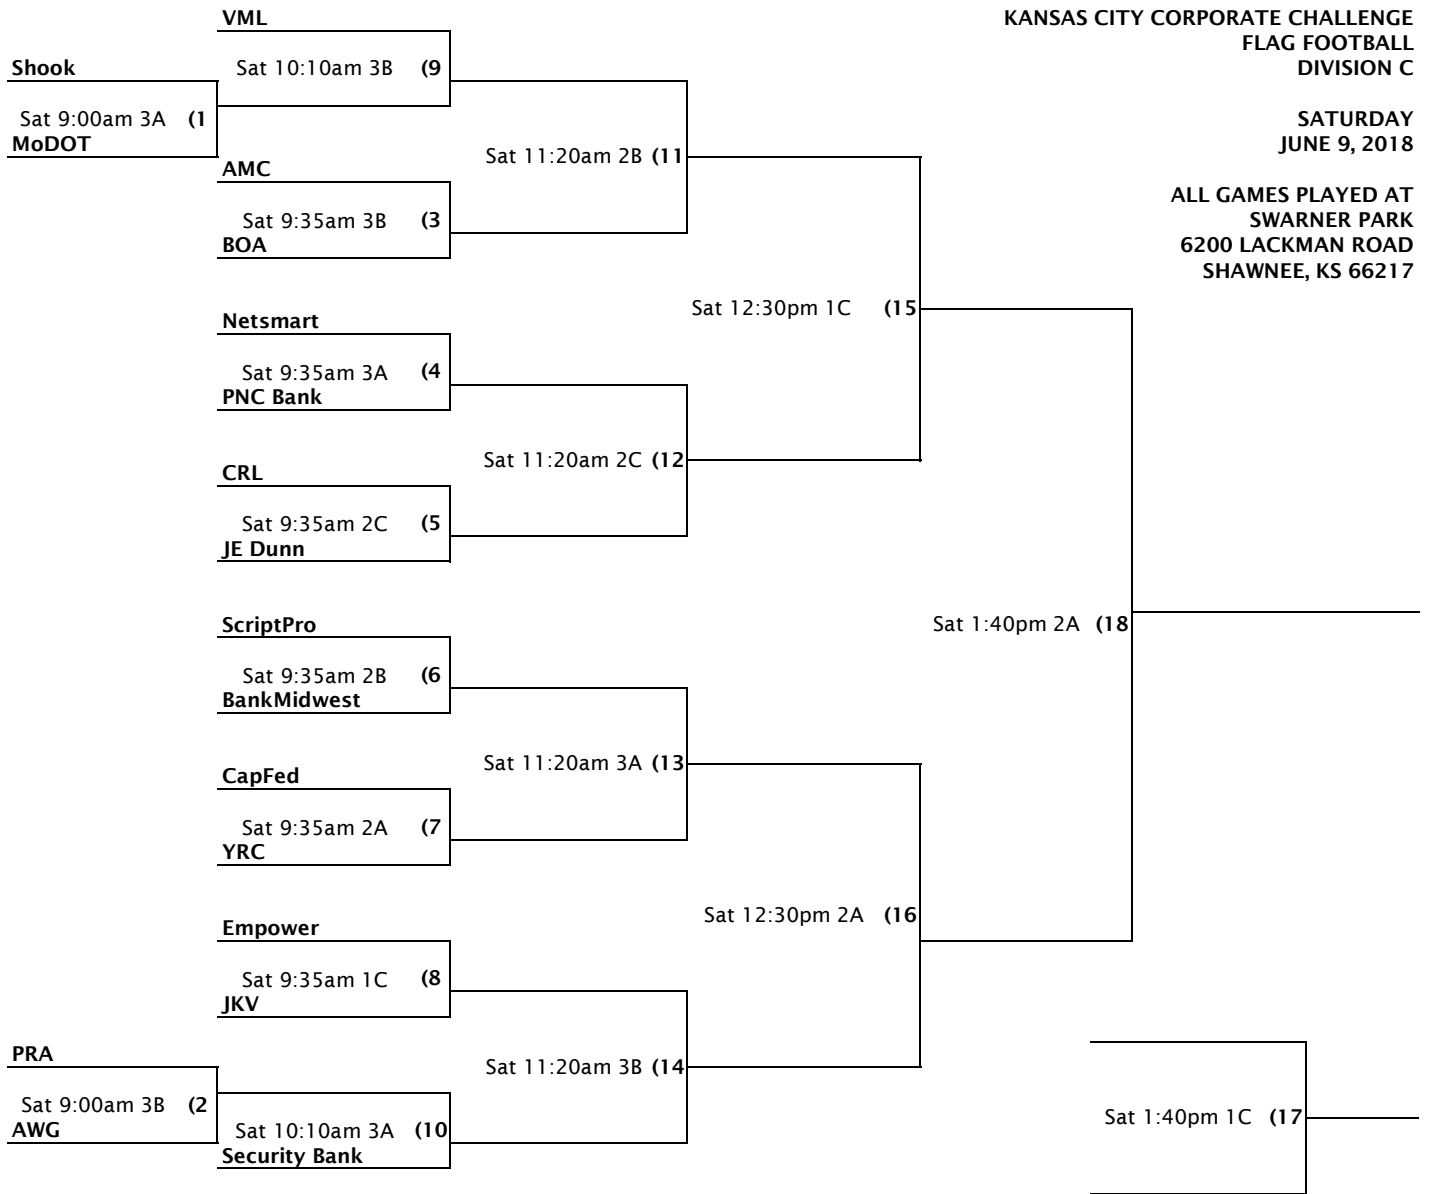

KANSAS CITY CORPORATE CHALLENGE
FLAG FOOTBALL
DIVISION C

SATURDAY
JUNE 9, 2018

ALL GAMES PLAYED AT
SWARNER PARK
6200 LACKMAN ROAD
SHAWNEE, KS 66217