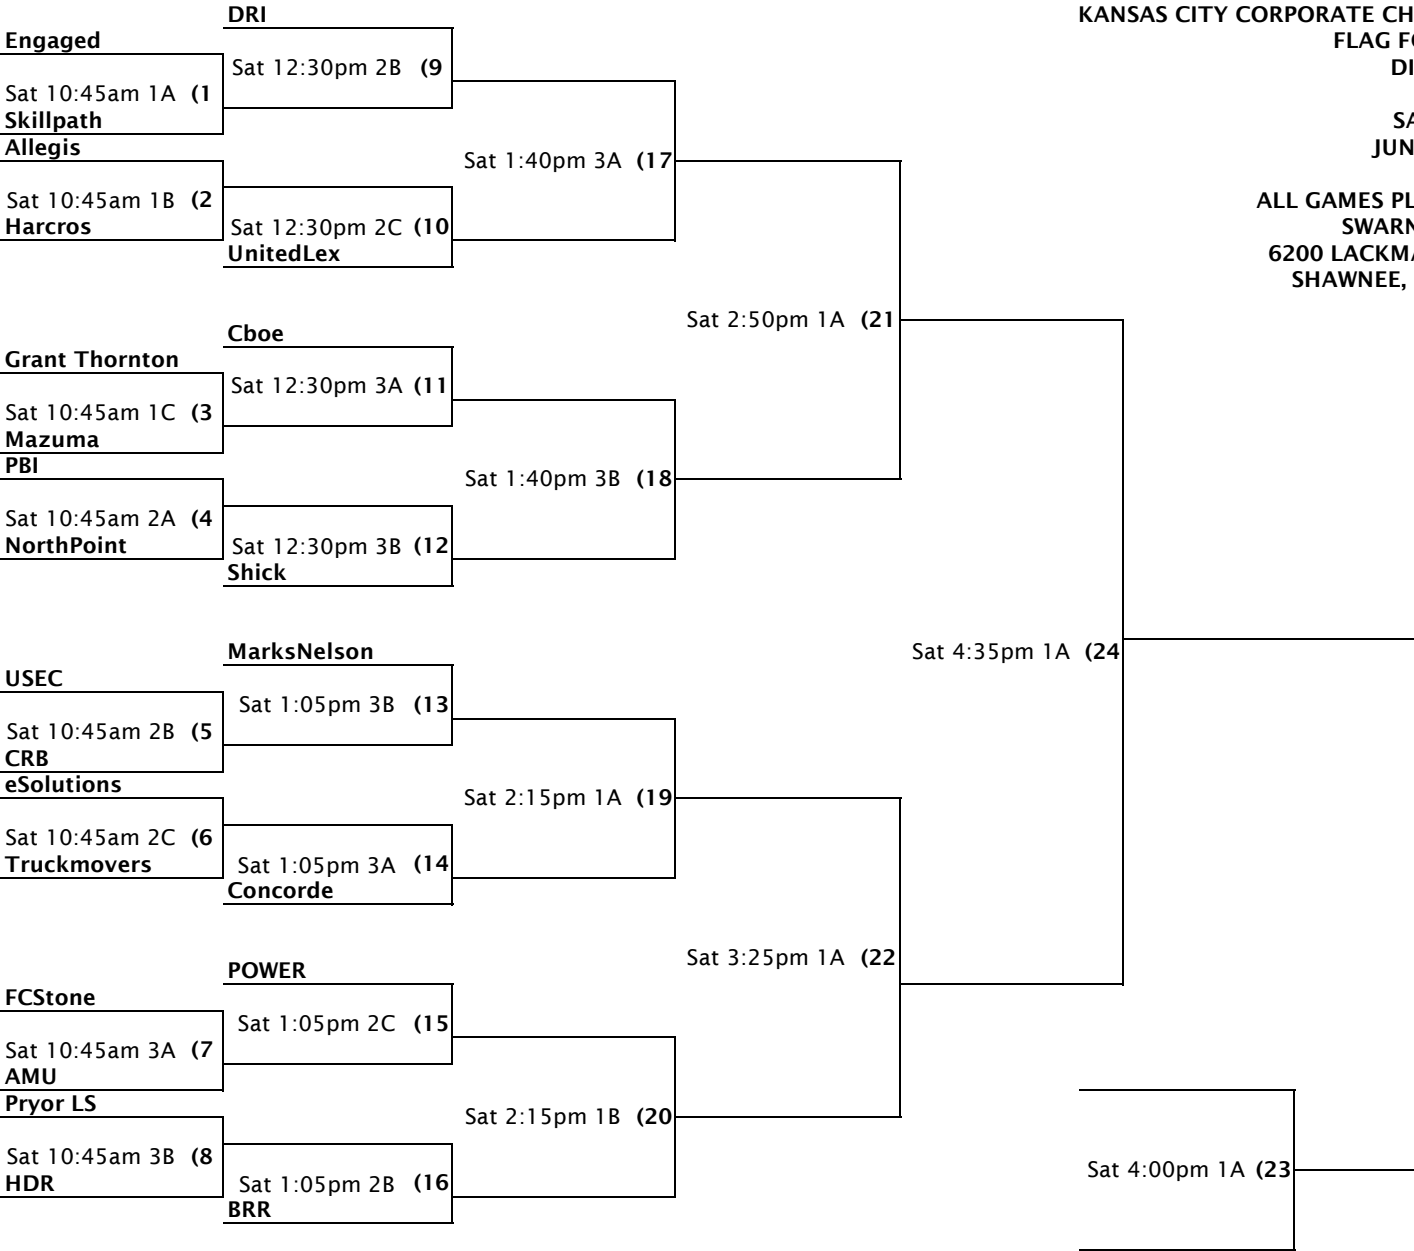

KANSAS CITY CORPORATE CHALLENGE
FLAG FOOTBALL
DIVISION G

SATURDAY
JUNE 9, 2018

ALL GAMES PLAYED AT
SWARNER PARK
6200 LACKMAN ROAD
SHAWNEE, KS 66217