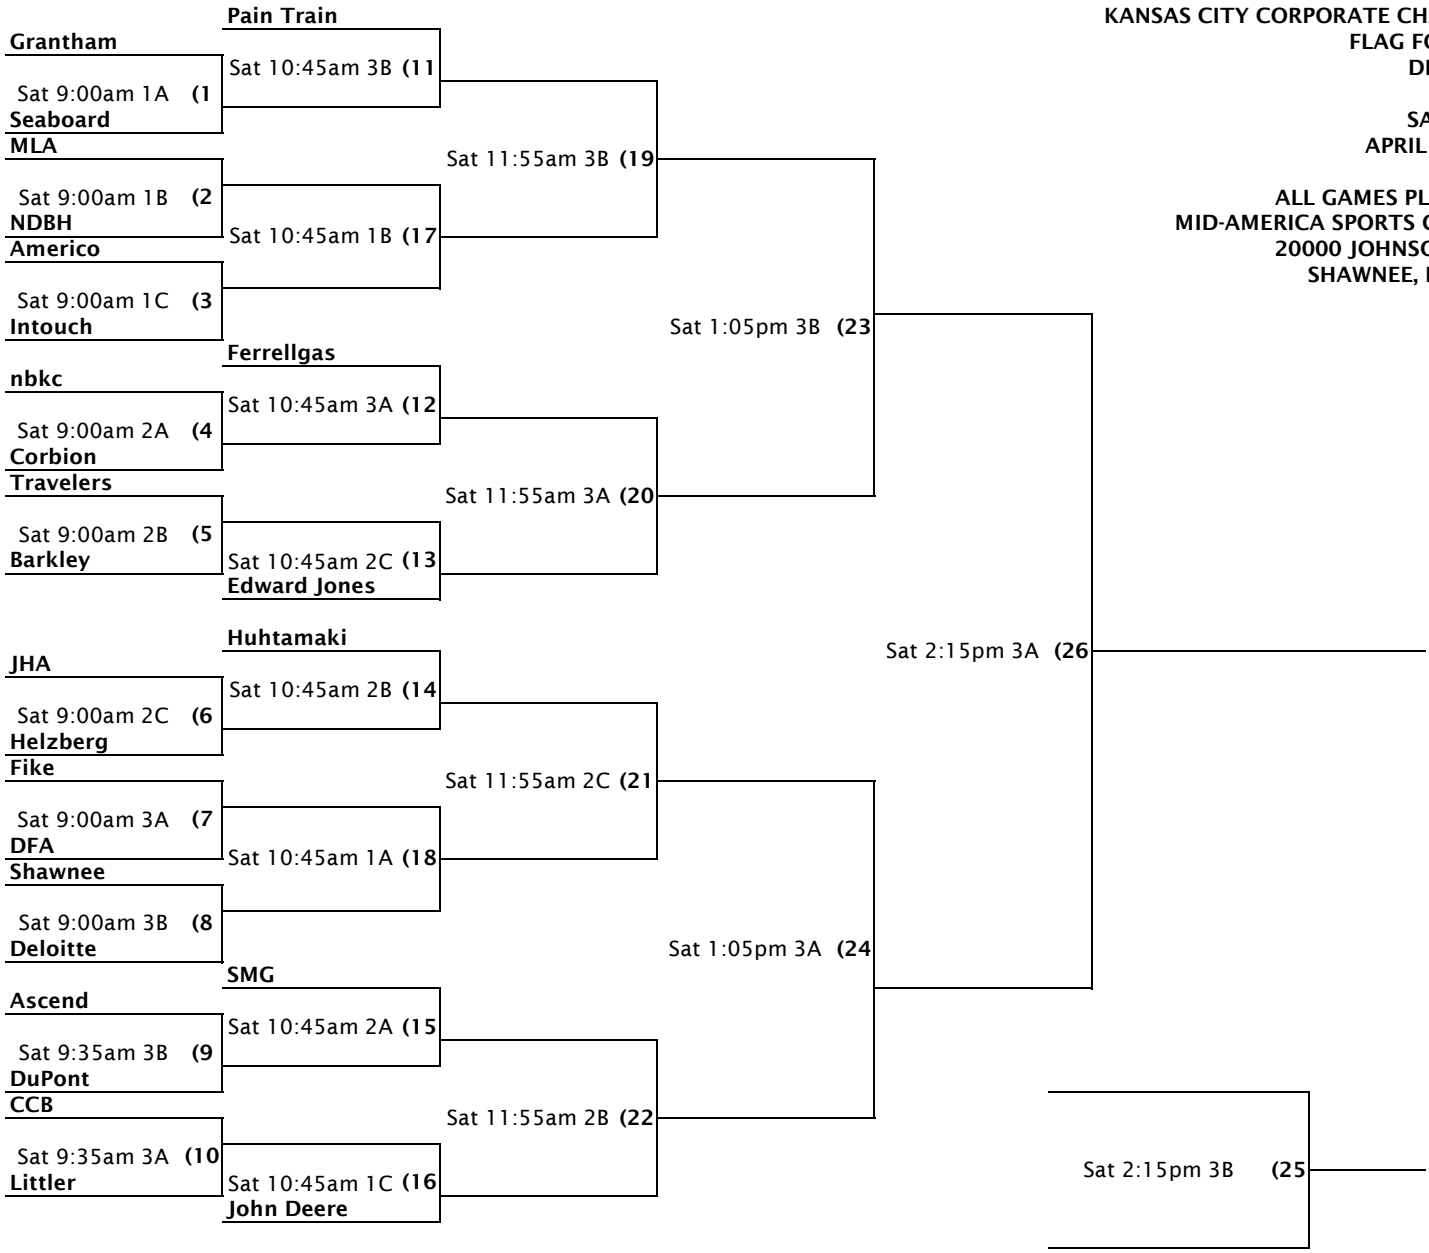

SATURDAY
 JUNE 9, 2018

ALL GAMES PLAYED AT
 SWARNER PARK
 6200 LACKMAN ROAD
 SHAWNEE, KS 66217

KANSAS CITY CORPORATE CHALLENGE
 FLAG FOOTBALL
 DIVISION E

SATURDAY
 APRIL 14, 2018

ALL GAMES PLAYED AT
 MID-AMERICA SPORTS COMPLEX
 20000 JOHNSON DRIVE
 SHAWNEE, KS 66218