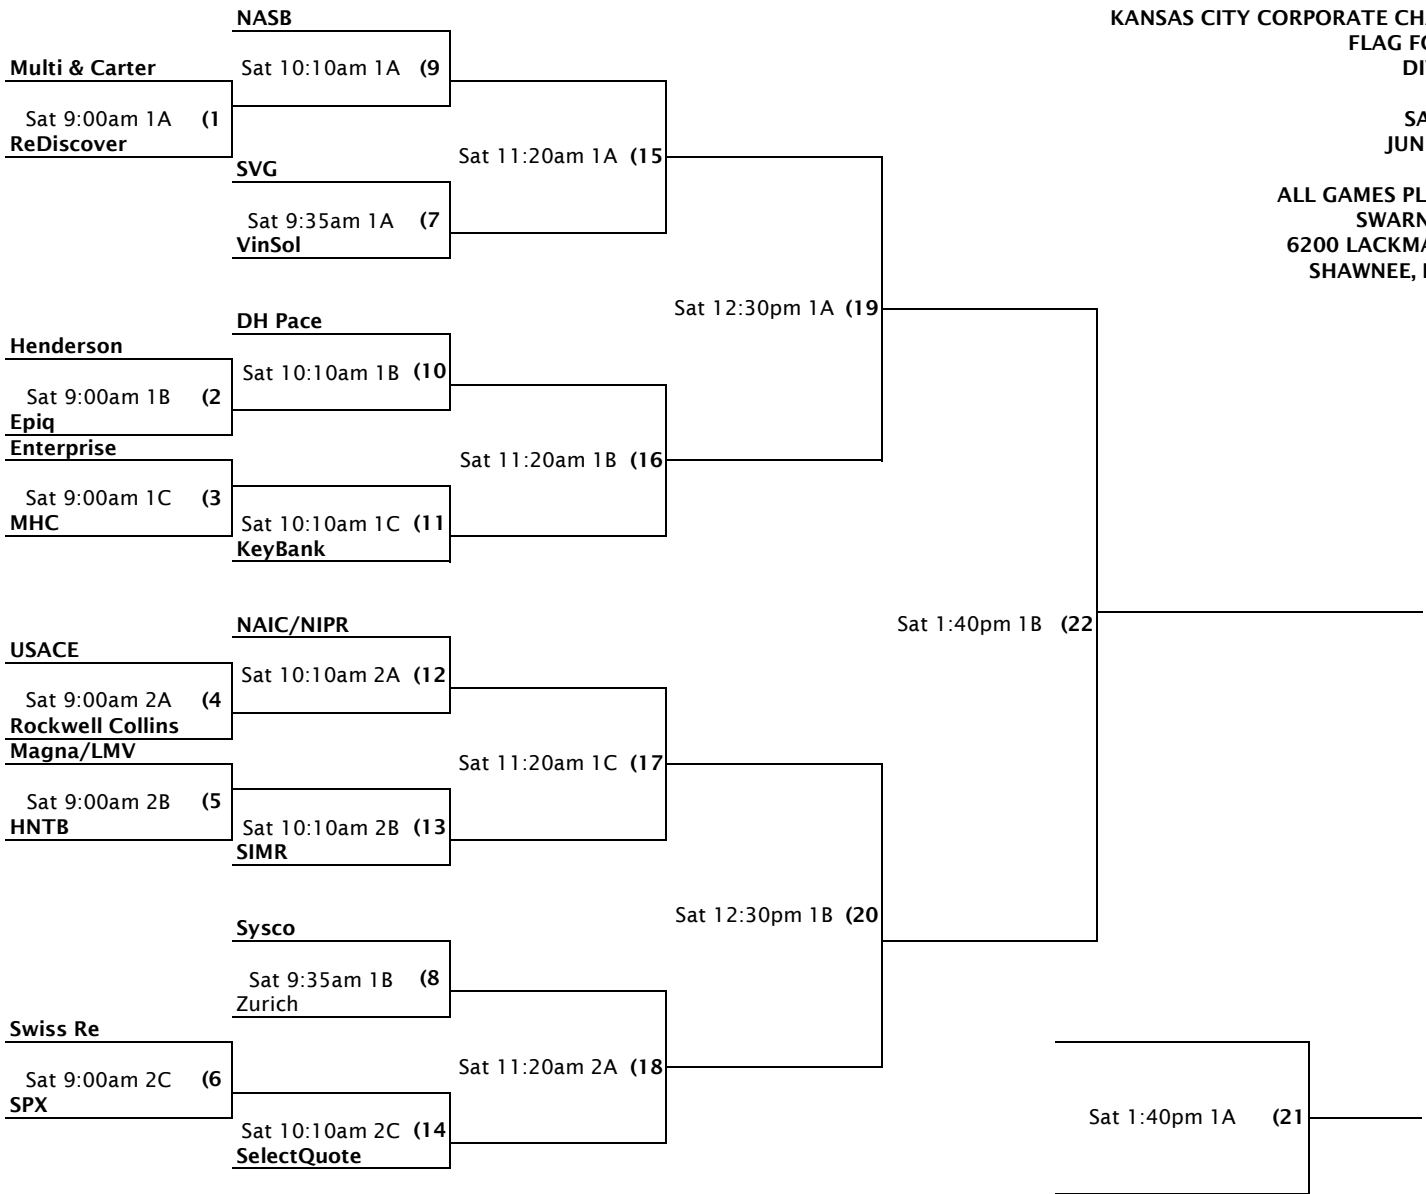

KANSAS CITY CORPORATE CHALLENGE
FLAG FOOTBALL
DIVISION D

SATURDAY
JUNE 9, 2018

ALL GAMES PLAYED AT
SWARNER PARK
6200 LACKMAN ROAD
SHAWNEE, KS 66217