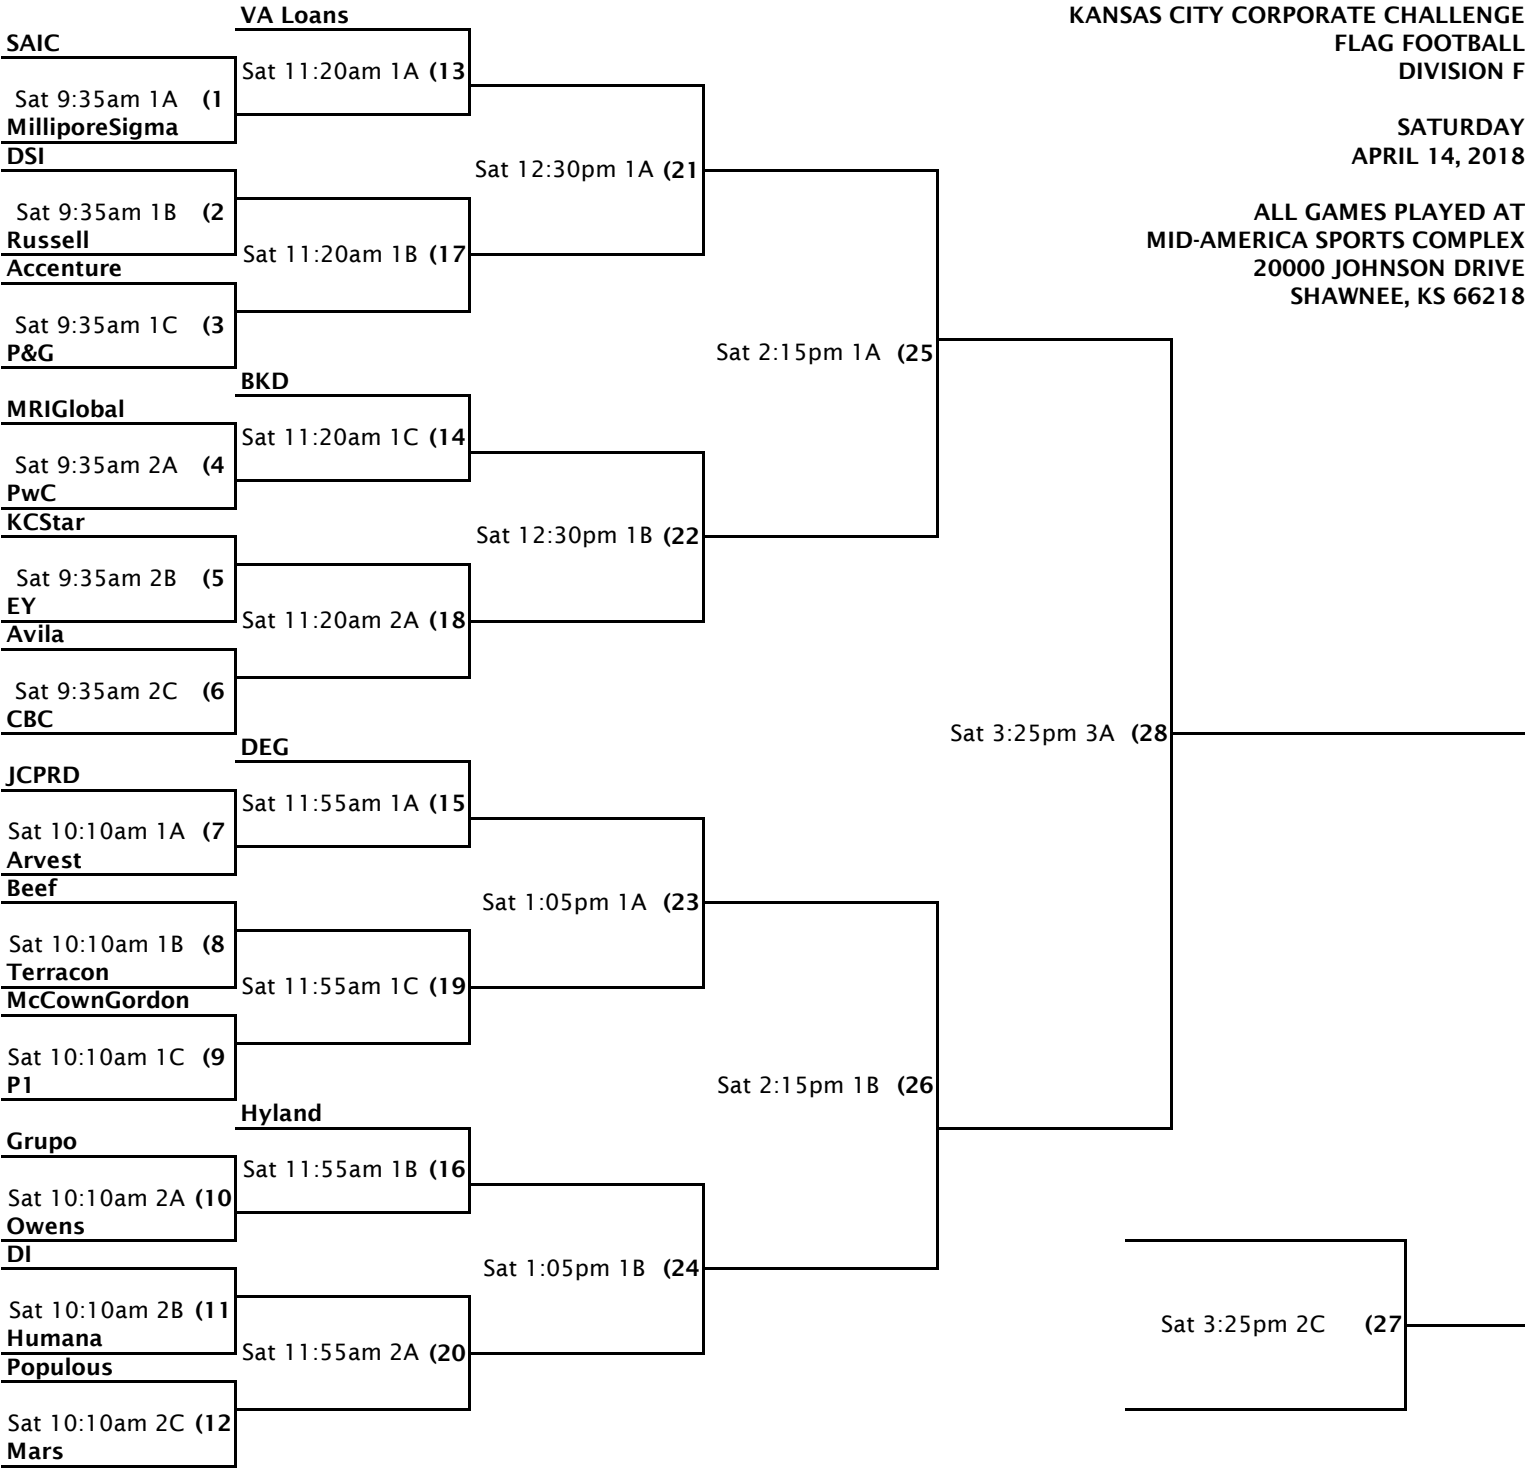

**KANSAS CITY CORPORATE CHALLENGE
FLAG FOOTBALL
DIVISION F**

**SATURDAY
APRIL 14, 2018**

**ALL GAMES PLAYED AT
MID-AMERICA SPORTS COMPLEX
20000 JOHNSON DRIVE
SHAWNEE, KS 66218**