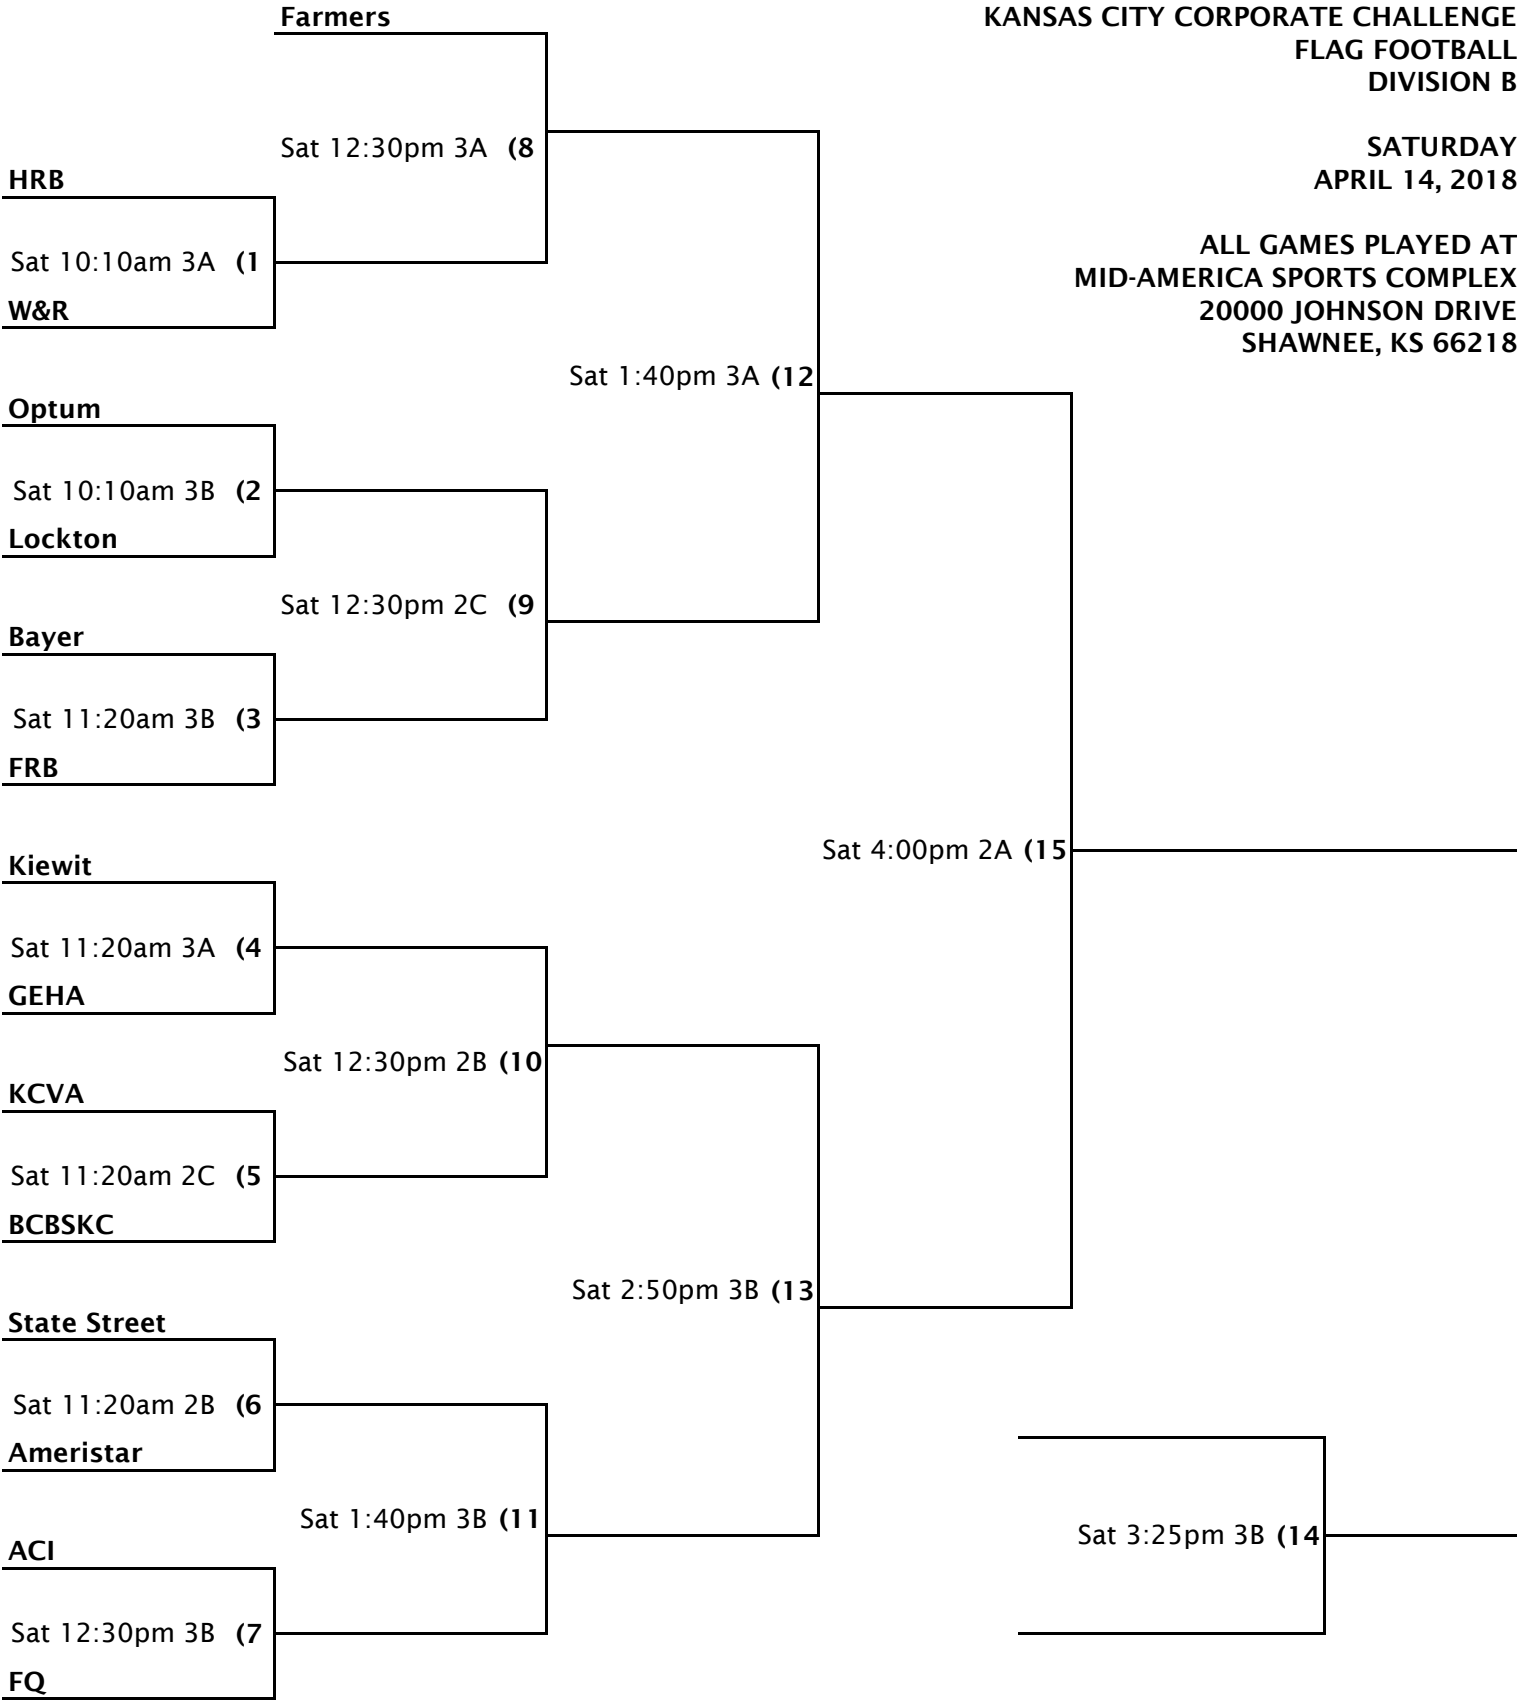

Sat 3:25pm 1A (13)

Sat 4:00pm 1A (14)

Sat 5:10pm 1A (16)

Sat 4:35pm 1A (15)

**KANSAS CITY CORPORATE CHALLENGE
FLAG FOOTBALL
DIVISION B**

**SATURDAY
APRIL 14, 2018**

**ALL GAMES PLAYED AT
MID-AMERICA SPORTS COMPLEX
20000 JOHNSON DRIVE
SHAWNEE, KS 66218**