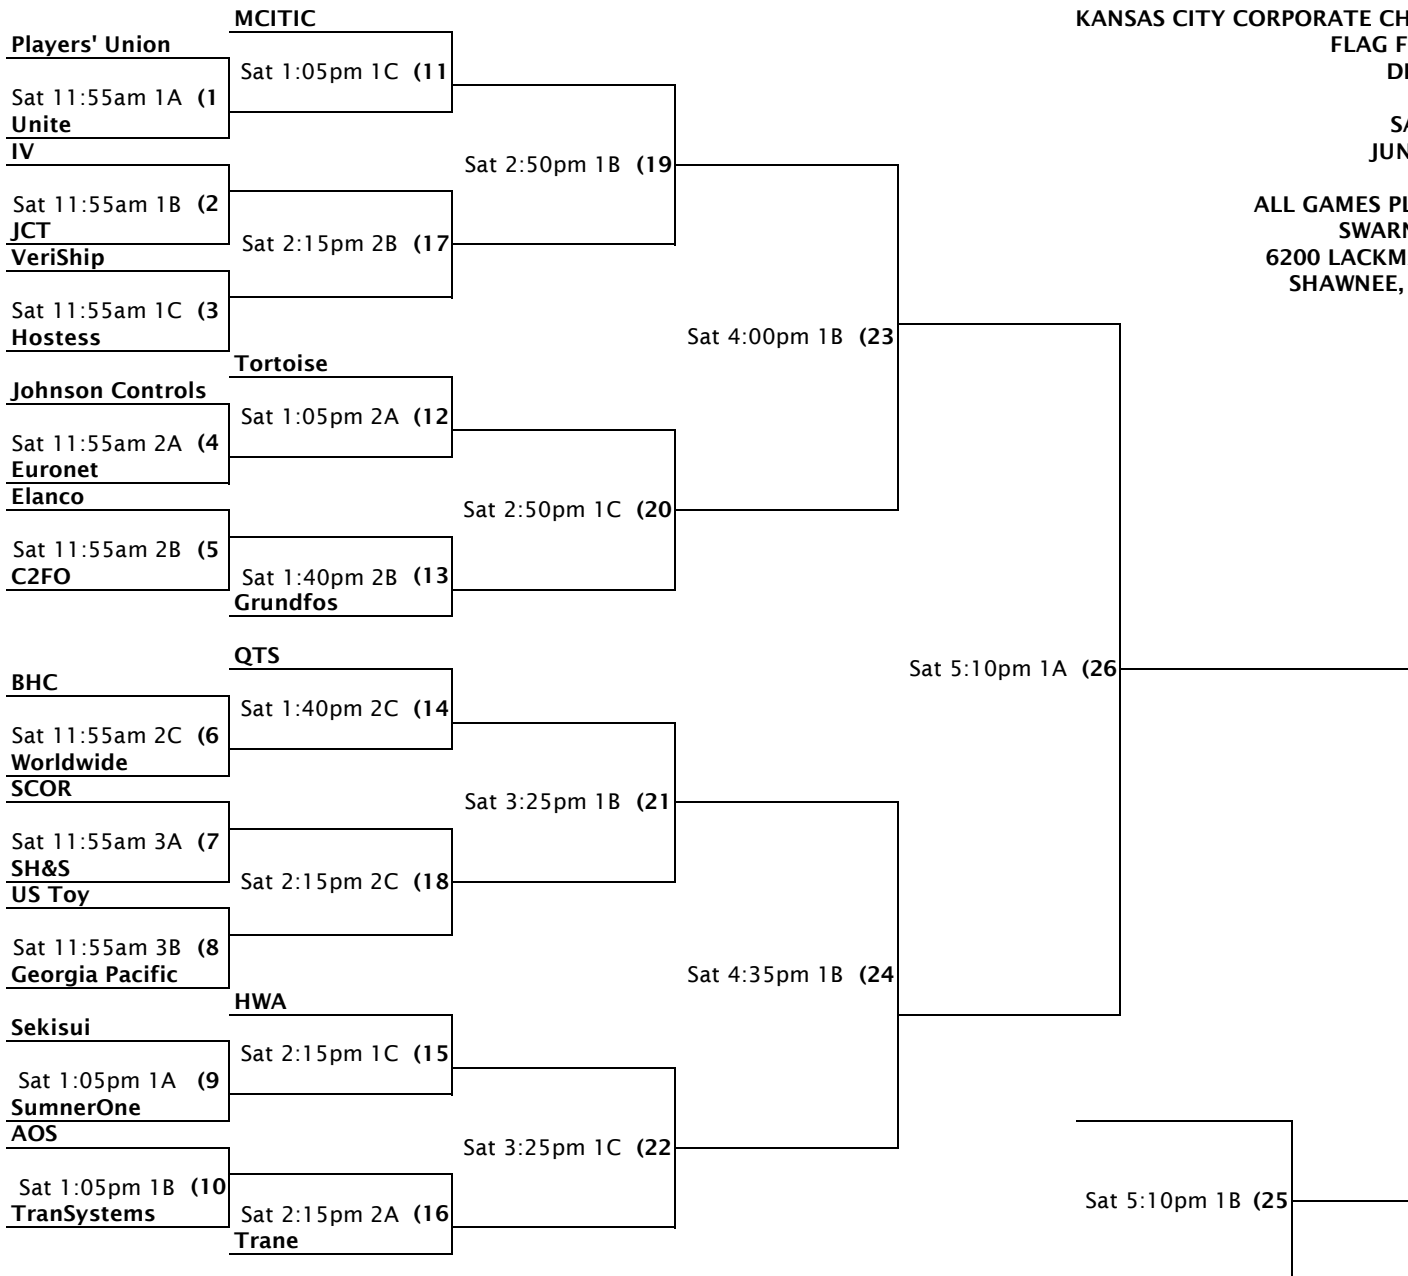

SATURDAY
 JUNE 9, 2018

ALL GAMES PLAYED AT
 SWARNER PARK
 6200 LACKMAN ROAD
 SHAWNEE, KS 66217

KANSAS CITY CORPORATE CHALLENGE
 FLAG FOOTBALL
 DIVISION H

SATURDAY
 JUNE 9, 2018

ALL GAMES PLAYED AT
 SWARNER PARK
 6200 LACKMAN ROAD
 SHAWNEE, KS 66217