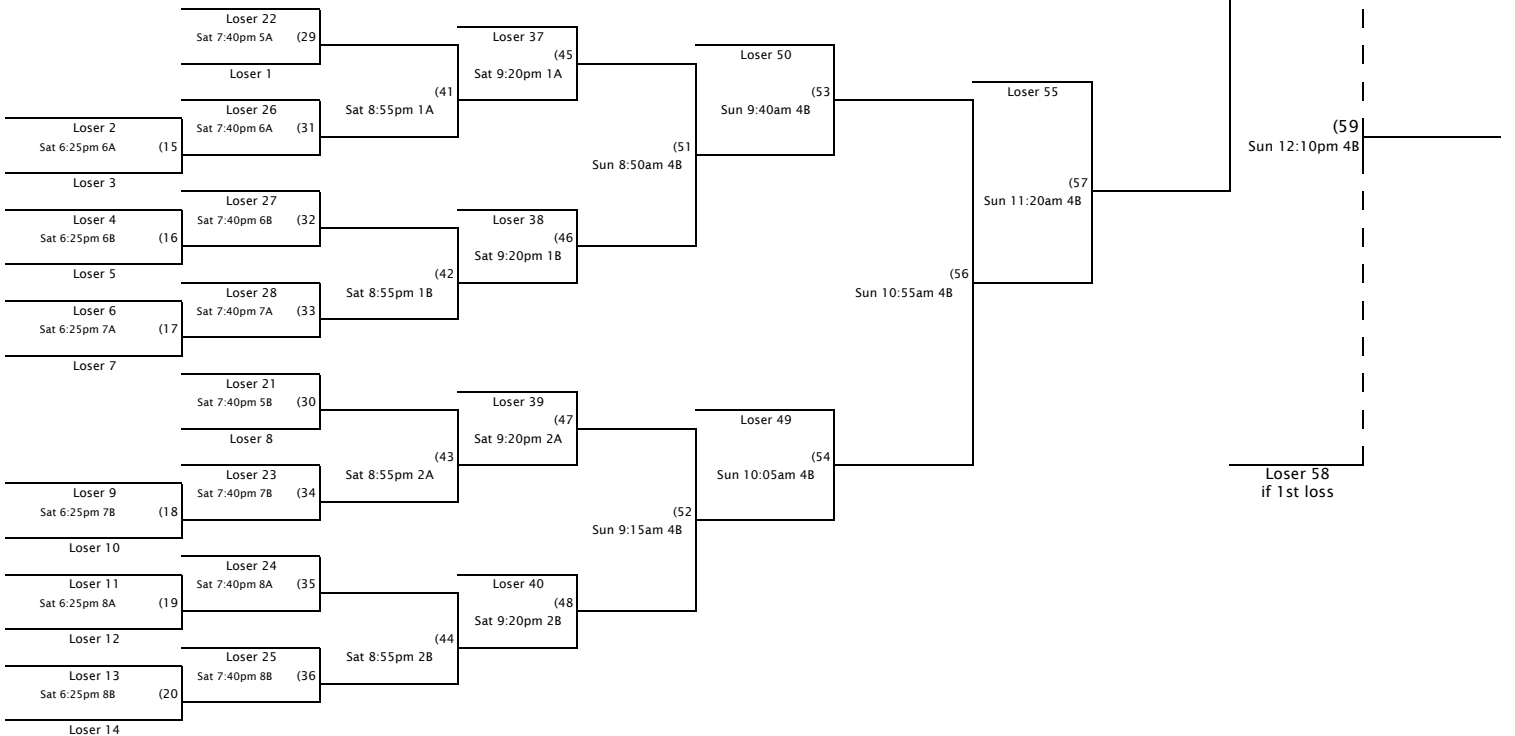

SATURDAY & SUNDAY
 JUNE 2 & 3, 2018

MID-AMERICA WEST SPORTS COMPLEX
 OKUN FIELDHOUSE
 20200 JOHNSON DRIVE
 SHAWNEE, KS 66218

C2FO

Sekisui	Sat 4:20pm 3B	(1)	Sat 7:15pm 8A	(21)
US Toy				
SCOR	Sat 4:20pm 4A	(2)		
SH&S				
Unite	Sat 7:15pm 6A	(23)		
Worldwide	Sat 4:45pm 3B	(3)		
MCITIC				
BHC	Sat 4:45pm 4A	(4)		
Georgia Pacific	Sat 7:15pm 6B	(24)		
Euronet	Sat 5:10pm 2A	(5)		
Grundfos				
Hostess	Sat 5:10pm 2B	(6)		
Elanco	Sat 7:15pm 7A	(25)		
NYLAMN	Sat 5:10pm 3A	(7)		

HWA

TranSystems	Sat 7:15pm 8B	(22)		
IV	Sat 6:00pm 2A	(8)		
Tortoise				
Rockhurst	Sat 6:00pm 2B	(9)		
VeriShip	Sat 7:15pm 7B	(26)		
Trabon	Sat 6:00pm 3A	(10)		
Trane				
Balance	Sat 6:00pm 3B	(11)		
SumnerOne	Sat 7:15pm 5A	(27)		
Johnson Controls	Sat 6:00pm 4A	(12)		
Players' Union				
JCT	Sat 6:00pm 4B	(13)		
AOS	Sat 7:15pm 5B	(28)		
QTS	Sat 6:00pm 5A	(14)		