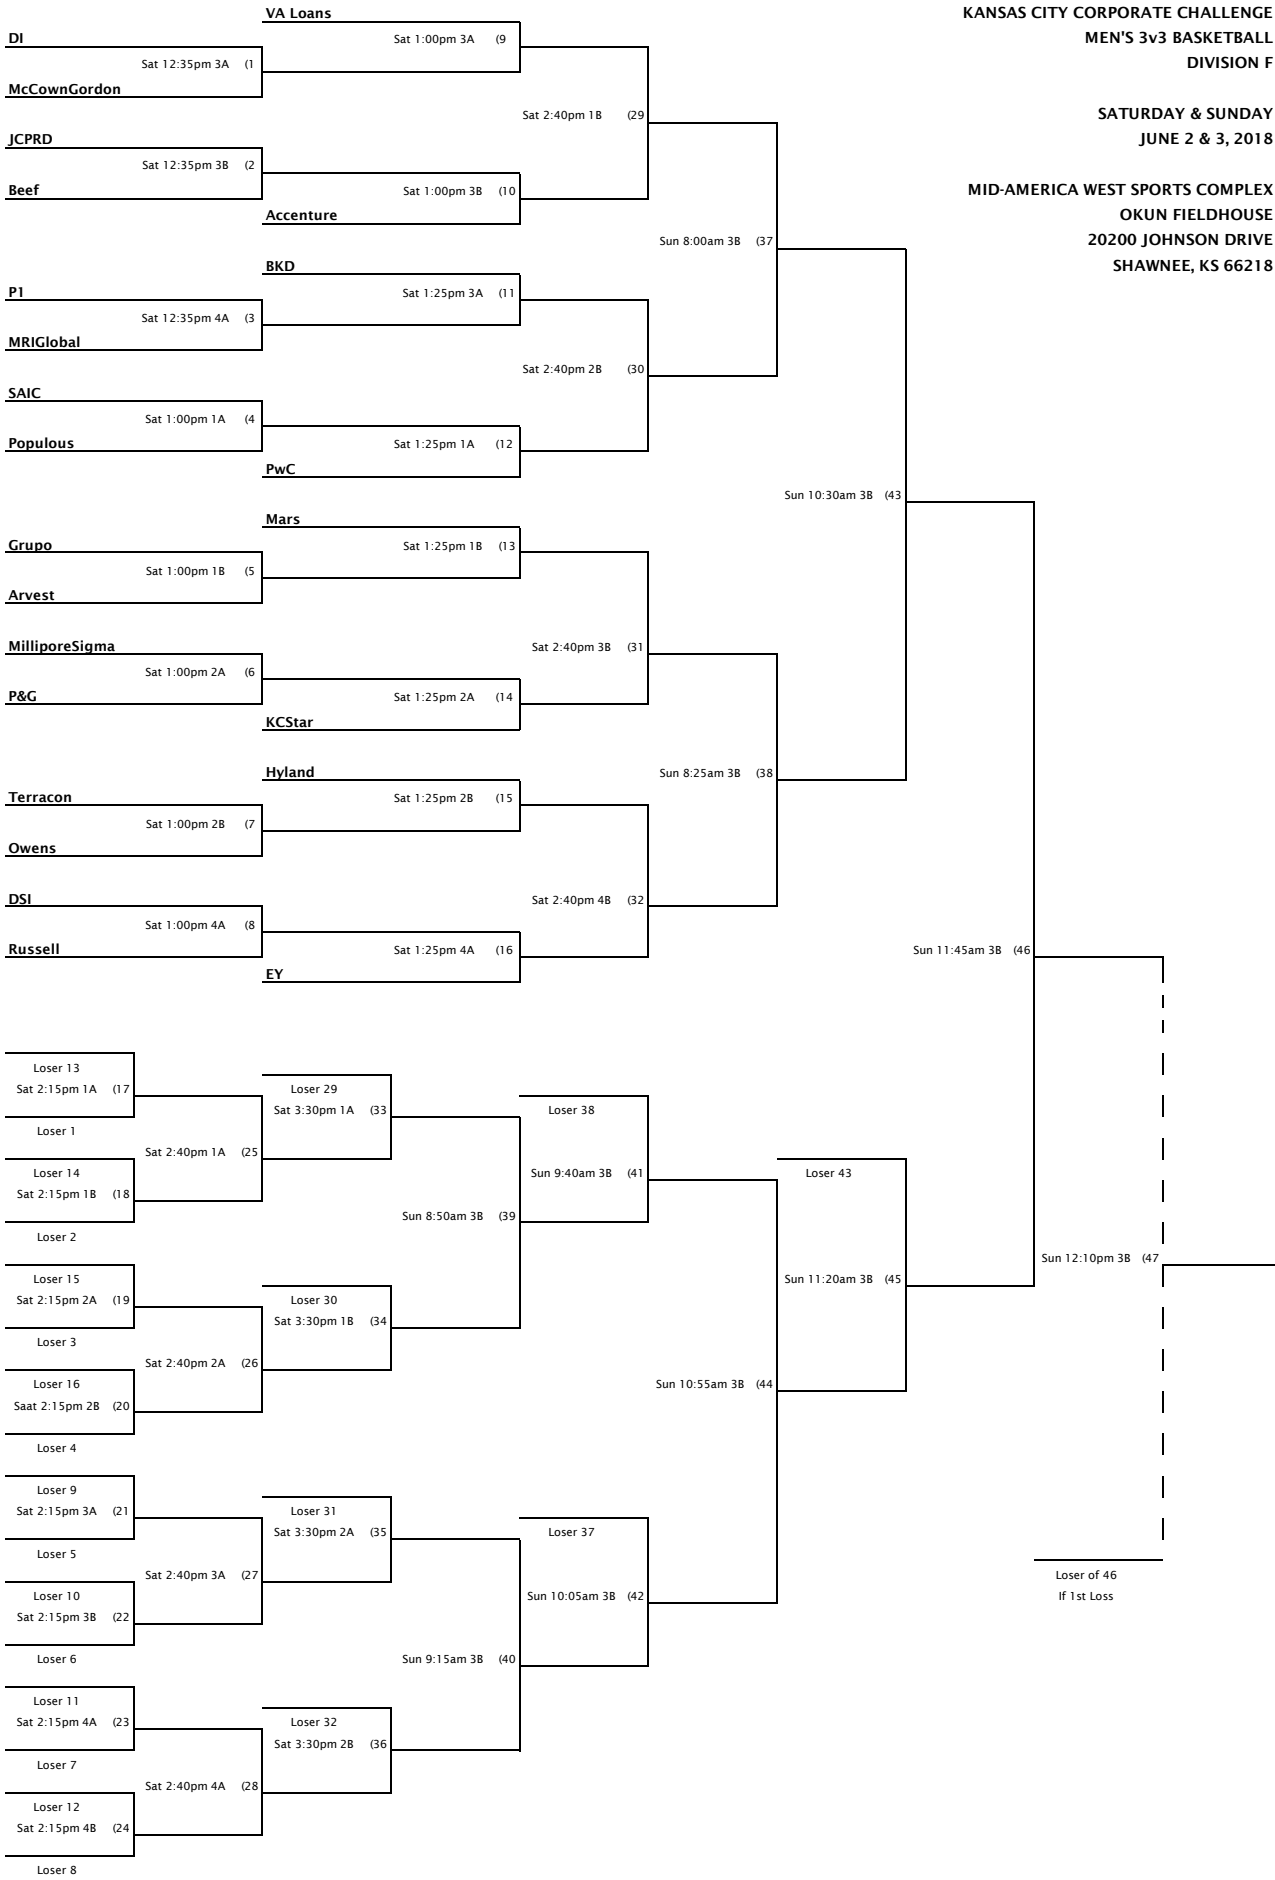

KANSAS CITY CORPORATE CHALLENGE
MEN'S 3v3 BASKETBALL
DIVISION F

SATURDAY & SUNDAY
JUNE 2 & 3, 2018

MID-AMERICA WEST SPORTS COMPLEX
OKUN FIELDHOUSE
20200 JOHNSON DRIVE
SHAWNEE, KS 66218