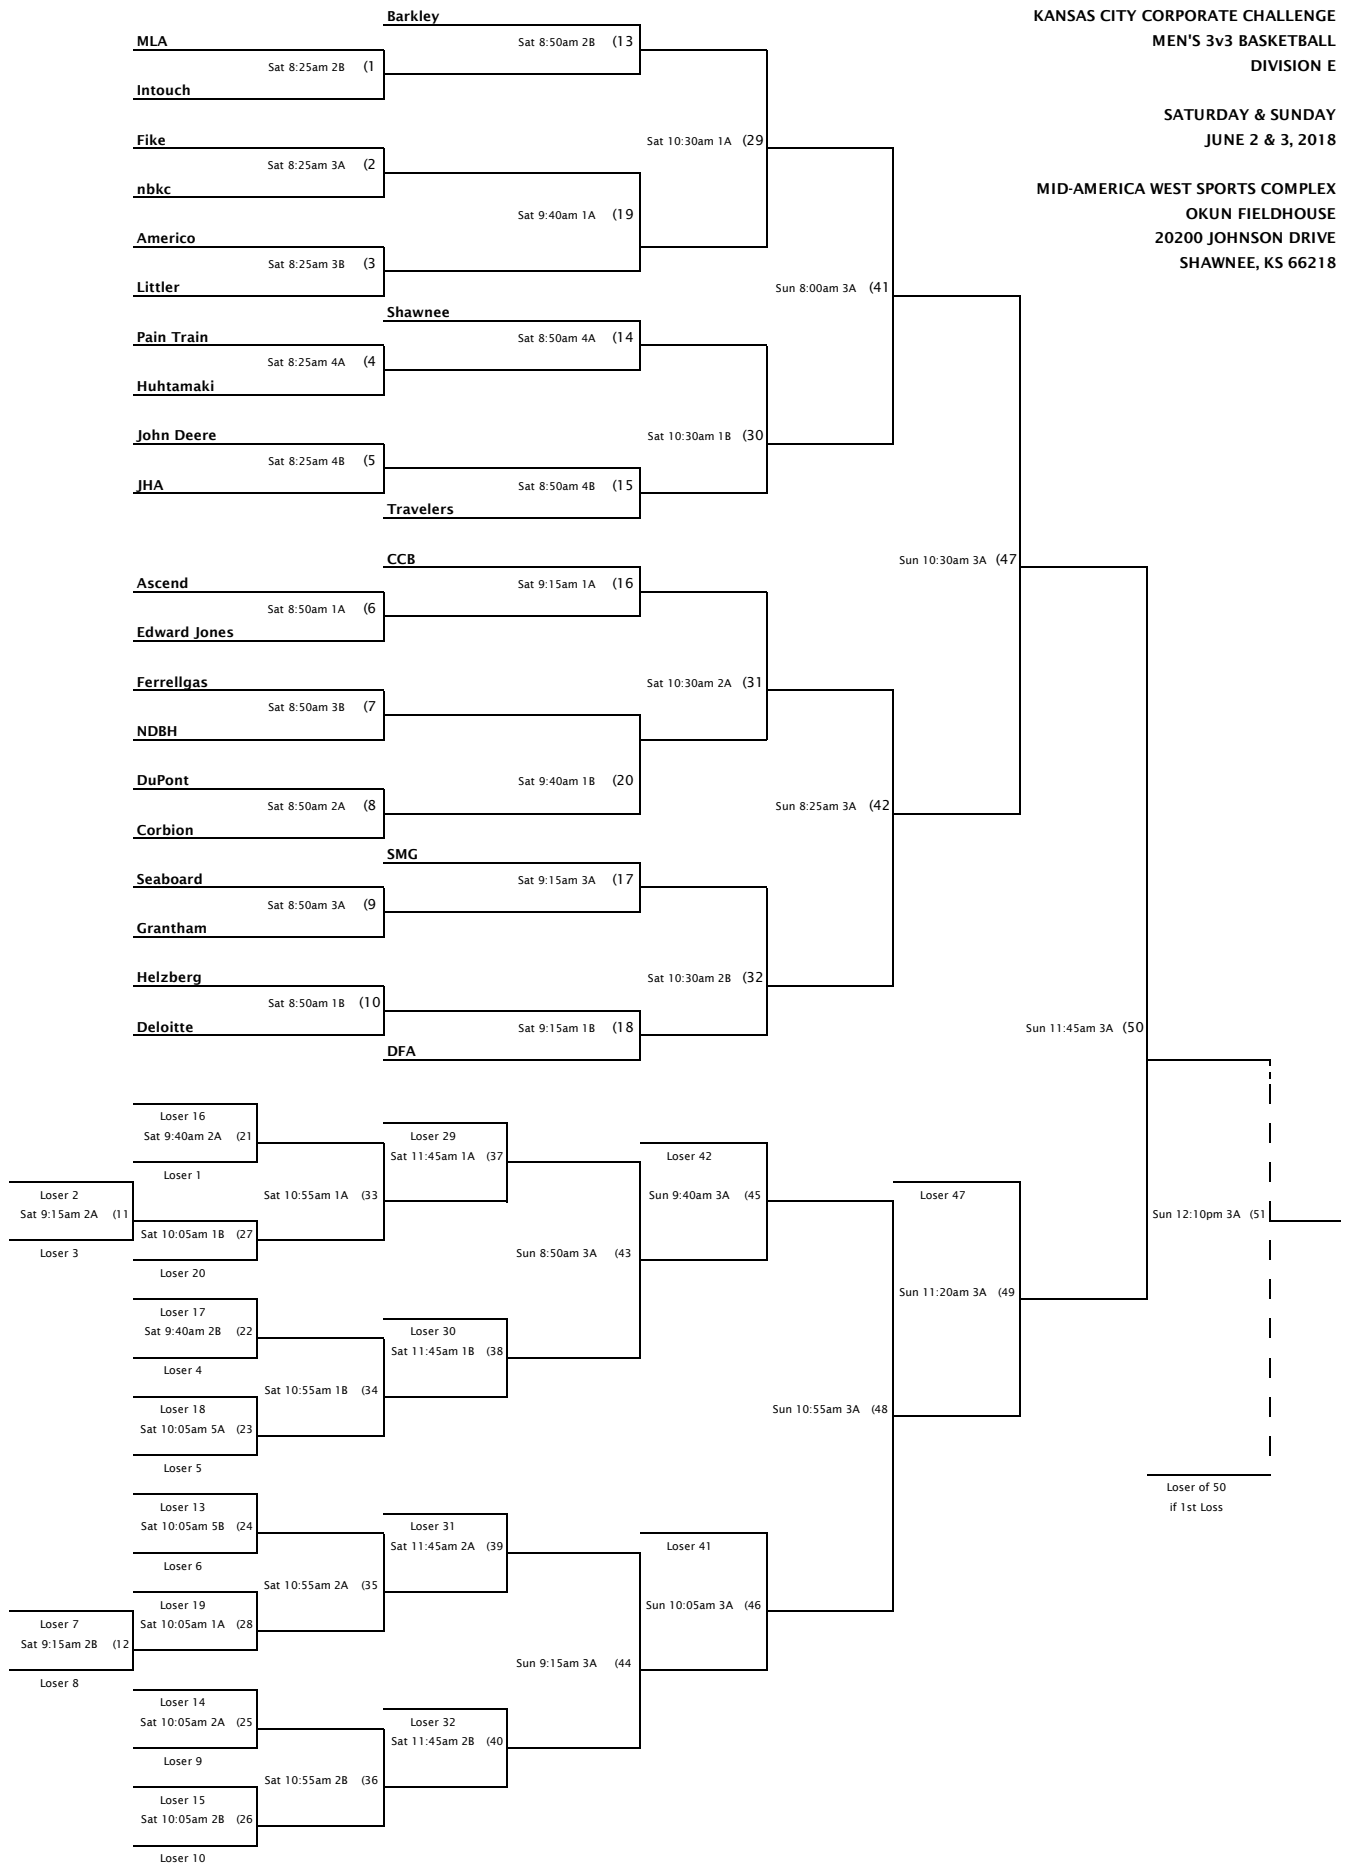

KANSAS CITY CORPORATE CHALLENGE
MEN'S 3v3 BASKETBALL
DIVISION E

SATURDAY & SUNDAY
JUNE 2 & 3, 2018

MID-AMERICA WEST SPORTS COMPLEX
OKUN FIELDHOUSE
20200 JOHNSON DRIVE
SHAWNEE, KS 66218