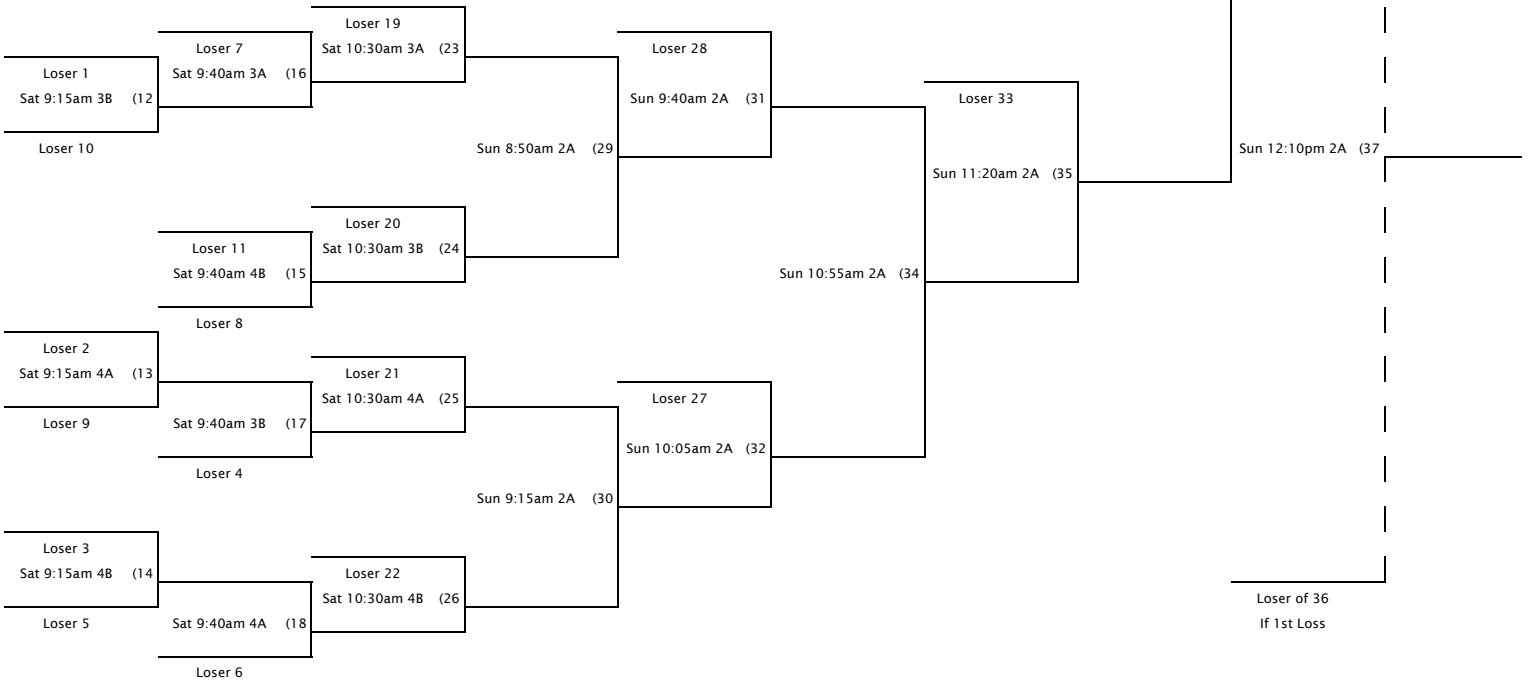

Sun 10:30am 2A (33)

Sun 8:25am 2A (28)

Sun 11:45am 2A (36)