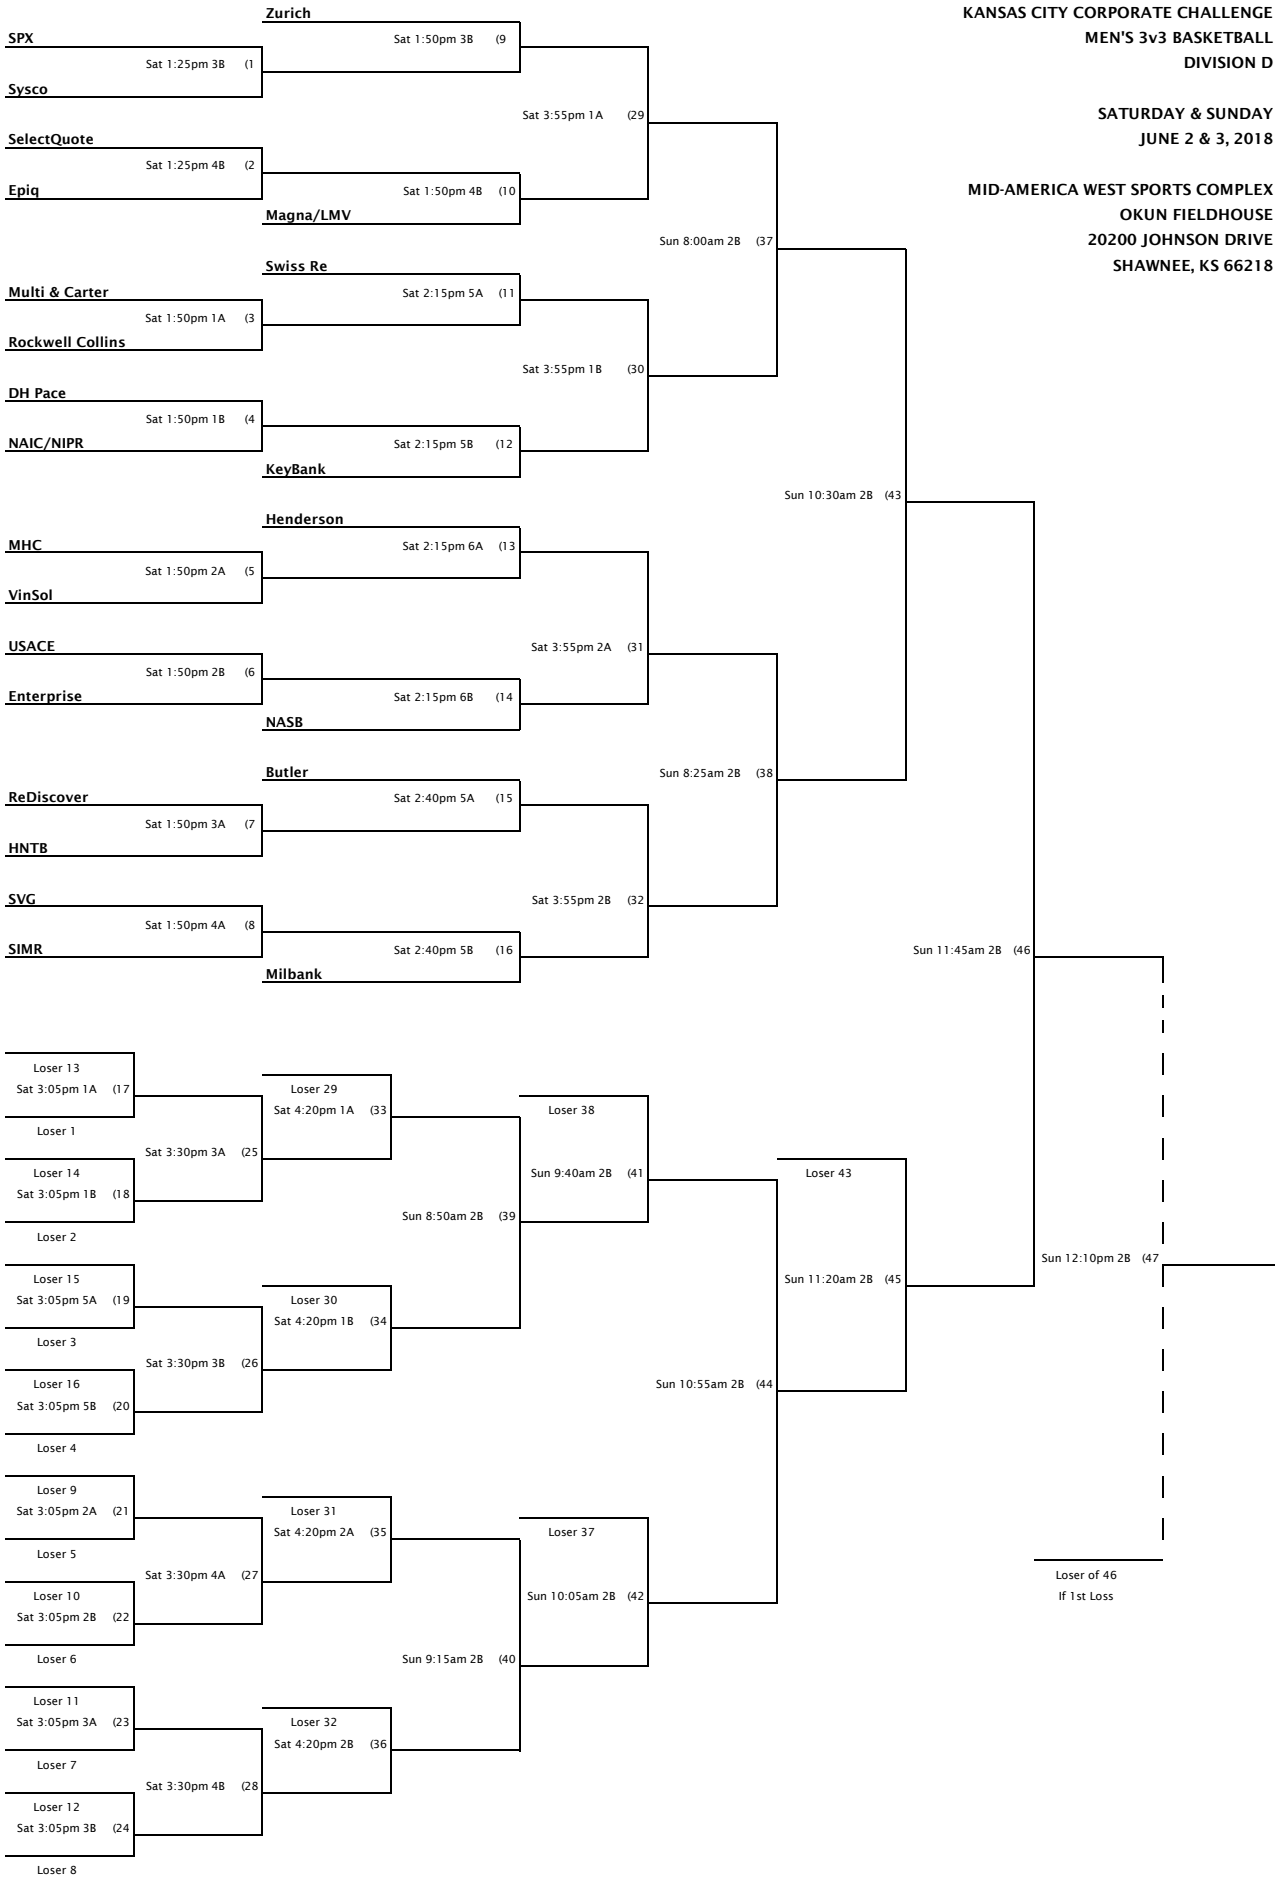

KANSAS CITY CORPORATE CHALLENGE
MEN'S 3v3 BASKETBALL
DIVISION D

SATURDAY & SUNDAY
JUNE 2 & 3, 2018

MID-AMERICA WEST SPORTS COMPLEX
OKUN FIELDHOUSE
20200 JOHNSON DRIVE
SHAWNEE, KS 66218