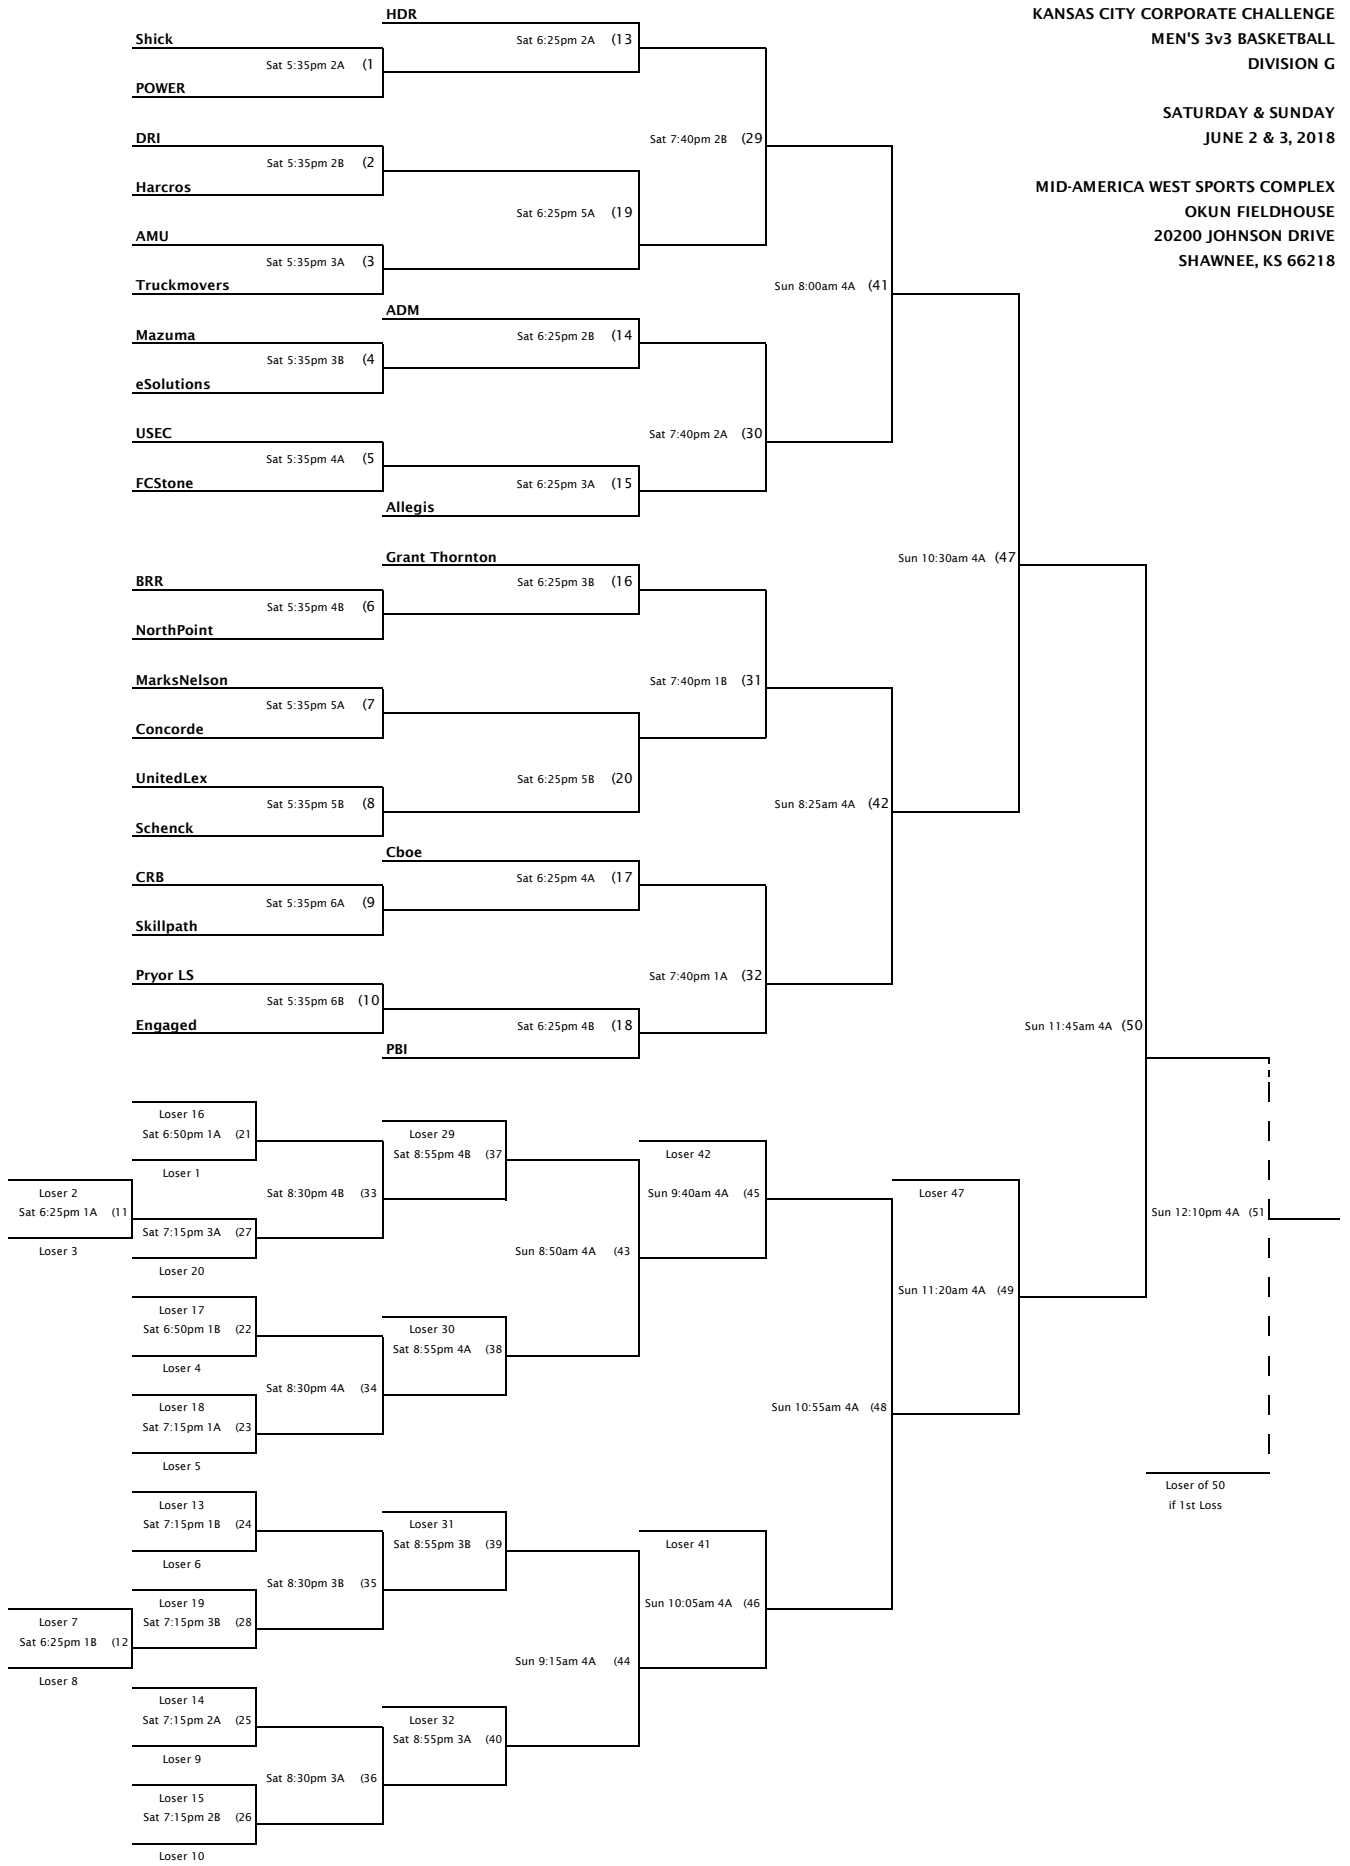

KANSAS CITY CORPORATE CHALLENGE
MEN'S 3v3 BASKETBALL
DIVISION G

SATURDAY & SUNDAY
JUNE 2 & 3, 2018

MID-AMERICA WEST SPORTS COMPLEX
OKUN FIELDHOUSE
20200 JOHNSON DRIVE
SHAWNEE, KS 66218