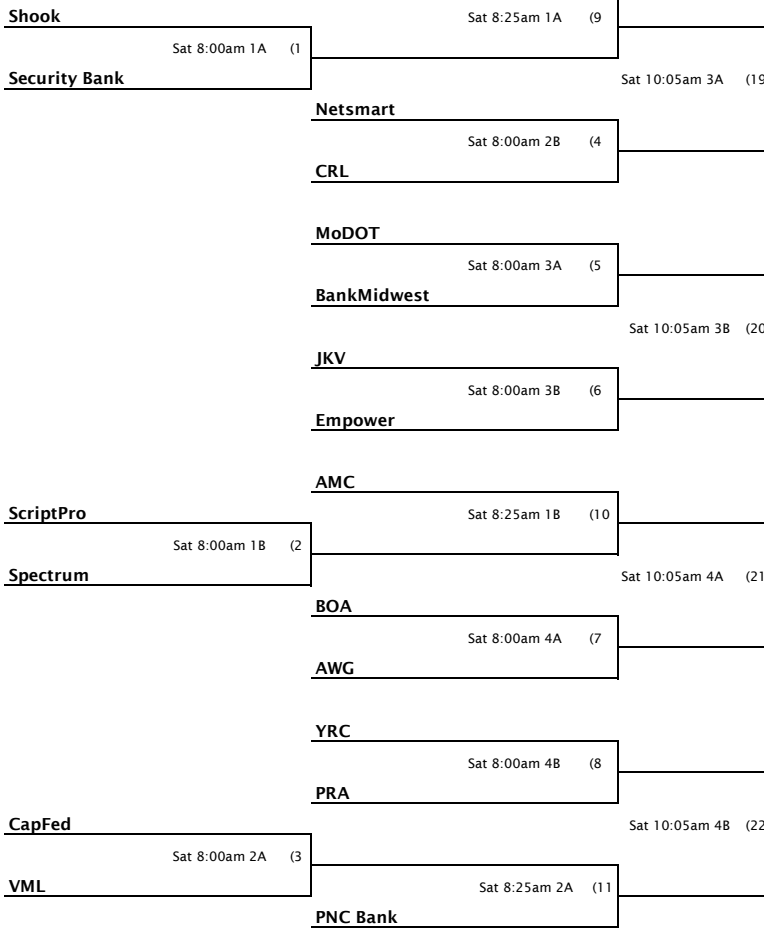

**KANSAS CITY CORPORATE CHALLENGE
MEN'S 3v3 BASKETBALL
DIVISION C**

**SATURDAY & SUNDAY
JUNE 2 & 3, 2018**

**MID-AMERICA WEST SPORTS COMPLEX
OKUN FIELDHOUSE
20200 JOHNSON DRIVE
SHAWNEE, KS 66218**

JE Dunn