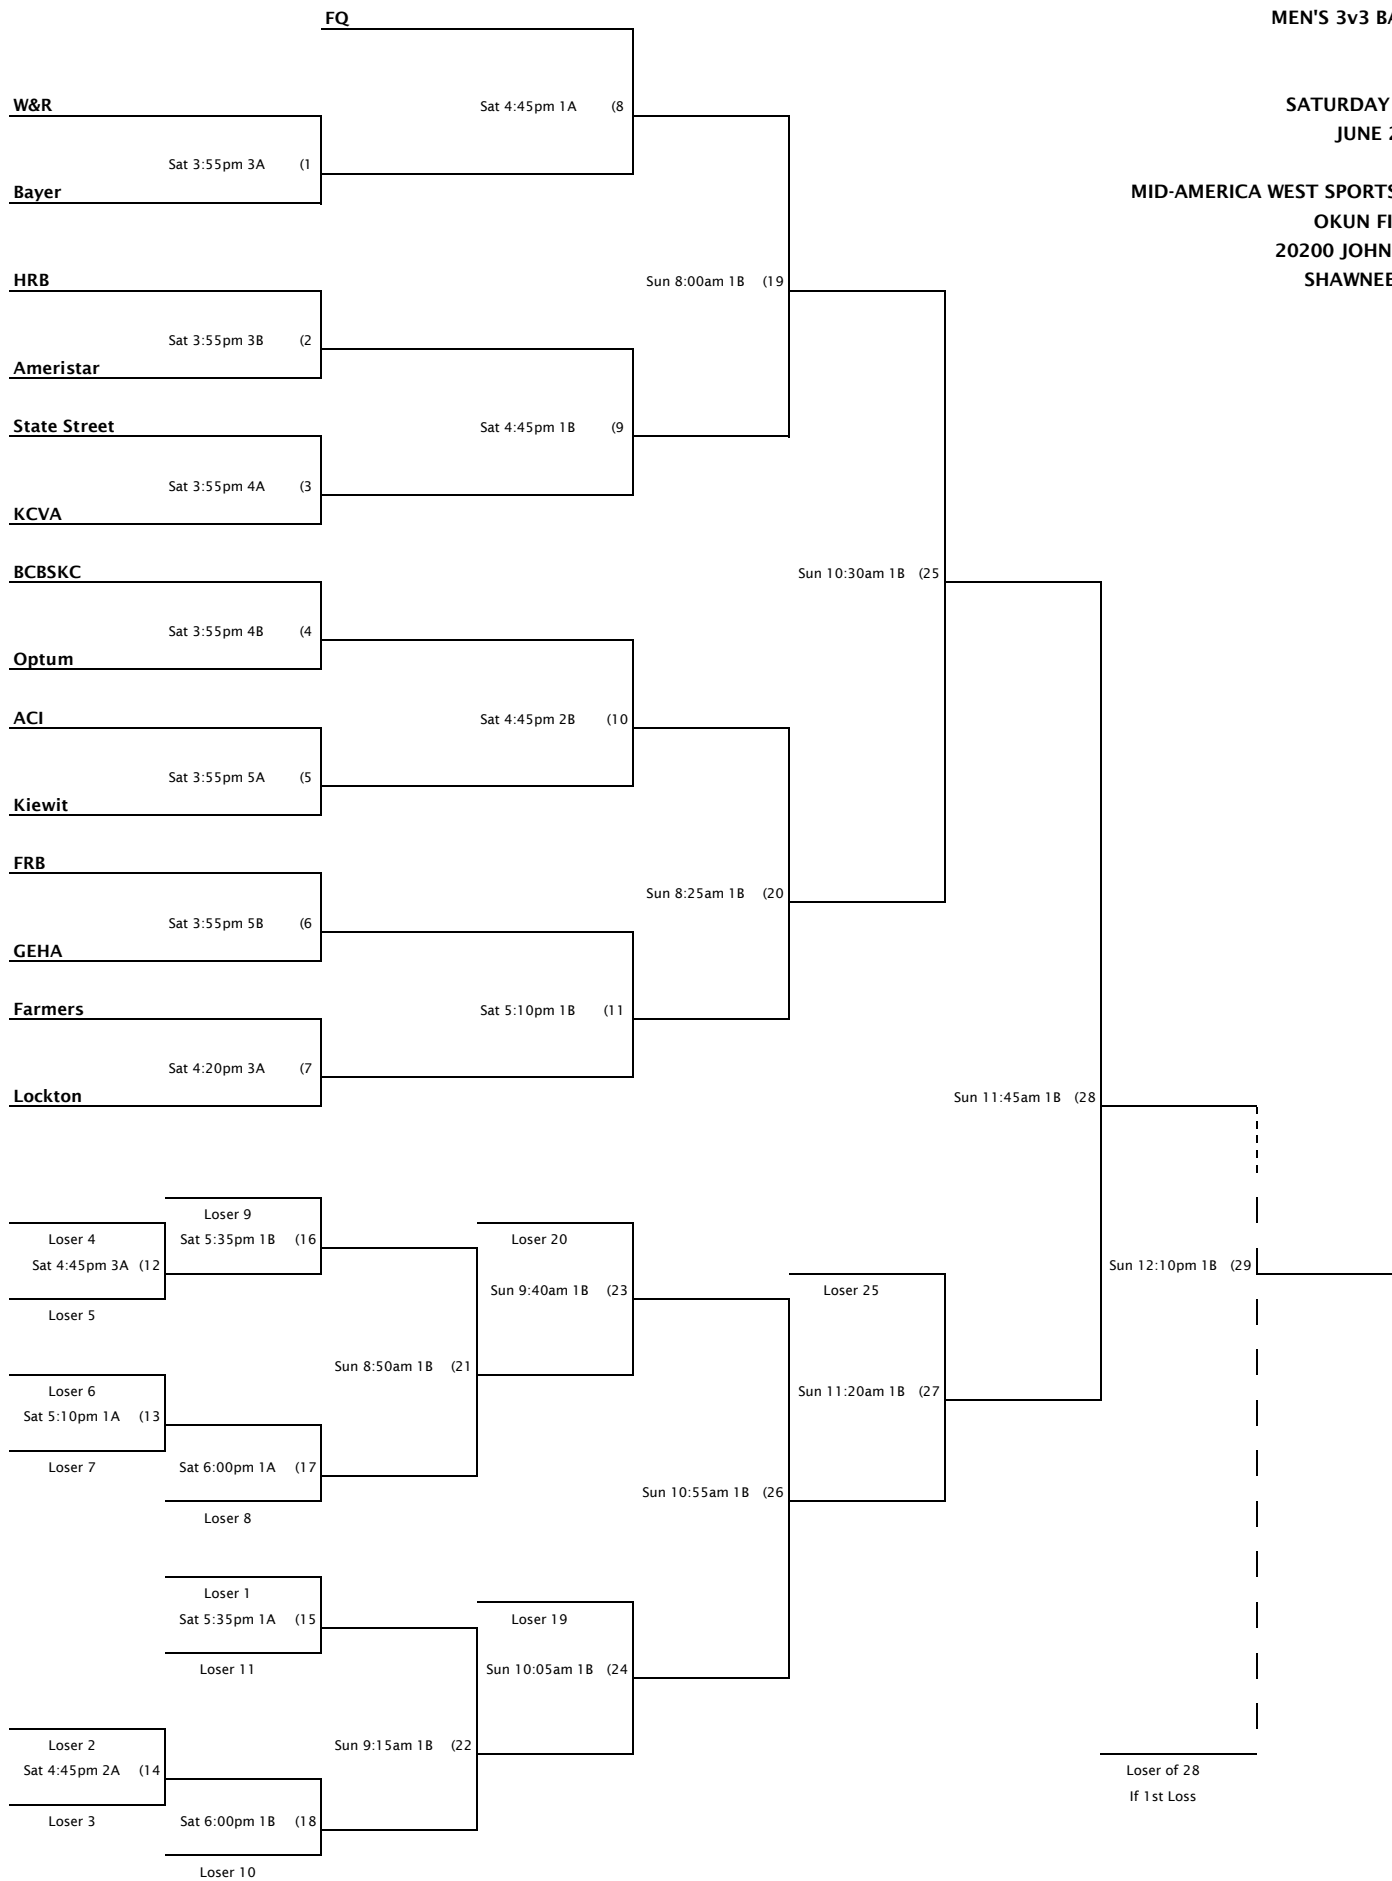

KANSAS CITY CORPORATE CHALLENGE
MEN'S 3v3 BASKETBALL
DIVISION B

SATURDAY & SUNDAY
JUNE 2 & 3, 2018

MID-AMERICA WEST SPORTS COMPLEX
OKUN FIELDHOUSE
20200 JOHNSON DRIVE
SHAWNEE, KS 66218