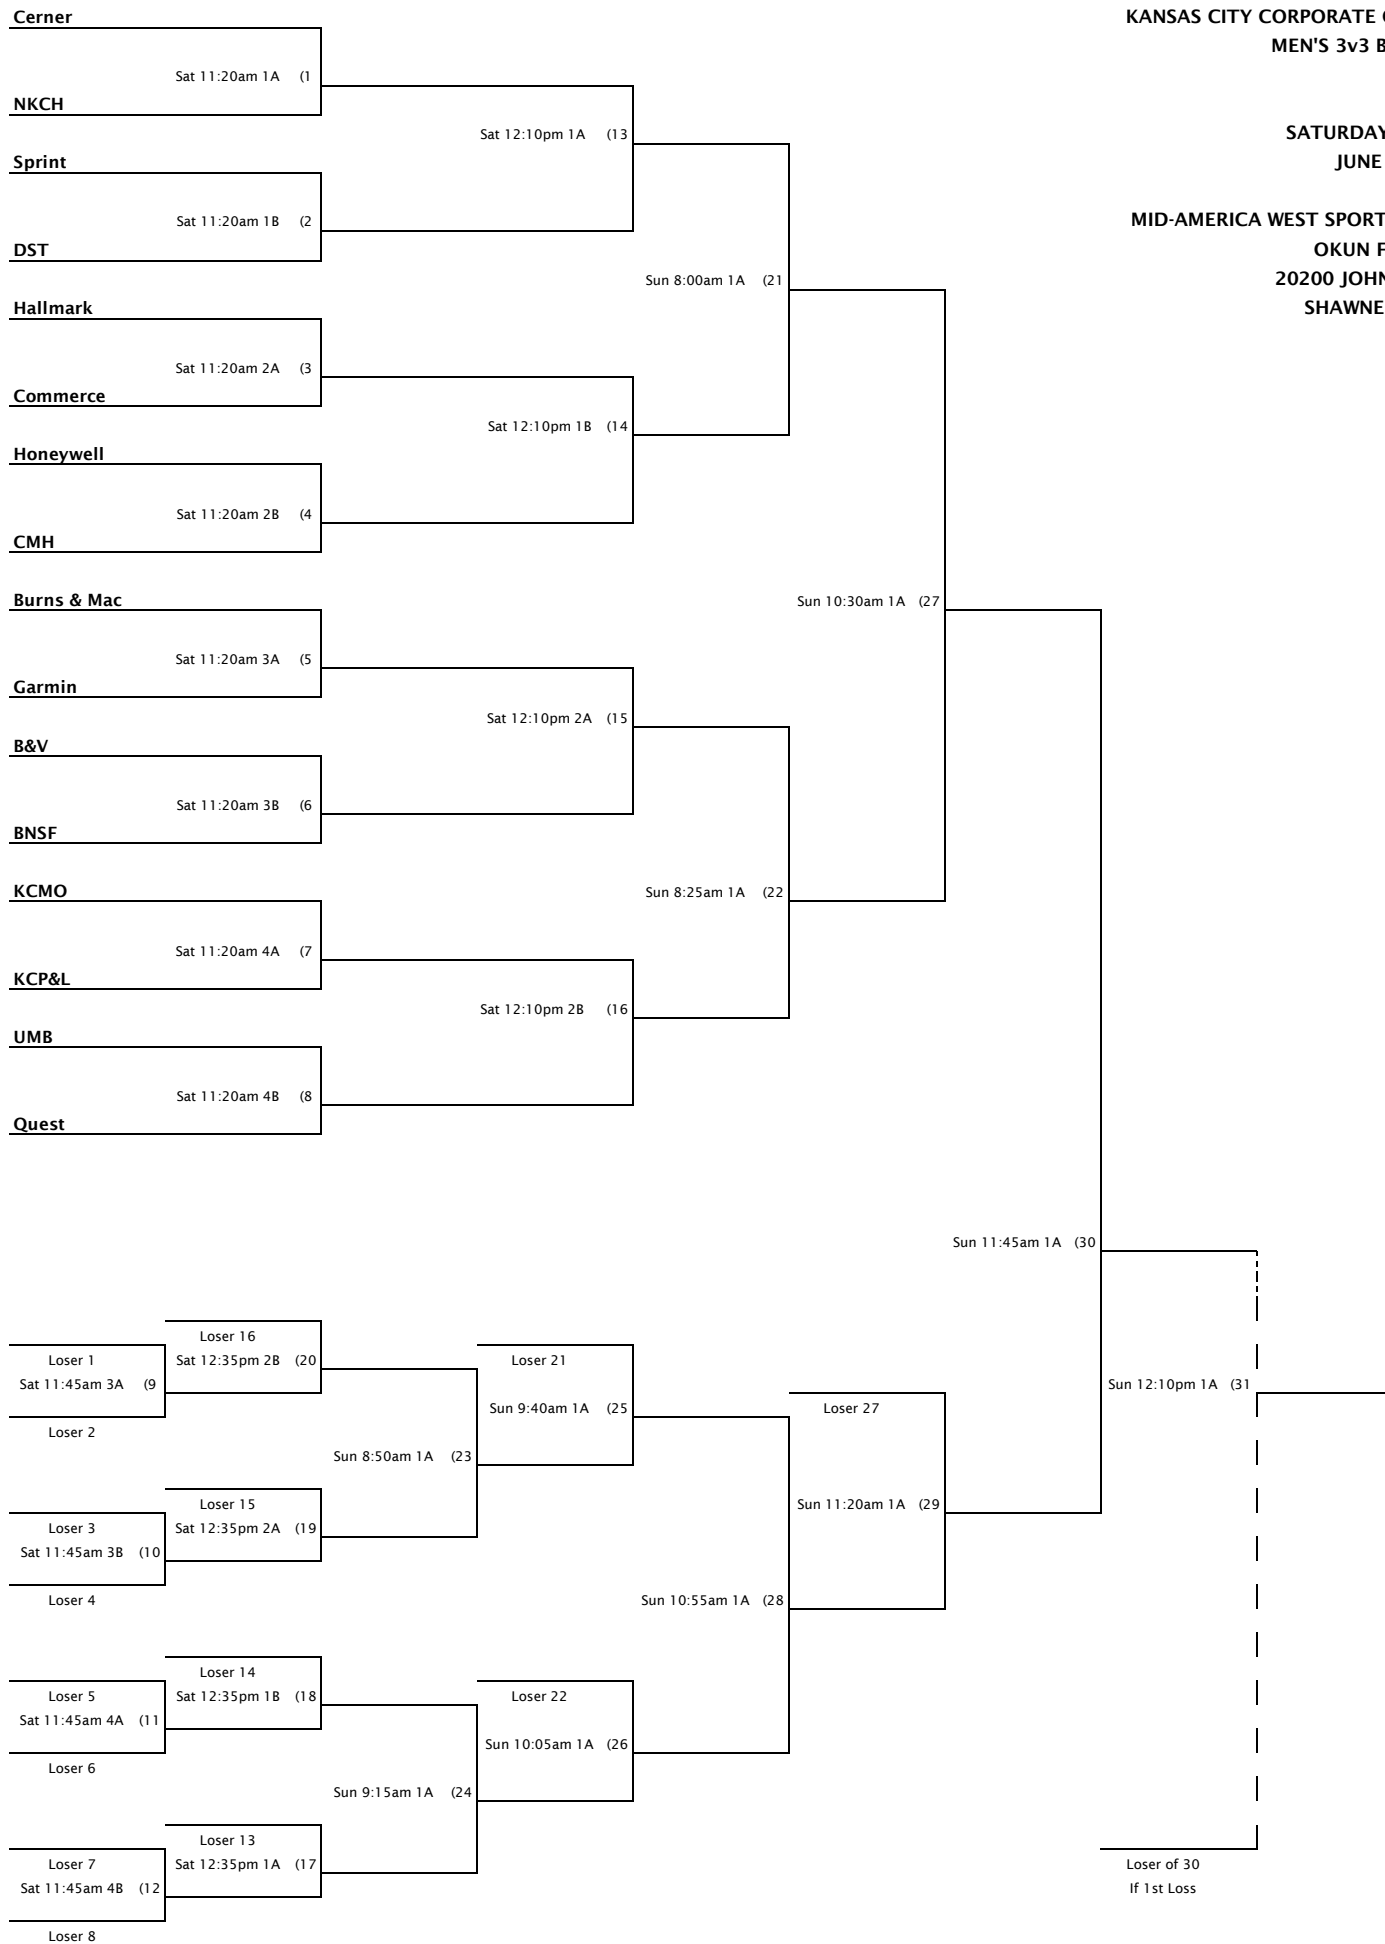

KANSAS CITY CORPORATE CHALLENGE
 MEN'S 3v3 BASKETBALL
 DIVISION A

SATURDAY & SUNDAY
 JUNE 2 & 3, 2018

MID-AMERICA WEST SPORTS COMPLEX
 OKUN FIELDHOUSE
 20200 JOHNSON DRIVE
 SHAWNEE, KS 66218

KANSAS CITY CORPORATE CHALLENGE
 MEN'S 3v3 BASKETBALL
 DIVISION B