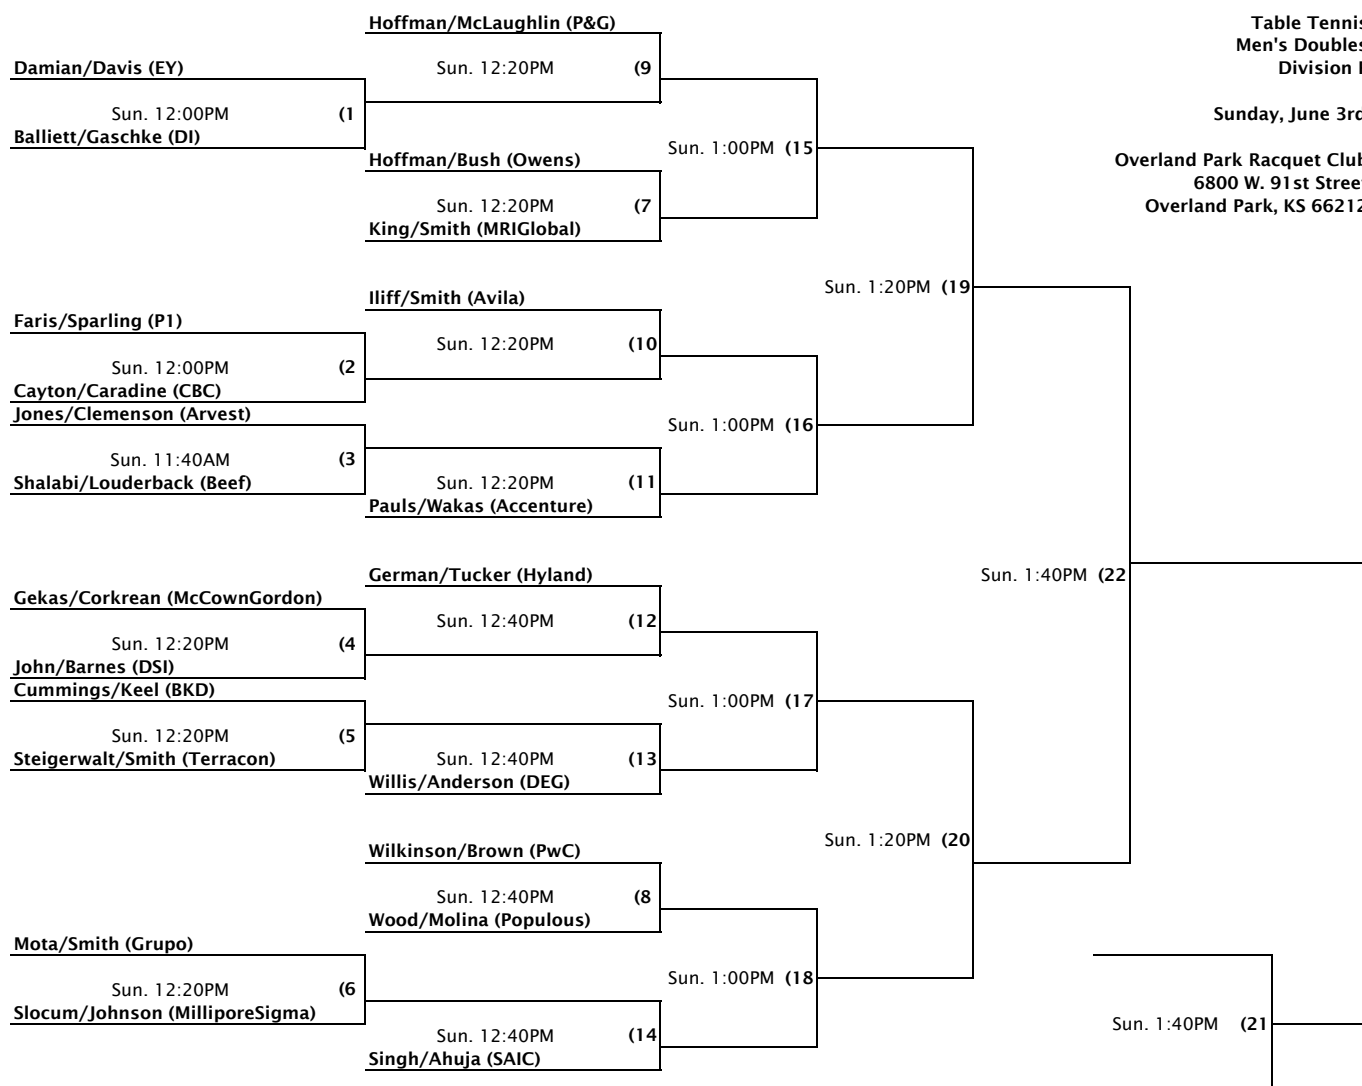

**Table Tennis
Men's Doubles
Division E**

Sunday, June 3rd

Overland Park Racquet Club
6800 W. 91st Street
Overland Park, KS 66212

Table Tennis
Men's Doubles
Division F

Sunday, June 3rd

Overland Park Racquet Club
6800 W. 91st Street
Overland Park, KS 66212