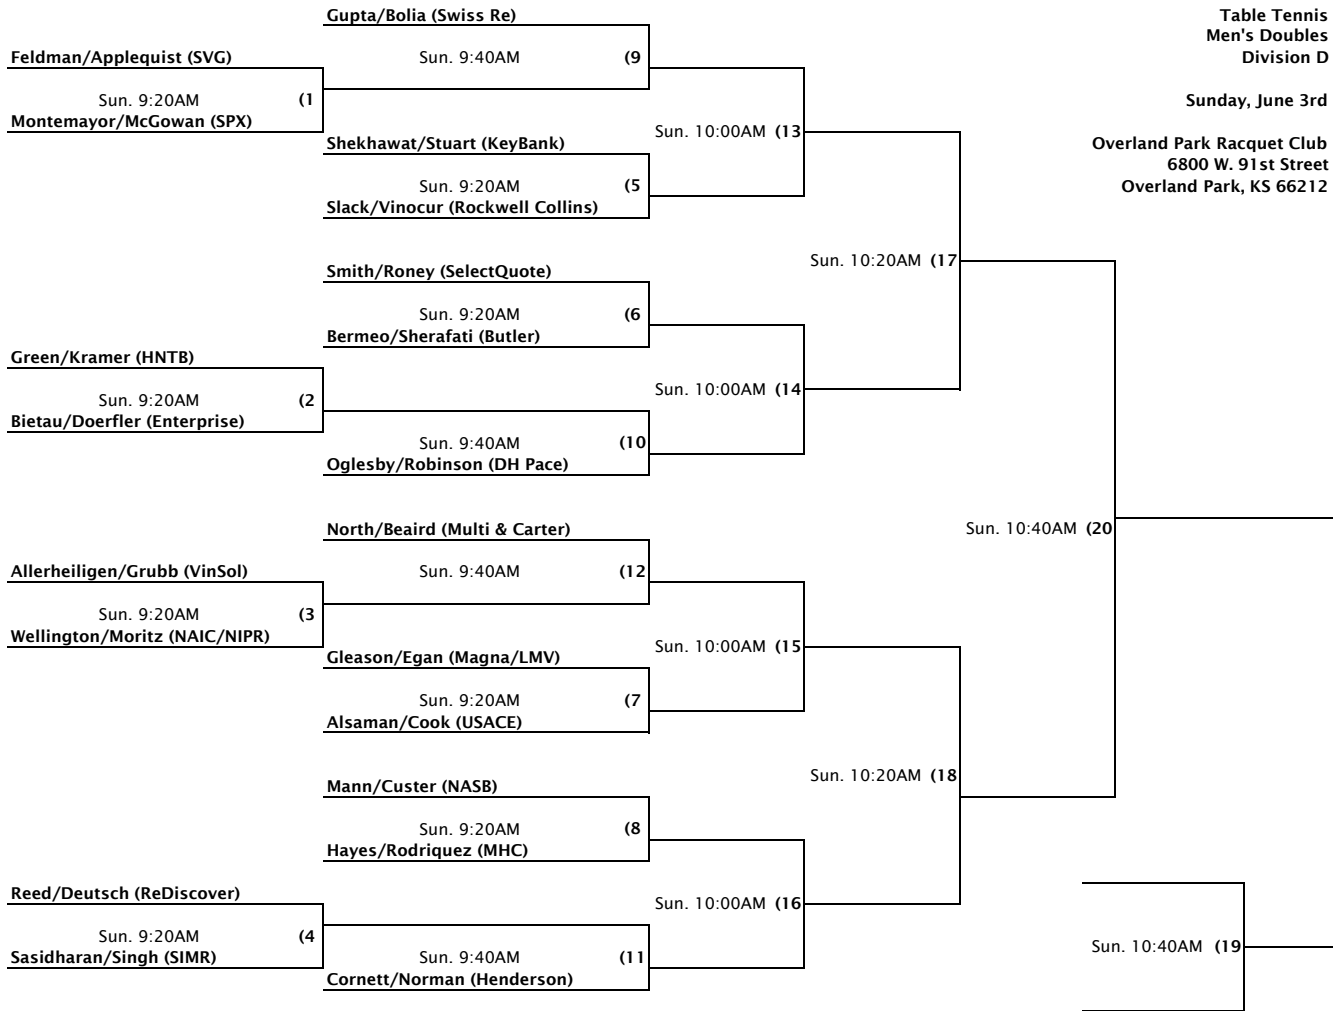

Table Tennis
Men's Doubles
Division D

Sunday, June 3rd

Overland Park Racquet Club
6800 W. 91st Street
Overland Park, KS 66212