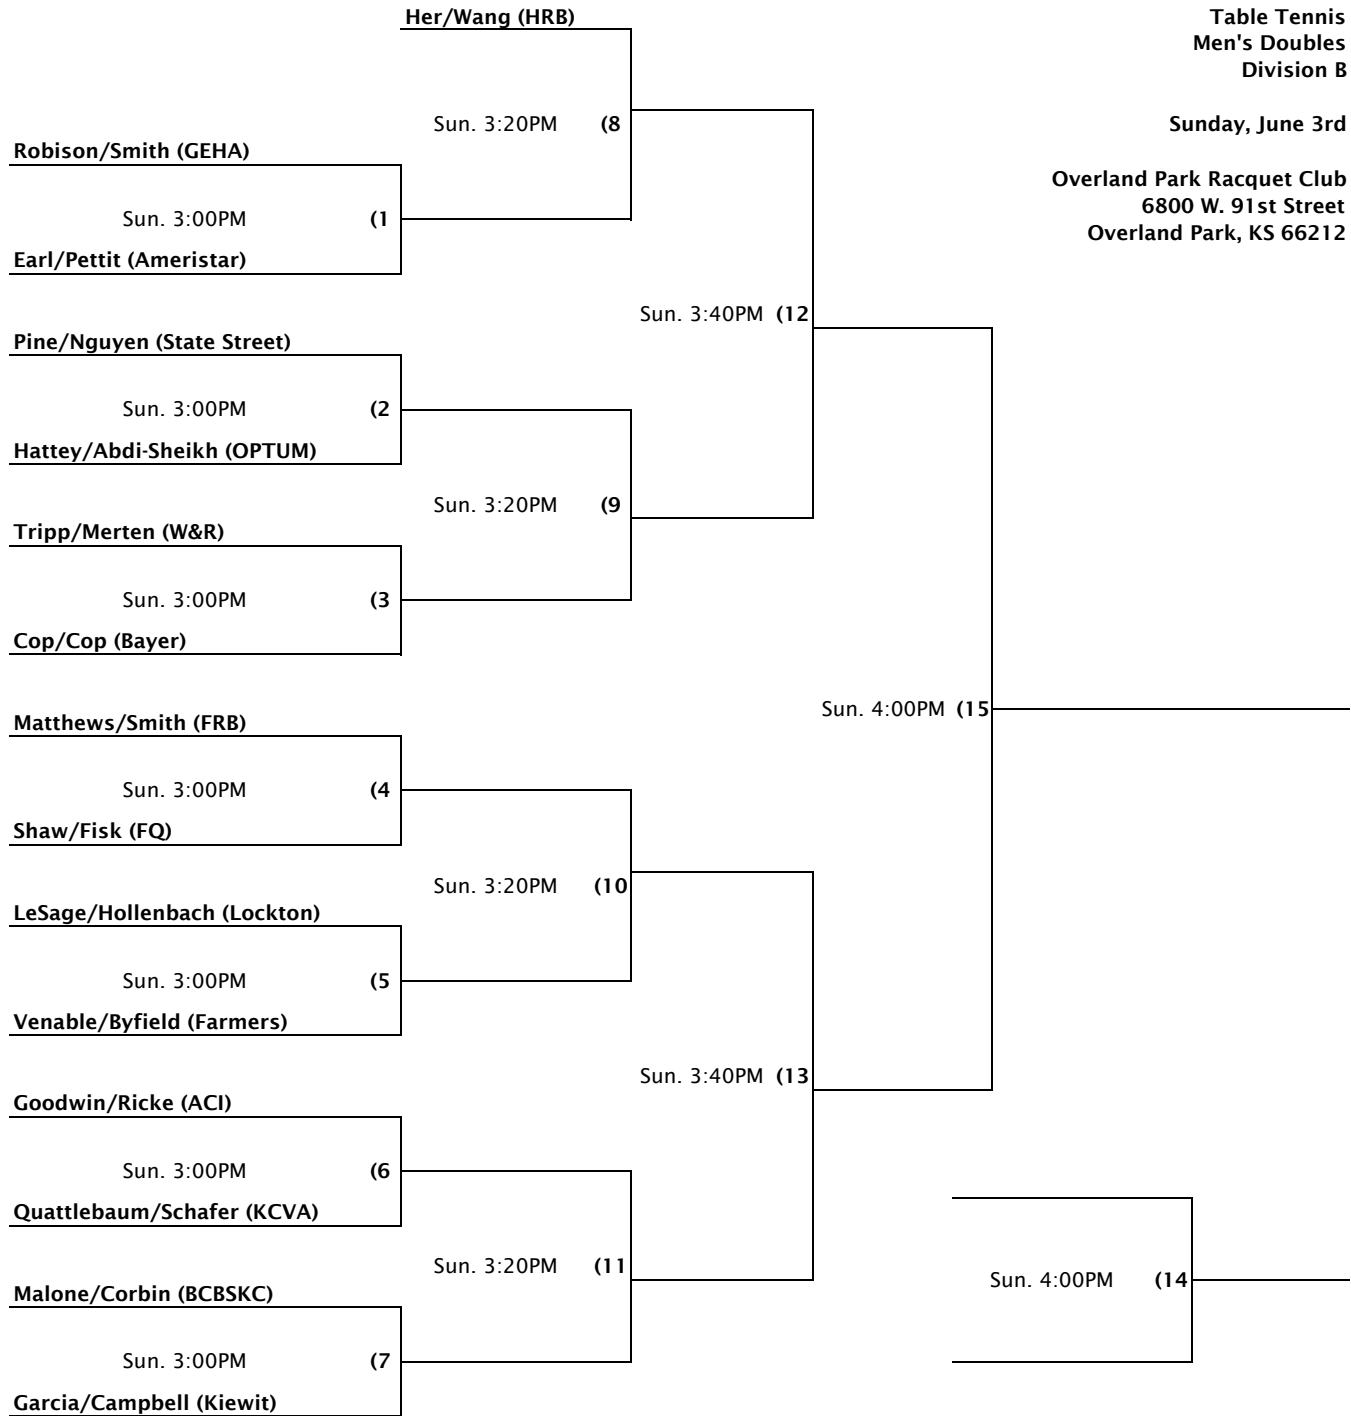

**Table Tennis
Men's Doubles
Division A**

Sunday, June 3rd

**Overland Park Racquet Club
6800 W. 91st Street
Overland Park, KS 66212**

Table Tennis
Men's Doubles
Division B

Sunday, June 3rd

Overland Park Racquet Club
6800 W. 91st Street
Overland Park, KS 66212