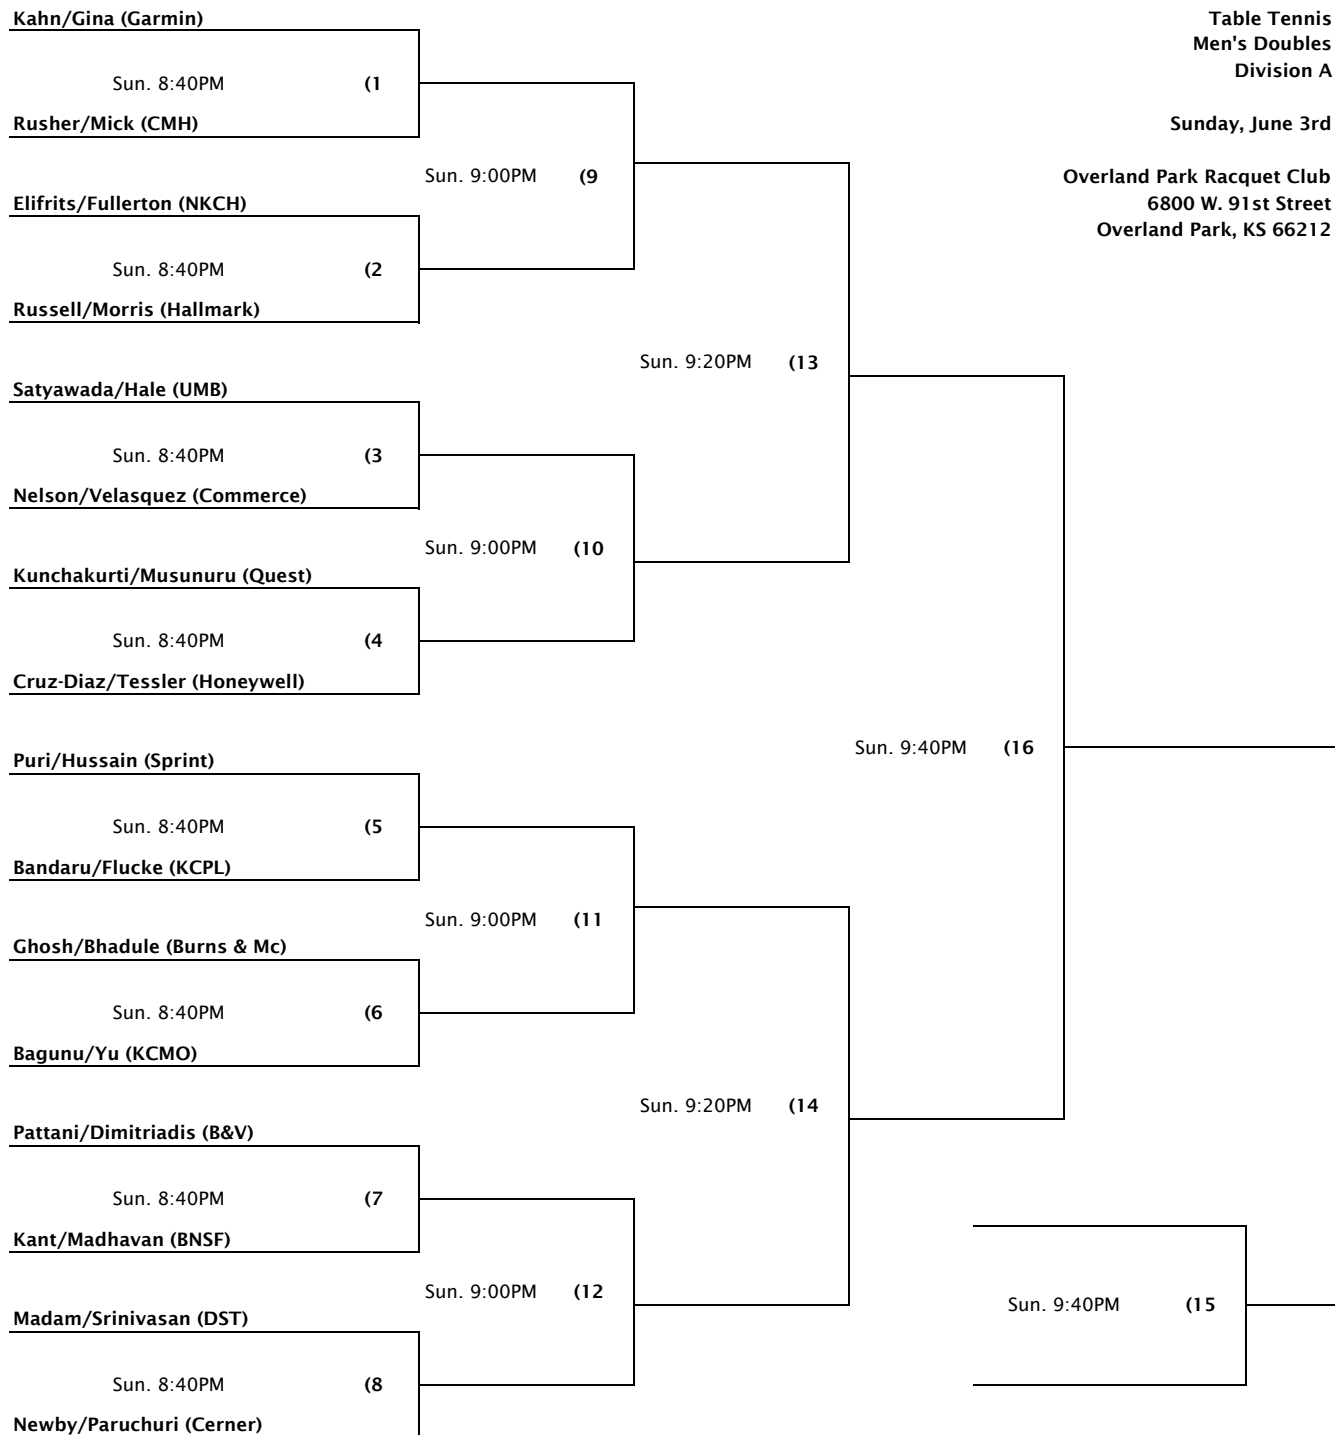

**Table Tennis
Men's Doubles
Division A**

Sunday, June 3rd

**Overland Park Racquet Club
6800 W. 91st Street
Overland Park, KS 66212**

Table Tennis
Men's Doubles
Division B

Sunday, June 3rd

Overland Park Racquet Club
6800 W. 91st Street
Overland Park, KS 66212