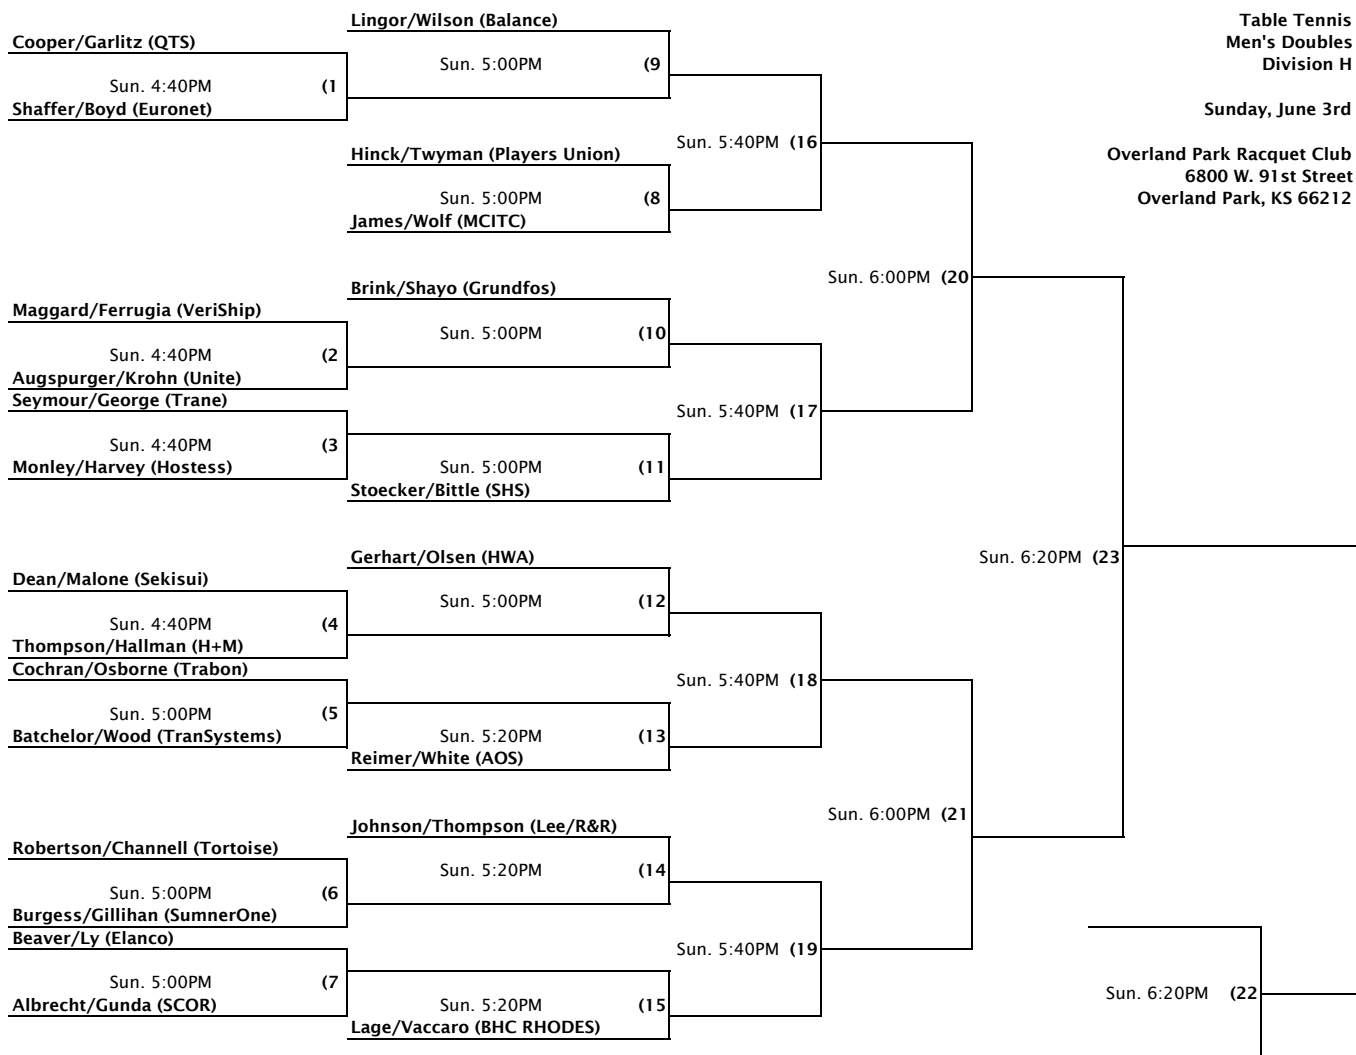

Table Tennis
Men's Doubles
Division G

Sunday, June 3rd

Overland Park Racquet Club
6800 W. 91st Street
Overland Park, KS 66212

Table Tennis
Men's Doubles
Division H

Sunday, June 3rd

Overland Park Racquet Club
6800 W. 91st Street
Overland Park, KS 66212