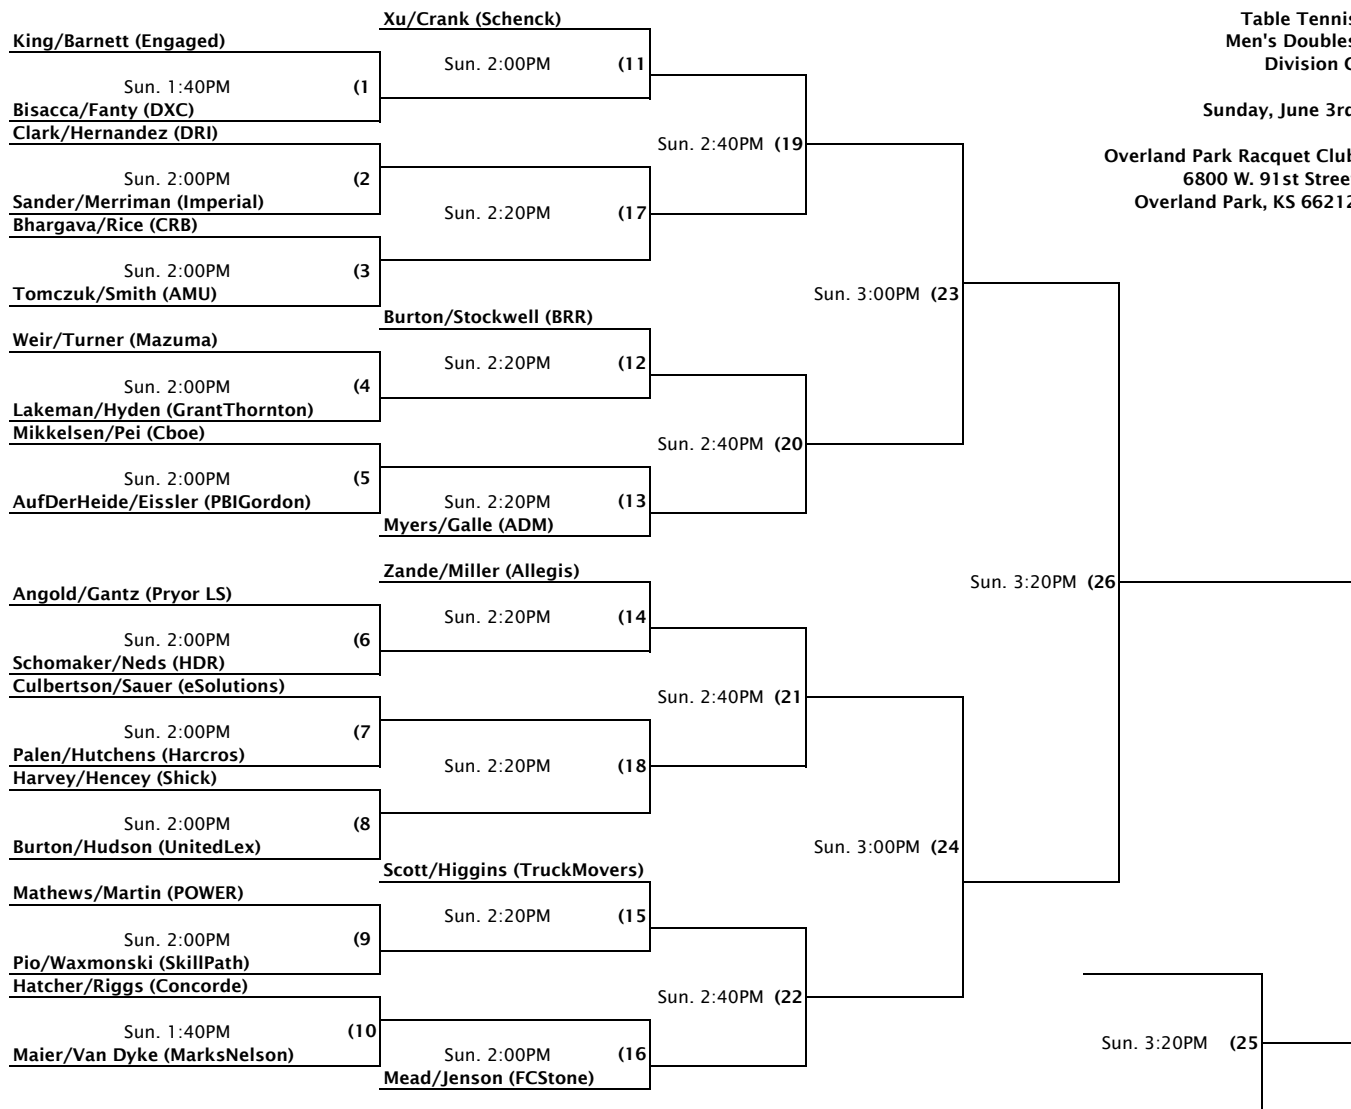

Table Tennis
Men's Doubles
Division G

Sunday, June 3rd

Overland Park Racquet Club
6800 W. 91st Street
Overland Park, KS 66212

Table Tennis
Men's Doubles
Division H

Sunday, June 3rd

Overland Park Racquet Club
6800 W. 91st Street
Overland Park, KS 66212