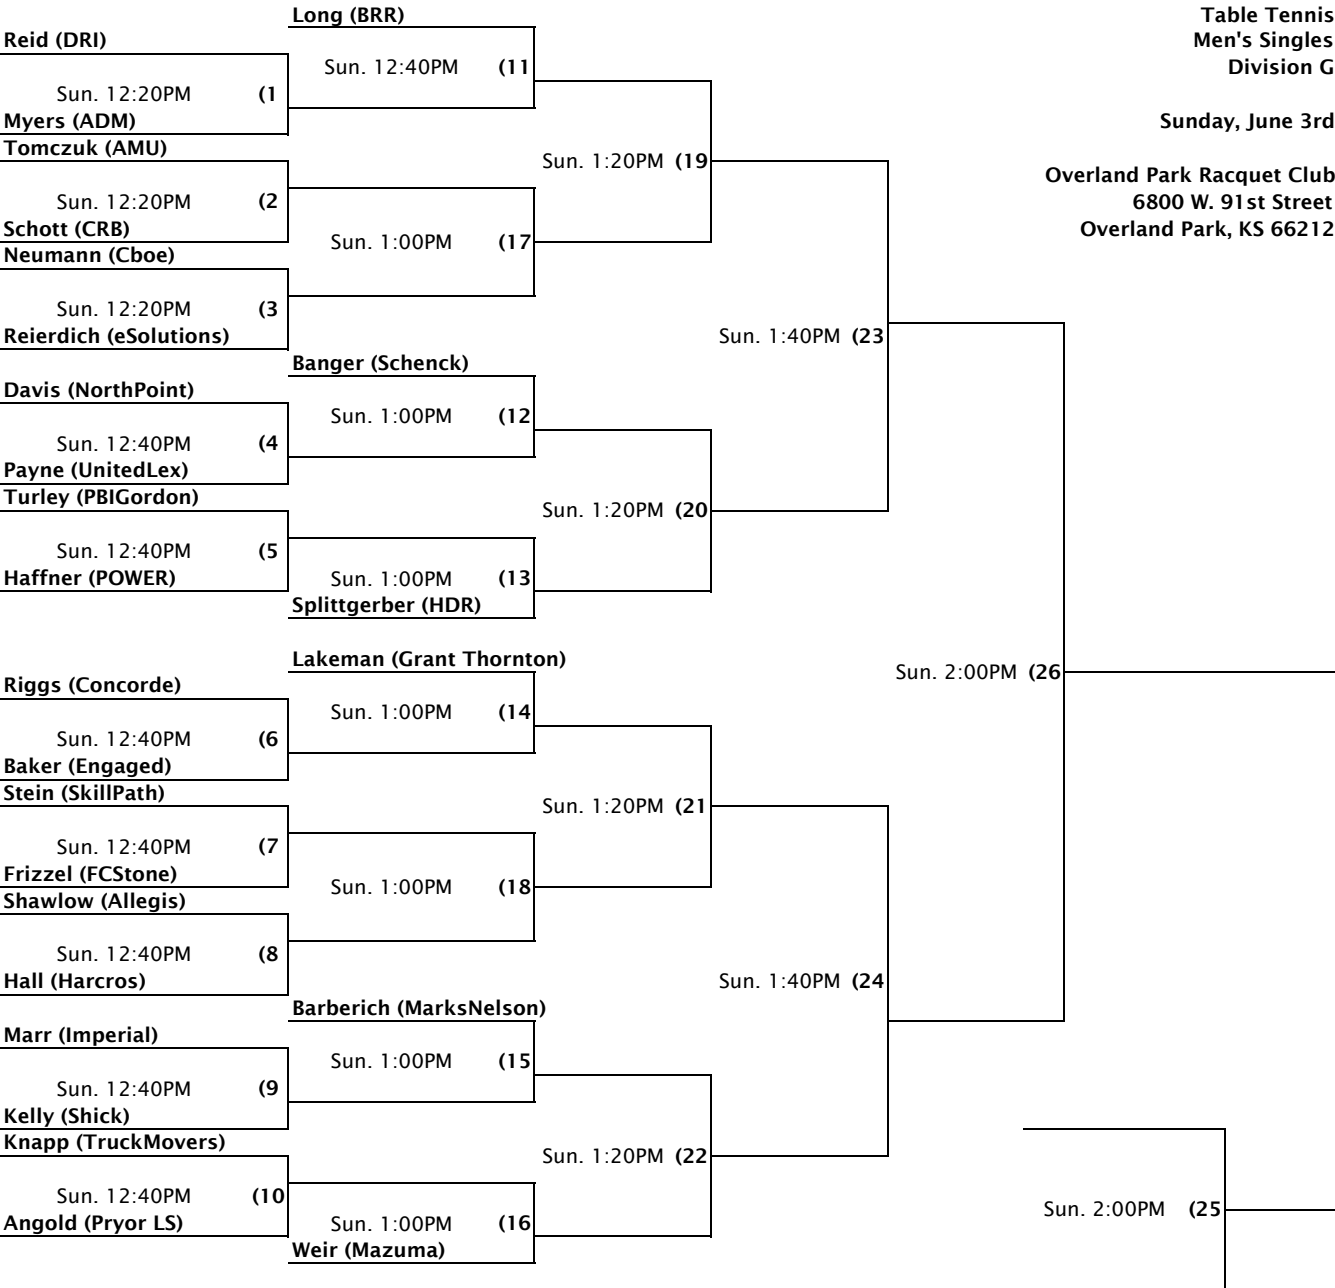

**Table Tennis
Men's Singles
Division G**

Sunday, June 3rd

Overland Park Racquet Club
6800 W. 91st Street
Overland Park, KS 66212