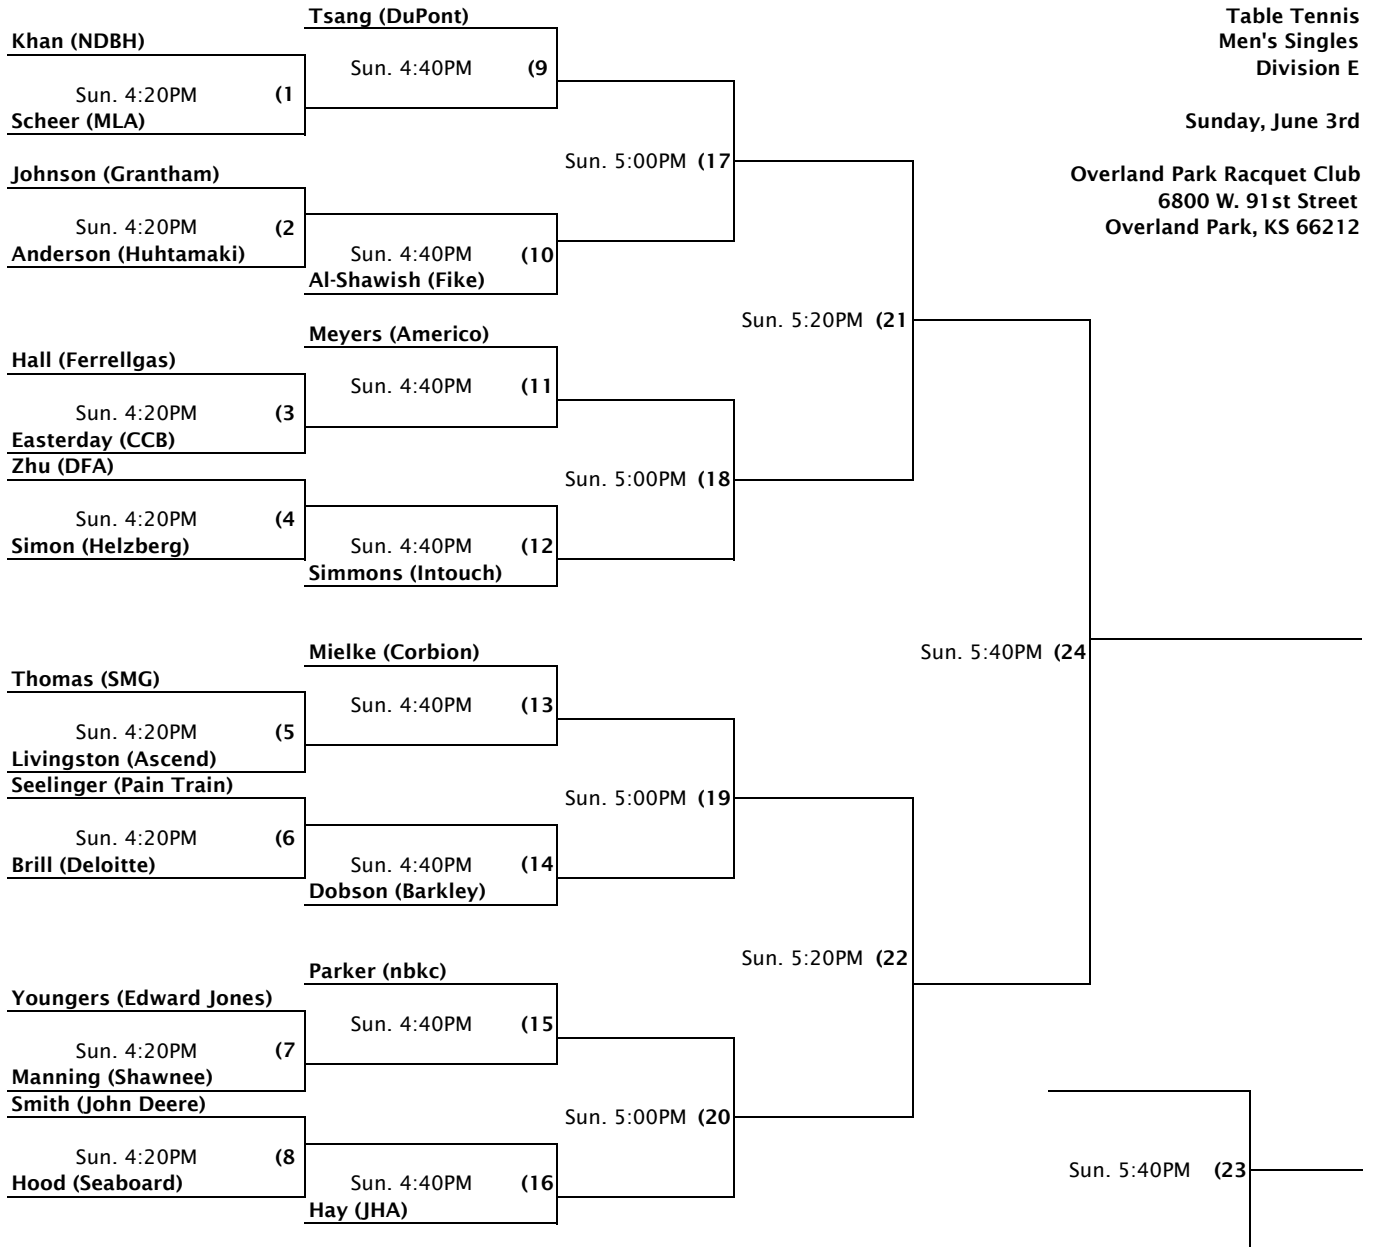

**Table Tennis
Men's Singles
Division E**

Sunday, June 3rd

**Overland Park Racquet Club
6800 W. 91st Street
Overland Park, KS 66212**