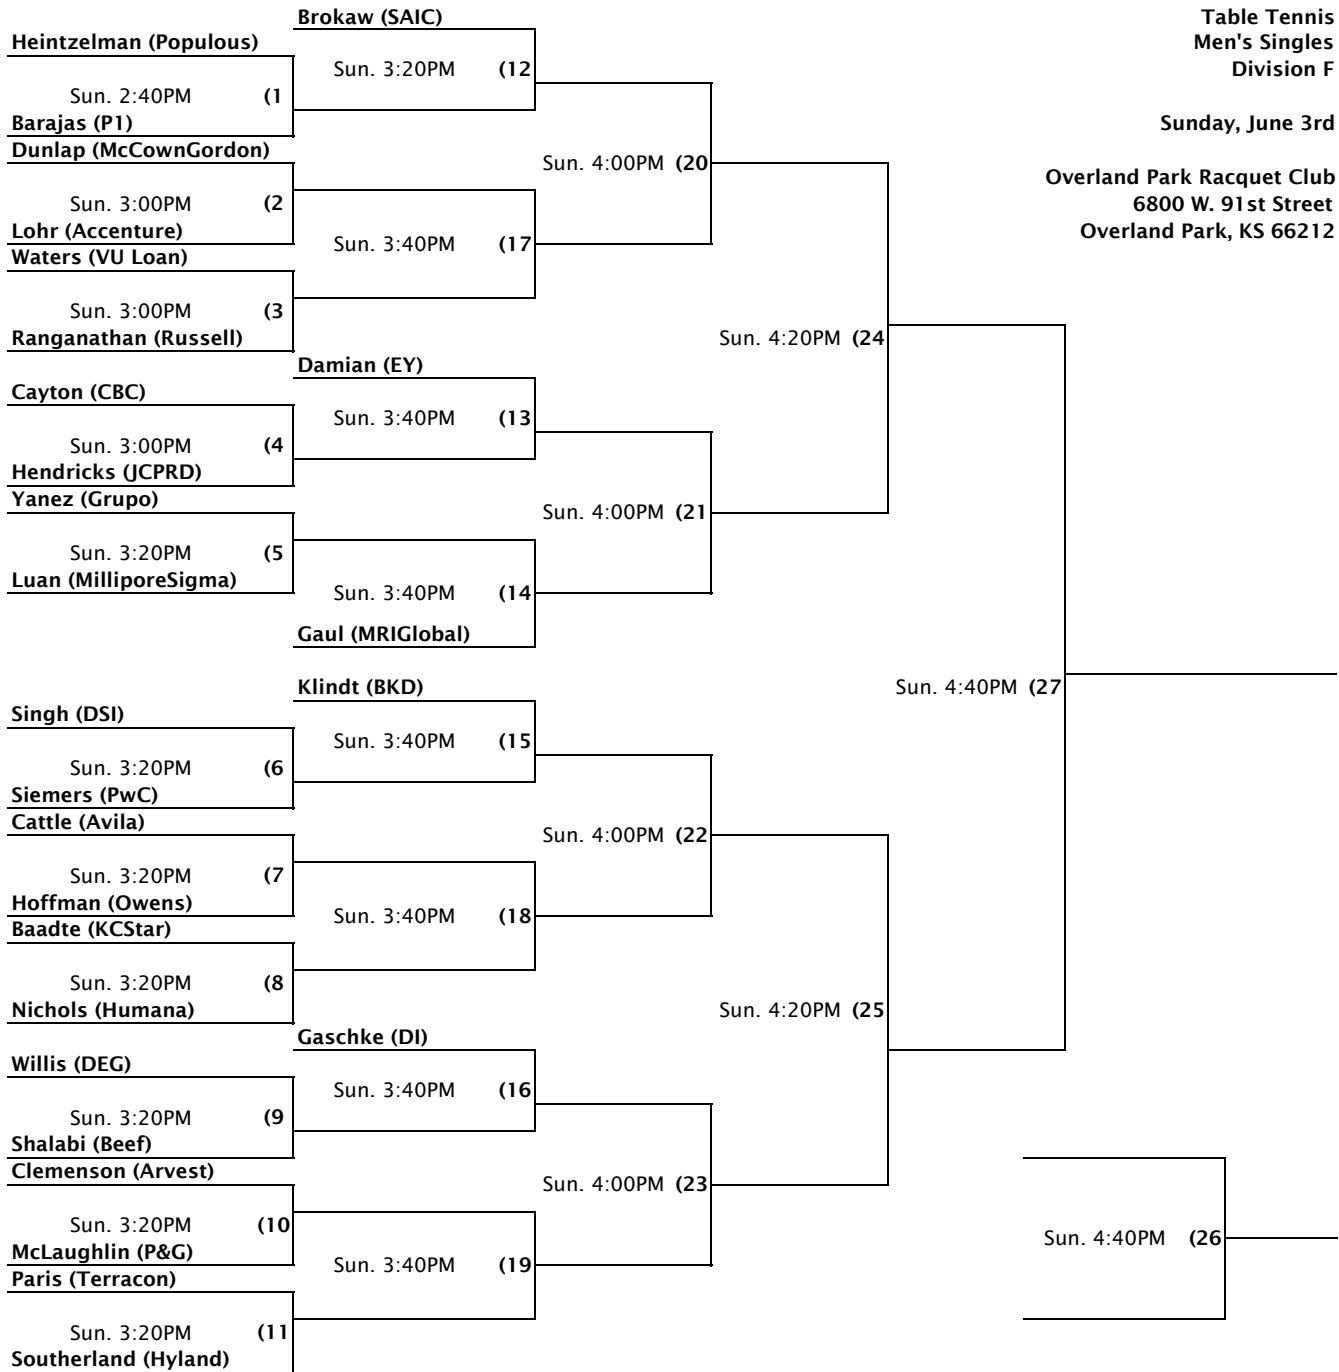

**Table Tennis
Men's Singles
Division F**

Sunday, June 3rd

**Overland Park Racquet Club
6800 W. 91st Street
Overland Park, KS 66212**