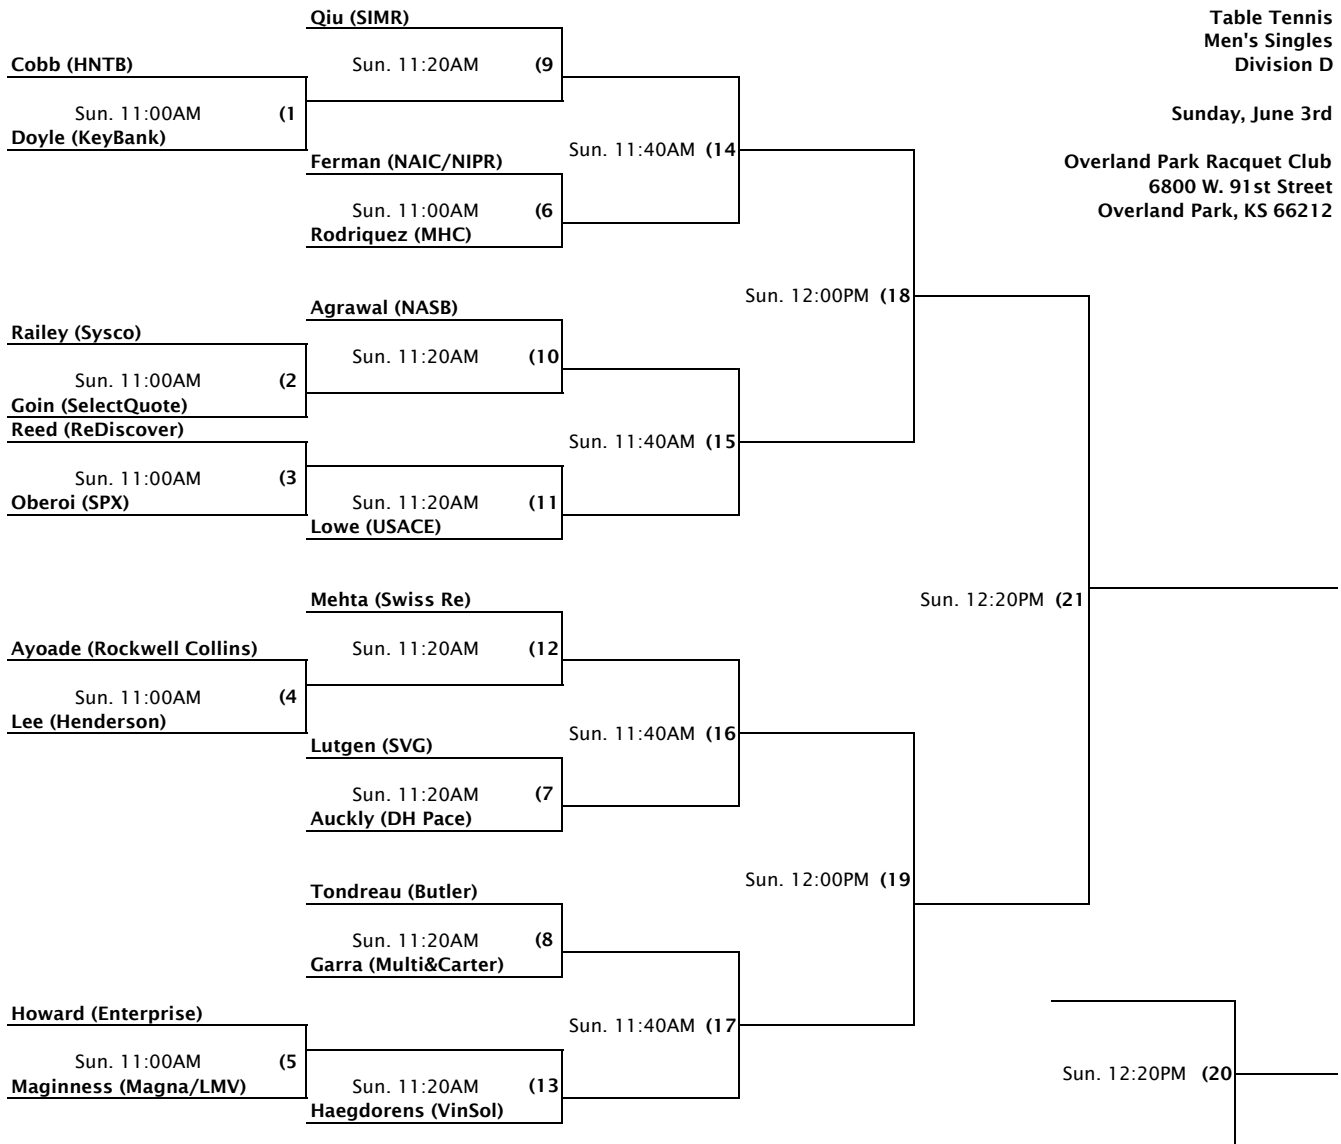

Sunday, June 3rd

**Overland Park Racquet Club
6800 W. 91st Street
Overland Park, KS 66212**

**Table Tennis
Men's Singles
Division D**

Sunday, June 3rd

**Overland Park Racquet Club
6800 W. 91st Street
Overland Park, KS 66212**