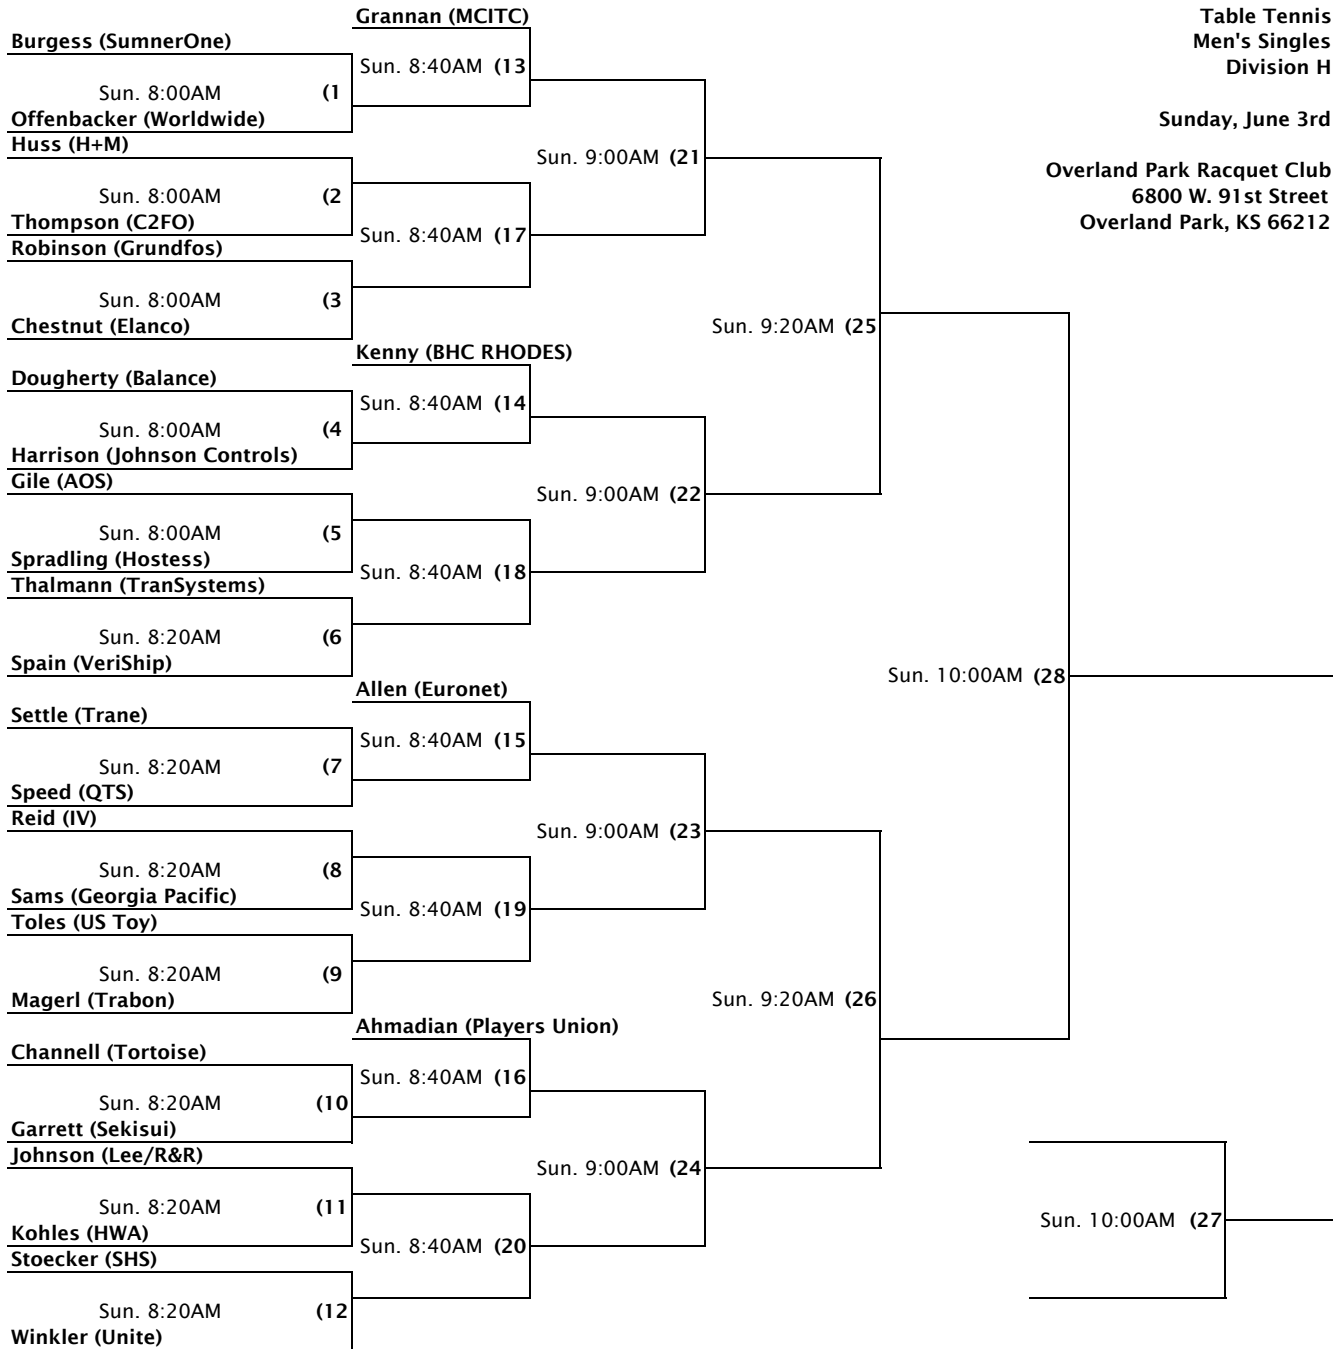

Table Tennis
Men's Singles
Division H

Sunday, June 3rd

Overland Park Racquet Club
6800 W. 91st Street
Overland Park, KS 66212