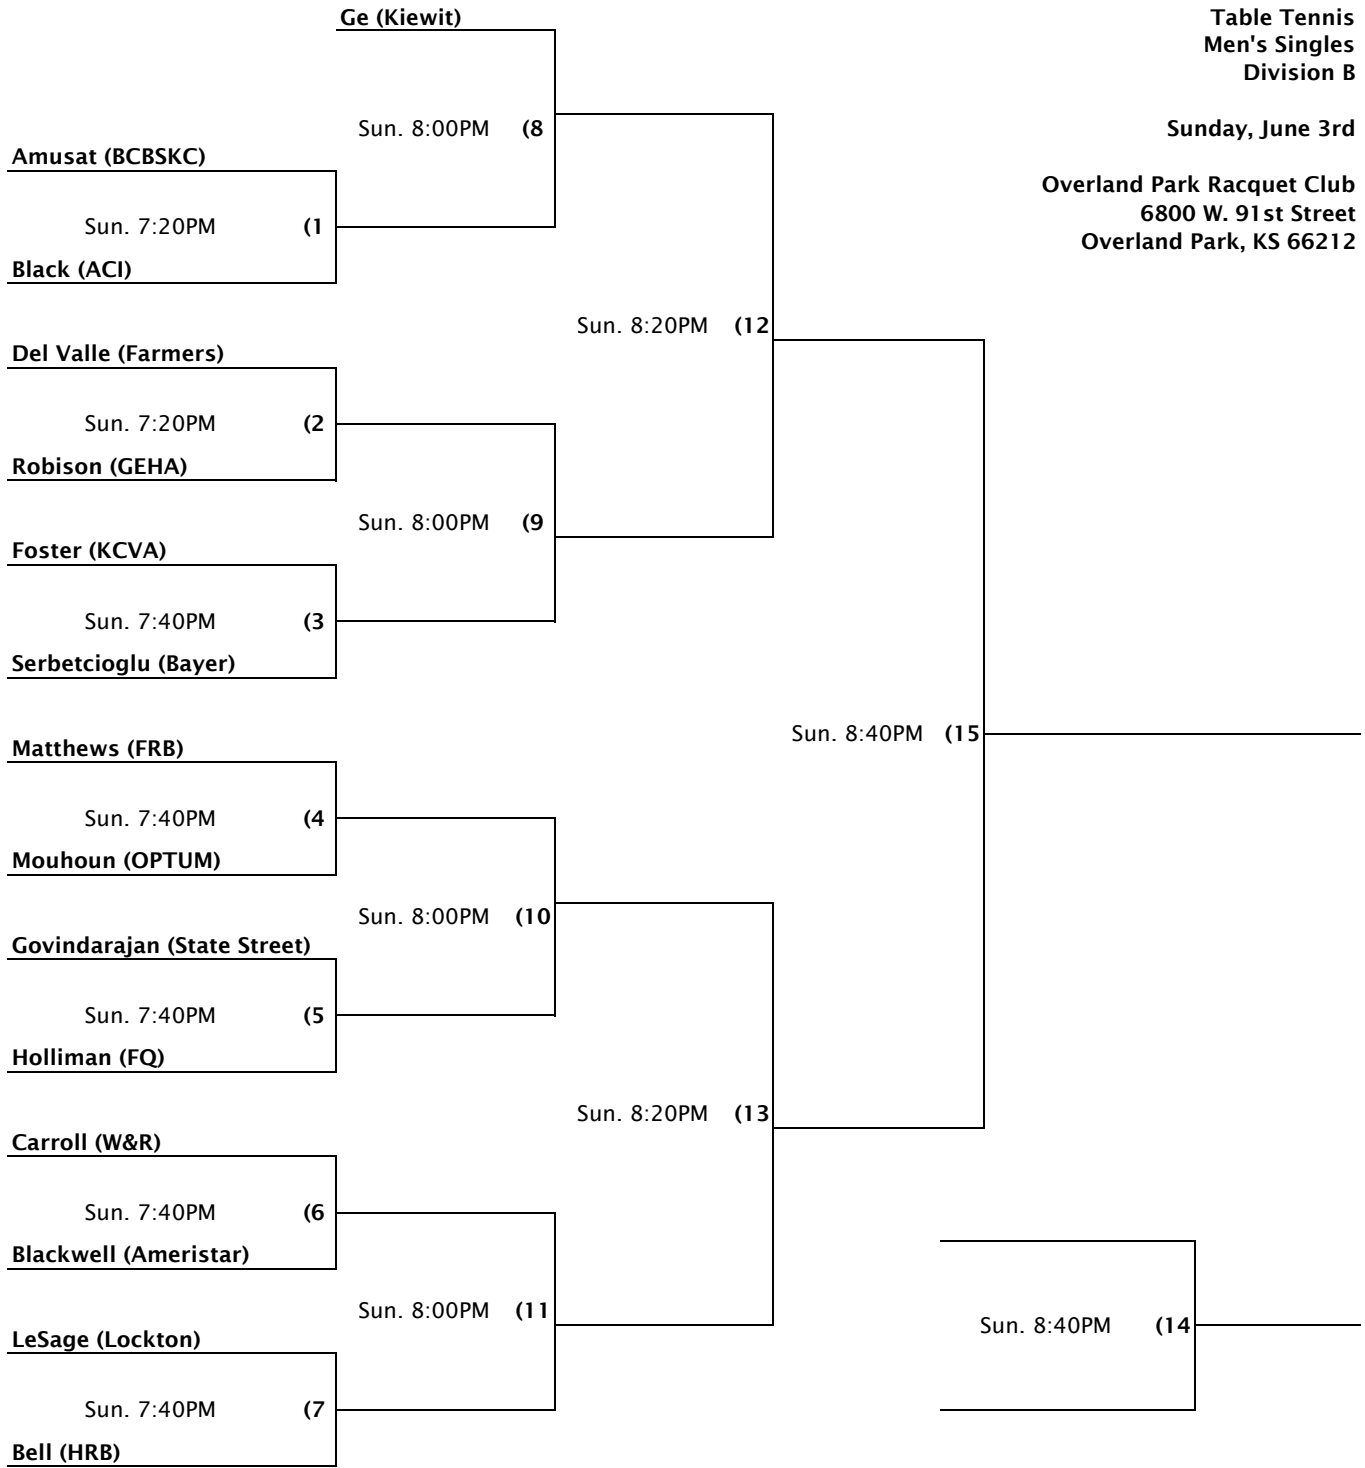

Sun. 2:20PM (8)

Kahn (Garmin)

Sun. 3:20PM (15)

**Table Tennis
Men's Singles
Division B**

Sunday, June 3rd

**Overland Park Racquet Club
6800 W. 91st Street
Overland Park, KS 66212**

**Table Tennis
Men's Singles
Division C**