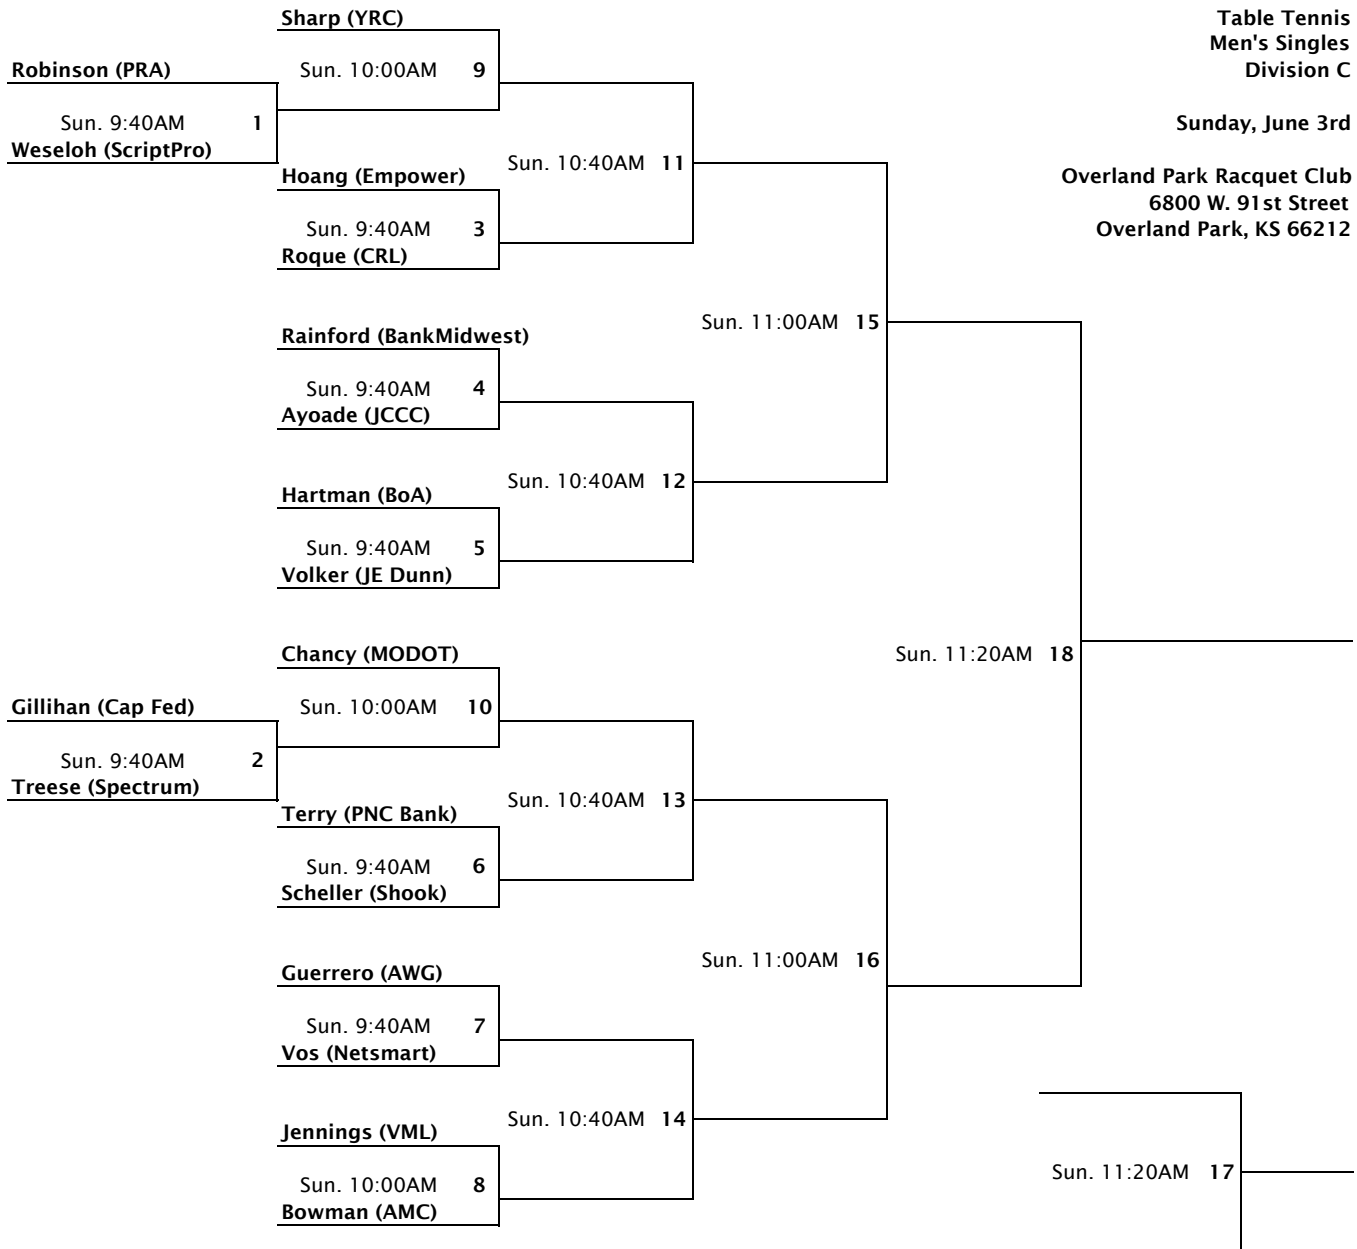

**Table Tennis
Men's Singles
Division C**

Sunday, June 3rd

**Overland Park Racquet Club
6800 W. 91st Street
Overland Park, KS 66212**