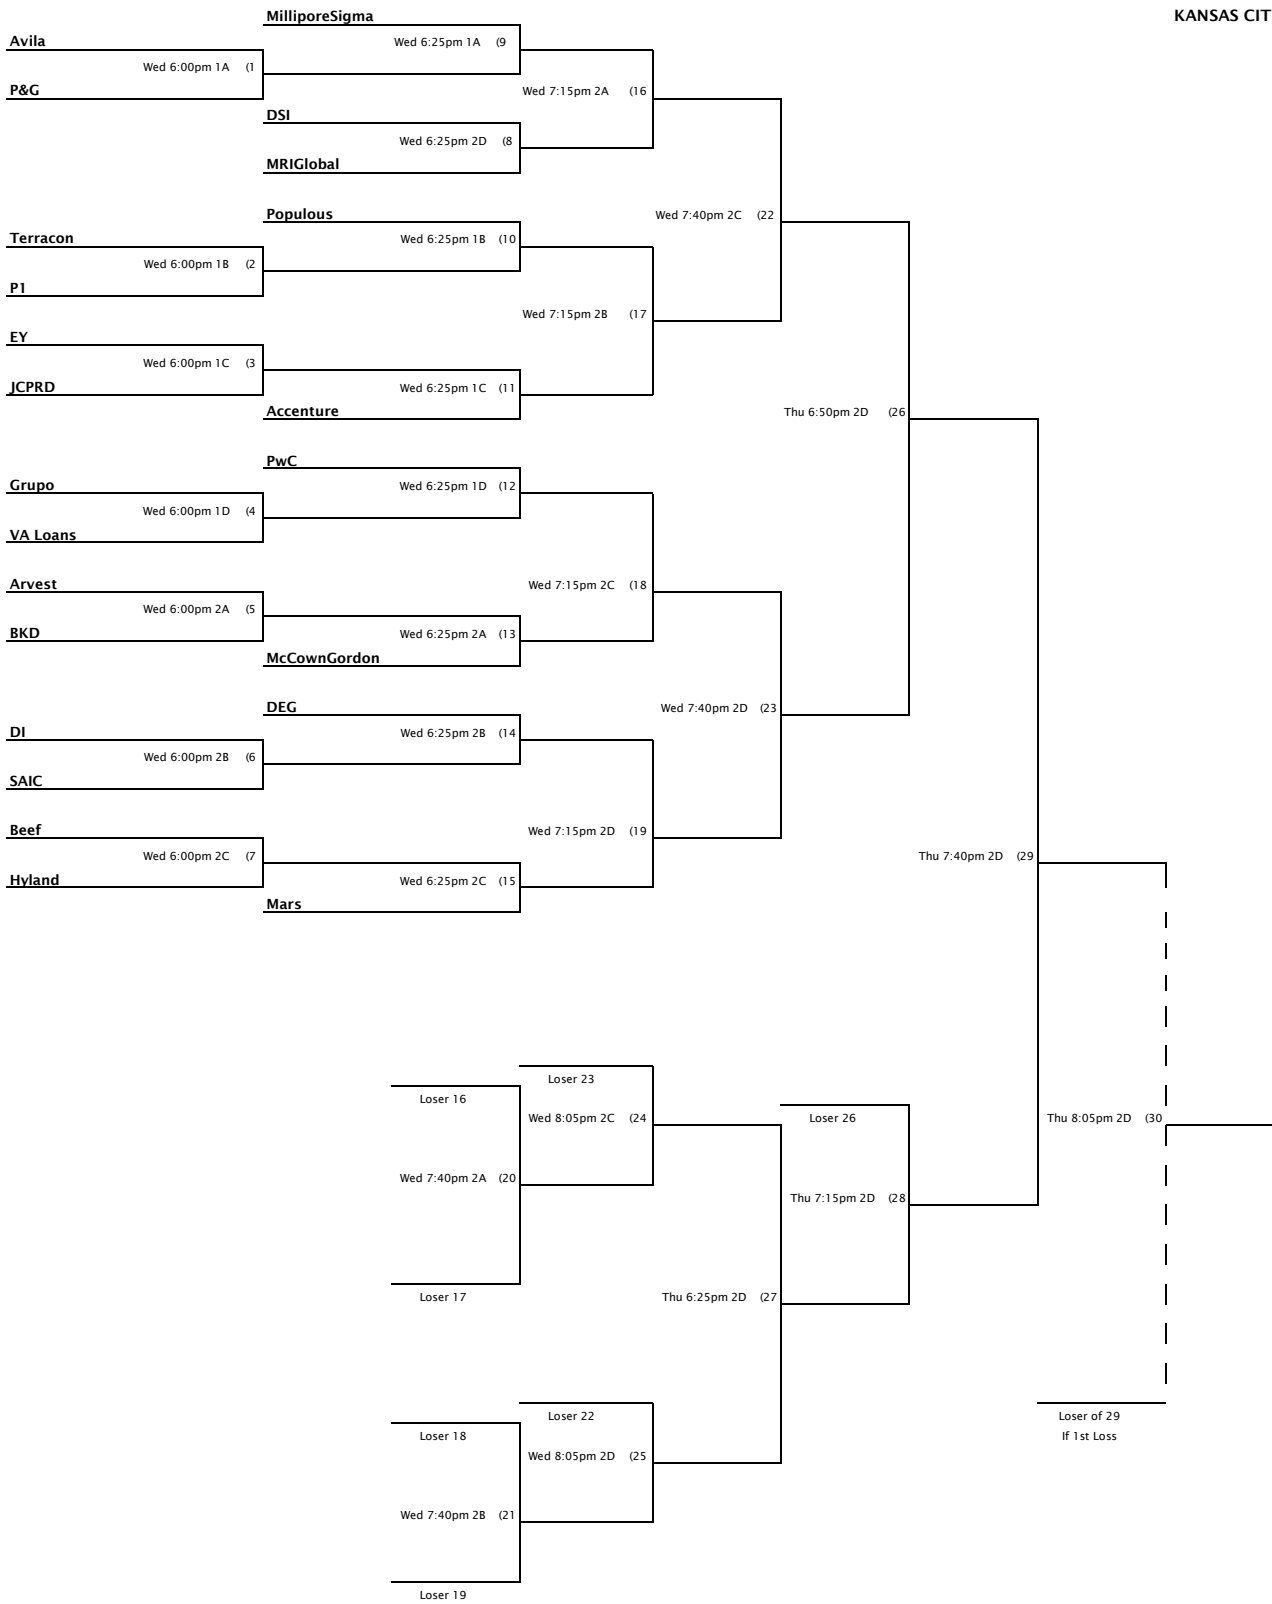

KANSAS CITY CORPORATE CHALLENGE
MEN'S 3v3 SOCCER
DIVISION F

WEDNESDAY & THURSDAY
JUNE 13 & 14, 2018

ALL GAMES PLAYED AT
CHARLES J STUMP PARK
47TH & WOODLAND
SHAWNEE, KS 66218