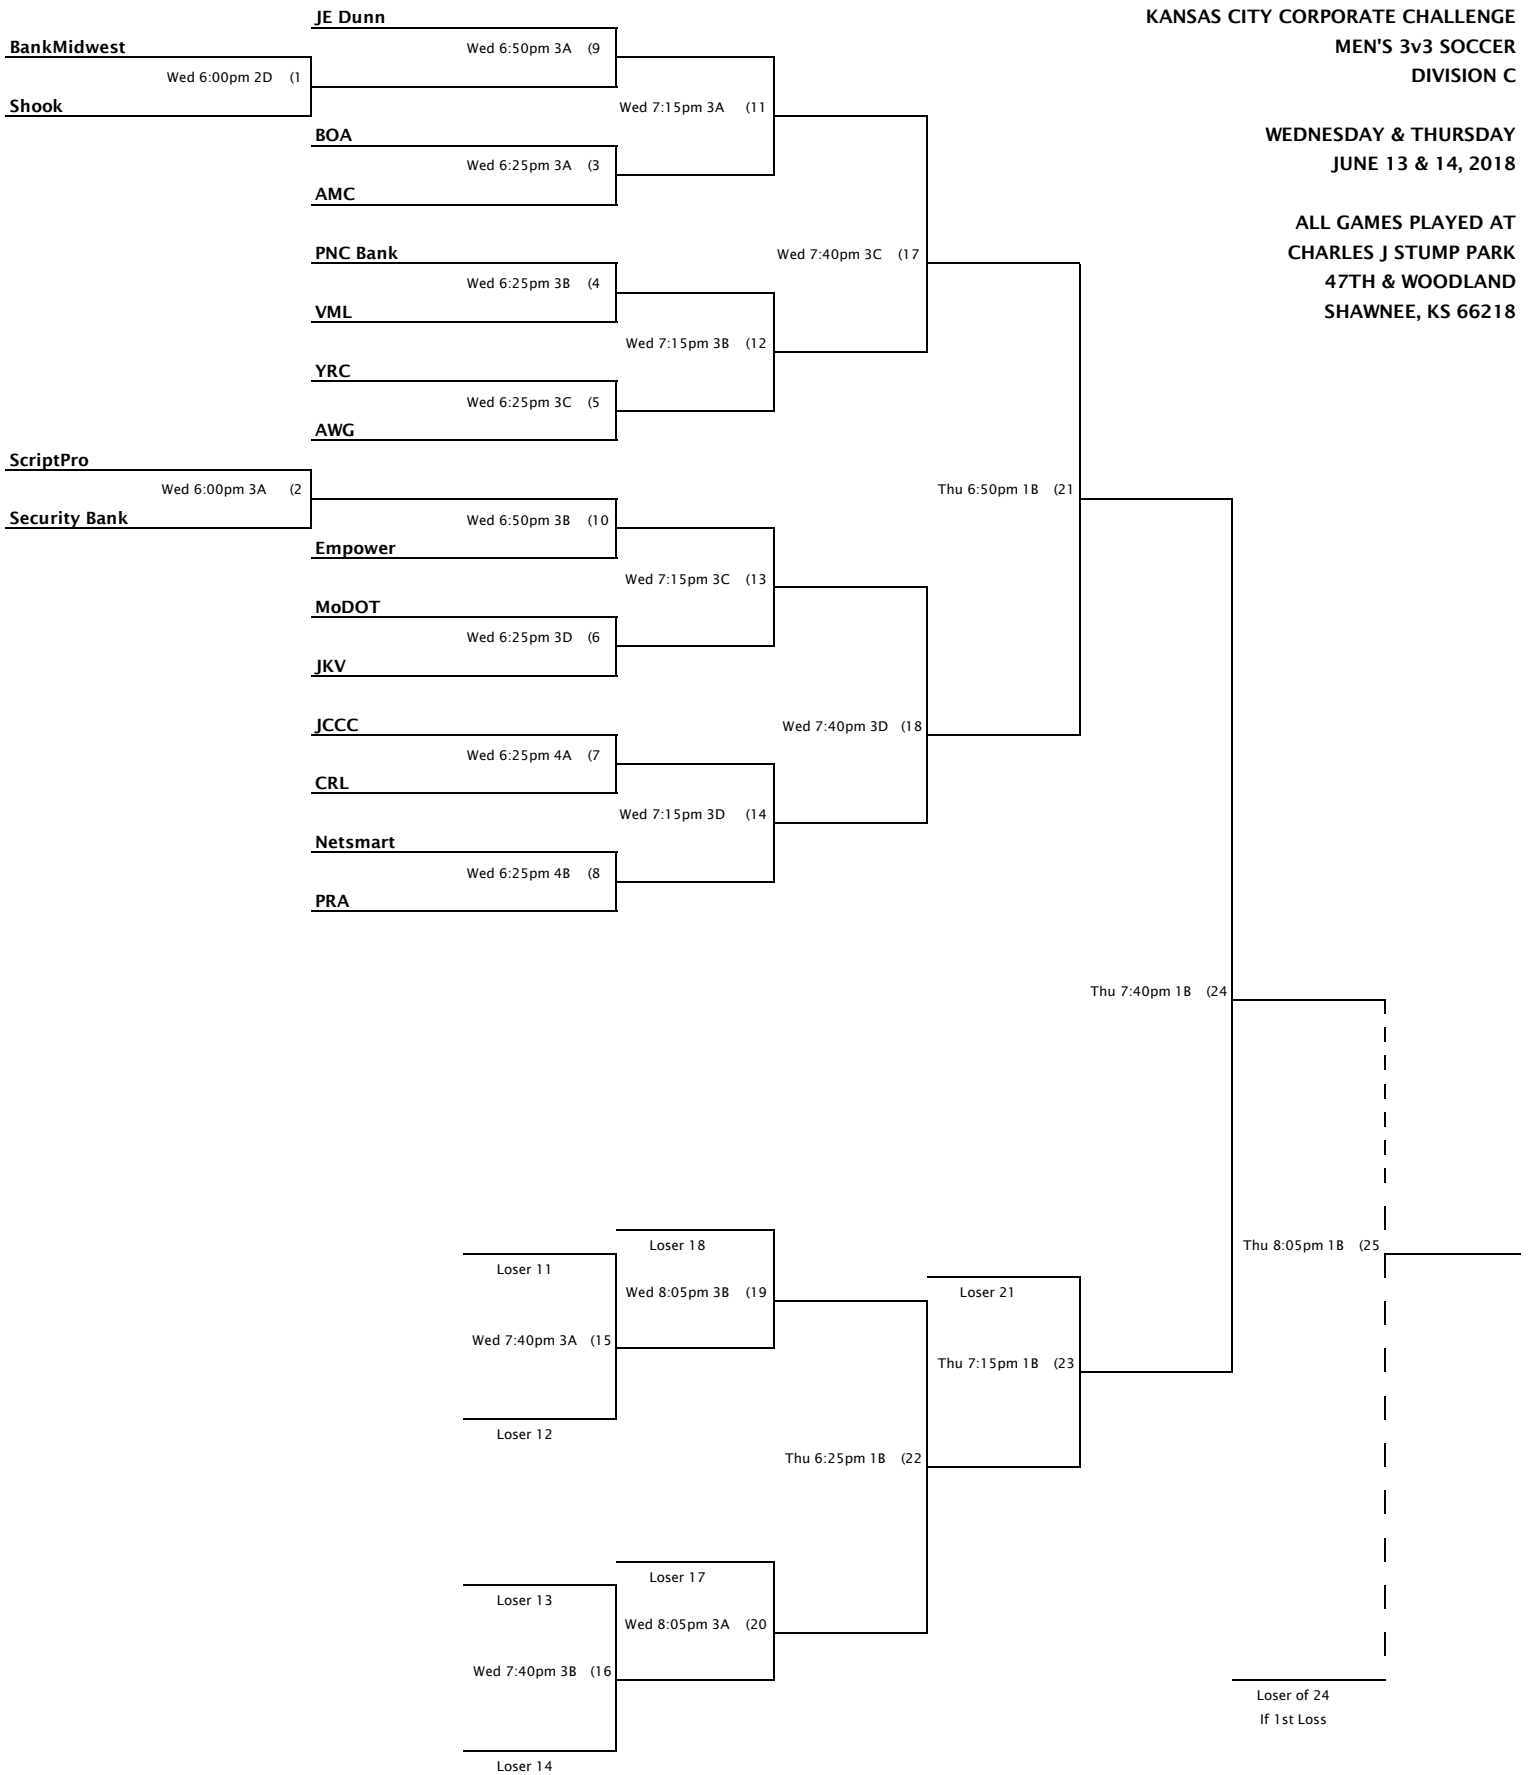

**KANSAS CITY CORPORATE CHALLENGE
MEN'S 3v3 SOCCER
DIVISION C**

**WEDNESDAY & THURSDAY
JUNE 13 & 14, 2018**

**ALL GAMES PLAYED AT
CHARLES J STUMP PARK
47TH & WOODLAND
SHAWNEE, KS 66218**