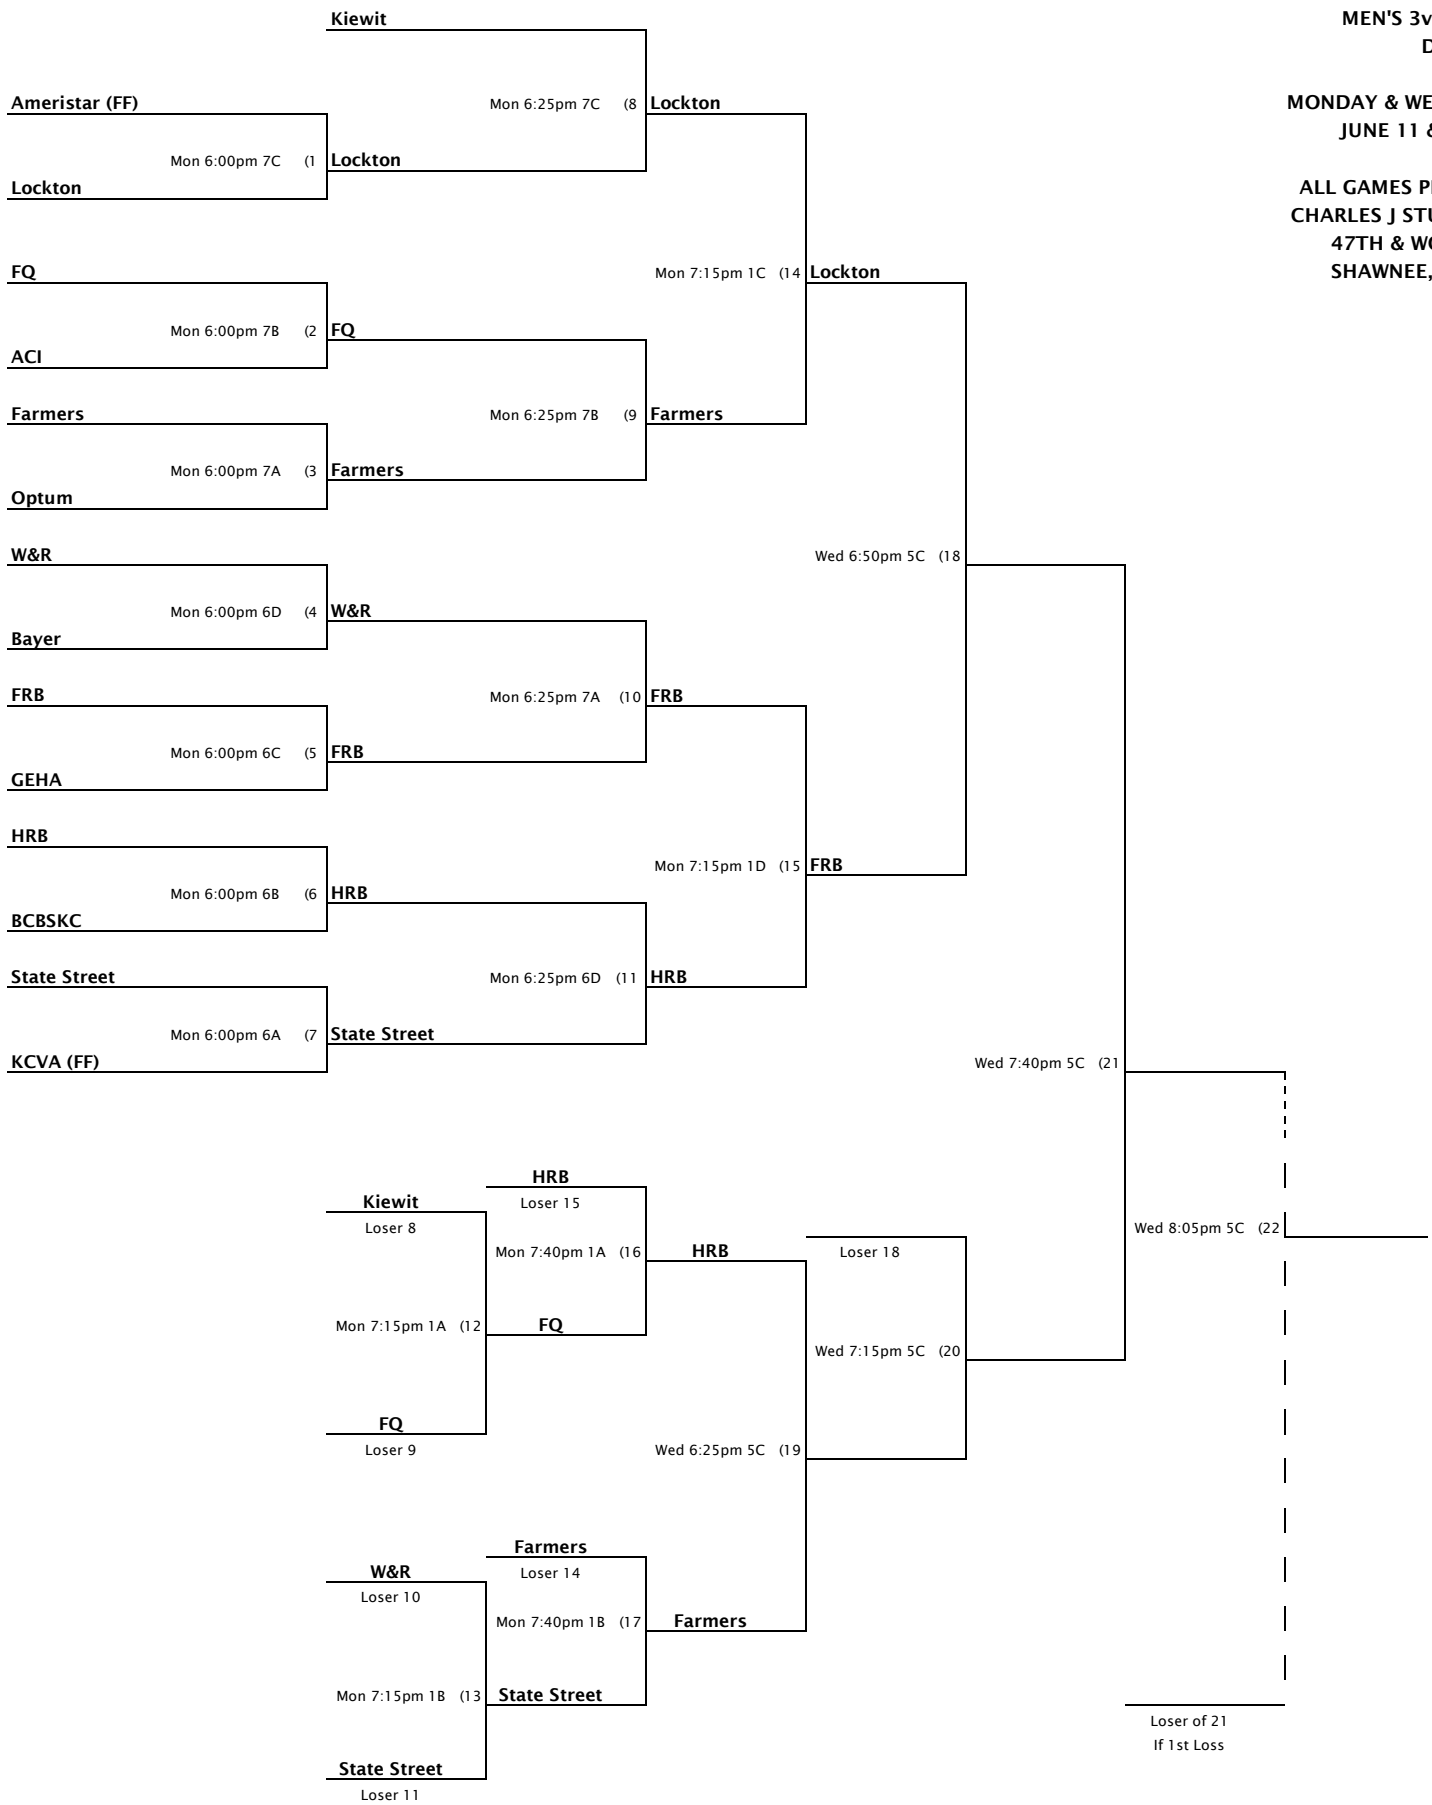

KANSAS CITY CORPORATE CHALLENGE
MEN'S 3v3 SOCCER
DIVISION B

MONDAY & WEDNESDAY
JUNE 11 & 13, 2018

ALL GAMES PLAYED AT
CHARLES J STUMP PARK
47TH & WOODLAND
SHAWNEE, KS 66218