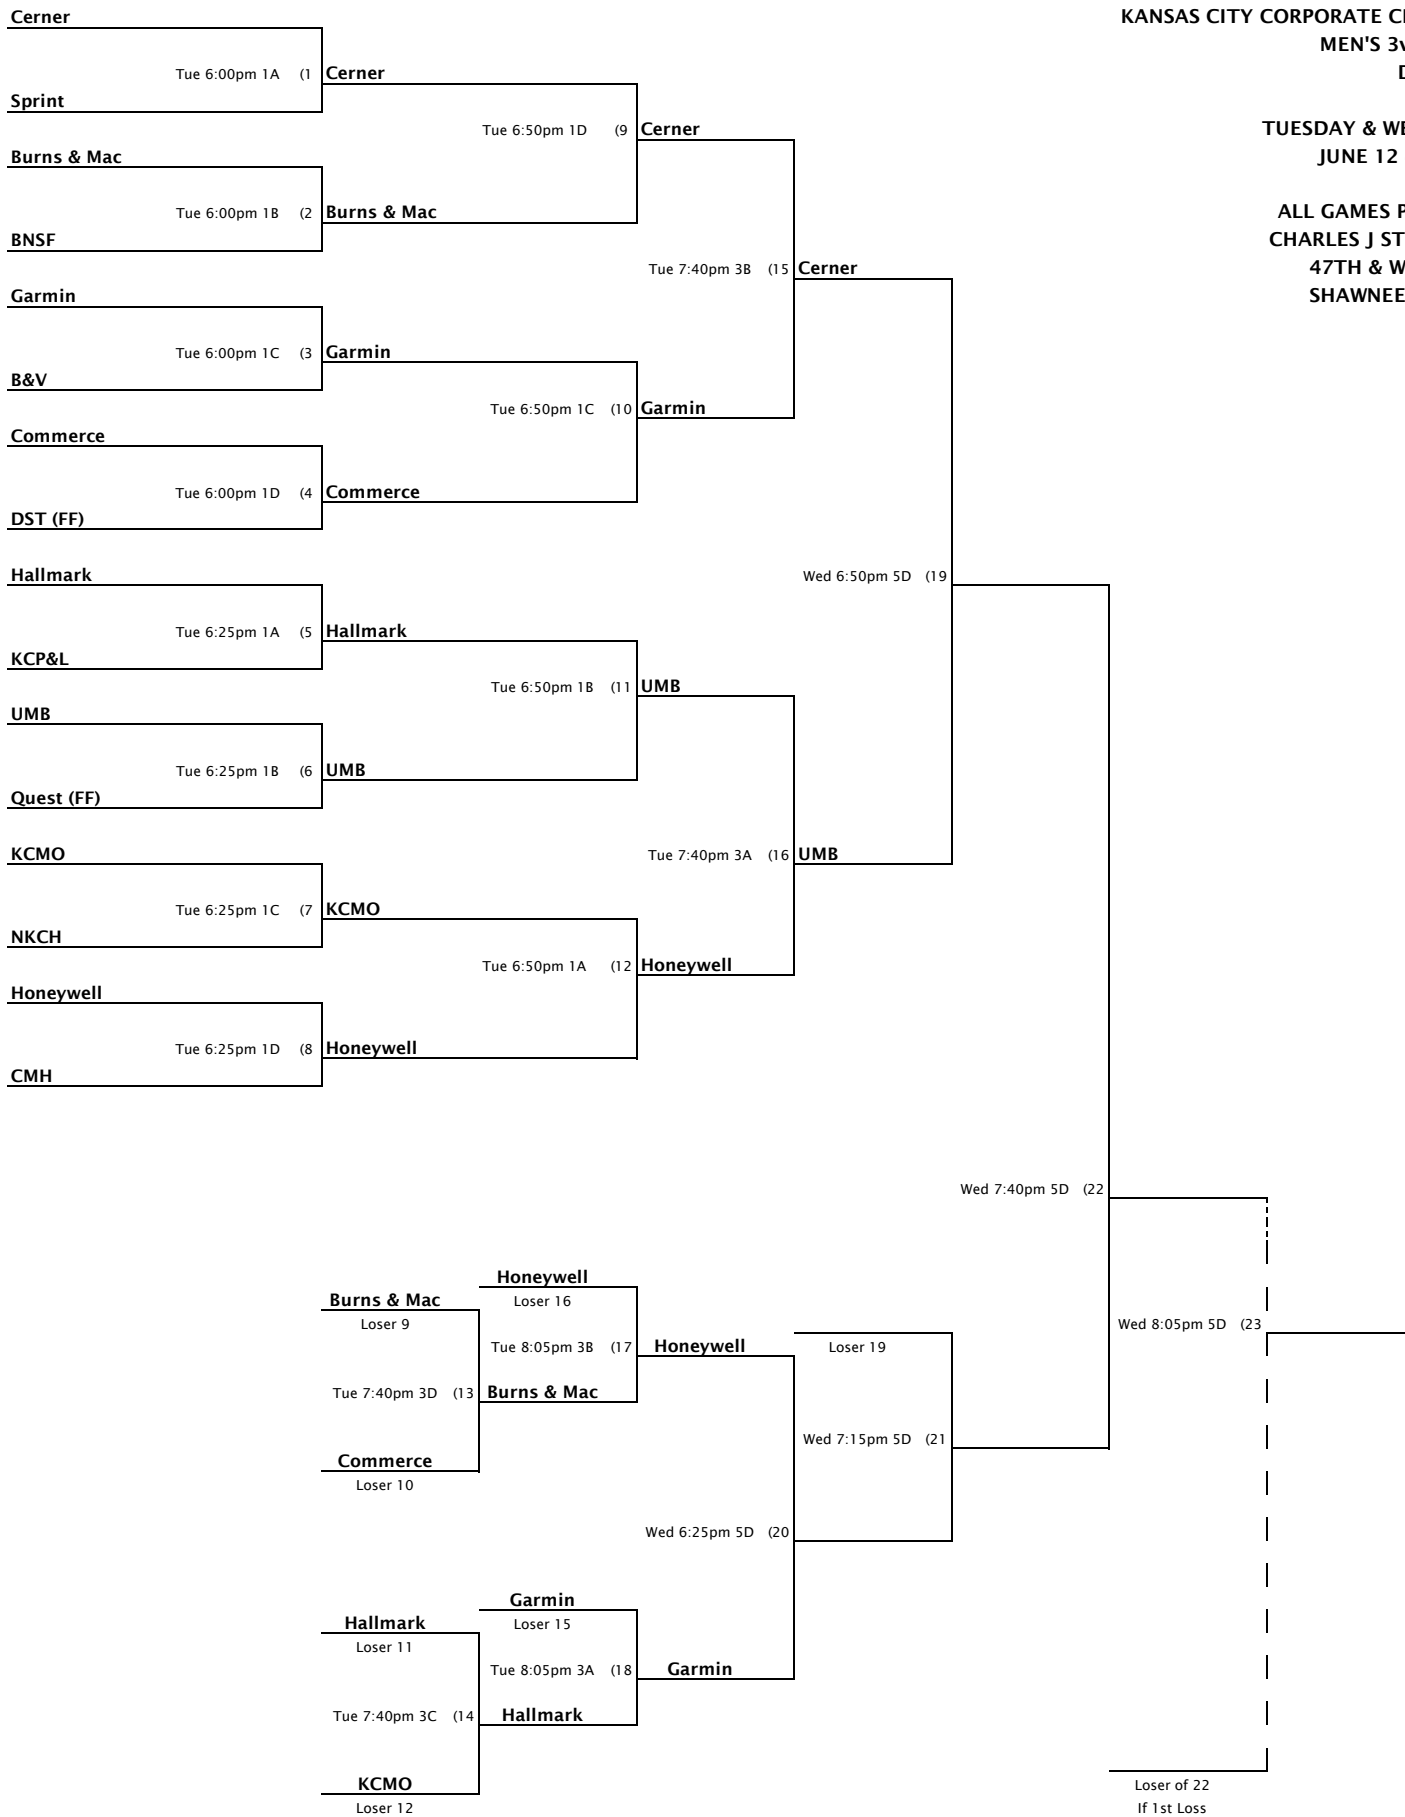

KANSAS CITY CORPORATE CHALLENGE
 MEN'S 3v3 SOCCER
 DIVISION A

TUESDAY & WEDNESDAY
 JUNE 12 & 13, 2018

ALL GAMES PLAYED AT
 CHARLES J STUMP PARK
 47TH & WOODLAND
 SHAWNEE, KS 66218

KANSAS CITY CORPORATE CHALLENGE
 MEN'S 3v3 SOCCER
 DIVISION B