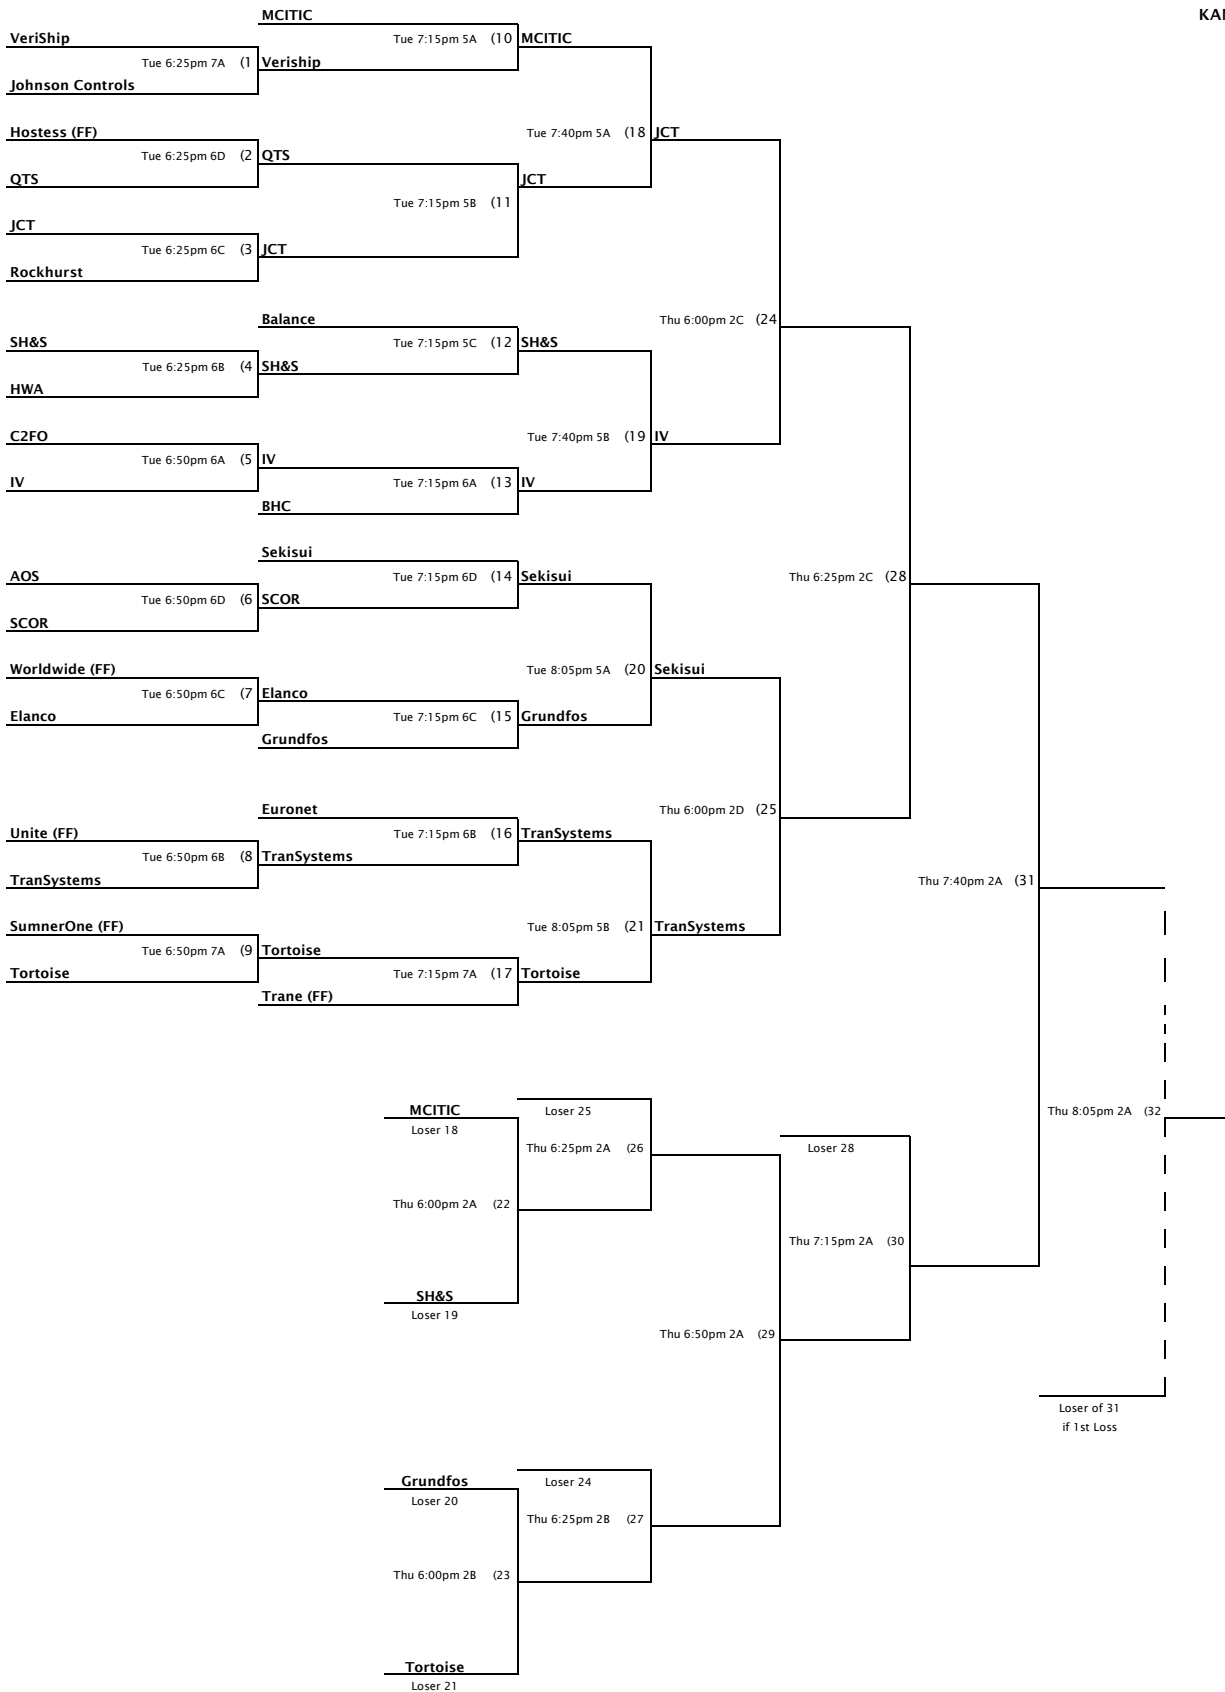

TUESDAY & THURSDAY
 JUNE 12 & 14, 2018

ALL GAMES PLAYED AT
 CHARLES J STUMP PARK
 47TH & WOODLAND
 SHAWNEE, KS 66218

MONDAY & WEDNESDAY
 JUNE 11 & 13, 2018

ALL GAMES PLAYED AT
 CHARLES J STUMP PARK
 47TH & WOODLAND
 SHAWNEE, KS 66218