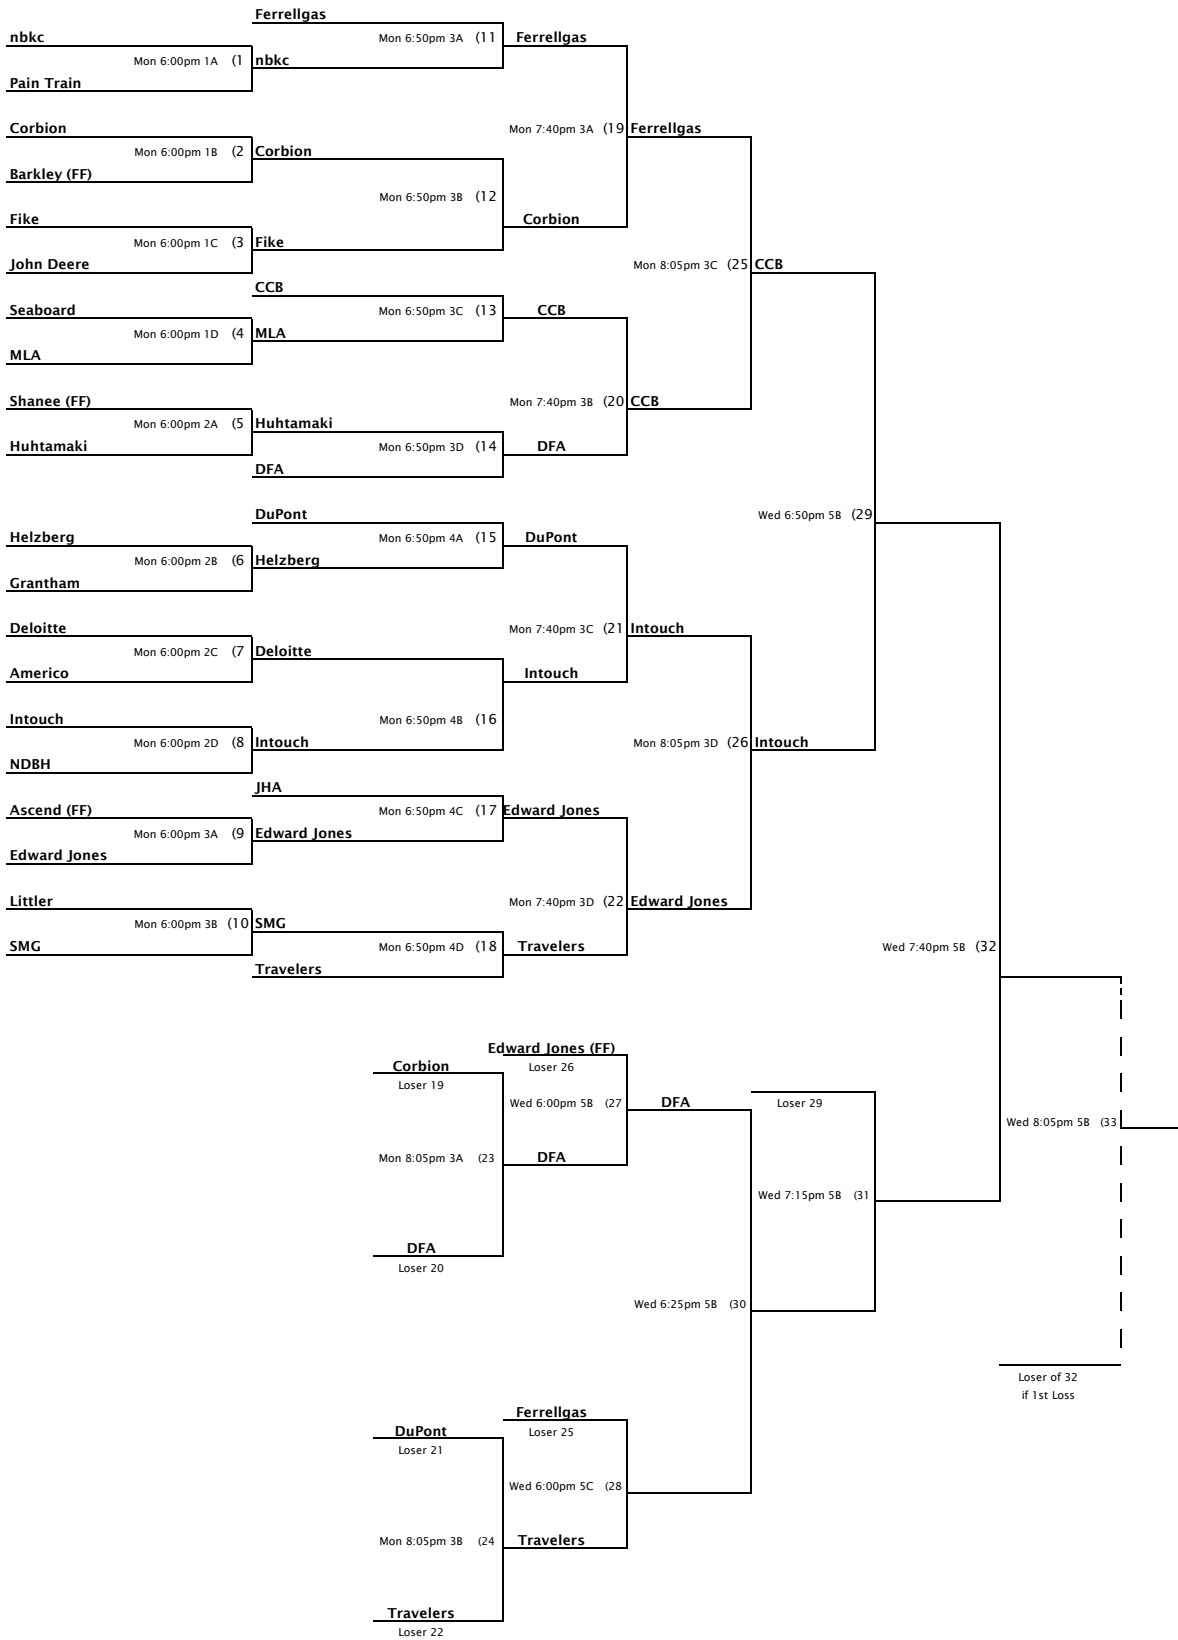

MONDAY & WEDNESDAY
JUNE 11 & 13, 2018

ALL GAMES PLAYED AT
CHARLES J STUMP PARK
47TH & WOODLAND
SHAWNEE, KS 66218