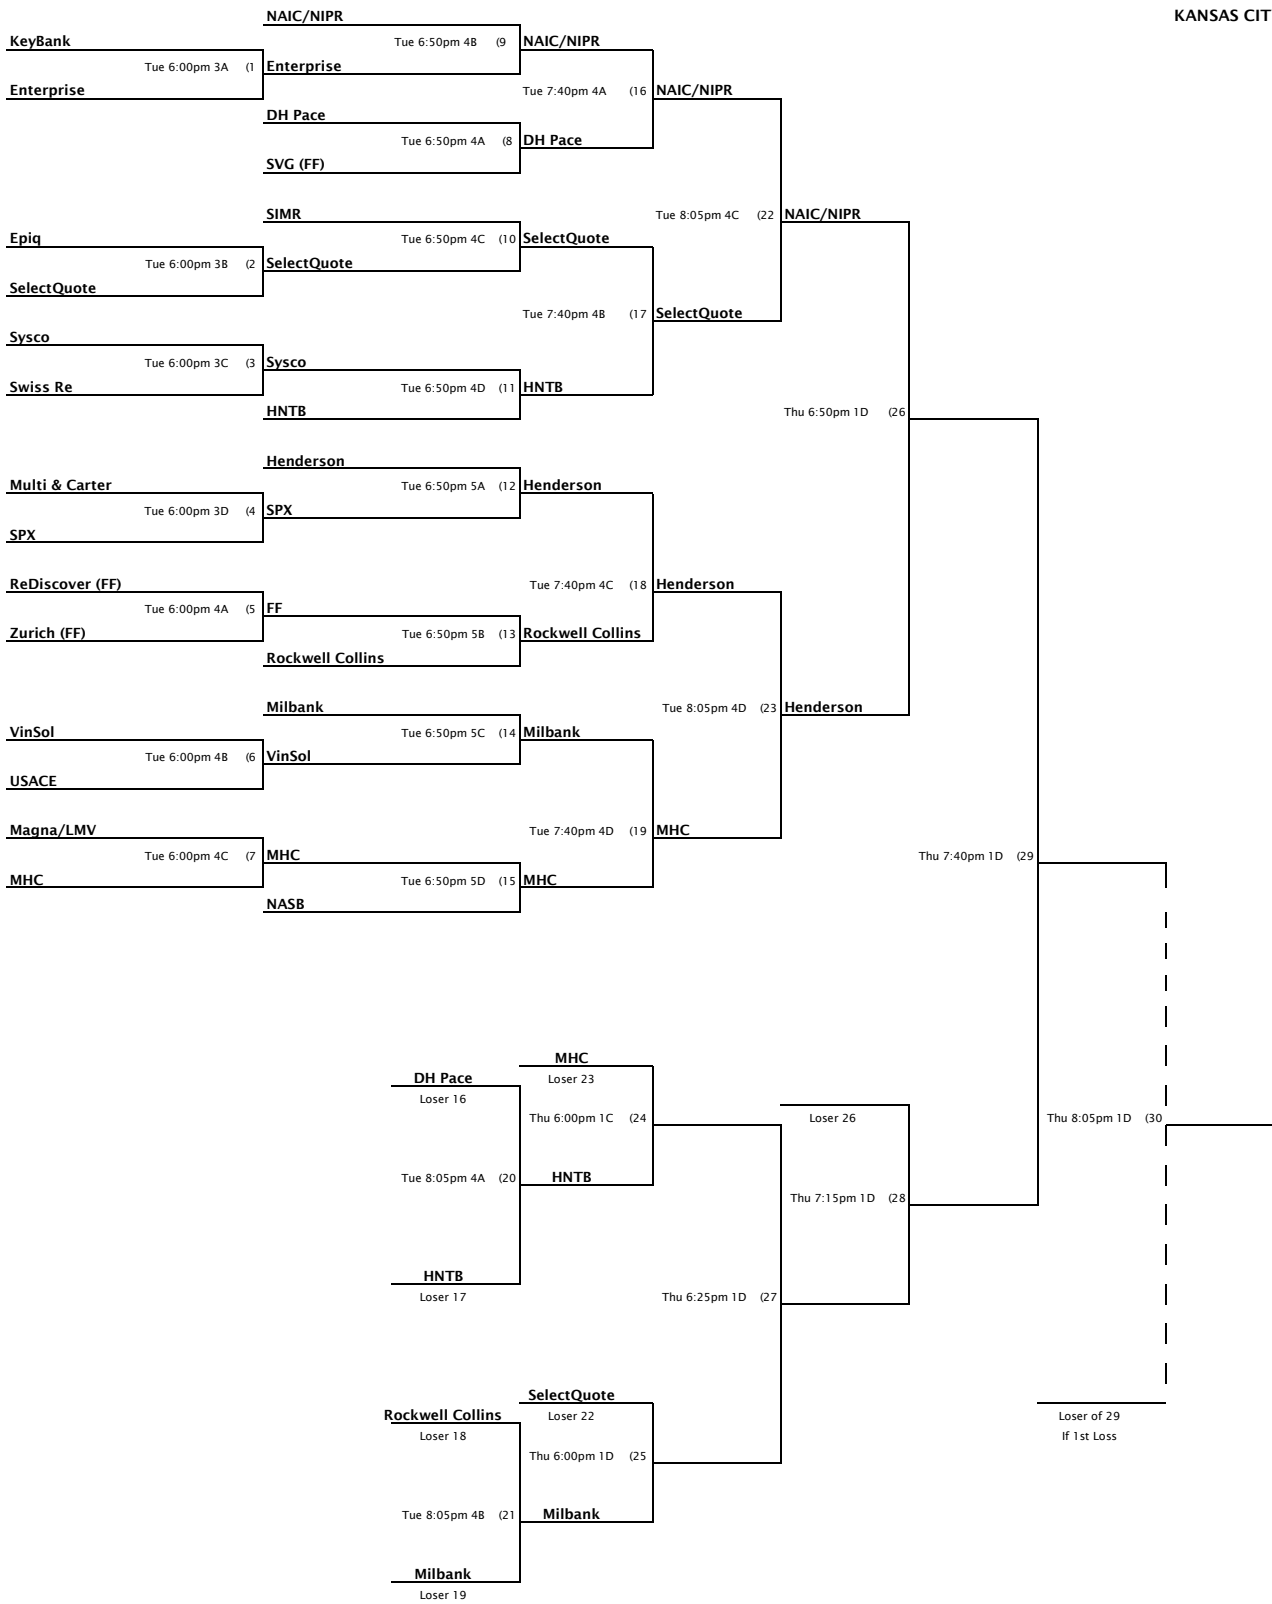

KANSAS CITY CORPORATE CHALLENGE
MEN'S 3v3 SOCCER
DIVISION D

TUESDAY & THURSDAY
JUNE 12 & 14, 2018

ALL GAMES PLAYED AT
CHARLES J STUMP PARK
47TH & WOODLAND
SHAWNEE, KS 66218