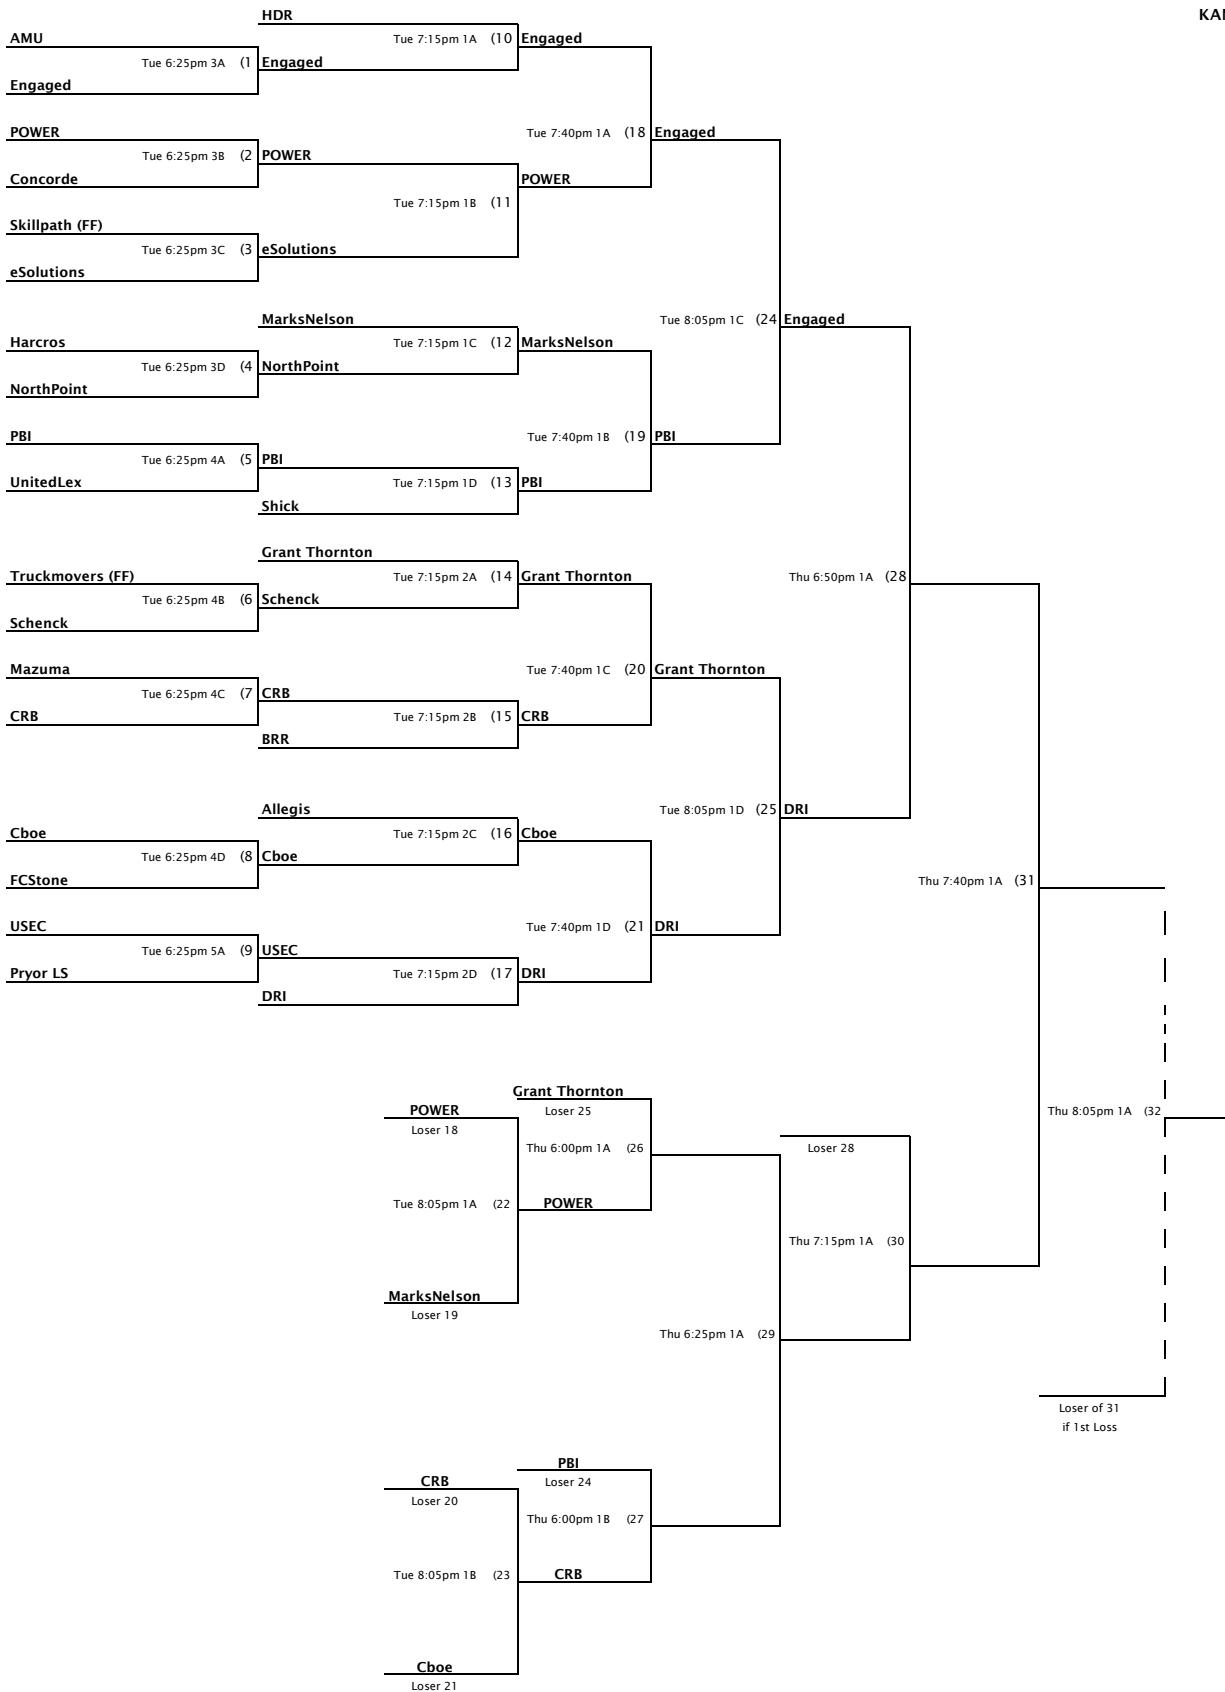

TUESDAY & THURSDAY
JUNE 12 & 14, 2018

ALL GAMES PLAYED AT
CHARLES J STUMP PARK
47TH & WOODLAND
SHAWNEE, KS 66218