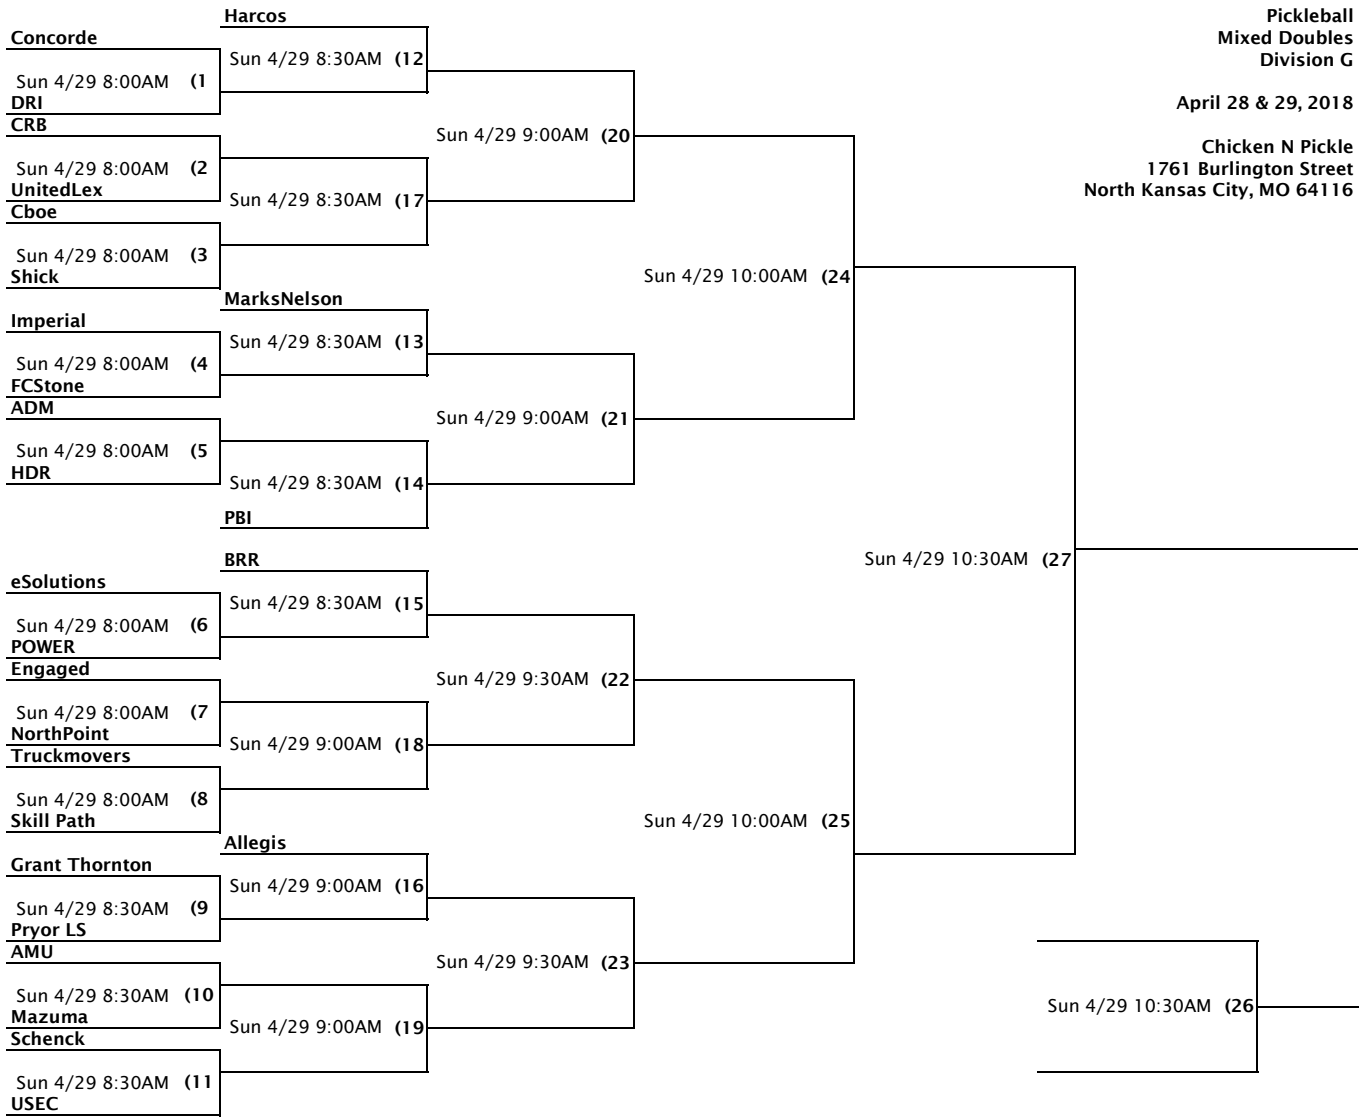

April 28 & 29, 2018

Chicken N Pickle  
1761 Burlington Street  
North Kansas City, MO 64116

**Pickleball  
Mixed Doubles  
Division D**

**April 28 & 29, 2018**

**Chicken N Pickle  
1761 Burlington Street  
North Kansas City, MO 64116**

Pickleball  
Mixed Doubles  
Division E

April 28 & 29, 2018

Chicken N Pickle  
1761 Burlington Street  
North Kansas City, MO 64116

Pickleball  
Mixed Doubles  
Division F

April 28 & 29, 2018

Chicken N Pickle  
1761 Burlington Street  
North Kansas City, MO 64116

Pickleball  
Mixed Doubles  
Division G

April 28 & 29, 2018

Chicken N Pickle  
1761 Burlington Street  
North Kansas City, MO 64116

Pickleball  
Mixed Doubles  
Division H

April 28 & 29, 2018

Chicken N Pickle  
1761 Burlington Street  
North Kansas City, MO 64116