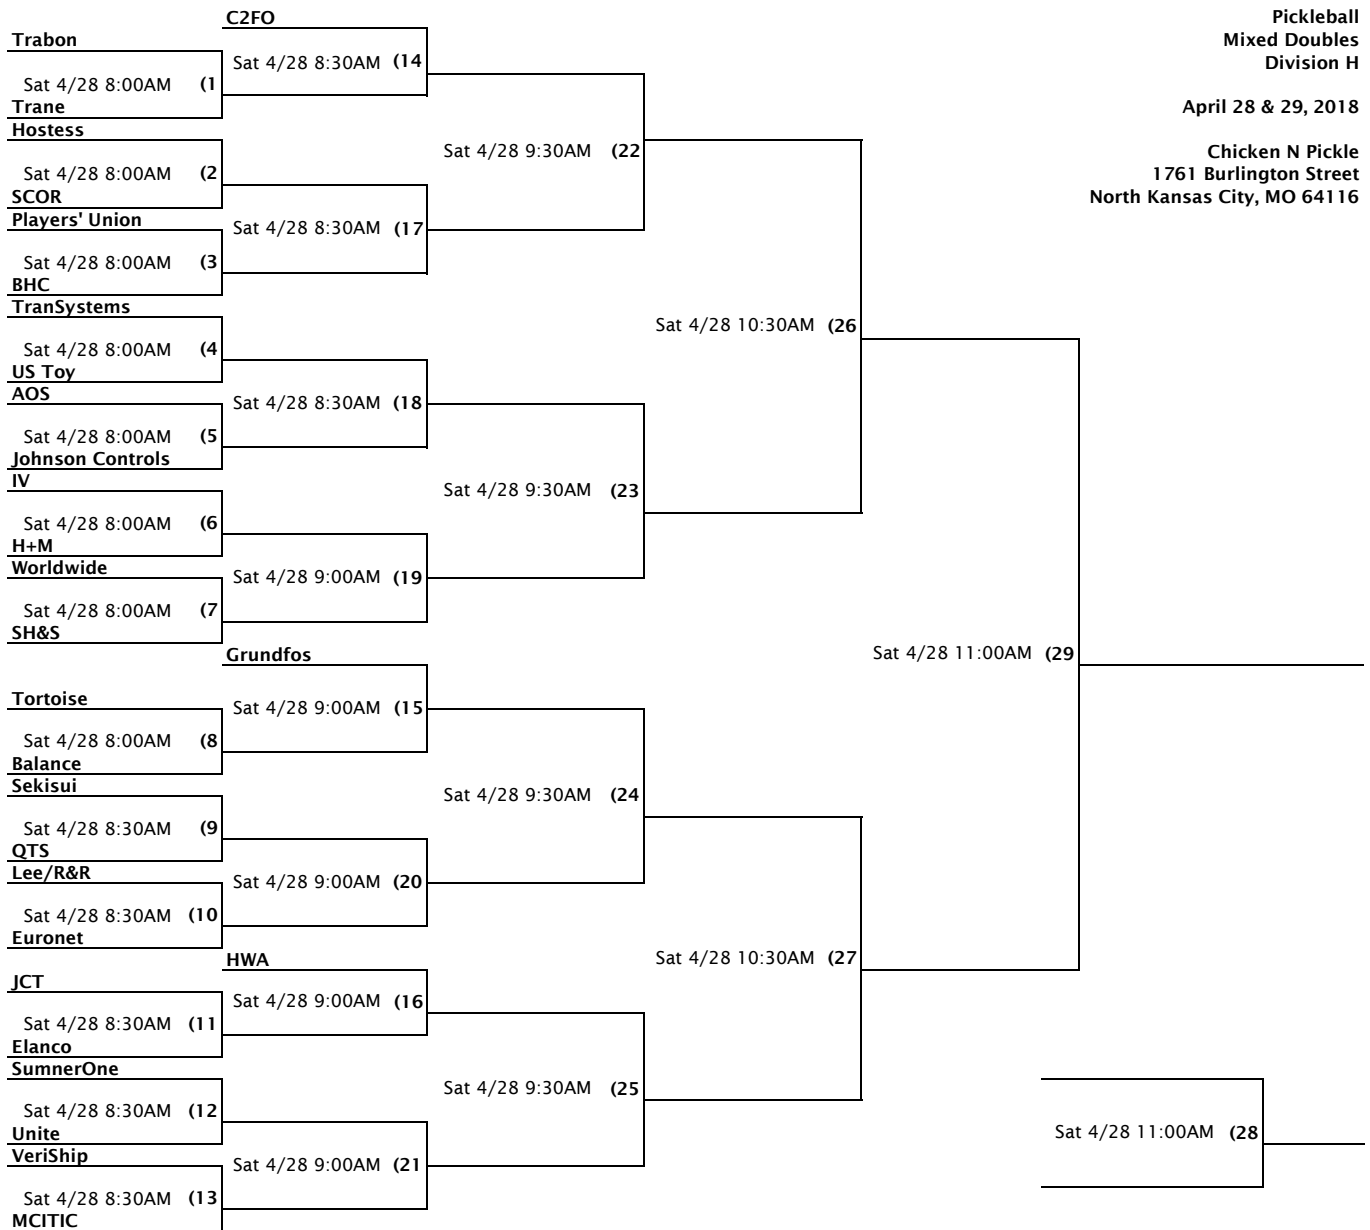

Pickleball  
Mixed Doubles  
Division G

April 28 & 29, 2018

Chicken N Pickle  
1761 Burlington Street  
North Kansas City, MO 64116

Pickleball  
Mixed Doubles  
Division H

April 28 & 29, 2018

Chicken N Pickle  
1761 Burlington Street  
North Kansas City, MO 64116