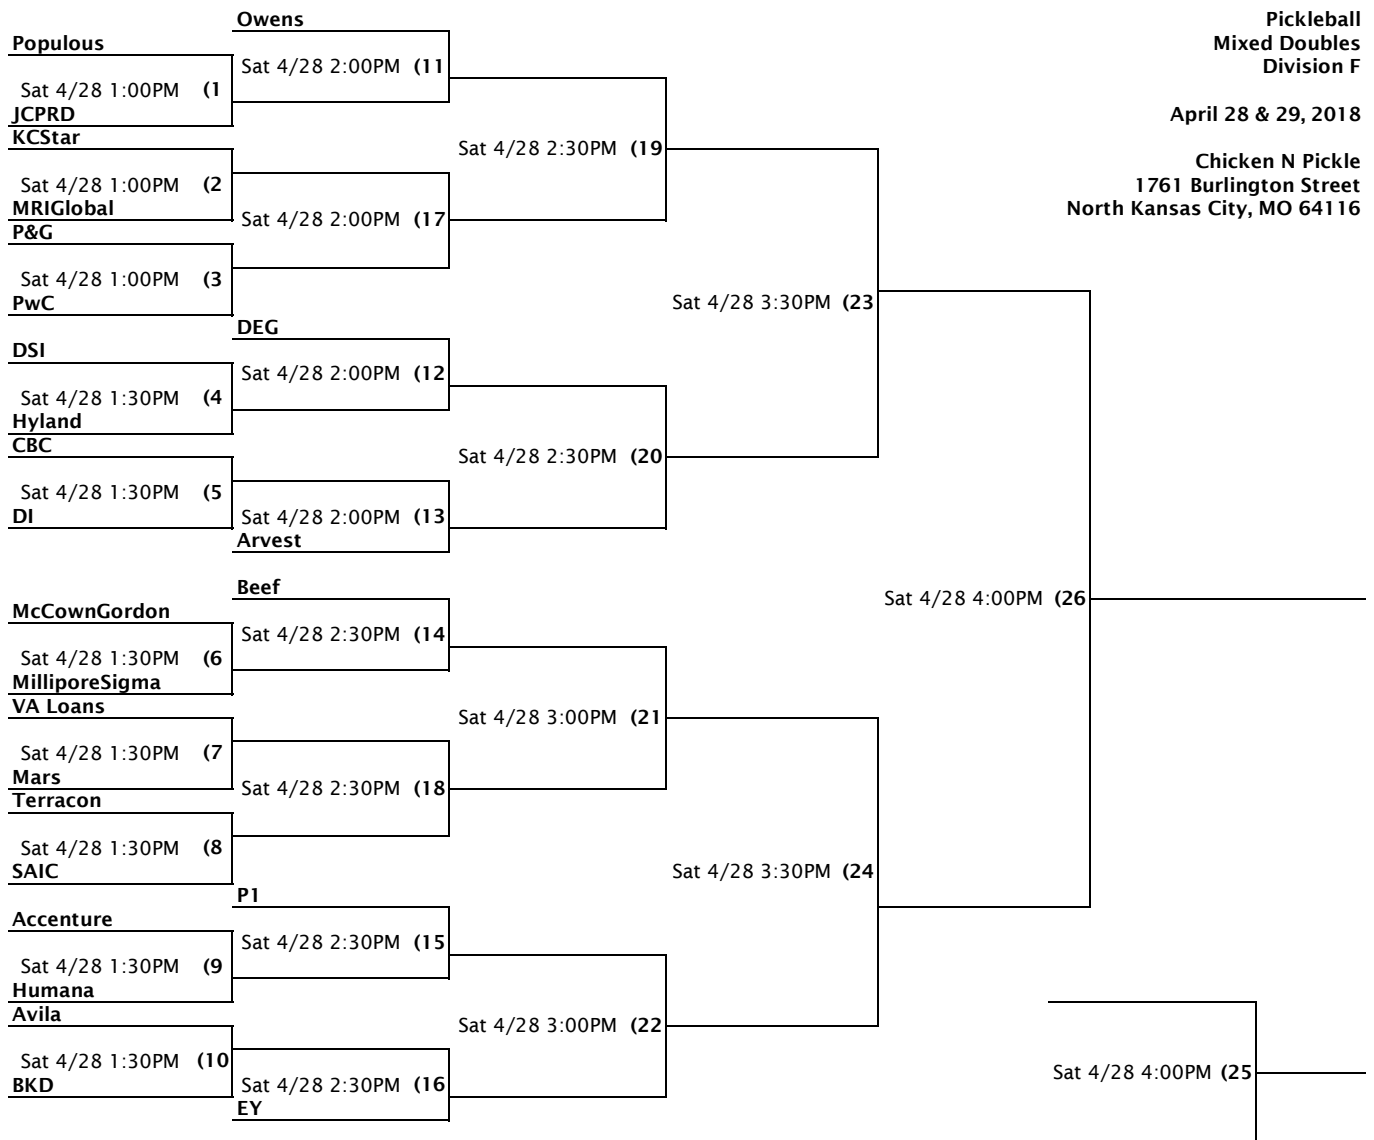

April 28 & 29, 2018

Chicken N Pickle  
1761 Burlington Street  
North Kansas City, MO 64116

**Pickleball  
Mixed Doubles  
Division D**

**April 28 & 29, 2018**

**Chicken N Pickle  
1761 Burlington Street  
North Kansas City, MO 64116**

Pickleball  
Mixed Doubles  
Division E

April 28 & 29, 2018

Chicken N Pickle  
1761 Burlington Street  
North Kansas City, MO 64116

Pickleball  
Mixed Doubles  
Division F

April 28 & 29, 2018

Chicken N Pickle  
1761 Burlington Street  
North Kansas City, MO 64116

Pickleball  
Mixed Doubles  
Division G

April 28 & 29, 2018

Chicken N Pickle  
1761 Burlington Street  
North Kansas City, MO 64116

Pickleball  
Mixed Doubles  
Division H

April 28 & 29, 2018

Chicken N Pickle  
1761 Burlington Street  
North Kansas City, MO 64116