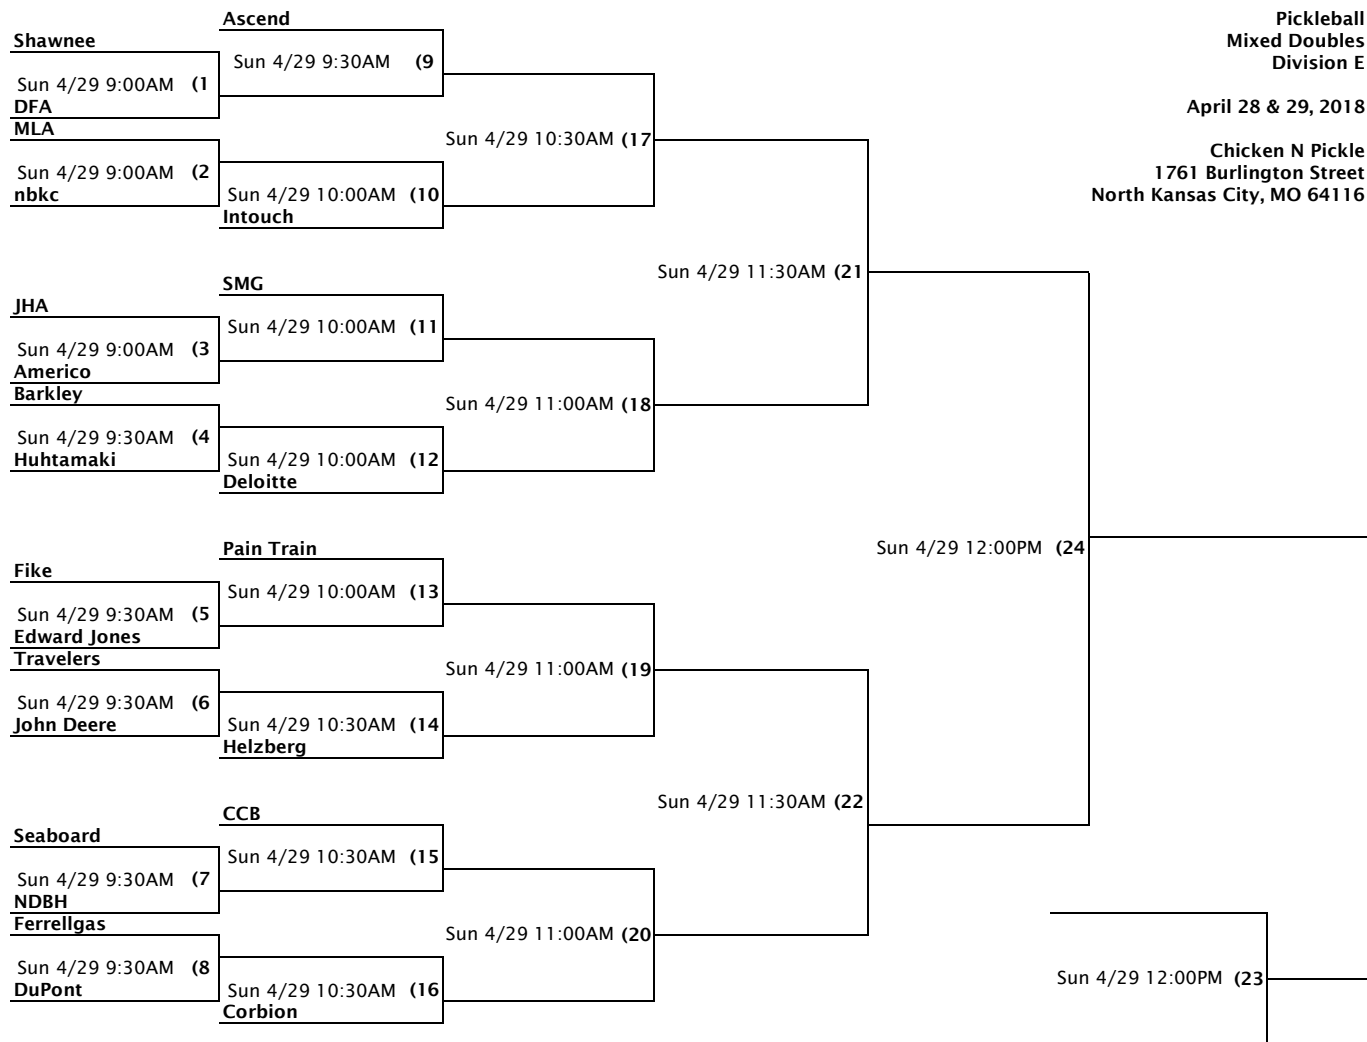

Sun 4/29 4:00PM (16)

Sun 4/29 4:00PM (15)

**Pickleball  
Mixed Doubles  
Division B**

**April 28 & 29, 2018**

**Chicken N Pickle  
1761 Burlington Street  
North Kansas City, MO 64116**

Pickleball  
Mixed Doubles  
Division C

April 28 & 29, 2018

Chicken N Pickle  
1761 Burlington Street  
North Kansas City, MO 64116

**Pickleball  
Mixed Doubles  
Division D**

**April 28 & 29, 2018**

**Chicken N Pickle  
1761 Burlington Street  
North Kansas City, MO 64116**

Pickleball  
Mixed Doubles  
Division E

April 28 & 29, 2018

Chicken N Pickle  
1761 Burlington Street  
North Kansas City, MO 64116

Pickleball  
Mixed Doubles  
Division F

April 28 & 29, 2018

Chicken N Pickle  
1761 Burlington Street  
North Kansas City, MO 64116