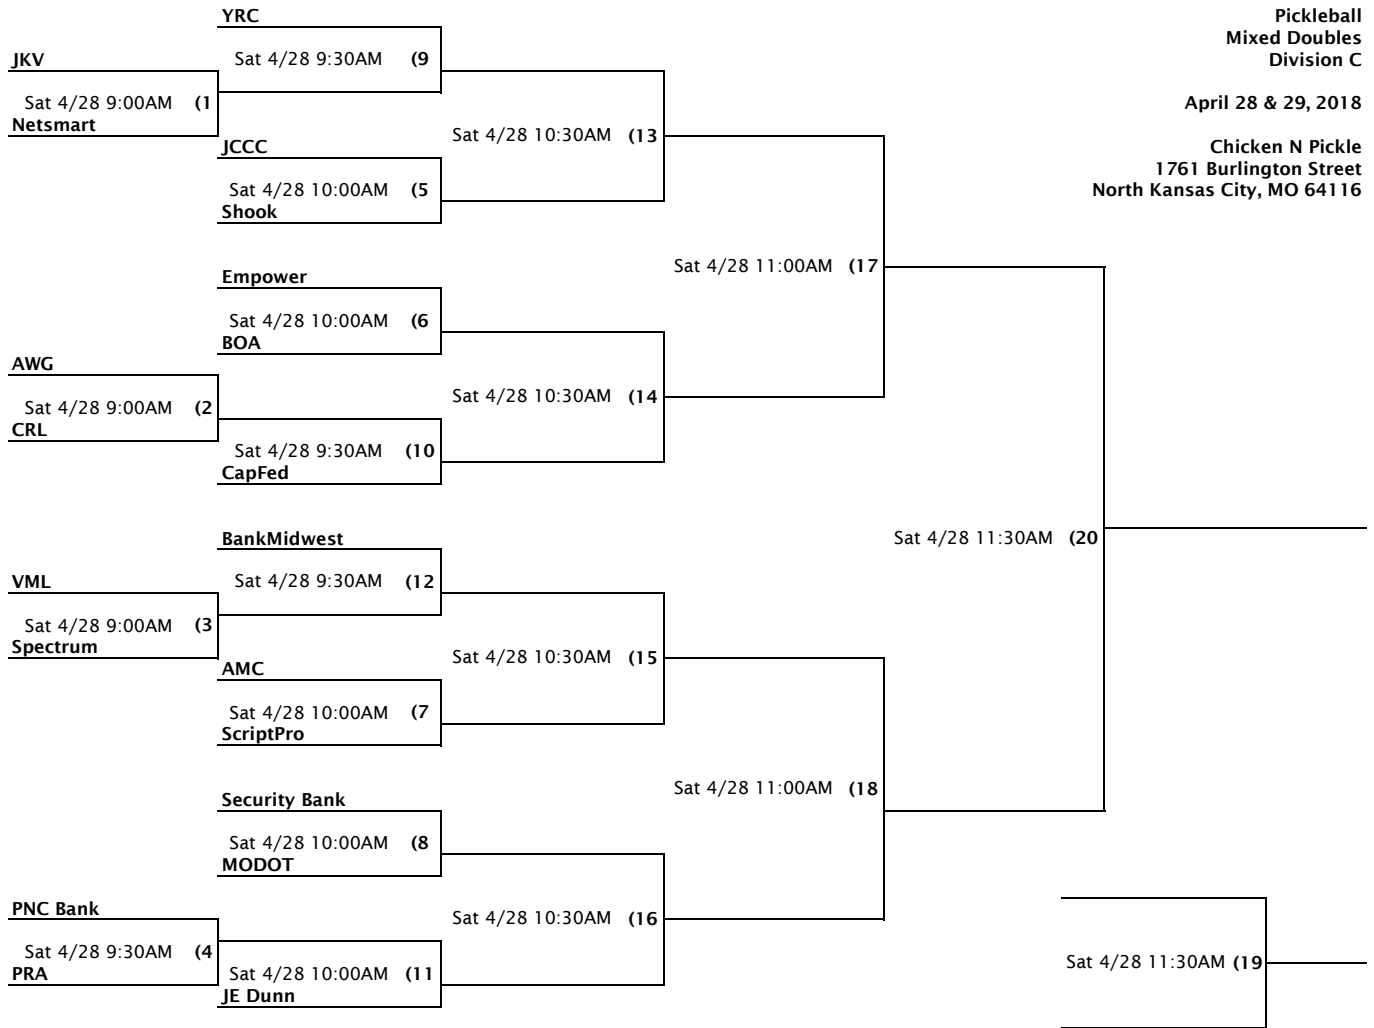

Sun 4/29 4:00PM (16)

Sun 4/29 4:00PM (15)

**Pickleball  
Mixed Doubles  
Division B**

**April 28 & 29, 2018**

**Chicken N Pickle  
1761 Burlington Street  
North Kansas City, MO 64116**

Pickleball  
Mixed Doubles  
Division C

April 28 & 29, 2018

Chicken N Pickle  
1761 Burlington Street  
North Kansas City, MO 64116

**Pickleball  
Mixed Doubles  
Division D**

**April 28 & 29, 2018**

**Chicken N Pickle  
1761 Burlington Street  
North Kansas City, MO 64116**