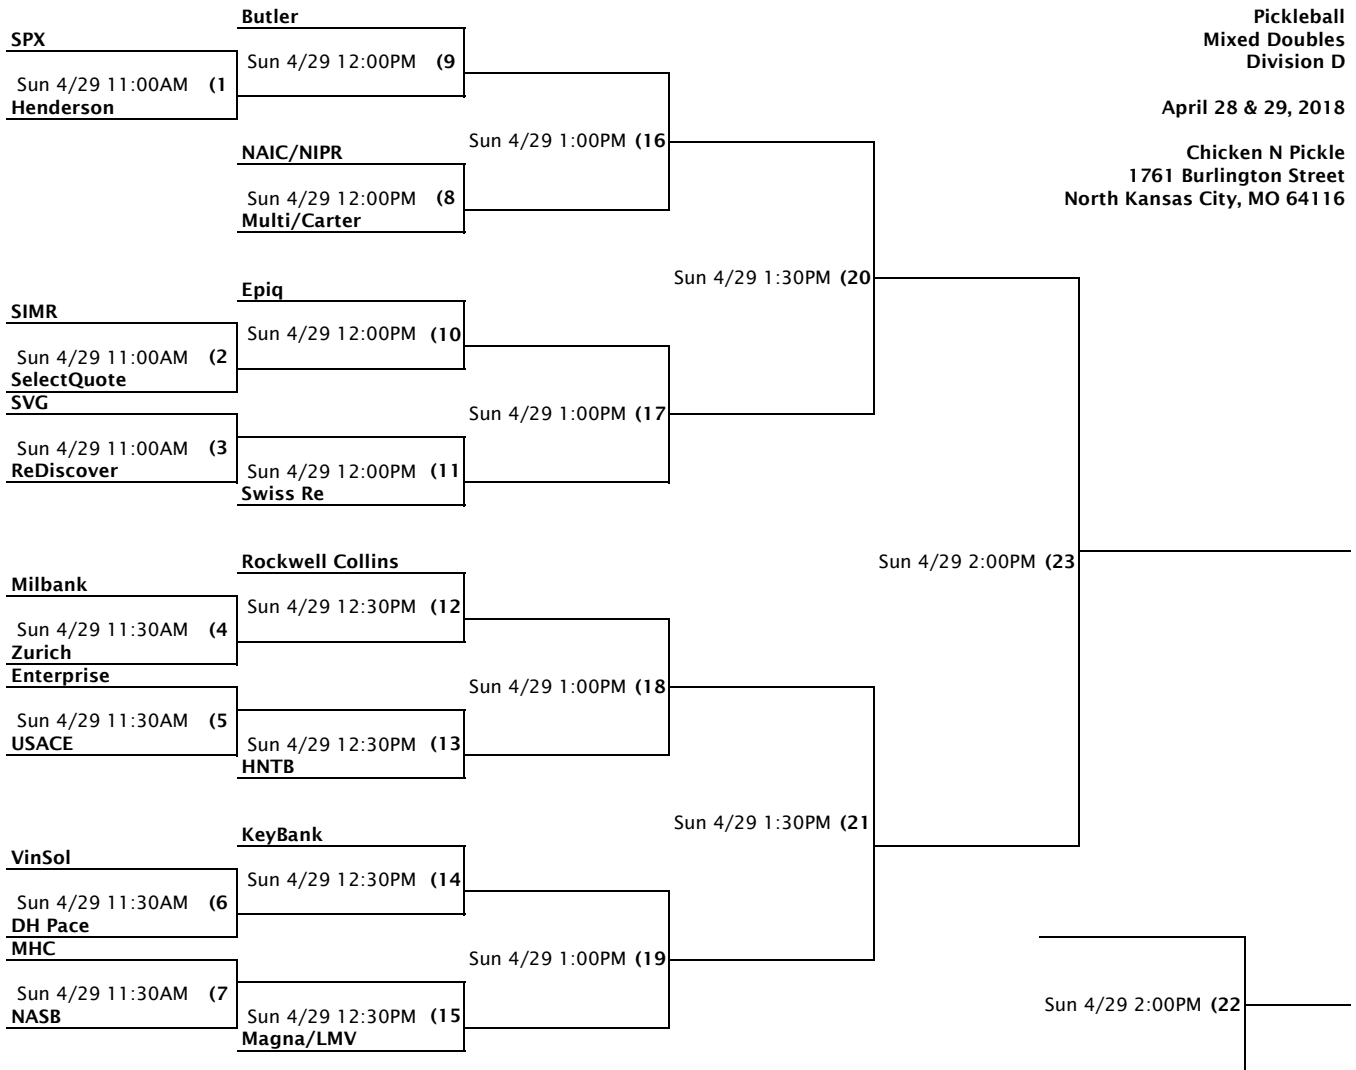

Sun 4/29 4:00PM (16)

Sun 4/29 4:00PM (15)

**Pickleball  
Mixed Doubles  
Division B**

**April 28 & 29, 2018**

**Chicken N Pickle  
1761 Burlington Street  
North Kansas City, MO 64116**

Pickleball  
Mixed Doubles  
Division C

April 28 & 29, 2018

Chicken N Pickle  
1761 Burlington Street  
North Kansas City, MO 64116

**Pickleball  
Mixed Doubles  
Division D**

**April 28 & 29, 2018**

**Chicken N Pickle  
1761 Burlington Street  
North Kansas City, MO 64116**

Pickleball  
Mixed Doubles  
Division E

April 28 & 29, 2018

Chicken N Pickle  
1761 Burlington Street  
North Kansas City, MO 64116

Pickleball  
Mixed Doubles  
Division F

April 28 & 29, 2018

Chicken N Pickle  
1761 Burlington Street  
North Kansas City, MO 64116