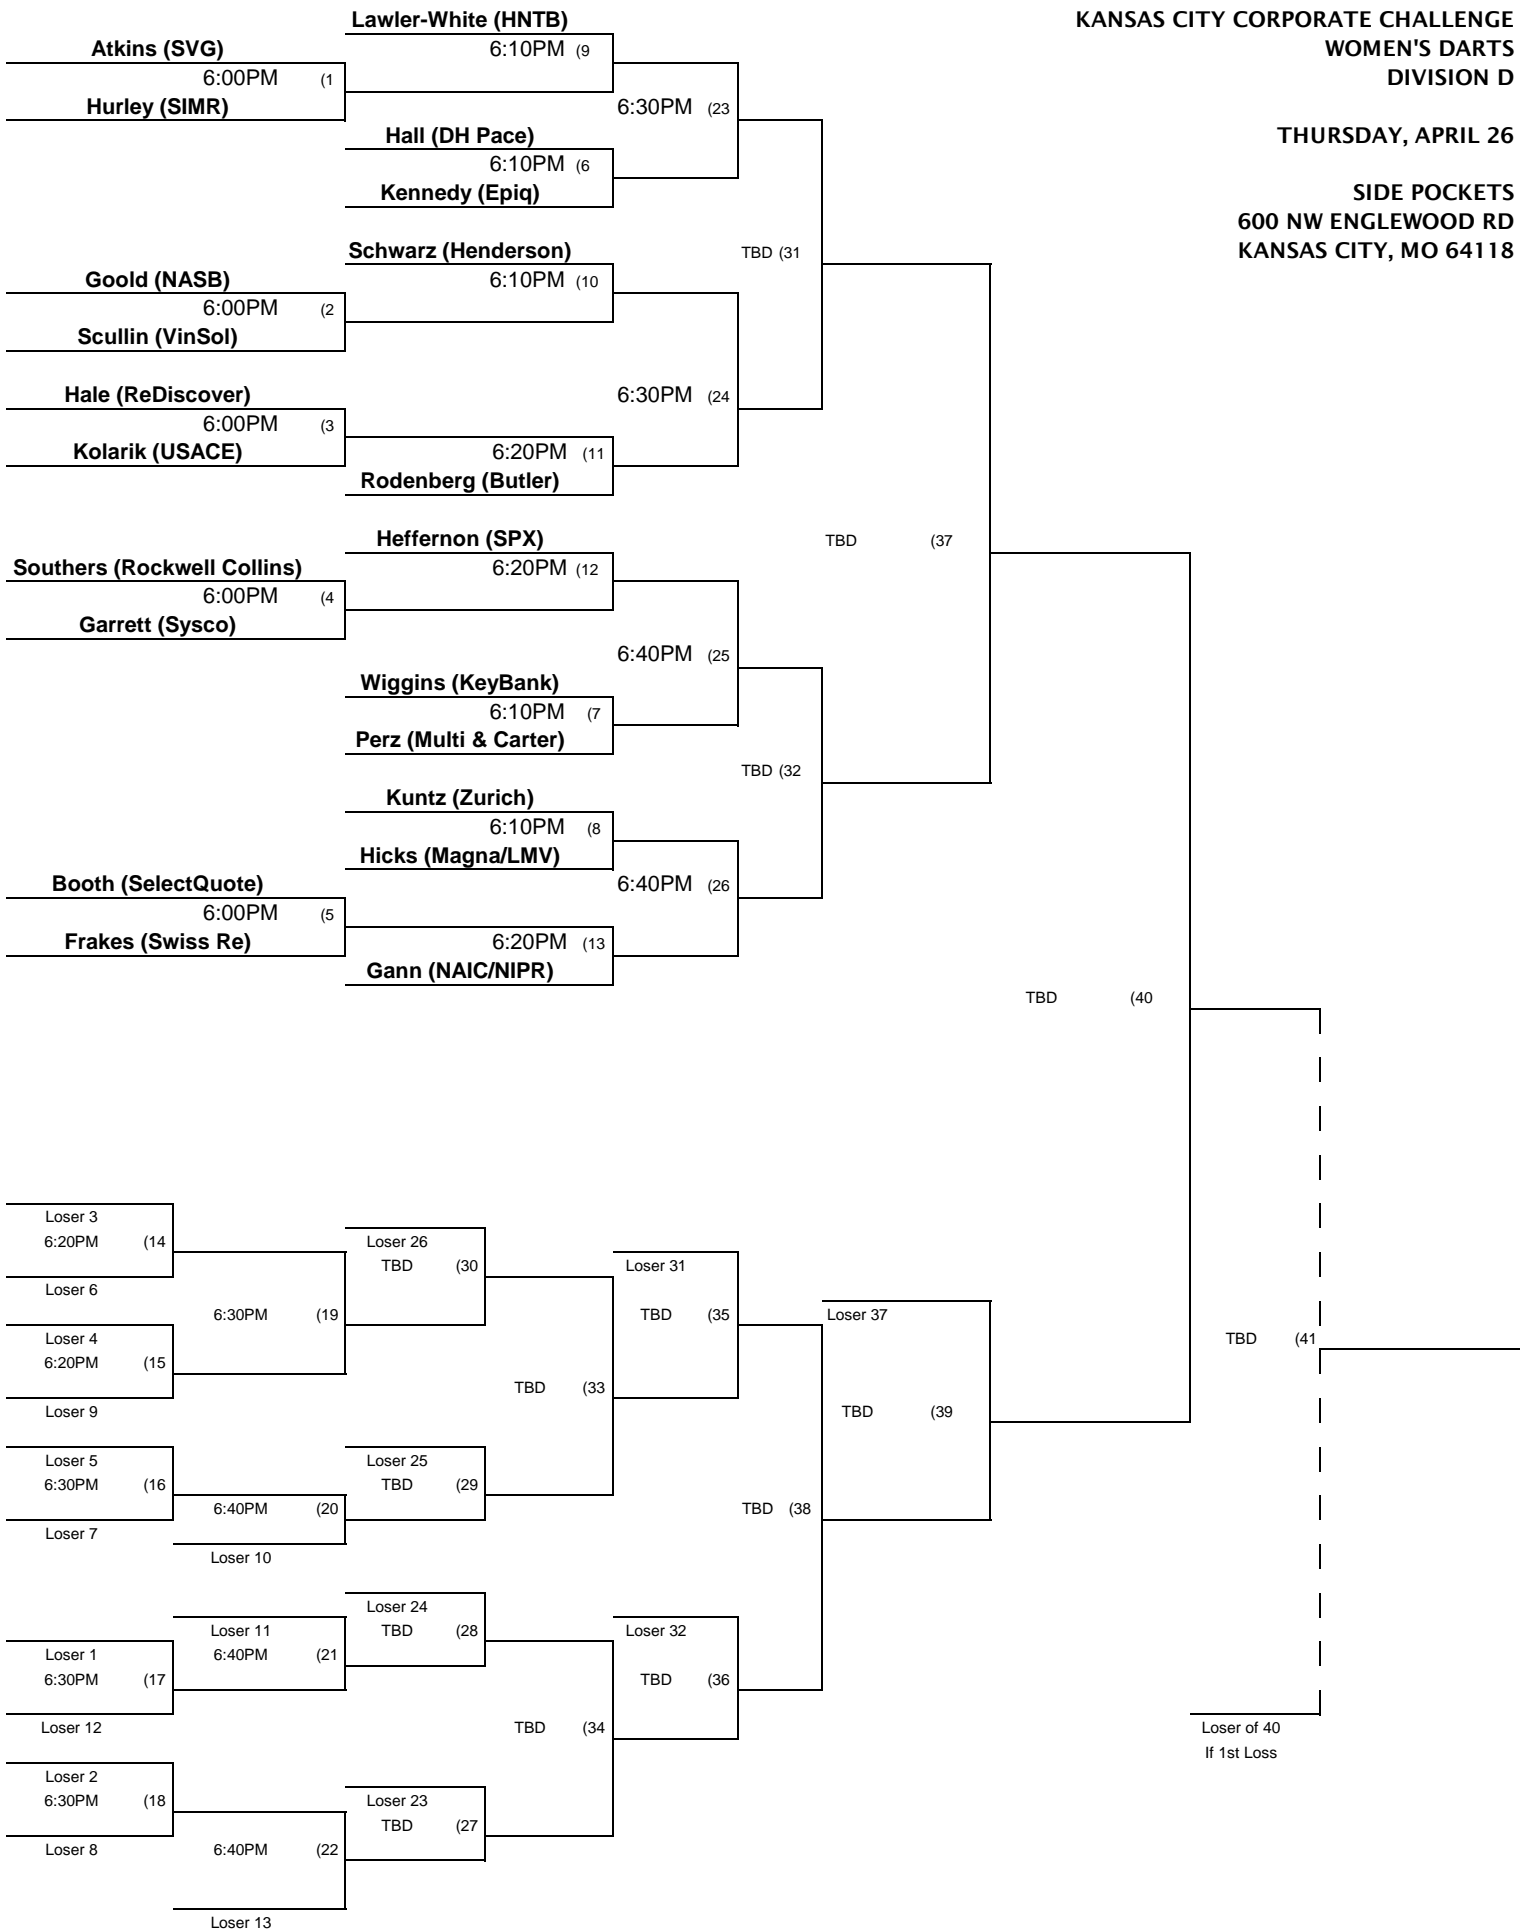

**KANSAS CITY CORPORATE CHALLENGE
WOMEN'S DARTS
DIVISION D**

THURSDAY, APRIL 26

**SIDE POCKETS
600 NW ENGLEWOOD RD
KANSAS CITY, MO 64118**