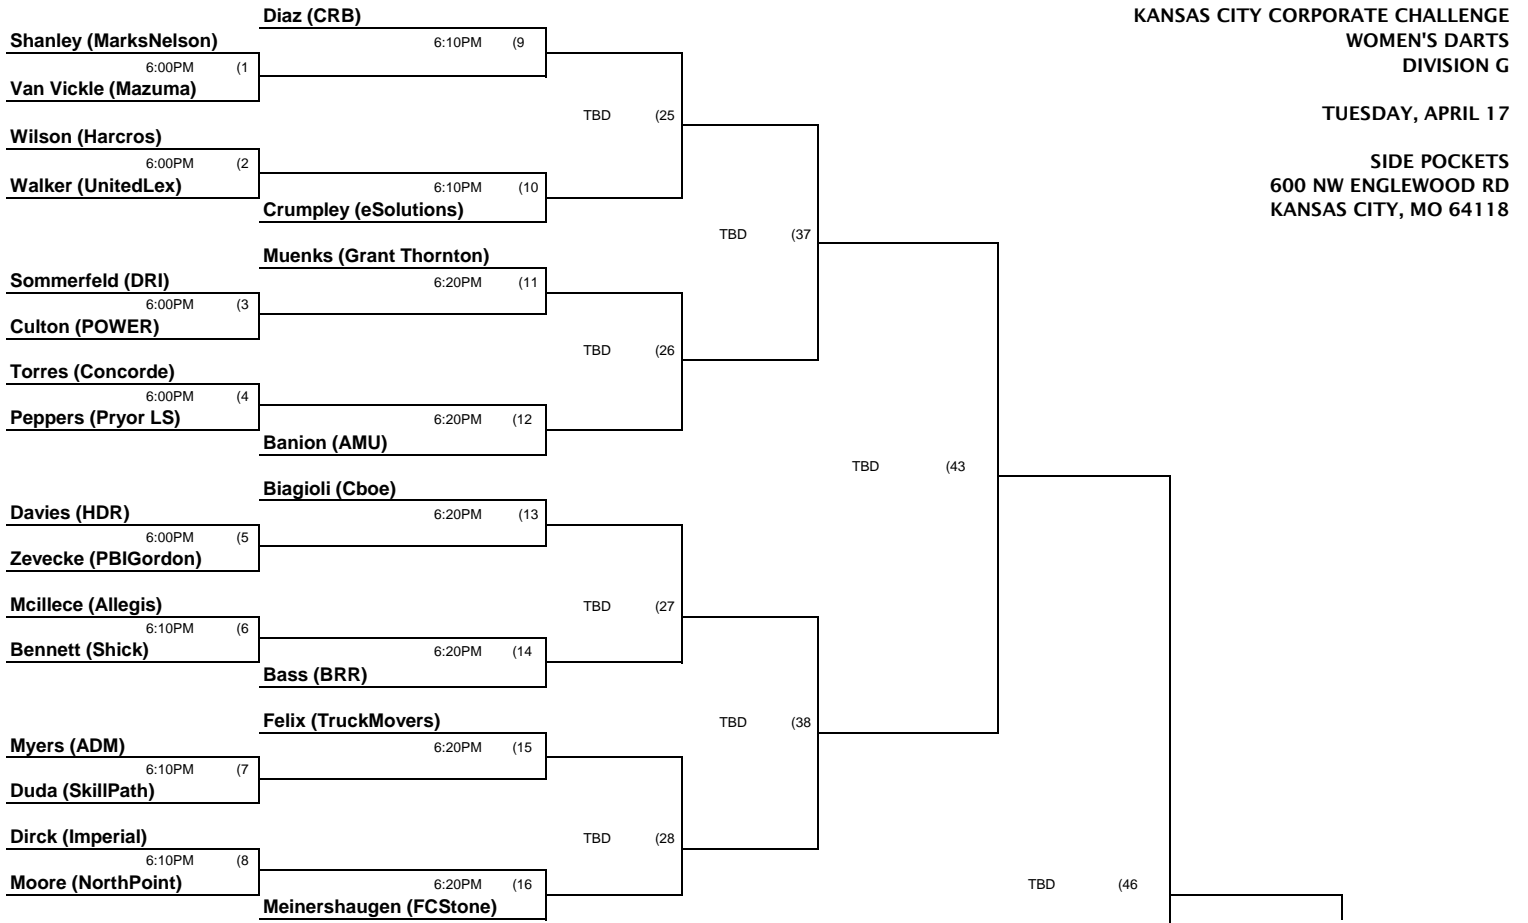

**Young (MilliporeSigma)**

**Irvin-Black (Beef)**

**Lackey (CBC)**

**Castelli (Accenture)**

KANSAS CITY CORPORATE CHALLENGE  
WOMEN'S DARTS  
DIVISION G

TUESDAY, APRIL 17

SIDE POCKETS  
600 NW ENGLEWOOD RD  
KANSAS CITY, MO 64118