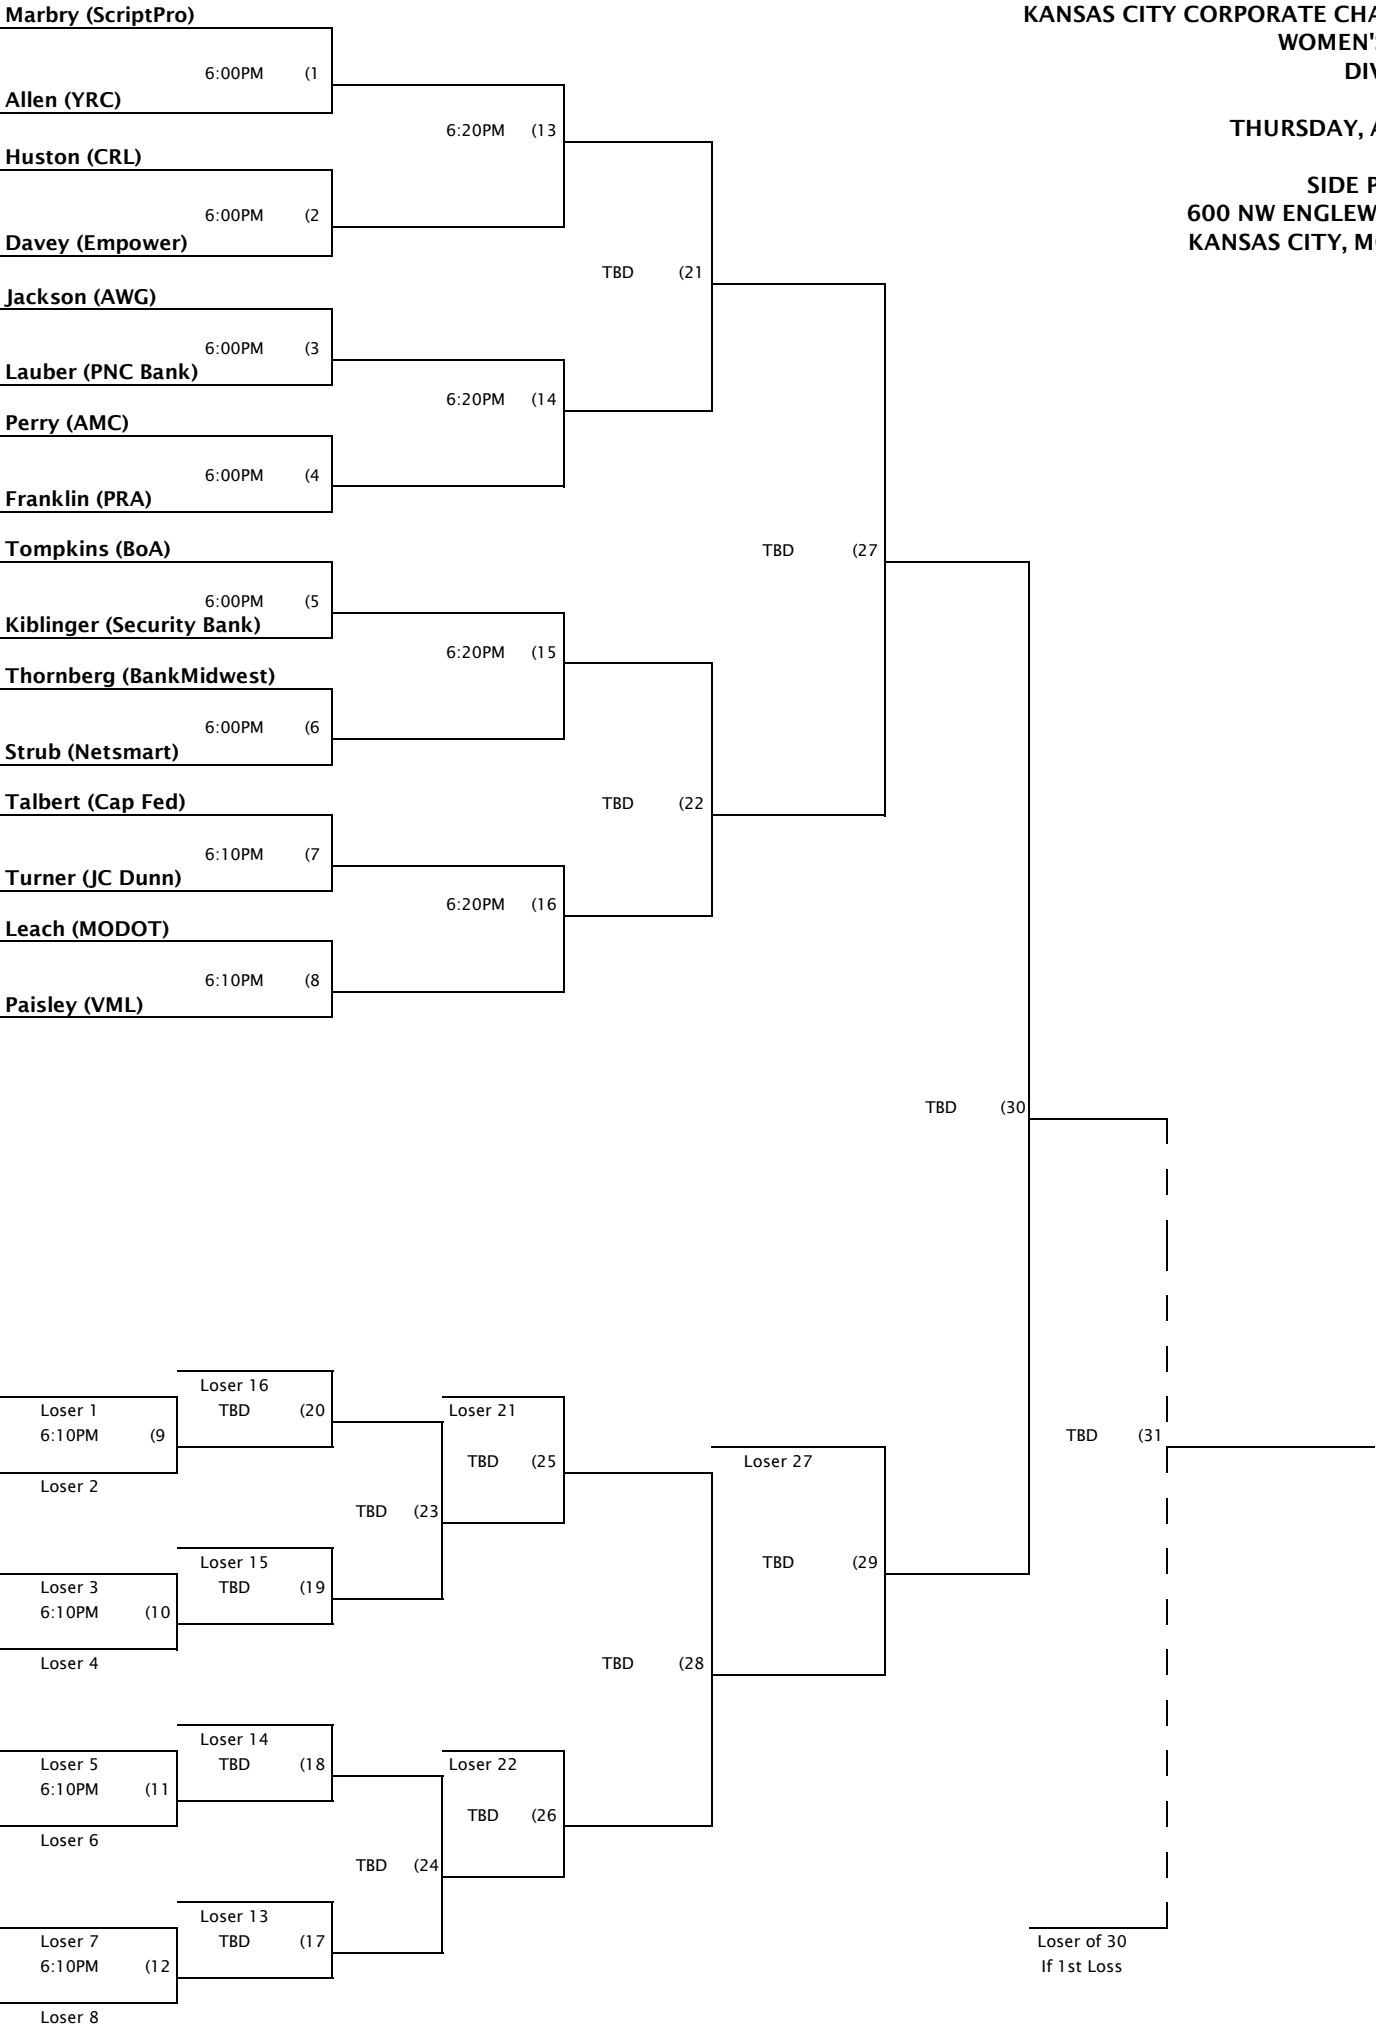

SIDE POCKETS  
600 NW ENGLEWOOD RD  
KANSAS CITY, MO 64118

Bears (FQ)

**KANSAS CITY CORPORATE CHALLENGE  
WOMEN'S DARTS  
DIVISION C**

**THURSDAY, APRIL 19**

**SIDE POCKETS  
600 NW ENGLEWOOD RD  
KANSAS CITY, MO 64118**