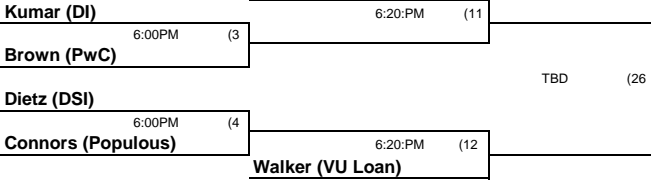

WEDNESDAY, APRIL 18

SIDE POCKETS  
600 NW ENGLEWOOD RD  
KANSAS CITY, MO 64118

KANSAS CITY CORPORATE CHALLENGE  
 WOMEN'S DARTS  
 DIVISION F

FRIDAY, APRIL 20

SIDE POCKETS  
 600 NW ENGLEWOOD RD  
 KANSAS CITY, MO 64118

**Young (MilliporeSigma)**

**Irvin-Black (Beef)**

**Lackey (CBC)**

**Castelli (Accenture)**

KANSAS CITY CORPORATE CHALLENGE  
WOMEN'S DARTS  
DIVISION G

TUESDAY, APRIL 17

SIDE POCKETS  
600 NW ENGLEWOOD RD  
KANSAS CITY, MO 64118