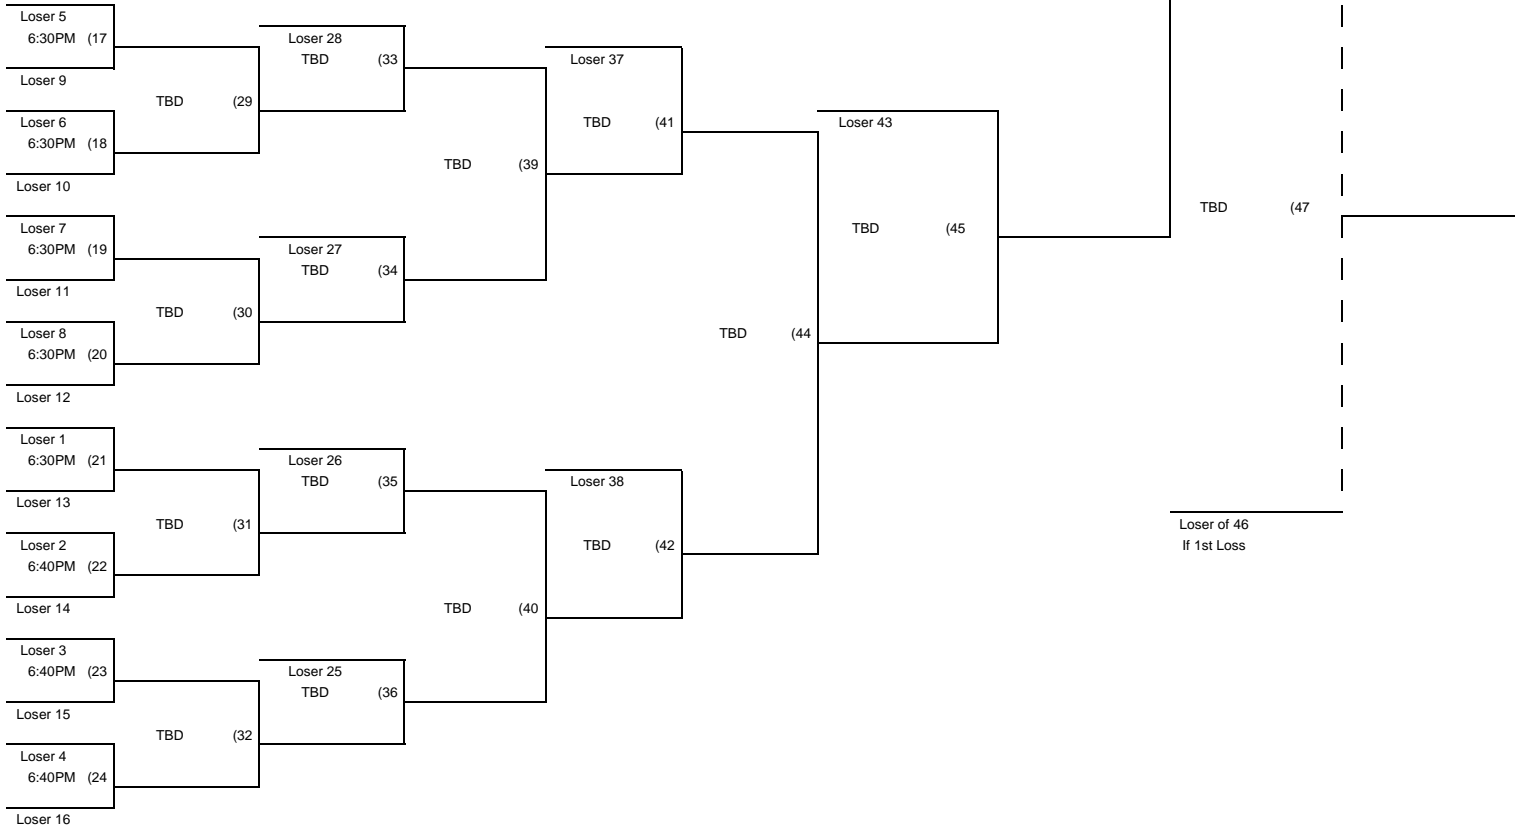

**Young (MilliporeSigma)**

**Irvin-Black (Beef)**

**Lackey (CBC)**

**Castelli (Accenture)**

KANSAS CITY CORPORATE CHALLENGE  
WOMEN'S DARTS  
DIVISION G

TUESDAY, APRIL 17

SIDE POCKETS  
600 NW ENGLEWOOD RD  
KANSAS CITY, MO 64118