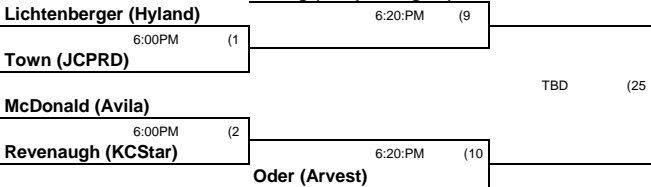

WEDNESDAY, APRIL 18

SIDE POCKETS  
600 NW ENGLEWOOD RD  
KANSAS CITY, MO 64118

KANSAS CITY CORPORATE CHALLENGE  
 WOMEN'S DARTS  
 DIVISION F

FRIDAY, APRIL 20

SIDE POCKETS  
 600 NW ENGLEWOOD RD  
 KANSAS CITY, MO 64118

**Young (MilliporeSigma)**

**Irvin-Black (Beef)**

**Lackey (CBC)**

**Castelli (Accenture)**

KANSAS CITY CORPORATE CHALLENGE  
WOMEN'S DARTS  
DIVISION G

TUESDAY, APRIL 17

SIDE POCKETS  
600 NW ENGLEWOOD RD  
KANSAS CITY, MO 64118