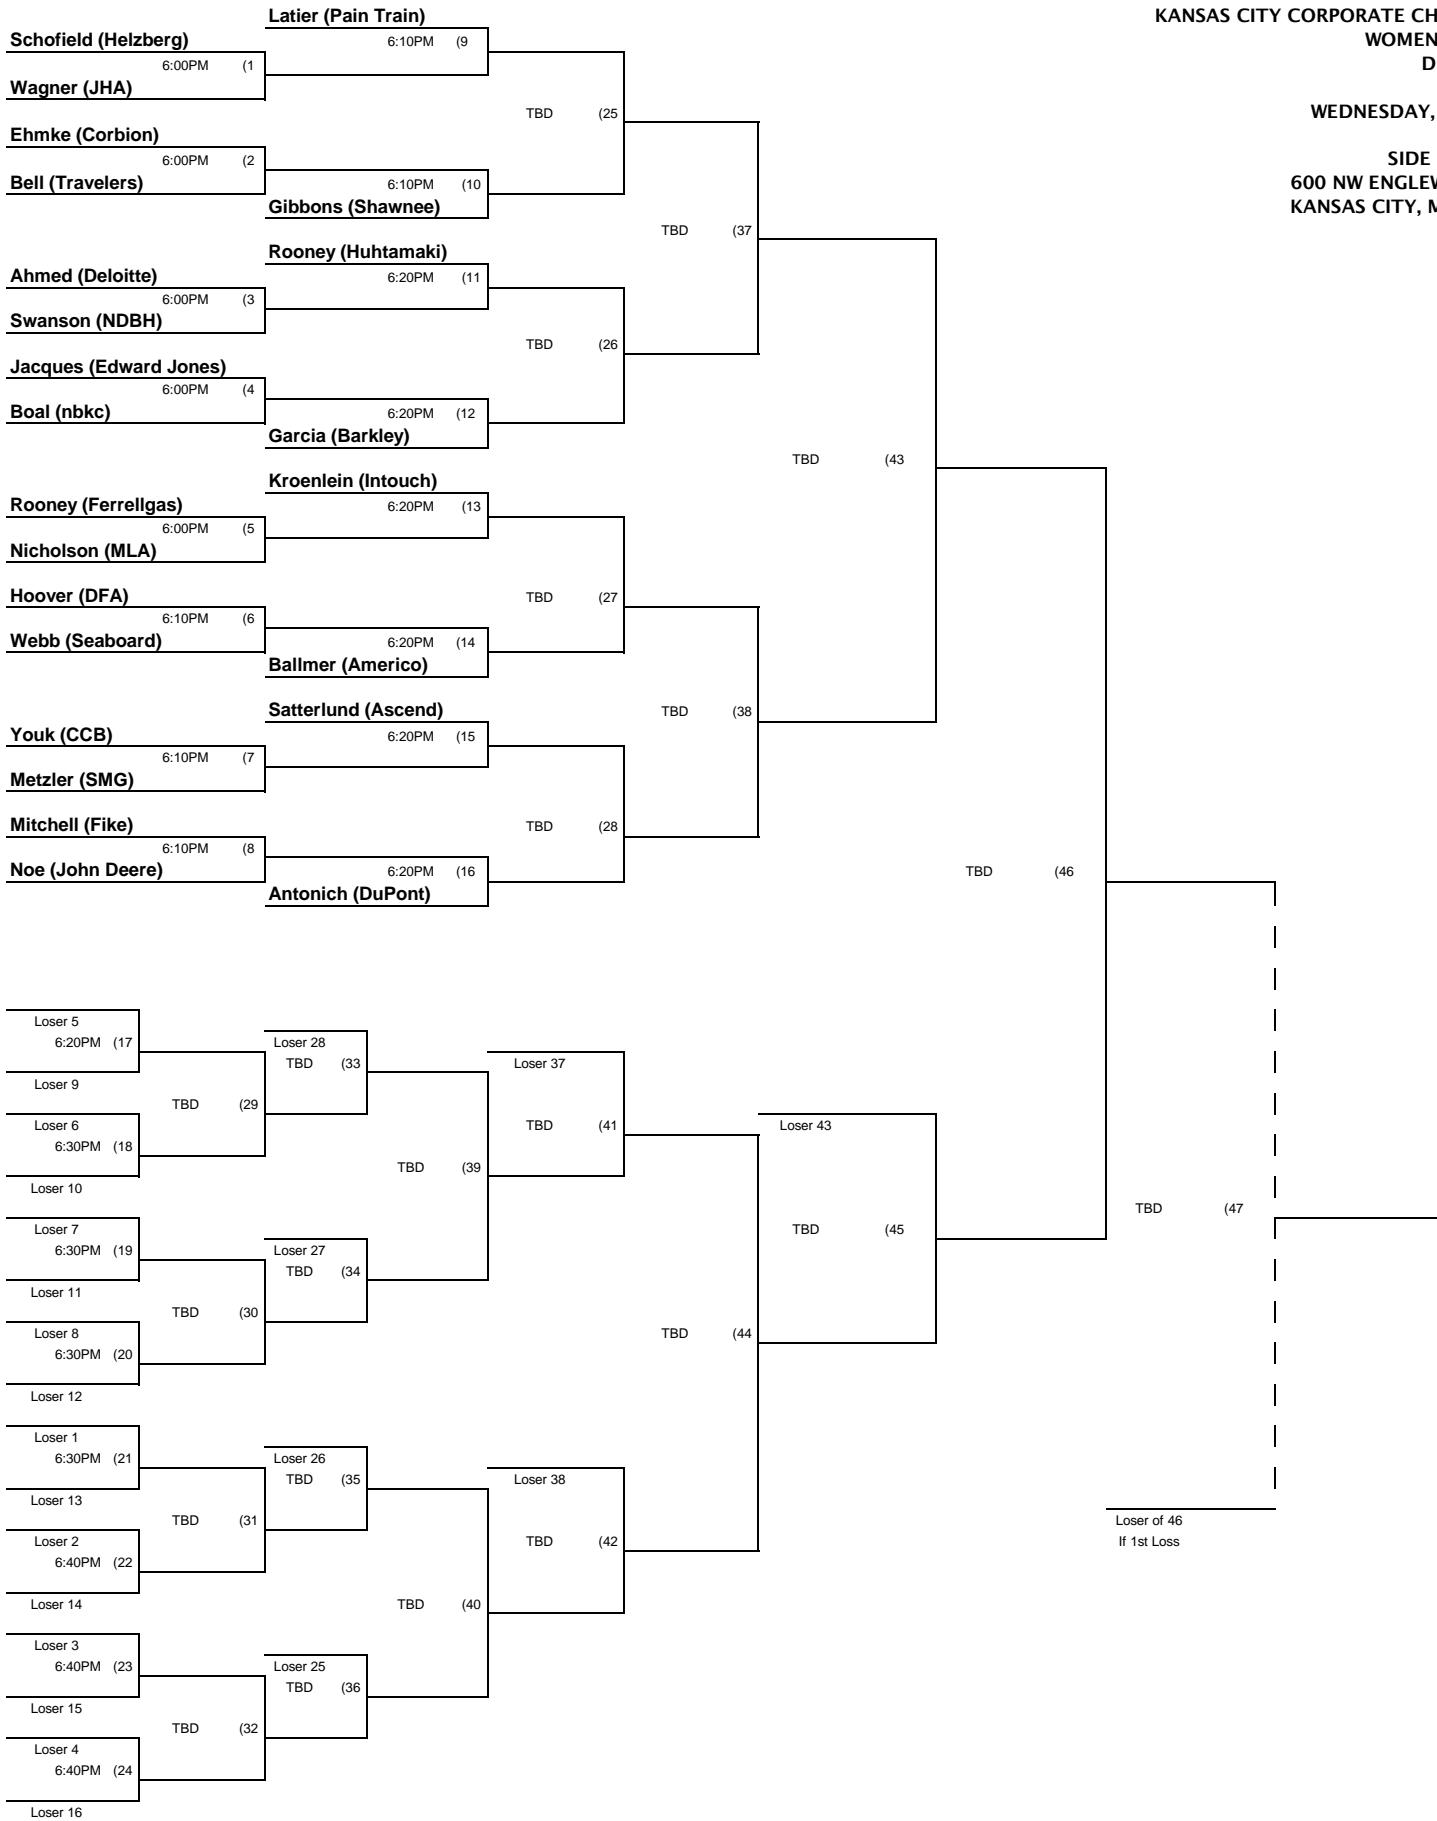

KANSAS CITY CORPORATE CHALLENGE
WOMEN'S DARTS
DIVISION E

WEDNESDAY, APRIL 18

SIDE POCKETS
600 NW ENGLEWOOD RD
KANSAS CITY, MO 64118