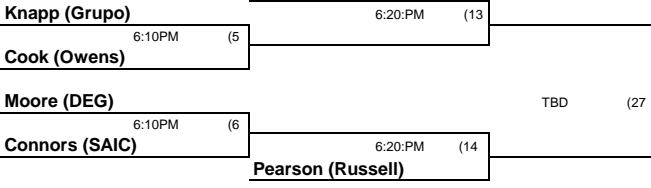

WEDNESDAY, APRIL 18

SIDE POCKETS  
600 NW ENGLEWOOD RD  
KANSAS CITY, MO 64118

KANSAS CITY CORPORATE CHALLENGE  
 WOMEN'S DARTS  
 DIVISION F

FRIDAY, APRIL 20

SIDE POCKETS  
 600 NW ENGLEWOOD RD  
 KANSAS CITY, MO 64118

**Young (MilliporeSigma)**

**Irvin-Black (Beef)**

**Lackey (CBC)**

**Castelli (Accenture)**

KANSAS CITY CORPORATE CHALLENGE  
WOMEN'S DARTS  
DIVISION G

TUESDAY, APRIL 17

SIDE POCKETS  
600 NW ENGLEWOOD RD  
KANSAS CITY, MO 64118