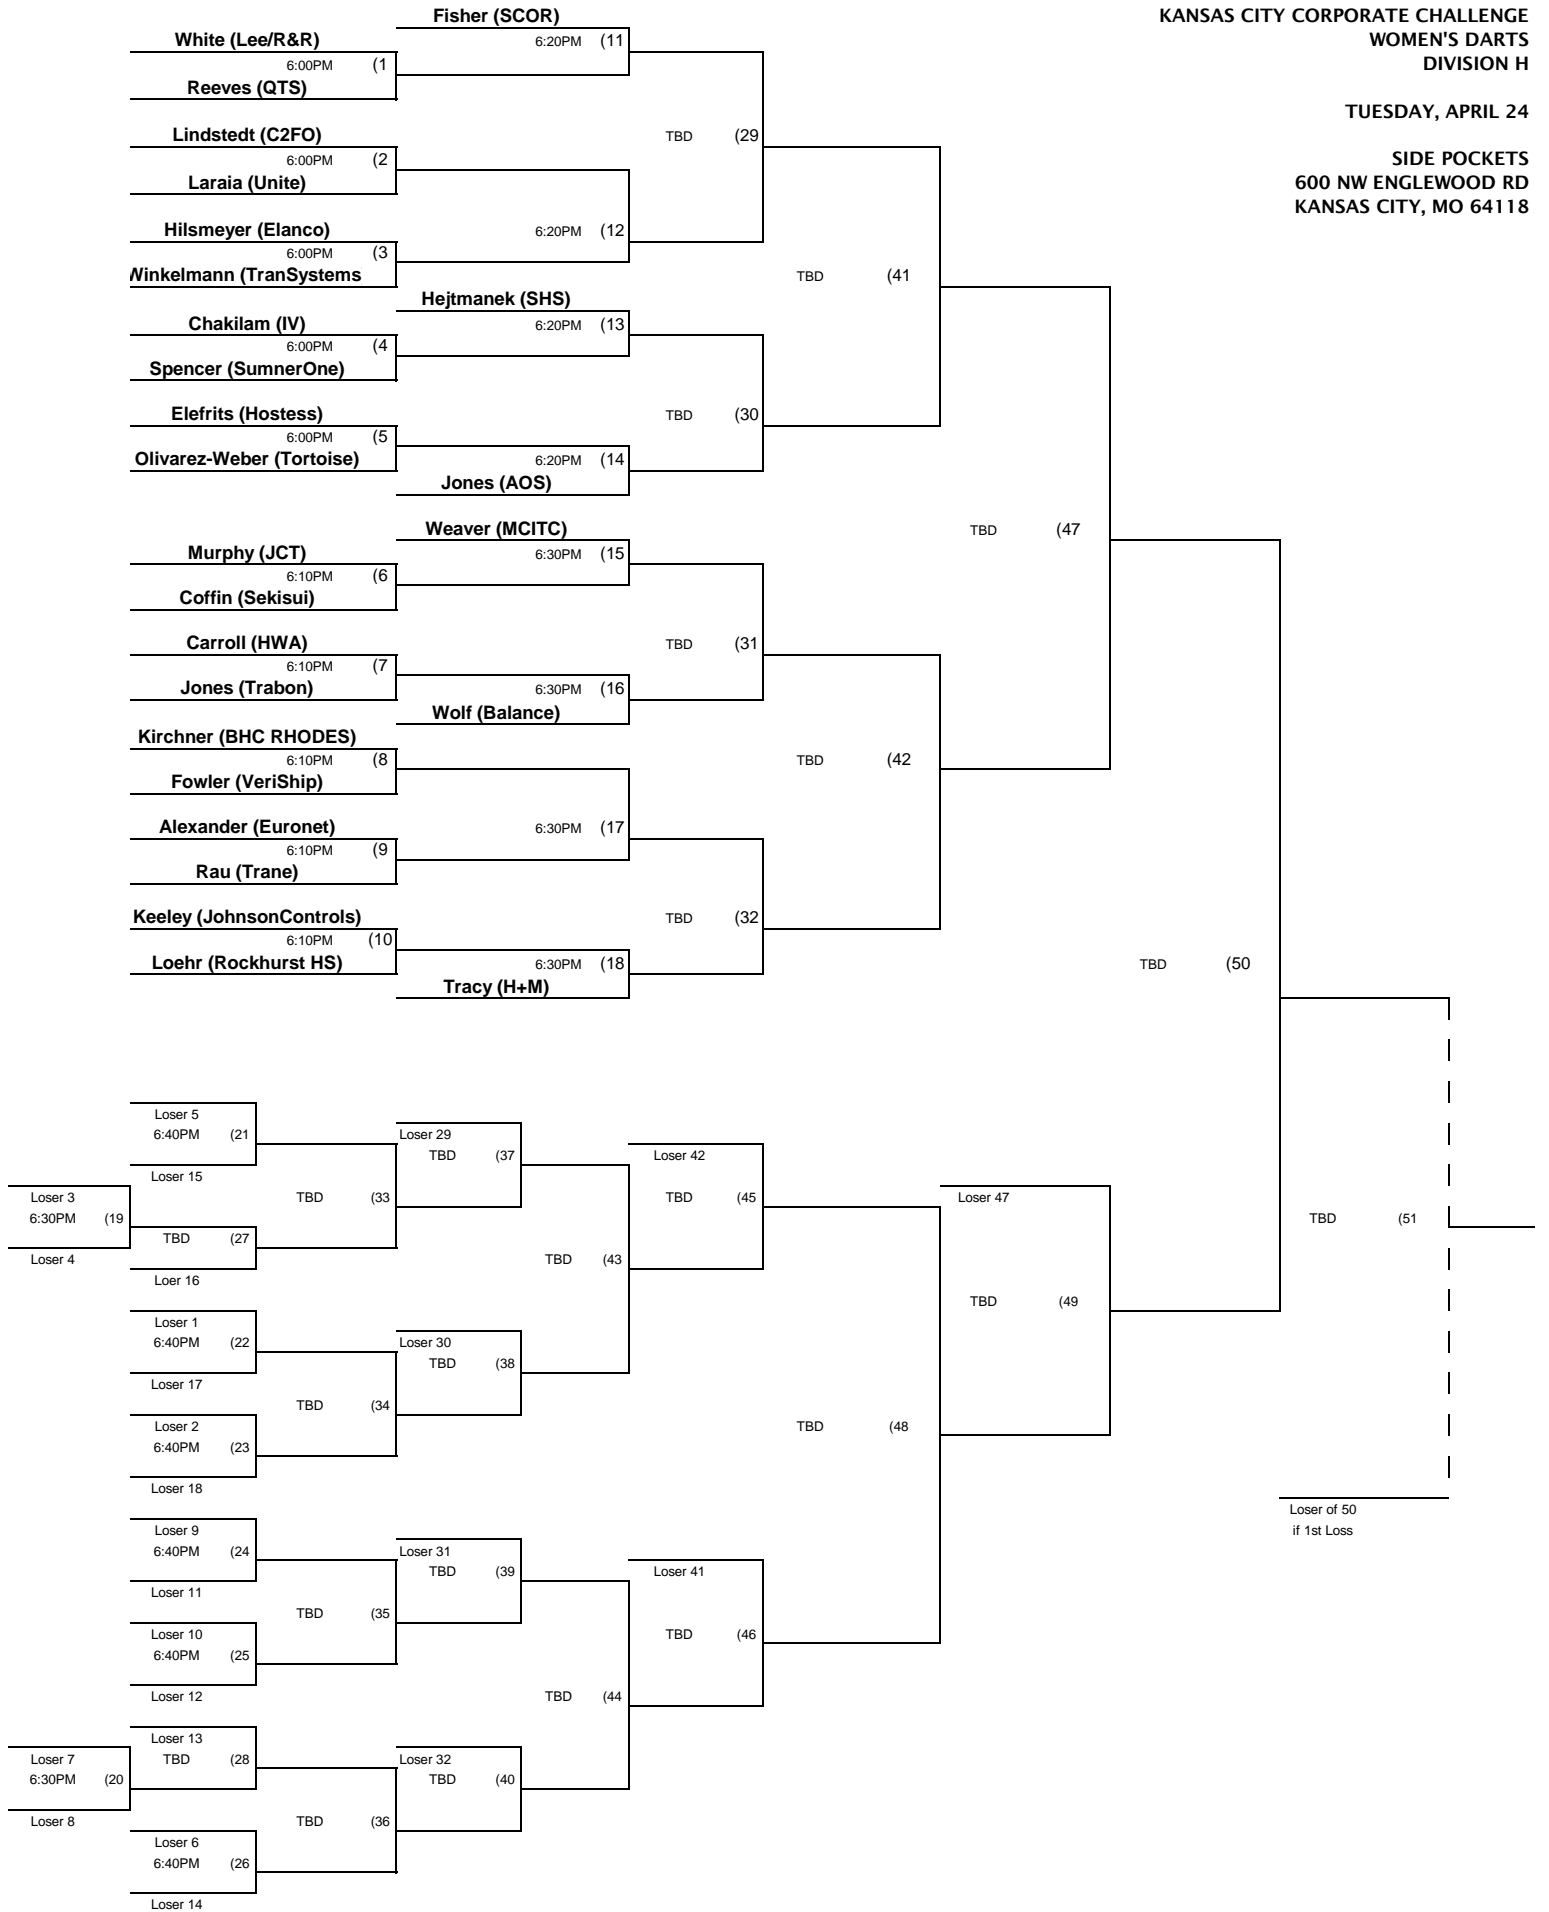

KANSAS CITY CORPORATE CHALLENGE
WOMEN'S DARTS
DIVISION H

TUESDAY, APRIL 24

SIDE POCKETS
600 NW ENGLEWOOD RD
KANSAS CITY, MO 64118