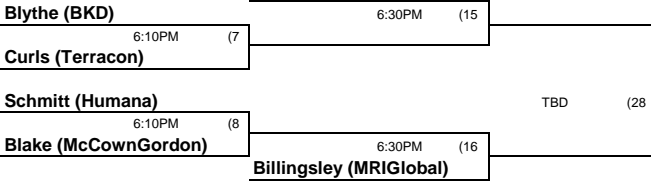

**Young (MilliporeSigma)**

**Irvin-Black (Beef)**

**Lackey (CBC)**

**Castelli (Accenture)**

KANSAS CITY CORPORATE CHALLENGE  
WOMEN'S DARTS  
DIVISION G

TUESDAY, APRIL 17

SIDE POCKETS  
600 NW ENGLEWOOD RD  
KANSAS CITY, MO 64118