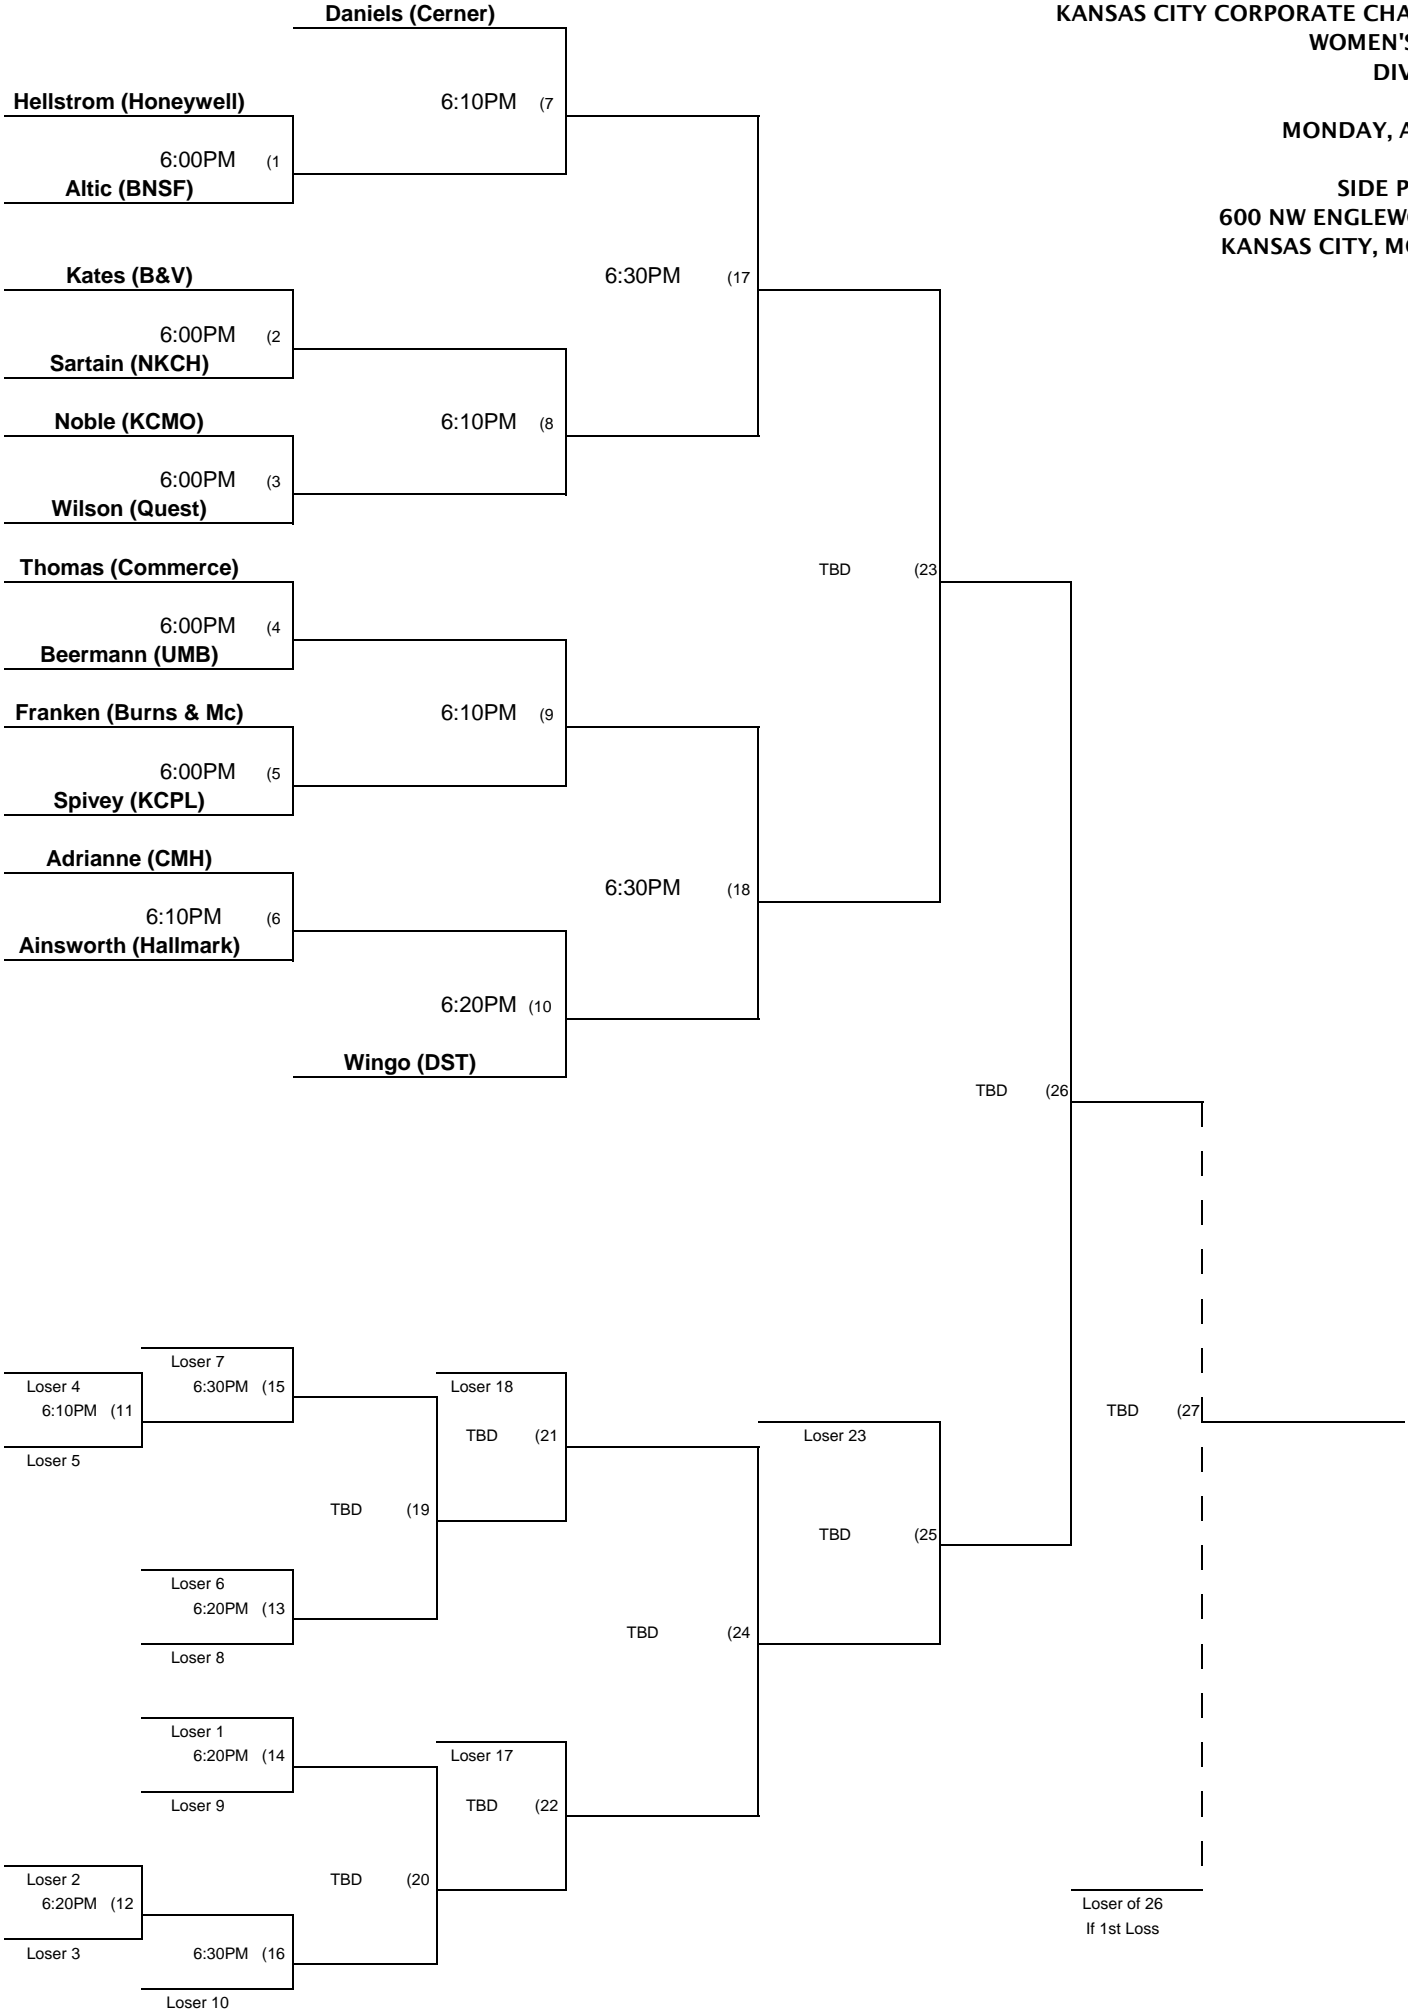

KANSAS CITY CORPORATE CHALLENGE  
 WOMEN'S DARTS  
 DIVISION A

MONDAY, APRIL 23

SIDE POCKETS  
 600 NW ENGLEWOOD RD  
 KANSAS CITY, MO 64118

KANSAS CITY CORPORATE CHALLENGE  
WOMEN'S DARTS  
DIVISION B

WEDNESDAY, APRIL 25

SIDE POCKETS  
600 NW ENGLEWOOD RD  
KANSAS CITY, MO 64118

Bears (FQ)

**KANSAS CITY CORPORATE CHALLENGE  
WOMEN'S DARTS  
DIVISION C**

**THURSDAY, APRIL 19**

**SIDE POCKETS  
600 NW ENGLEWOOD RD  
KANSAS CITY, MO 64118**