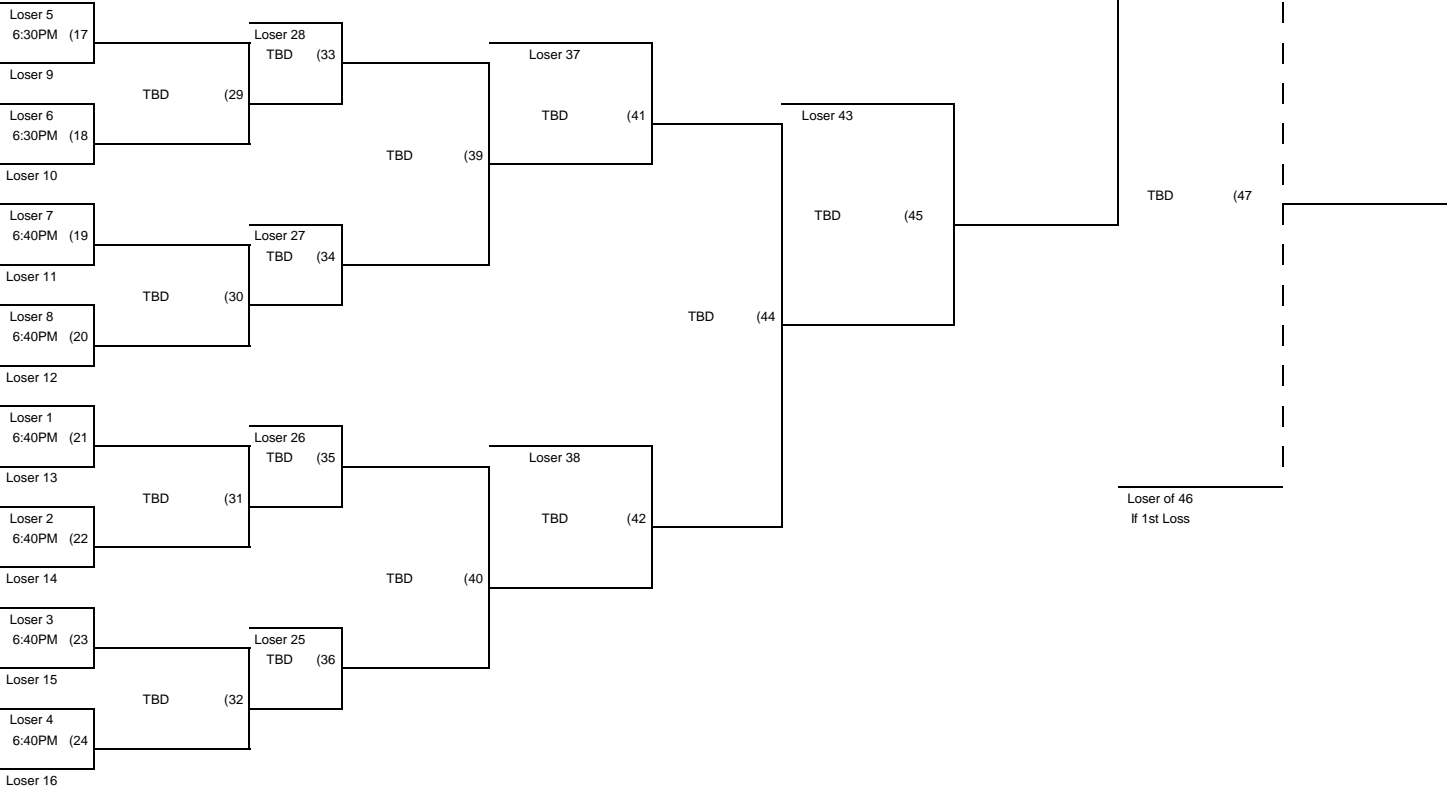

**Young (MilliporeSigma)**

**Irvin-Black (Beef)**

**Lackey (CBC)**

**Castelli (Accenture)**

KANSAS CITY CORPORATE CHALLENGE  
WOMEN'S DARTS  
DIVISION G

TUESDAY, APRIL 17

SIDE POCKETS  
600 NW ENGLEWOOD RD  
KANSAS CITY, MO 64118