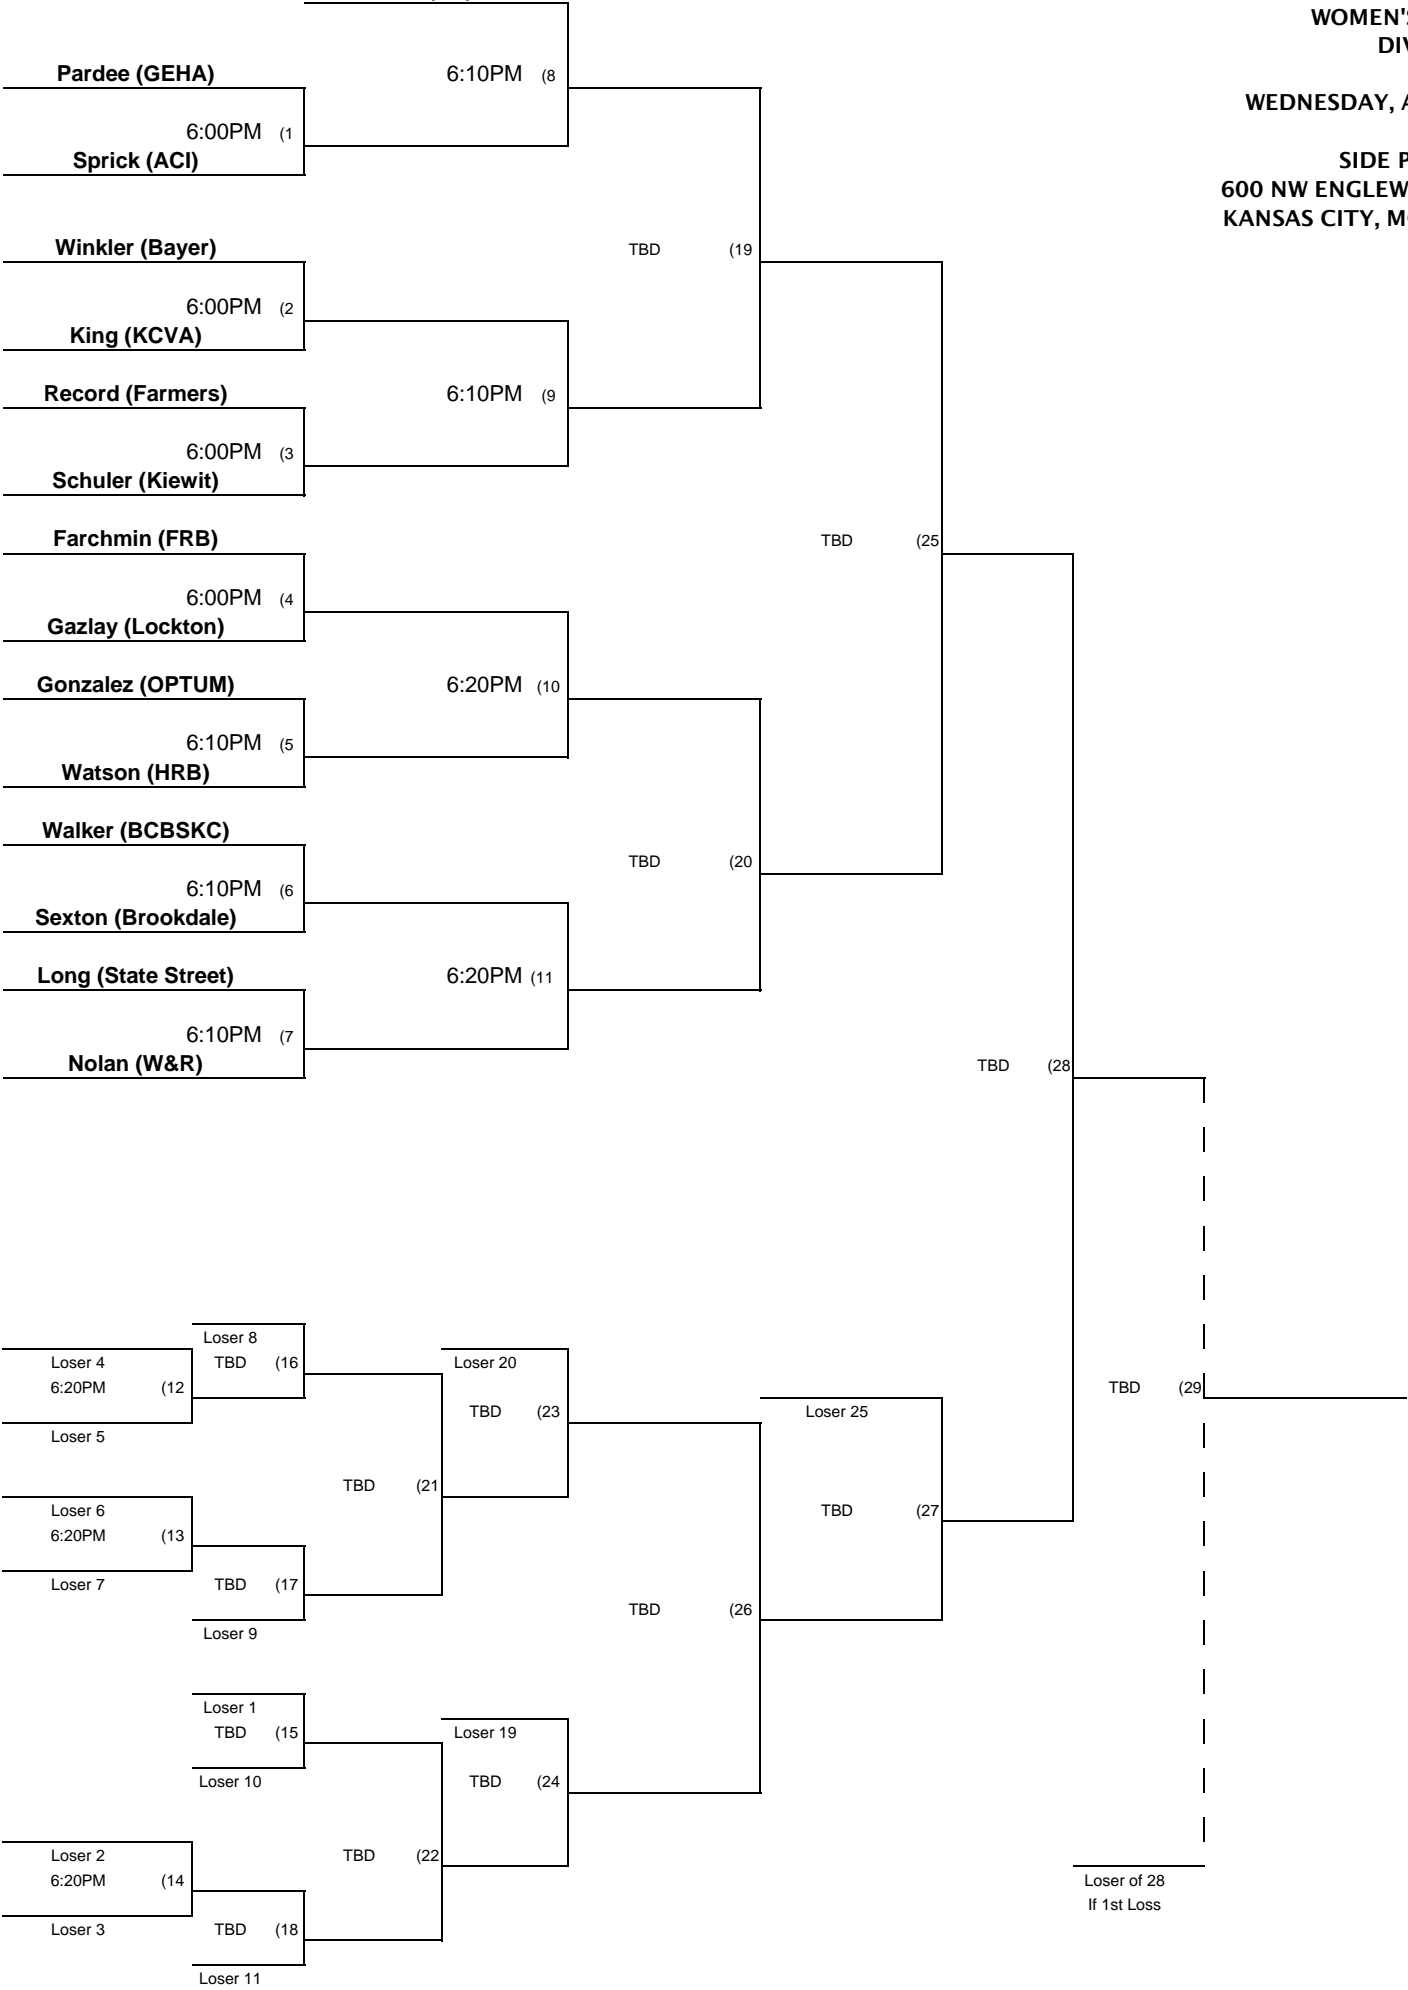

KANSAS CITY CORPORATE CHALLENGE  
 WOMEN'S DARTS  
 DIVISION A

MONDAY, APRIL 23

SIDE POCKETS  
 600 NW ENGLEWOOD RD  
 KANSAS CITY, MO 64118

KANSAS CITY CORPORATE CHALLENGE  
WOMEN'S DARTS  
DIVISION B

WEDNESDAY, APRIL 25

SIDE POCKETS  
600 NW ENGLEWOOD RD  
KANSAS CITY, MO 64118

Bears (FQ)

**KANSAS CITY CORPORATE CHALLENGE  
WOMEN'S DARTS  
DIVISION C**

**THURSDAY, APRIL 19**

**SIDE POCKETS  
600 NW ENGLEWOOD RD  
KANSAS CITY, MO 64118**