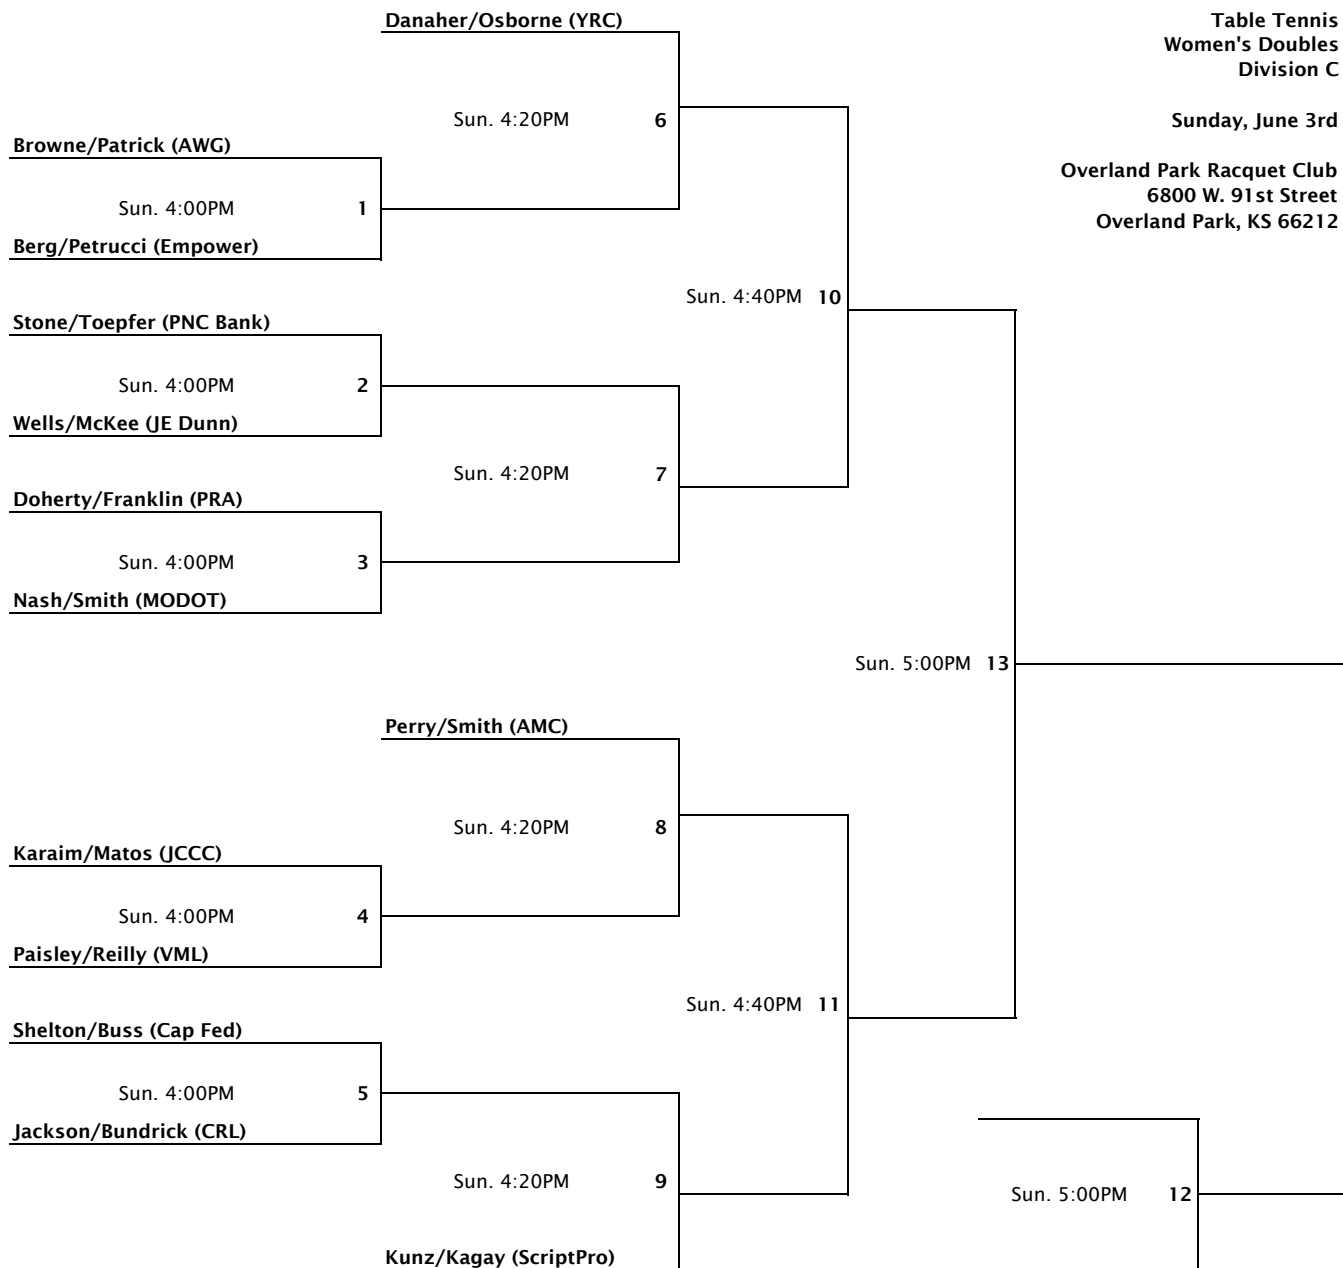

Sun. 11:40AM (4)

**Swiatek/Krishnan (HRB)**

Sun. 12:20PM (11)

**Allen/St.George (State Street)**

Sun. 11:40AM (5)

**Duquette/Sprick (ACI)**

Sun. 12:00PM (9)

Sun. 12:40PM (12)

**Rucereto/Weilbaker (FQ)**

Table Tennis  
Women's Doubles  
Division C

Sunday, June 3rd

Overland Park Racquet Club  
6800 W. 91st Street  
Overland Park, KS 66212

Table Tennis  
Women's Doubles  
Division D