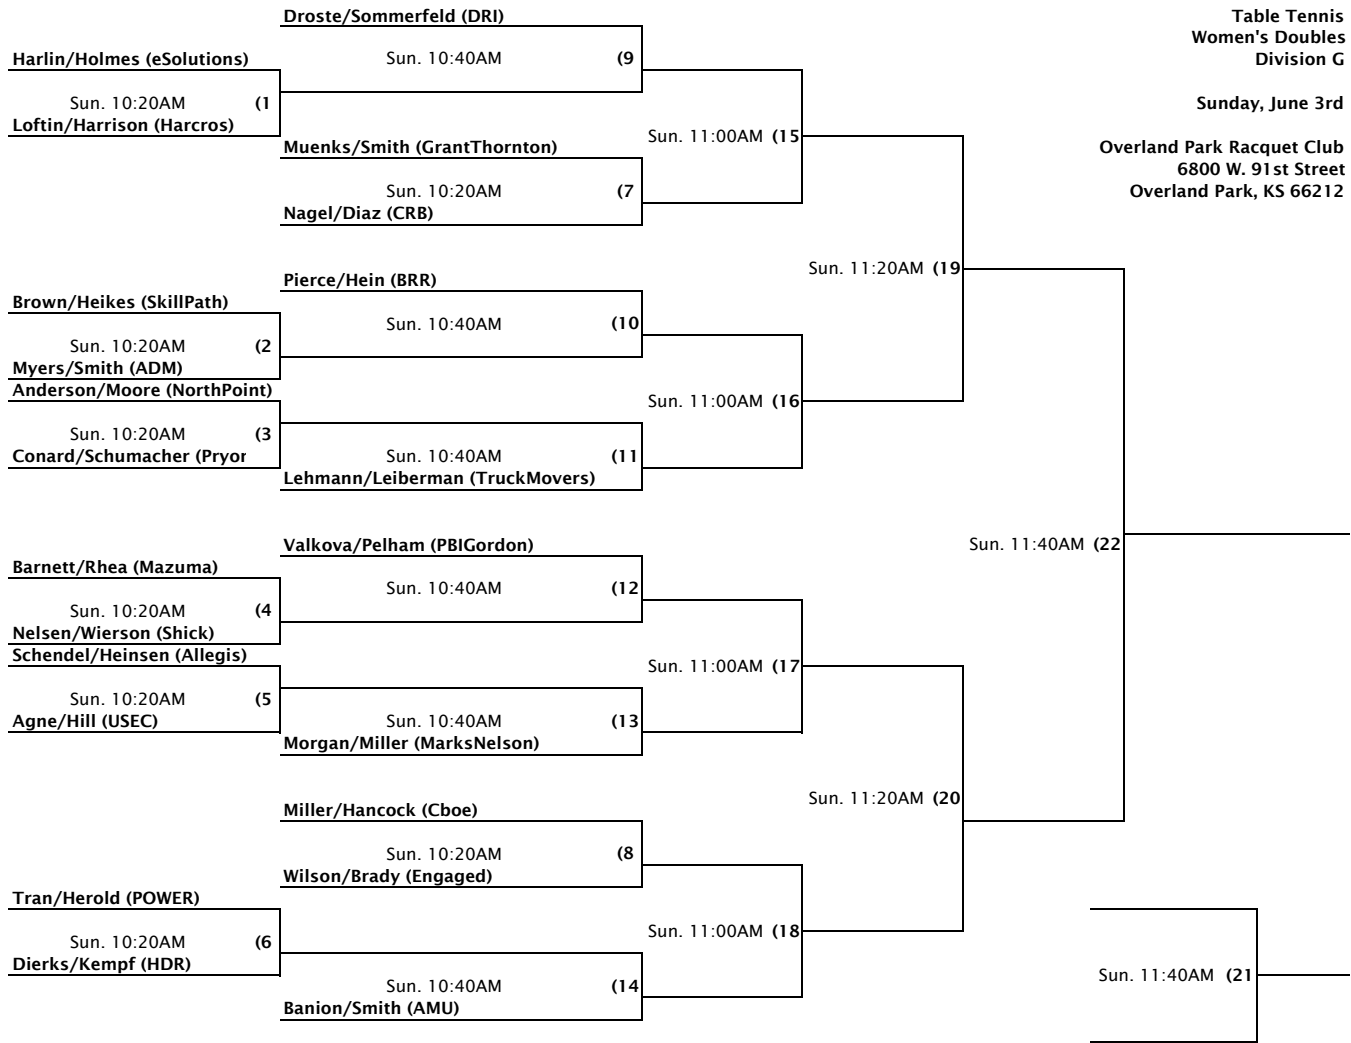

**Table Tennis
Women's Doubles
Division G**

Sunday, June 3rd

**Overland Park Racquet Club
6800 W. 91st Street
Overland Park, KS 66212**