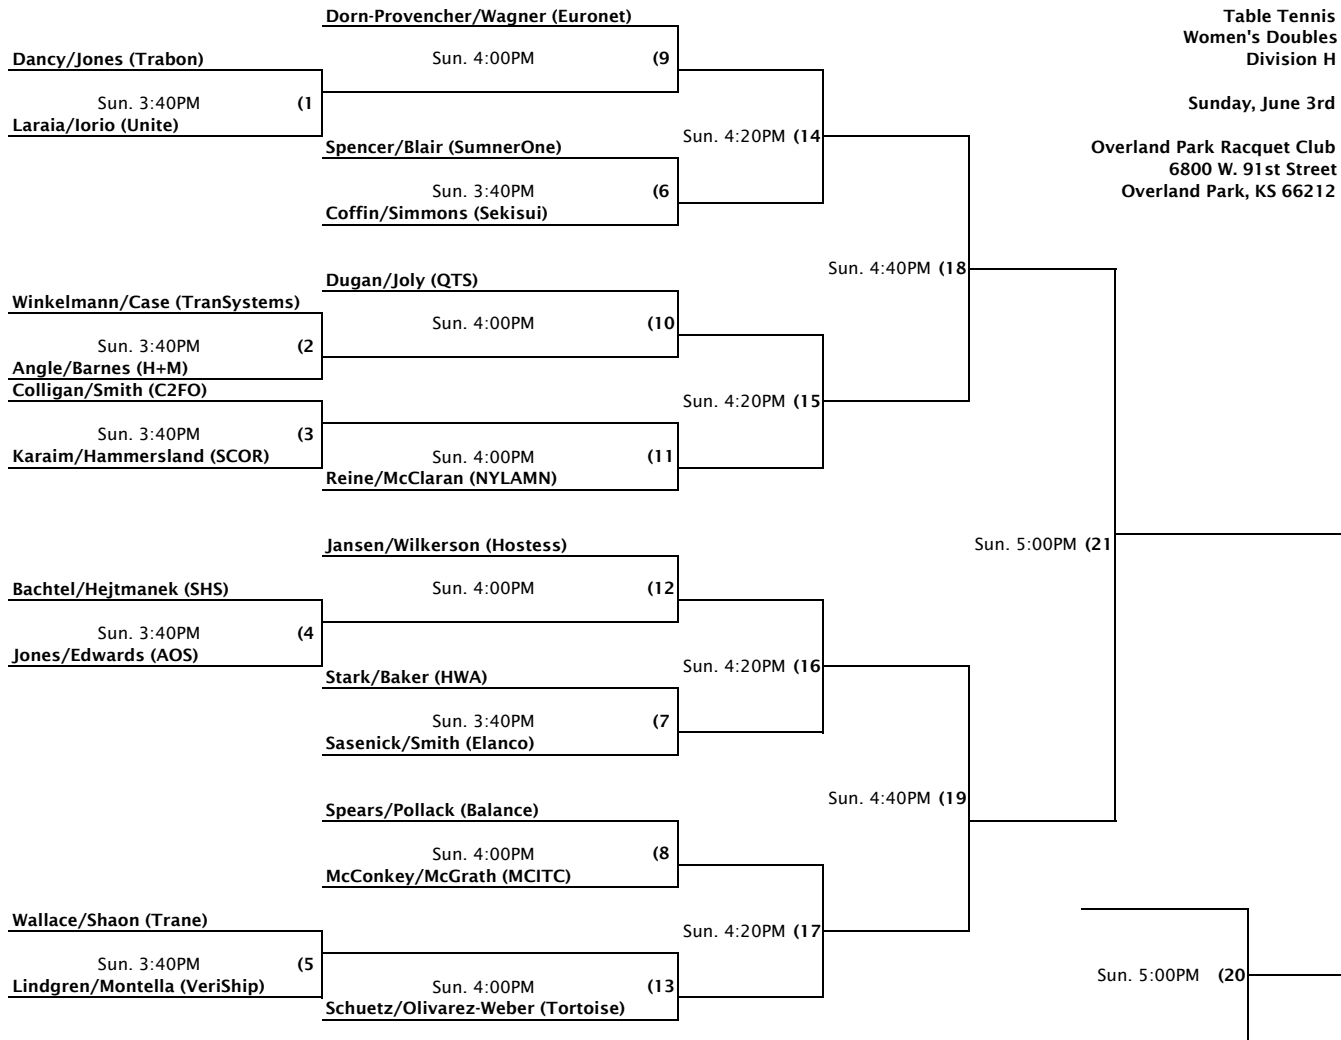

Table Tennis
Women's Doubles
Division H

Sunday, June 3rd

Overland Park Racquet Club
6800 W. 91st Street
Overland Park, KS 66212