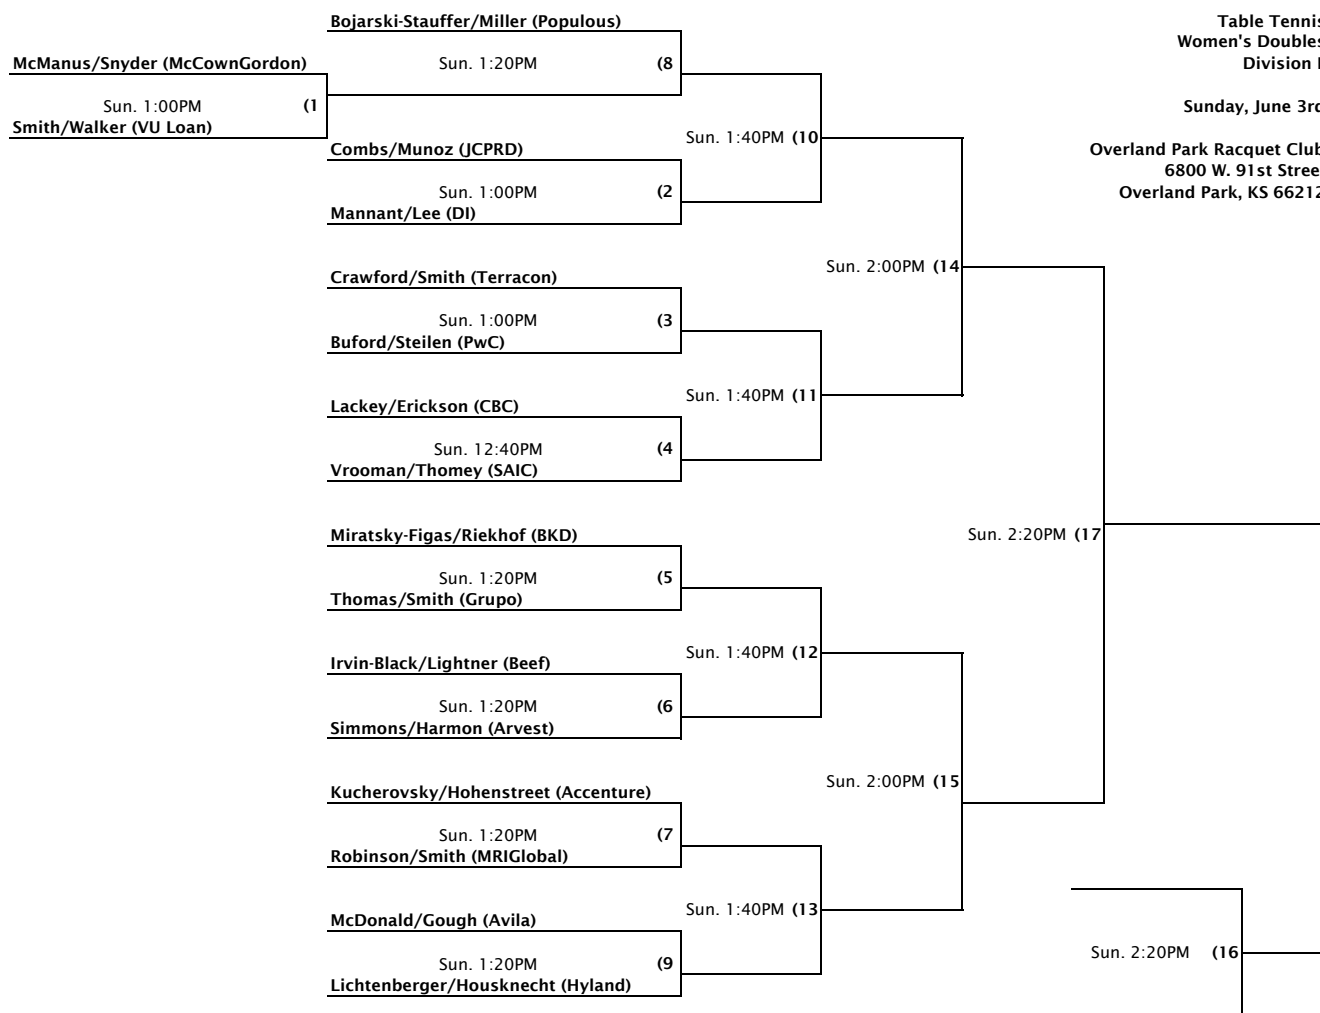

Table Tennis
Women's Doubles
Division F

Sunday, June 3rd

Overland Park Racquet Club
6800 W. 91st Street
Overland Park, KS 66212