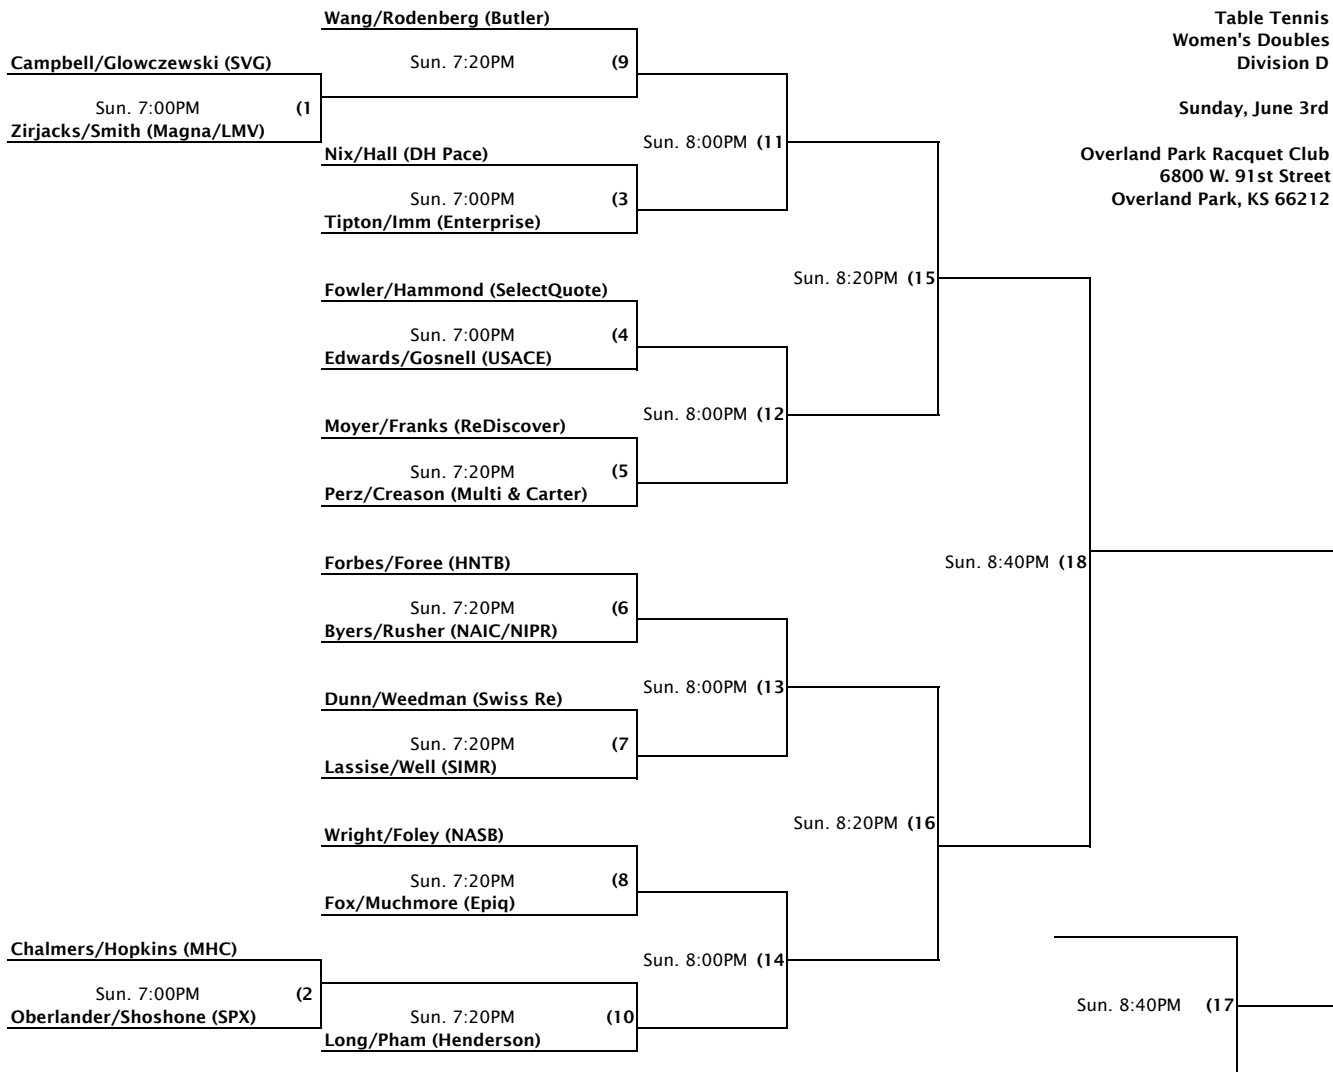

Table Tennis
Women's Doubles
Division D

Sunday, June 3rd

Overland Park Racquet Club
6800 W. 91st Street
Overland Park, KS 66212