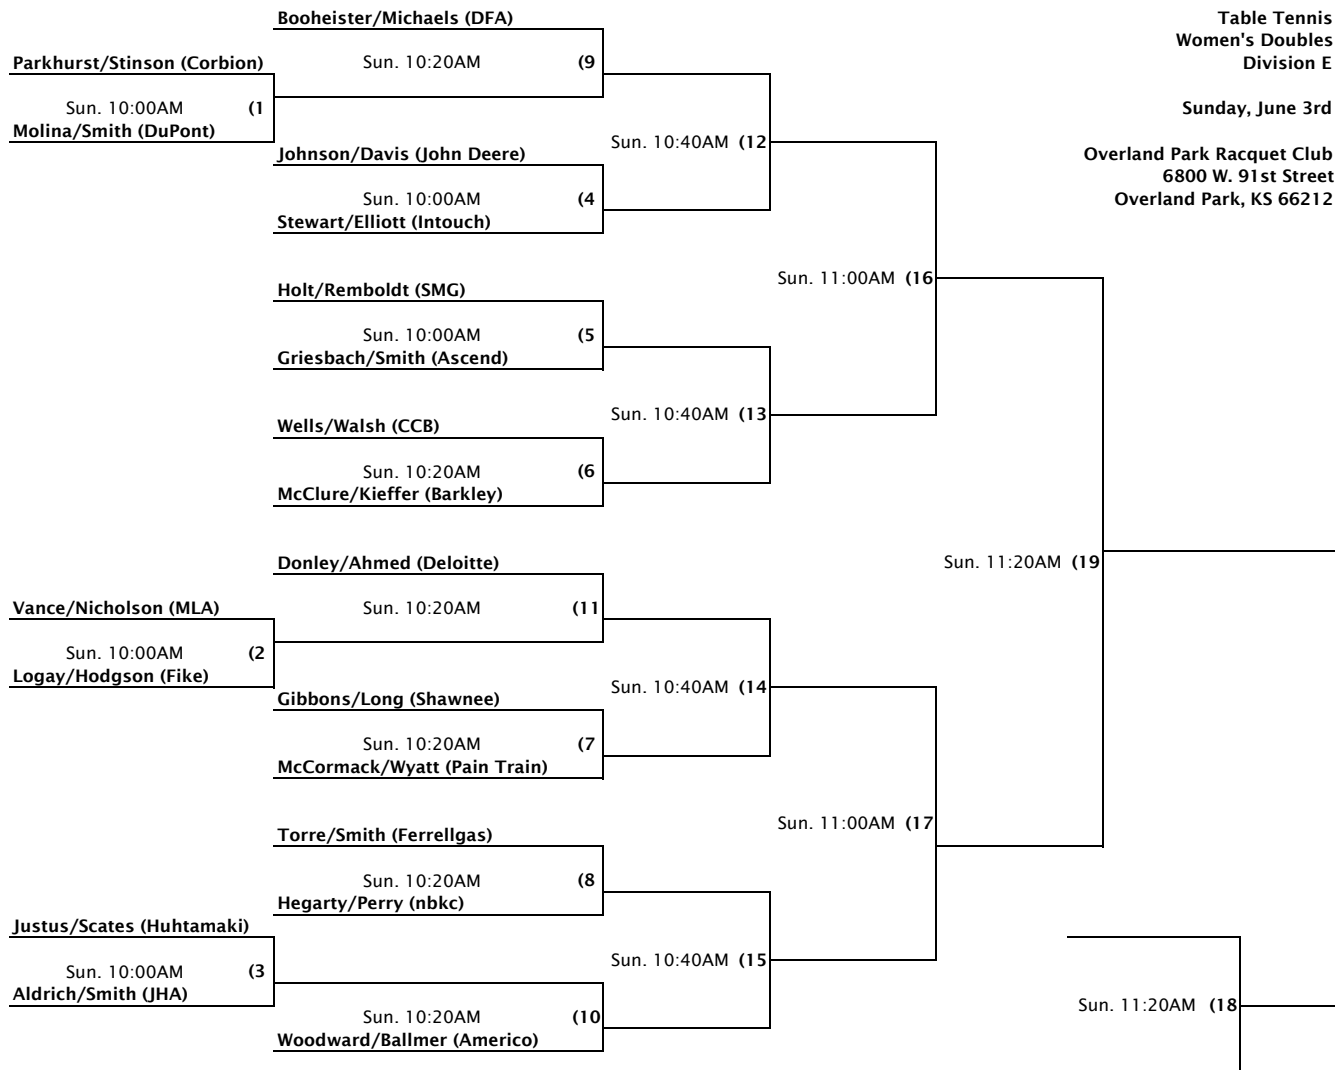

Table Tennis
Women's Doubles
Division E

Sunday, June 3rd

Overland Park Racquet Club
6800 W. 91st Street
Overland Park, KS 66212