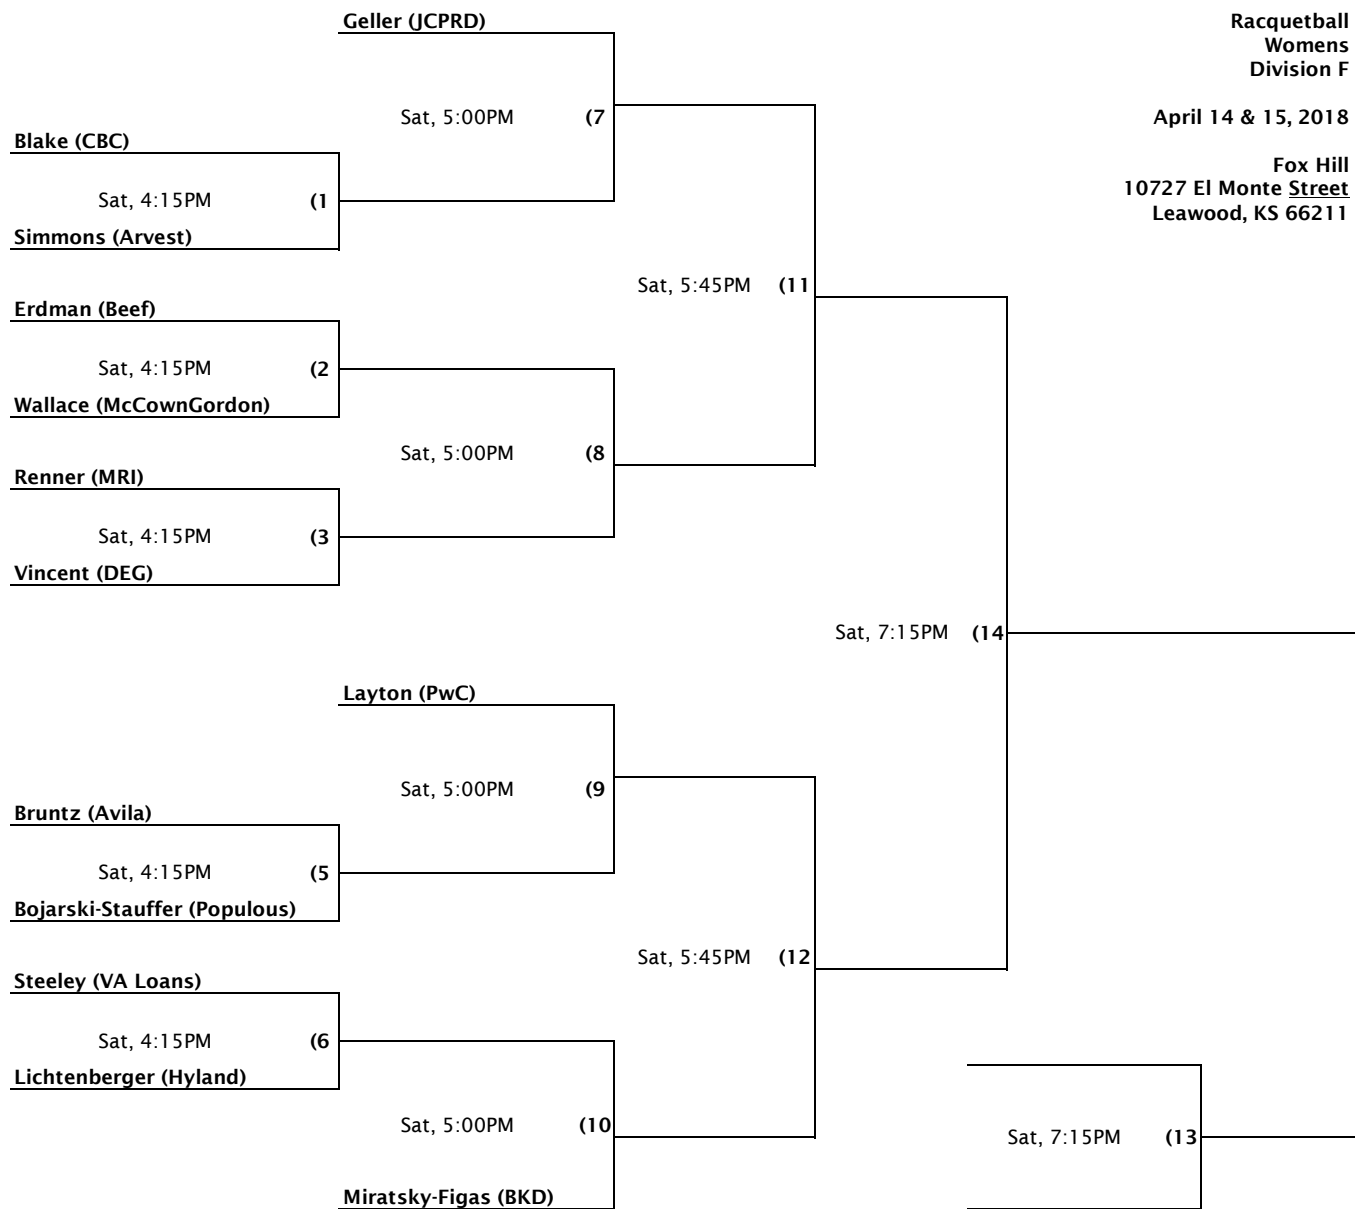

Racquetball
Womens
Division F

April 14 & 15, 2018

Fox Hill
10727 El Monte Street
Leawood, KS 66211