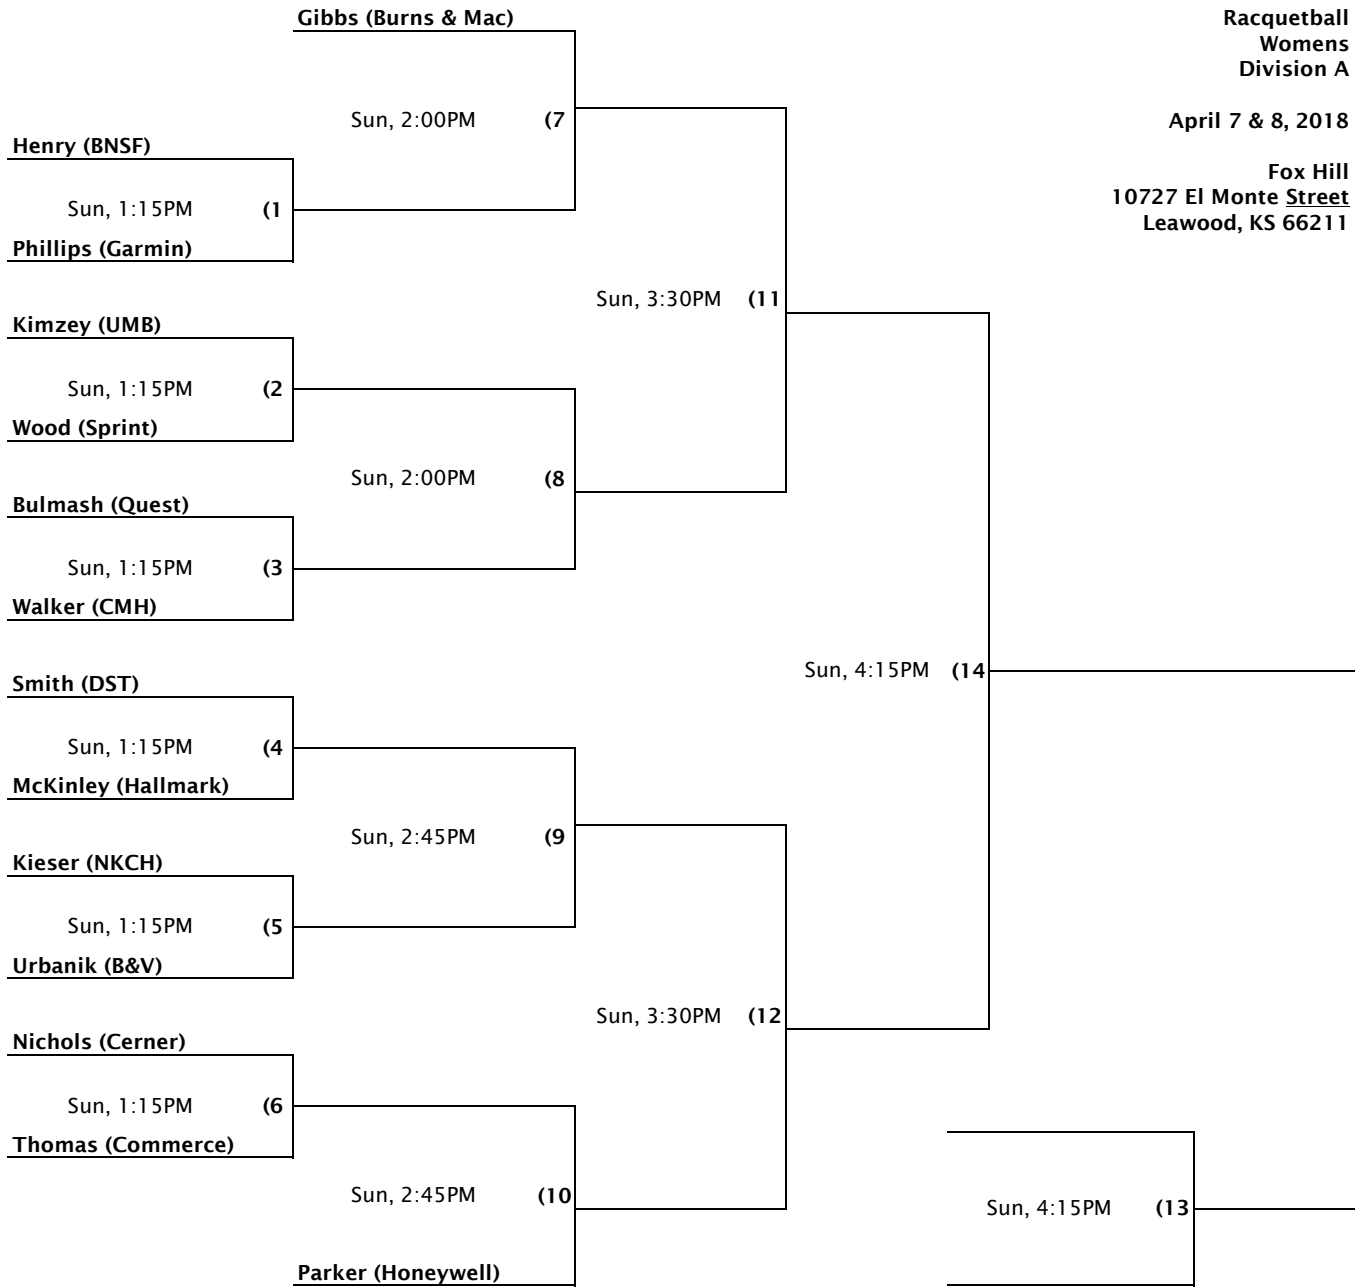

Racquetball
Womens
Division A

April 7 & 8, 2018

Fox Hill
10727 El Monte Street
Leawood, KS 66211

**Racquetball
Womens
Division B**

April 7 & 8, 2018

**Fox Hill
10727 El Monte Street
Leawood, KS 66211**

**Racquetball
Womens
Division C**

April 7 & 8, 2018

**Fox Hill
10727 El Monte Street
Leawood, KS 66211**

Racquetball
Womens
Division D

April 7 & 8, 2018

Fox Hill
10727 El Monte Street
Leawood, KS 66211

Racquetball
Womens
Division E
April 7 & 8, 2018