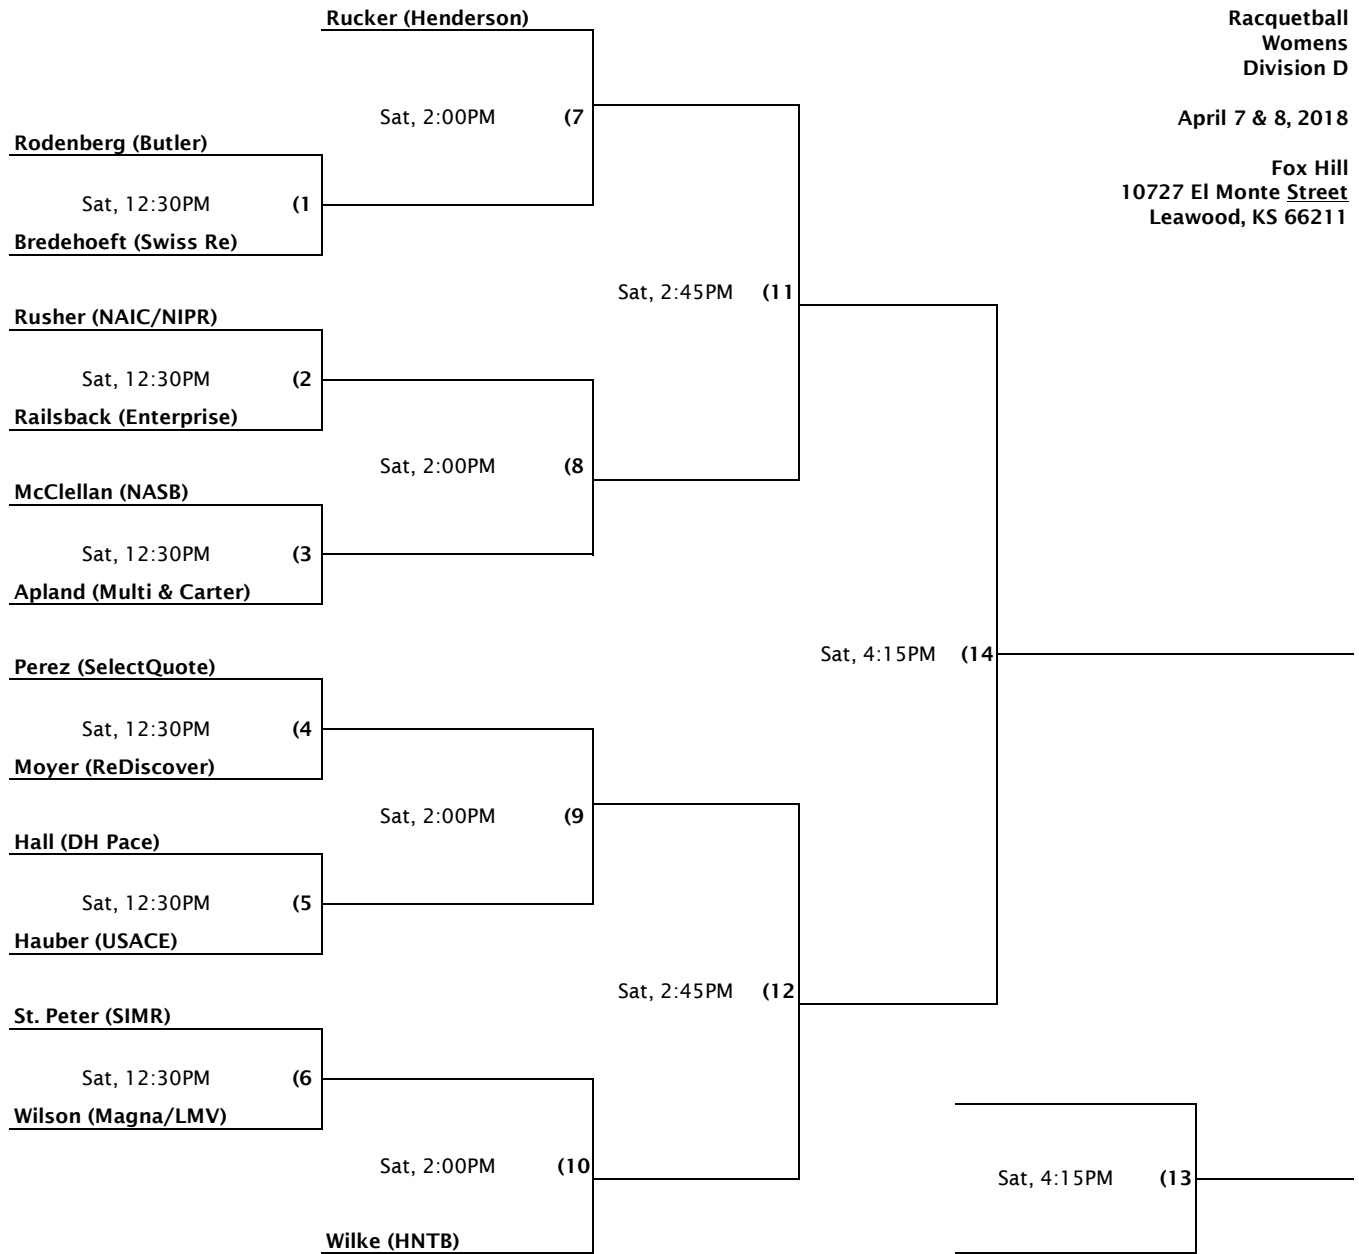

Racquetball
Womens
Division A

April 7 & 8, 2018

Fox Hill
10727 El Monte Street
Leawood, KS 66211

**Racquetball
Womens
Division B**

April 7 & 8, 2018

**Fox Hill
10727 El Monte Street
Leawood, KS 66211**

**Racquetball
Womens
Division C**

April 7 & 8, 2018

**Fox Hill
10727 El Monte Street
Leawood, KS 66211**

Racquetball
Womens
Division D

April 7 & 8, 2018

Fox Hill
10727 El Monte Street
Leawood, KS 66211

Racquetball
Womens
Division E
April 7 & 8, 2018