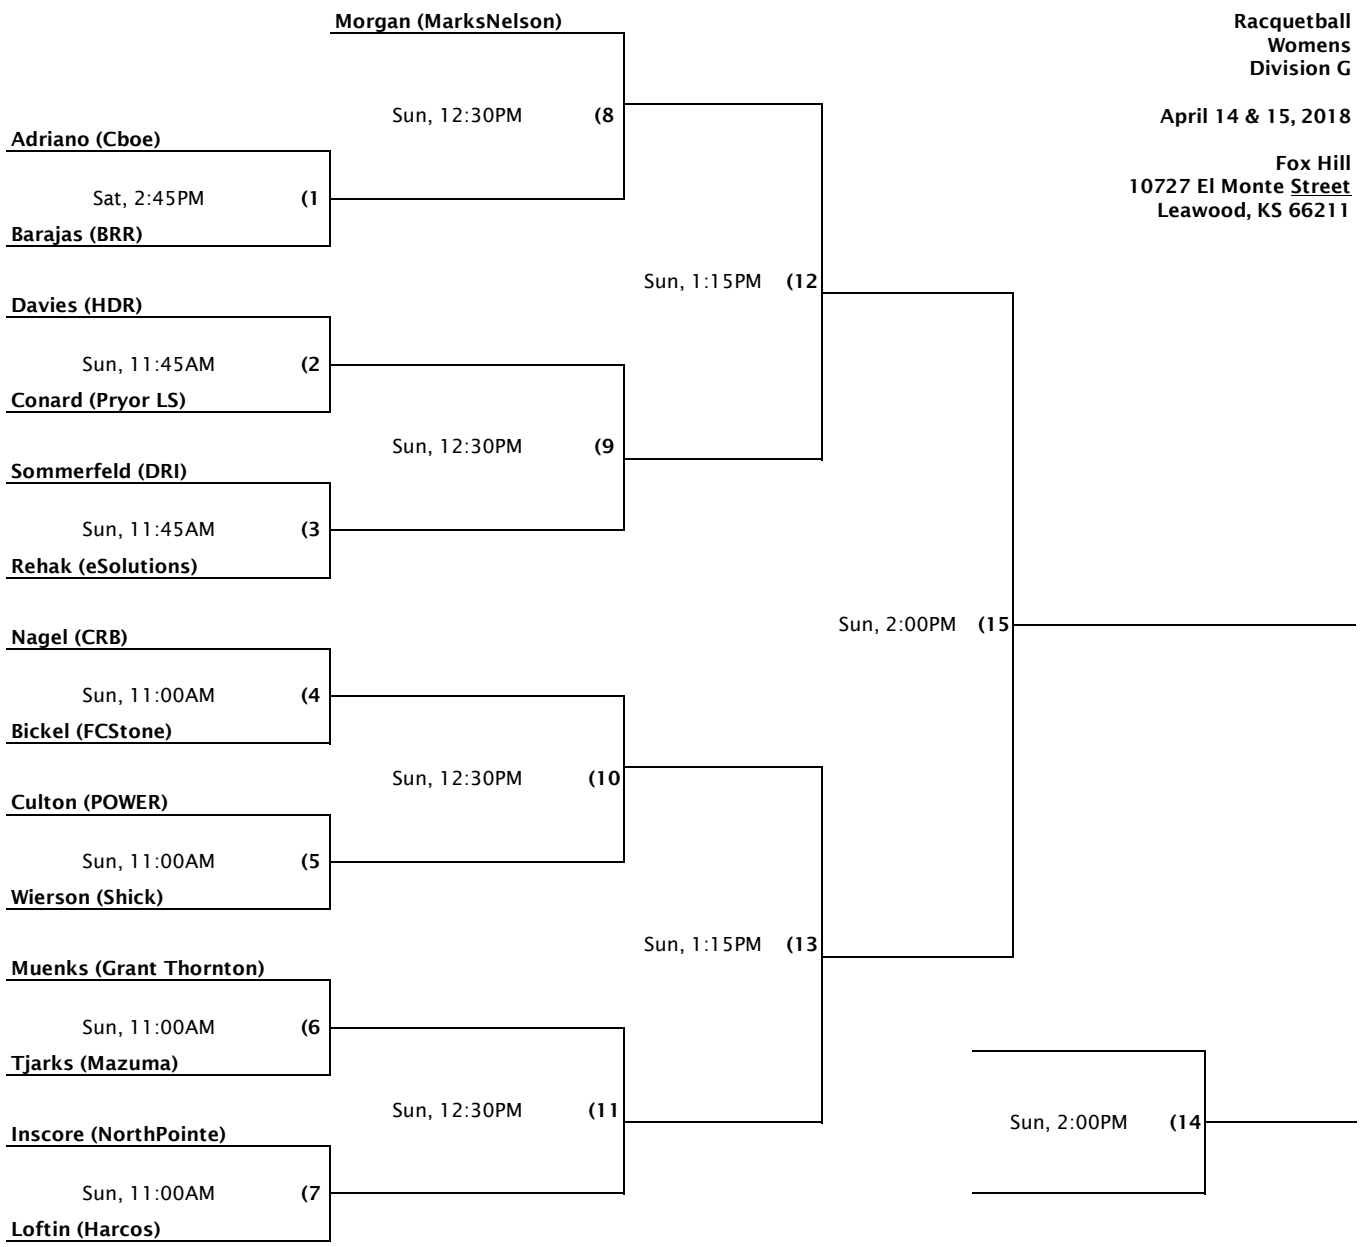

Morgan (MarksNelson)

**Racquetball
Womens
Division G**

April 14 & 15, 2018

Fox Hill
10727 El Monte Street
Leawood, KS 66211

Adriano (Cboe)
Sat, 2:45PM (1)
Barajas (BRR)

Sun, 12:30PM (8)

Davies (HDR)
Sun, 11:45AM (2)
Conard (Pryor LS)

Sun, 1:15PM (12)

Sommerfeld (DRI)
Sun, 11:45AM (3)
Rehak (eSolutions)

Sun, 12:30PM (9)

Nagel (CRB)
Sun, 11:00AM (4)
Bickel (FCStone)

Sun, 2:00PM (15)

Culton (POWER)
Sun, 11:00AM (5)
Wierson (Shick)

Sun, 12:30PM (10)

Muenks (Grant Thornton)
Sun, 11:00AM (6)
Tjarks (Mazuma)

Sun, 1:15PM (13)

Inscore (NorthPointe)
Sun, 11:00AM (7)
Loftin (Harcos)

Sun, 12:30PM (11)

Sun, 2:00PM (14)