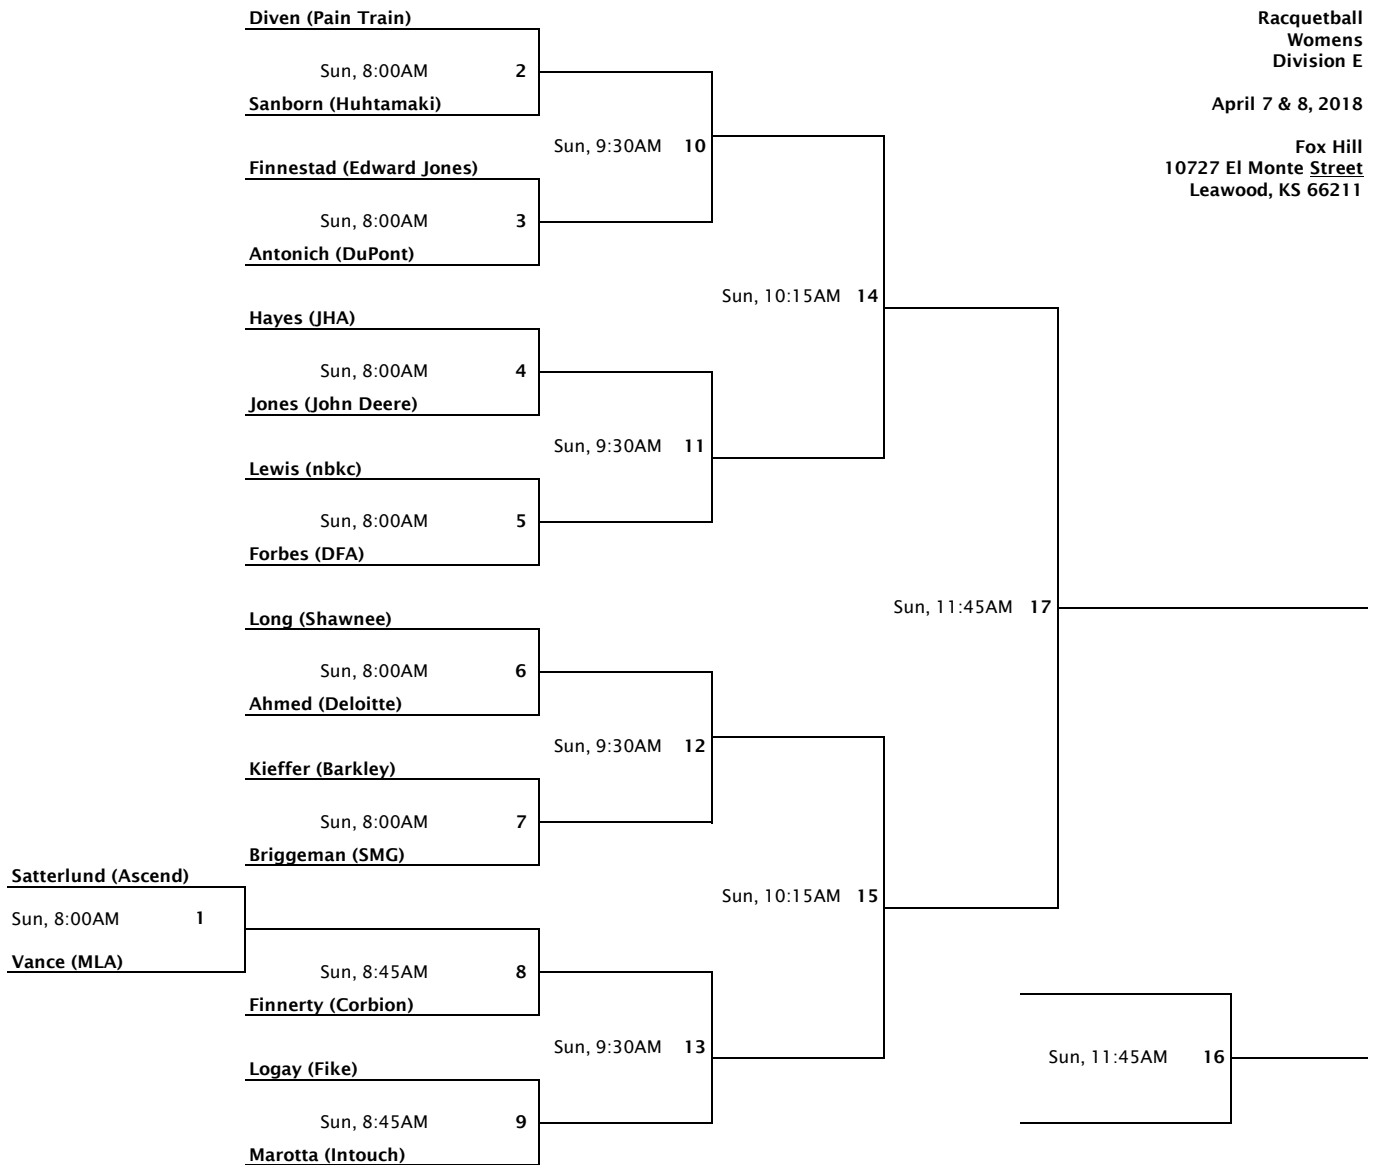

Racquetball
Womens
Division E
April 7 & 8, 2018

Fox Hill
10727 El Monte Street
Leawood, KS 66211