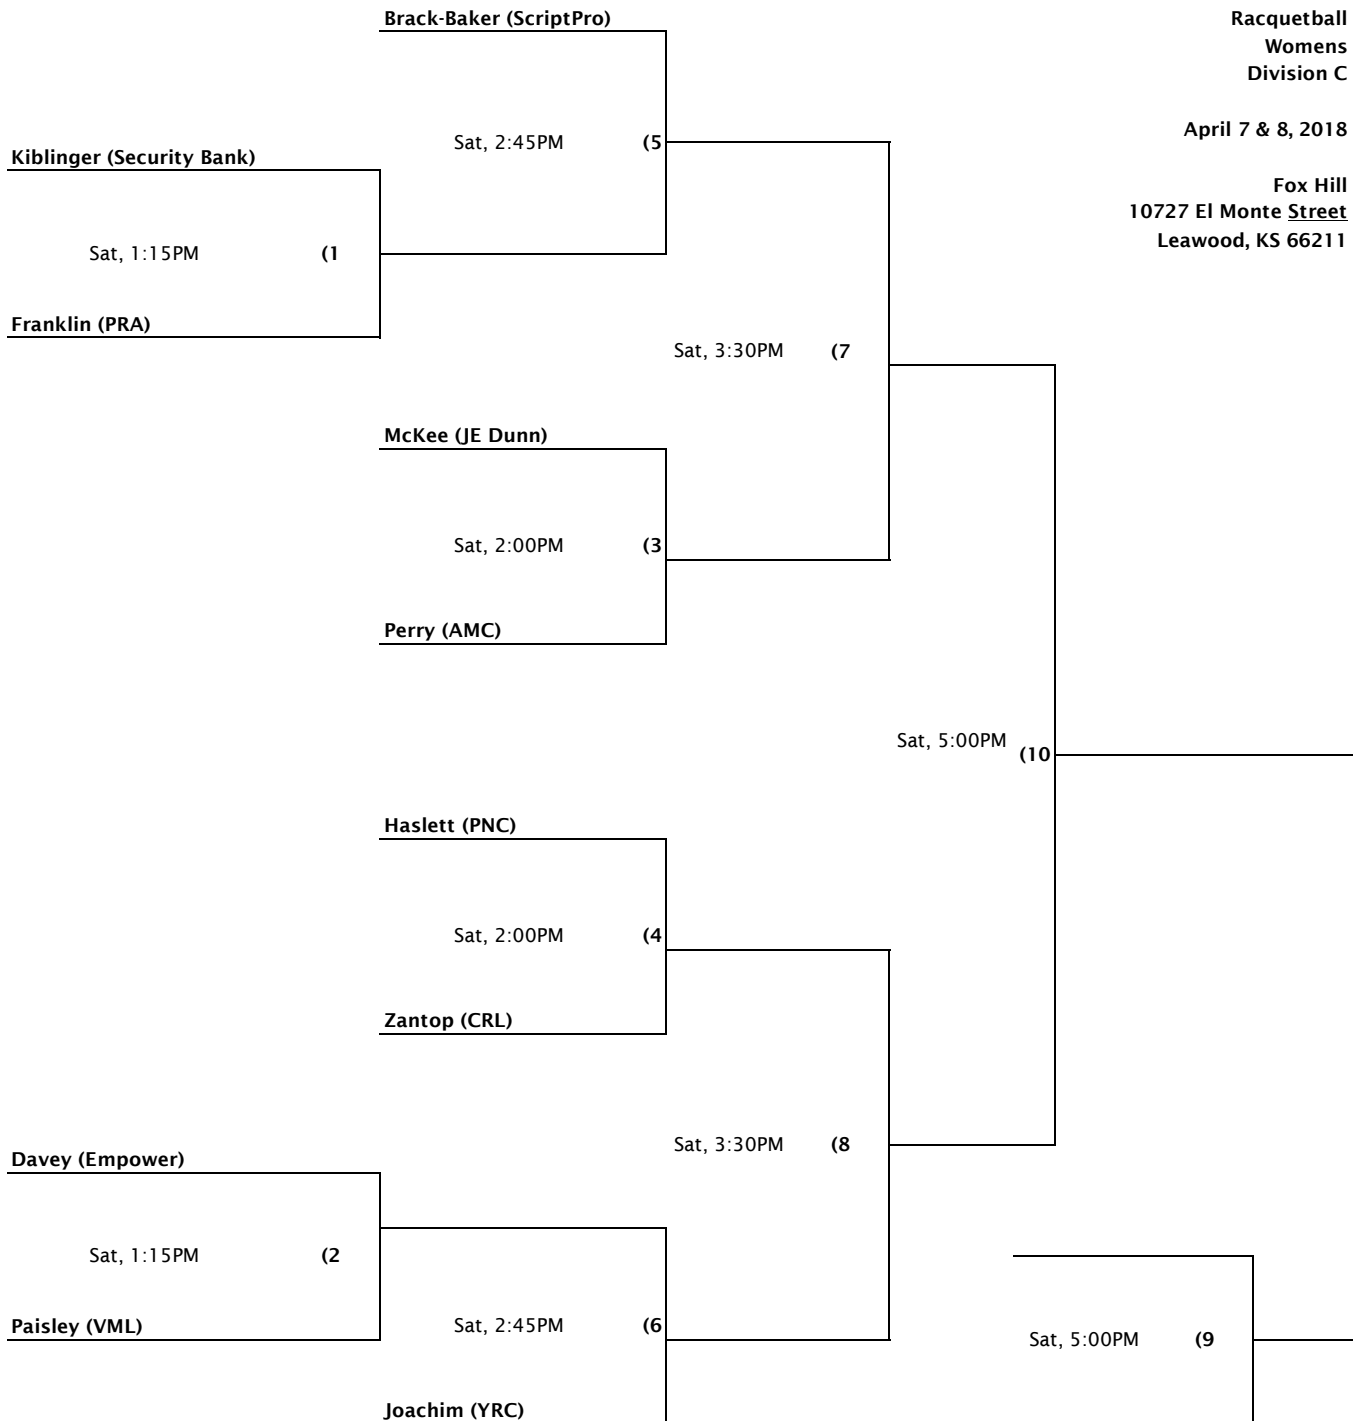

Racquetball
Womens
Division A

April 7 & 8, 2018

Fox Hill
10727 El Monte Street
Leawood, KS 66211

**Racquetball
Womens
Division B**

April 7 & 8, 2018

**Fox Hill
10727 El Monte Street
Leawood, KS 66211**

**Racquetball
Womens
Division C**

April 7 & 8, 2018

**Fox Hill
10727 El Monte Street
Leawood, KS 66211**

Racquetball
Womens
Division D

April 7 & 8, 2018

Fox Hill
10727 El Monte Street
Leawood, KS 66211

Racquetball
Womens
Division E
April 7 & 8, 2018