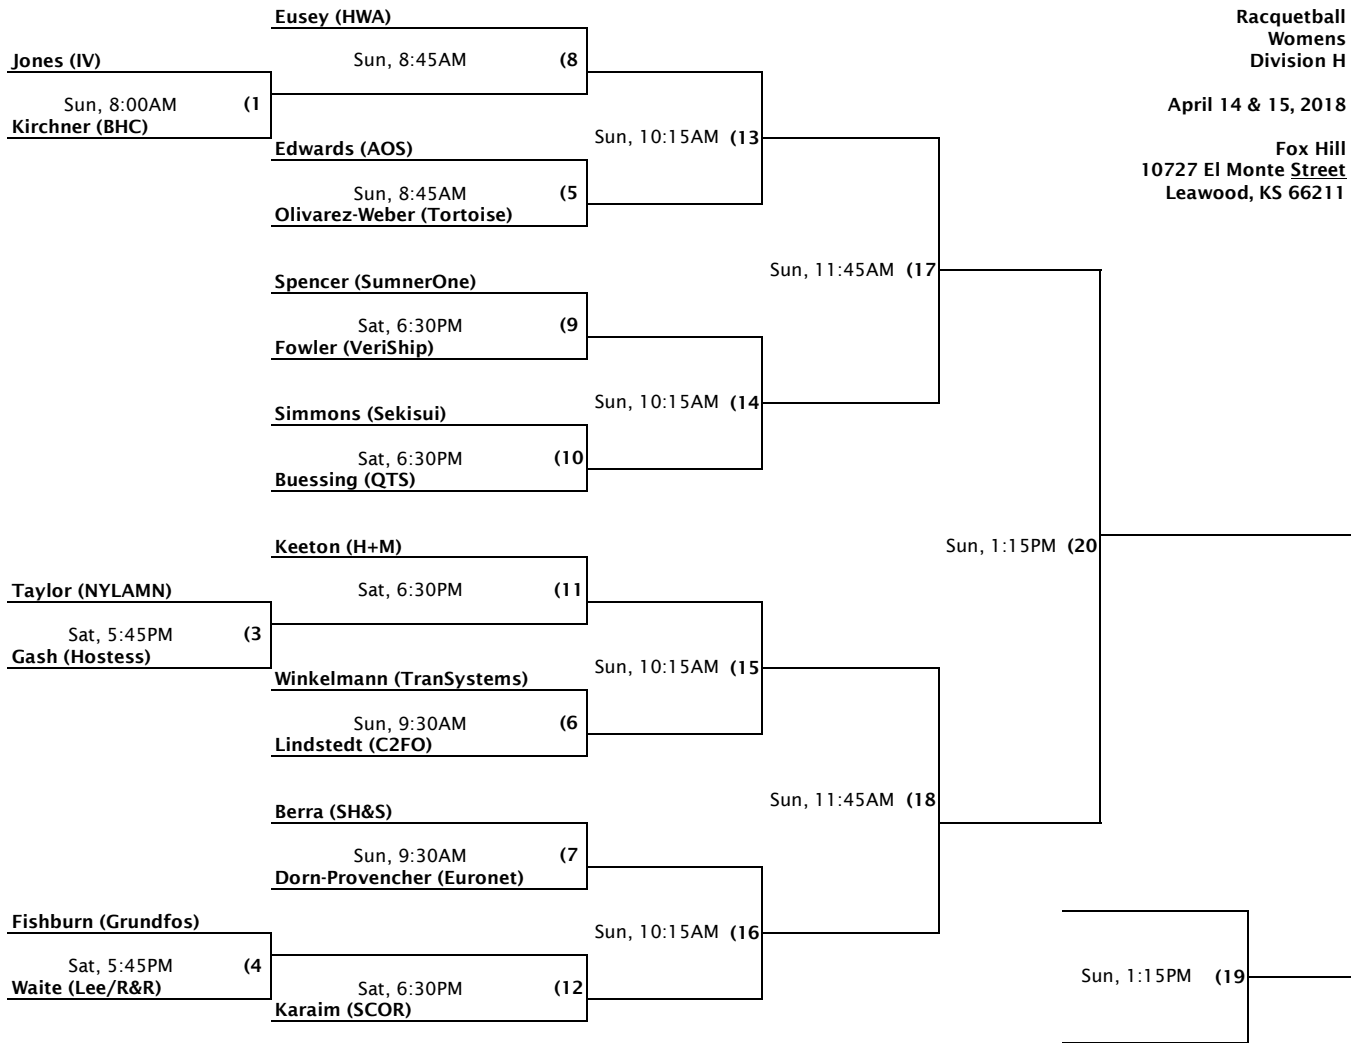

Sun, 12:30PM (9)

Nagel (CRB)
Sun, 11:00AM (4)
Bickel (FCStone)

Sun, 2:00PM (15)

Culton (POWER)
Sun, 11:00AM (5)
Wierson (Shick)

Sun, 12:30PM (10)

Muenks (Grant Thornton)
Sun, 11:00AM (6)
Tjarks (Mazuma)

Sun, 1:15PM (13)

Inscore (NorthPointe)
Sun, 11:00AM (7)
Loftin (Harcos)

Sun, 12:30PM (11)

Sun, 2:00PM (14)

Racquetball
Womens
Division H

April 14 & 15, 2018

Fox Hill
10727 El Monte Street
Leawood, KS 66211

Harris (Pro Athlete)

Sat, 3:30PM (1)

BYE

Watrous (Sosland)

Sat, 3:30PM (2)

Holiday (Xenometrics)

Zeiger (APEX)

Sat, 3:30PM (3)

Reed (C&C)

Culp (Fan360)

Sat, 3:30PM (4)

Shaver (Ad Astra)

Sat, 5:00PM (5)

Sat, 6:30PM (8)

Sat, 5:00PM (6)

Sat, 6:30PM (7)

**Racquetball
Womens
Division I**