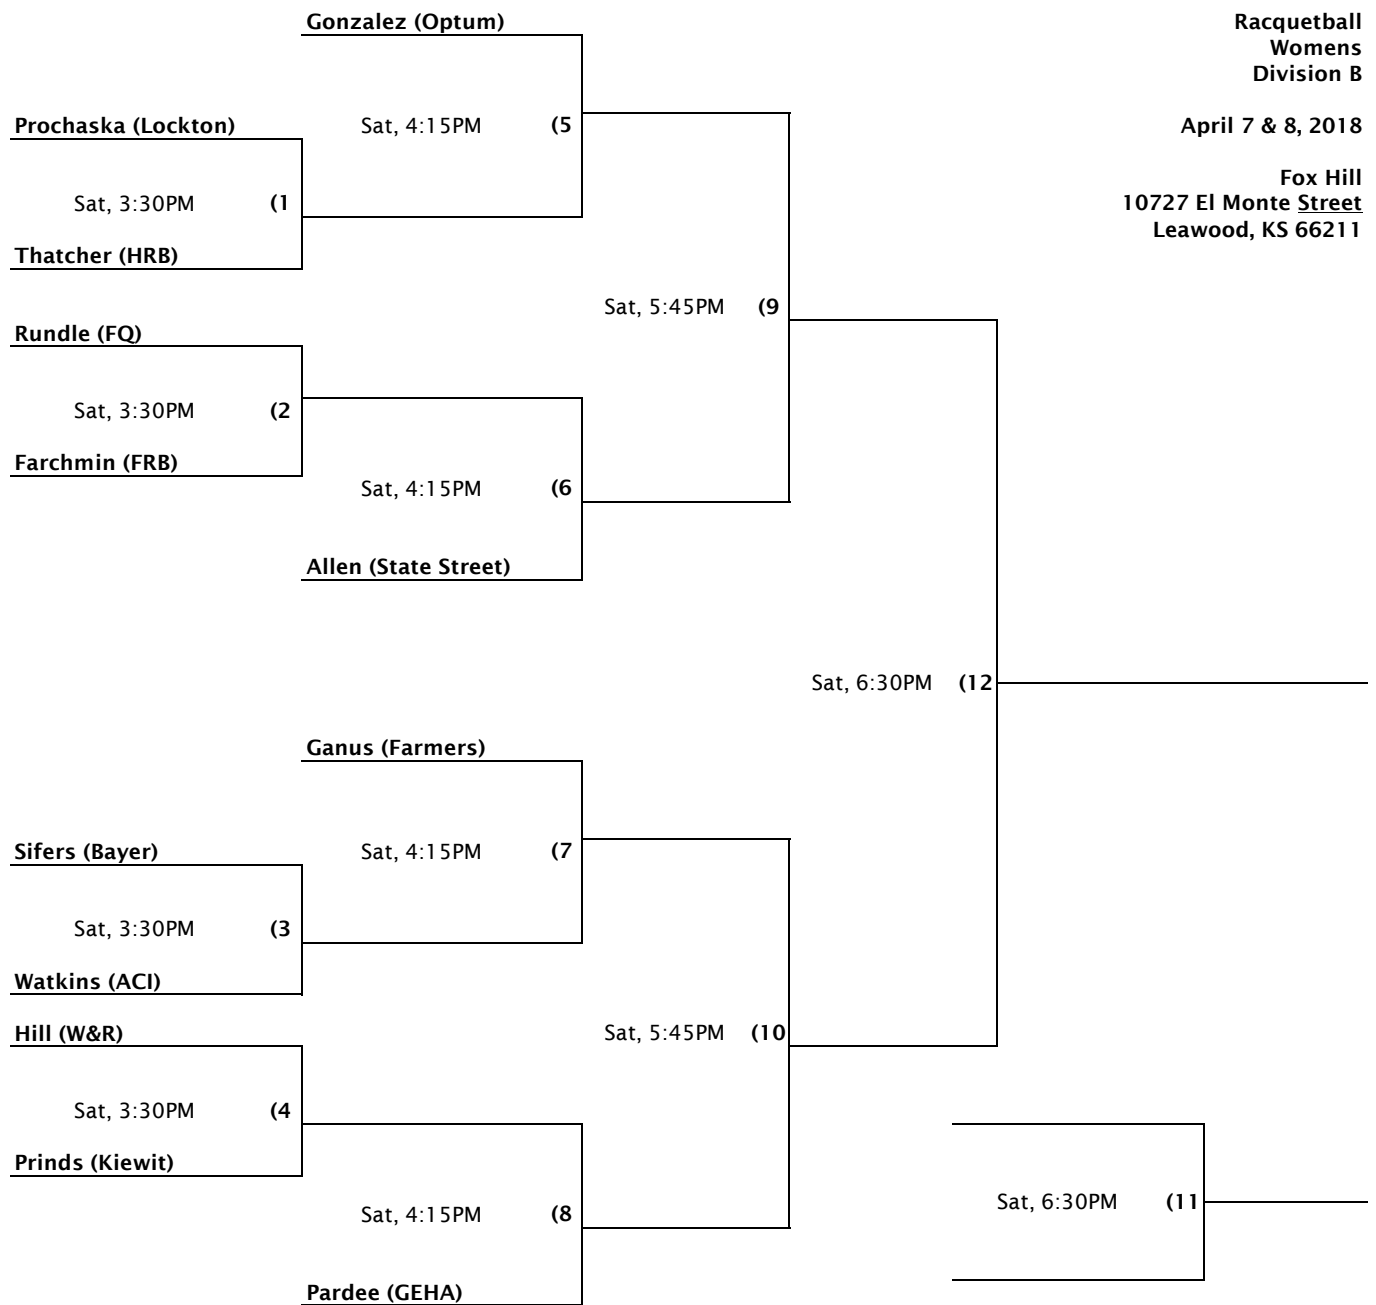

Racquetball
Womens
Division A

April 7 & 8, 2018

Fox Hill
10727 El Monte Street
Leawood, KS 66211

**Racquetball
Womens
Division B**

April 7 & 8, 2018

**Fox Hill
10727 El Monte Street
Leawood, KS 66211**

**Racquetball
Womens
Division C**

April 7 & 8, 2018

**Fox Hill
10727 El Monte Street
Leawood, KS 66211**

Racquetball
Womens
Division D

April 7 & 8, 2018

Fox Hill
10727 El Monte Street
Leawood, KS 66211

Racquetball
Womens
Division E
April 7 & 8, 2018