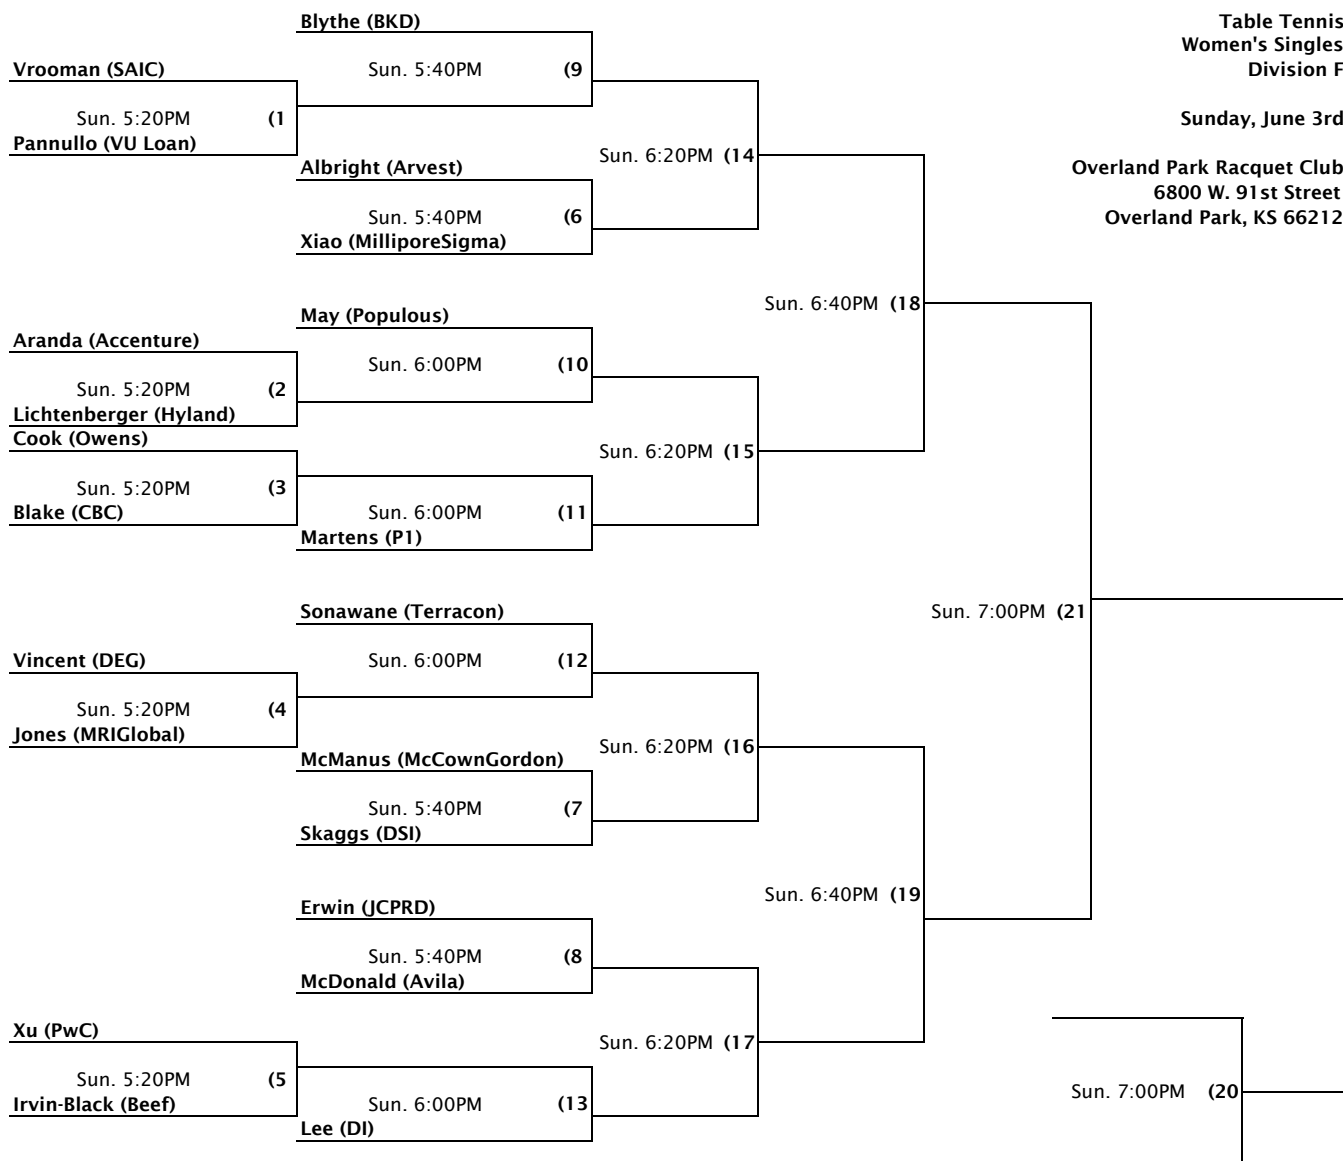

**Table Tennis
Women's Singles
Division F**

Sunday, June 3rd

**Overland Park Racquet Club
6800 W. 91st Street
Overland Park, KS 66212**