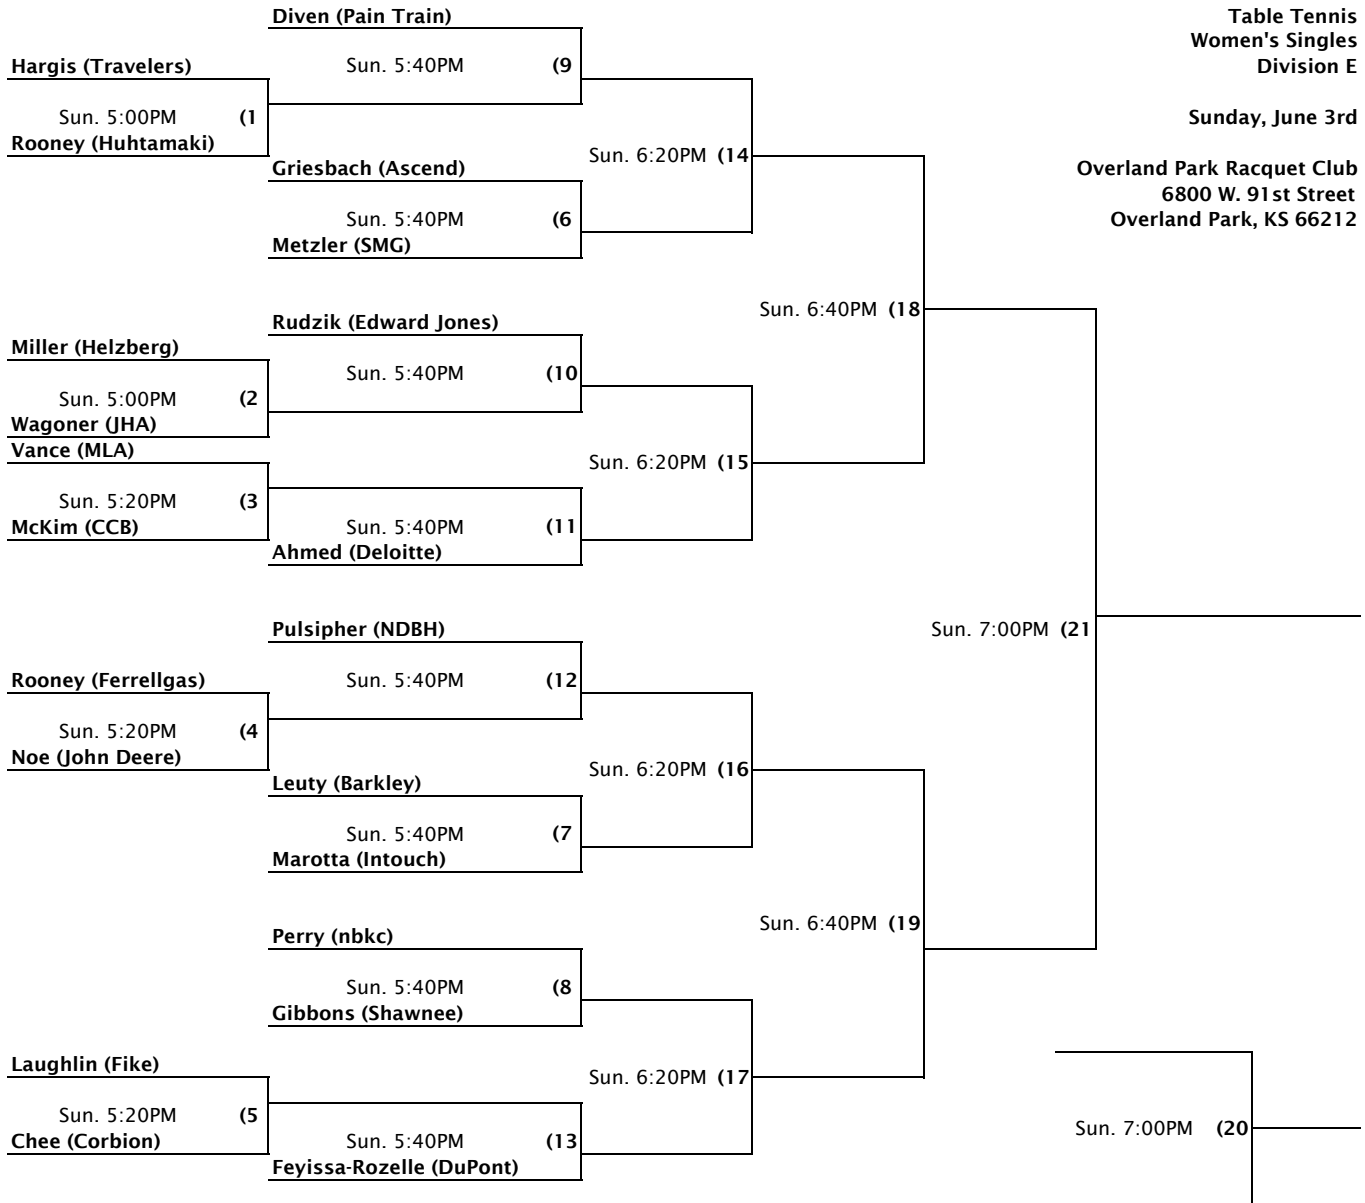

**Table Tennis
Women's Singles
Division E**

Sunday, June 3rd

**Overland Park Racquet Club
6800 W. 91st Street
Overland Park, KS 66212**