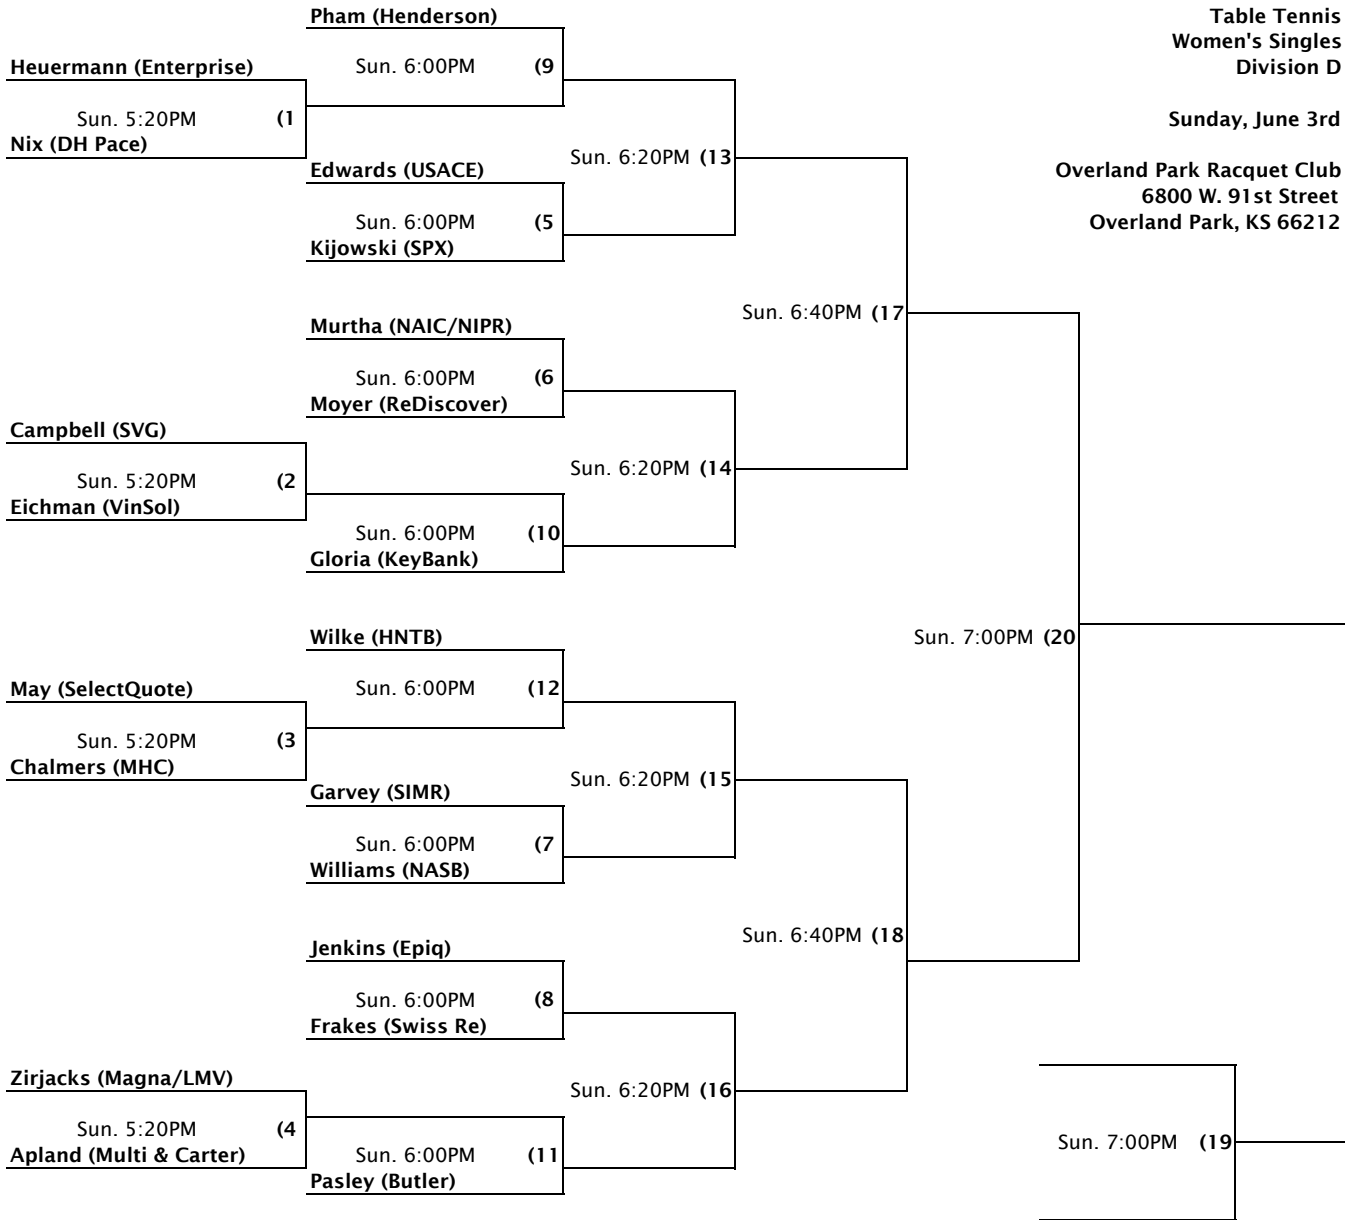

**Table Tennis
Women's Singles
Division D**

Sunday, June 3rd

**Overland Park Racquet Club
6800 W. 91st Street
Overland Park, KS 66212**