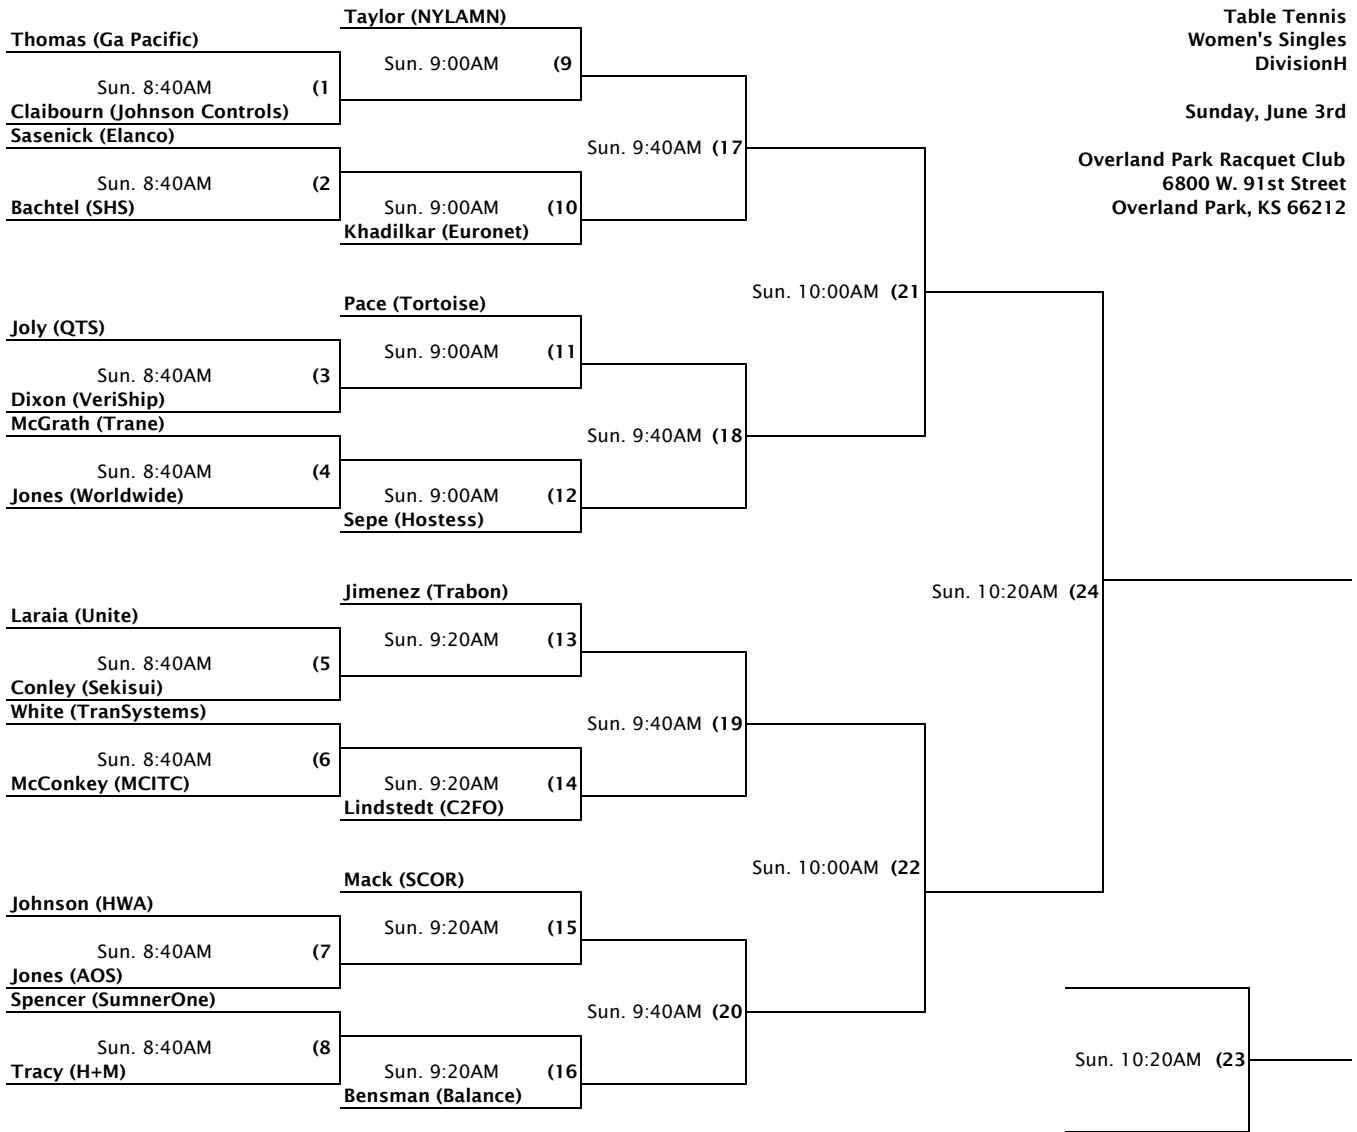

Table Tennis
Women's Singles
Division G

Sunday, June 3rd

Overland Park Racquet Club
6800 W. 91st Street
Overland Park, KS 66212

**Table Tennis
Women's Singles
Division H**

Sunday, June 3rd

Overland Park Racquet Club
6800 W. 91st Street
Overland Park, KS 66212