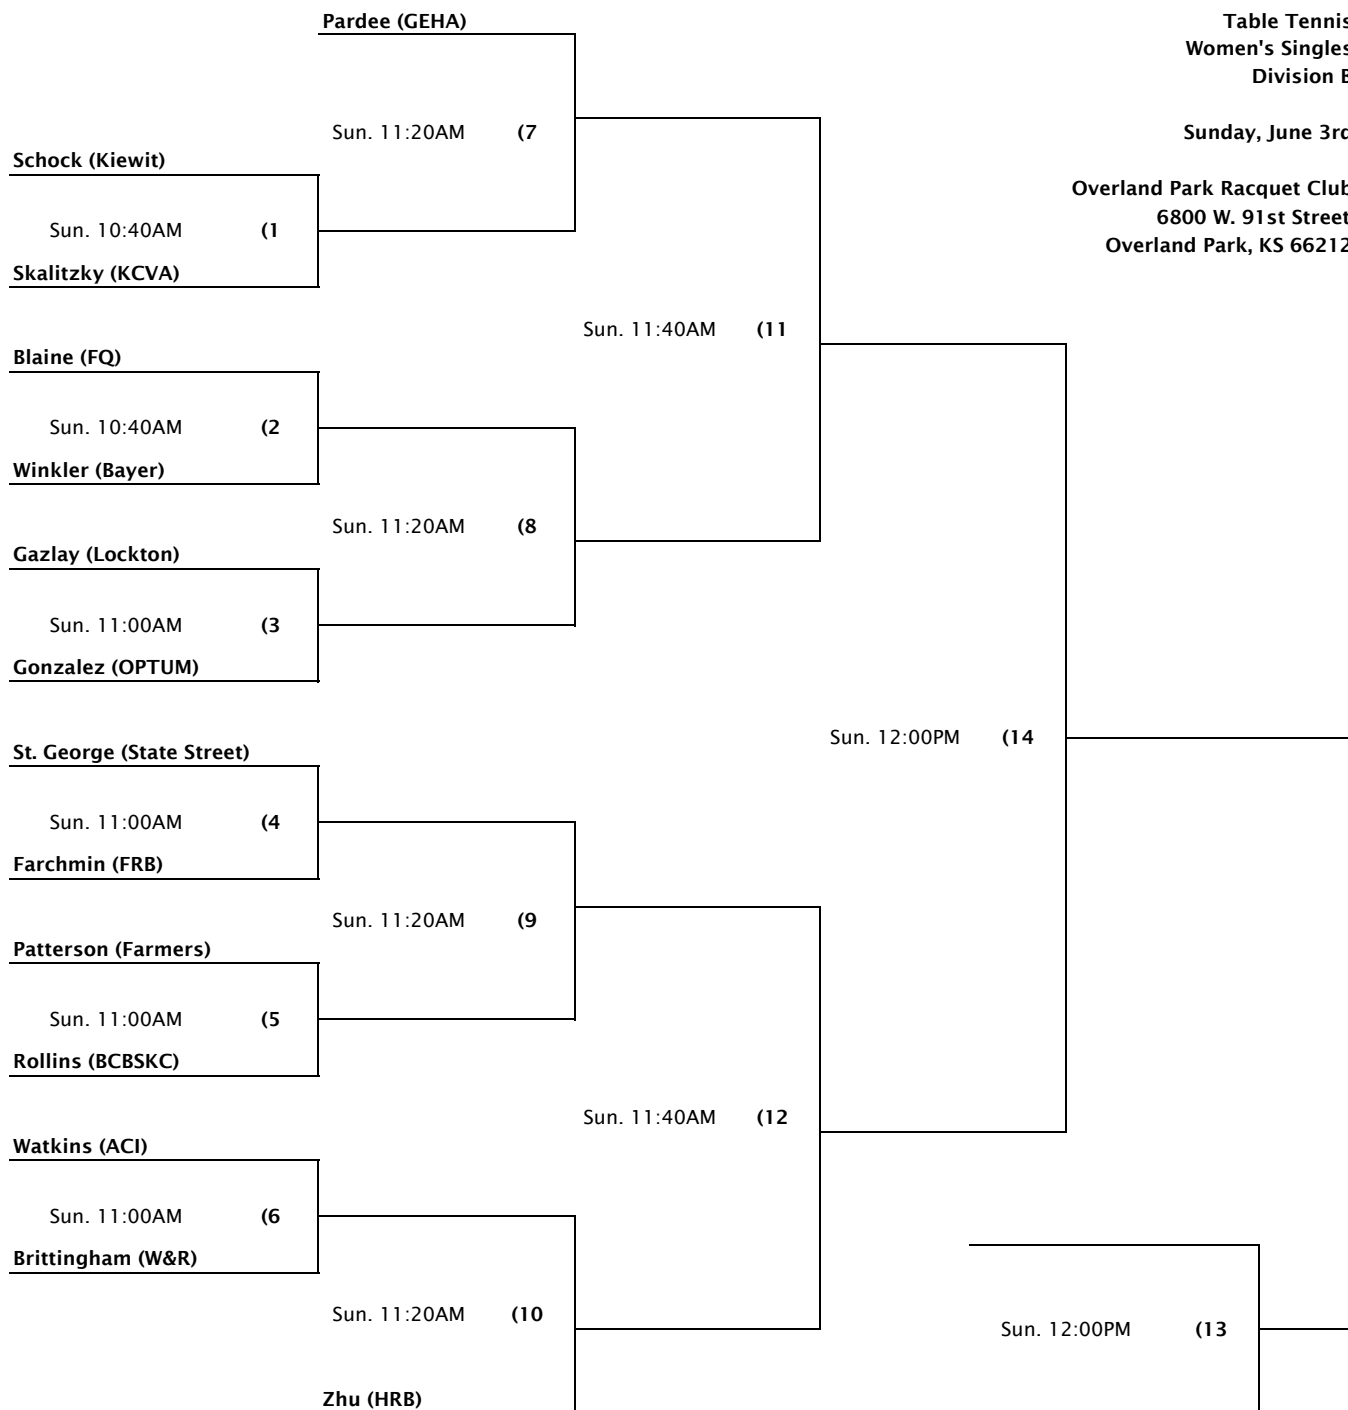

Table Tennis
Women's Singles
Division B

Sunday, June 3rd

Overland Park Racquet Club
6800 W. 91st Street
Overland Park, KS 66212