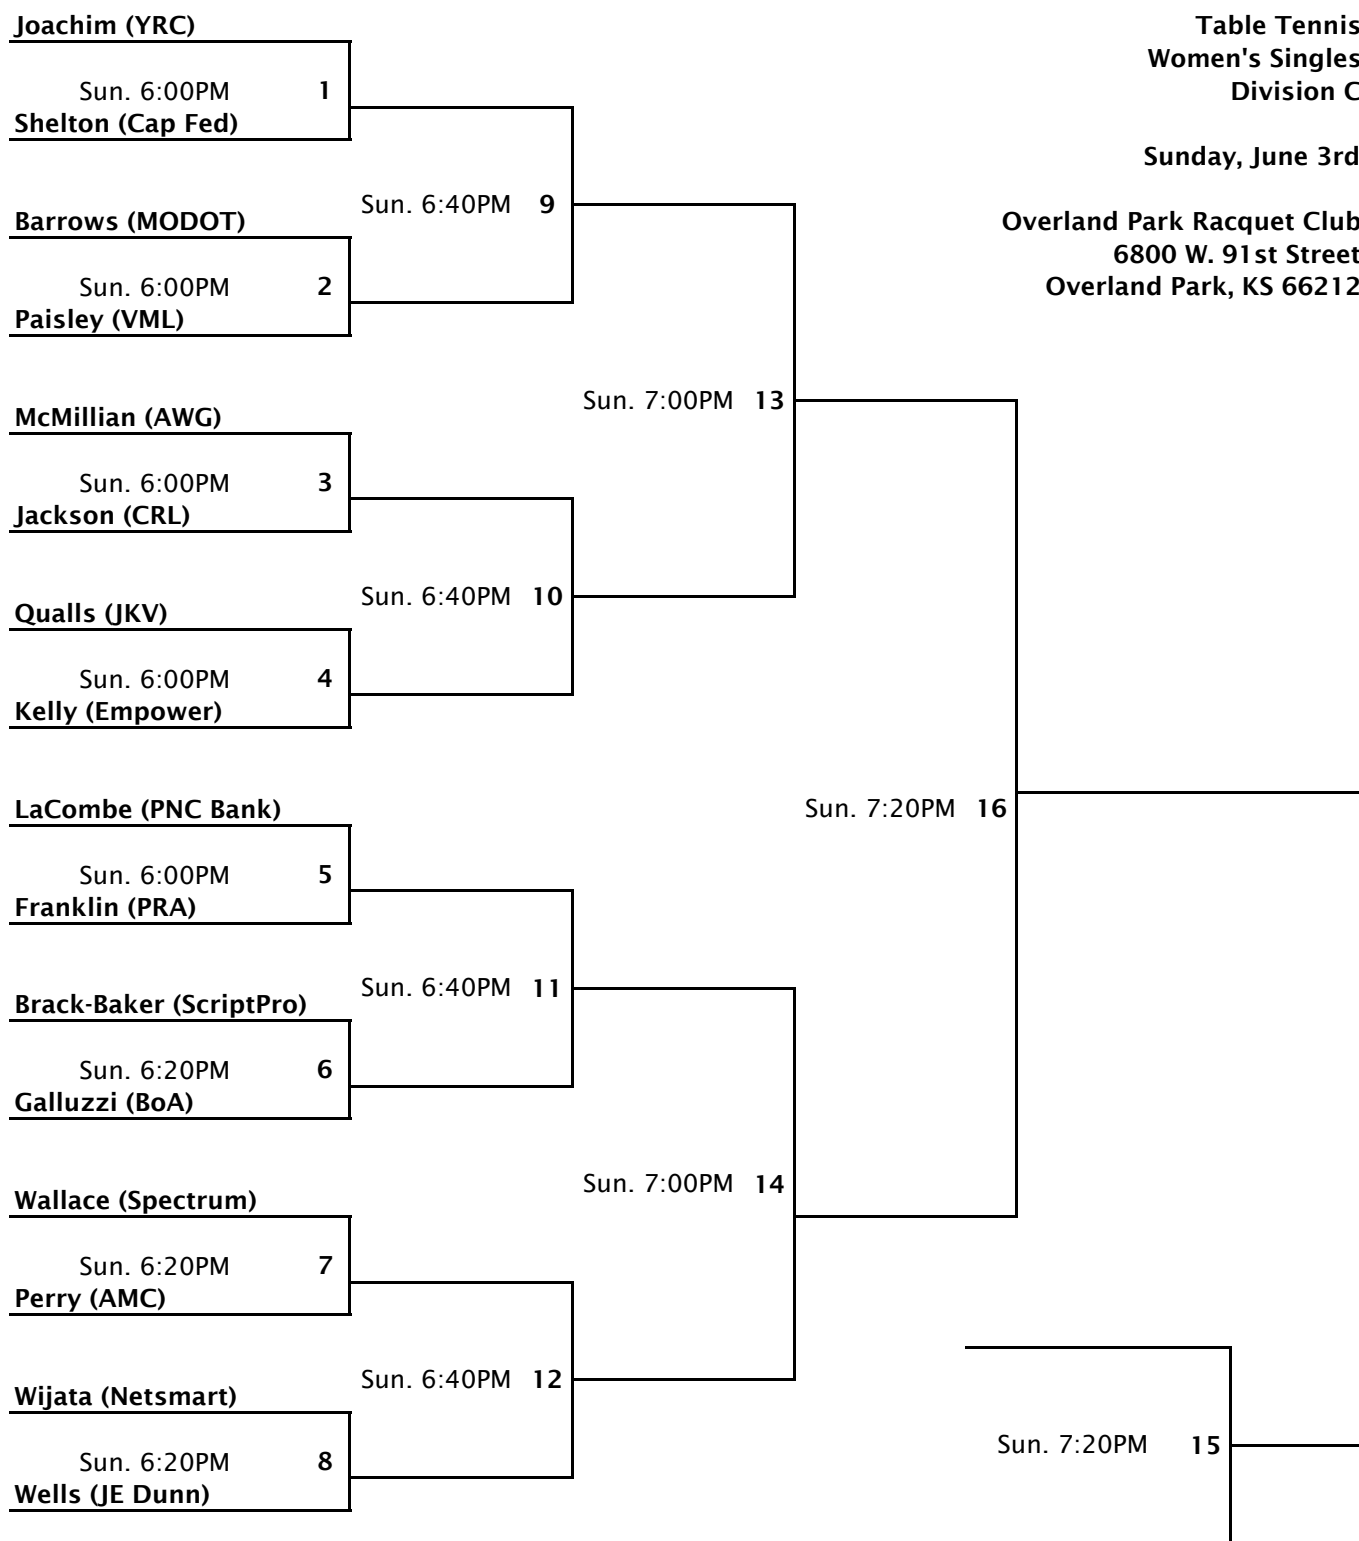

**Table Tennis
Women's Singles
Division C**

Sunday, June 3rd

**Overland Park Racquet Club
6800 W. 91st Street
Overland Park, KS 66212**