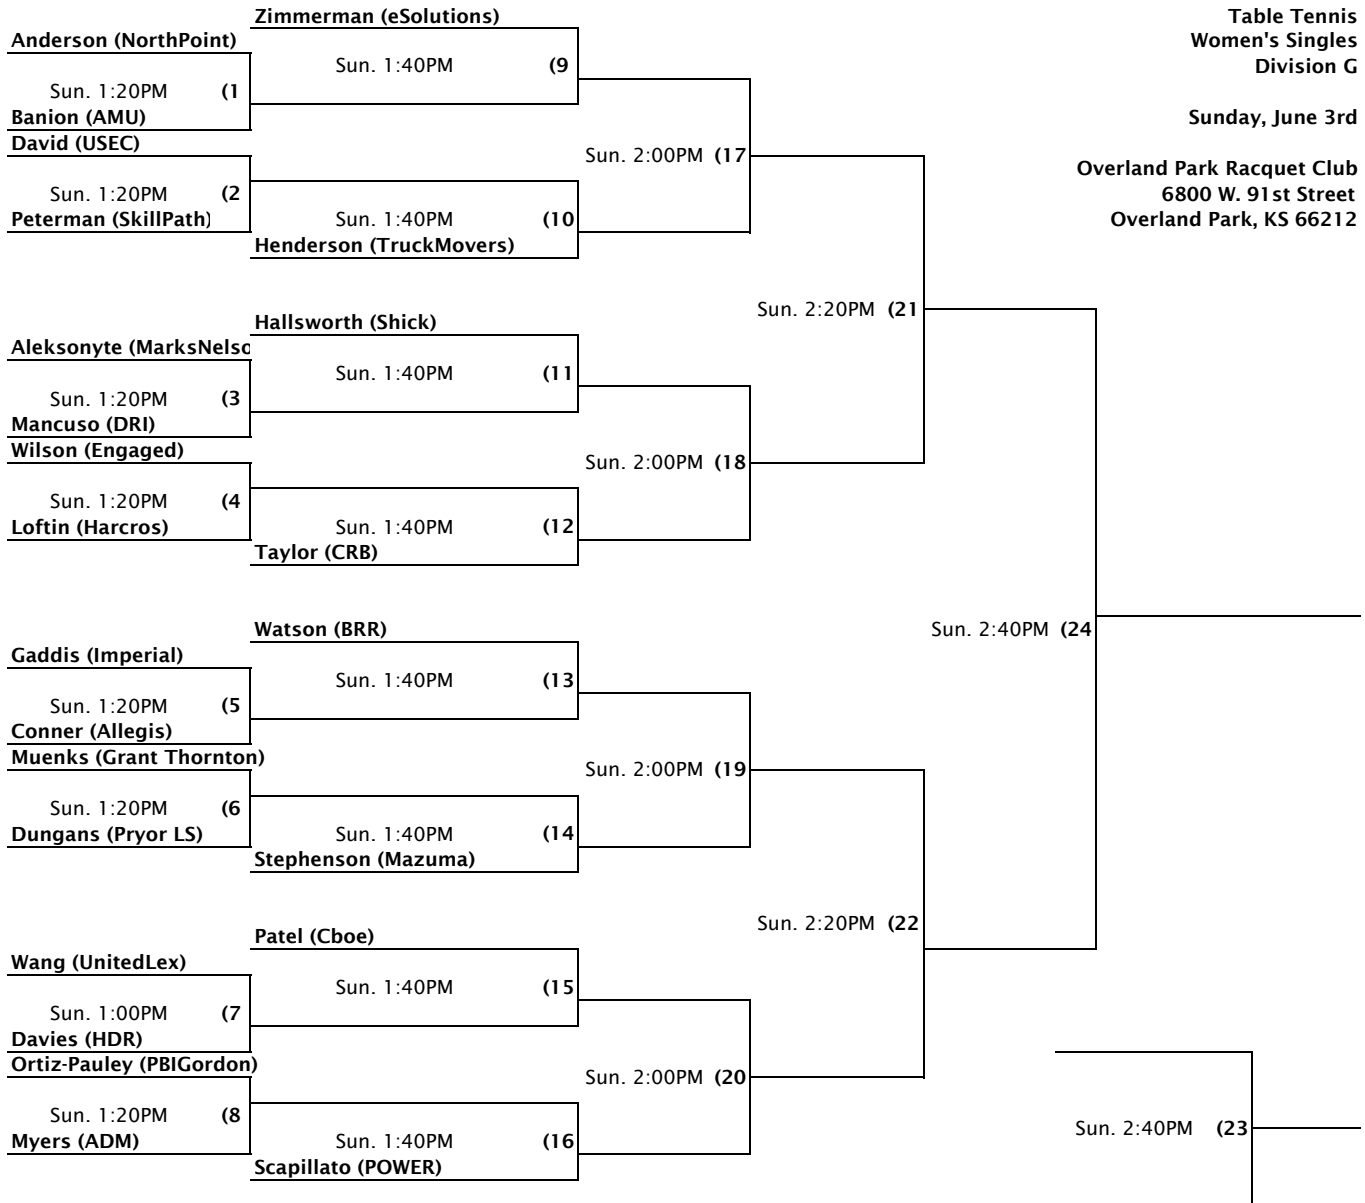

Table Tennis
Women's Singles
Division G

Sunday, June 3rd

Overland Park Racquet Club
6800 W. 91st Street
Overland Park, KS 66212