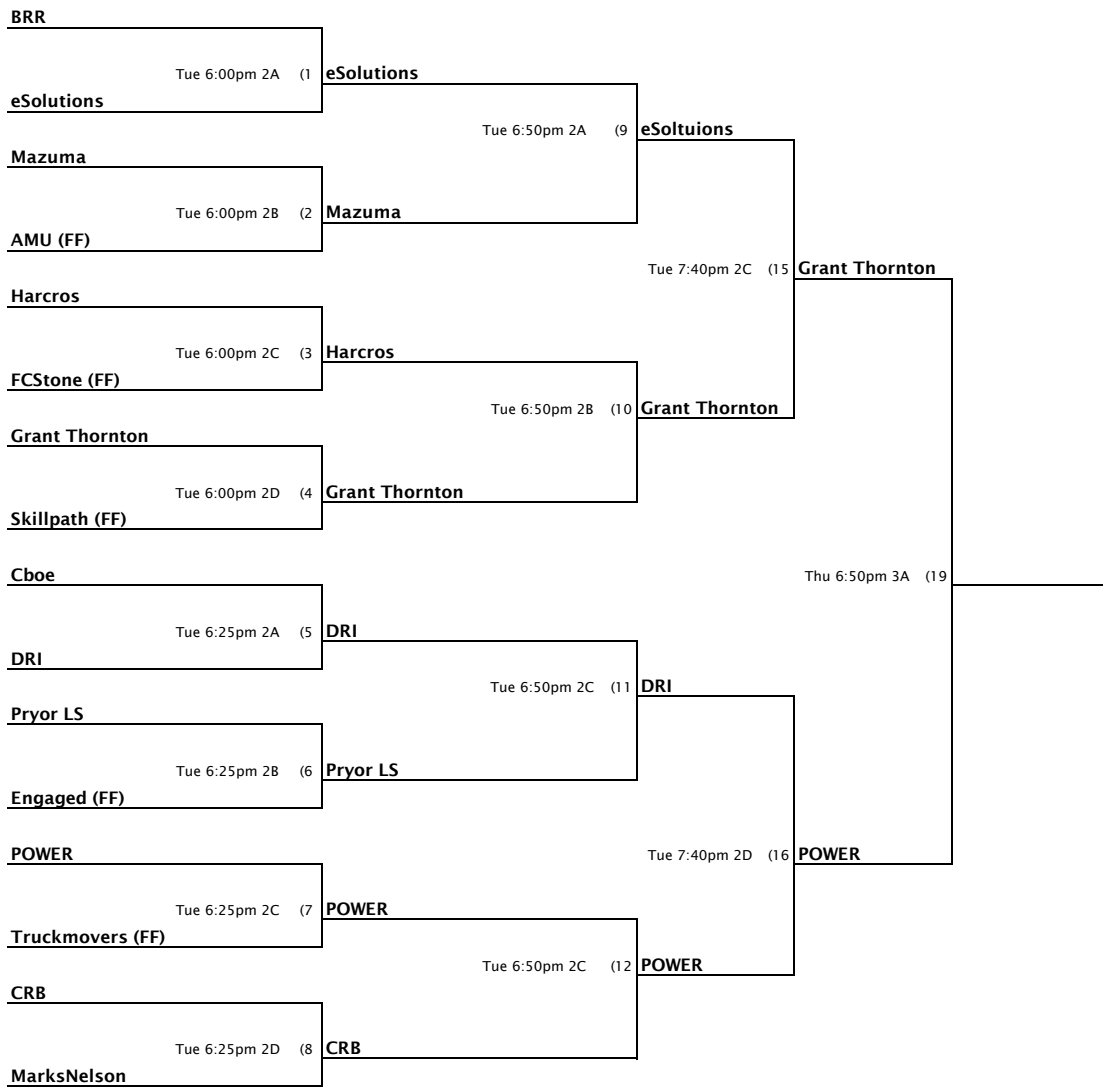

KANSAS CITY CORPORATE CHALLENGE
WOMEN'S 3v3 SOCCER
DIVISION G

TUESDAY & THURSDAY
JUNE 12 & 14, 2018

ALL GAMES PLAYED AT
CHARLES J STUMP PARK
47TH & WOODLAND
SHAWNEE, KS 66218