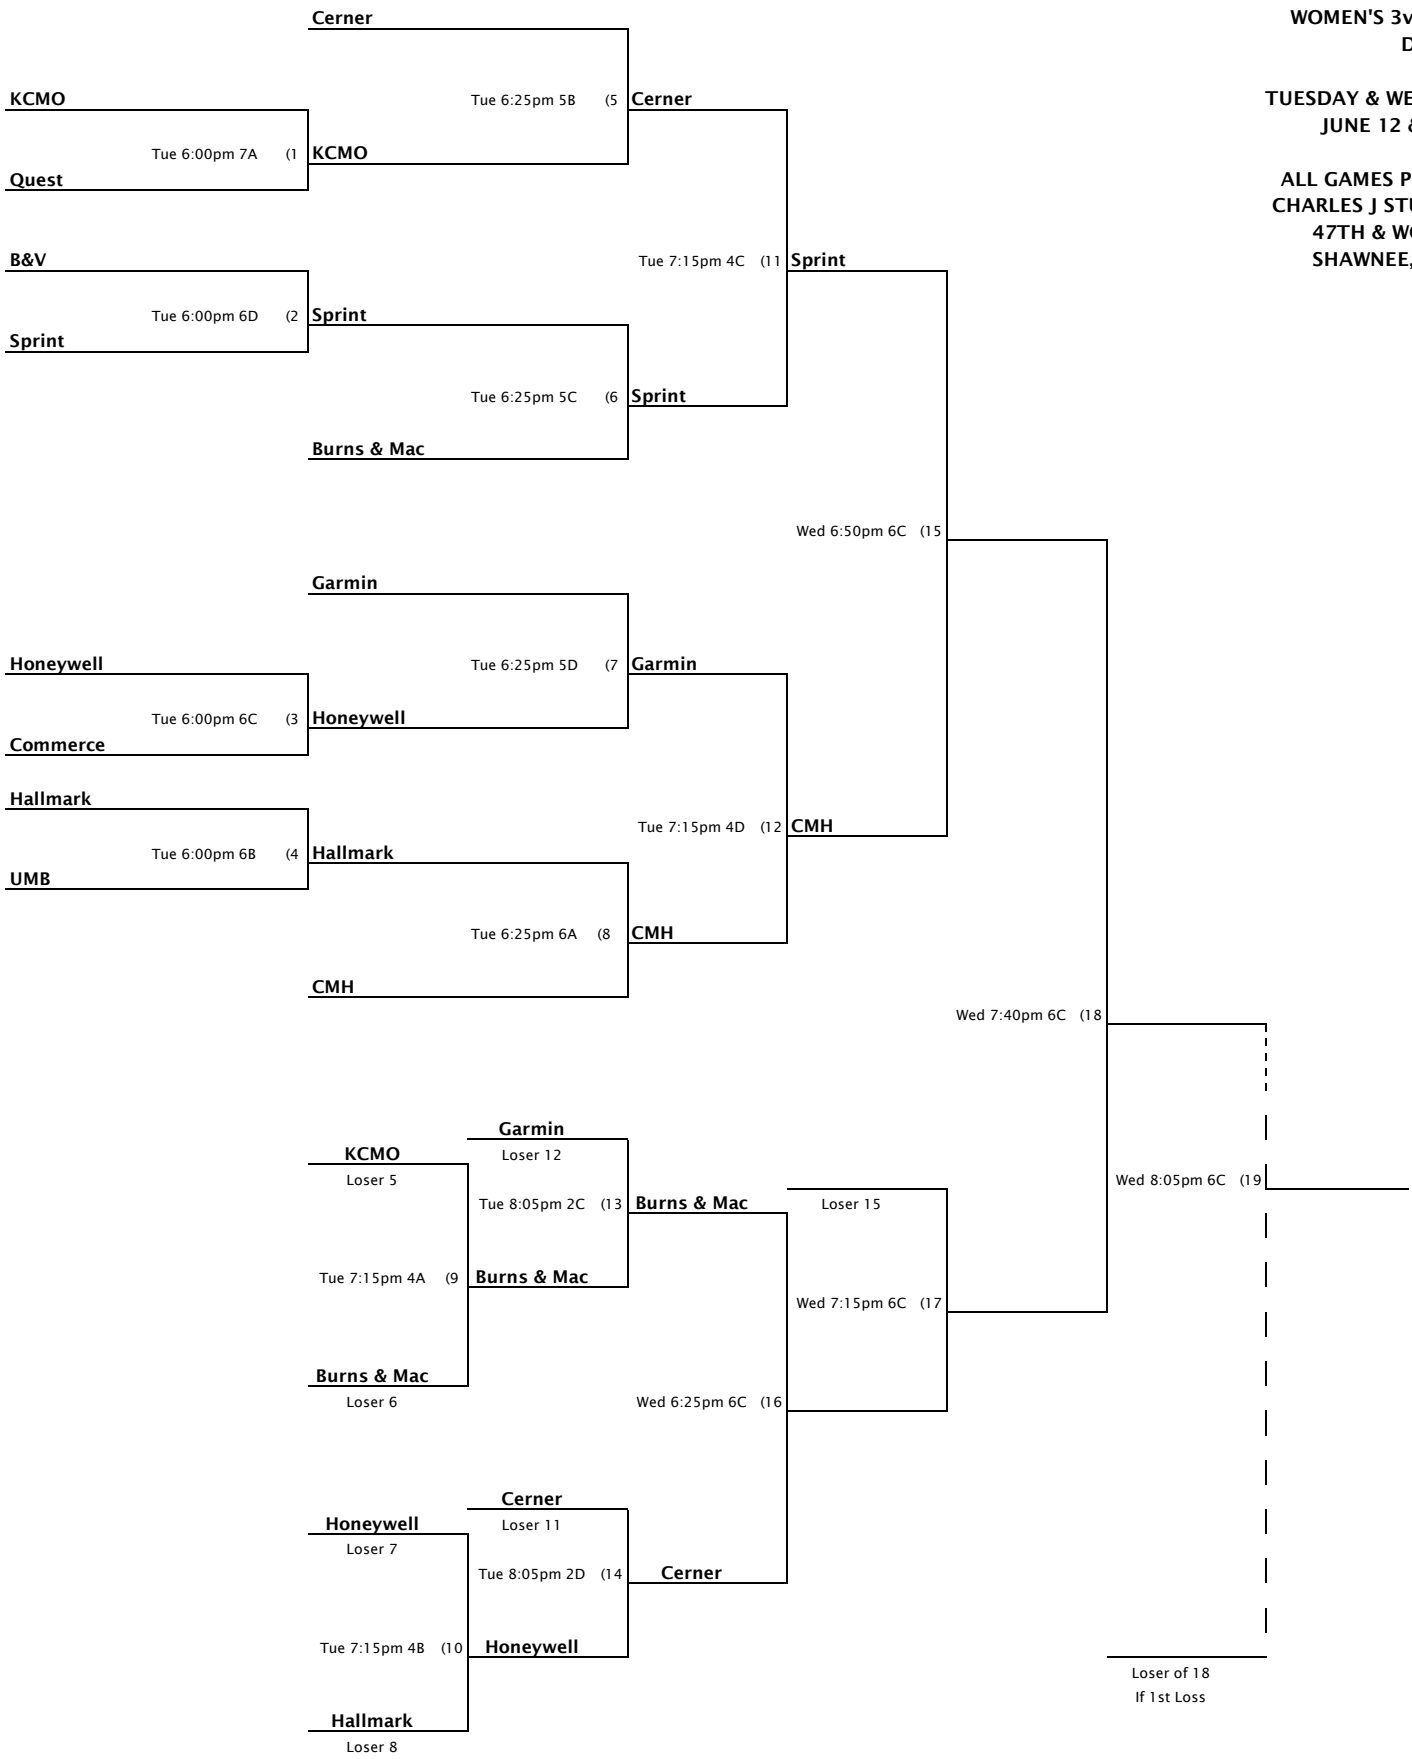

KANSAS CITY CORPORATE CHALLENGE
 WOMEN'S 3v3 SOCCER
 DIVISION A

TUESDAY & WEDNESDAY
 JUNE 12 & 13, 2018

ALL GAMES PLAYED AT
 CHARLES J STUMP PARK
 47TH & WOODLAND
 SHAWNEE, KS 66218

KANSAS CITY CORPORATE CHALLENGE
 WOMEN'S 3v3 SOCCER
 DIVISION B