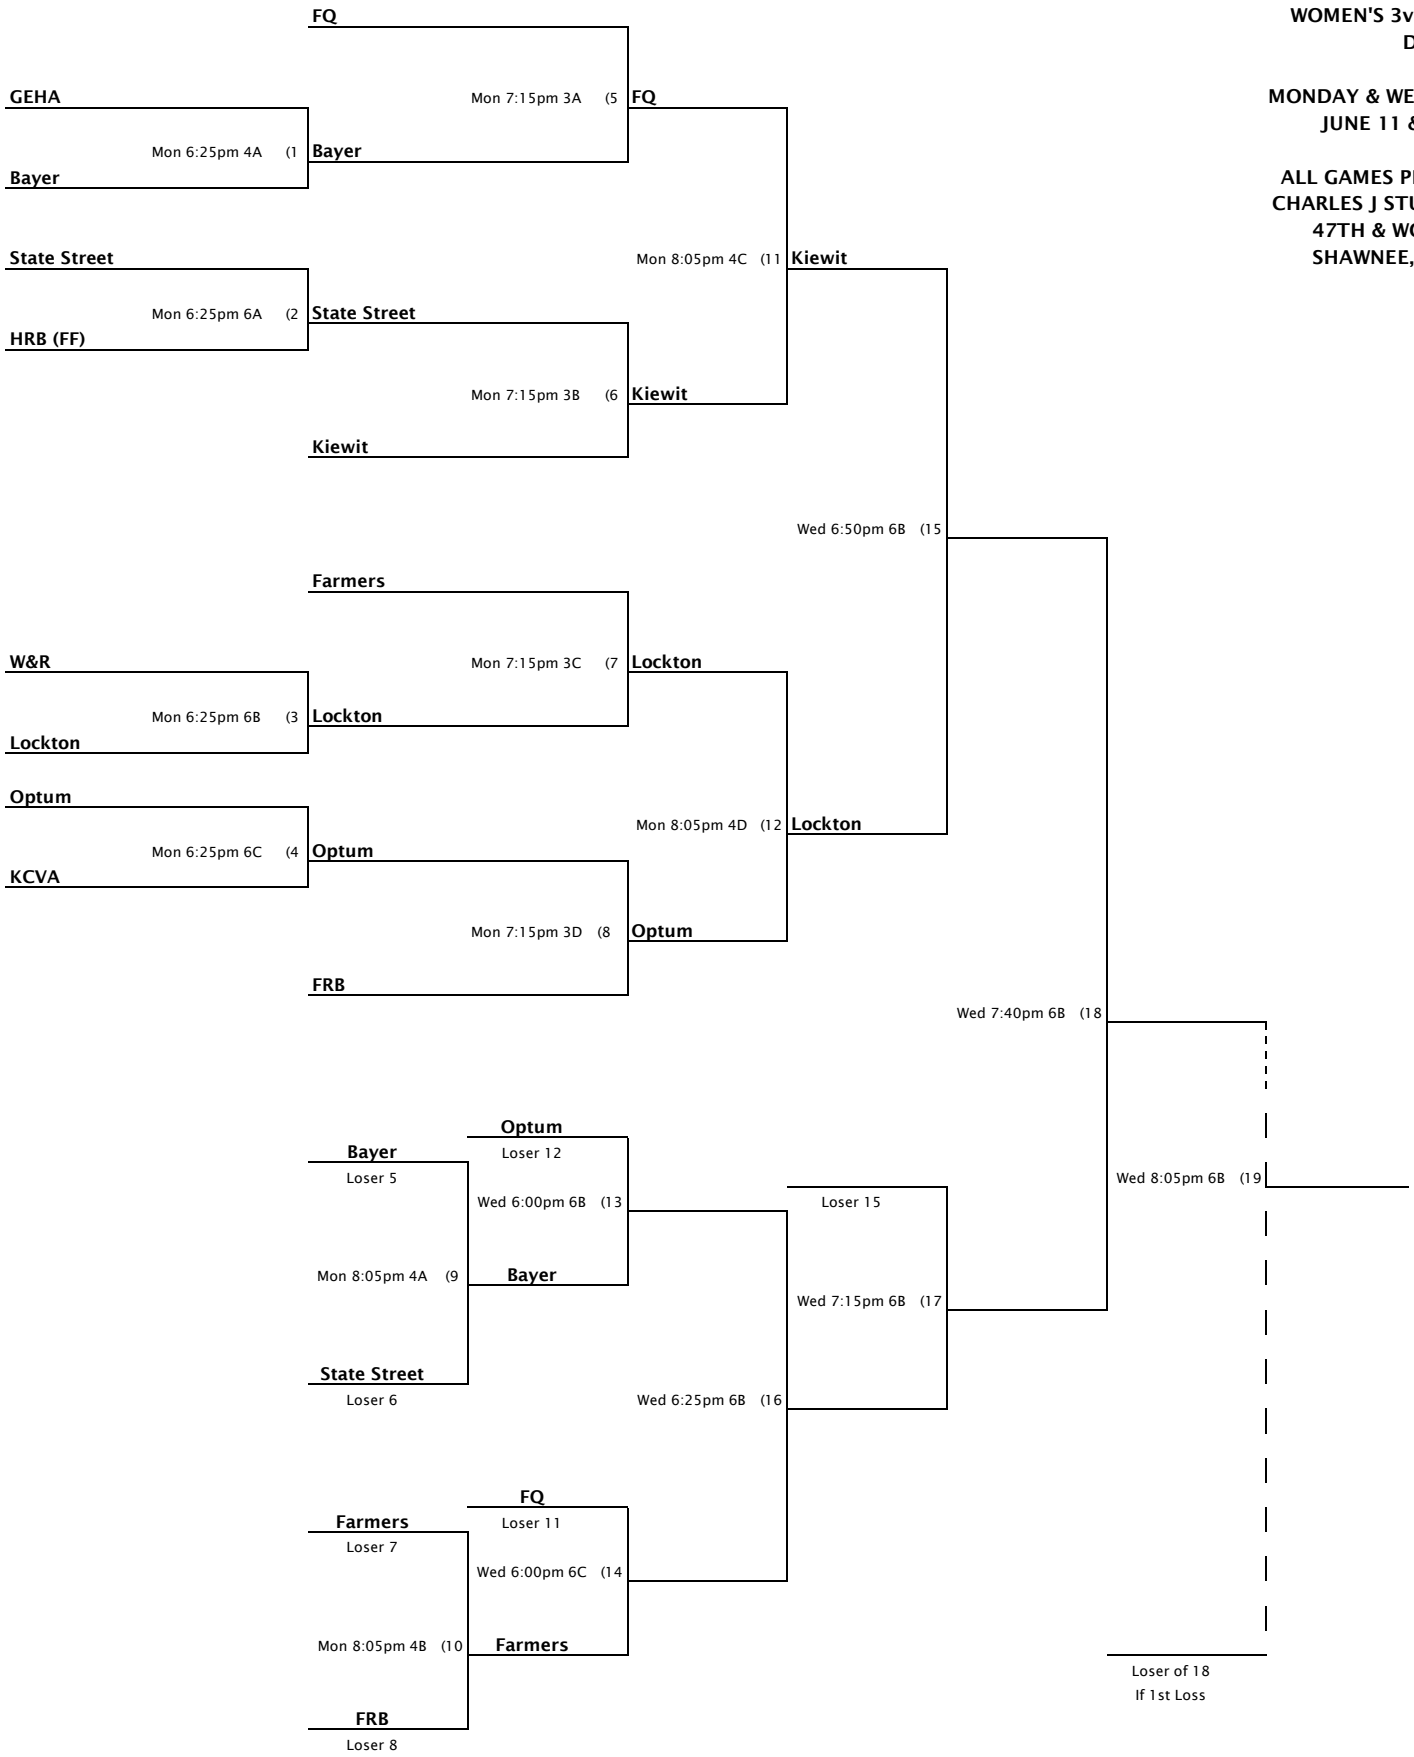

KANSAS CITY CORPORATE CHALLENGE
WOMEN'S 3v3 SOCCER
DIVISION B

MONDAY & WEDNESDAY
JUNE 11 & 13, 2018

ALL GAMES PLAYED AT
CHARLES J STUMP PARK
47TH & WOODLAND
SHAWNEE, KS 66218