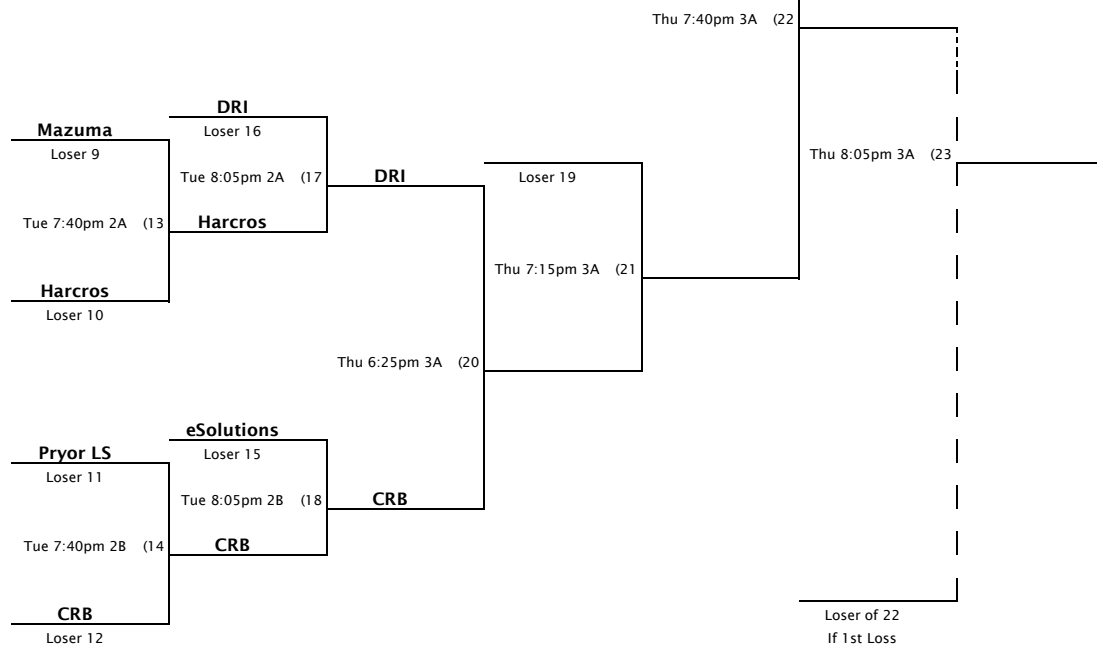

KANSAS CITY CORPORATE CHALLENGE
WOMEN'S 3v3 SOCCER
DIVISION G

TUESDAY & THURSDAY
JUNE 12 & 14, 2018

ALL GAMES PLAYED AT
CHARLES J STUMP PARK
47TH & WOODLAND
SHAWNEE, KS 66218