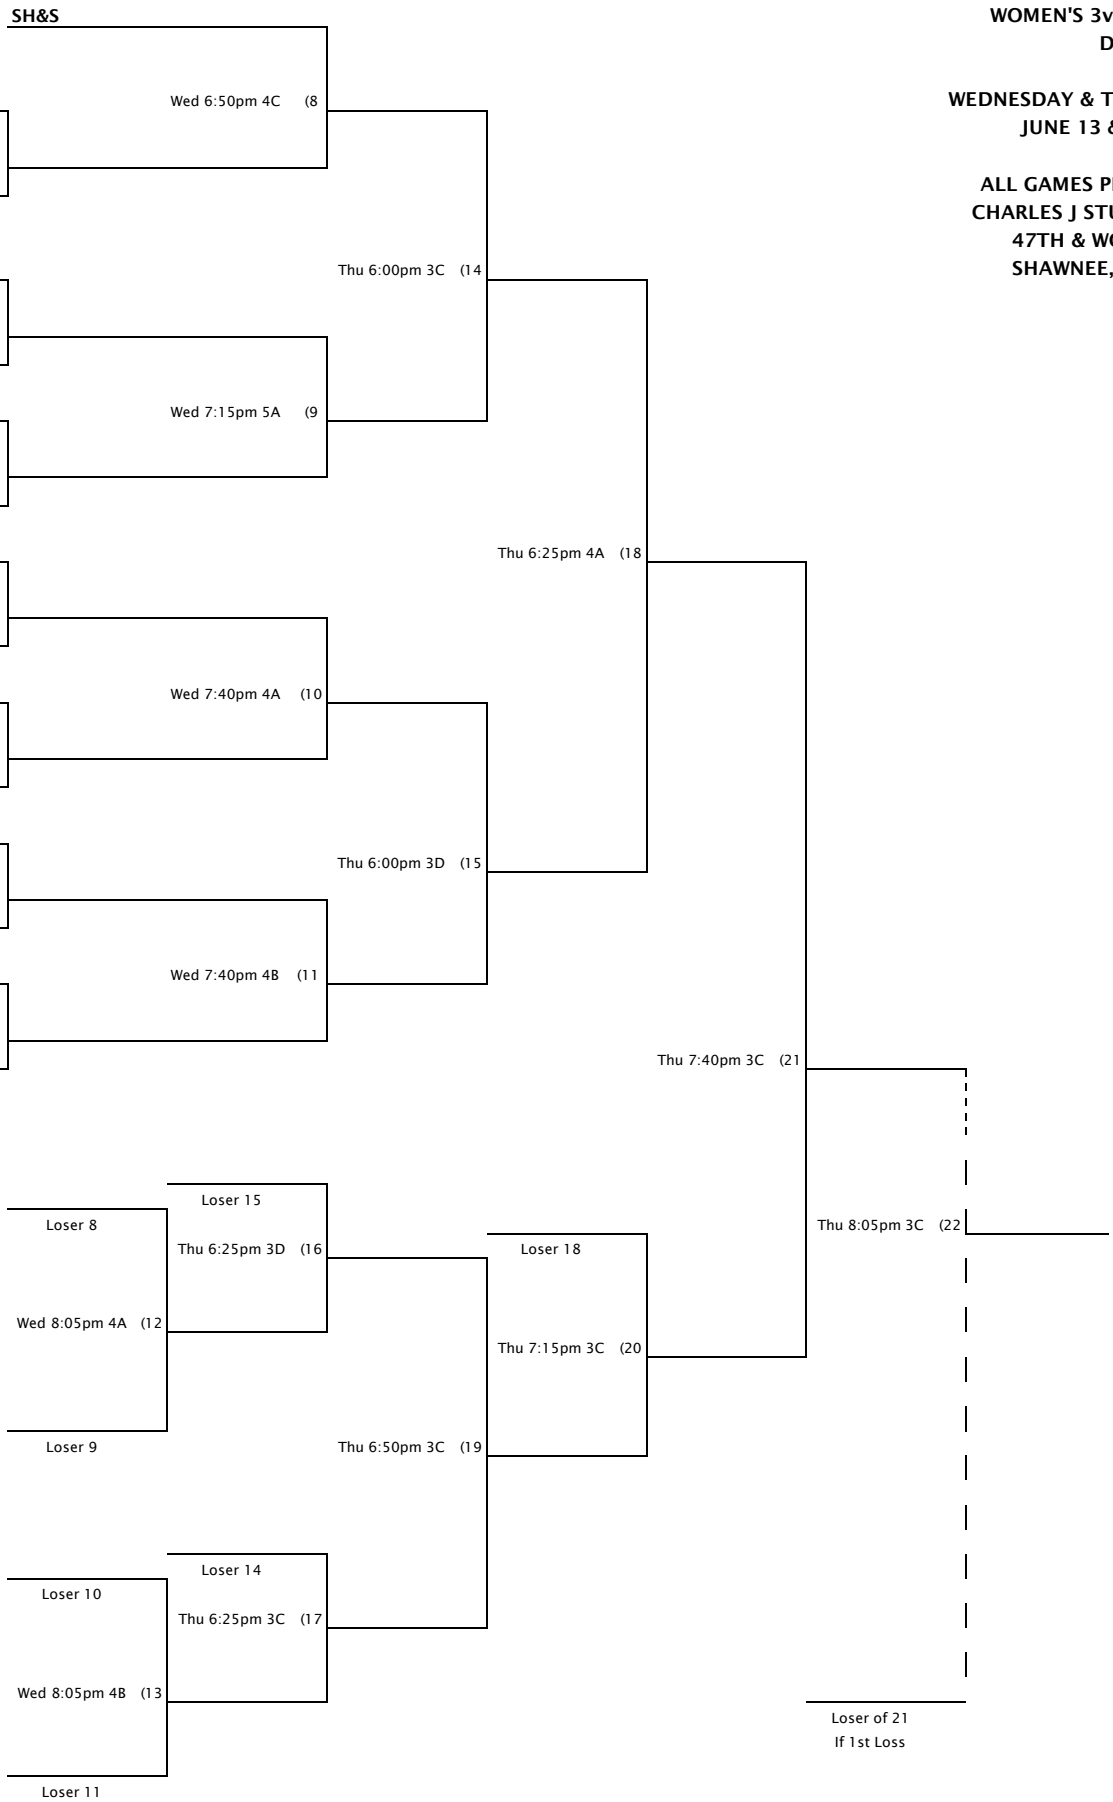

KANSAS CITY CORPORATE CHALLENGE
WOMEN'S 3v3 SOCCER
DIVISION H

WEDNESDAY & THURSDAY
JUNE 13 & 14, 2018

ALL GAMES PLAYED AT
CHARLES J STUMP PARK
47TH & WOODLAND
SHAWNEE, KS 66218