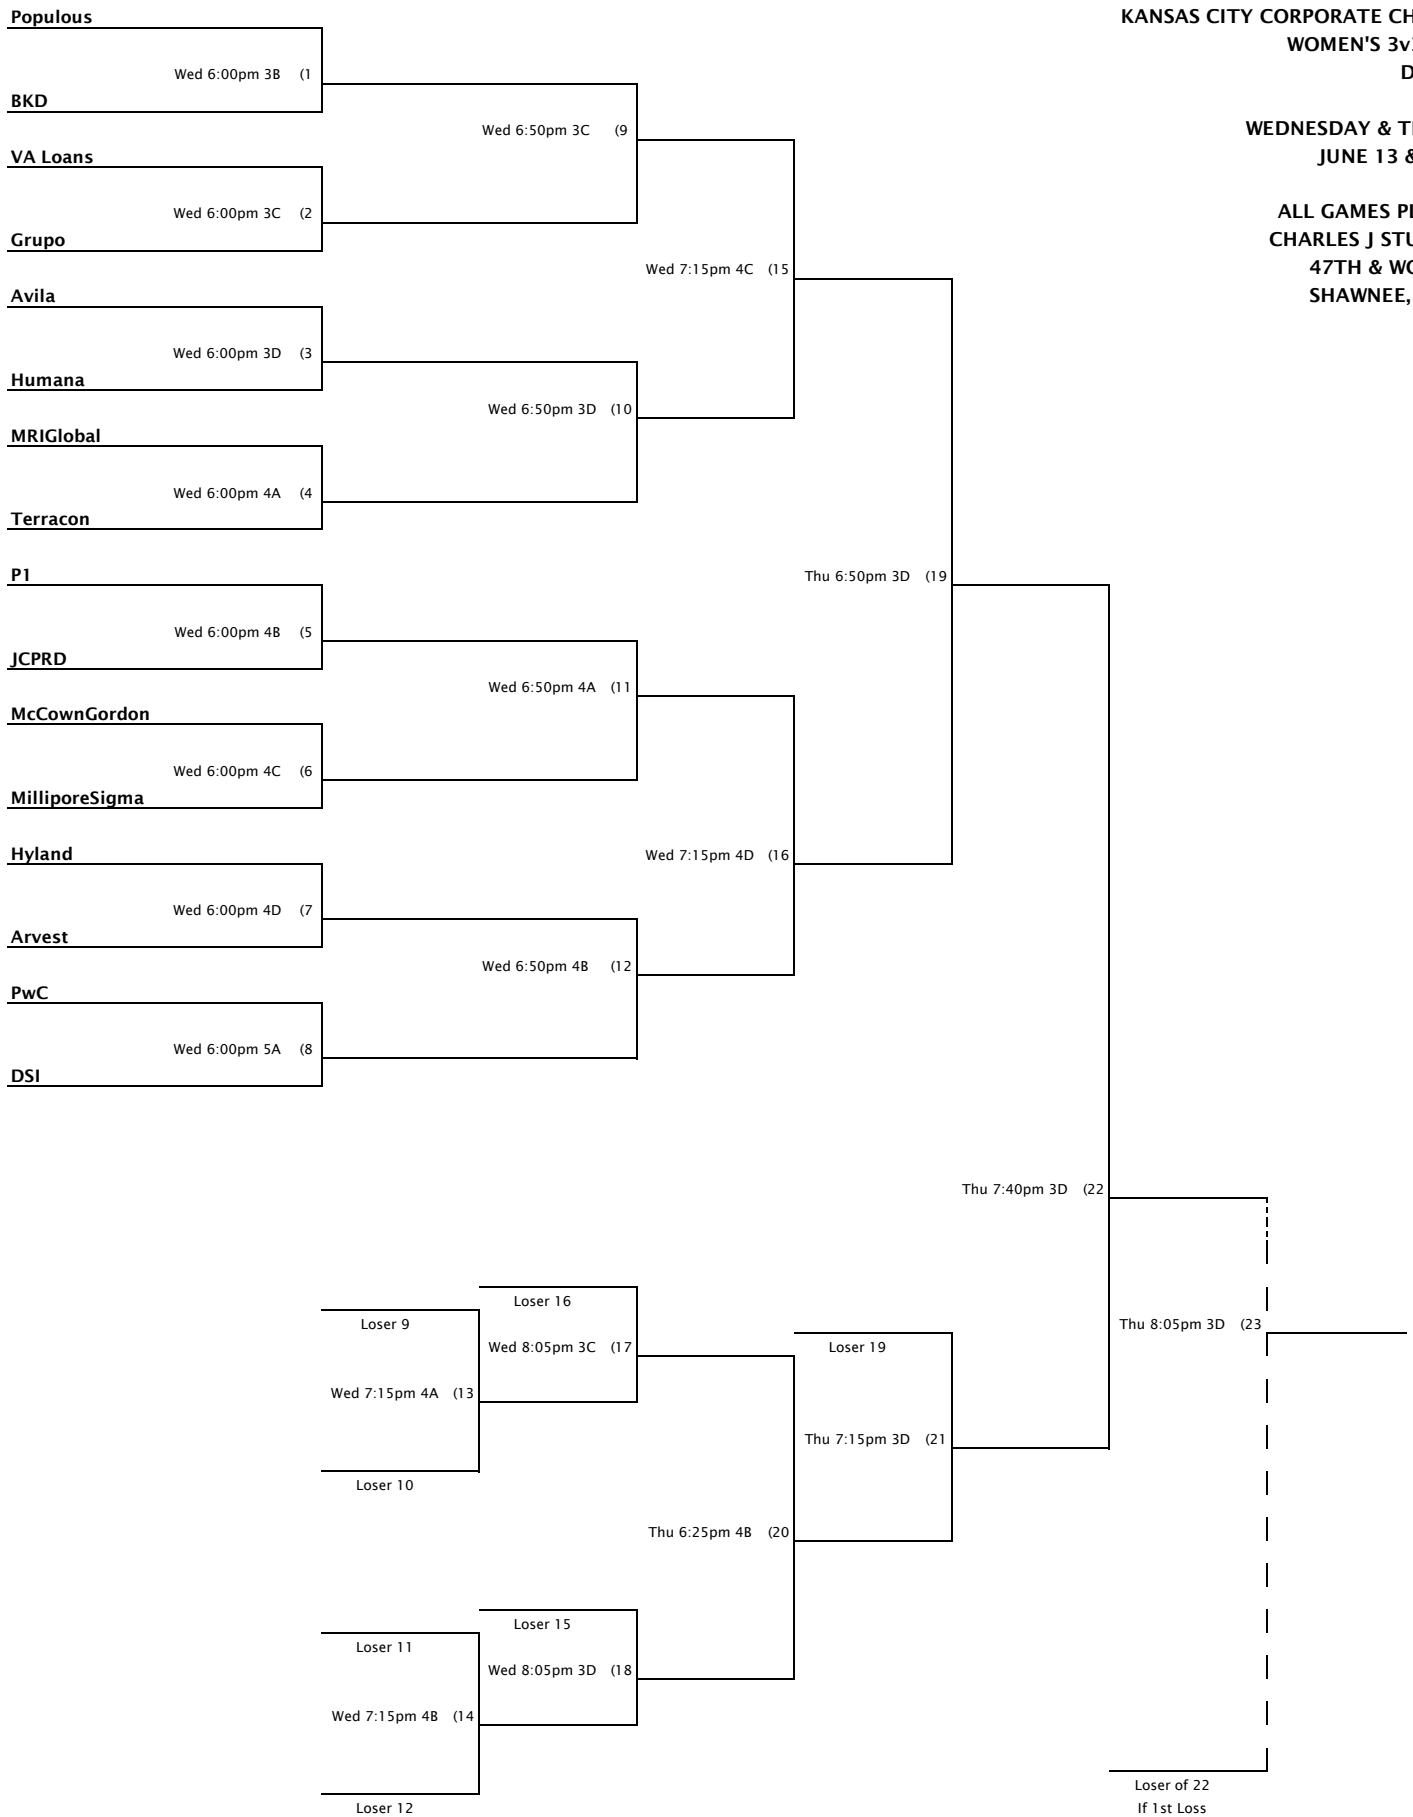

KANSAS CITY CORPORATE CHALLENGE
WOMEN'S 3v3 SOCCER
DIVISION F

WEDNESDAY & THURSDAY
JUNE 13 & 14, 2018

ALL GAMES PLAYED AT
CHARLES J STUMP PARK
47TH & WOODLAND
SHAWNEE, KS 66218