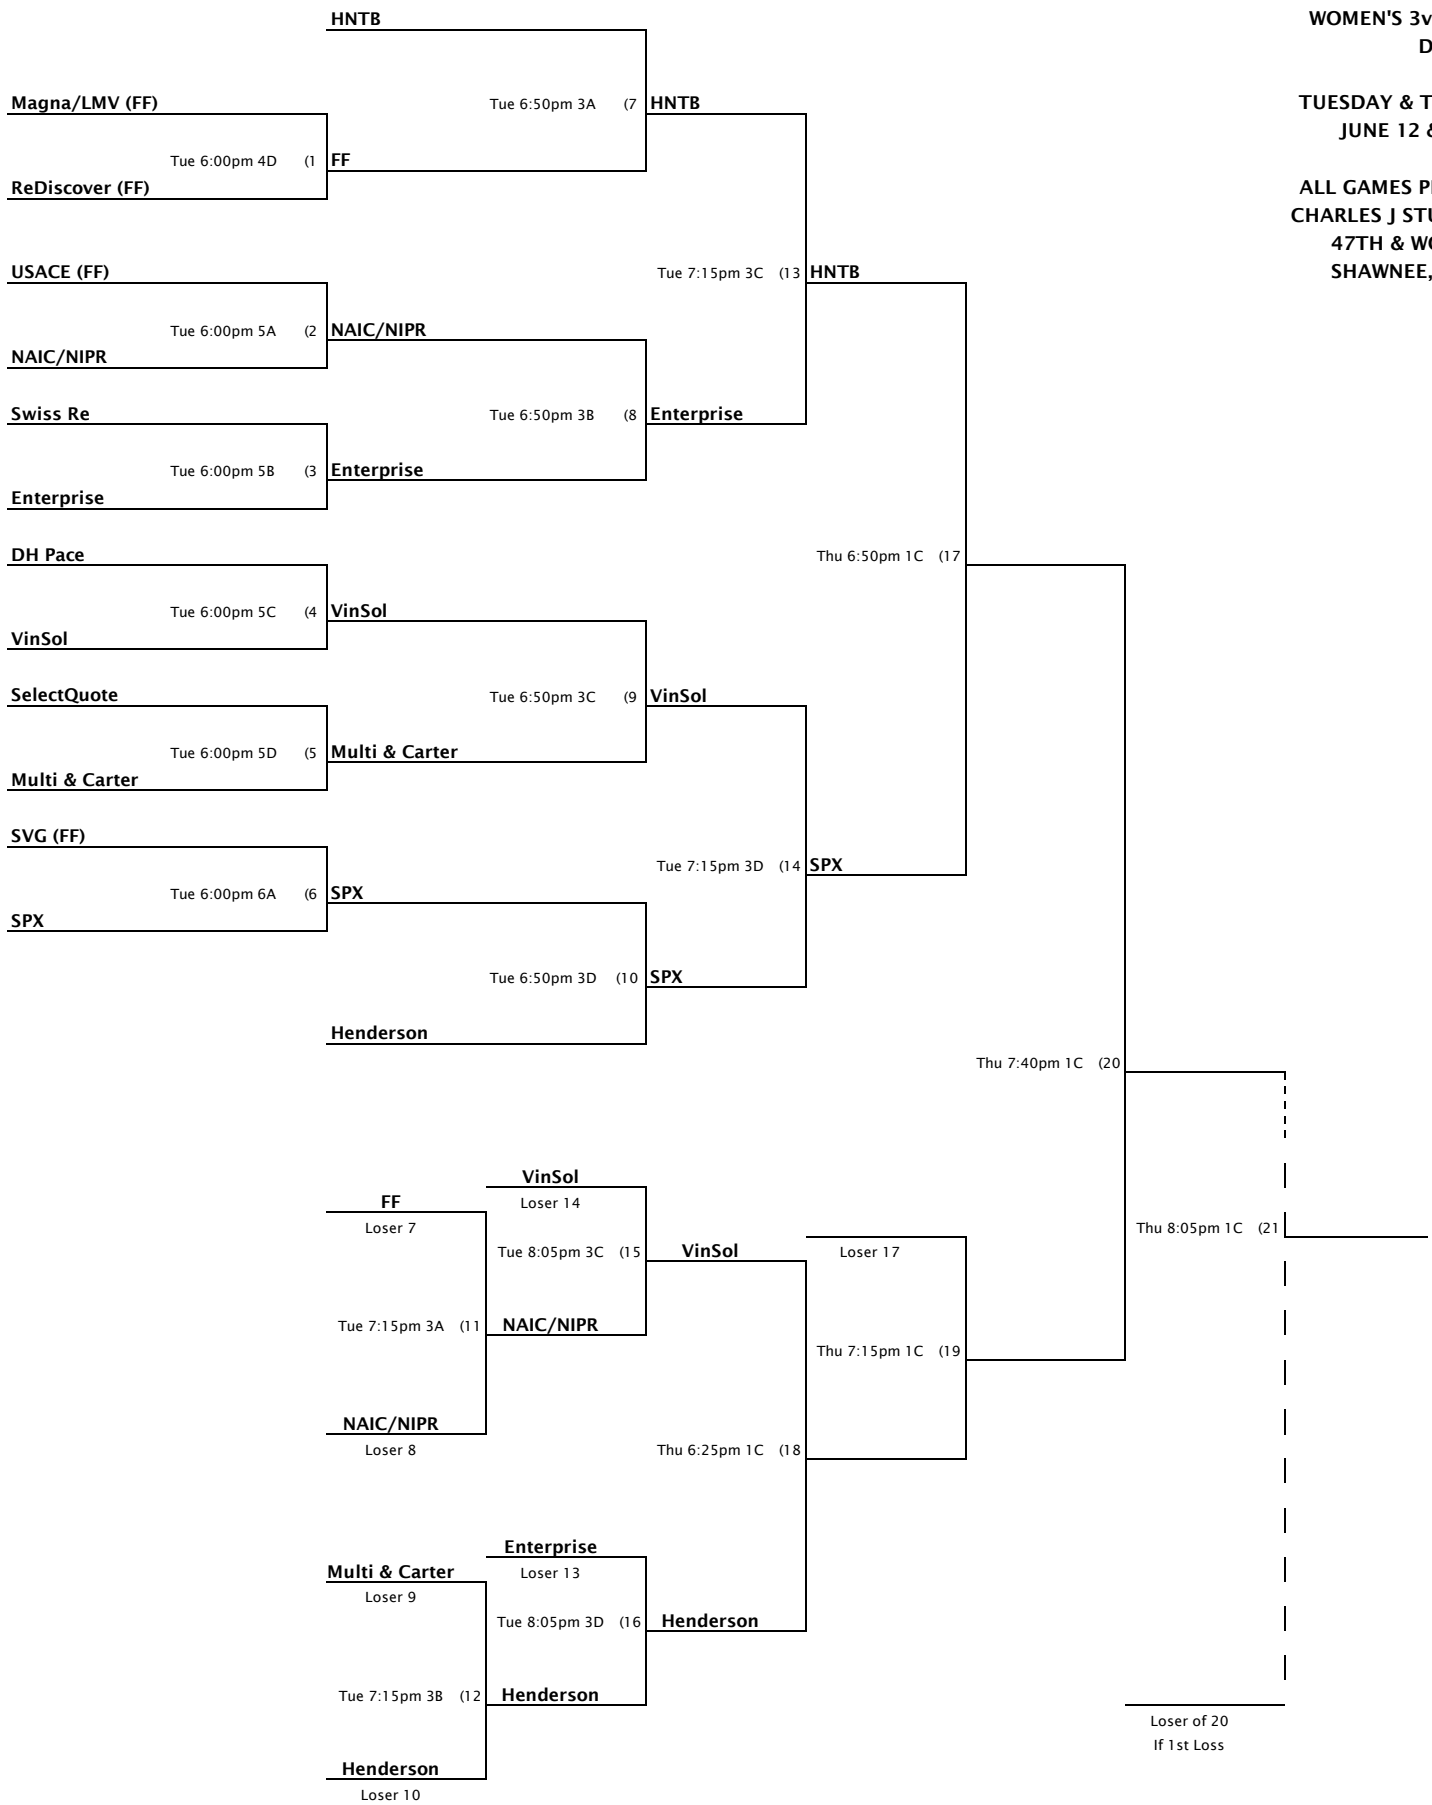

KANSAS CITY CORPORATE CHALLENGE
WOMEN'S 3v3 SOCCER
DIVISION D

TUESDAY & THURSDAY
JUNE 12 & 14, 2018

ALL GAMES PLAYED AT
CHARLES J STUMP PARK
47TH & WOODLAND
SHAWNEE, KS 66218