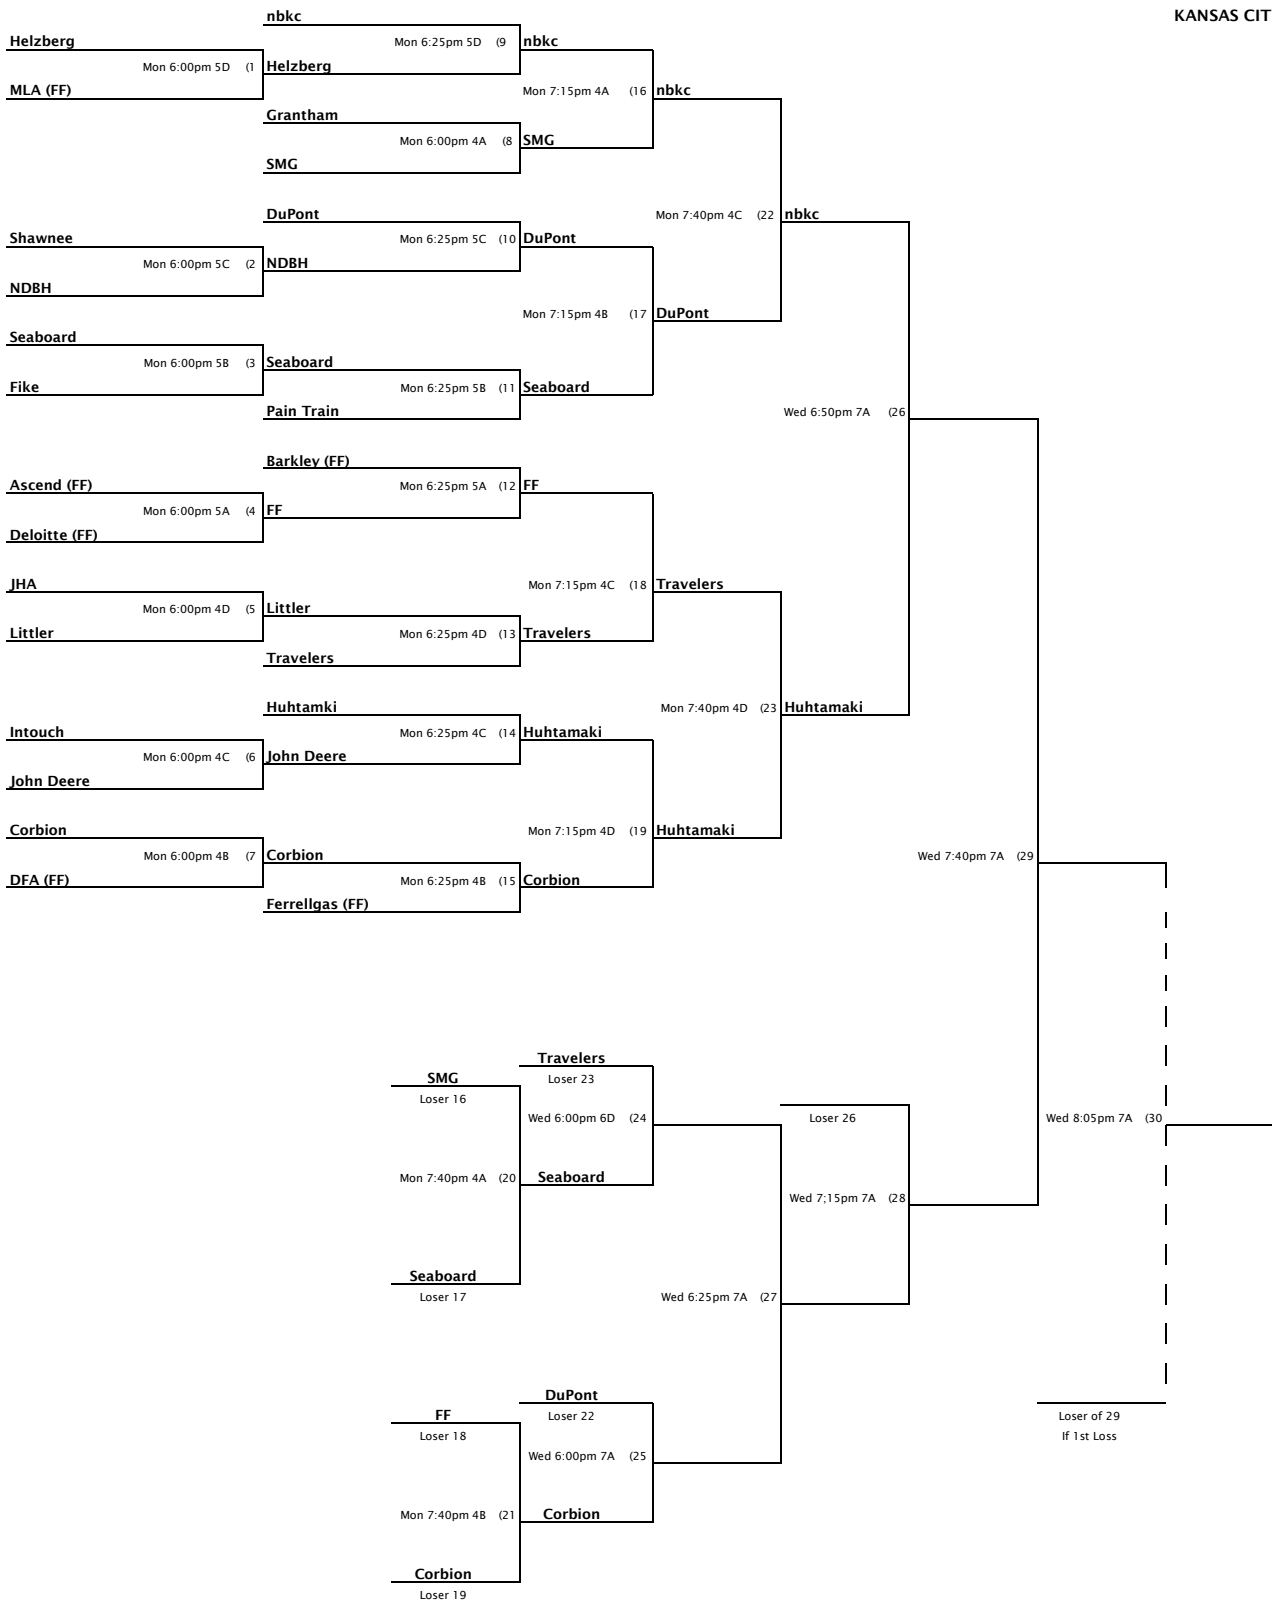

KANSAS CITY CORPORATE CHALLENGE
WOMEN'S 3v3 SOCCER
DIVISION E

MONDAY & WEDNESDAY
JUNE 11 & 13, 2018

ALL GAMES PLAYED AT
CHARLES J STUMP PARK
47TH & WOODLAND
SHAWNEE, KS 66218