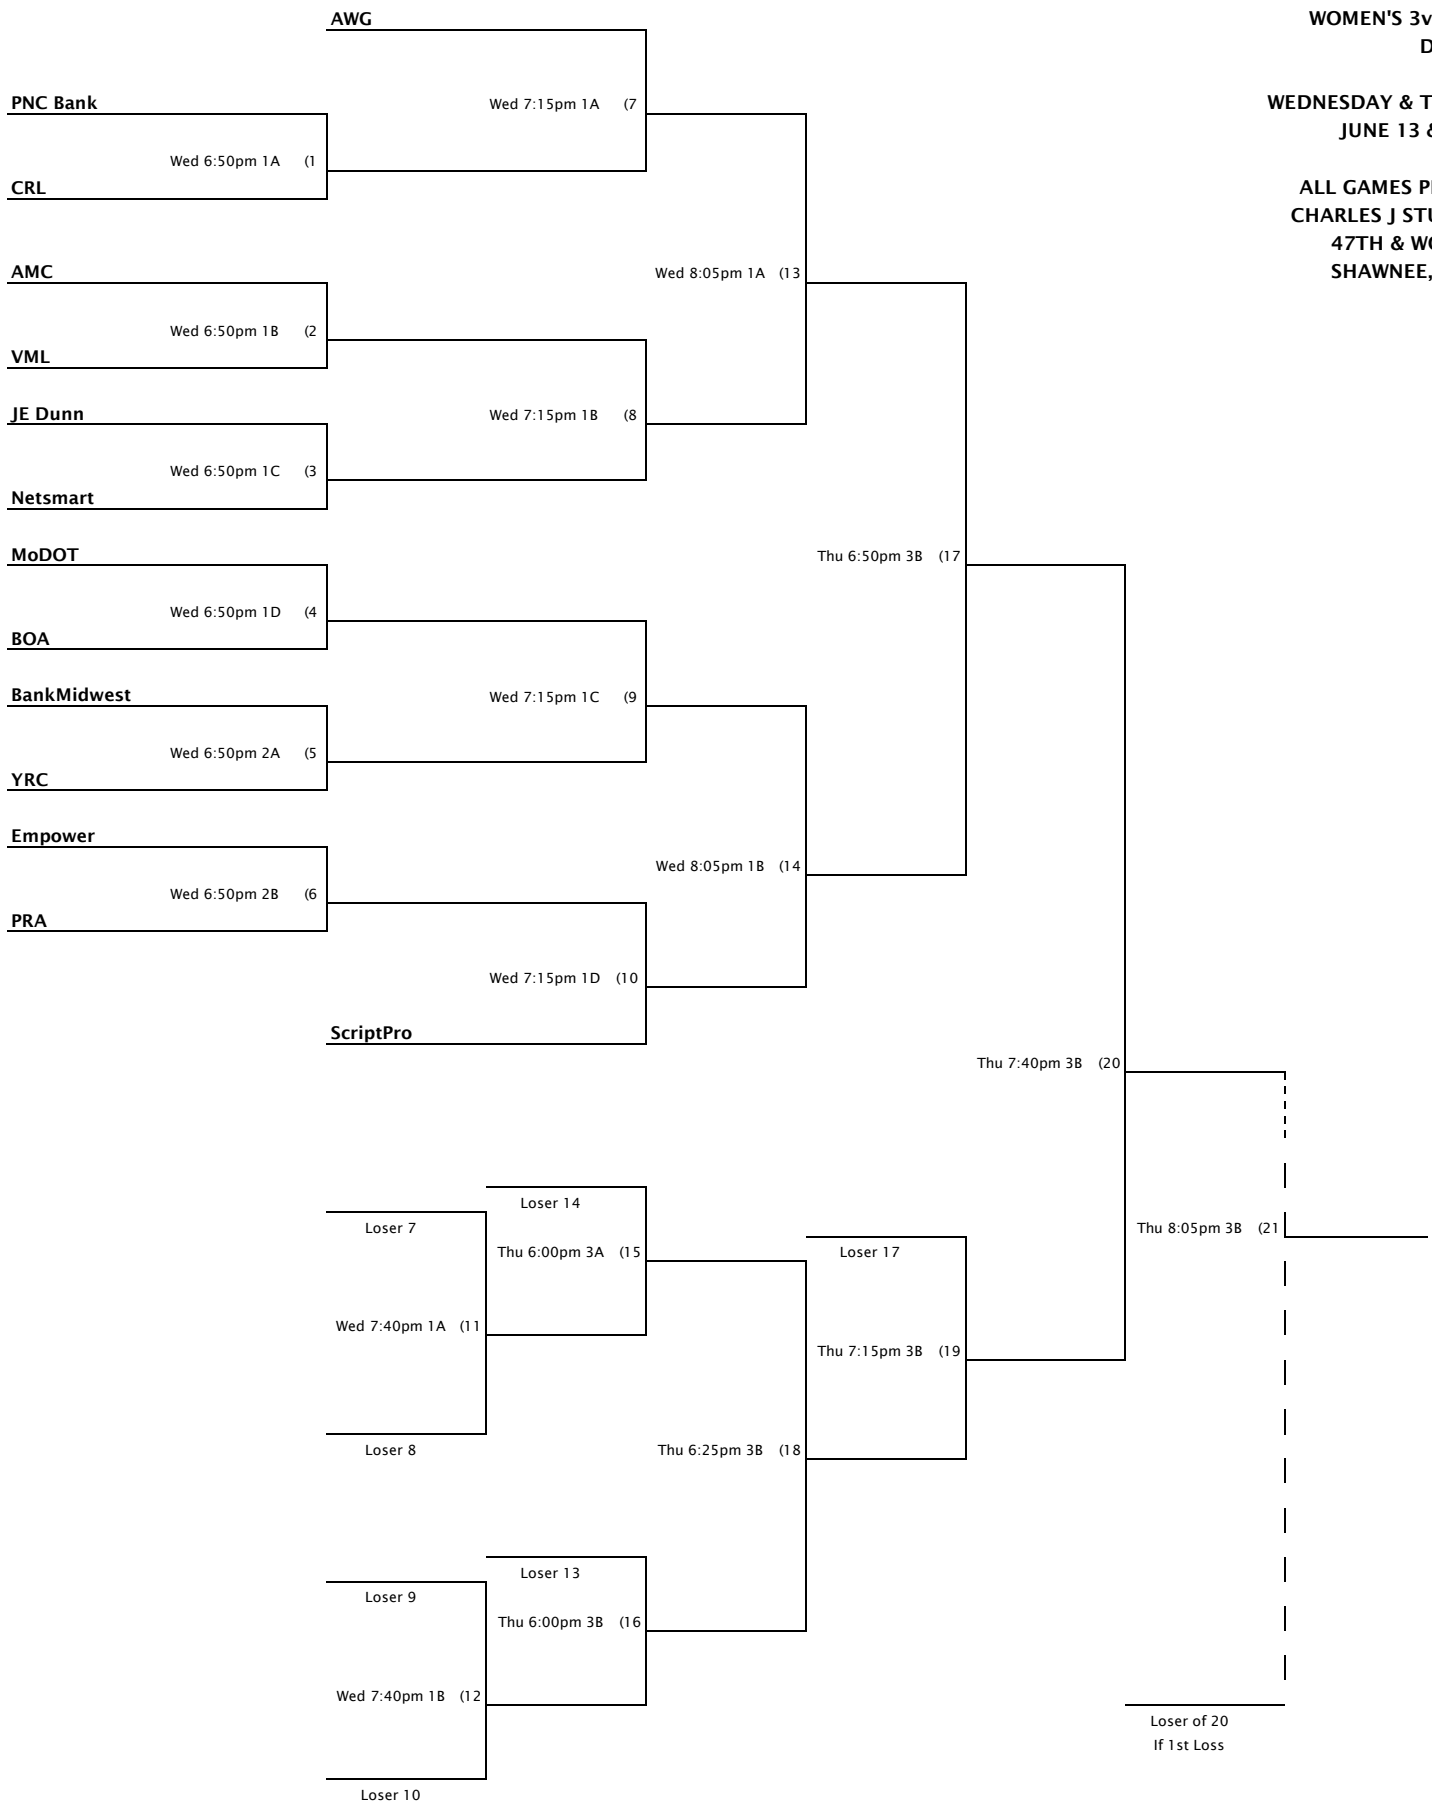

KANSAS CITY CORPORATE CHALLENGE
WOMEN'S 3v3 SOCCER
DIVISION C

WEDNESDAY & THURSDAY
JUNE 13 & 14, 2018

ALL GAMES PLAYED AT
CHARLES J STUMP PARK
47TH & WOODLAND
SHAWNEE, KS 66218