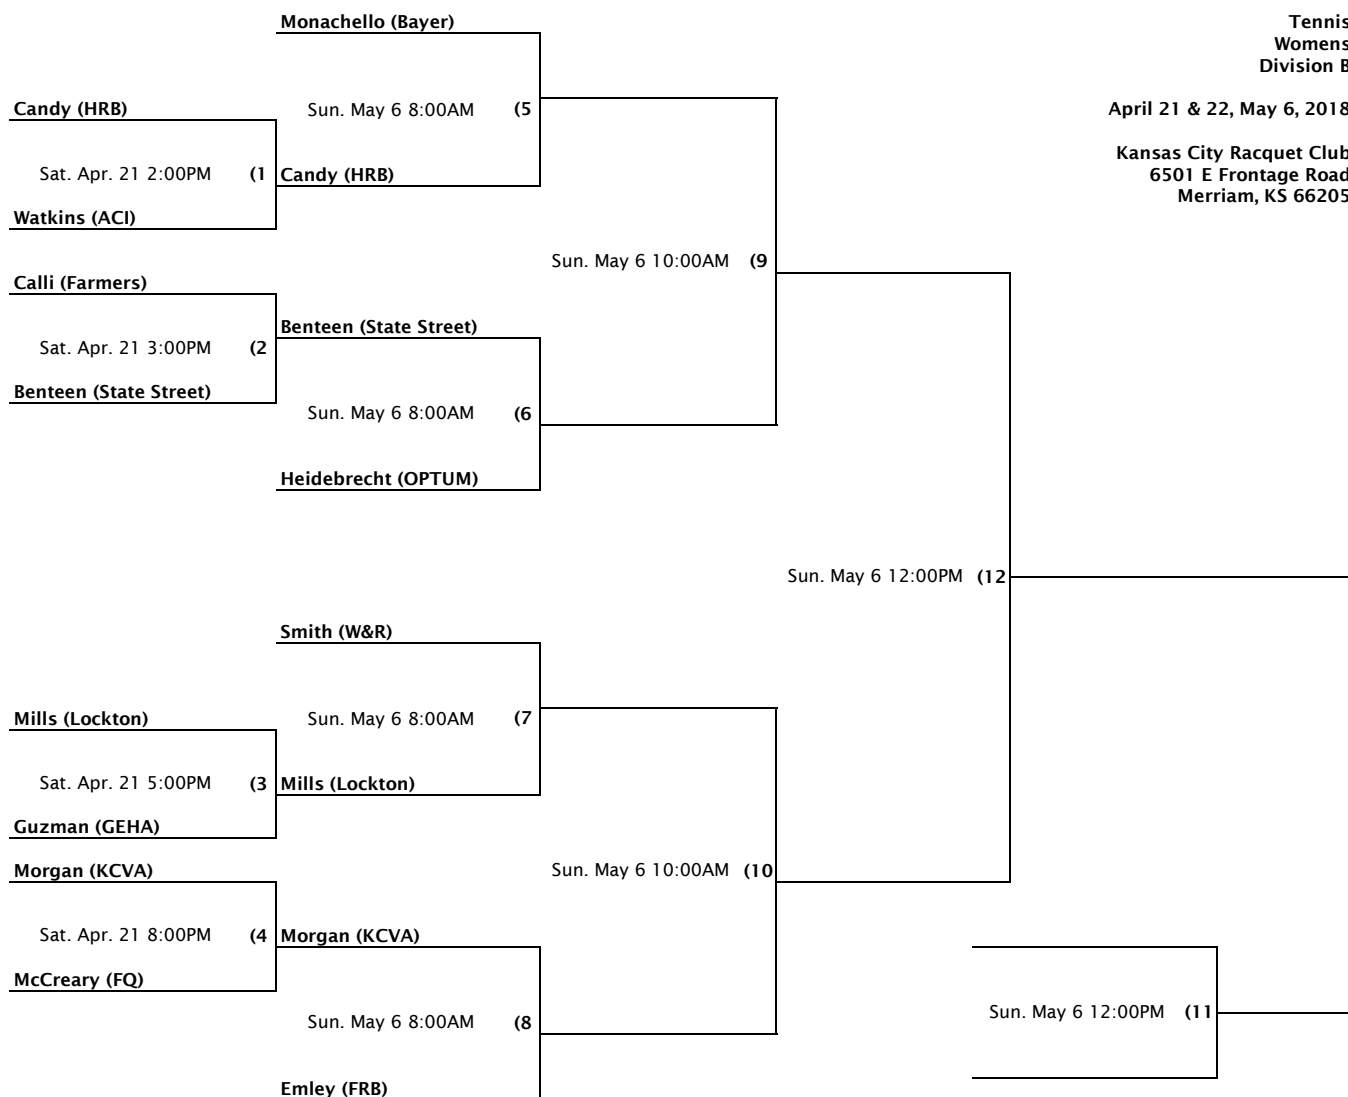

Tennis
Womens
Division B

April 21 & 22, May 6, 2018

Kansas City Racquet Club
6501 E Frontage Road
Merriam, KS 66205