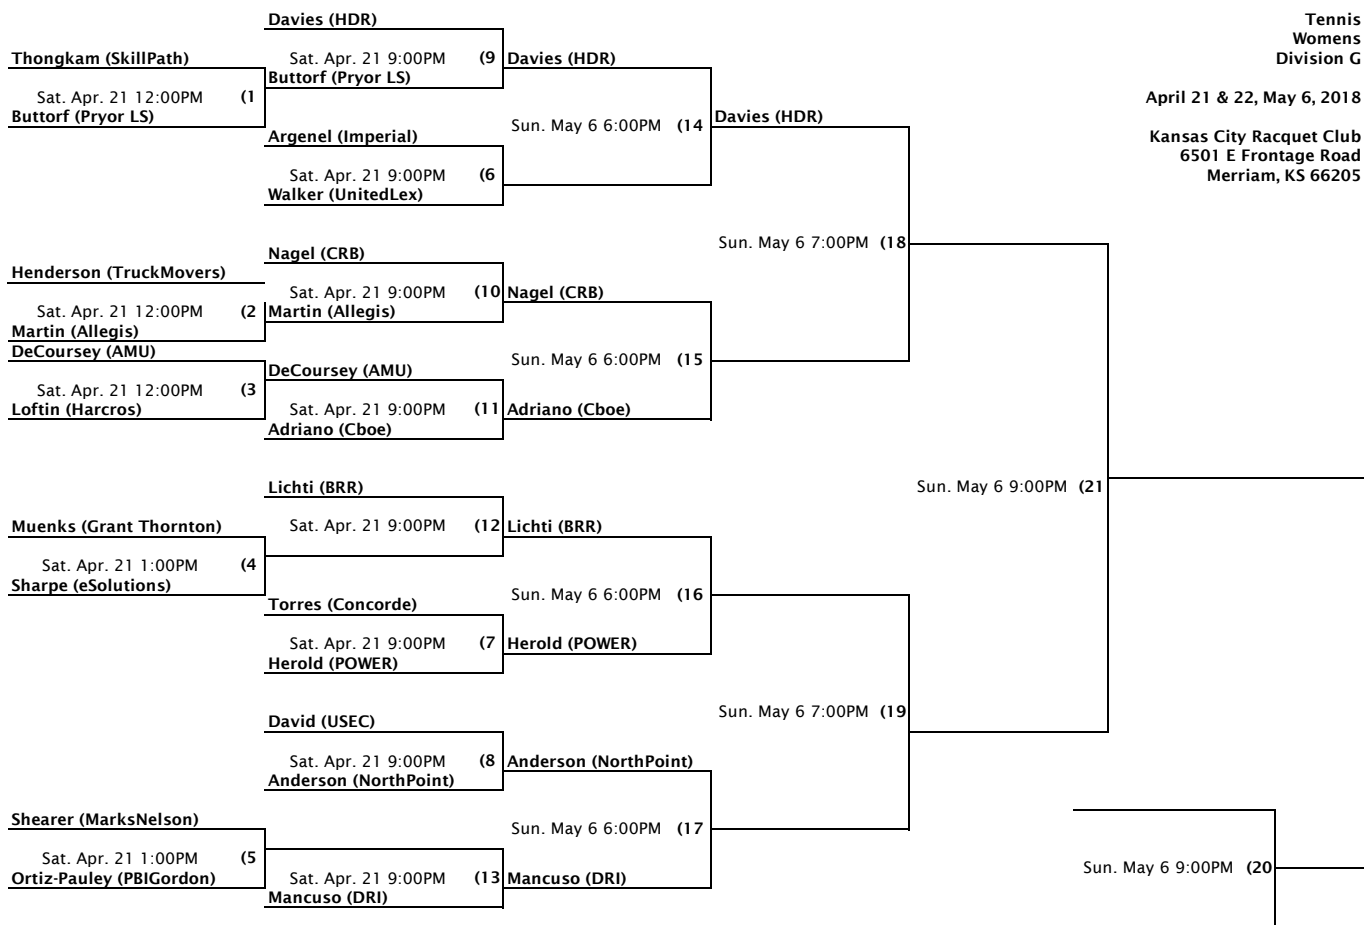

Tennis
Womens
Division G

April 21 & 22, May 6, 2018

Kansas City Racquet Club
6501 E Frontage Road
Merriam, KS 66205