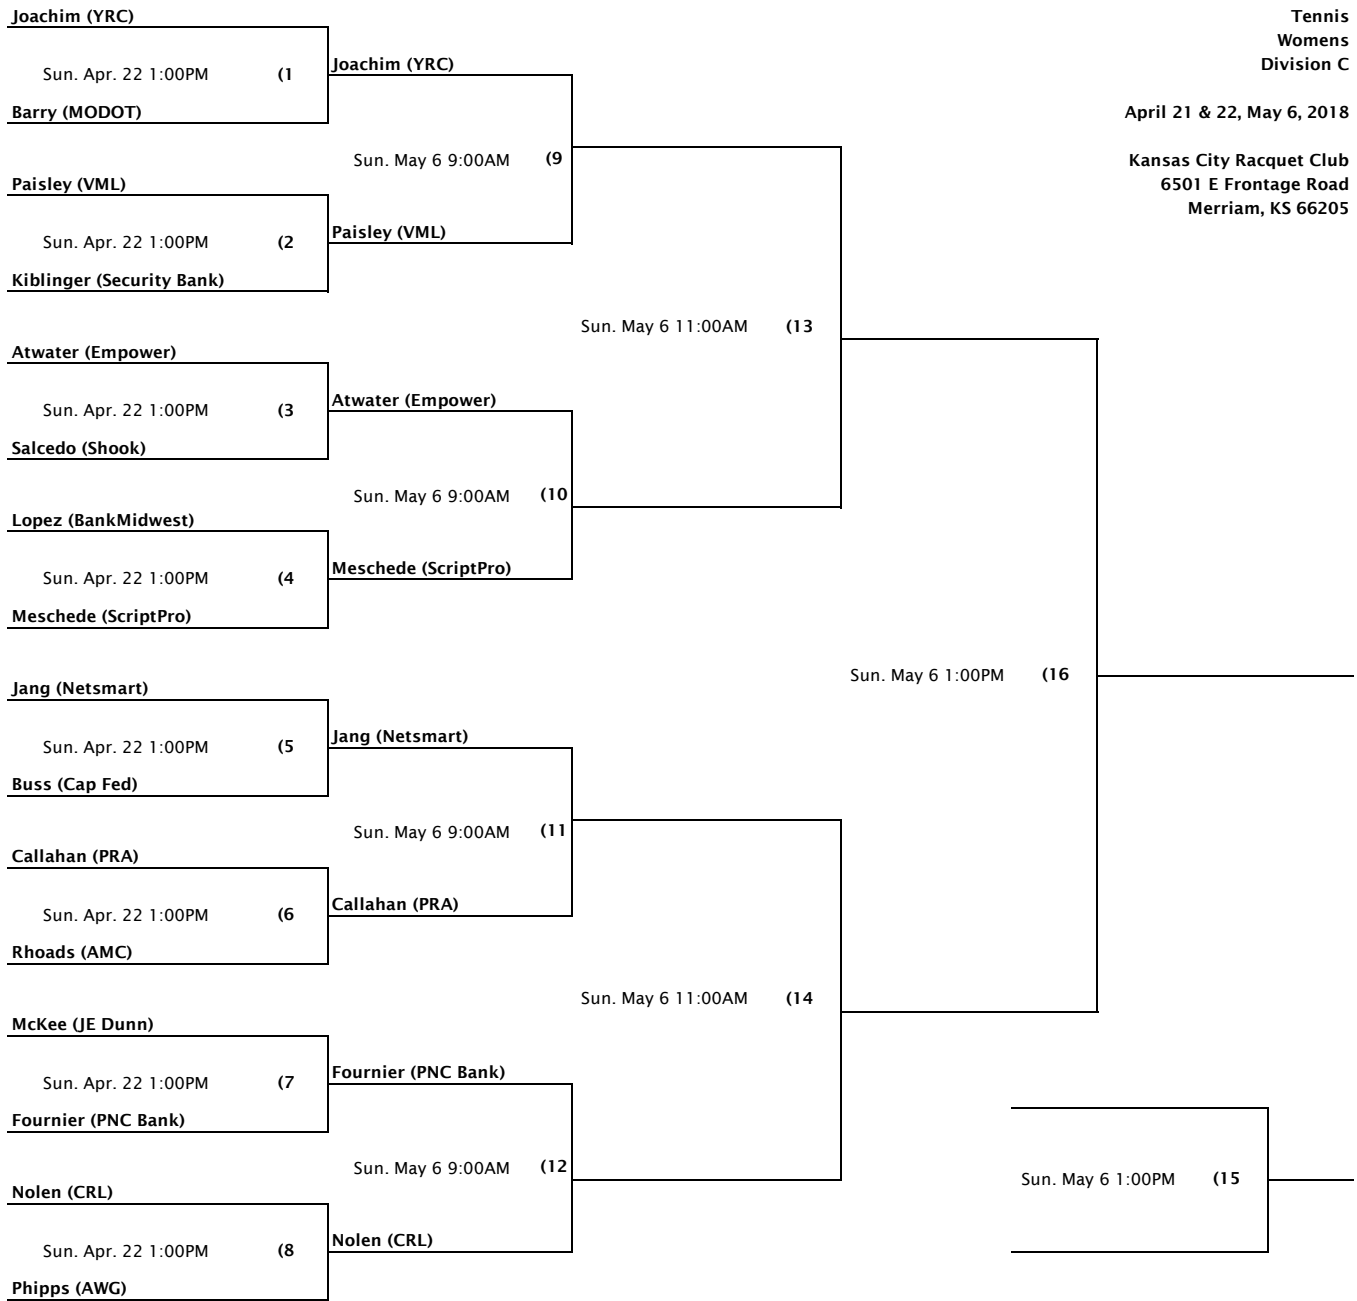

Tennis
Womens
Division C

April 21 & 22, May 6, 2018

Kansas City Racquet Club
6501 E Frontage Road
Merriam, KS 66205