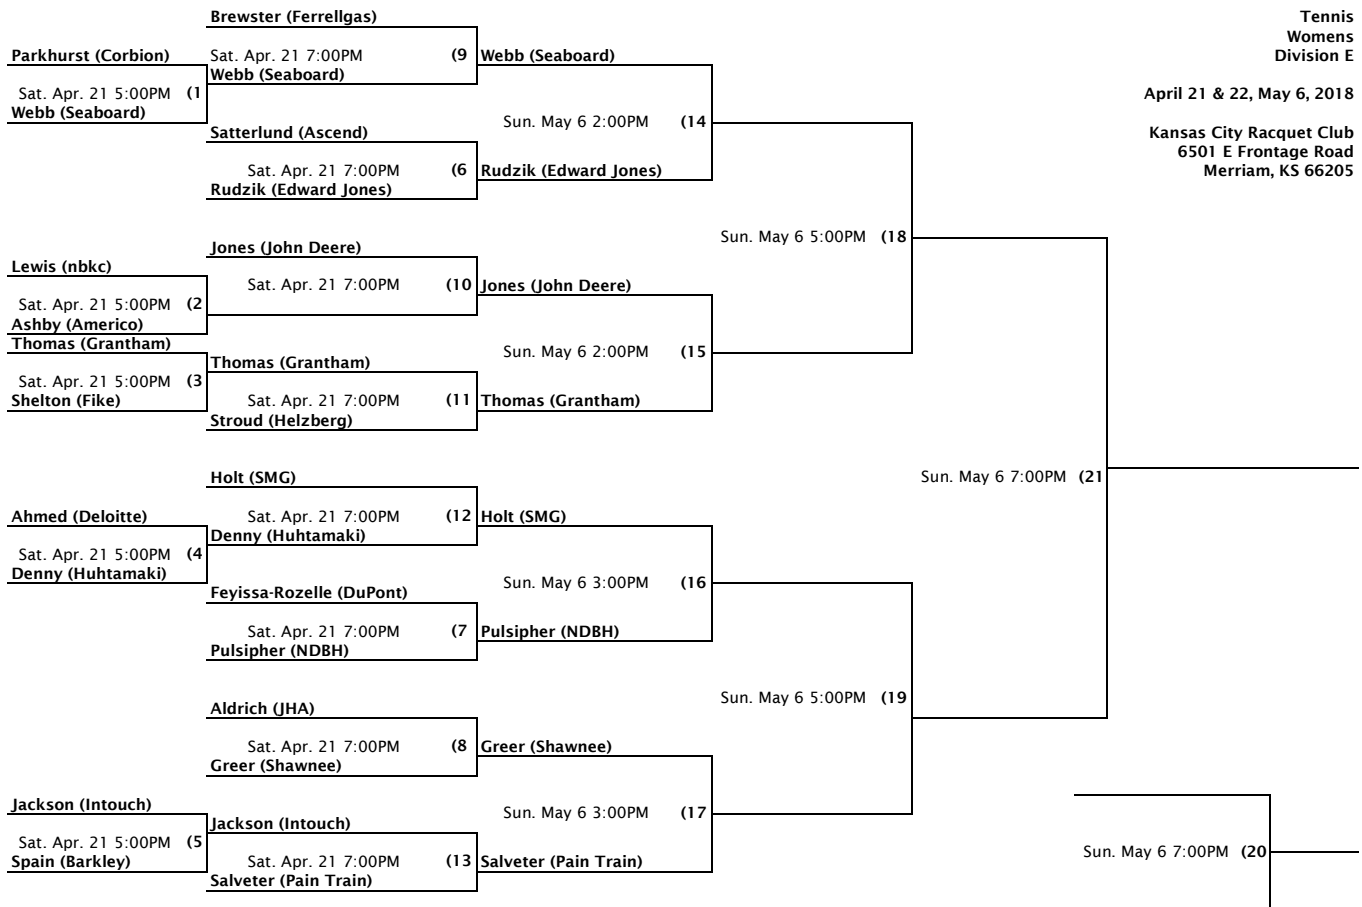

Tennis
Womens
Division E

April 21 & 22, May 6, 2018

Kansas City Racquet Club
6501 E Frontage Road
Merriam, KS 66205