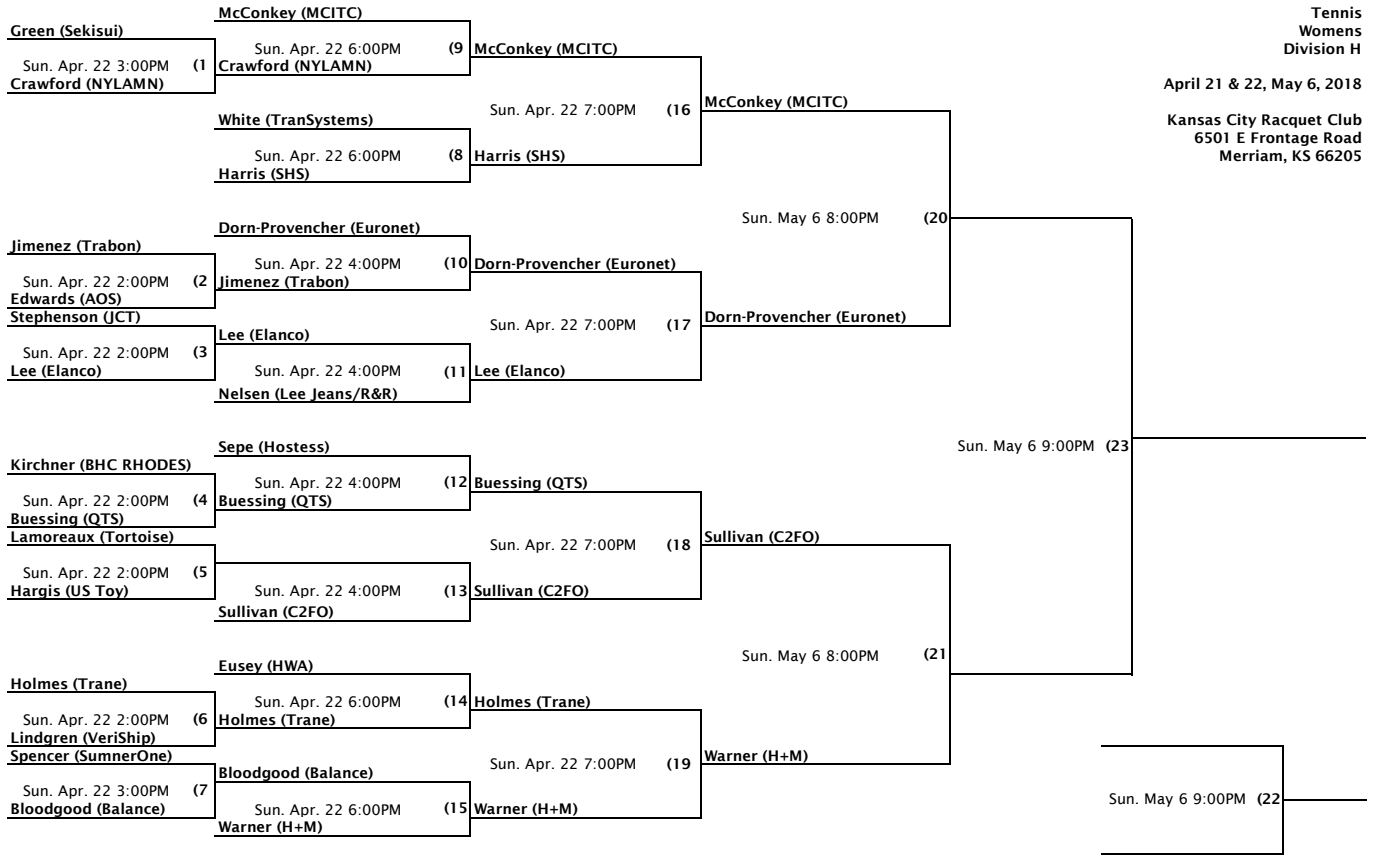

Tennis
Womens
Division E

April 21 & 22, May 6, 2018

Kansas City Racquet Club
6501 E Frontage Road
Merriam, KS 66205

Tennis
Womens
Division F

April 21 & 22, May 6, 2018

Kansas City Racquet Club
6501 E Frontage Road
Merriam, KS 66205

Tennis
Womens
Division G

April 21 & 22, May 6, 2018

Kansas City Racquet Club
6501 E Frontage Road
Merriam, KS 66205

Tennis
Womens
Division H

April 21 & 22, May 6, 2018

Kansas City Racquet Club
6501 E Frontage Road
Merriam, KS 66205

Tennis
Womens
Division I

April 21 & 22, May 6, 2018

Kansas City Racquet Club
6501 E Frontage Road
Merriam, KS 66205