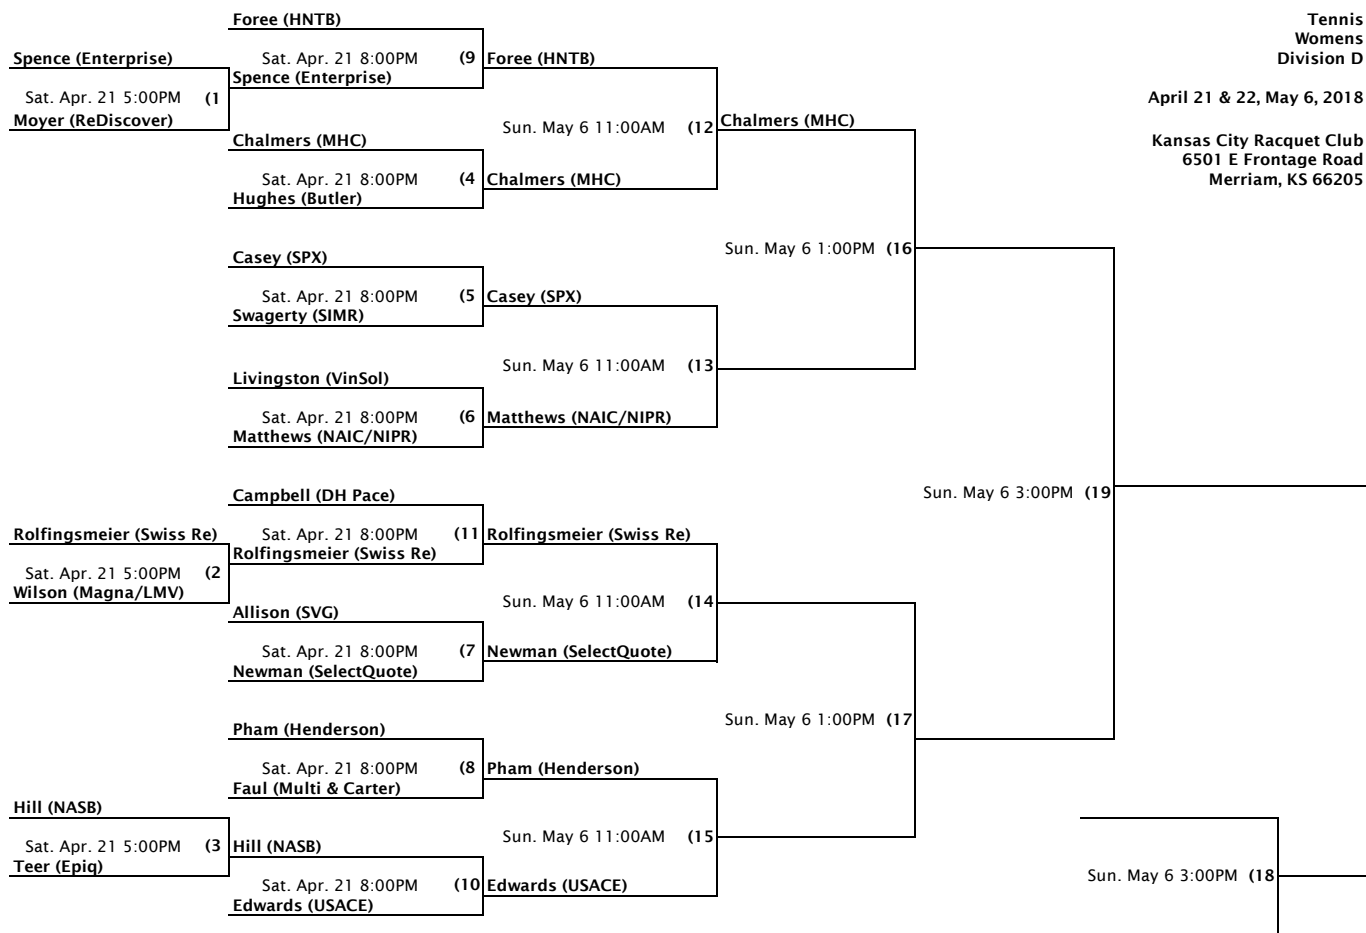

Tennis
Womens
Division D

April 21 & 22, May 6, 2018

Kansas City Racquet Club
6501 E Frontage Road
Merriam, KS 66205