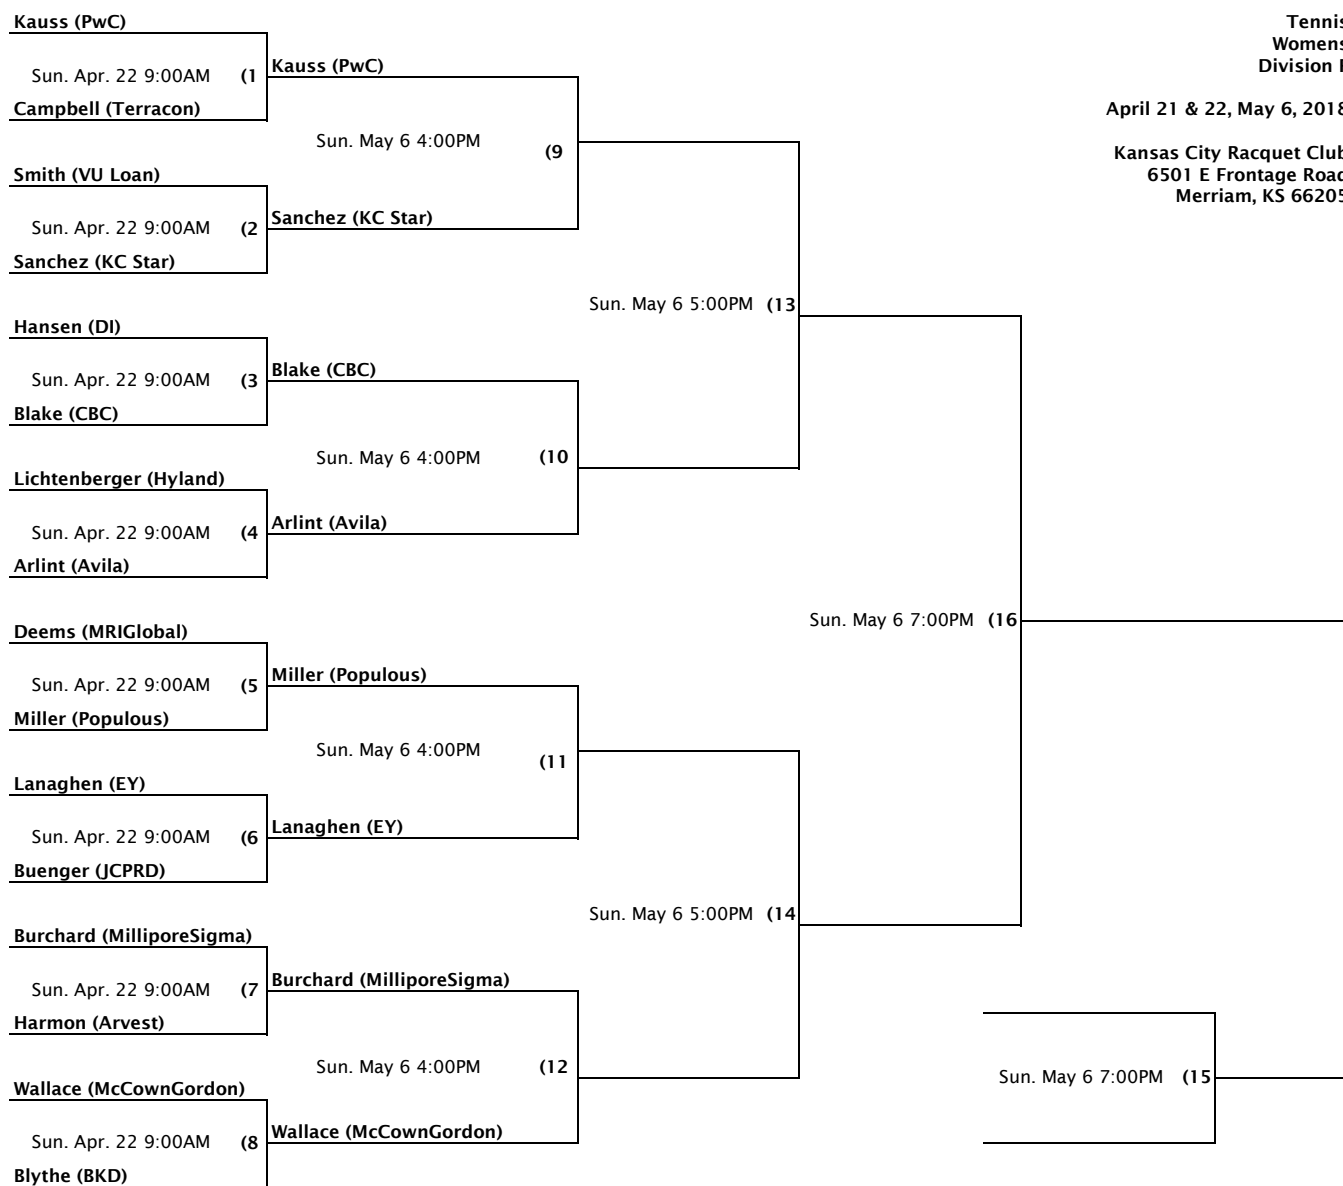

Tennis
Womens
Division F

April 21 & 22, May 6, 2018

Kansas City Racquet Club
6501 E Frontage Road
Merriam, KS 66205