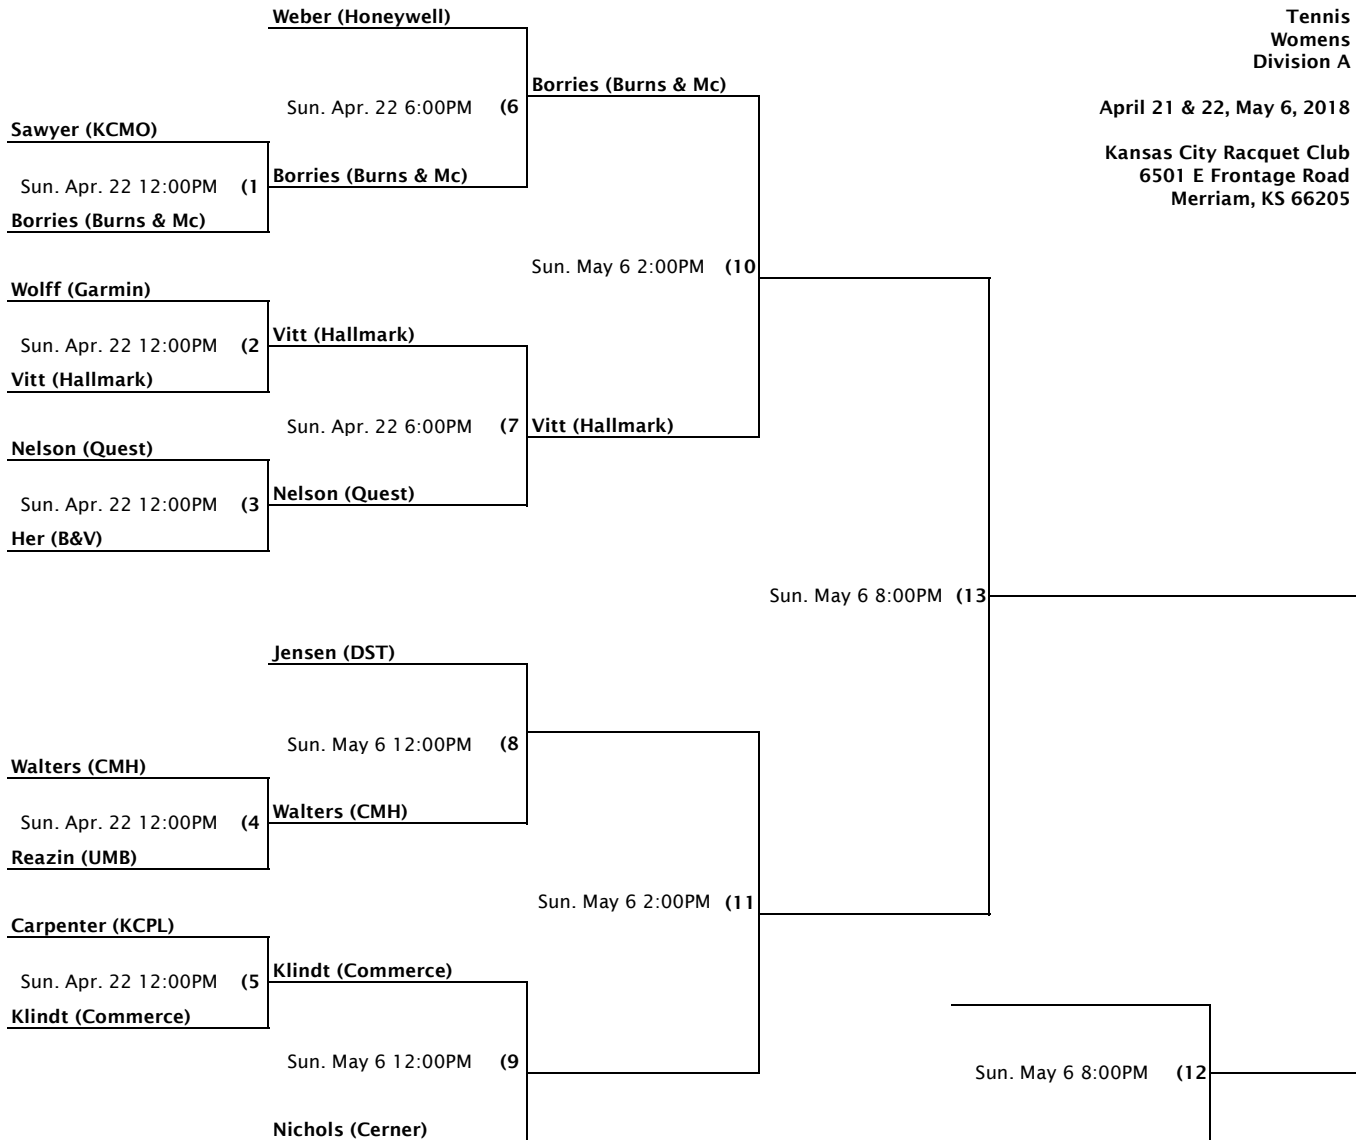

Tennis
Womens
Division A

April 21 & 22, May 6, 2018

Kansas City Racquet Club
6501 E Frontage Road
Merriam, KS 66205