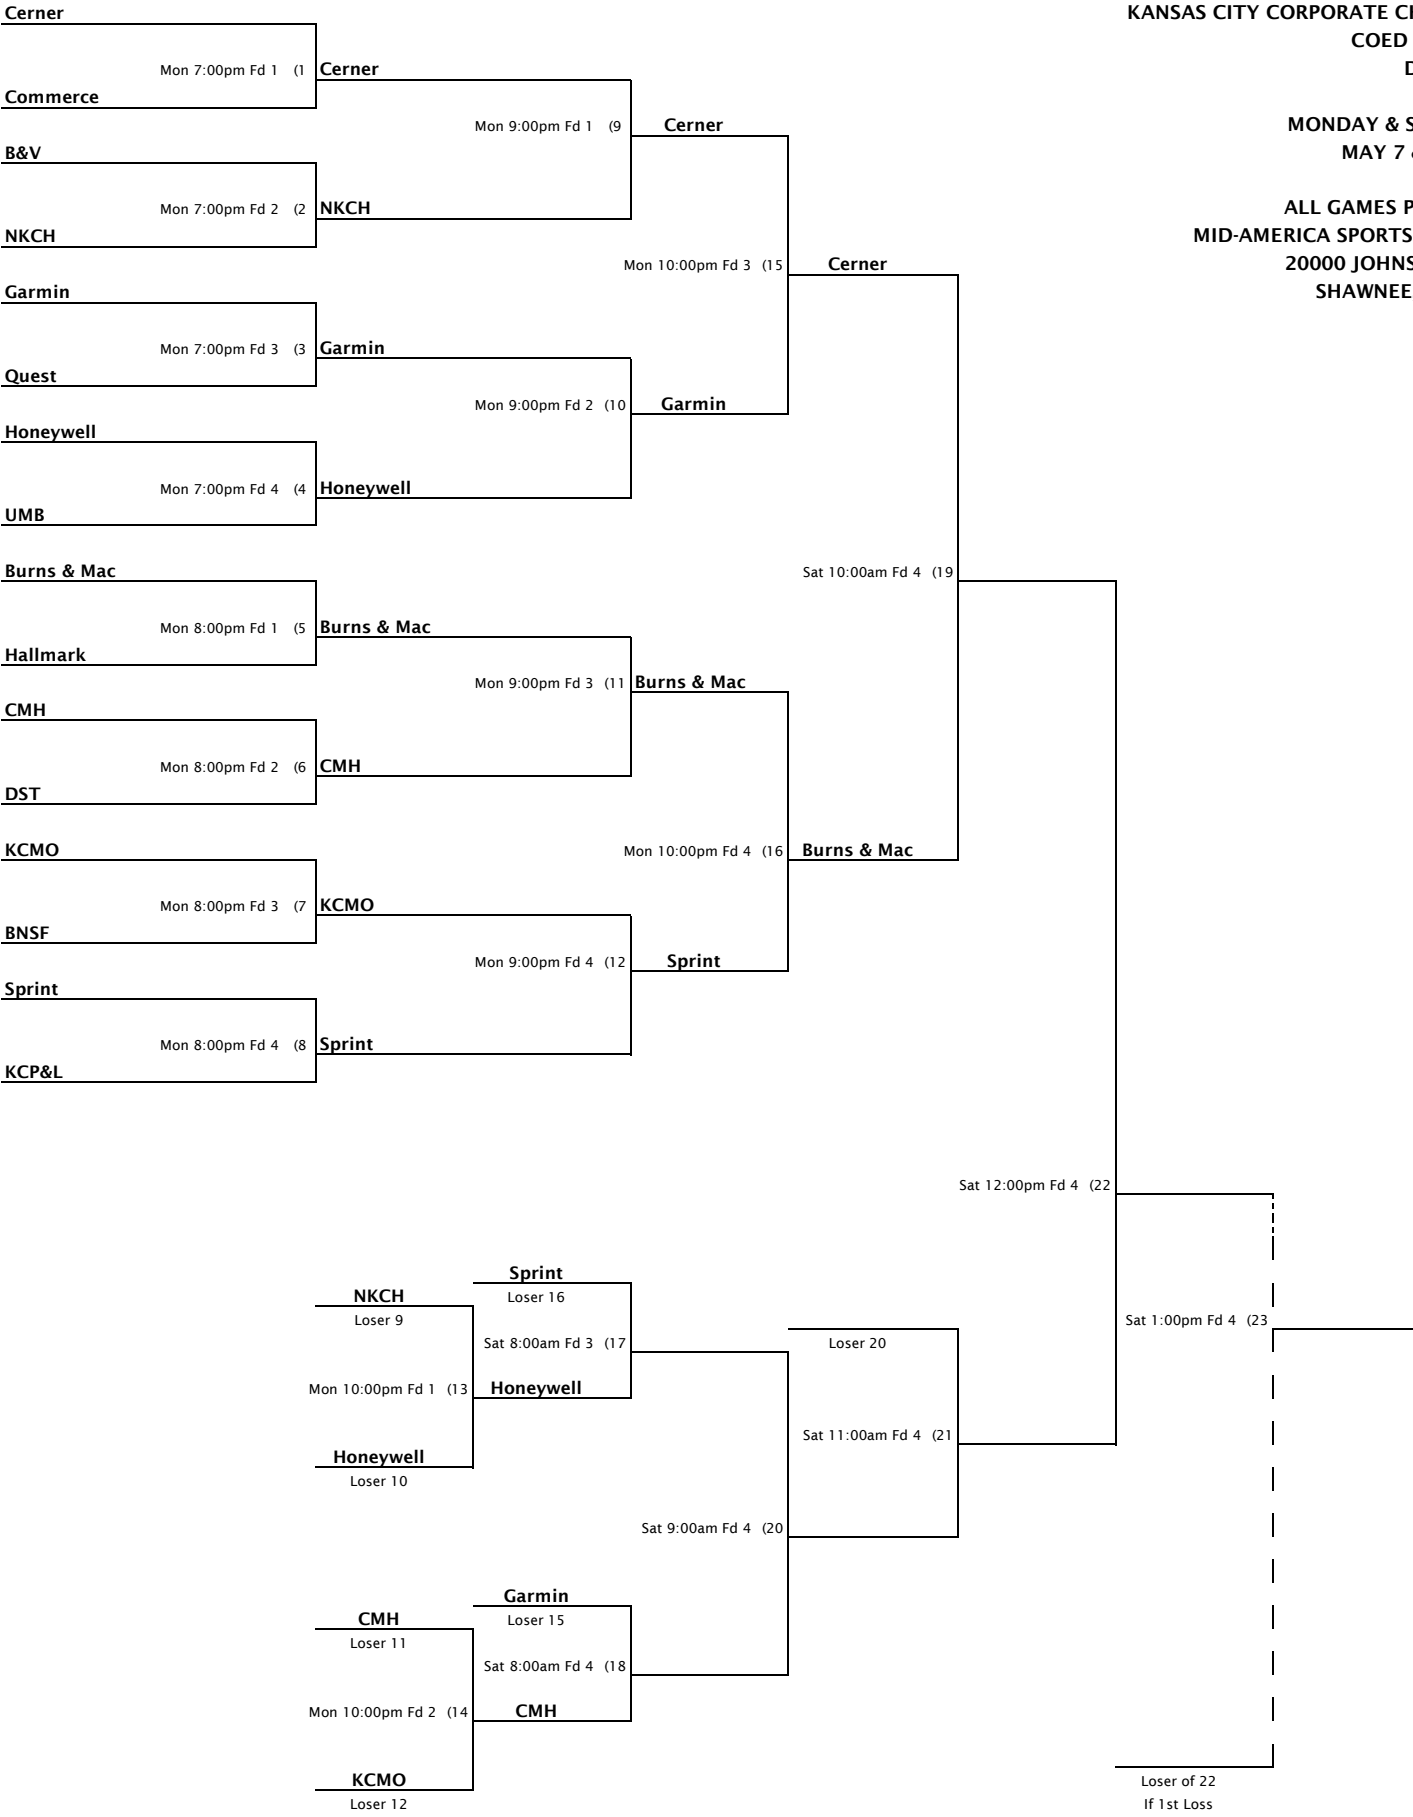

KANSAS CITY CORPORATE CHALLENGE
COED SOFTBALL
DIVISION A

MONDAY & SATURDAY
MAY 7 & 12, 2018

ALL GAMES PLAYED AT
MID-AMERICA SPORTS COMPLEX
20000 JOHNSON DRIVE
SHAWNEE, KS 66218

KANSAS CITY CORPORATE CHALLENGE
 COED SOFTBALL
 DIVISION B