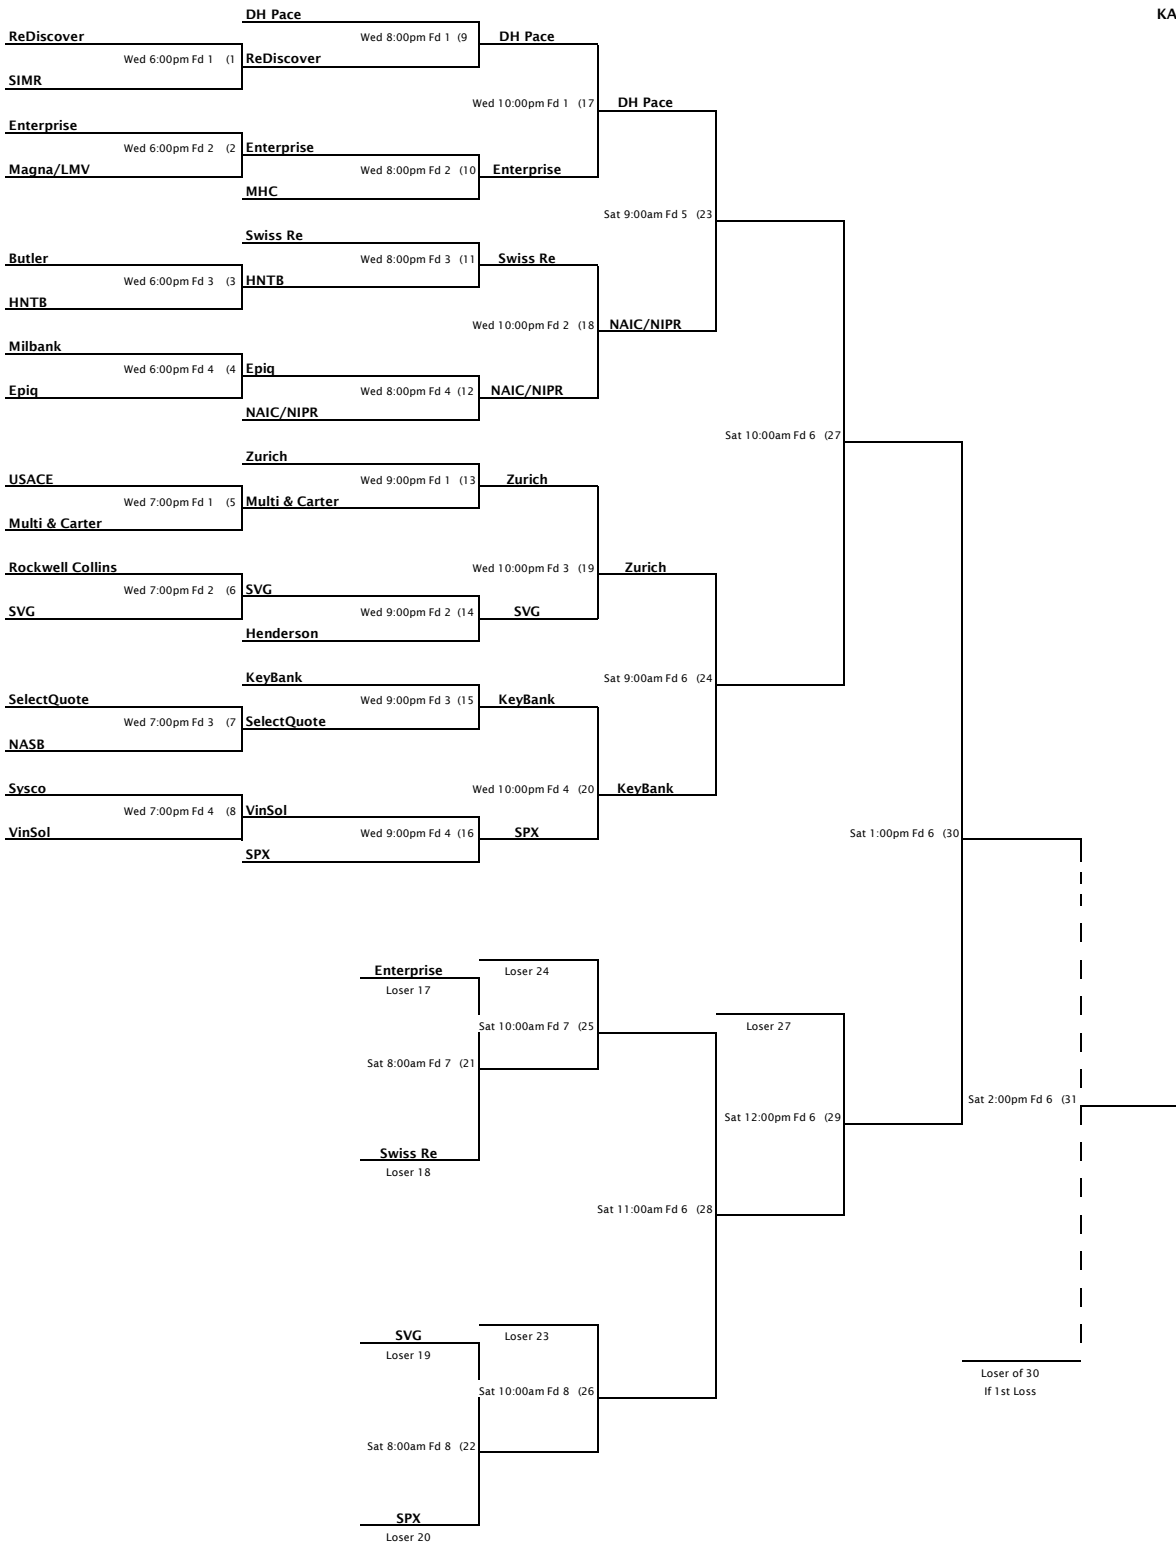

WEDNESDAY & SATURDAY
MAY 9 & 12, 2018

ALL GAMES PLAYED AT
MID-AMERICA SPORTS COMPLEX
20000 JOHNSON DRIVE
SHAWNEE, KS 66218