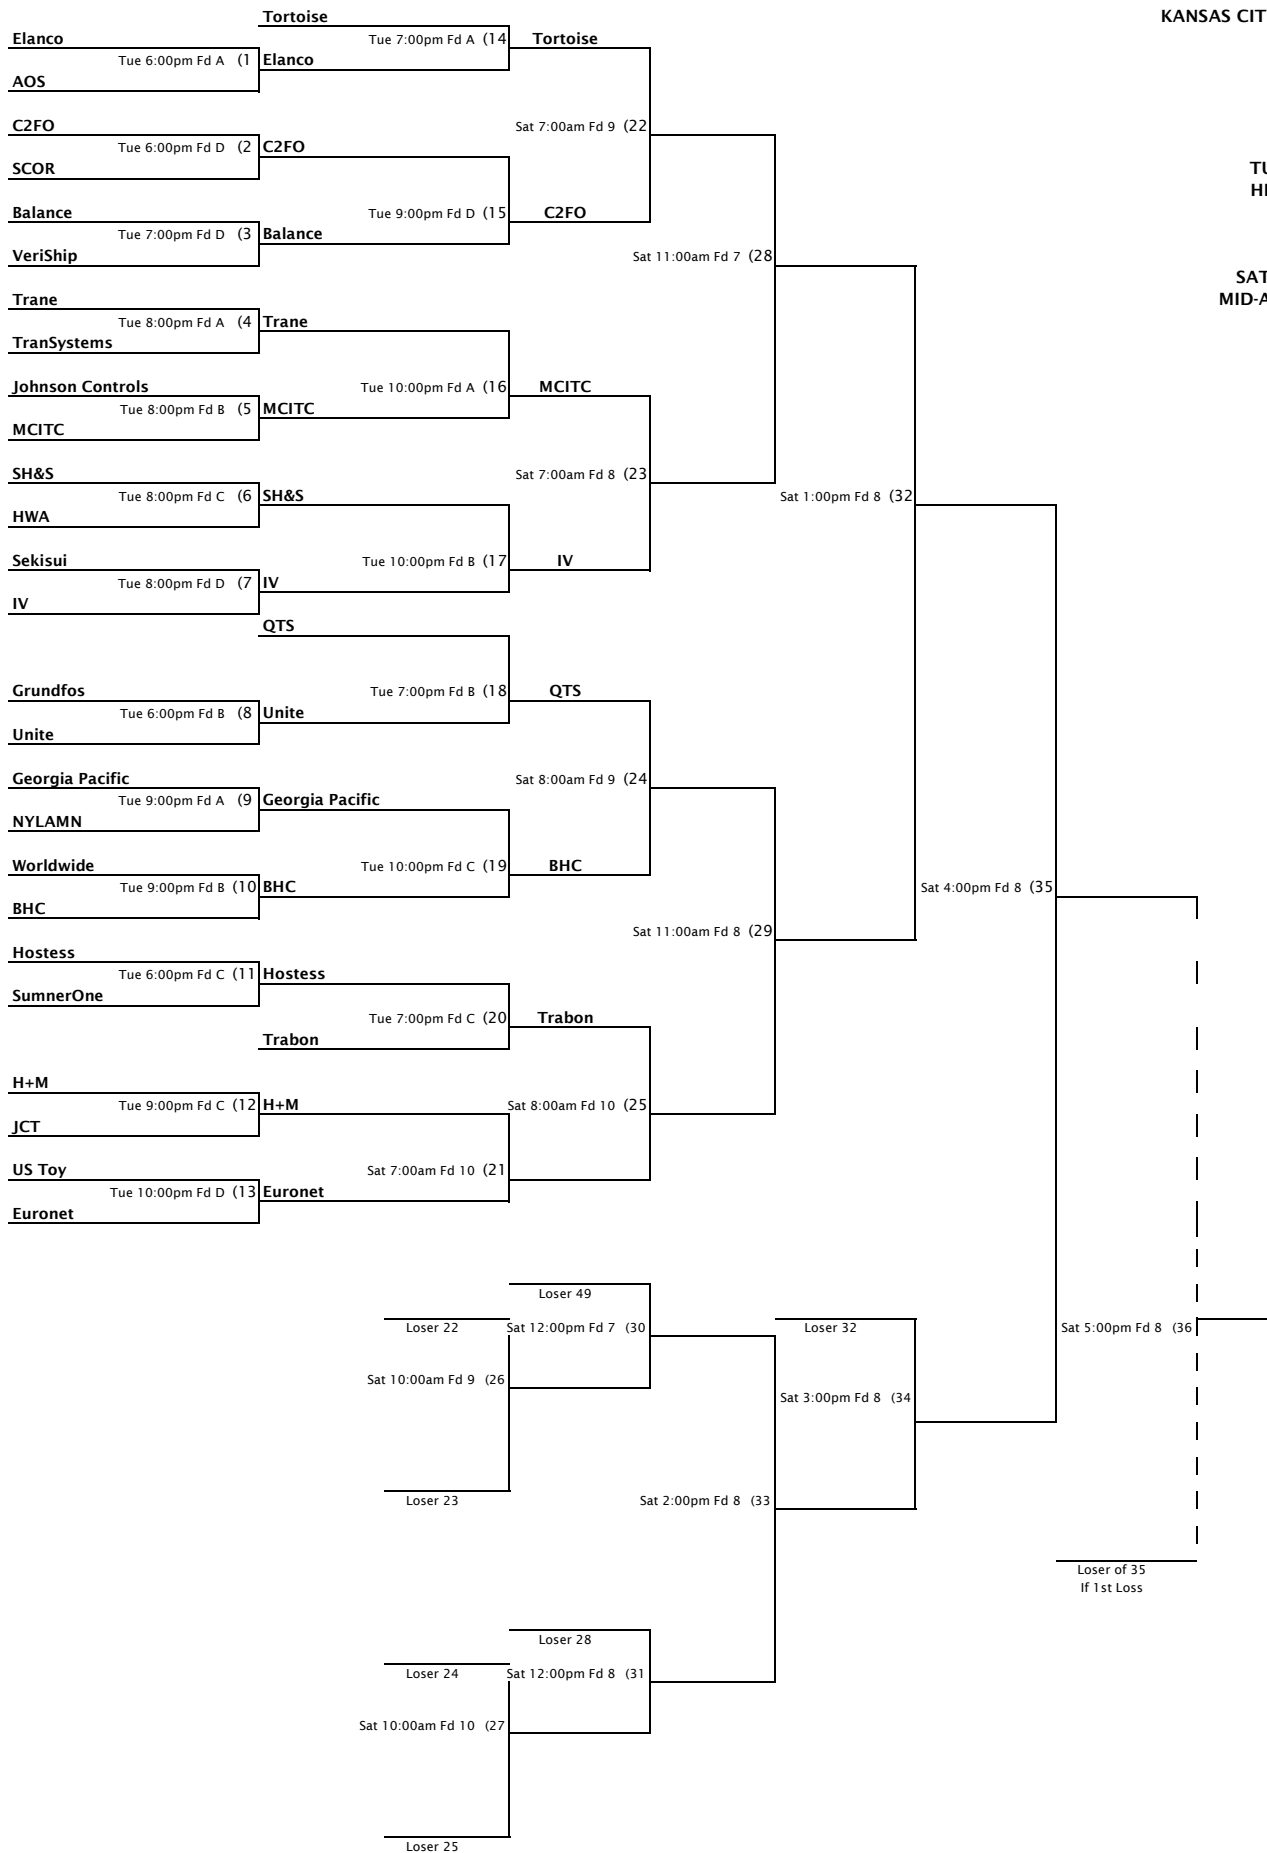

KANSAS CITY CORPORATE CHALLENGE
COED SOFTBALL
DIVISION H

TUESDAY & SATURDAY
MAY 8 & 12, 2018

TUESDAY GAMES PLAYED AT
HERITAGE SPORTS COMPLEX
160TH & PFLUMM
OLATHE, KS 66062

SATURDAY GAMES PLAYED AT
MID-AMERICA SPORTS COMPLEX
20000 JOHNSON DRIVE
SHAWNEE, KS 66218