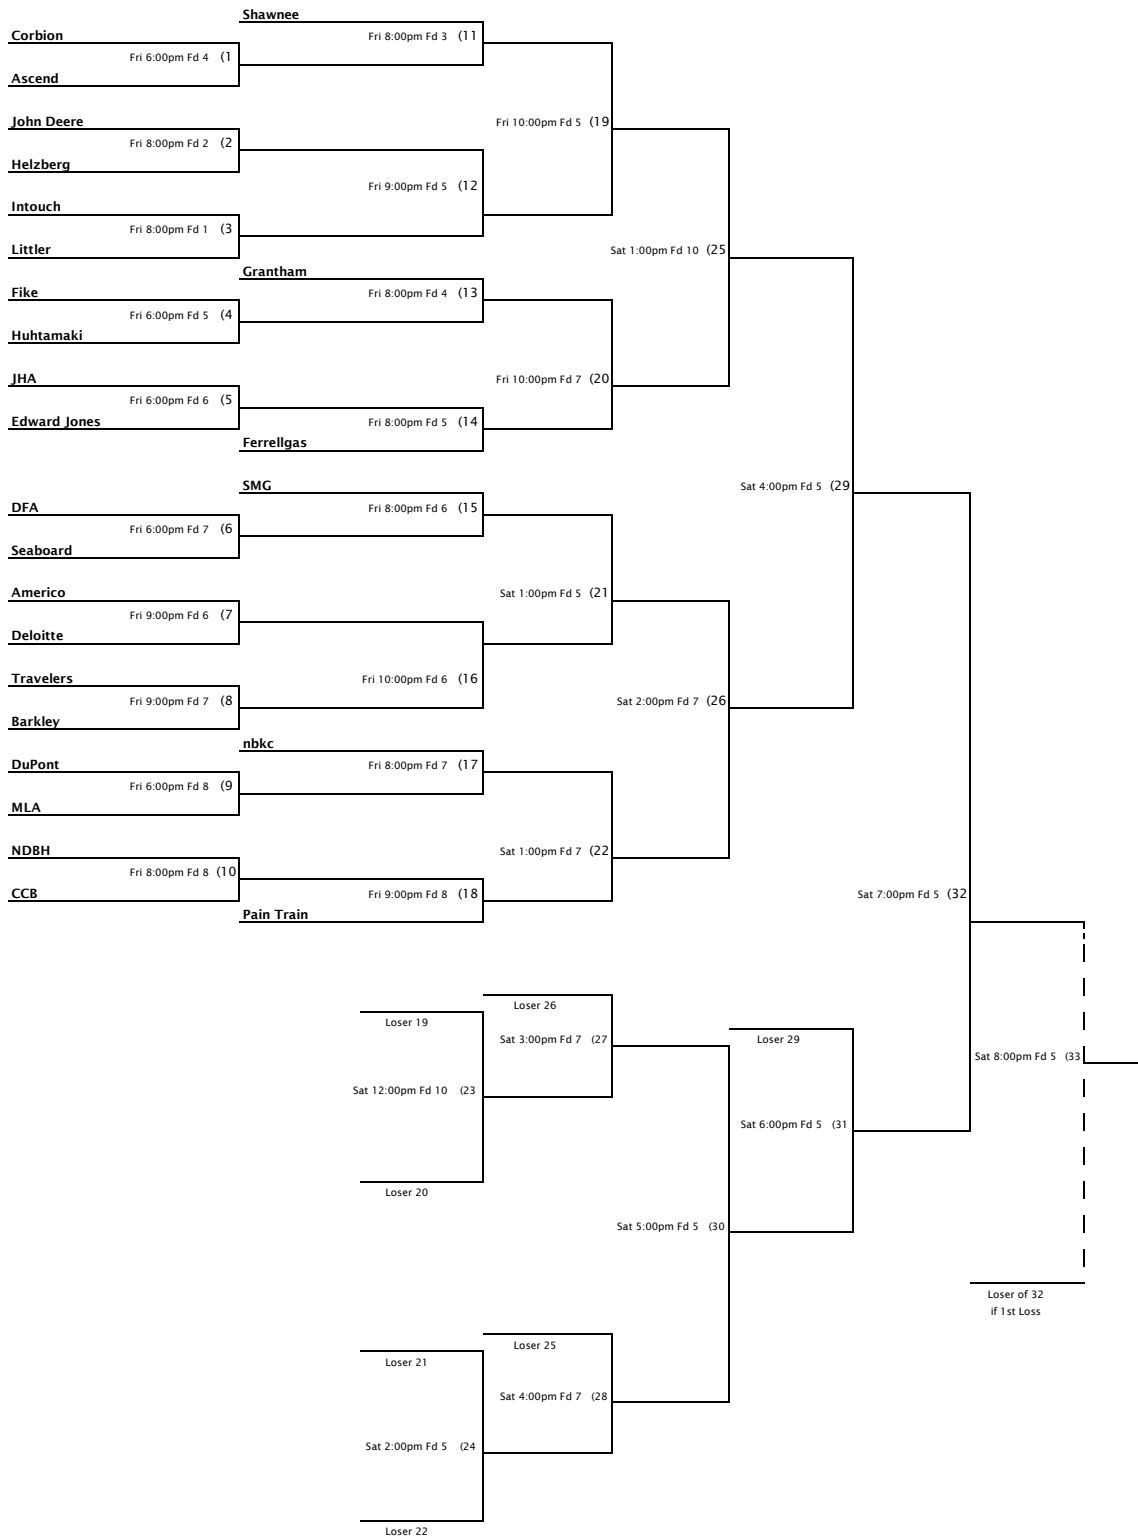

KANSAS CITY CORPORATE CHALLENGE
COED SOFTBALL
DIVISION E

FRIDAY & SATURDAY
MAY 11 & 12, 2018

ALL GAMES PLAYED AT
MID-AMERICA SPORTS COMPLEX
20000 JOHNSON DRIVE
SHAWNEE, KS 66218