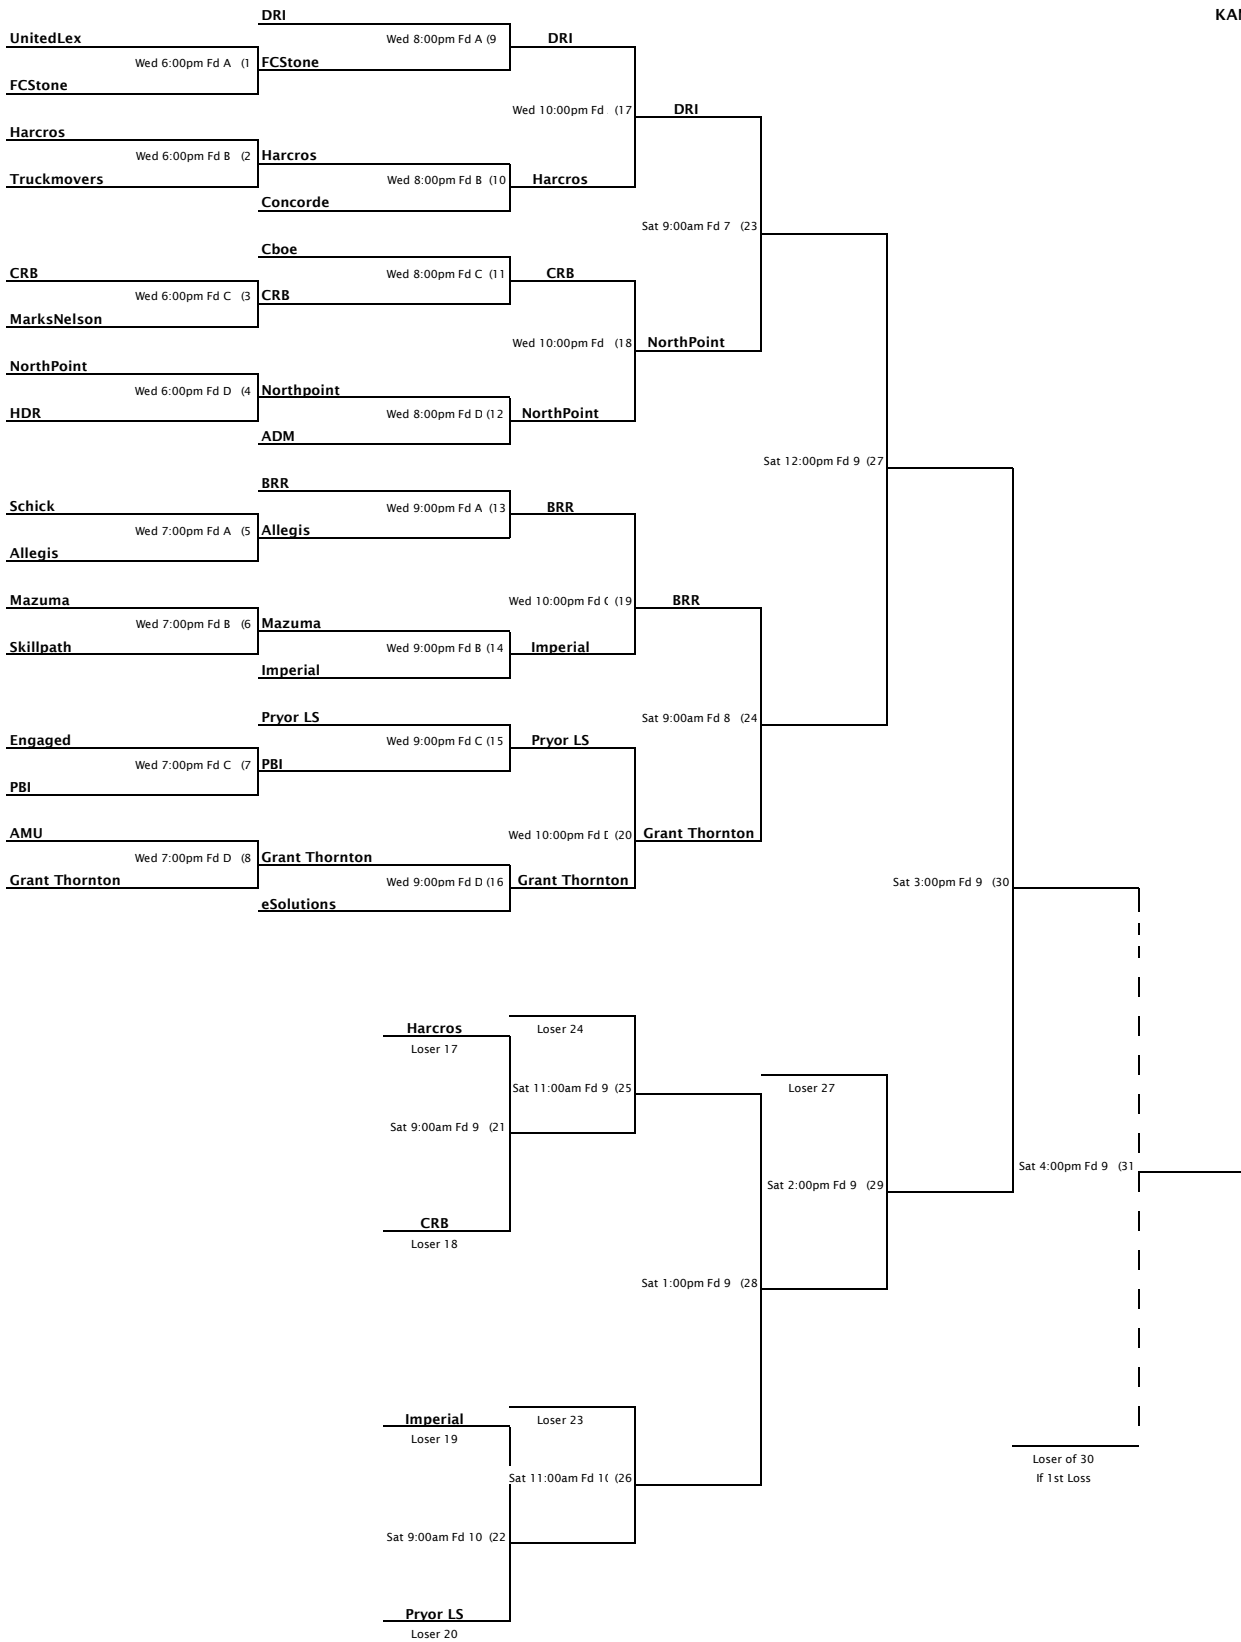

KANSAS CITY CORPORATE CHALLENGE
COED SOFTBALL
DIVISION G

WEDNESDAY & SATURDAY
MAY 9 & 12, 2018

WEDNESDAY GAMES PLAYED AT
HERITAGE SPORTS COMPLEX
160TH & PFLUMM
OLATHE, KS 66062

SATURDAY GAMES PLAYED AT
MID-AMERICA SPORTS COMPLEX
20000 JOHNSON DRIVE
SHAWNEE, KS 66218