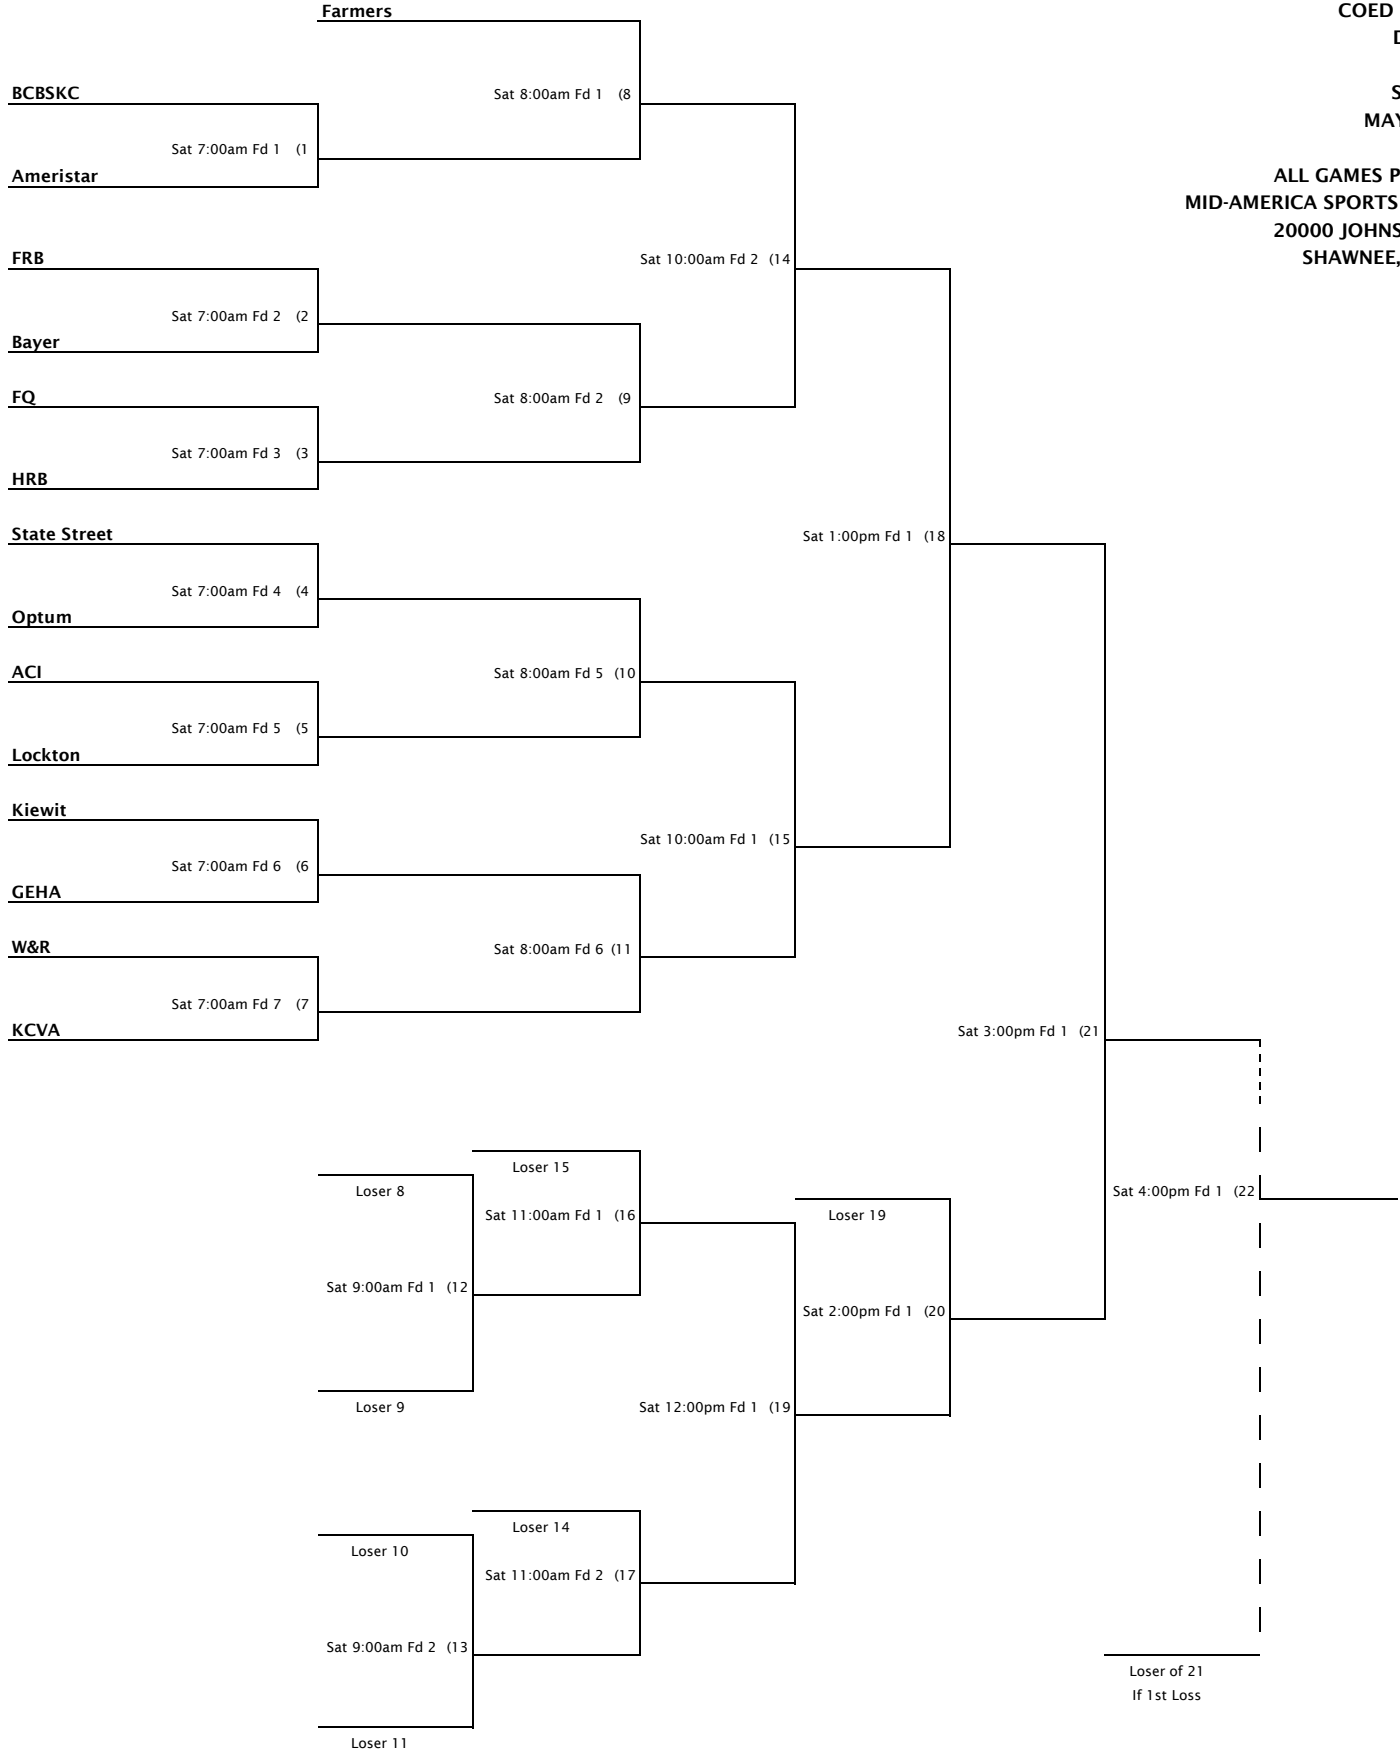

KANSAS CITY CORPORATE CHALLENGE
COED SOFTBALL
DIVISION B

SATURDAY
MAY 12, 2018

ALL GAMES PLAYED AT
MID-AMERICA SPORTS COMPLEX
20000 JOHNSON DRIVE
SHAWNEE, KS 66218