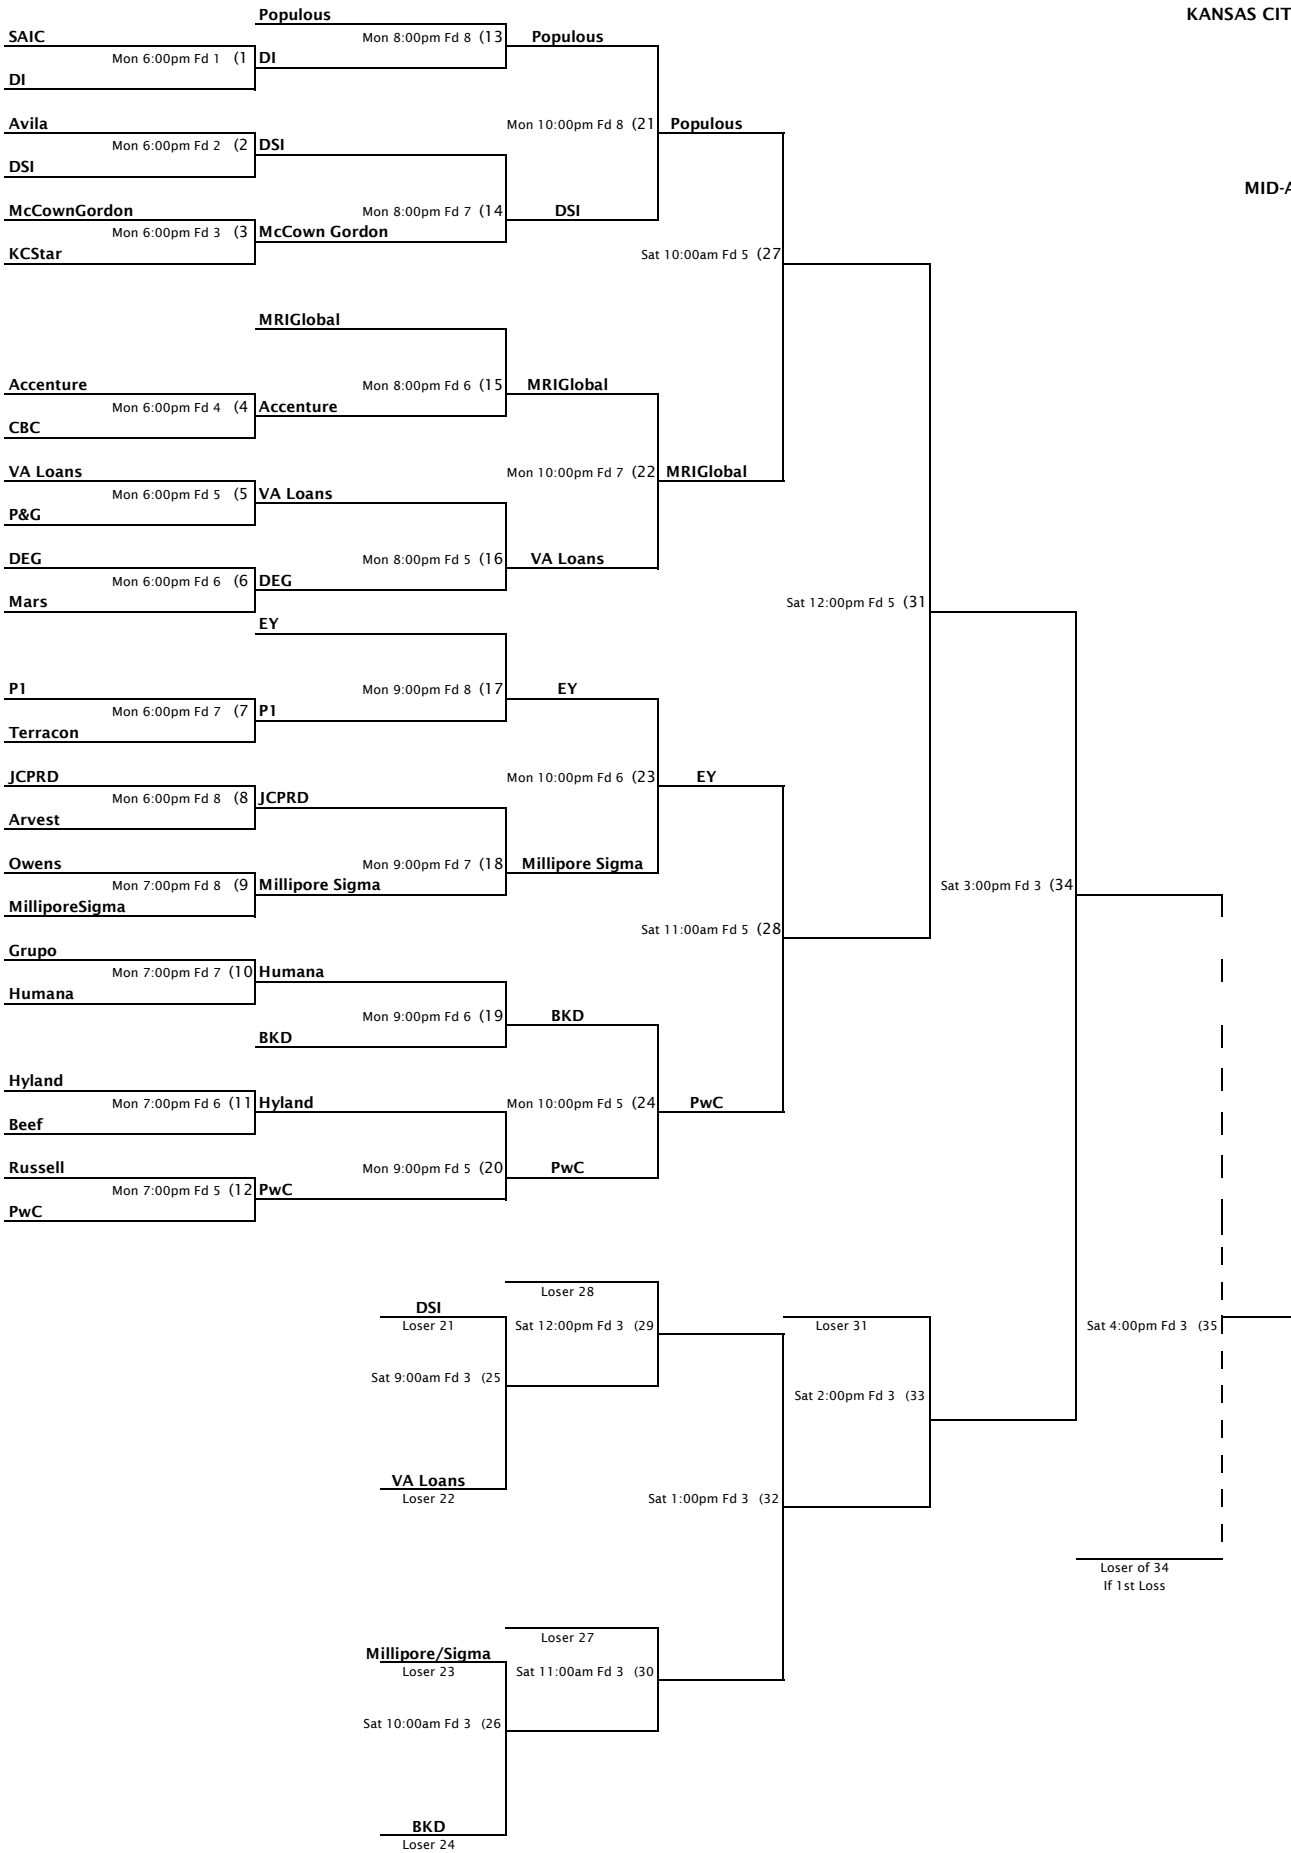

MONDAY & SATURDAY
MAY 7 & 12, 2018

ALL GAMES PLAYED AT
MID-AMERICA SPORTS COMPLEX
20000 JOHNSON DRIVE
SHAWNEE, KS 66218