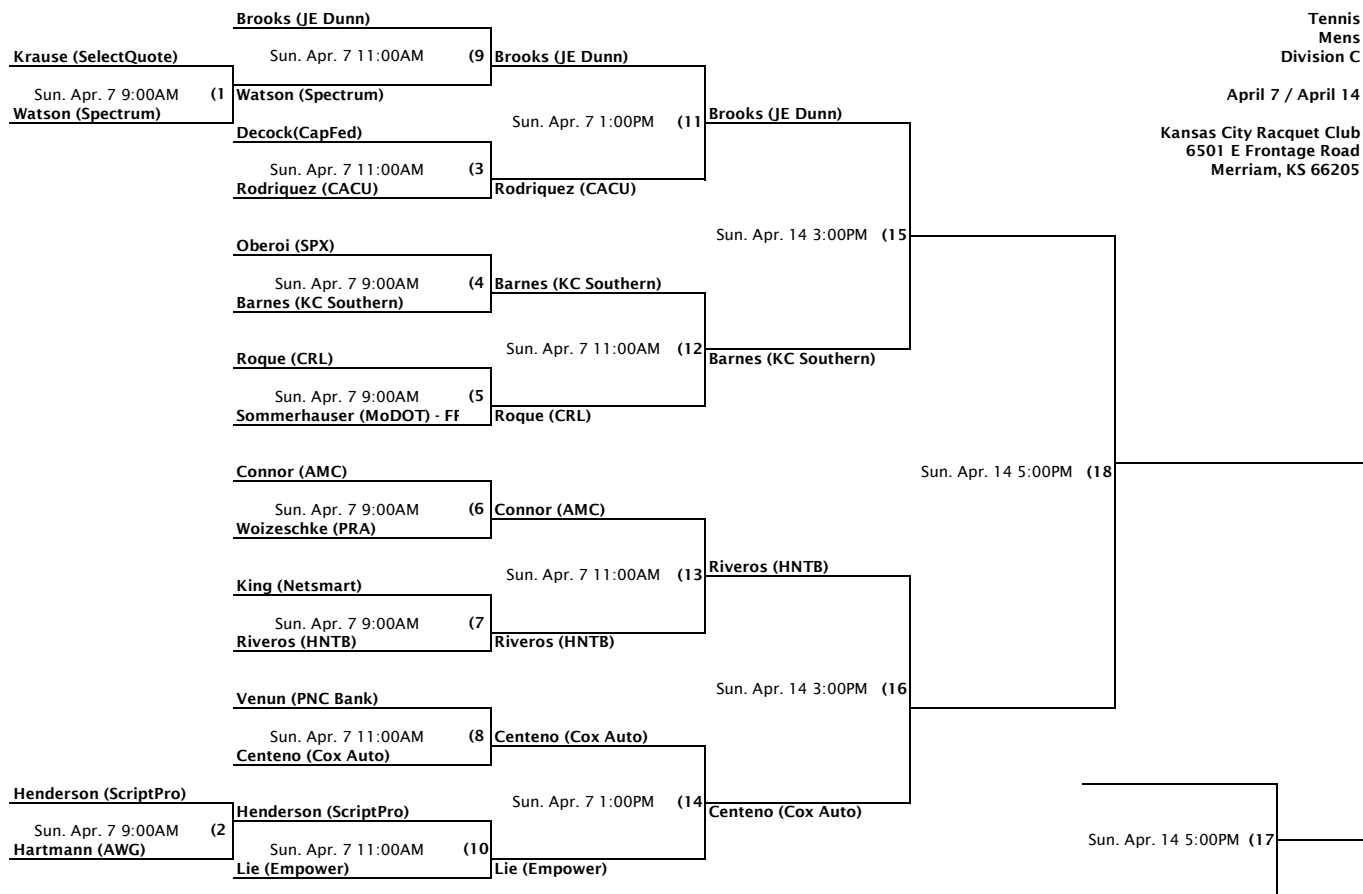

Tennis
Mens
Division A

April 6 / April 14

Kansas City Racquet Club
6501 E Frontage Road
Merriam, KS 66205

Tennis
Mens
Division B

April 6 / April 14

Kansas City Racquet Club
6501 E Frontage Road
Merriam, KS 66205

Tennis
Mens
Division C

April 7 / April 14

Kansas City Racquet Club
6501 E Frontage Road
Merriam, KS 66205

Tennis
Mens
Division D

April 7 / April 14

Kansas City Racquet Club
6501 E Frontage Road
Merriam, KS 66205