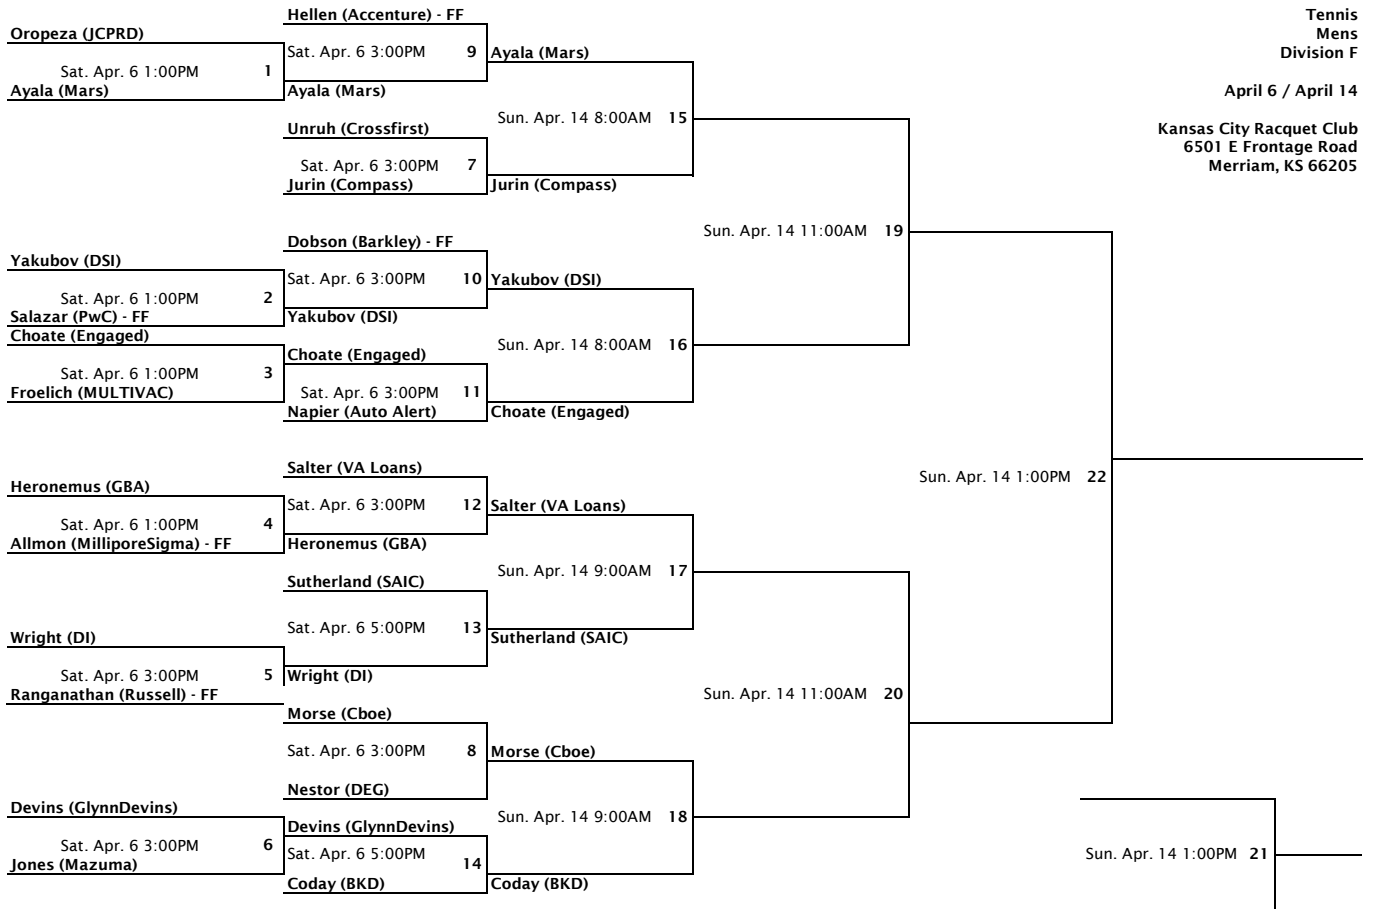

Tennis
Mens
Division E

April 7 / April 14

Kansas City Racquet Club
6501 E Frontage Road
Merriam, KS 66205

Tennis
Mens
Division F

April 6 / April 14

Kansas City Racquet Club
6501 E Frontage Road
Merriam, KS 66205

Tennis
Mens
Division G

April 7 / April 14

Kansas City Racquet Club
6501 E Frontage Road
Merriam, KS 66205

Tennis
Mens
Division H

April 6 / April 14

Kansas City Racquet Club
6501 E Frontage Road
Merriam, KS 66205