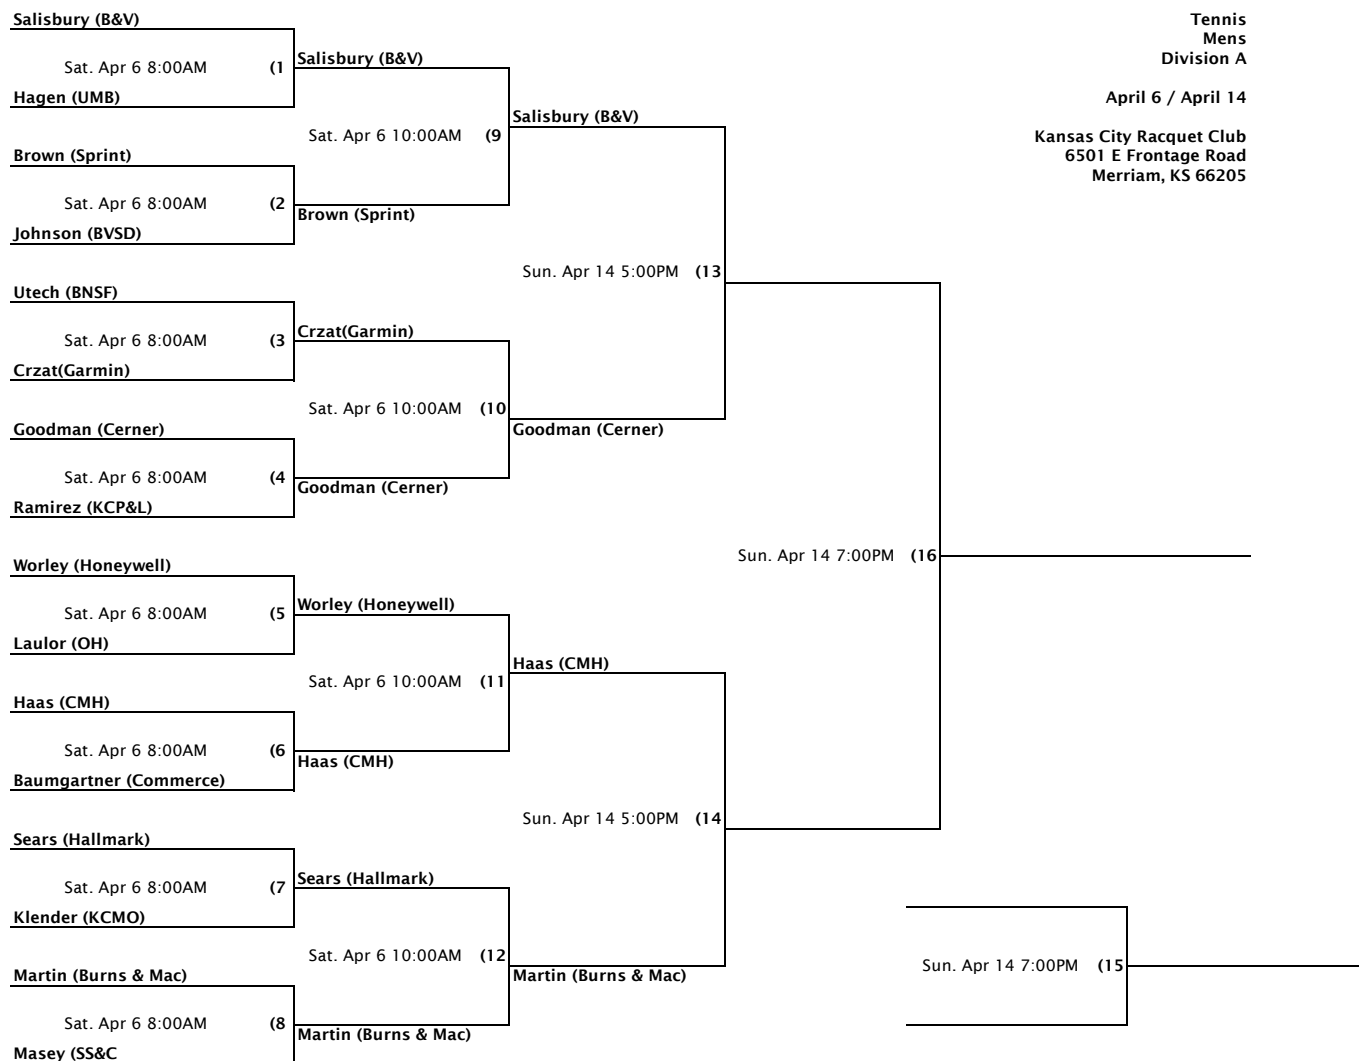

Tennis
Mens
Division A

April 6 / April 14

Kansas City Racquet Club
6501 E Frontage Road
Merriam, KS 66205

Tennis
Mens
Division B

April 6 / April 14

Kansas City Racquet Club
6501 E Frontage Road
Merriam, KS 66205

Tennis
Mens
Division C

April 7 / April 14

Kansas City Racquet Club
6501 E Frontage Road
Merriam, KS 66205

Tennis
Mens
Division D

April 7 / April 14

Kansas City Racquet Club
6501 E Frontage Road
Merriam, KS 66205