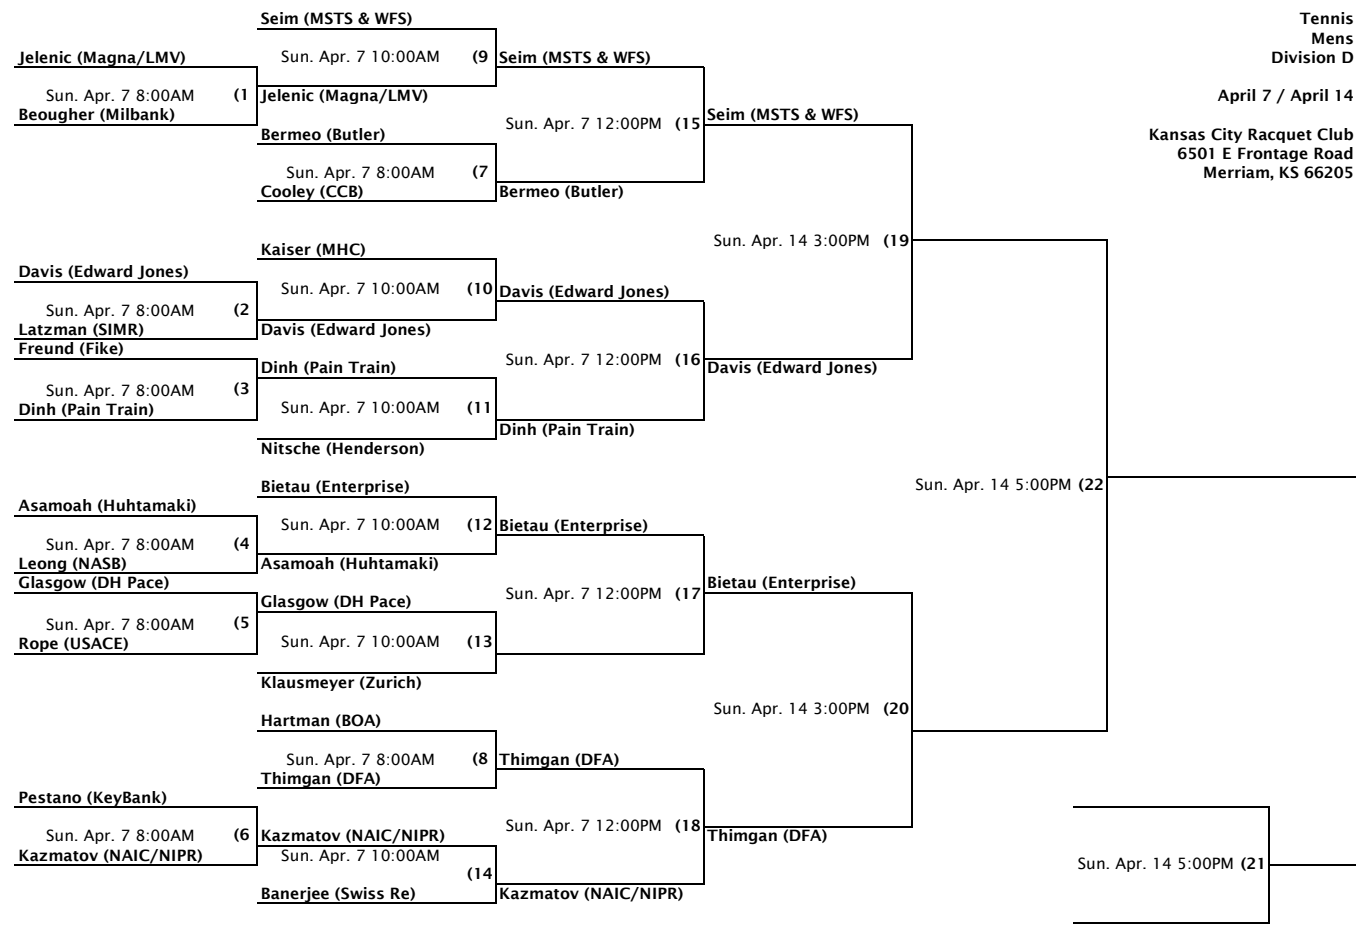

Tennis
Mens
Division A

April 6 / April 14

Kansas City Racquet Club
6501 E Frontage Road
Merriam, KS 66205

Tennis
Mens
Division B

April 6 / April 14

Kansas City Racquet Club
6501 E Frontage Road
Merriam, KS 66205

Tennis
Mens
Division C

April 7 / April 14

Kansas City Racquet Club
6501 E Frontage Road
Merriam, KS 66205

Tennis
Mens
Division D

April 7 / April 14

Kansas City Racquet Club
6501 E Frontage Road
Merriam, KS 66205

Tennis
Mens
Division E

April 7 / April 14

Kansas City Racquet Club
6501 E Frontage Road
Merriam, KS 66205

Tennis
Mens
Division F

April 6 / April 14

Kansas City Racquet Club
6501 E Frontage Road
Merriam, KS 66205