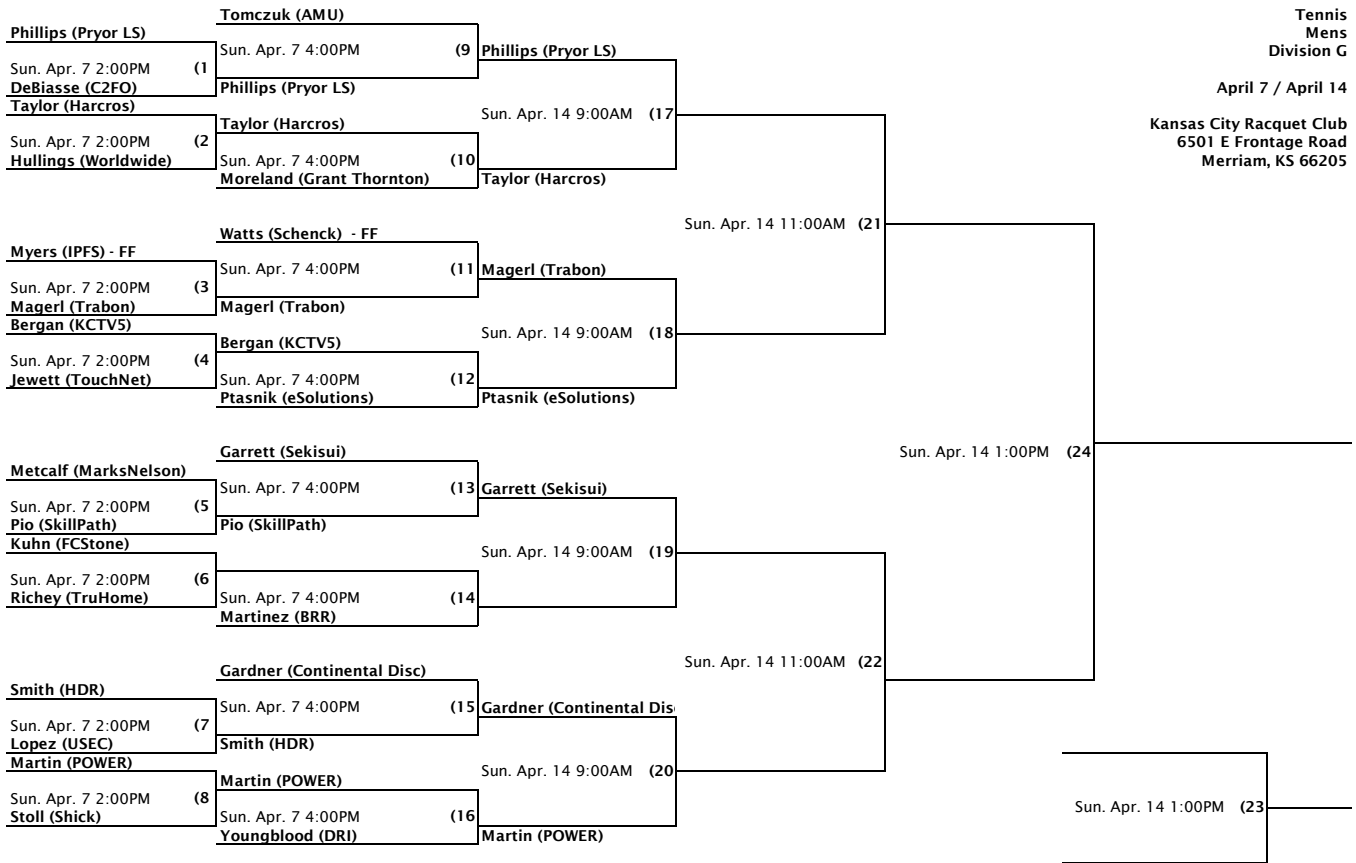

Tennis
Mens
Division E

April 7 / April 14

Kansas City Racquet Club
6501 E Frontage Road
Merriam, KS 66205

Tennis
Mens
Division F

April 6 / April 14

Kansas City Racquet Club
6501 E Frontage Road
Merriam, KS 66205

Tennis
Mens
Division G

April 7 / April 14

Kansas City Racquet Club
6501 E Frontage Road
Merriam, KS 66205

Tennis
Mens
Division H

April 6 / April 14

Kansas City Racquet Club
6501 E Frontage Road
Merriam, KS 66205