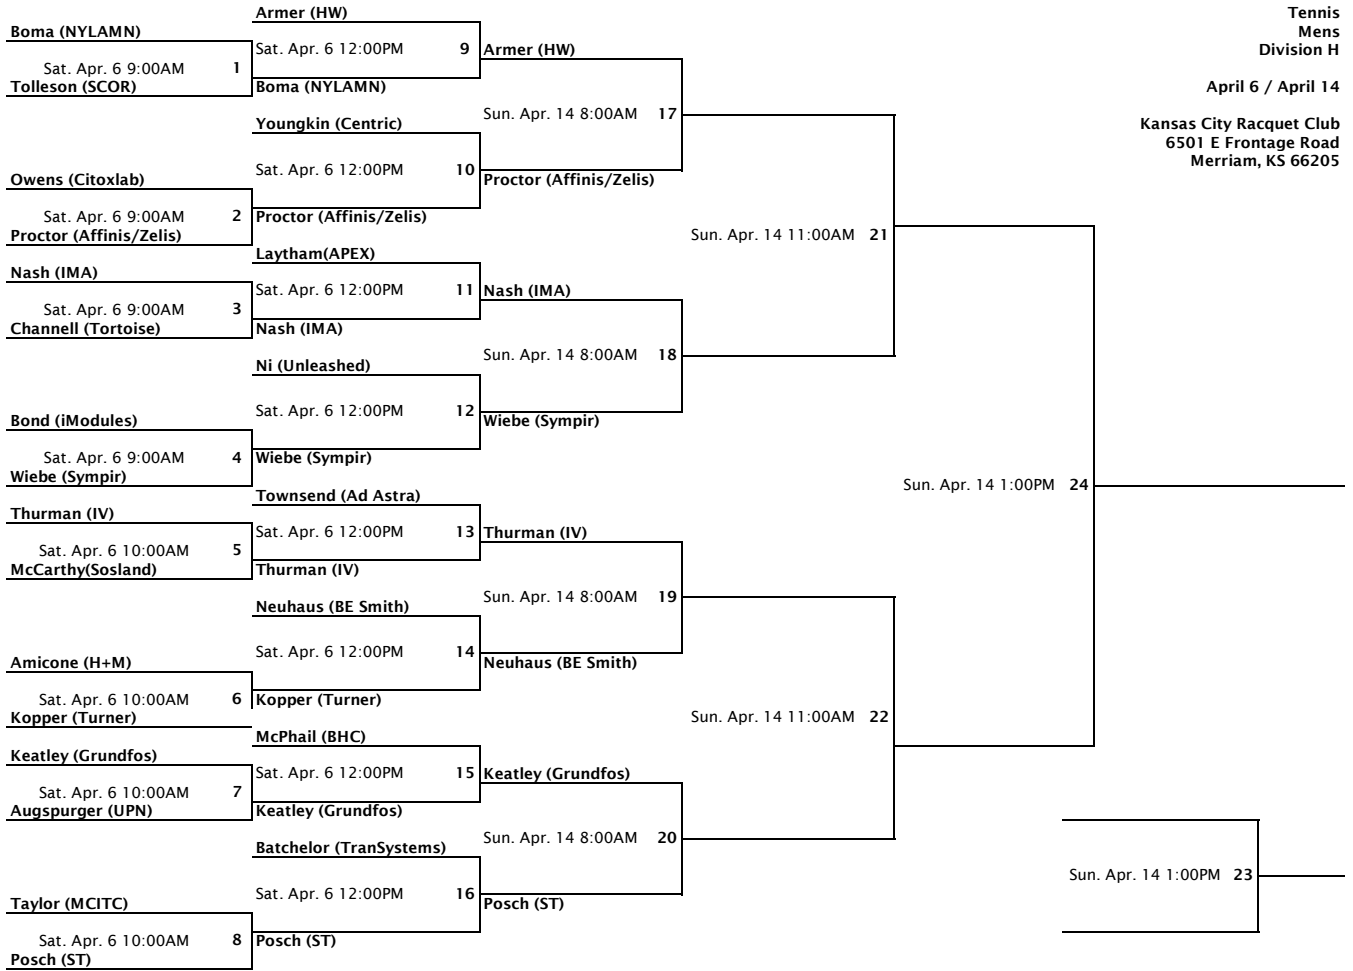

Tennis
Mens
Division G

April 7 / April 14

Kansas City Racquet Club
6501 E Frontage Road
Merriam, KS 66205

Tennis
Mens
Division H

April 6 / April 14

Kansas City Racquet Club
6501 E Frontage Road
Merriam, KS 66205