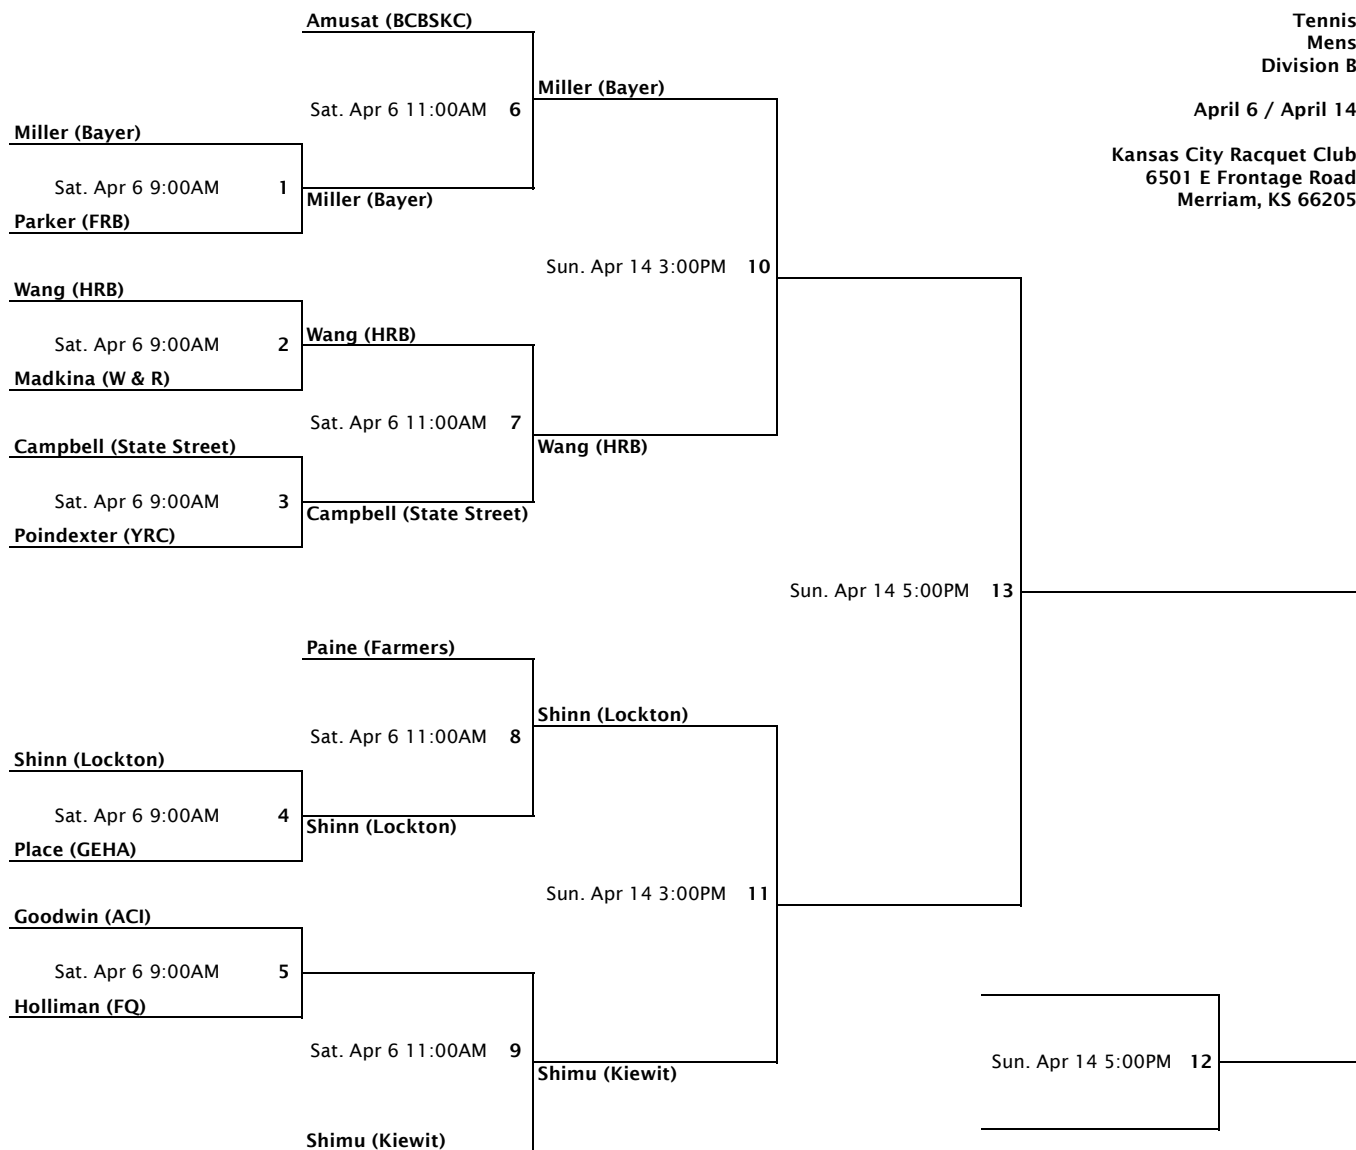

Tennis
Mens
Division A

April 6 / April 14

Kansas City Racquet Club
6501 E Frontage Road
Merriam, KS 66205

Tennis
Mens
Division B

April 6 / April 14

Kansas City Racquet Club
6501 E Frontage Road
Merriam, KS 66205

Tennis
Mens
Division C

April 7 / April 14

Kansas City Racquet Club
6501 E Frontage Road
Merriam, KS 66205

Tennis
Mens
Division D

April 7 / April 14

Kansas City Racquet Club
6501 E Frontage Road
Merriam, KS 66205