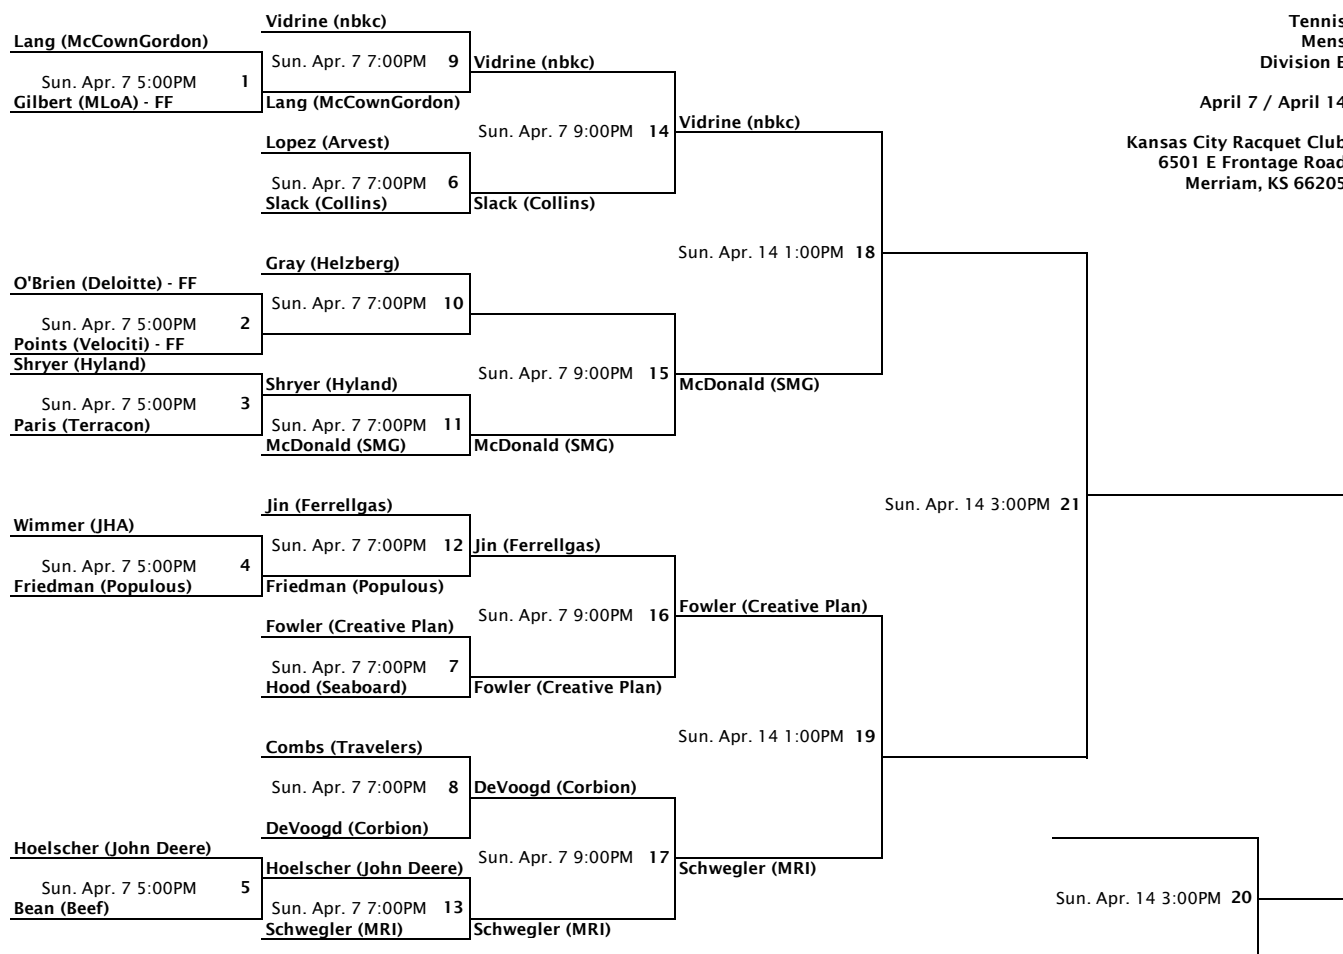

Tennis
Mens
Division E

April 7 / April 14

Kansas City Racquet Club
6501 E Frontage Road
Merriam, KS 66205