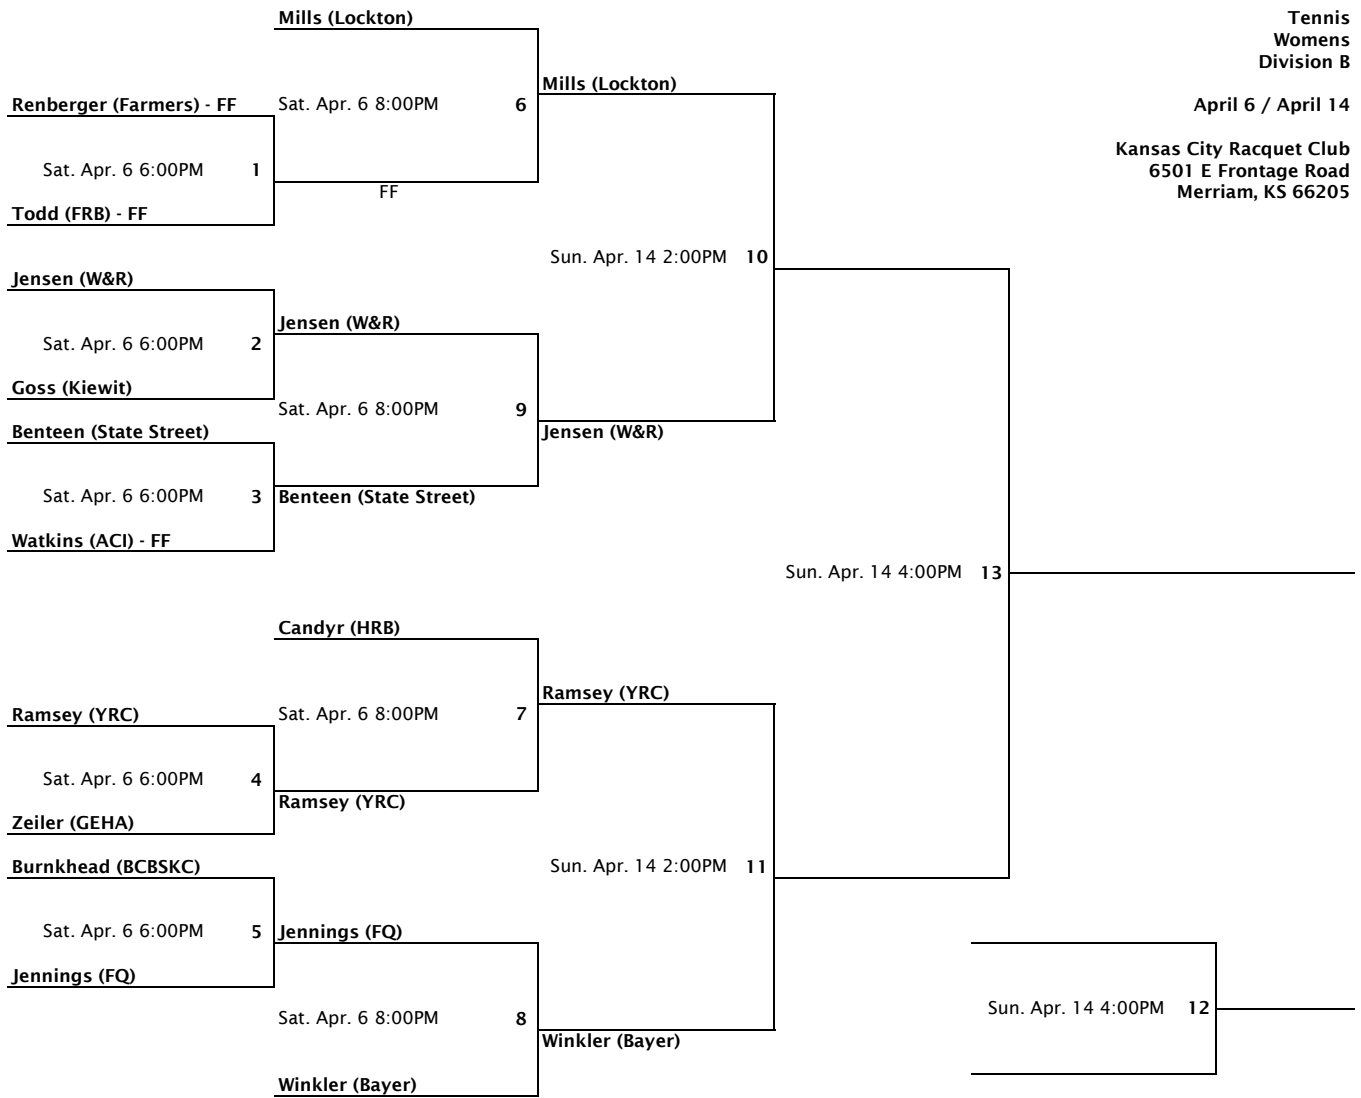

Tennis  
Womens  
Division A

April 6 / April 14

Kansas City Racquet Club  
6501 E Frontage Road  
Merriam, KS 66205

Tennis  
Womens  
Division B

April 6 / April 14

Kansas City Racquet Club  
6501 E Frontage Road  
Merriam, KS 66205

Tennis  
Womens  
Division C

April 7 / April 14

Kansas City Racquet Club  
6501 E Frontage Road  
Merriam, KS 66205

Tennis  
Womens  
Division D

April 7 / April 14

Kansas City Racquet Club  
6501 E Frontage Road  
Merriam, KS 66205

Tennis  
Womens  
Division E

April 7 / April 14

Kansas City Racquet Club  
6501 E Frontage Road  
Merriam, KS 66205

Tennis  
Womens  
Division F

April 6 / April 14

Kansas City Racquet Club  
6501 E Frontage Road  
Merriam, KS 66205