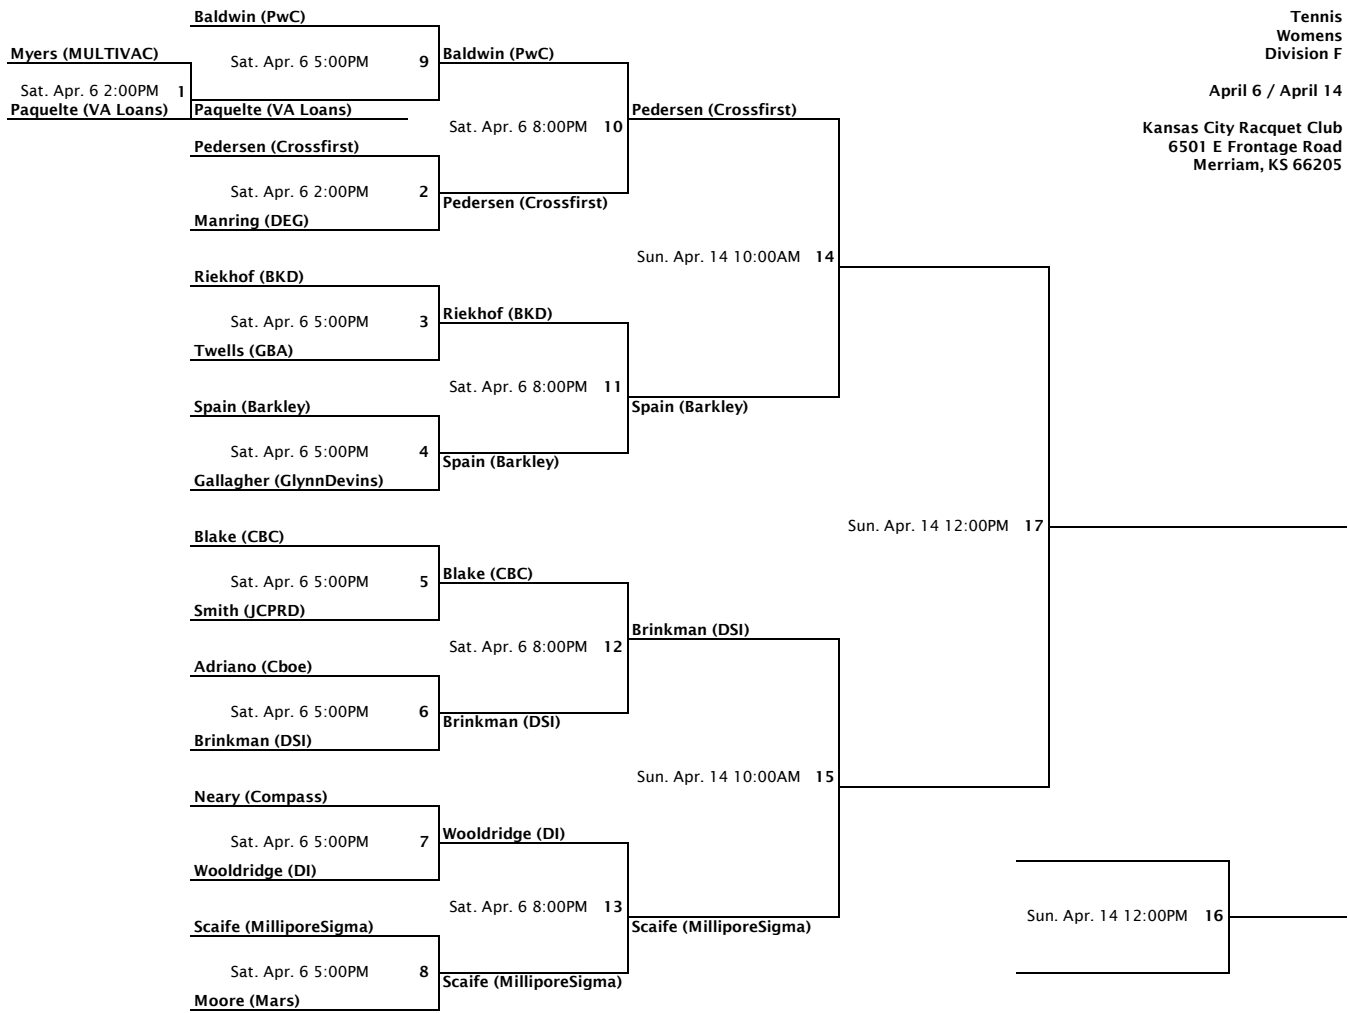

Tennis
Womens
Division F

April 6 / April 14

Kansas City Racquet Club
6501 E Frontage Road
Merriam, KS 66205