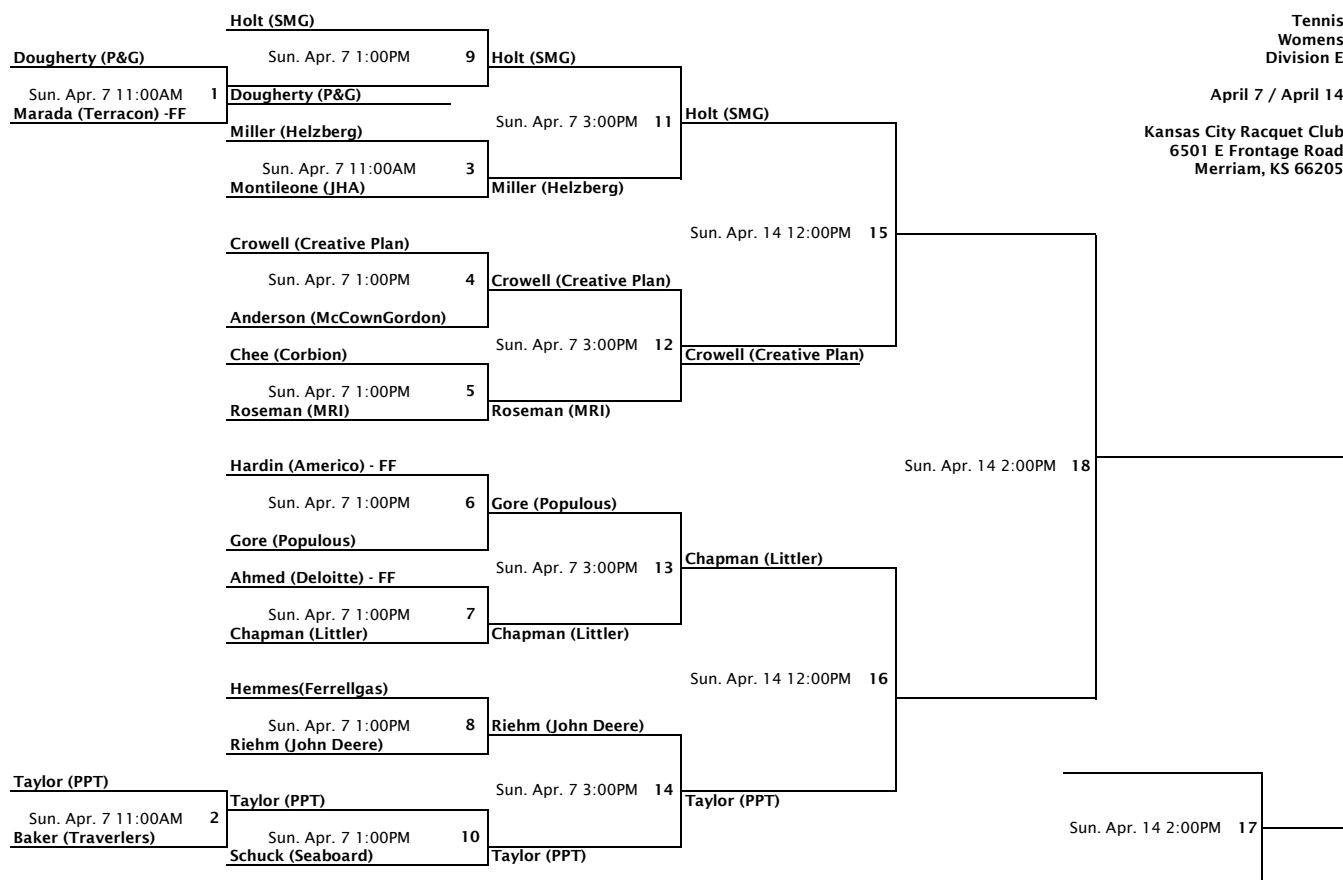

Tennis  
Womens  
Division A

April 6 / April 14

Kansas City Racquet Club  
6501 E Frontage Road  
Merriam, KS 66205

Tennis  
Womens  
Division B

April 6 / April 14

Kansas City Racquet Club  
6501 E Frontage Road  
Merriam, KS 66205

Tennis  
Womens  
Division C

April 7 / April 14

Kansas City Racquet Club  
6501 E Frontage Road  
Merriam, KS 66205

Tennis  
Womens  
Division D

April 7 / April 14

Kansas City Racquet Club  
6501 E Frontage Road  
Merriam, KS 66205

Tennis  
Womens  
Division E

April 7 / April 14

Kansas City Racquet Club  
6501 E Frontage Road  
Merriam, KS 66205

Tennis  
Womens  
Division F

April 6 / April 14

Kansas City Racquet Club  
6501 E Frontage Road  
Merriam, KS 66205