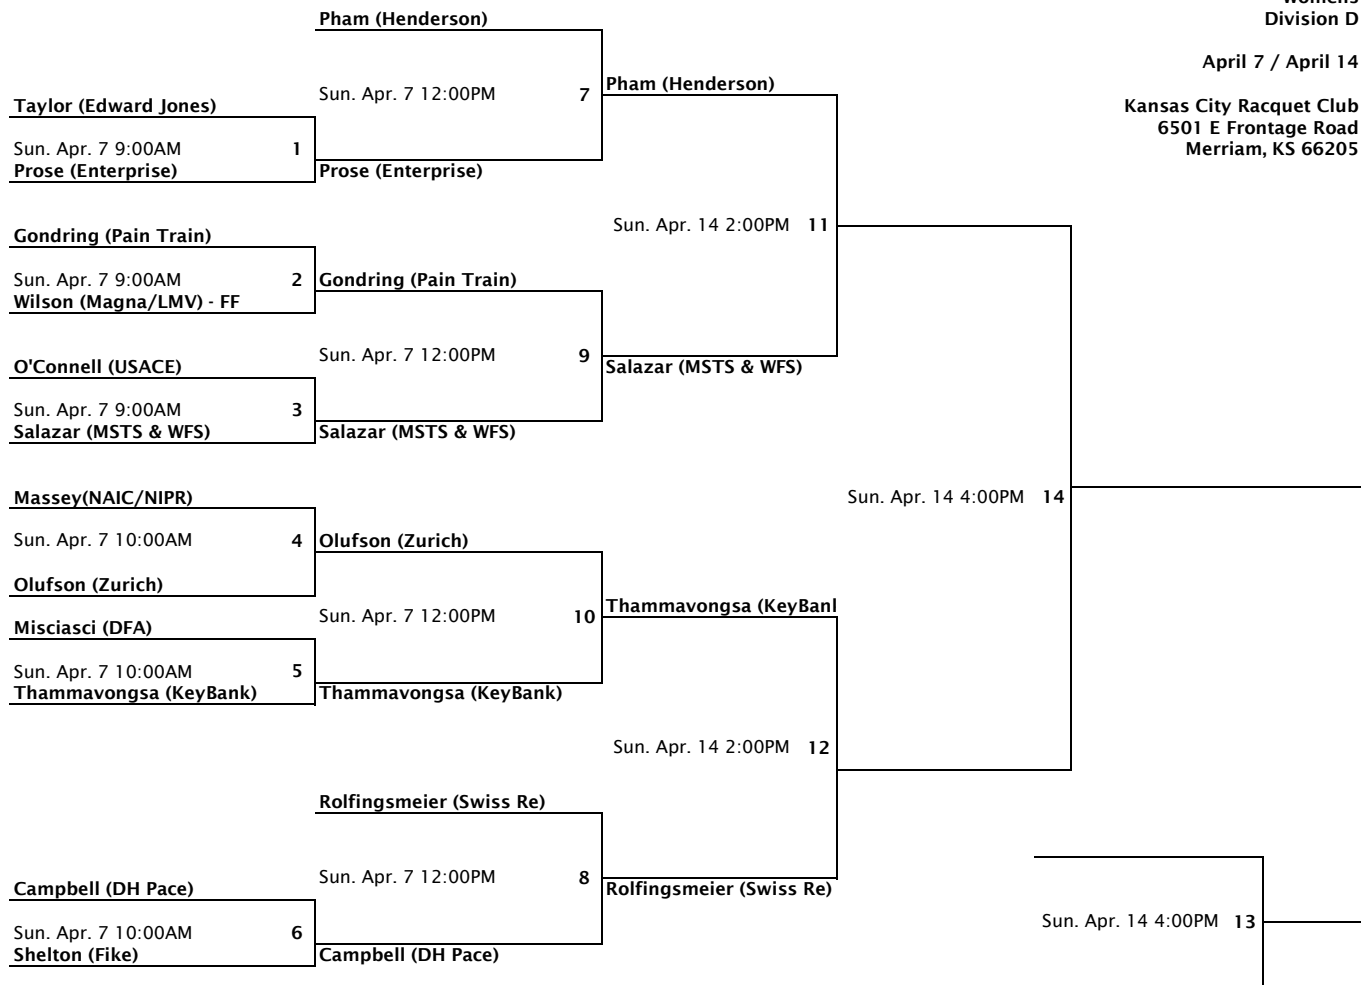

Tennis  
Womens  
Division A

April 6 / April 14

Kansas City Racquet Club  
6501 E Frontage Road  
Merriam, KS 66205

Tennis  
Womens  
Division B

April 6 / April 14

Kansas City Racquet Club  
6501 E Frontage Road  
Merriam, KS 66205

Tennis  
Womens  
Division C

April 7 / April 14

Kansas City Racquet Club  
6501 E Frontage Road  
Merriam, KS 66205

Tennis  
Womens  
Division D

April 7 / April 14

Kansas City Racquet Club  
6501 E Frontage Road  
Merriam, KS 66205

Tennis  
Womens  
Division E

April 7 / April 14

Kansas City Racquet Club  
6501 E Frontage Road  
Merriam, KS 66205

Tennis  
Womens  
Division F

April 6 / April 14

Kansas City Racquet Club  
6501 E Frontage Road  
Merriam, KS 66205