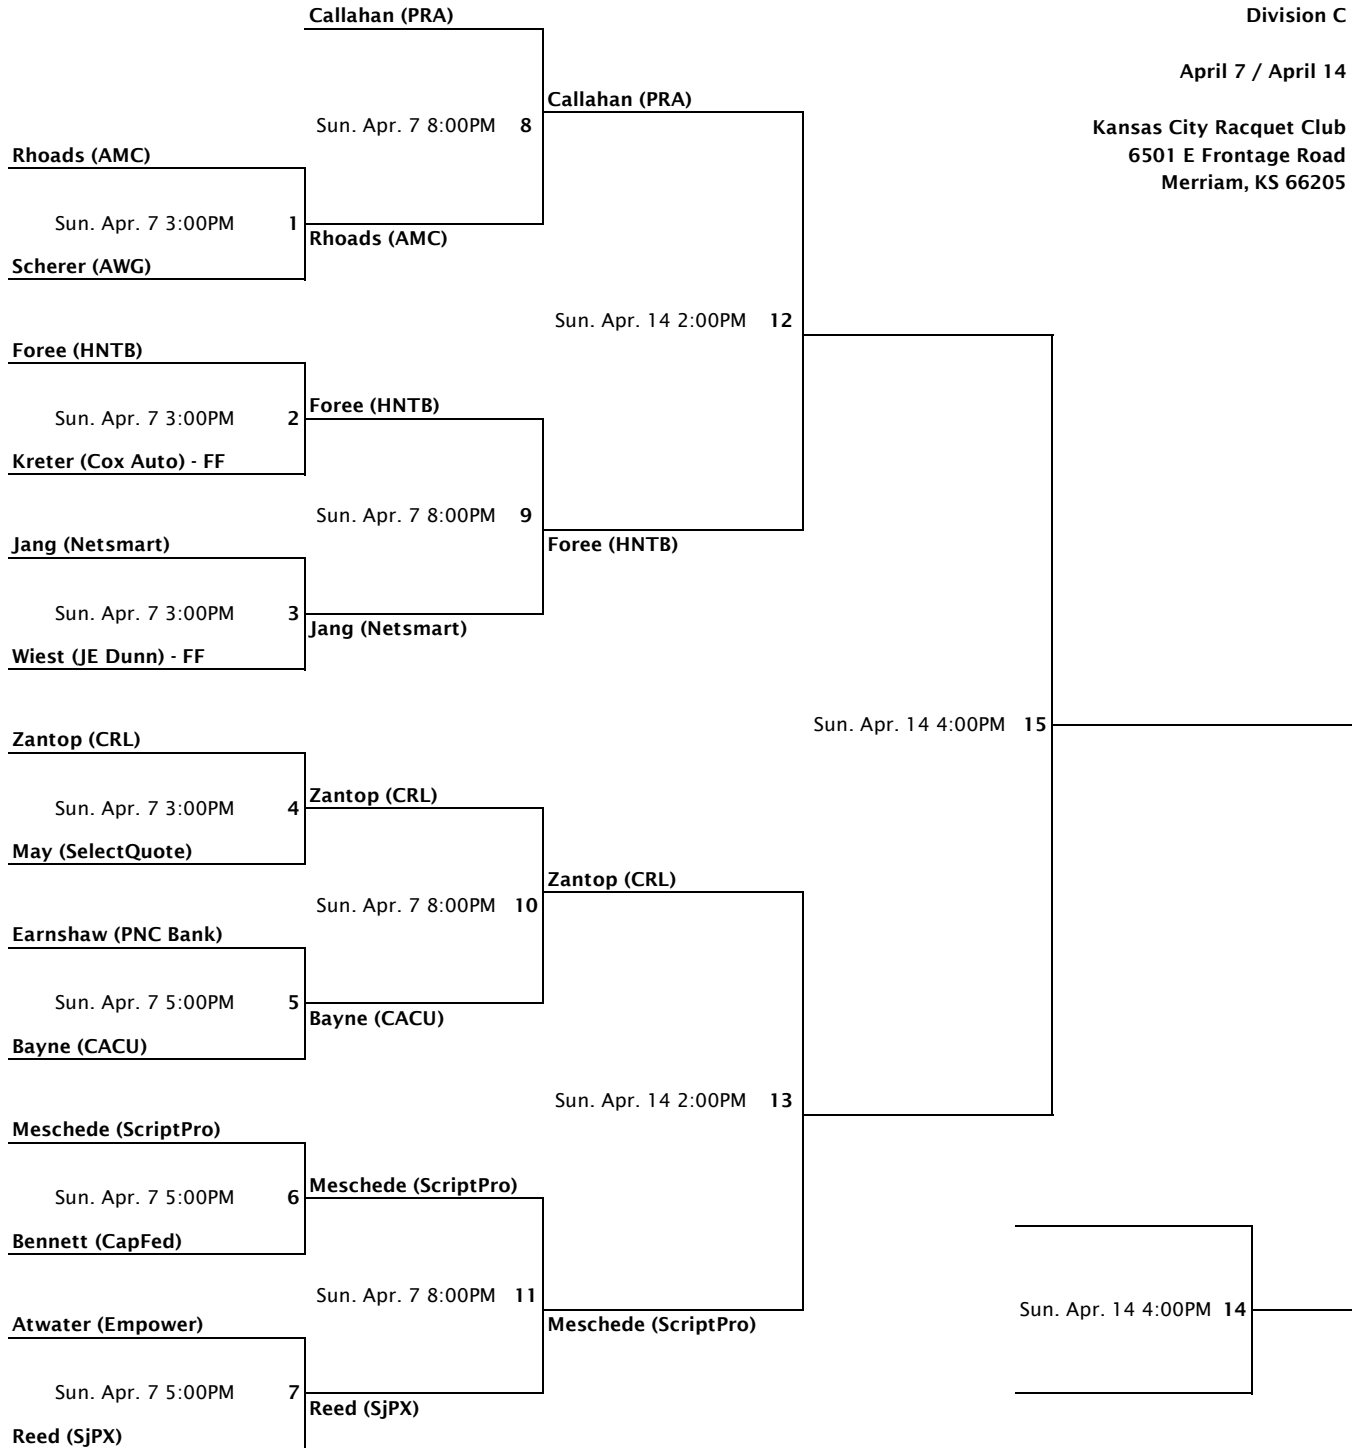

Tennis  
Womens  
Division A

April 6 / April 14

Kansas City Racquet Club  
6501 E Frontage Road  
Merriam, KS 66205

Tennis  
Womens  
Division B

April 6 / April 14

Kansas City Racquet Club  
6501 E Frontage Road  
Merriam, KS 66205

Tennis  
Womens  
Division C

April 7 / April 14

Kansas City Racquet Club  
6501 E Frontage Road  
Merriam, KS 66205

Tennis  
Womens  
Division D

April 7 / April 14

Kansas City Racquet Club  
6501 E Frontage Road  
Merriam, KS 66205

Tennis  
Womens  
Division E

April 7 / April 14

Kansas City Racquet Club  
6501 E Frontage Road  
Merriam, KS 66205

Tennis  
Womens  
Division F

April 6 / April 14

Kansas City Racquet Club  
6501 E Frontage Road  
Merriam, KS 66205