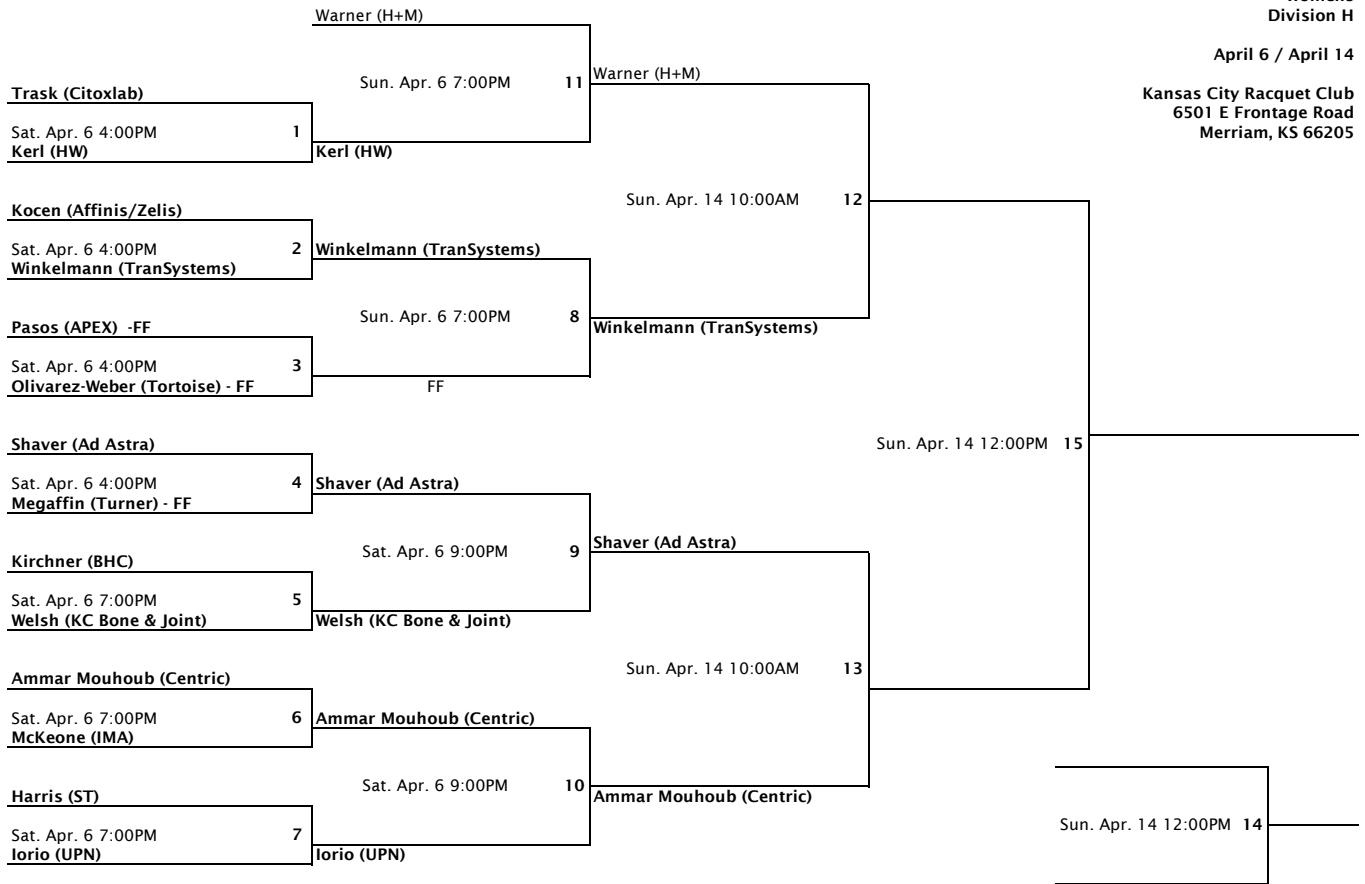

Tennis  
Womens  
Division E

April 7 / April 14

Kansas City Racquet Club  
6501 E Frontage Road  
Merriam, KS 66205

Tennis  
Womens  
Division F

April 6 / April 14

Kansas City Racquet Club  
6501 E Frontage Road  
Merriam, KS 66205

Tennis  
Womens  
Division G

April 7 / April 14

Kansas City Racquet Club  
6501 E Frontage Road  
Merriam, KS 66205

Tennis  
Womens  
Division H

April 6 / April 14

Kansas City Racquet Club  
6501 E Frontage Road  
Merriam, KS 66205

Tennis  
Womens  
Division I

April 6 / April 14

Kansas City Racquet Club  
6501 E Frontage Road  
Merriam, KS 66205