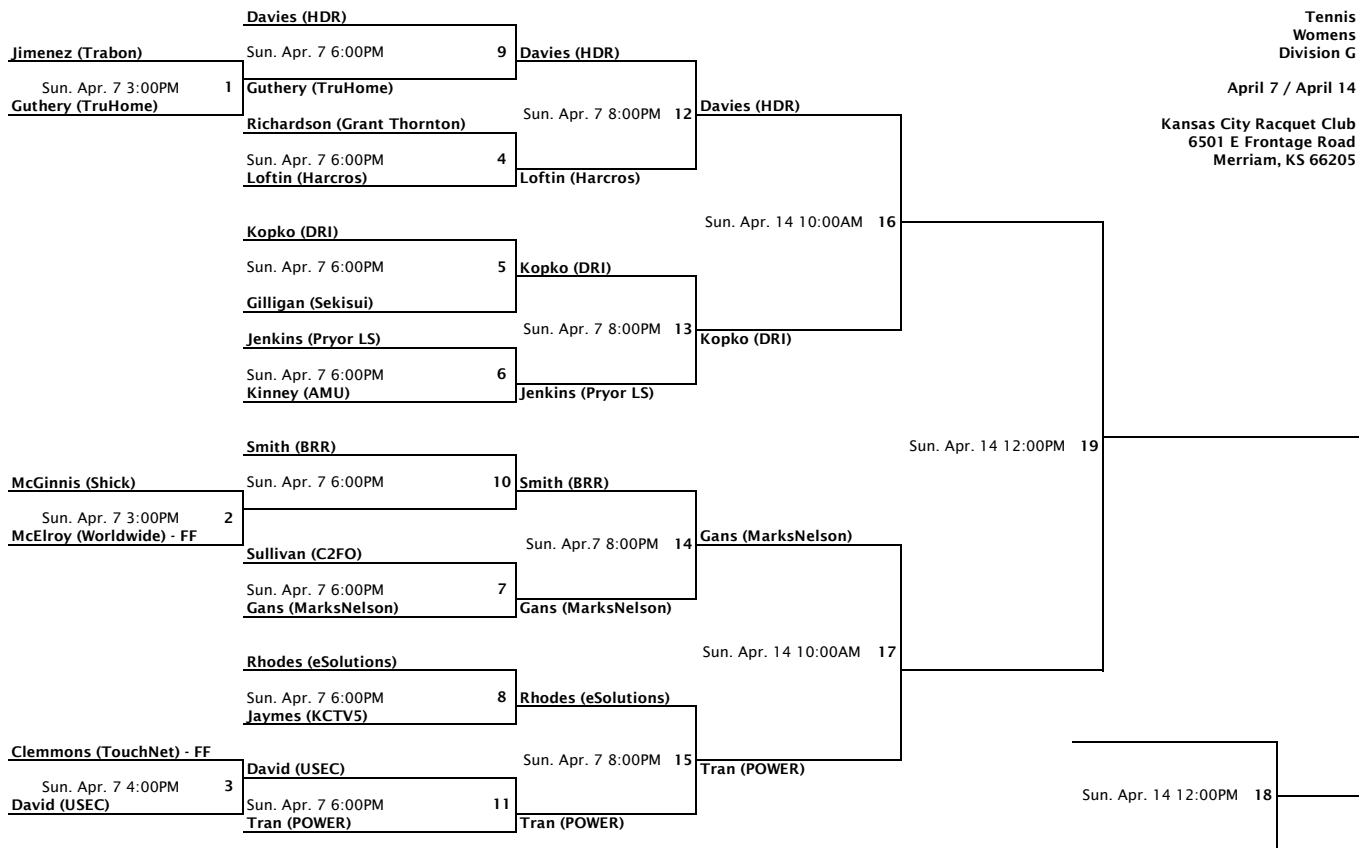

Tennis
Womens
Division G

April 7 / April 14

Kansas City Racquet Club
6501 E Frontage Road
Merriam, KS 66205