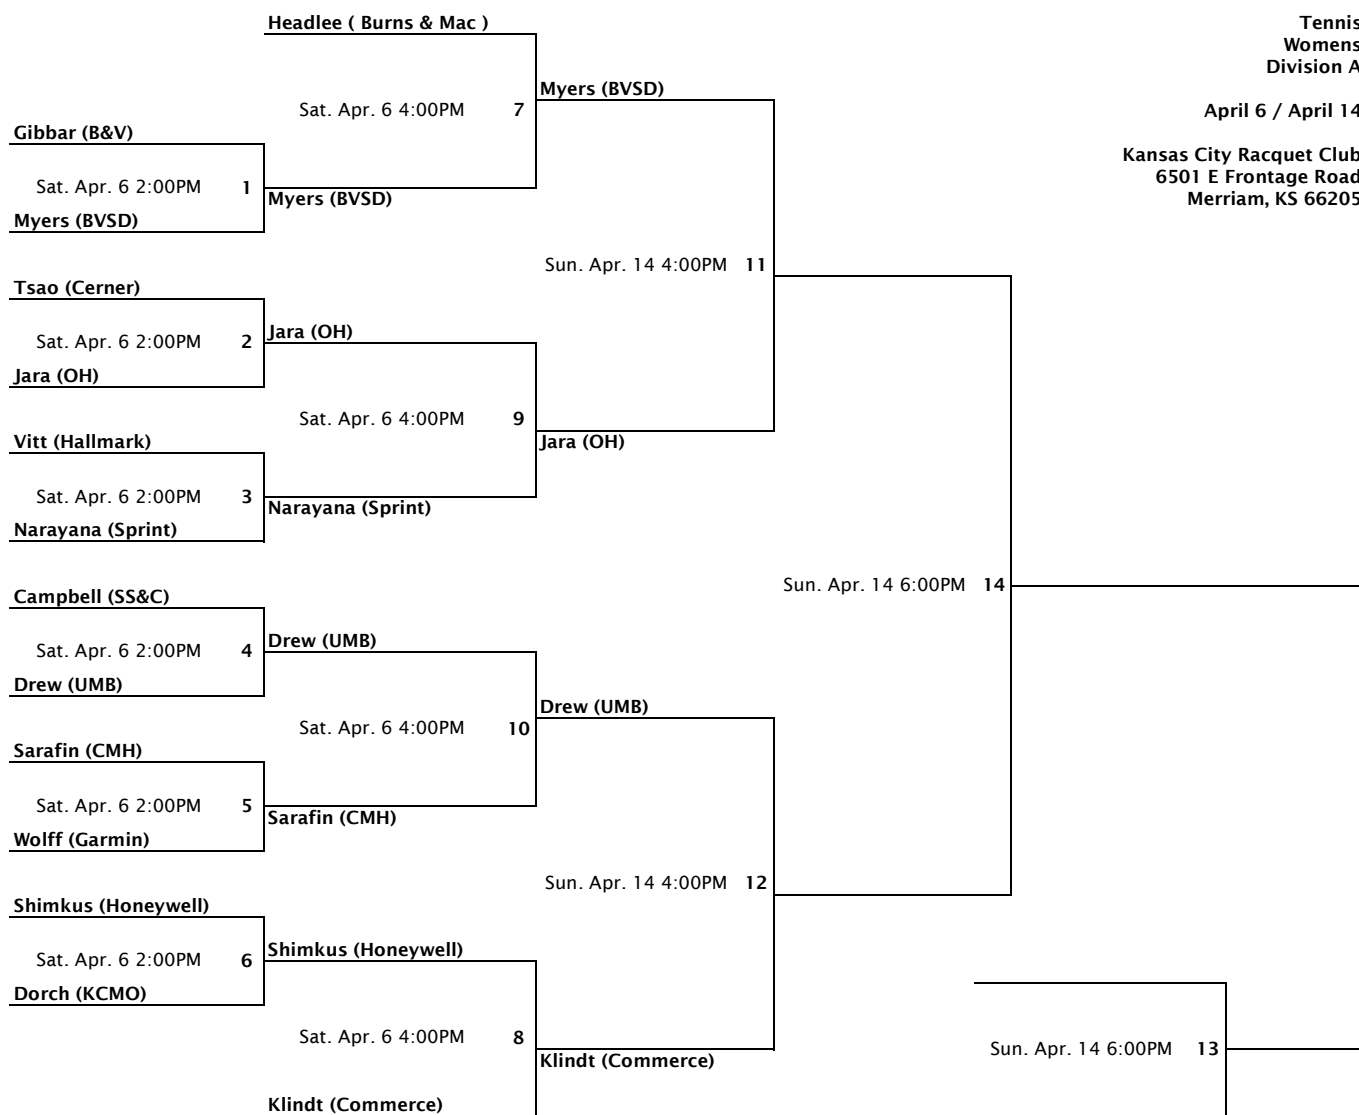

Tennis  
Womens  
Division A

April 6 / April 14

Kansas City Racquet Club  
6501 E Frontage Road  
Merriam, KS 66205

Tennis  
Womens  
Division B

April 6 / April 14

Kansas City Racquet Club  
6501 E Frontage Road  
Merriam, KS 66205

Tennis  
Womens  
Division C

April 7 / April 14

Kansas City Racquet Club  
6501 E Frontage Road  
Merriam, KS 66205

Tennis  
Womens  
Division D

April 7 / April 14

Kansas City Racquet Club  
6501 E Frontage Road  
Merriam, KS 66205

Tennis  
Womens  
Division E

April 7 / April 14

Kansas City Racquet Club  
6501 E Frontage Road  
Merriam, KS 66205

Tennis  
Womens  
Division F

April 6 / April 14

Kansas City Racquet Club  
6501 E Frontage Road  
Merriam, KS 66205