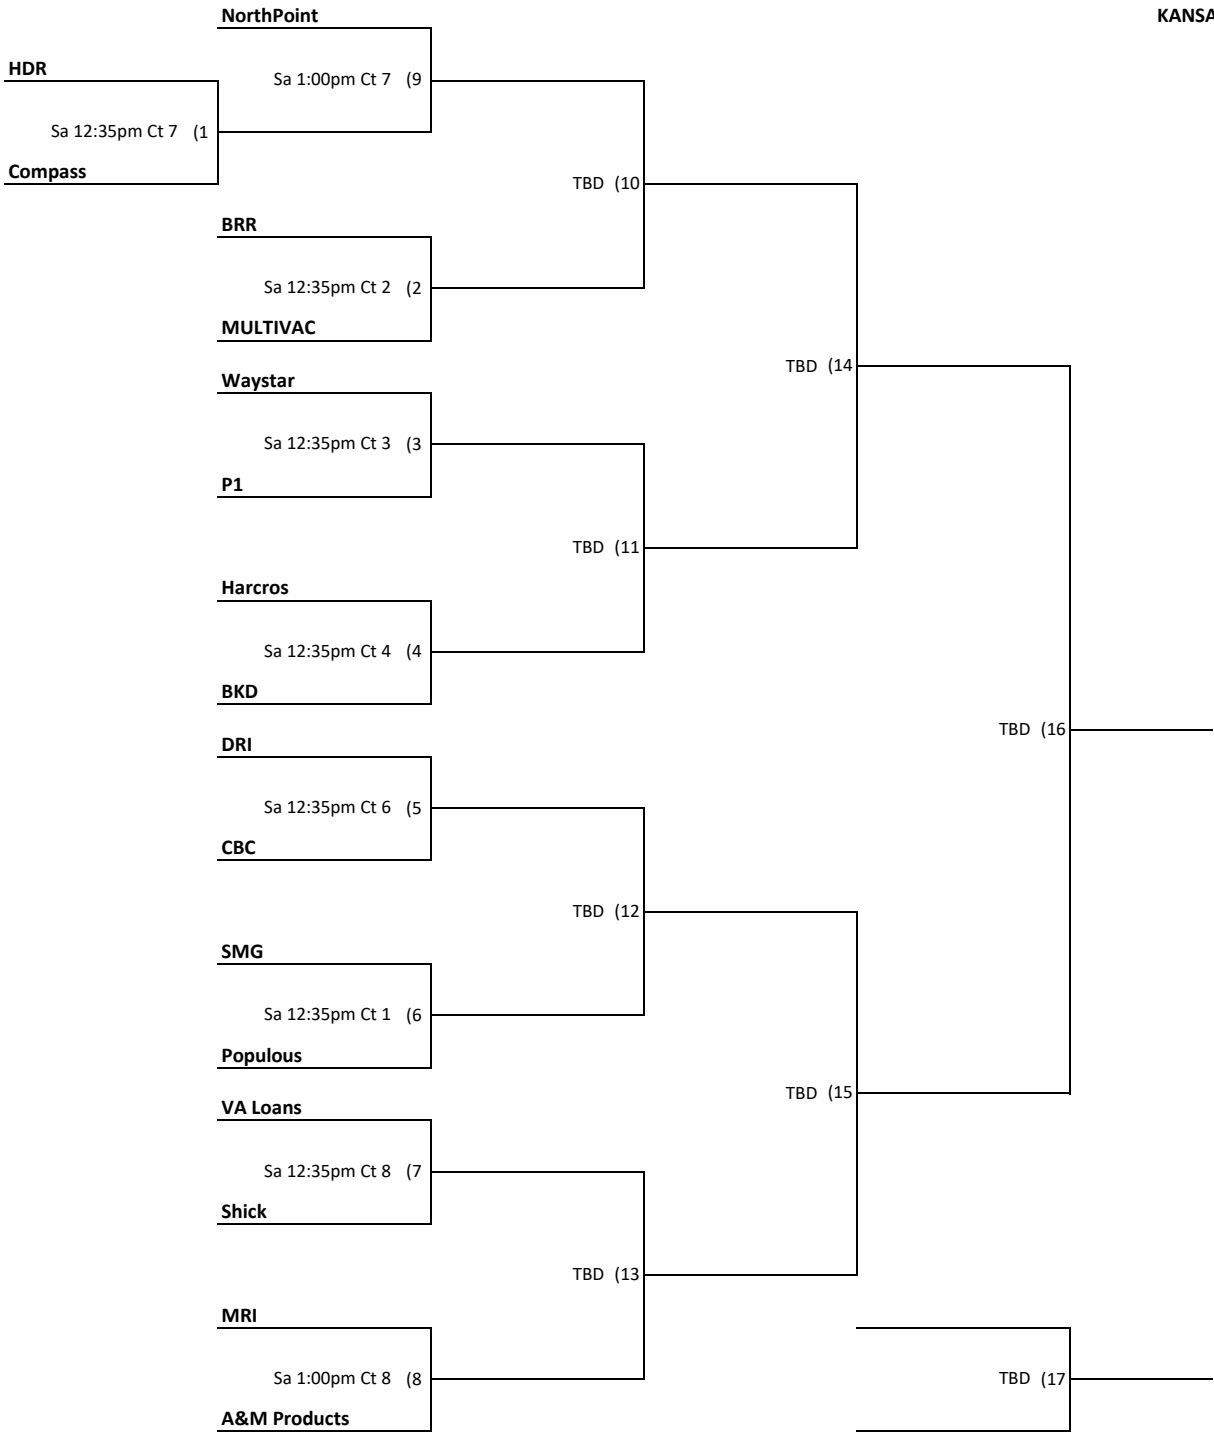

**KANSAS CITY CORPORATE CHALLENGE
MEN'S PICKLEBALL
DIVISION C**

**SATURDAY
MAY 8, 2021**

**CHICKEN N PICKLE
1761 BURLINGTON STREET
NORTH KANSAS CITY, MO 64116**

**TBD GAMES WILL PLAY AS COURTS
BECOME AVAILABLE**