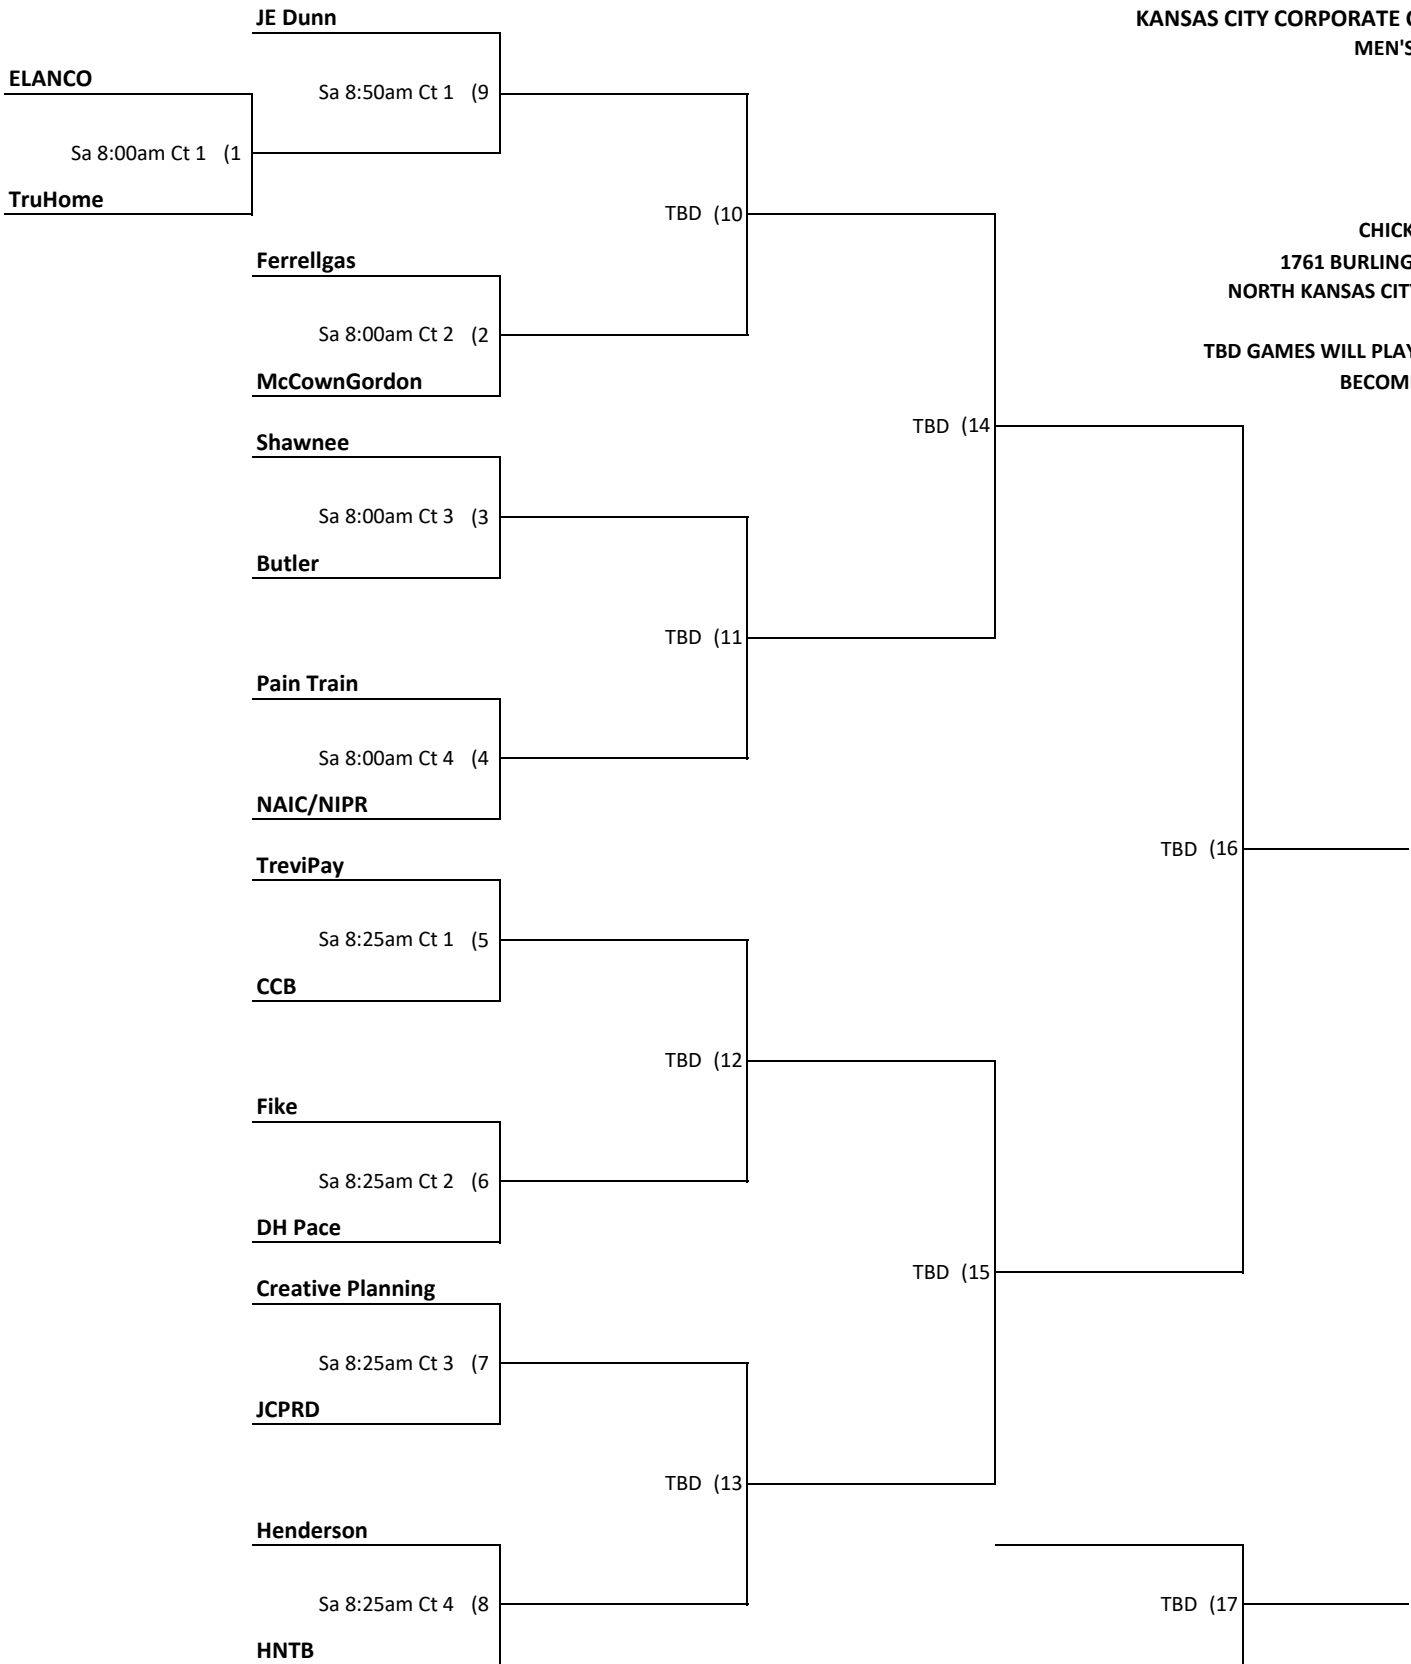

**KANSAS CITY CORPORATE CHALLENGE
MEN'S PICKLEBALL
DIVISION B**

**SATURDAY
MAY 8, 2021**

**CHICKEN N PICKLE
1761 BURLINGTON STREET
NORTH KANSAS CITY, MO 64116**

**TBD GAMES WILL PLAY AS COURTS
BECOME AVAILABLE**