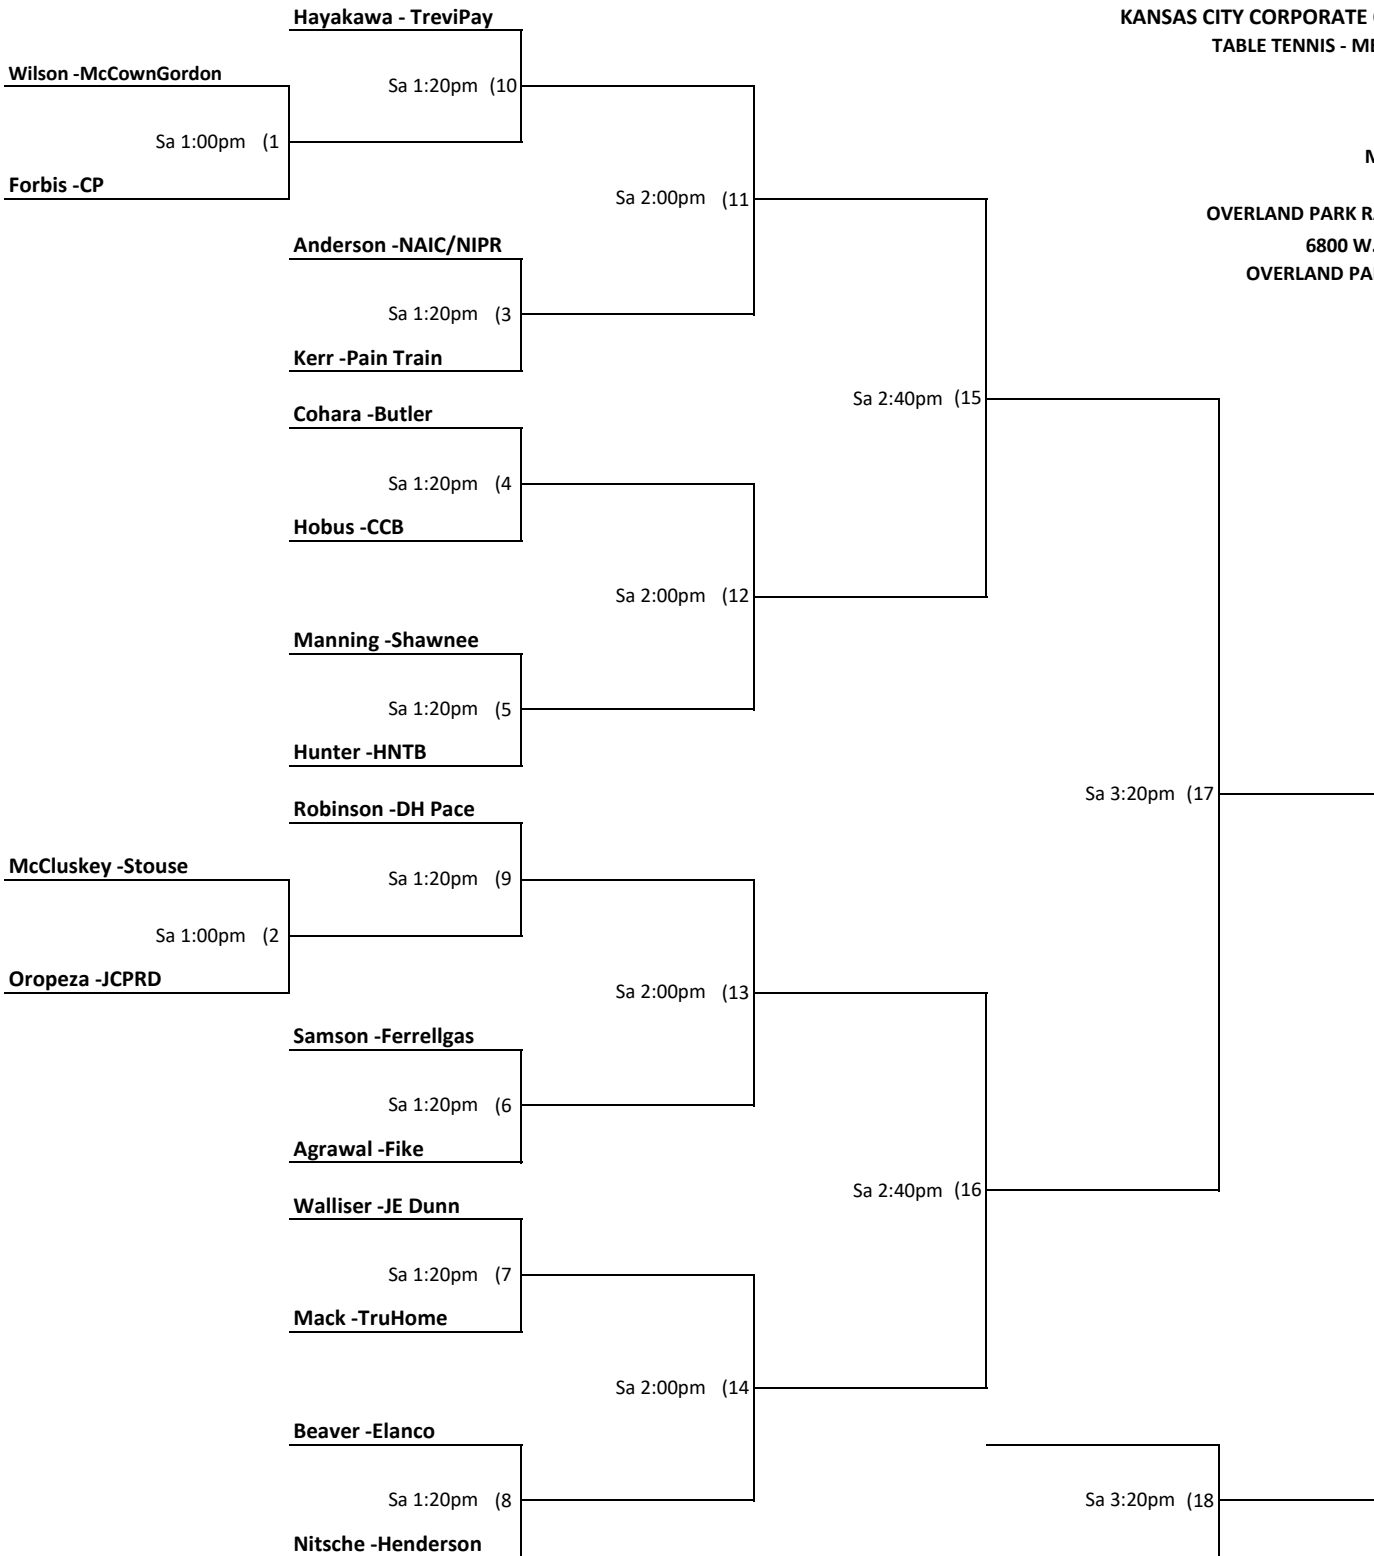

**KANSAS CITY CORPORATE CHALLENGE
TABLE TENNIS - MEN'S SINGLES
DIVISION B**

**SATURDAY
MAY 22, 2021**

**OVERLAND PARK RAQUET CLUB
6800 W. 91ST STREET
OVERLAND PARK, KS 66212**