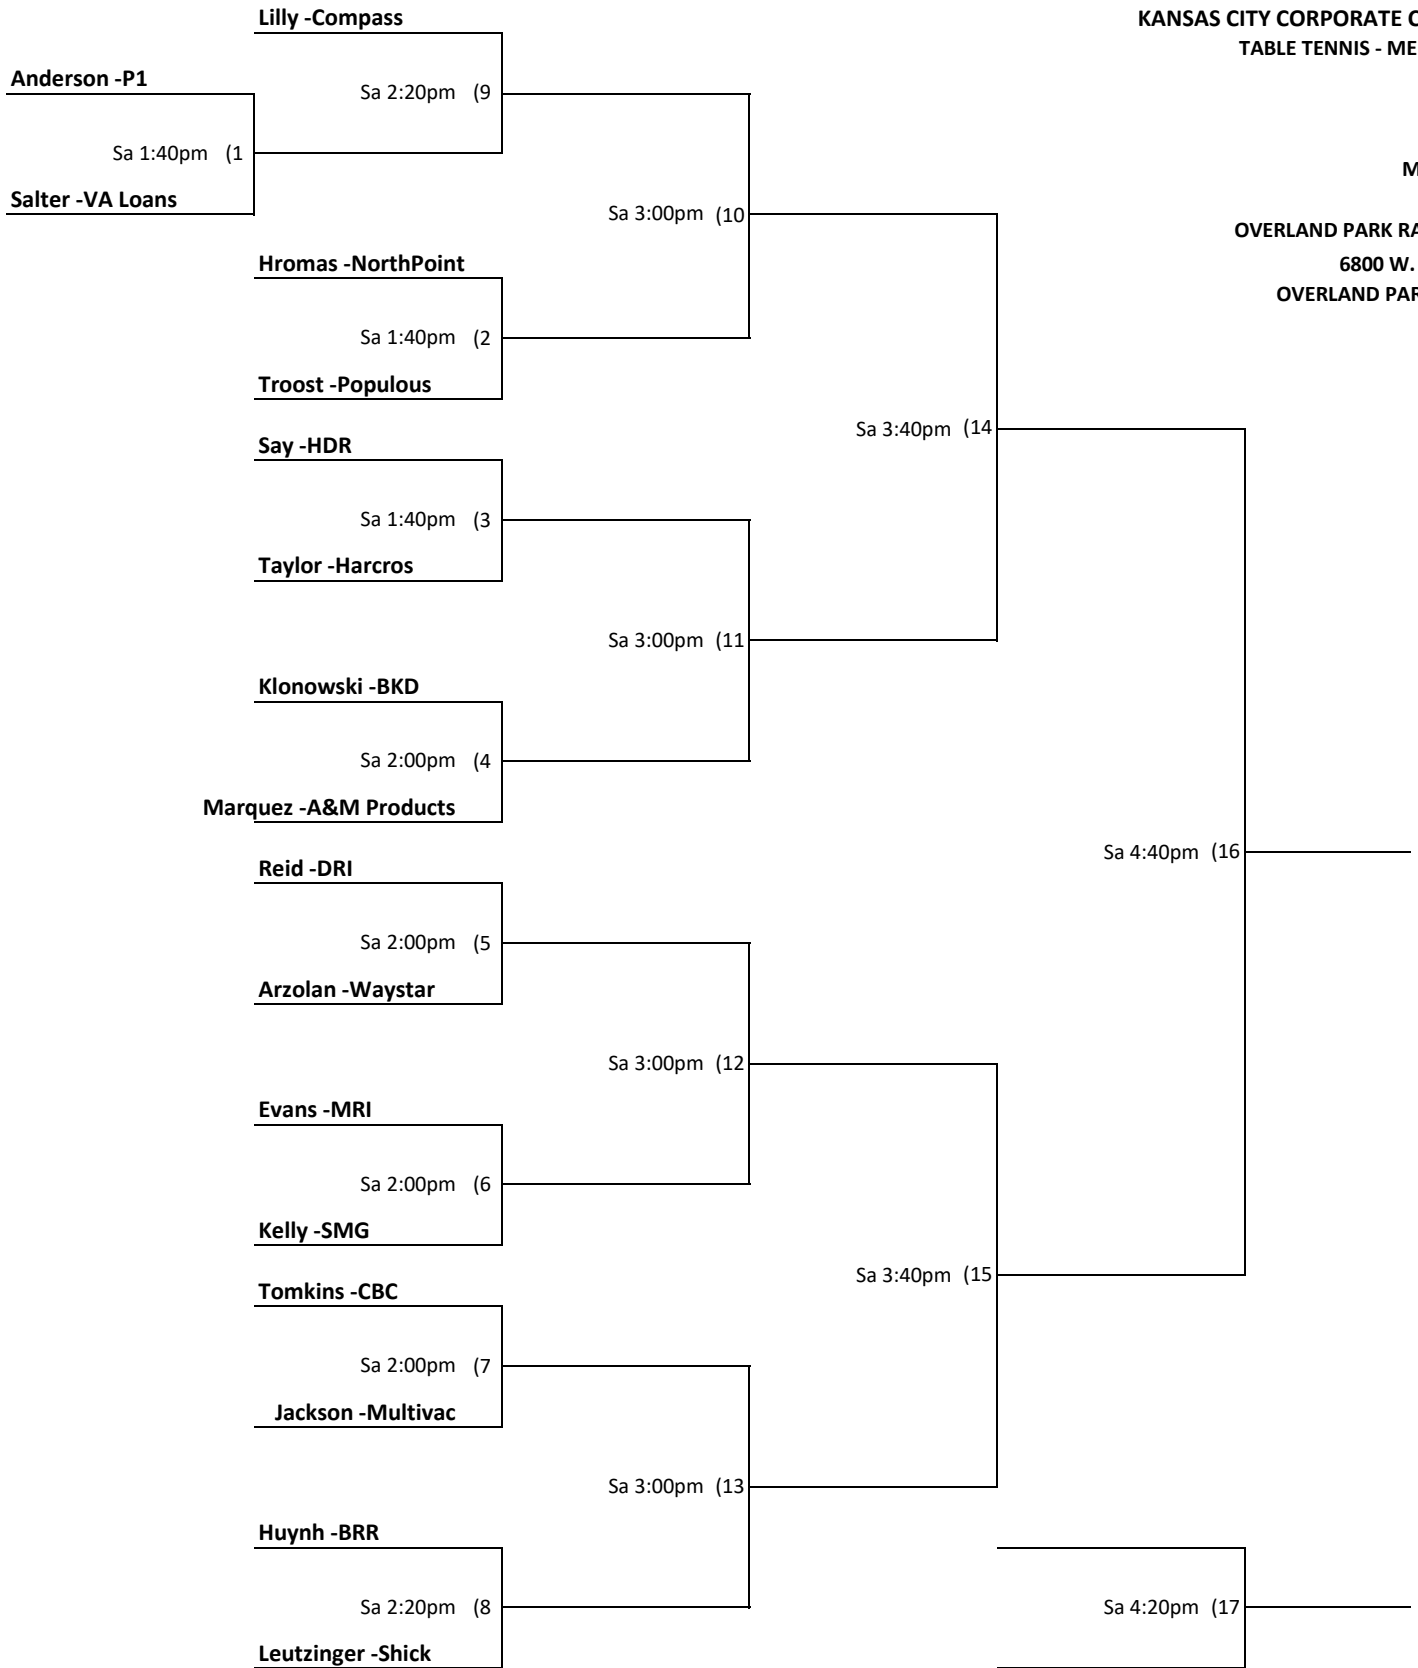

**KANSAS CITY CORPORATE CHALLENGE
TABLE TENNIS - MEN'S SINGLES
DIVISION C**

**SATURDAY
MAY 22, 2021**

**OVERLAND PARK RAQUET CLUB
6800 W. 91ST STREET
OVERLAND PARK, KS 66212**