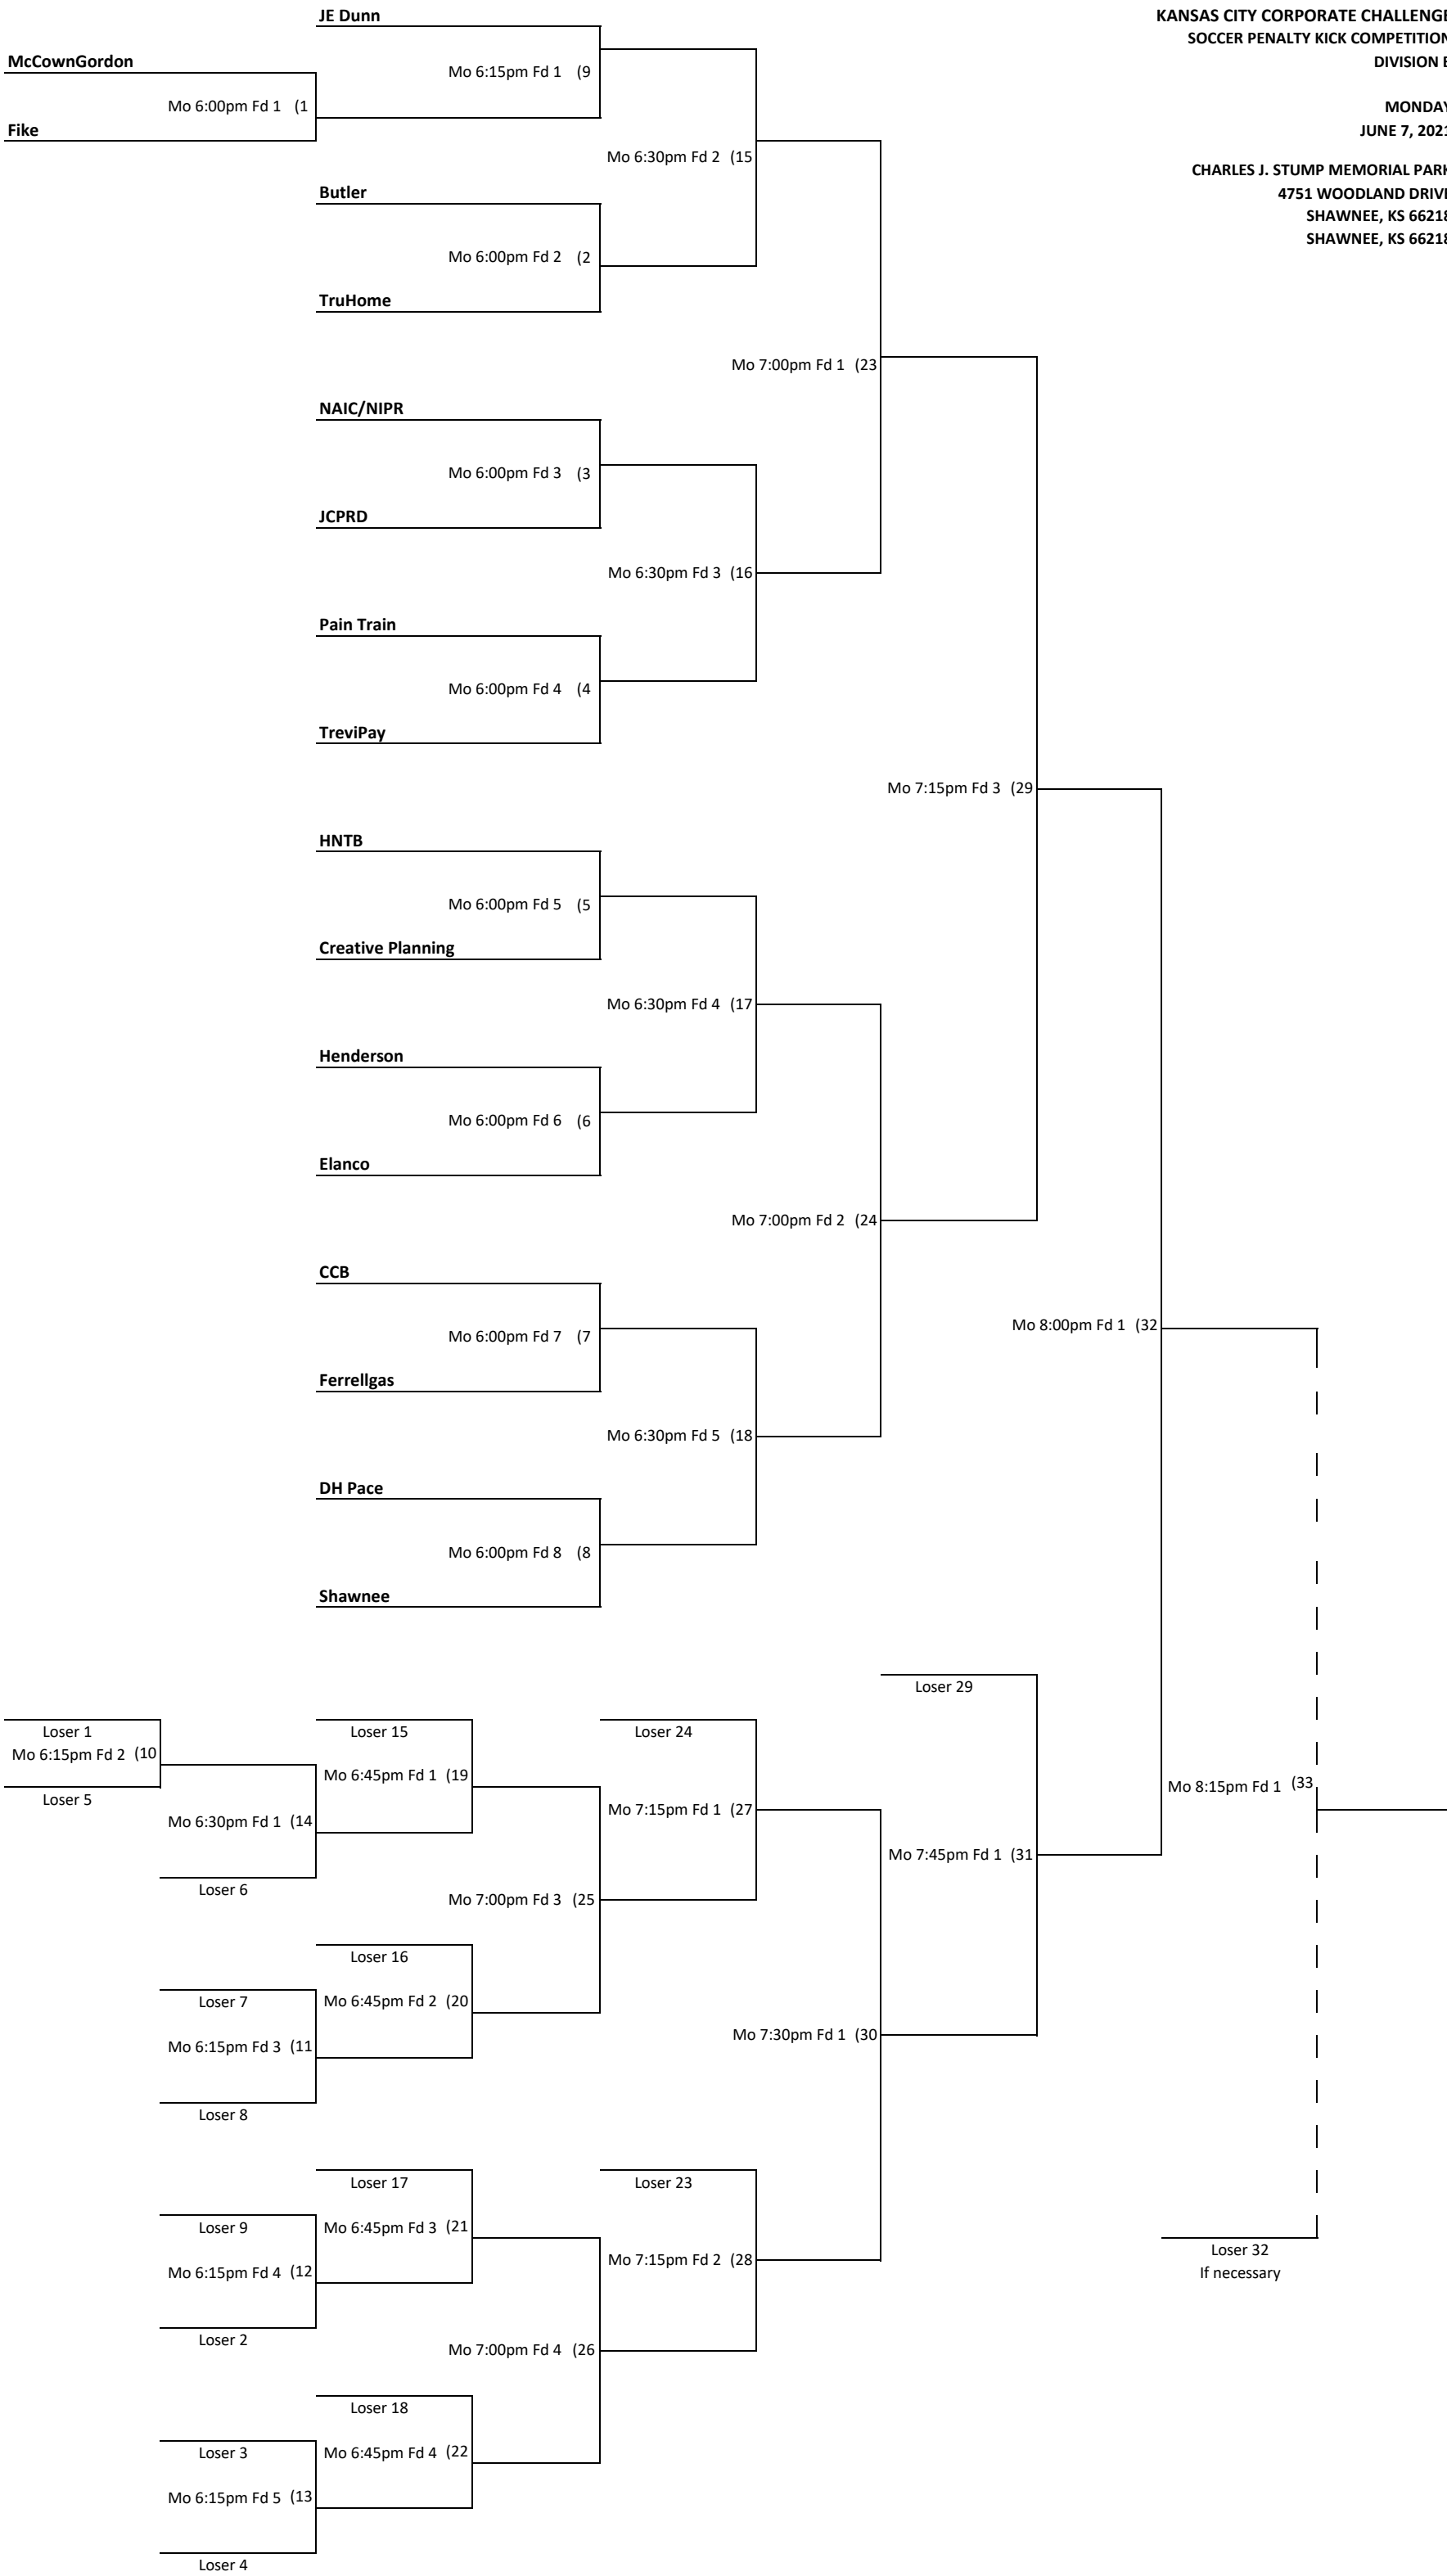

KANSAS CITY CORPORATE CHALLENGE
SOCCER PENALTY KICK COMPETITION
DIVISION B

MONDAY
JUNE 7, 2021

CHARLES J. STUMP MEMORIAL PARK
4751 WOODLAND DRIVE
SHAWNEE, KS 66218
SHAWNEE, KS 66218