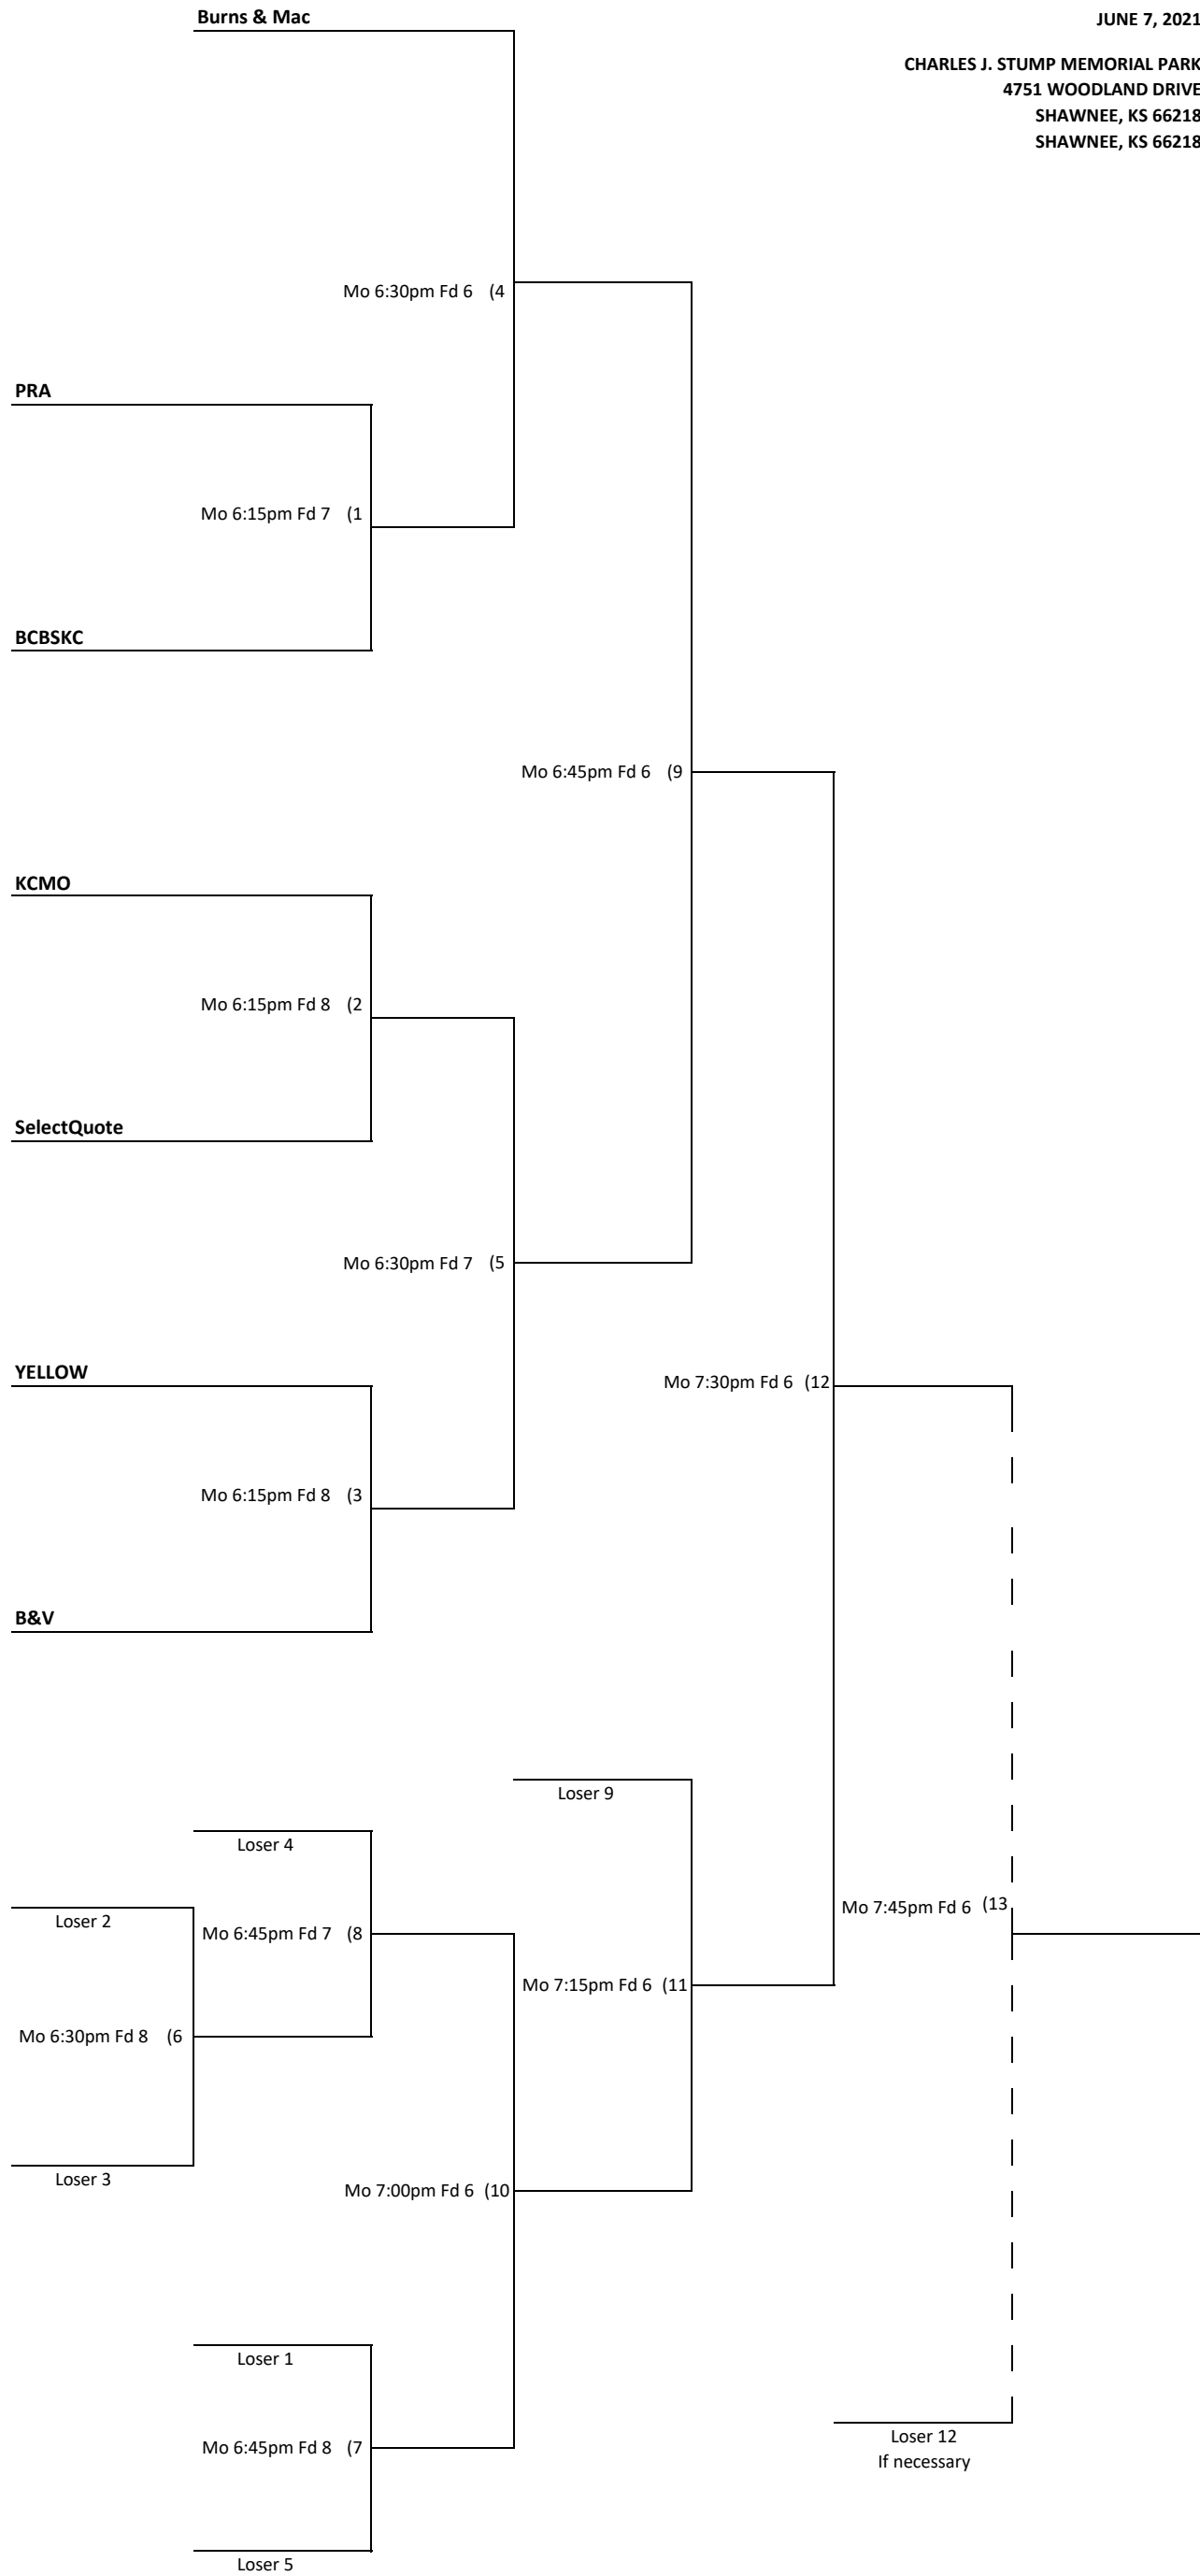

KANSAS CITY CORPORATE CHALLENGE
SOCCER PENALTY KICK COMPETITION
DIVISION A

MONDAY
JUNE 7, 2021

CHARLES J. STUMP MEMORIAL PARK
4751 WOODLAND DRIVE
SHAWNEE, KS 66218
SHAWNEE, KS 66218

KANSAS CITY CORPORATE CHALLENGE
SOCCER PENALTY KICK COMPETITION
DIVISION B