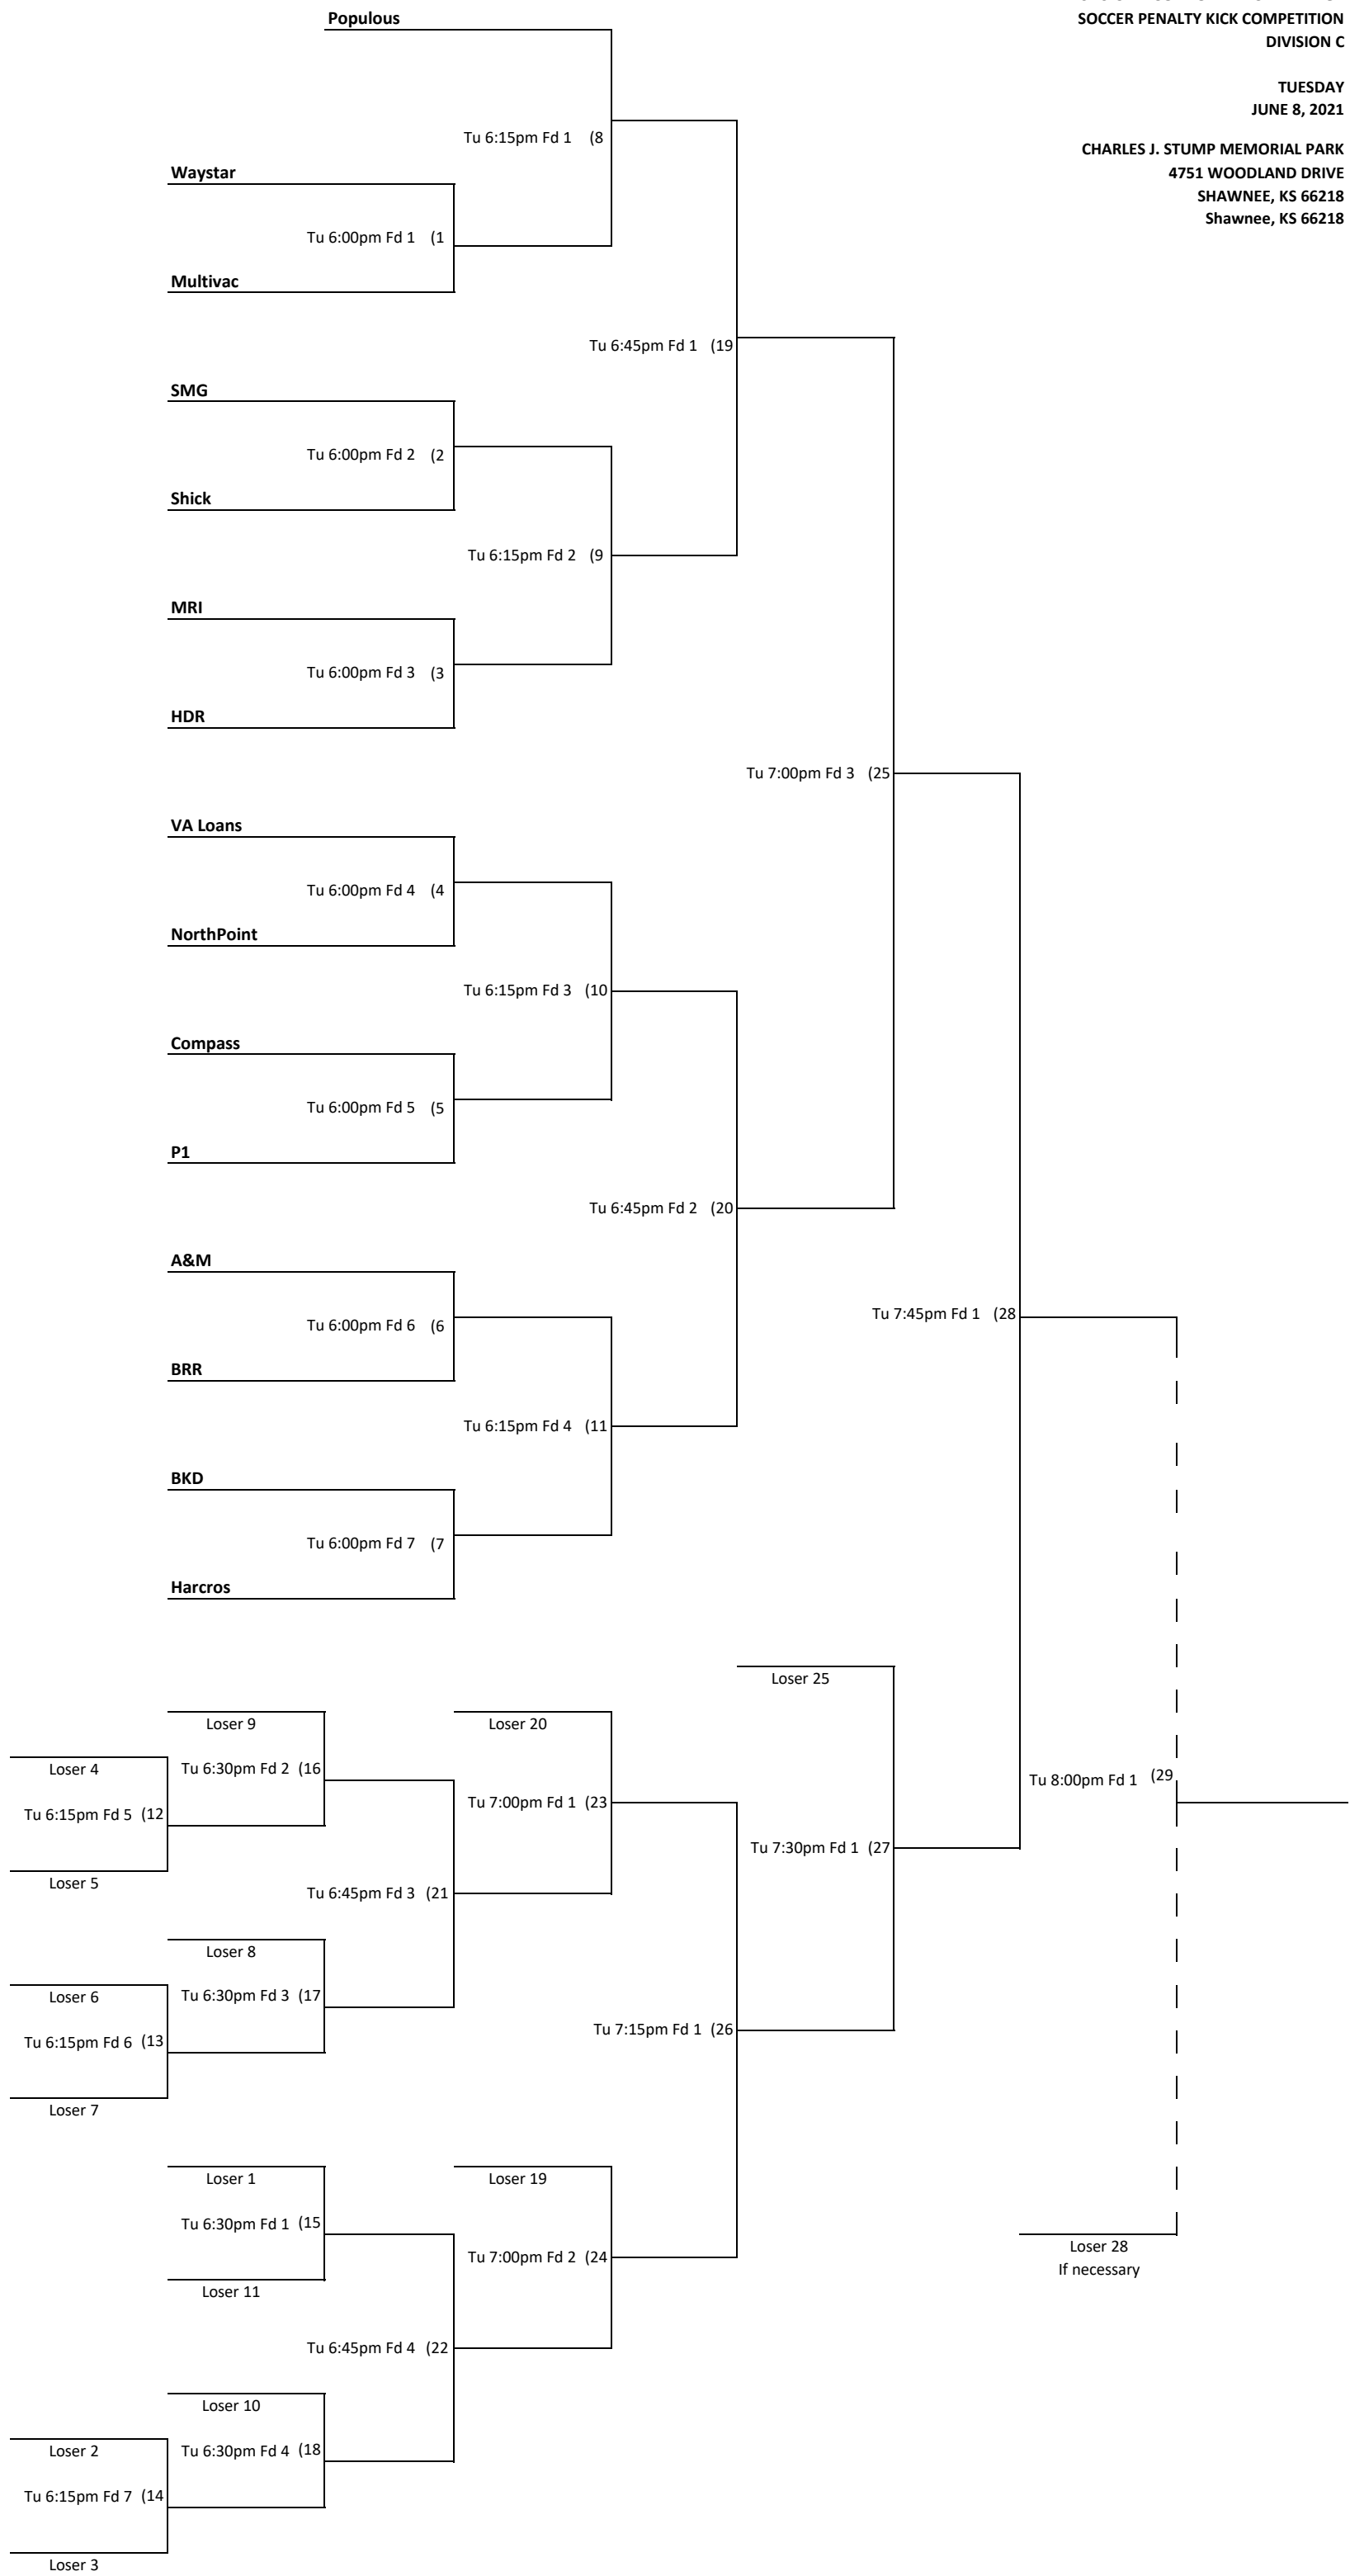

KANSAS CITY CORPORATE CHALLENGE
SOCCER PENALTY KICK COMPETITION
DIVISION C

TUESDAY
JUNE 8, 2021

CHARLES J. STUMP MEMORIAL PARK
4751 WOODLAND DRIVE
SHAWNEE, KS 66218
Shawnee, KS 66218