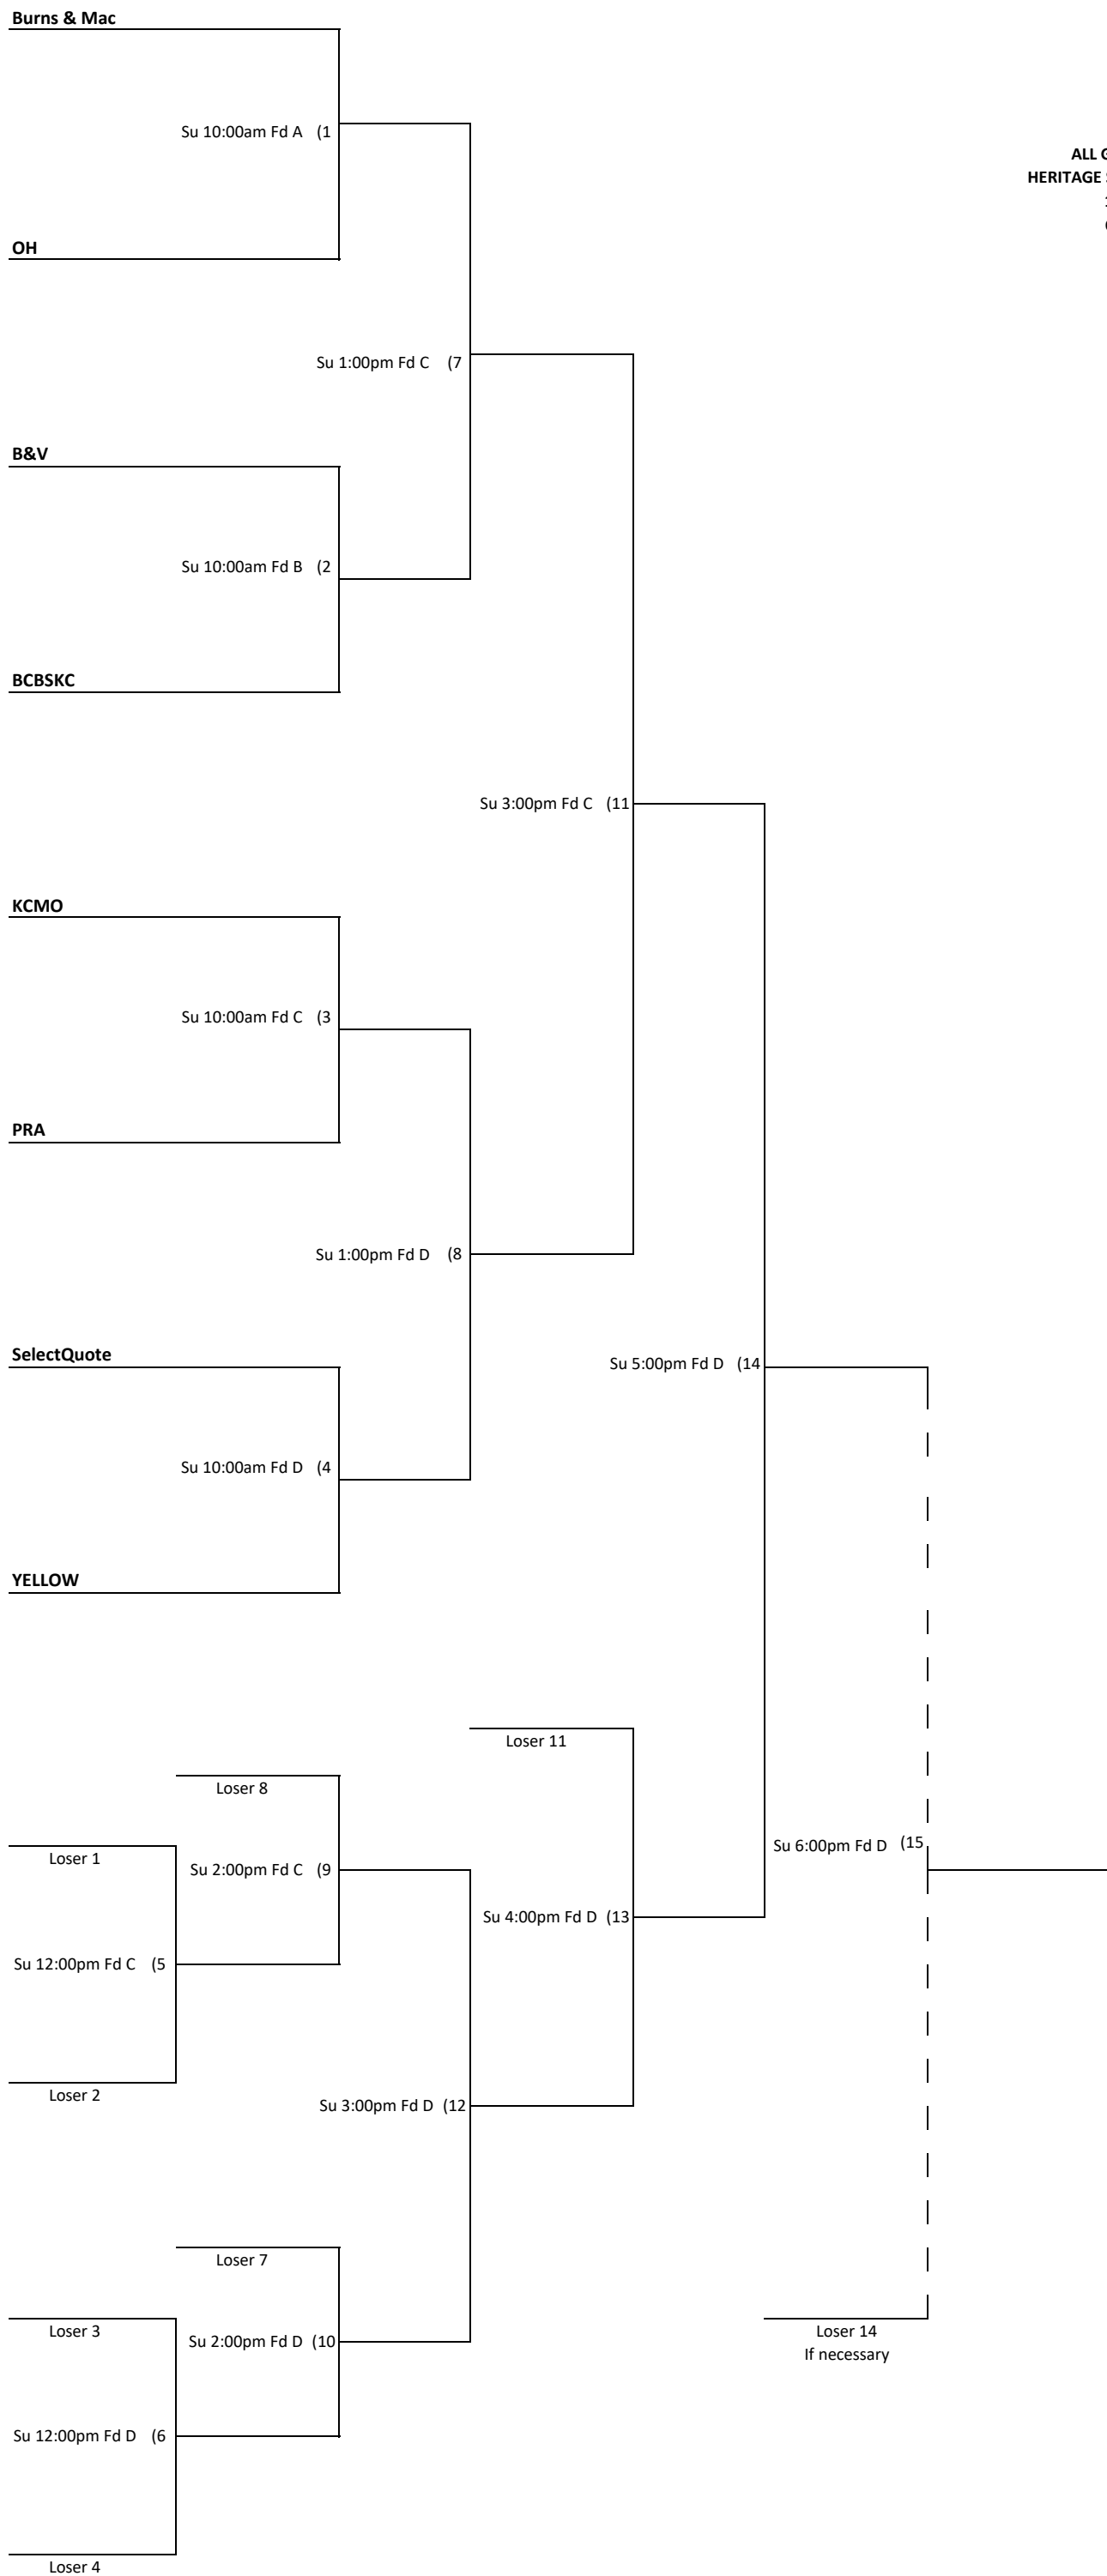

KANSAS CITY CORPORATE CHALLENGE  
COED SOFTBALL  
DIVISION A

SUNDAY  
APRIL 25, 2020

ALL GAMES PLAYED AT  
HERITAGE SPORTS COMPLEX  
160TH & PFLUMM  
OLATHE, KS 66062

**KANSAS CITY CORPORATE CHALLENGE  
COED SOFTBALL  
DIVISION B**