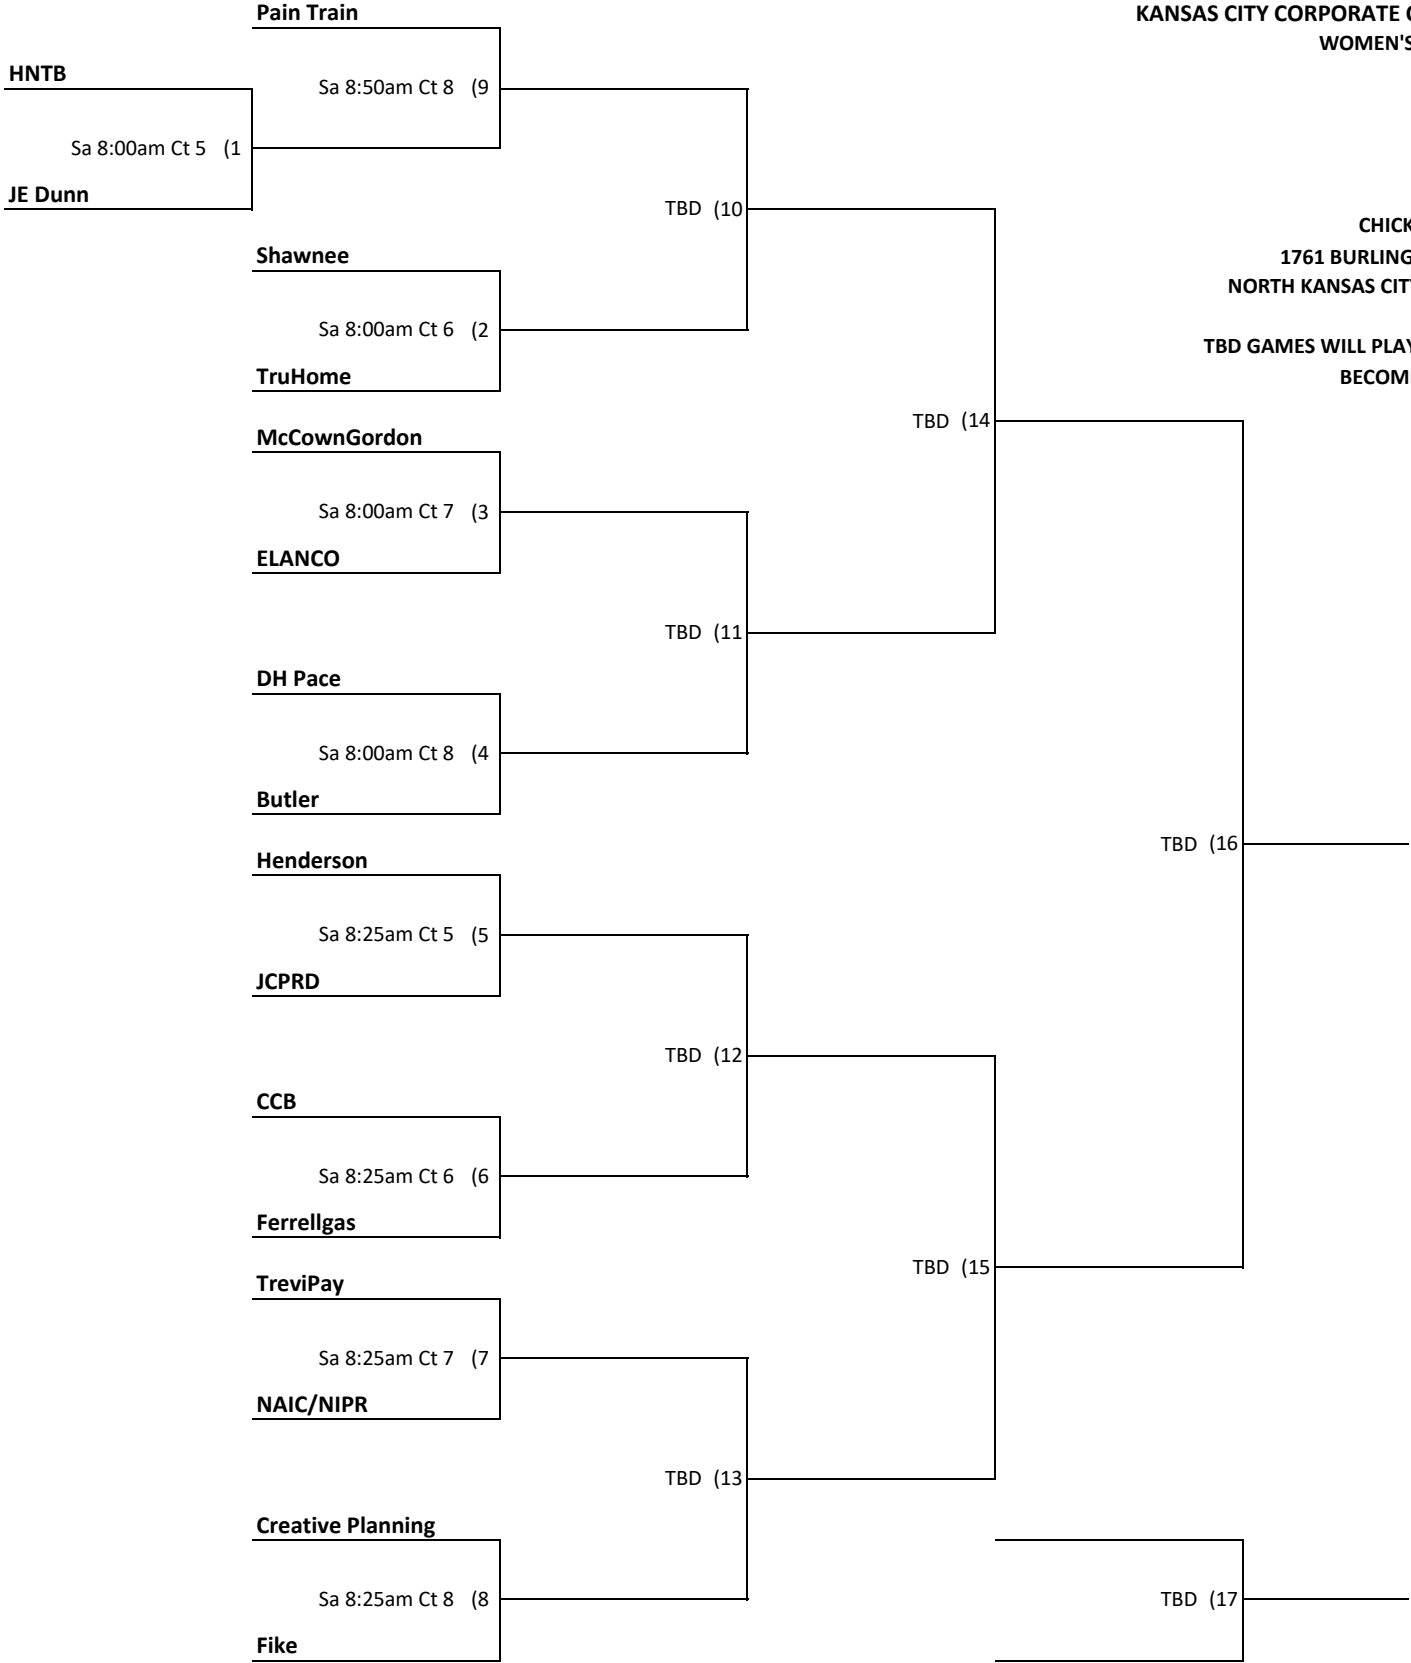

**CHICKEN N PICKLE
1761 BURLINGTON STREET
NORTH KANSAS CITY, MO 64116**

**TBD GAMES WILL PLAY AS COURTS
BECOME AVAILABLE**

**KANSAS CITY CORPORATE CHALLENGE
WOMEN'S PICKLEBALL
DIVISION C**

**SATURDAY
MAY 8, 2021**