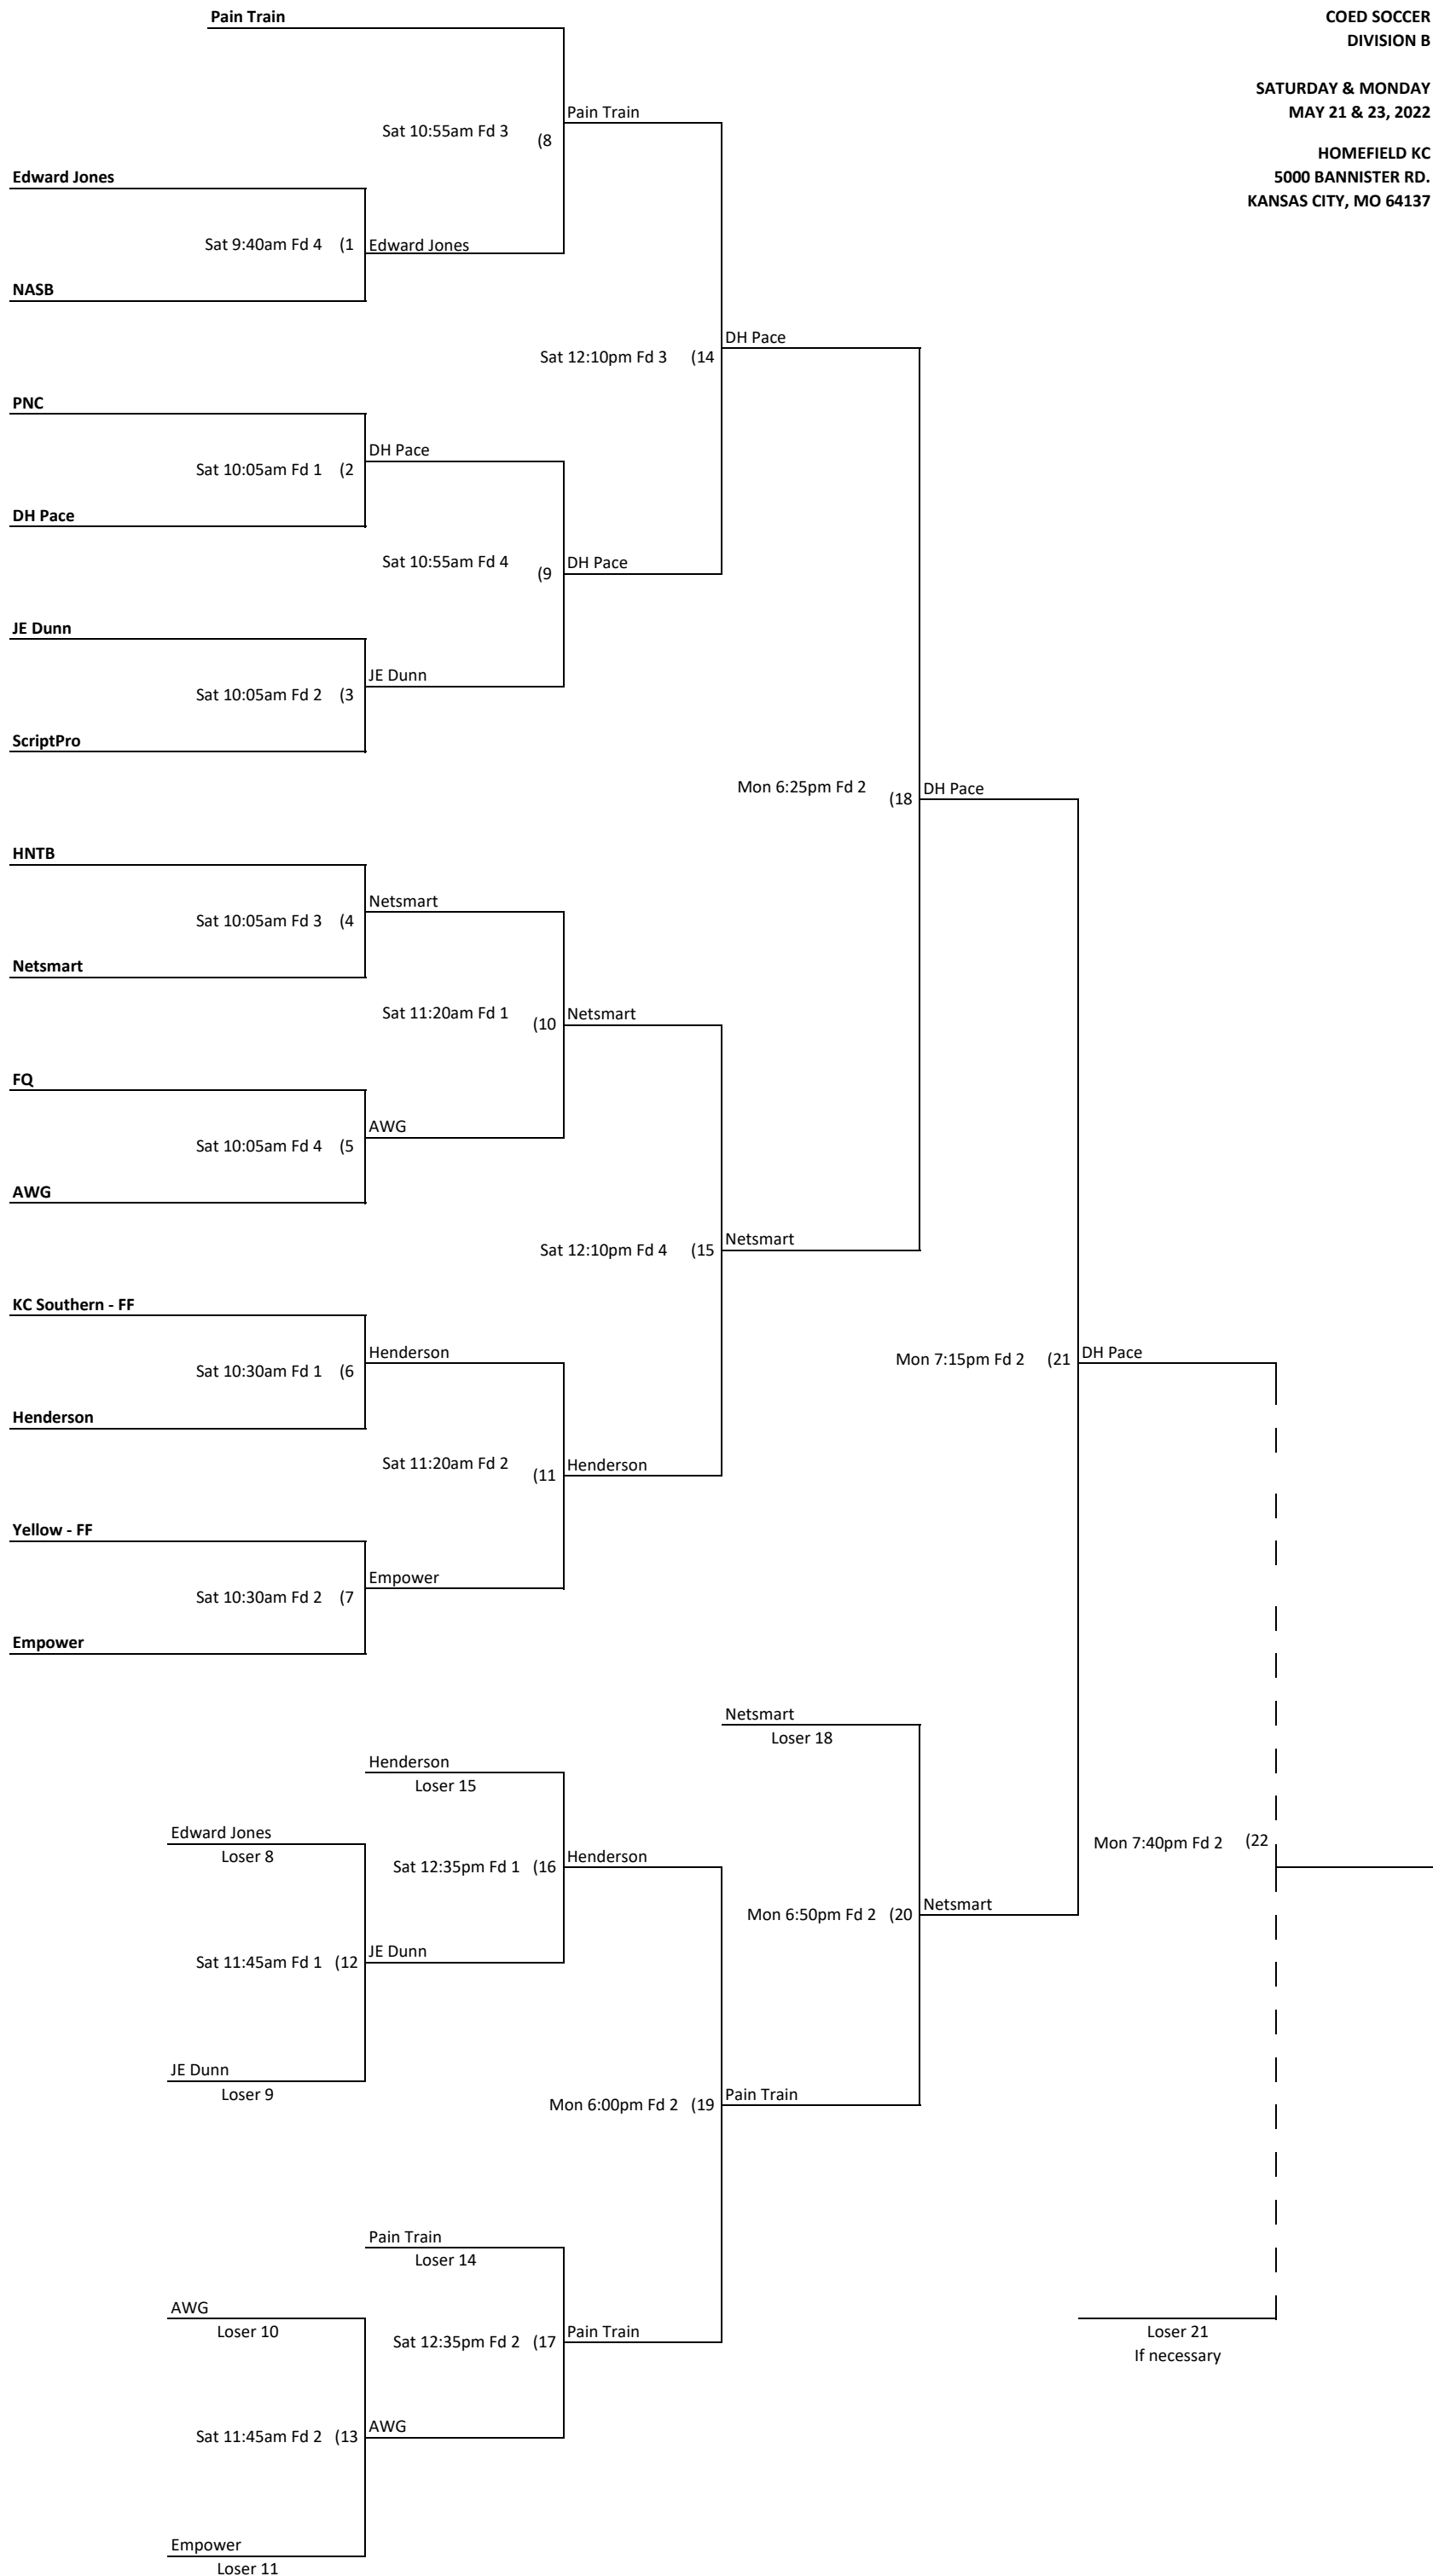

SATURDAY & MONDAY
MAY 21 & 23, 2022

HOMEFIELD KC
5000 BANNISTER RD.
KANSAS CITY, MO 64137

SATURDAY & MONDAY
MAY 21 & 23, 2022

HOMEFIELD KC
5000 BANNISTER RD.
KANSAS CITY, MO 64137

SATURDAY & MONDAY
MAY 21 & 23, 2022