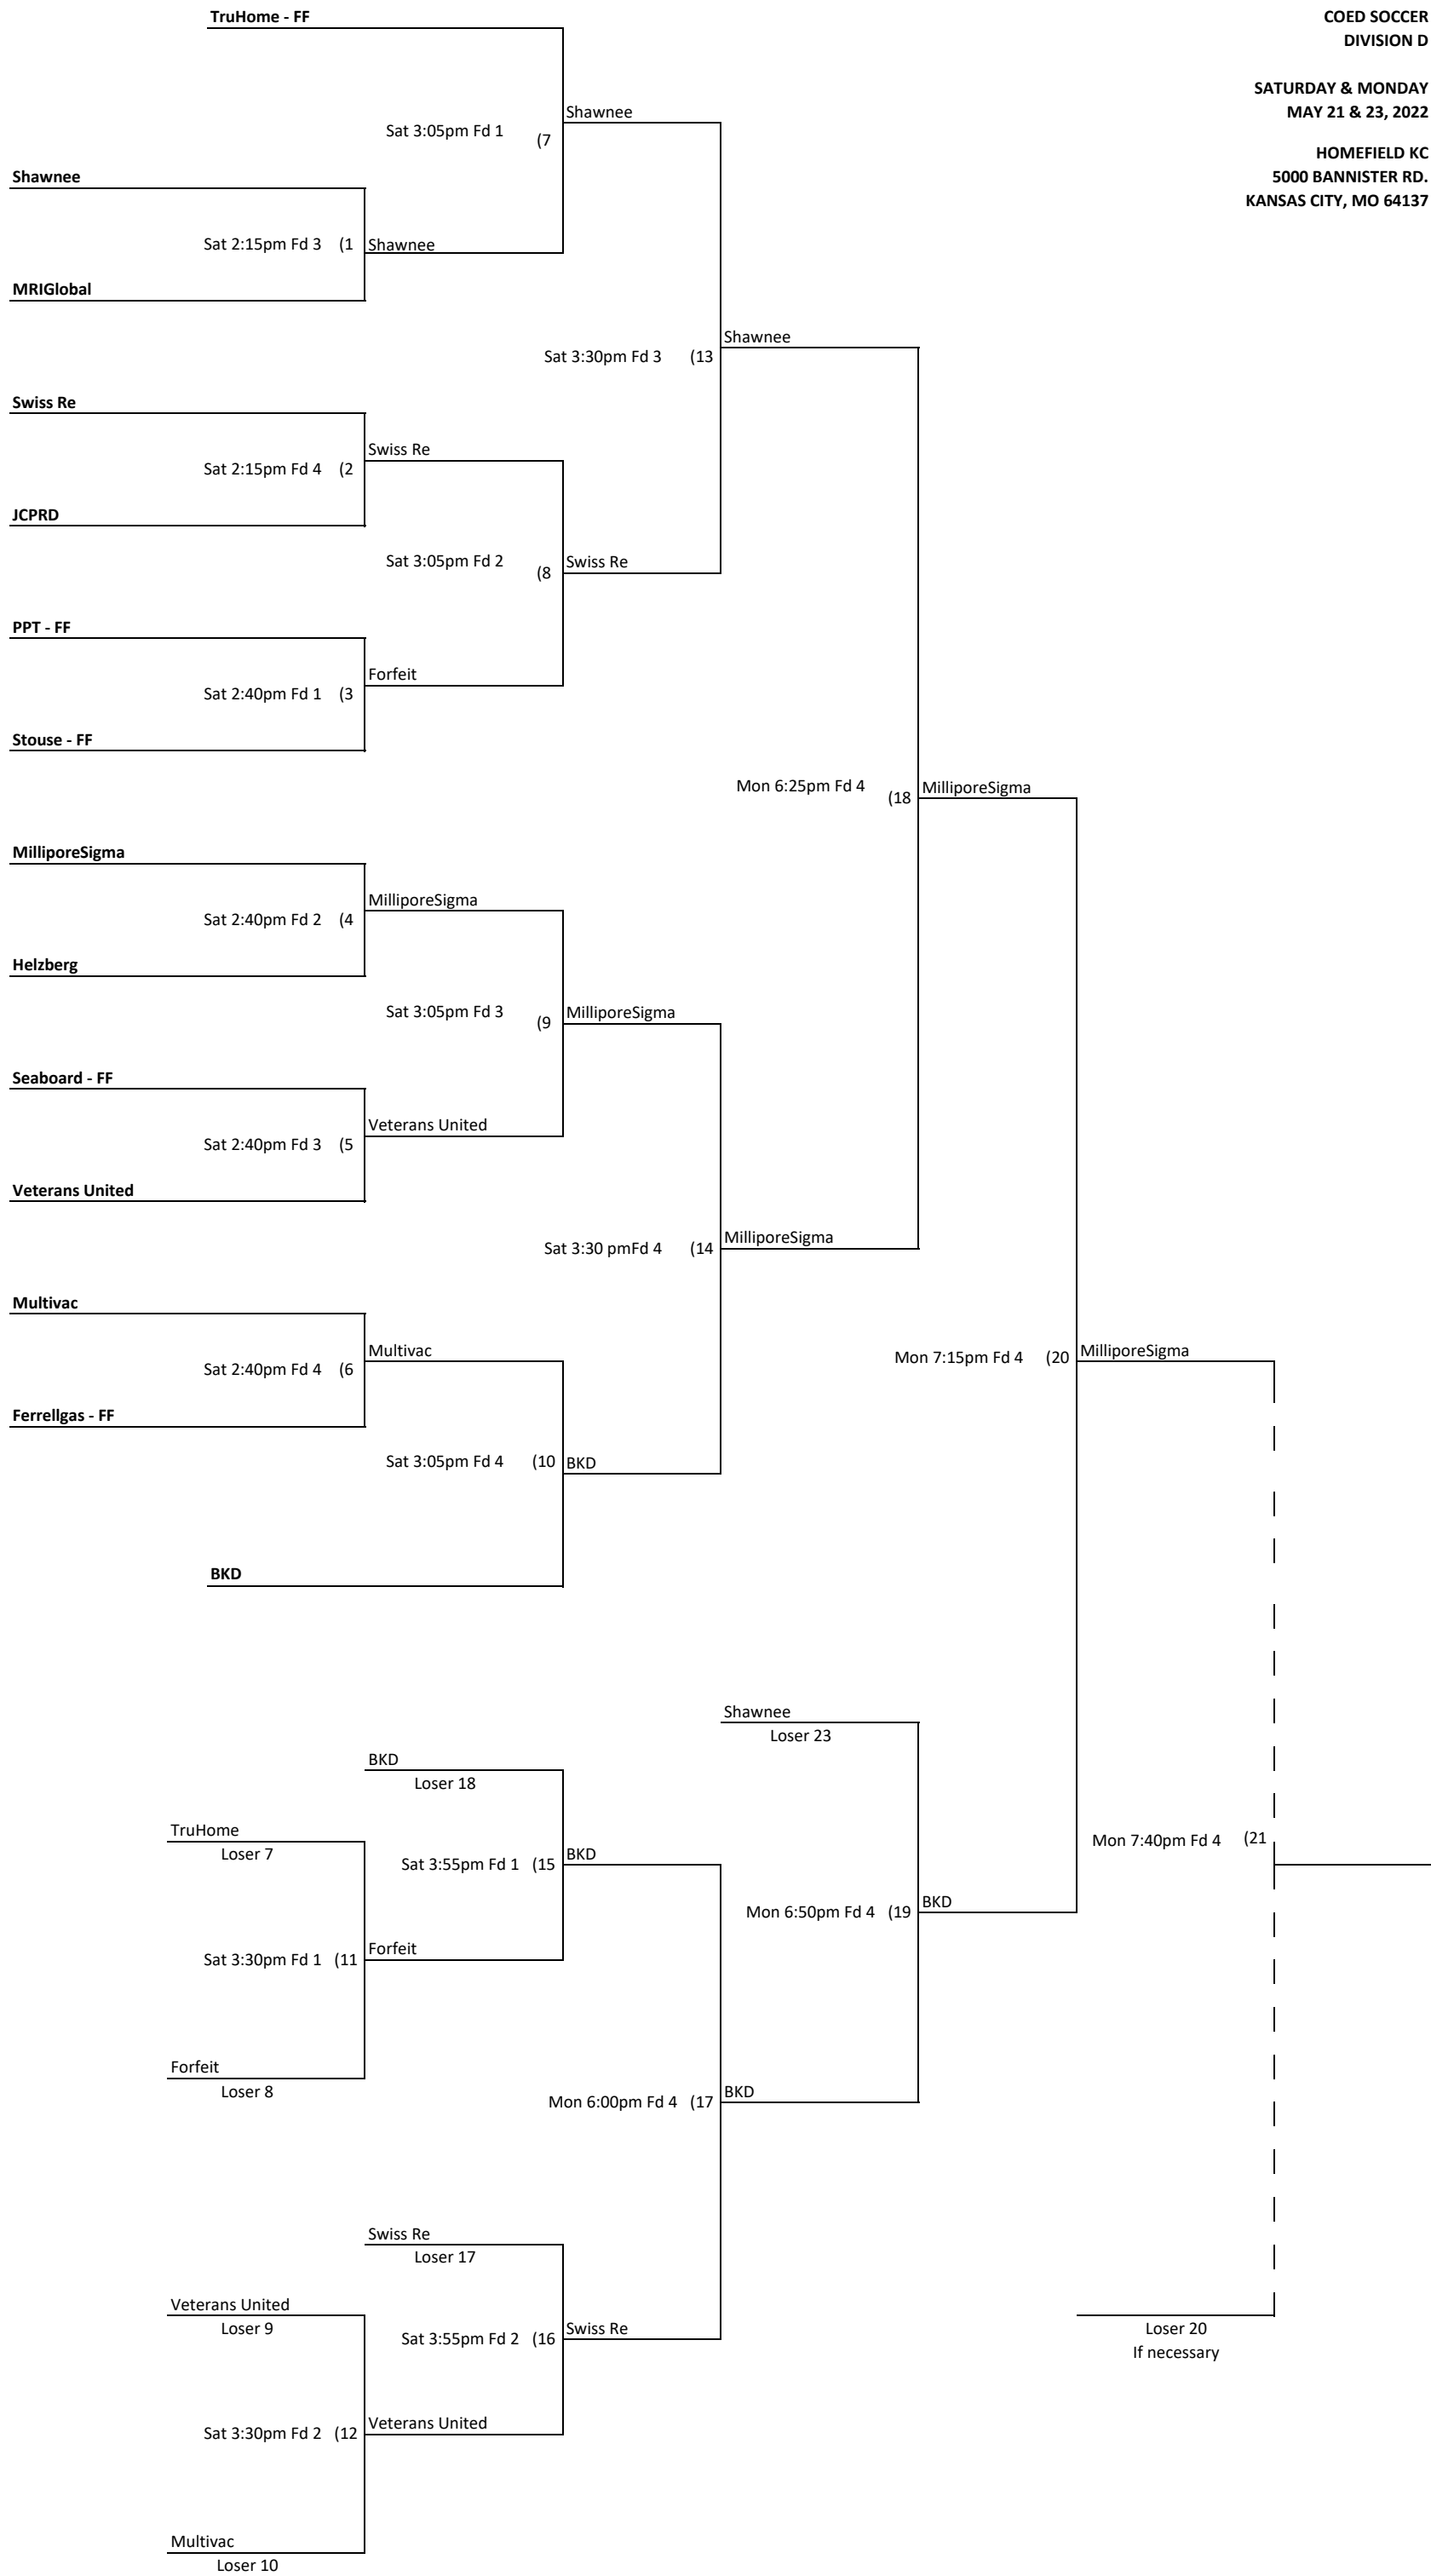

KANSAS CITY CORPORATE CHALLENGE
COED SOCCER
DIVISION D

SATURDAY & MONDAY
MAY 21 & 23, 2022

HOMEFIELD KC
5000 BANNISTER RD.
KANSAS CITY, MO 64137