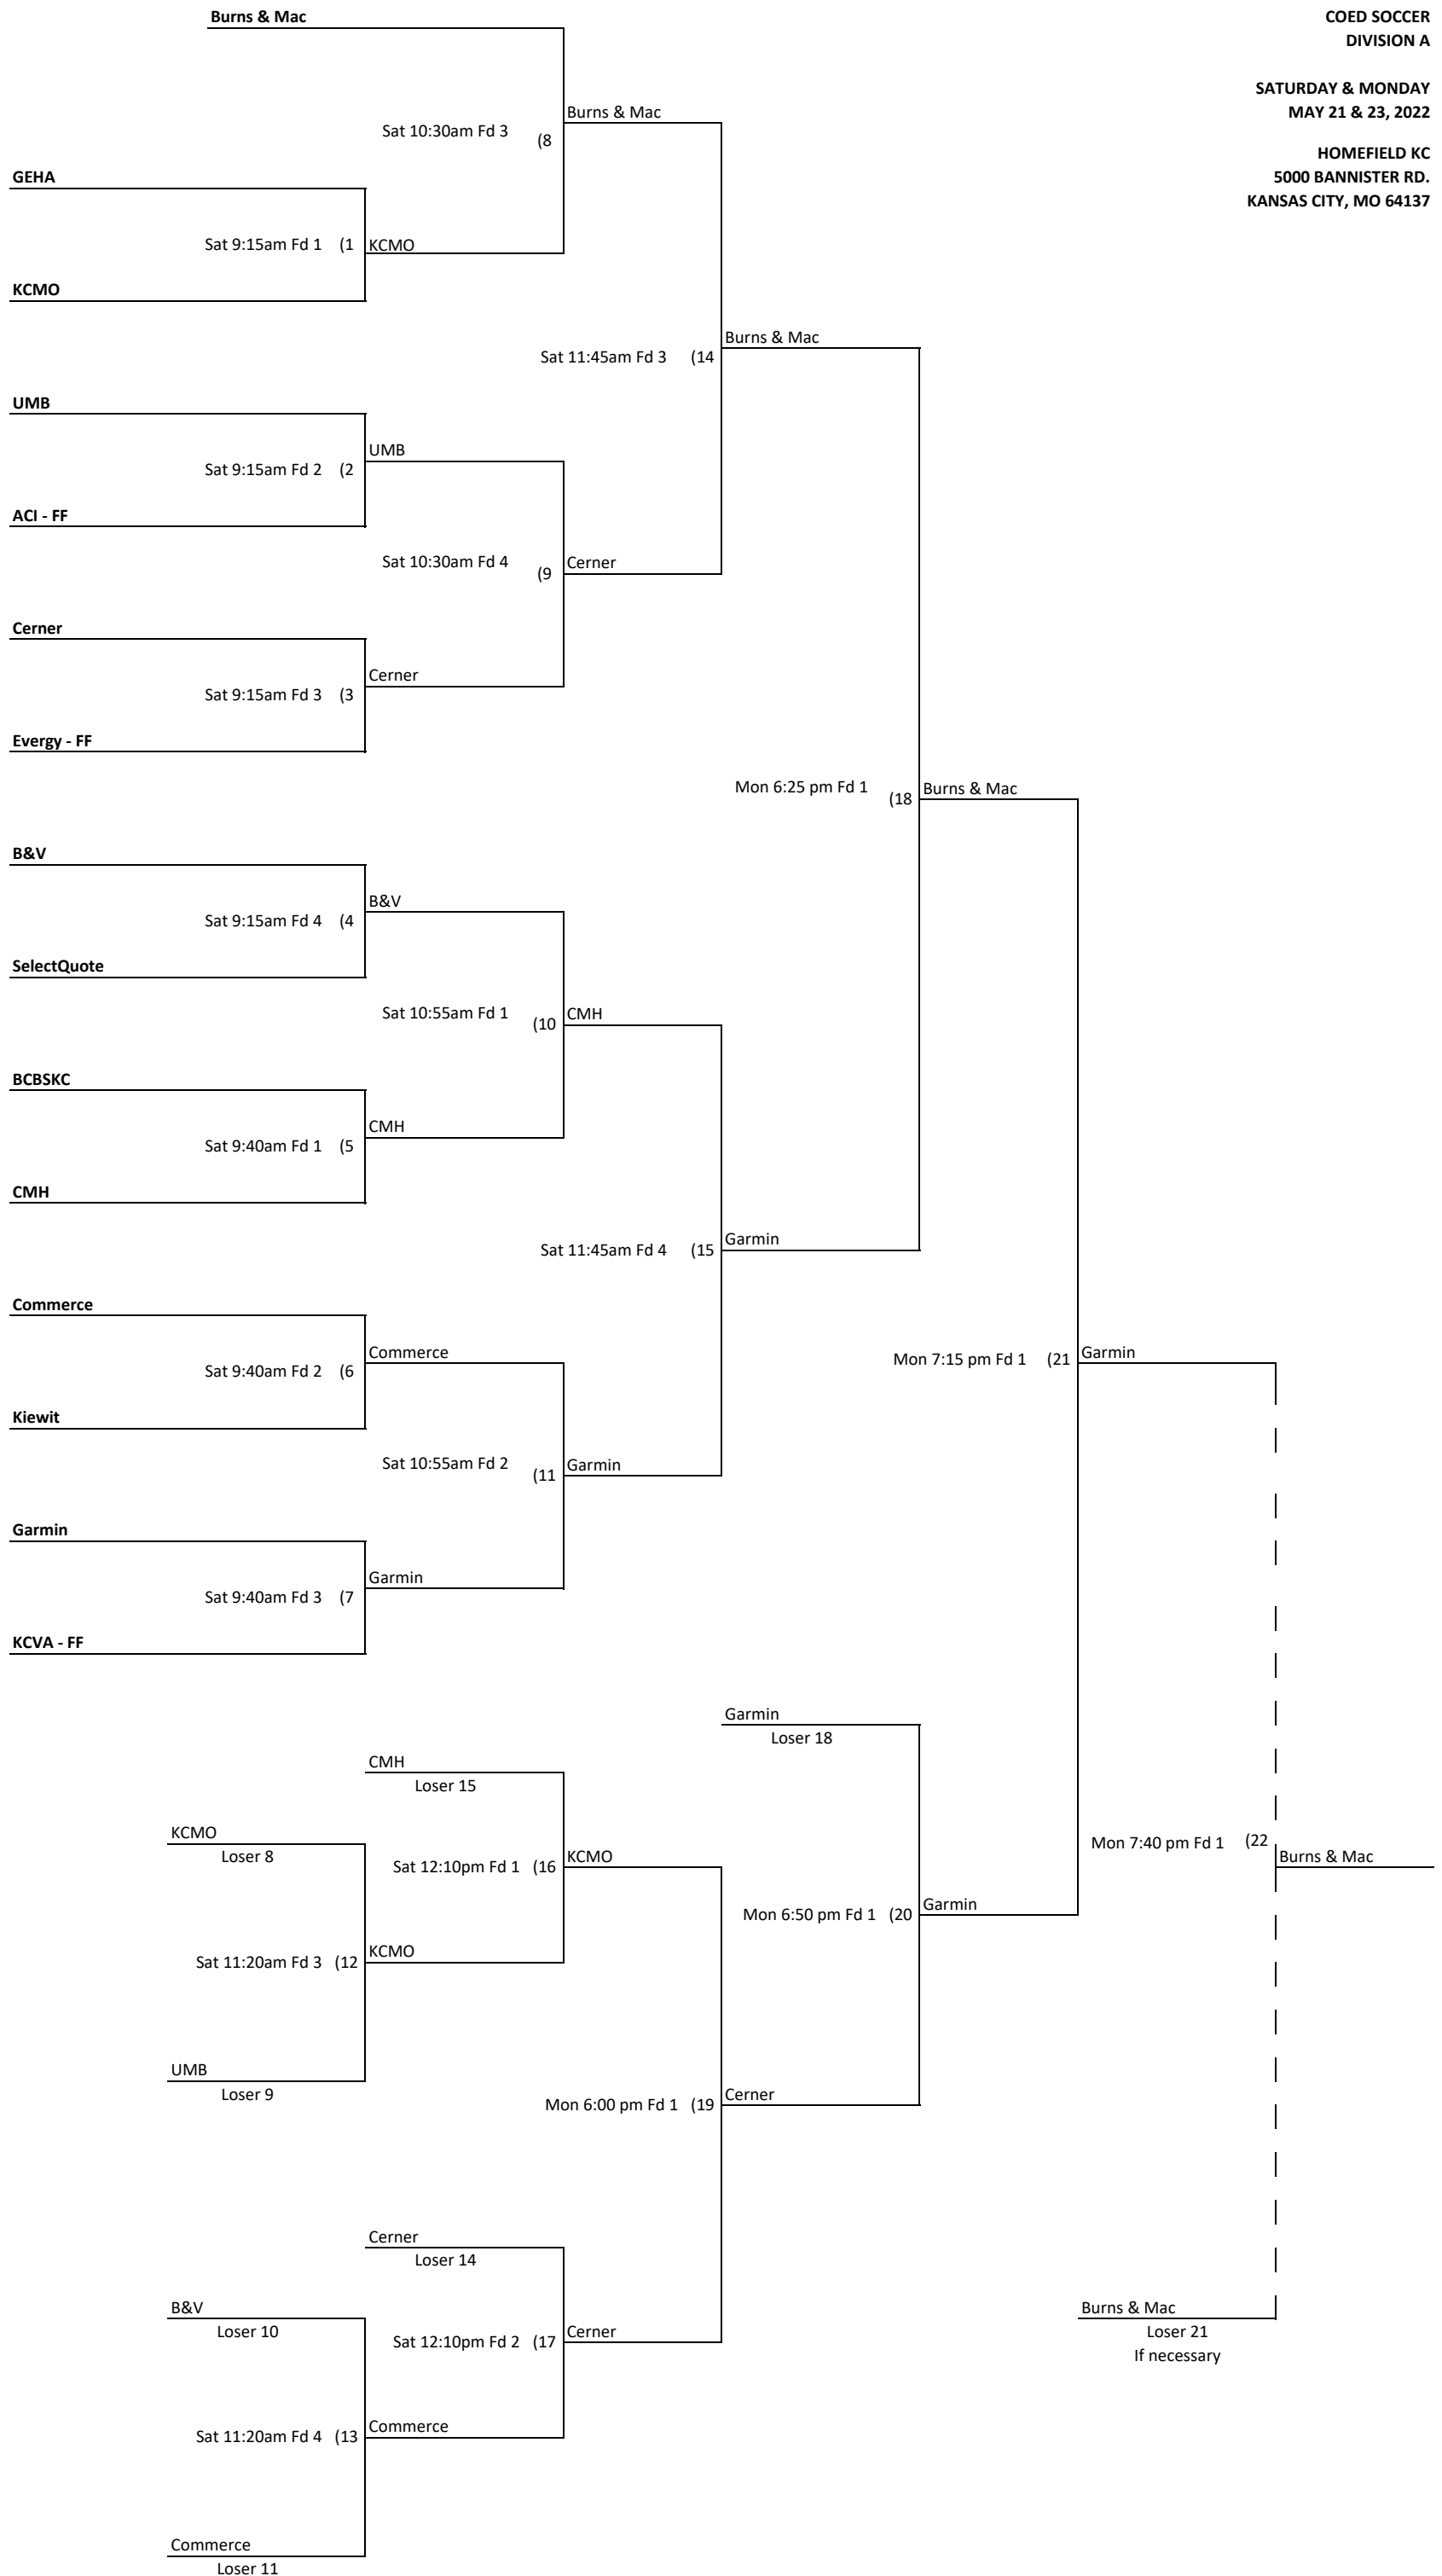

SATURDAY & MONDAY
MAY 21 & 23, 2022

HOMEFIELD KC
5000 BANNISTER RD.
KANSAS CITY, MO 64137

SATURDAY & MONDAY
MAY 21 & 23, 2022

HOMEFIELD KC
5000 BANNISTER RD.
KANSAS CITY, MO 64137

SATURDAY & MONDAY
MAY 21 & 23, 2022