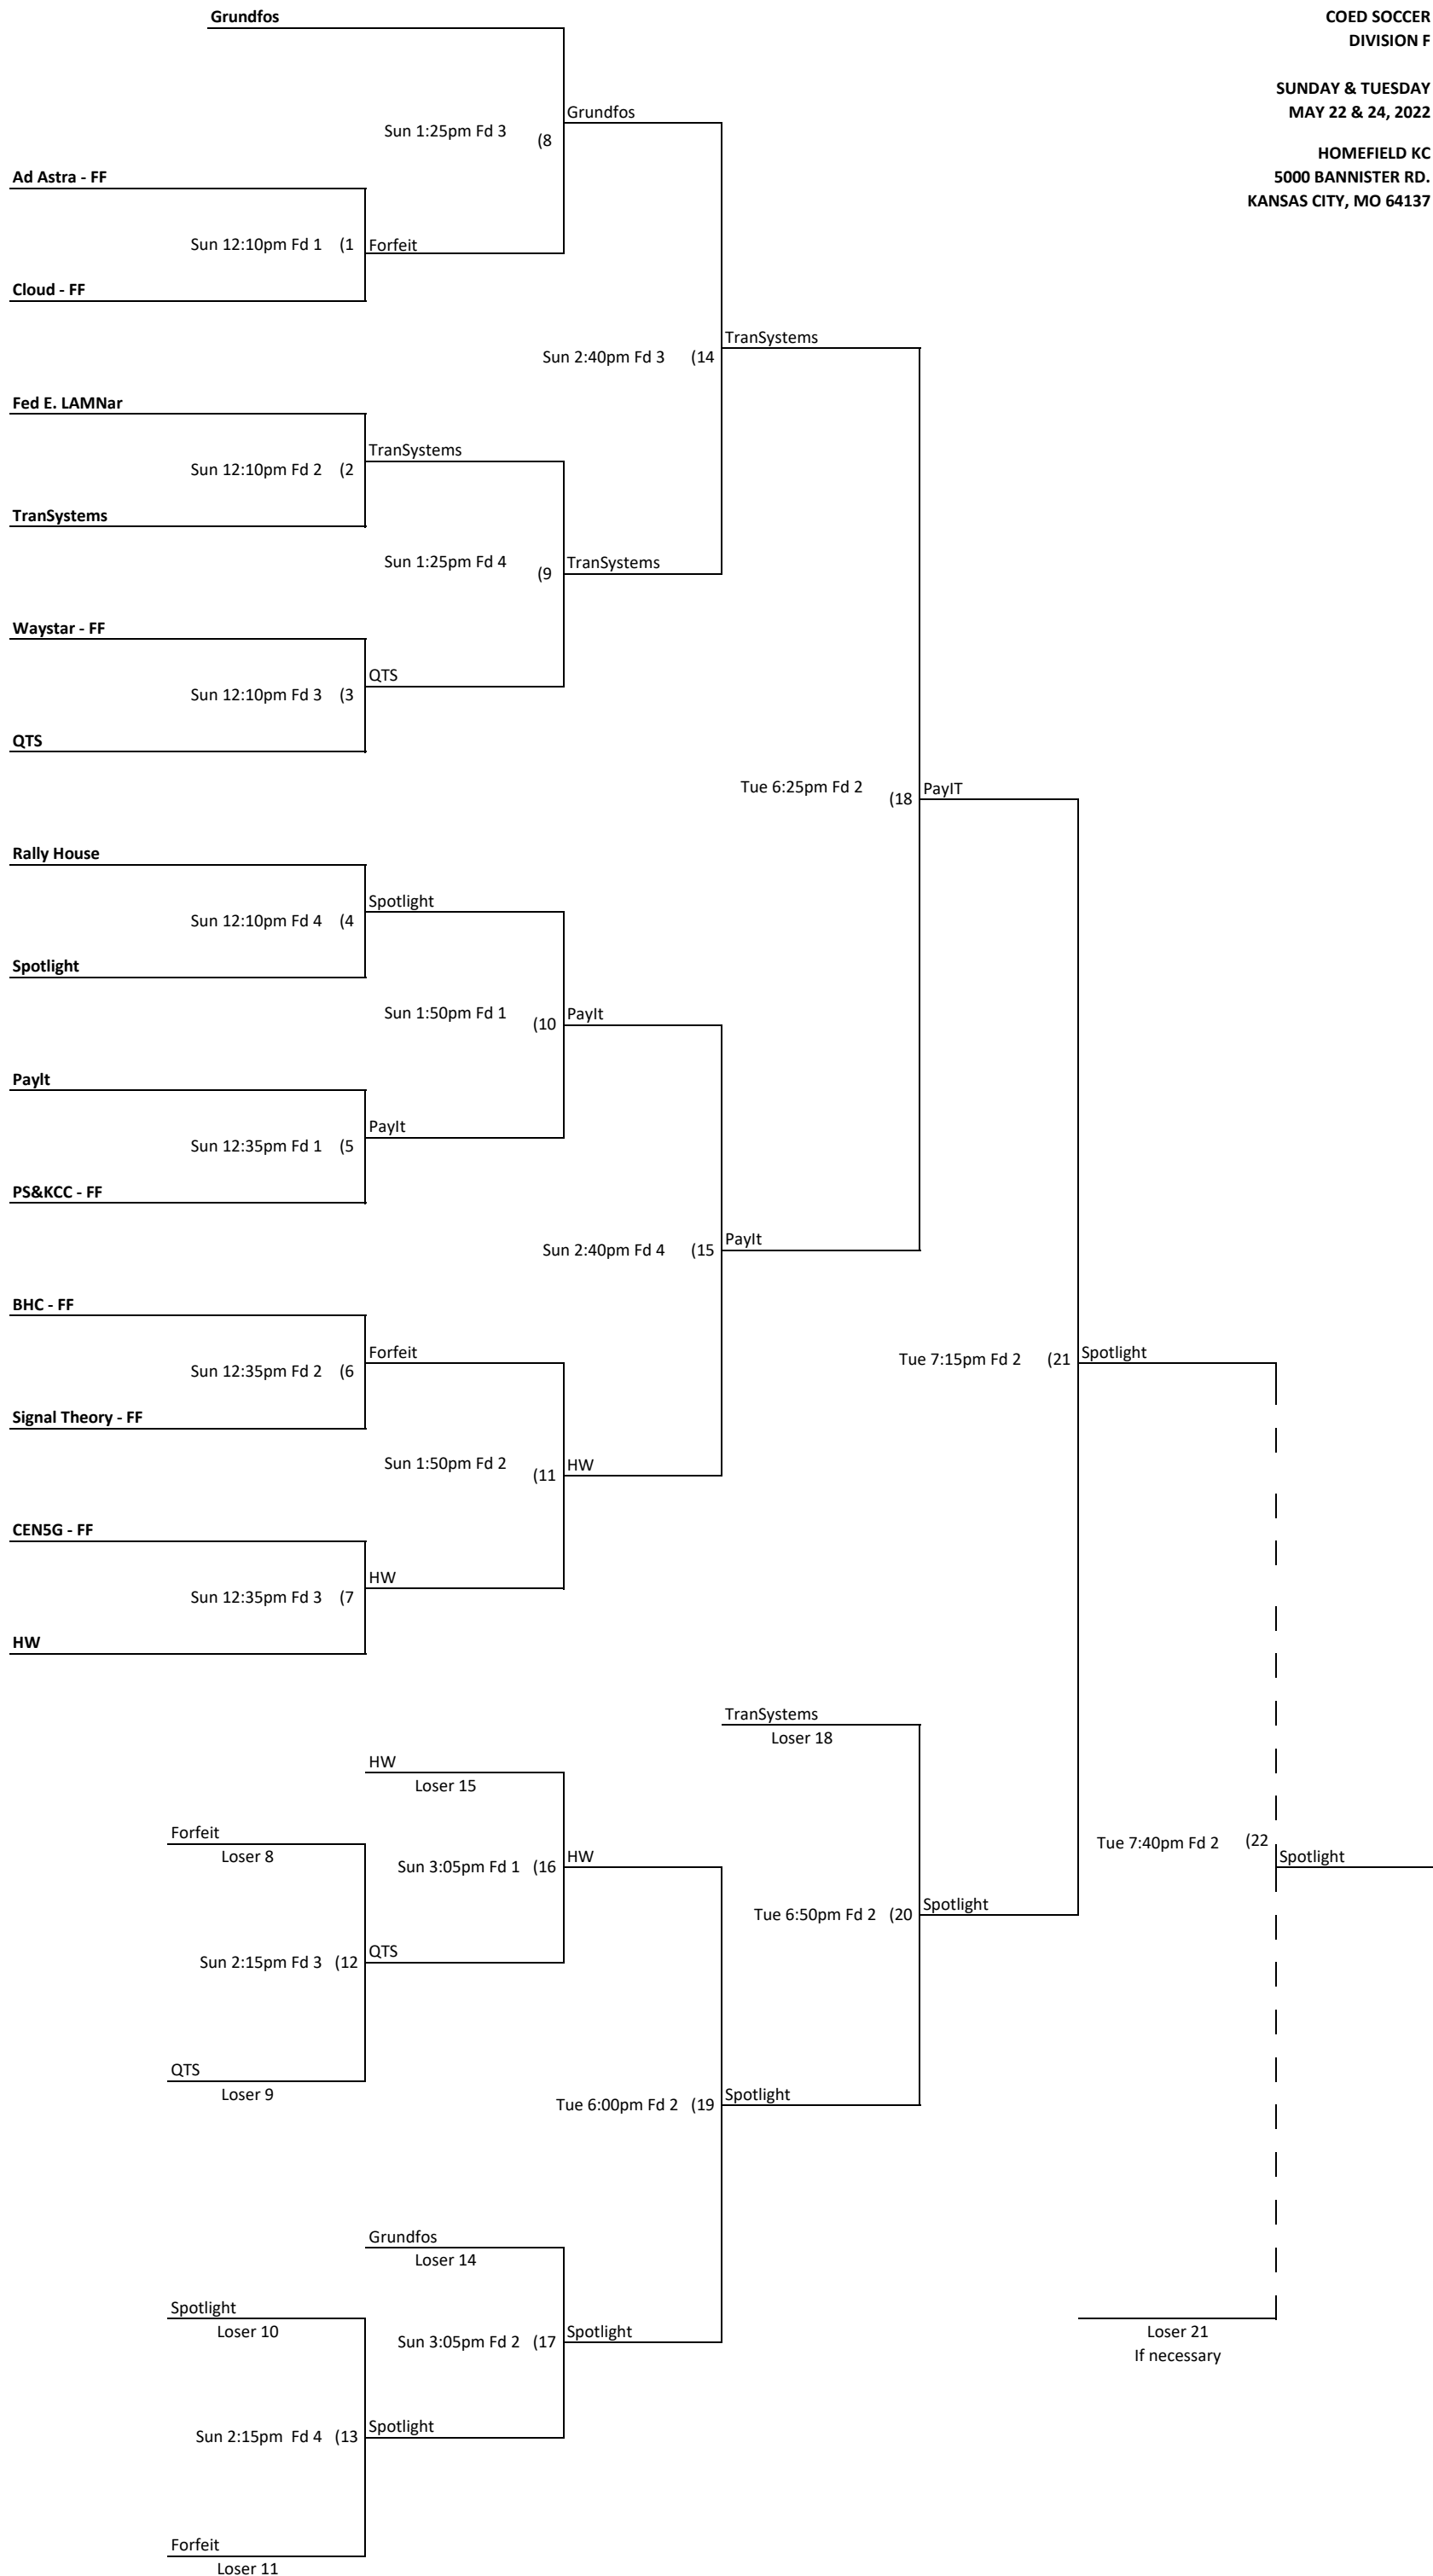

SUNDAY & TUESDAY
MAY 22 & 24, 2022

HOMEFIELD KC
5000 BANNISTER RD.
KANSAS CITY, MO 64137