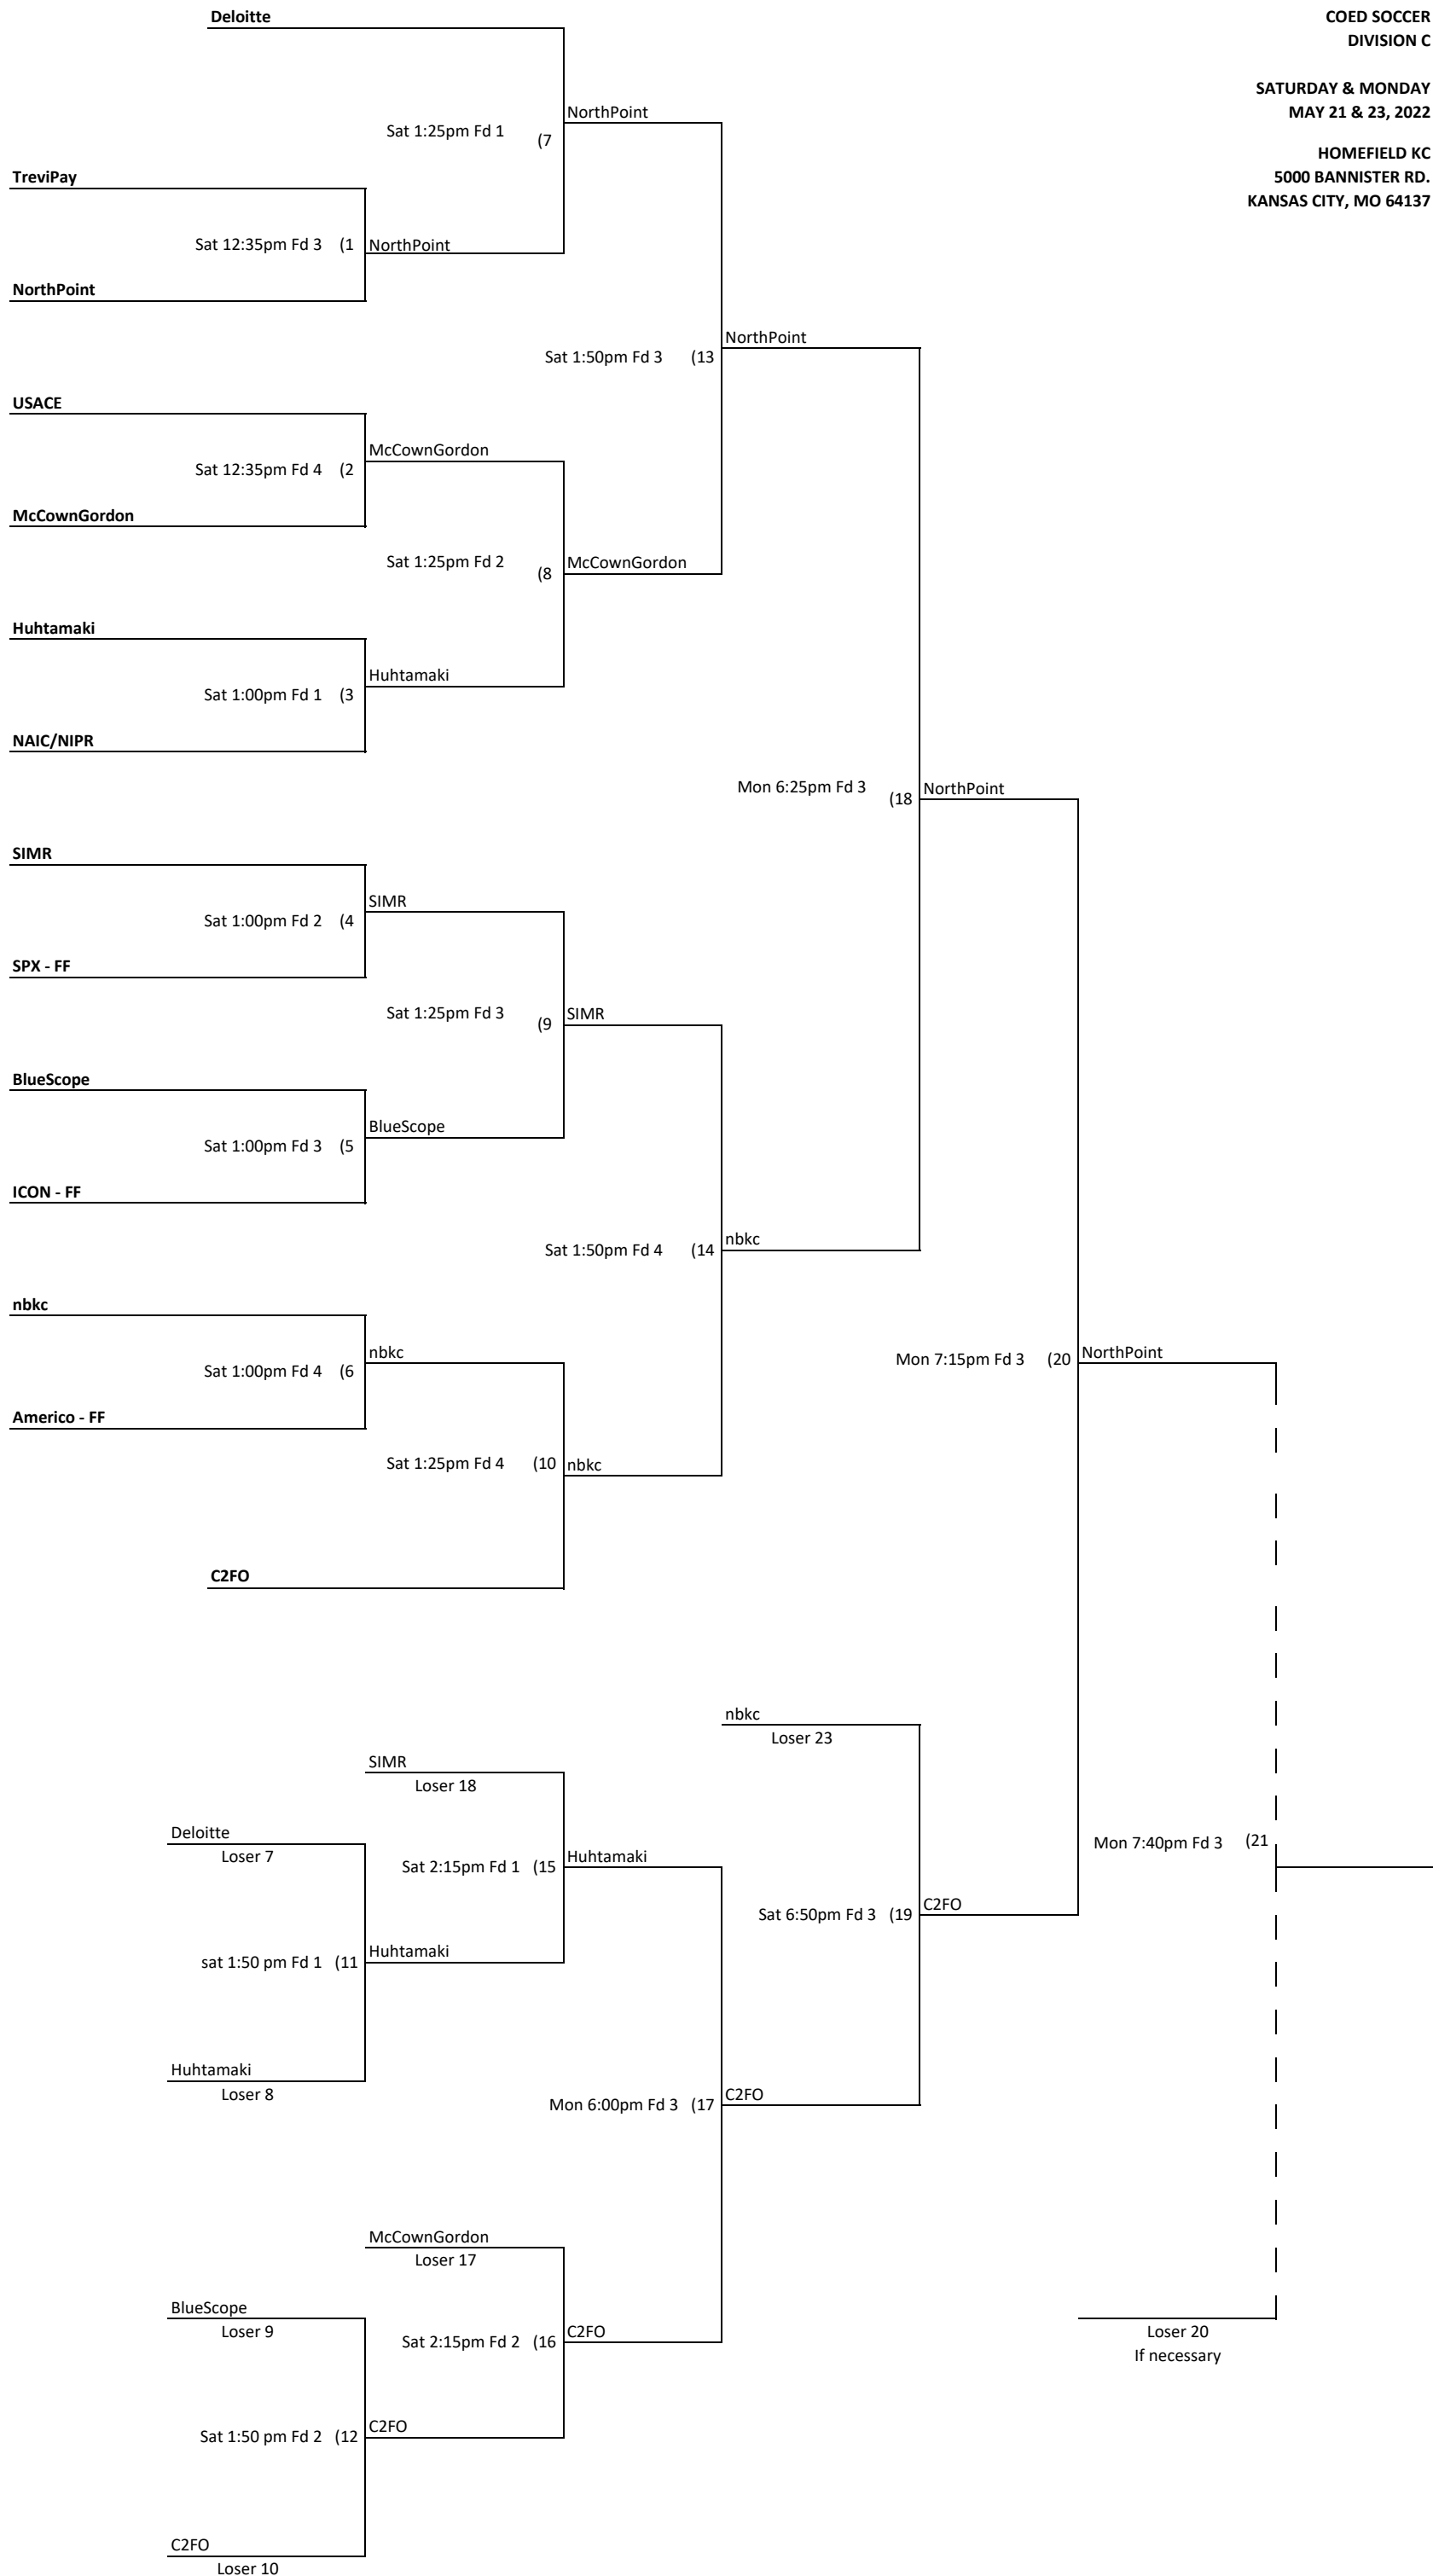

SATURDAY & MONDAY
MAY 21 & 23, 2022

HOMEFIELD KC
5000 BANNISTER RD.
KANSAS CITY, MO 64137