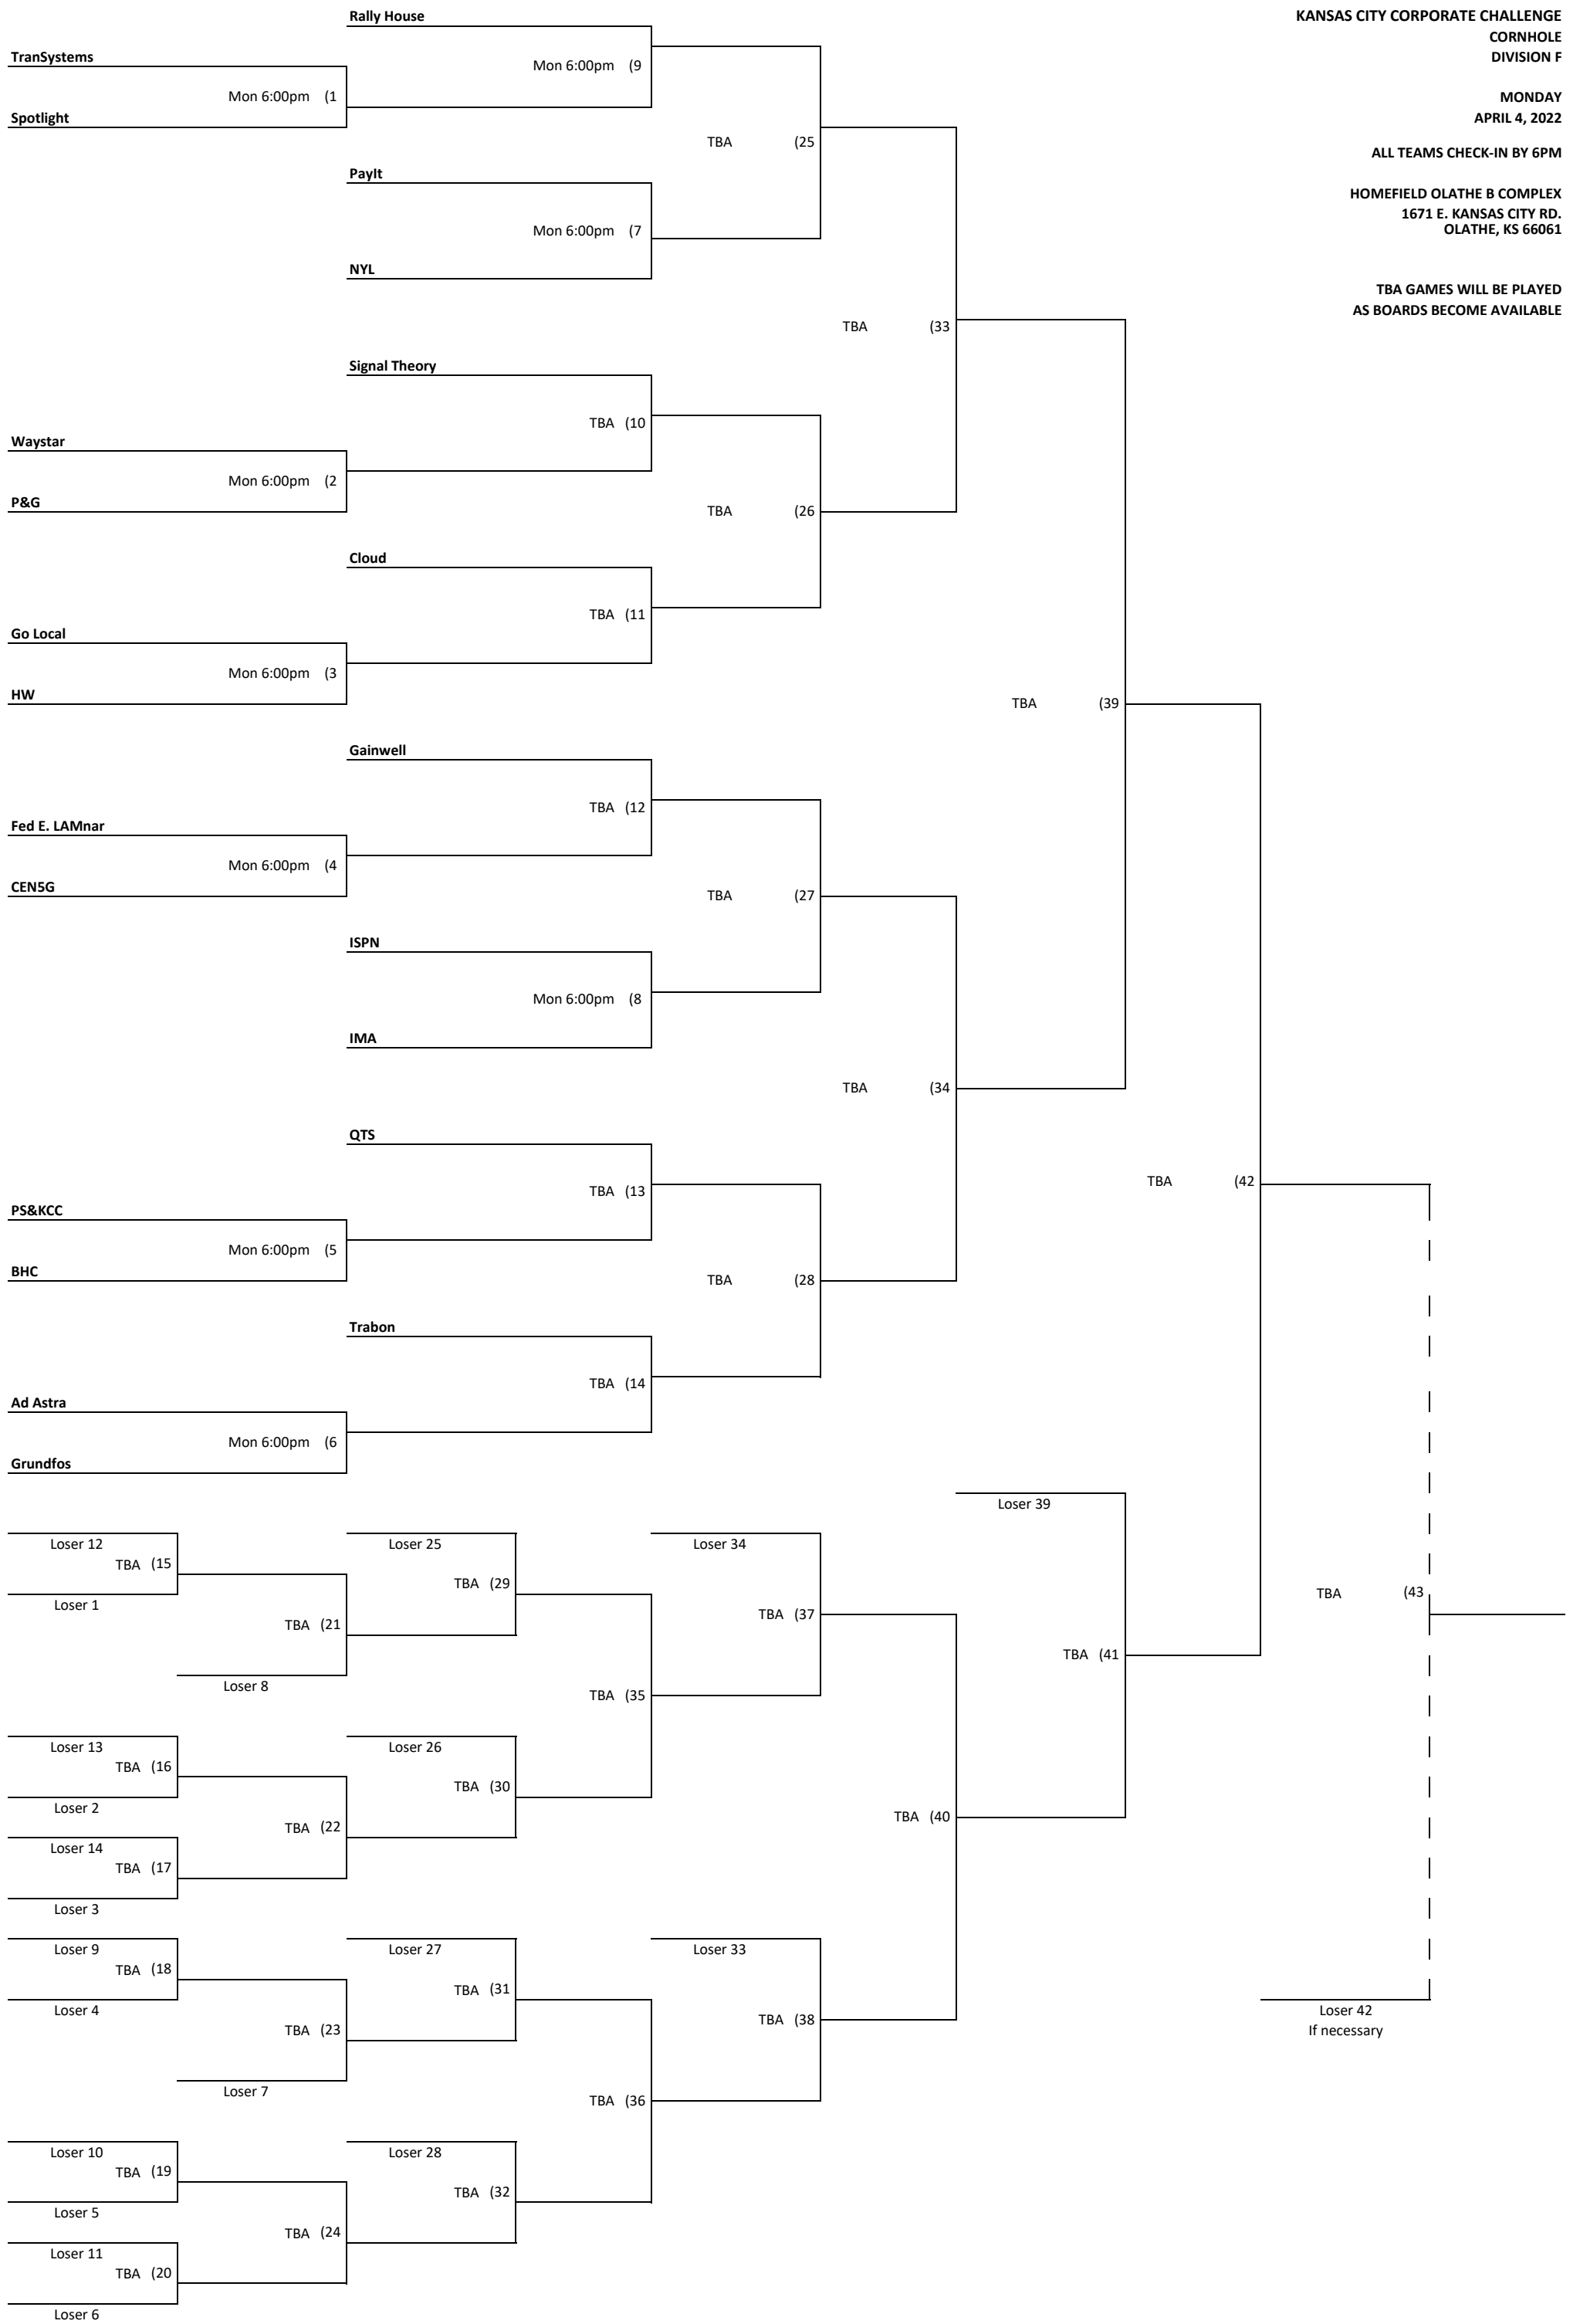

**KANSAS CITY CORPORATE CHALLENGE
CORNHOLE
DIVISION F**

**MONDAY
APRIL 4, 2022**

ALL TEAMS CHECK-IN BY 6PM

**HOMEFIELD OLATHE B COMPLEX
1671 E. KANSAS CITY RD.
OLATHE, KS 66061**

**TBA GAMES WILL BE PLAYED
AS BOARDS BECOME AVAILABLE**