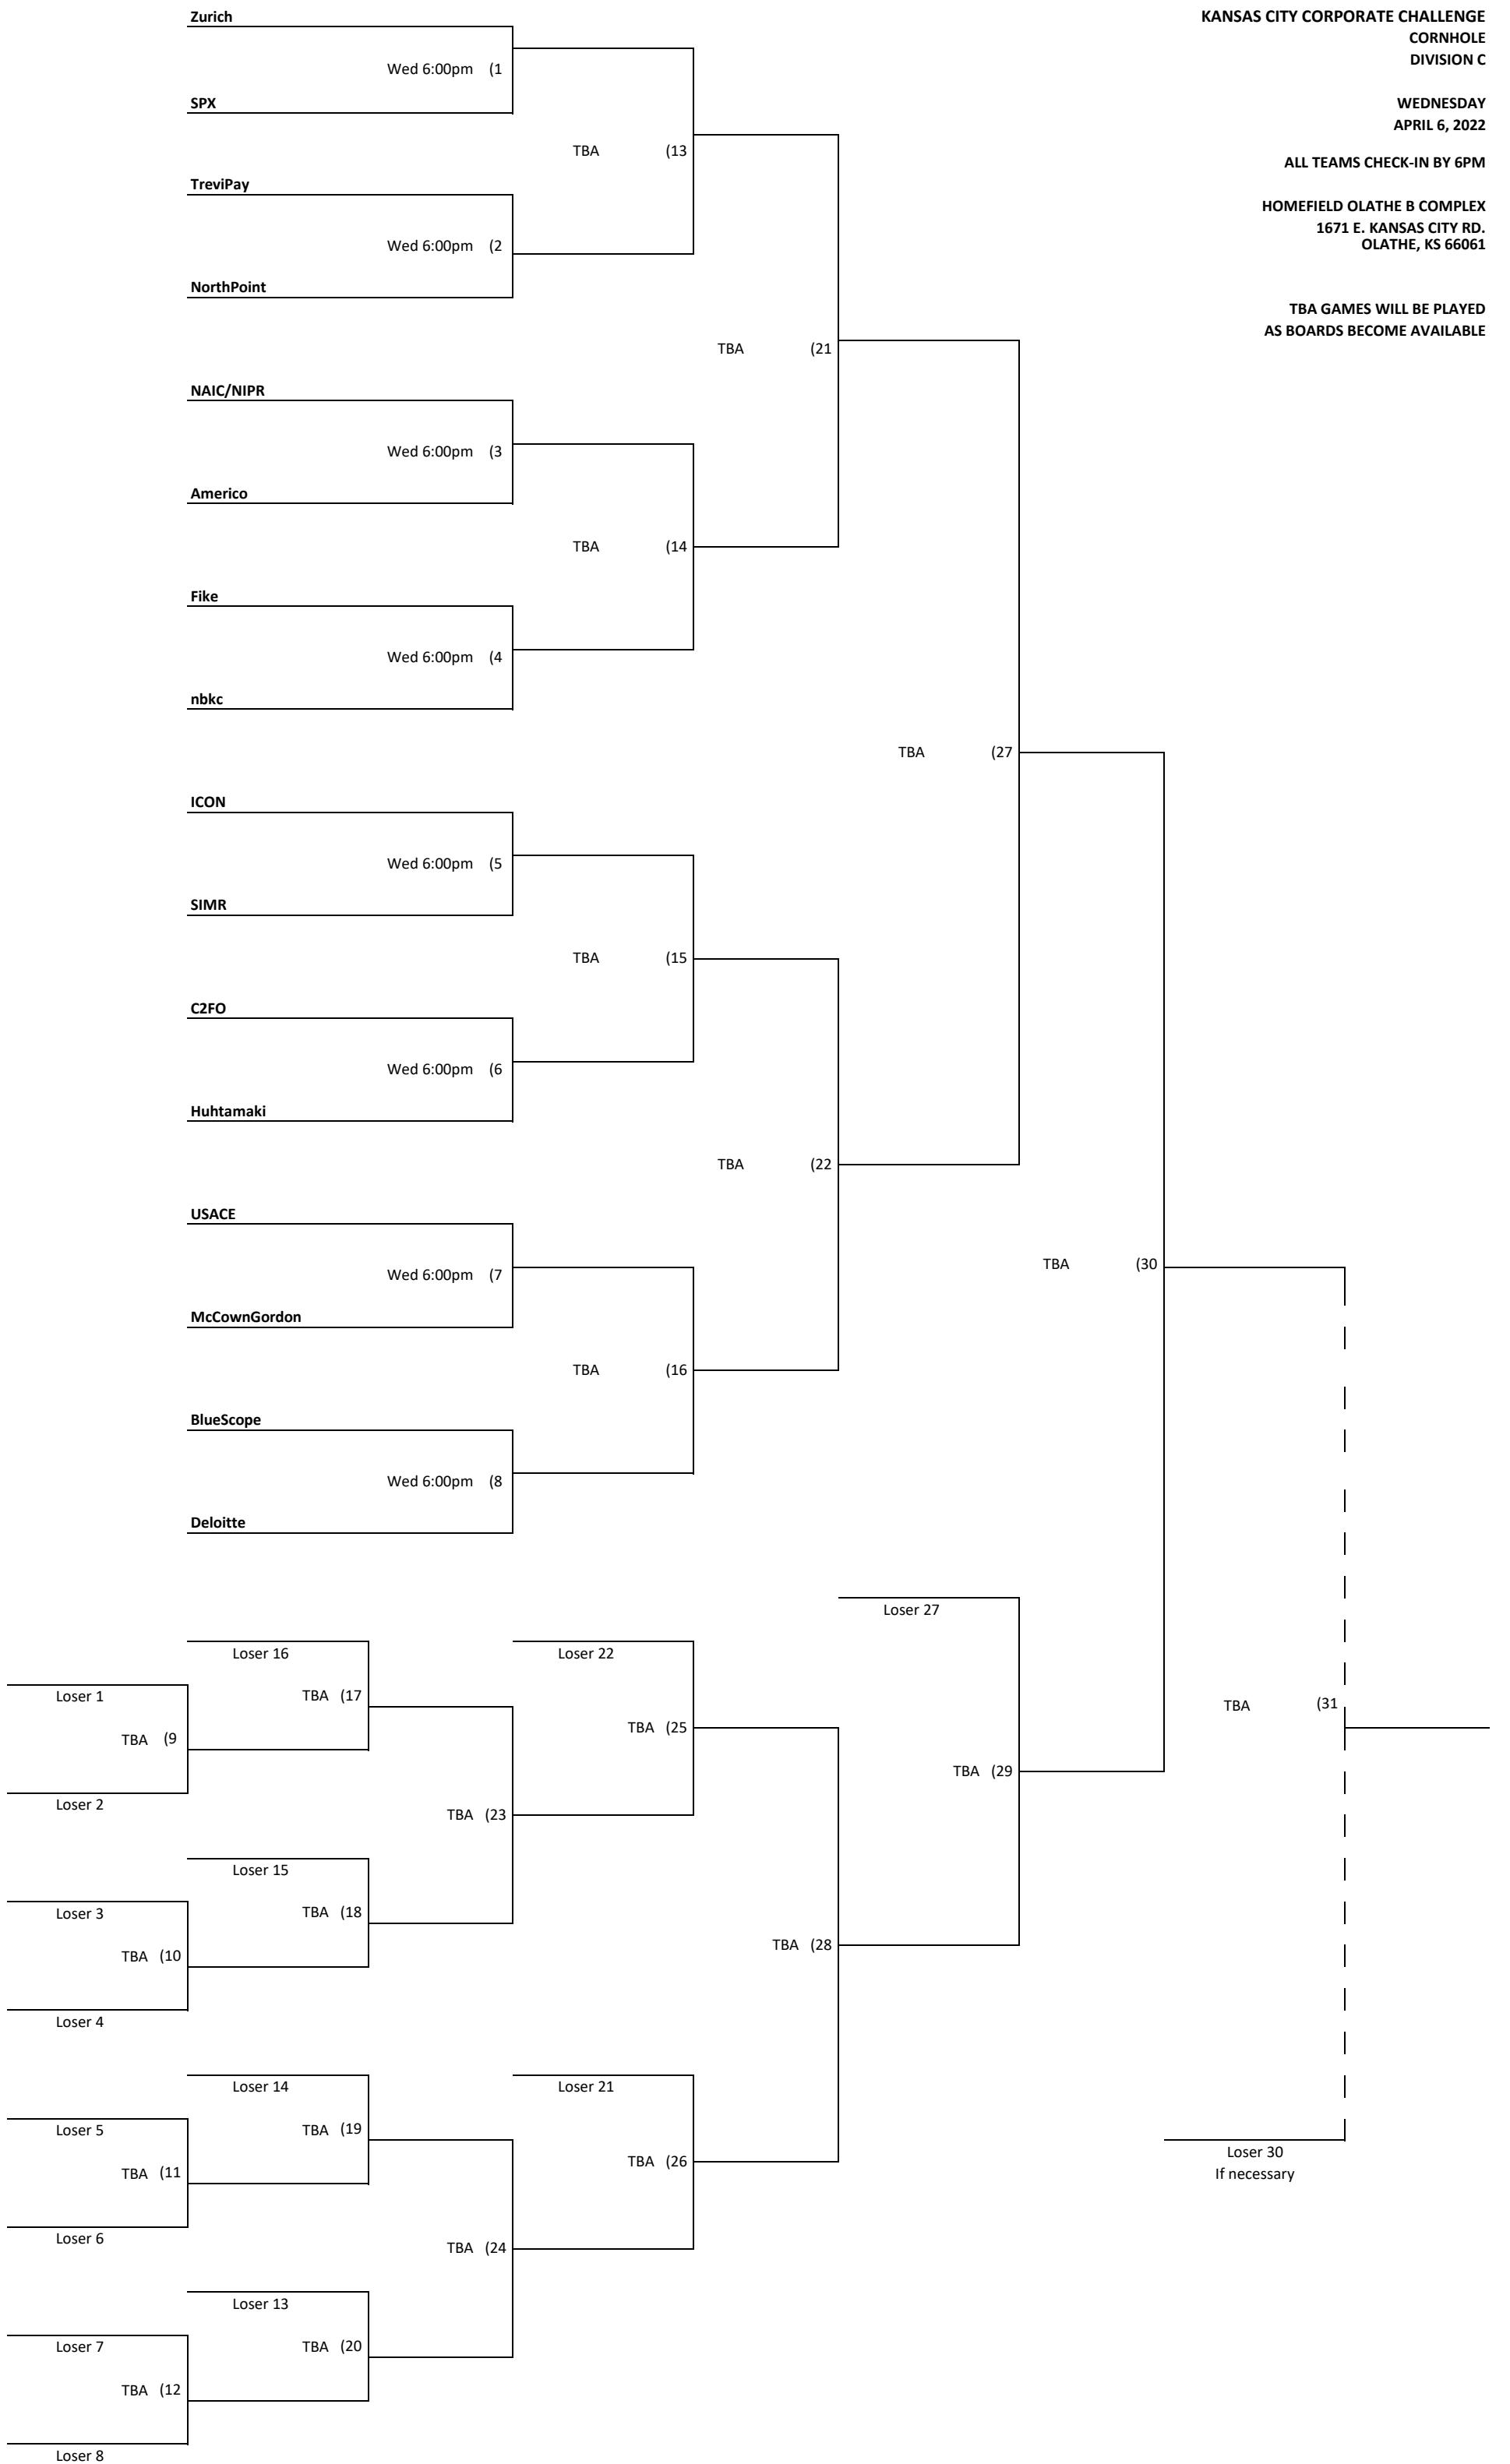

KANSAS CITY CORPORATE CHALLENGE  
CORNHOLE  
DIVISION B

WEDNESDAY  
APRIL 6, 2022

ALL TEAMS CHECK-IN BY 6PM

HOMEFIELD OLATHE B COMPLEX  
1671 E. KANSAS CITY RD.  
OLATHE, KS 66061

TBA GAMES WILL BE PLAYED  
AS BOARDS BECOME AVAILABLE