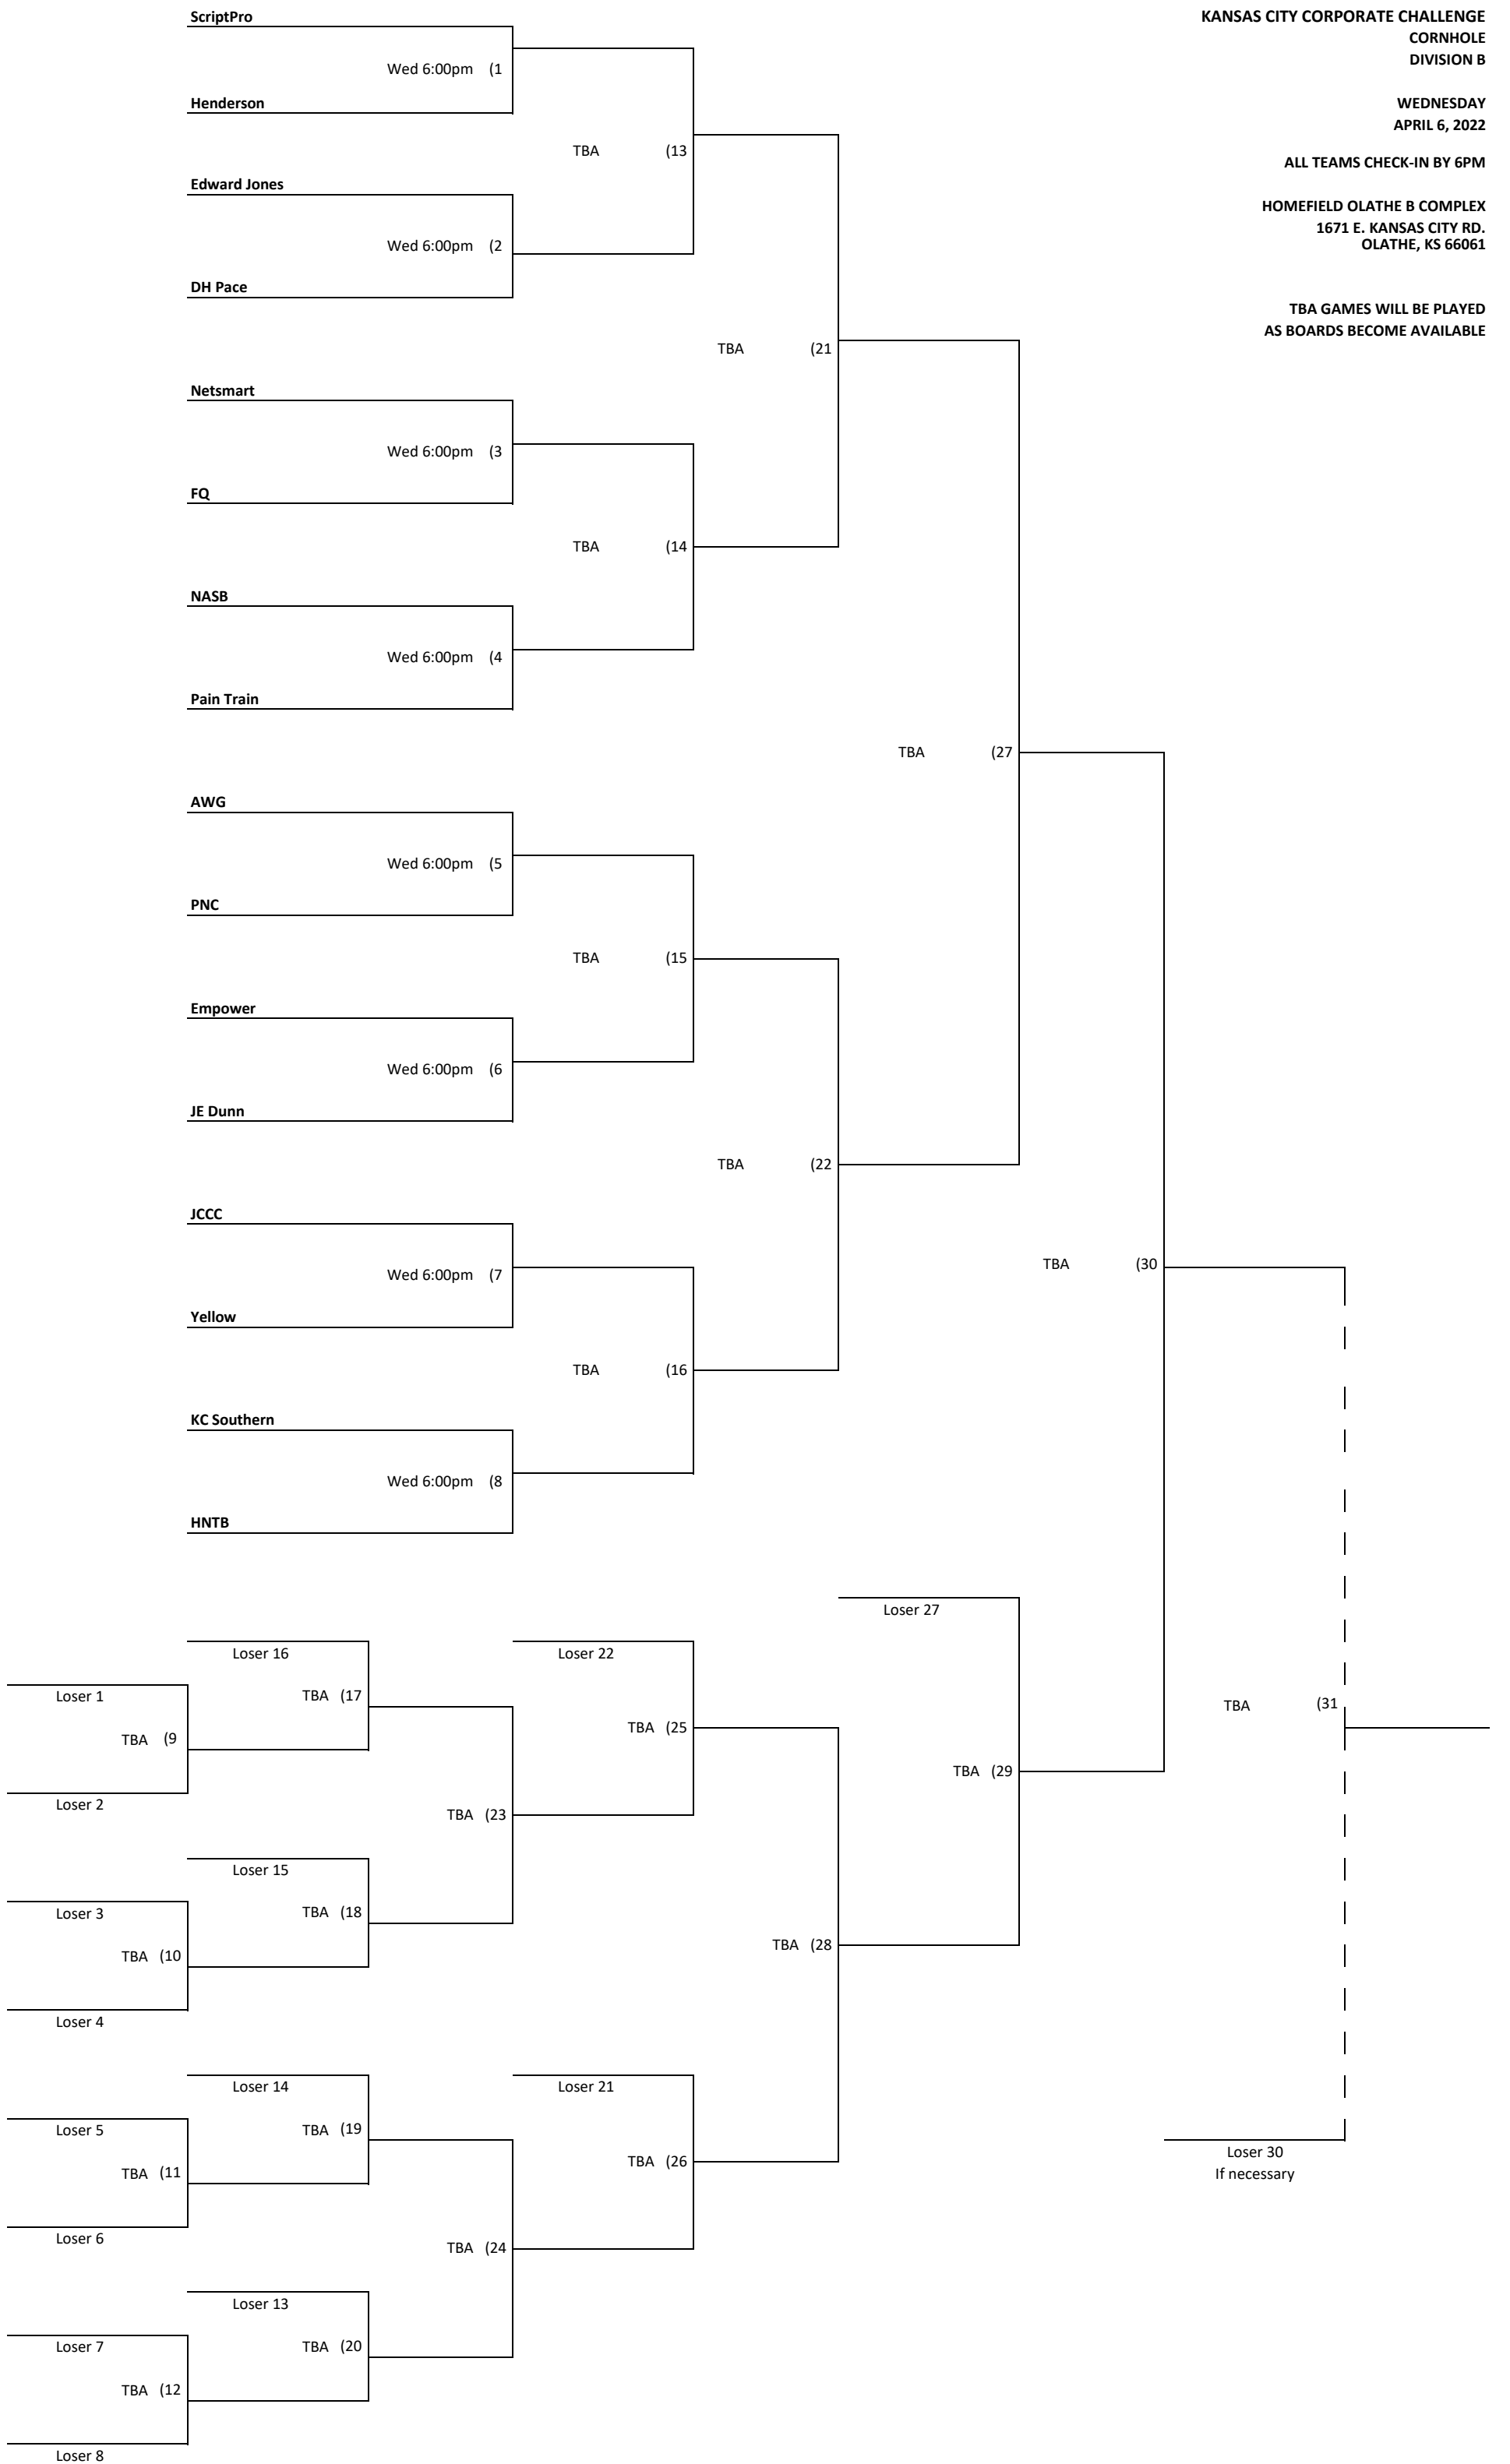

KANSAS CITY CORPORATE CHALLENGE
CORNHOLE
DIVISION B

WEDNESDAY
APRIL 6, 2022

ALL TEAMS CHECK-IN BY 6PM

HOMEFIELD OLATHE B COMPLEX
1671 E. KANSAS CITY RD.
OLATHE, KS 66061

TBA GAMES WILL BE PLAYED
AS BOARDS BECOME AVAILABLE