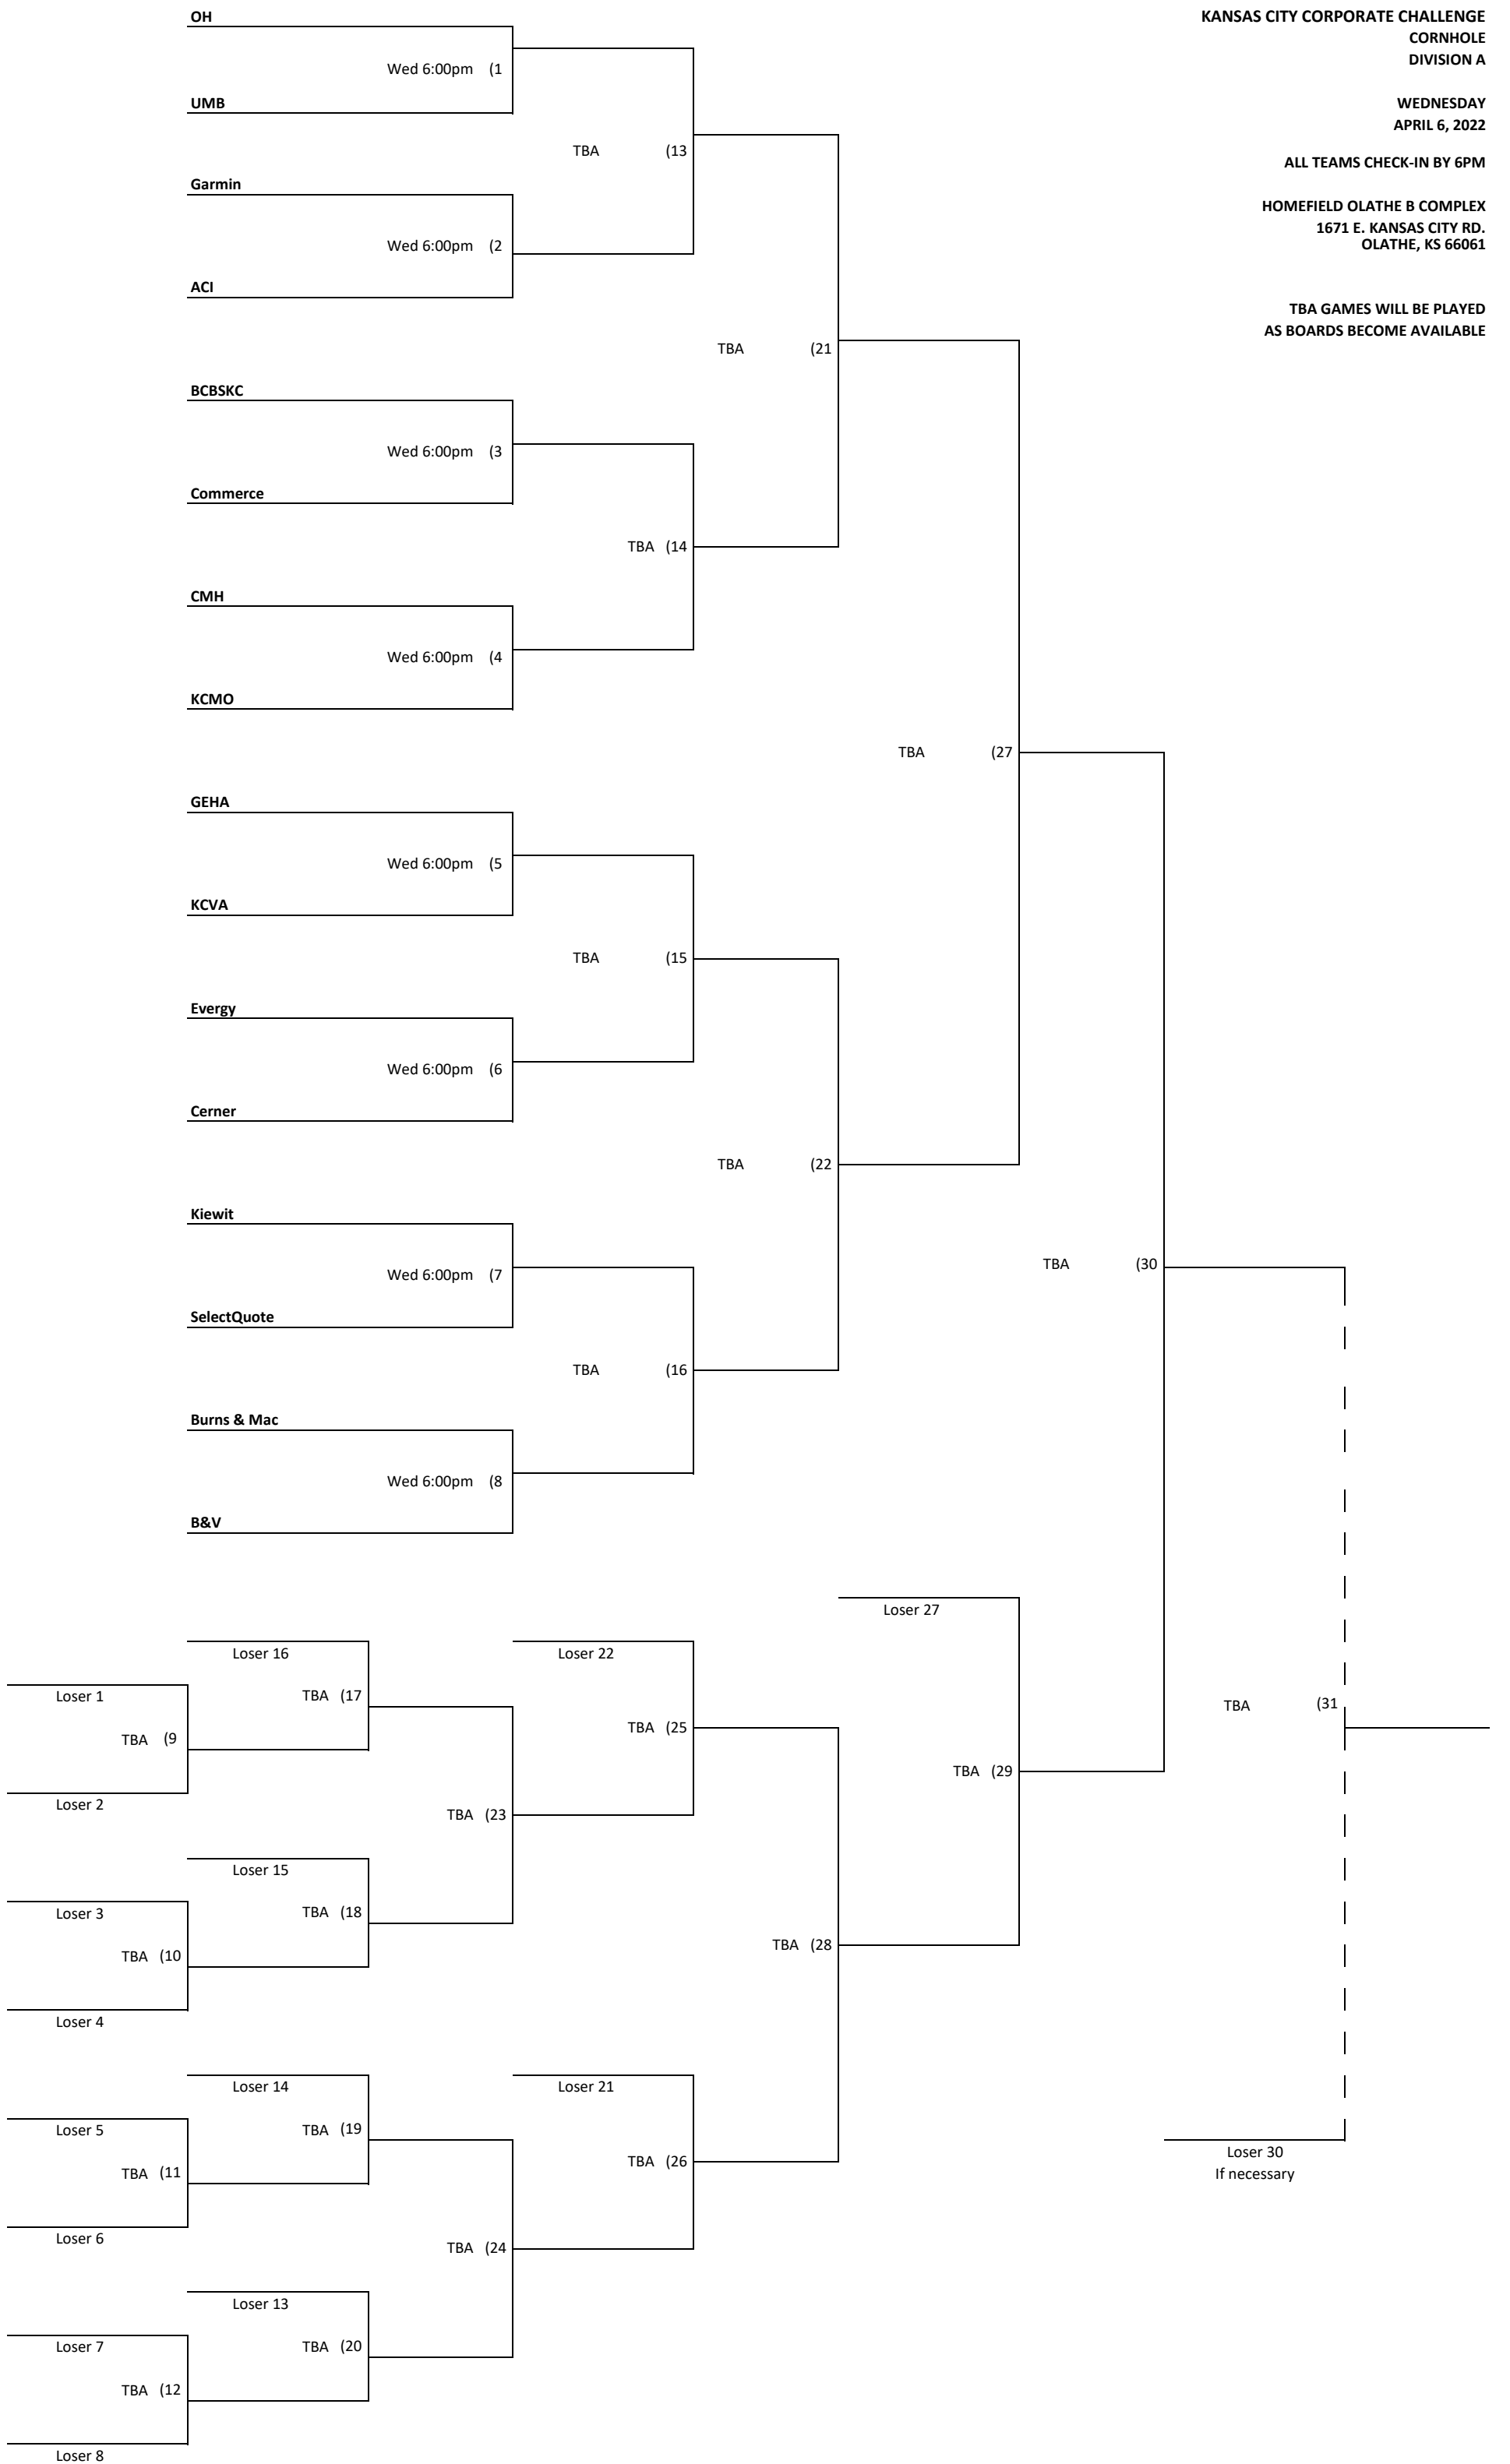

**KANSAS CITY CORPORATE CHALLENGE  
CORNHOLE  
DIVISION A**

**WEDNESDAY  
APRIL 6, 2022**

**ALL TEAMS CHECK-IN BY 6PM**

**HOMEFIELD OLATHE B COMPLEX  
1671 E. KANSAS CITY RD.  
OLATHE, KS 66061**

**TBA GAMES WILL BE PLAYED  
AS BOARDS BECOME AVAILABLE**