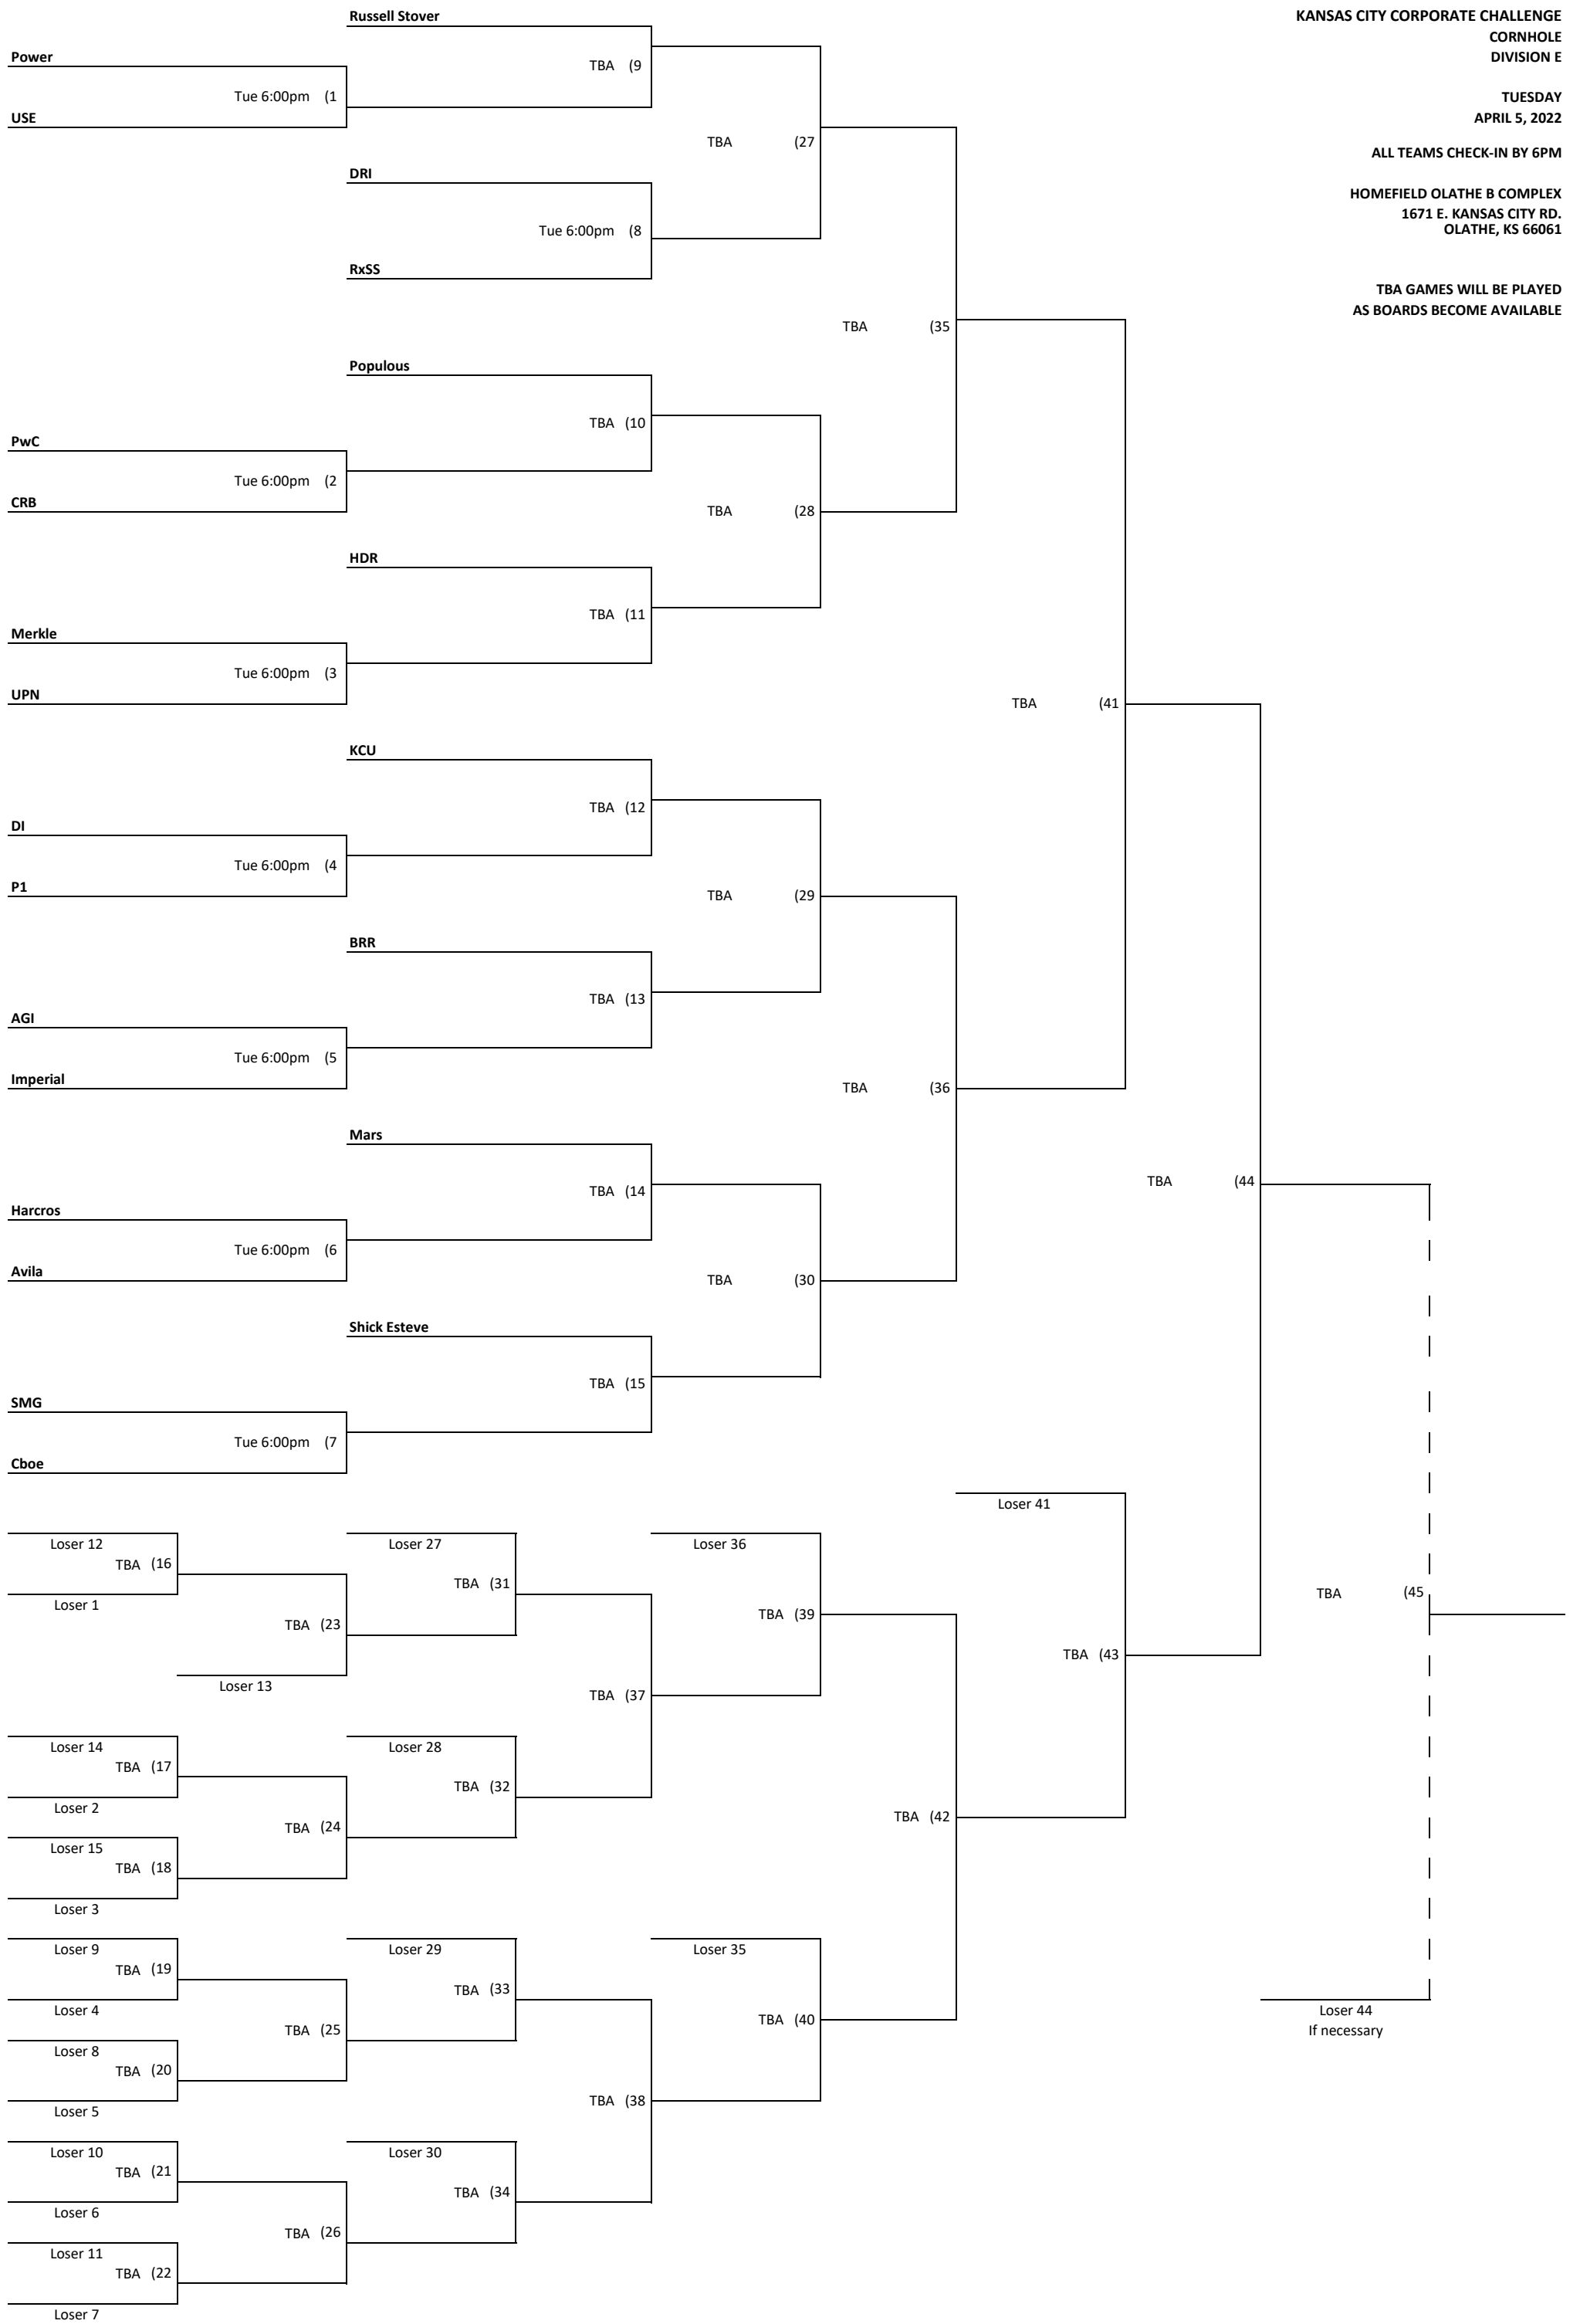

**KANSAS CITY CORPORATE CHALLENGE
CORNHOLE
DIVISION E**

**TUESDAY
APRIL 5, 2022**

ALL TEAMS CHECK-IN BY 6PM

**HOMEFIELD OLATHE B COMPLEX
1671 E. KANSAS CITY RD.
OLATHE, KS 66061**

**TBA GAMES WILL BE PLAYED
AS BOARDS BECOME AVAILABLE**