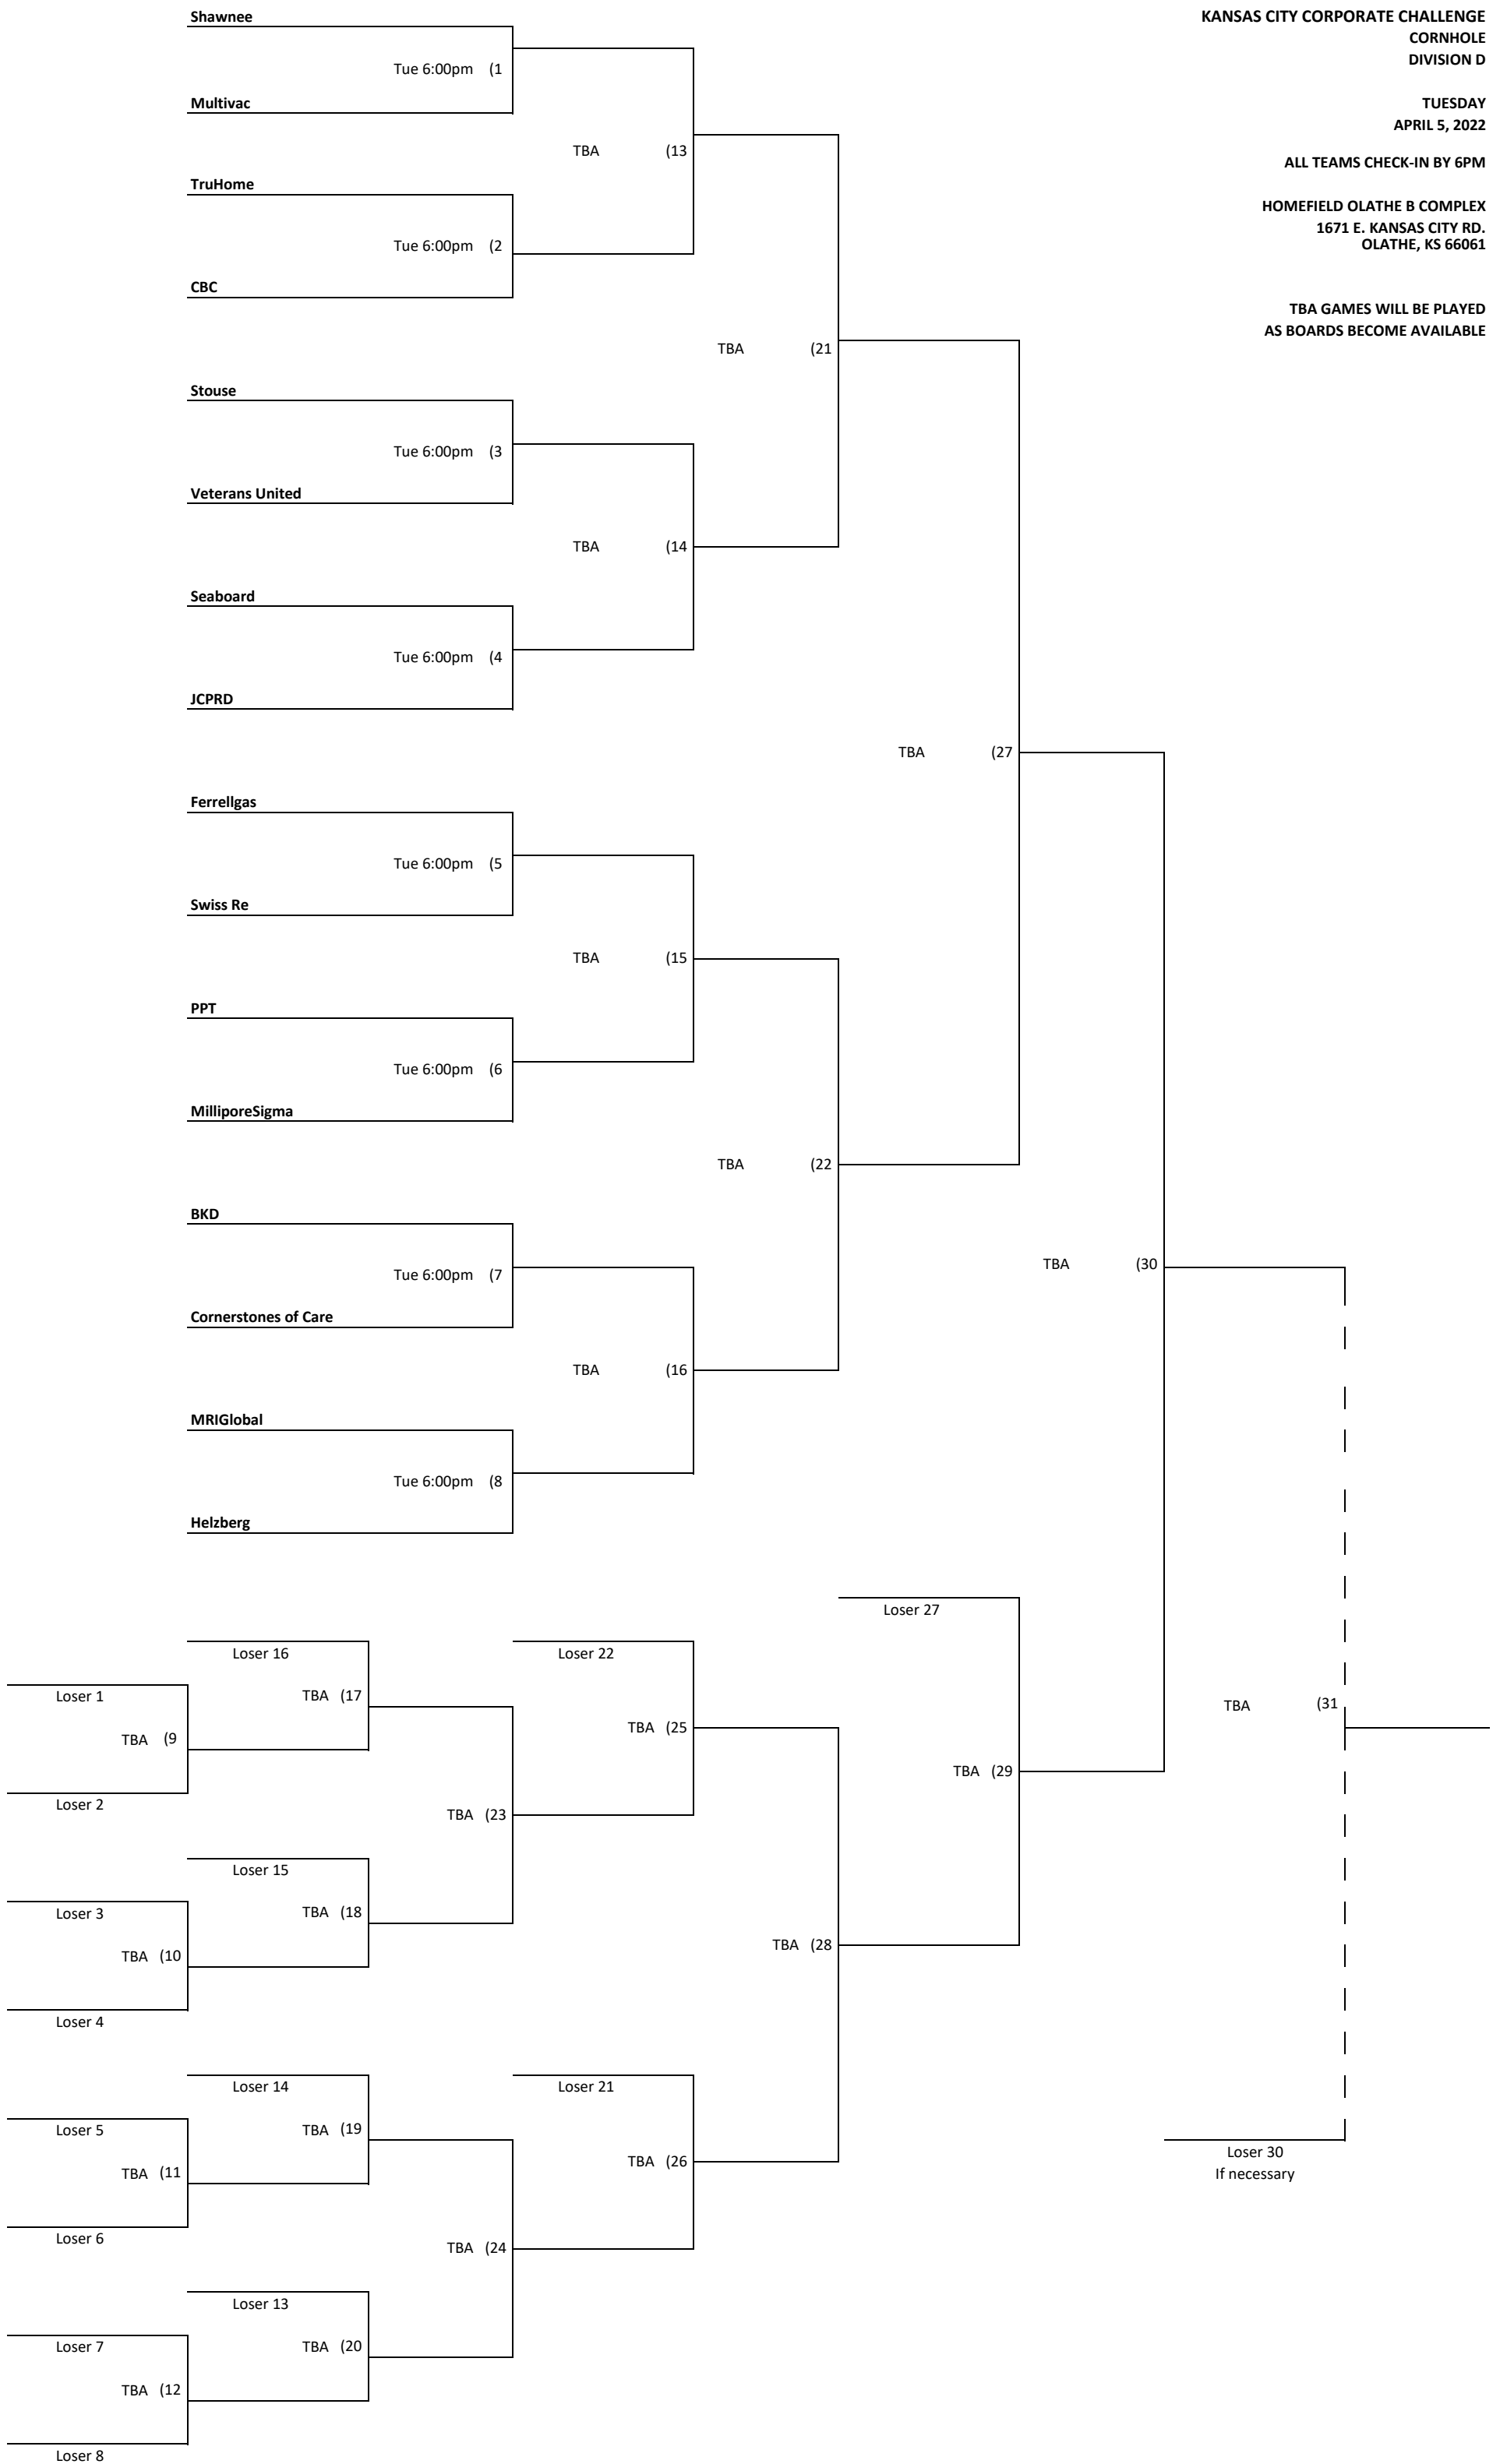

**KANSAS CITY CORPORATE CHALLENGE
CORNHOLE
DIVISION D**

**TUESDAY
APRIL 5, 2022**

ALL TEAMS CHECK-IN BY 6PM

**HOMEFIELD OLATHE B COMPLEX
1671 E. KANSAS CITY RD.
OLATHE, KS 66061**

**TBA GAMES WILL BE PLAYED
AS BOARDS BECOME AVAILABLE**