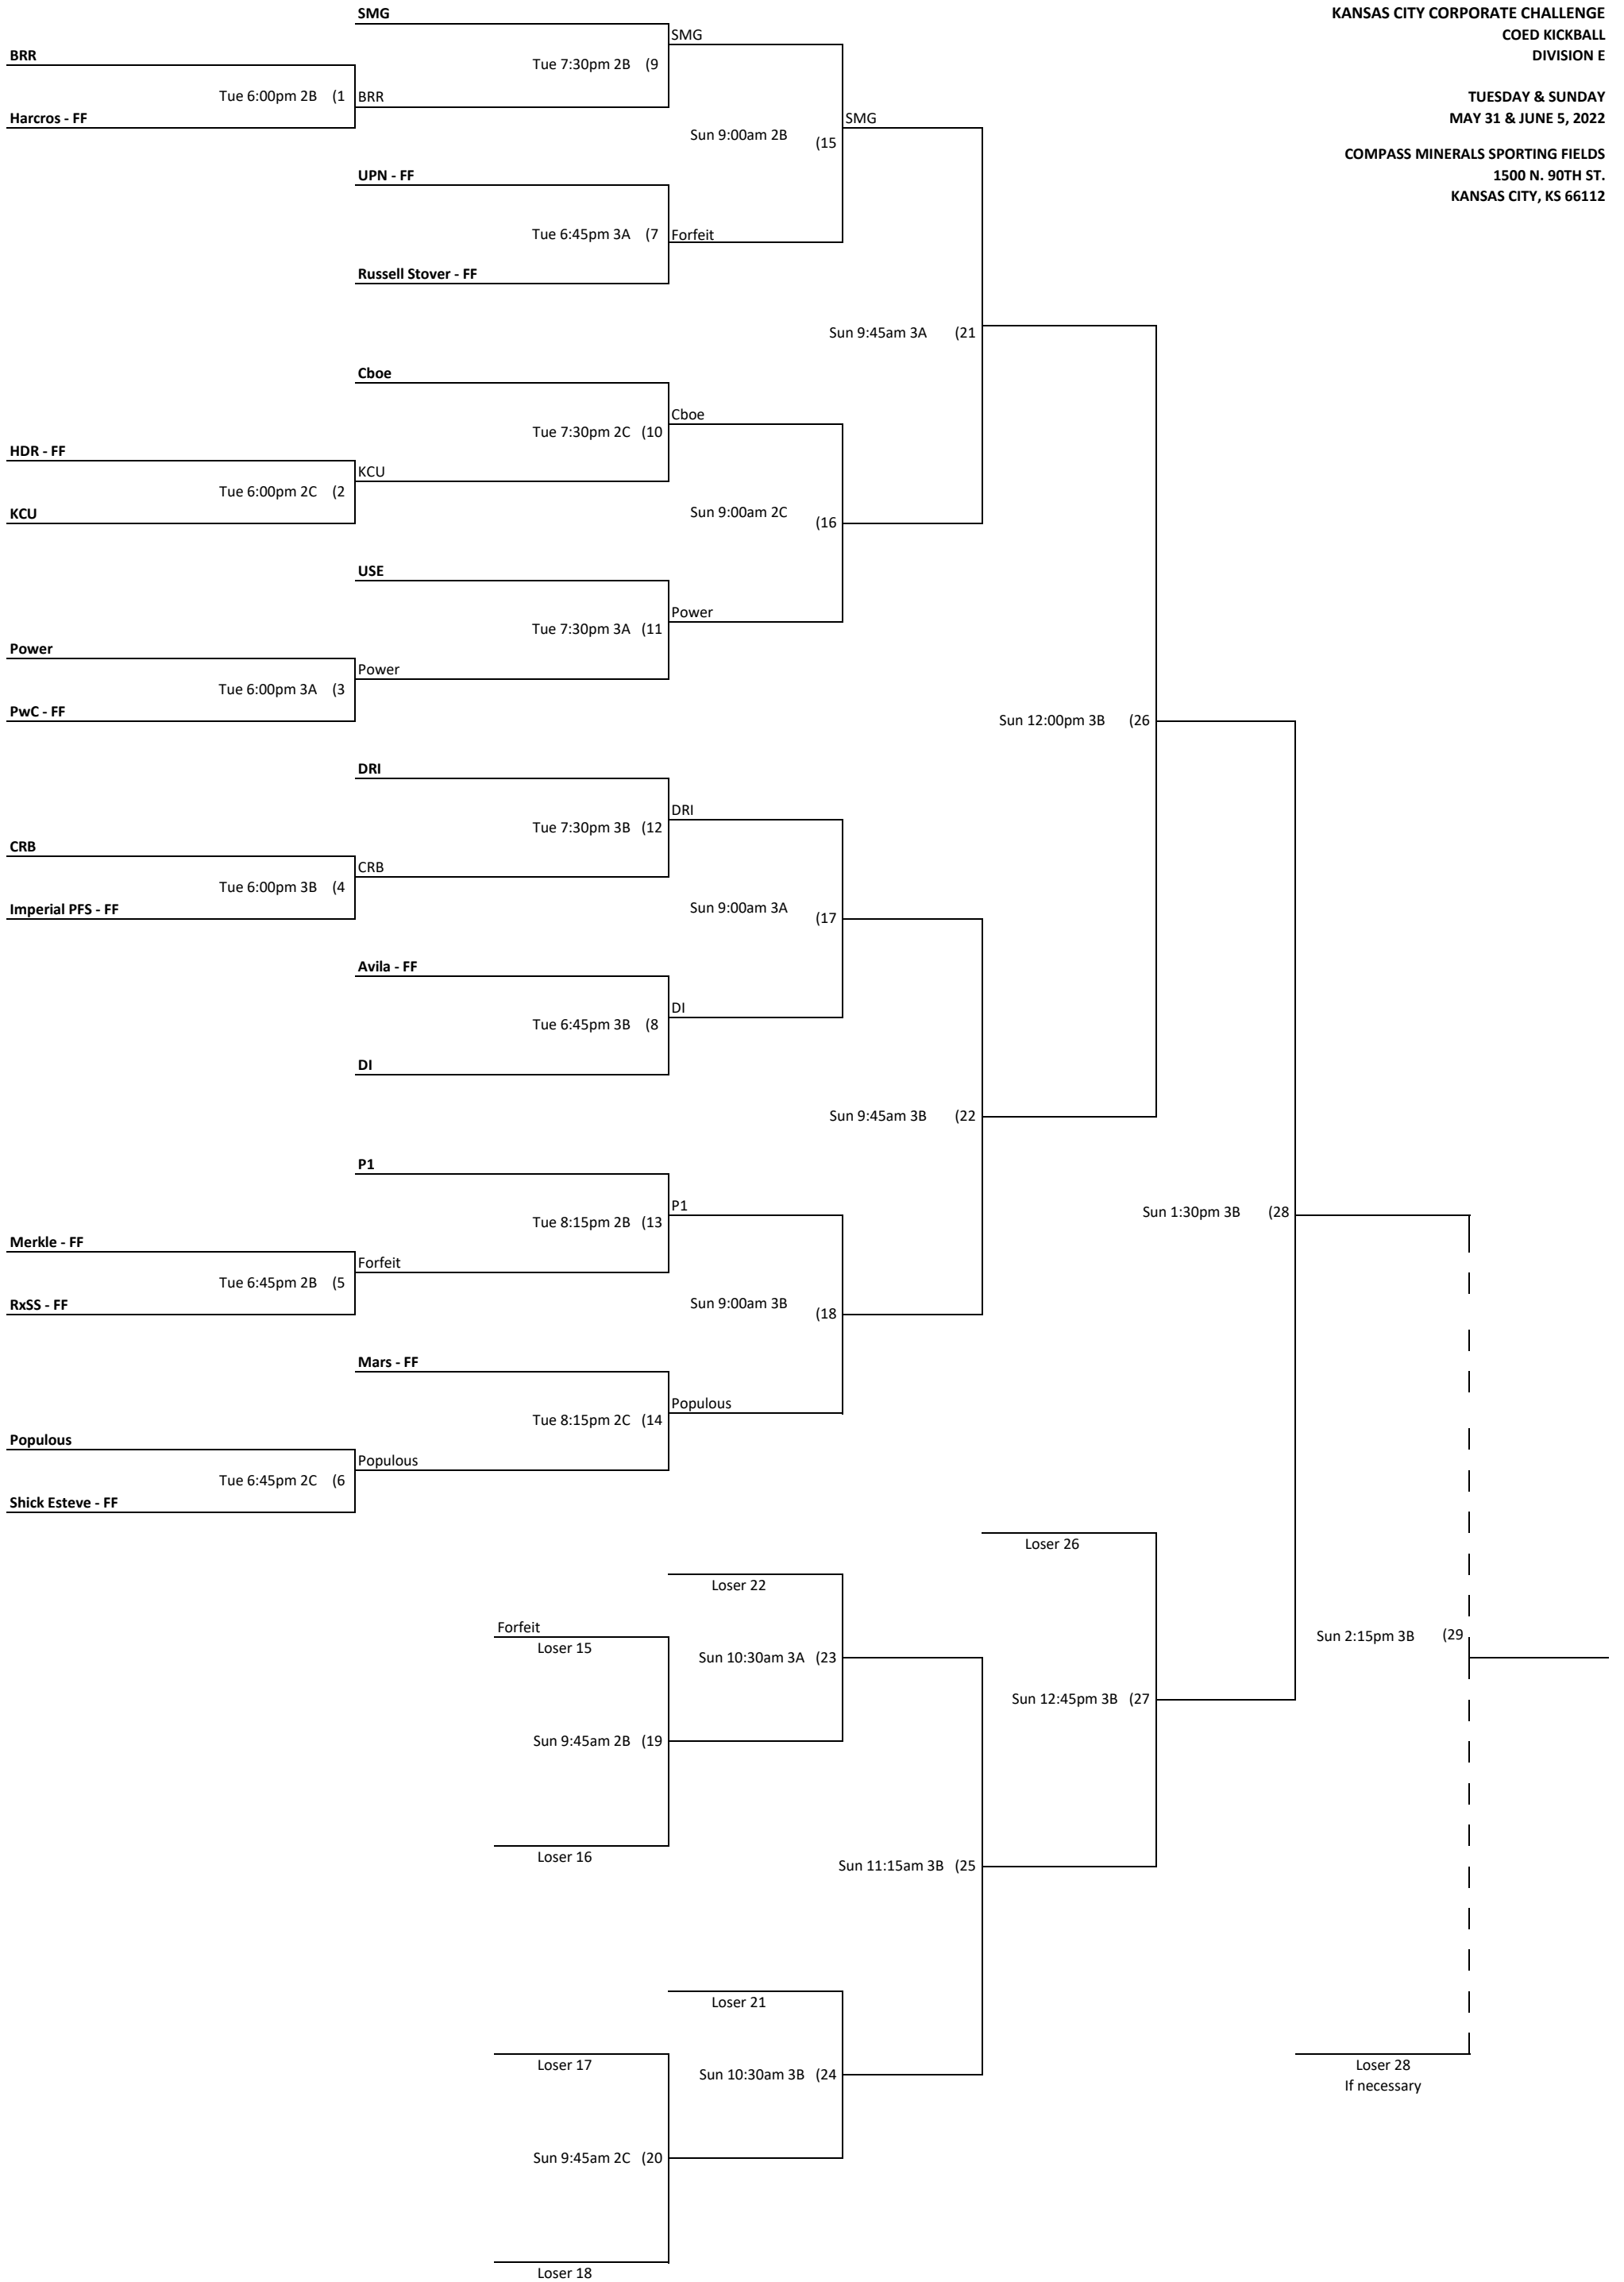

**KANSAS CITY CORPORATE CHALLENGE
COED KICKBALL
DIVISION E**

**TUESDAY & SUNDAY
MAY 31 & JUNE 5, 2022**

**COMPASS MINERALS SPORTING FIELDS
1500 N. 90TH ST.
KANSAS CITY, KS 66112**