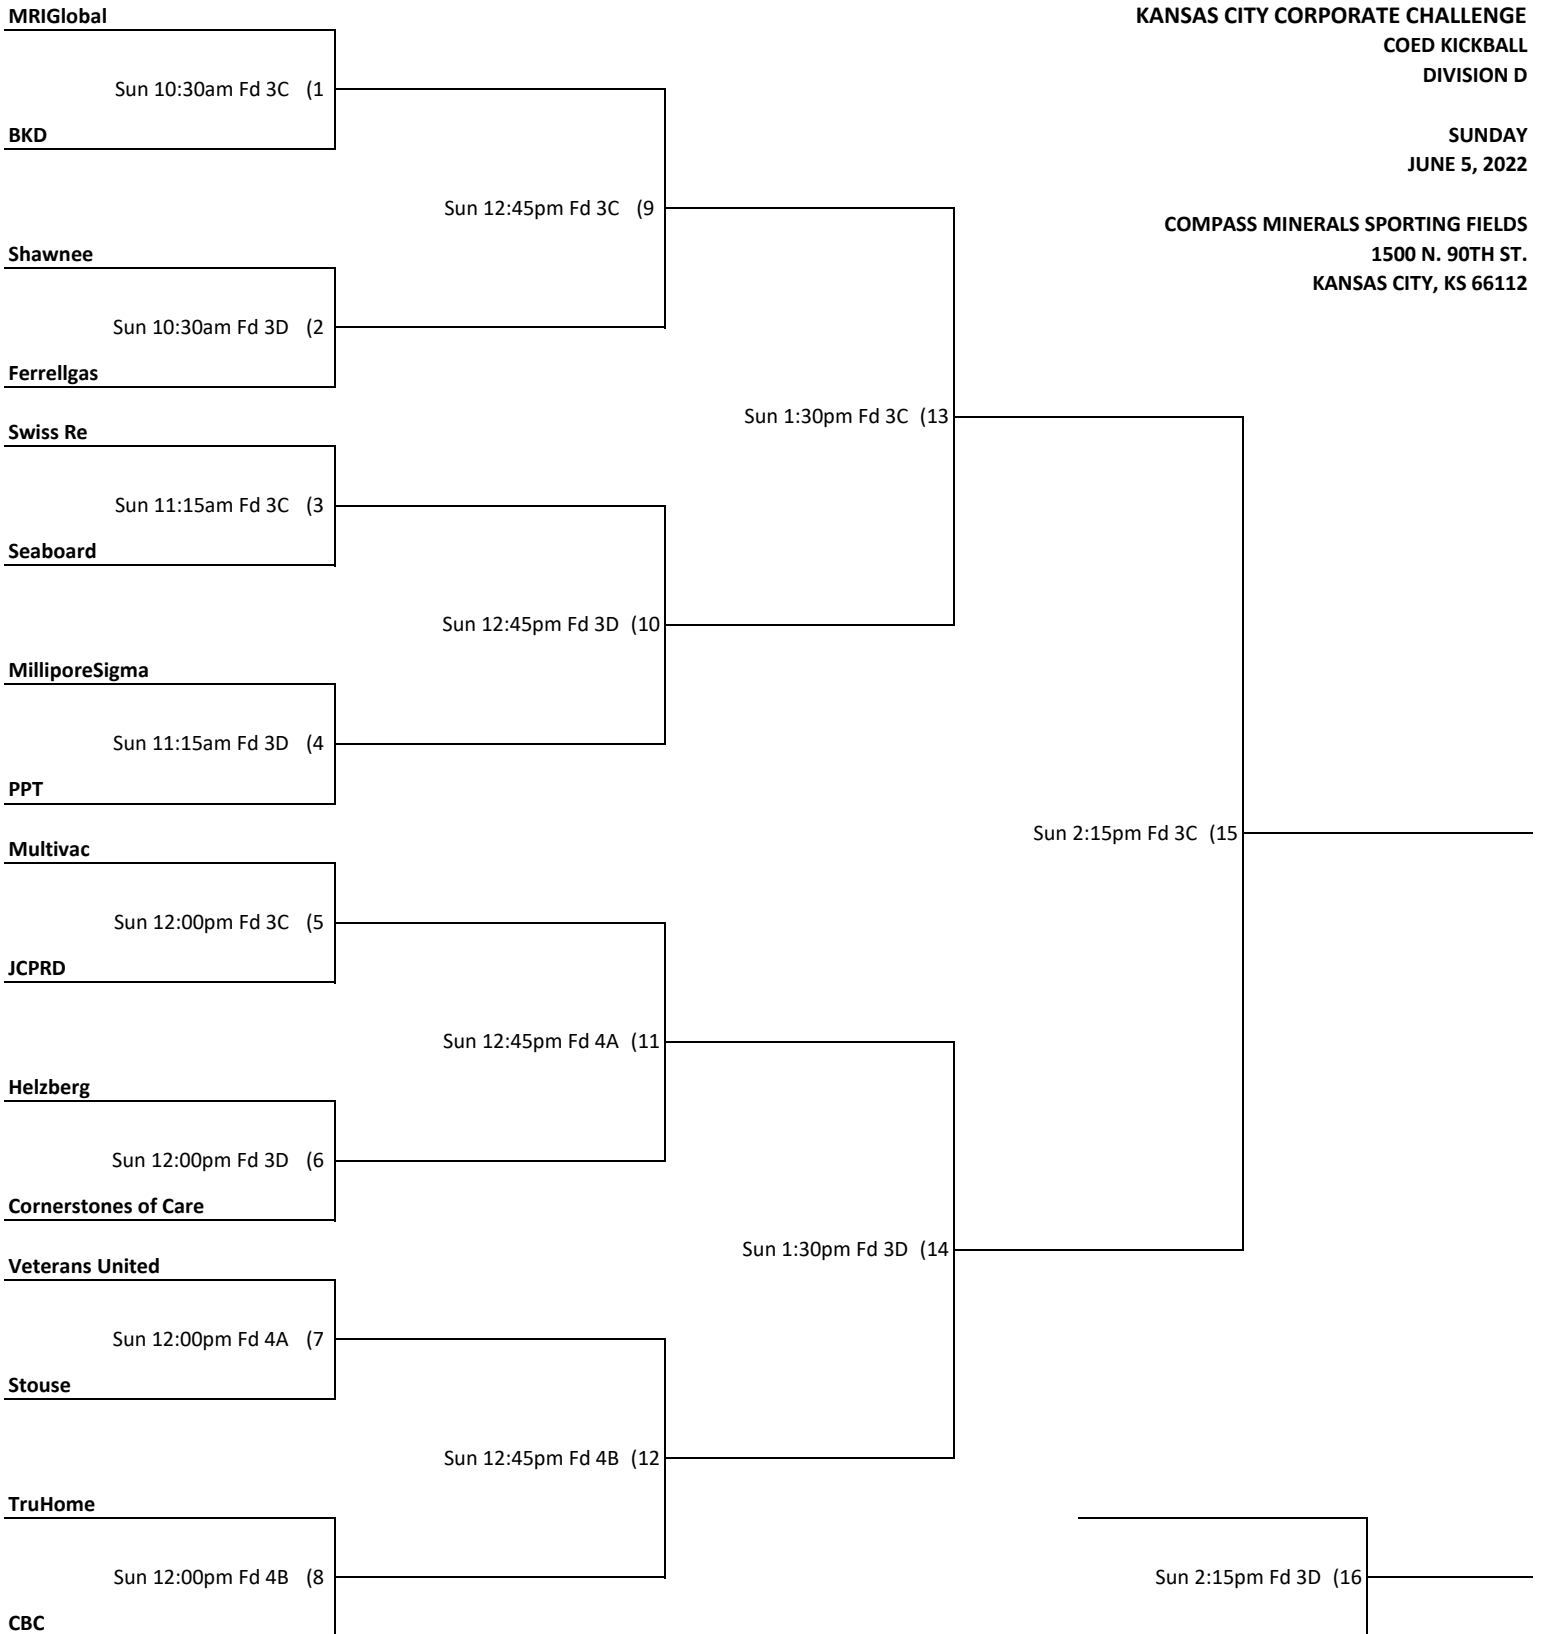

**KANSAS CITY CORPORATE CHALLENGE
COED KICKBALL
DIVISION D**

**SUNDAY
JUNE 5, 2022**

**COMPASS MINERALS SPORTING FIELDS
1500 N. 90TH ST.
KANSAS CITY, KS 66112**