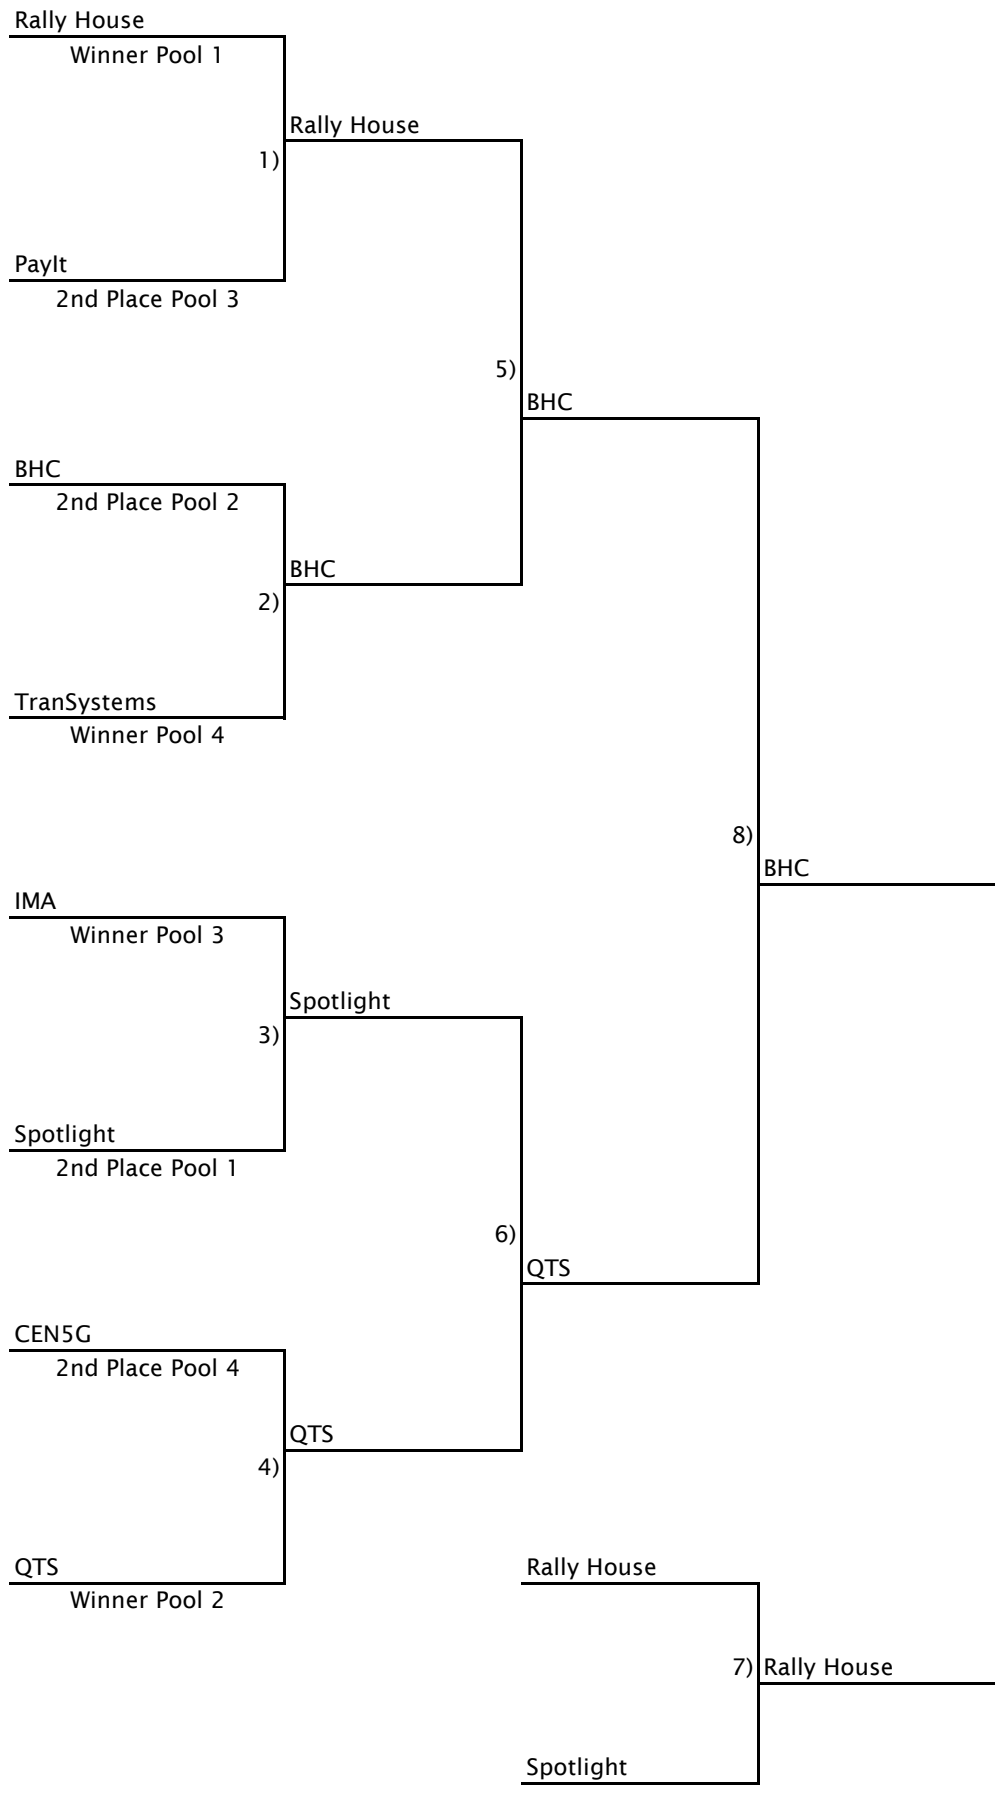

KANSAS CITY CORPORATE CHALLENGE
DODGEBALL
DIVISION F

THURSDAY
MAY 12, 2022

NEW CENTURY FIELDHOUSE
551 NEW CENTURY PKWY
NEW CENTURY, KS