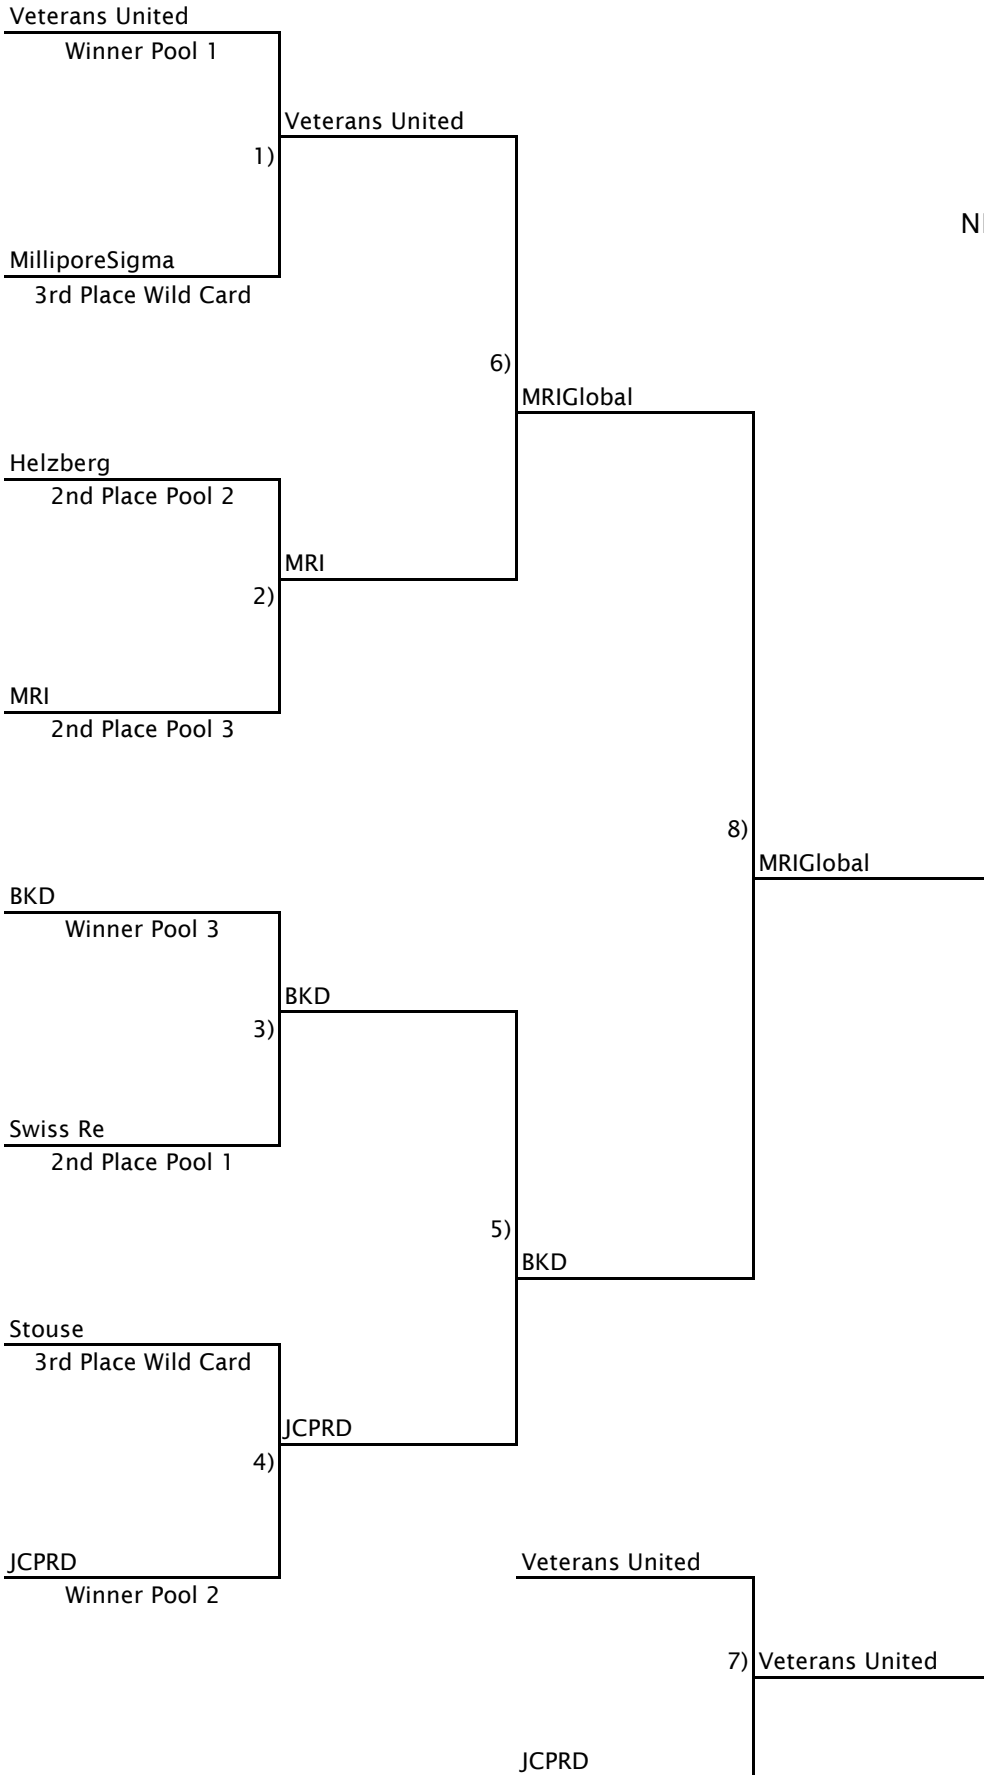

KANSAS CITY CORPORATE CHALLENGE
DODGEBALL
DIVISION D

WEDNESDAY
MAY 11, 2022

NEW CENTURY FIELDHOUSE
551 NEW CENTURY PKWY
NEW CENTURY, KS