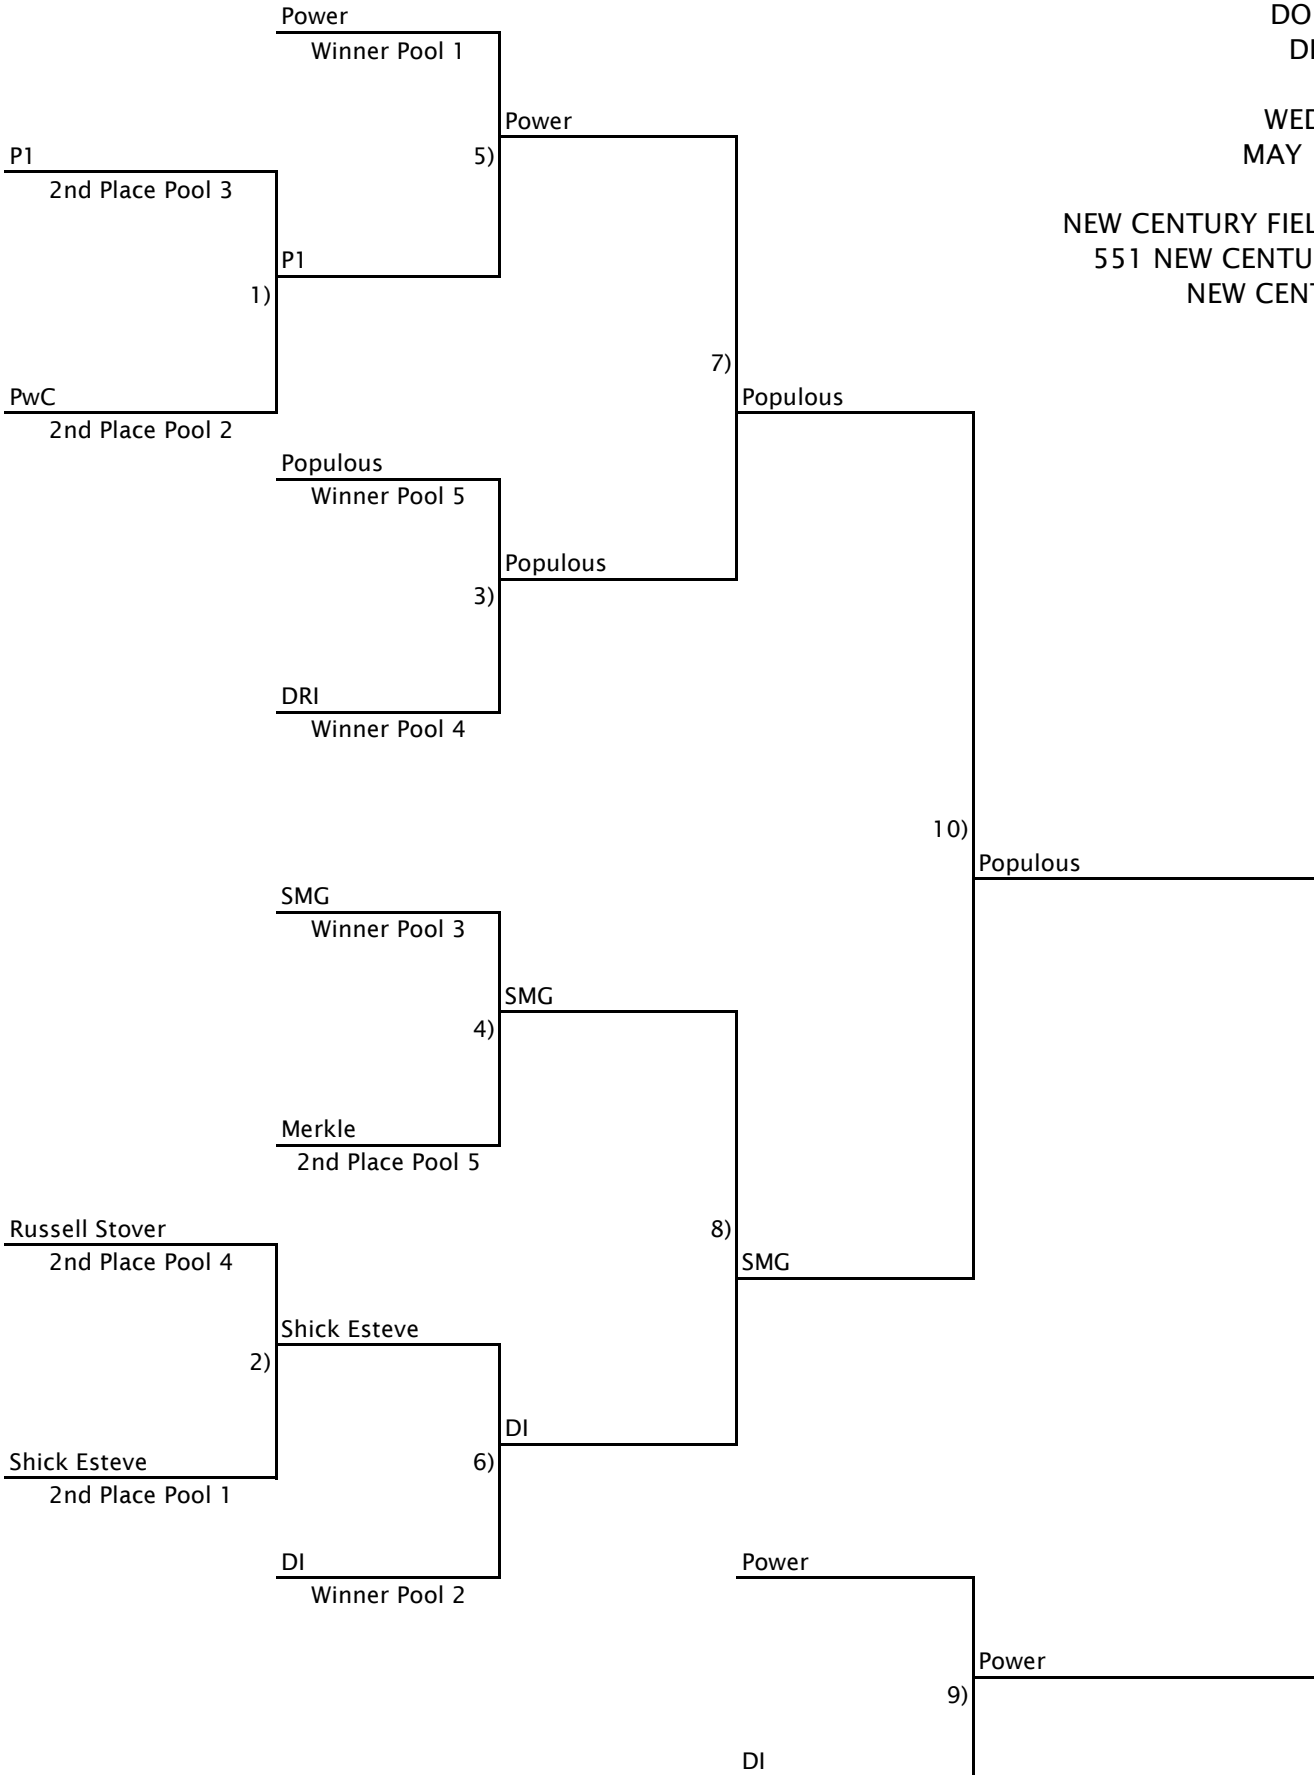

WEDNESDAY
MAY 11, 2022

NEW CENTURY FIELDHOUSE
551 NEW CENTURY PKWY
NEW CENTURY, KS

KANSAS CITY CORPORATE CHALLENGE
DODGEBALL
DIVISION E

WEDNESDAY
MAY 11, 2022

NEW CENTURY FIELDHOUSE
551 NEW CENTURY PKWY
NEW CENTURY, KS