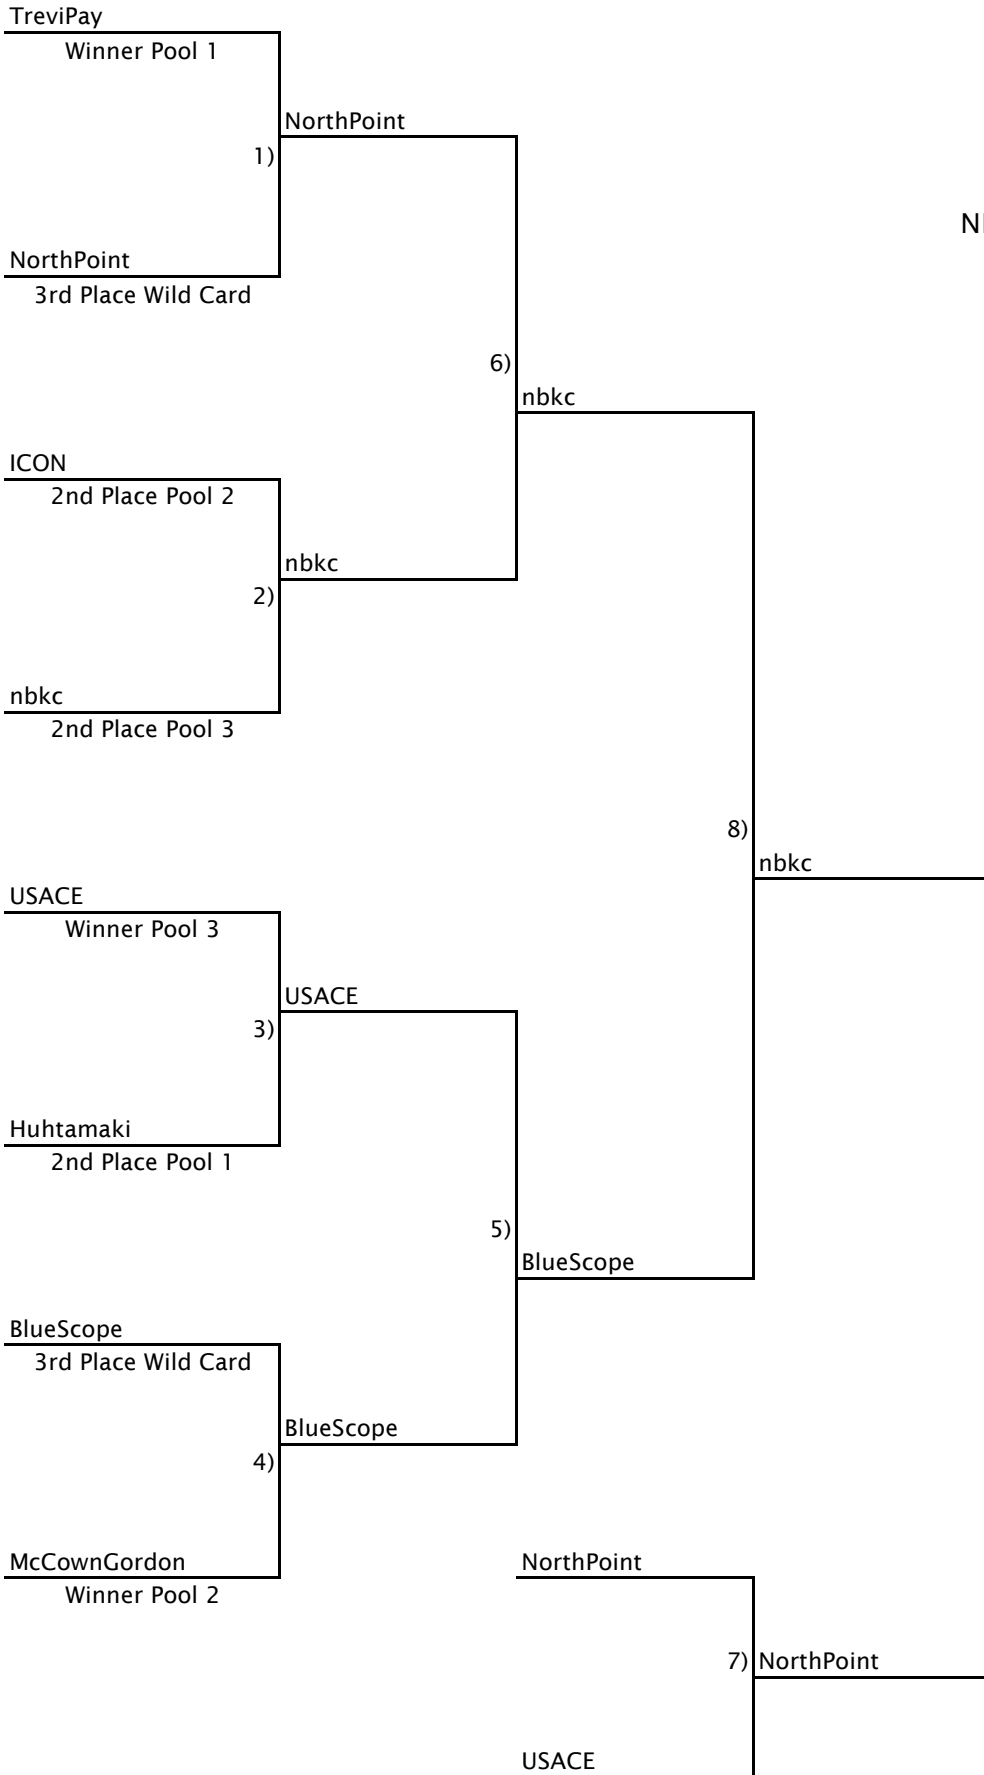

KANSAS CITY CORPORATE CHALLENGE
DODGEBALL
DIVISION A

TUESDAY
MAY 10, 2022

NEW CENTURY FIELDHOUSE
551 NEW CENTURY PKWY
NEW CENTURY, KS

KANSAS CITY CORPORATE CHALLENGE
DODGEBALL
DIVISION B

TUESDAY
MAY 10, 2022

NEW CENTURY FIELDHOUSE
551 NEW CENTURY PKWY
NEW CENTURY, KS

KANSAS CITY CORPORATE CHALLENGE
DODGEBALL
DIVISION C

WEDNESDAY
MAY 11, 2022

NEW CENTURY FIELDHOUSE
551 NEW CENTURY PKWY
NEW CENTURY, KS

KANSAS CITY CORPORATE CHALLENGE
DODGEBALL
DIVISION D