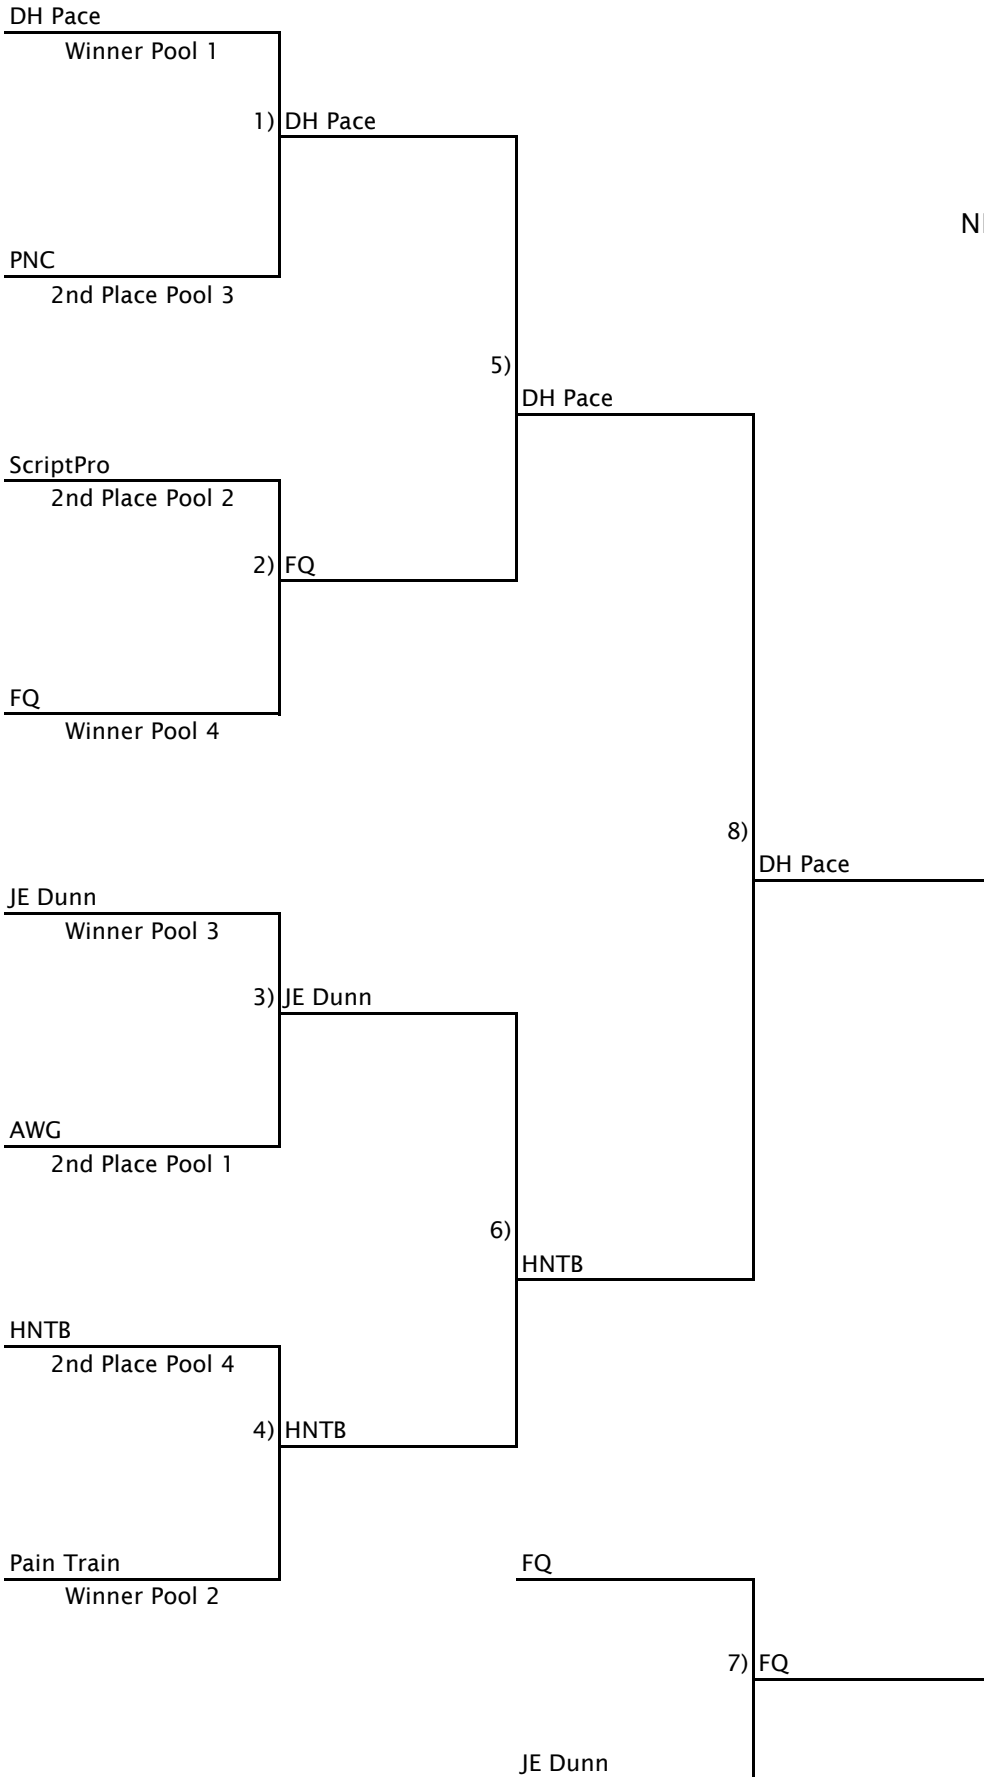

KANSAS CITY CORPORATE CHALLENGE
DODGEBALL
DIVISION B

TUESDAY
MAY 10, 2022

NEW CENTURY FIELDHOUSE
551 NEW CENTURY PKWY
NEW CENTURY, KS