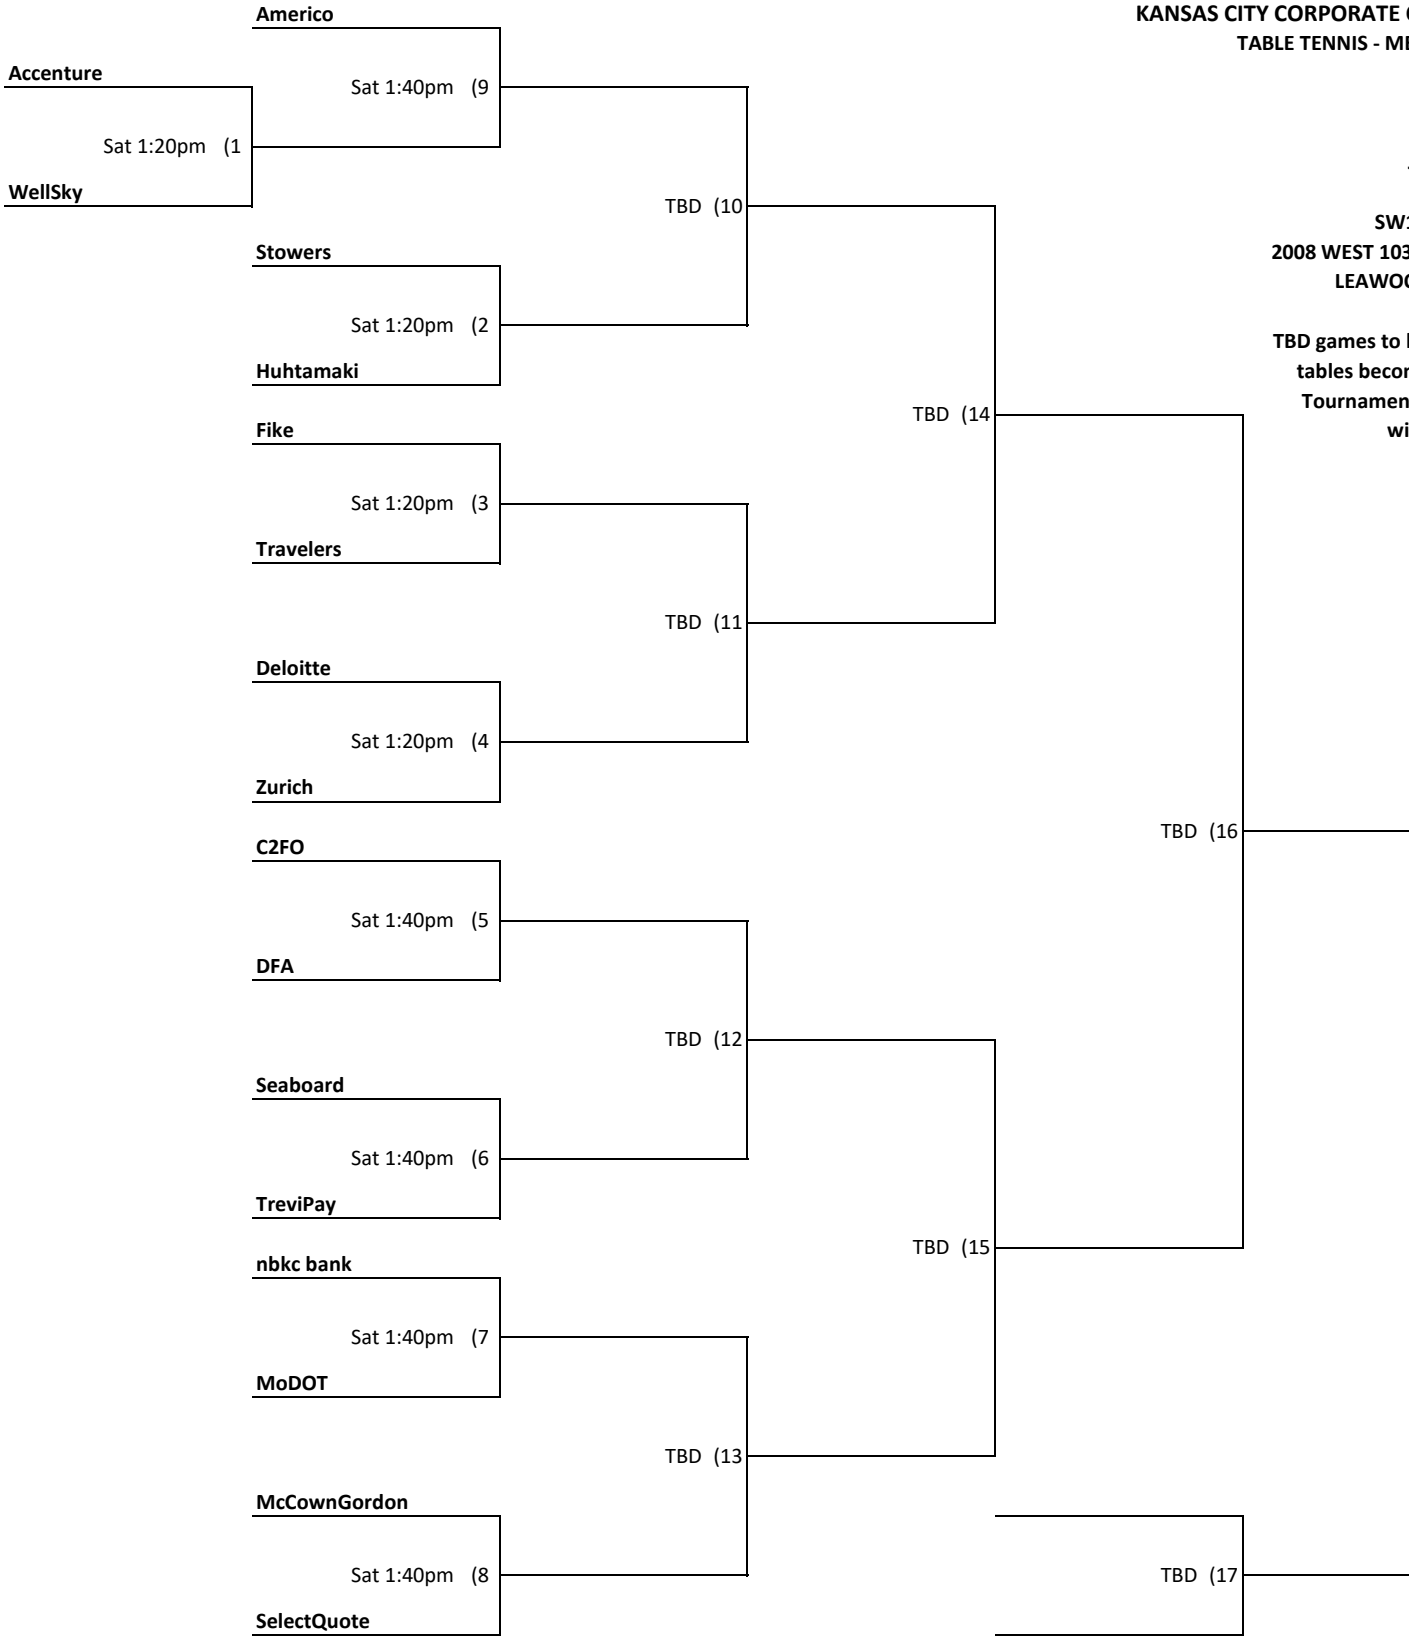

**KANSAS CITY CORPORATE CHALLENGE
TABLE TENNIS - MEN'S SINGLES
DIVISION D**

**SATURDAY
JUNE 3, 2023**

**SW19 ACADEMY
2008 WEST 103RD TERRACE
LEAWOOD, KS 66206**

**TBD games to be played as
tables become available.
Tournament completed
within 3 hours.**