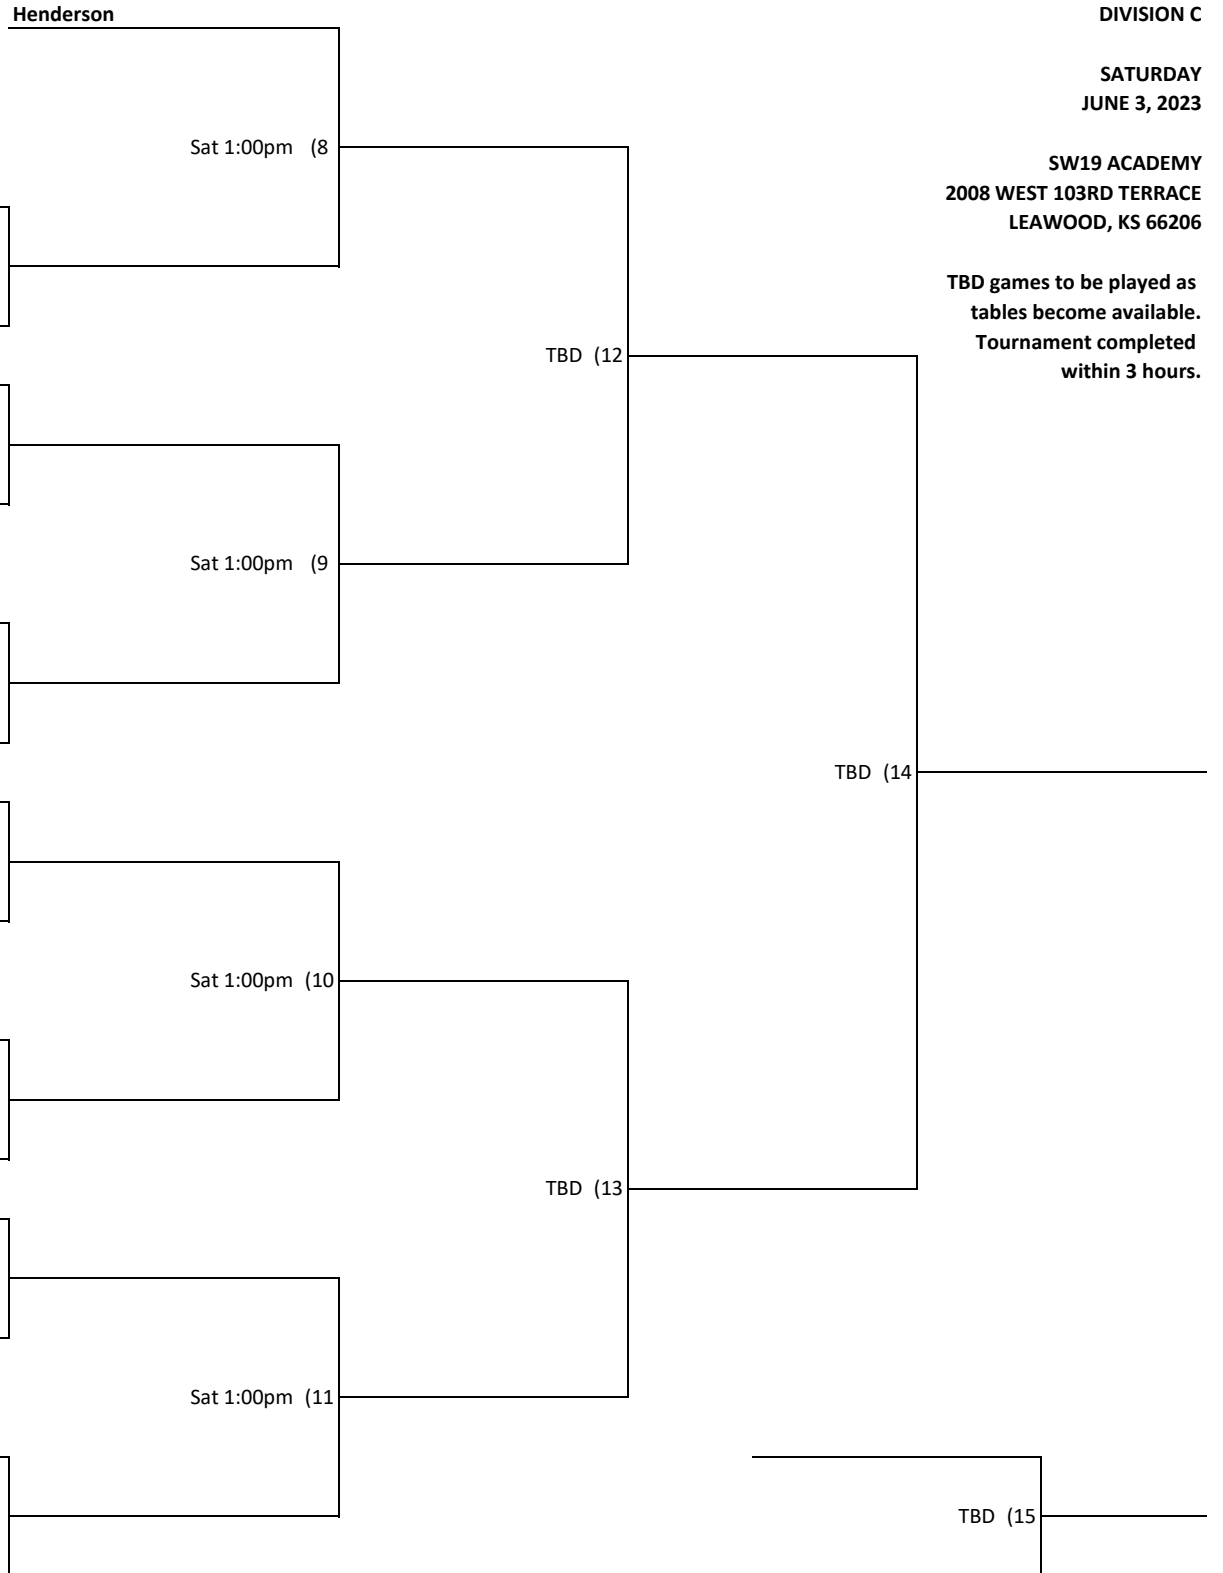

**KANSAS CITY CORPORATE CHALLENGE
TABLE TENNIS - MEN'S SINGLES
DIVISION C**

**SATURDAY
JUNE 3, 2023**

**SW19 ACADEMY
2008 WEST 103RD TERRACE
LEAWOOD, KS 66206**

**TBD games to be played as
tables become available.
Tournament completed
within 3 hours.**