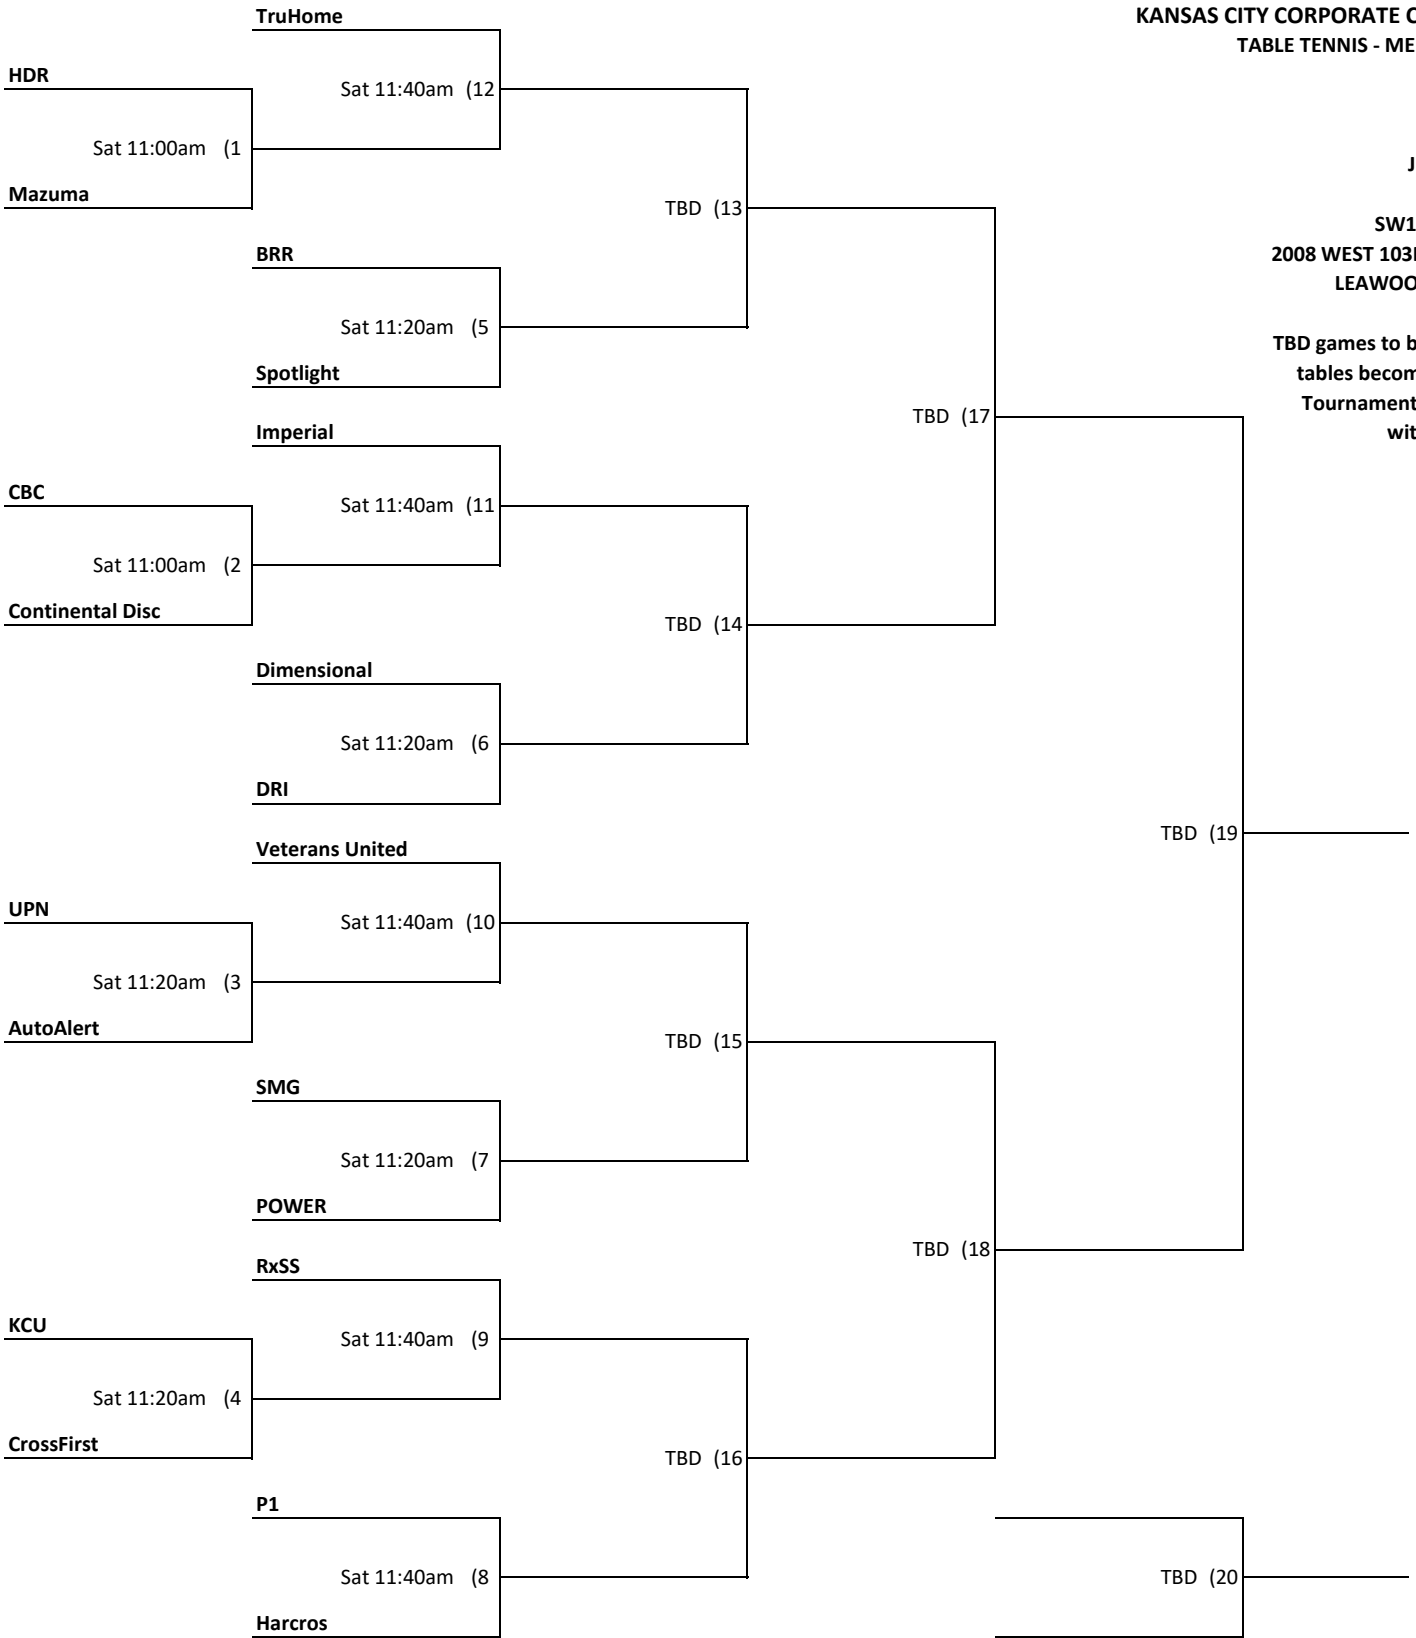

**KANSAS CITY CORPORATE CHALLENGE
TABLE TENNIS - MEN'S SINGLES
DIVISION F**

**SATURDAY
JUNE 3, 2023**

**SW19 ACADEMY
2008 WEST 103RD TERRACE
LEAWOOD, KS 66206**

**TBD games to be played as
tables become available.
Tournament completed
within 3 hours.**