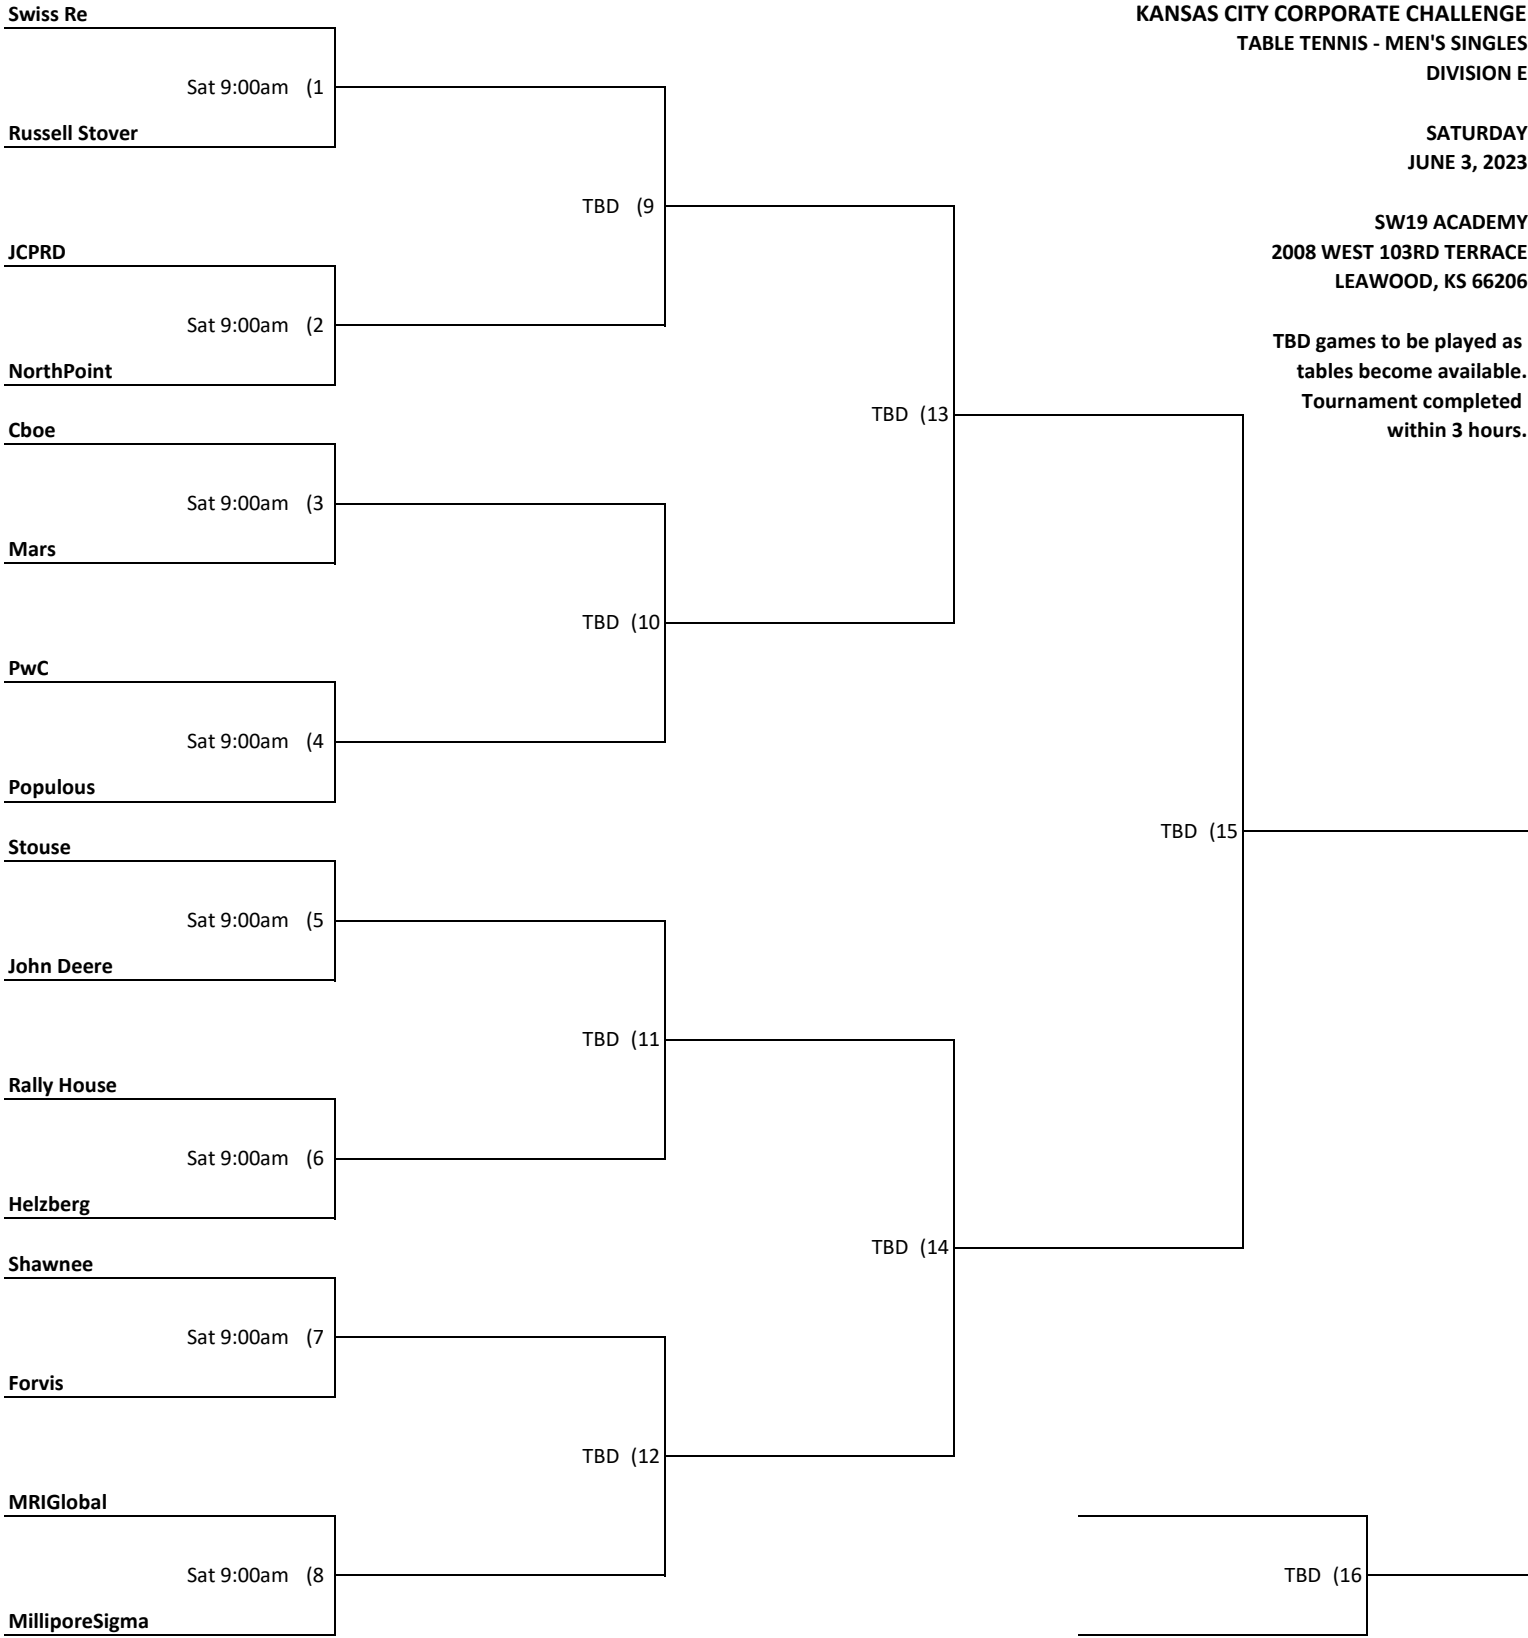

**KANSAS CITY CORPORATE CHALLENGE
TABLE TENNIS - MEN'S SINGLES
DIVISION E**

**SATURDAY
JUNE 3, 2023**

**SW19 ACADEMY
2008 WEST 103RD TERRACE
LEAWOOD, KS 66206**

**TBD games to be played as
tables become available.
Tournament completed
within 3 hours.**