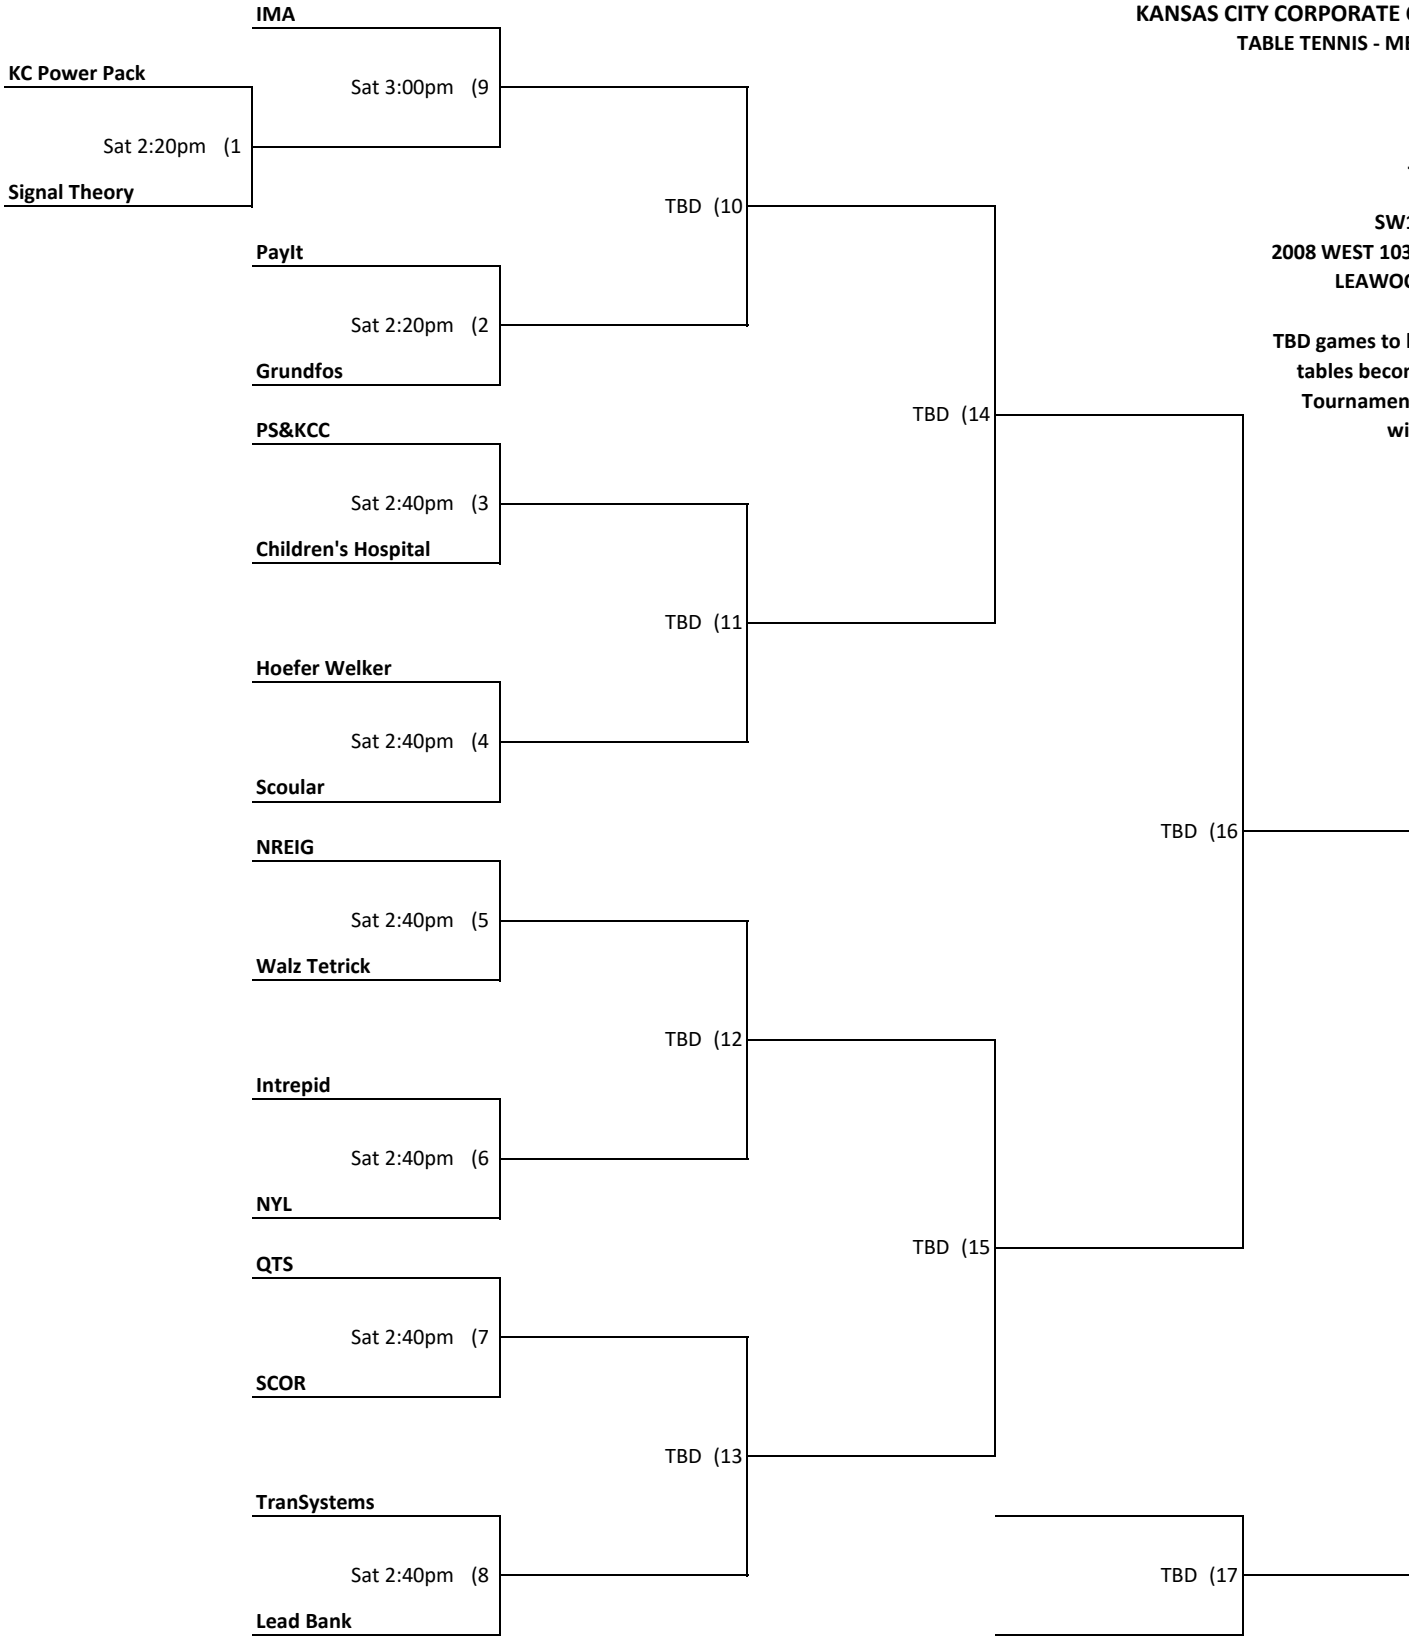

**KANSAS CITY CORPORATE CHALLENGE
TABLE TENNIS - MEN'S SINGLES
DIVISION G**

**SATURDAY
JUNE 3, 2023**

**SW19 ACADEMY
2008 WEST 103RD TERRACE
LEAWOOD, KS 66206**

**TBD games to be played as
tables become available.
Tournament completed
within 3 hours.**