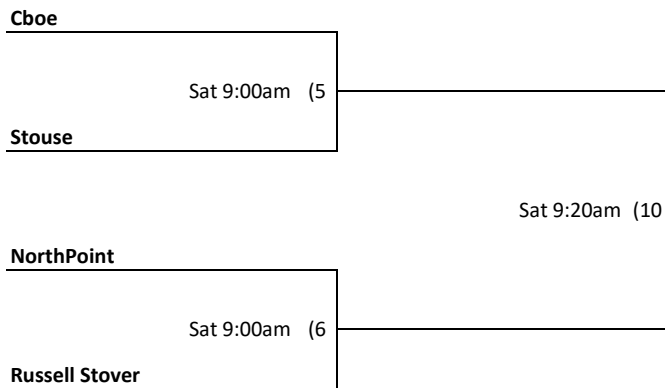

Sat 2:40pm (9)

TBD (12)

Sat 2:40pm (10)

TBD (14)

**KANSAS CITY CORPORATE CHALLENGE
TABLE TENNIS - MIXED DOUBLES
DIVISION E**

**SATURDAY
JUNE 3, 2023**

**SW19 ACADEMY
208 WEST 103RD TERRACE
LEAWOOD, KS 66206**

**TBD games to be played as
tables become available.
Tournament completed
within 3 hours.**

Populous

MRIGlobal

**KANSAS CITY CORPORATE CHALLENGE
TABLE TENNIS - MIXED DOUBLES
DIVISION F**

**SATURDAY
JUNE 3, 2023**

**SW19 ACADEMY
2008 WEST 103RD TERRACE
LEAWOOD, KS 66206**

**TBD games to be played as
tables become available.
Tournament completed
within 3 hours.**

SMG

Sat 11:40am (1)

HDR

P1

Sat 11:40am (2)

BRR