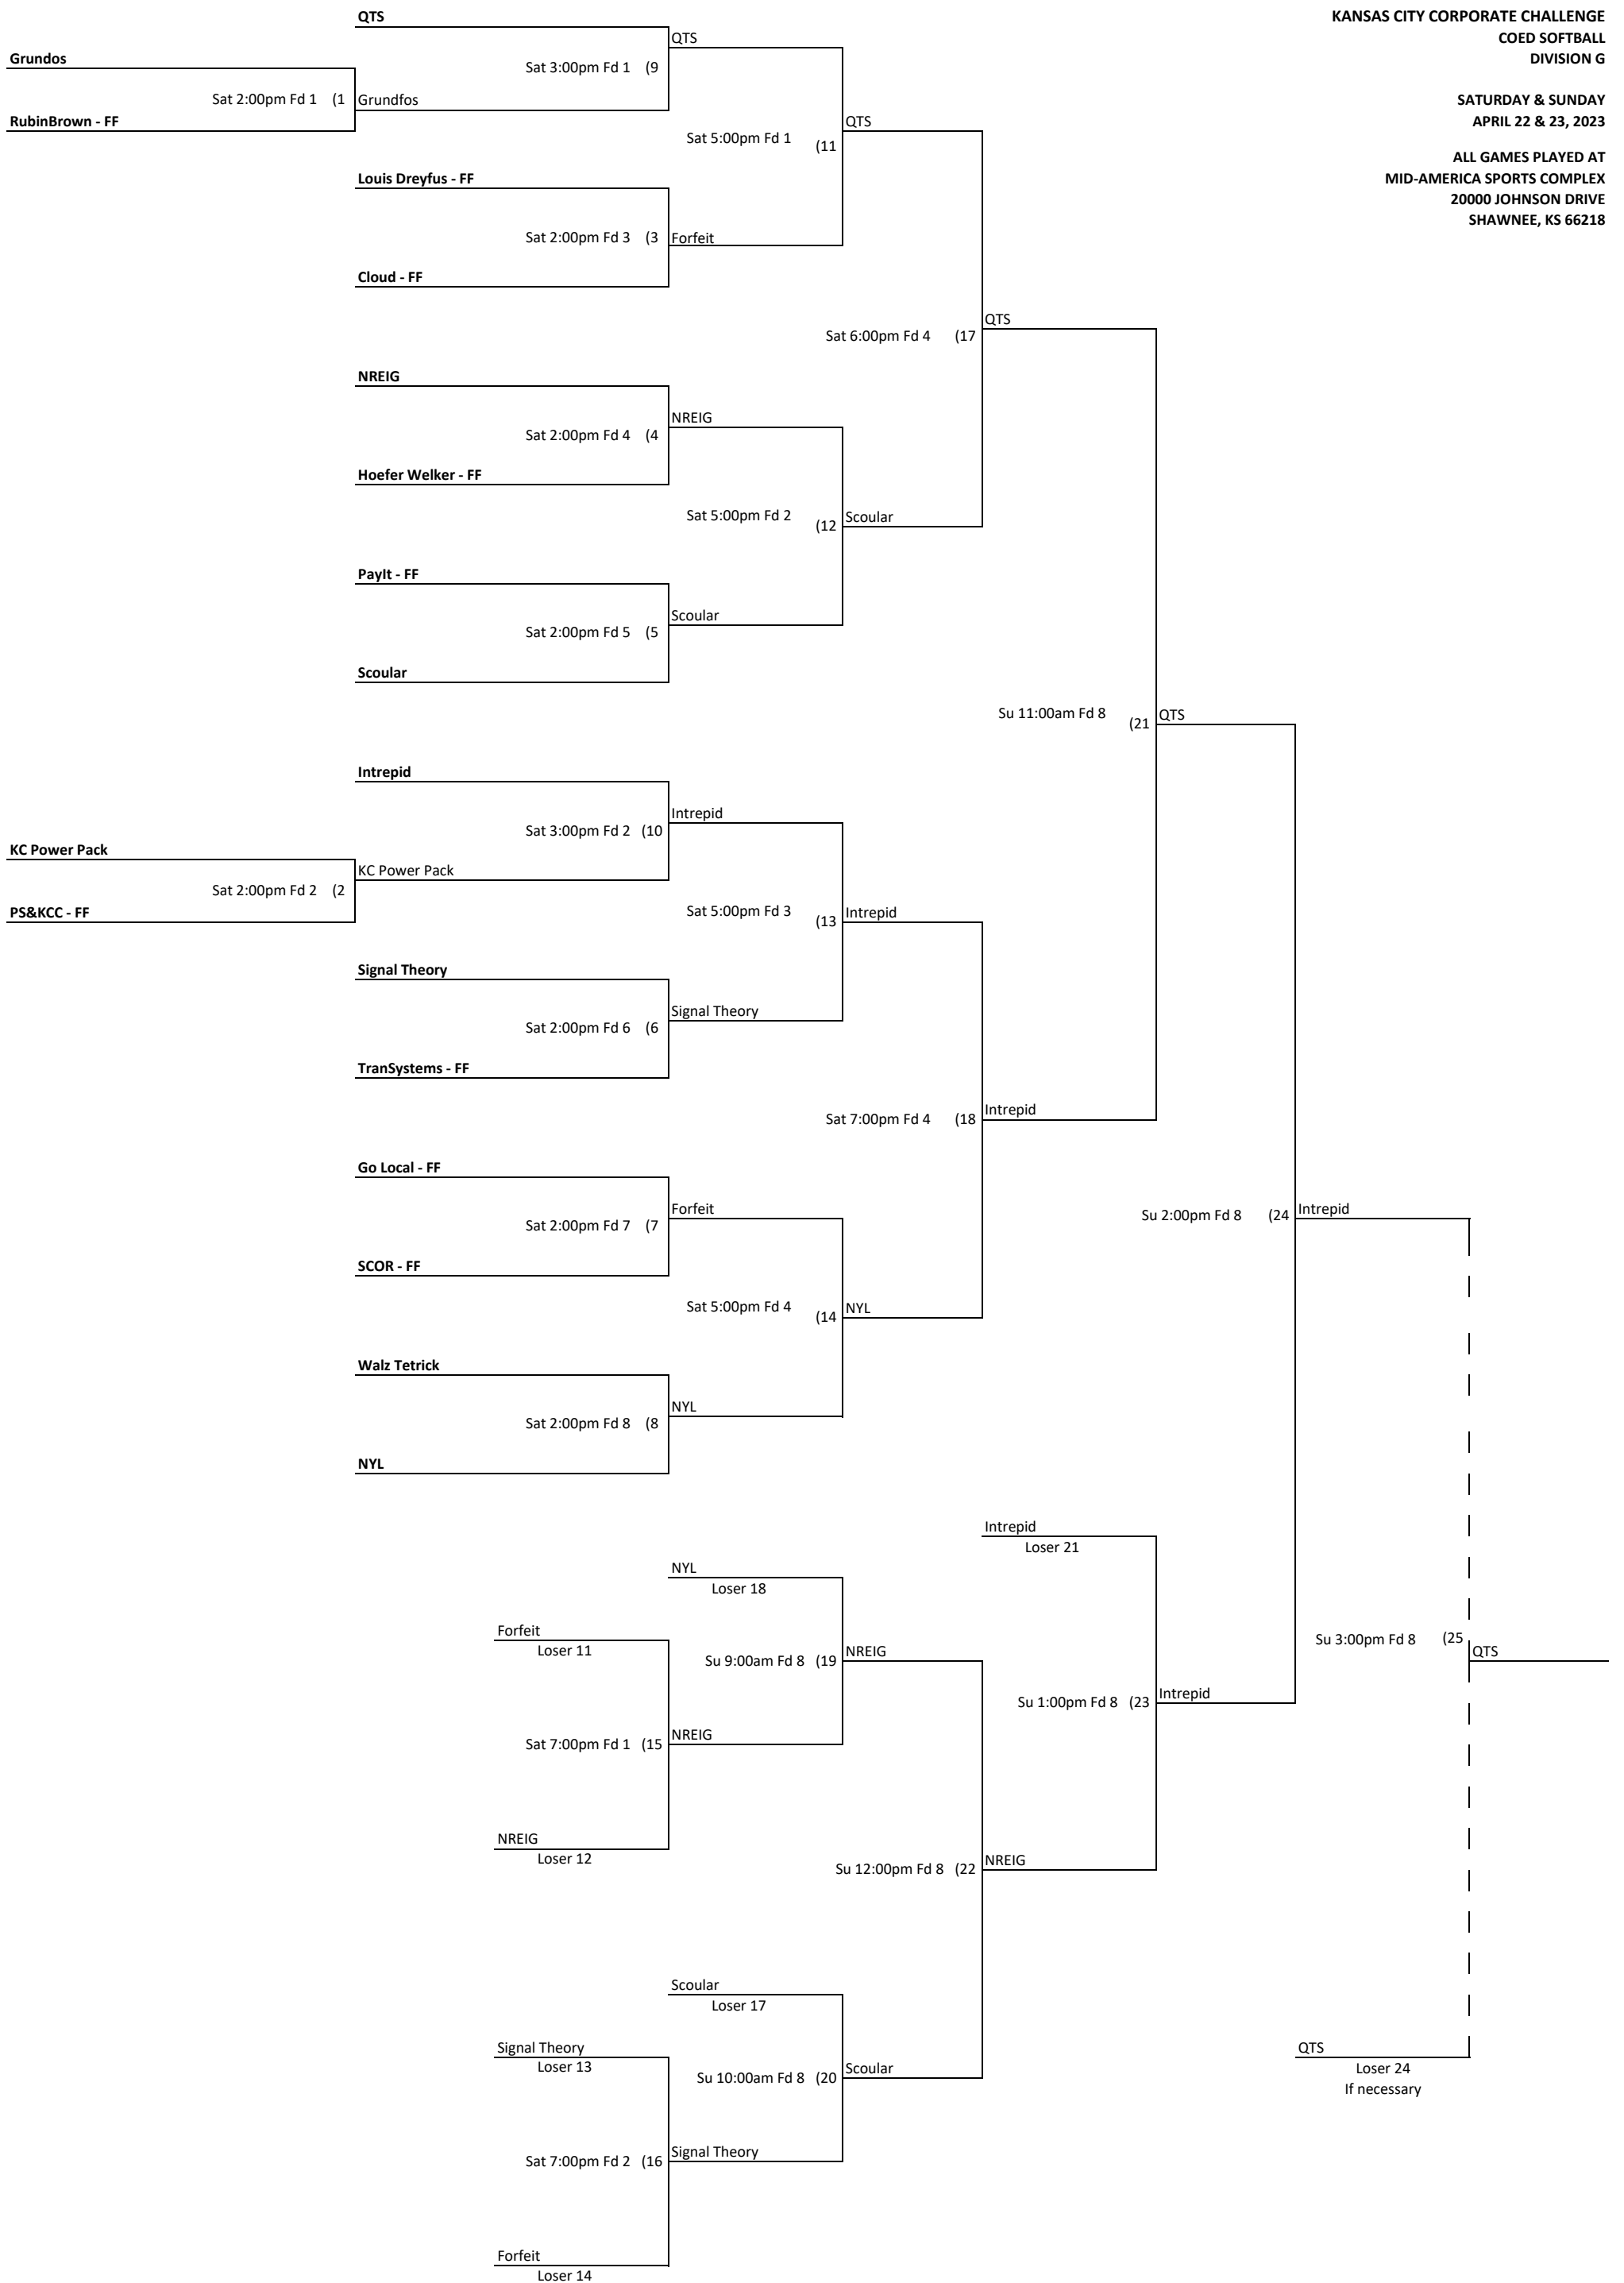

**KANSAS CITY CORPORATE CHALLENGE
COED SOFTBALL
DIVISION G**

**SATURDAY & SUNDAY
APRIL 22 & 23, 2023**

**ALL GAMES PLAYED AT
MID-AMERICA SPORTS COMPLEX
20000 JOHNSON DRIVE
SHAWNEE, KS 66218**