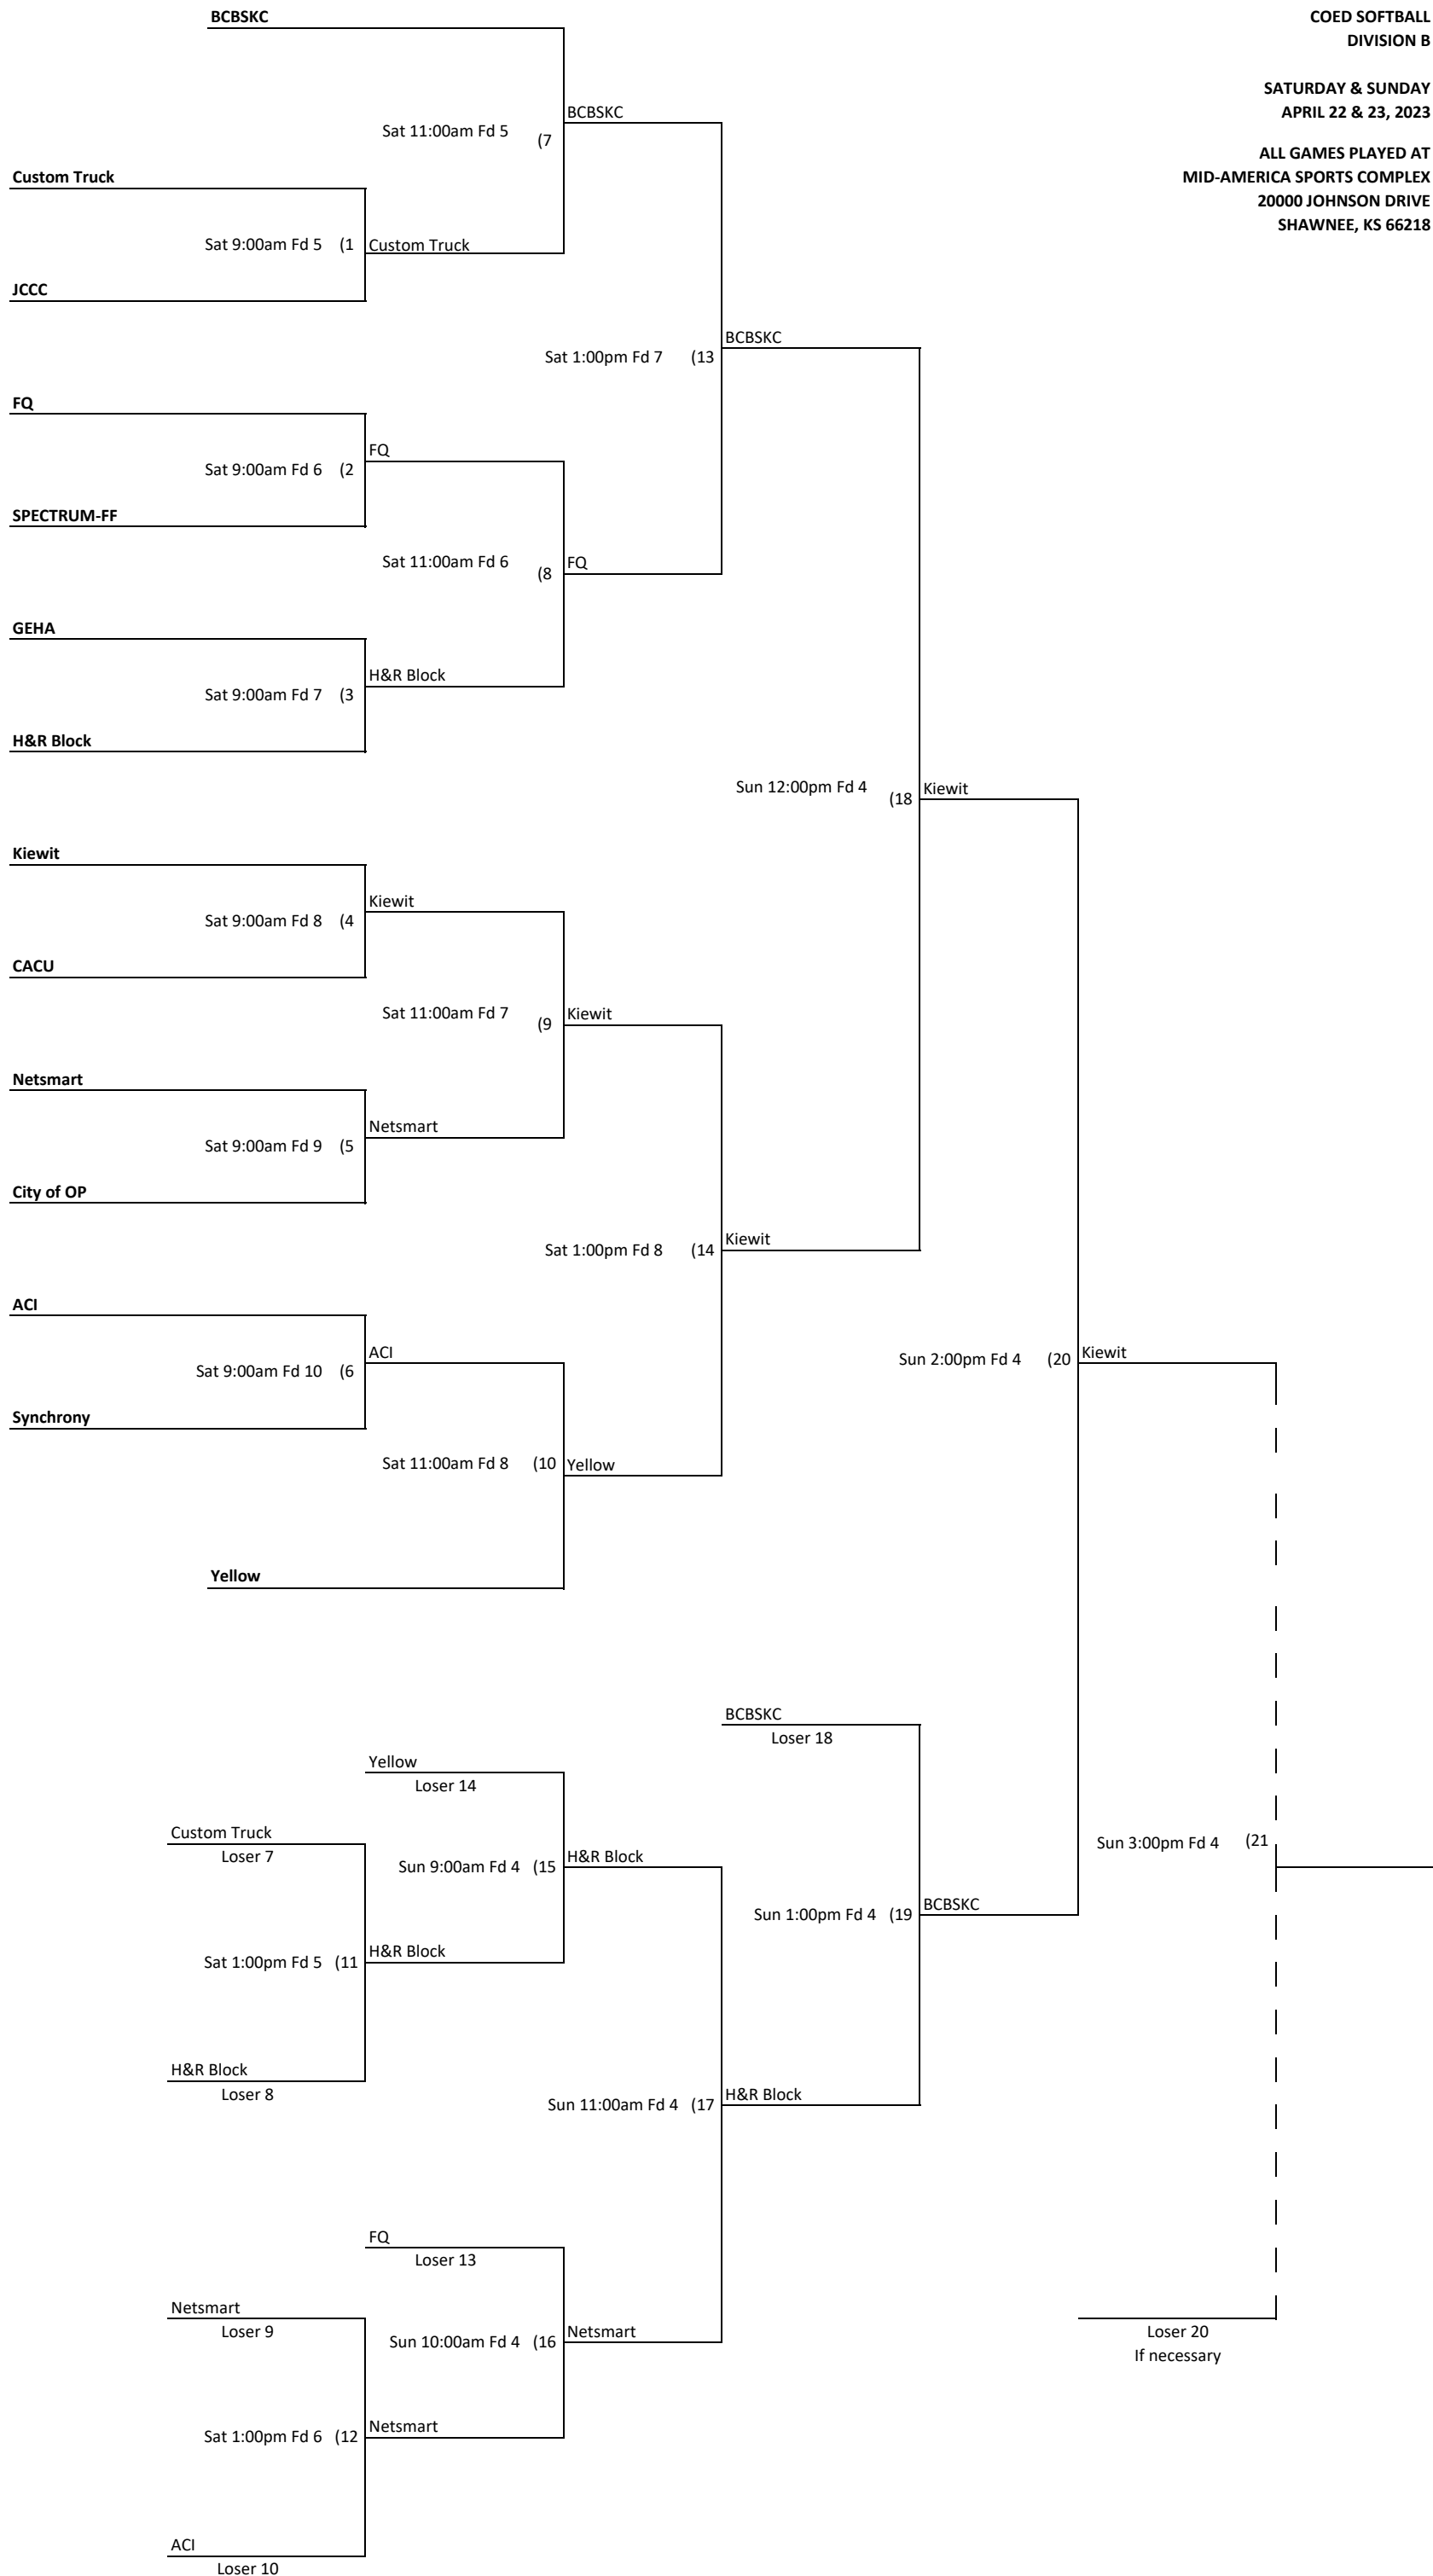

SATURDAY & SUNDAY
APRIL 22 & 23, 2023

ALL GAMES PLAYED AT
MID-AMERICA SPORTS COMPLEX
20000 JOHNSON DRIVE
SHAWNEE, KS 66218

SATURDAY & SUNDAY
APRIL 22 & 23, 2023

ALL GAMES PLAYED AT
MID-AMERICA SPORTS COMPLEX
20000 JOHNSON DRIVE
SHAWNEE, KS 66218