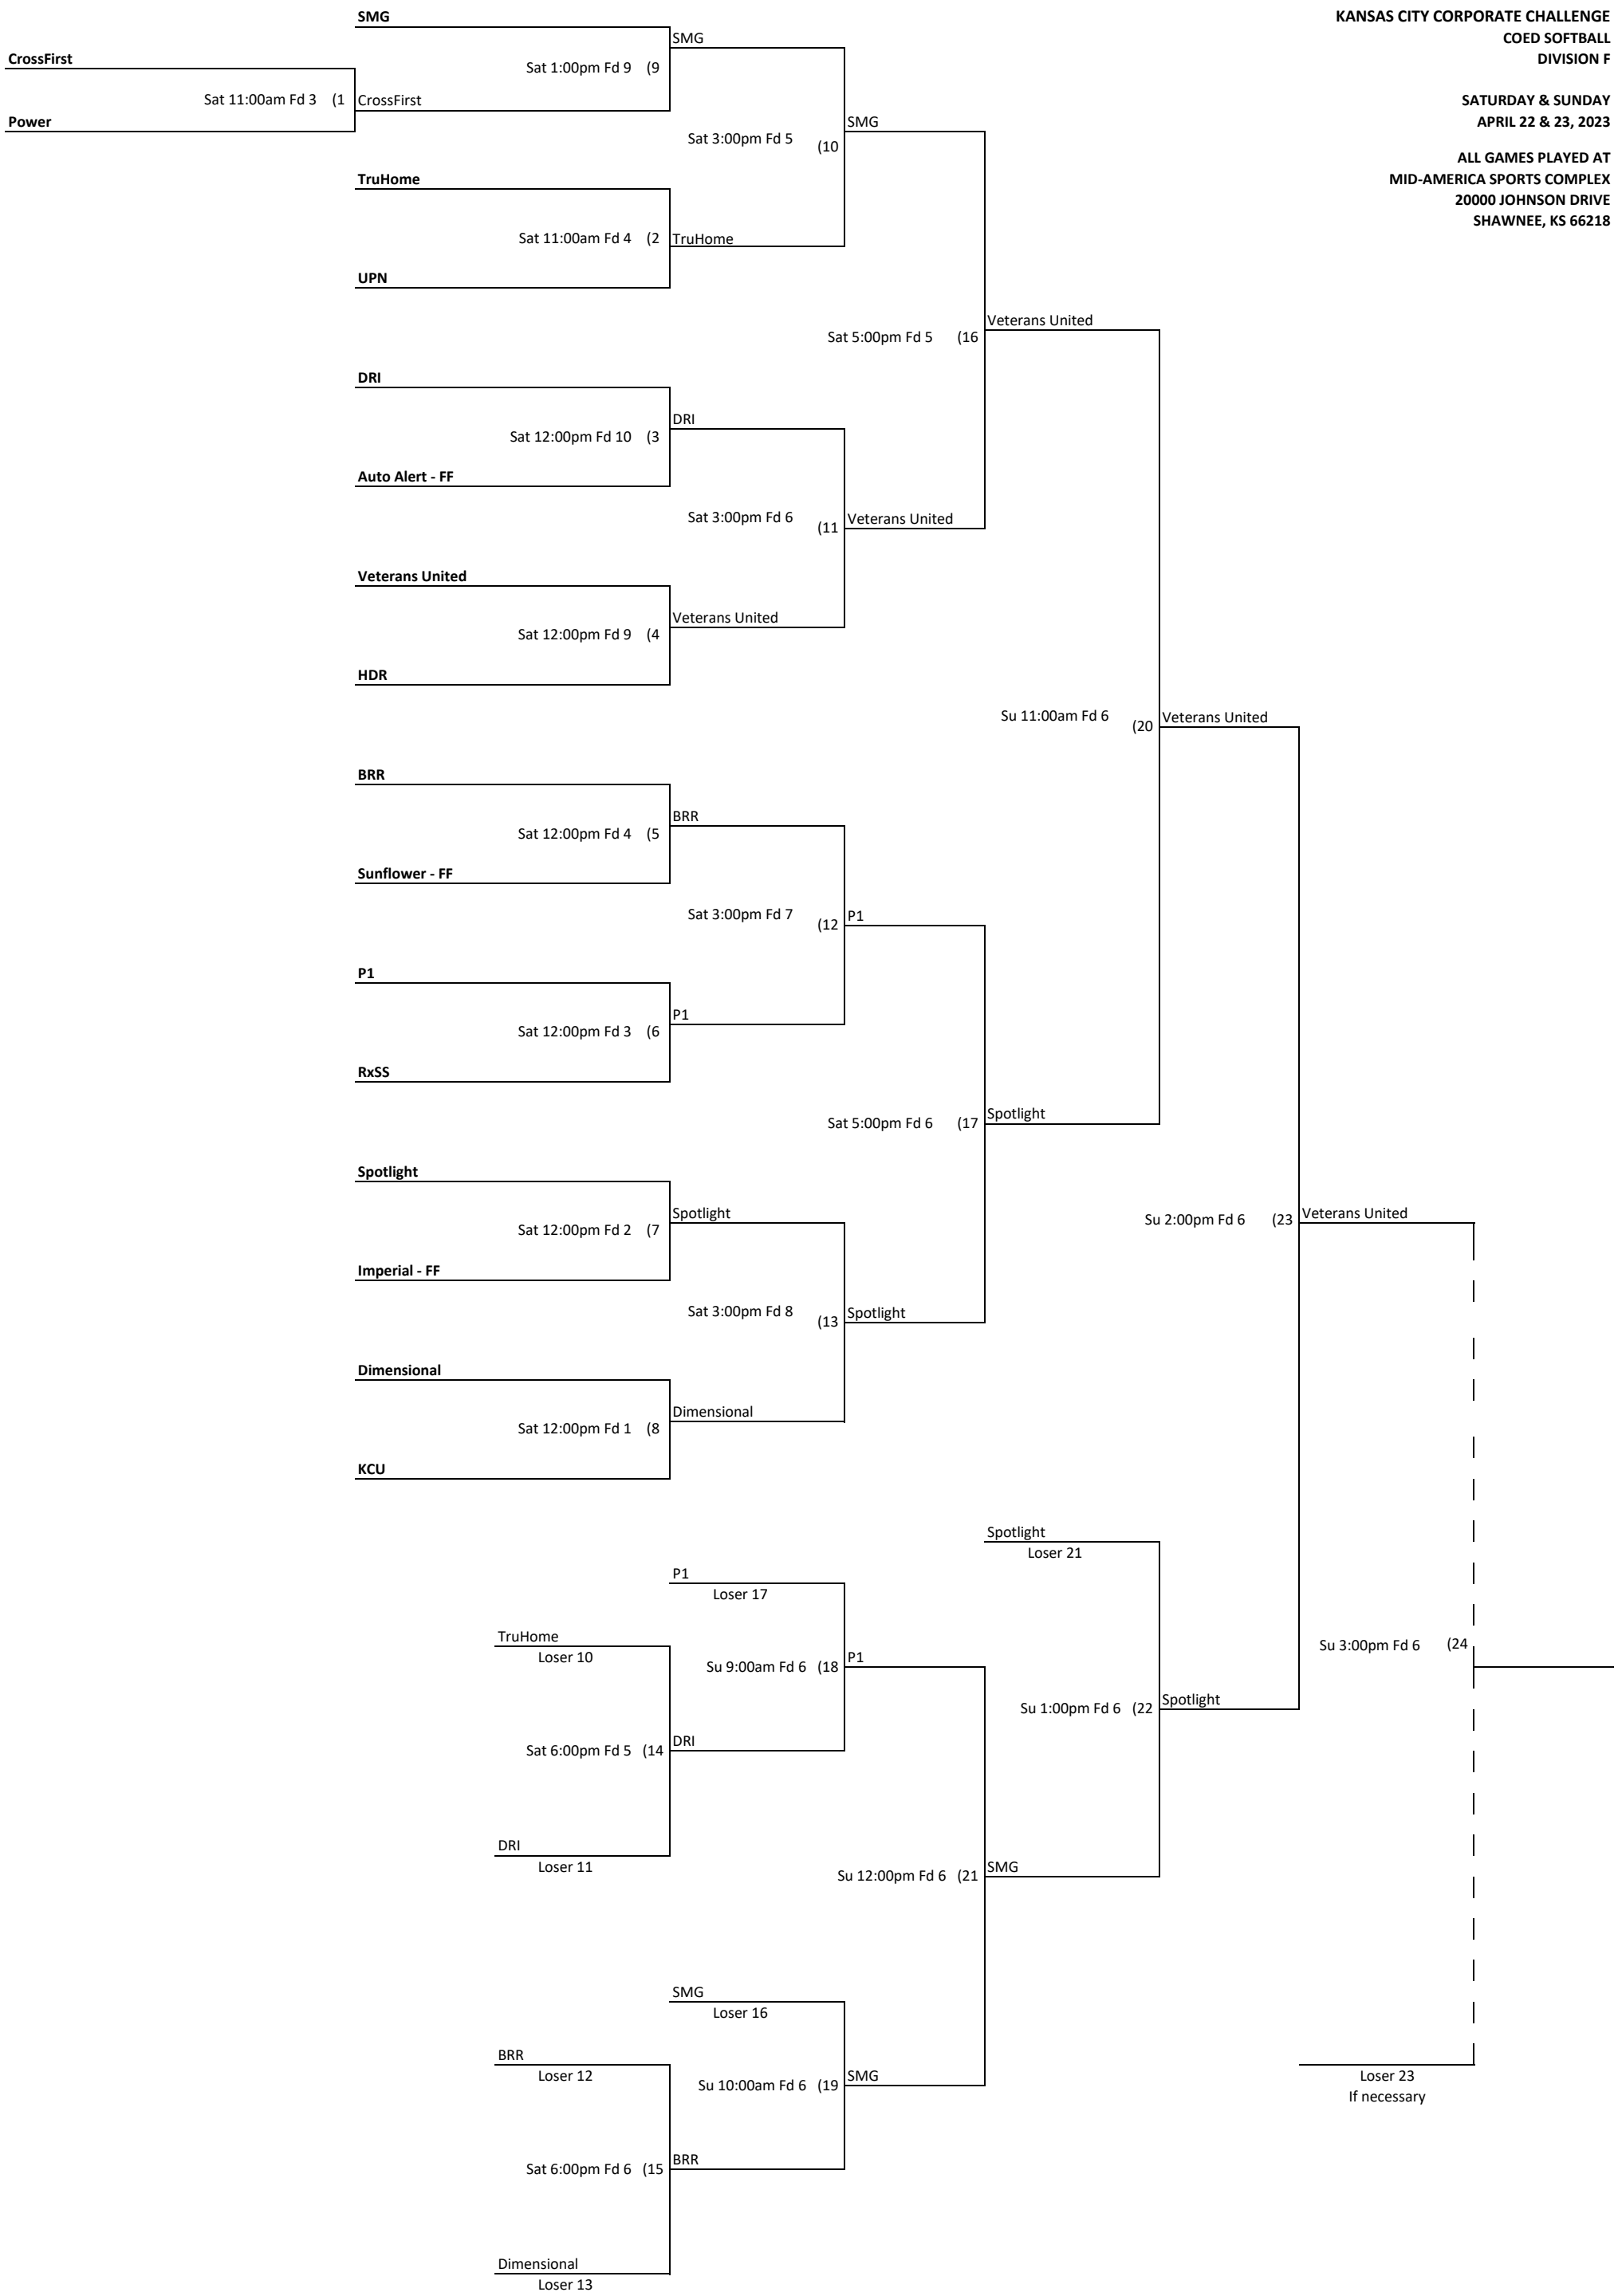

**KANSAS CITY CORPORATE CHALLENGE
COED SOFTBALL
DIVISION F**

**SATURDAY & SUNDAY
APRIL 22 & 23, 2023**

**ALL GAMES PLAYED AT
MID-AMERICA SPORTS COMPLEX
20000 JOHNSON DRIVE
SHAWNEE, KS 66218**