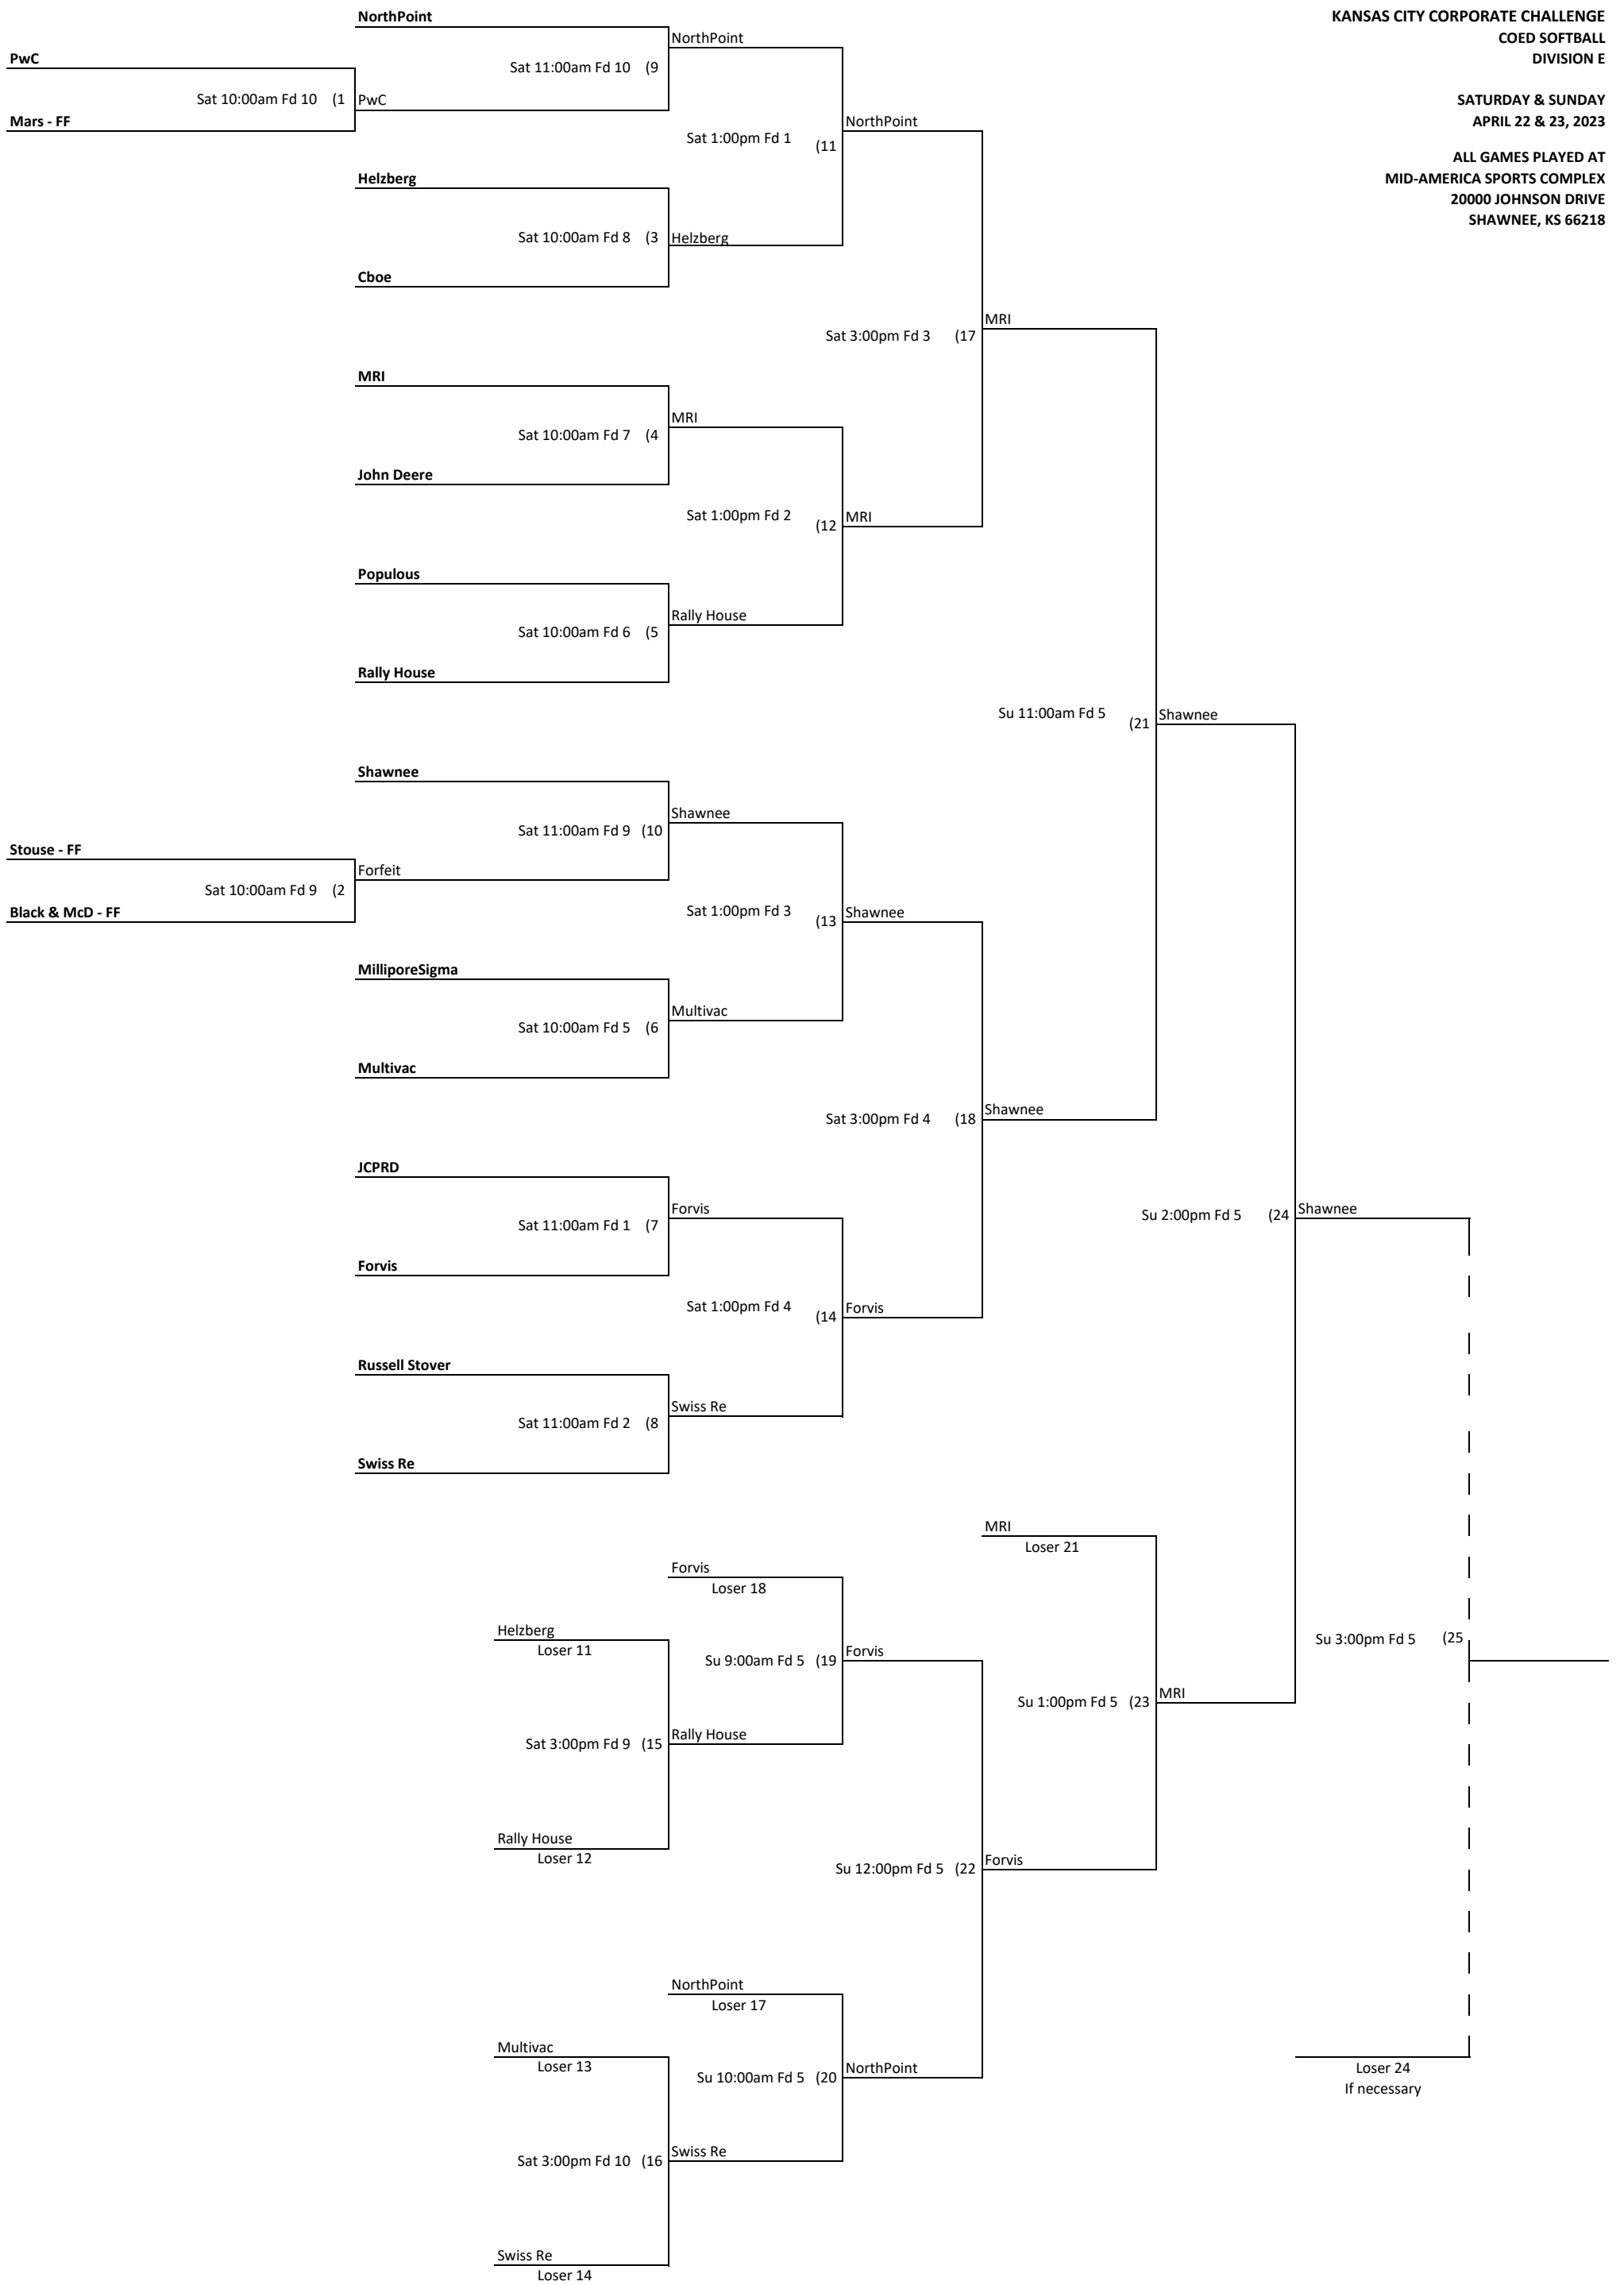

**KANSAS CITY CORPORATE CHALLENGE
COED SOFTBALL
DIVISION E**

**SATURDAY & SUNDAY
APRIL 22 & 23, 2023**

**ALL GAMES PLAYED AT
MID-AMERICA SPORTS COMPLEX
20000 JOHNSON DRIVE
SHAWNEE, KS 66218**