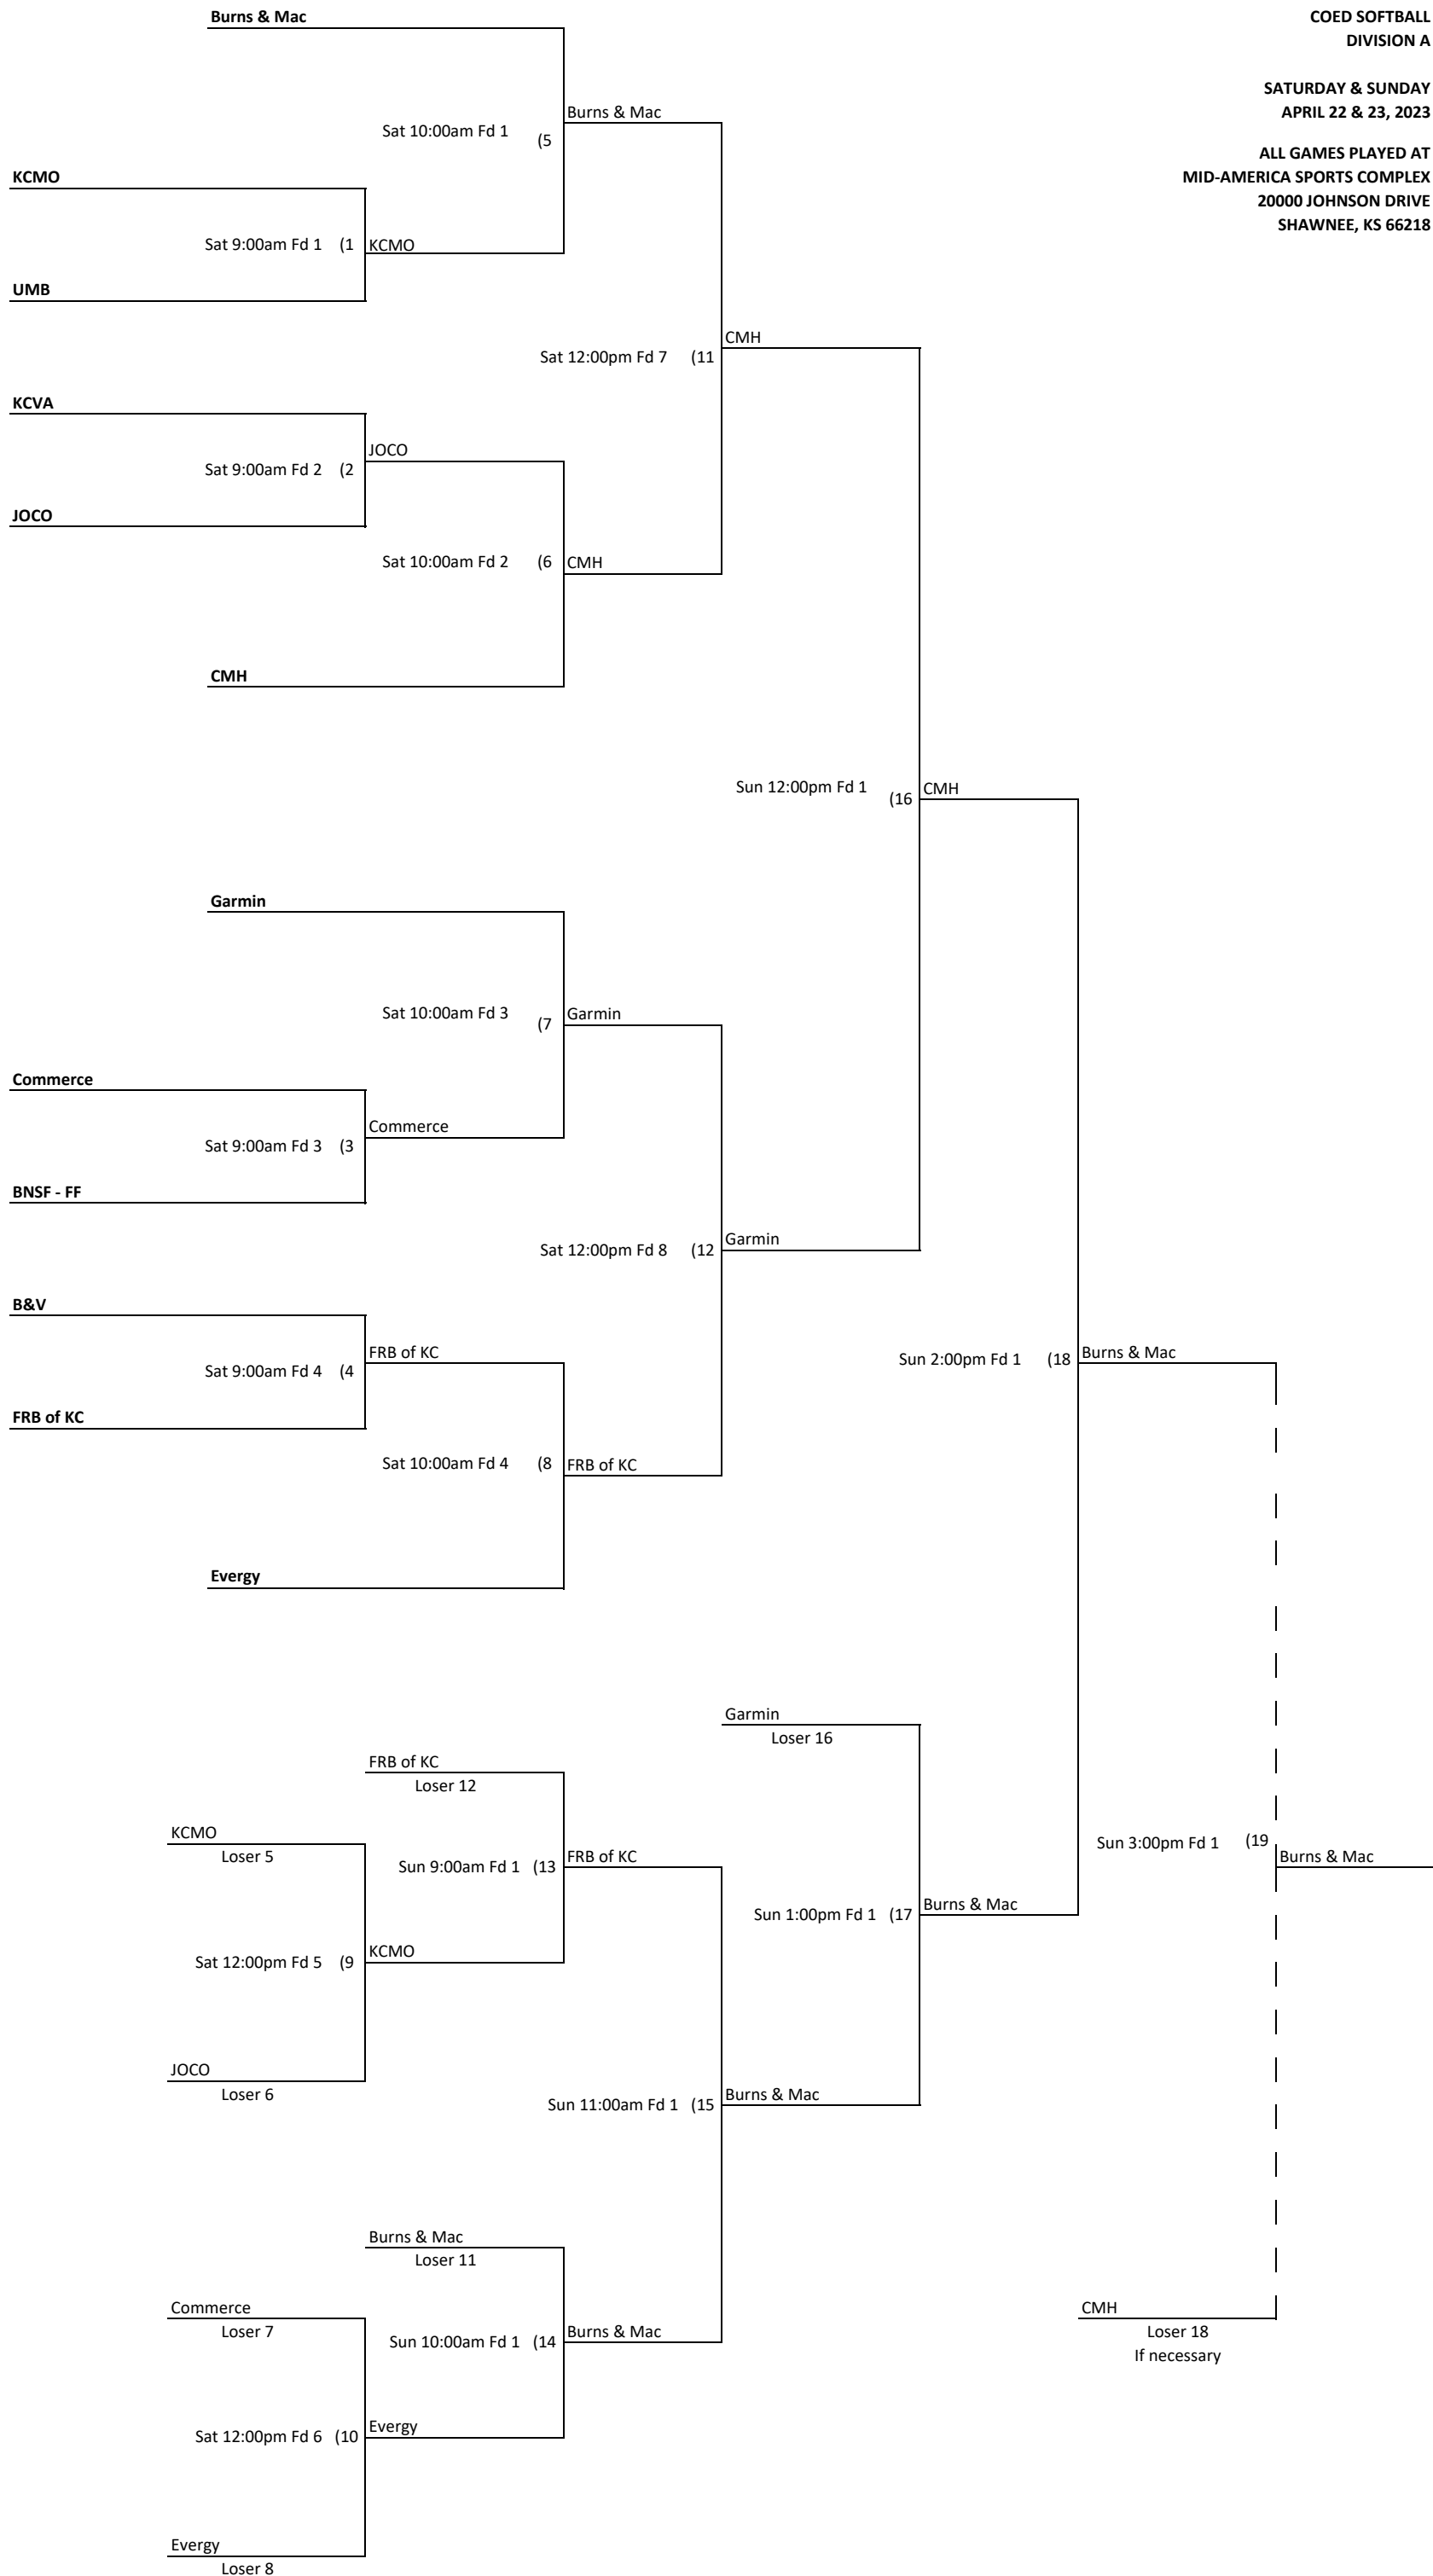

SATURDAY & SUNDAY
APRIL 22 & 23, 2023

ALL GAMES PLAYED AT
MID-AMERICA SPORTS COMPLEX
20000 JOHNSON DRIVE
SHAWNEE, KS 66218

SATURDAY & SUNDAY
APRIL 22 & 23, 2023

ALL GAMES PLAYED AT
MID-AMERICA SPORTS COMPLEX
20000 JOHNSON DRIVE
SHAWNEE, KS 66218