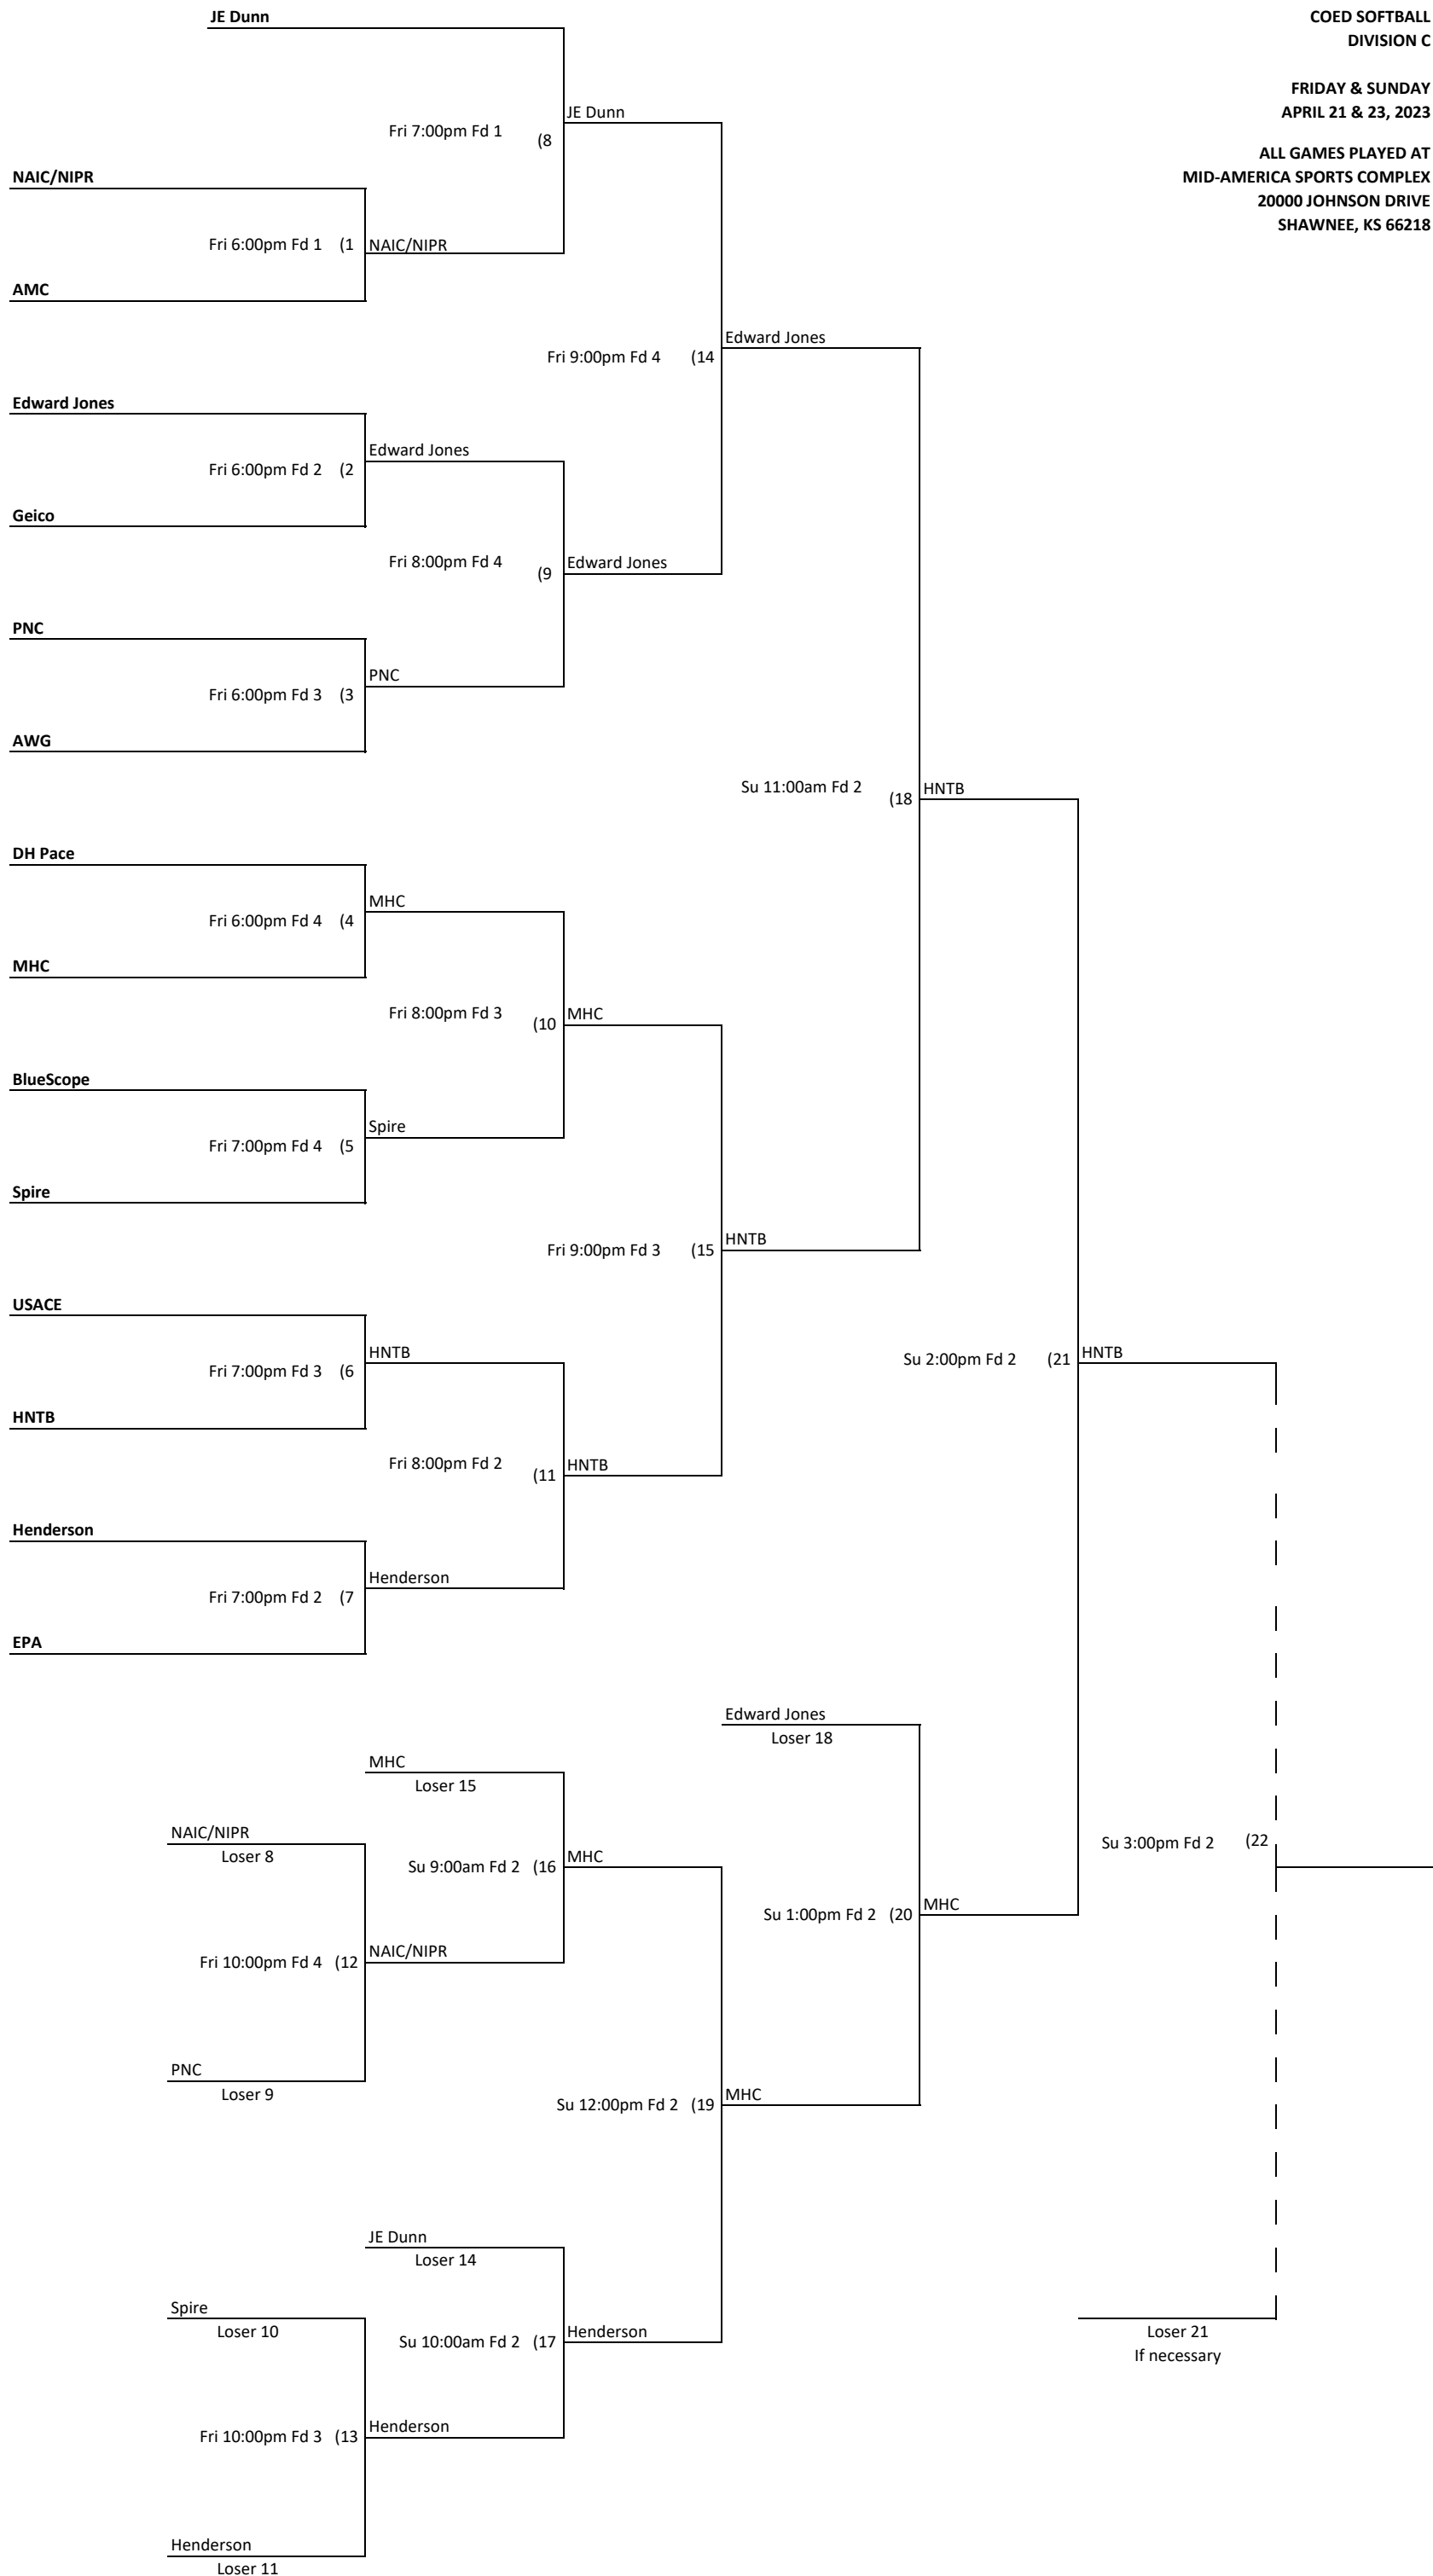

FRIDAY & SUNDAY
APRIL 21 & 23, 2023

ALL GAMES PLAYED AT
MID-AMERICA SPORTS COMPLEX
20000 JOHNSON DRIVE
SHAWNEE, KS 66218