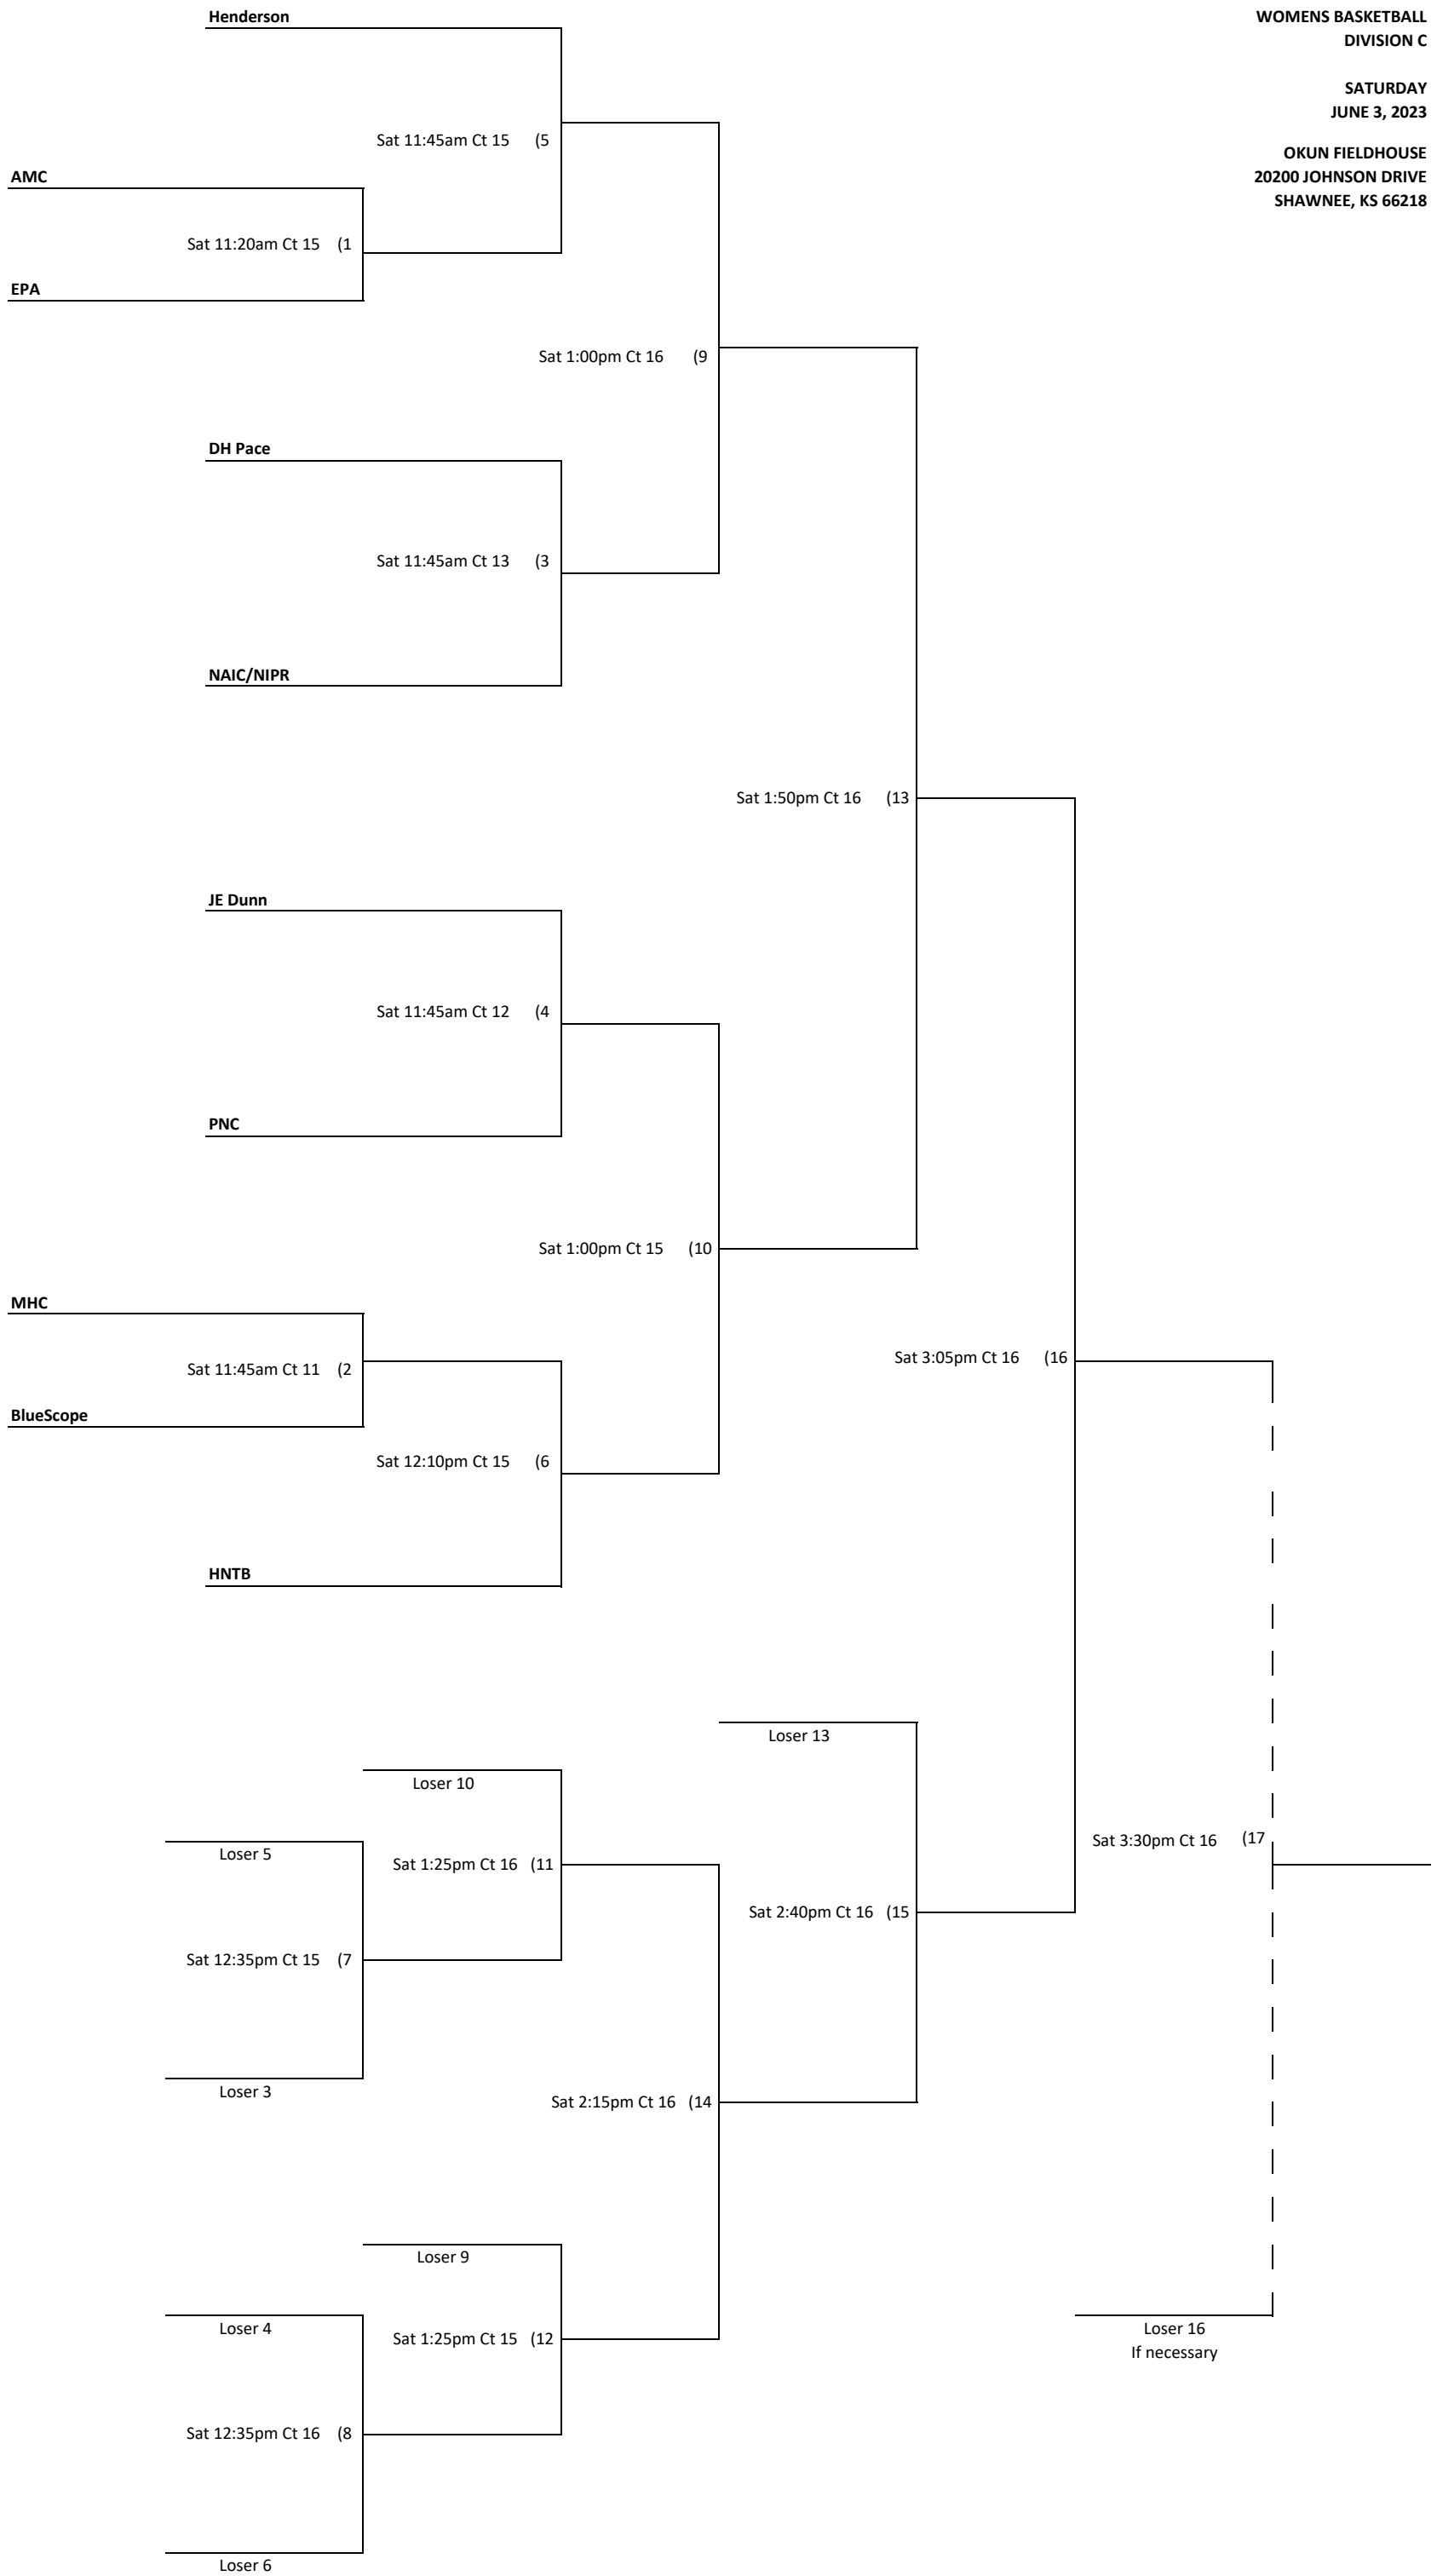

SATURDAY
JUNE 3, 2023

OKUN FIELDHOUSE
20200 JOHNSON DRIVE
SHAWNEE, KS 66218

SATURDAY
JUNE 3, 2023

OKUN FIELDHOUSE
20200 JOHNSON DRIVE
SHAWNEE, KS 66218

SATURDAY
JUNE 3, 2023

OKUN FIELDHOUSE
20200 JOHNSON DRIVE
SHAWNEE, KS 66218

SATURDAY
JUNE 3, 2023

OKUN FIELDHOUSE
20200 JOHNSON DRIVE
SHAWNEE, KS 66218

SATURDAY
JUNE 3, 2023

OKUN FIELDHOUSE
20200 JOHNSON DRIVE
SHAWNEE, KS 66218