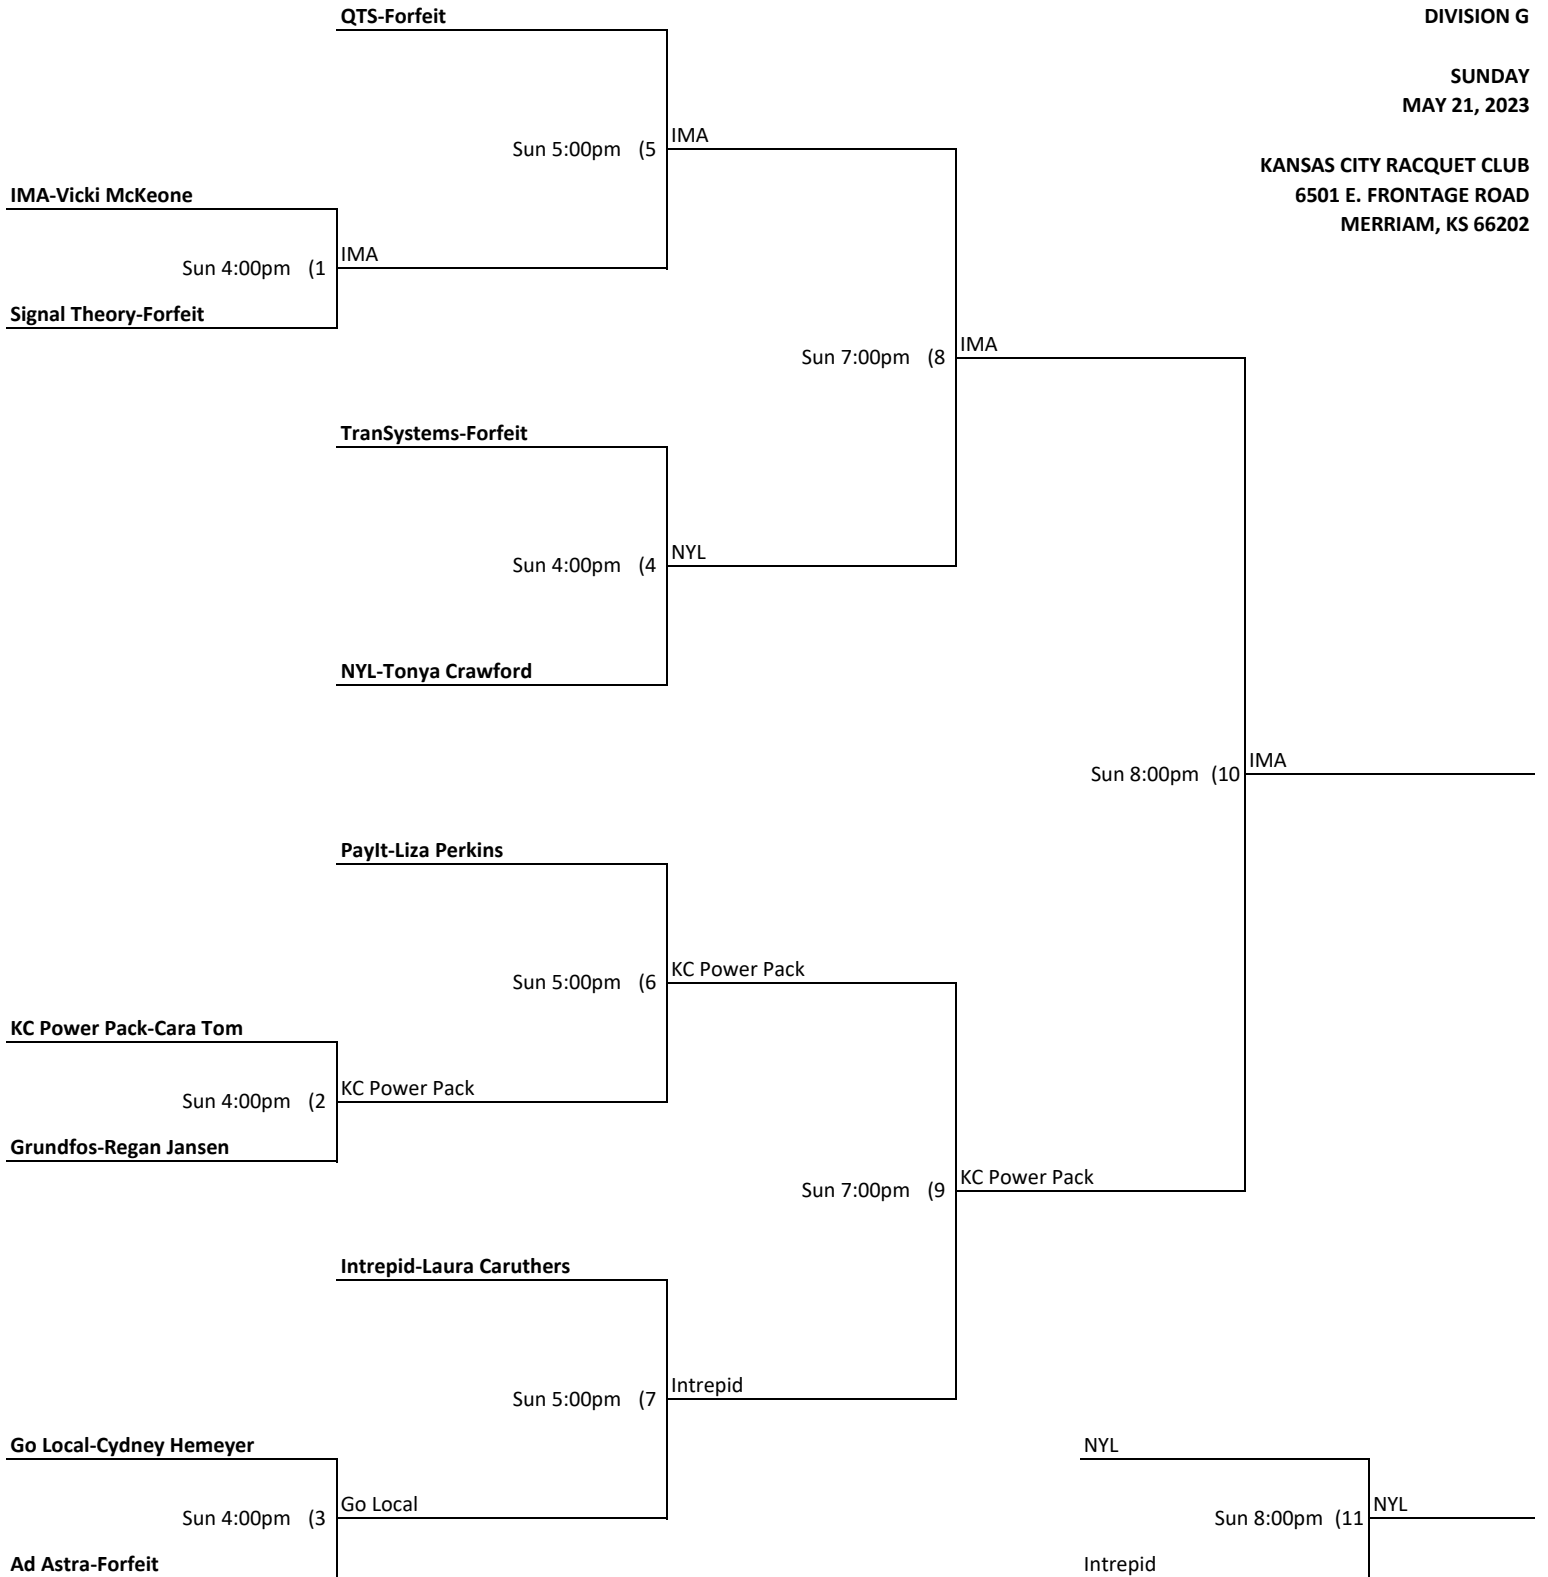

**KANSAS CITY CORPORATE CHALLENGE
TENNIS - WOMEN'S SINGLES
DIVISION G**

**SUNDAY
MAY 21, 2023**

**KANSAS CITY RACQUET CLUB
6501 E. FRONTAGE ROAD
MERRIAM, KS 66202**