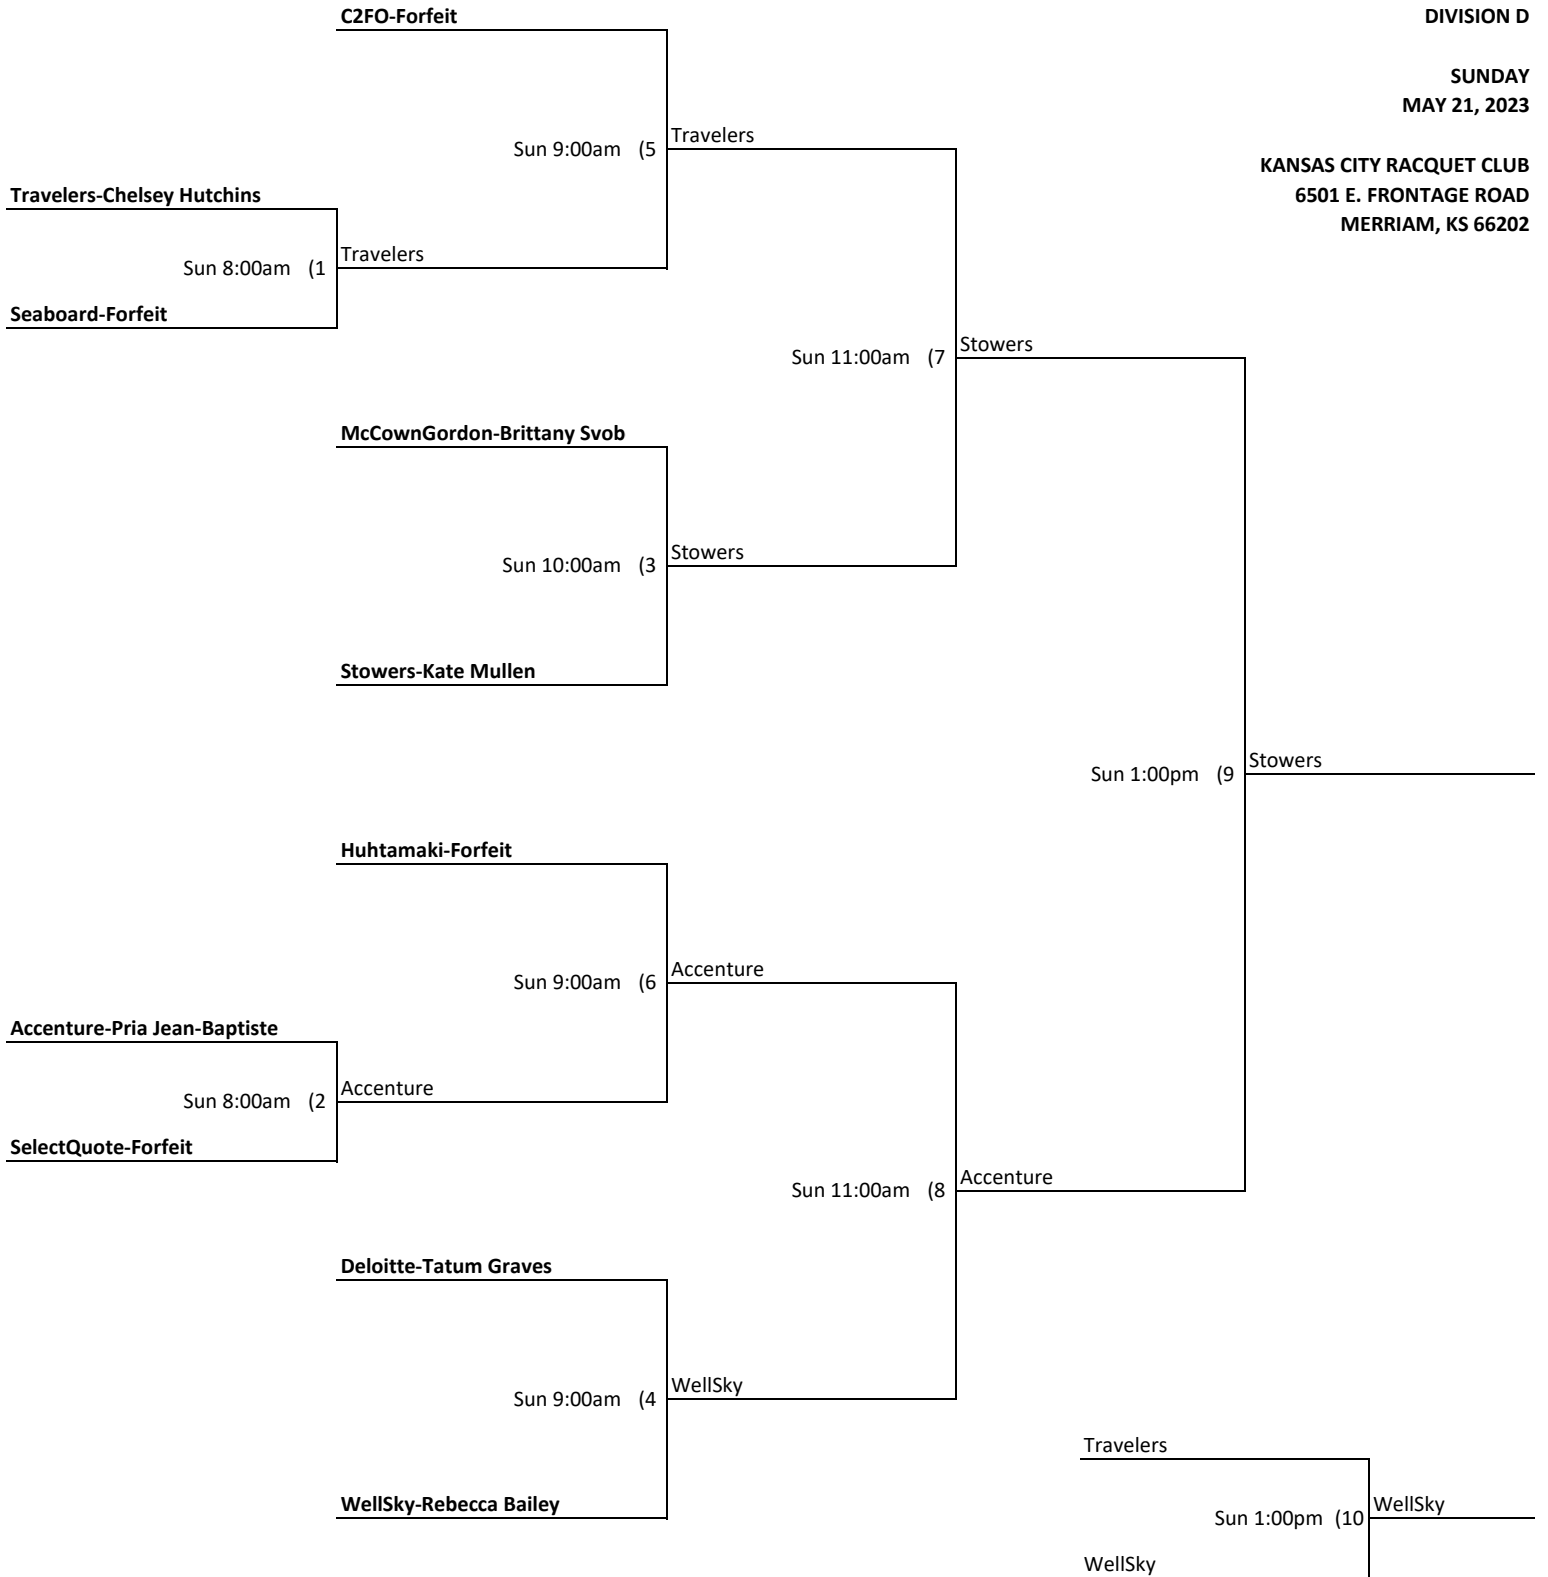

**KANSAS CITY CORPORATE CHALLENGE
TENNIS - WOMEN'S SINGLES
DIVISION D**

**SUNDAY
MAY 21, 2023**

**KANSAS CITY RACQUET CLUB
6501 E. FRONTAGE ROAD
MERRIAM, KS 66202**