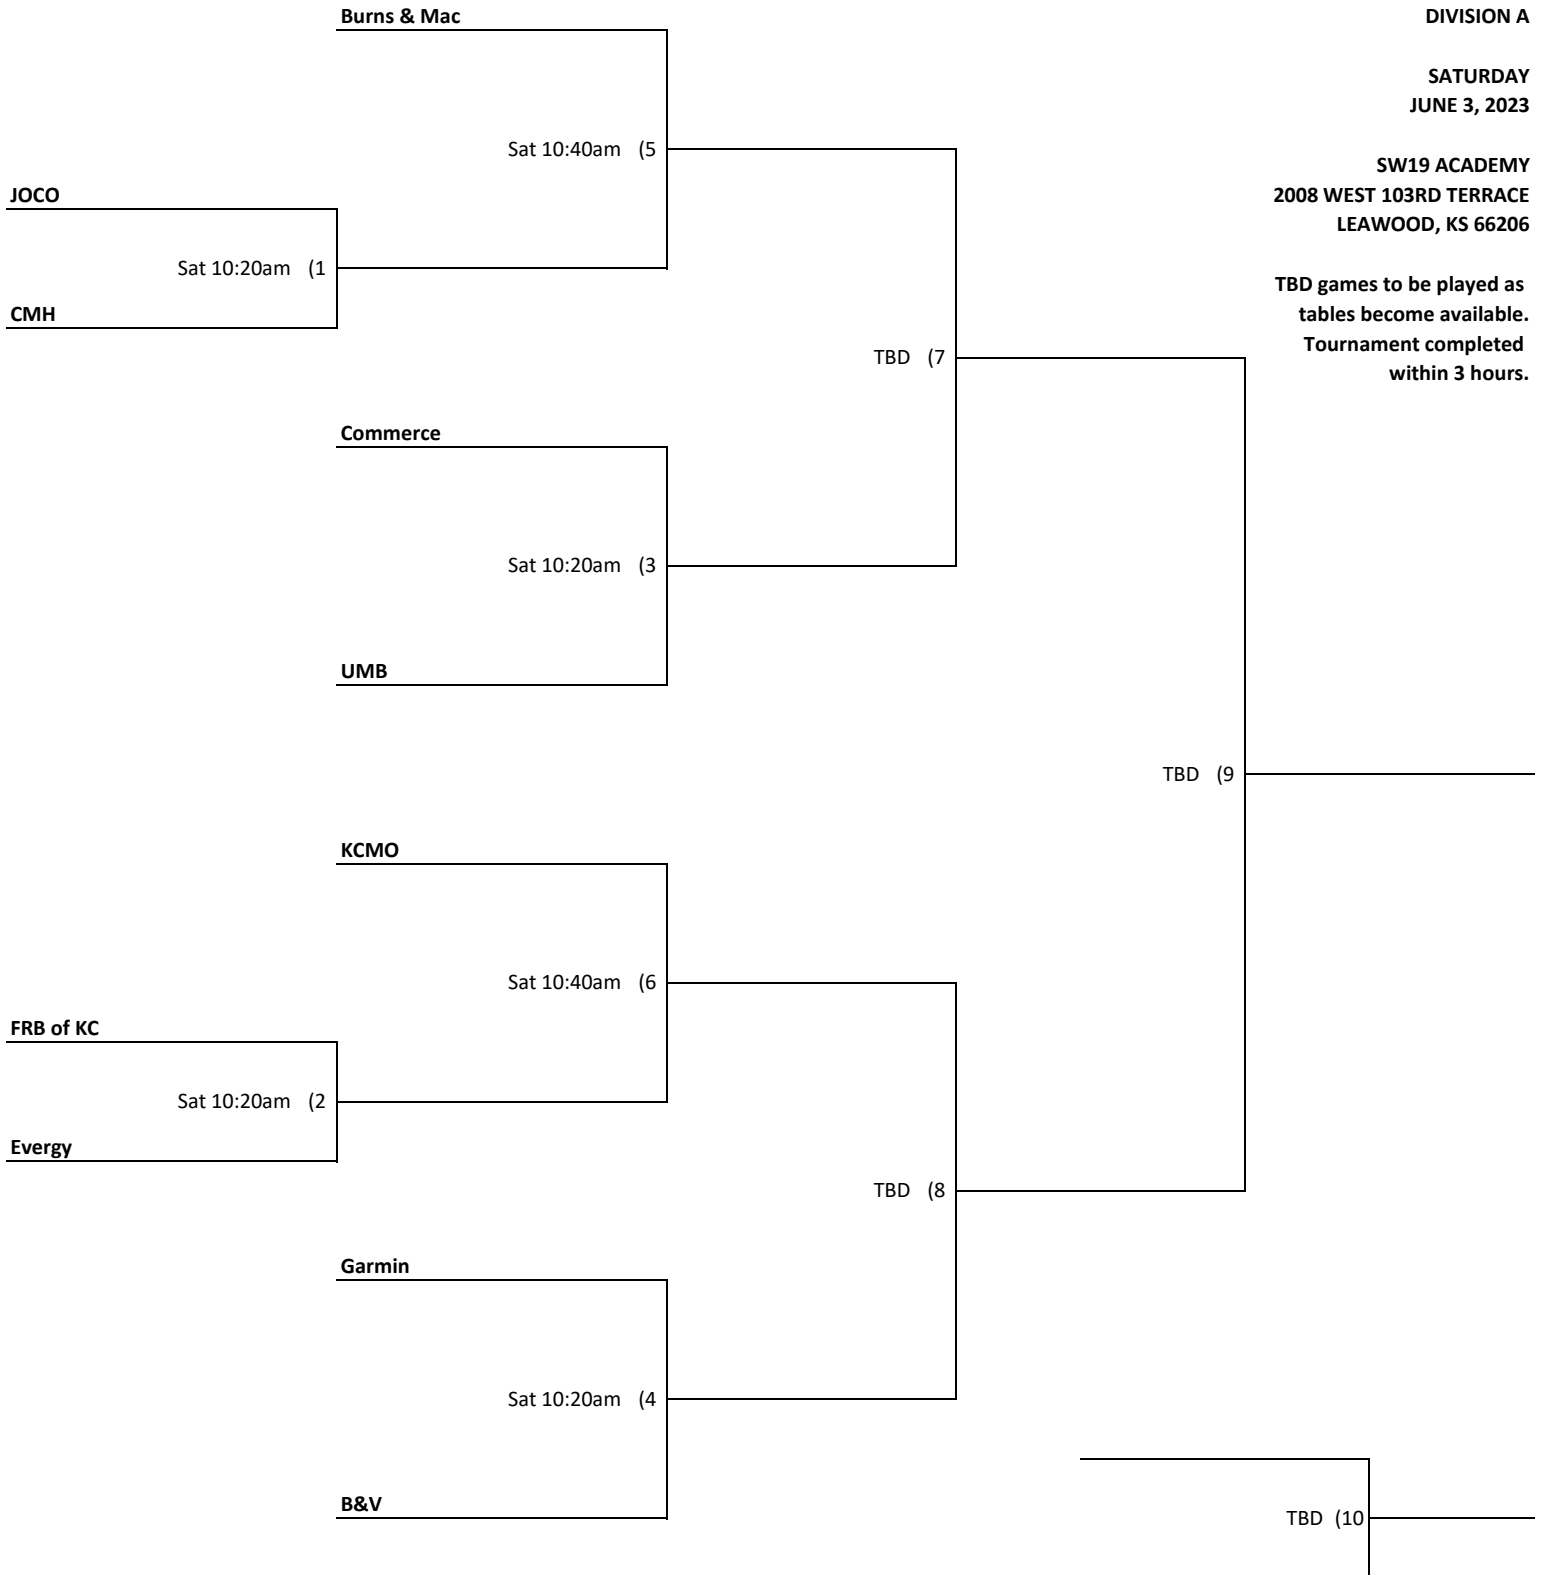

**KANSAS CITY CORPORATE CHALLENGE  
TABLE TENNIS - WOMEN'S SINGLES  
DIVISION A**

**SATURDAY  
JUNE 3, 2023**

**SW19 ACADEMY  
2008 WEST 103RD TERRACE  
LEAWOOD, KS 66206**

**TBD games to be played as  
tables become available.  
Tournament completed  
within 3 hours.**