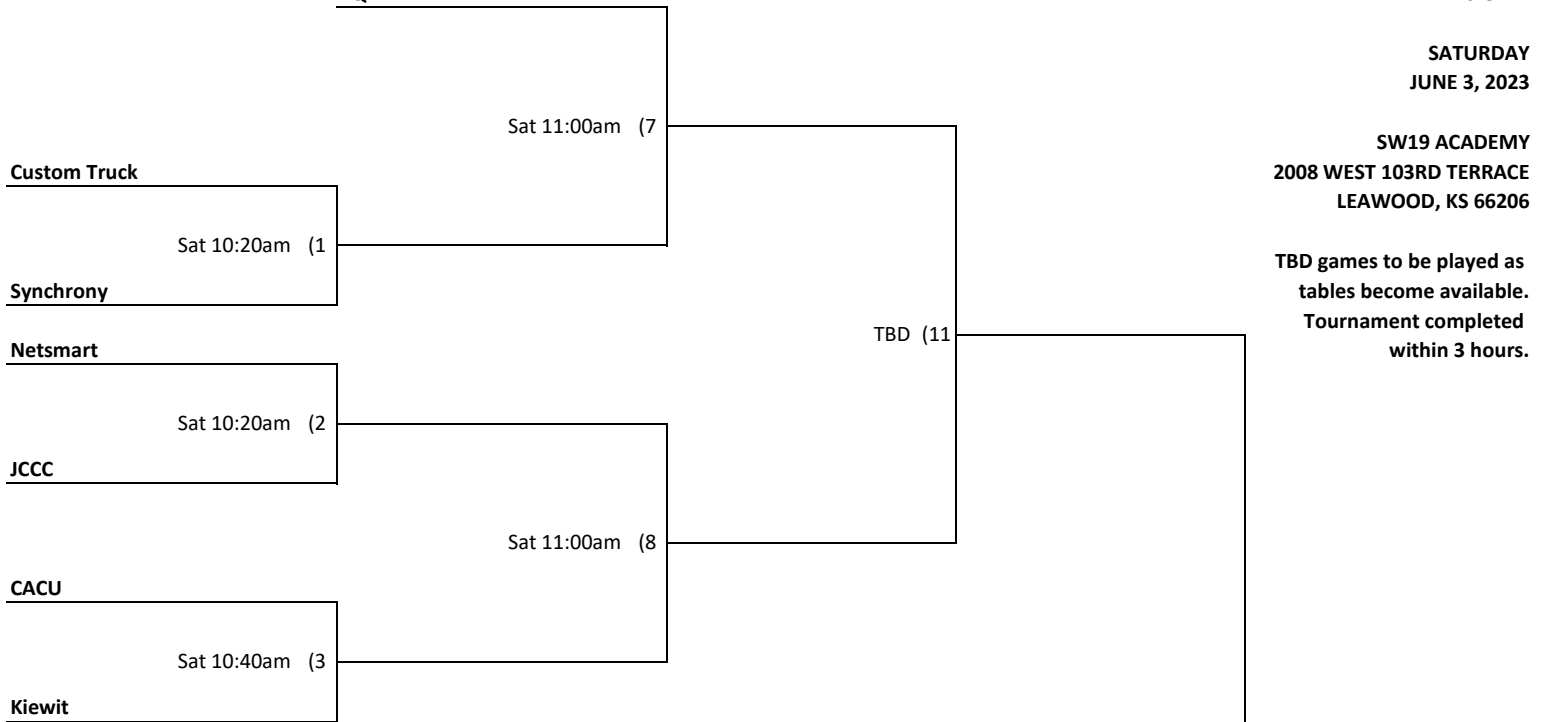

**KANSAS CITY CORPORATE CHALLENGE
TABLE TENNIS - WOMEN'S SINGLES
DIVISION B**

**SATURDAY
JUNE 3, 2023**

**SW19 ACADEMY
208 WEST 103RD TERRACE
LEAWOOD, KS 66206**

**TBD games to be played as
tables become available.
Tournament completed
within 3 hours.**

FQ