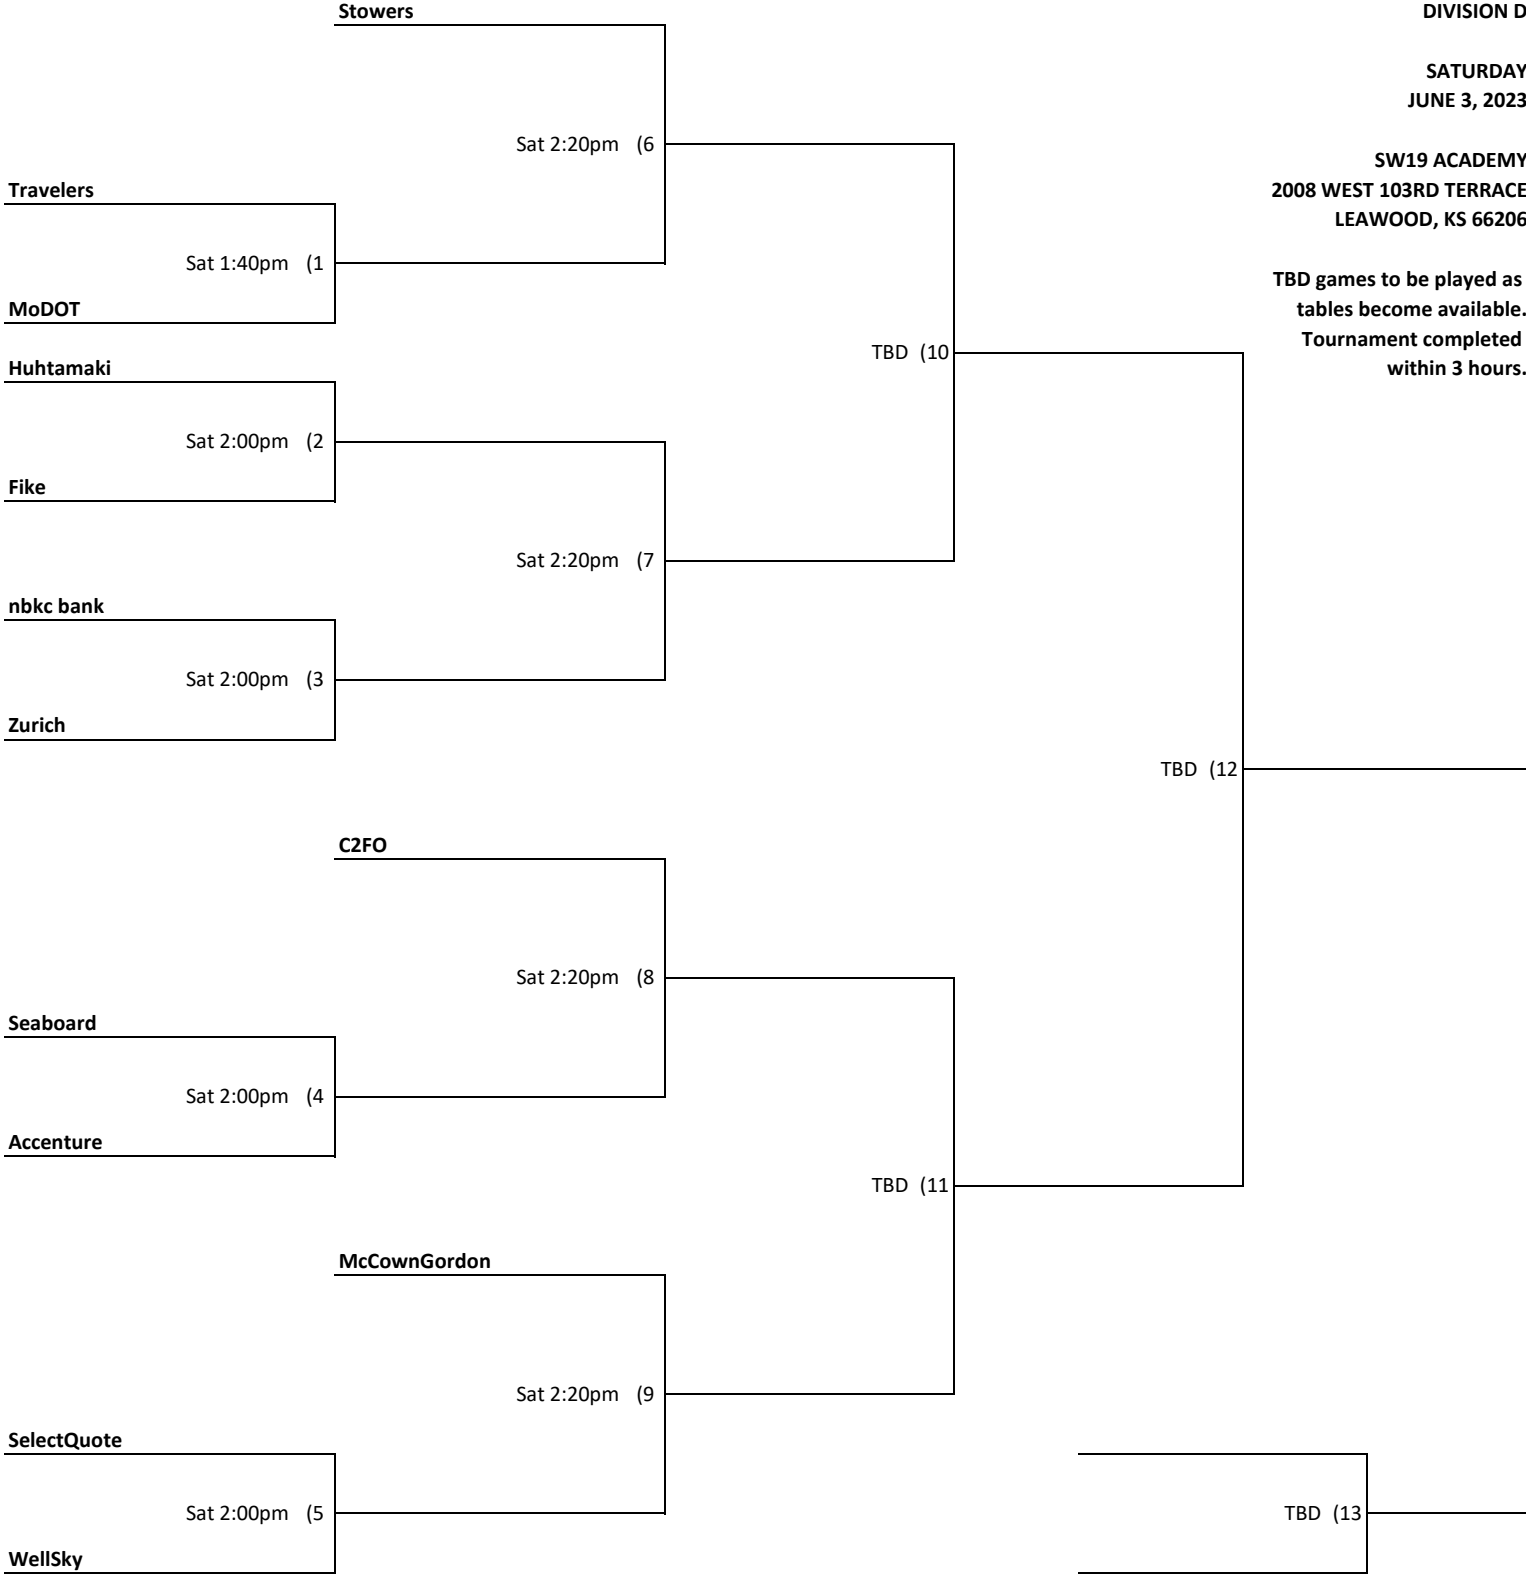

**KANSAS CITY CORPORATE CHALLENGE
TABLE TENNIS - WOMEN'S SINGLES
DIVISION D**

**SATURDAY
JUNE 3, 2023**

**SW19 ACADEMY
2008 WEST 103RD TERRACE
LEAWOOD, KS 66206**

**TBD games to be played as
tables become available.
Tournament completed
within 3 hours.**