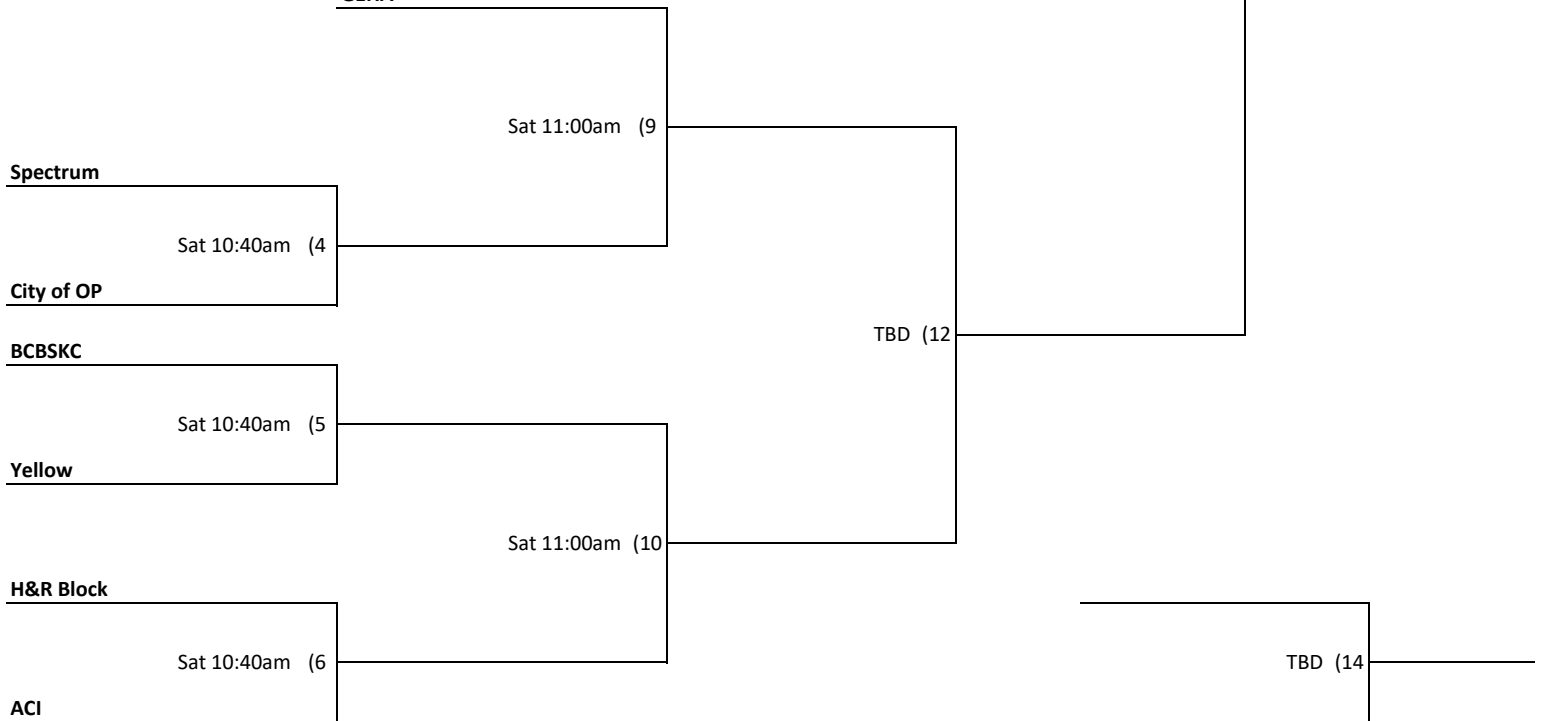

**KANSAS CITY CORPORATE CHALLENGE
TABLE TENNIS - WOMEN'S SINGLES
DIVISION B**

**SATURDAY
JUNE 3, 2023**

**SW19 ACADEMY
208 WEST 103RD TERRACE
LEAWOOD, KS 66206**

**TBD games to be played as
tables become available.
Tournament completed
within 3 hours.**

FQ

GEHA