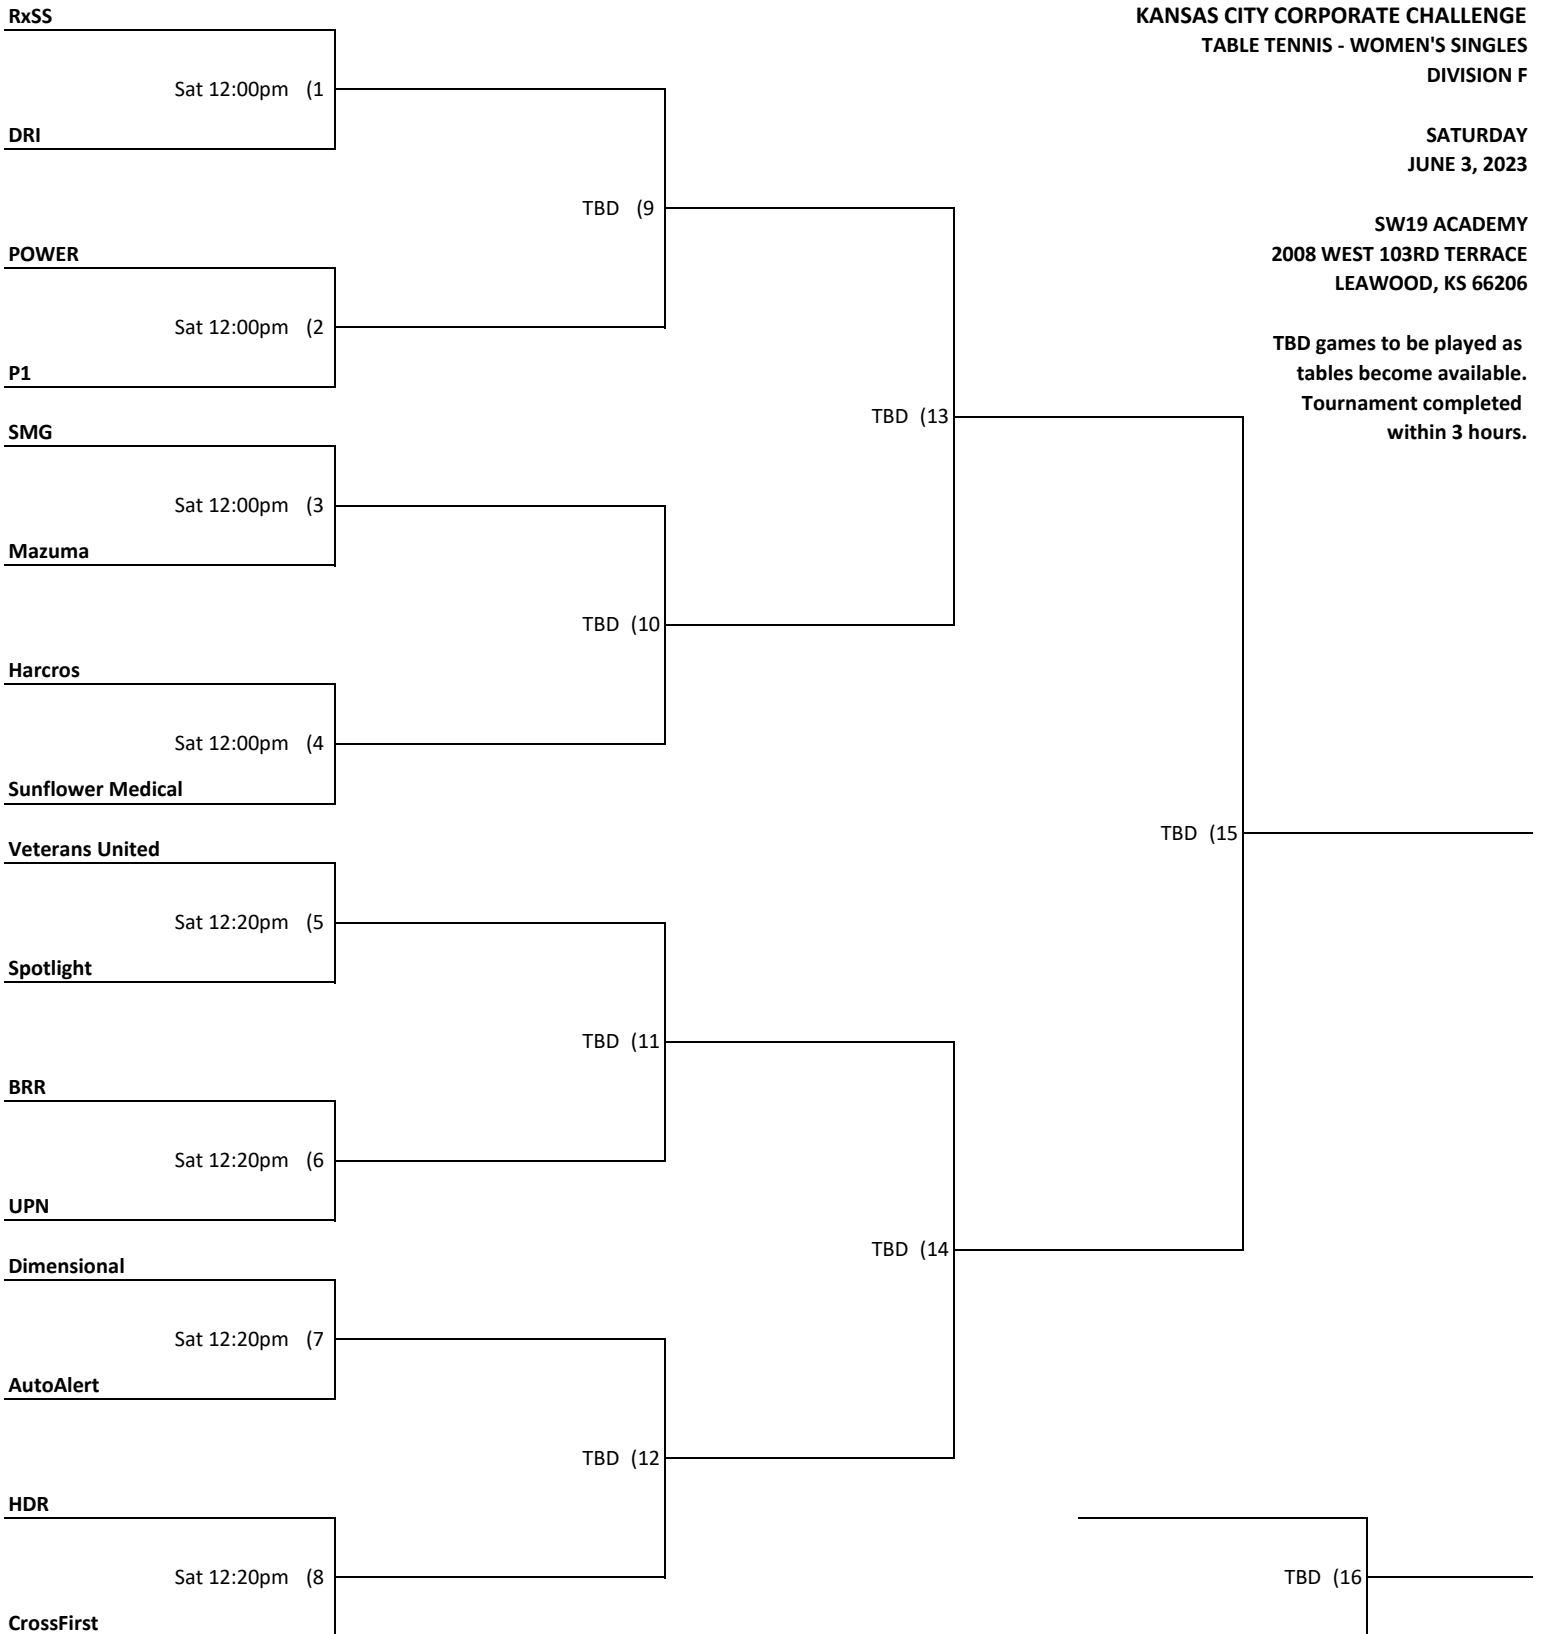

**KANSAS CITY CORPORATE CHALLENGE
TABLE TENNIS - WOMEN'S SINGLES
DIVISION F**

**SATURDAY
JUNE 3, 2023**

**SW19 ACADEMY
2008 WEST 103RD TERRACE
LEAWOOD, KS 66206**

**TBD games to be played as
tables become available.
Tournament completed
within 3 hours.**