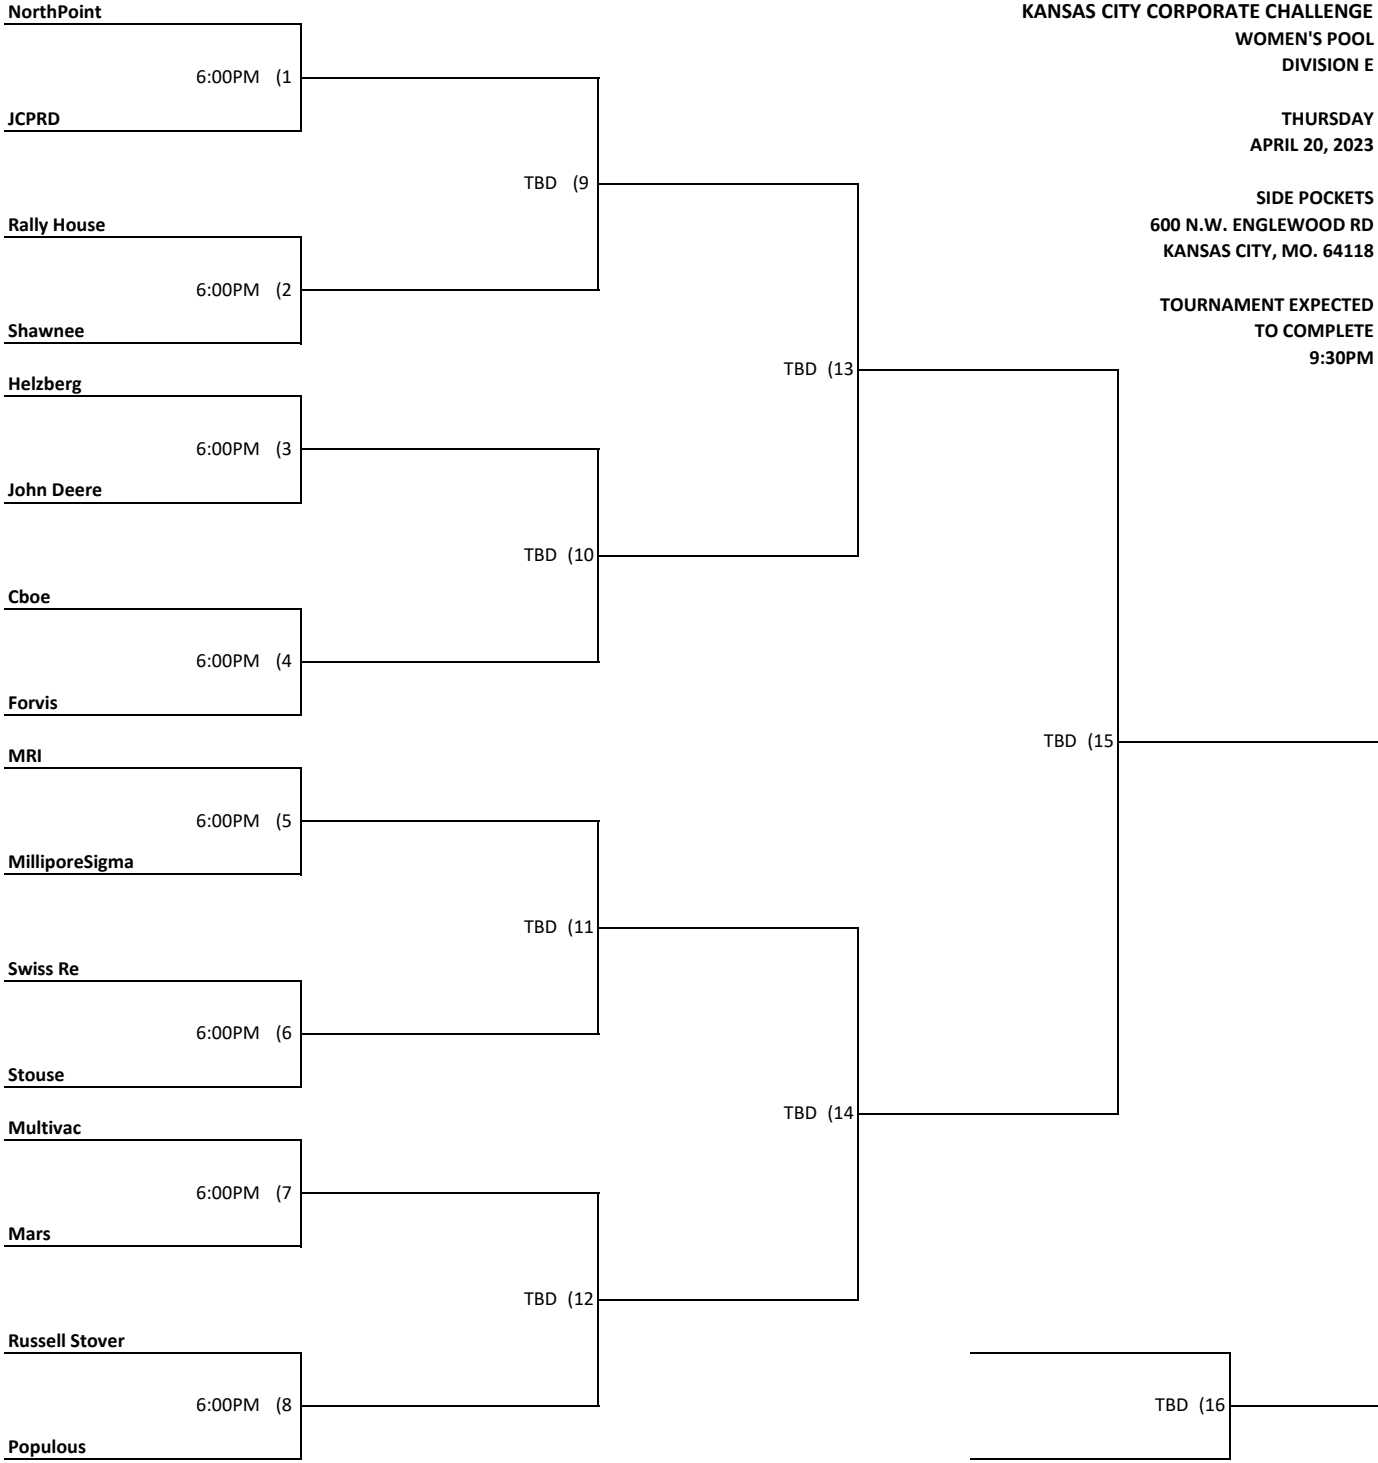

**KANSAS CITY CORPORATE CHALLENGE
WOMEN'S POOL
DIVISION E**

**THURSDAY
APRIL 20, 2023**

**SIDE POCKETS
600 N.W. ENGLEWOOD RD
KANSAS CITY, MO. 64118**

**TOURNAMENT EXPECTED
TO COMPLETE
9:30PM**