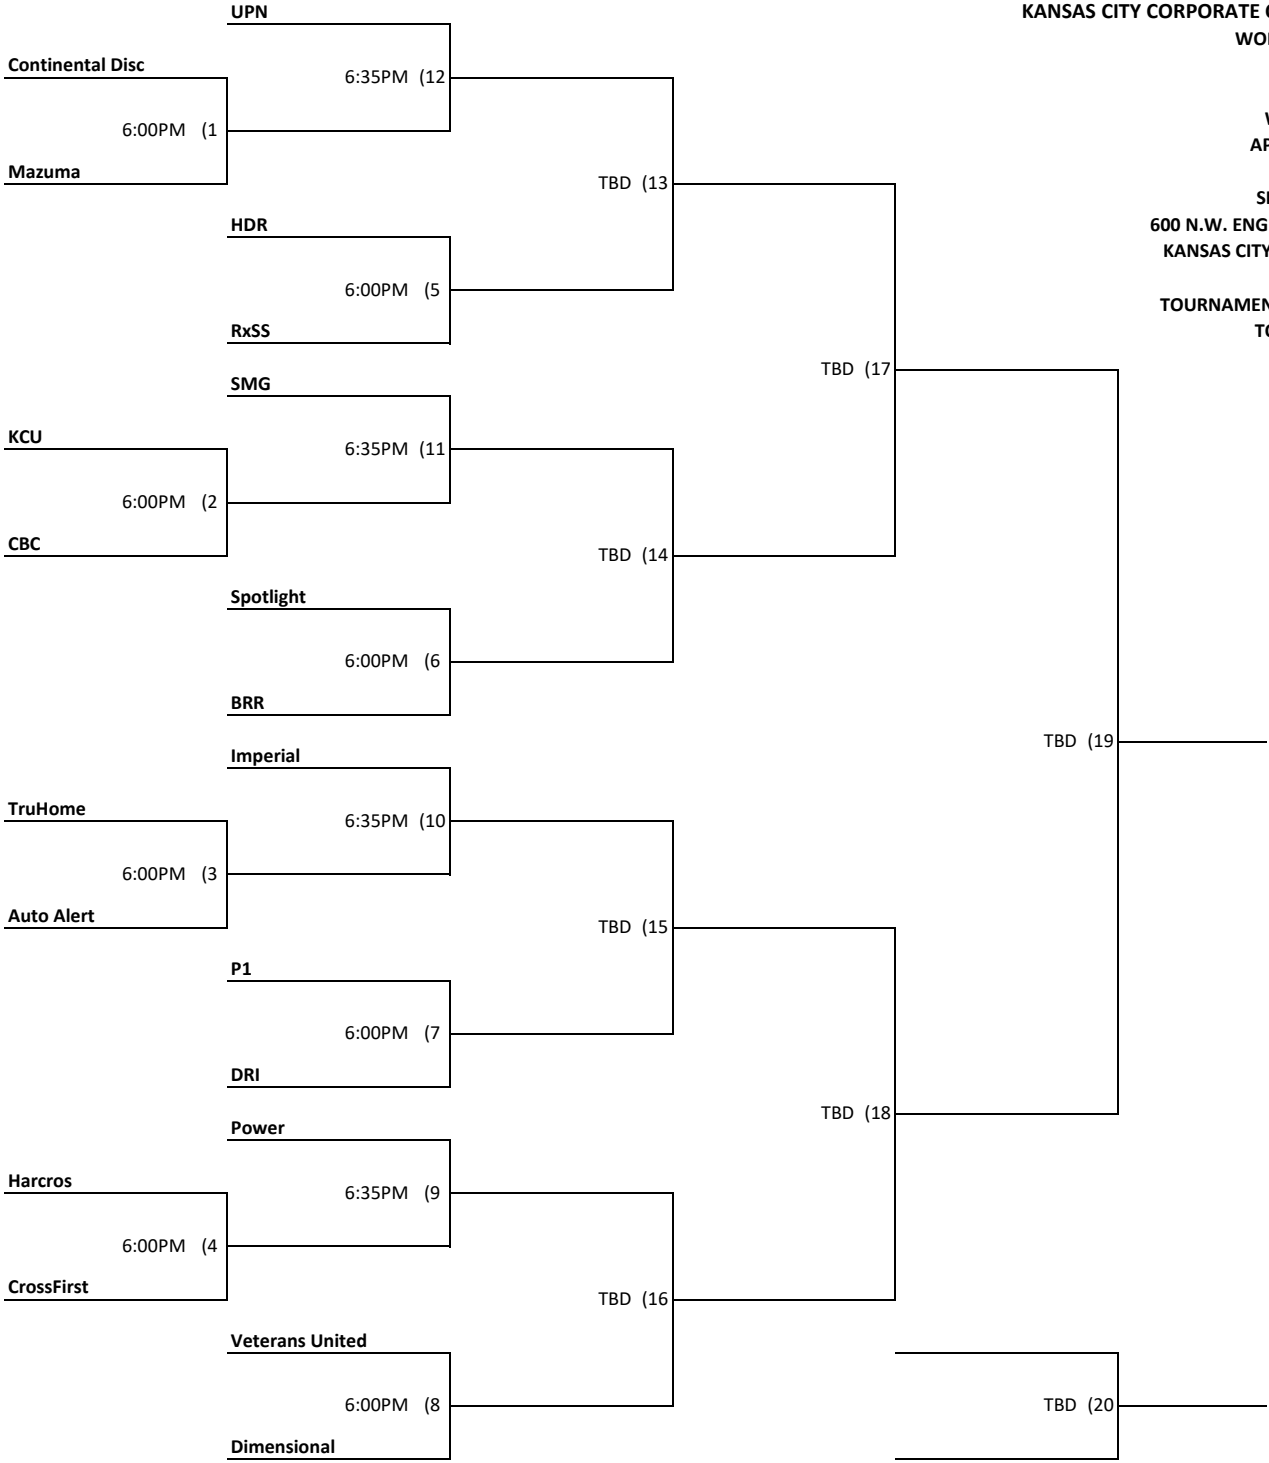

**KANSAS CITY CORPORATE CHALLENGE
WOMEN'S POOL
DIVISION F**

**WEDNESDAY
APRIL 19, 2023**

**SIDE POCKETS
600 N.W. ENGLEWOOD RD
KANSAS CITY, MO. 64118**

**TOURNAMENT EXPECTED
TO COMPLETE
9:30PM**