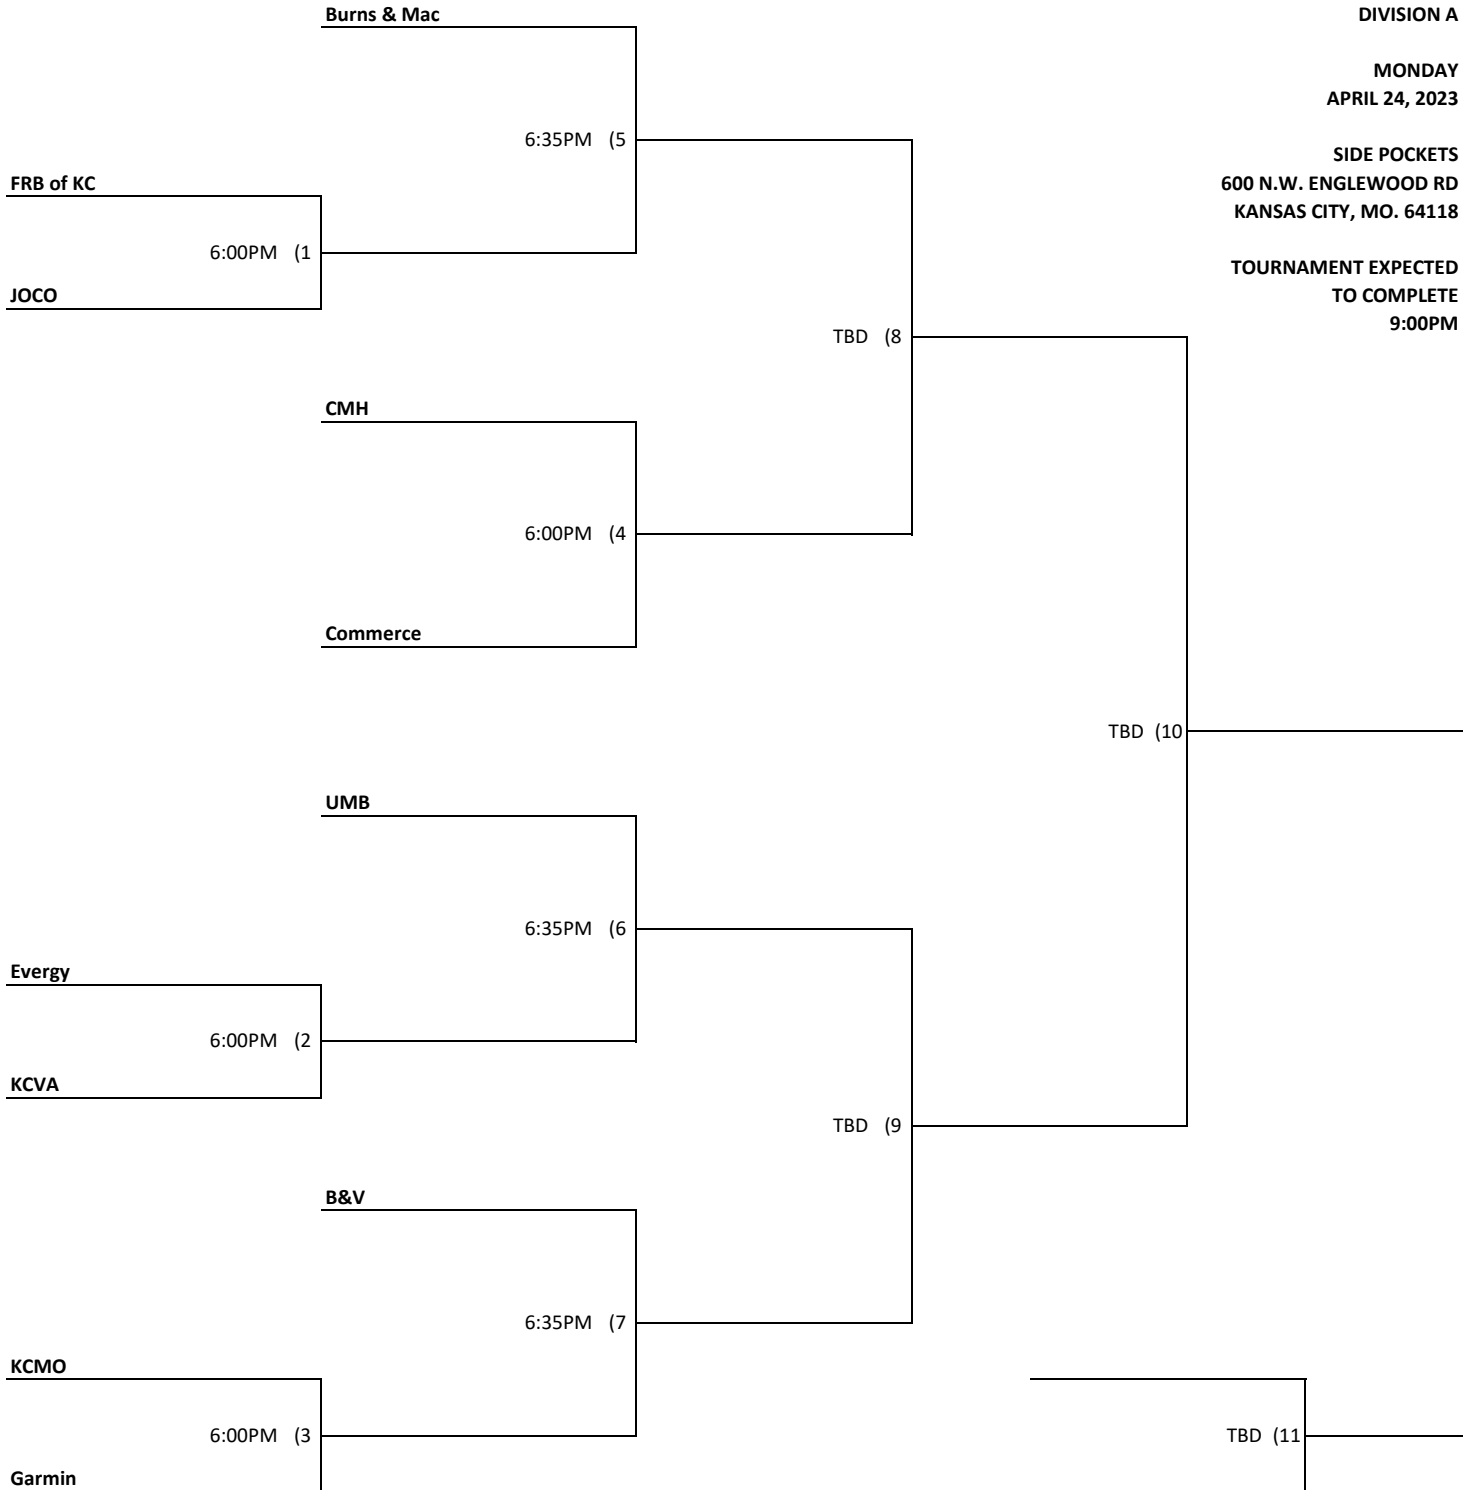

**KANSAS CITY CORPORATE CHALLENGE  
WOMEN'S POOL  
DIVISION A**

**MONDAY  
APRIL 24, 2023**

**SIDE POCKETS  
600 N.W. ENGLEWOOD RD  
KANSAS CITY, MO. 64118**

**TOURNAMENT EXPECTED  
TO COMPLETE  
9:00PM**