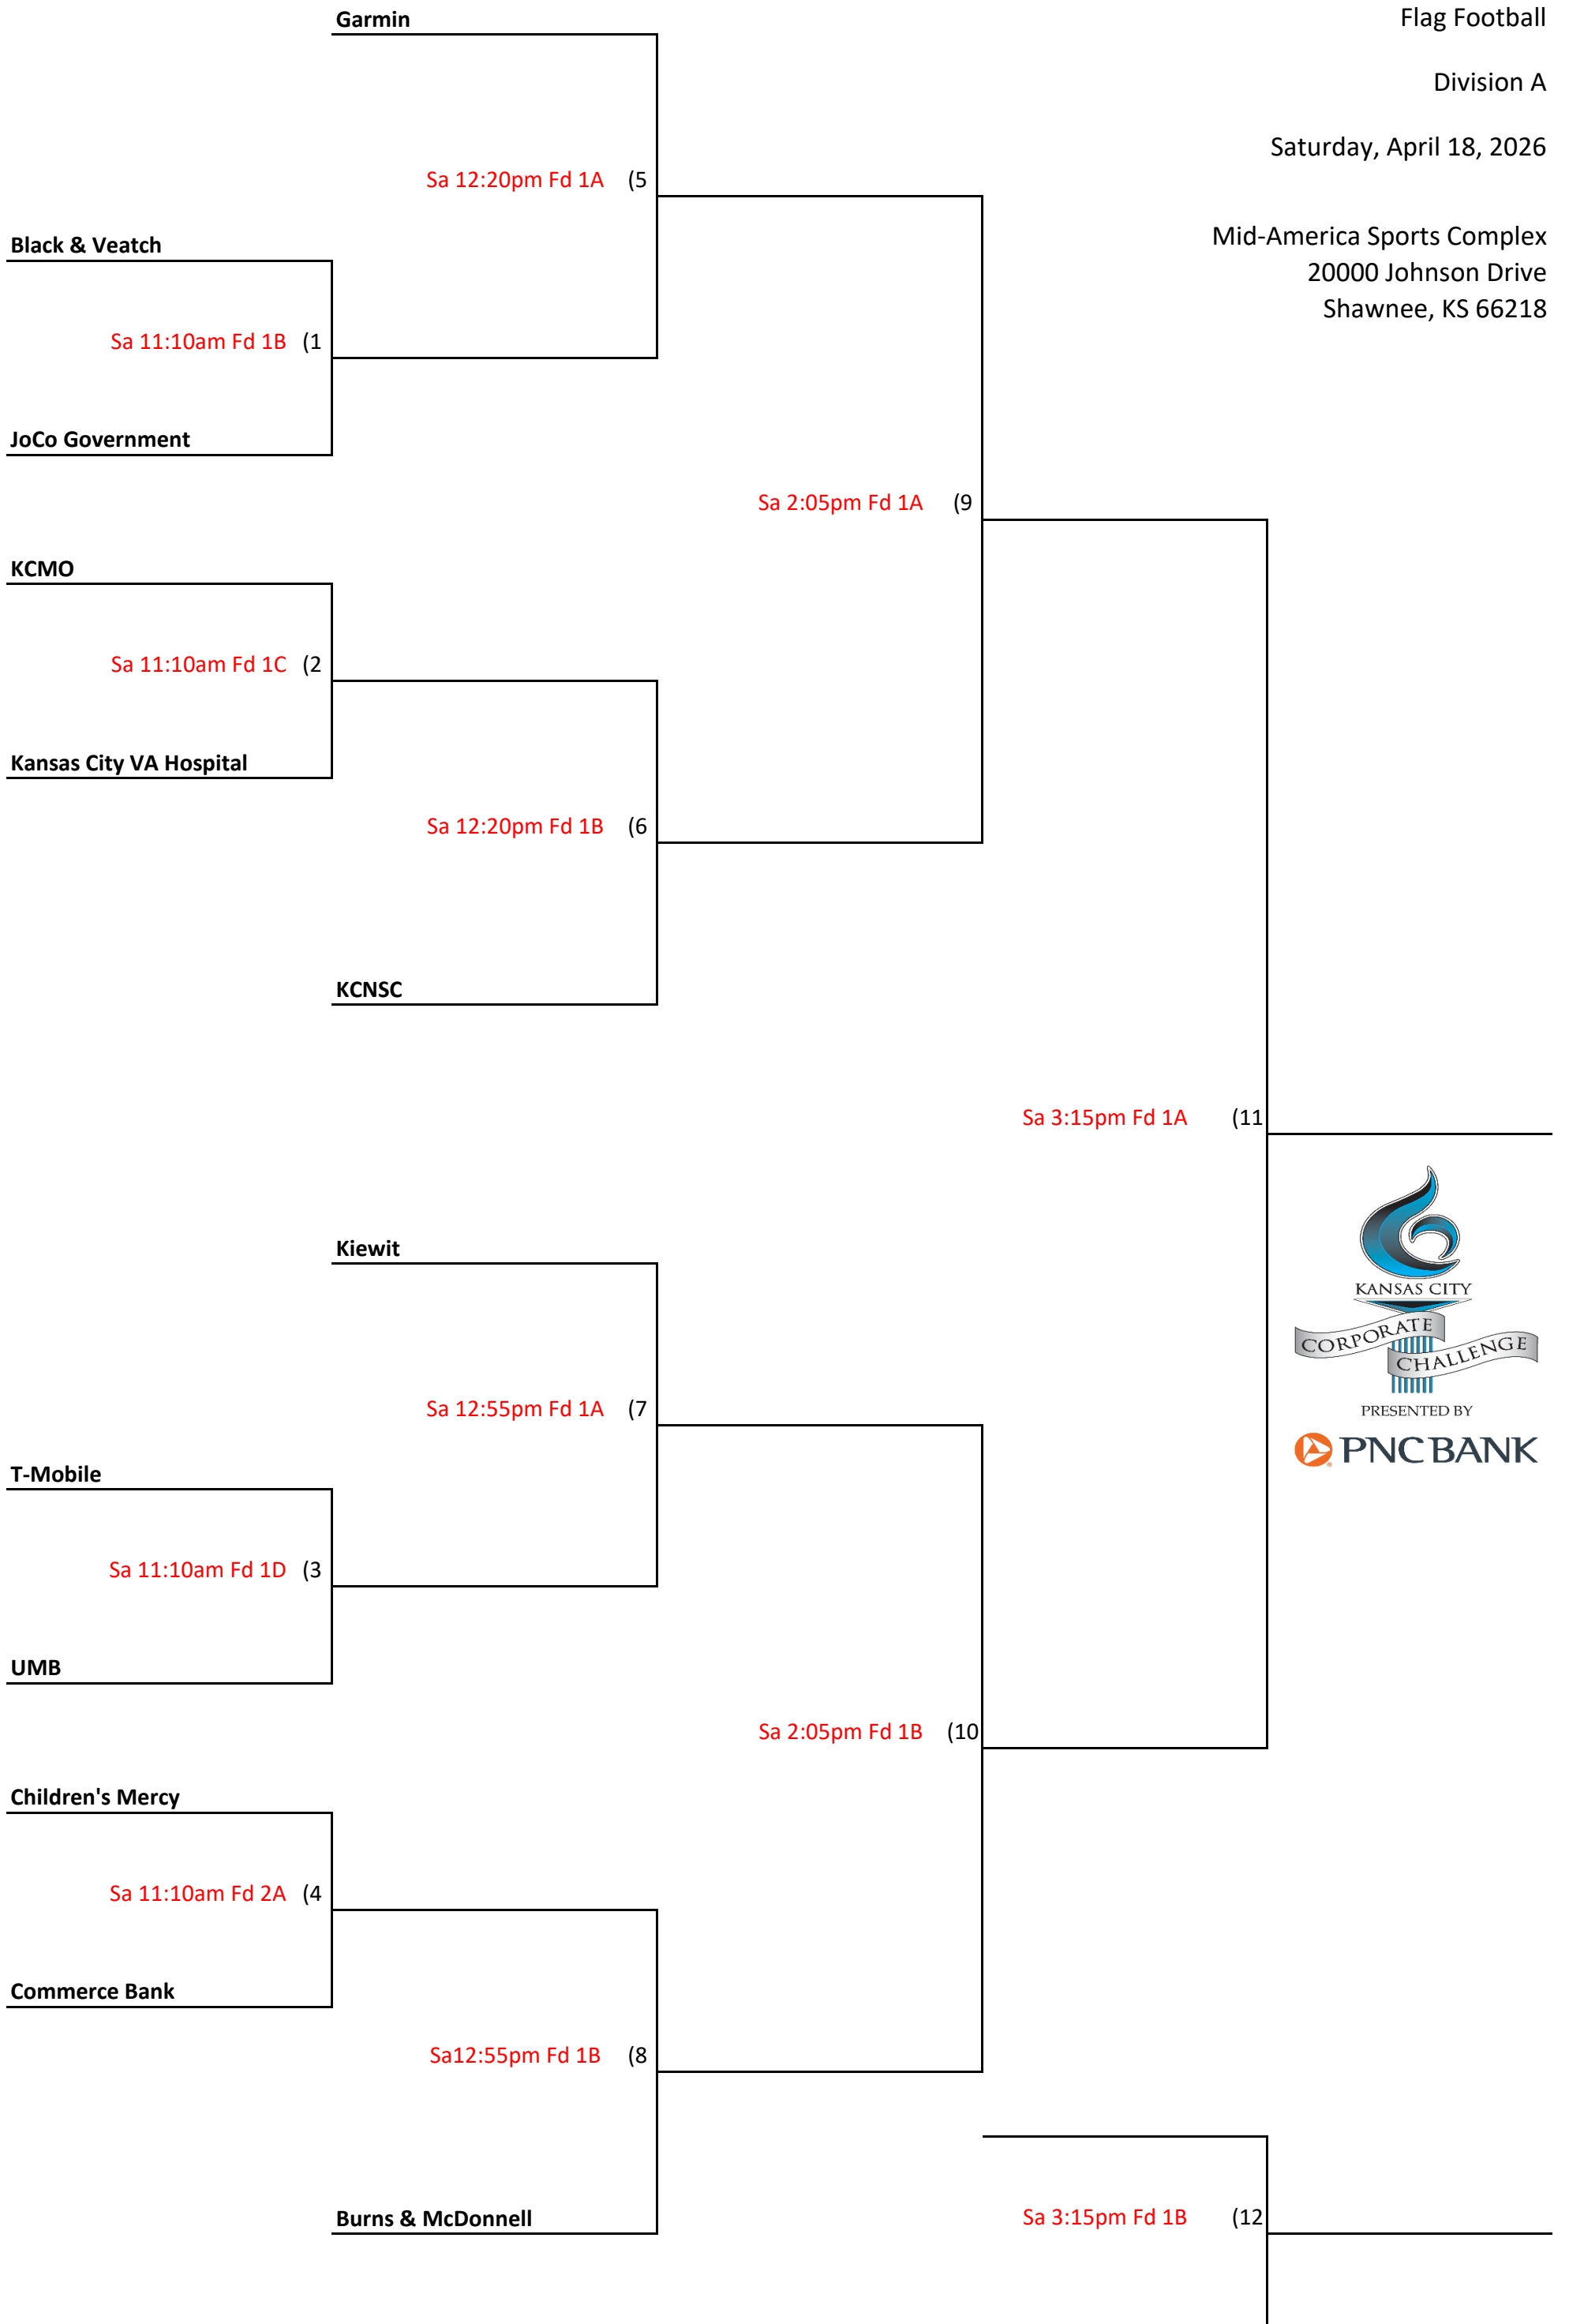

Kansas City Corporate Challenge

Flag Football

Division A

Saturday, April 18, 2026

Mid-America Sports Complex
20000 Johnson Drive
Shawnee, KS 66218

Kansas City Corporate Challenge

Flag Football

Division B