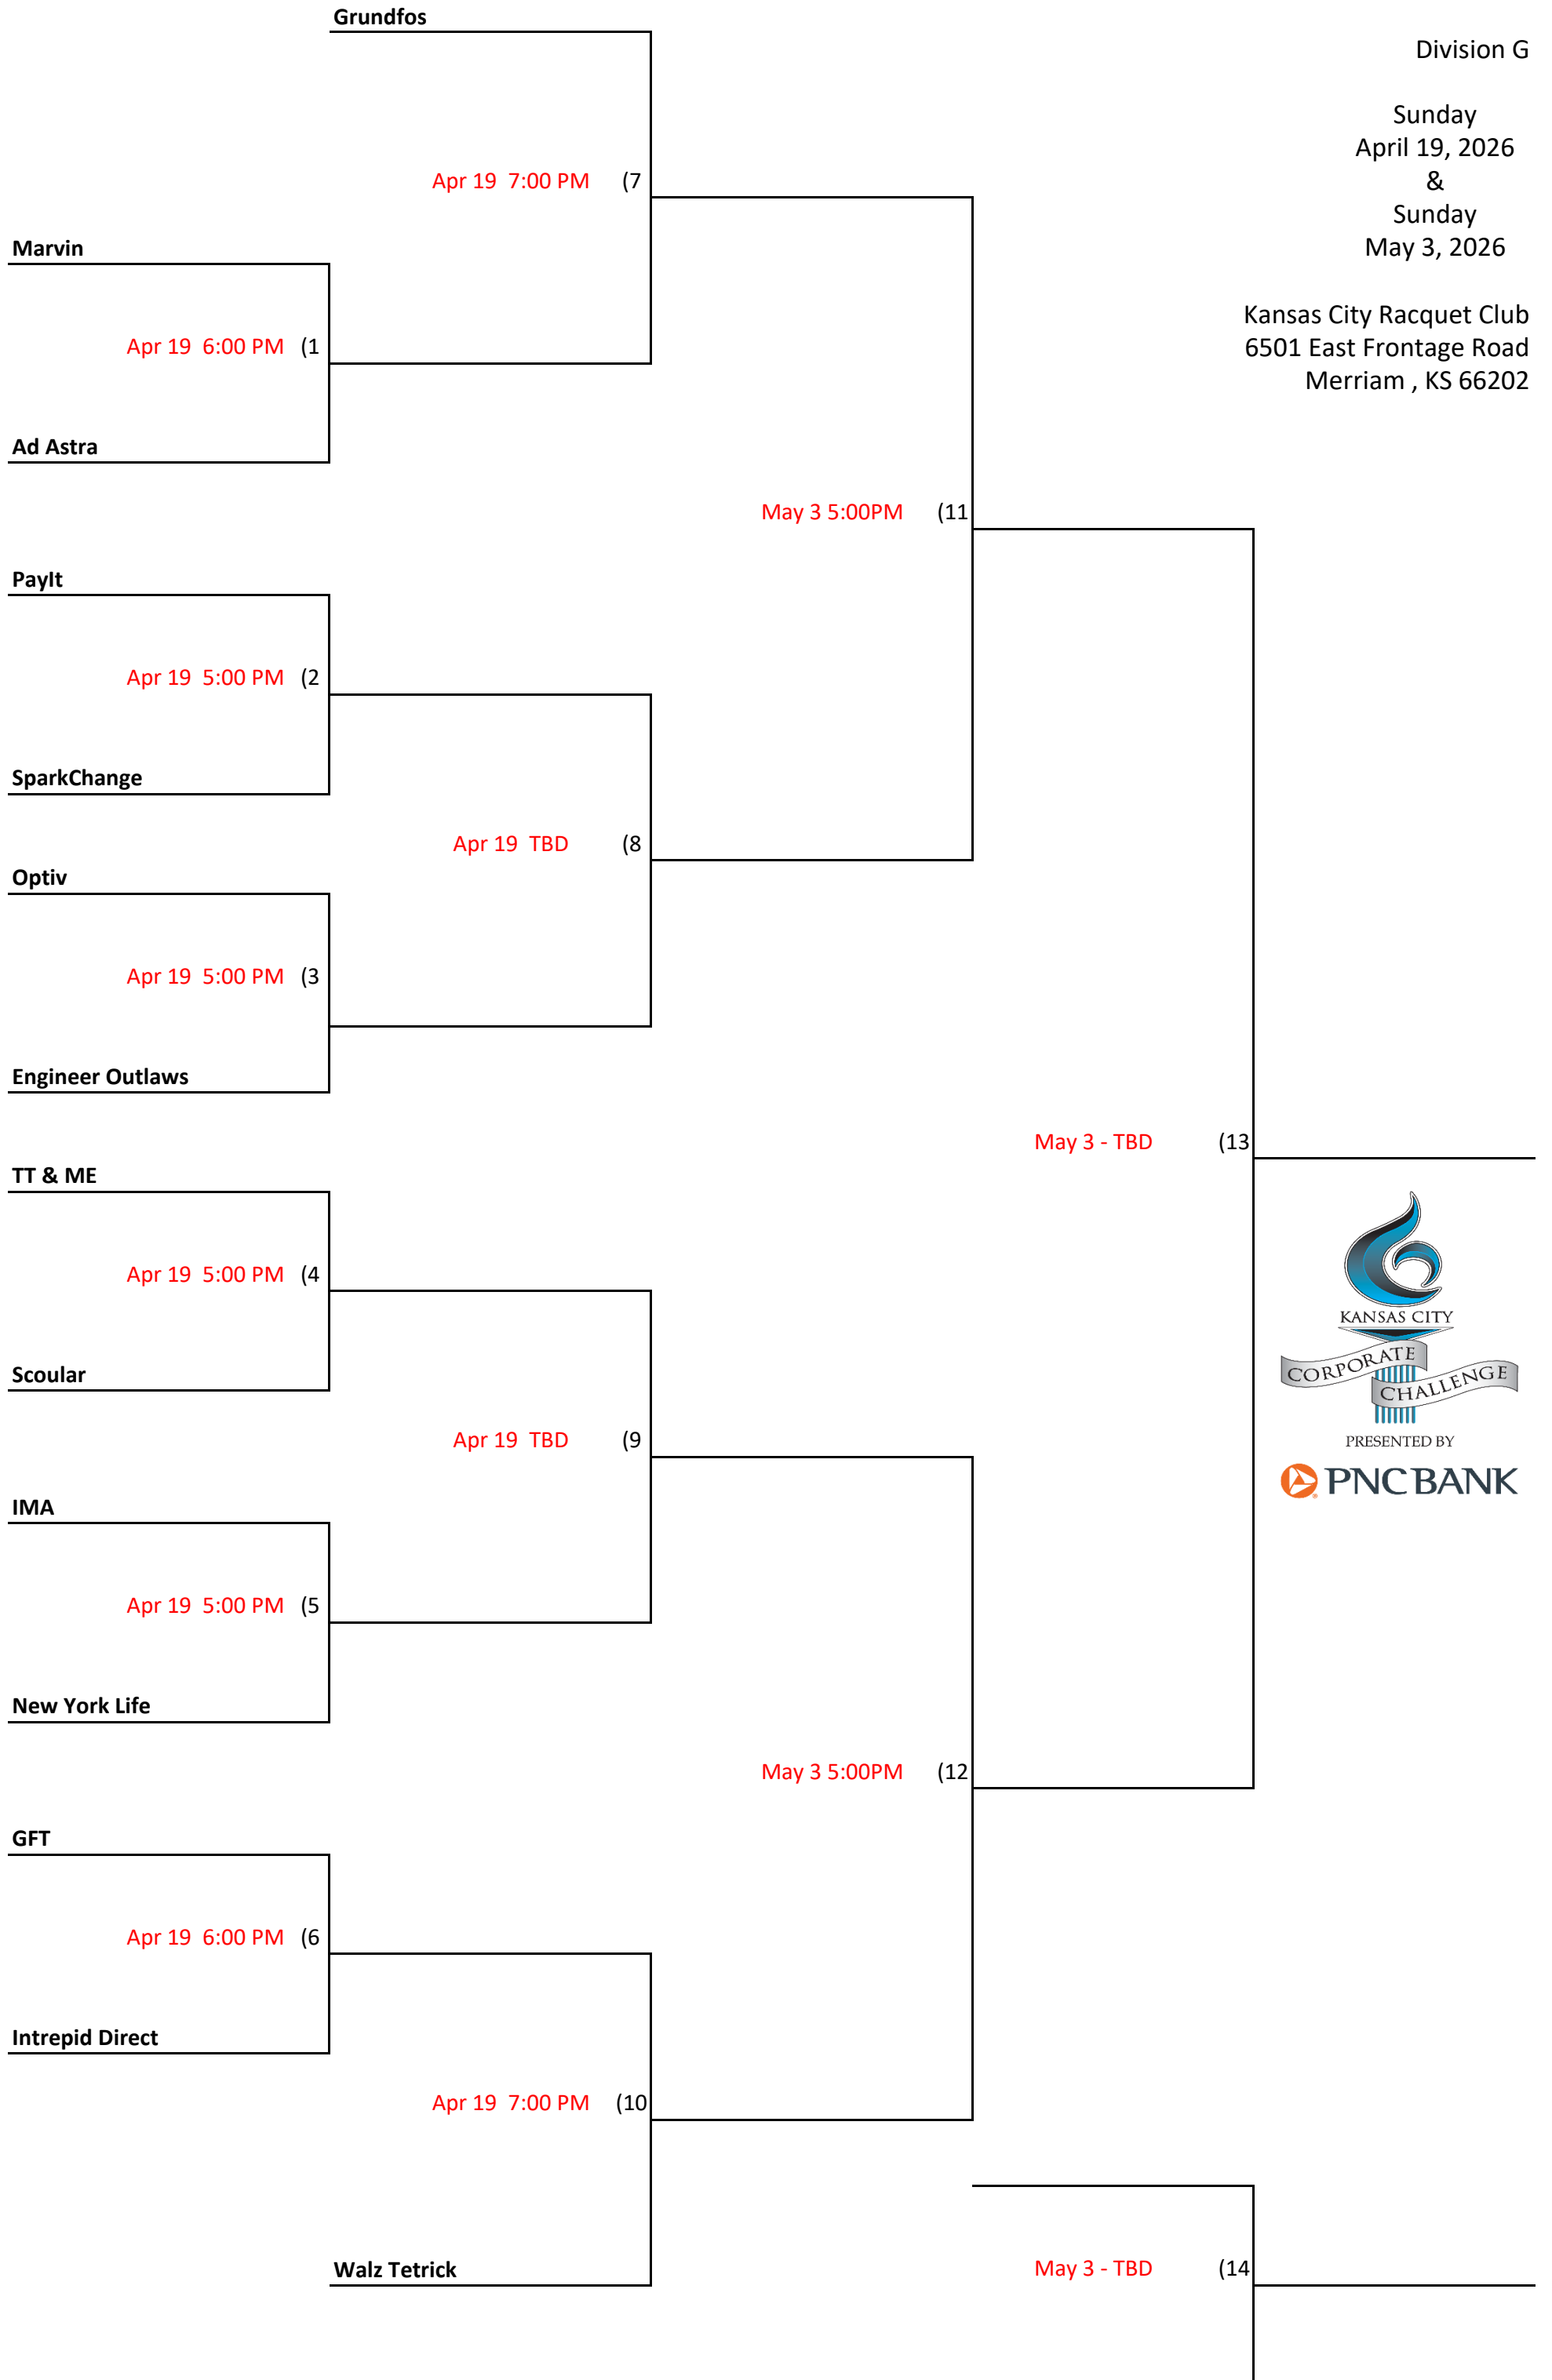

Sunday
April 19, 2026
&
Sunday
May 3, 2026

Kansas City Racquet Club
6501 East Frontage Road
Merriam, KS 66202