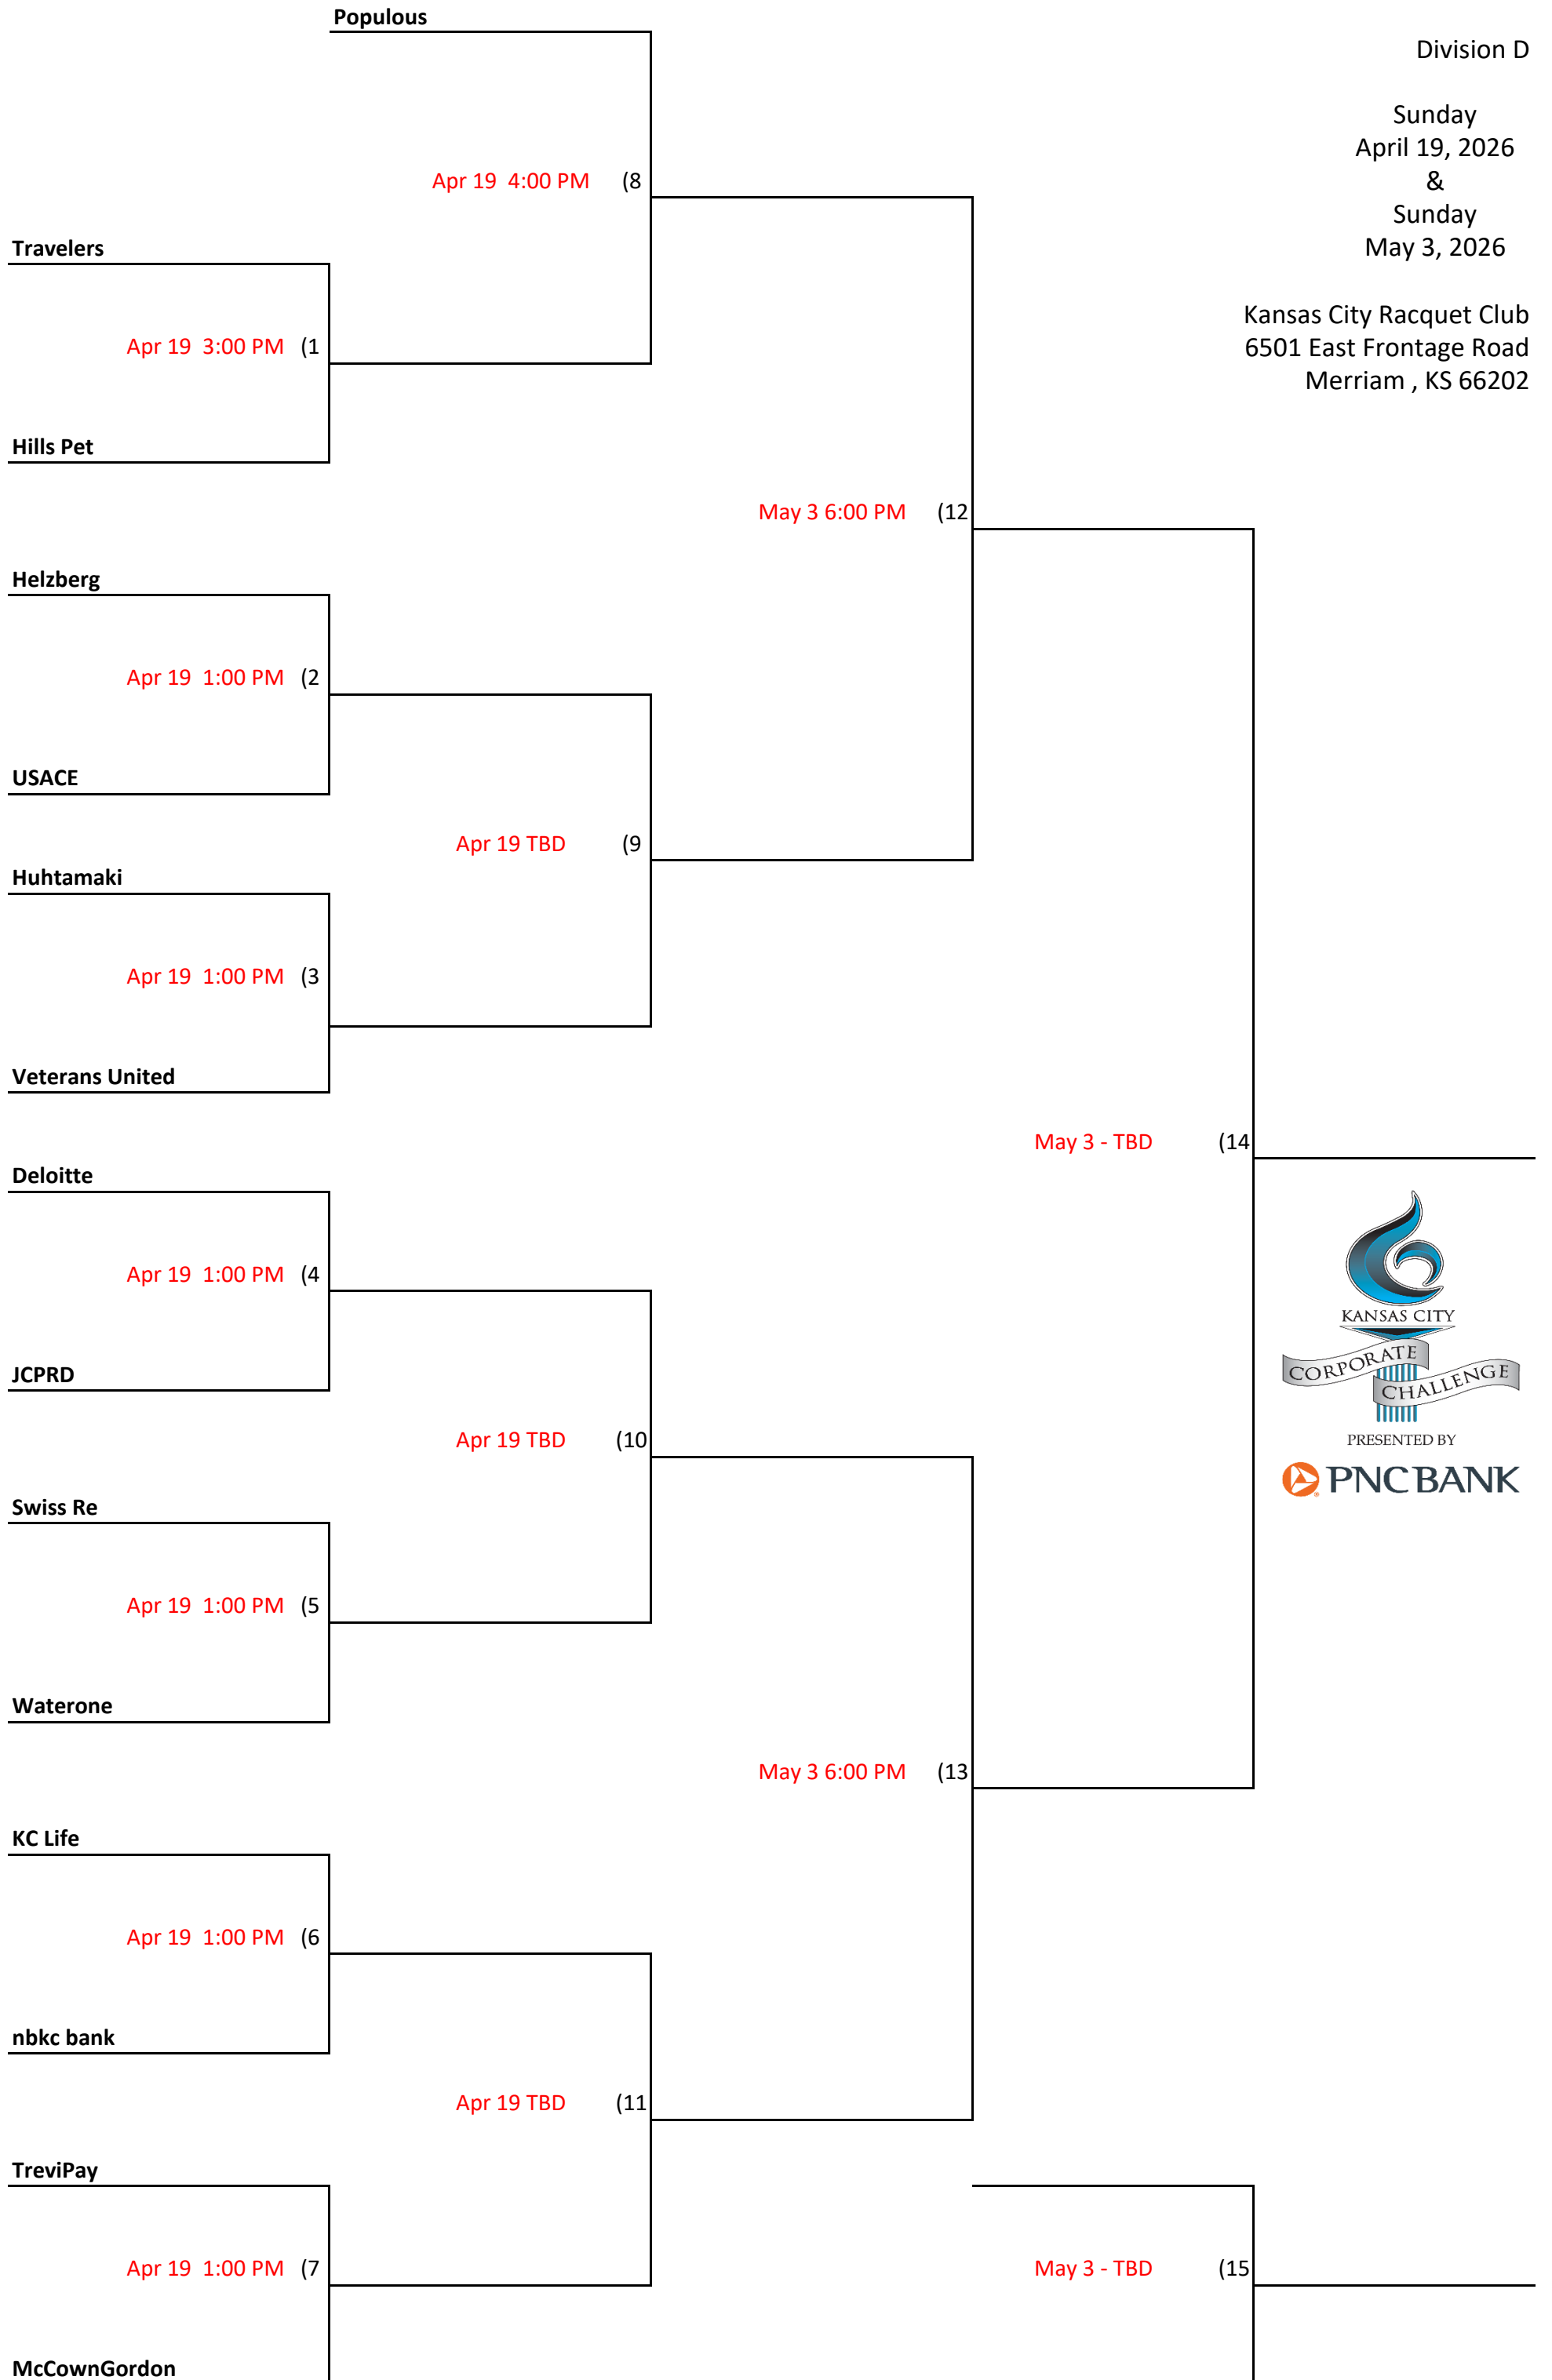

Sunday
April 19, 2026
&
Sunday
May 3, 2026

Kansas City Racquet Club
6501 East Frontage Road
Merriam, KS 66202