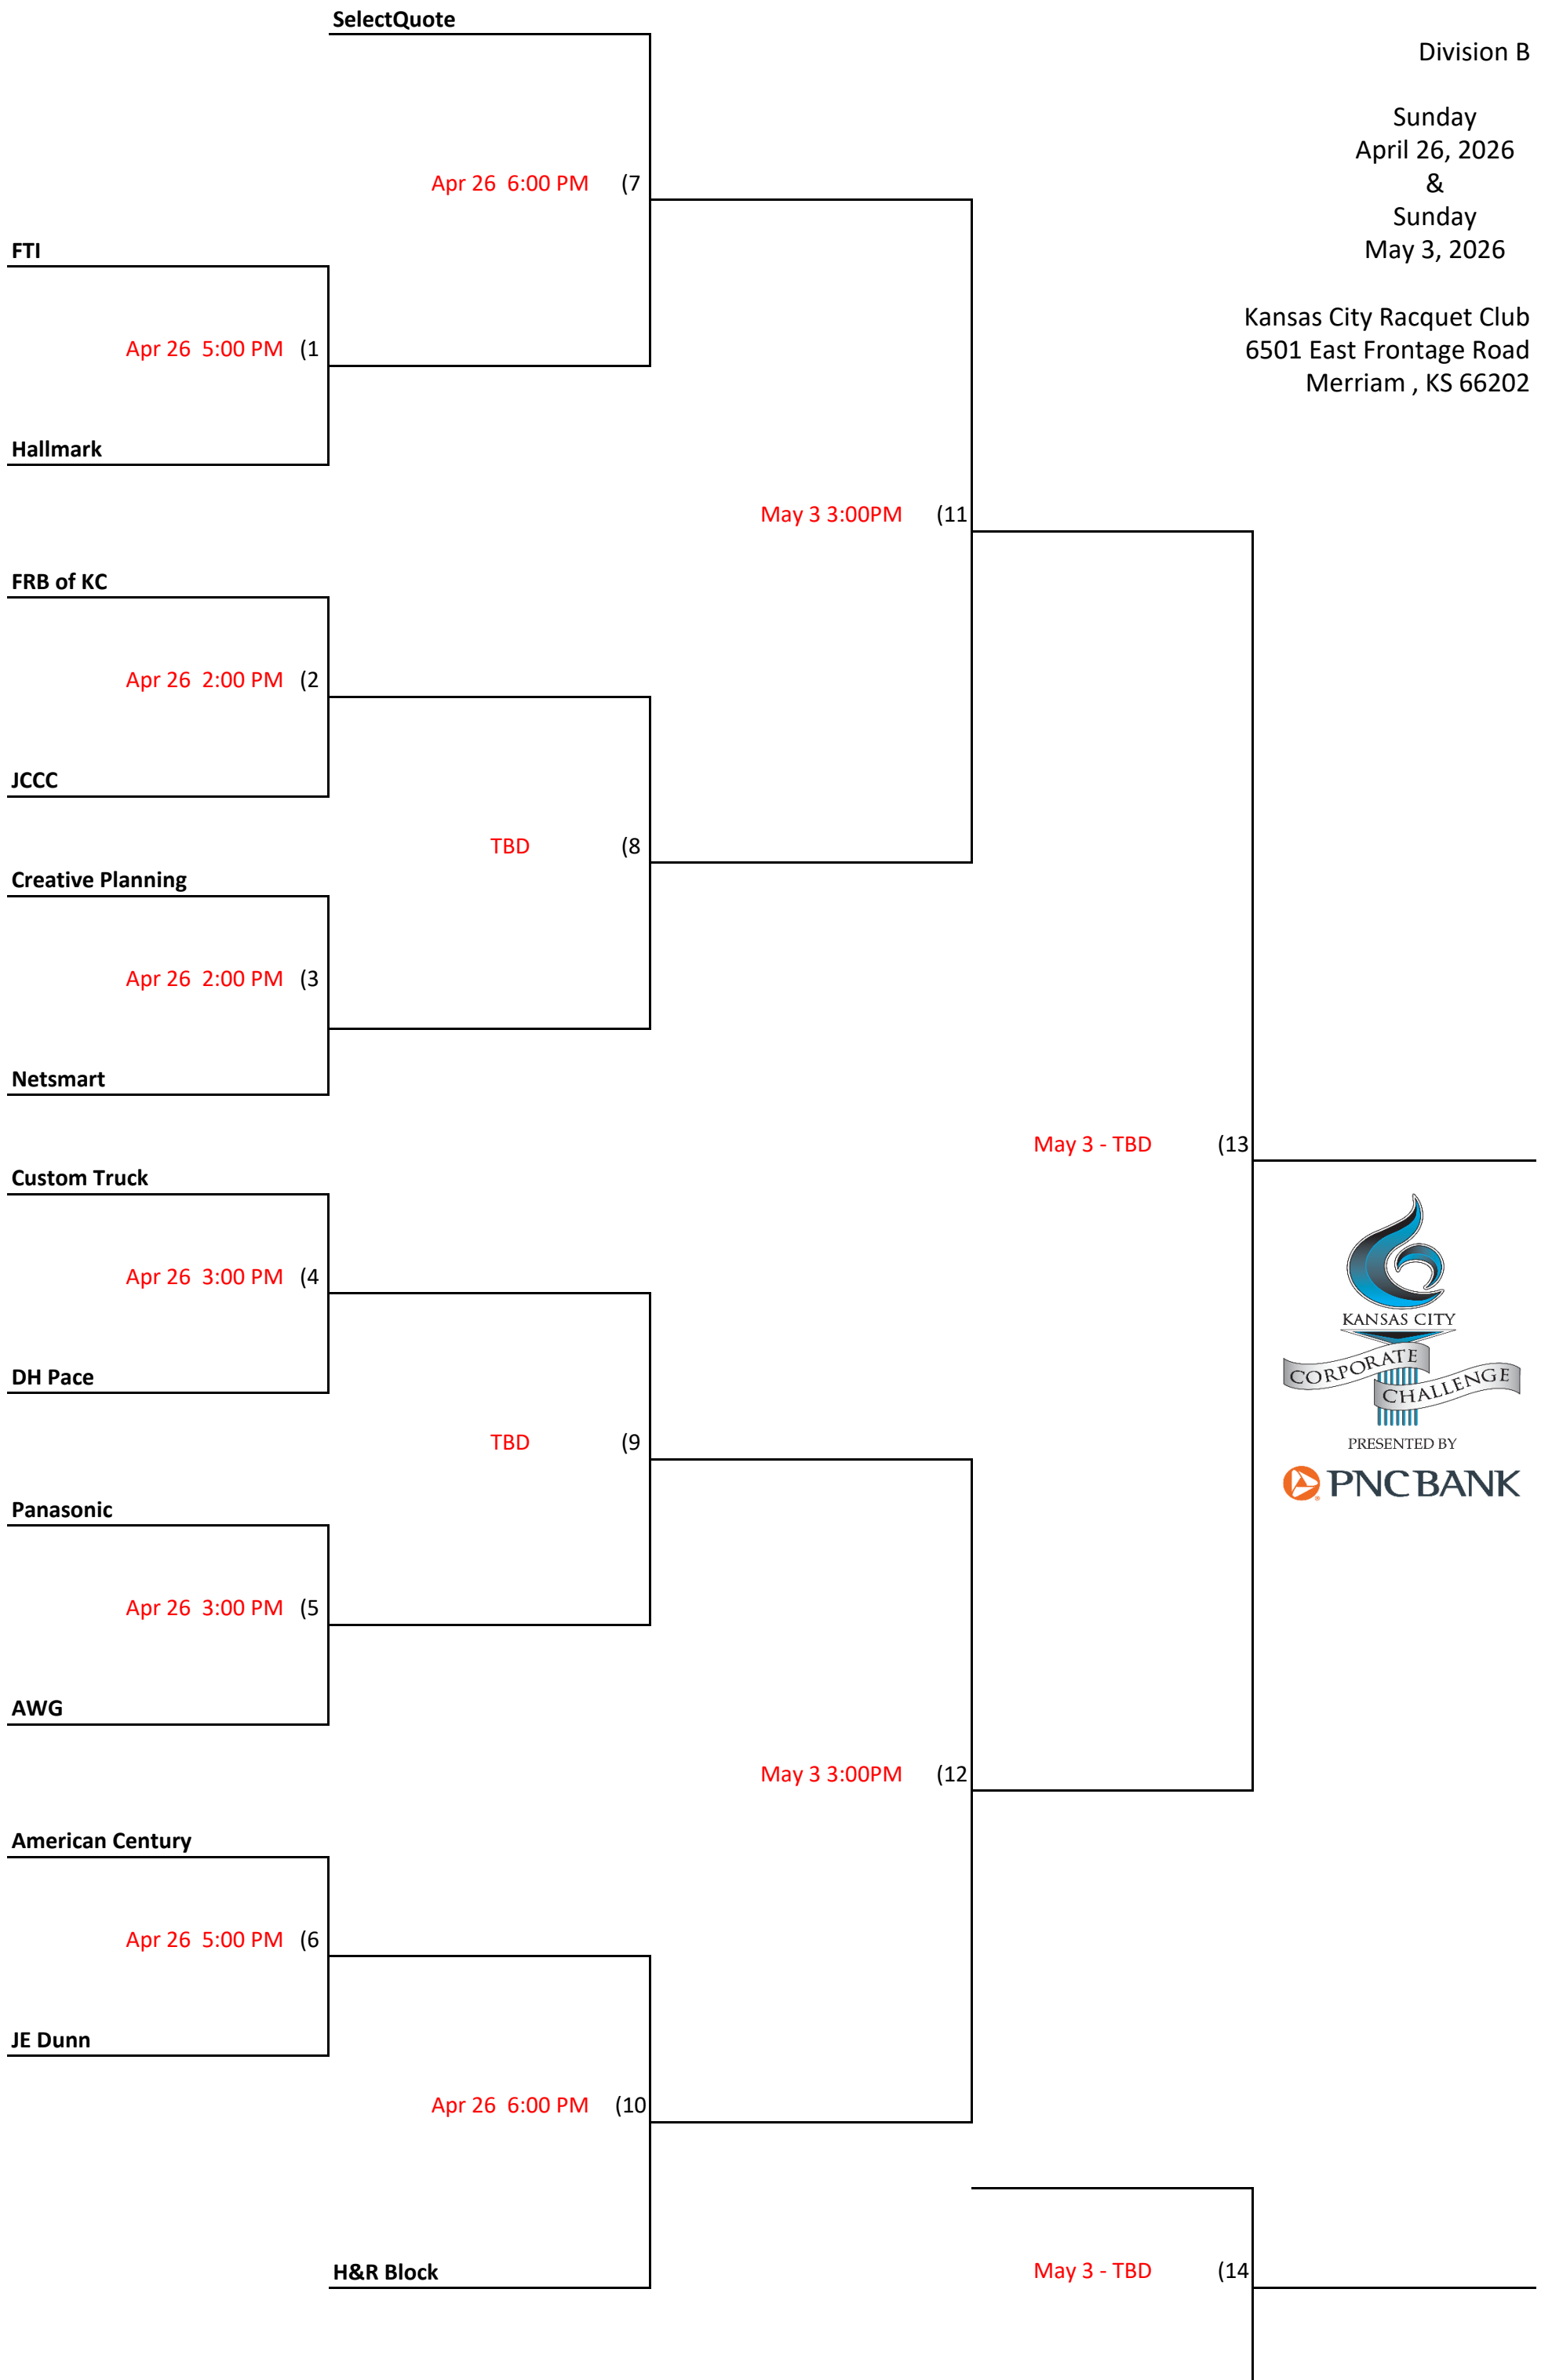

Sunday
April 26, 2026
&
Sunday
May 3, 2026

Kansas City Racquet Club
6501 East Frontage Road
Merriam, KS 66202