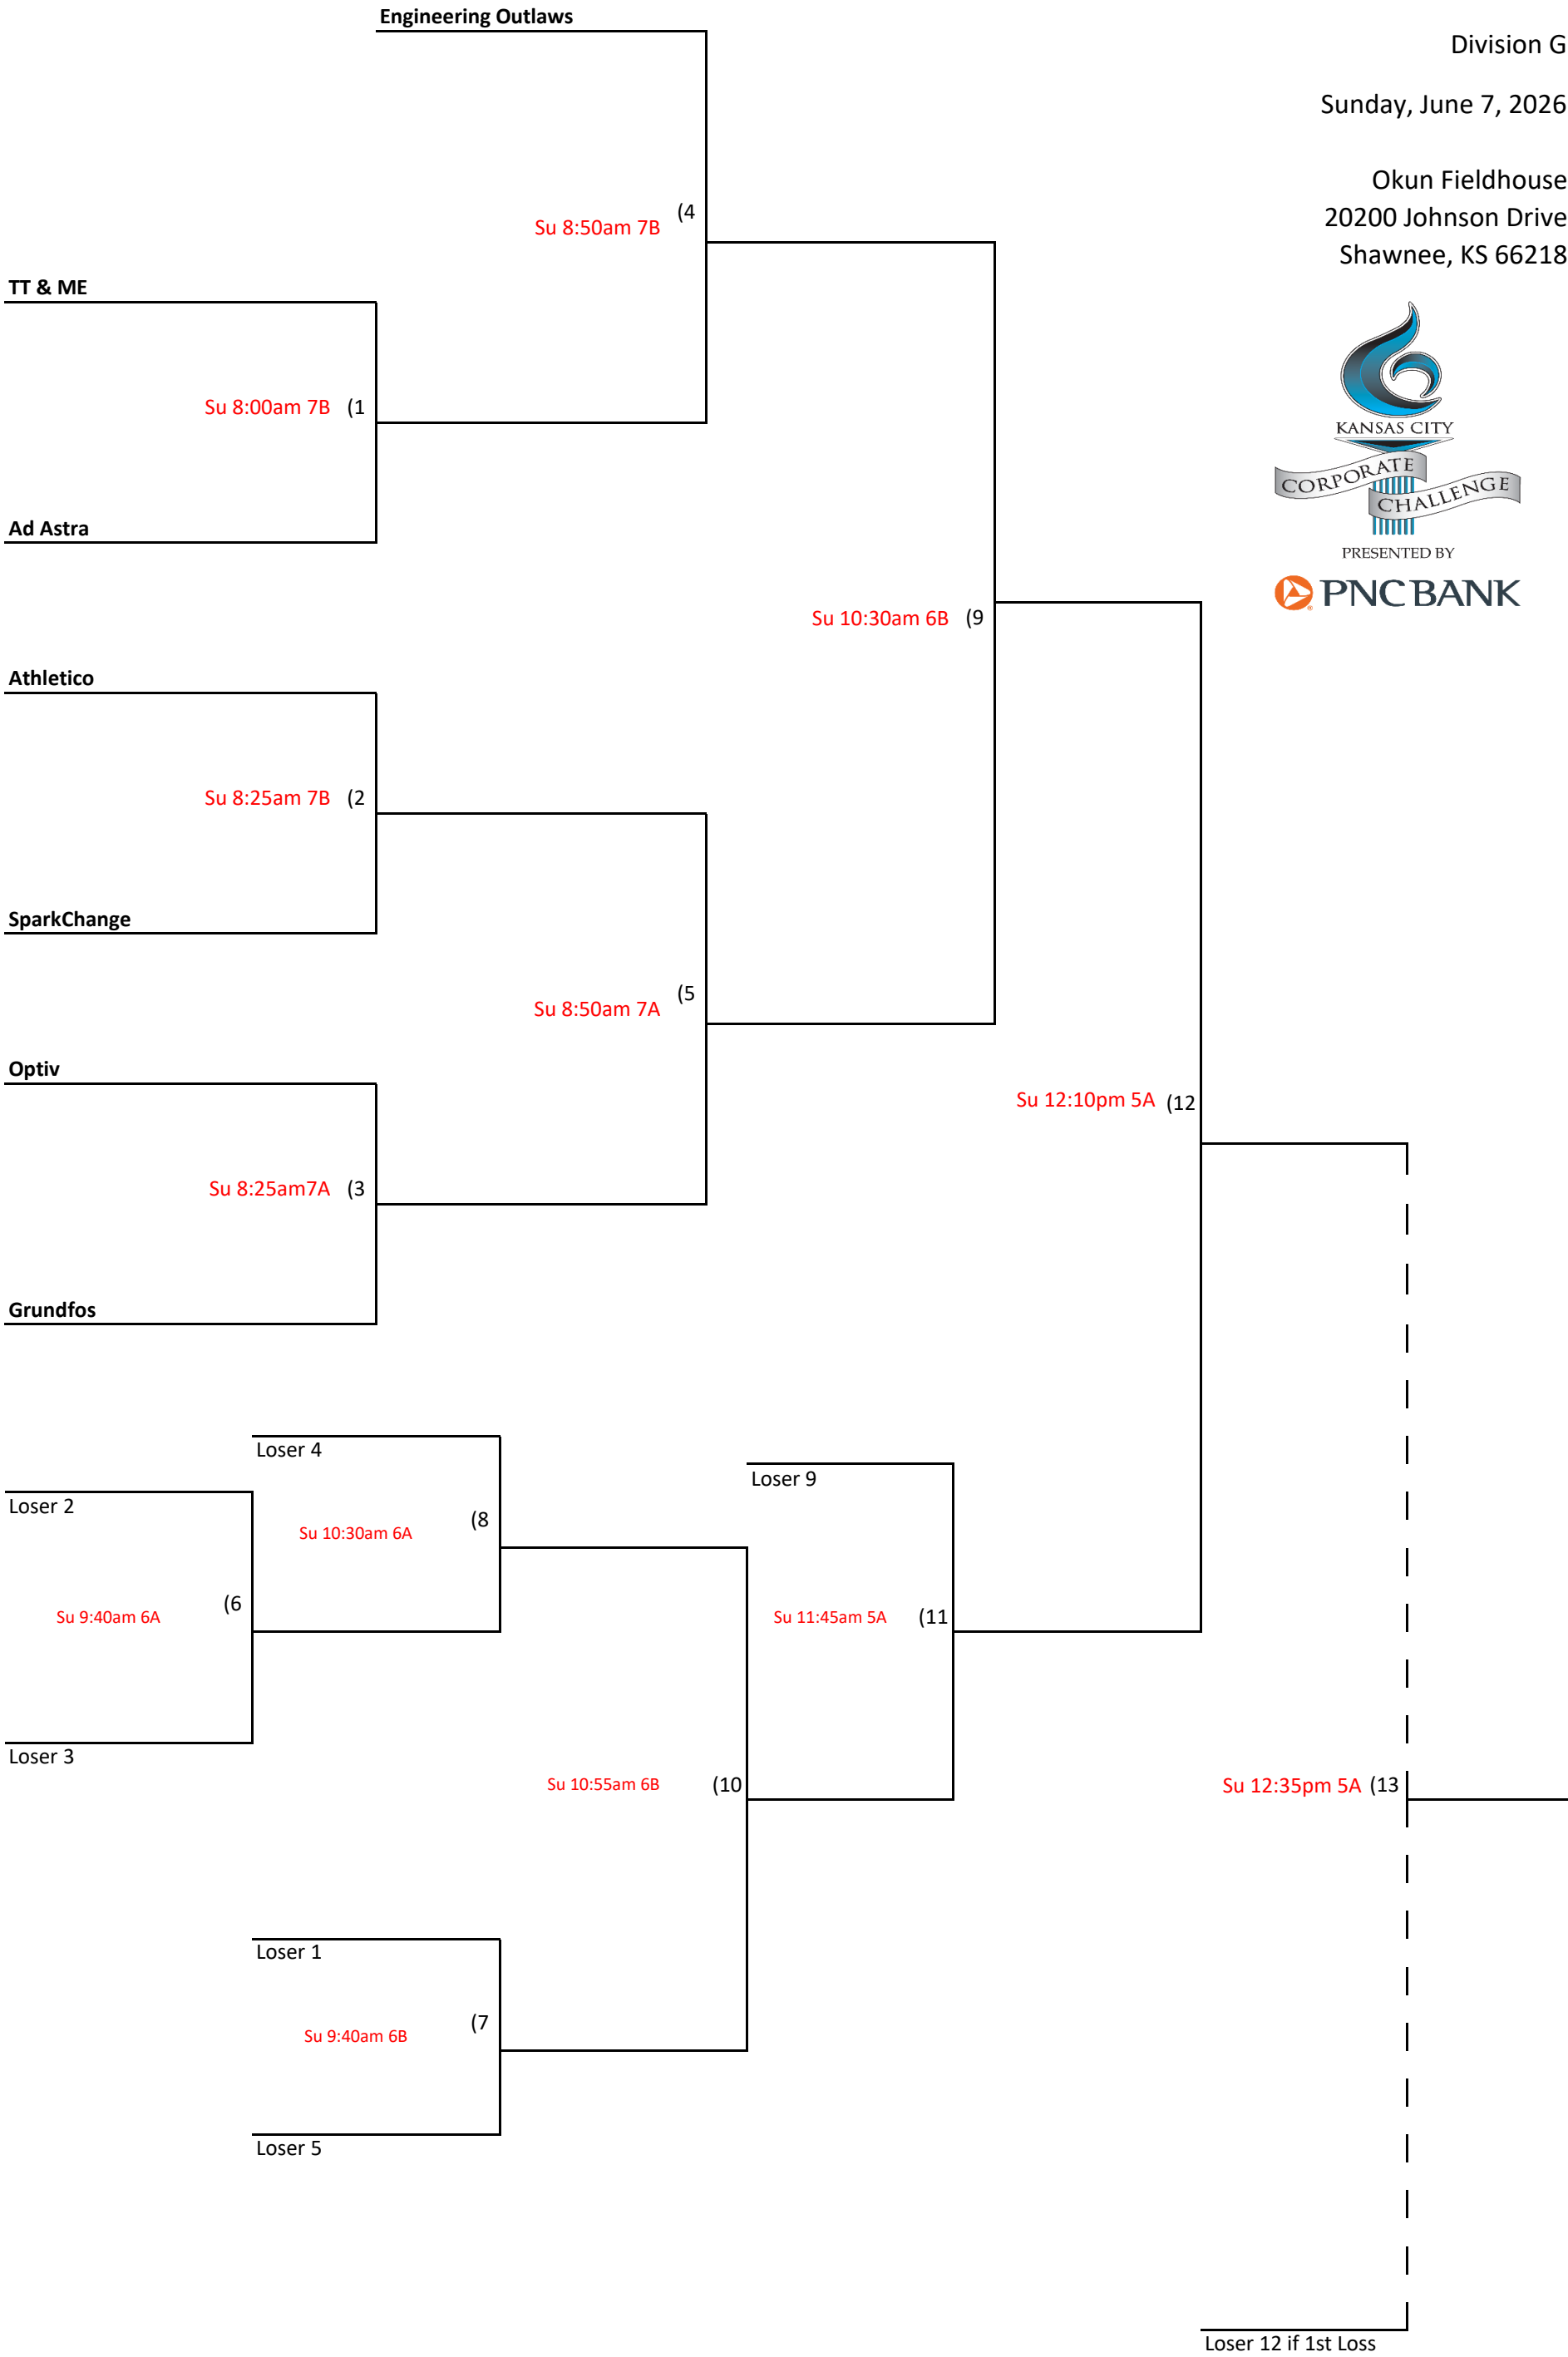

Kansas City Corporate Challenge

Women's Basketball

Division G

Sunday, June 7, 2026

Okun Fieldhouse
20200 Johnson Drive
Shawnee, KS 66218