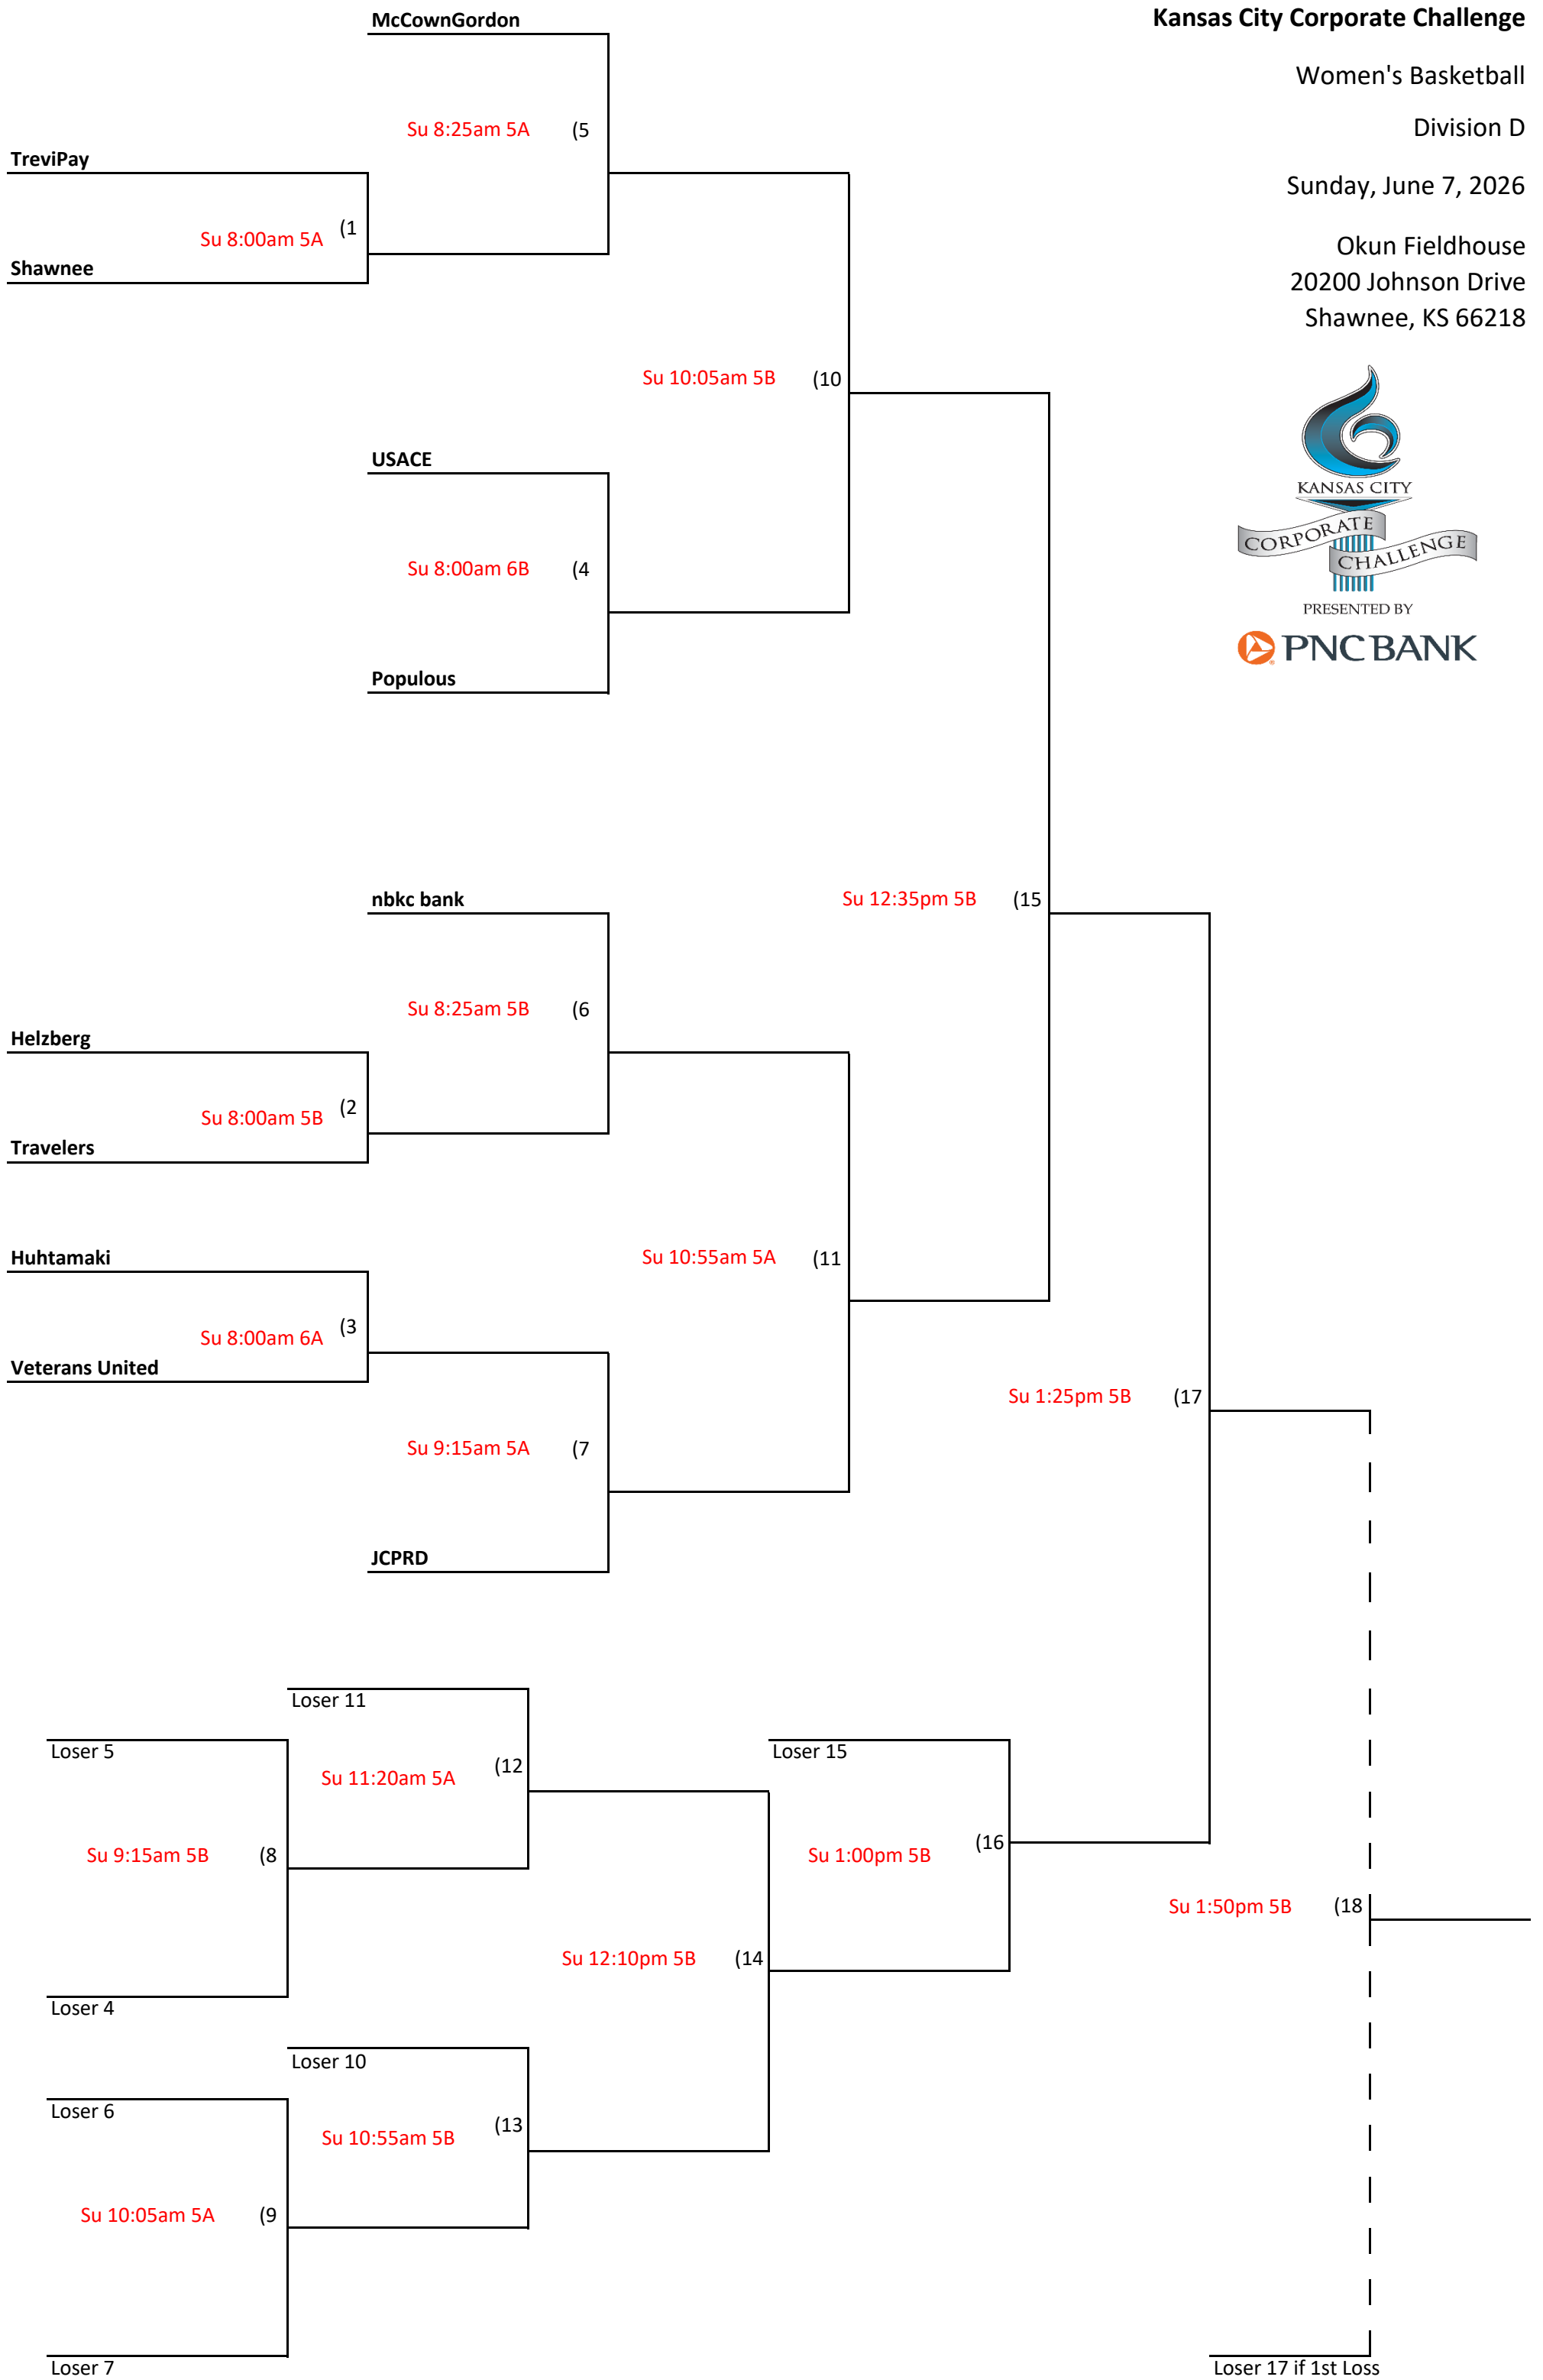

Kansas City Corporate Challenge

Women's Basketball

Division D

Sunday, June 7, 2026

Okun Fieldhouse
20200 Johnson Drive
Shawnee, KS 66218