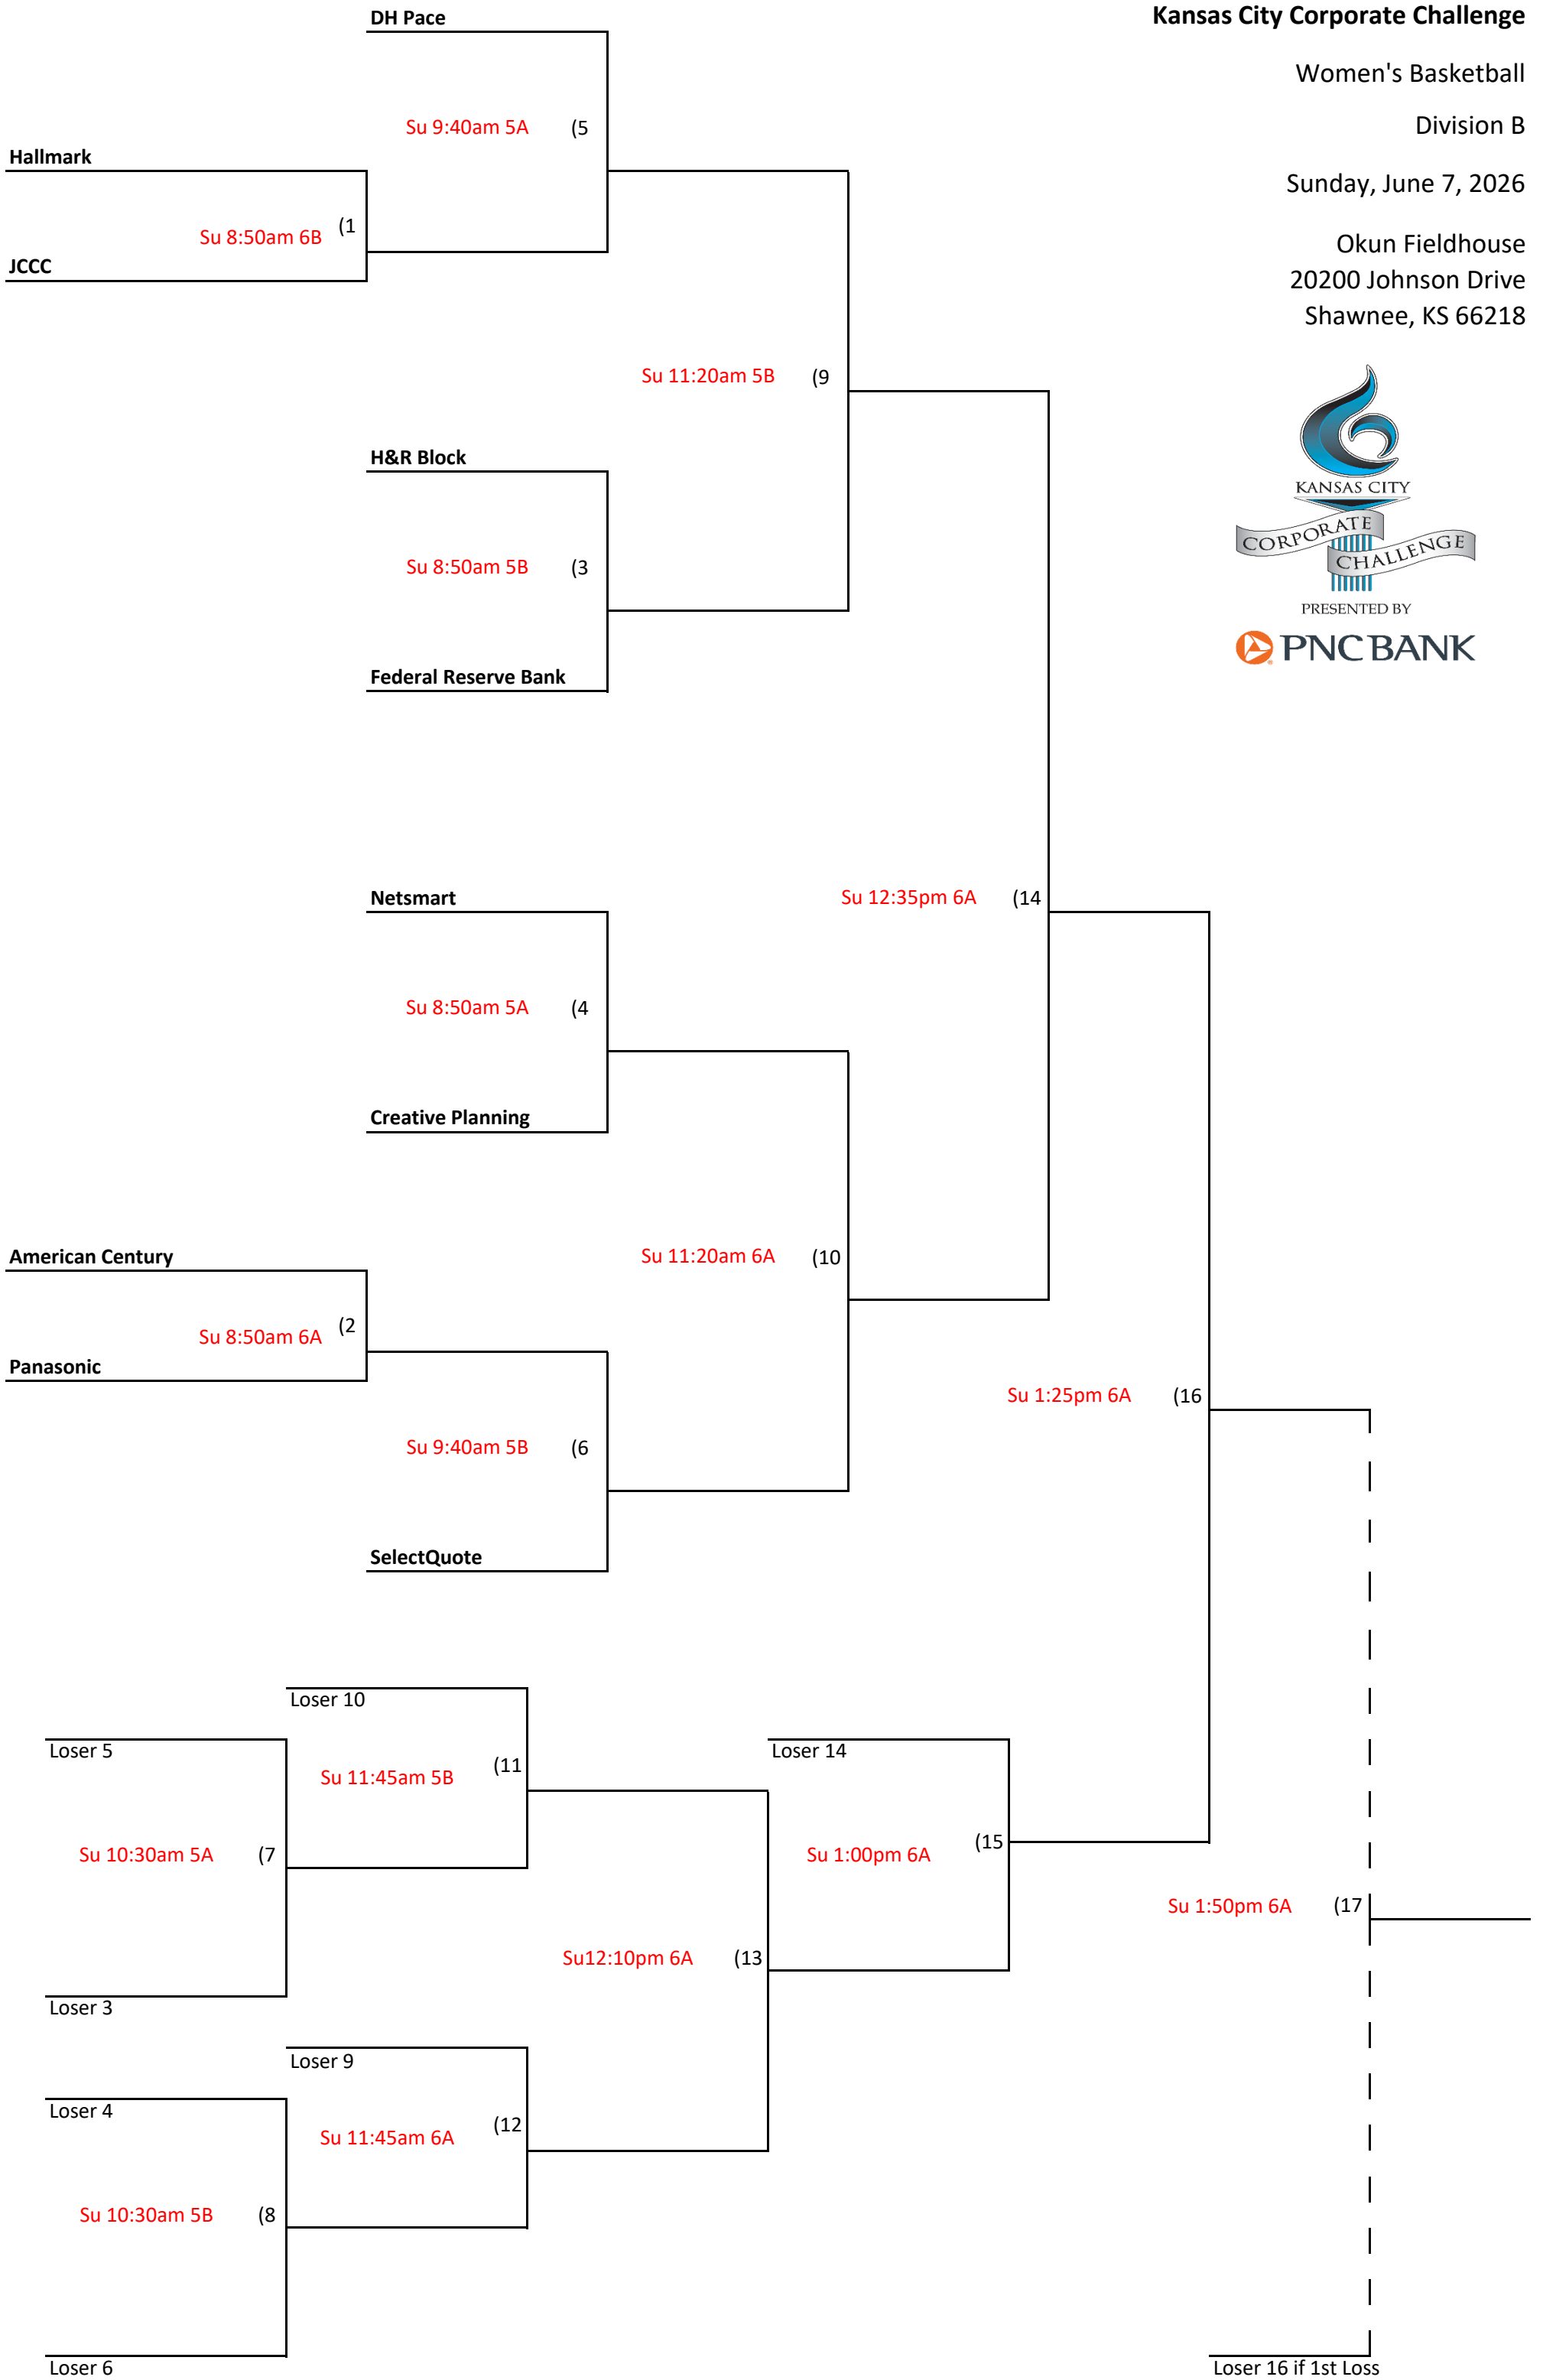

Kansas City Corporate Challenge

Women's Basketball

Division A

Saturday, June 6, 2026

Okun Fieldhouse  
20200 Johnson Drive  
Shawnee, KS 66218

Kansas City Corporate Challenge

Women's Basketball

Division B

Sunday, June 7, 2026

Okun Fieldhouse  
20200 Johnson Drive  
Shawnee, KS 66218

Kansas City Corporate Challenge

Women's Basketball

Division C

Saturday, June 6, 2026

Okun Fieldhouse  
20200 Johnson Drive  
Shawnee, KS 66218