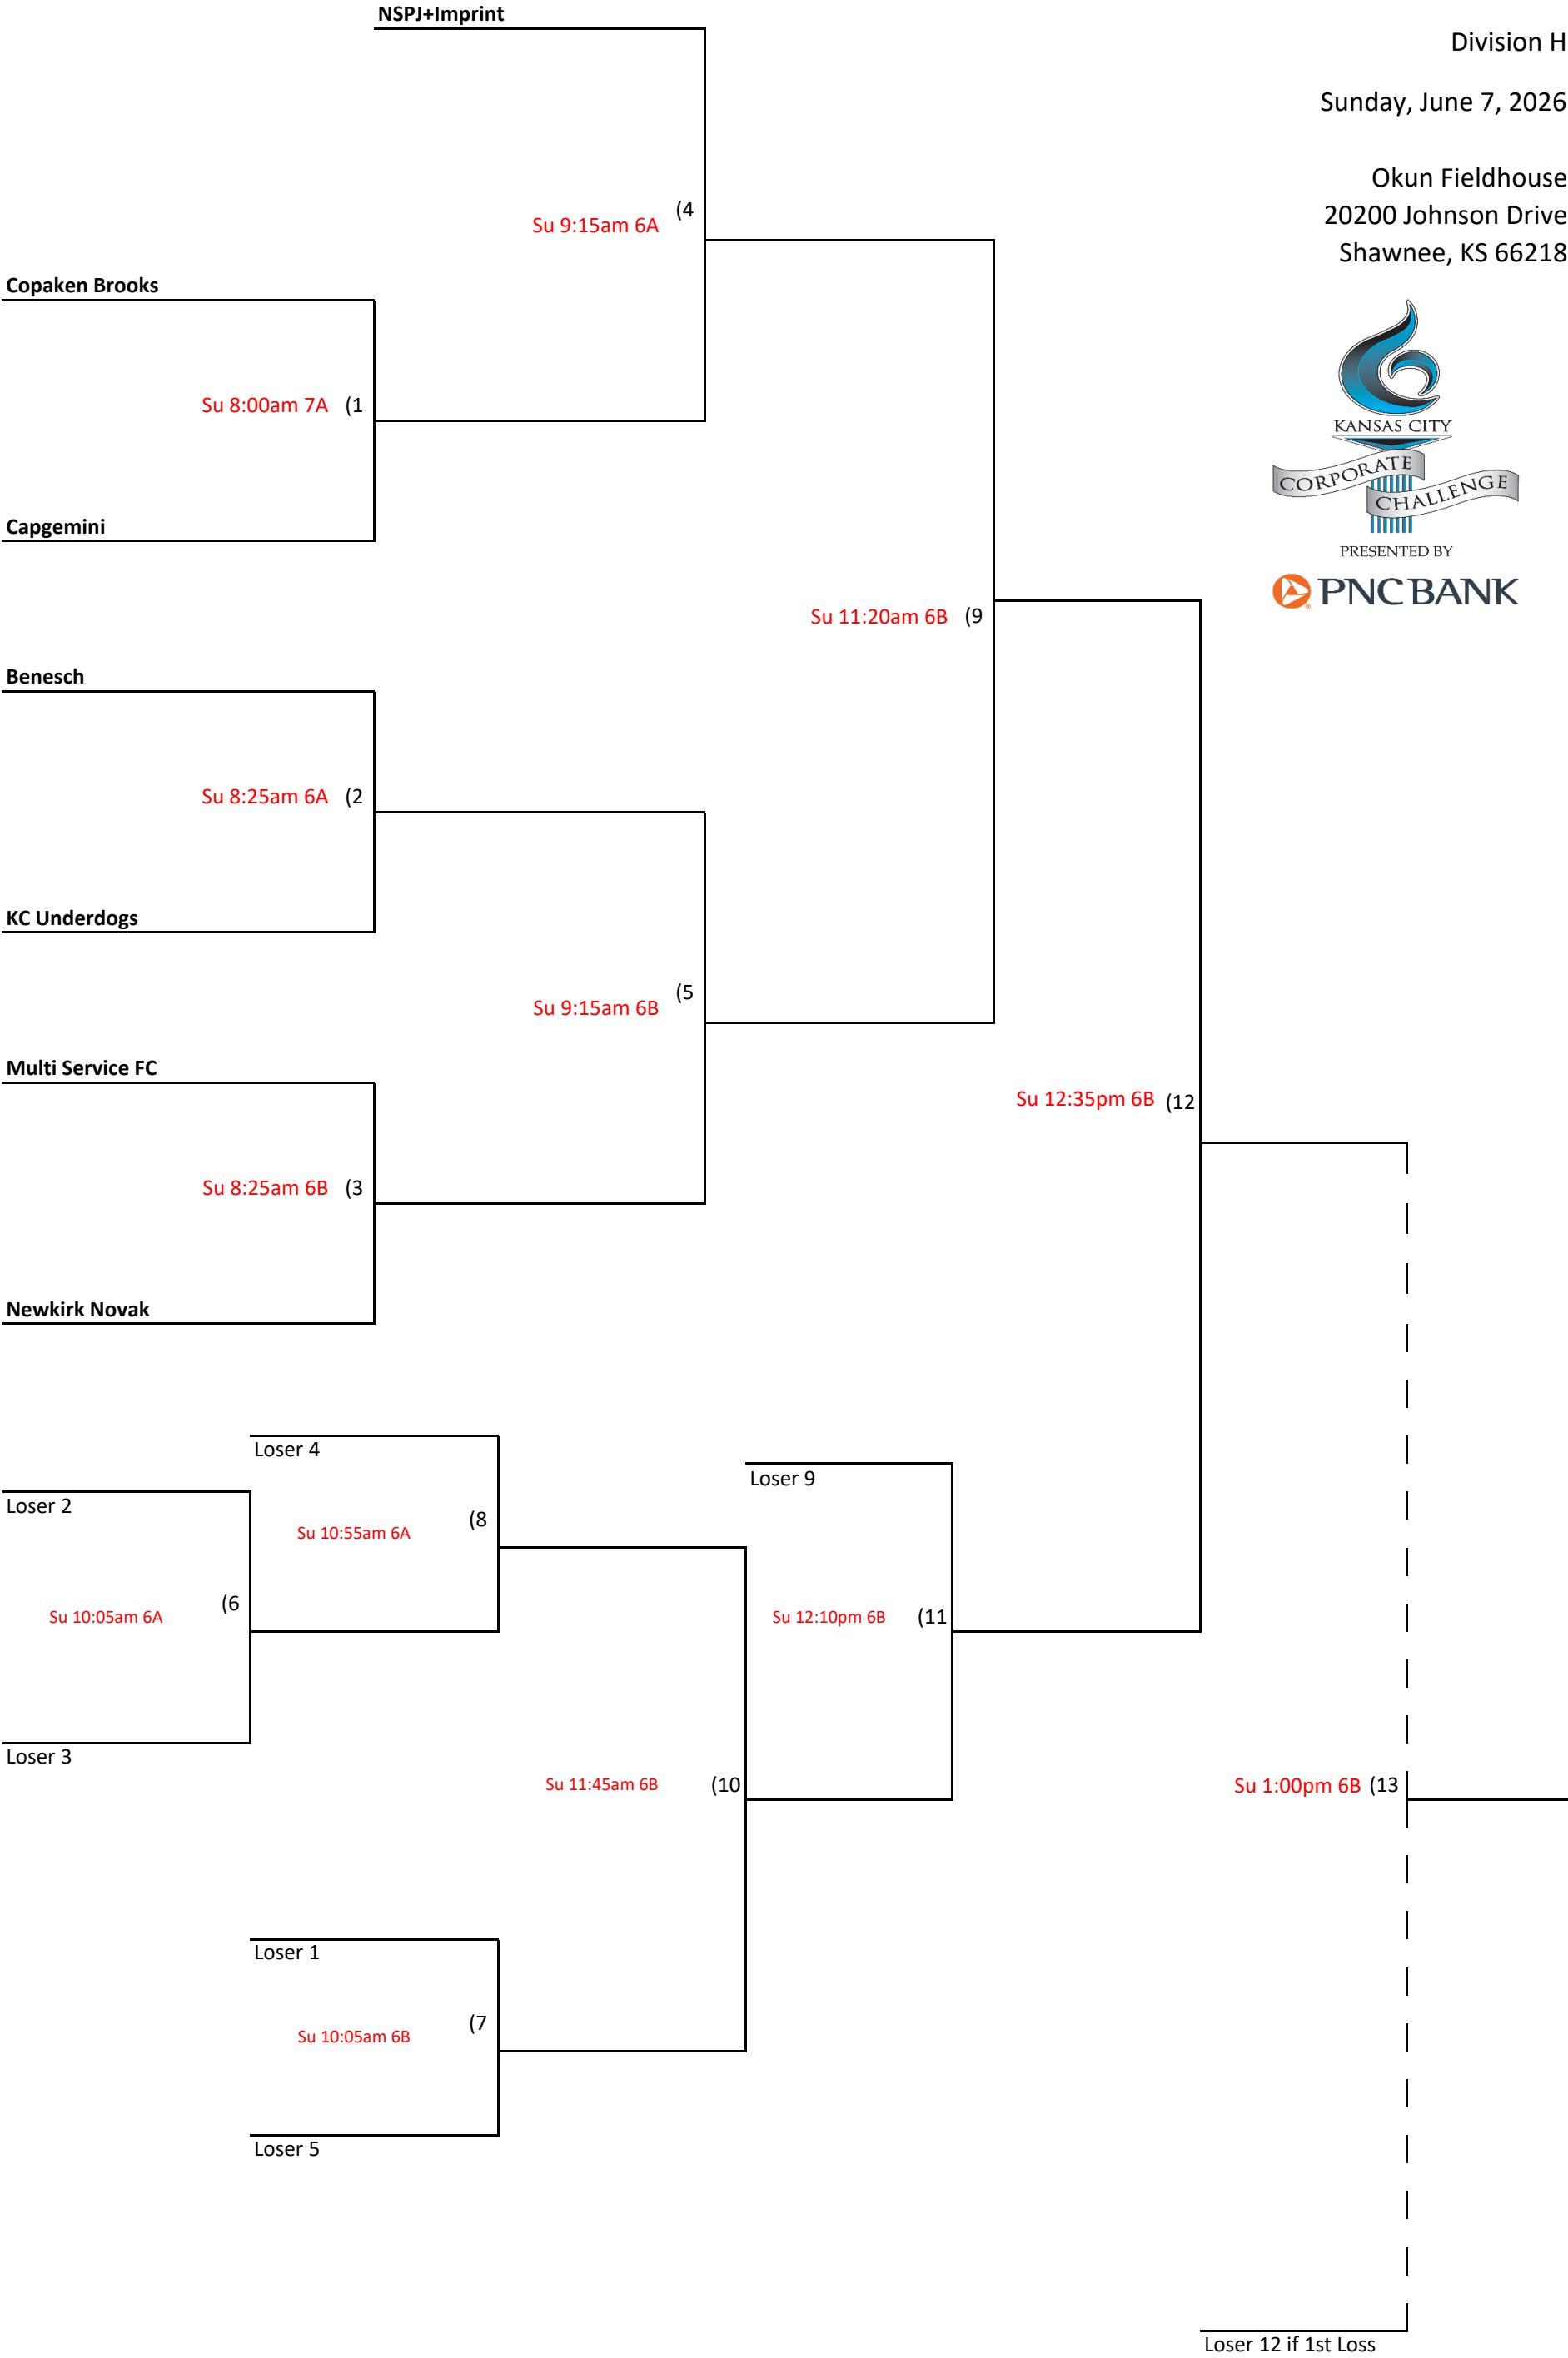

Kansas City Corporate Challenge

Women's Basketball

Division H

Sunday, June 7, 2026

Okun Fieldhouse
20200 Johnson Drive
Shawnee, KS 66218

NSPJ+Imprint (4) vs Copaken Brooks (1) and Capgemini (1) at Su 9:15am 6A.

Benesch (2) vs KC Underdogs (2) at Su 8:25am 6A.

Multi Service FC (3) vs Newkirk Novak (3) at Su 8:25am 6B.

Loser 2 (6) vs Loser 3 (3) at Su 10:05am 6A. Loser 4 (8) vs Loser 3 (3) at Su 10:55am 6A.

Loser 1 (7) vs Loser 5 (5) at Su 10:05am 6B.

NSPJ+Imprint (4) vs Benesch (2) and KC Underdogs (2) at Su 11:20am 6B.

Multi Service FC (3) vs Newkirk Novak (3) and Loser 4 (8) at Su 12:35pm 6B.

Loser 9 (11) vs Loser 2 (6) and Loser 3 (3) at Su 12:10pm 6B.

Loser 1 (7) vs Loser 4 (8) and Loser 9 (11) at Su 11:45am 6B. Loser 12 if 1st Loss (13) vs Loser 9 (11) at Su 1:00pm 6B.