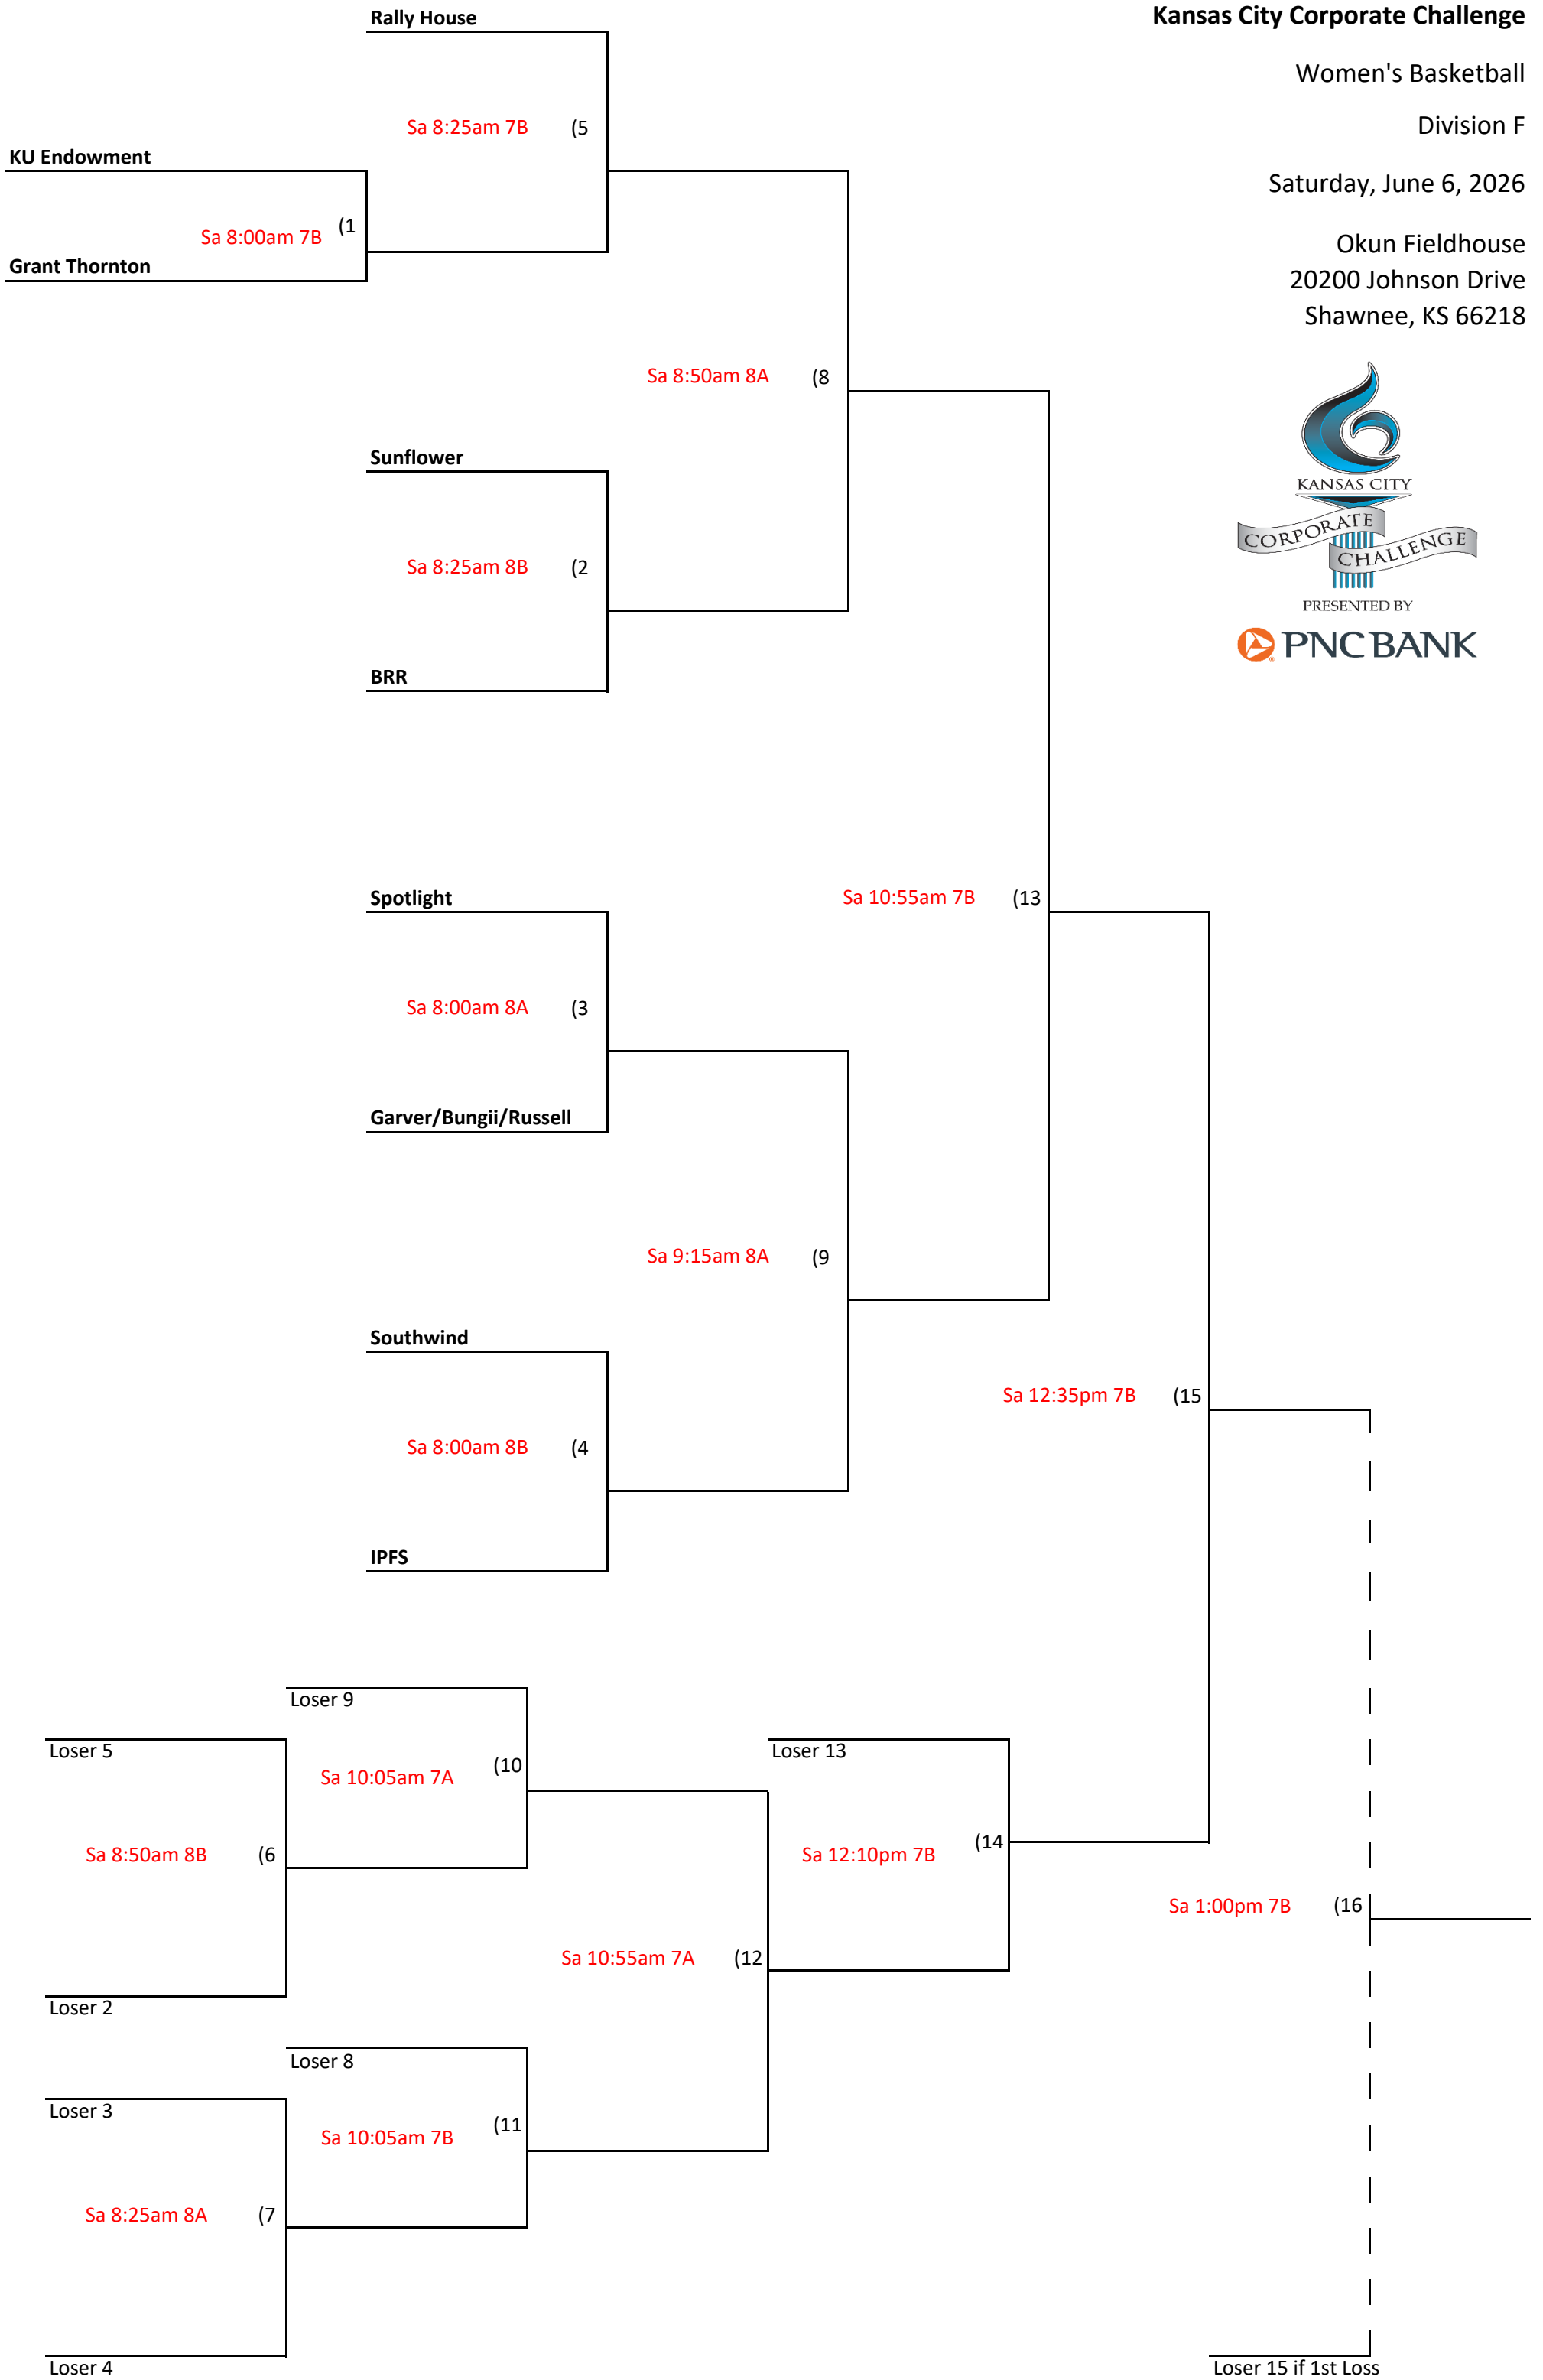

Kansas City Corporate Challenge

Women's Basketball

Division F

Saturday, June 6, 2026

Okun Fieldhouse
20200 Johnson Drive
Shawnee, KS 66218