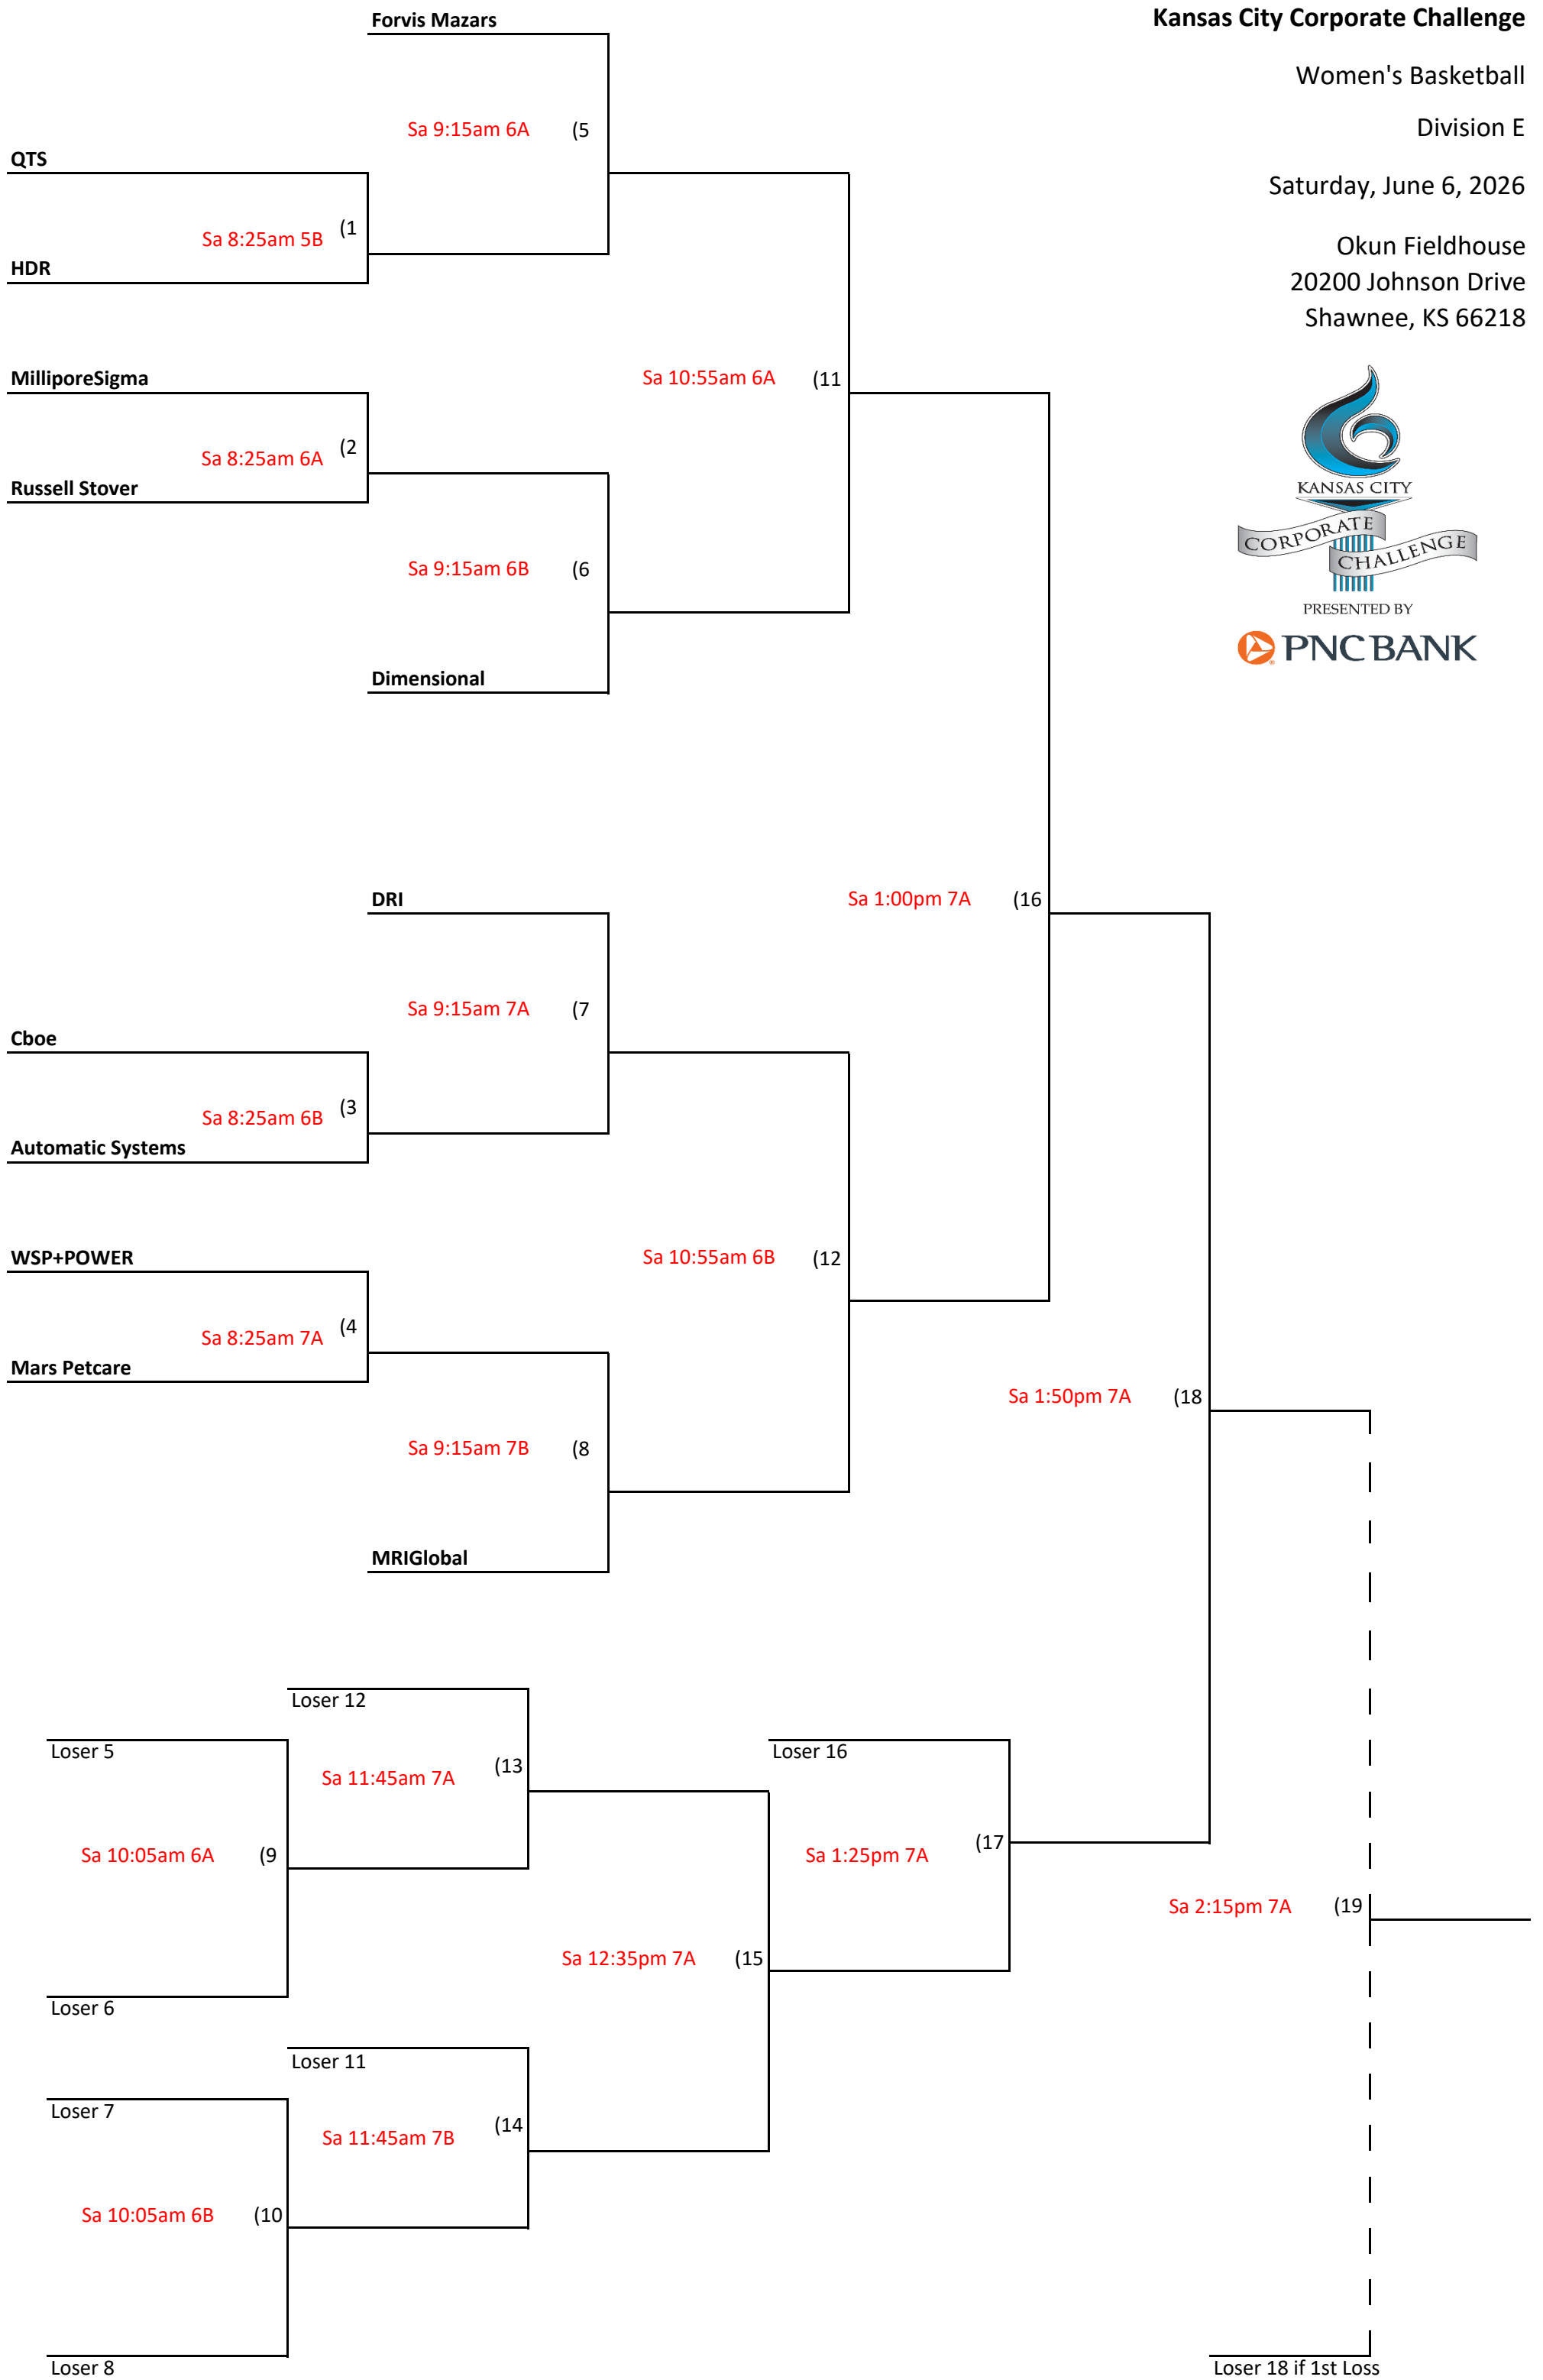

Kansas City Corporate Challenge

Women's Basketball

Division E

Saturday, June 6, 2026

Okun Fieldhouse
20200 Johnson Drive
Shawnee, KS 66218