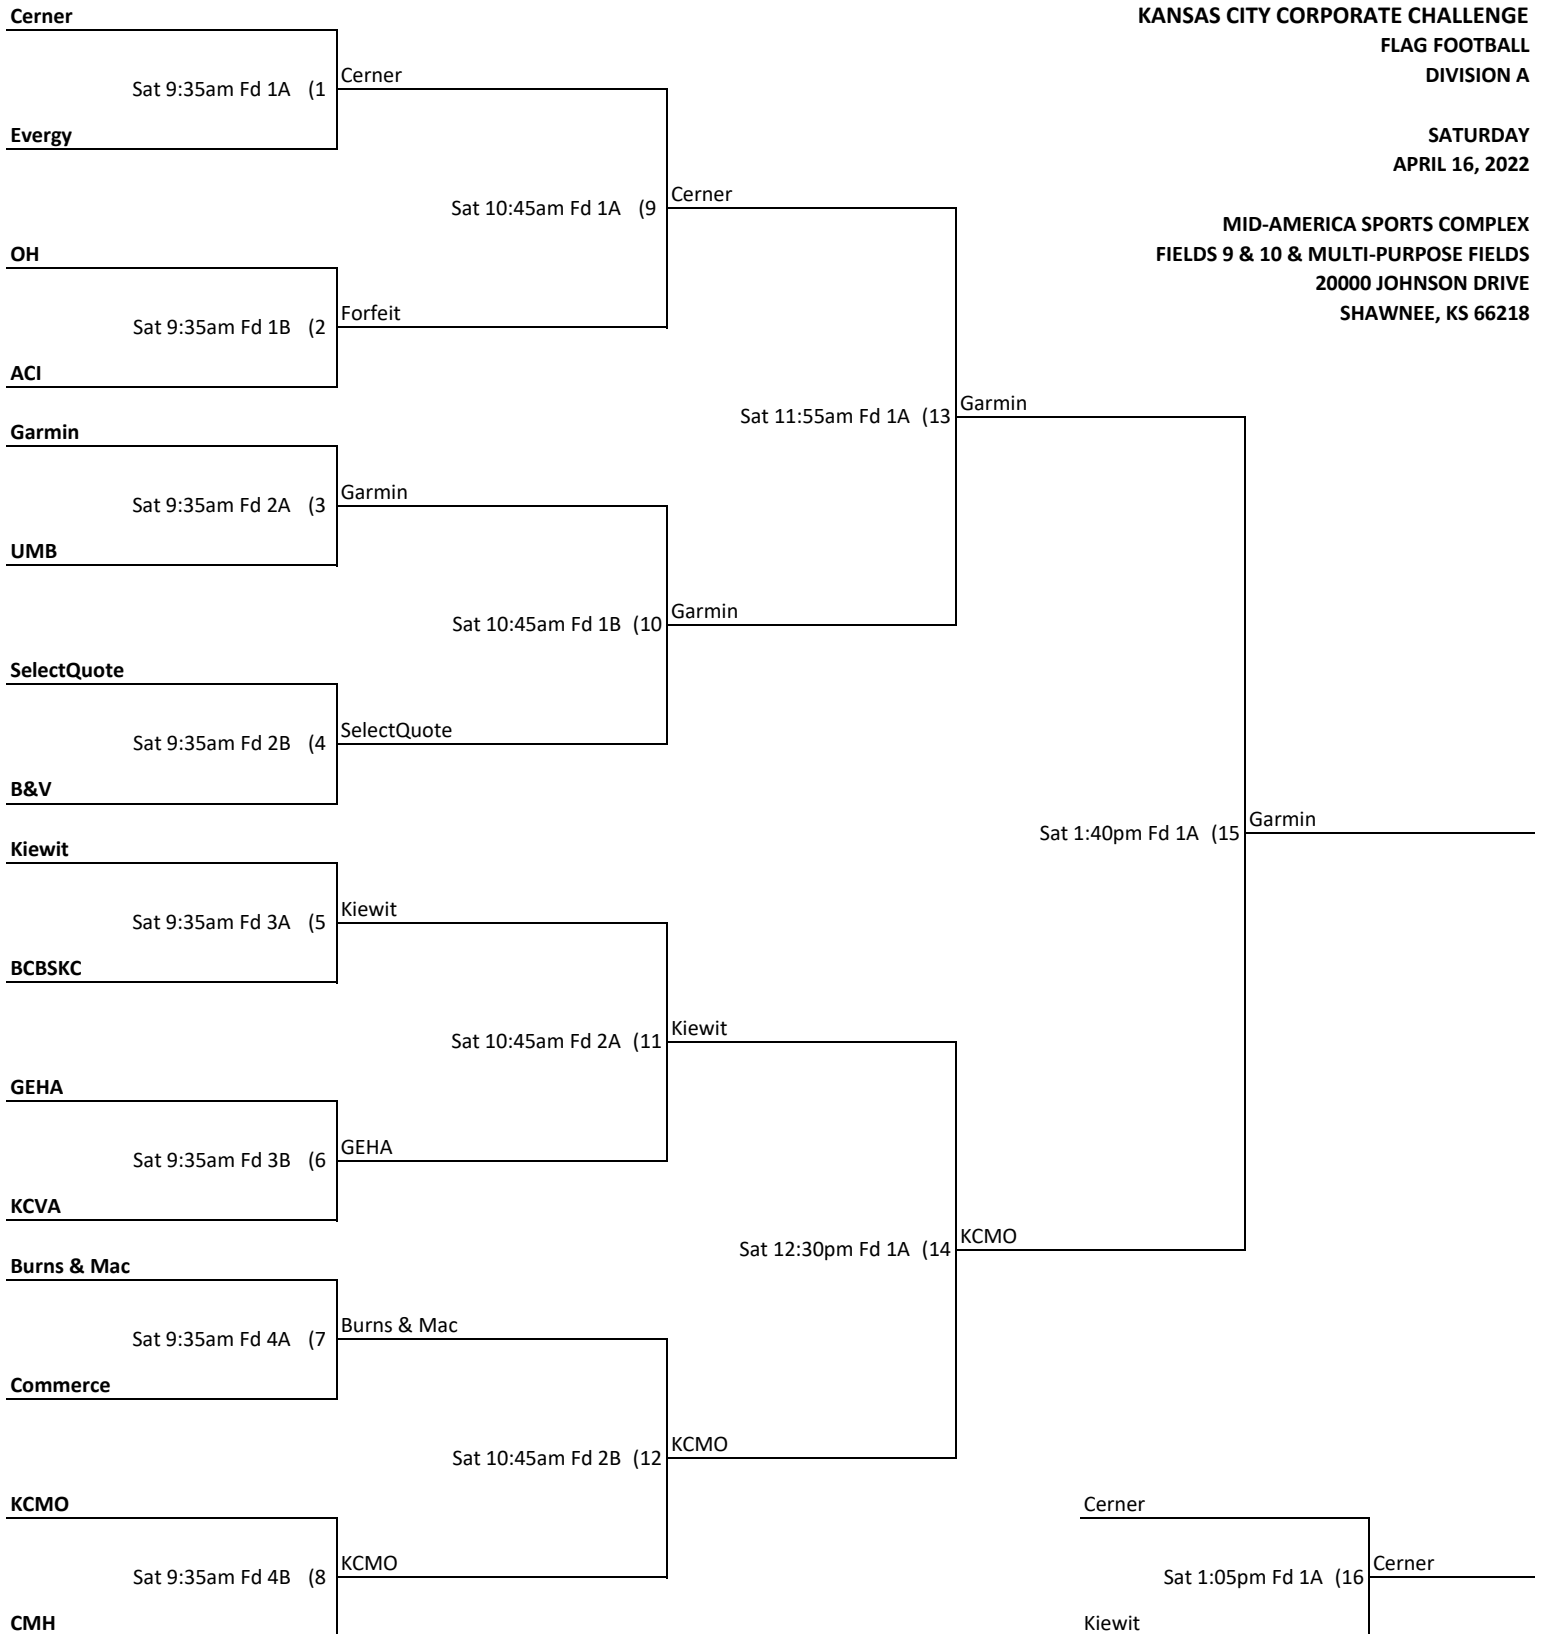

**KANSAS CITY CORPORATE CHALLENGE
FLAG FOOTBALL
DIVISION A**

**SATURDAY
APRIL 16, 2022**

**MID-AMERICA SPORTS COMPLEX
FIELDS 9 & 10 & MULTI-PURPOSE FIELDS
20000 JOHNSON DRIVE
SHAWNEE, KS 66218**