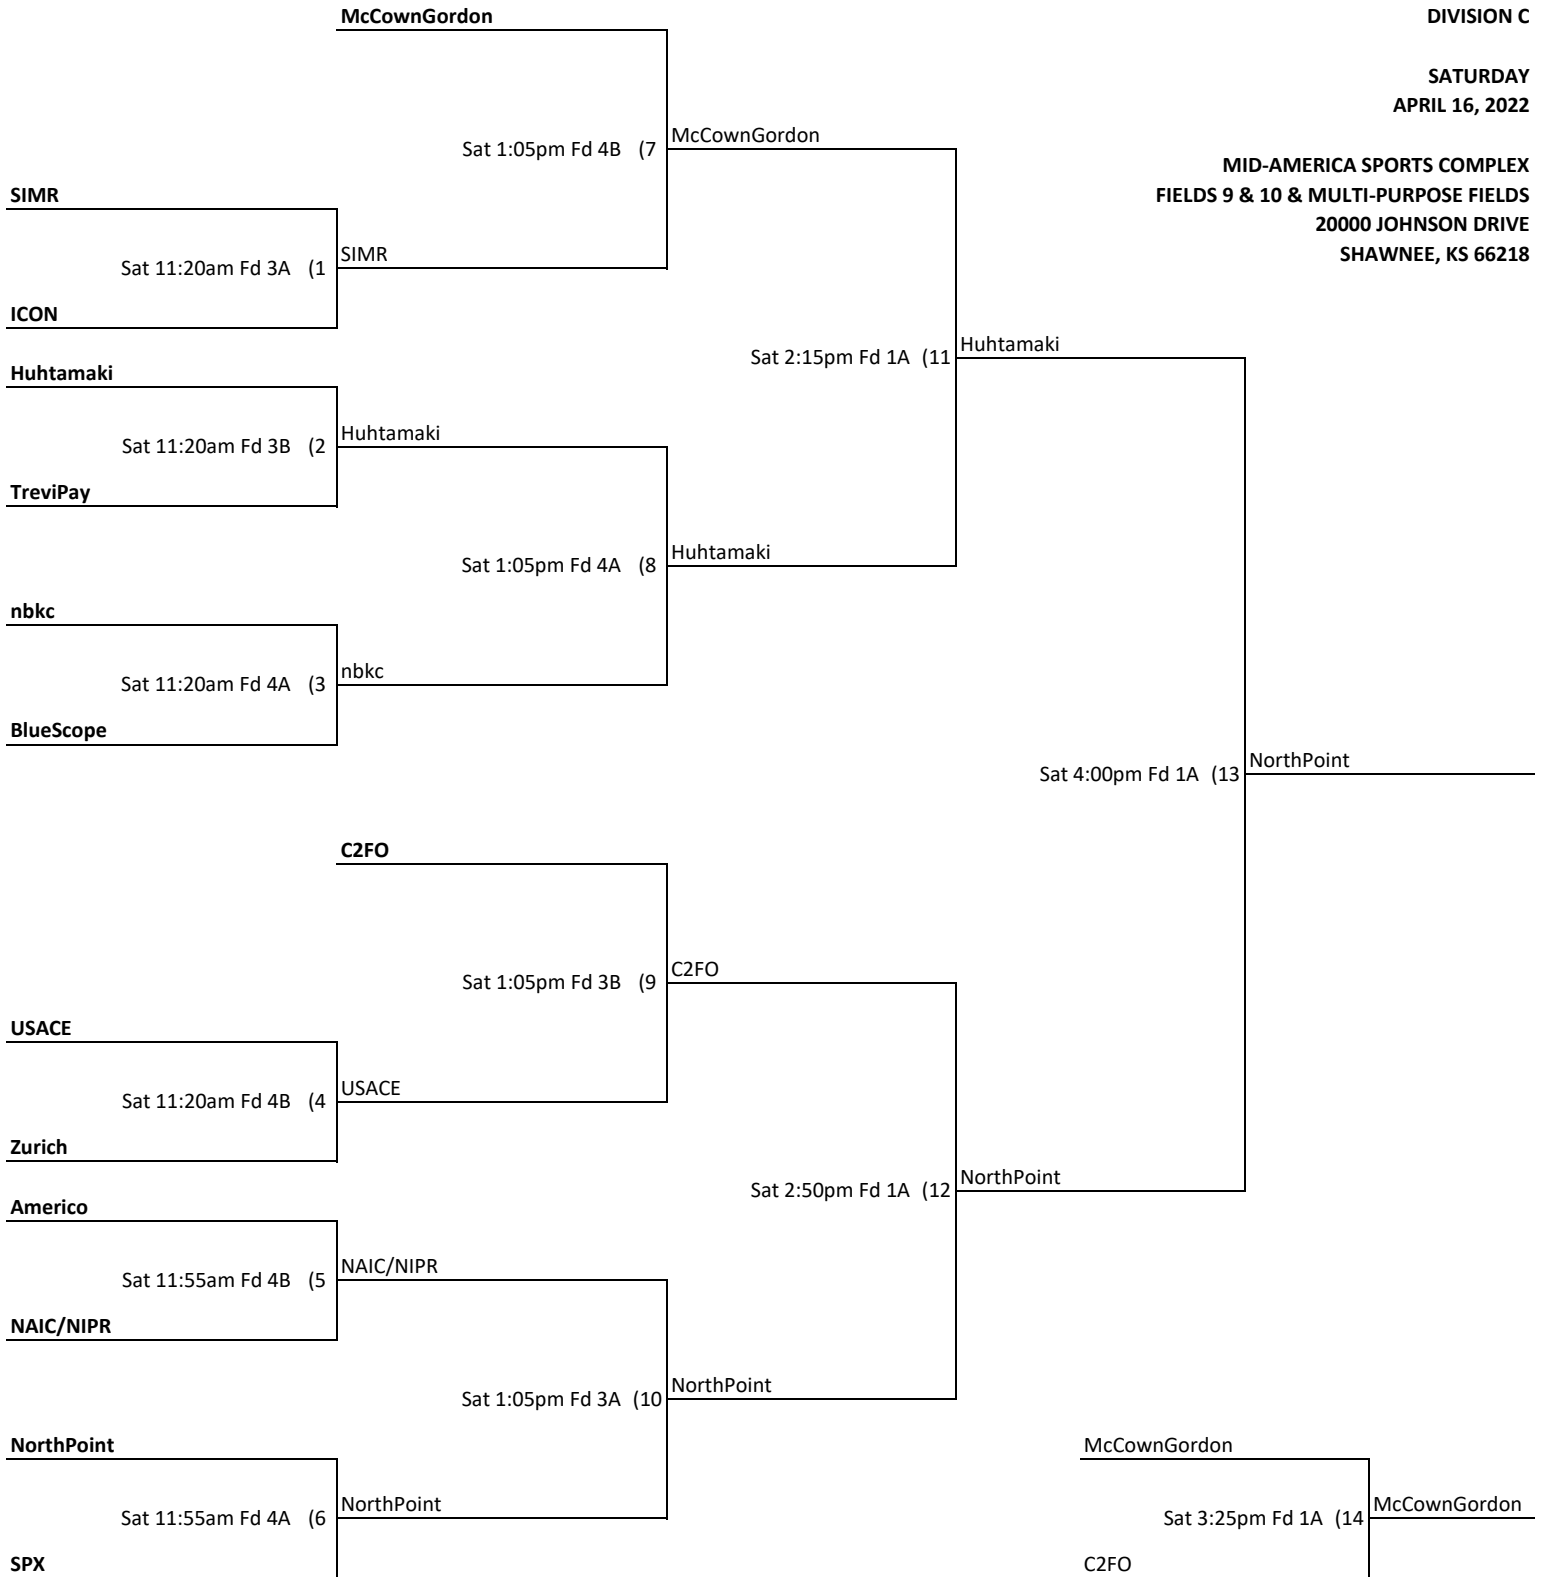

**KANSAS CITY CORPORATE CHALLENGE
FLAG FOOTBALL
DIVISION C**

**SATURDAY
APRIL 16, 2022**

**MID-AMERICA SPORTS COMPLEX
FIELDS 9 & 10 & MULTI-PURPOSE FIELDS
20000 JOHNSON DRIVE
SHAWNEE, KS 66218**