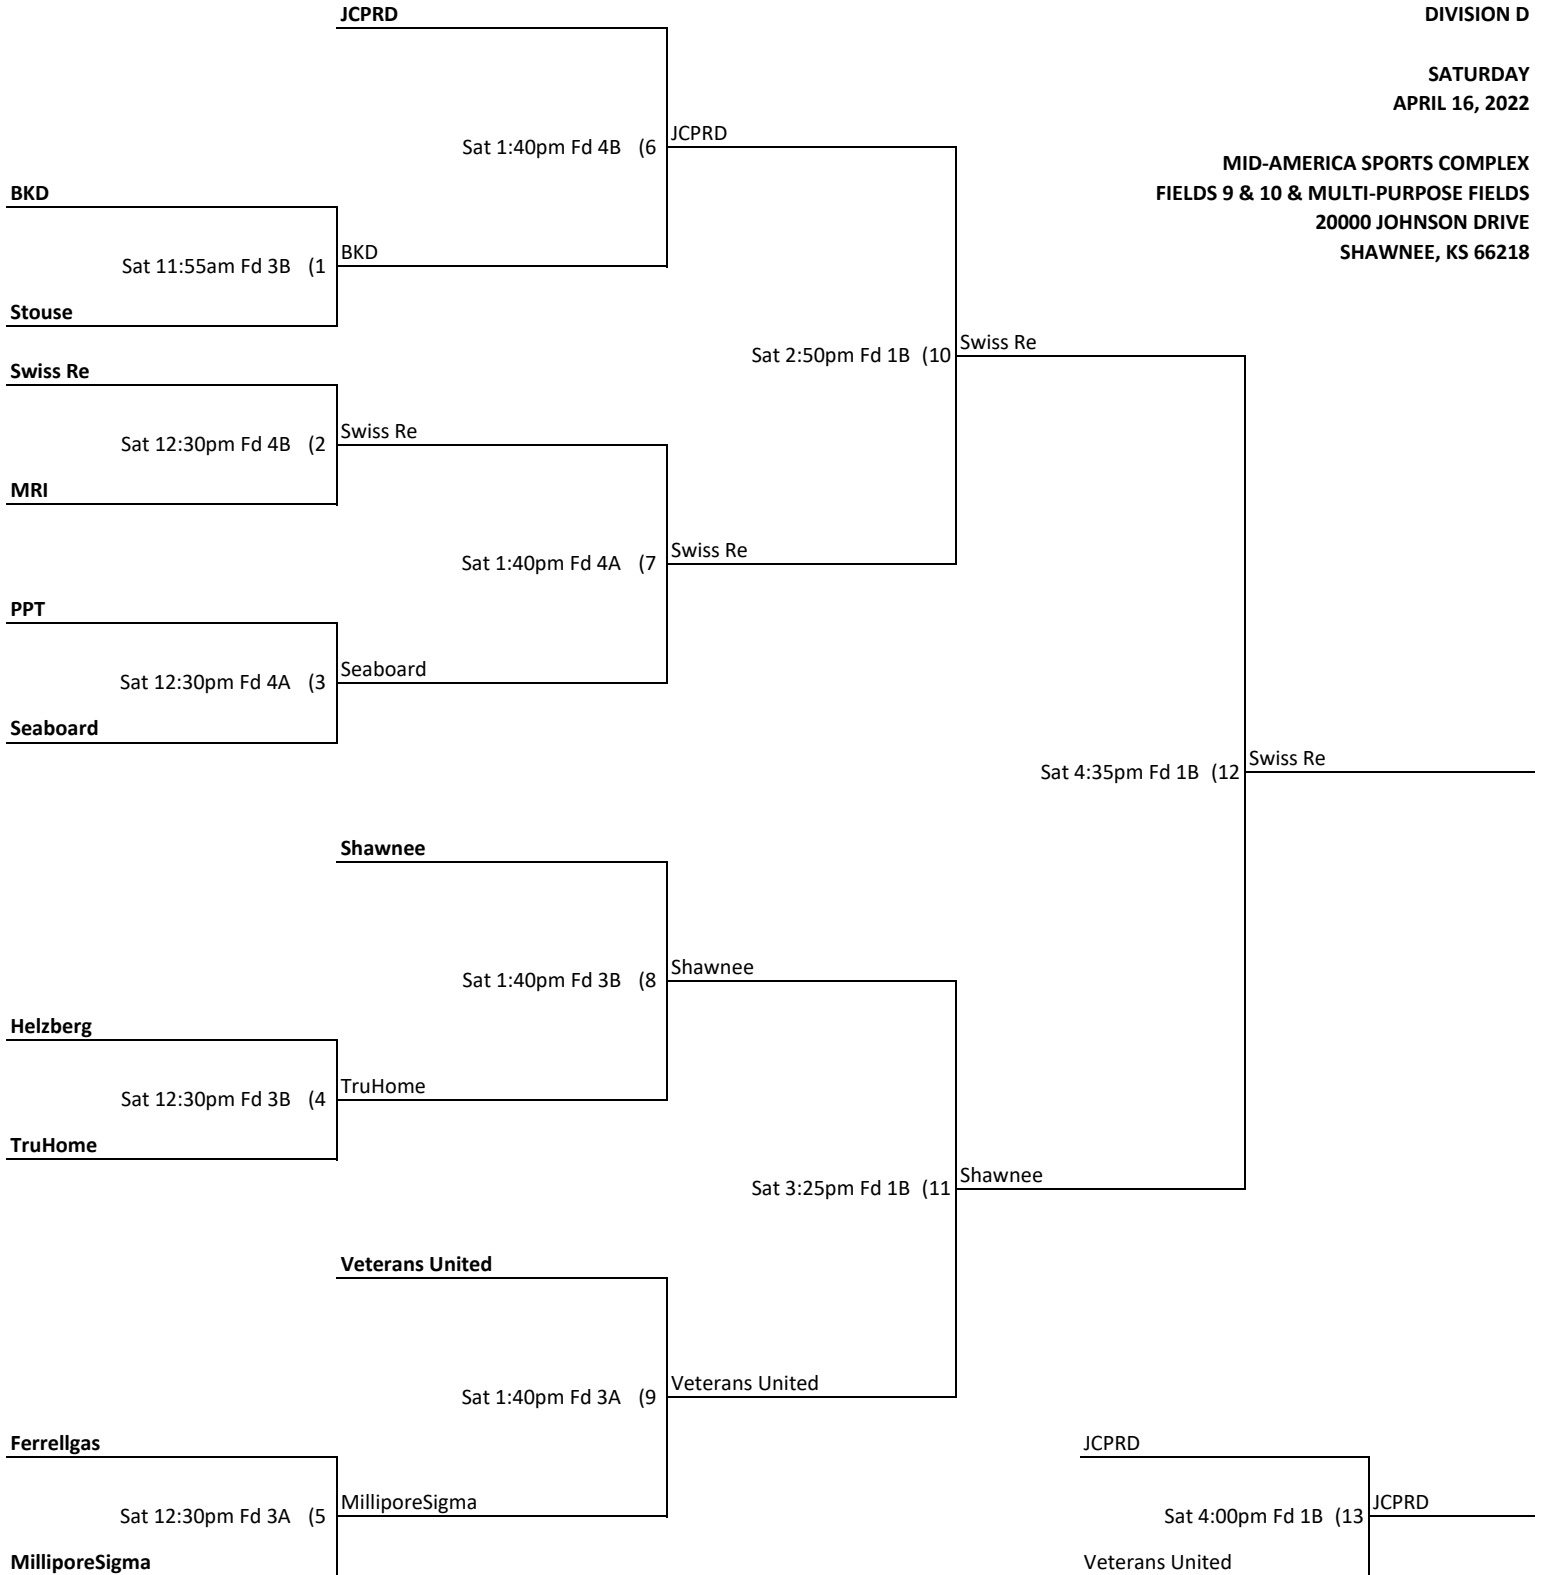

**KANSAS CITY CORPORATE CHALLENGE
FLAG FOOTBALL
DIVISION D**

**SATURDAY
APRIL 16, 2022**

**MID-AMERICA SPORTS COMPLEX
FIELDS 9 & 10 & MULTI-PURPOSE FIELDS
20000 JOHNSON DRIVE
SHAWNEE, KS 66218**