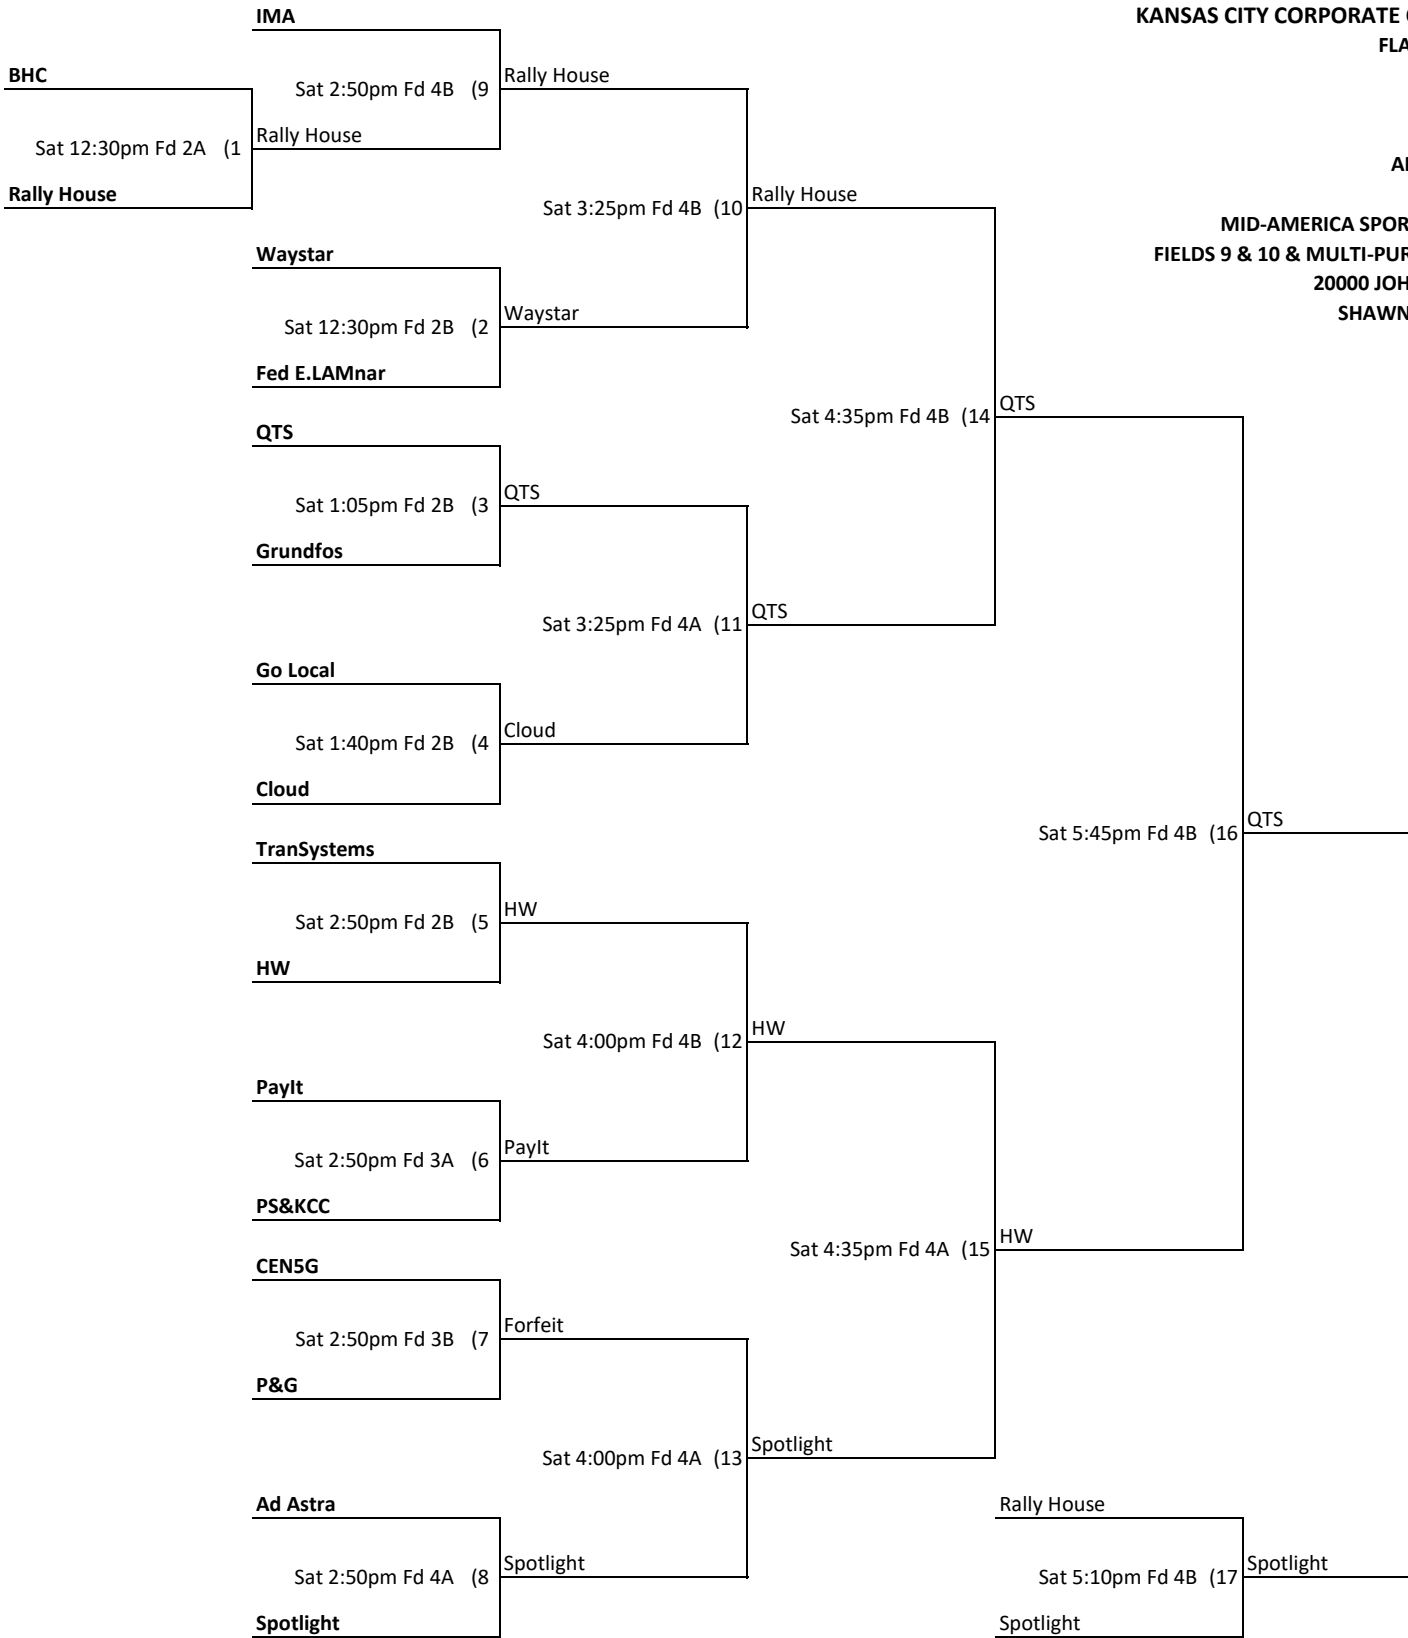

**KANSAS CITY CORPORATE CHALLENGE
FLAG FOOTBALL
DIVISION F**

**SATURDAY
APRIL 16, 2022**

**MID-AMERICA SPORTS COMPLEX
FIELDS 9 & 10 & MULTI-PURPOSE FIELDS
20000 JOHNSON DRIVE
SHAWNEE, KS 66218**