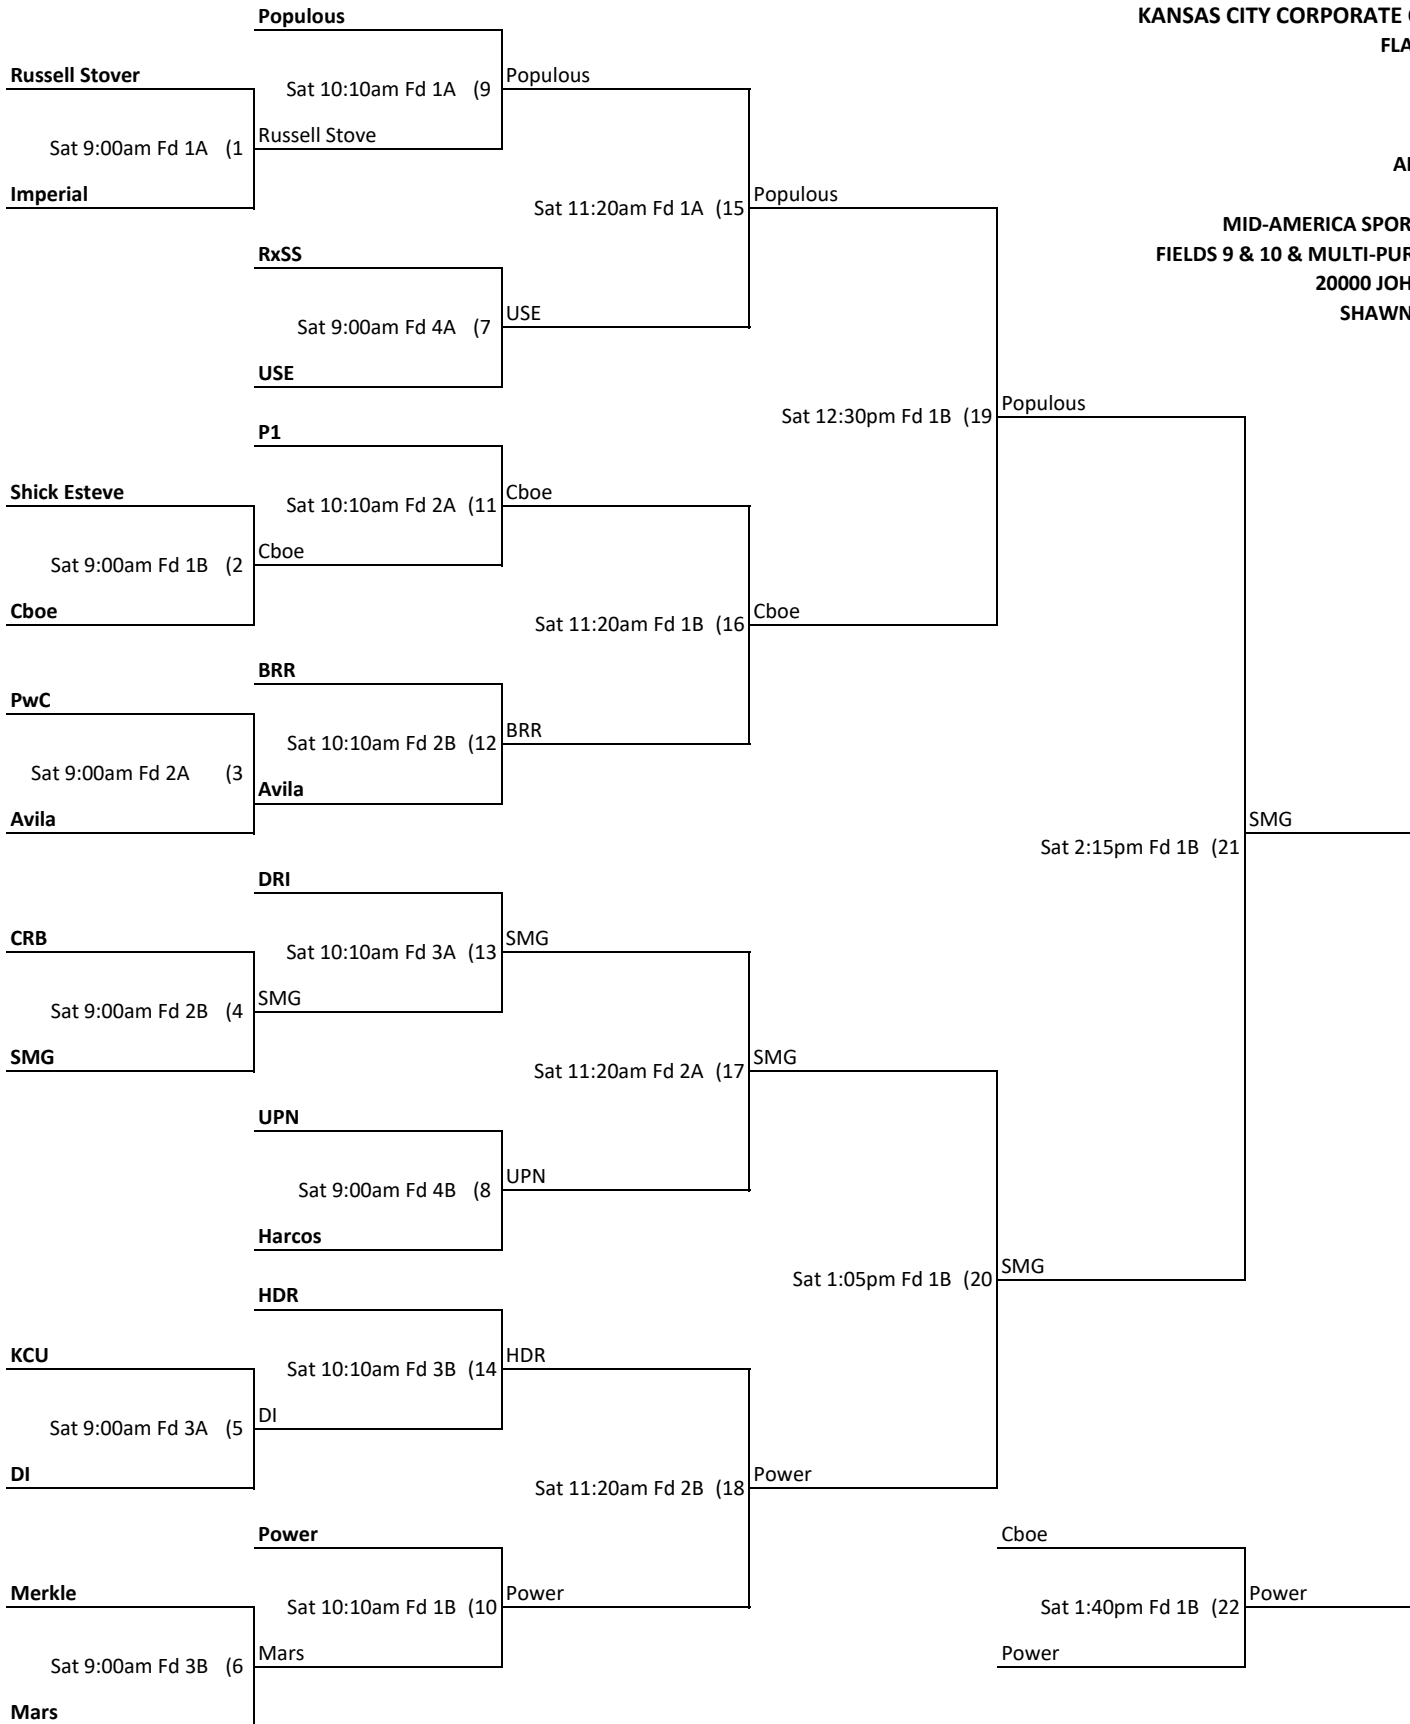

**KANSAS CITY CORPORATE CHALLENGE
FLAG FOOTBALL
DIVISION E**

**SATURDAY
APRIL 16, 2022**

**MID-AMERICA SPORTS COMPLEX
FIELDS 9 & 10 & MULTI-PURPOSE FIELDS
20000 JOHNSON DRIVE
SHAWNEE, KS 66218**