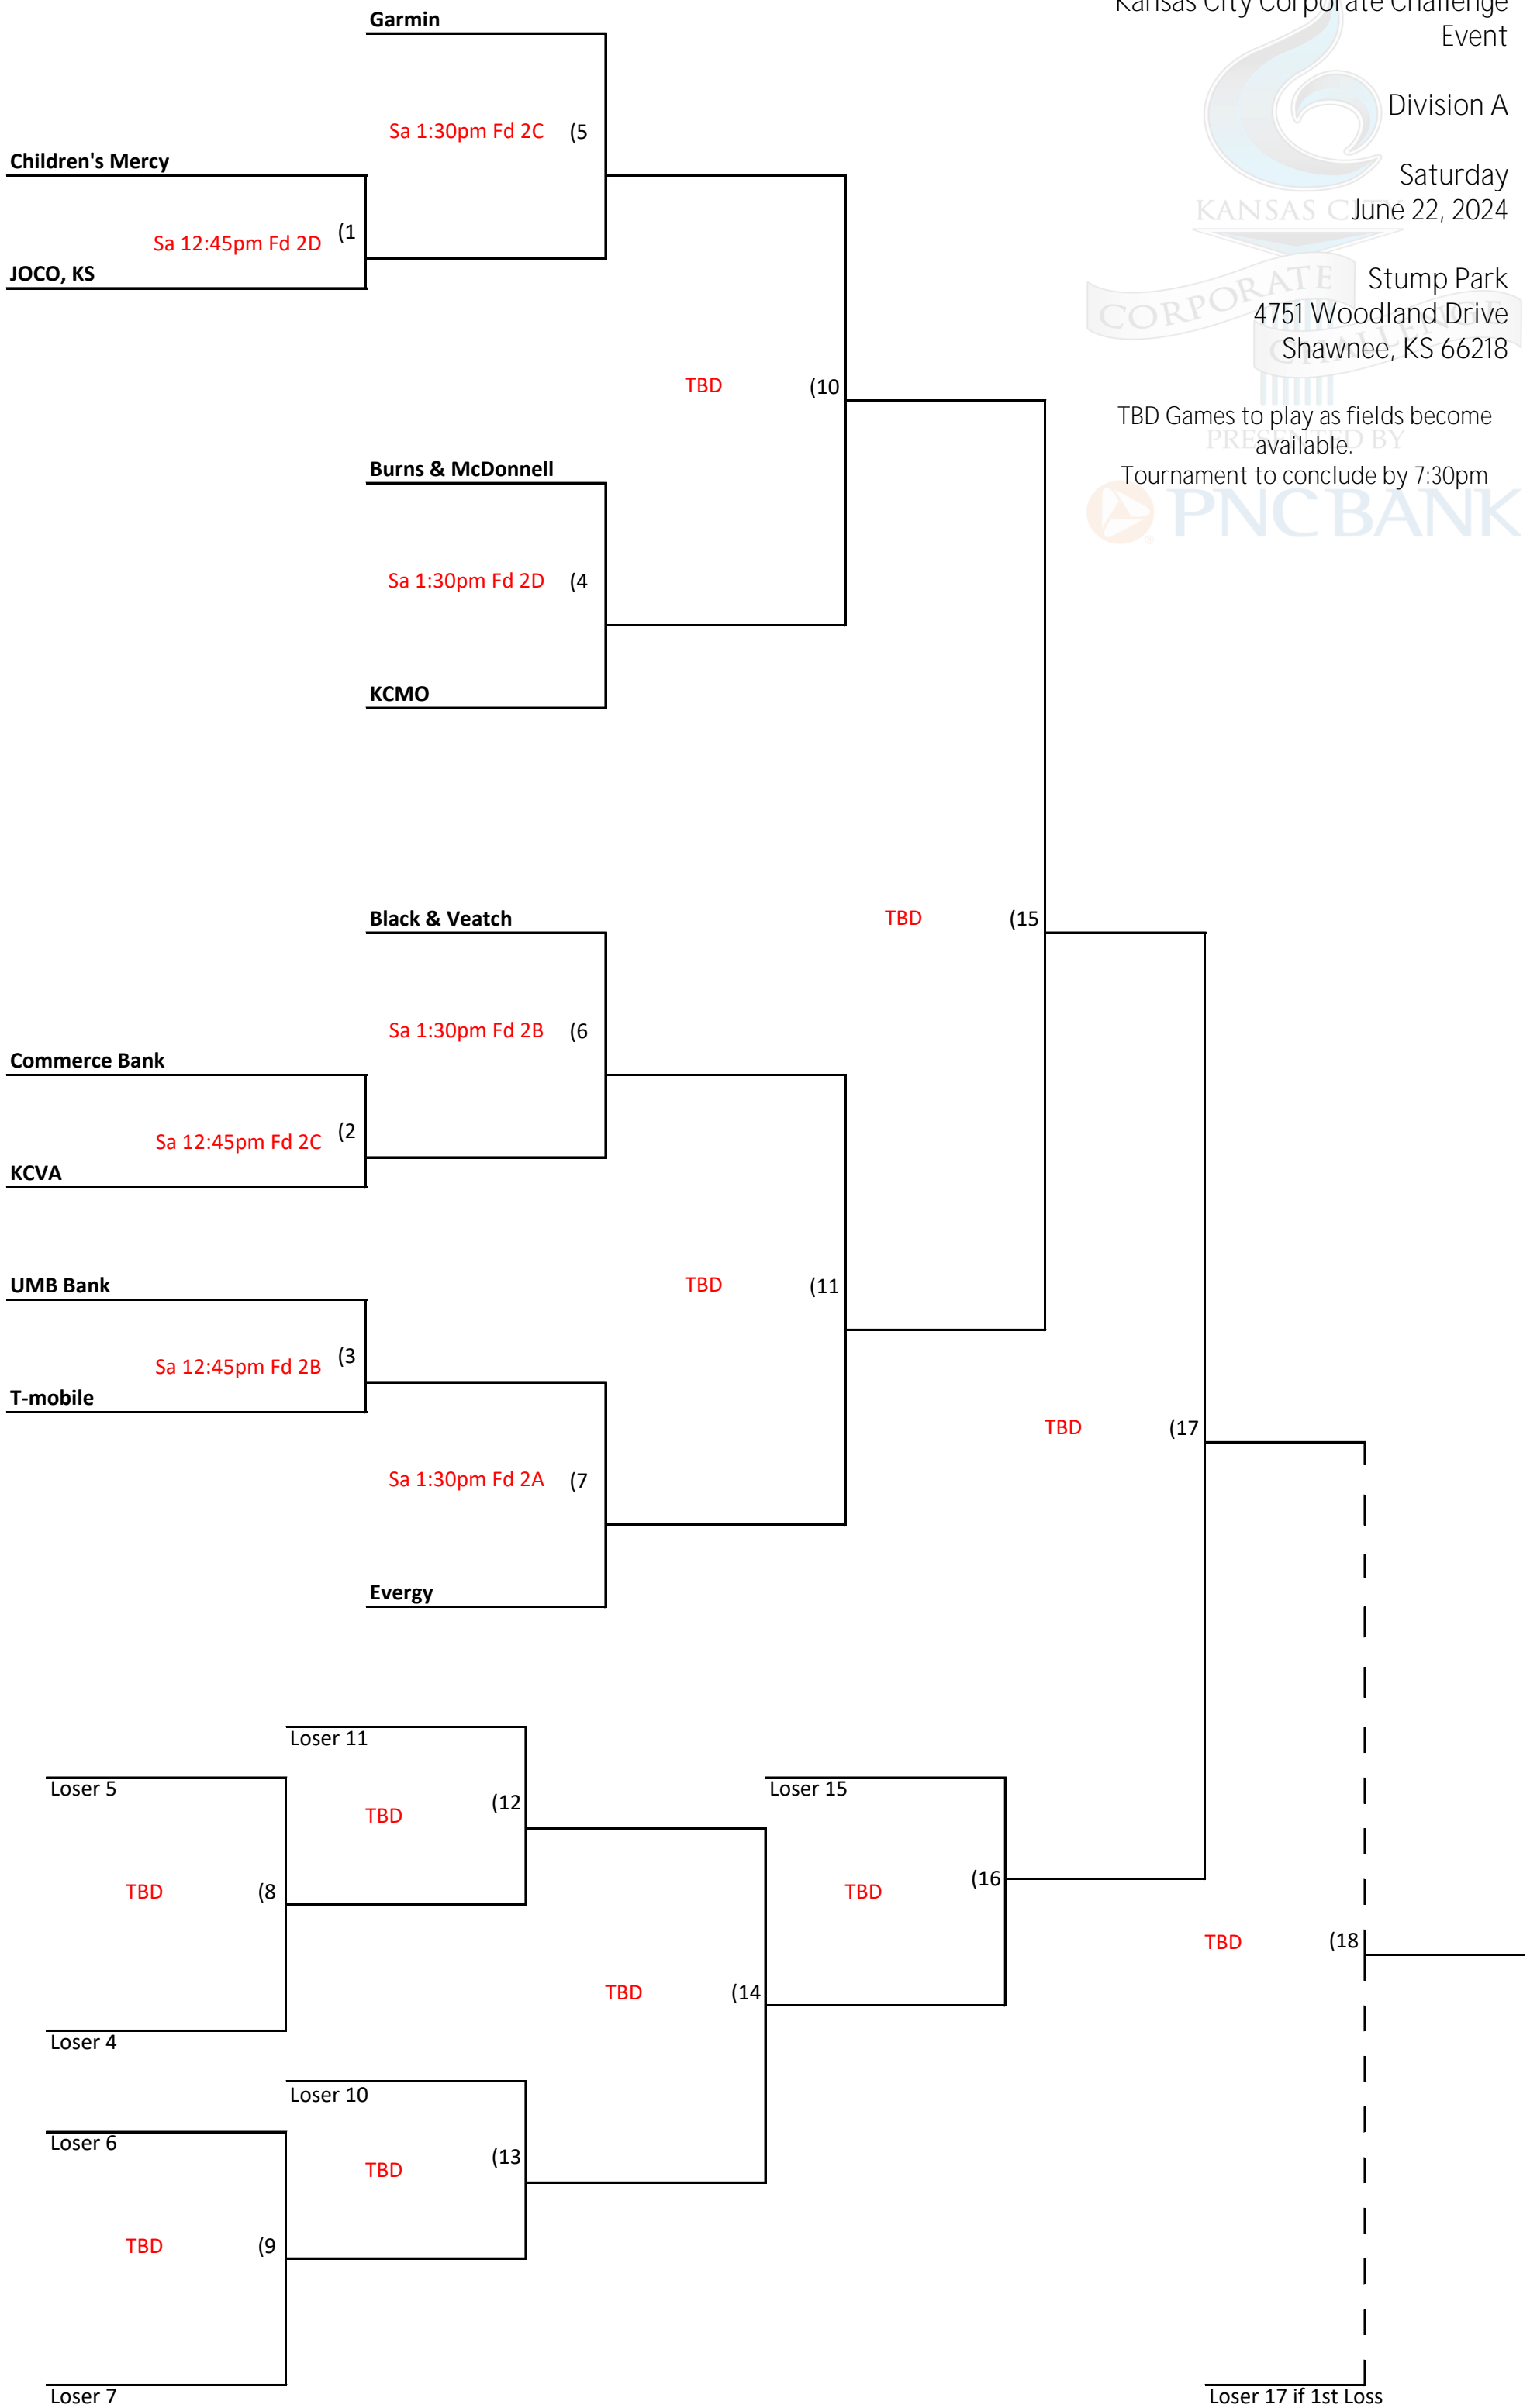

TBD Games to play as fields become  
available.  
Tournament to conclude by 7:30pm

TBD Games to play as fields become  
available.  
Tournament to conclude by 7:30pm

TBD Games to play as fields become available.  
Tournament to conclude by 7:30pm

TBD Games to play as fields become  
available.  
Tournament to conclude by 7:30pm

TBD Games to play as fields become  
available.  
Tournament to conclude by 7:30pm