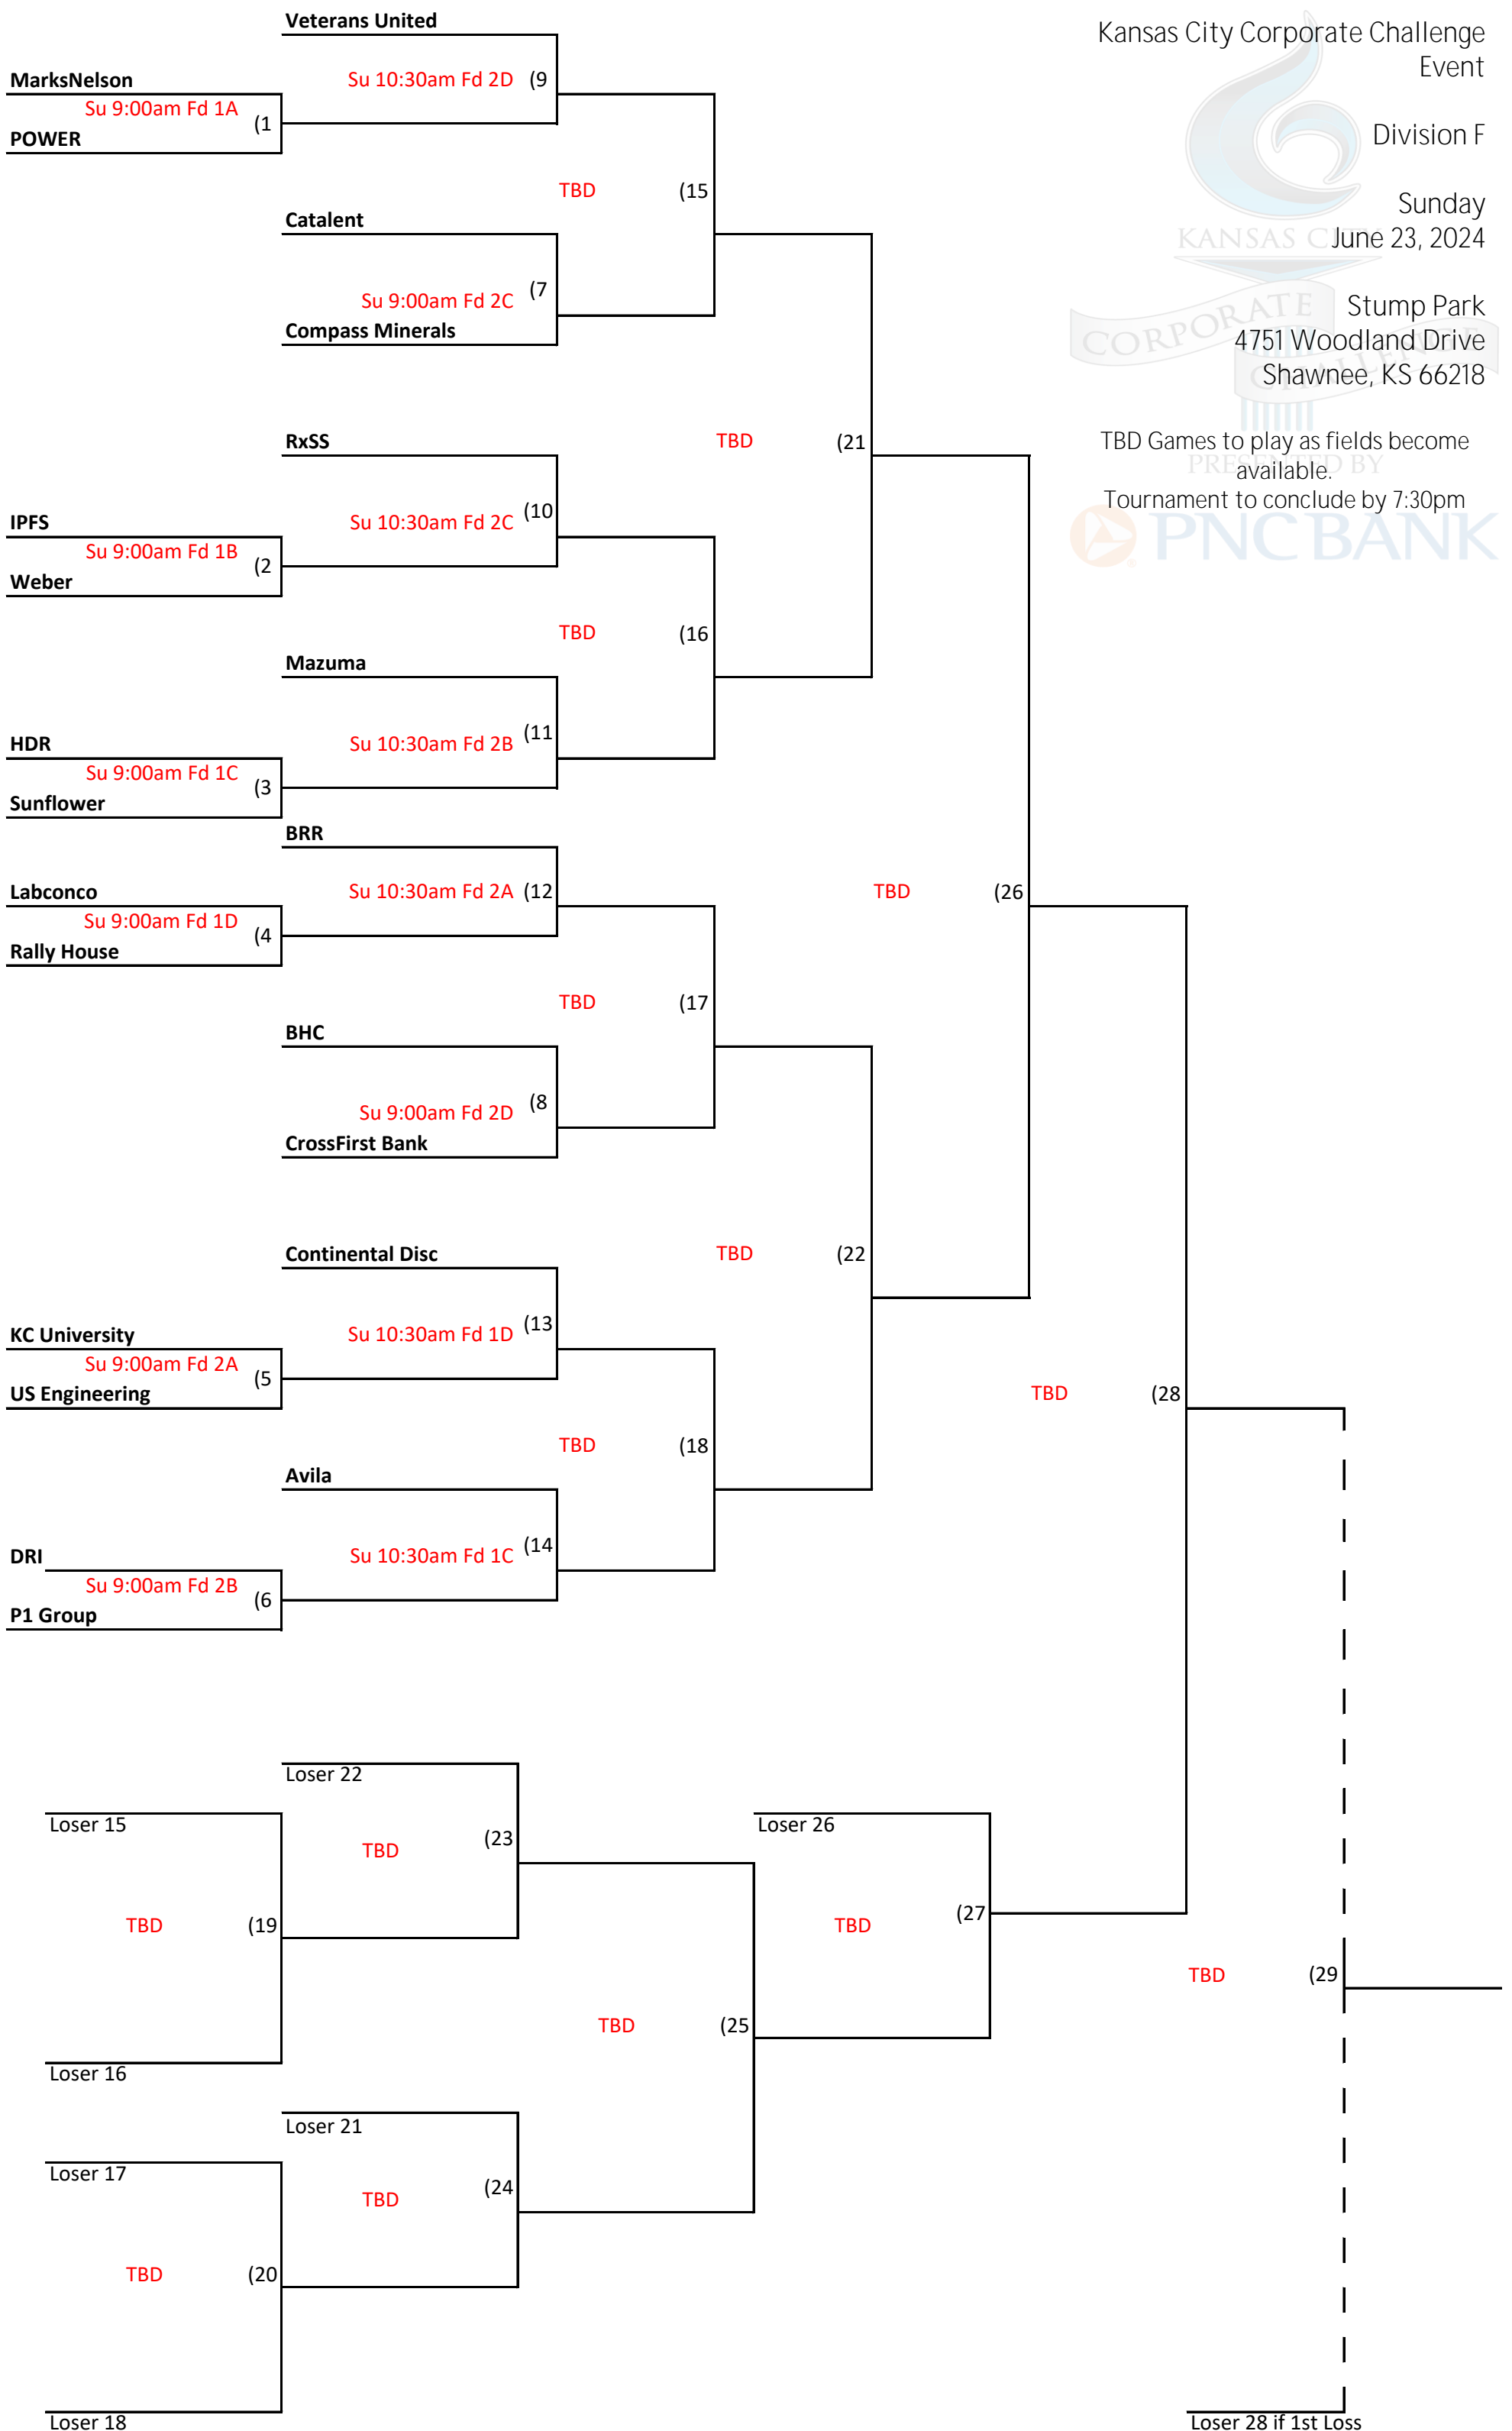

TBD Games to play as fields become  
available.  
Tournament to conclude by 7:30pm

TBD Games to play as fields become  
available.  
Tournament to conclude by 7:30pm

TBD Games to play as fields become available.  
Tournament to conclude by 7:30pm

TBD Games to play as fields become  
available.  
Tournament to conclude by 7:30pm

TBD Games to play as fields become  
available.  
Tournament to conclude by 7:30pm