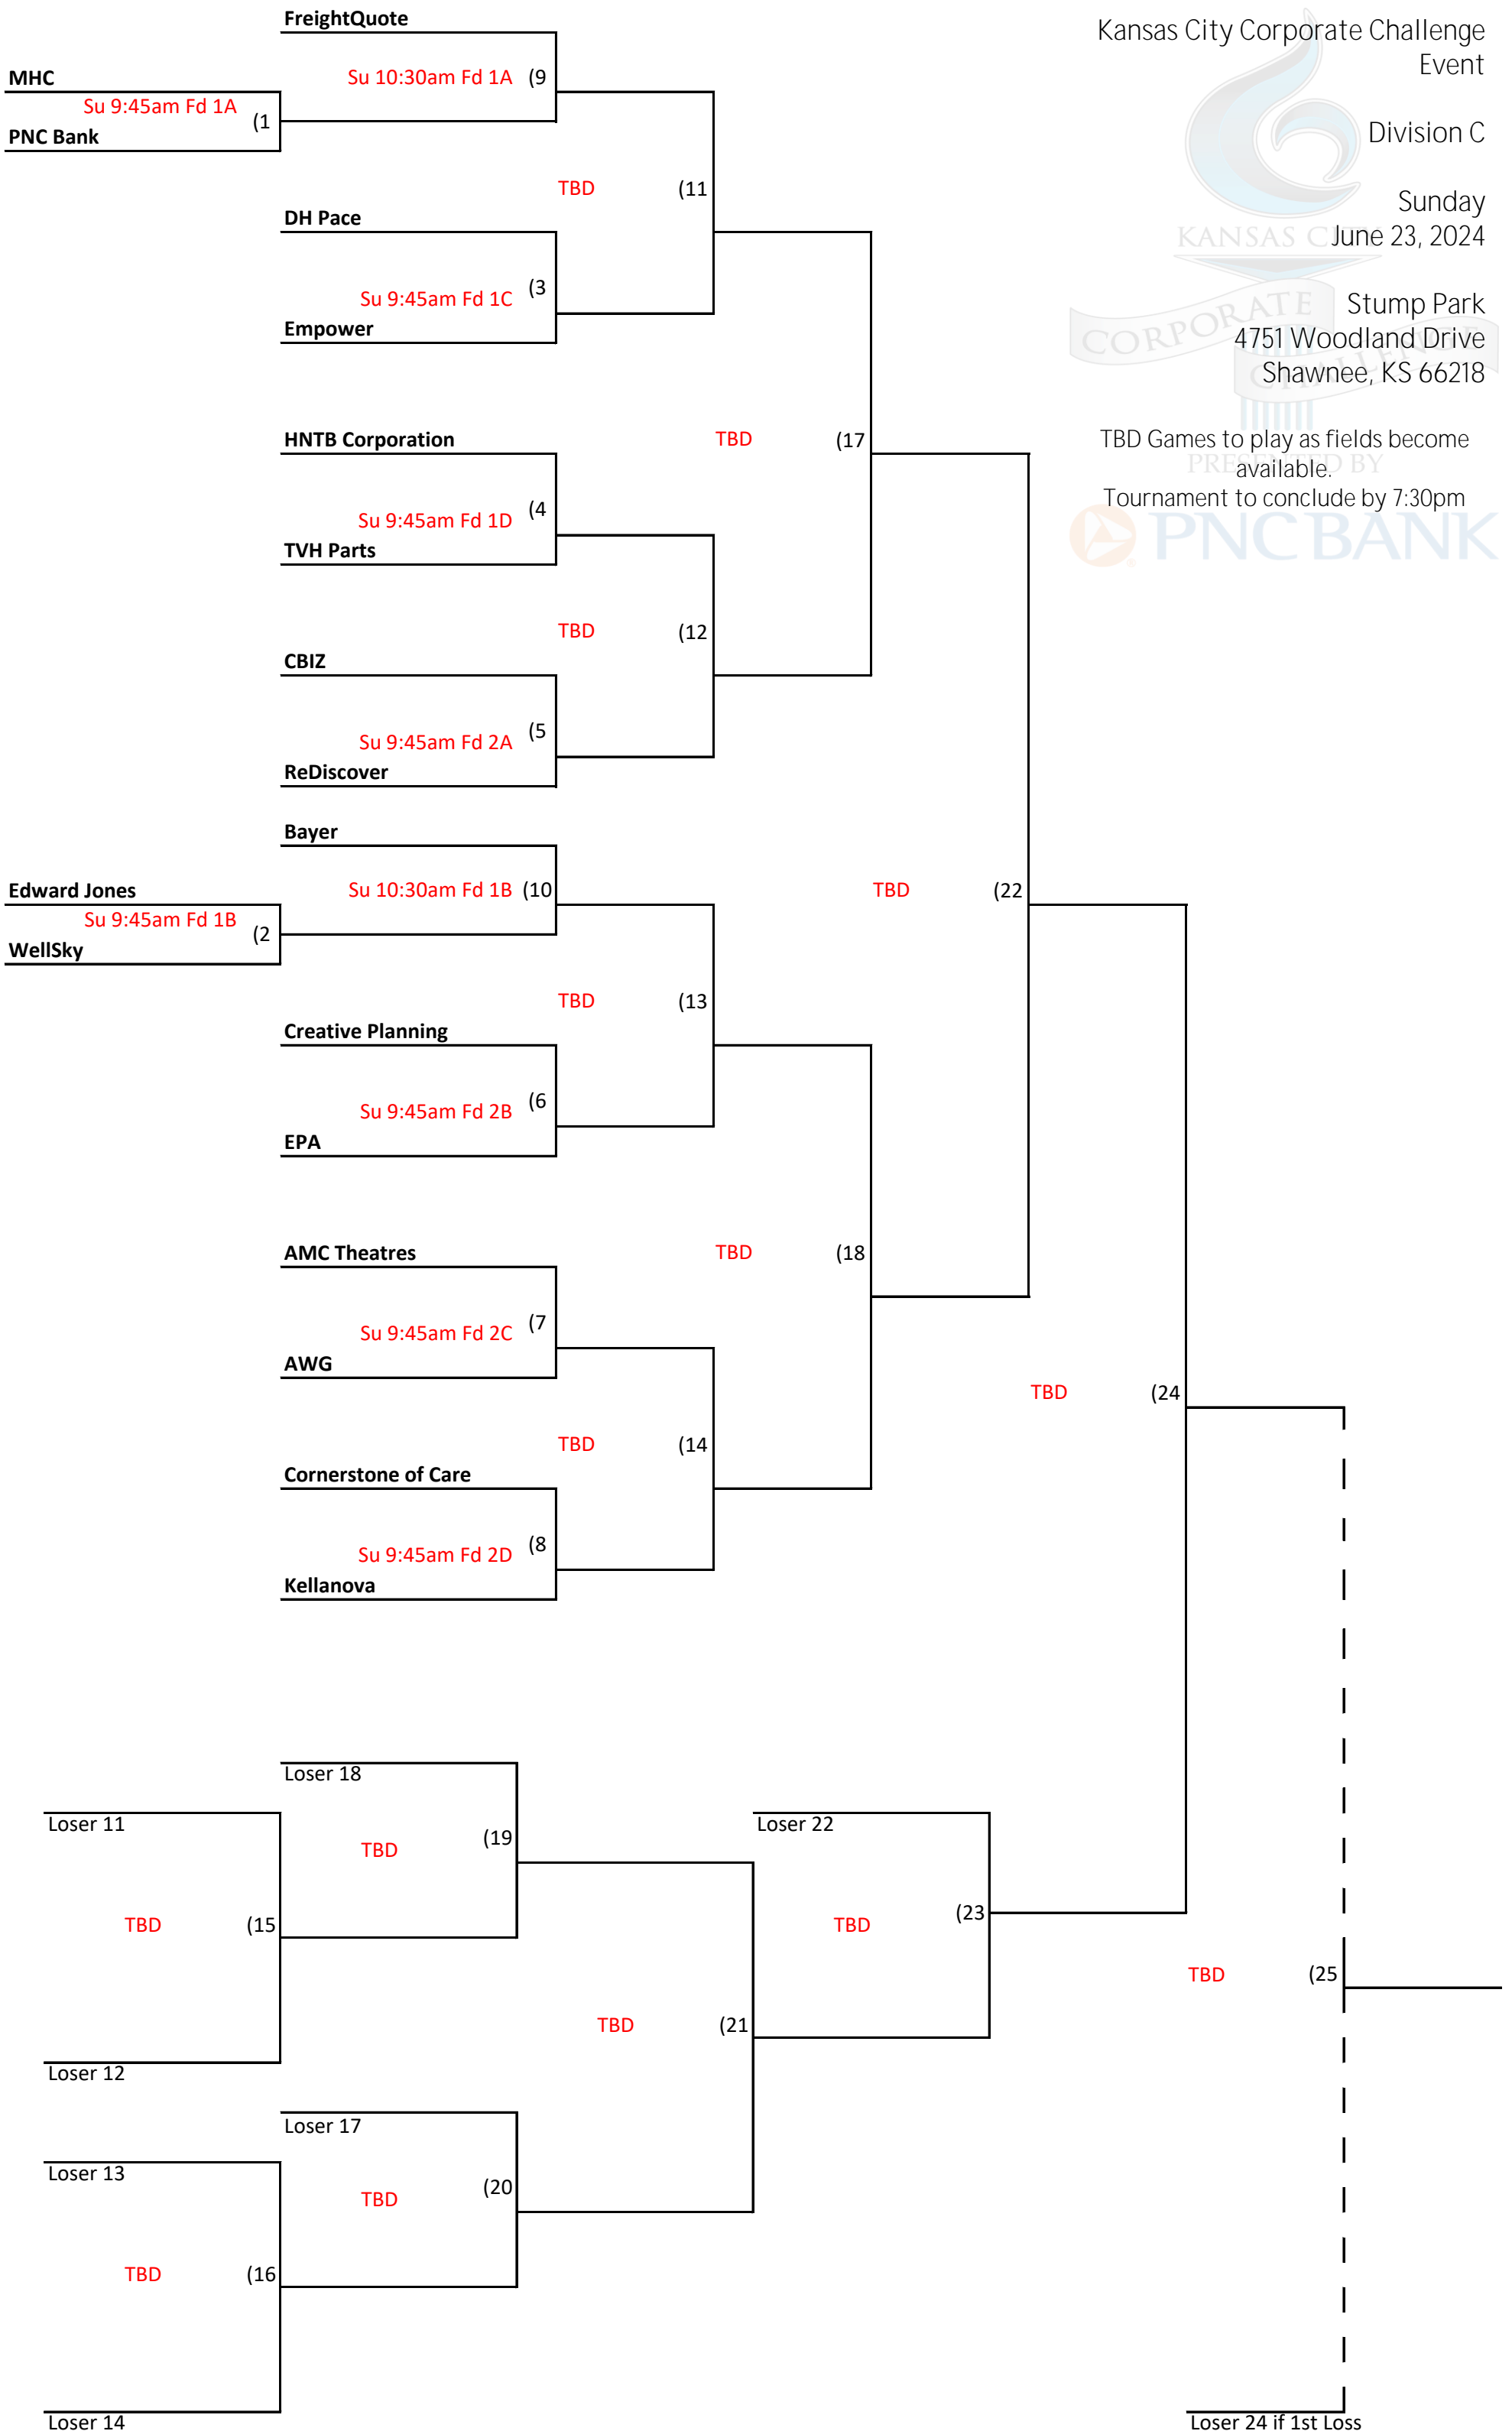

TBD Games to play as fields become  
available.  
Tournament to conclude by 7:30pm

TBD Games to play as fields become  
available.  
Tournament to conclude by 7:30pm

TBD Games to play as fields become available.  
Tournament to conclude by 7:30pm

TBD Games to play as fields become  
available.  
Tournament to conclude by 7:30pm

TBD Games to play as fields become  
available.  
Tournament to conclude by 7:30pm