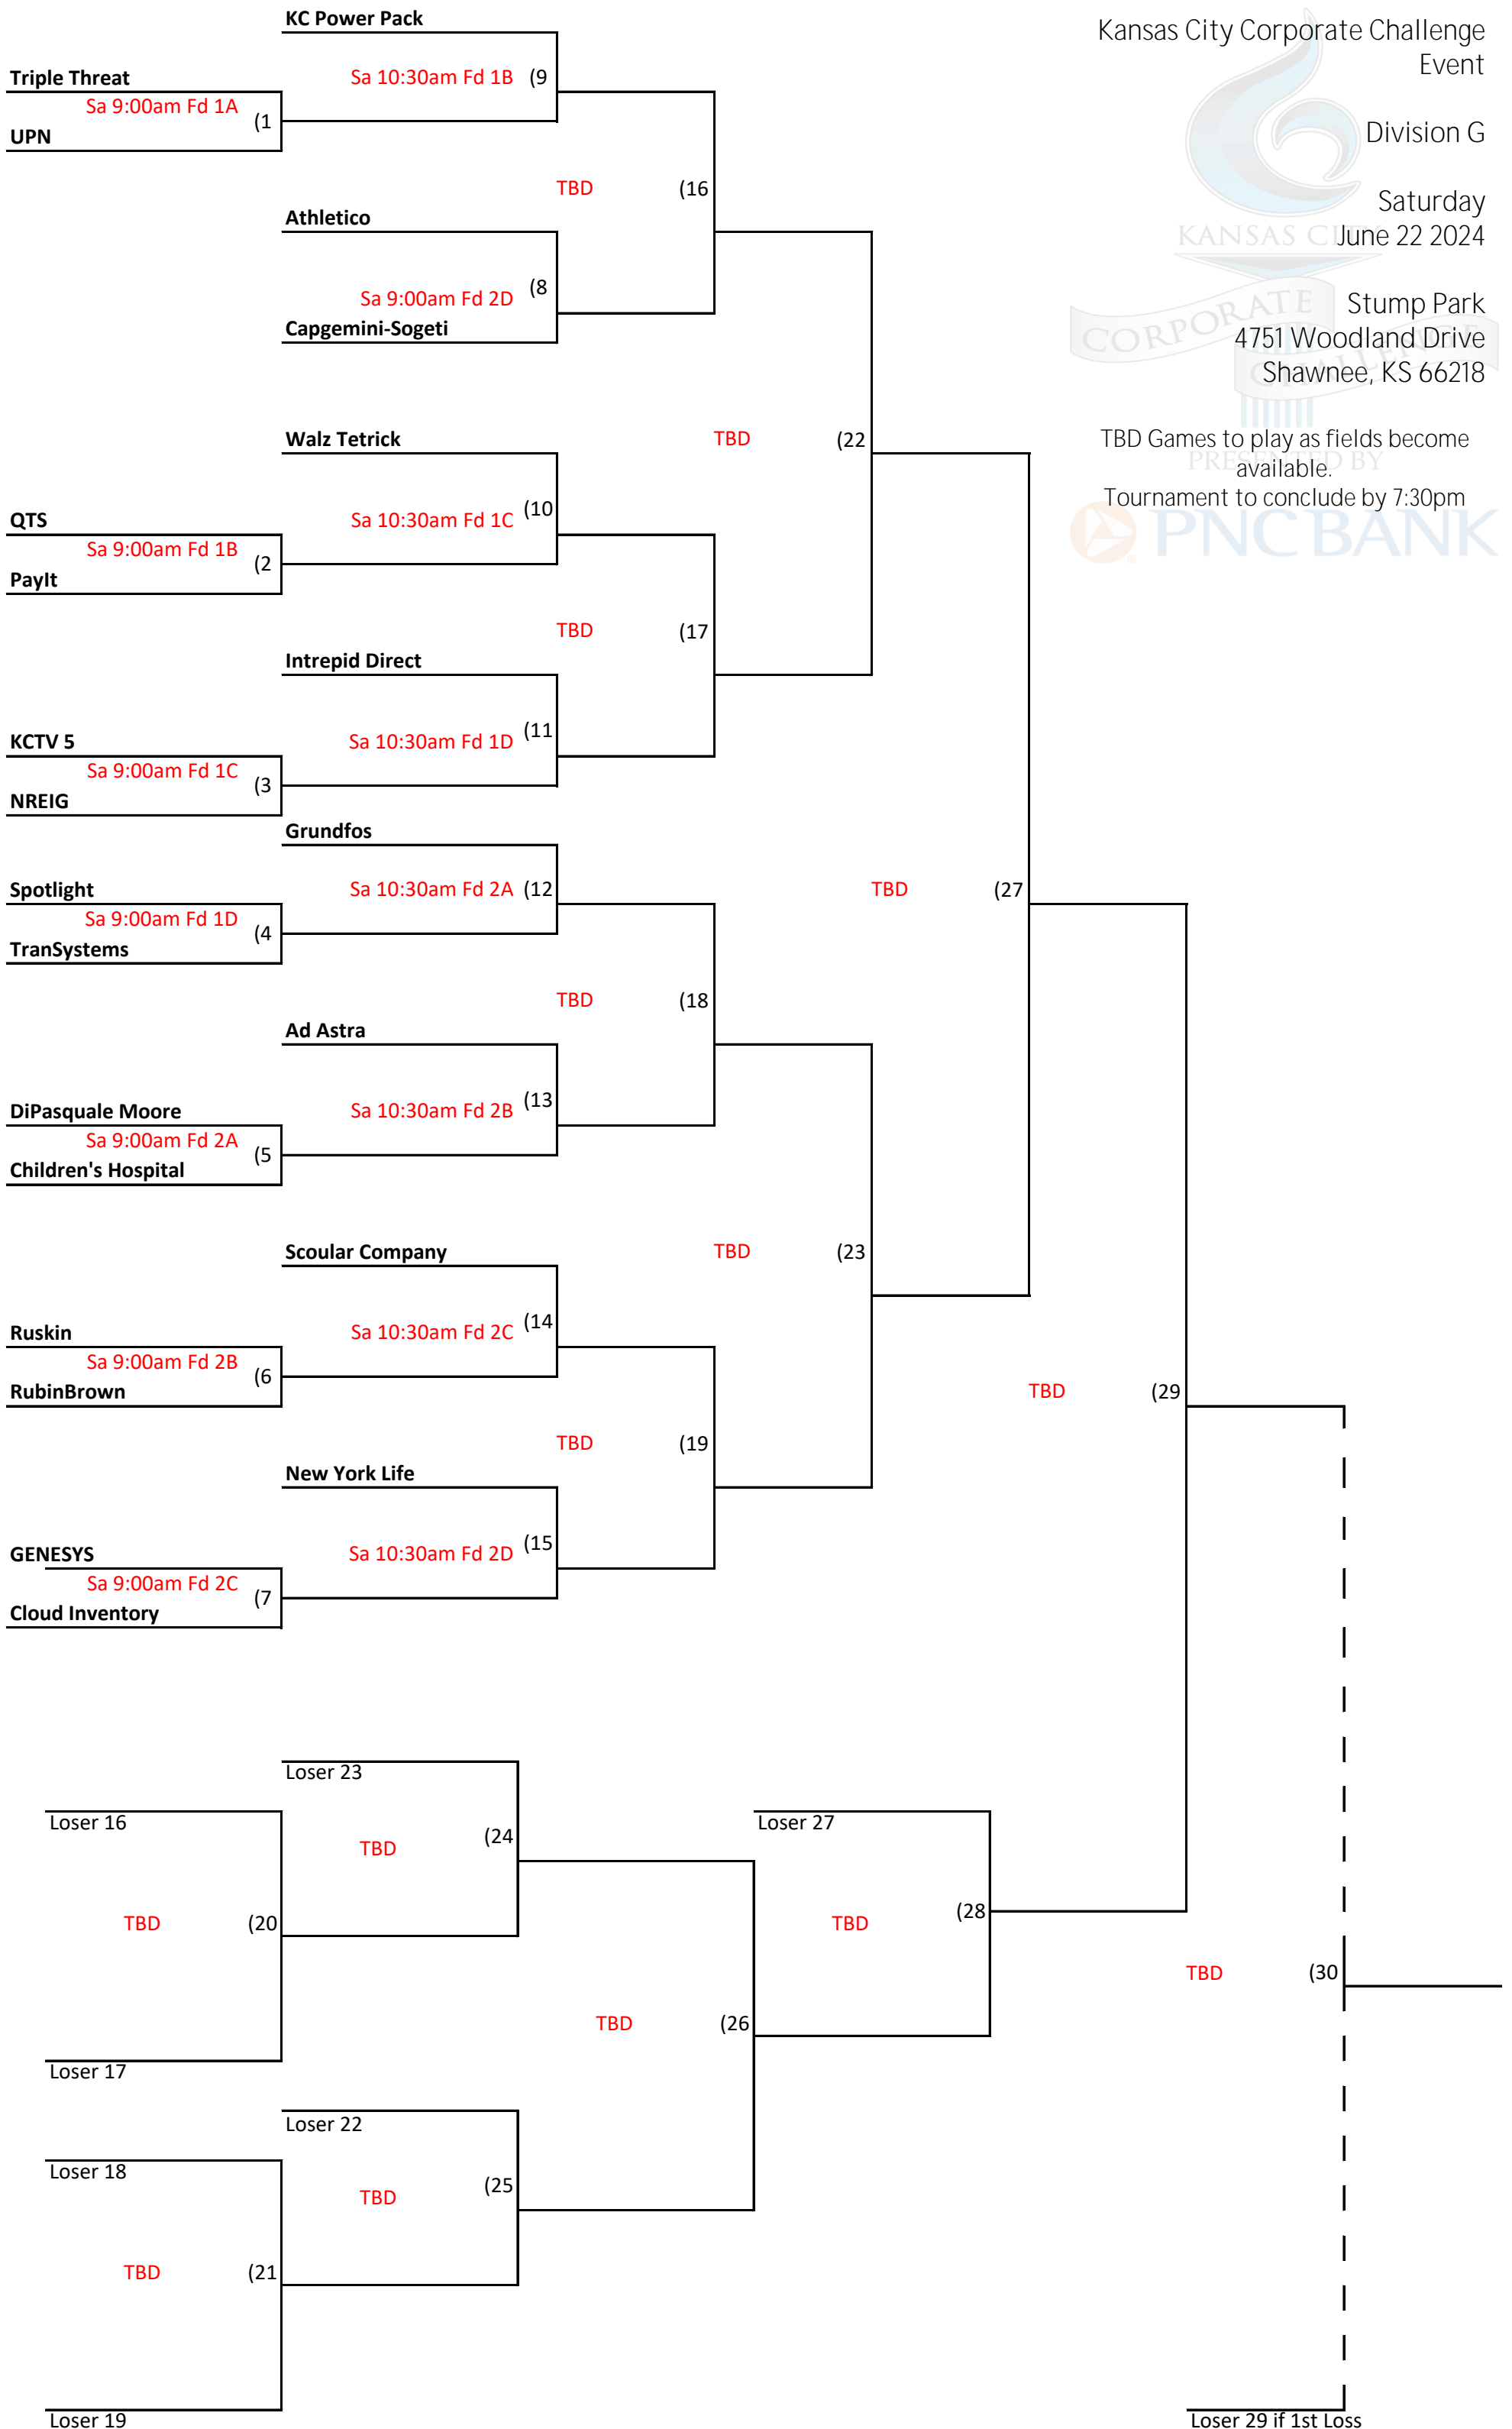

TBD Games to play as fields become  
available.  
Tournament to conclude by 7:30pm

TBD Games to play as fields become  
available.  
Tournament to conclude by 7:30pm

TBD Games to play as fields become available.  
Tournament to conclude by 7:30pm

TBD Games to play as fields become  
available.  
Tournament to conclude by 7:30pm

TBD Games to play as fields become  
available.  
Tournament to conclude by 7:30pm