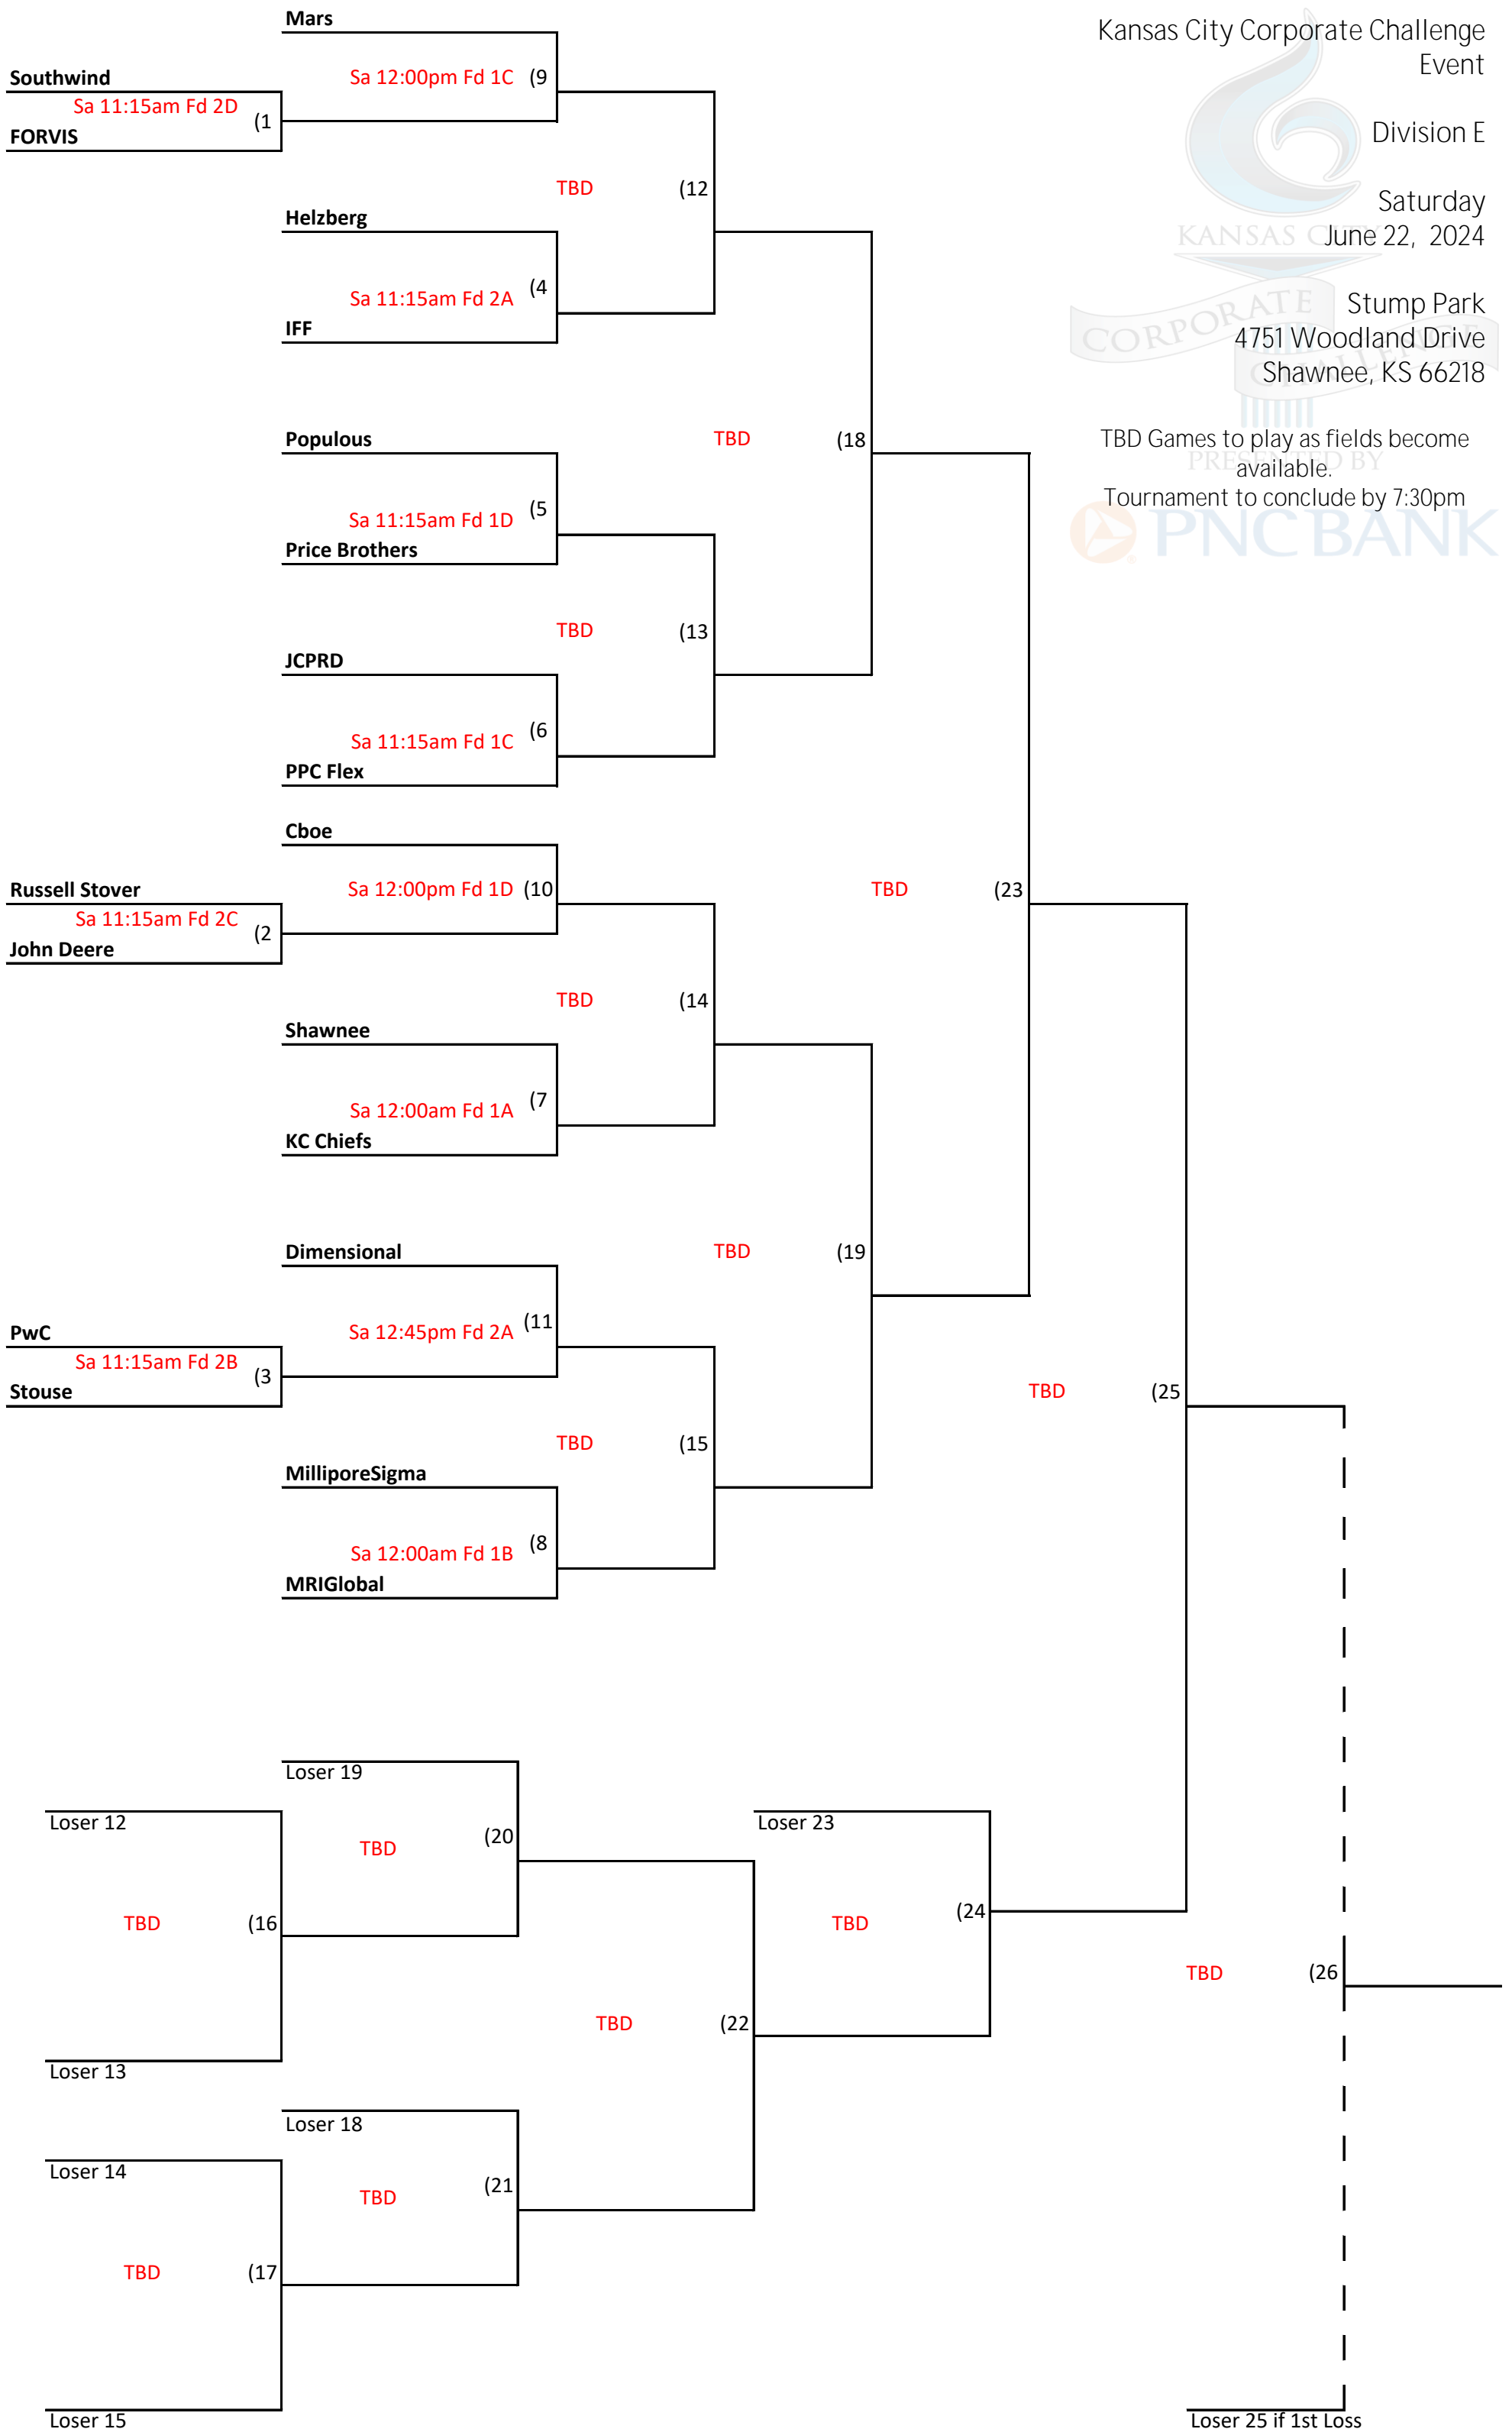

TBD Games to play as fields become  
available.  
Tournament to conclude by 7:30pm

TBD Games to play as fields become  
available.  
Tournament to conclude by 7:30pm

TBD Games to play as fields become available.  
Tournament to conclude by 7:30pm

TBD Games to play as fields become  
available.  
Tournament to conclude by 7:30pm

TBD Games to play as fields become  
available.  
Tournament to conclude by 7:30pm