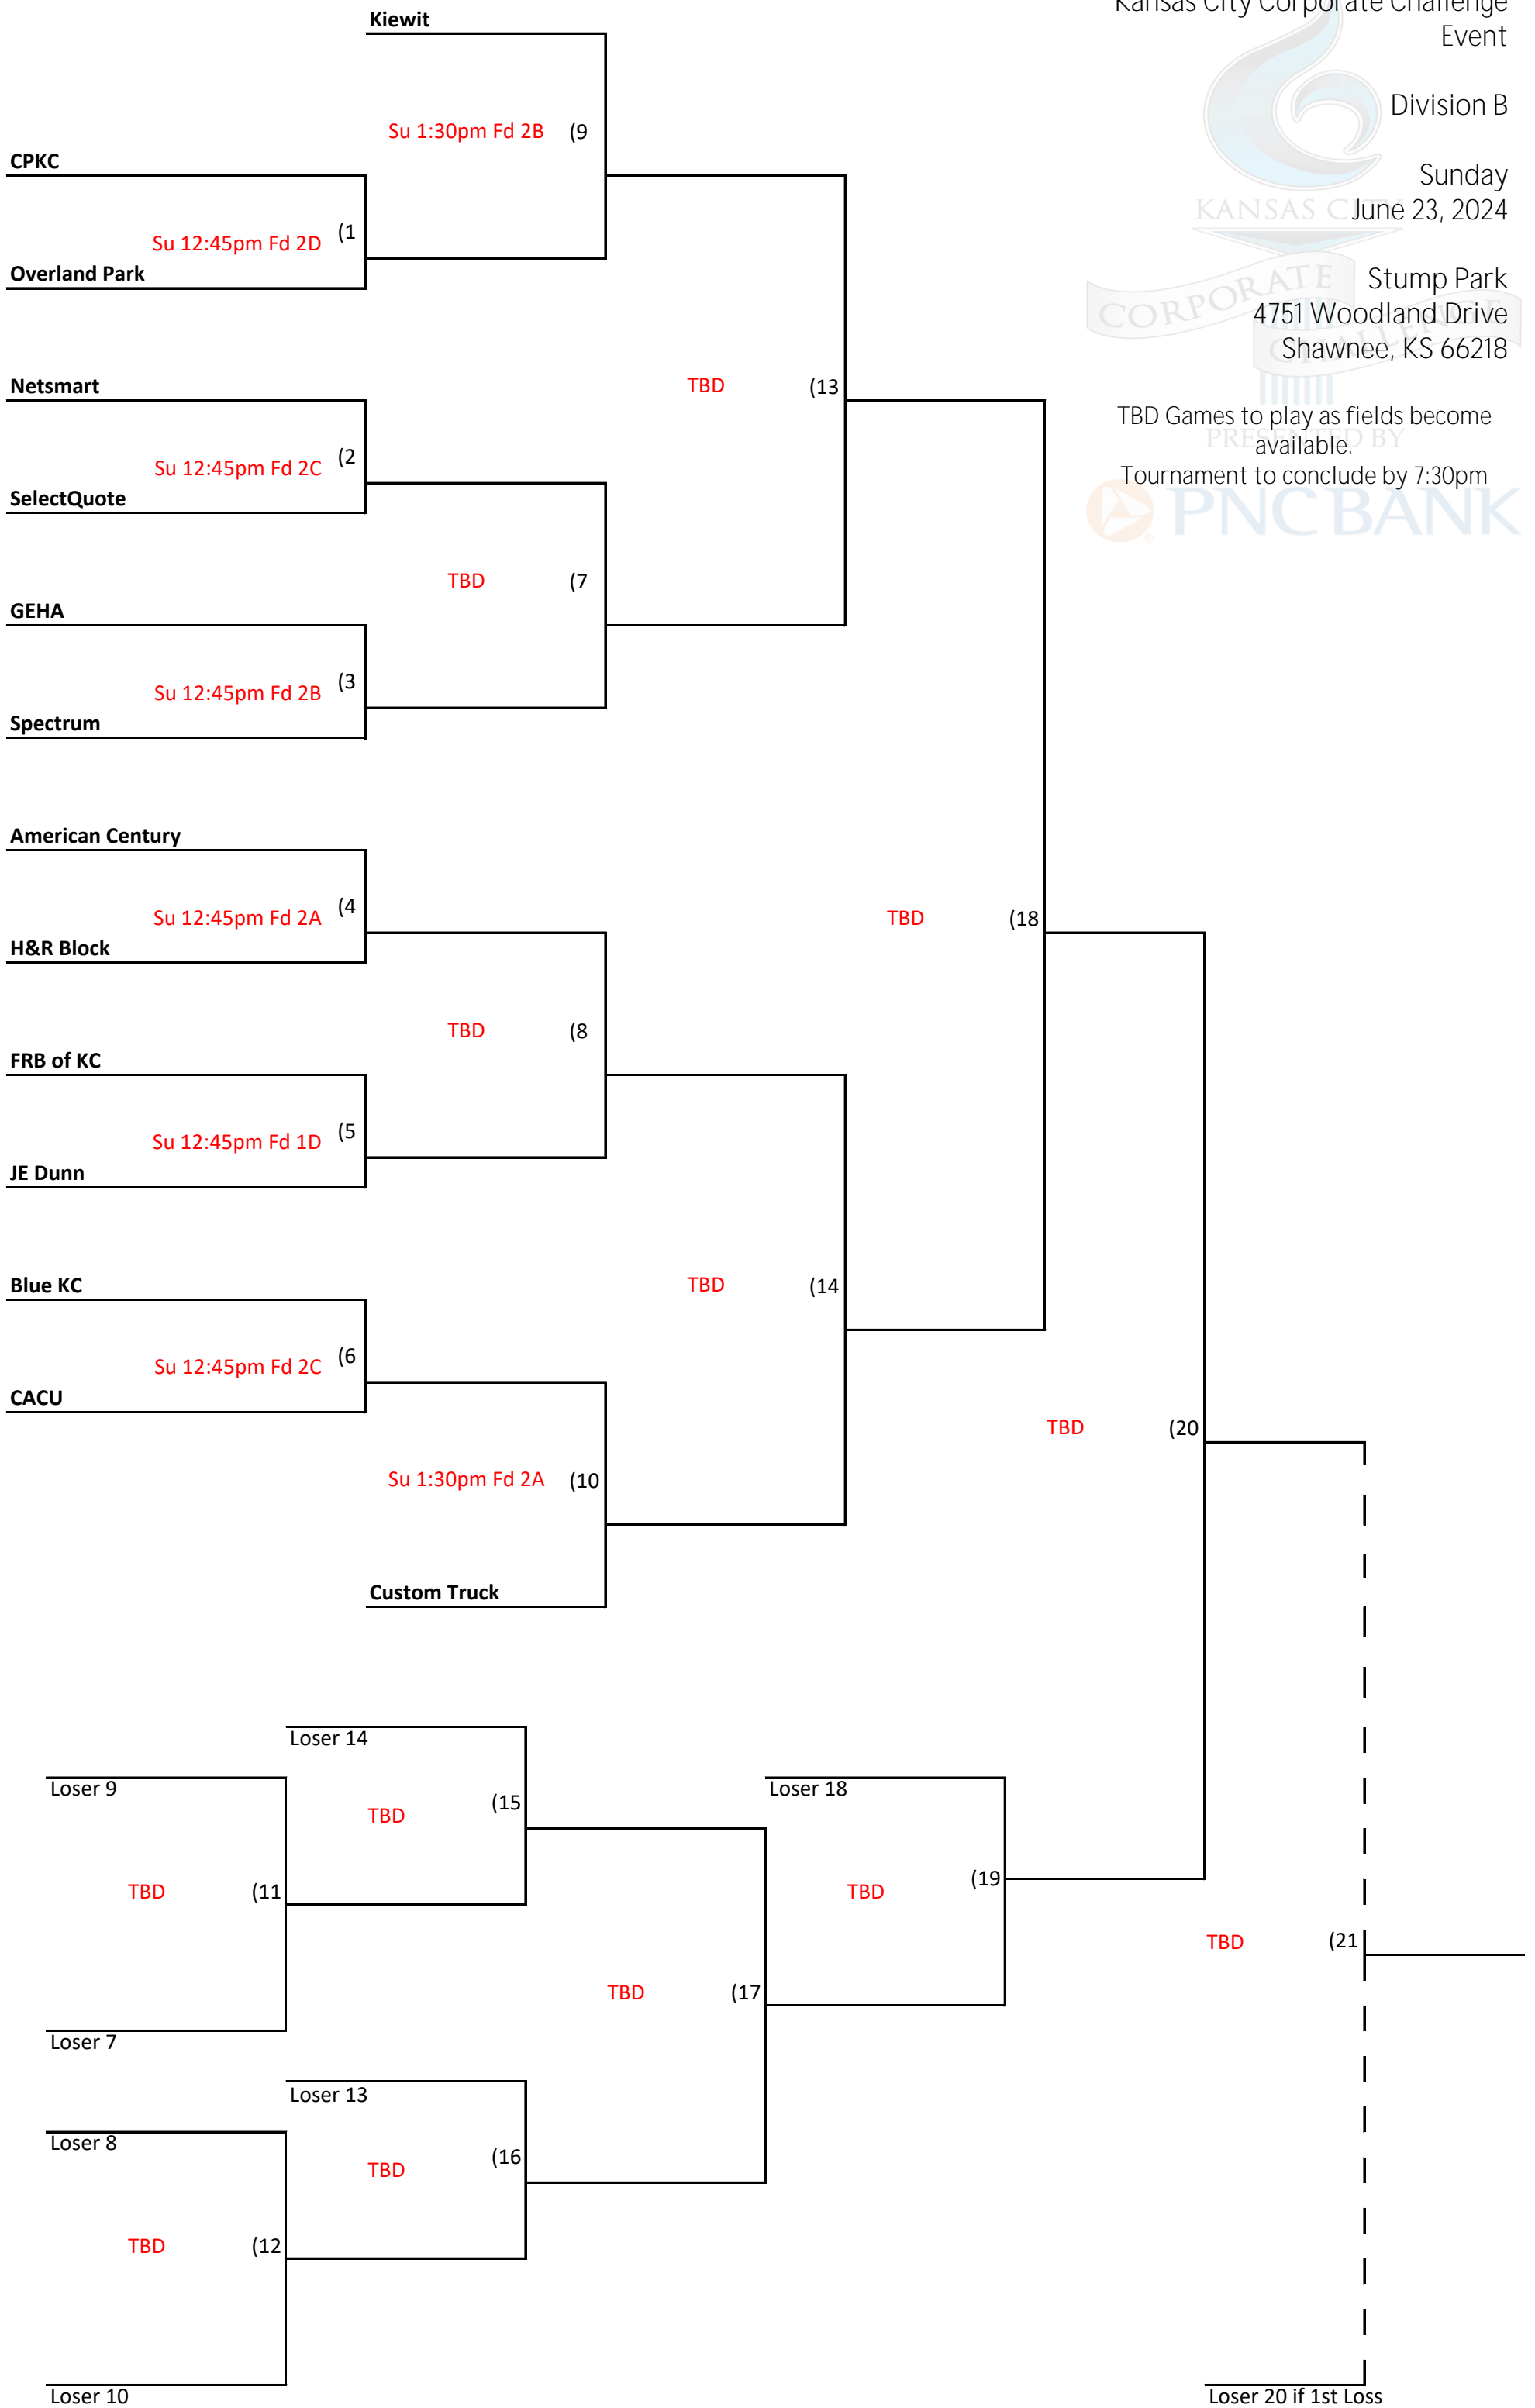

TBD Games to play as fields become  
available.  
Tournament to conclude by 7:30pm

TBD Games to play as fields become  
available.  
Tournament to conclude by 7:30pm

TBD Games to play as fields become available.  
Tournament to conclude by 7:30pm

TBD Games to play as fields become  
available.  
Tournament to conclude by 7:30pm

TBD Games to play as fields become  
available.  
Tournament to conclude by 7:30pm