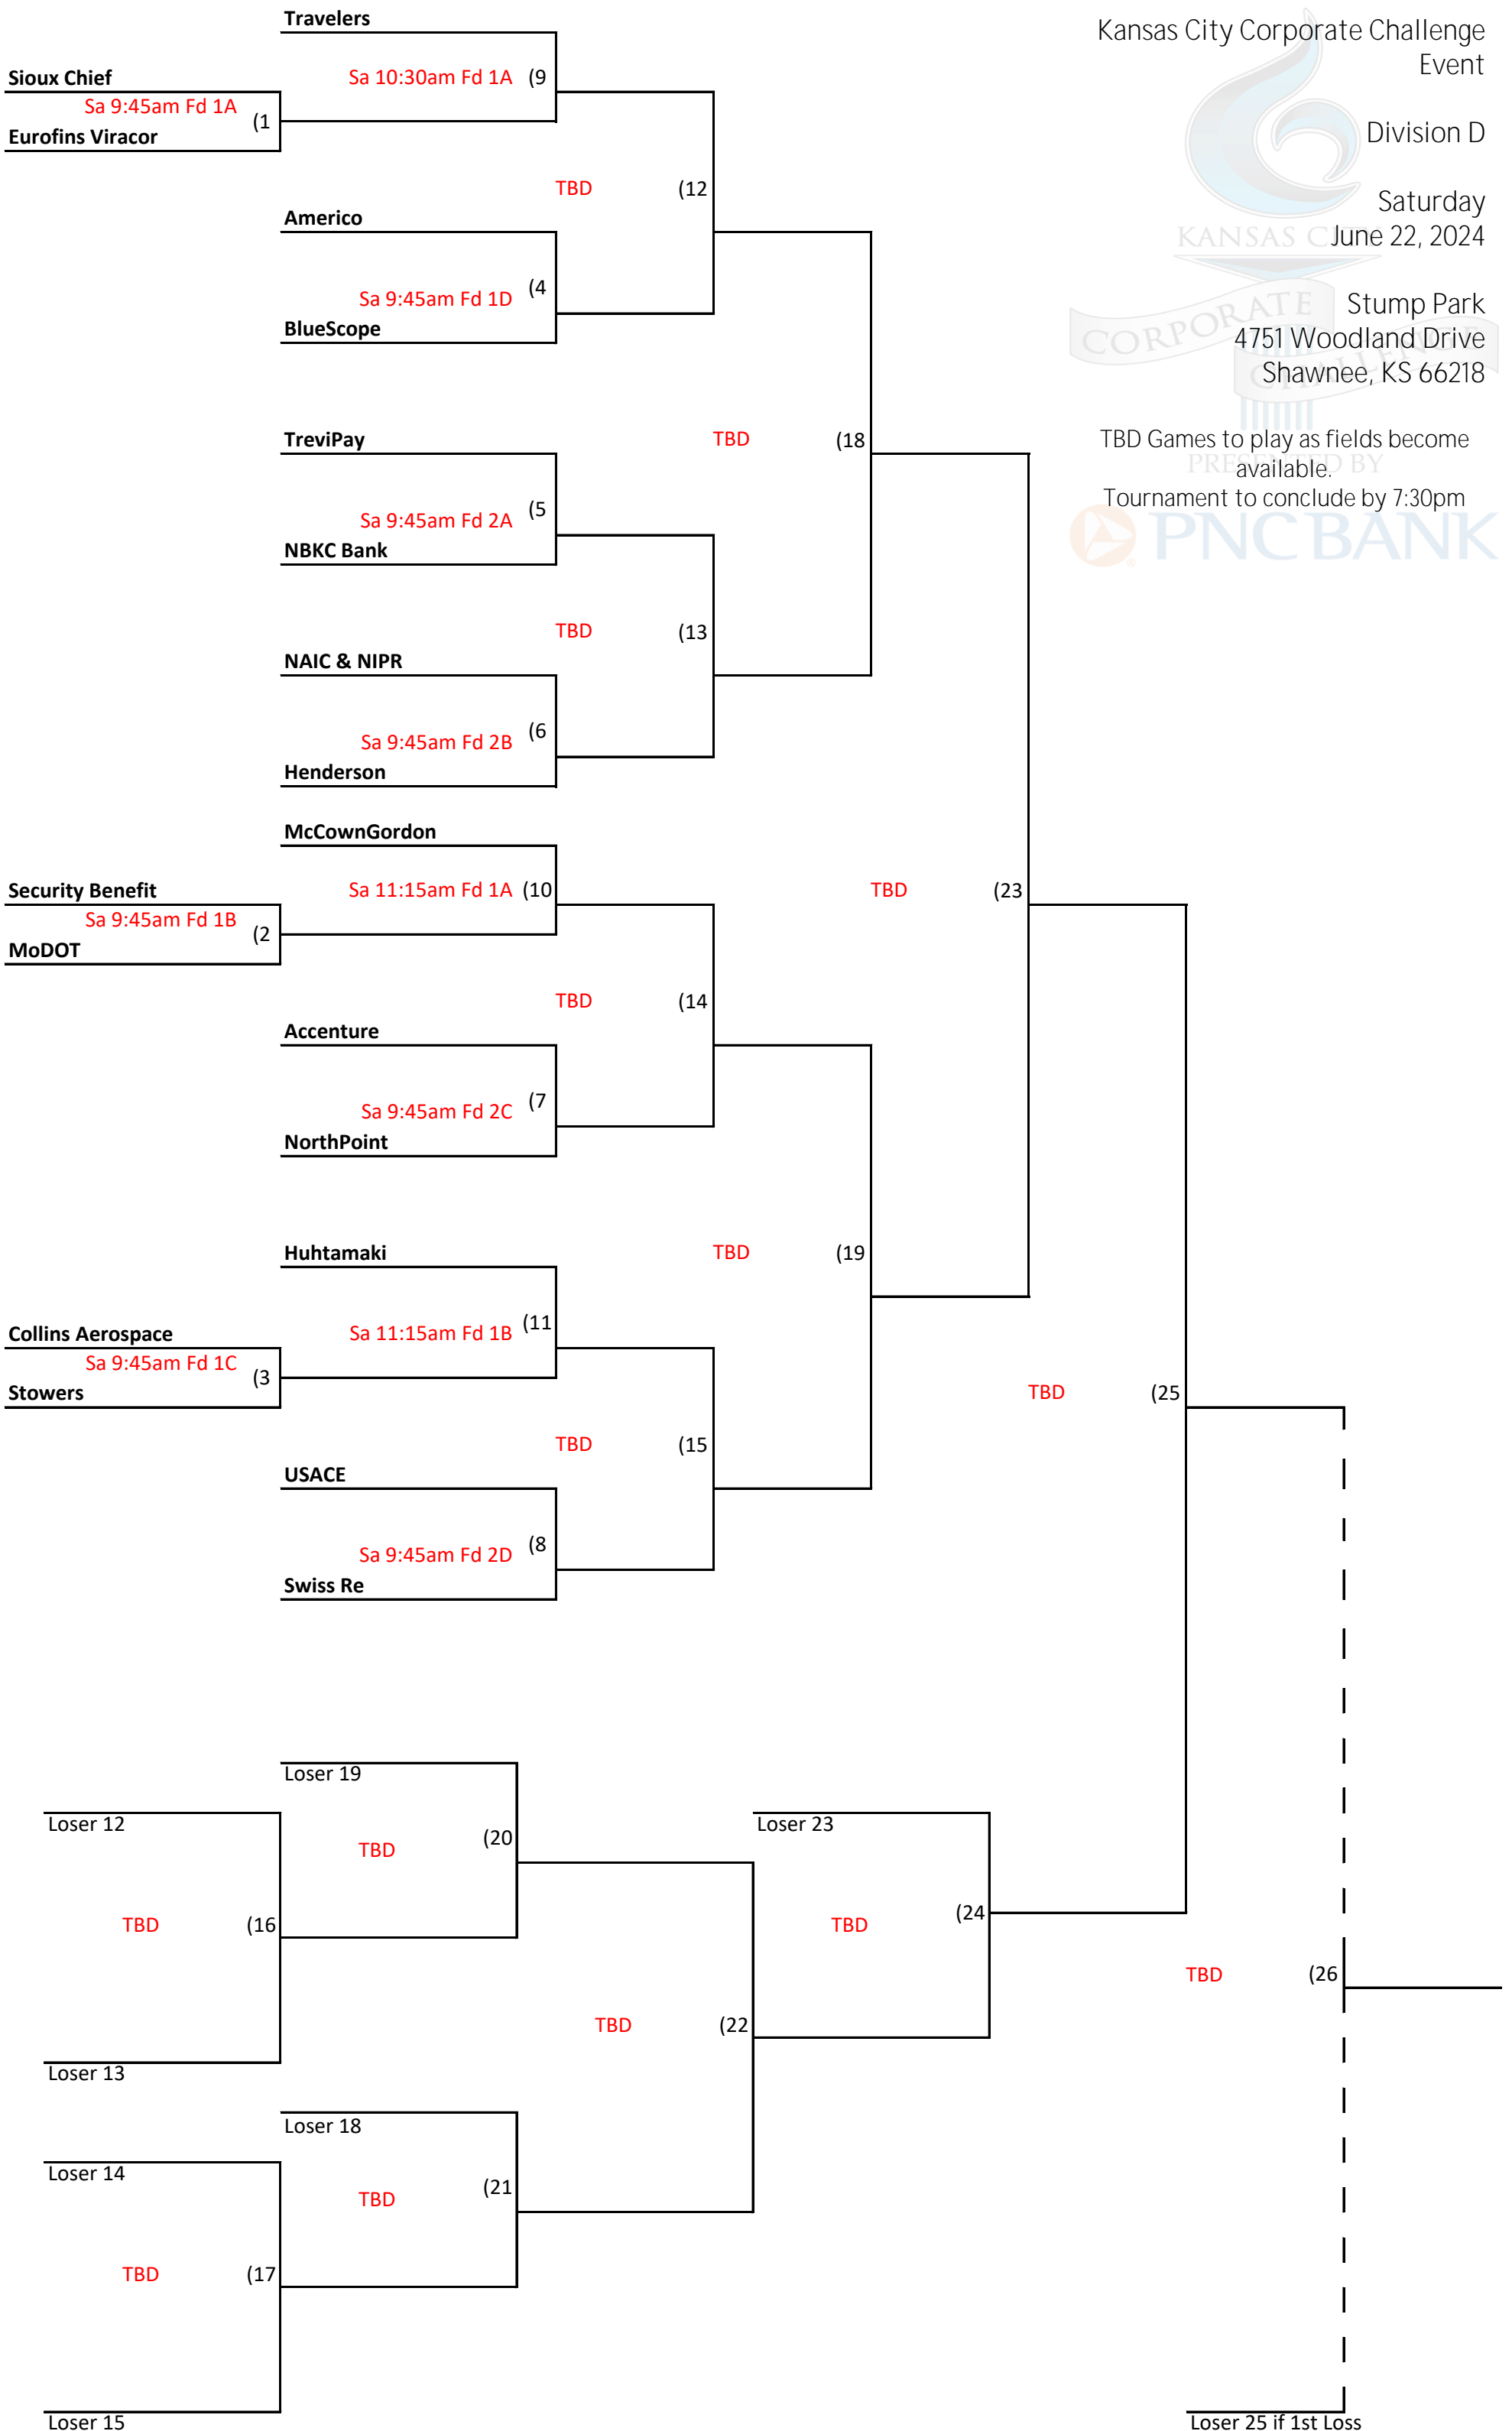

TBD Games to play as fields become  
available.  
Tournament to conclude by 7:30pm

TBD Games to play as fields become  
available.  
Tournament to conclude by 7:30pm

TBD Games to play as fields become available.  
Tournament to conclude by 7:30pm

TBD Games to play as fields become  
available.  
Tournament to conclude by 7:30pm

TBD Games to play as fields become  
available.  
Tournament to conclude by 7:30pm