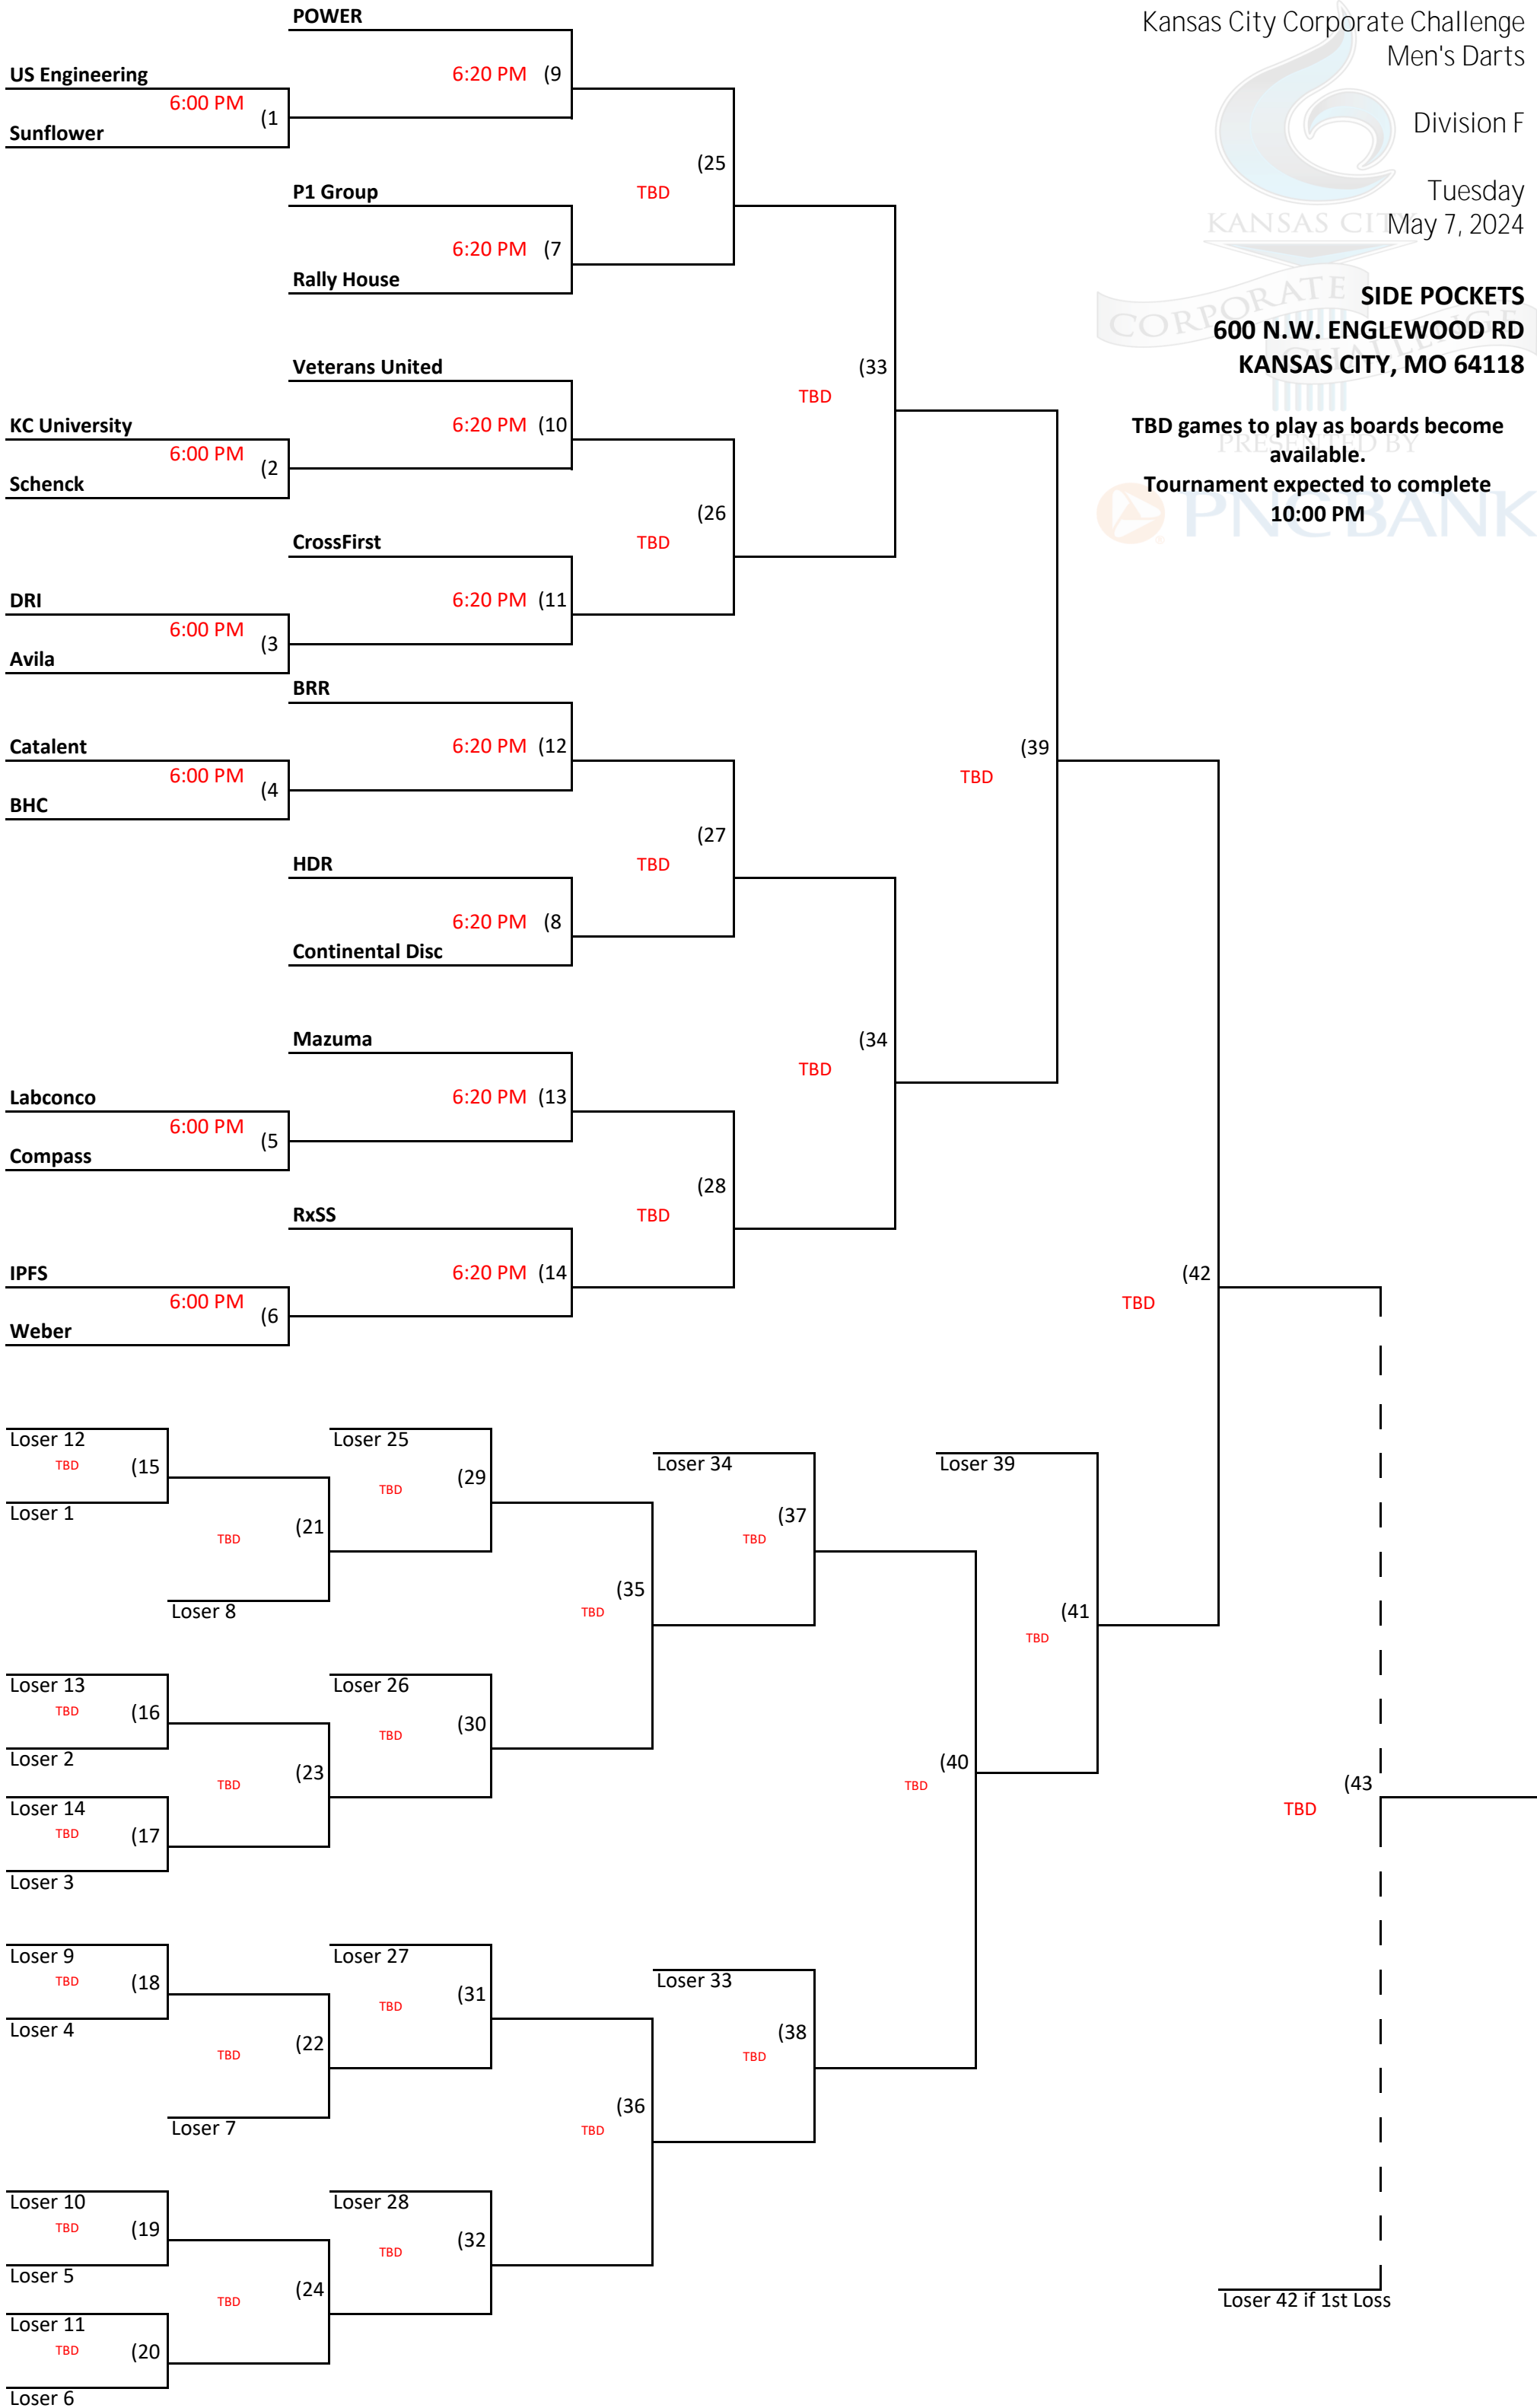

SIDE POCKETS
600 N.W. ENGLEWOOD RD
KANSAS CITY, MO 64118

TBD games to play as boards become available.

Tournament expected to complete
10:00 PM