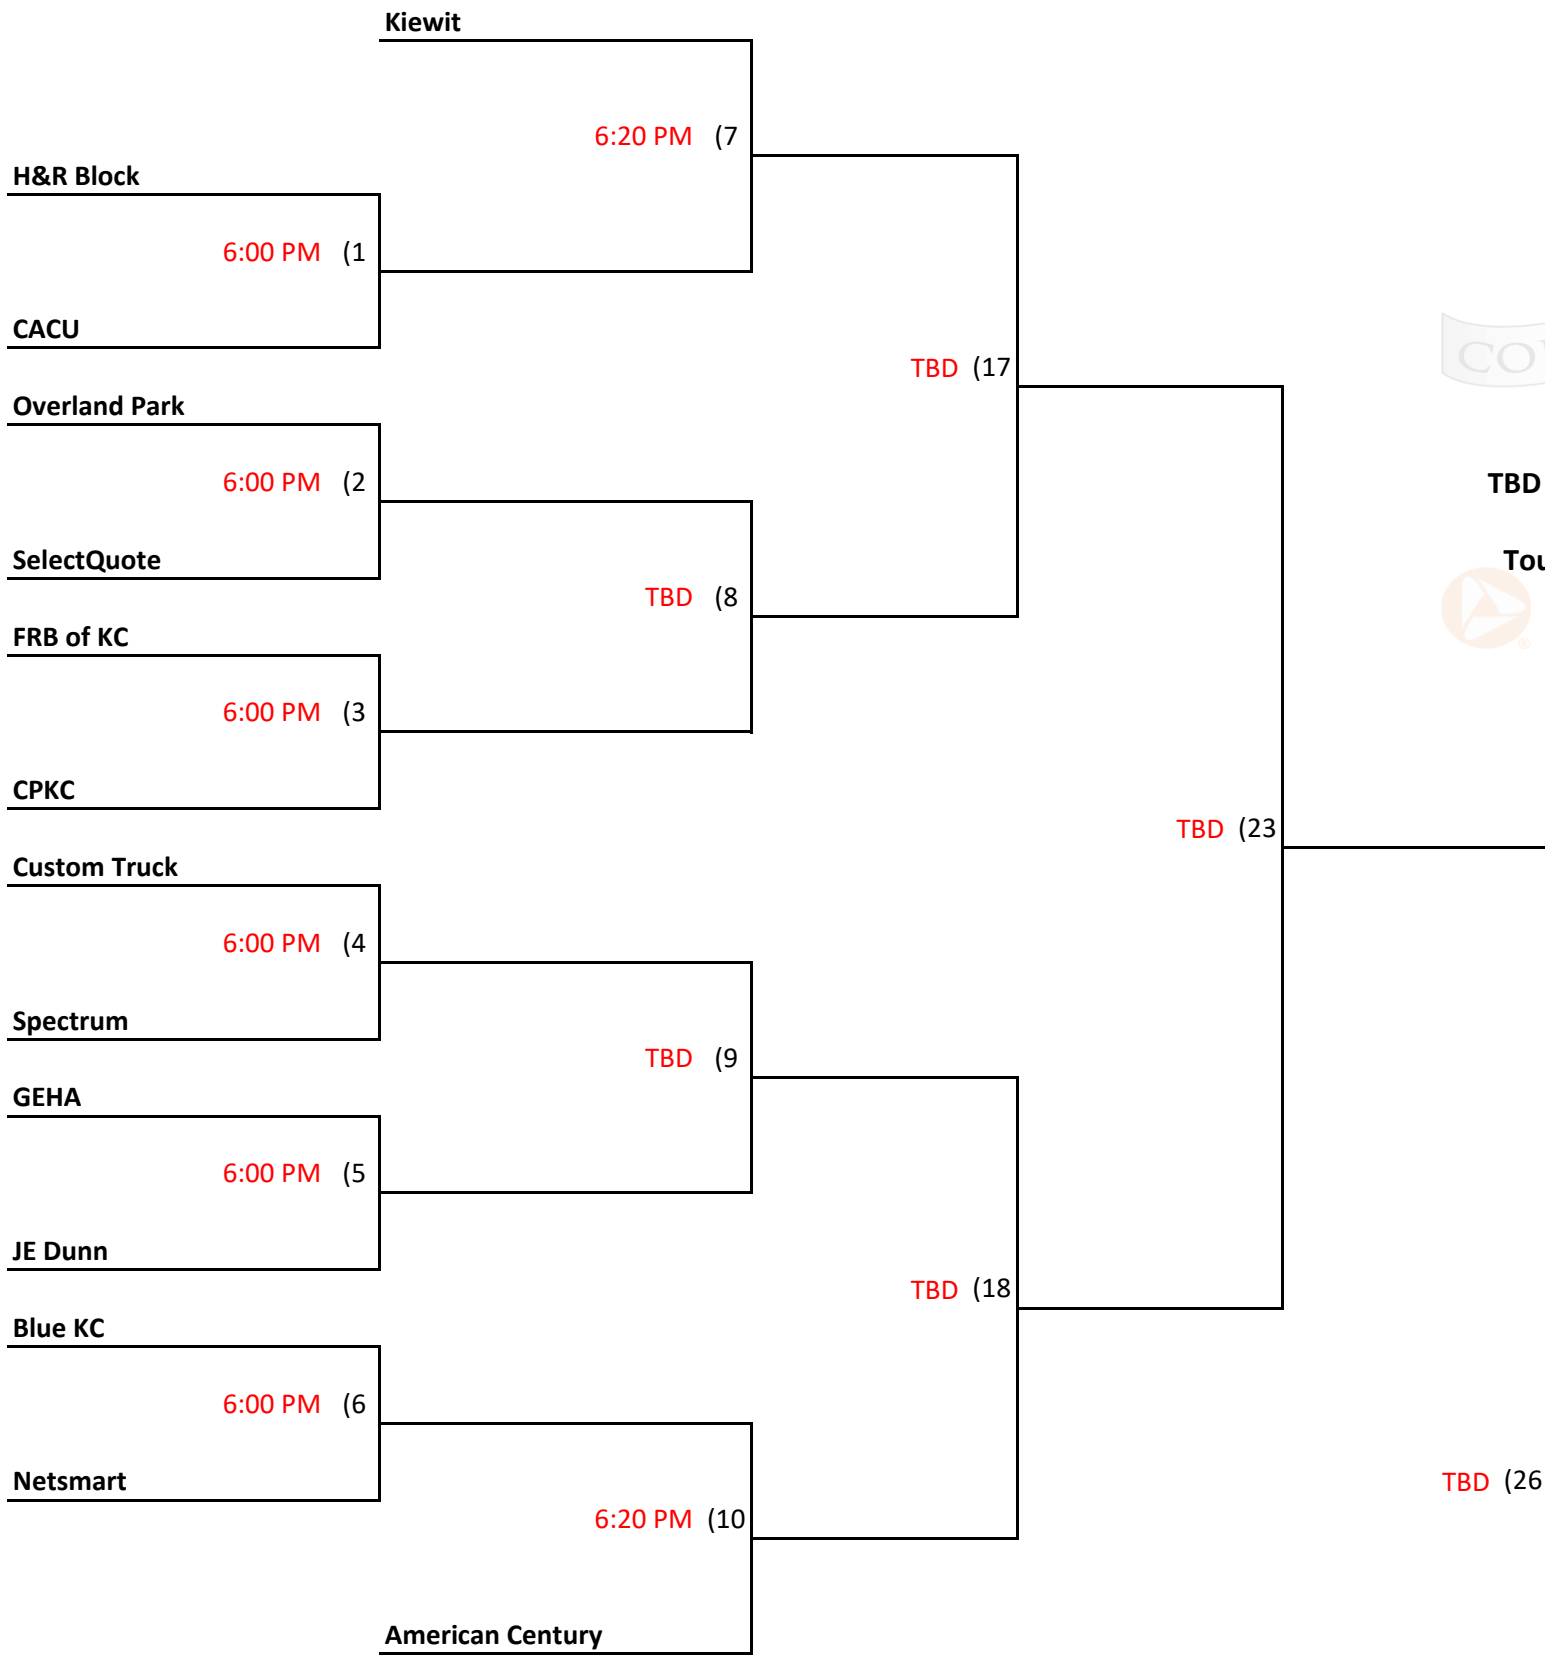

SIDE POCKETS
600 N.W. ENGLEWOOD RD
KANSAS CITY, MO 64118

TBD games to play as boards become available.

Tournament expected to complete
9:00 PM