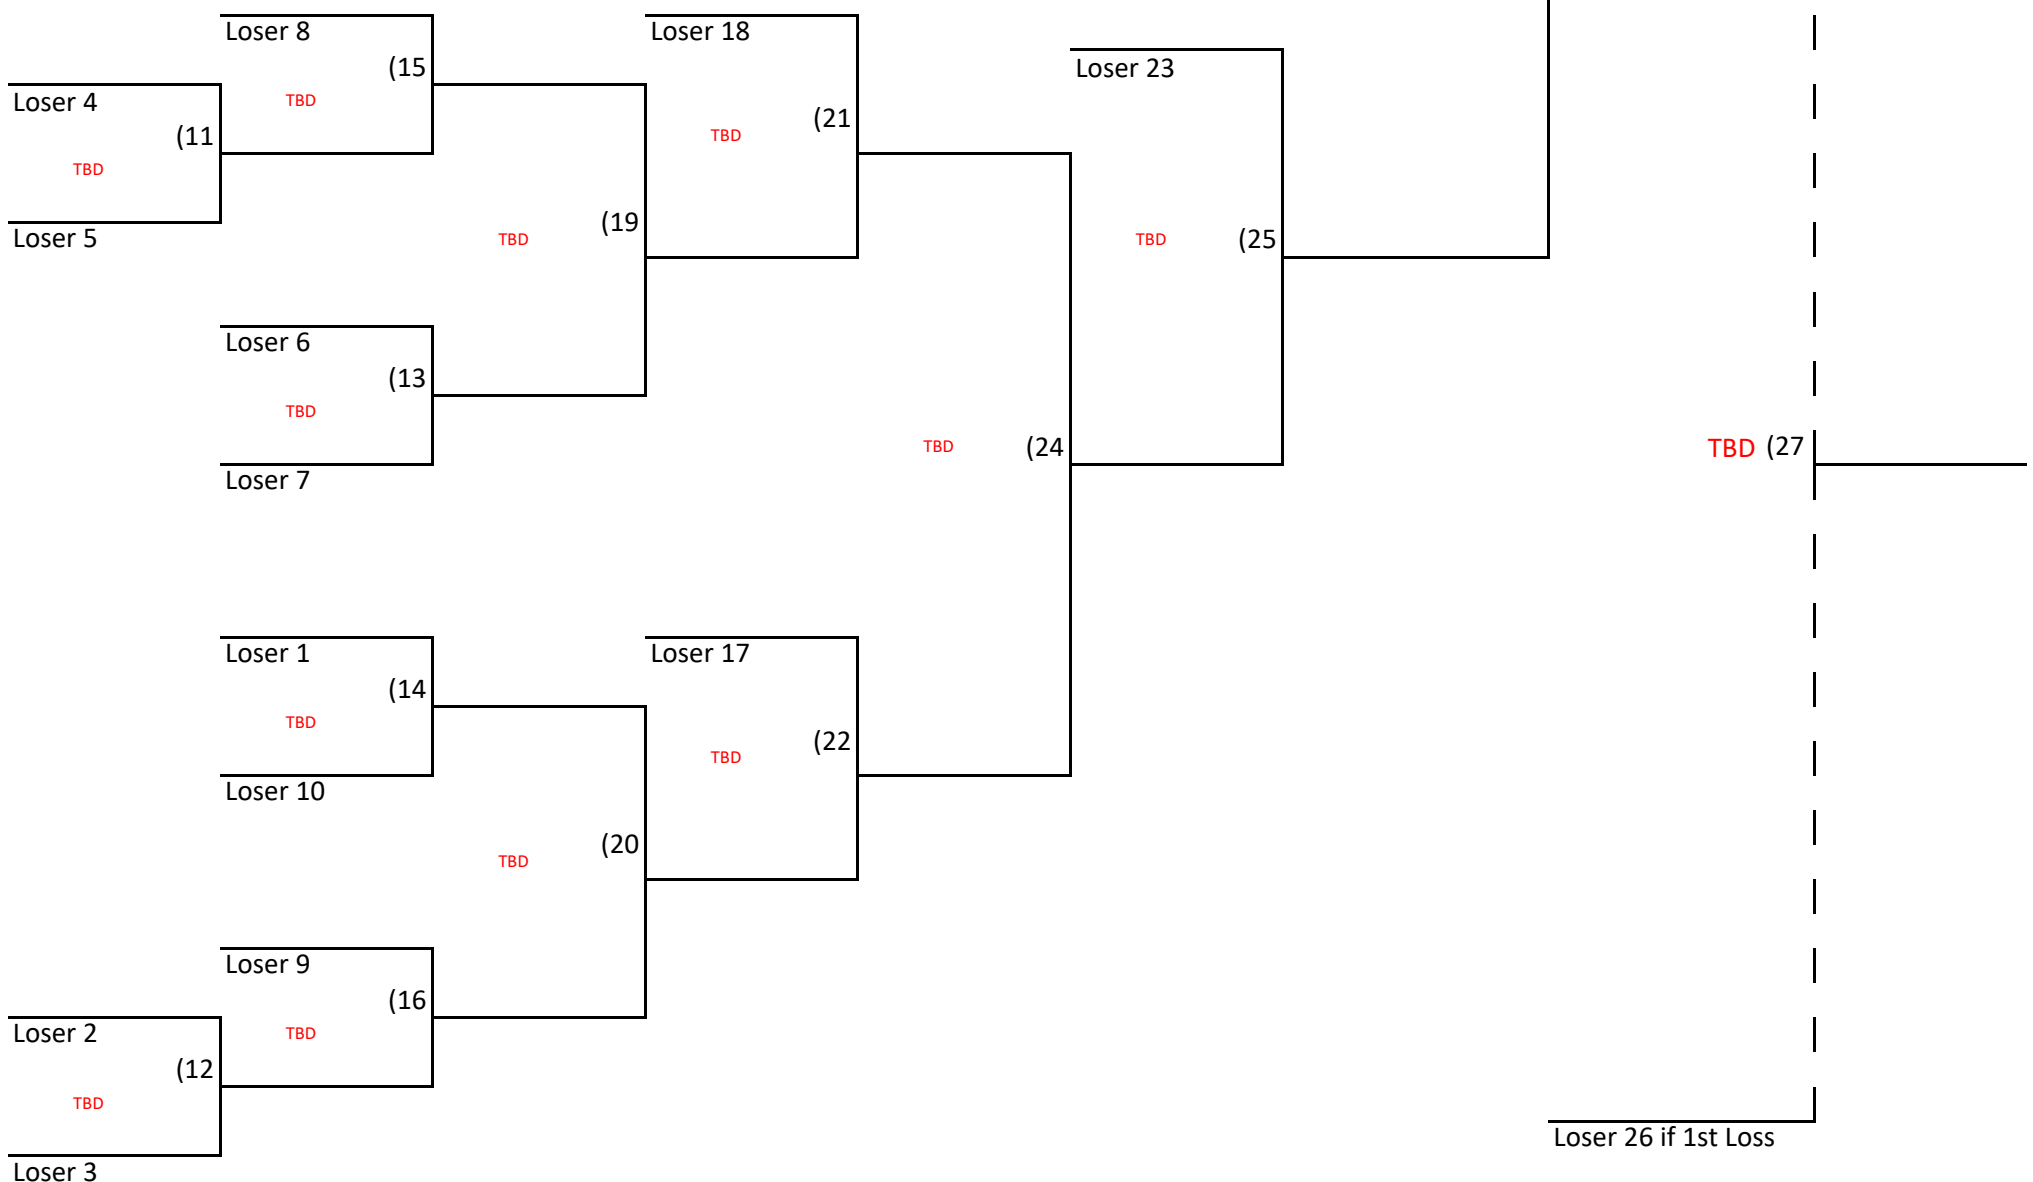

SIDE POCKETS
600 N.W. ENGLEWOOD RD
KANSAS CITY, MO 64118

TBD games to play as boards become available.

Tournament expected to complete
9:00 PM