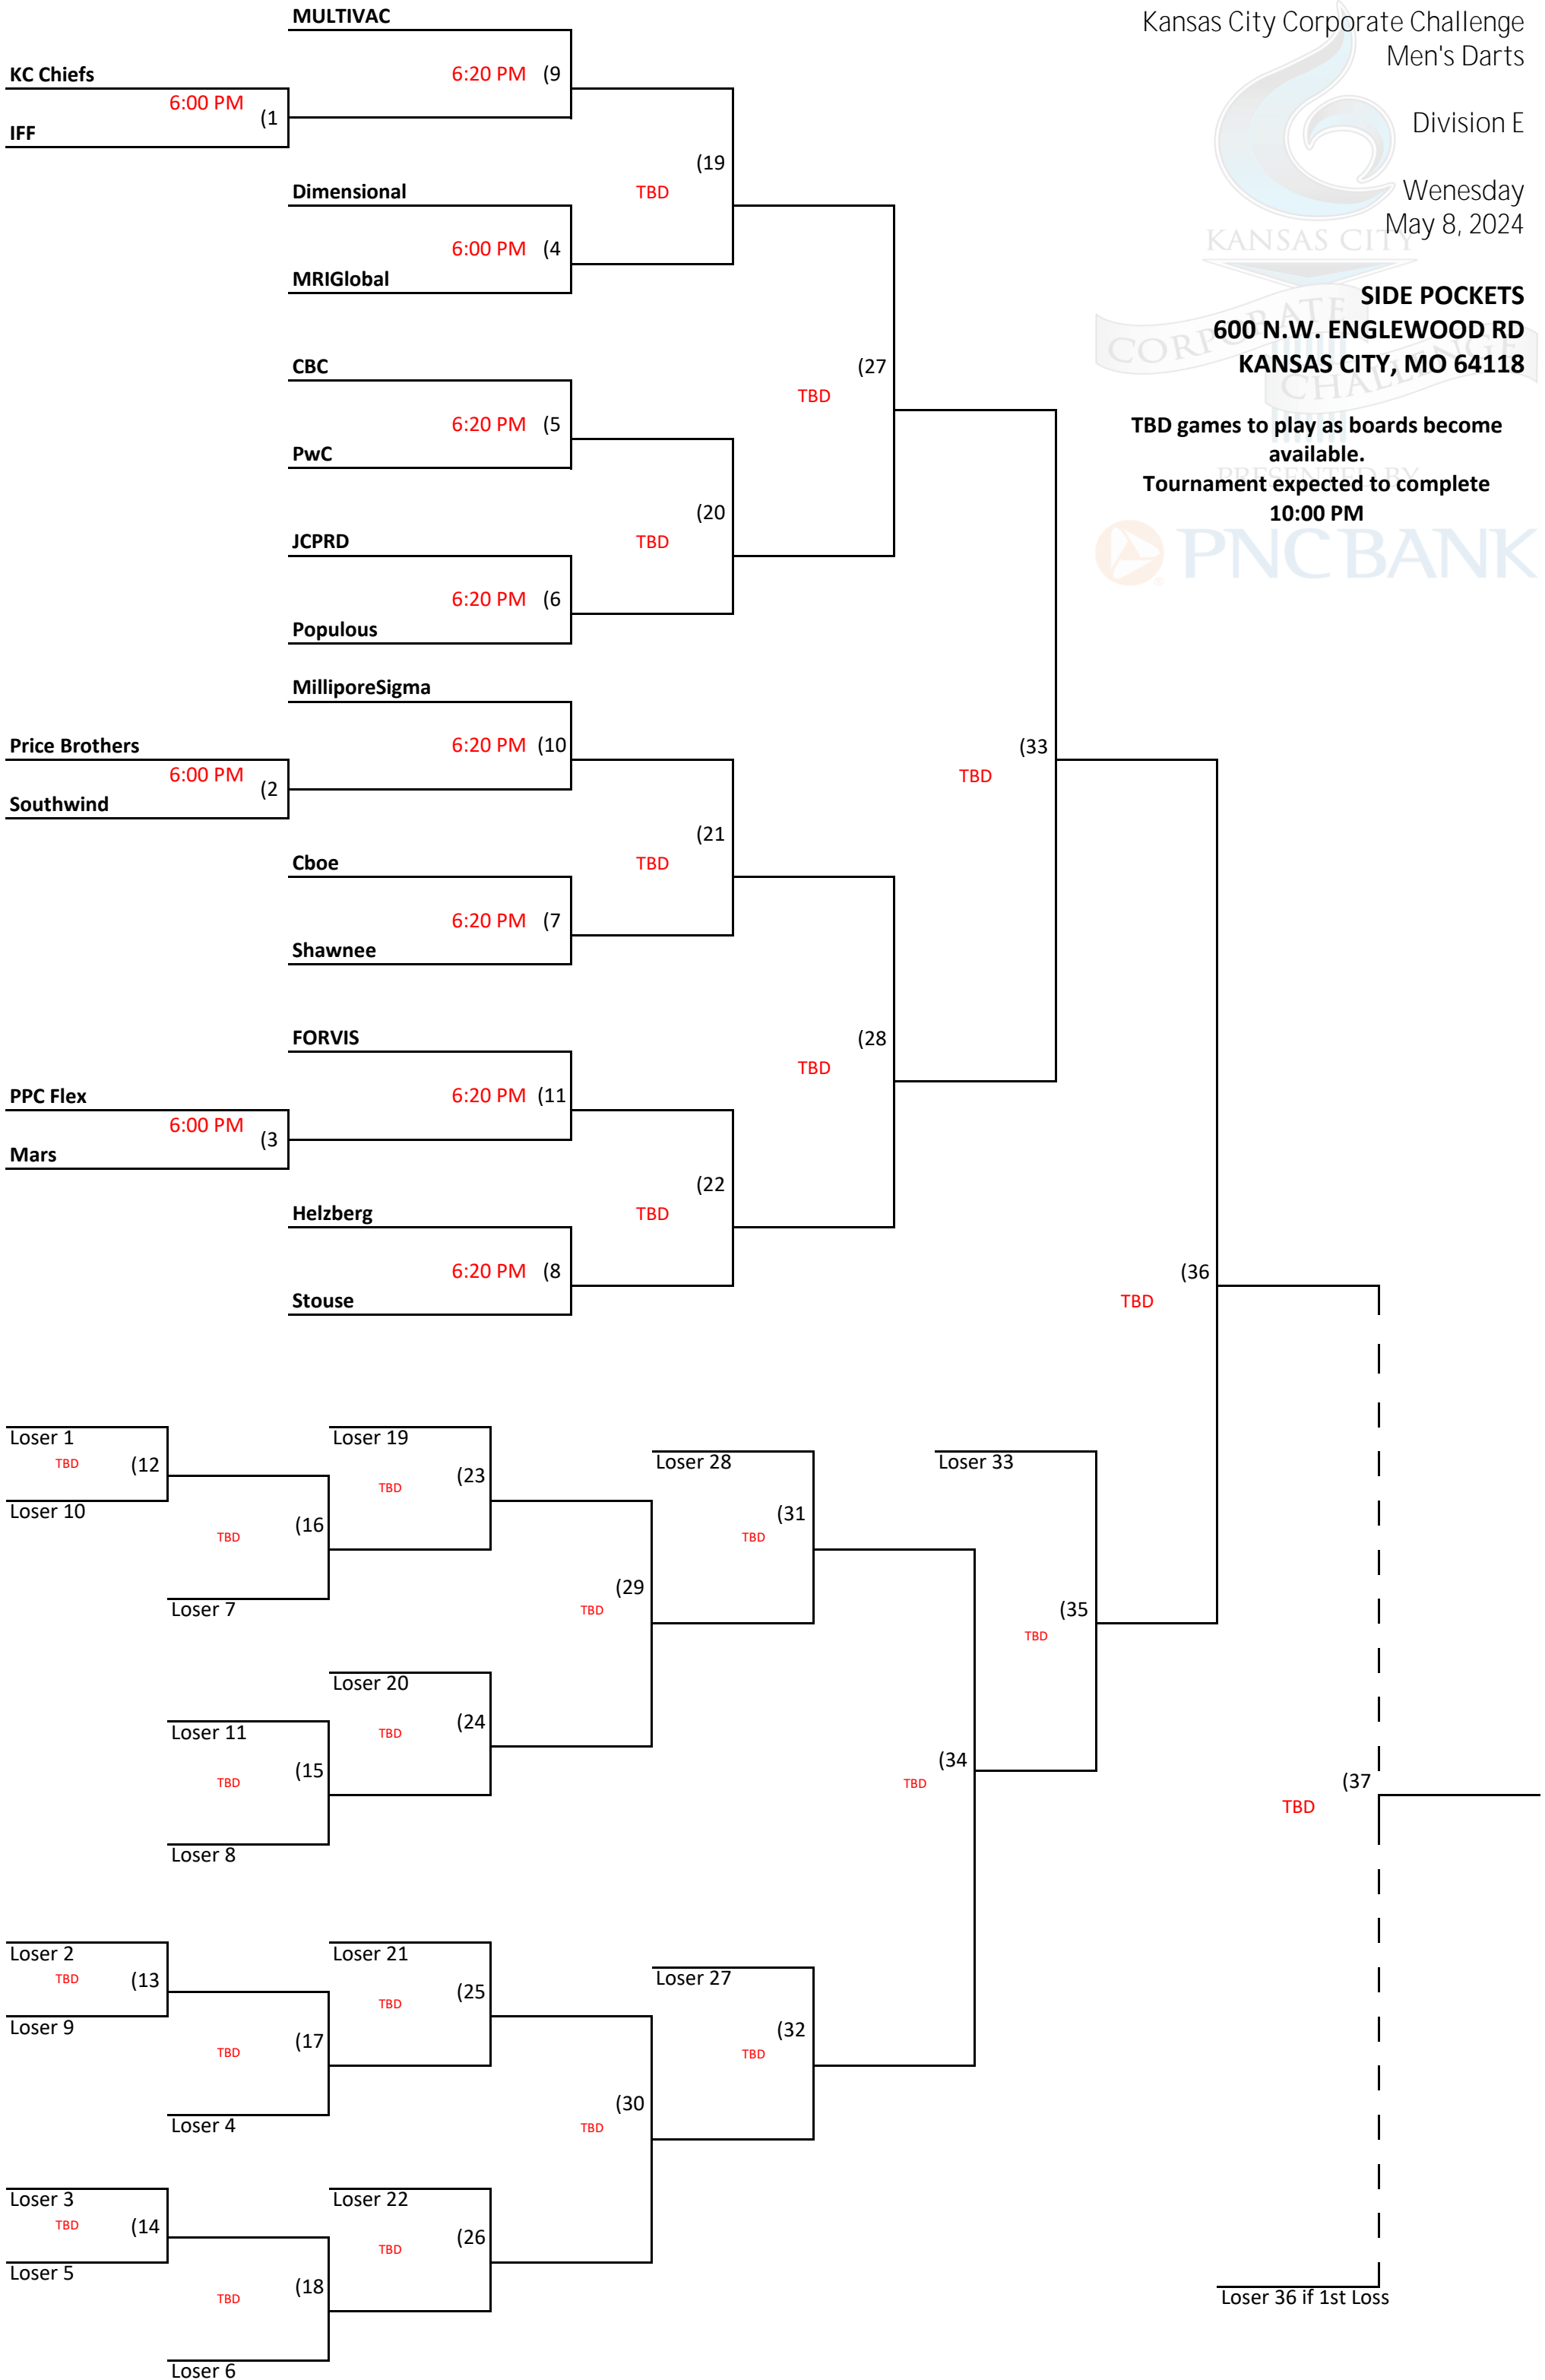

KANSAS CITY

SIDE POCKETS
600 N.W. ENGLEWOOD RD
KANSAS CITY, MO 64118

TBD games to play as boards become available.
Tournament expected to complete
10:00 PM