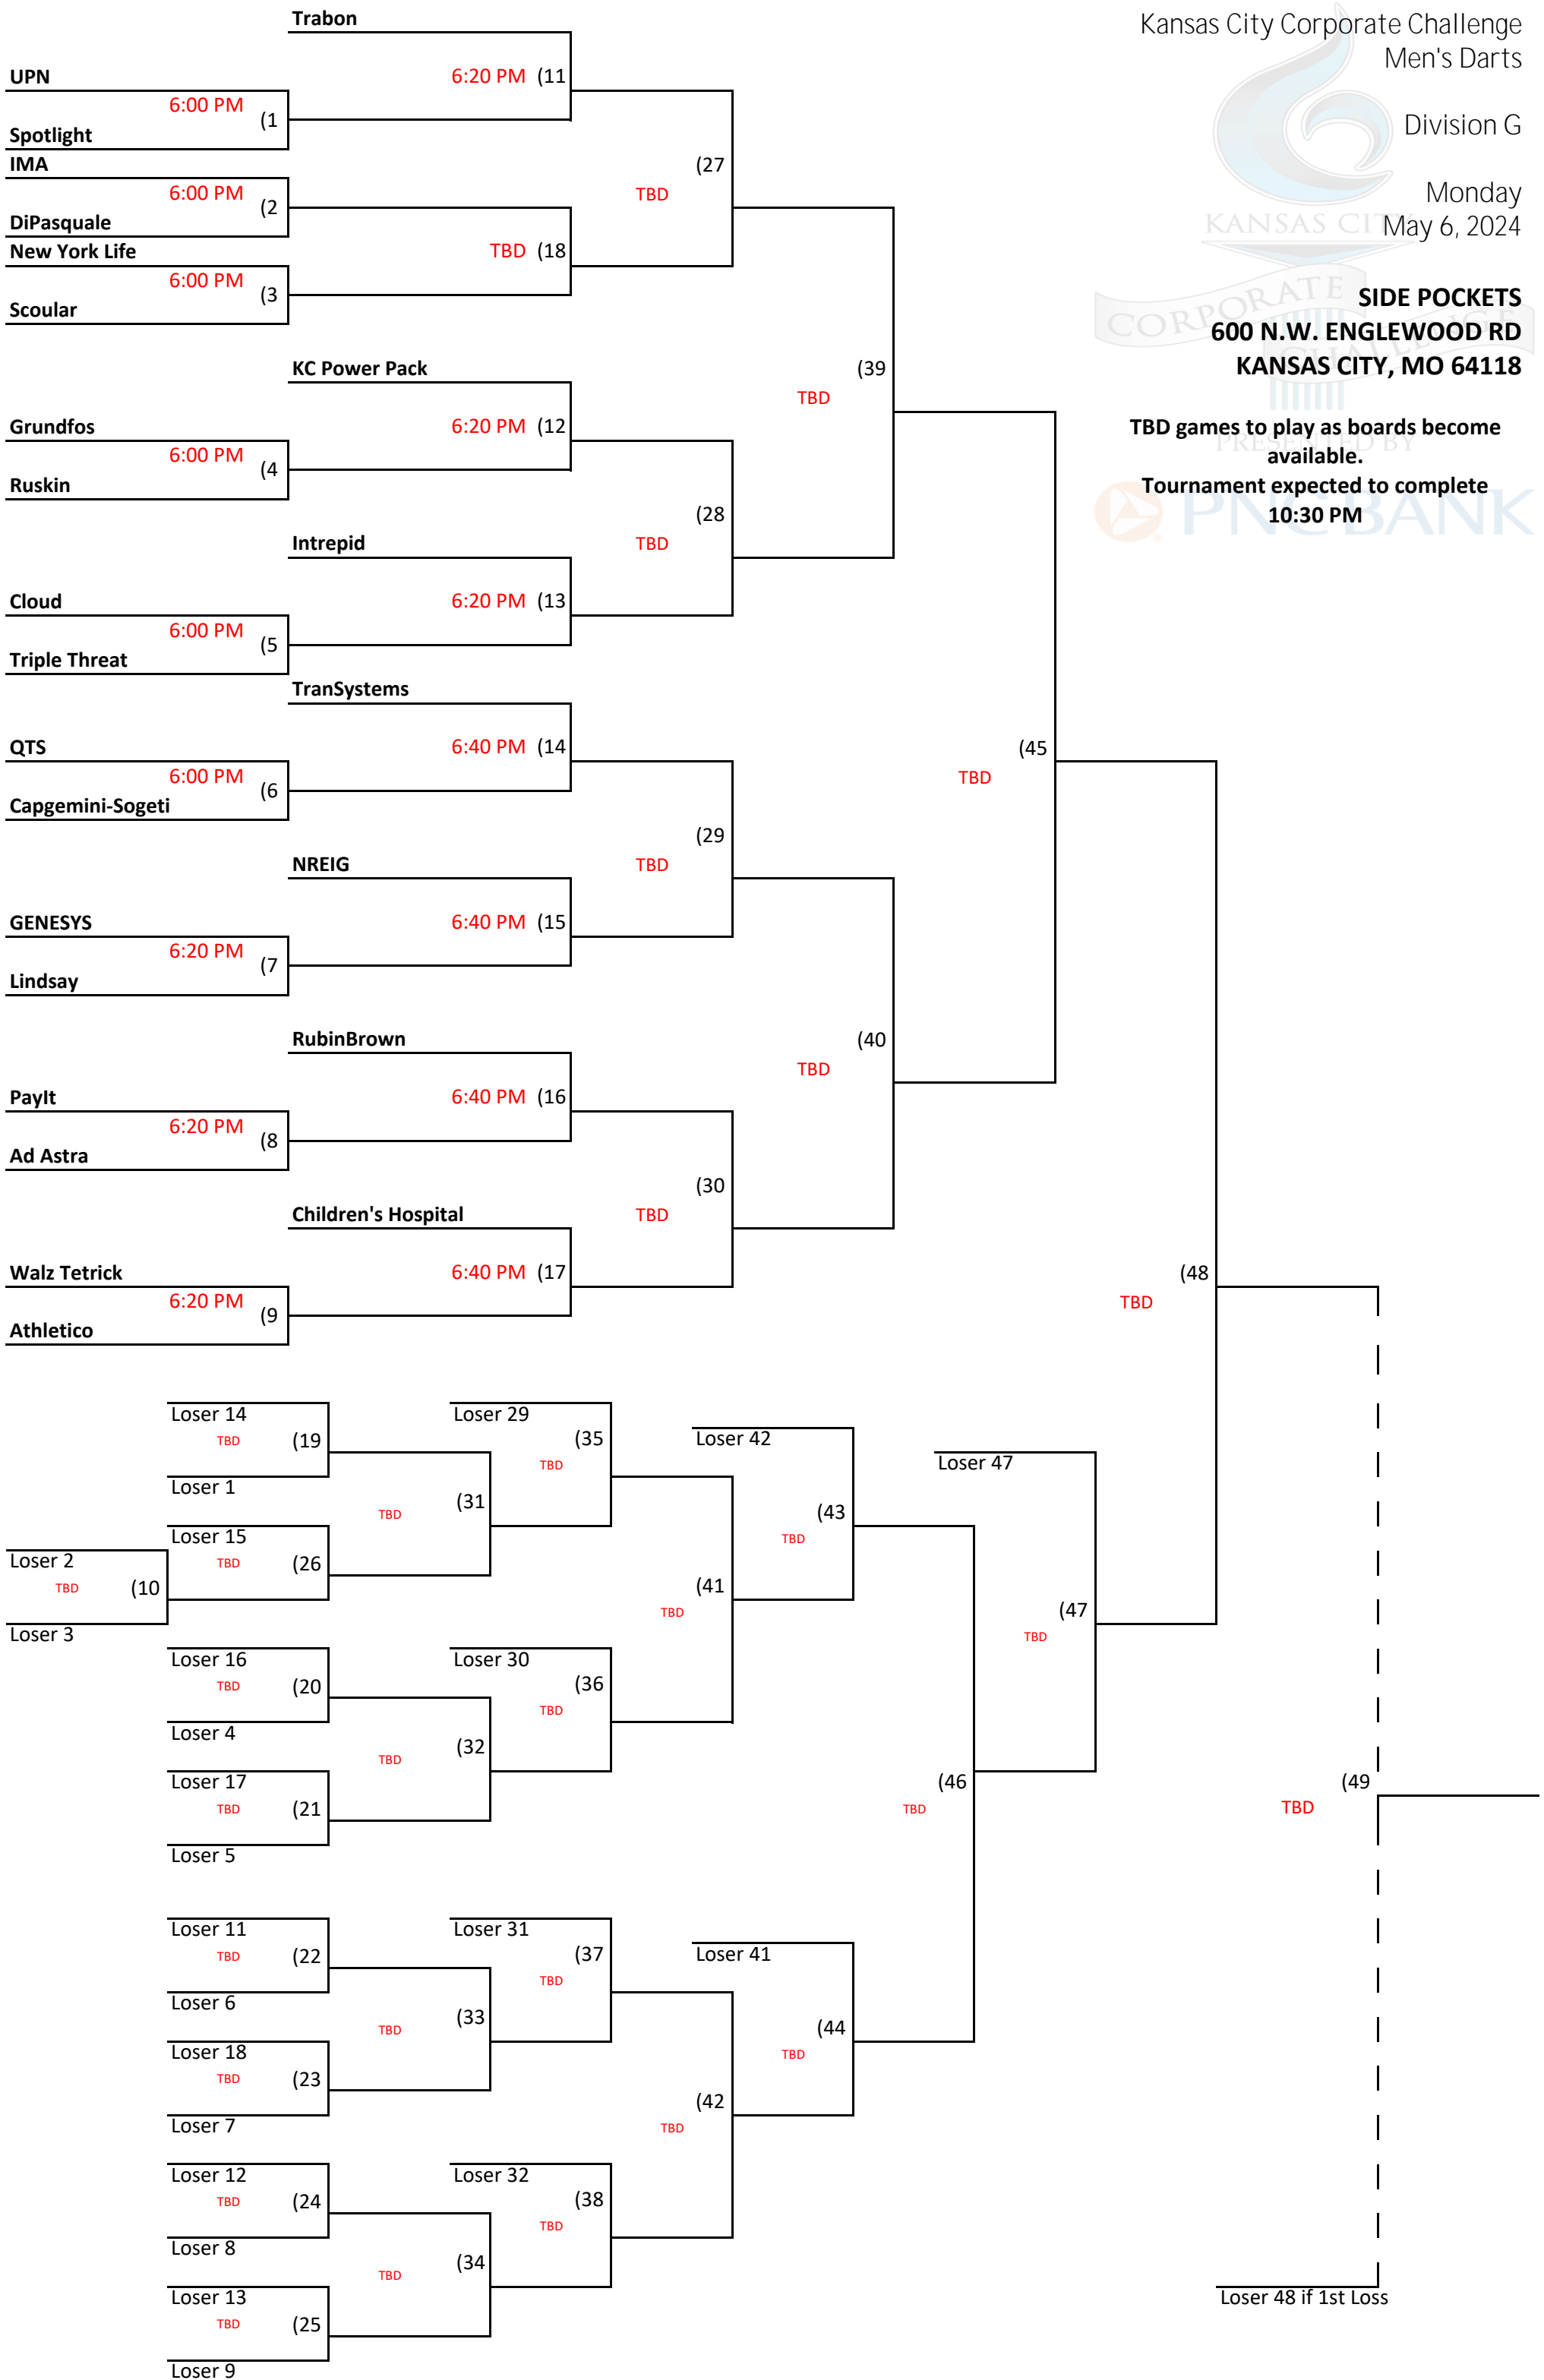

KANSAS CITY

SIDE POCKETS
600 N.W. ENGLEWOOD RD
KANSAS CITY, MO 64118

TBD games to play as boards become available.
Tournament expected to complete 10:30 PM