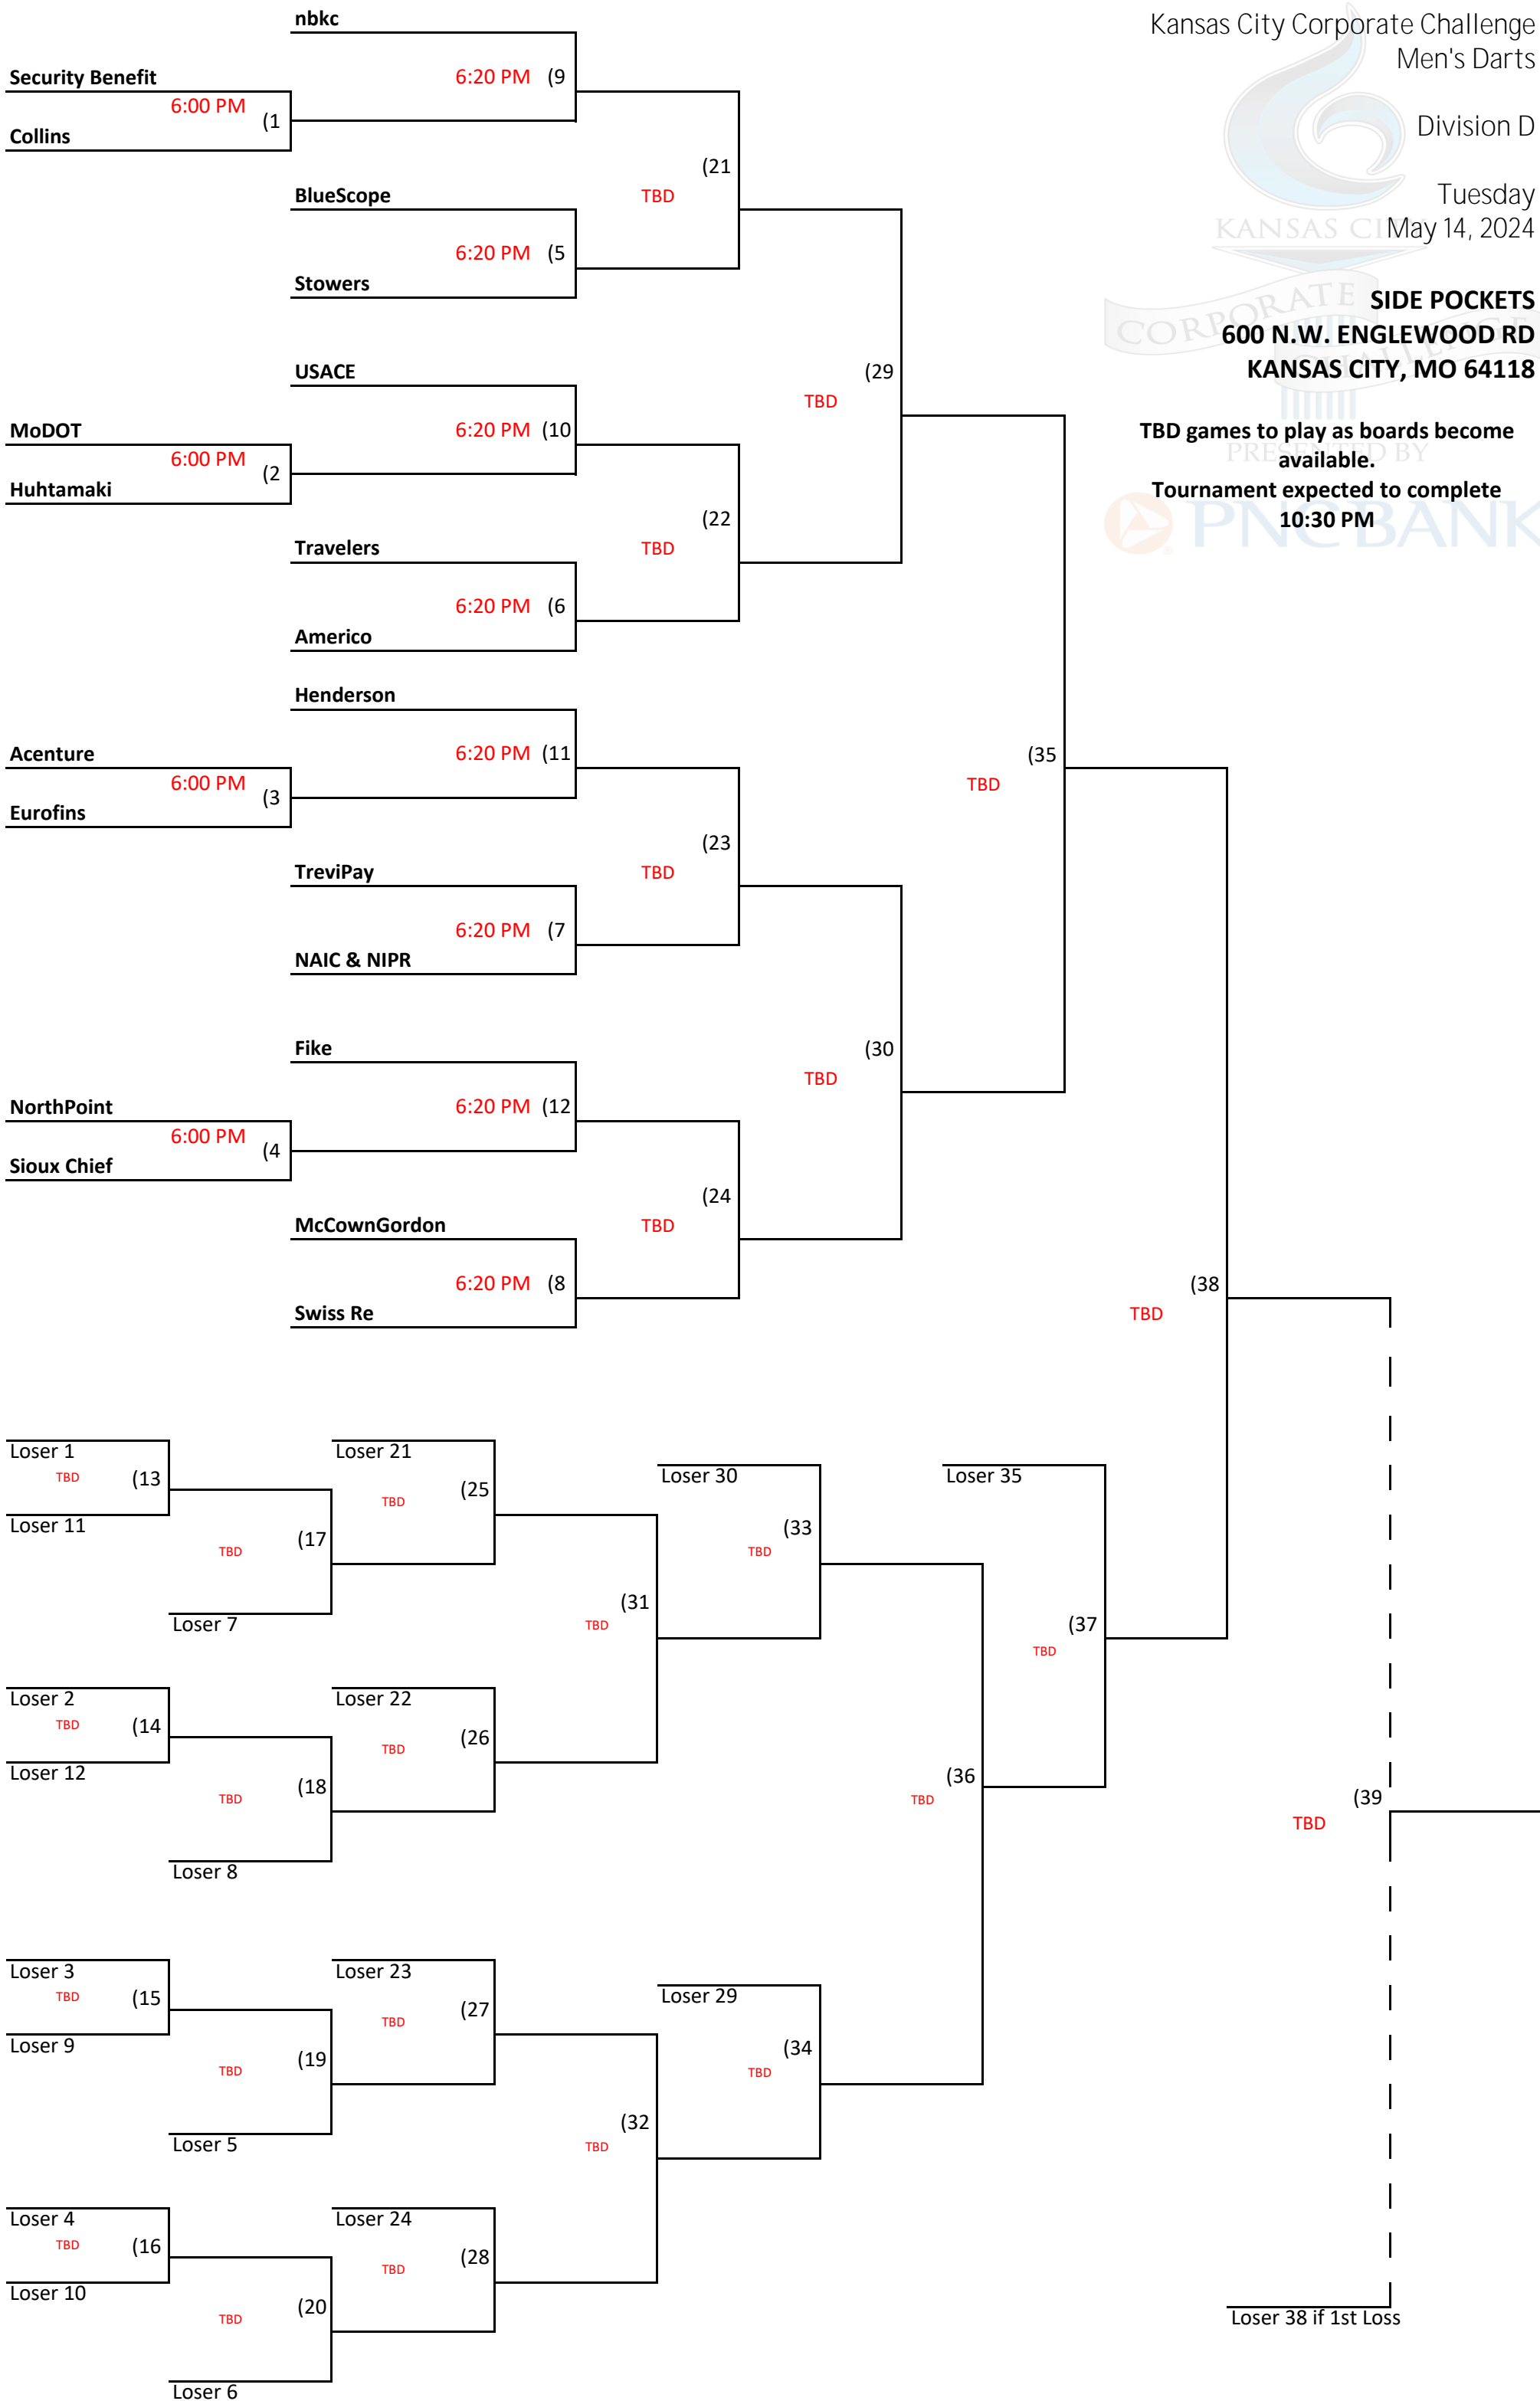

SIDE POCKETS
600 N.W. ENGLEWOOD RD
KANSAS CITY, MO 64118

TBD games to play as boards become available.
Tournament expected to complete 10:30 PM