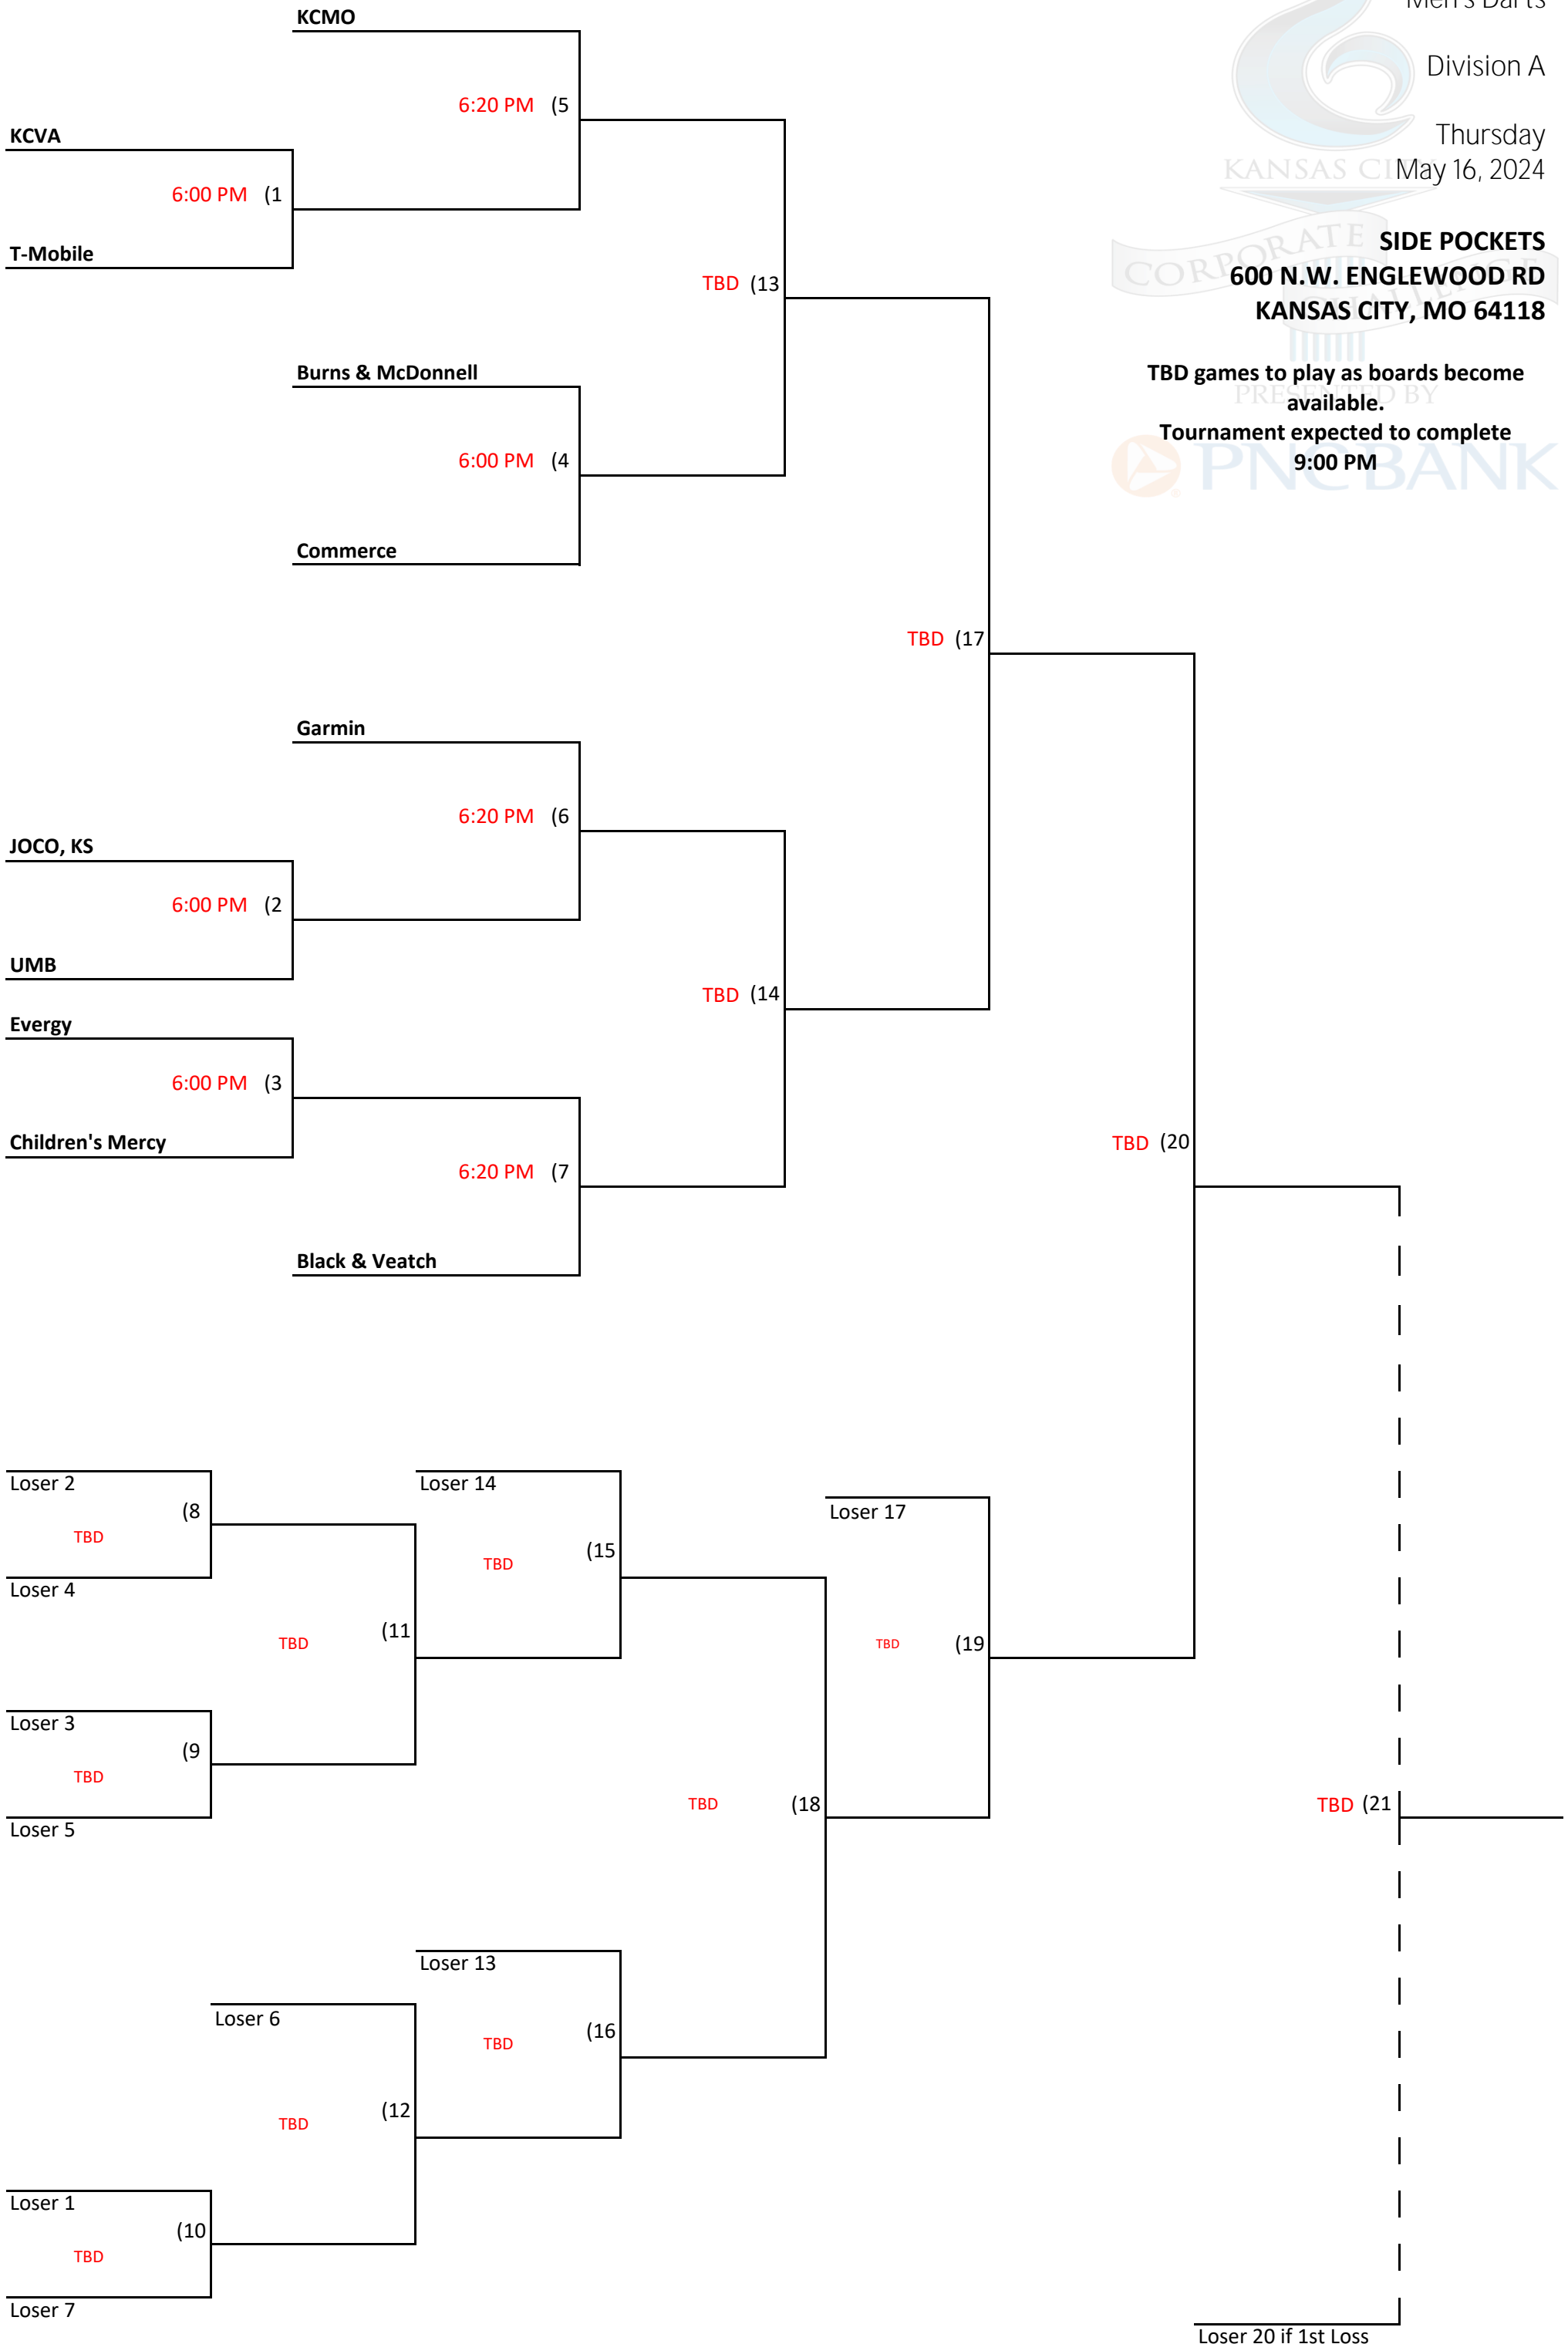

SIDE POCKETS
600 N.W. ENGLEWOOD RD
KANSAS CITY, MO 64118

TBD games to play as boards become available.

Tournament expected to complete
9:00 PM