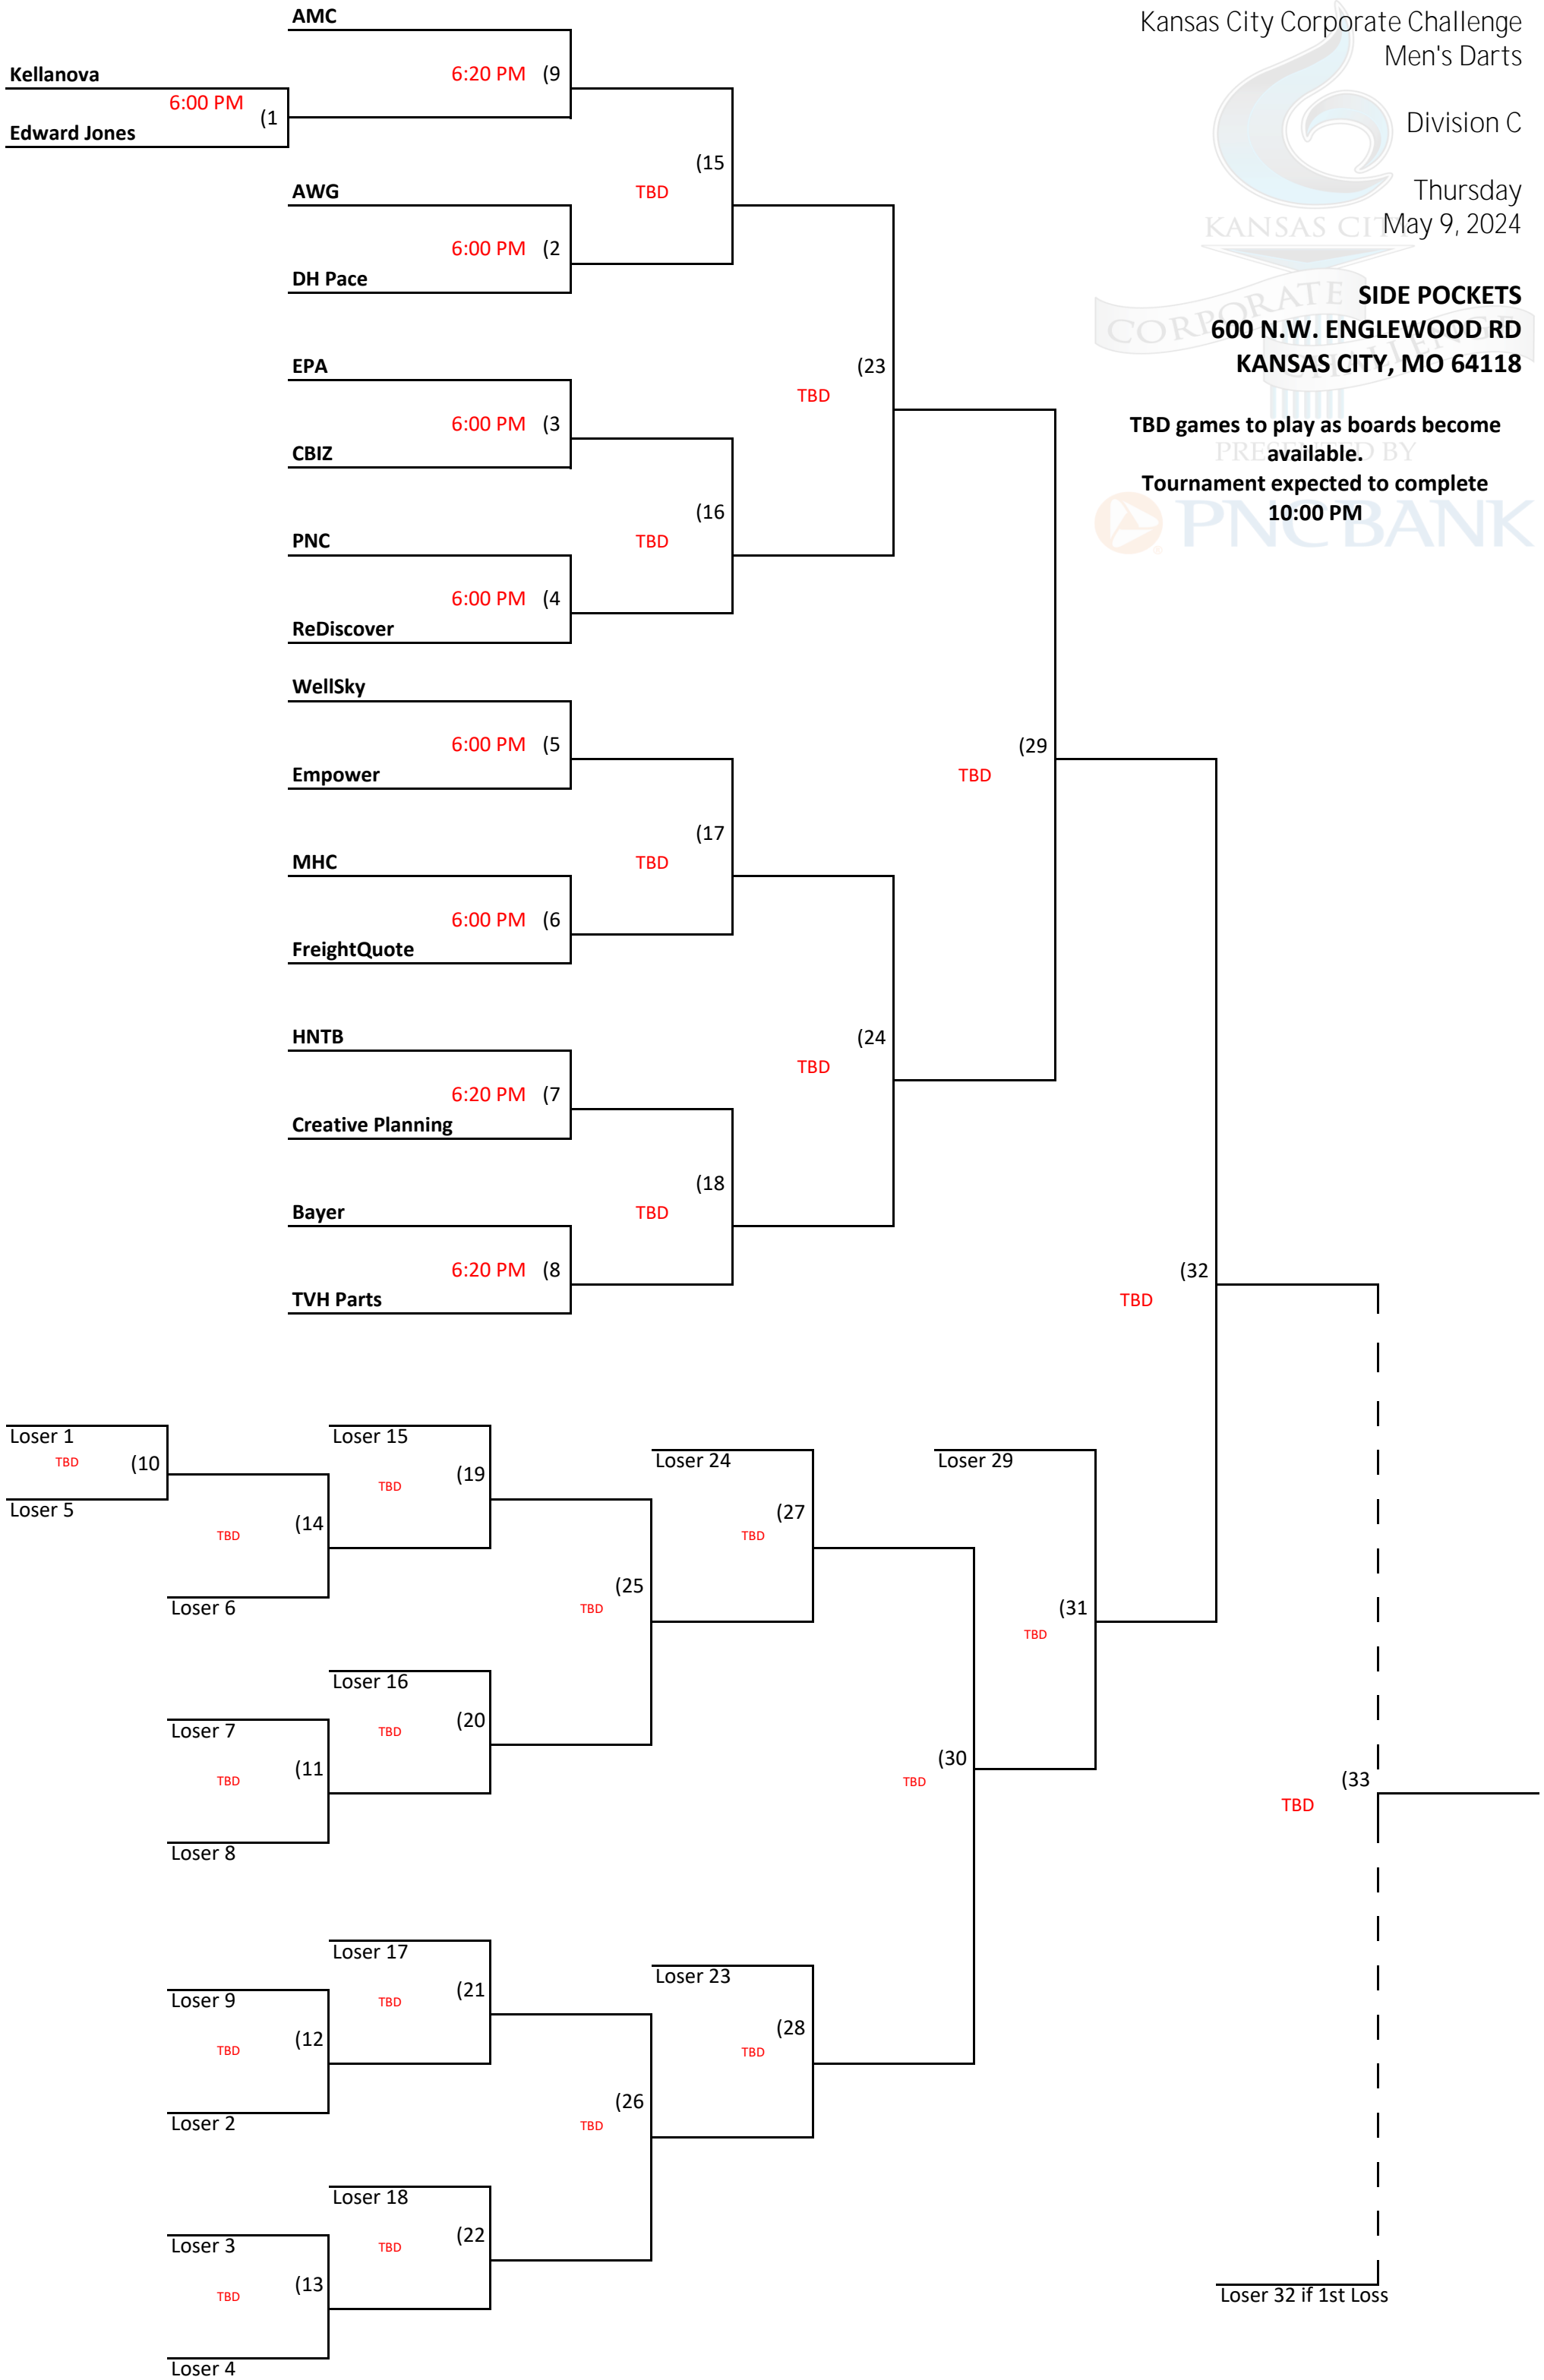

SIDE POCKETS
600 N.W. ENGLEWOOD RD
KANSAS CITY, MO 64118

TBD games to play as boards become
available.
Tournament expected to complete
10:00 PM