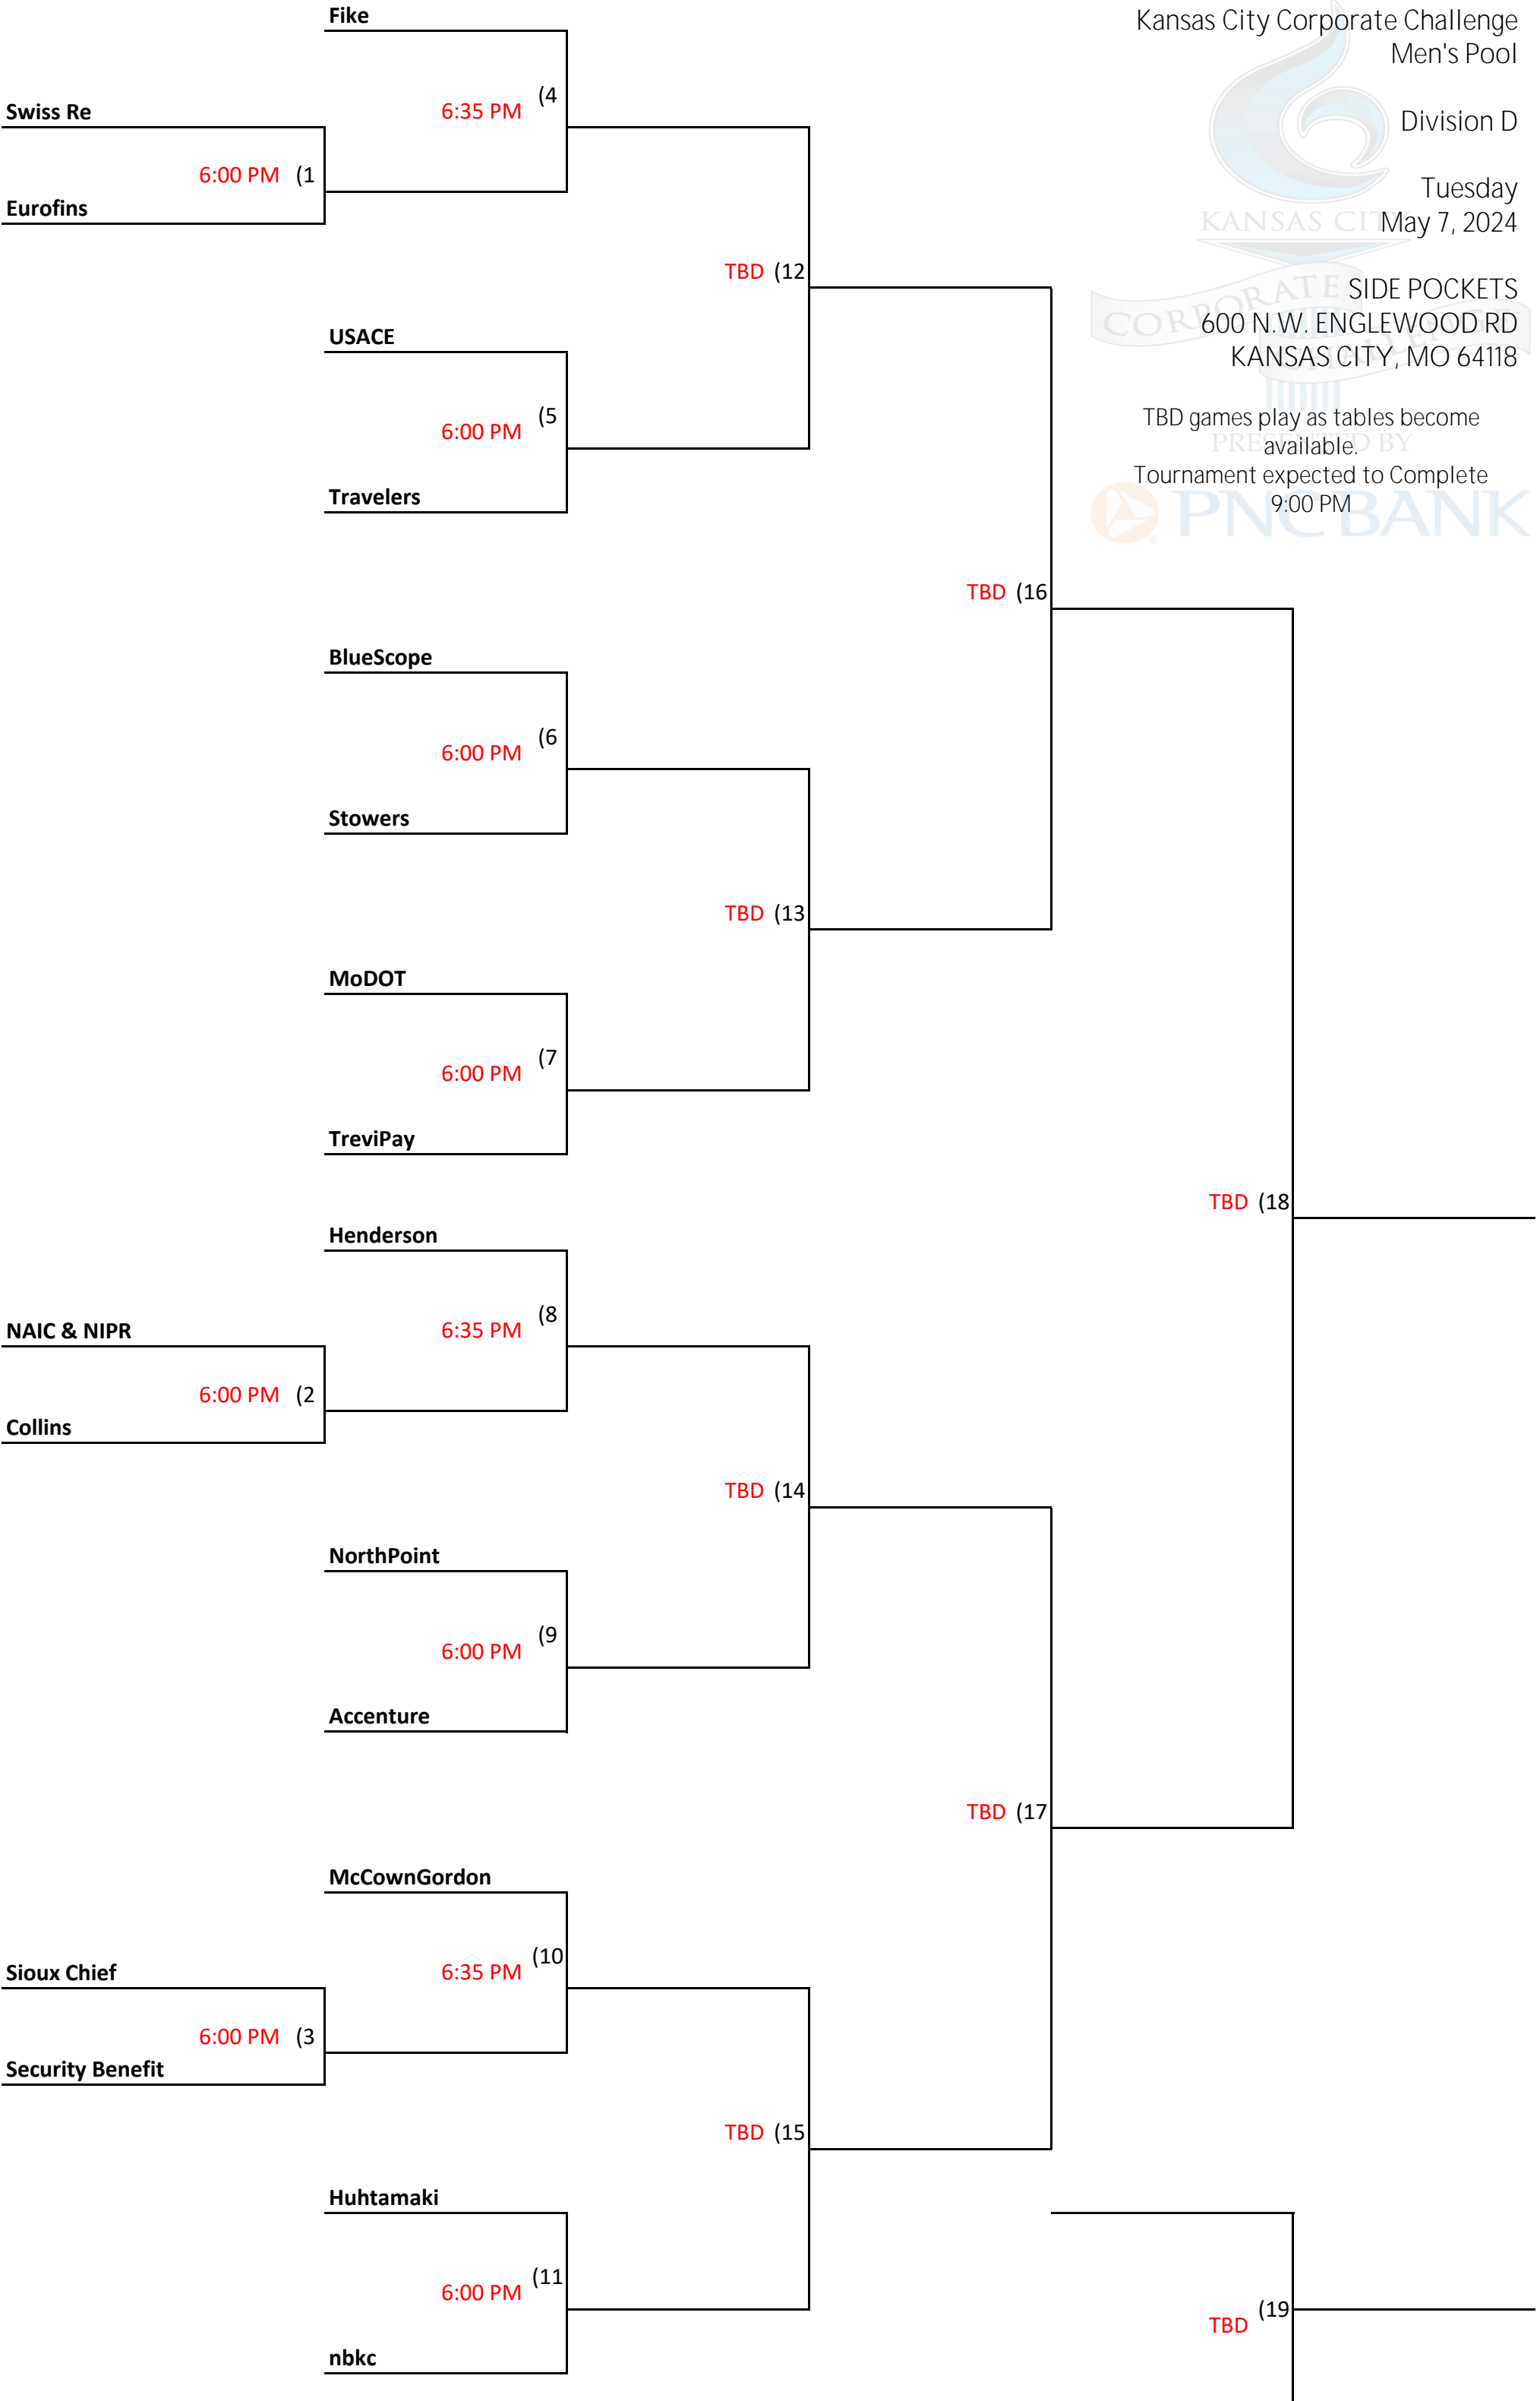

TBD games play as tables become
available.
Tournament expected to Complete
9:00 PM

KANSAS CITY
CORPORATE CHALLENGE
SIDE POCKETS
600 N.W. ENGLEWOOD RD
KANSAS CITY, MO 64118

TBD games play as tables become
available.
Tournament expected to Complete
9:00 PM