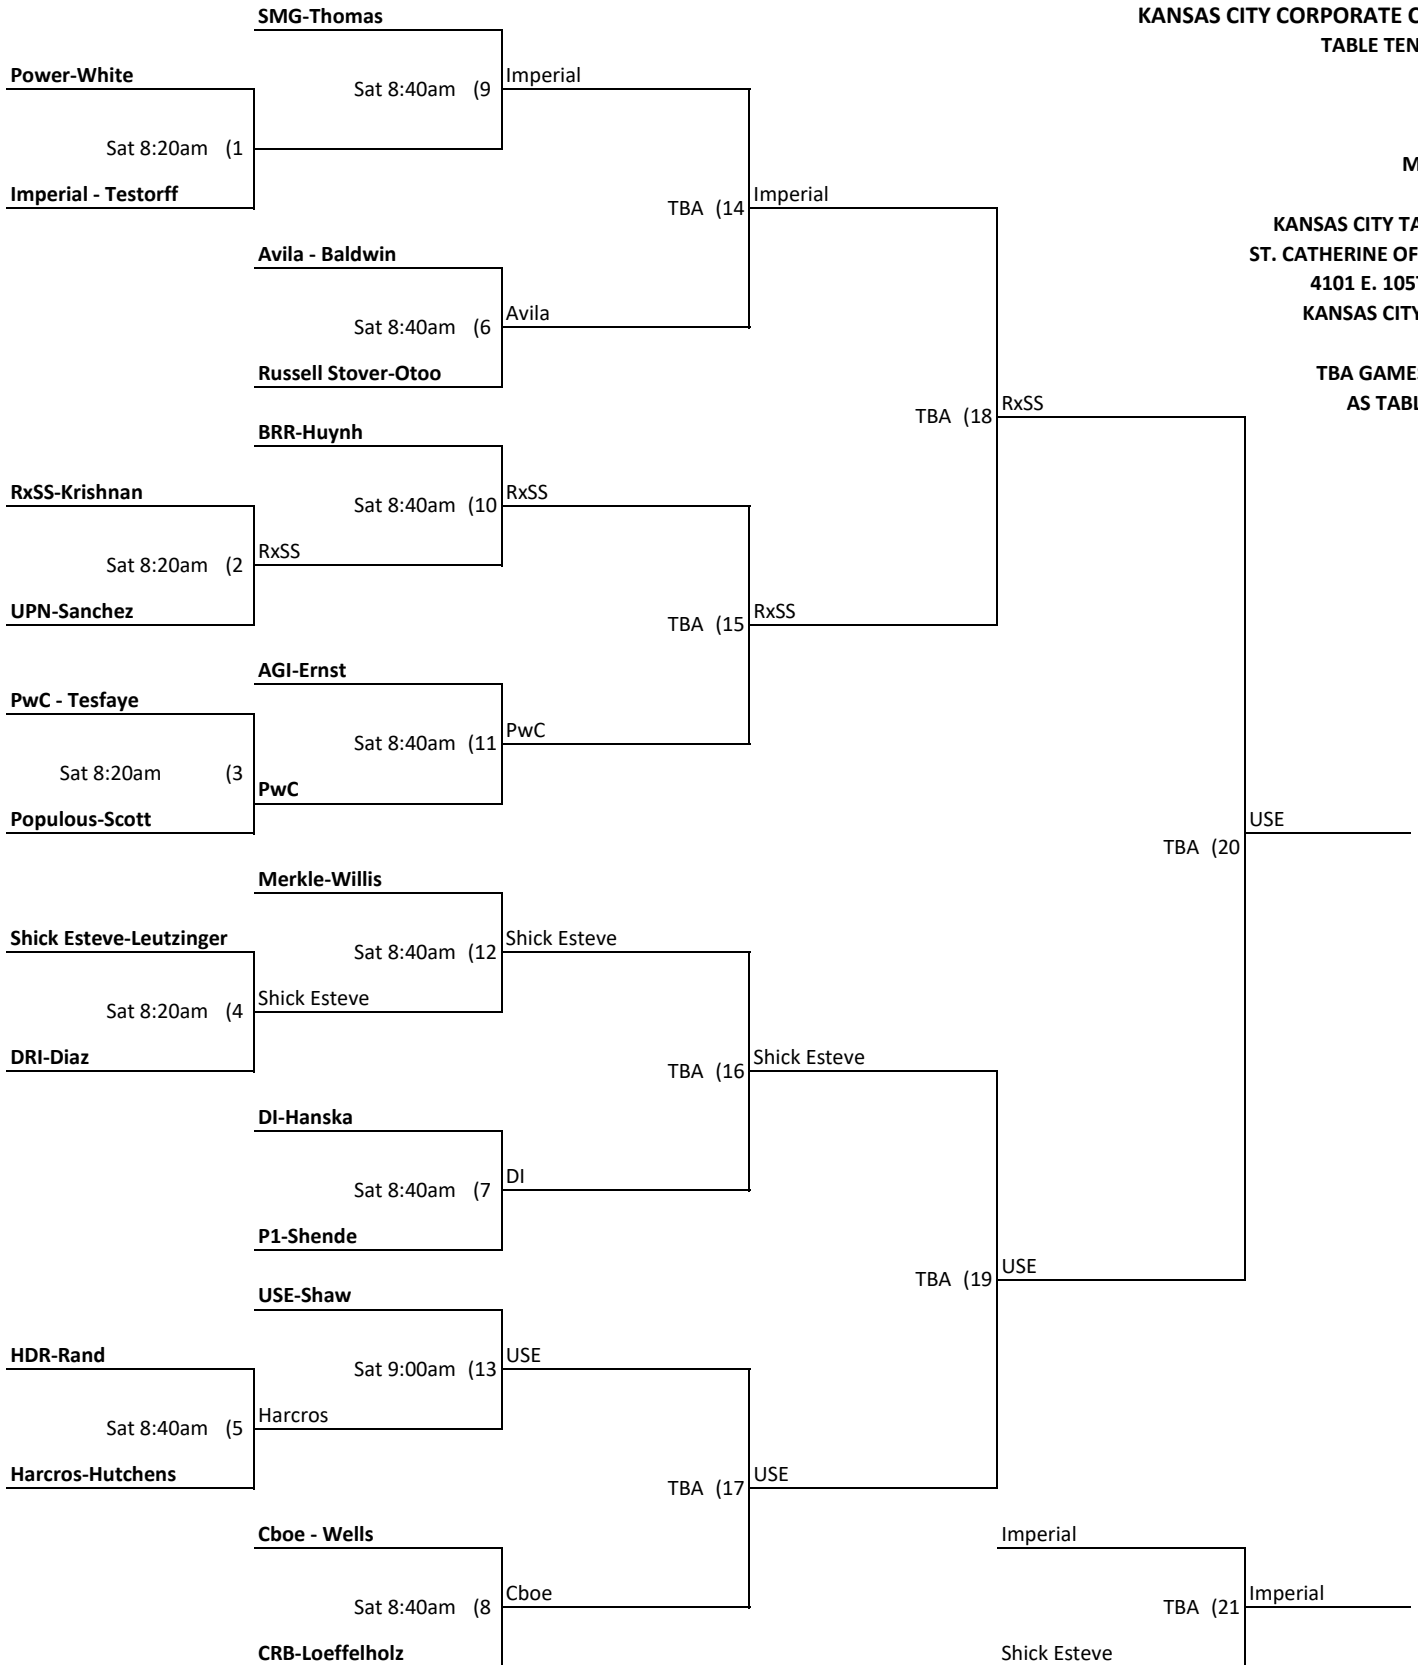

**KANSAS CITY CORPORATE CHALLENGE
TABLE TENNIS - MEN'S
DIVISION E**

**SATURDAY
MAY 21, 2022**

**KANSAS CITY TABLE TENNIS
ST. CATHERINE OF SIENA GYM
4101 E. 105TH TERRACE
KANSAS CITY, MO 64137**

**TBA GAMES WILL PLAY
AS TABLES BECOME
AVAILABLE**