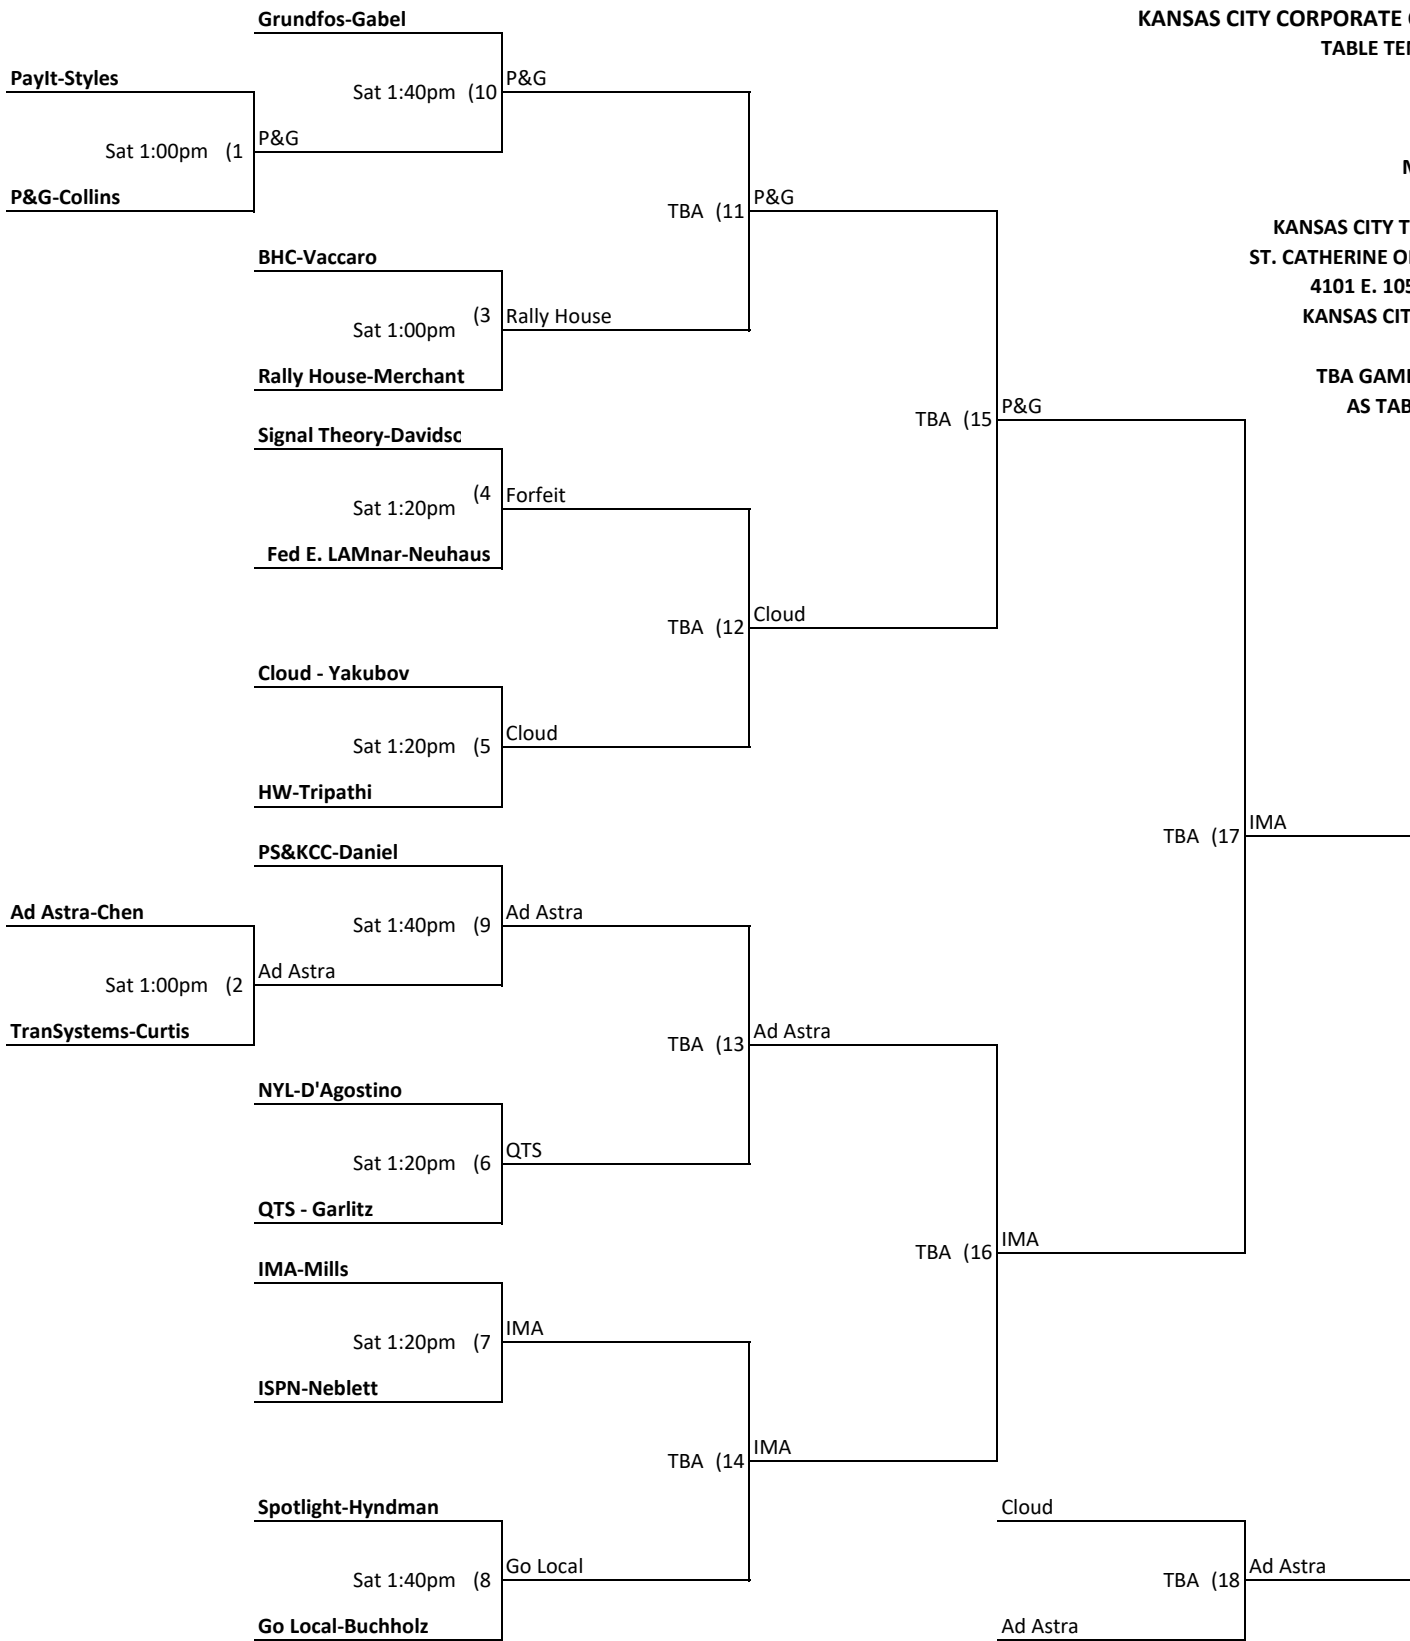

**KANSAS CITY CORPORATE CHALLENGE
TABLE TENNIS - MEN'S
DIVISION F**

**SATURDAY
MAY 21, 2022**

**KANSAS CITY TABLE TENNIS
ST. CATHERINE OF SIENA GYM
4101 E. 105TH TERRACE
KANSAS CITY, MO 64137**

**TBA GAMES WILL PLAY
AS TABLES BECOME
AVAILABLE**