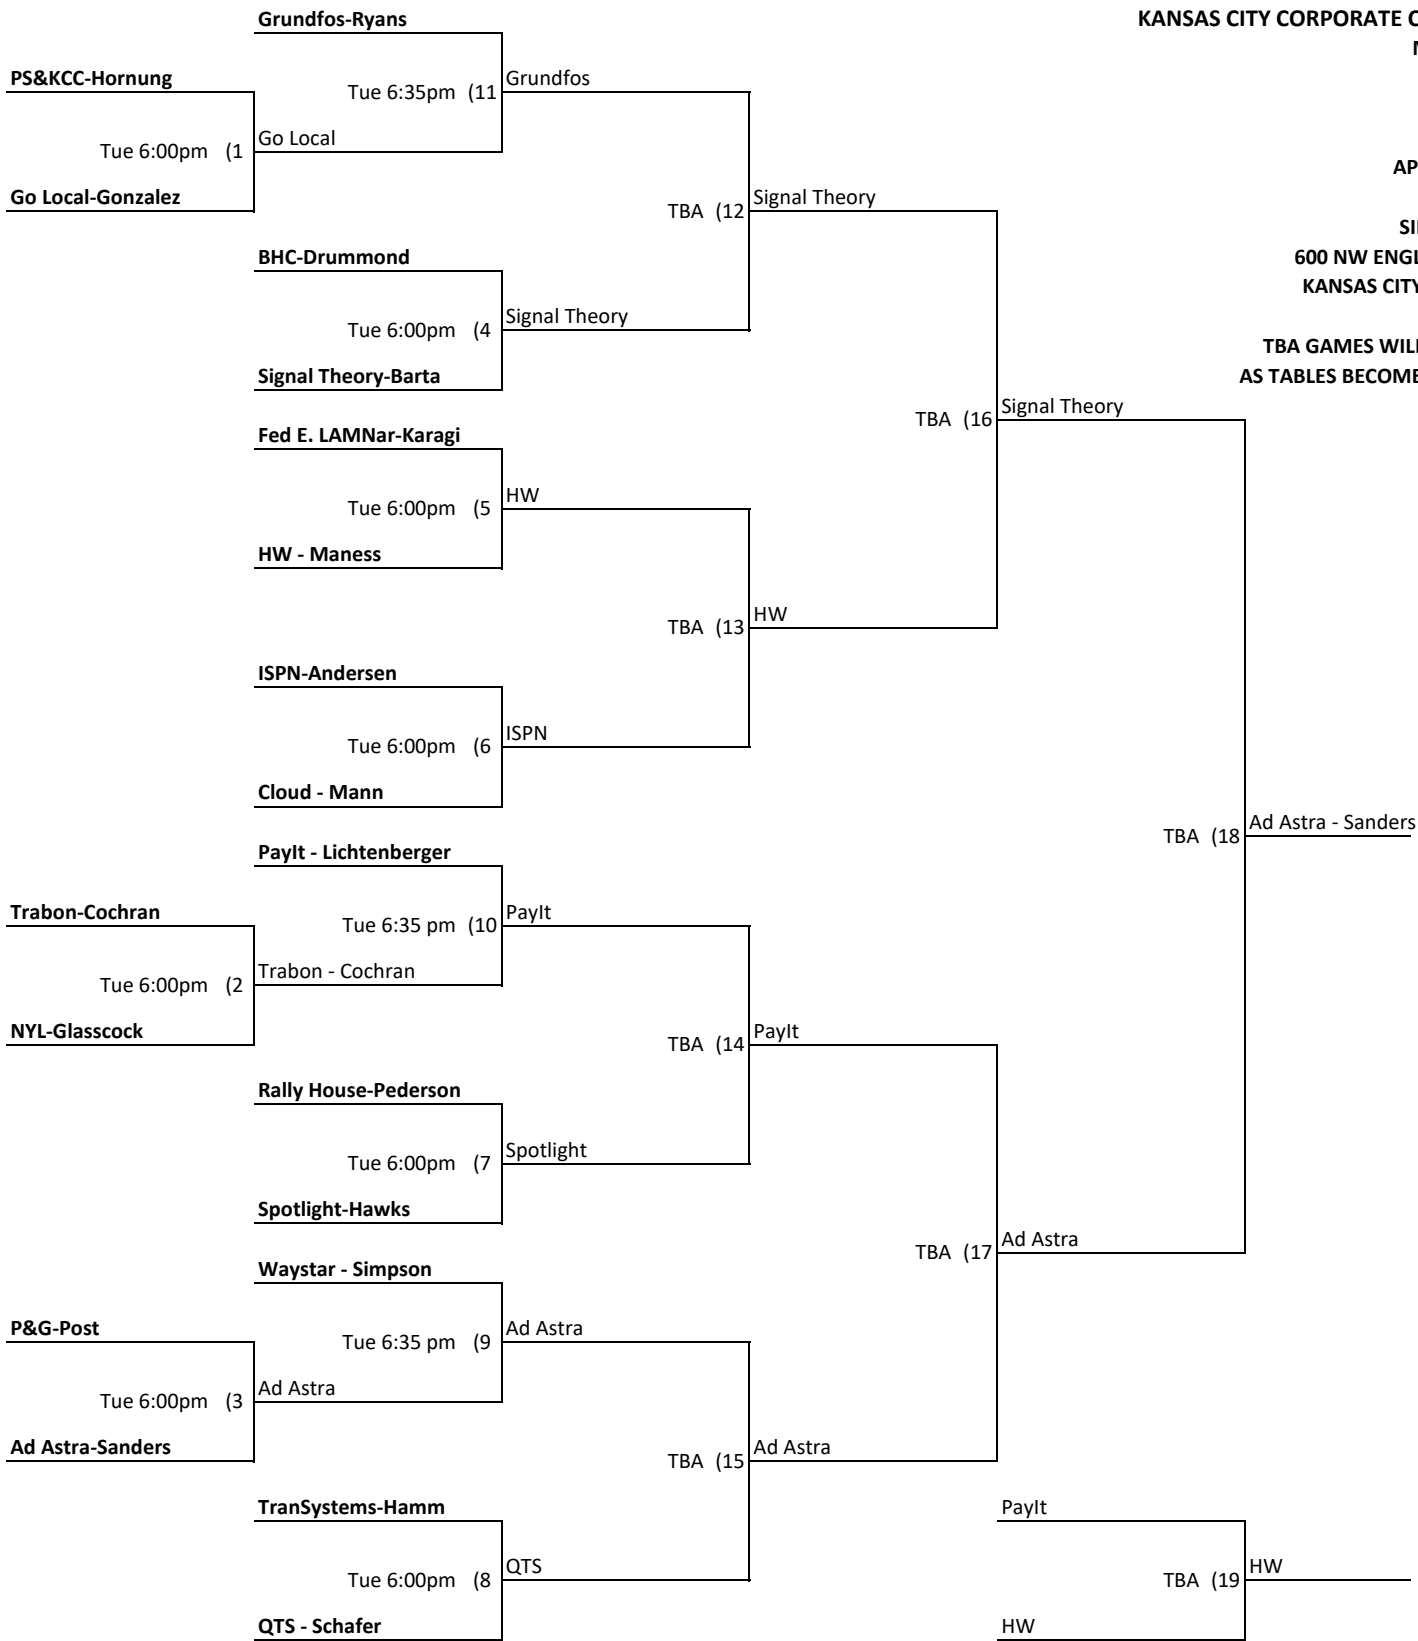

**KANSAS CITY CORPORATE CHALLENGE
MEN'S POOL
DIVISION F**

**TUESDAY
APRIL 19, 2022**

**SIDE POCKETS
600 NW ENGLEWOOD RD
KANSAS CITY, MO 64118**

**TBA GAMES WILL BE PLAYED
AS TABLES BECOME AVAILABLE**