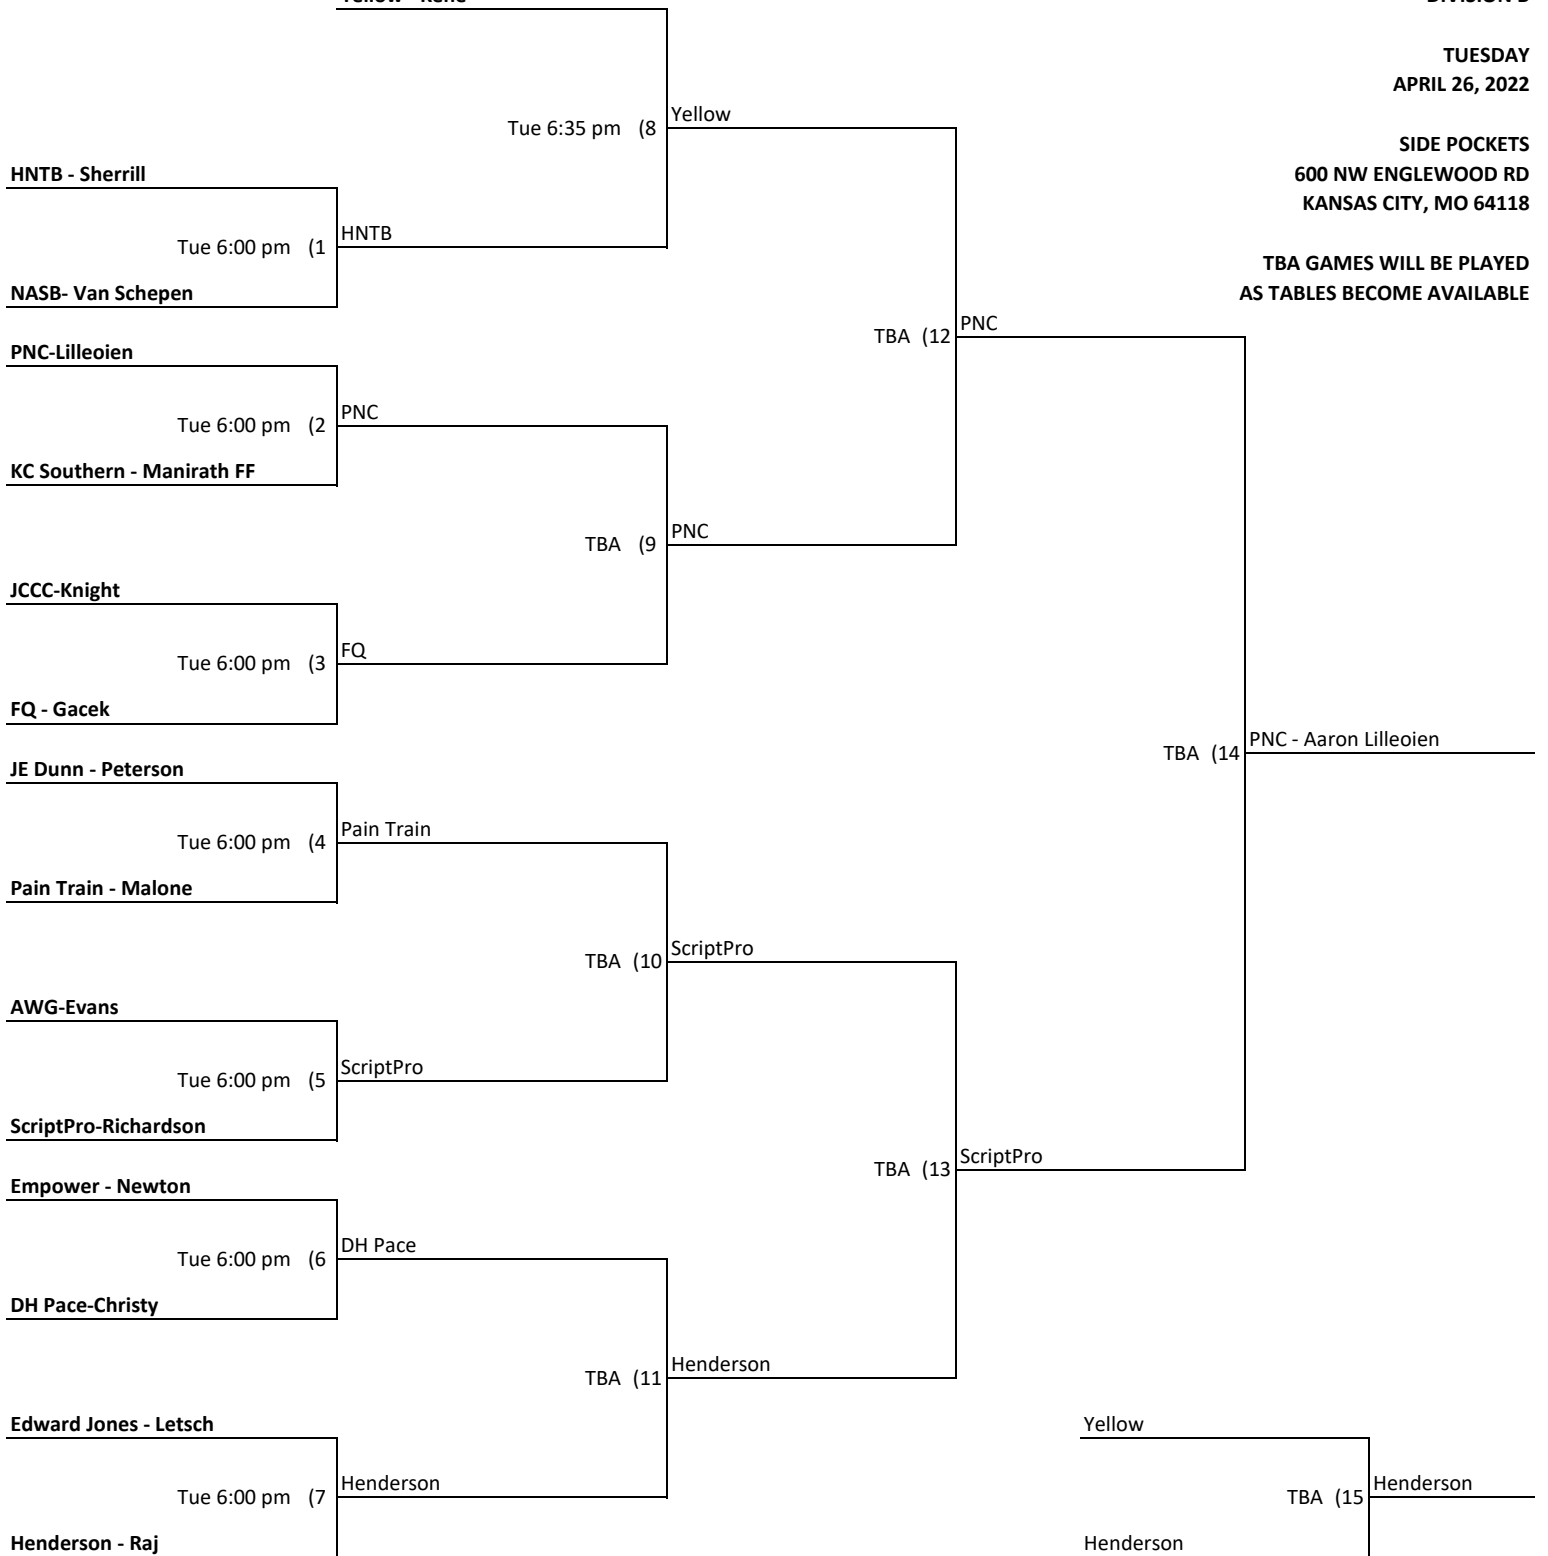

**KANSAS CITY CORPORATE CHALLENGE
MEN'S POOL
DIVISION B**

**TUESDAY
APRIL 26, 2022**

**SIDE POCKETS
600 NW ENGLEWOOD RD
KANSAS CITY, MO 64118**

**TBA GAMES WILL BE PLAYED
AS TABLES BECOME AVAILABLE**

Yellow - Kehe