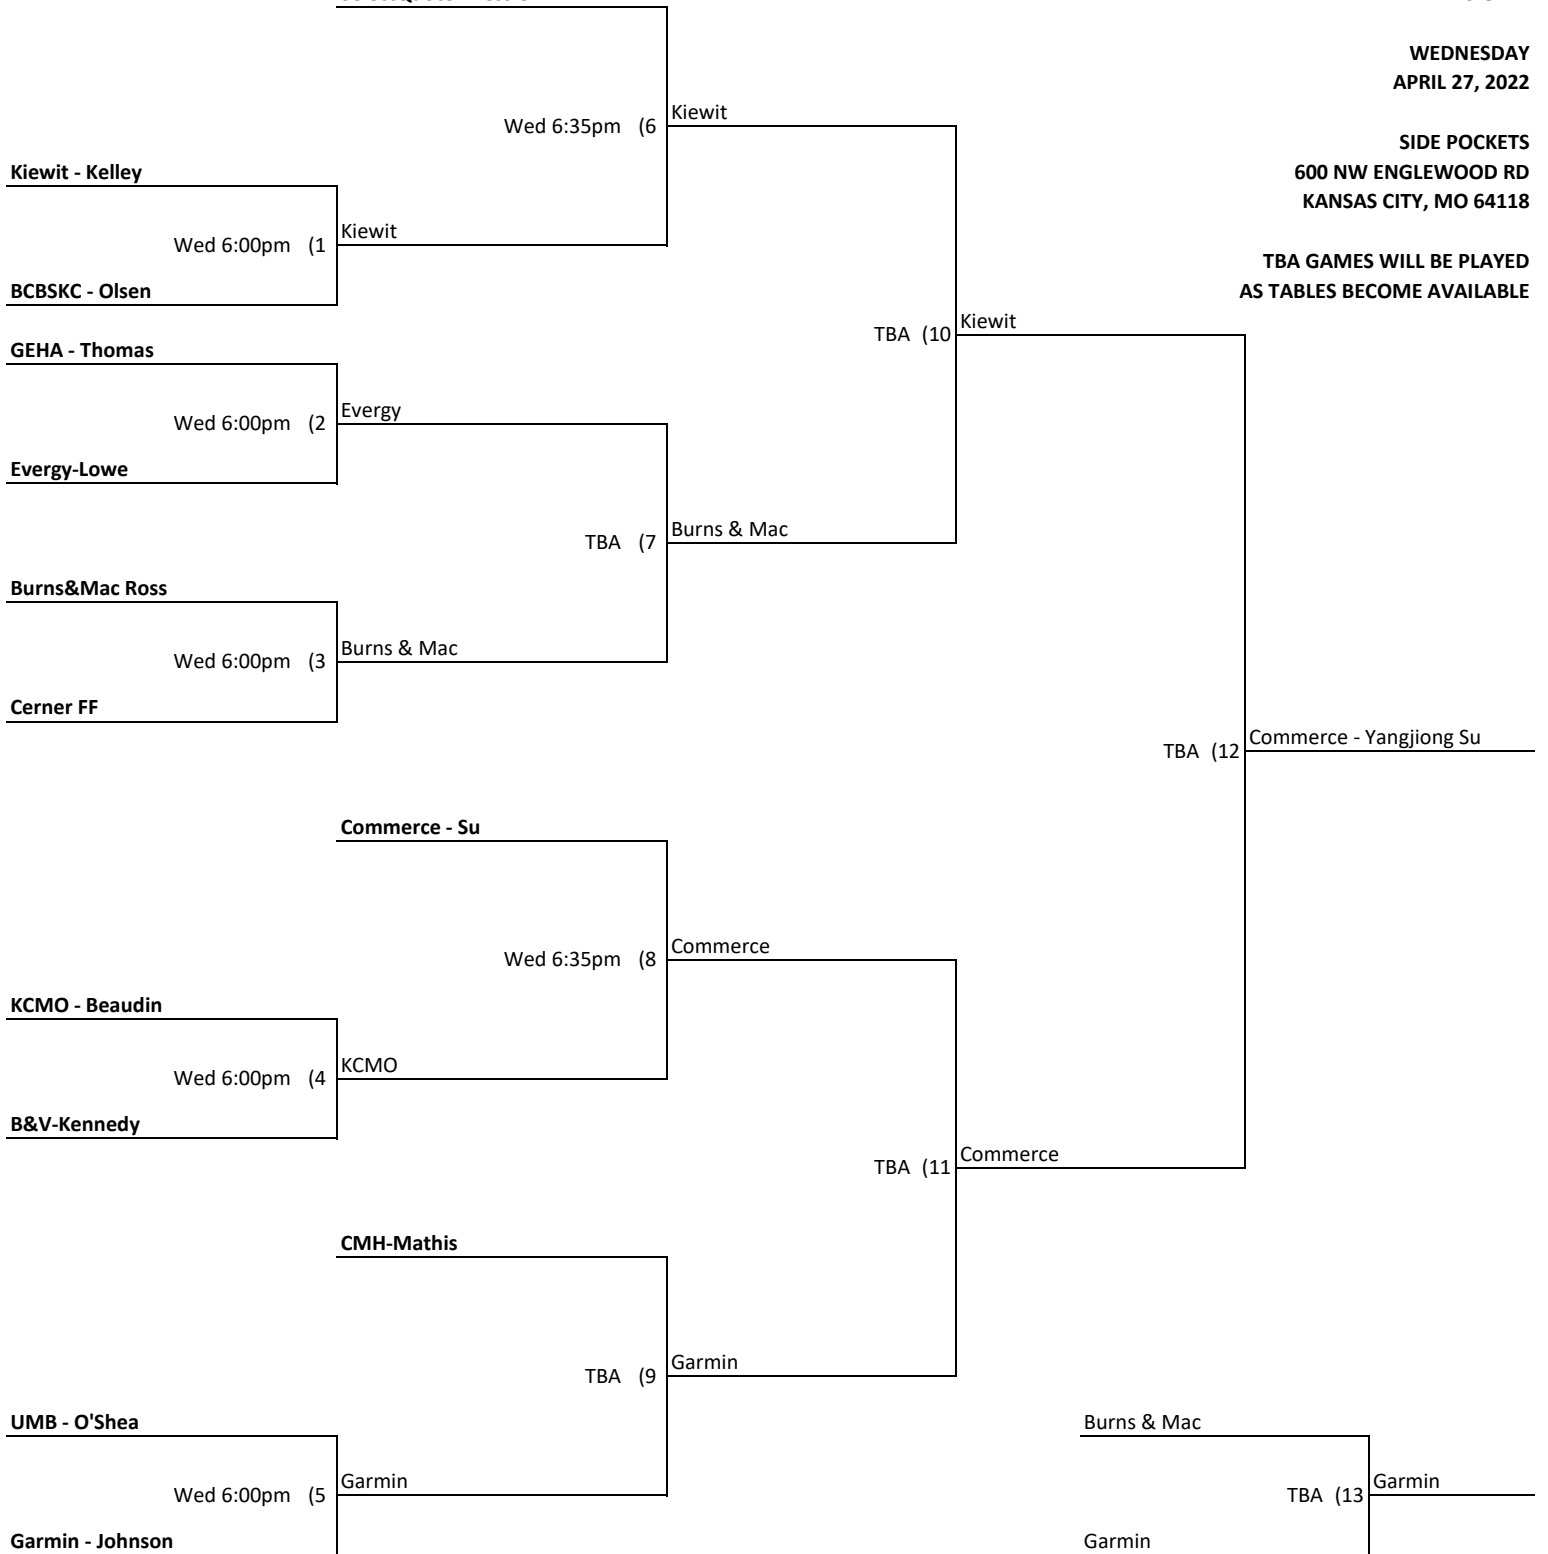

**KANSAS CITY CORPORATE CHALLENGE
MEN'S POOL
DIVISION A**

**WEDNESDAY
APRIL 27, 2022**

**SIDE POCKETS
600 NW ENGLEWOOD RD
KANSAS CITY, MO 64118**

**TBA GAMES WILL BE PLAYED
AS TABLES BECOME AVAILABLE**

SelectQuote-Dressler