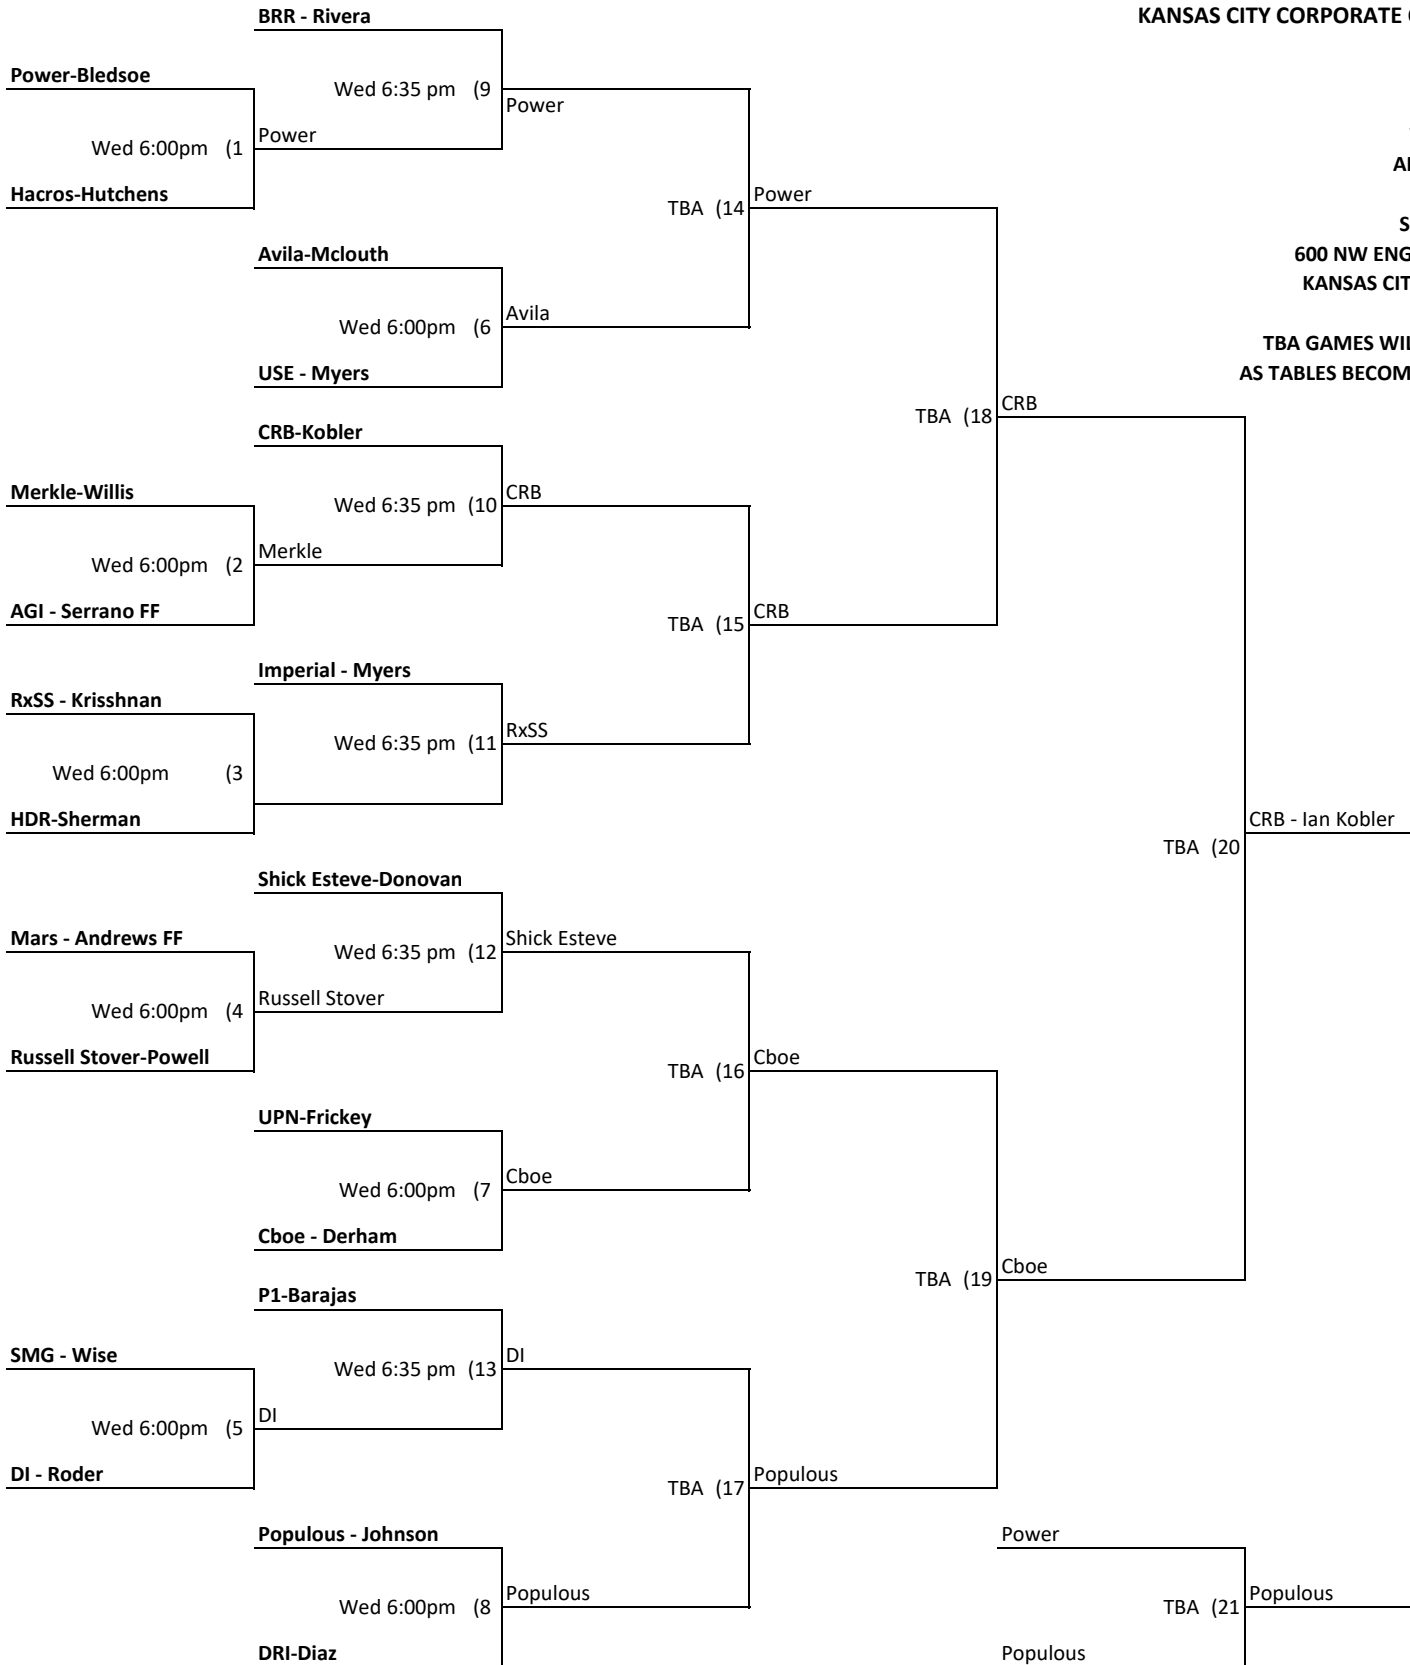

**KANSAS CITY CORPORATE CHALLENGE
MEN'S POOL
DIVISION E**

**WEDNESDAY
APRIL 20, 2022**

**SIDE POCKETS
600 NW ENGLEWOOD RD
KANSAS CITY, MO 64118**

**TBA GAMES WILL BE PLAYED
AS TABLES BECOME AVAILABLE**