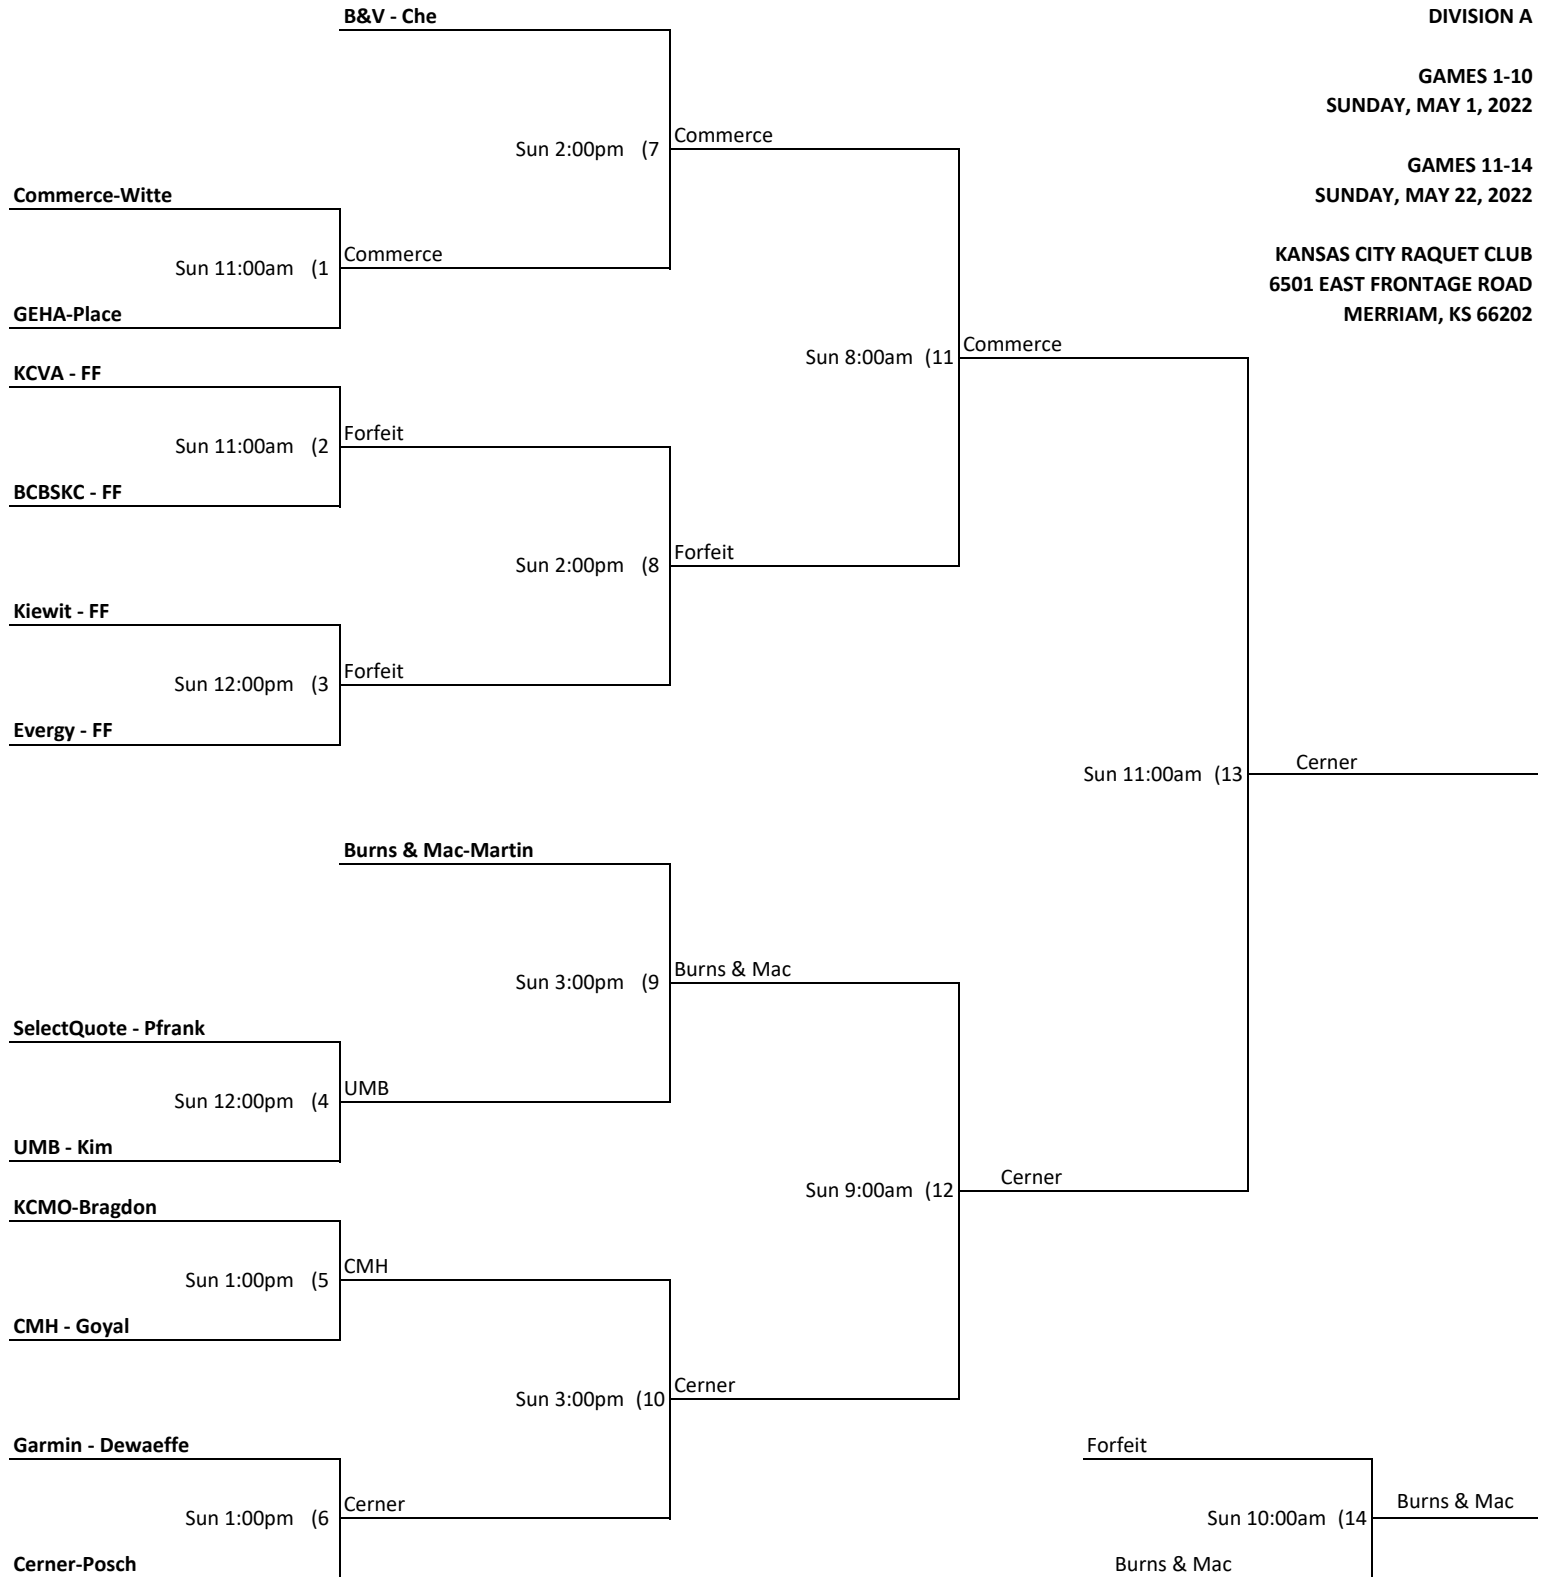

**KANSAS CITY CORPORATE CHALLENGE
TENNIS-MEN'S
DIVISION A**

**GAMES 1-10
SUNDAY, MAY 1, 2022**

**GAMES 11-14
SUNDAY, MAY 22, 2022**

**KANSAS CITY RAQUET CLUB
6501 EAST FRONTAGE ROAD
MERRIAM, KS 66202**

**KANSAS CITY CORPORATE CHALLENGE
TENNIS-MEN'S
DIVISION B**