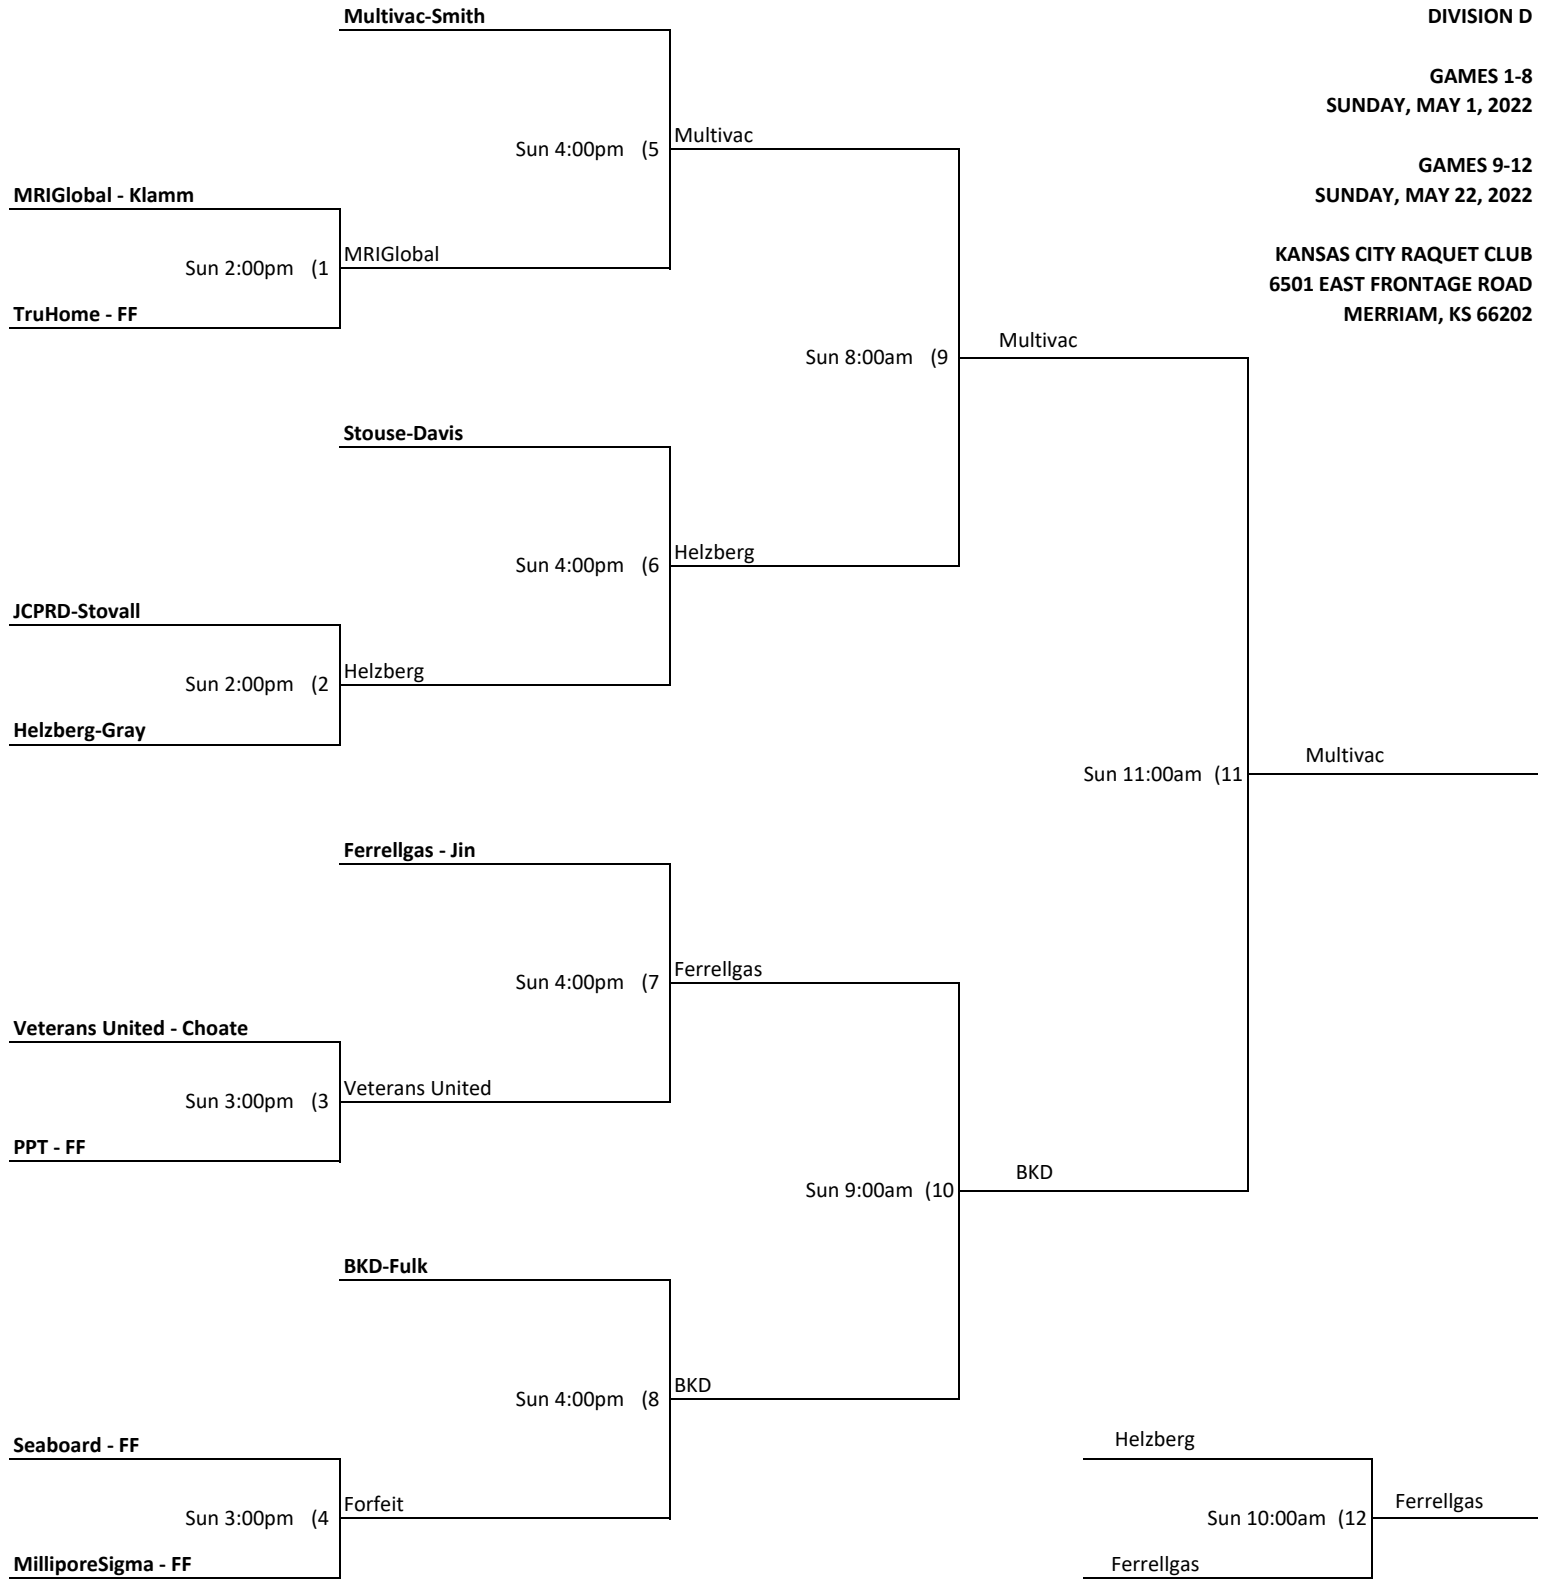

**KANSAS CITY CORPORATE CHALLENGE
TENNIS-MEN'S
DIVISION D**

**GAMES 1-8
SUNDAY, MAY 1, 2022**

**GAMES 9-12
SUNDAY, MAY 22, 2022**

**KANSAS CITY RAQUET CLUB
6501 EAST FRONTAGE ROAD
MERRIAM, KS 66202**