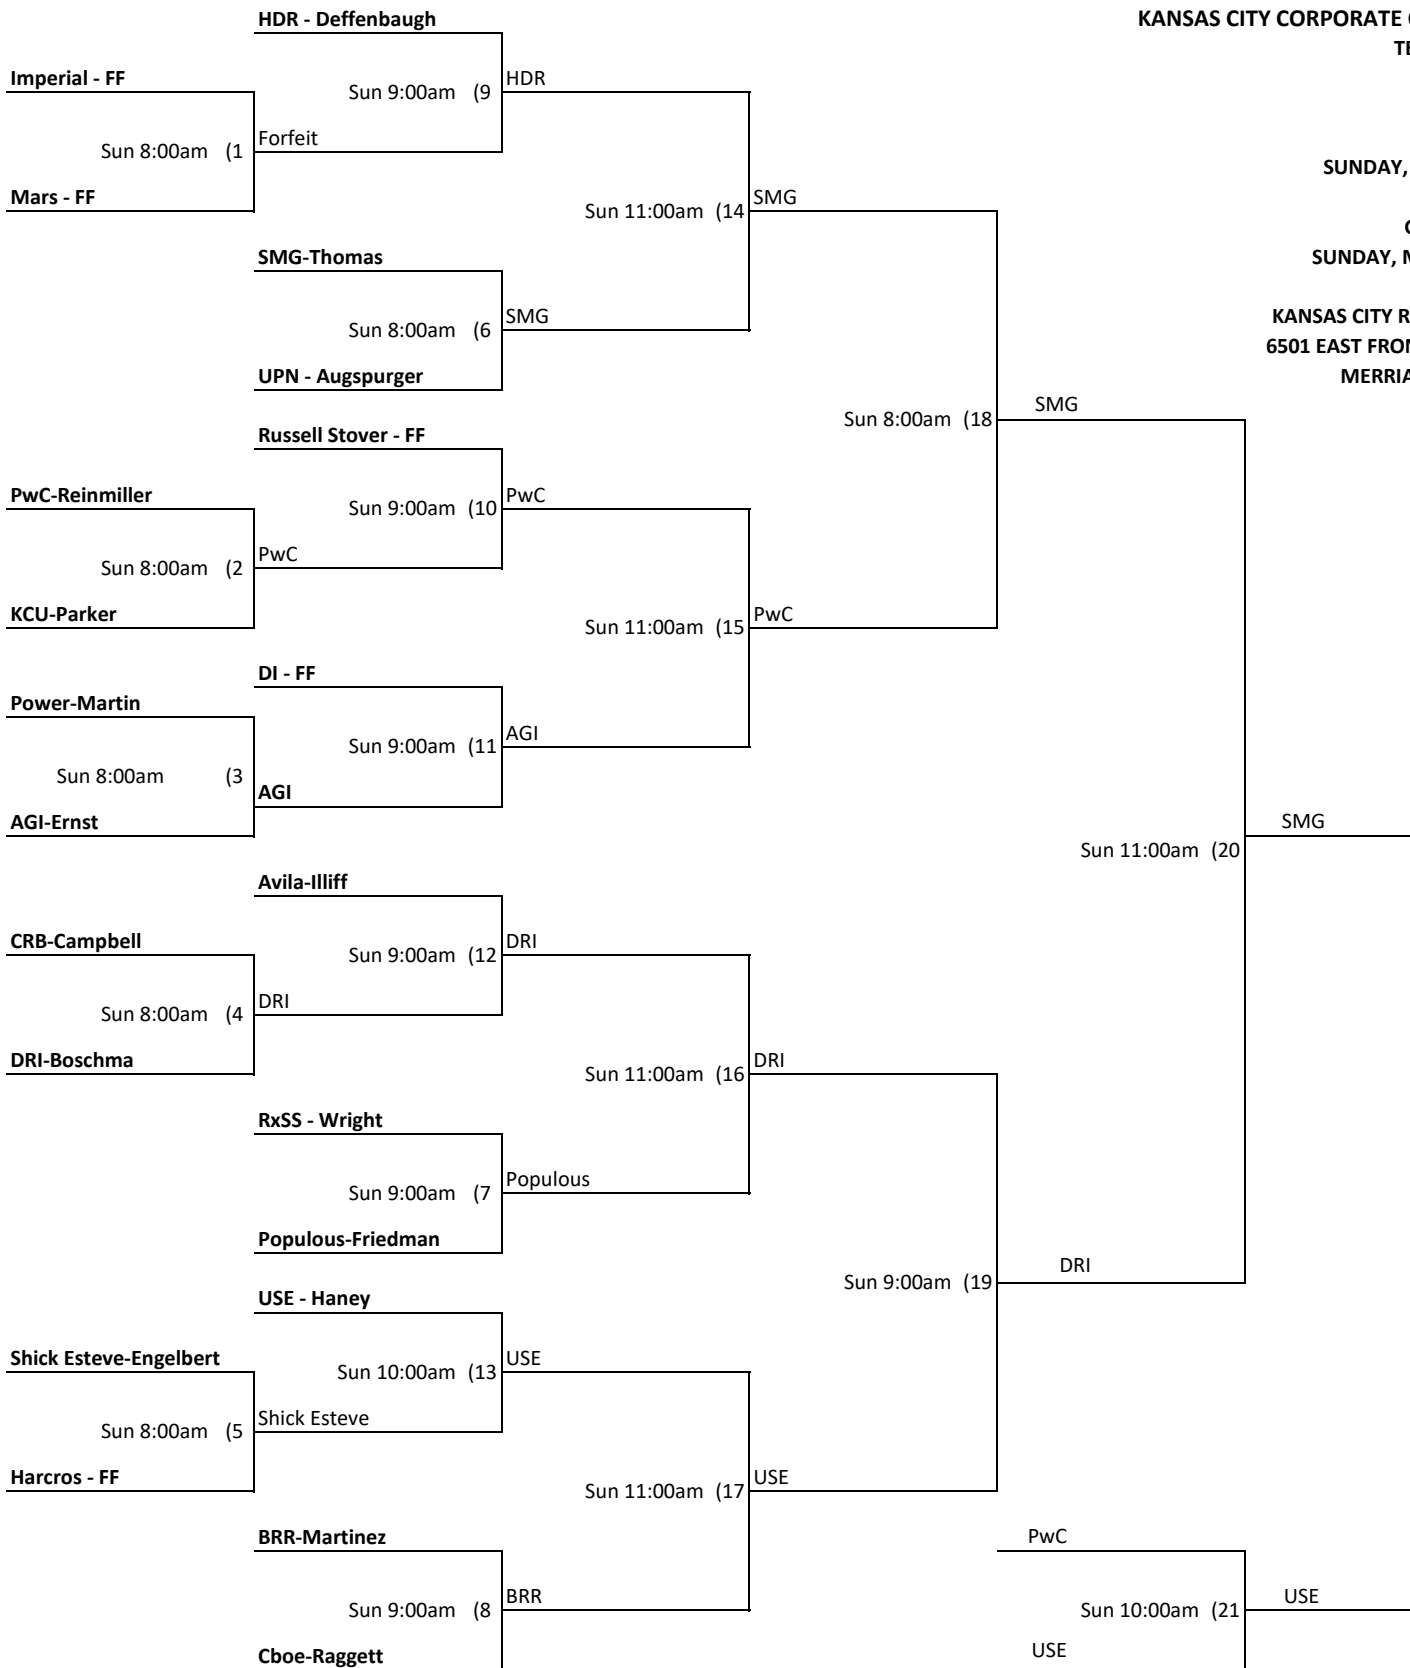

**KANSAS CITY RAQUET CLUB
6501 EAST FRONTAGE ROAD
MERRIAM, KS 66202**

**KANSAS CITY CORPORATE CHALLENGE
TENNIS-MEN'S
DIVISION E**

**GAMES 1-17
SUNDAY, MAY 1, 2022**

**GAMES 18-21
SUNDAY, MAY 22, 2022**

**KANSAS CITY RAQUET CLUB
6501 EAST FRONTAGE ROAD
MERRIAM, KS 66202**