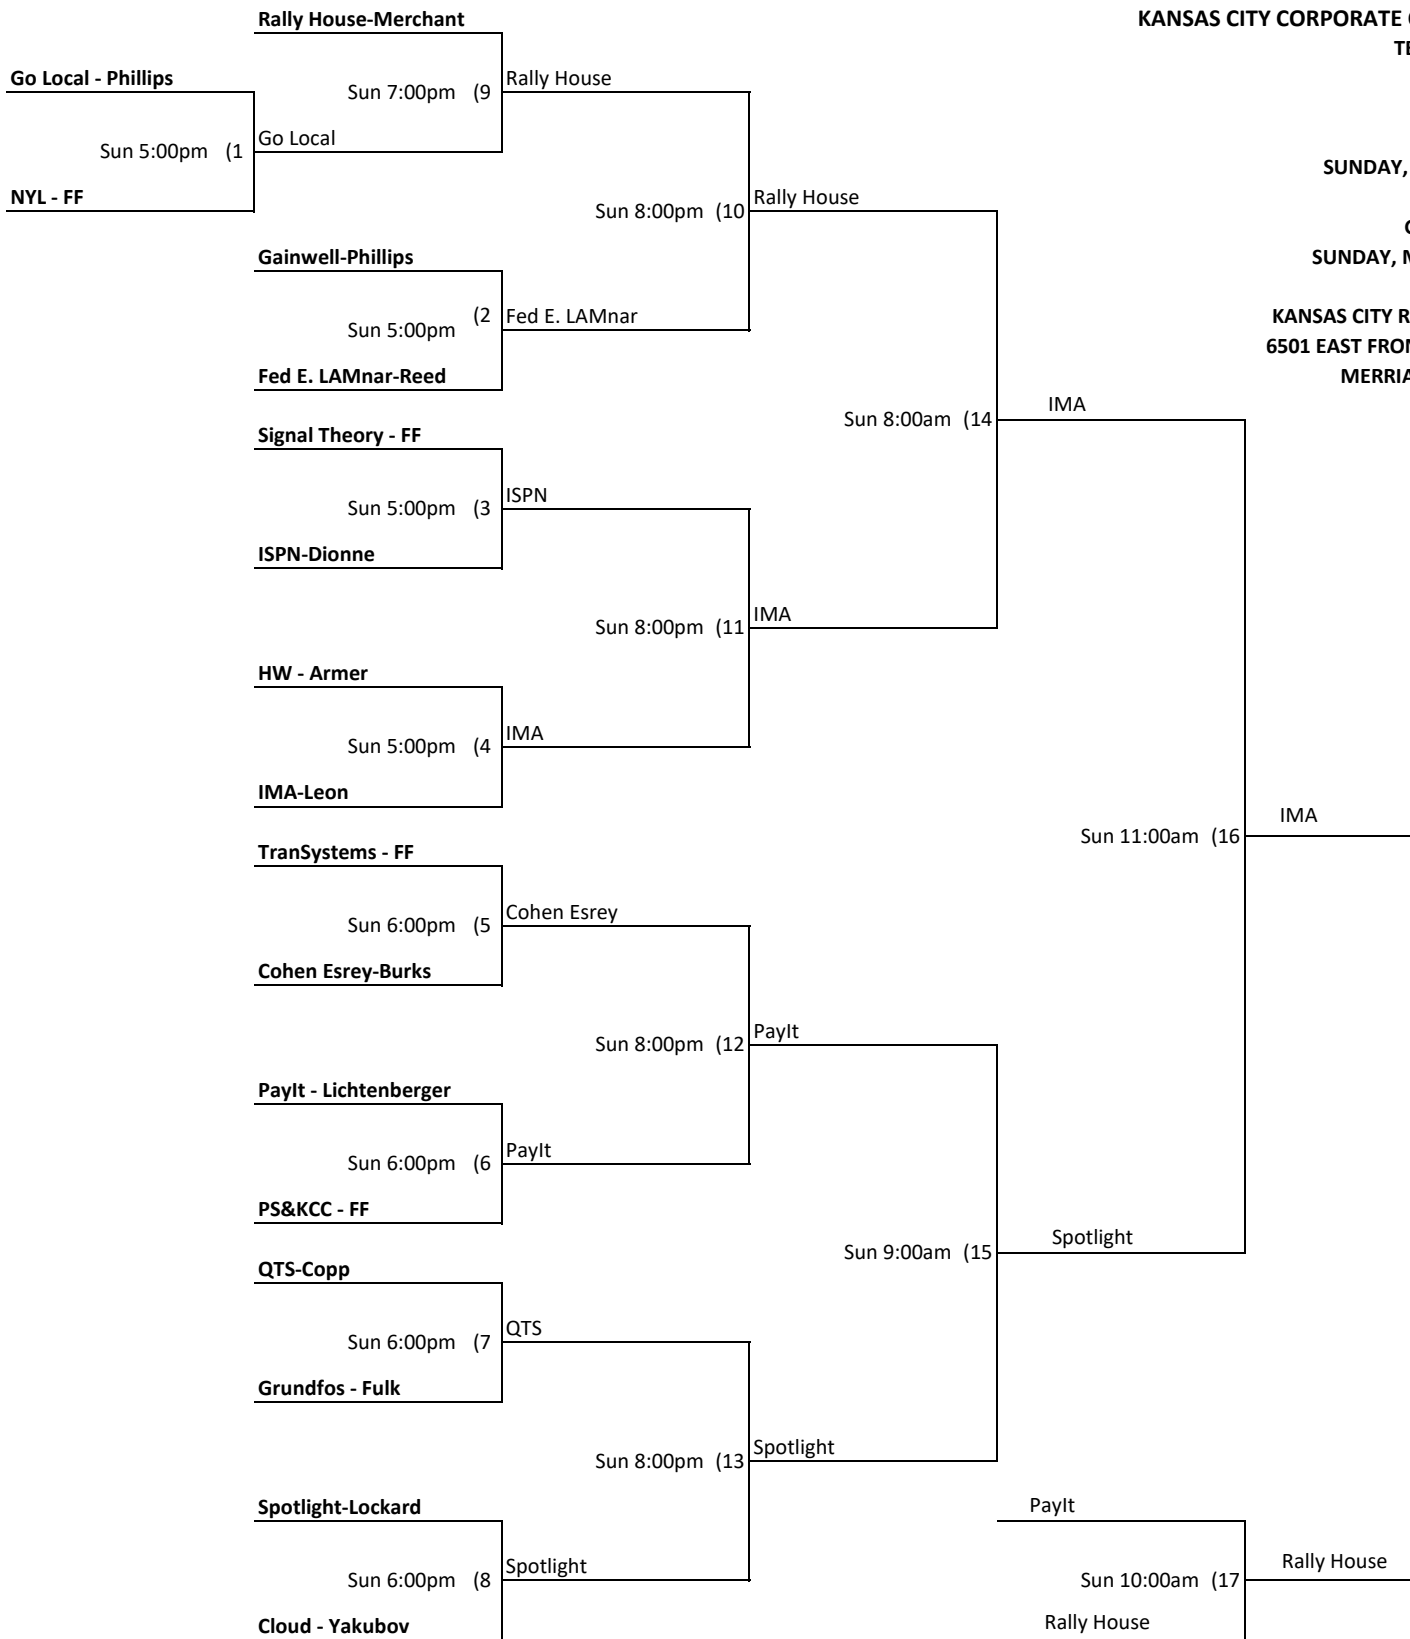

**KANSAS CITY CORPORATE CHALLENGE
TENNIS-MEN'S
DIVISION F**

**GAMES 1-13
SUNDAY, MAY 1, 2022**

**GAMES 14-17
SUNDAY, MAY 22, 2022**

**KANSAS CITY RAQUET CLUB
6501 EAST FRONTAGE ROAD
MERRIAM, KS 66202**