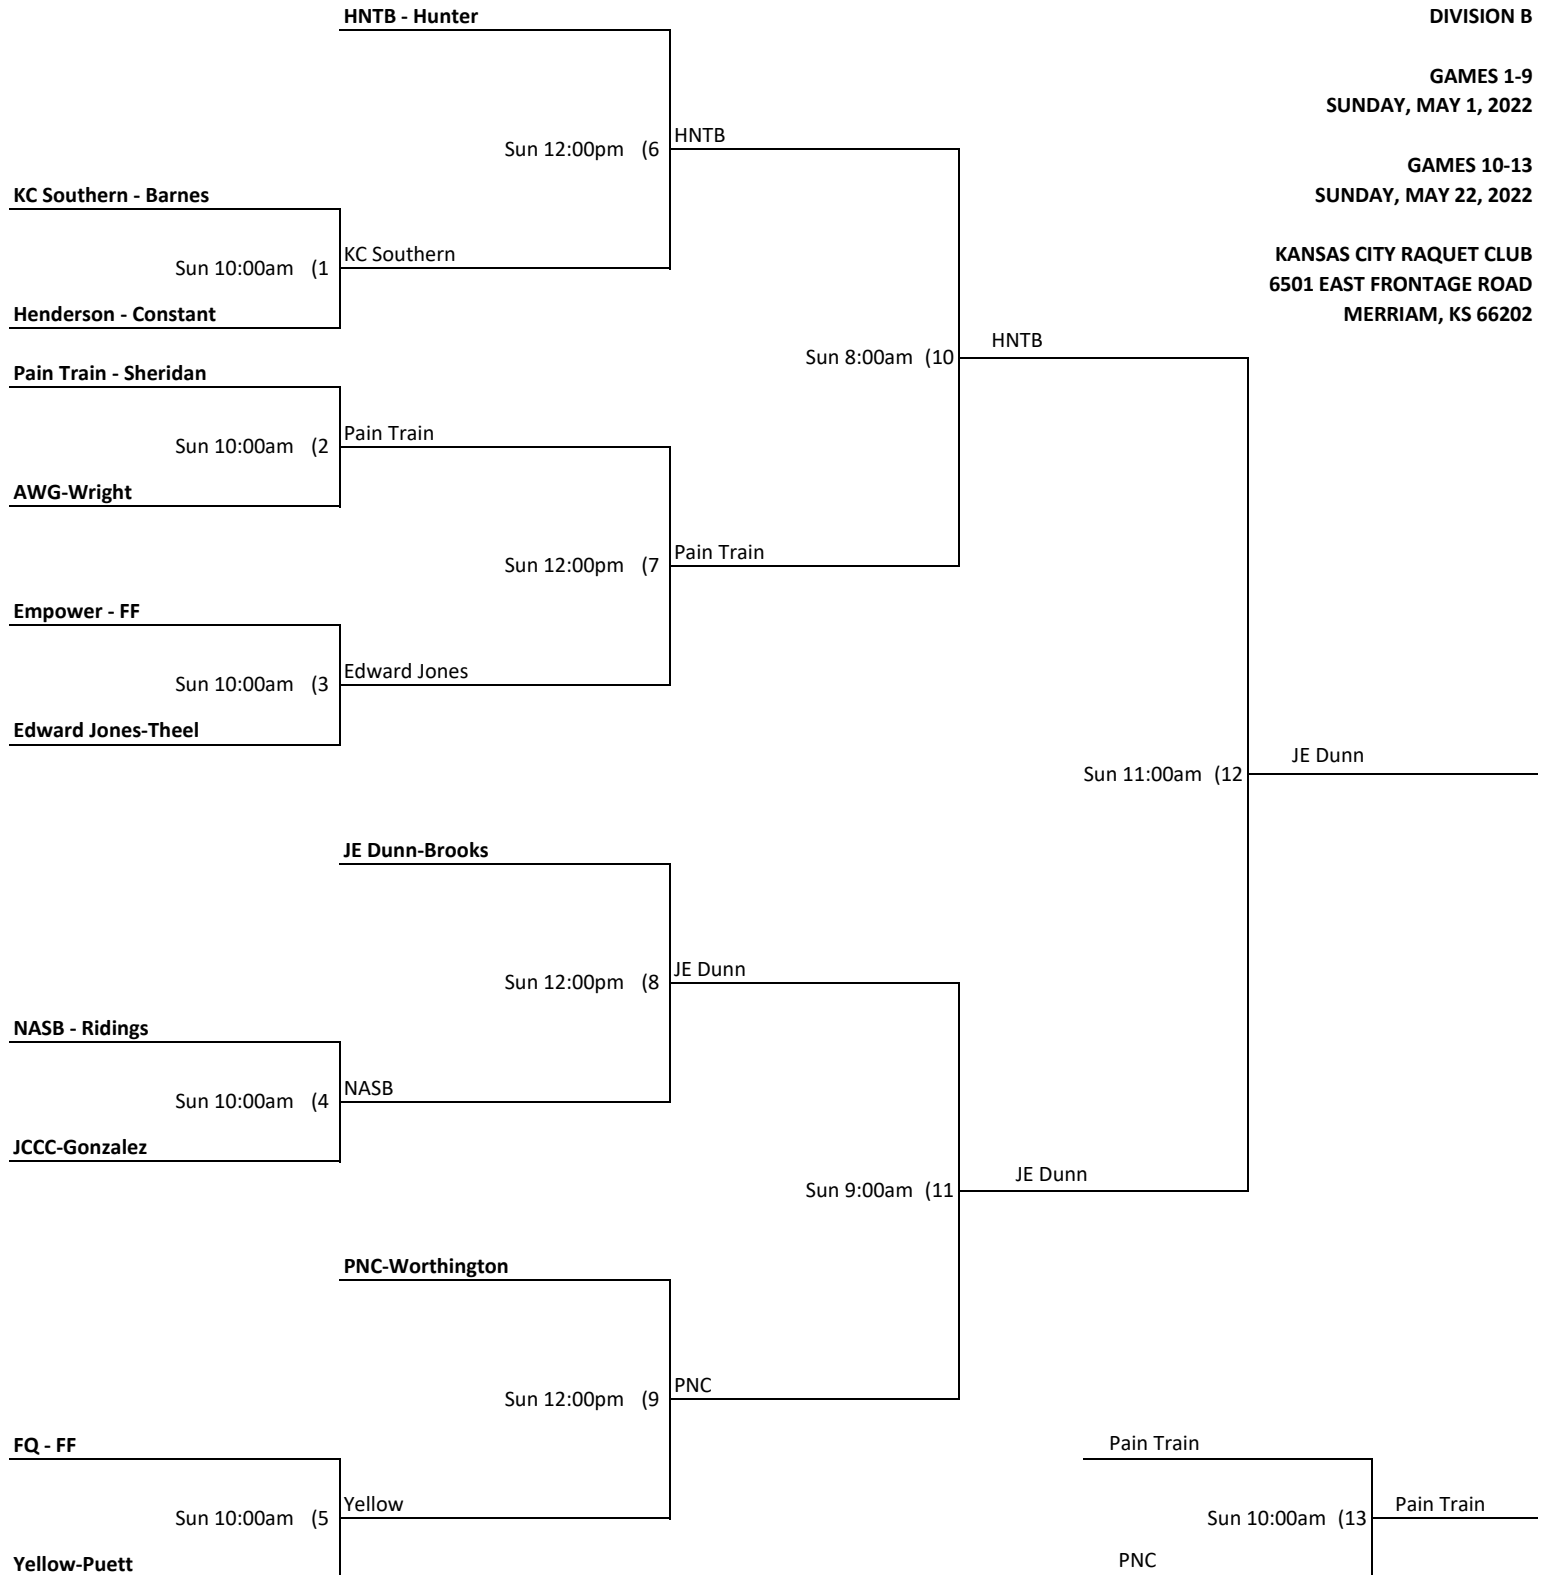

**KANSAS CITY CORPORATE CHALLENGE
TENNIS-MEN'S
DIVISION B**

**GAMES 1-9
SUNDAY, MAY 1, 2022**

**GAMES 10-13
SUNDAY, MAY 22, 2022**

**KANSAS CITY RAQUET CLUB
6501 EAST FRONTAGE ROAD
MERRIAM, KS 66202**