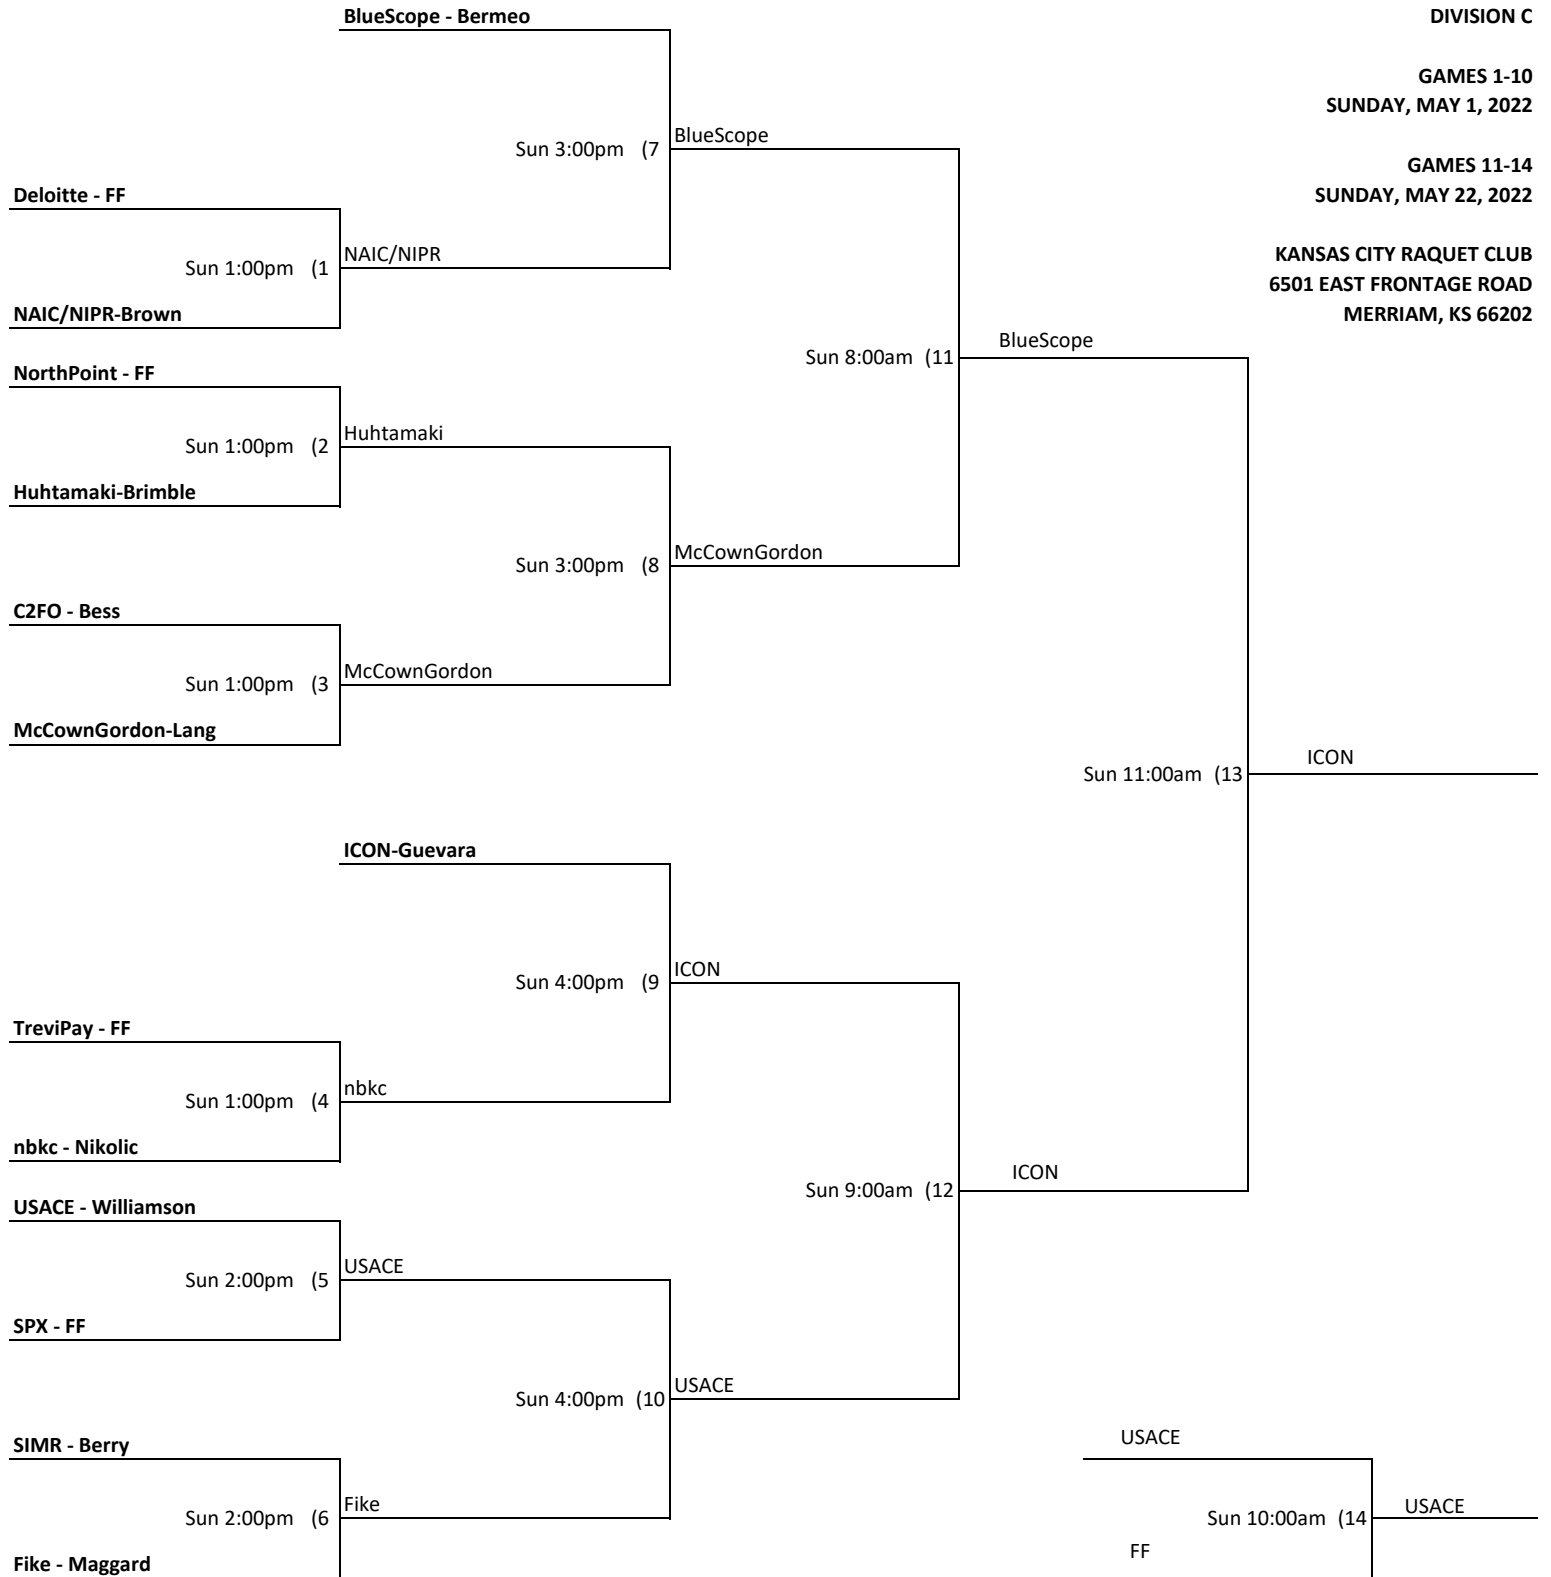

**KANSAS CITY CORPORATE CHALLENGE
TENNIS-MEN'S
DIVISION C**

**GAMES 1-10
SUNDAY, MAY 1, 2022**

**GAMES 11-14
SUNDAY, MAY 22, 2022**

**KANSAS CITY RAQUET CLUB
6501 EAST FRONTAGE ROAD
MERRIAM, KS 66202**