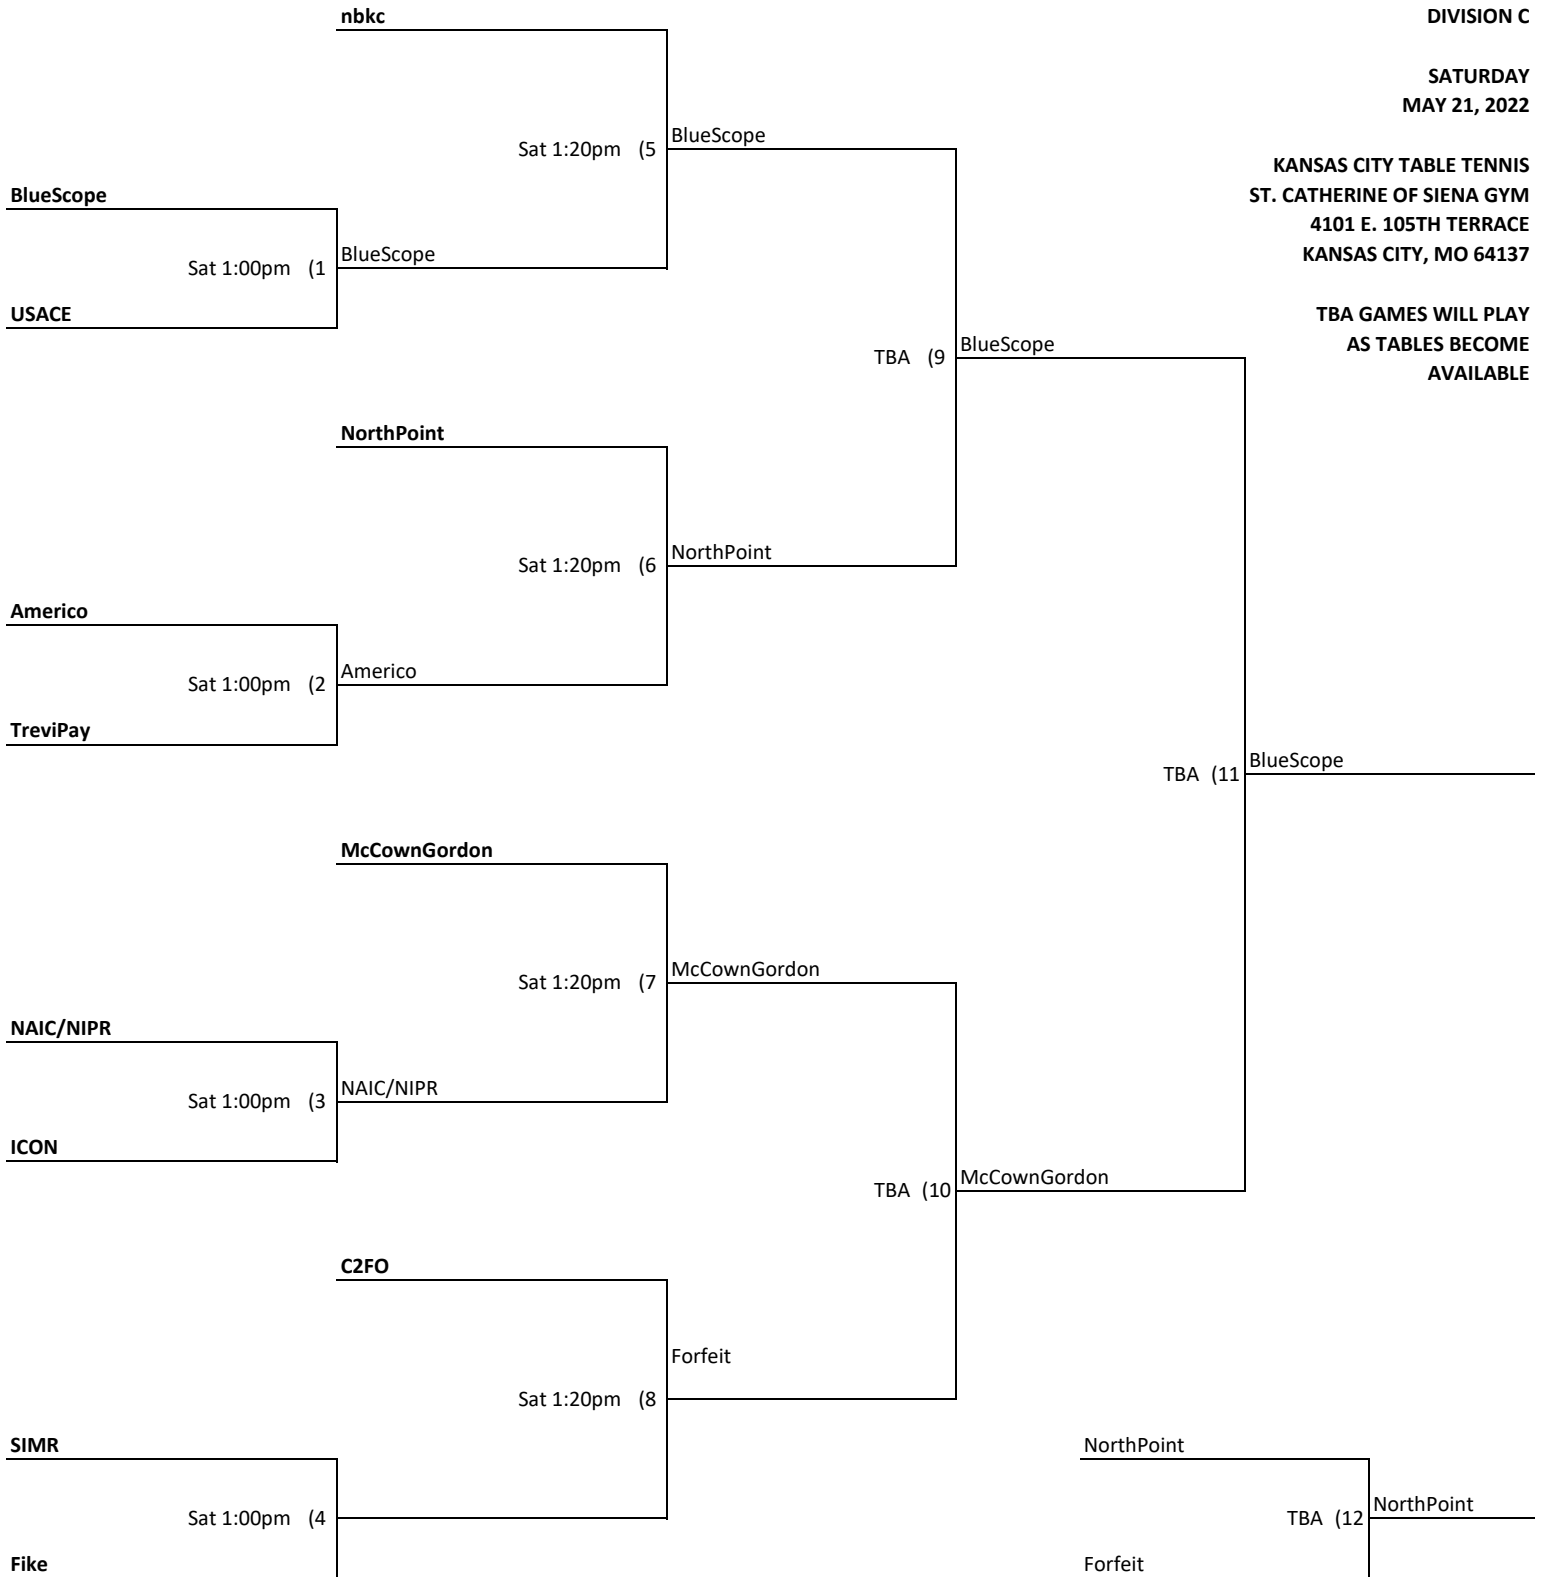

**KANSAS CITY CORPORATE CHALLENGE
TABLE TENNIS - MIXED
DIVISION C**

**SATURDAY
MAY 21, 2022**

**KANSAS CITY TABLE TENNIS
ST. CATHERINE OF SIENA GYM
4101 E. 105TH TERRACE
KANSAS CITY, MO 64137**

**TBA GAMES WILL PLAY
AS TABLES BECOME
AVAILABLE**