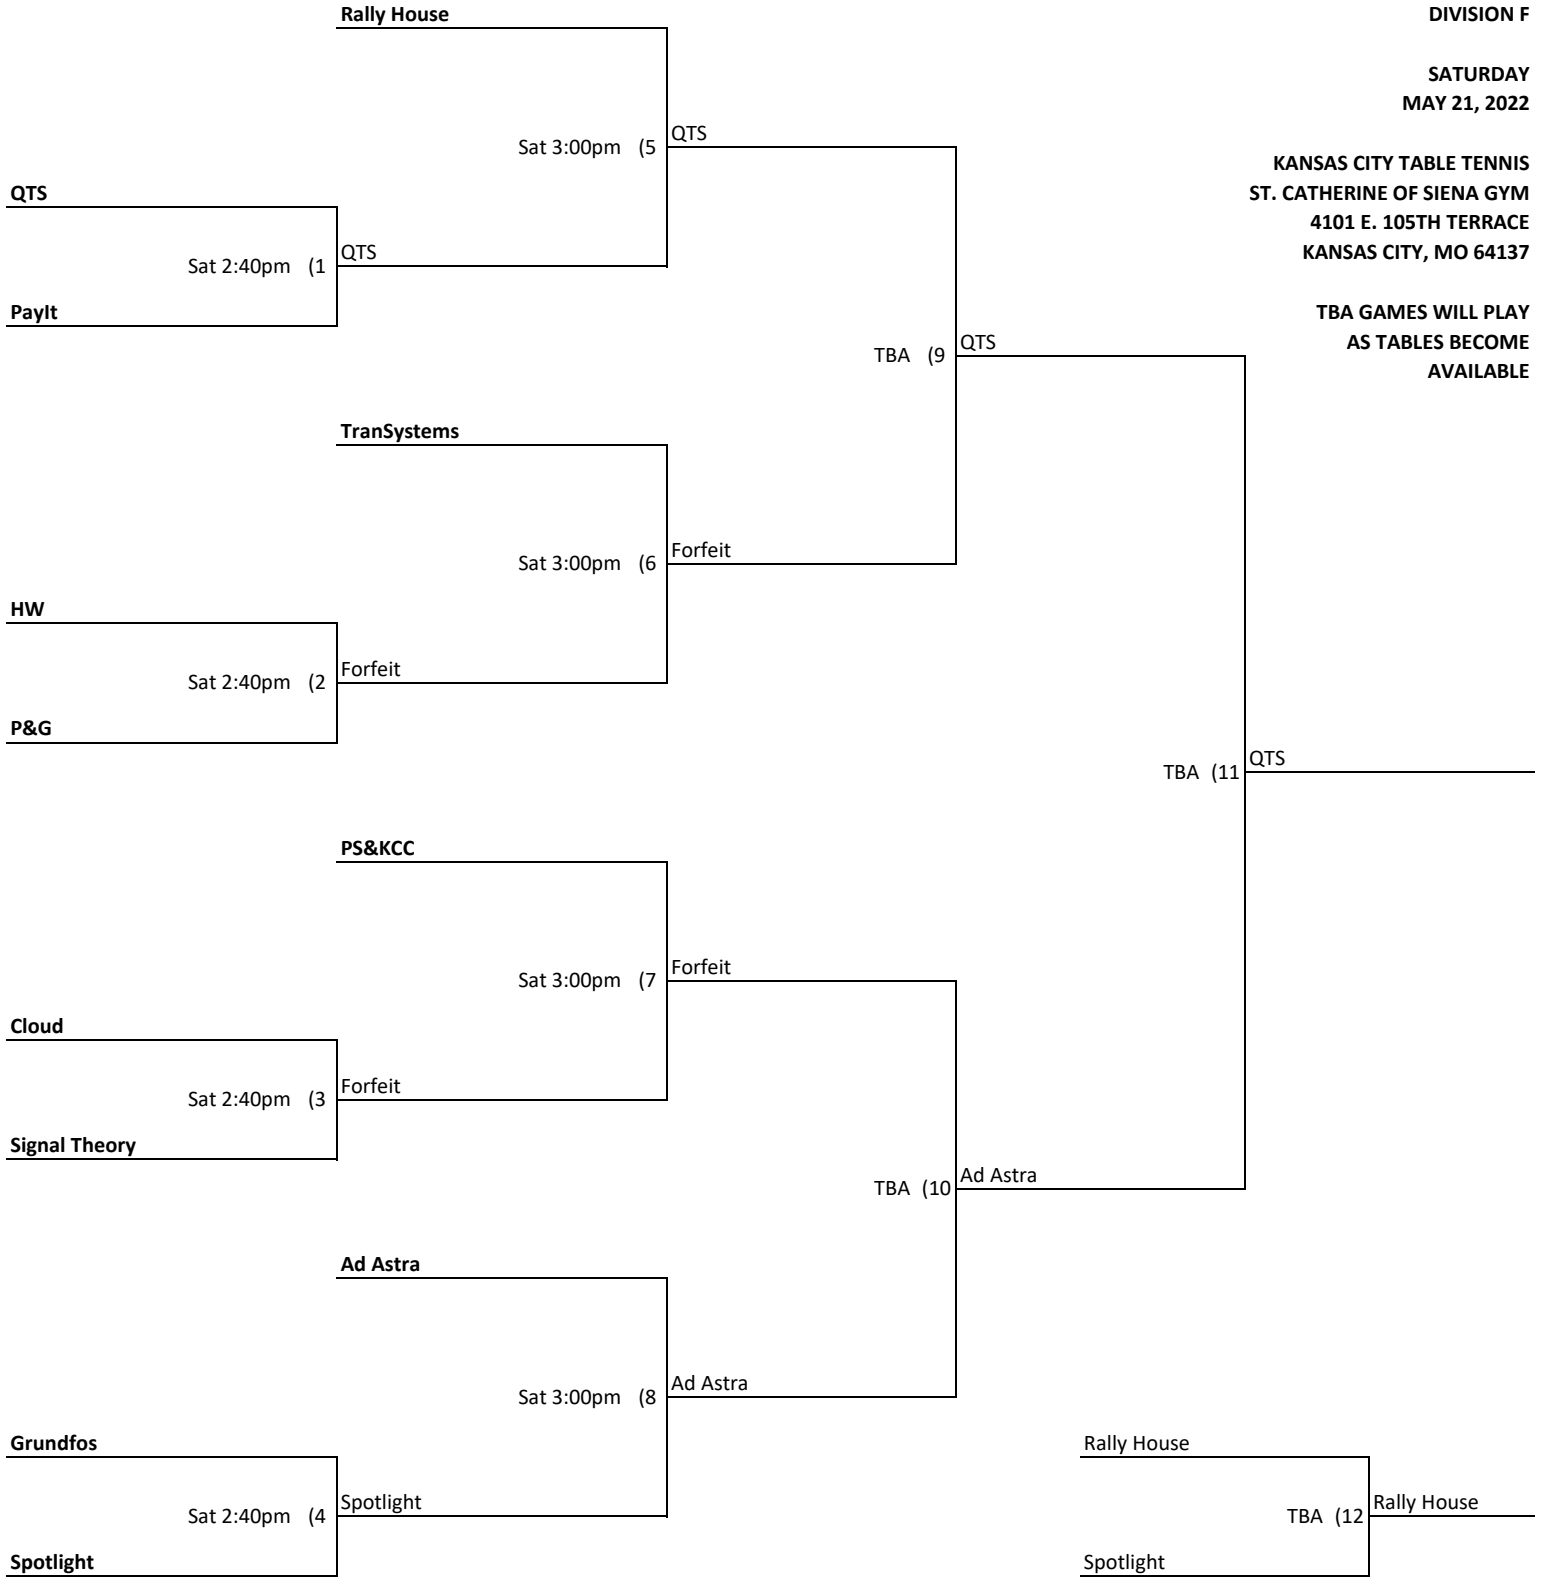

**KANSAS CITY CORPORATE CHALLENGE
TABLE TENNIS - MIXED
DIVISION F**

**SATURDAY
MAY 21, 2022**

**KANSAS CITY TABLE TENNIS
ST. CATHERINE OF SIENA GYM
4101 E. 105TH TERRACE
KANSAS CITY, MO 64137**

**TBA GAMES WILL PLAY
AS TABLES BECOME
AVAILABLE**