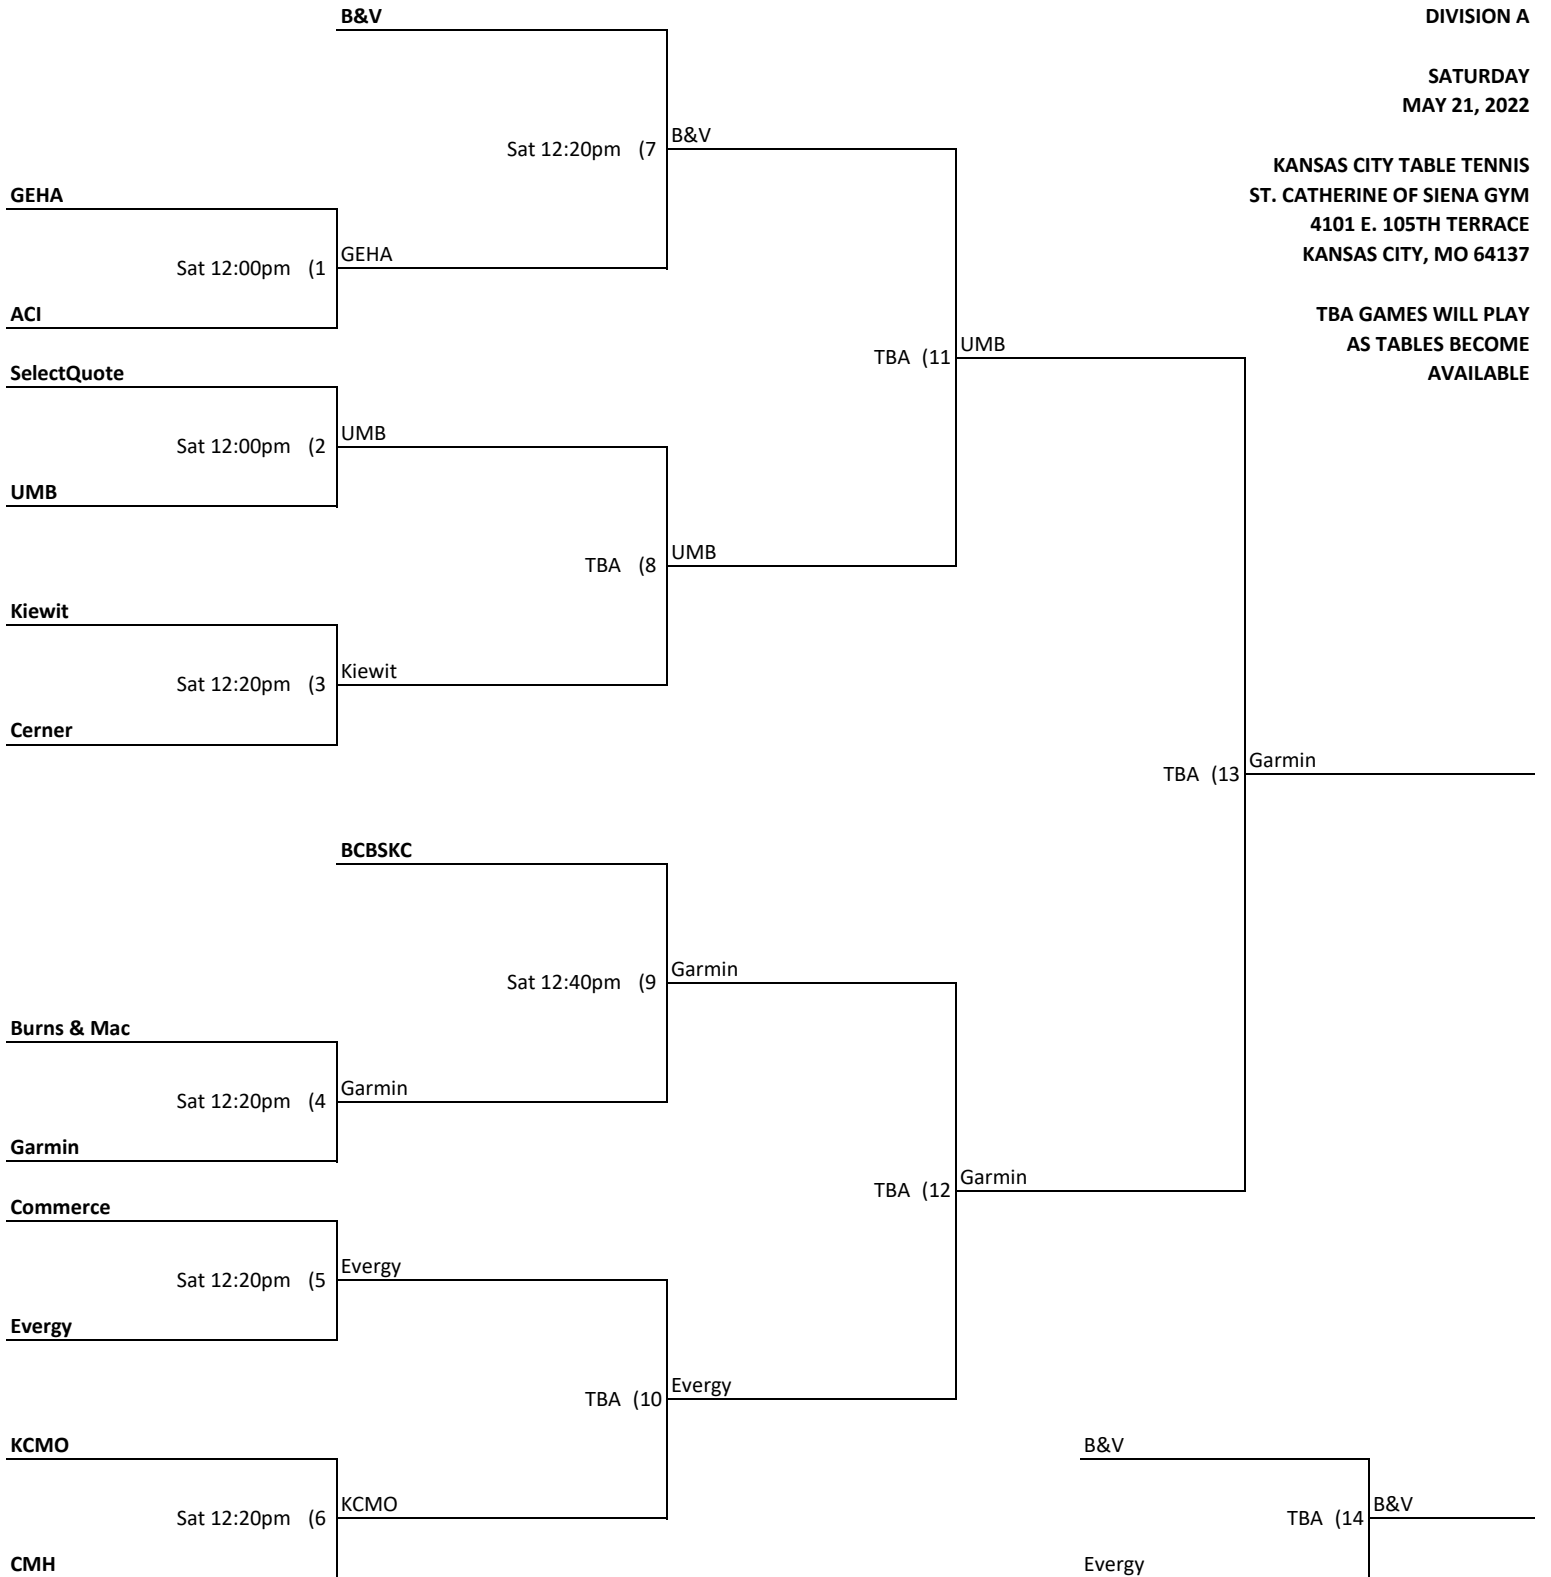

**KANSAS CITY CORPORATE CHALLENGE
TABLE TENNIS - MIXED
DIVISION A**

**SATURDAY
MAY 21, 2022**

**KANSAS CITY TABLE TENNIS
ST. CATHERINE OF SIENA GYM
4101 E. 105TH TERRACE
KANSAS CITY, MO 64137**

**TBA GAMES WILL PLAY
AS TABLES BECOME
AVAILABLE**