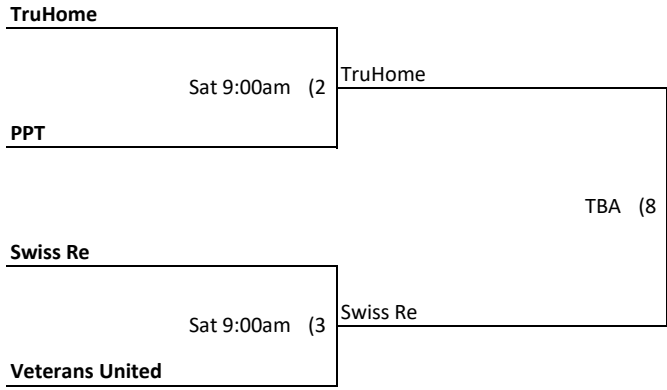

**TBA GAMES WILL PLAY
AS TABLES BECOME
AVAILABLE**

**KANSAS CITY CORPORATE CHALLENGE
TABLE TENNIS - MIXED
DIVISION D**

**SATURDAY
MAY 21, 2022**

**KANSAS CITY TABLE TENNIS
ST. CATHERINE OF SIENA GYM
4101 E. 105TH TERRACE
KANSAS CITY, MO 64137**

**TBA GAMES WILL PLAY
AS TABLES BECOME
AVAILABLE**

Seaboard

Ferrellgas

**KANSAS CITY CORPORATE CHALLENGE
TABLE TENNIS - MIXED
DIVISION E**

**SATURDAY
MAY 21, 2022**

**KANSAS CITY TABLE TENNIS
ST. CATHERINE OF SIENA GYM
4101 E. 105TH TERRACE
KANSAS CITY, MO 64137**