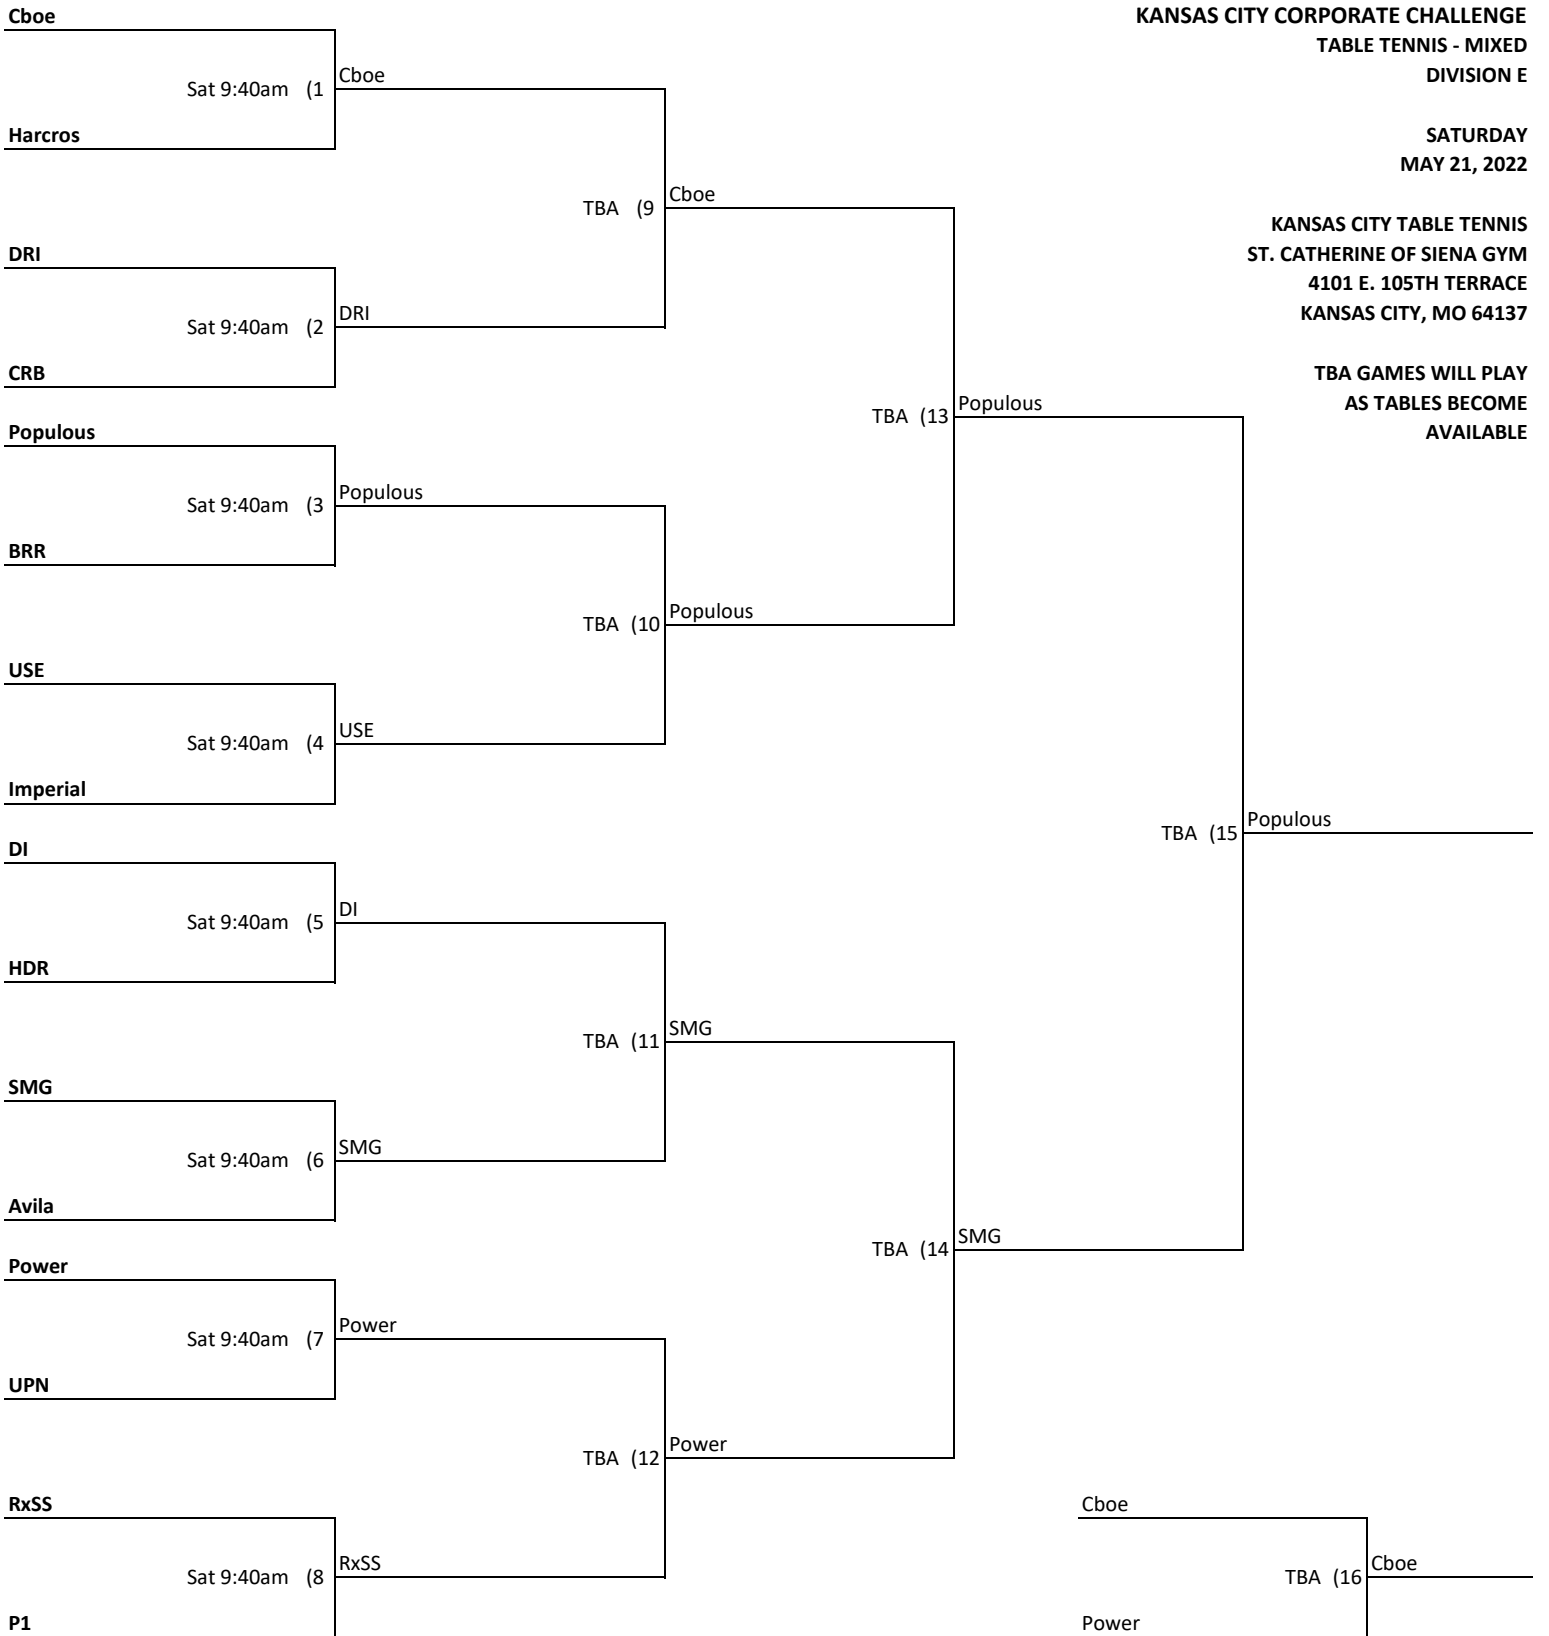

**KANSAS CITY CORPORATE CHALLENGE
TABLE TENNIS - MIXED
DIVISION E**

**SATURDAY
MAY 21, 2022**

**KANSAS CITY TABLE TENNIS
ST. CATHERINE OF SIENA GYM
4101 E. 105TH TERRACE
KANSAS CITY, MO 64137**

**TBA GAMES WILL PLAY
AS TABLES BECOME
AVAILABLE**