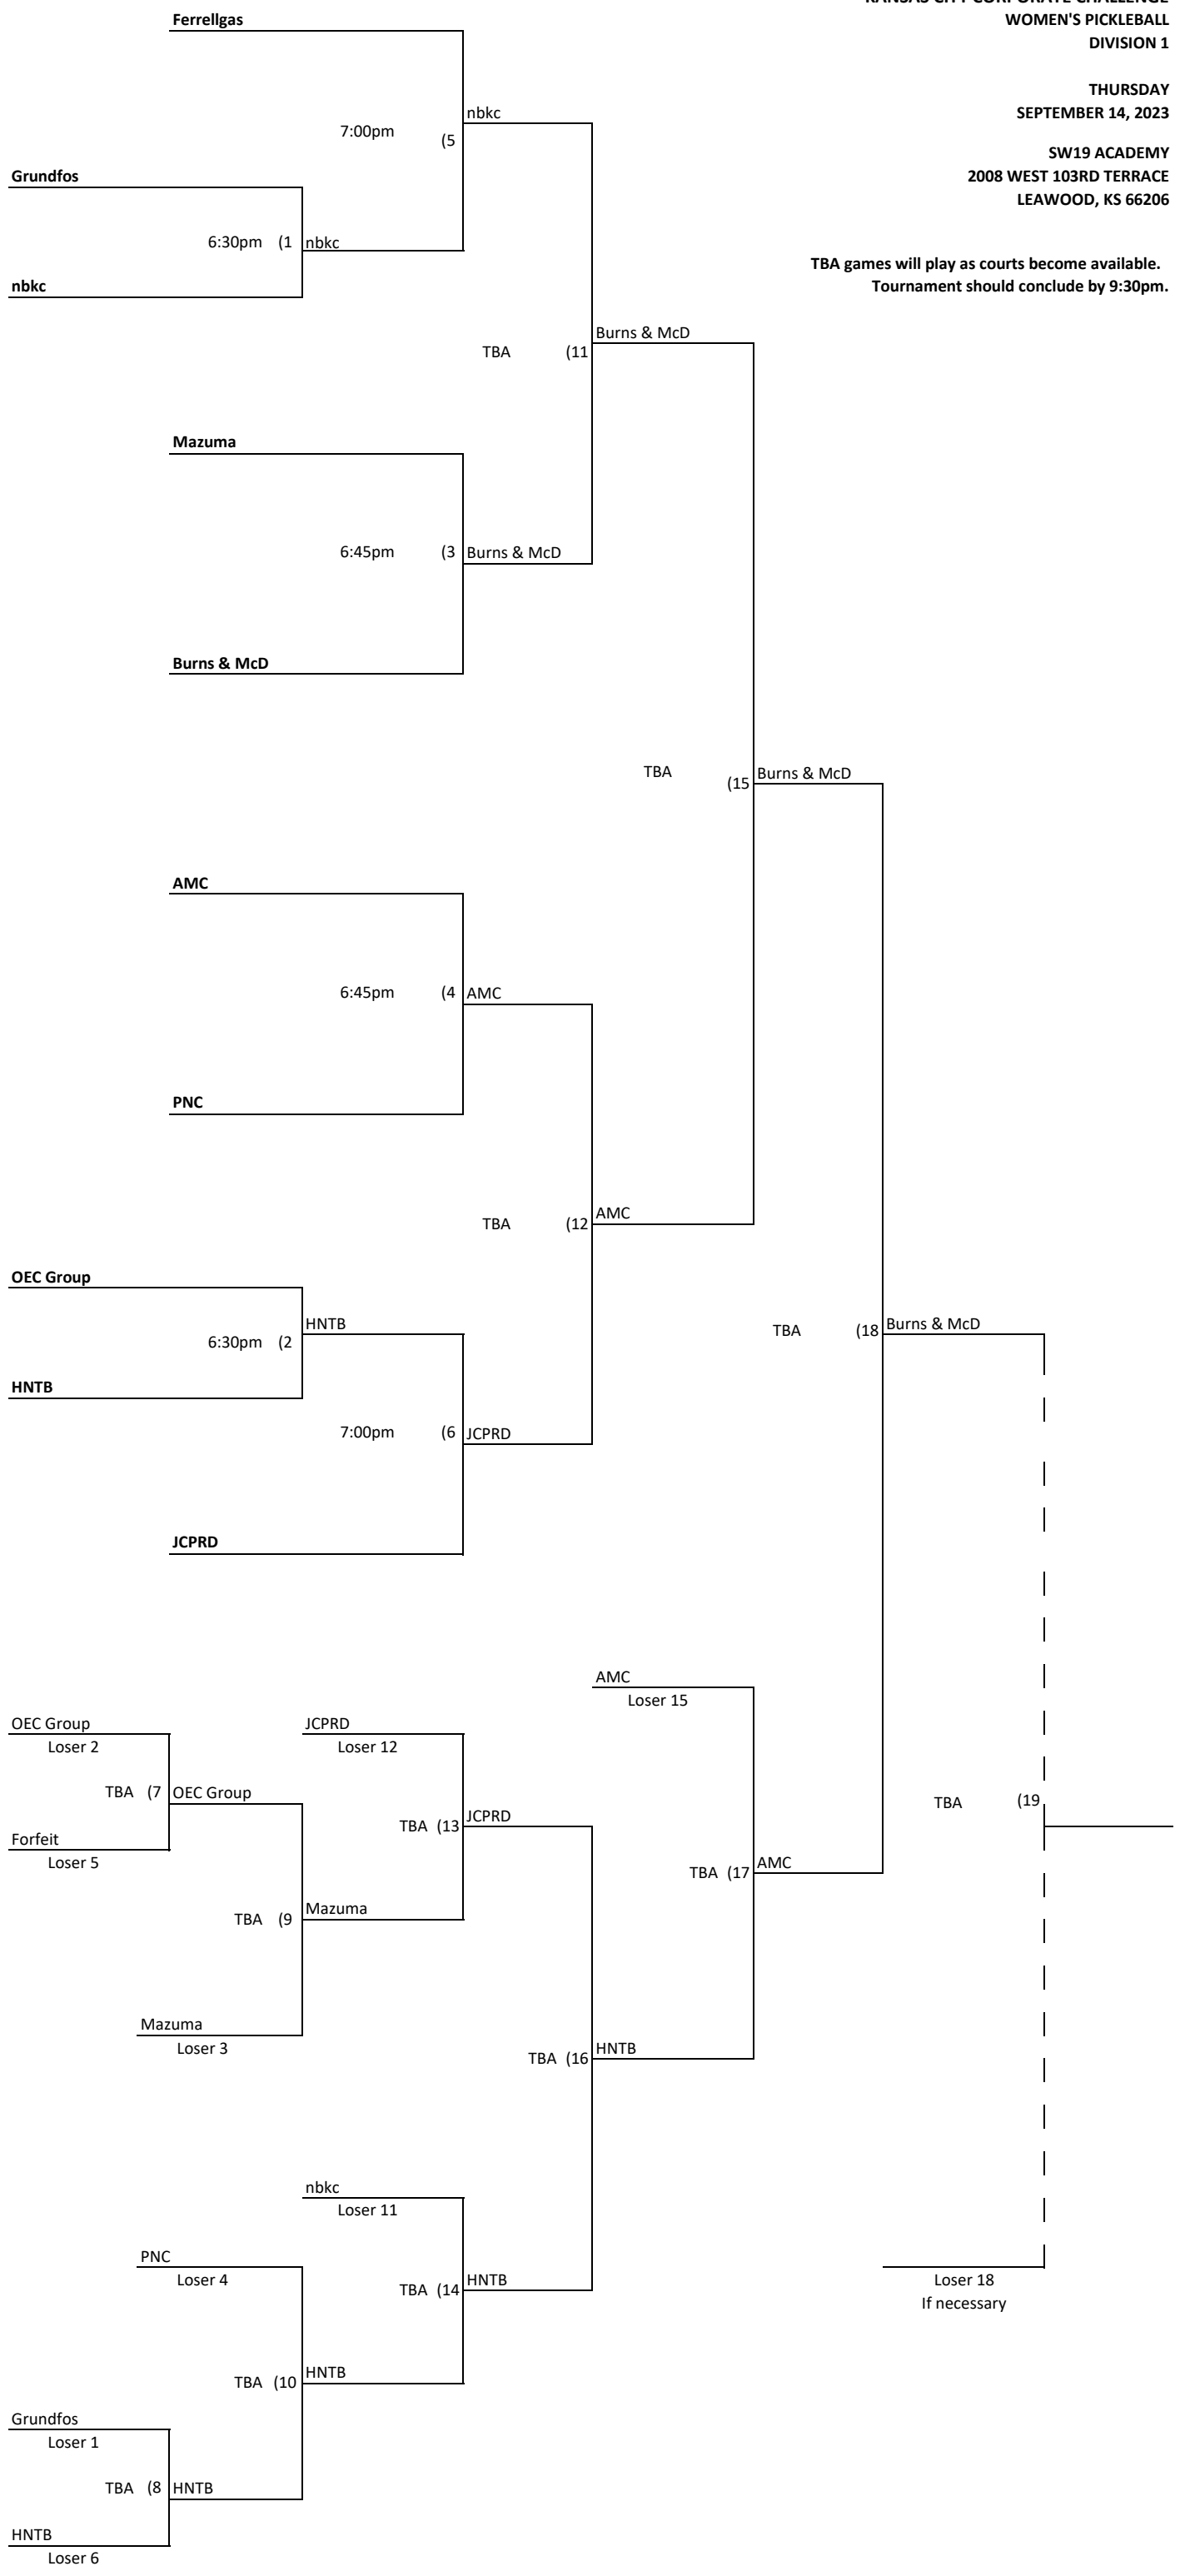

**KANSAS CITY CORPORATE CHALLENGE  
WOMEN'S PICKLEBALL  
DIVISION 1**

**THURSDAY  
SEPTEMBER 14, 2023**

**SW19 ACADEMY  
2008 WEST 103RD TERRACE  
LEAWOOD, KS 66206**

**TBA games will play as courts become available.  
Tournament should conclude by 9:30pm.**

THURSDAY  
SEPTEMBER 14, 2023

SW19 ACADEMY  
2008 WEST 103RD TERRACE  
LEAWOOD, KS 66206

TBA games will play as courts become available.  
Tournament should conclude by 9:30pm.