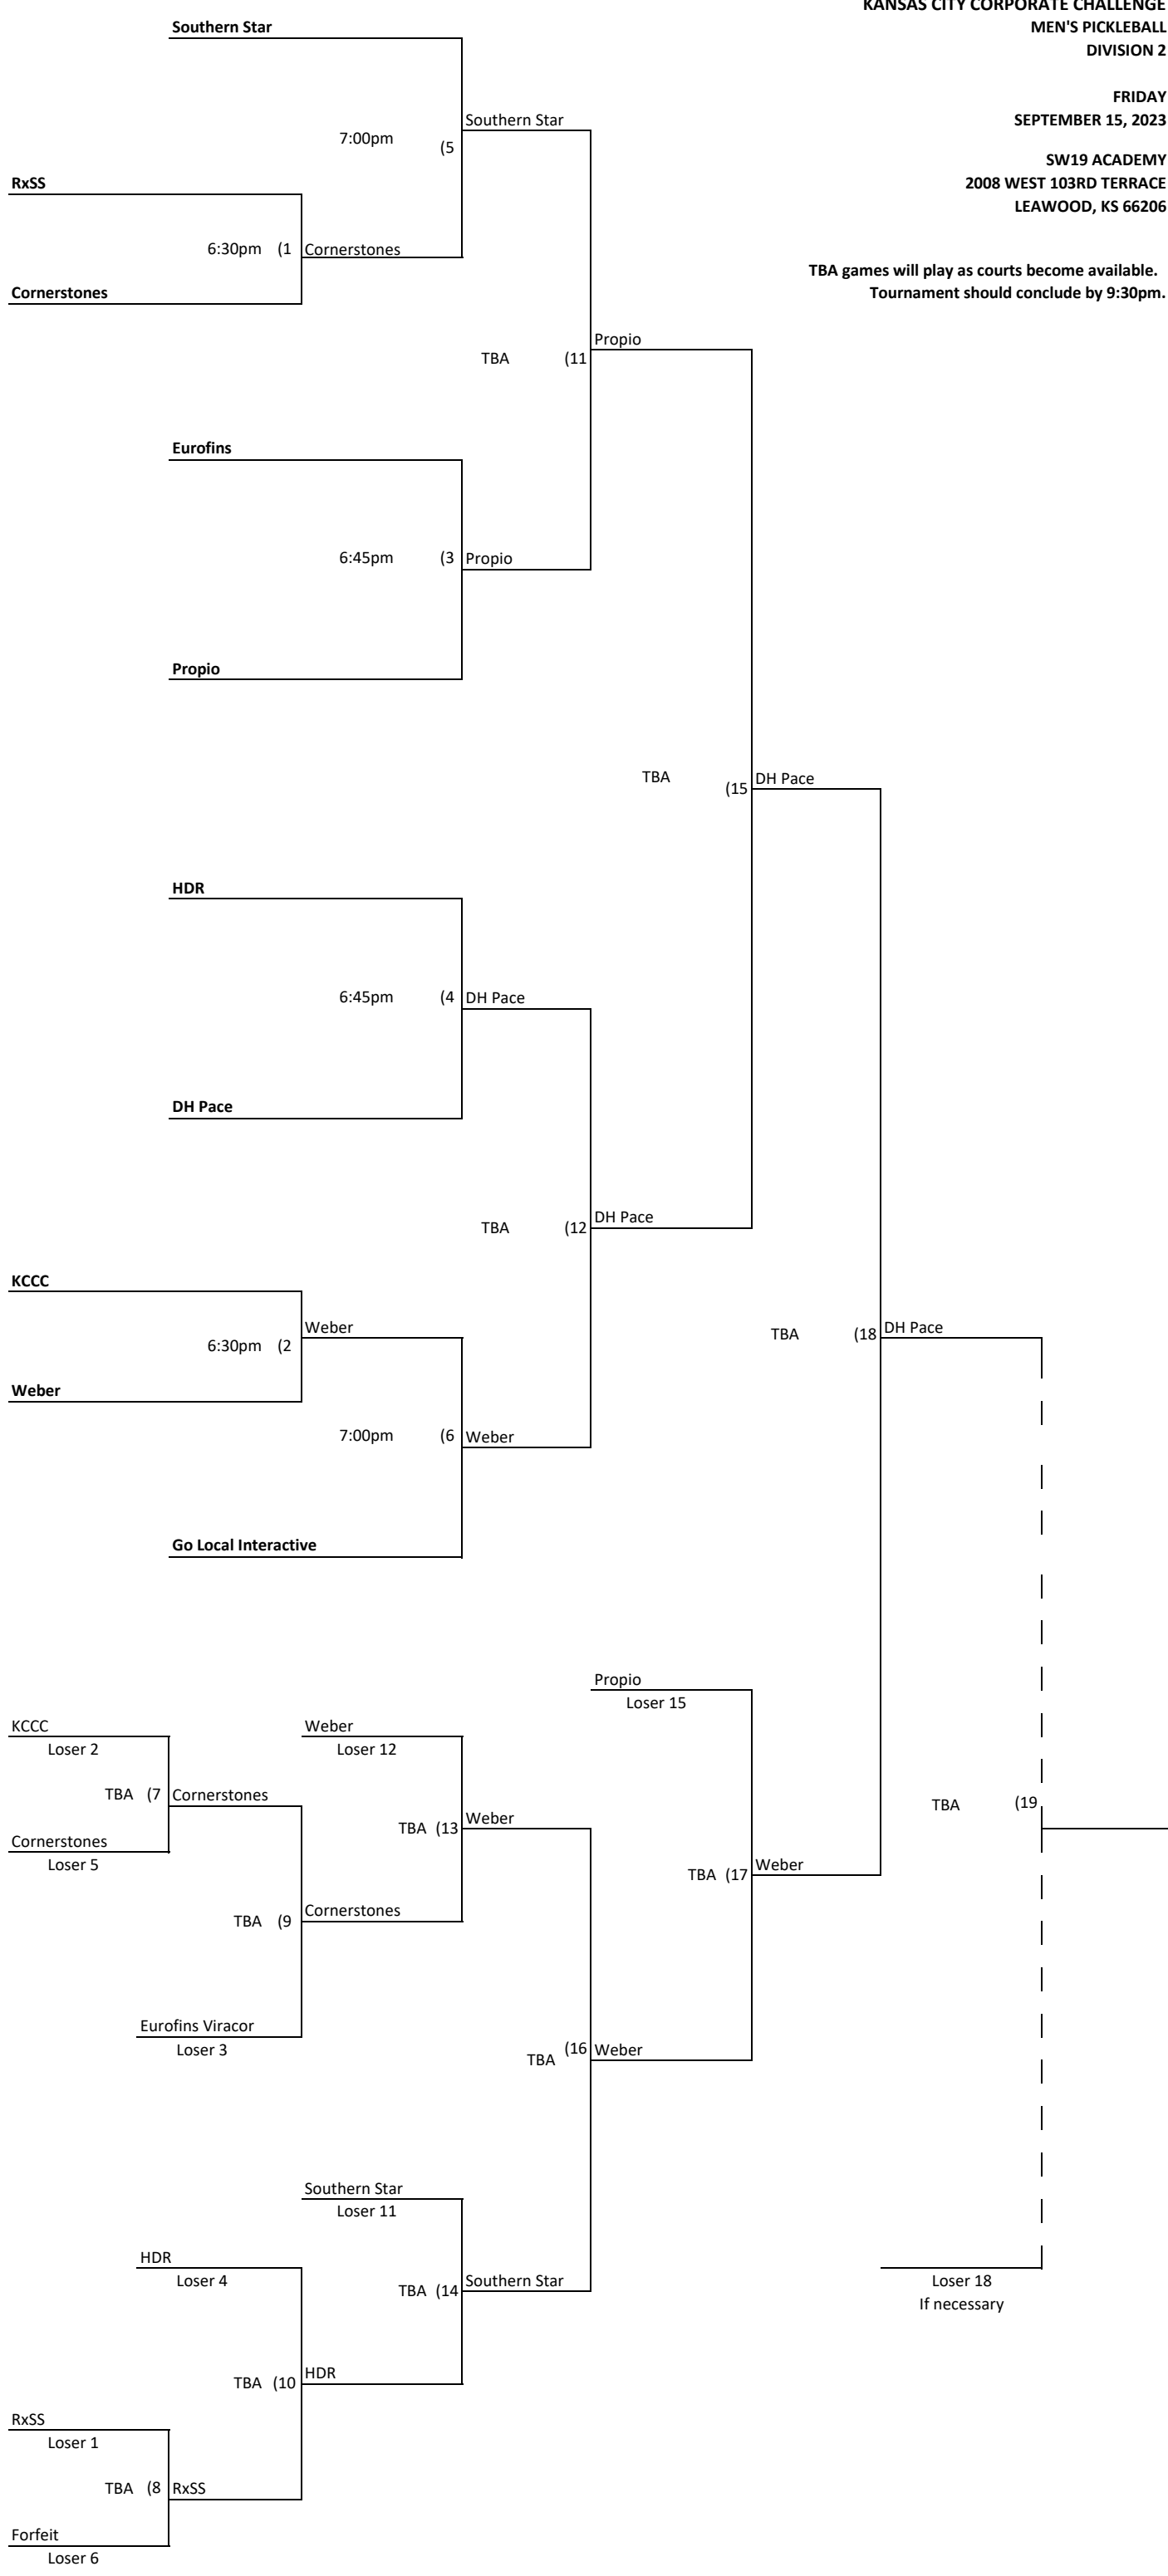

TBA games will play as courts become available.
Tournament should conclude by 9:30pm.

KANSAS CITY CORPORATE CHALLENGE
WOMEN'S PICKLEBALL
DIVISION 2

FRIDAY
SEPTEMBER 15, 2023

SW19 ACADEMY
2008 WEST 103RD TERRACE
LEAWOOD, KS 66206

TBA games will play as courts become available.
Tournament should conclude by 9:30pm.

KANSAS CITY CORPORATE CHALLENGE
COED PICKLEBALL
DIVISION 2

FRIDAY
SEPTEMBER 15, 2023

SW19 ACADEMY
2008 WEST 103RD TERRACE
LEAWOOD, KS 66206

TBA games will play as courts become available.
Tournament should conclude by 9:30pm.