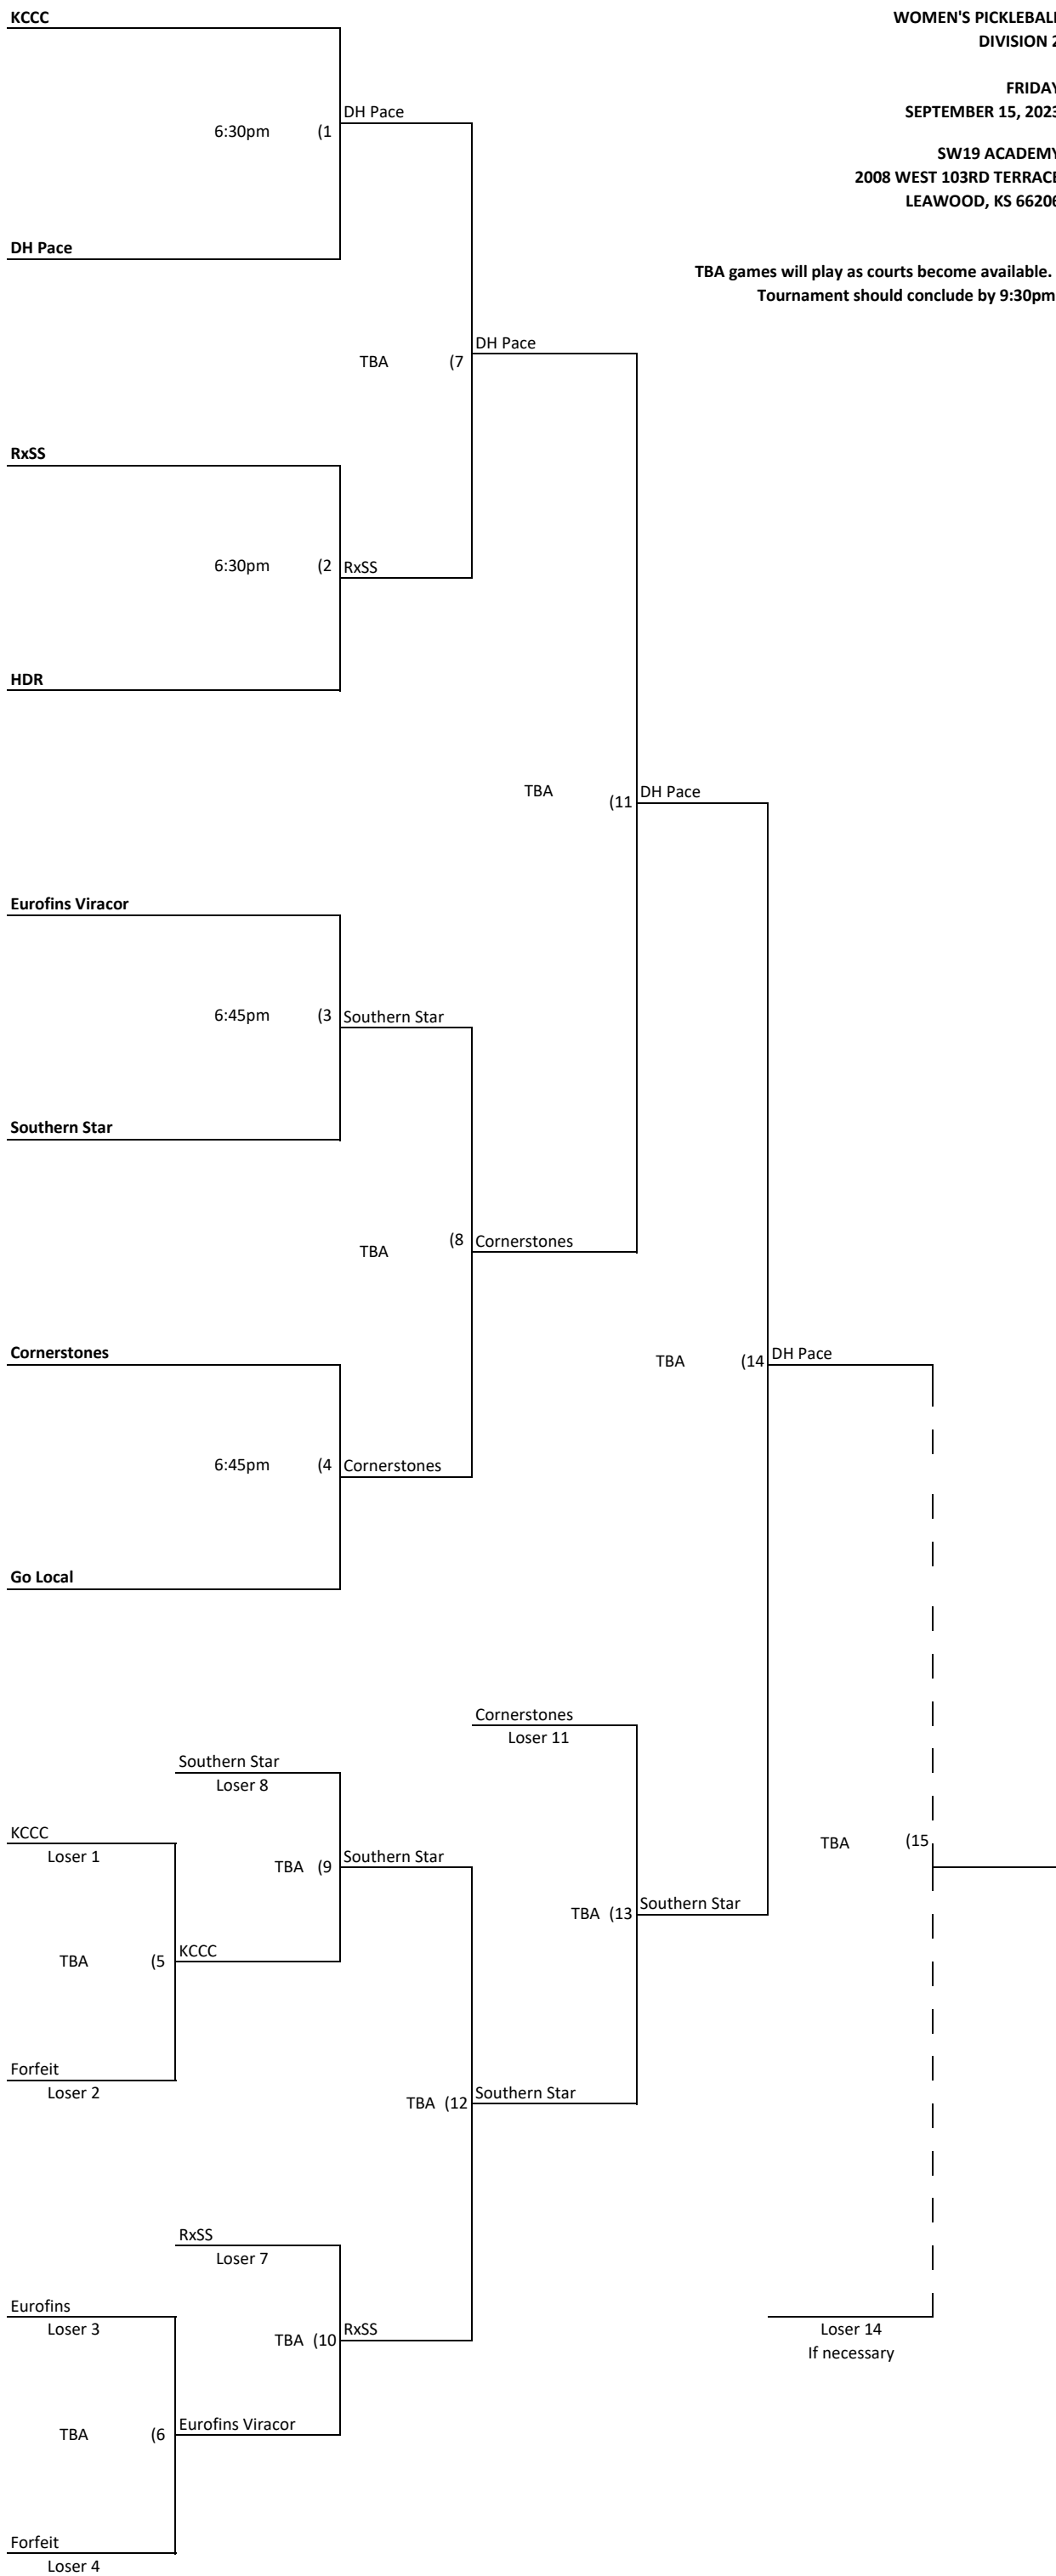

TBA games will play as courts become available.
Tournament should conclude by 9:30pm.

KANSAS CITY CORPORATE CHALLENGE
WOMEN'S PICKLEBALL
DIVISION 2

FRIDAY
SEPTEMBER 15, 2023

SW19 ACADEMY
2008 WEST 103RD TERRACE
LEAWOOD, KS 66206

TBA games will play as courts become available.
Tournament should conclude by 9:30pm.

KANSAS CITY CORPORATE CHALLENGE
COED PICKLEBALL
DIVISION 2

FRIDAY
SEPTEMBER 15, 2023

SW19 ACADEMY
2008 WEST 103RD TERRACE
LEAWOOD, KS 66206

TBA games will play as courts become available.
Tournament should conclude by 9:30pm.