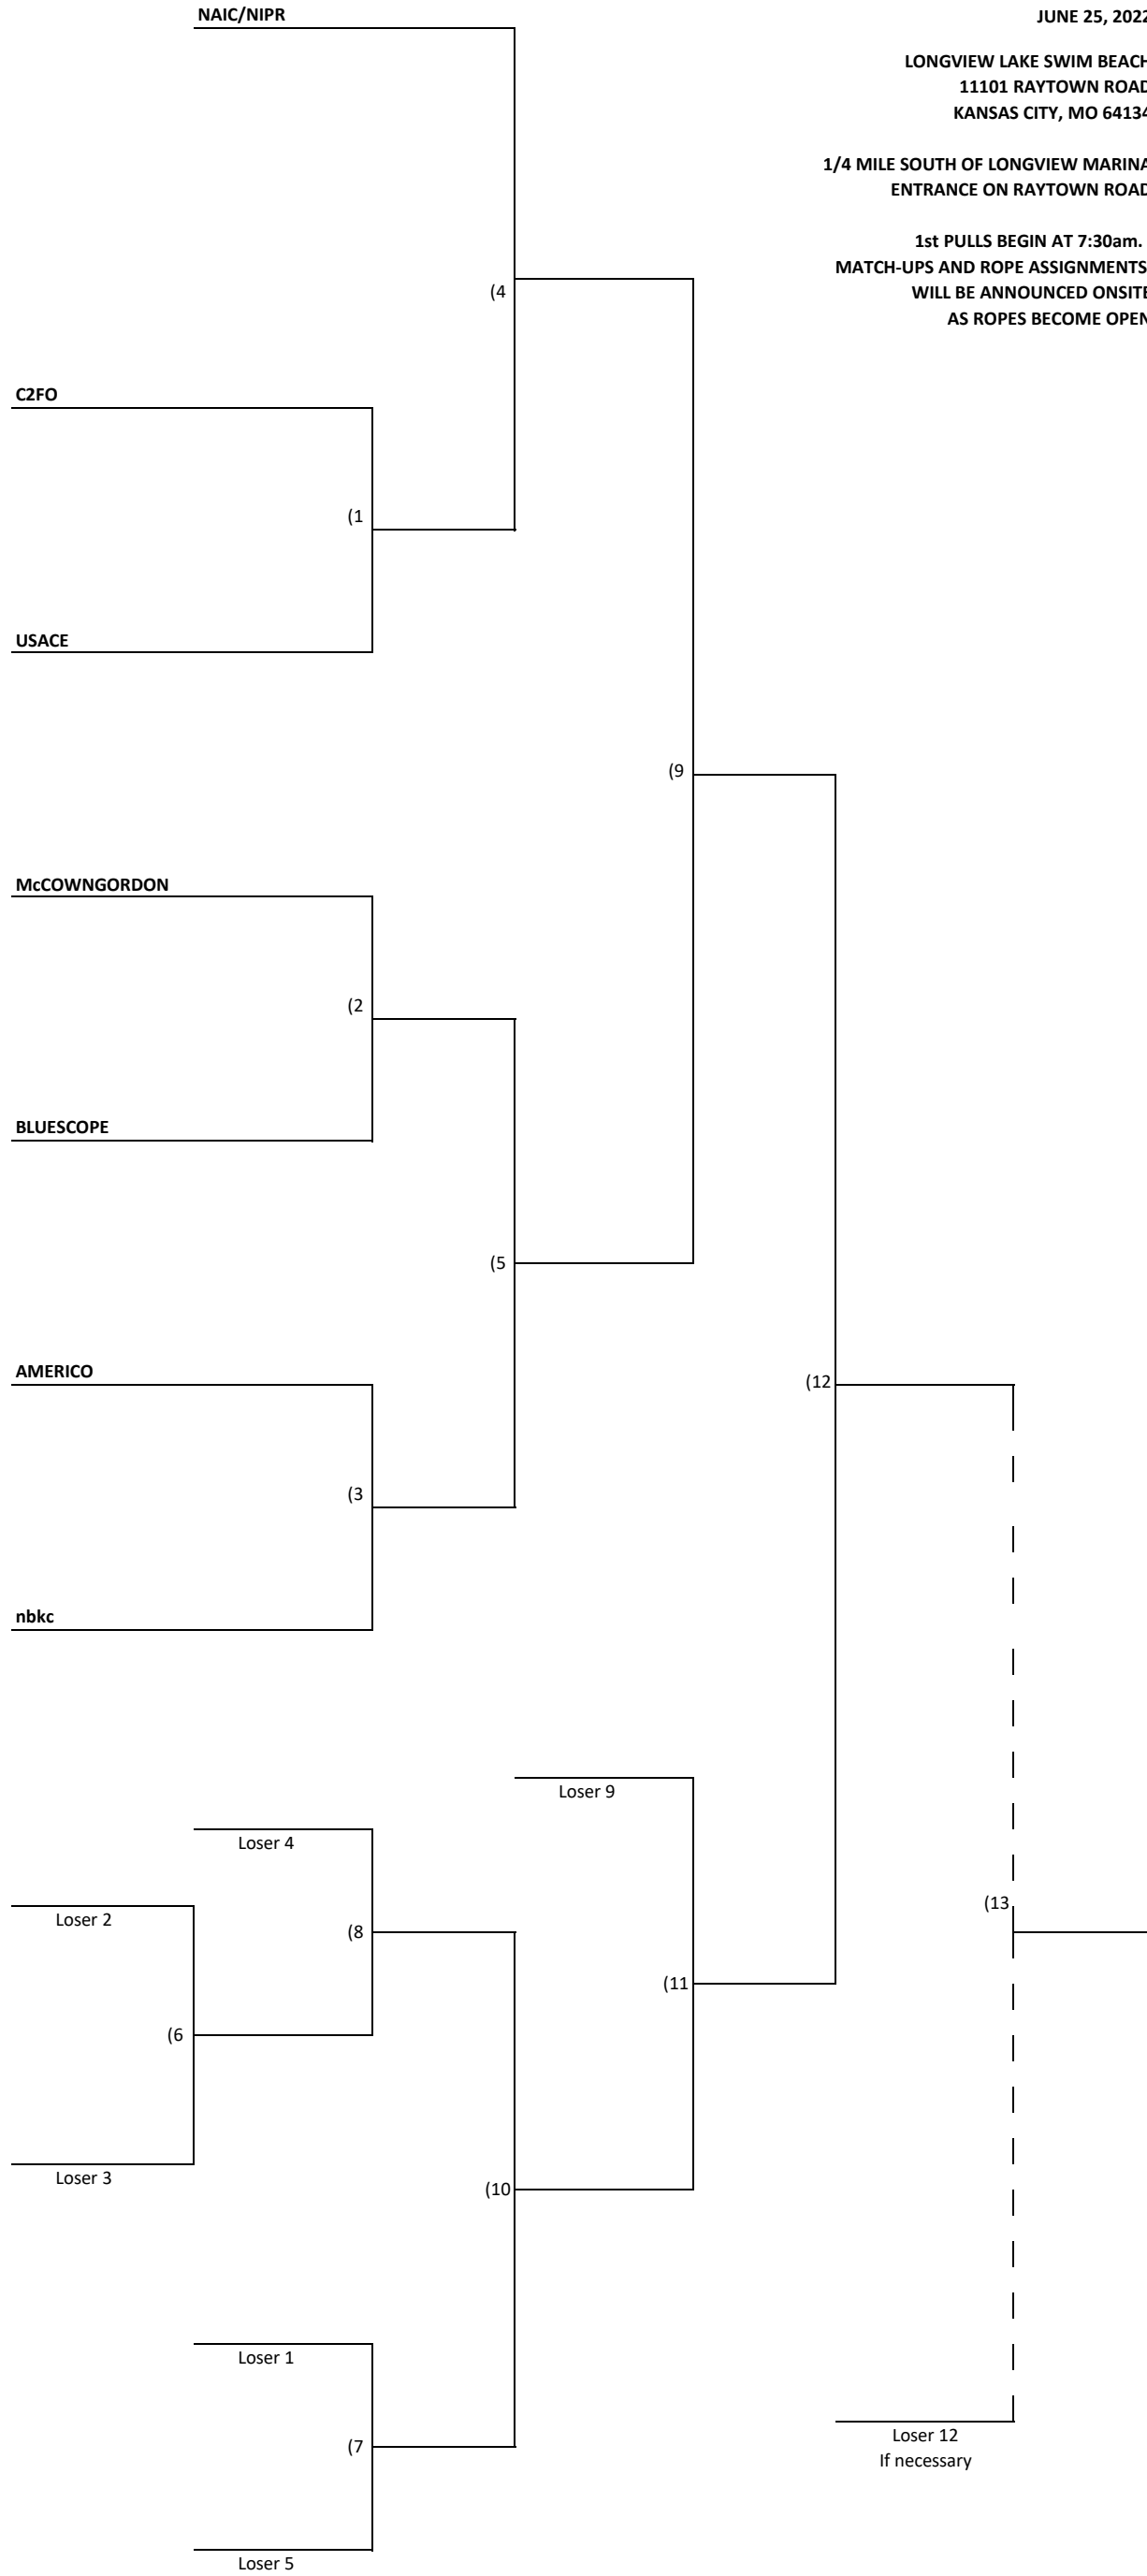

KANSAS CITY CORPORATE CHALLENGE
TUG of WAR
DIVISION C

SATURDAY
JUNE 25, 2022

LONGVIEW LAKE SWIM BEACH
11101 RAYTOWN ROAD
KANSAS CITY, MO 64134

1/4 MILE SOUTH OF LONGVIEW MARINA
ENTRANCE ON RAYTOWN ROAD

1st PULLS BEGIN AT 7:30am.
MATCH-UPS AND ROPE ASSIGNMENTS
WILL BE ANNOUNCED ONSITE
AS ROPES BECOME OPEN