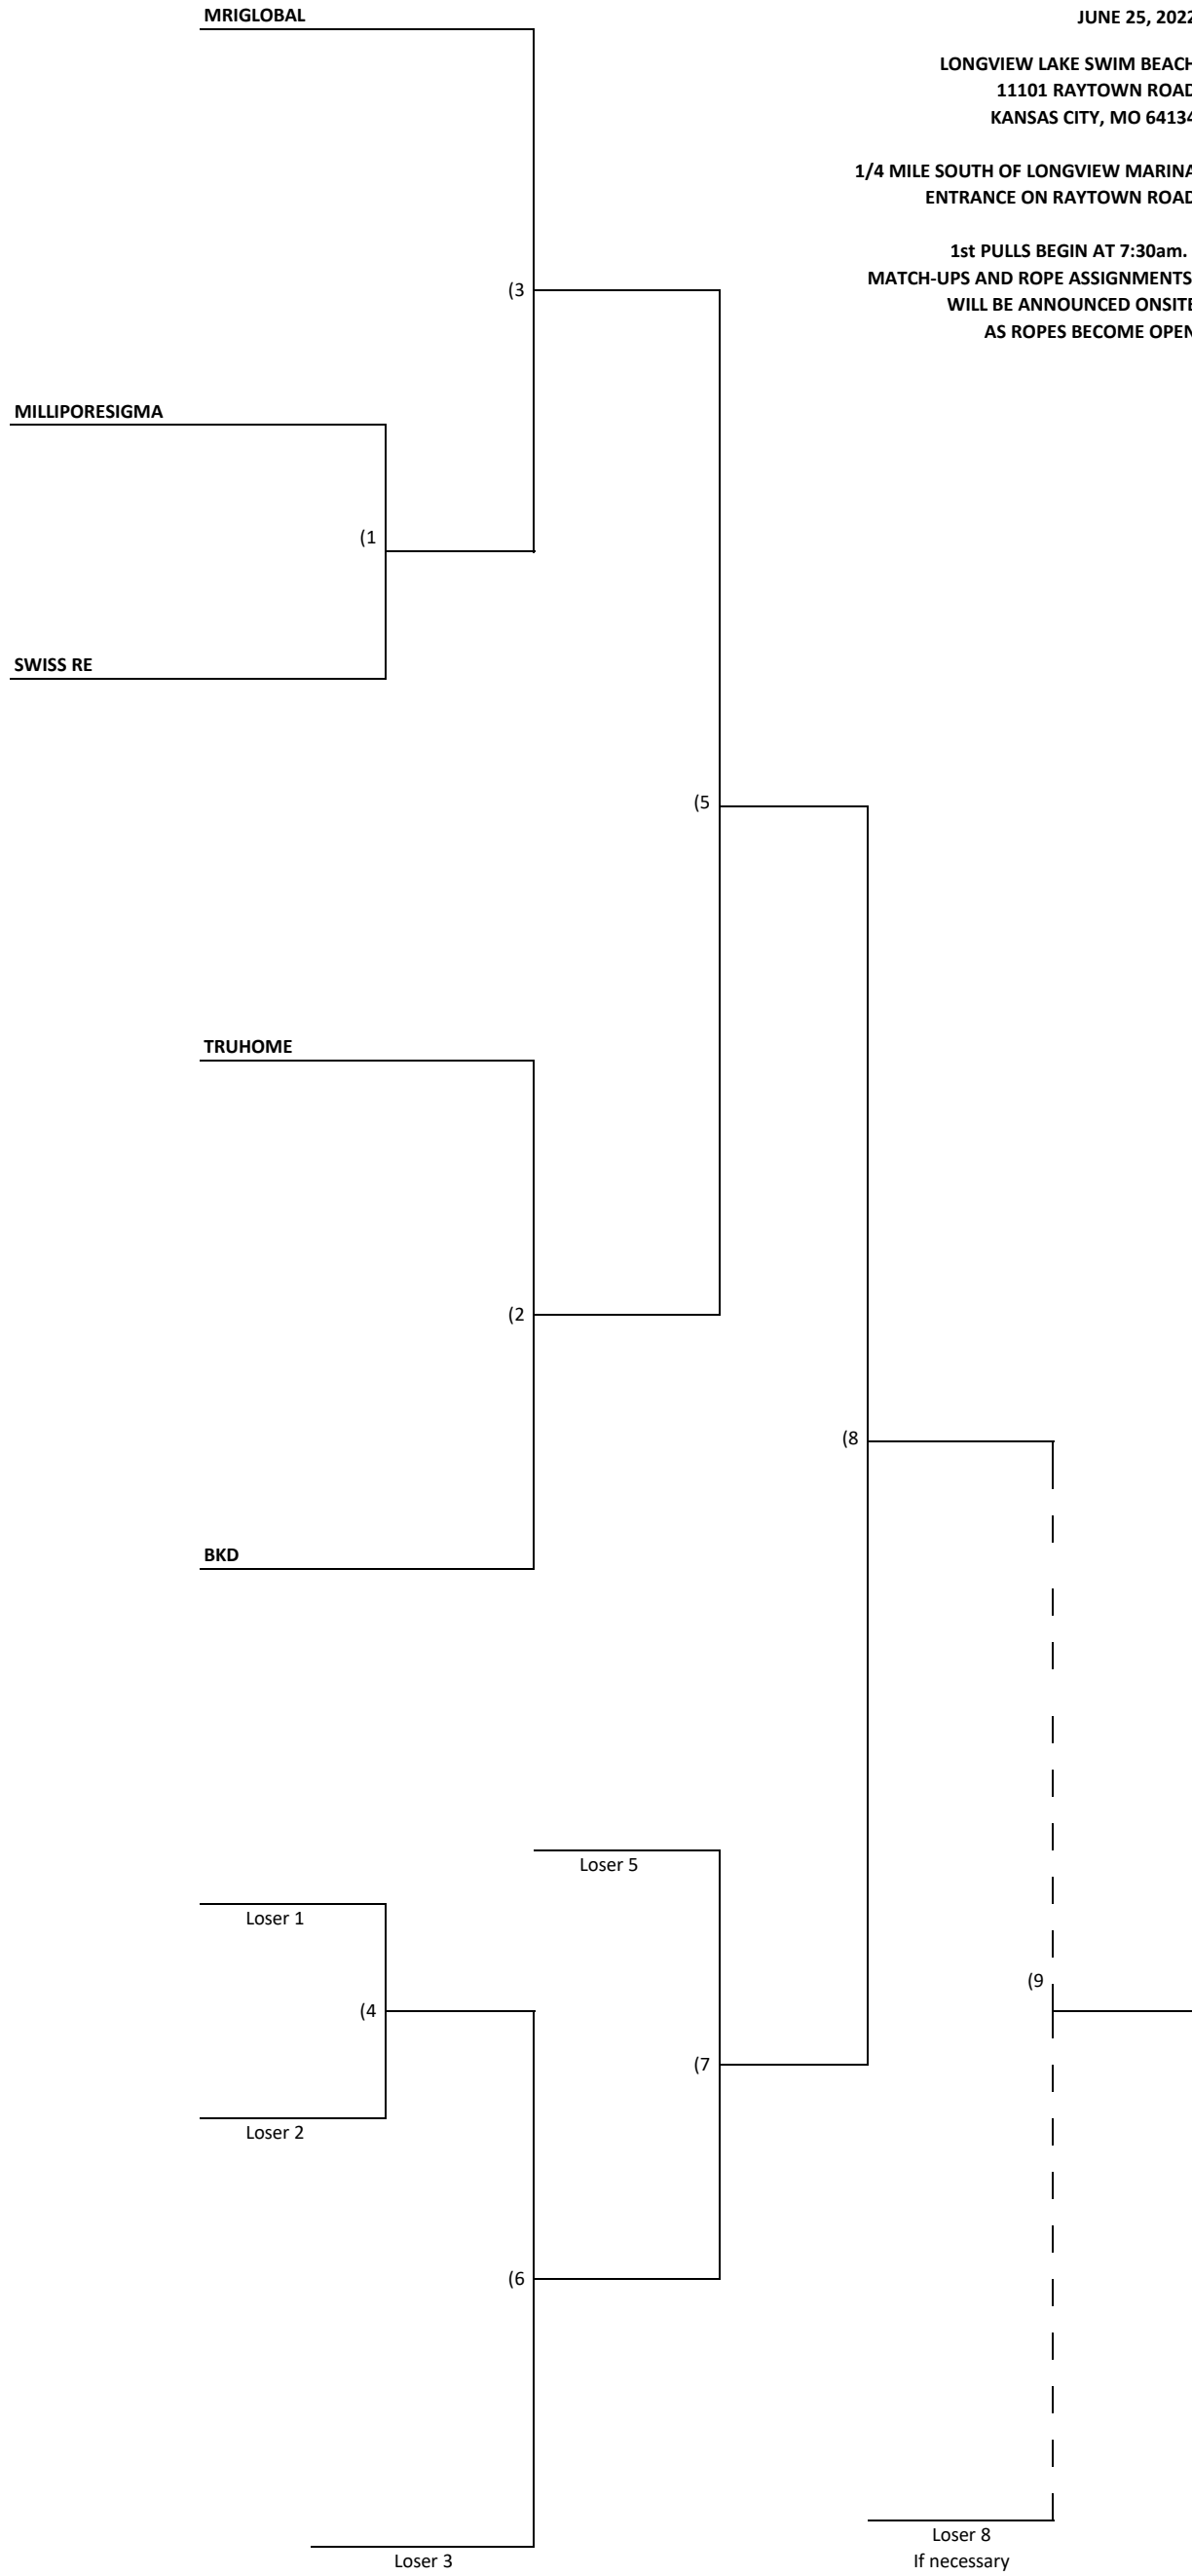

1/4 MILE SOUTH OF LONGVIEW MARINA  
ENTRANCE ON RAYTOWN ROAD

1st PULLS BEGIN AT 7:30am.  
MATCH-UPS AND ROPE ASSIGNMENTS  
WILL BE ANNOUNCED ONSITE  
AS ROPES BECOME OPEN

KANSAS CITY CORPORATE CHALLENGE  
TUG of WAR  
DIVISION E