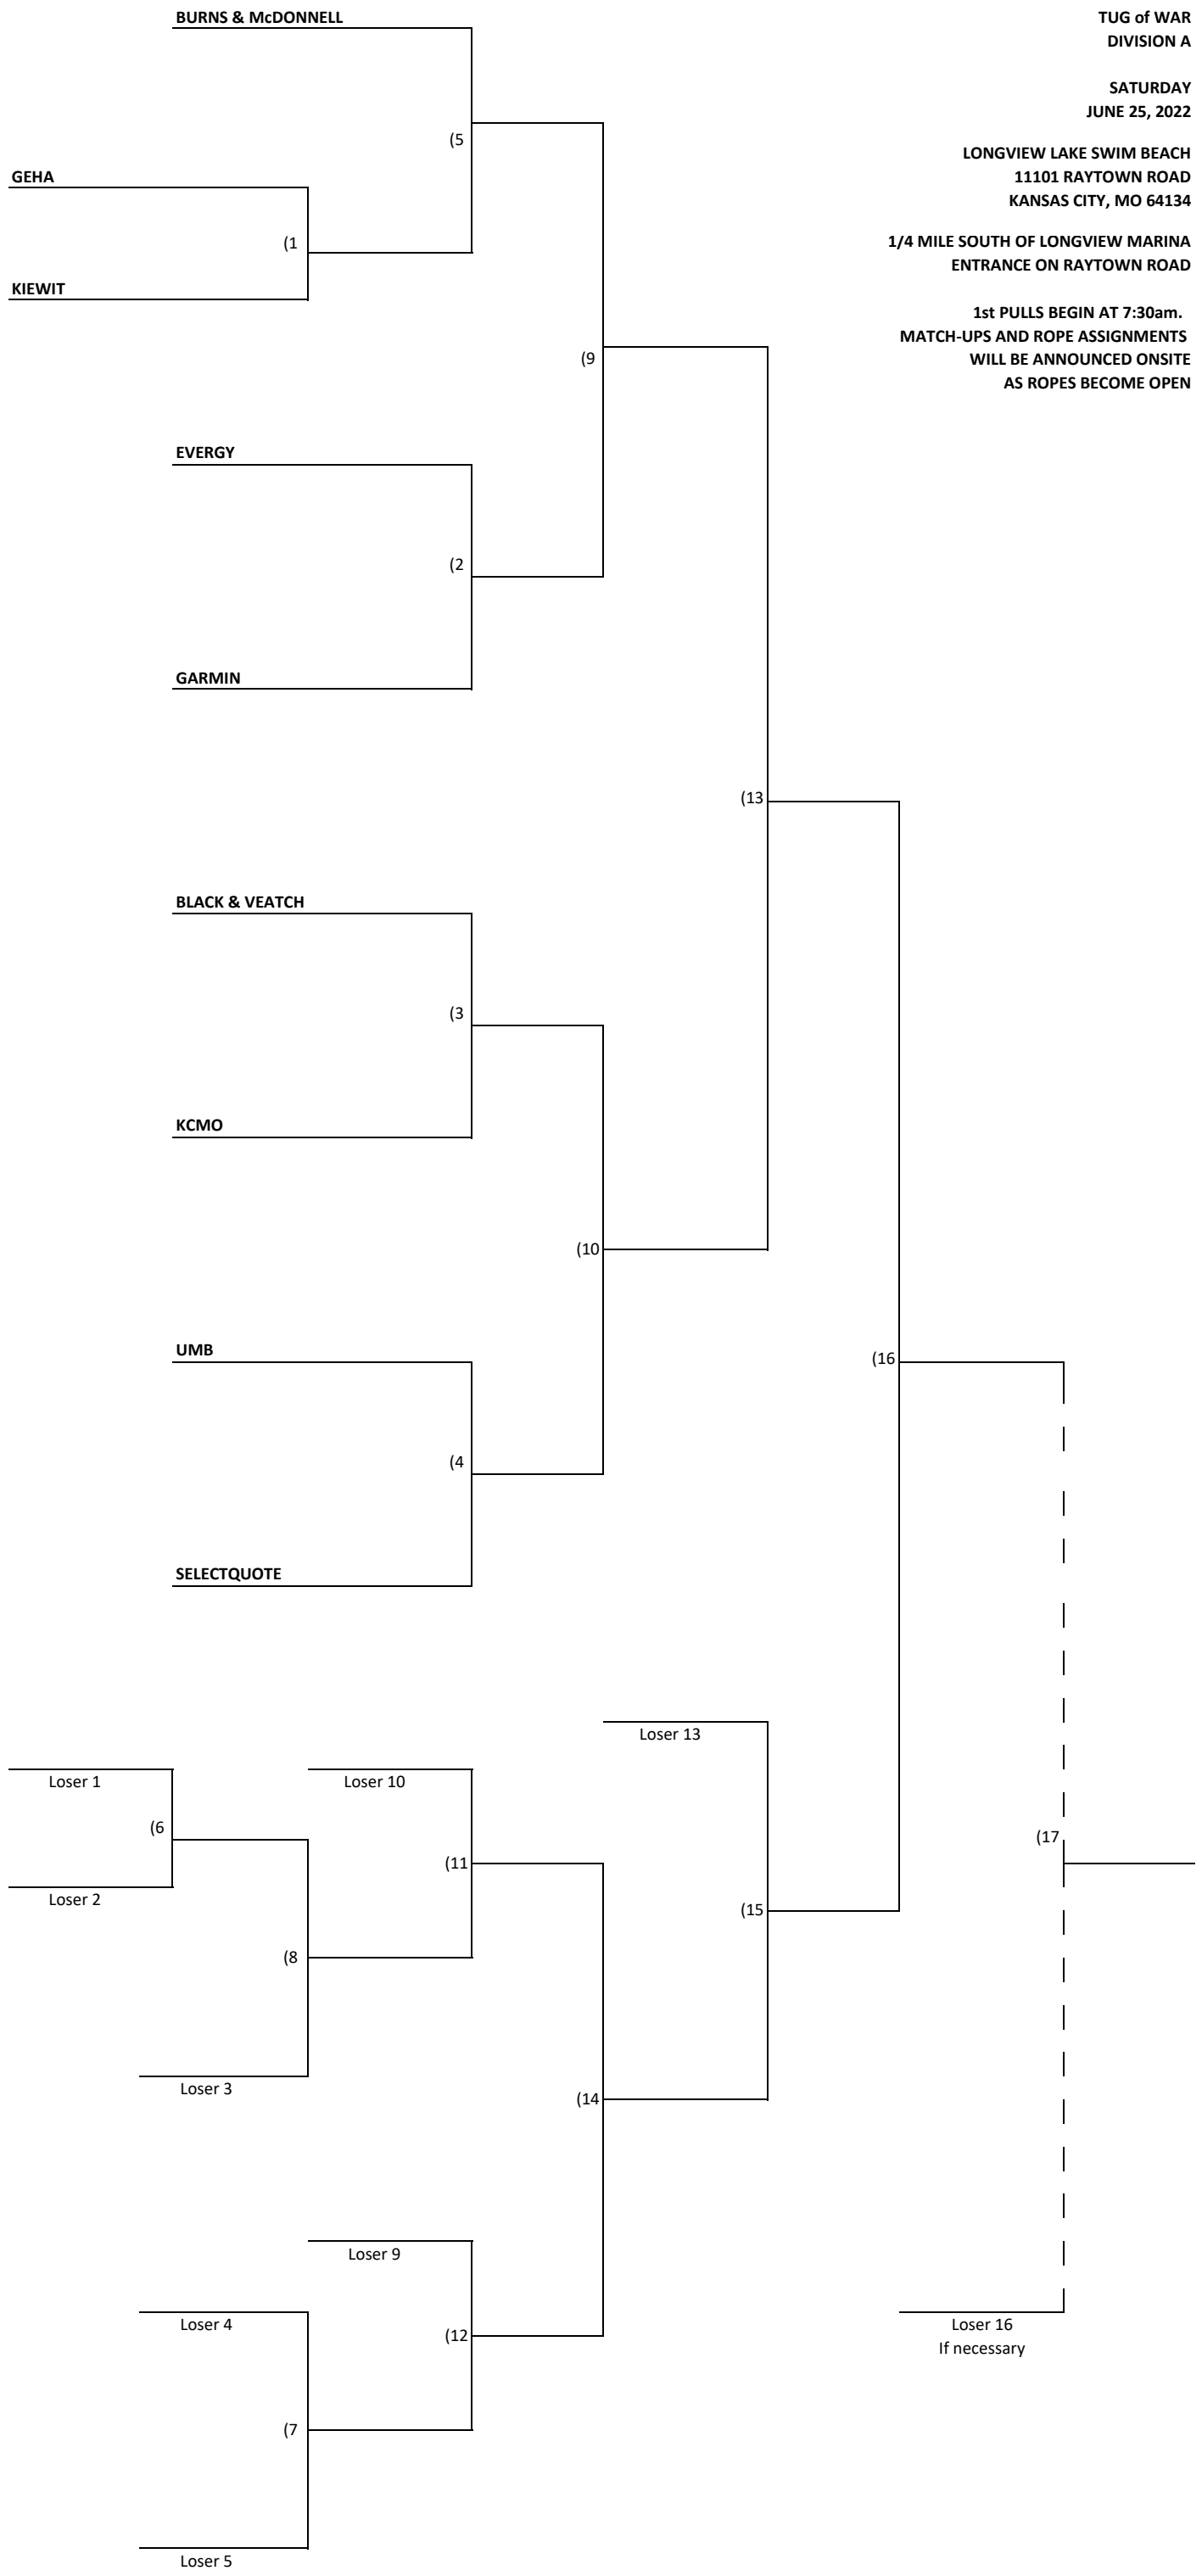

KANSAS CITY CORPORATE CHALLENGE
TUG of WAR
DIVISION A

SATURDAY
JUNE 25, 2022

LONGVIEW LAKE SWIM BEACH
11101 RAYTOWN ROAD
KANSAS CITY, MO 64134

1/4 MILE SOUTH OF LONGVIEW MARINA
ENTRANCE ON RAYTOWN ROAD

1st PULLS BEGIN AT 7:30am.
MATCH-UPS AND ROPE ASSIGNMENTS
WILL BE ANNOUNCED ONSITE
AS ROPES BECOME OPEN