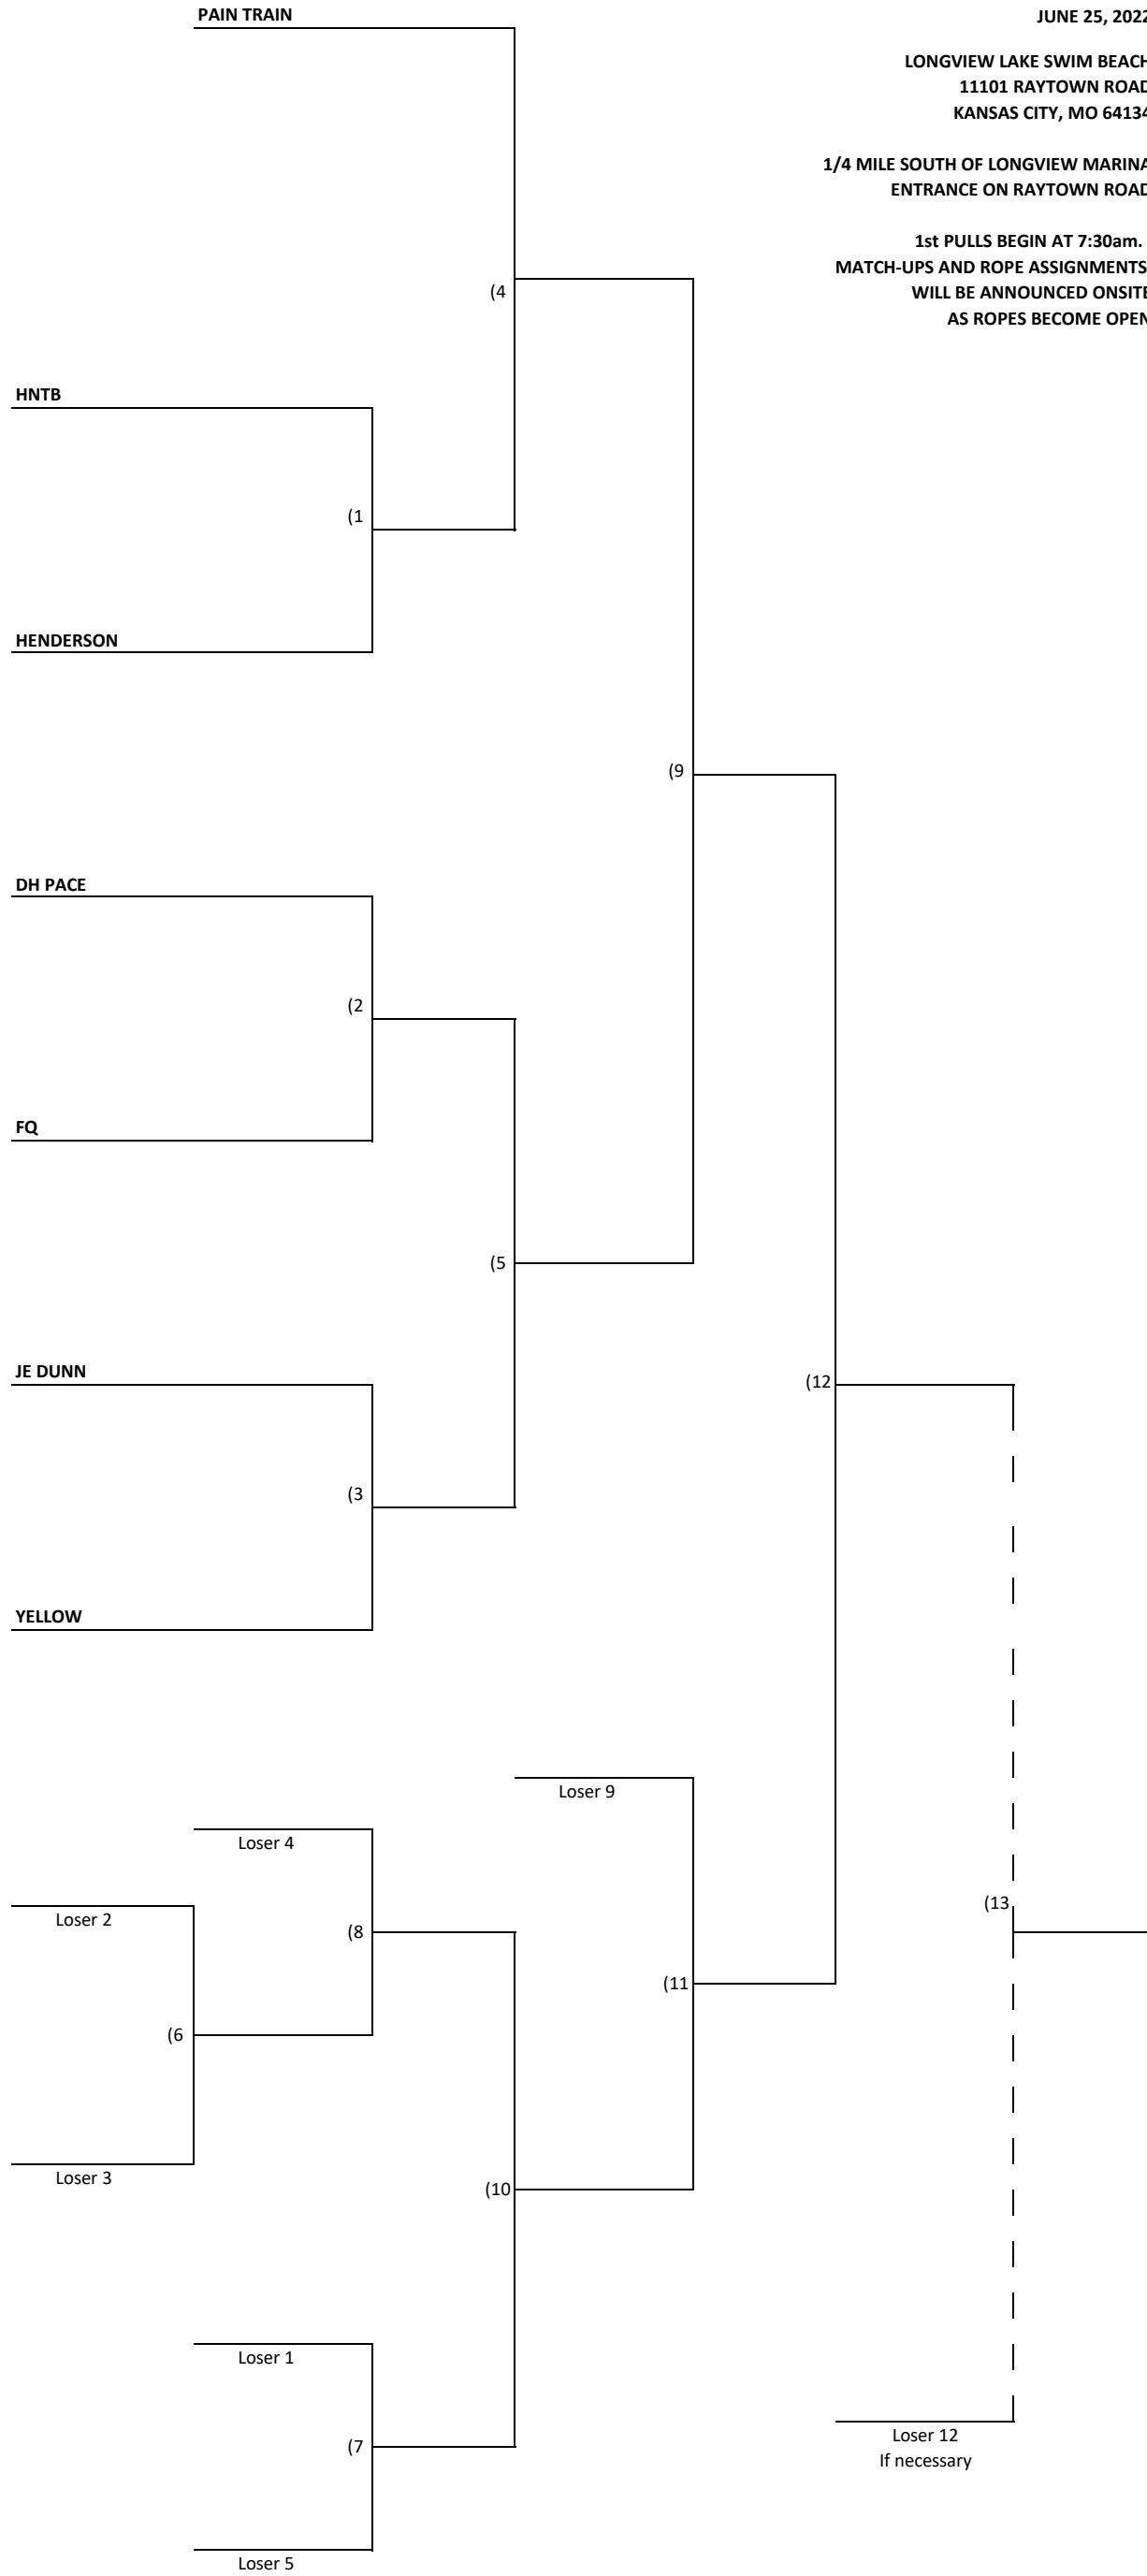

KANSAS CITY CORPORATE CHALLENGE
TUG of WAR
DIVISION B

SATURDAY
JUNE 25, 2022

LONGVIEW LAKE SWIM BEACH
11101 RAYTOWN ROAD
KANSAS CITY, MO 64134

1/4 MILE SOUTH OF LONGVIEW MARINA
ENTRANCE ON RAYTOWN ROAD

1st PULLS BEGIN AT 7:30am.
MATCH-UPS AND ROPE ASSIGNMENTS
WILL BE ANNOUNCED ONSITE
AS ROPES BECOME OPEN