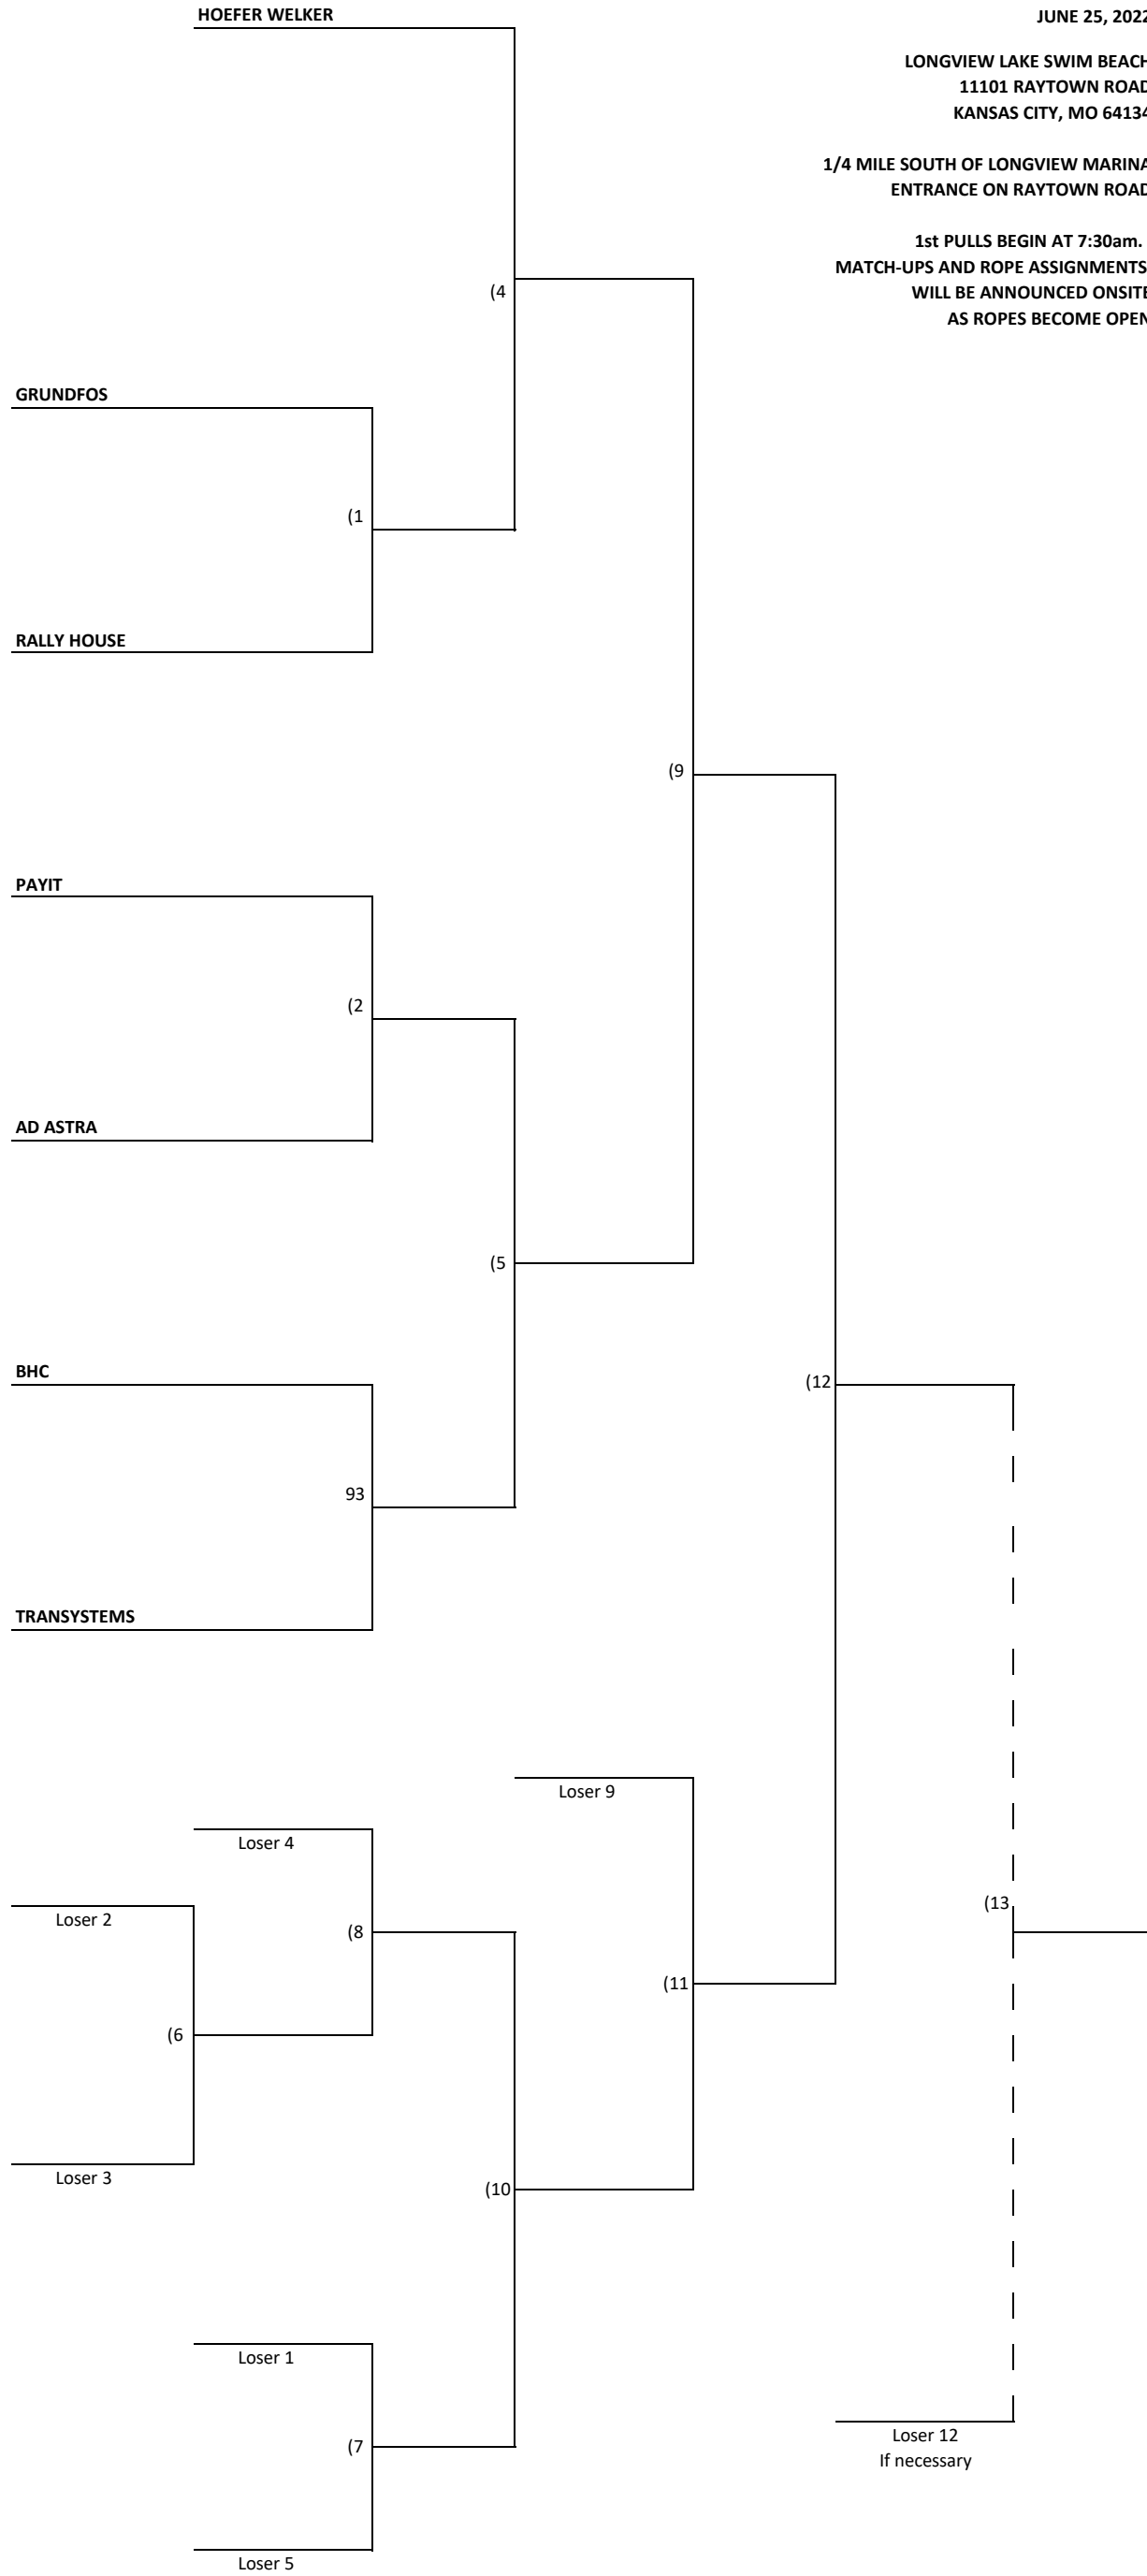

KANSAS CITY CORPORATE CHALLENGE
TUG of WAR
DIVISION F

SATURDAY
JUNE 25, 2022

LONGVIEW LAKE SWIM BEACH
11101 RAYTOWN ROAD
KANSAS CITY, MO 64134

1/4 MILE SOUTH OF LONGVIEW MARINA
ENTRANCE ON RAYTOWN ROAD

1st PULLS BEGIN AT 7:30am.
MATCH-UPS AND ROPE ASSIGNMENTS
WILL BE ANNOUNCED ONSITE
AS ROPES BECOME OPEN