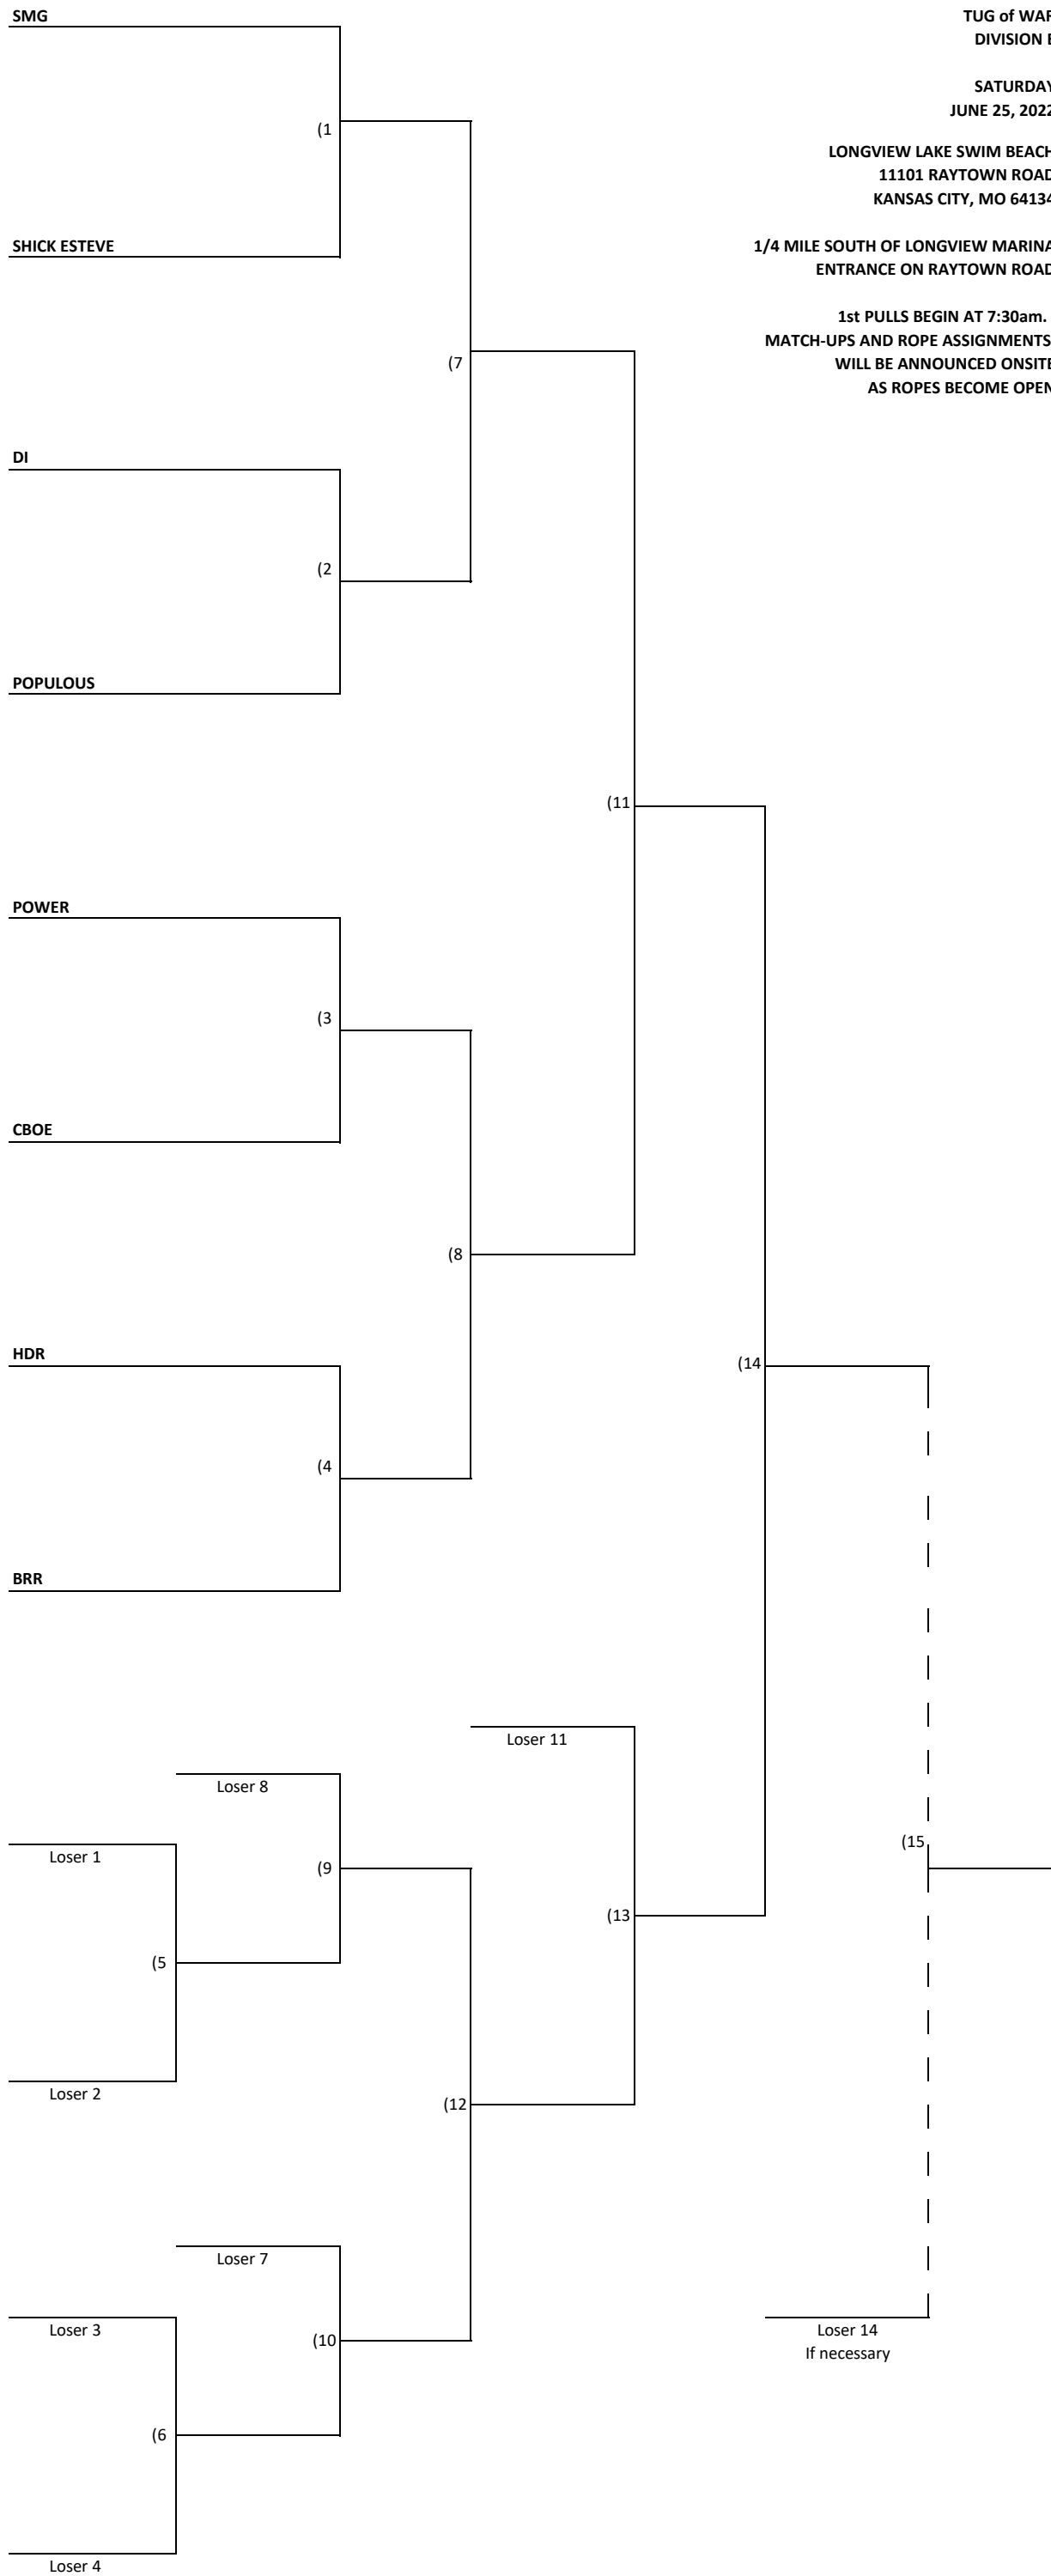

KANSAS CITY CORPORATE CHALLENGE
TUG of WAR
DIVISION E

SATURDAY
JUNE 25, 2022

LONGVIEW LAKE SWIM BEACH
11101 RAYTOWN ROAD
KANSAS CITY, MO 64134

1/4 MILE SOUTH OF LONGVIEW MARINA
ENTRANCE ON RAYTOWN ROAD

1st PULLS BEGIN AT 7:30am.
MATCH-UPS AND ROPE ASSIGNMENTS
WILL BE ANNOUNCED ONSITE
AS ROPES BECOME OPEN