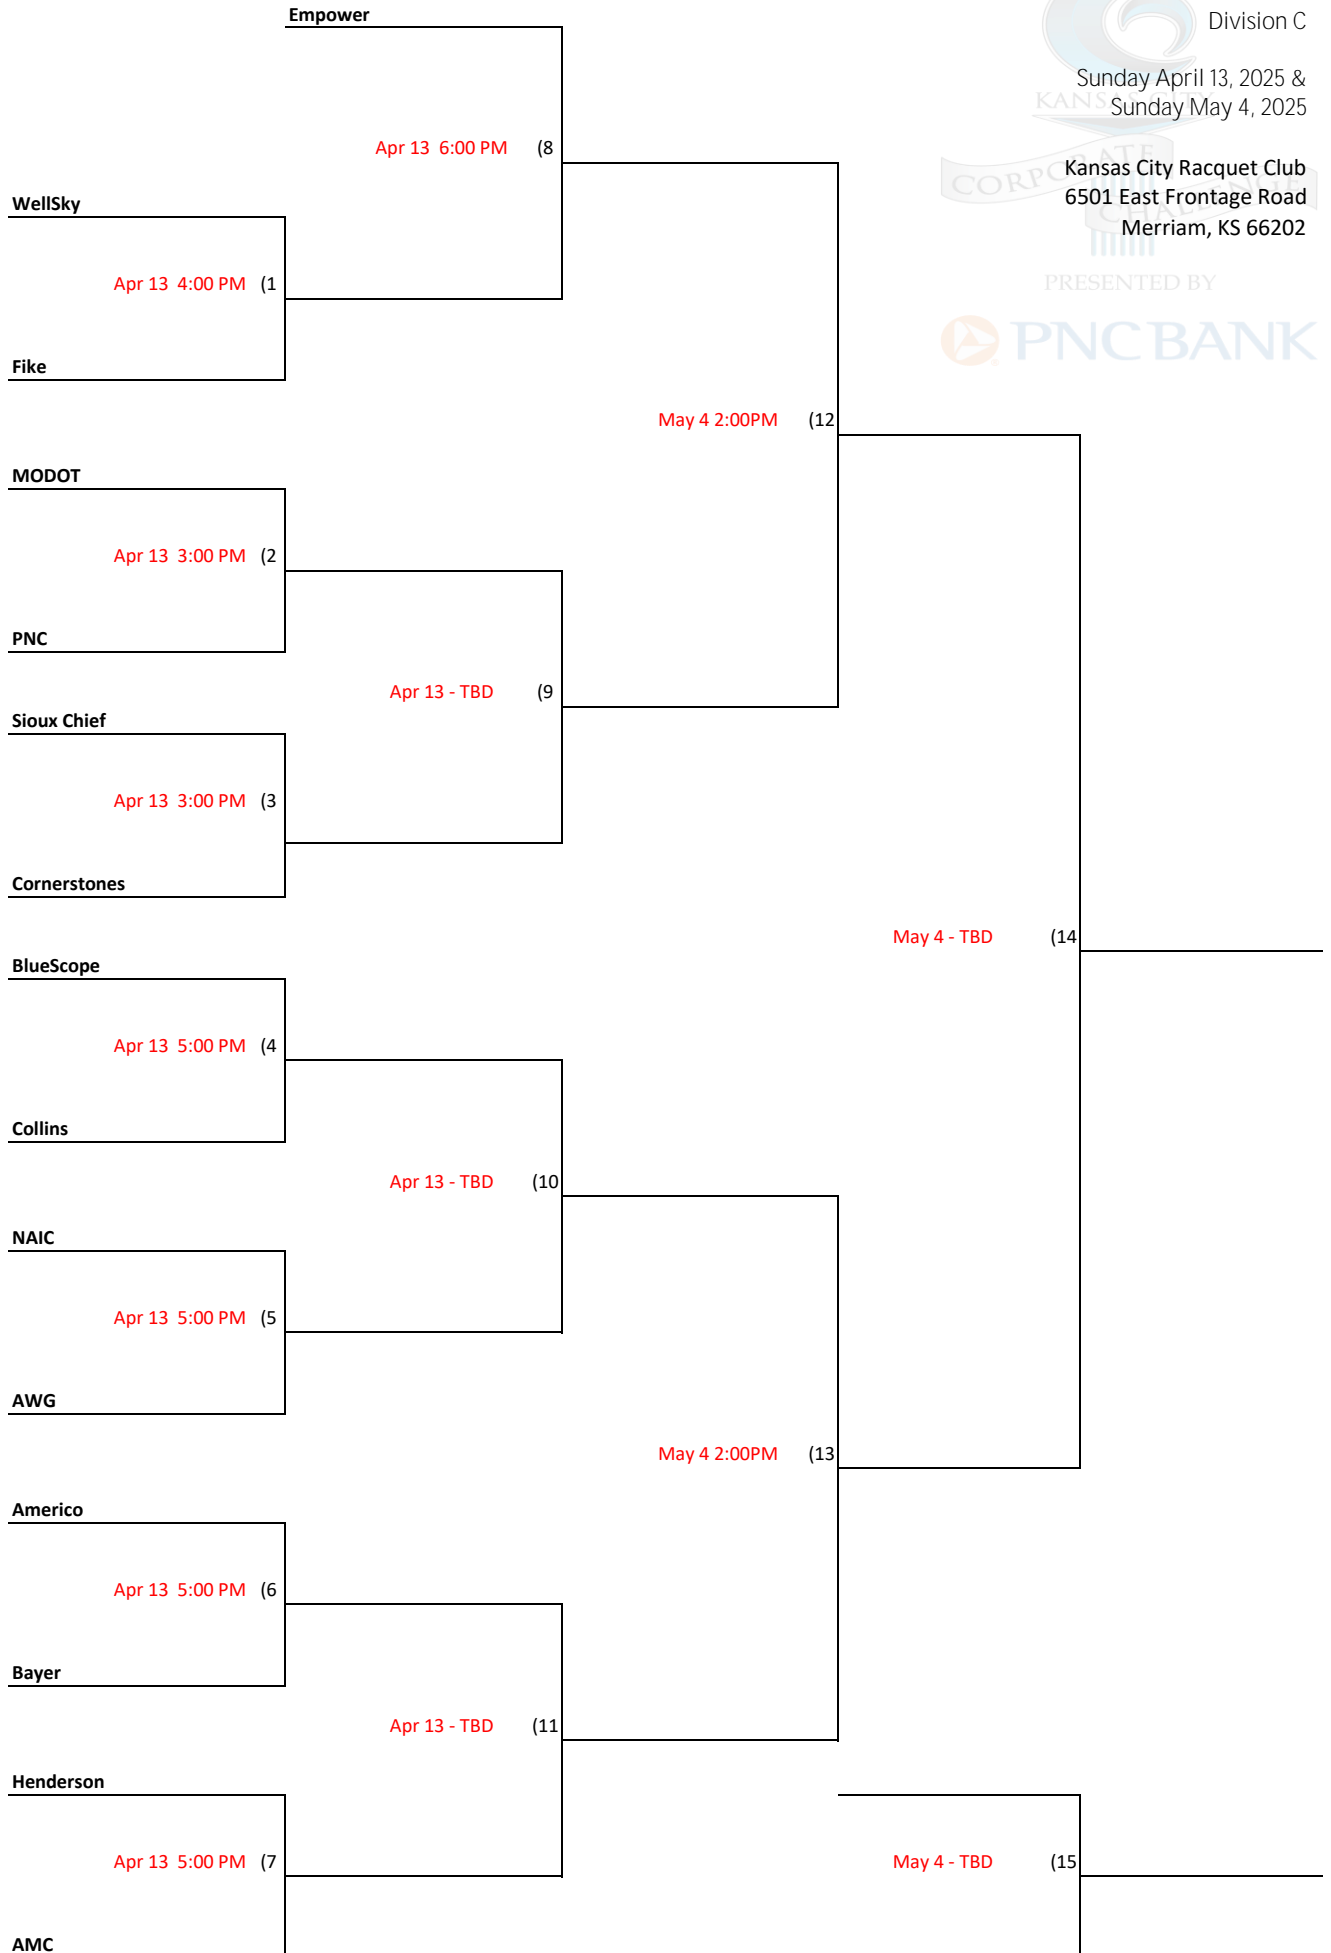

Kansas City Corporate Challenge  
Mixed Doubles Tennis

Division A

Sunday April 27, 2025 &  
Sunday May 4, 2025

Kansas City Racquet Club  
6501 East Frontage Road  
Merriam, KS 66202

PRESENTED BY

Kansas City Corporate Challenge  
Mixed Doubles Tennis

Division D

Sunday April 27, 2025 &  
Sunday May 4, 2025

Kansas City Racquet Club  
6501 East Frontage Road  
Merriam, KS 66202

PRESENTED BY

Kansas City Corporate Challenge  
Mixed Doubles Tennis

Division F

**WSP+POWER**  
Apr 13 3:00 PM (7)  
**KC Power Pack**

**Nextran**  
Apr 13 3:00 PM (8)  
**Rally House**

Apr 13 - TBD (9)

Apr 13 - TBD (10)

Apr 13 - TBD (11)

Apr 13 - TBD (12)

May 4 3:00PM (13)

May 4 3:00PM (14)