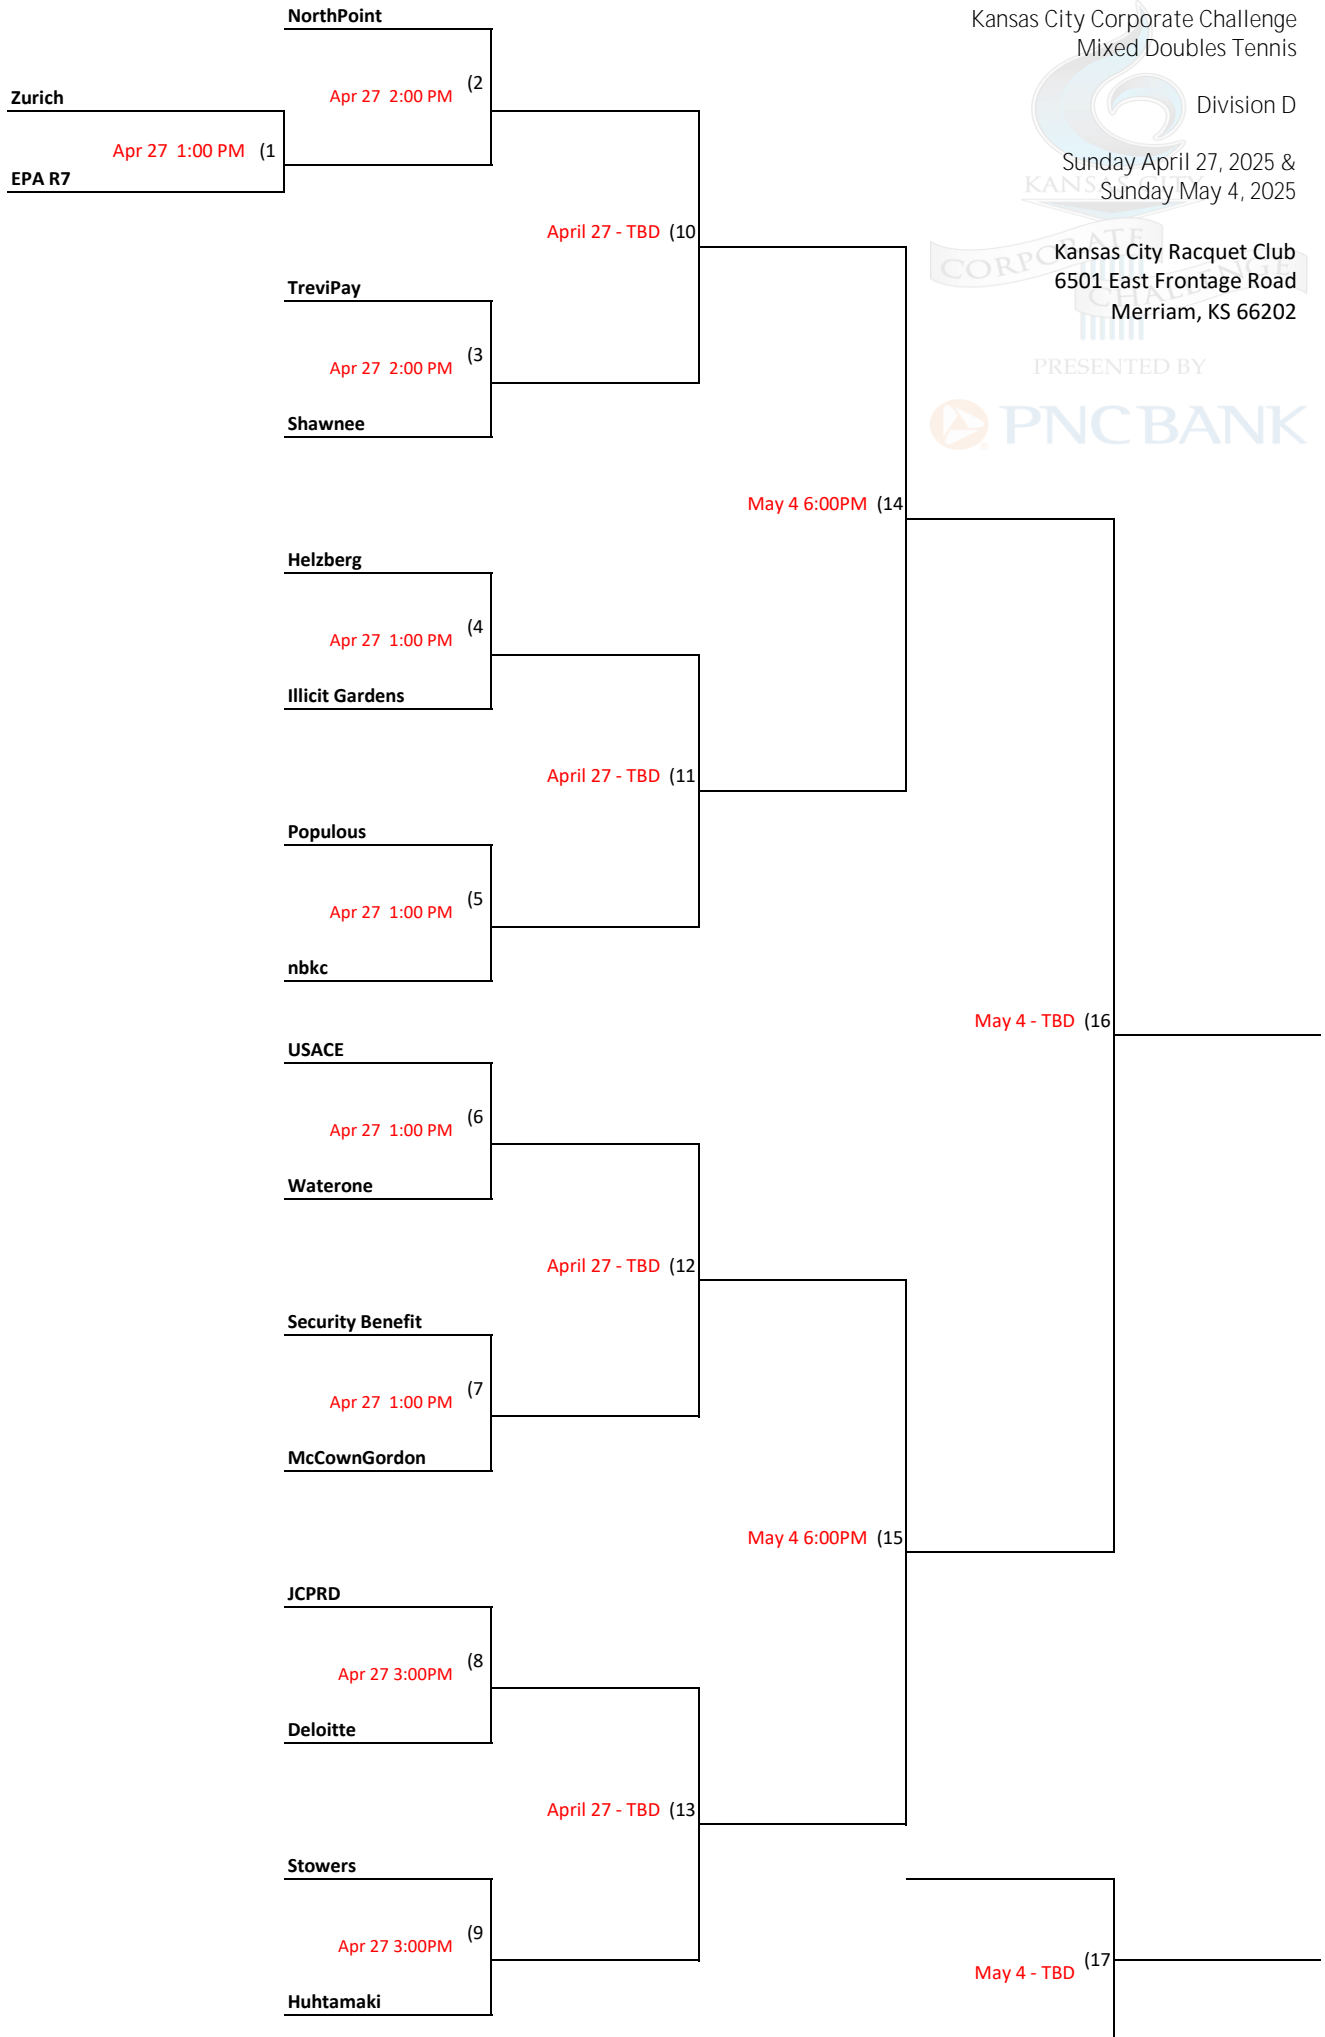

Kansas City Corporate Challenge  
Mixed Doubles Tennis

Division A

Sunday April 27, 2025 &  
Sunday May 4, 2025

Kansas City Racquet Club  
6501 East Frontage Road  
Merriam, KS 66202

PRESENTED BY

Kansas City Corporate Challenge  
Mixed Doubles Tennis

Division D

Sunday April 27, 2025 &  
Sunday May 4, 2025

Kansas City Racquet Club  
6501 East Frontage Road  
Merriam, KS 66202

PRESENTED BY

Kansas City Corporate Challenge  
Mixed Doubles Tennis

Division F

**WSP+POWER**  
Apr 13 3:00 PM (7)  
**KC Power Pack**

**Nextran**  
Apr 13 3:00 PM (8)  
**Rally House**

Apr 13 - TBD (9)

Apr 13 - TBD (10)

Apr 13 - TBD (11)

Apr 13 - TBD (12)

May 4 3:00PM (13)

May 4 3:00PM (14)