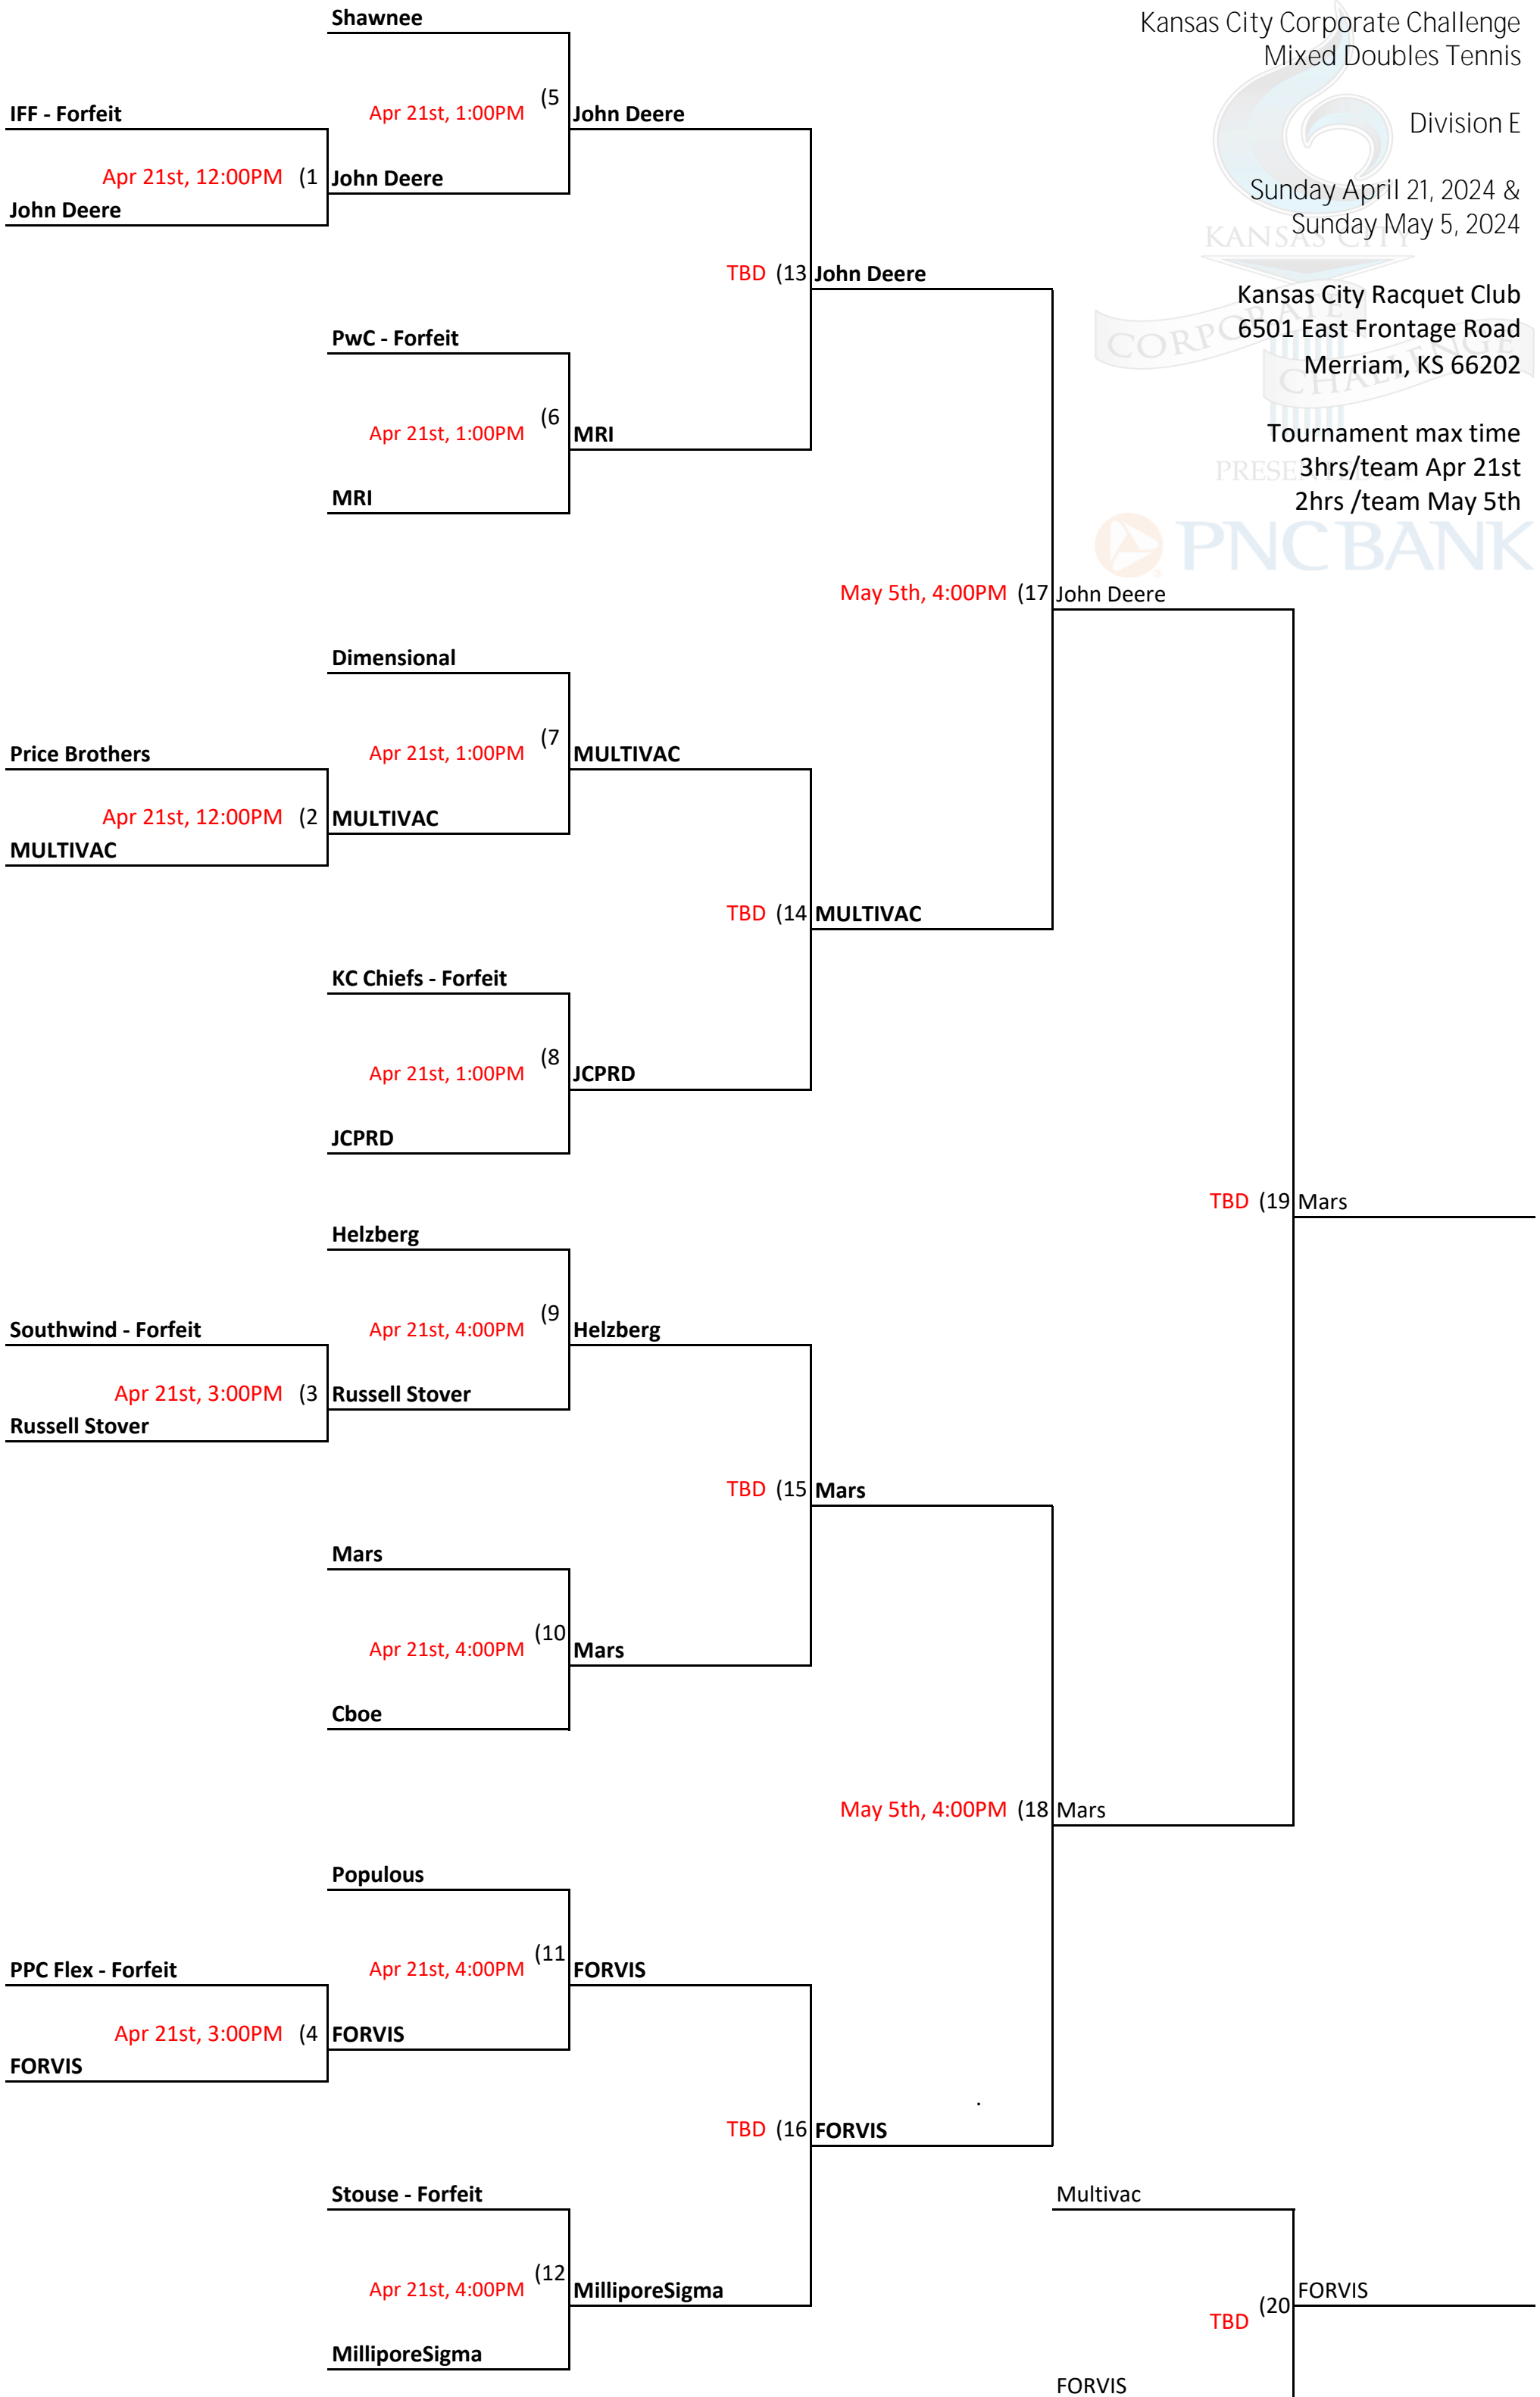

Kansas City Corporate Challenge
Mixed Doubles Tennis

Division C

Sunday April 21, 2024 &
Sunday May 5, 2024

Kansas City Racquet Club
6501 East Frontage Road
Merriam, KS 66202

Tournament max time
2hrs/team Apr 21st
2 hrs /team May 5th