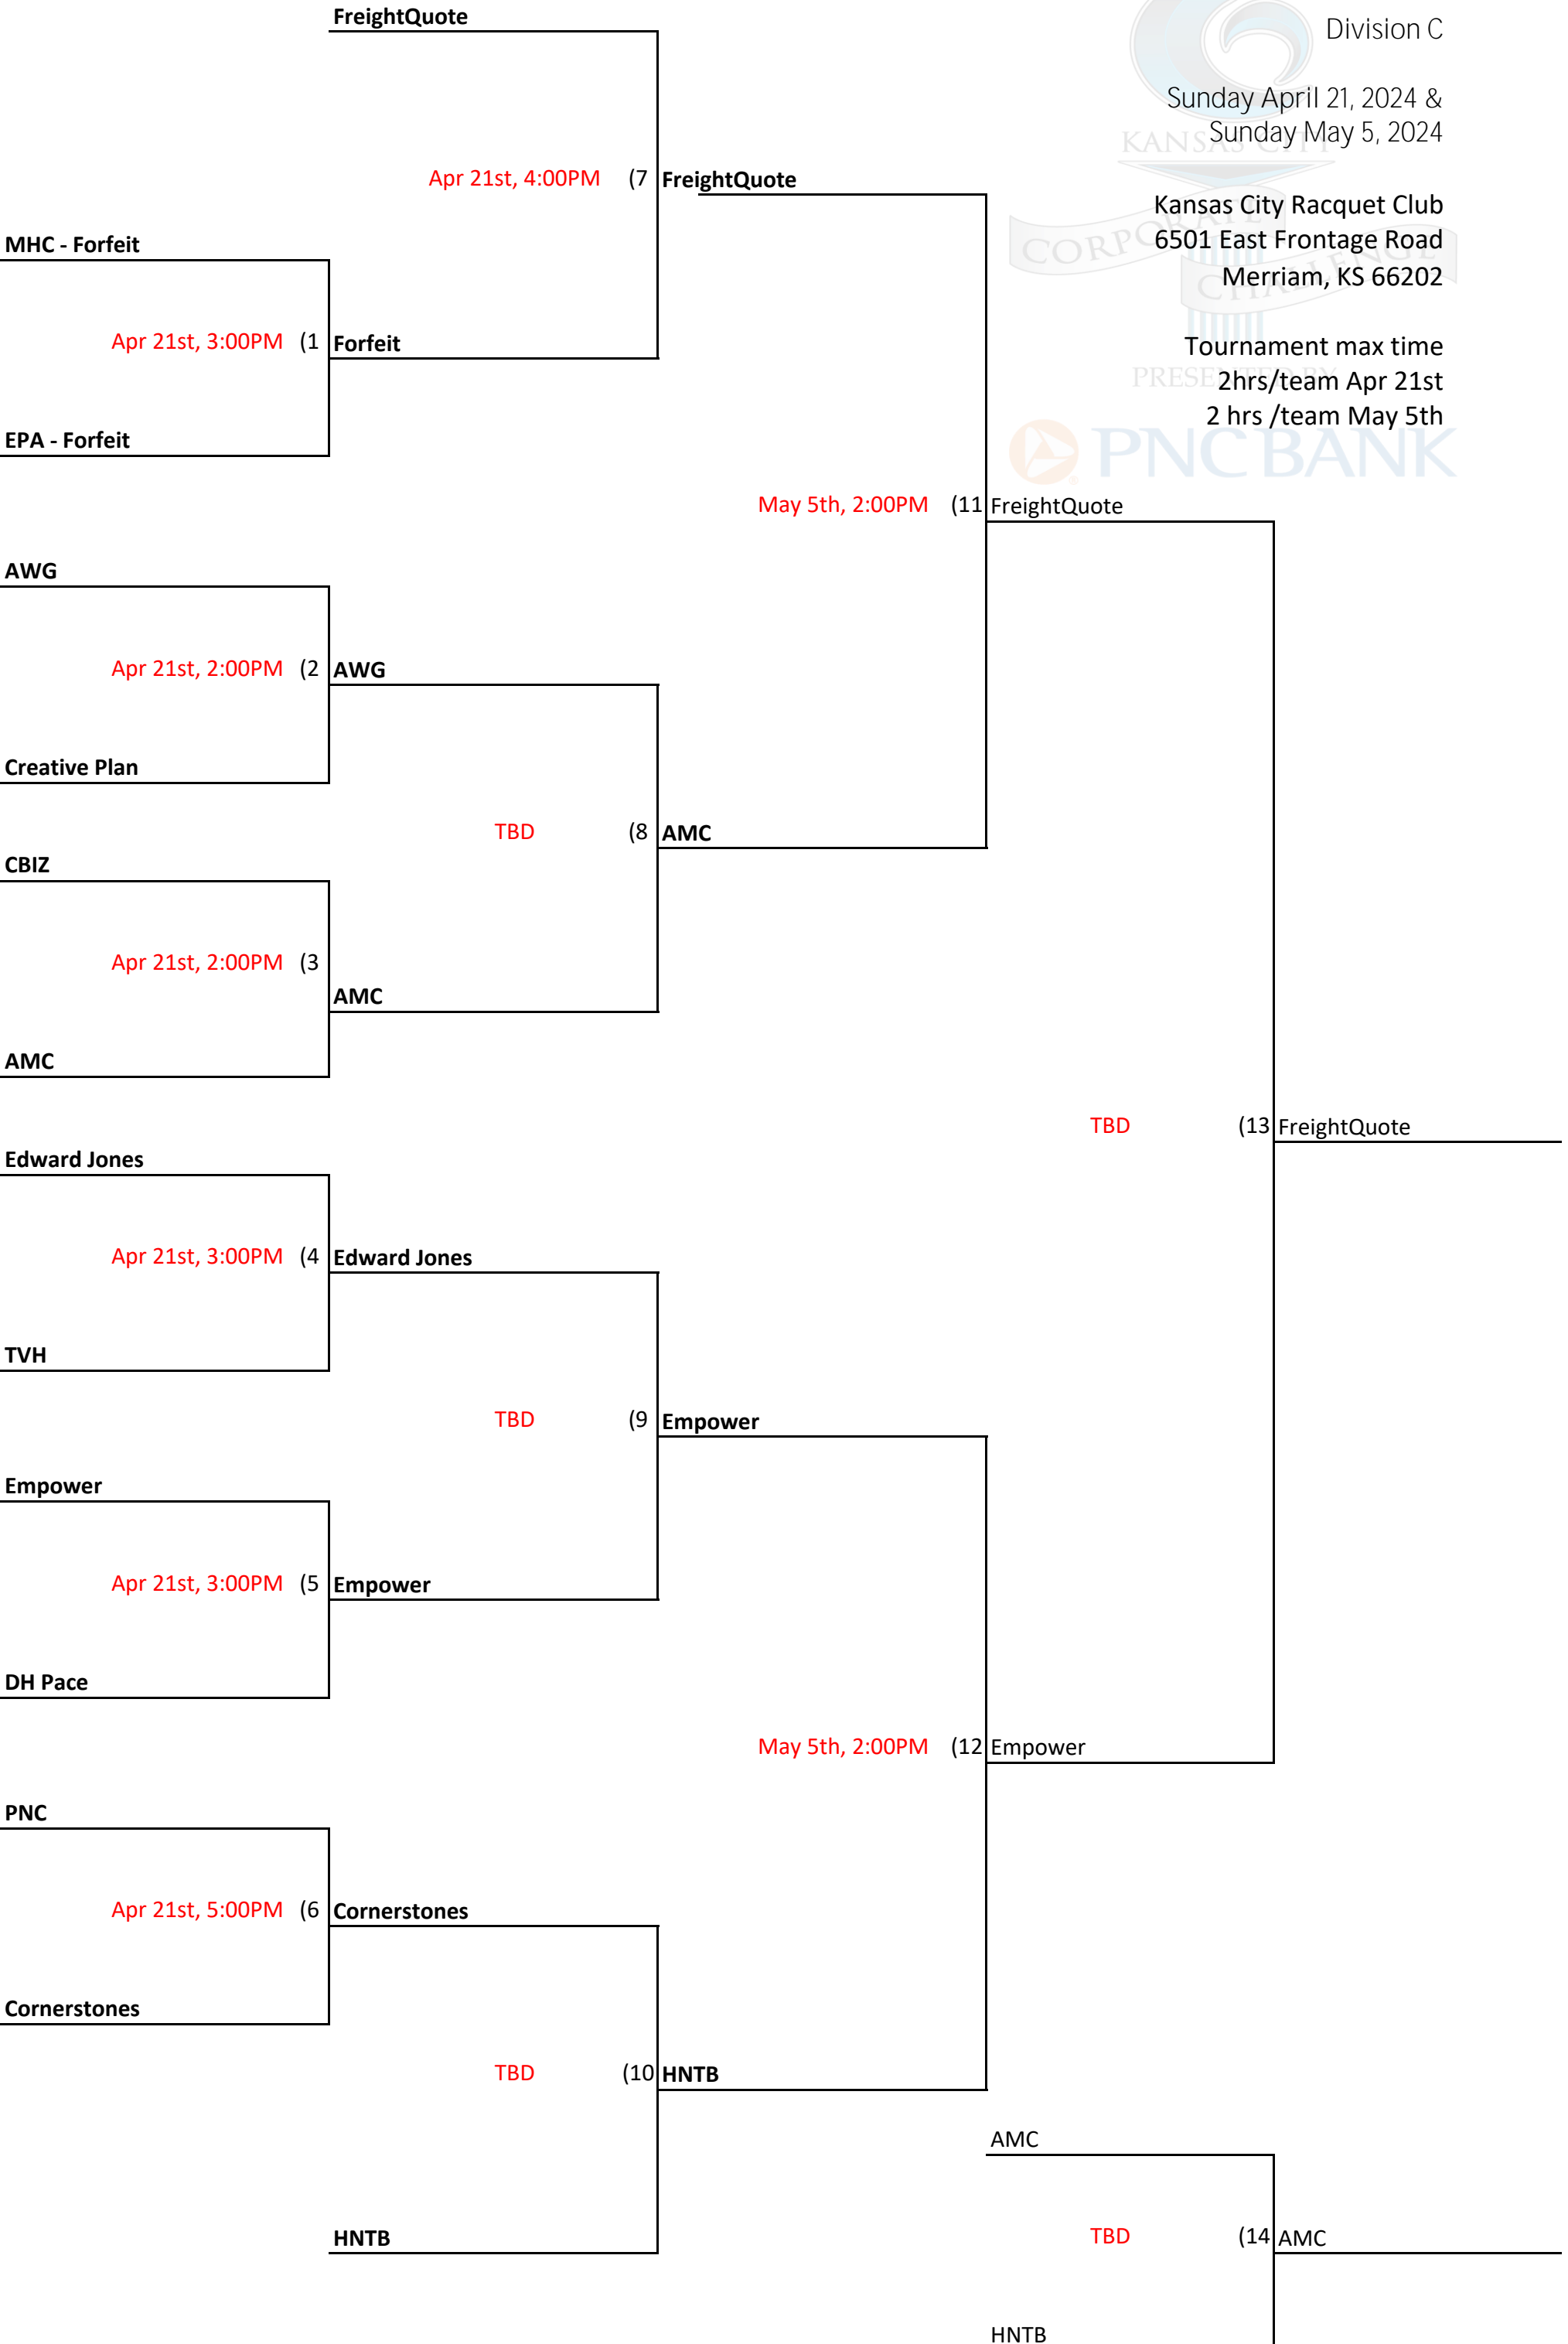

Veterans United

Apr 28th, 3:00PM (8)

CrossFirst

DRI

Apr 28th, 2:00PM (1)

CrossFirst

CrossFirst

May 5th, 4:00PM (12)