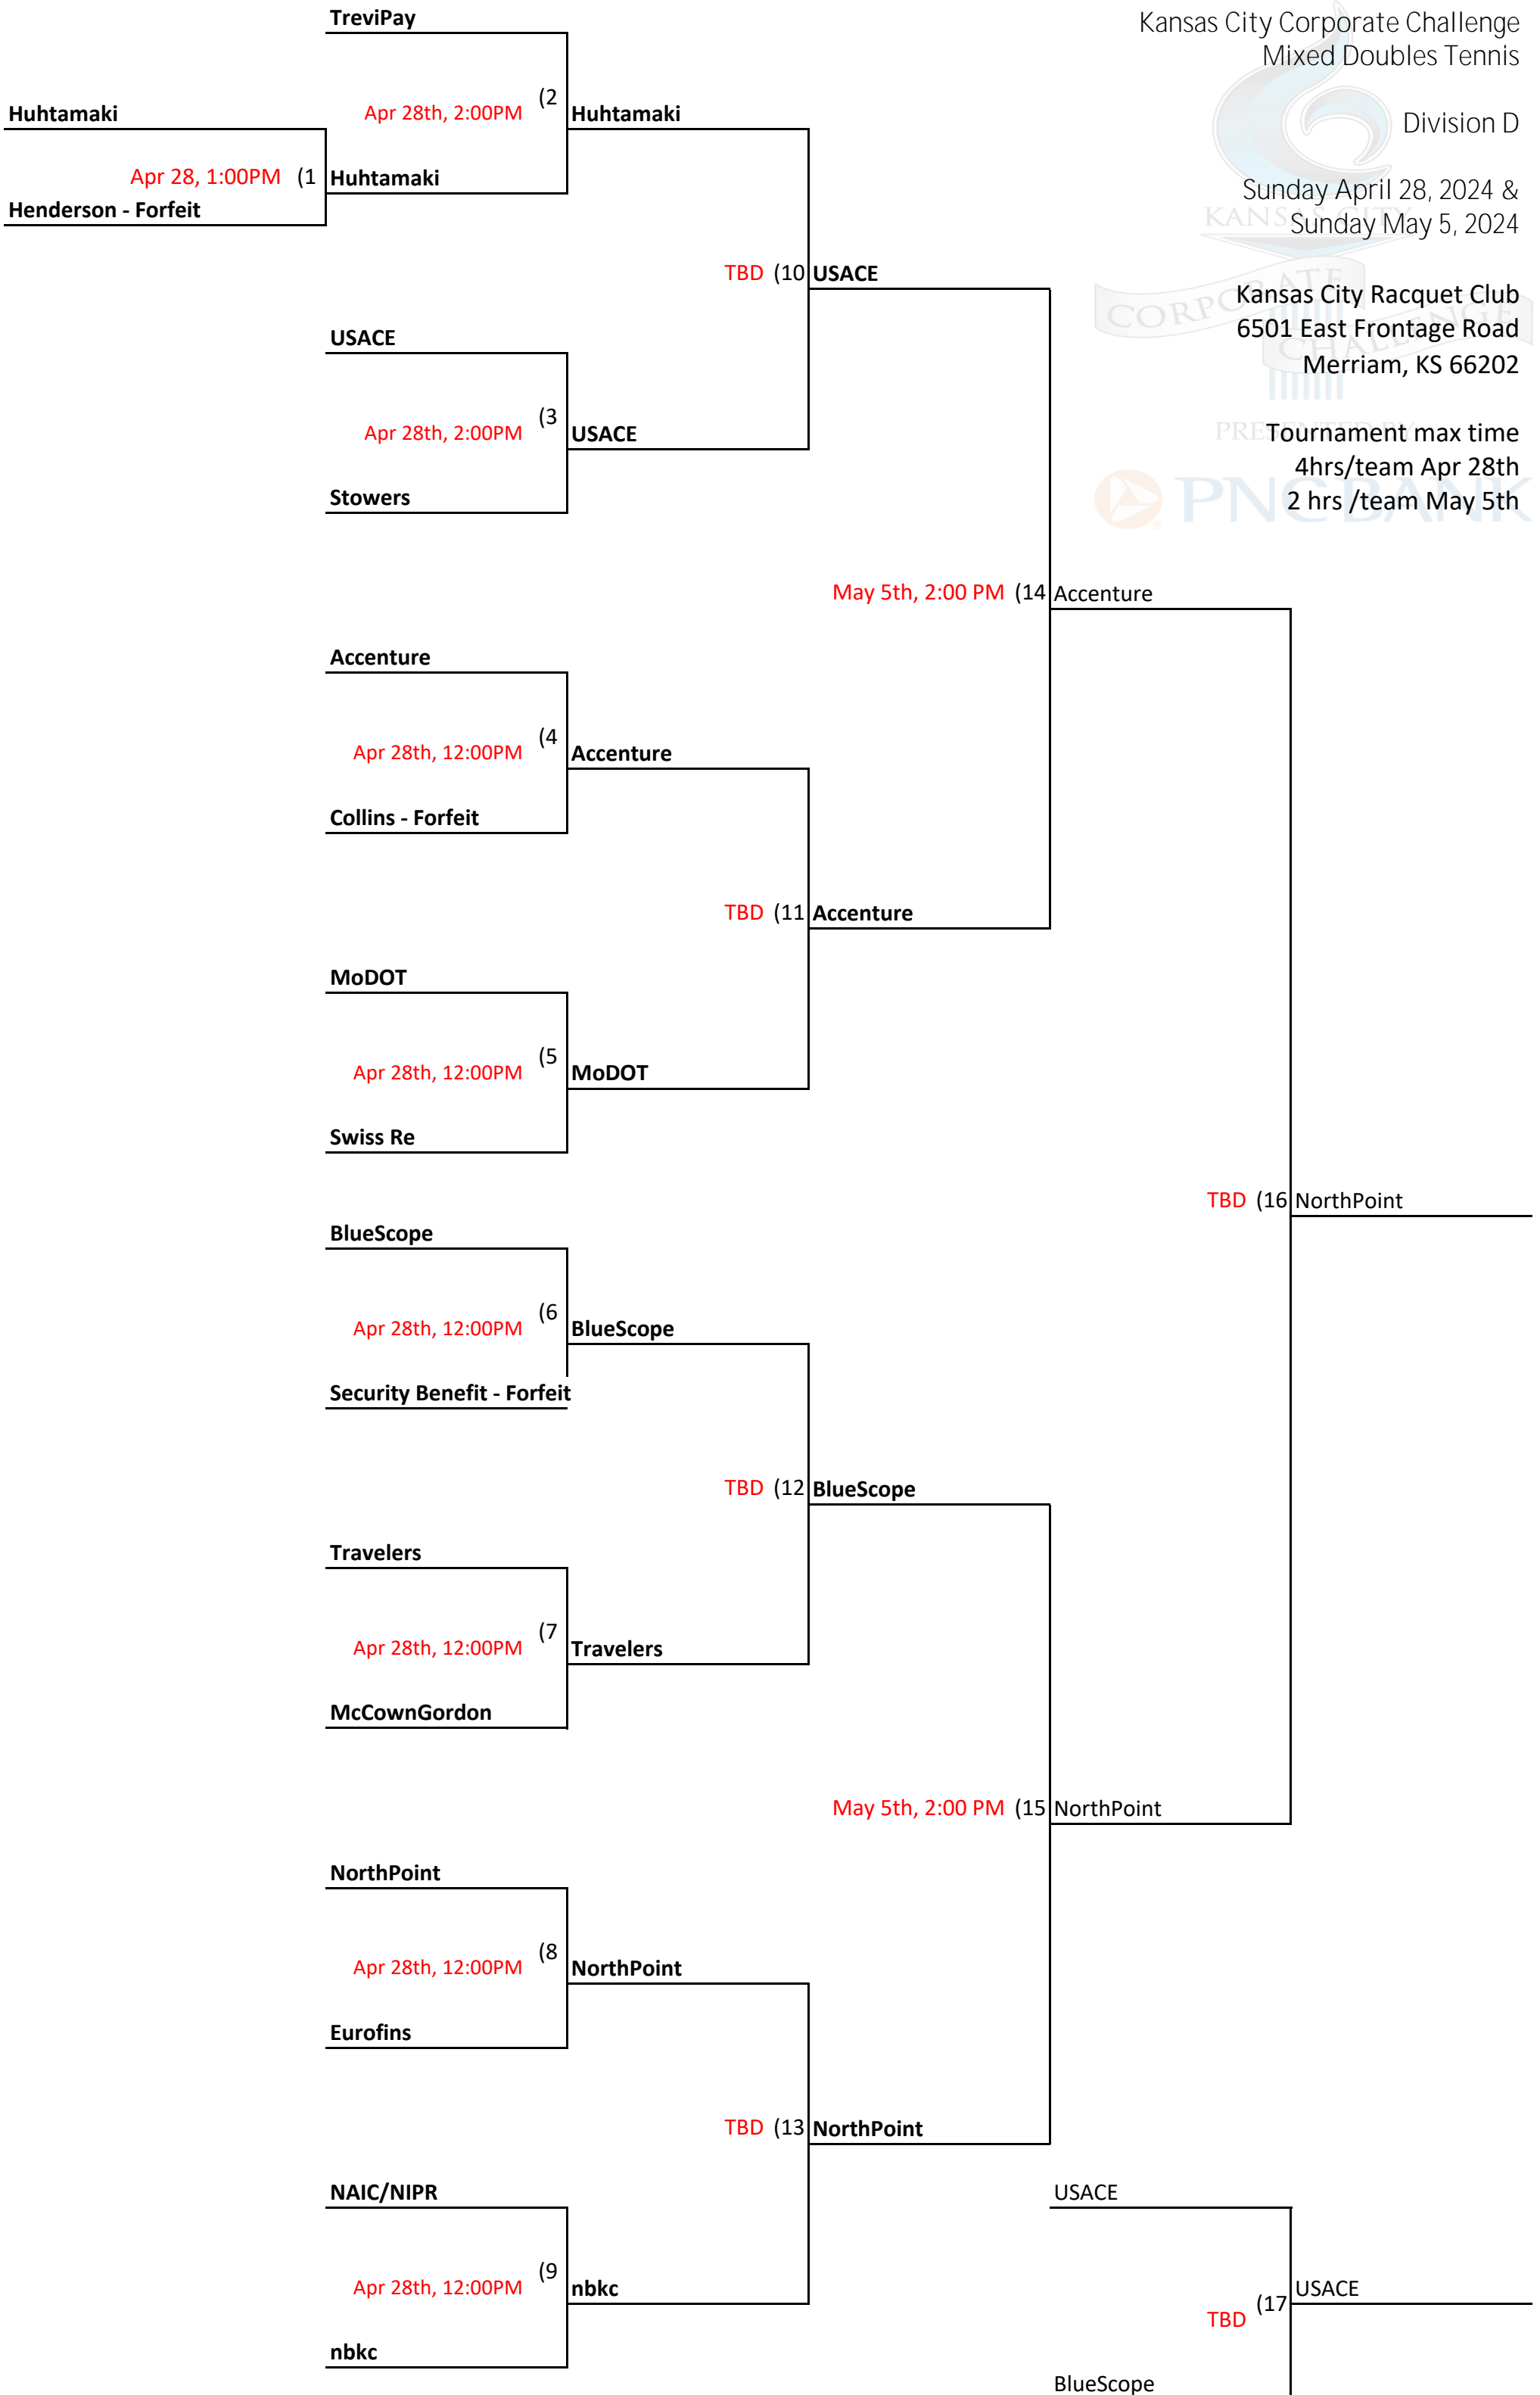

Kansas City Corporate Challenge
Mixed Doubles Tennis

Division C

Sunday April 21, 2024 &
Sunday May 5, 2024

Kansas City Racquet Club
6501 East Frontage Road
Merriam, KS 66202

Tournament max time
2hrs/team Apr 21st
2 hrs /team May 5th