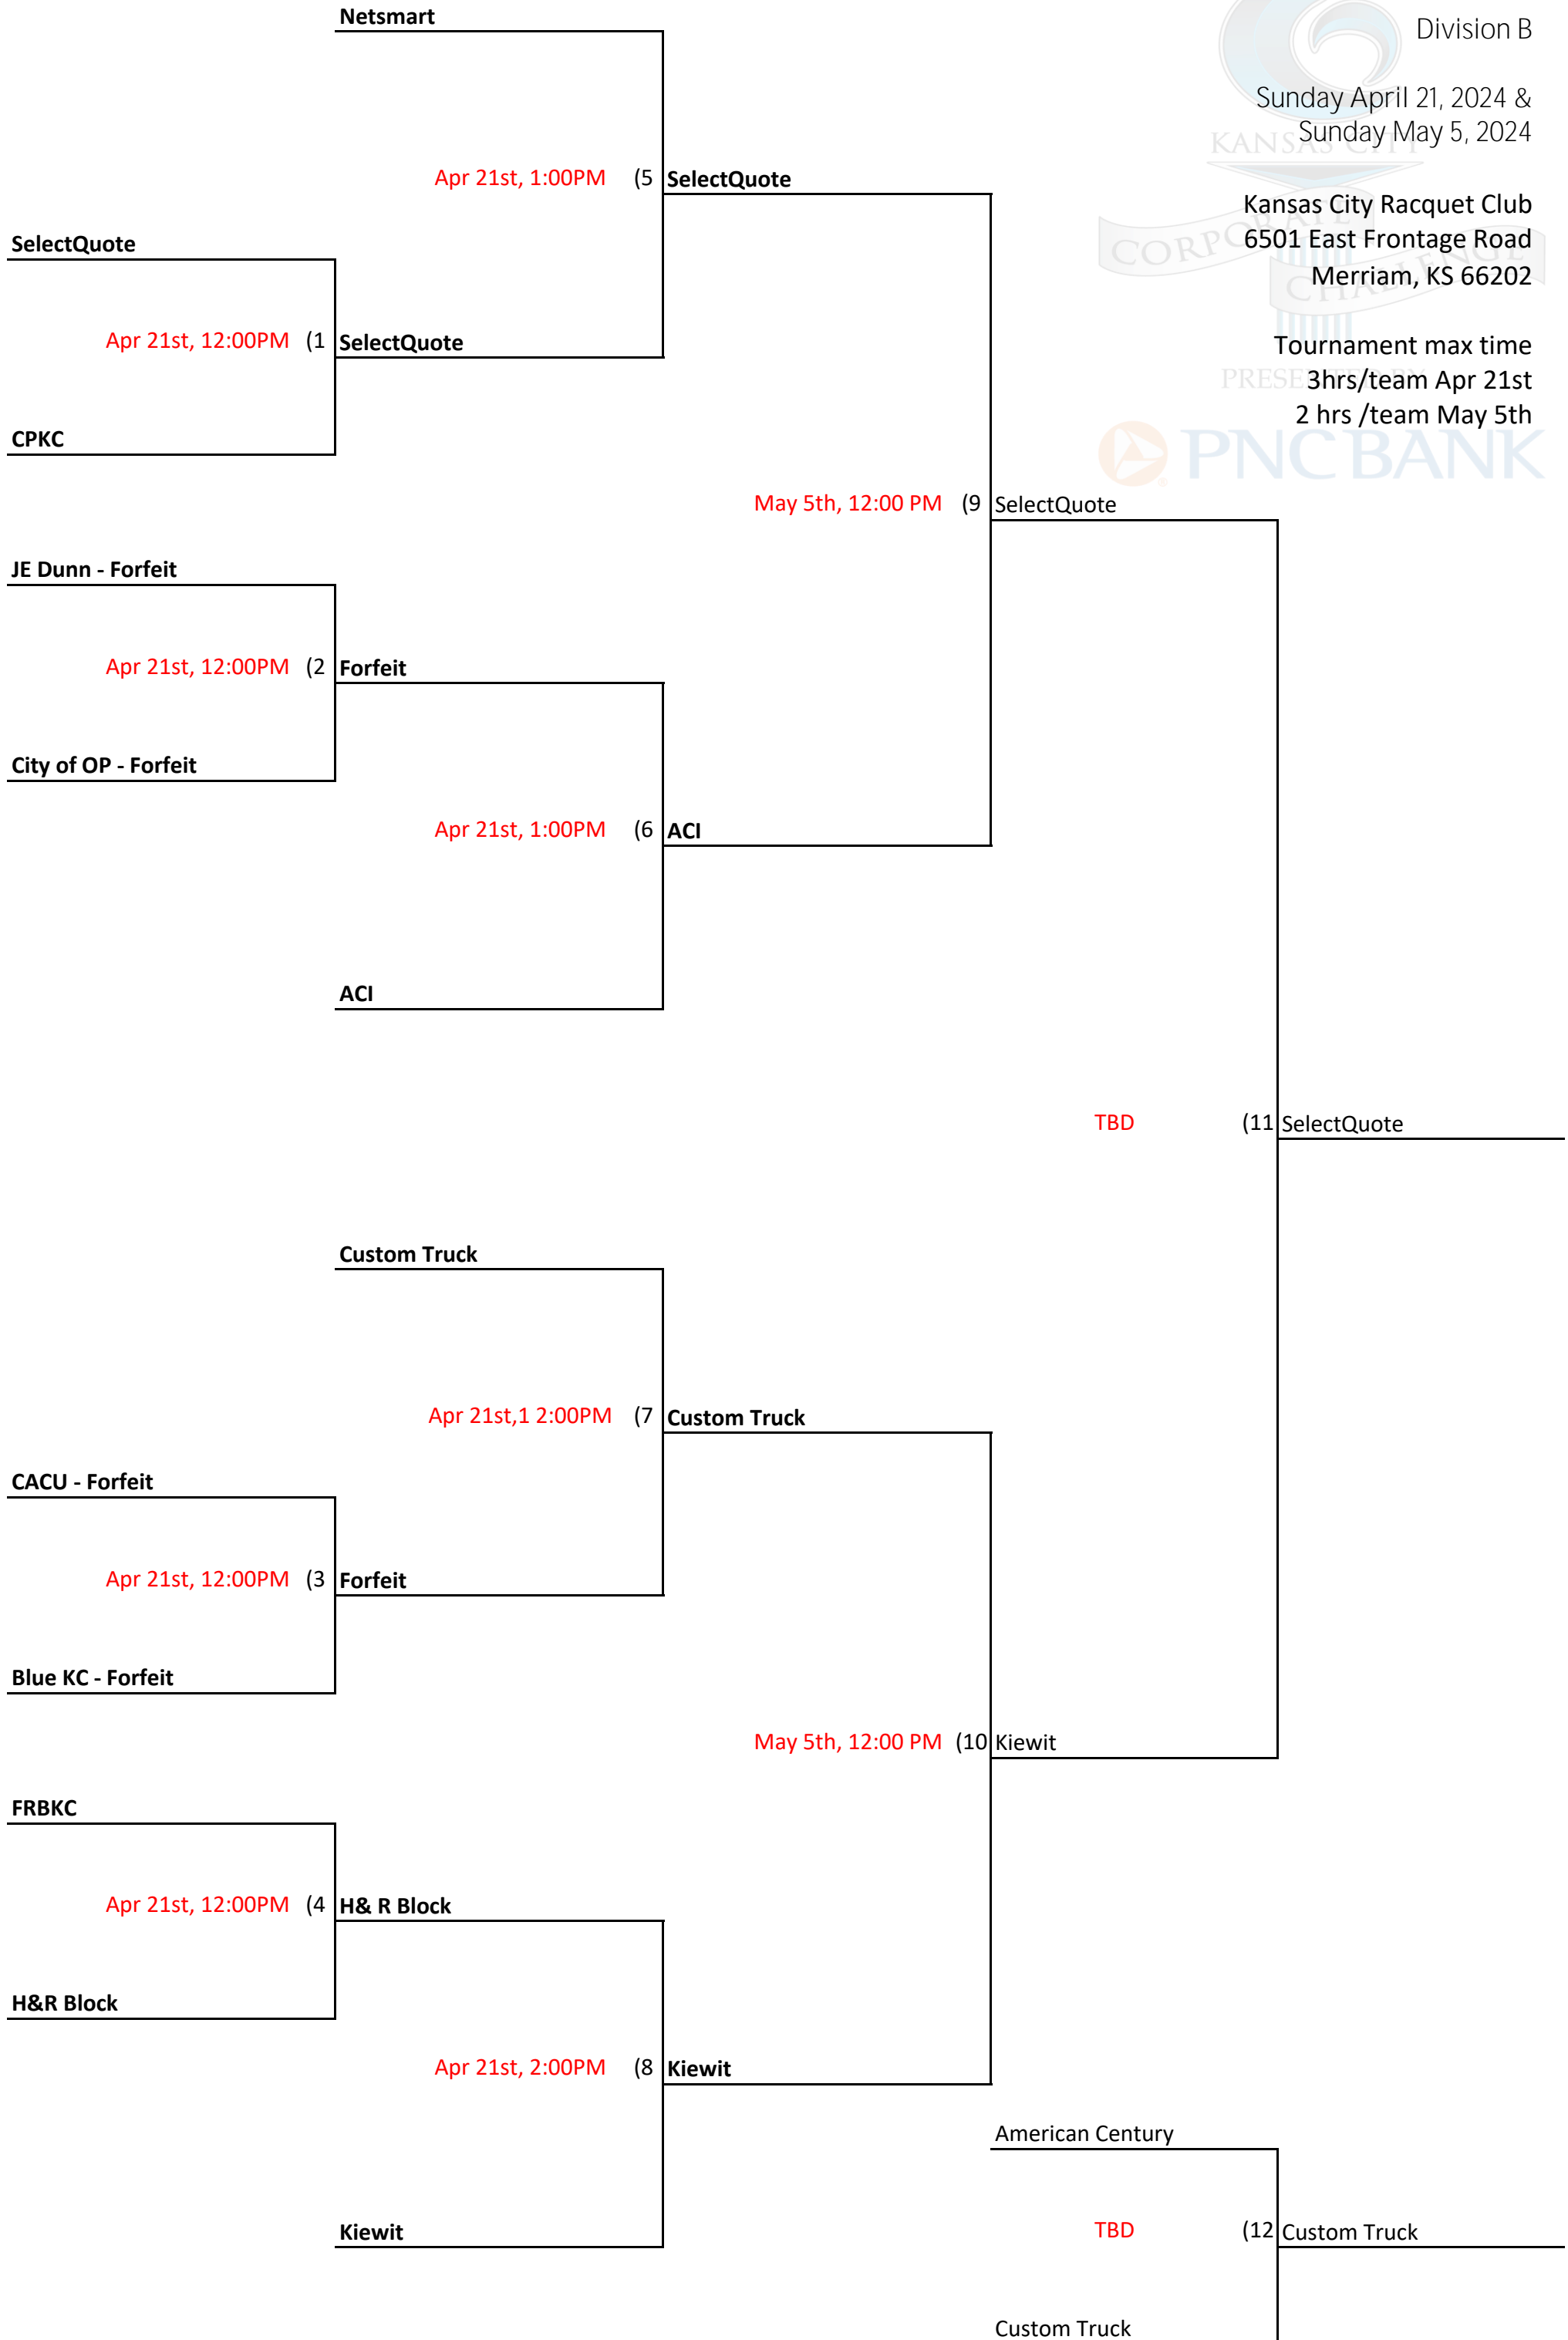

Kansas City Corporate Challenge
Mixed Doubles Tennis

Division A

Sunday April 21, 2024 &
Sunday May 5, 2024

Kansas City Racquet Club
6501 East Frontage Road
Merriam, KS 66202

Tournament max time
2hrs/team Apr 21st
2 hrs /team May 5th