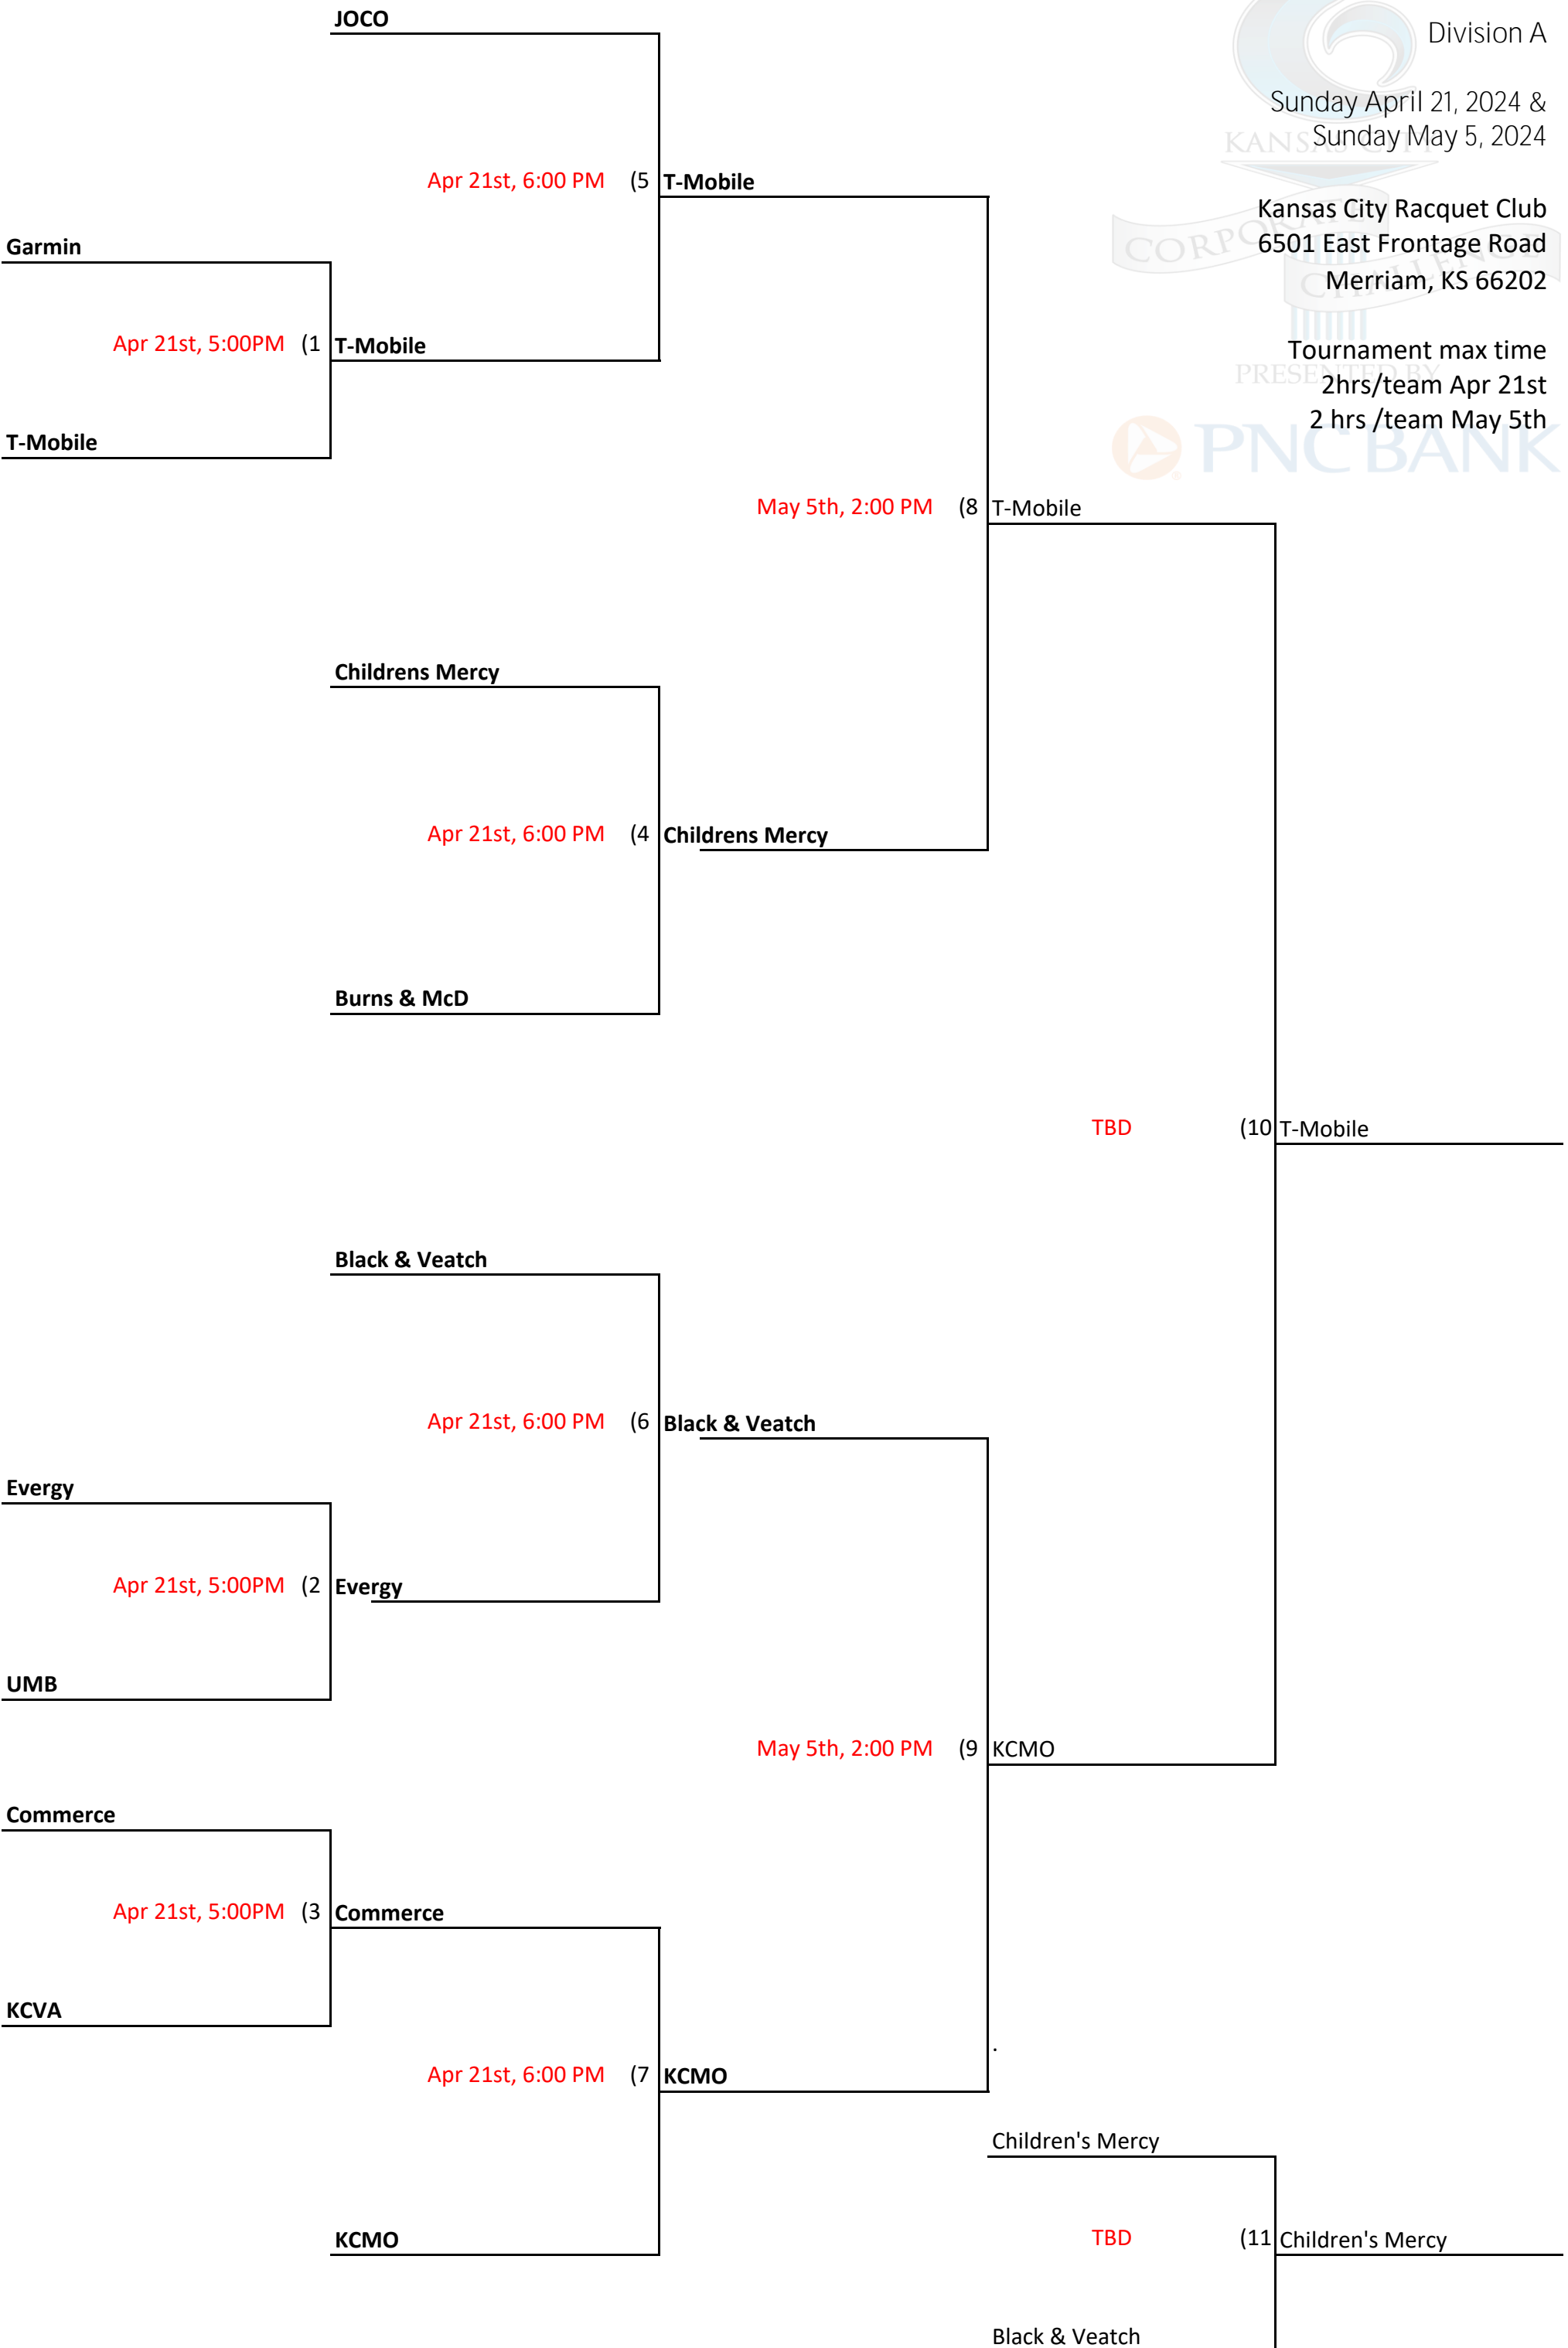

Kansas City Corporate Challenge
Mixed Doubles Tennis

Division A

Sunday April 21, 2024 &
Sunday May 5, 2024

Kansas City Racquet Club
6501 East Frontage Road
Merriam, KS 66202

Tournament max time
2hrs/team Apr 21st
2 hrs /team May 5th