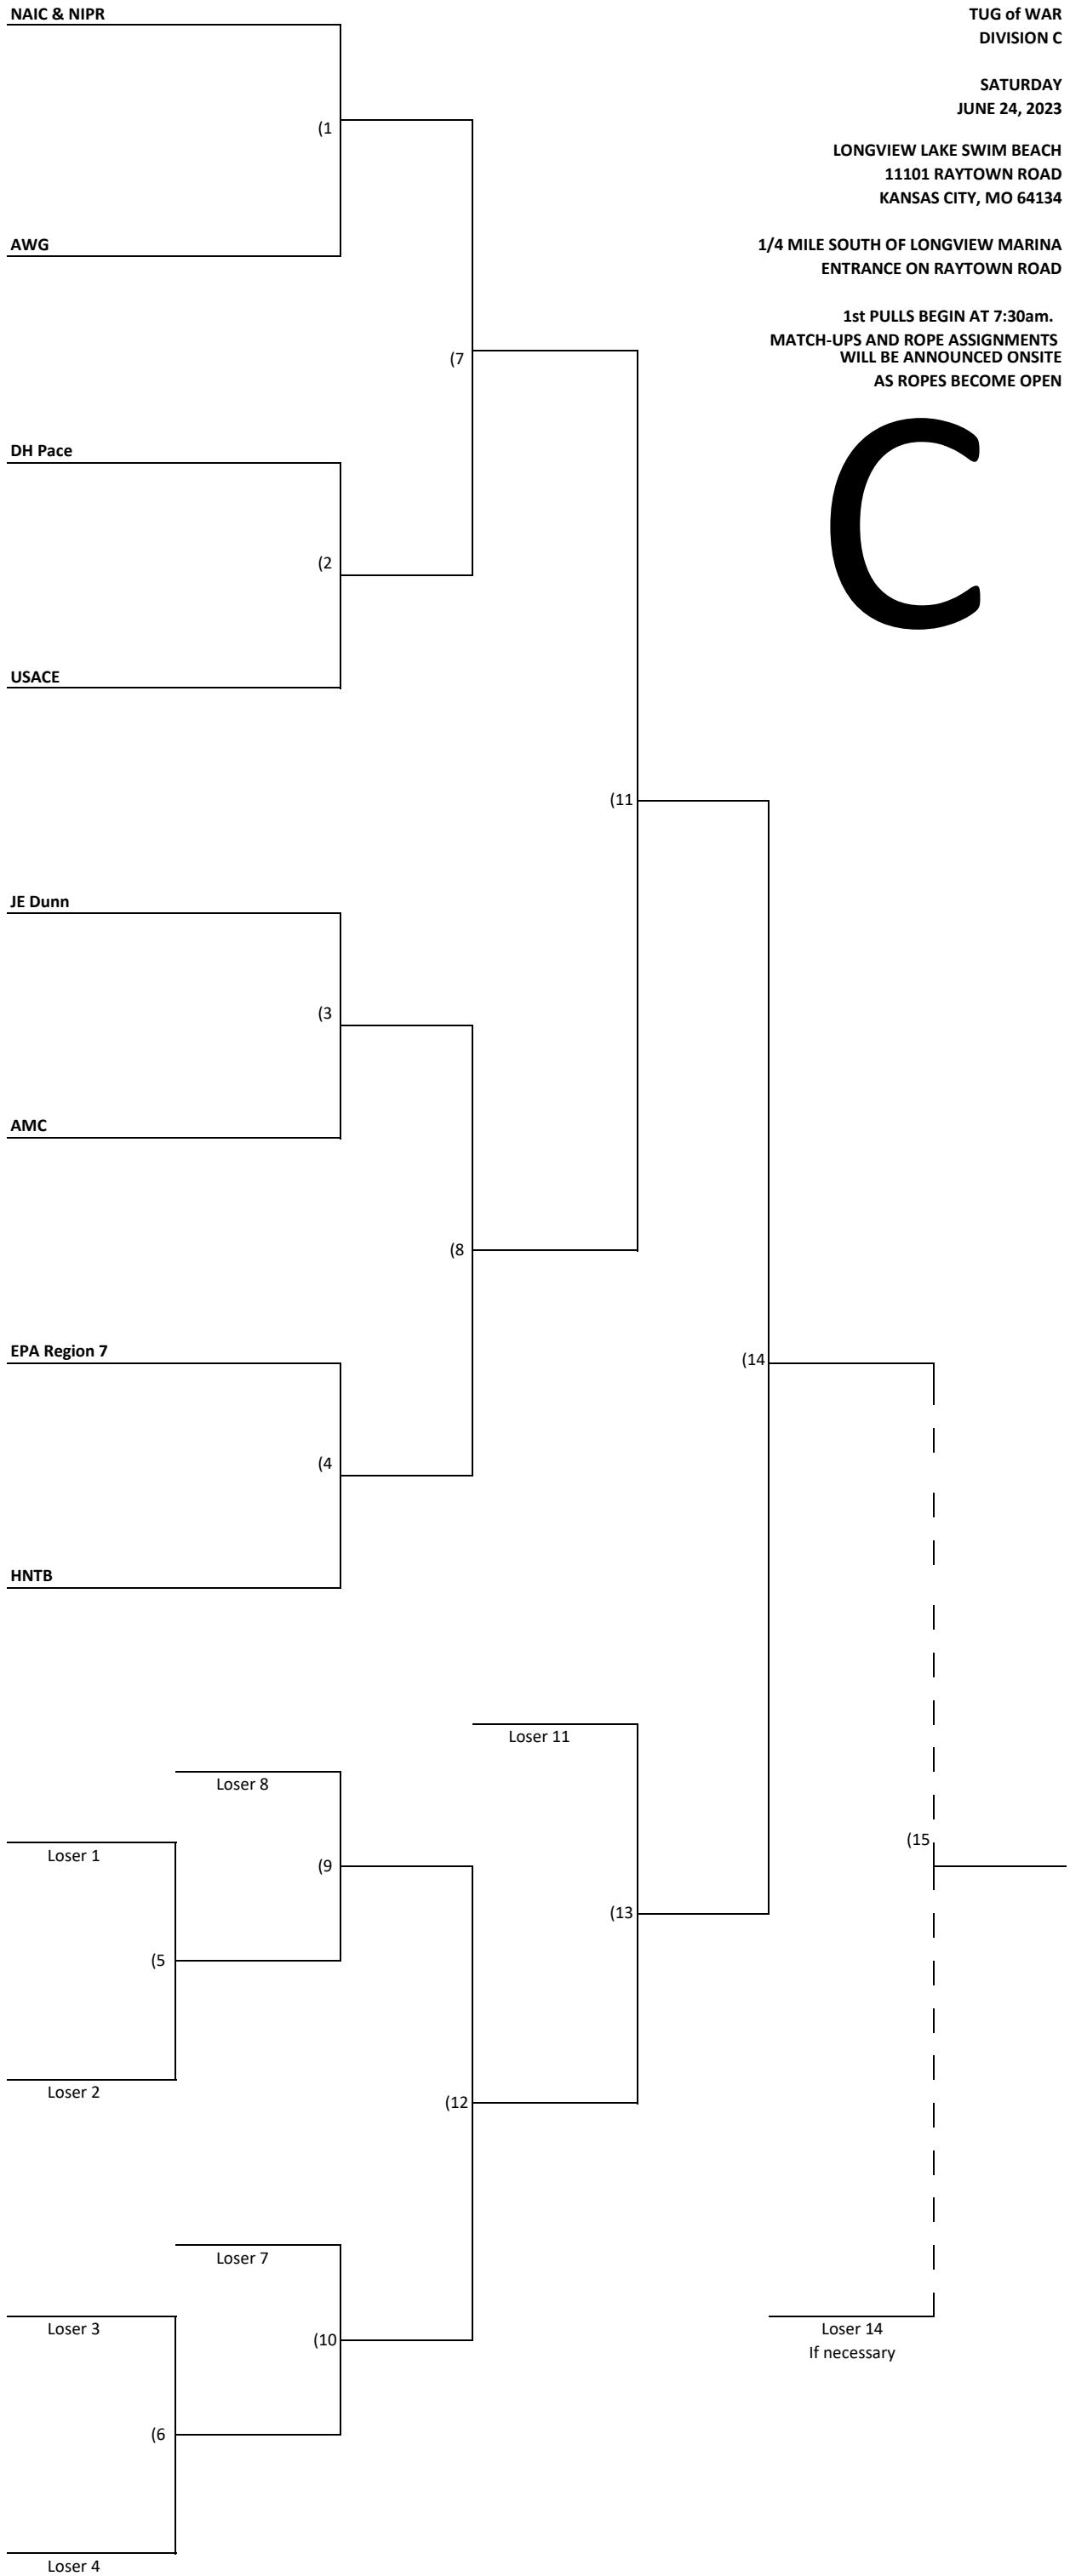

KANSAS CITY CORPORATE CHALLENGE

TUG of WAR
DIVISION C

SATURDAY
JUNE 24, 2023

LONGVIEW LAKE SWIM BEACH
11101 RAYTOWN ROAD
KANSAS CITY, MO 64134

1/4 MILE SOUTH OF LONGVIEW MARINA
ENTRANCE ON RAYTOWN ROAD

1st PULLS BEGIN AT 7:30am.
MATCH-UPS AND ROPE ASSIGNMENTS
WILL BE ANNOUNCED ONSITE
AS ROPES BECOME OPEN