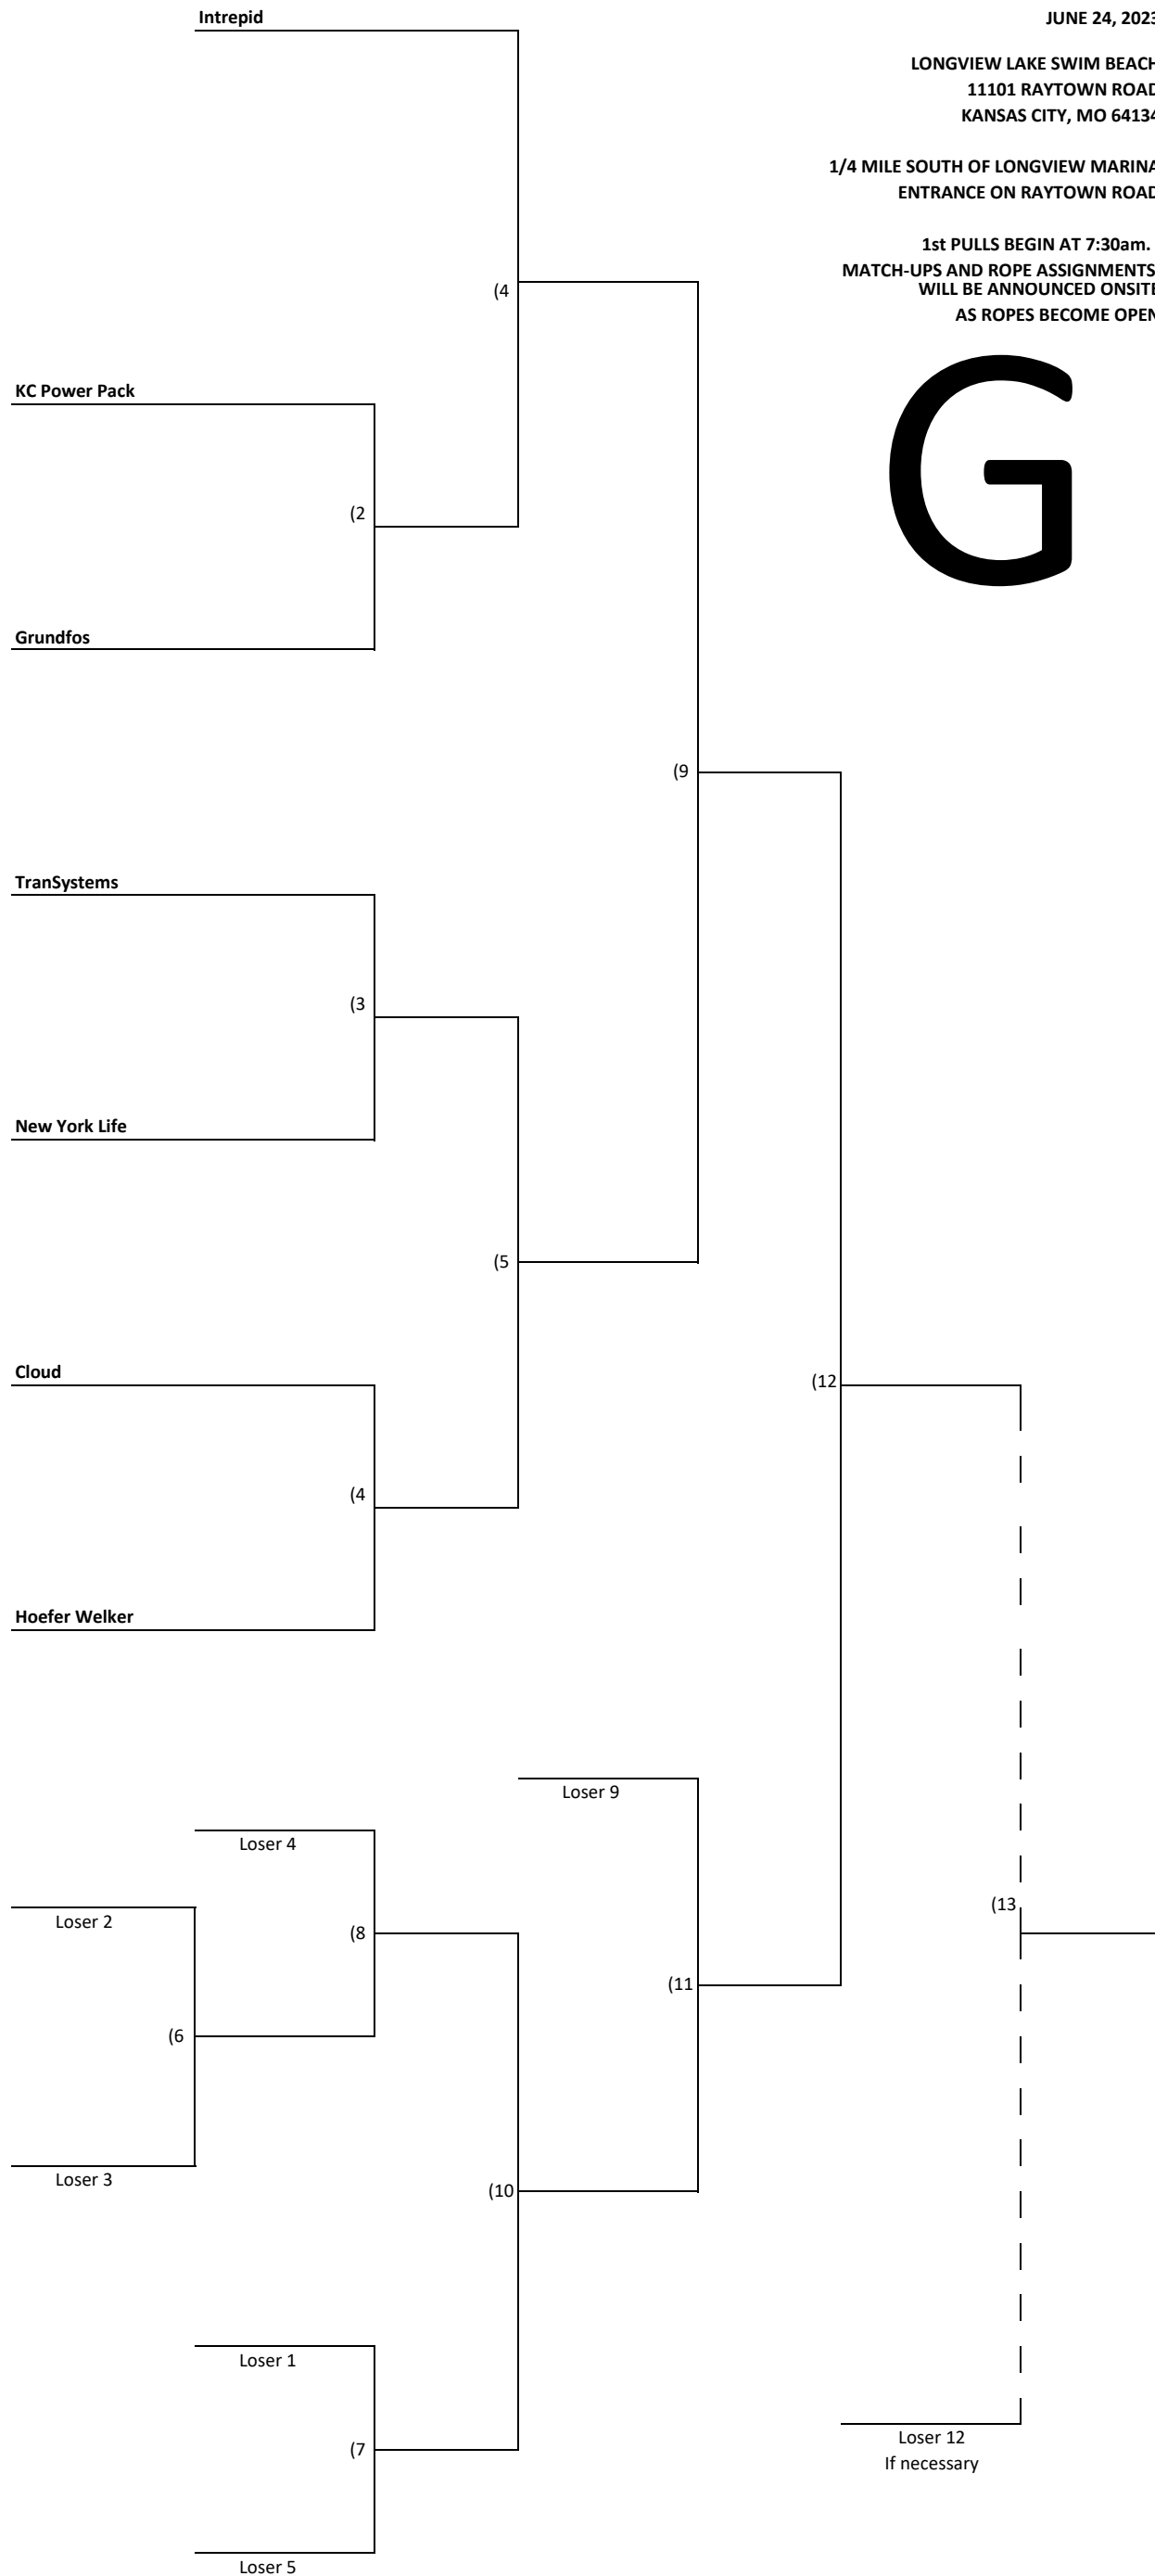

KANSAS CITY CORPORATE CHALLENGE
TUG of WAR
DIVISION G

SATURDAY
JUNE 24, 2023

LONGVIEW LAKE SWIM BEACH
11101 RAYTOWN ROAD
KANSAS CITY, MO 64134

1/4 MILE SOUTH OF LONGVIEW MARINA
ENTRANCE ON RAYTOWN ROAD

1st PULLS BEGIN AT 7:30am.
MATCH-UPS AND ROPE ASSIGNMENTS
WILL BE ANNOUNCED ONSITE
AS ROPES BECOME OPEN