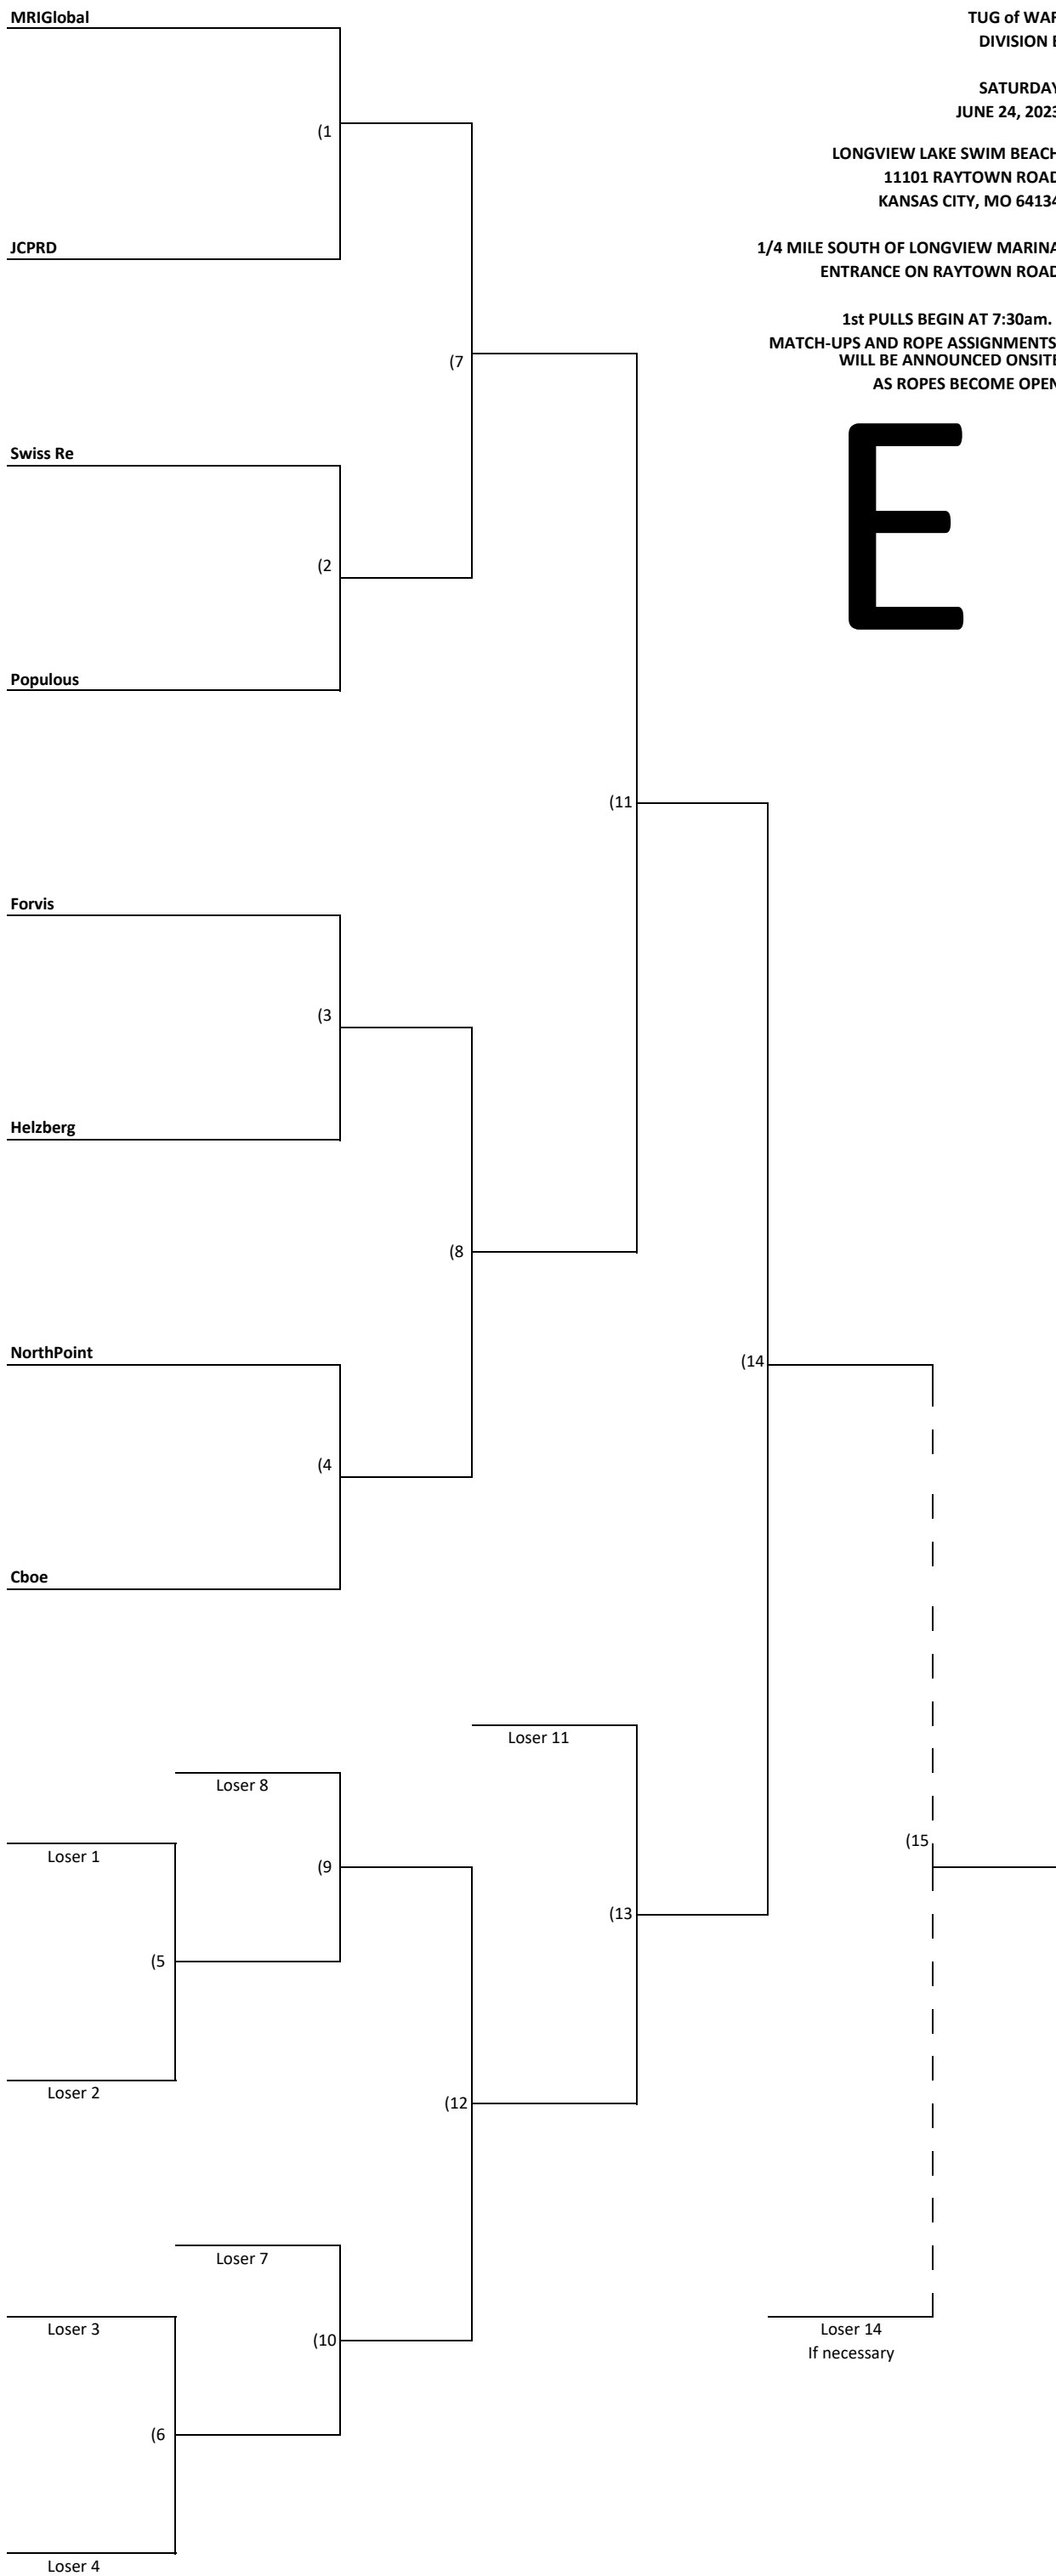

KANSAS CITY CORPORATE CHALLENGE

TUG of WAR
DIVISION E

SATURDAY
JUNE 24, 2023

LONGVIEW LAKE SWIM BEACH
11101 RAYTOWN ROAD
KANSAS CITY, MO 64134

1/4 MILE SOUTH OF LONGVIEW MARINA
ENTRANCE ON RAYTOWN ROAD

1st PULLS BEGIN AT 7:30am.
MATCH-UPS AND ROPE ASSIGNMENTS
WILL BE ANNOUNCED ONSITE
AS ROPES BECOME OPEN

E