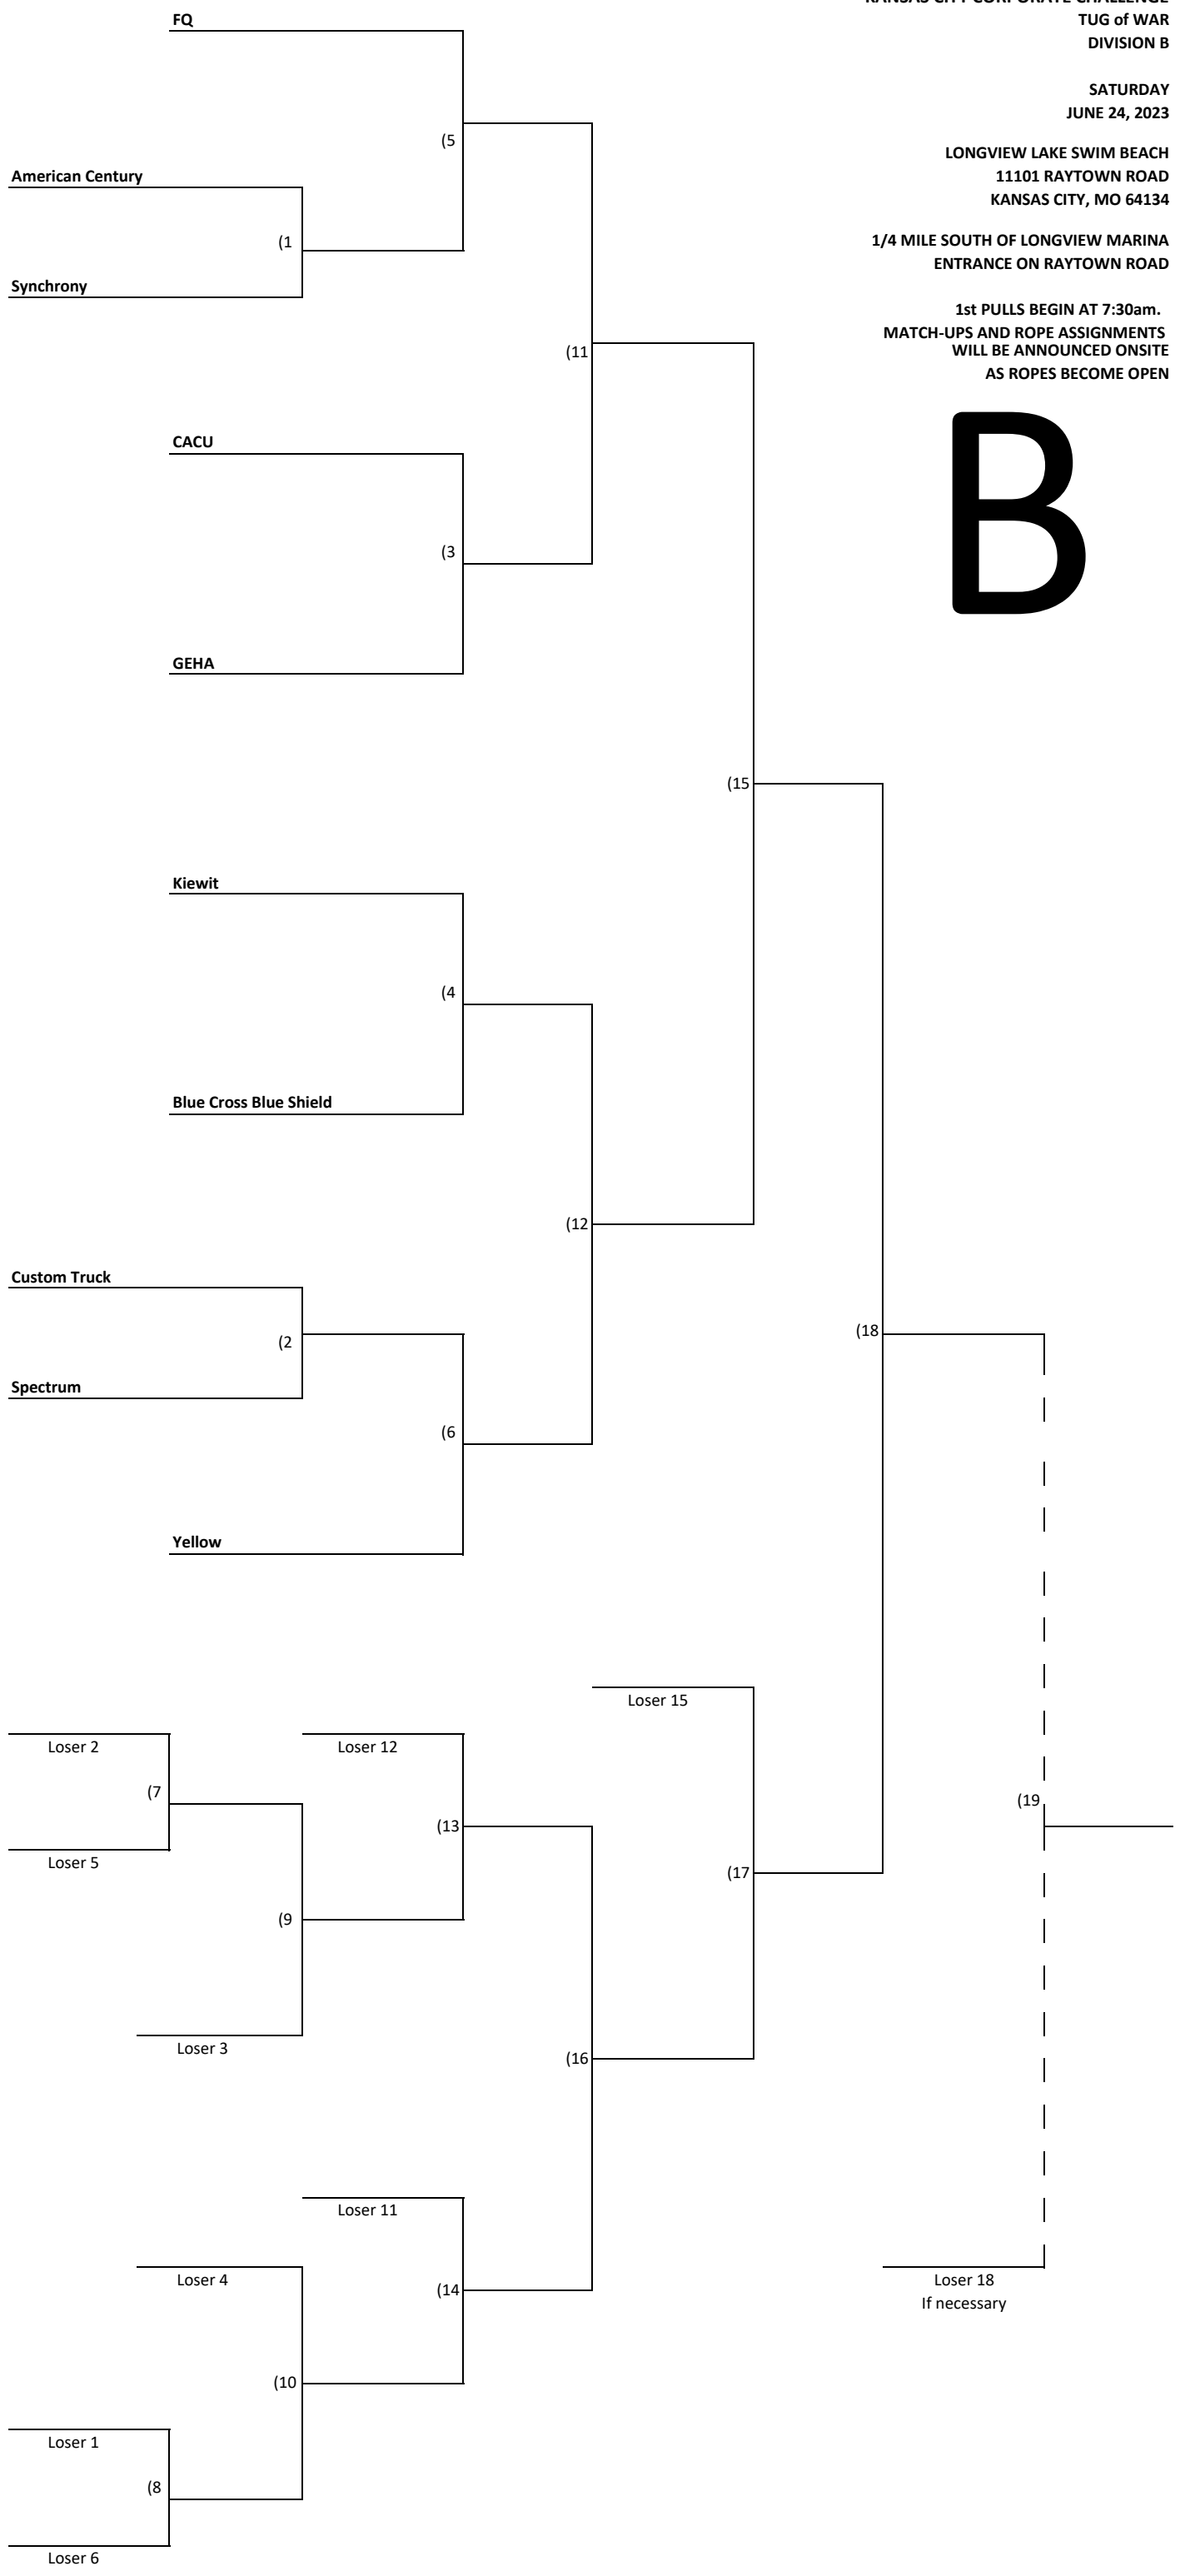

SATURDAY
JUNE 24, 2023

LONGVIEW LAKE SWIM BEACH
11101 RAYTOWN ROAD
KANSAS CITY, MO 64134

1/4 MILE SOUTH OF LONGVIEW MARINA
ENTRANCE ON RAYTOWN ROAD

1st PULLS BEGIN AT 7:30am.
MATCH-UPS AND ROPE ASSIGNMENTS
WILL BE ANNOUNCED ONSITE
AS ROPES BECOME OPEN

B