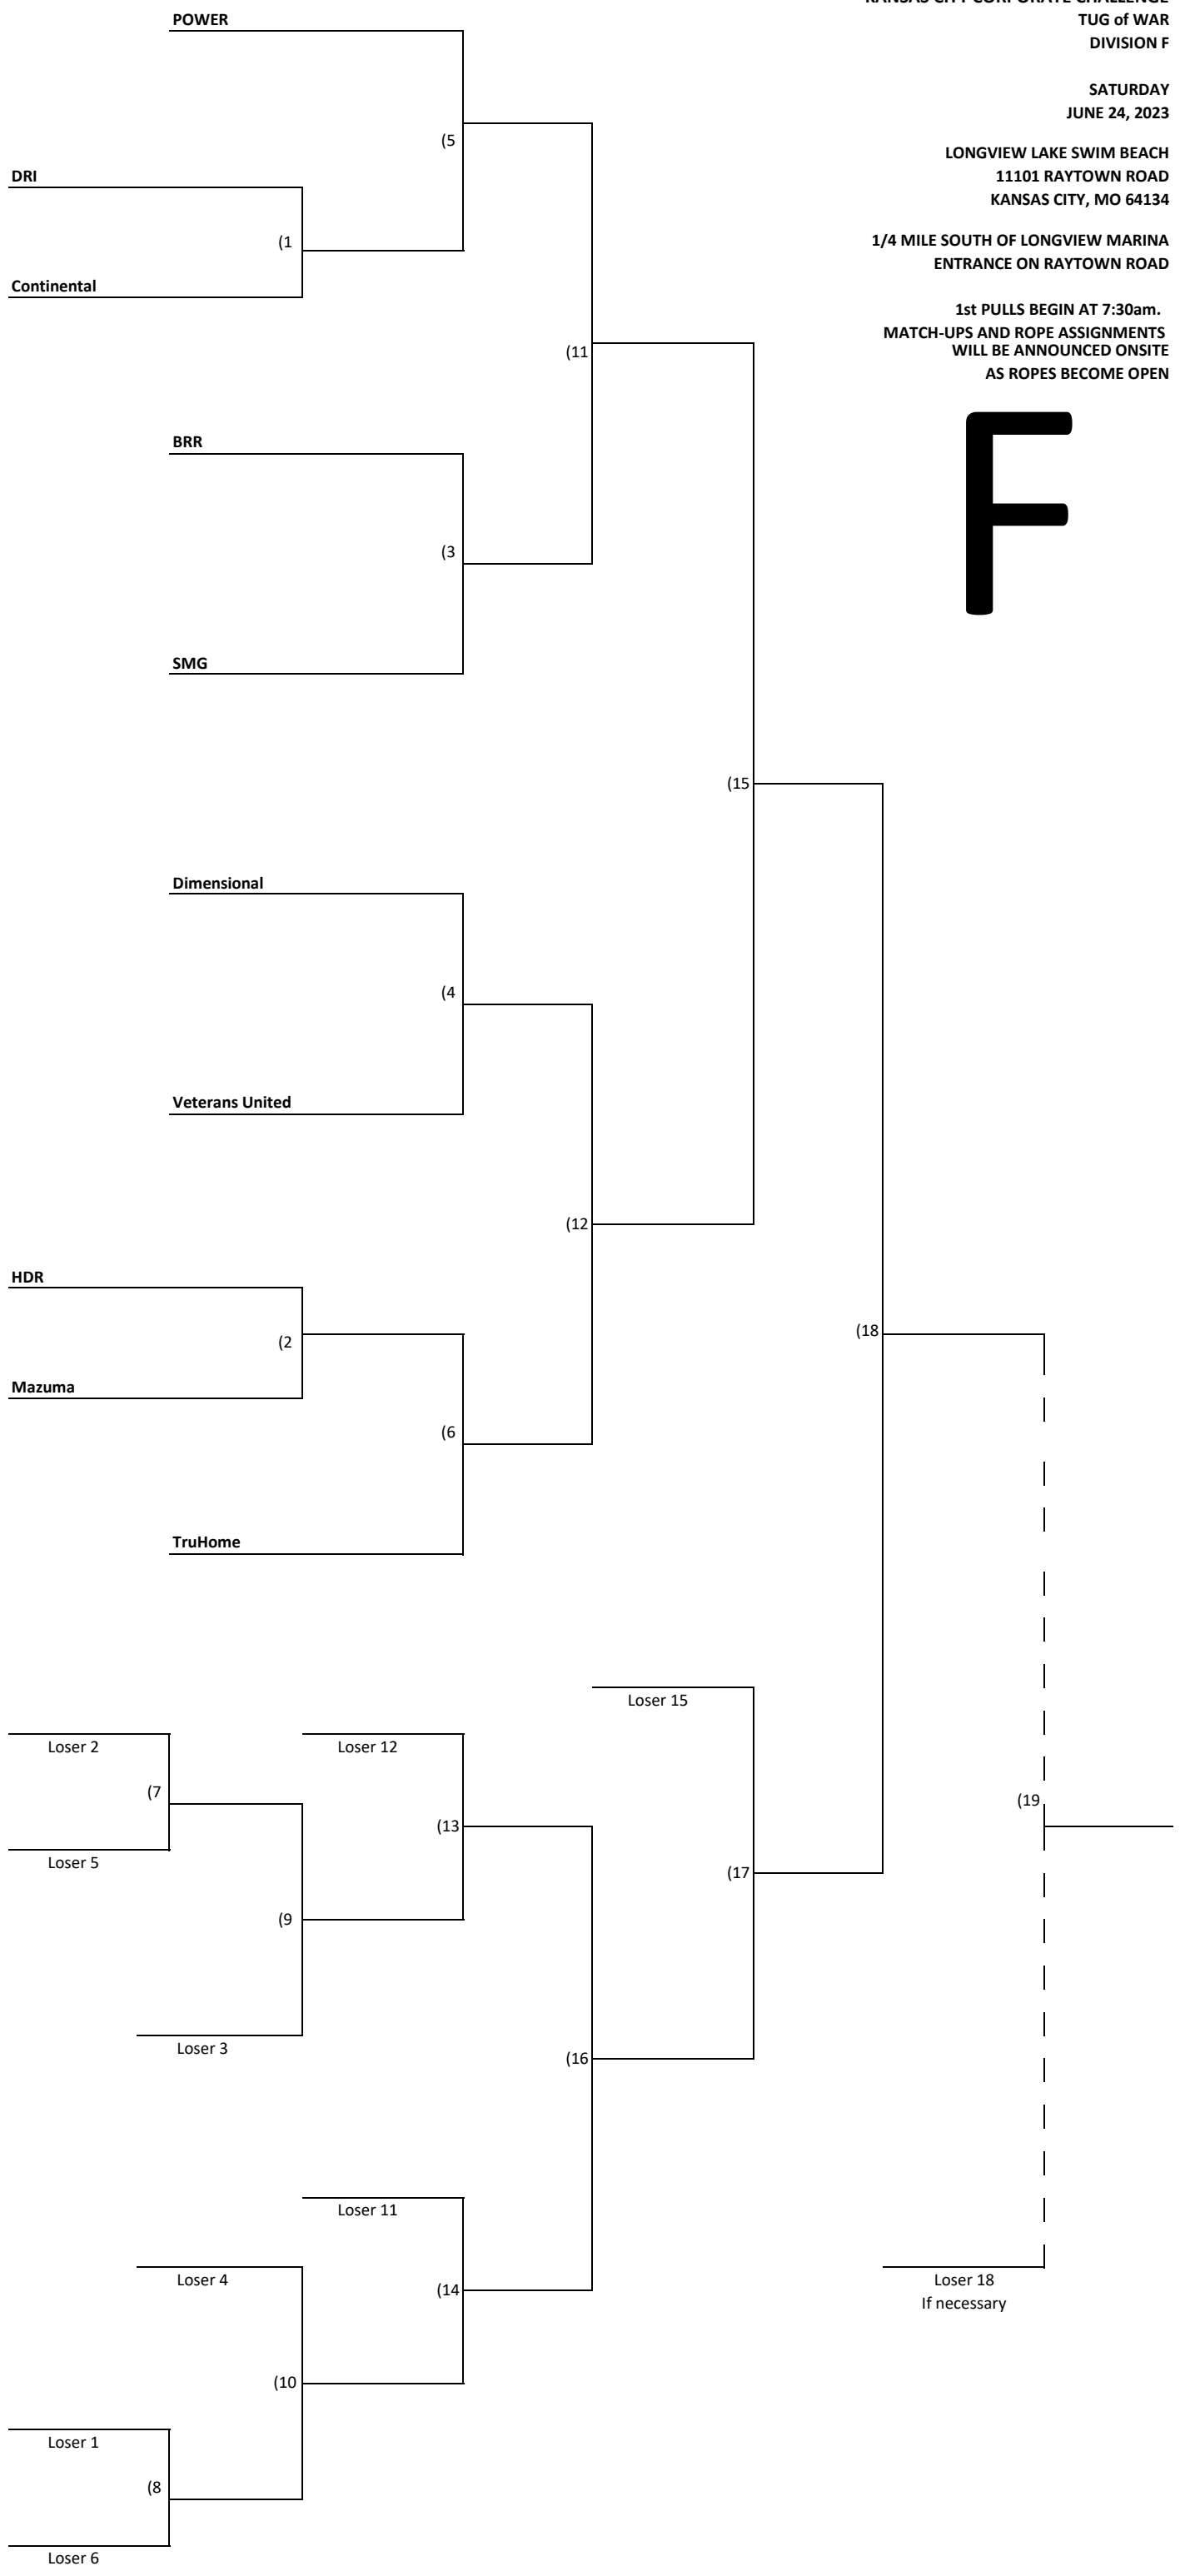

KANSAS CITY CORPORATE CHALLENGE
TUG of WAR
DIVISION F

SATURDAY
JUNE 24, 2023

LONGVIEW LAKE SWIM BEACH
11101 RAYTOWN ROAD
KANSAS CITY, MO 64134

1/4 MILE SOUTH OF LONGVIEW MARINA
ENTRANCE ON RAYTOWN ROAD

1st PULLS BEGIN AT 7:30am.
MATCH-UPS AND ROPE ASSIGNMENTS
WILL BE ANNOUNCED ONSITE
AS ROPES BECOME OPEN