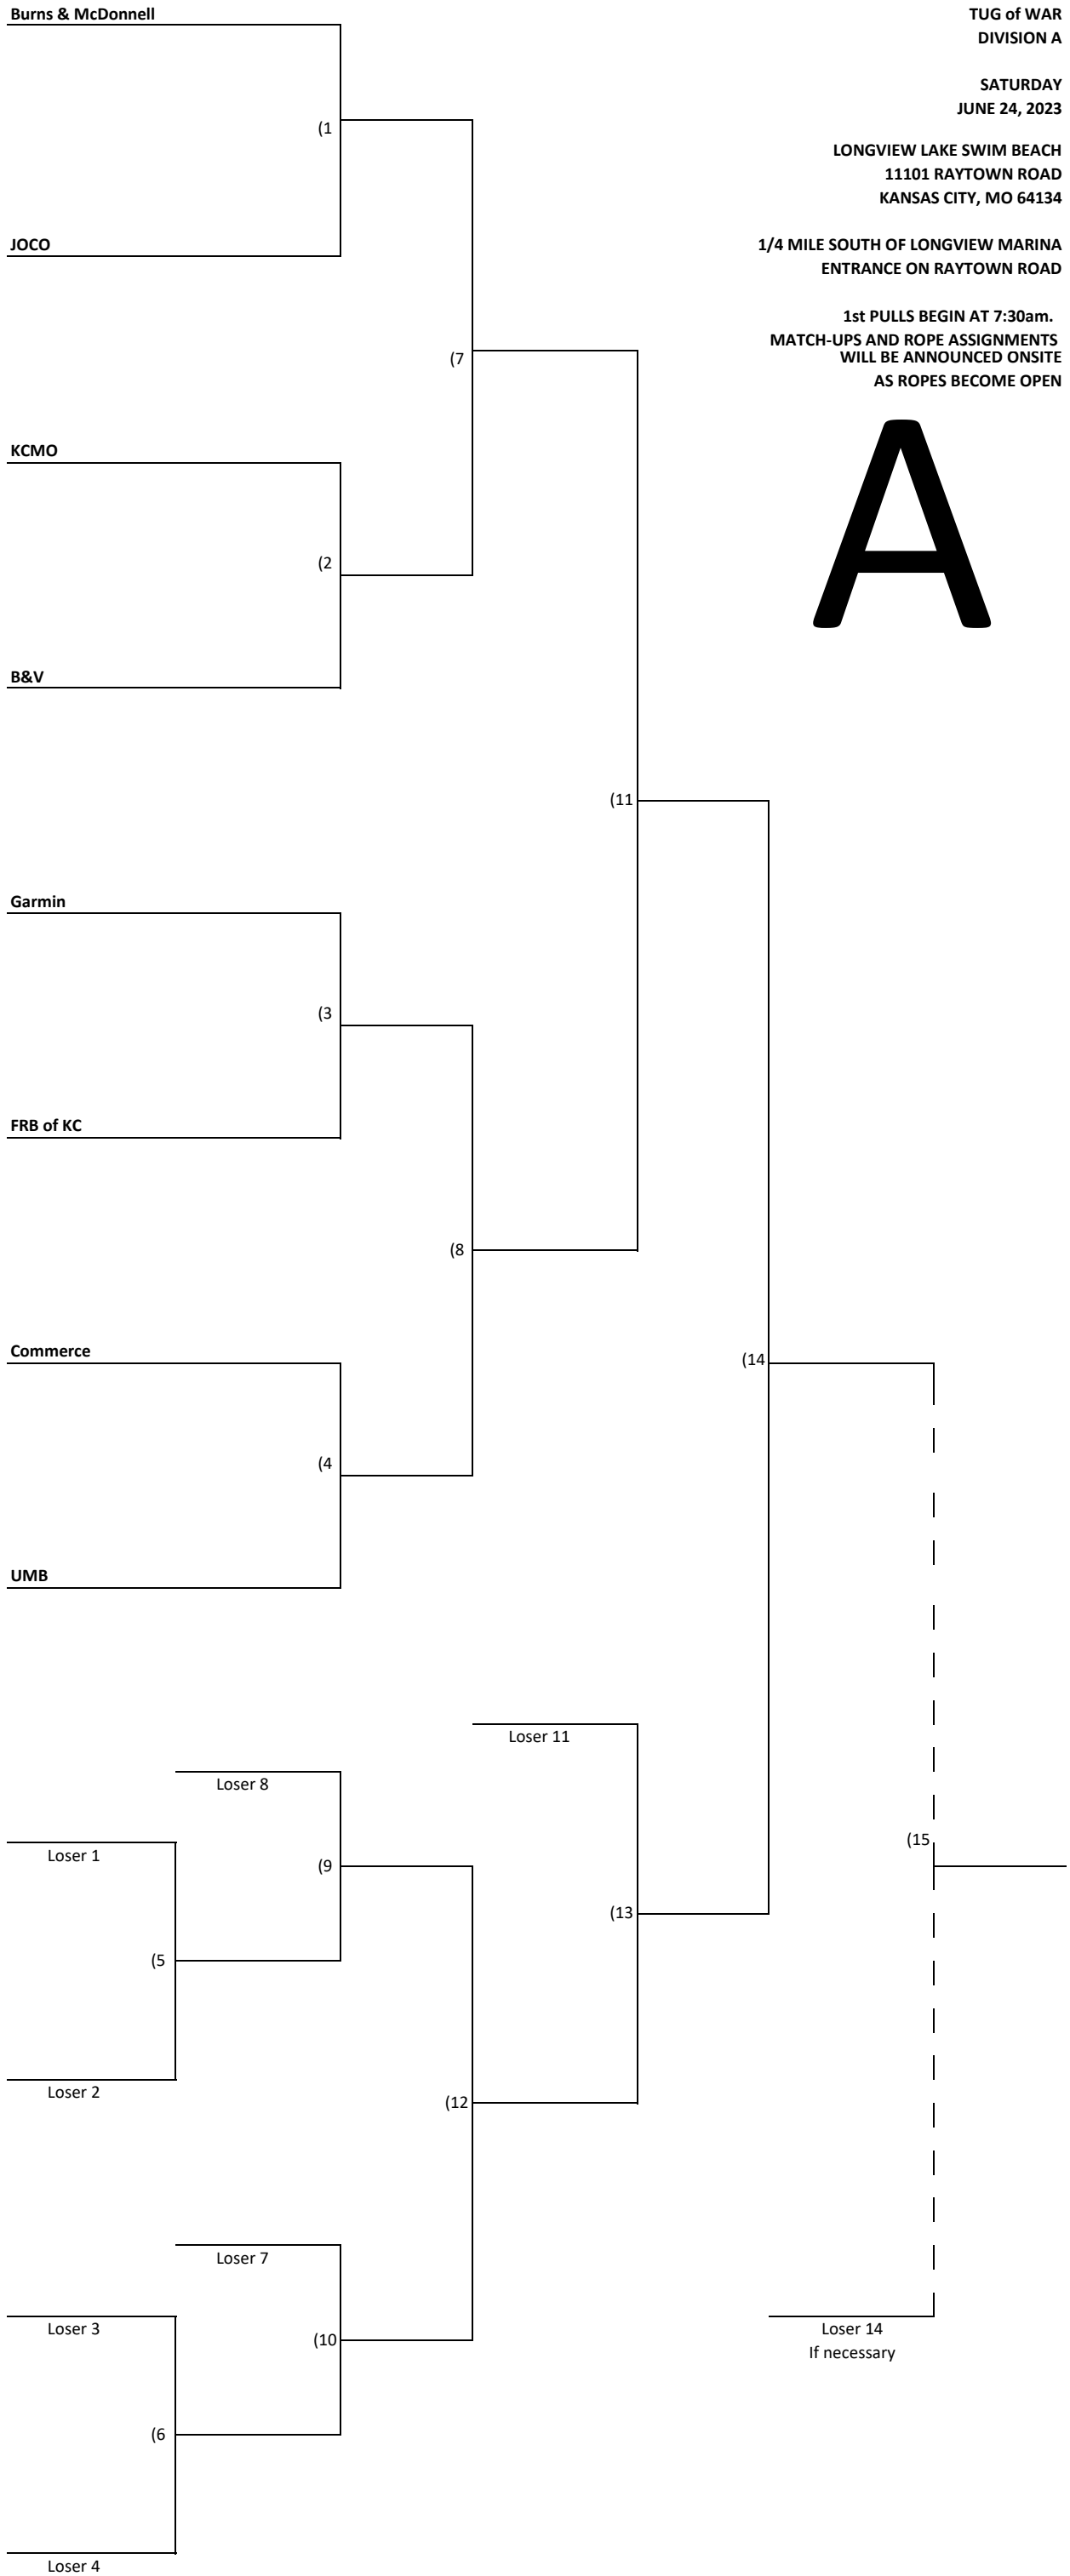

KANSAS CITY CORPORATE CHALLENGE

TUG of WAR
DIVISION A

SATURDAY
JUNE 24, 2023

LONGVIEW LAKE SWIM BEACH
11101 RAYTOWN ROAD
KANSAS CITY, MO 64134

1/4 MILE SOUTH OF LONGVIEW MARINA
ENTRANCE ON RAYTOWN ROAD

1st PULLS BEGIN AT 7:30am.
MATCH-UPS AND ROPE ASSIGNMENTS
WILL BE ANNOUNCED ONSITE
AS ROPES BECOME OPEN

SATURDAY
JUNE 24, 2023

LONGVIEW LAKE SWIM BEACH
11101 RAYTOWN ROAD
KANSAS CITY, MO 64134

1/4 MILE SOUTH OF LONGVIEW MARINA
ENTRANCE ON RAYTOWN ROAD

1st PULLS BEGIN AT 7:30am.
MATCH-UPS AND ROPE ASSIGNMENTS
WILL BE ANNOUNCED ONSITE
AS ROPES BECOME OPEN