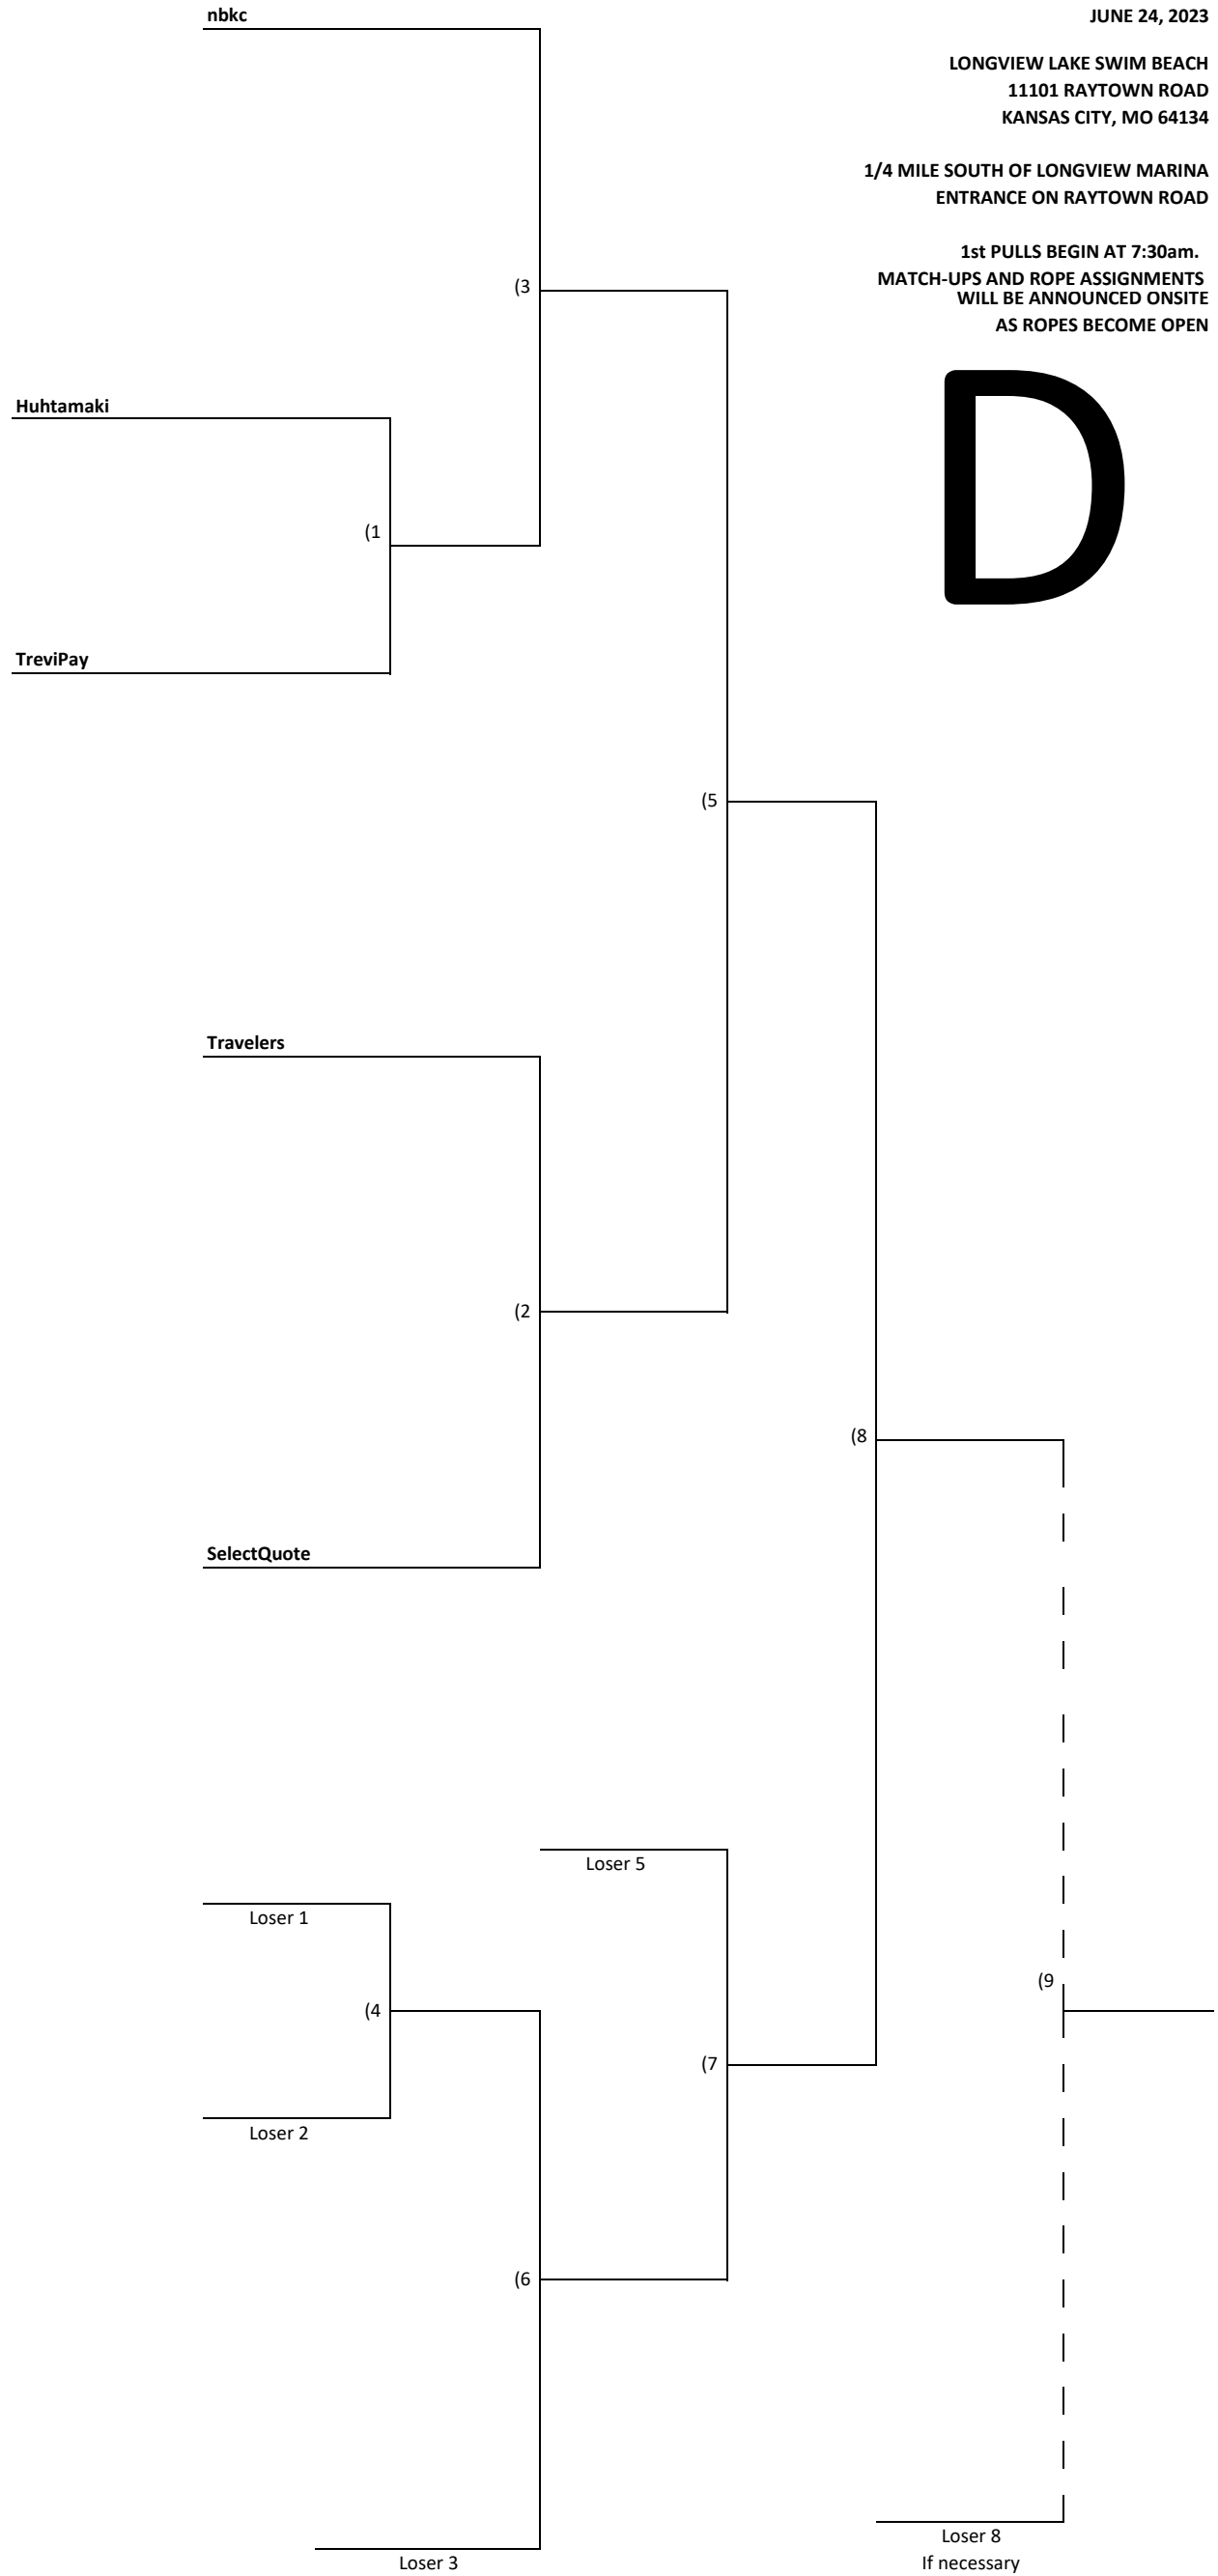

SATURDAY
JUNE 24, 2023

LONGVIEW LAKE SWIM BEACH
11101 RAYTOWN ROAD
KANSAS CITY, MO 64134

1/4 MILE SOUTH OF LONGVIEW MARINA
ENTRANCE ON RAYTOWN ROAD

1st PULLS BEGIN AT 7:30am.
MATCH-UPS AND ROPE ASSIGNMENTS
WILL BE ANNOUNCED ONSITE
AS ROPES BECOME OPEN