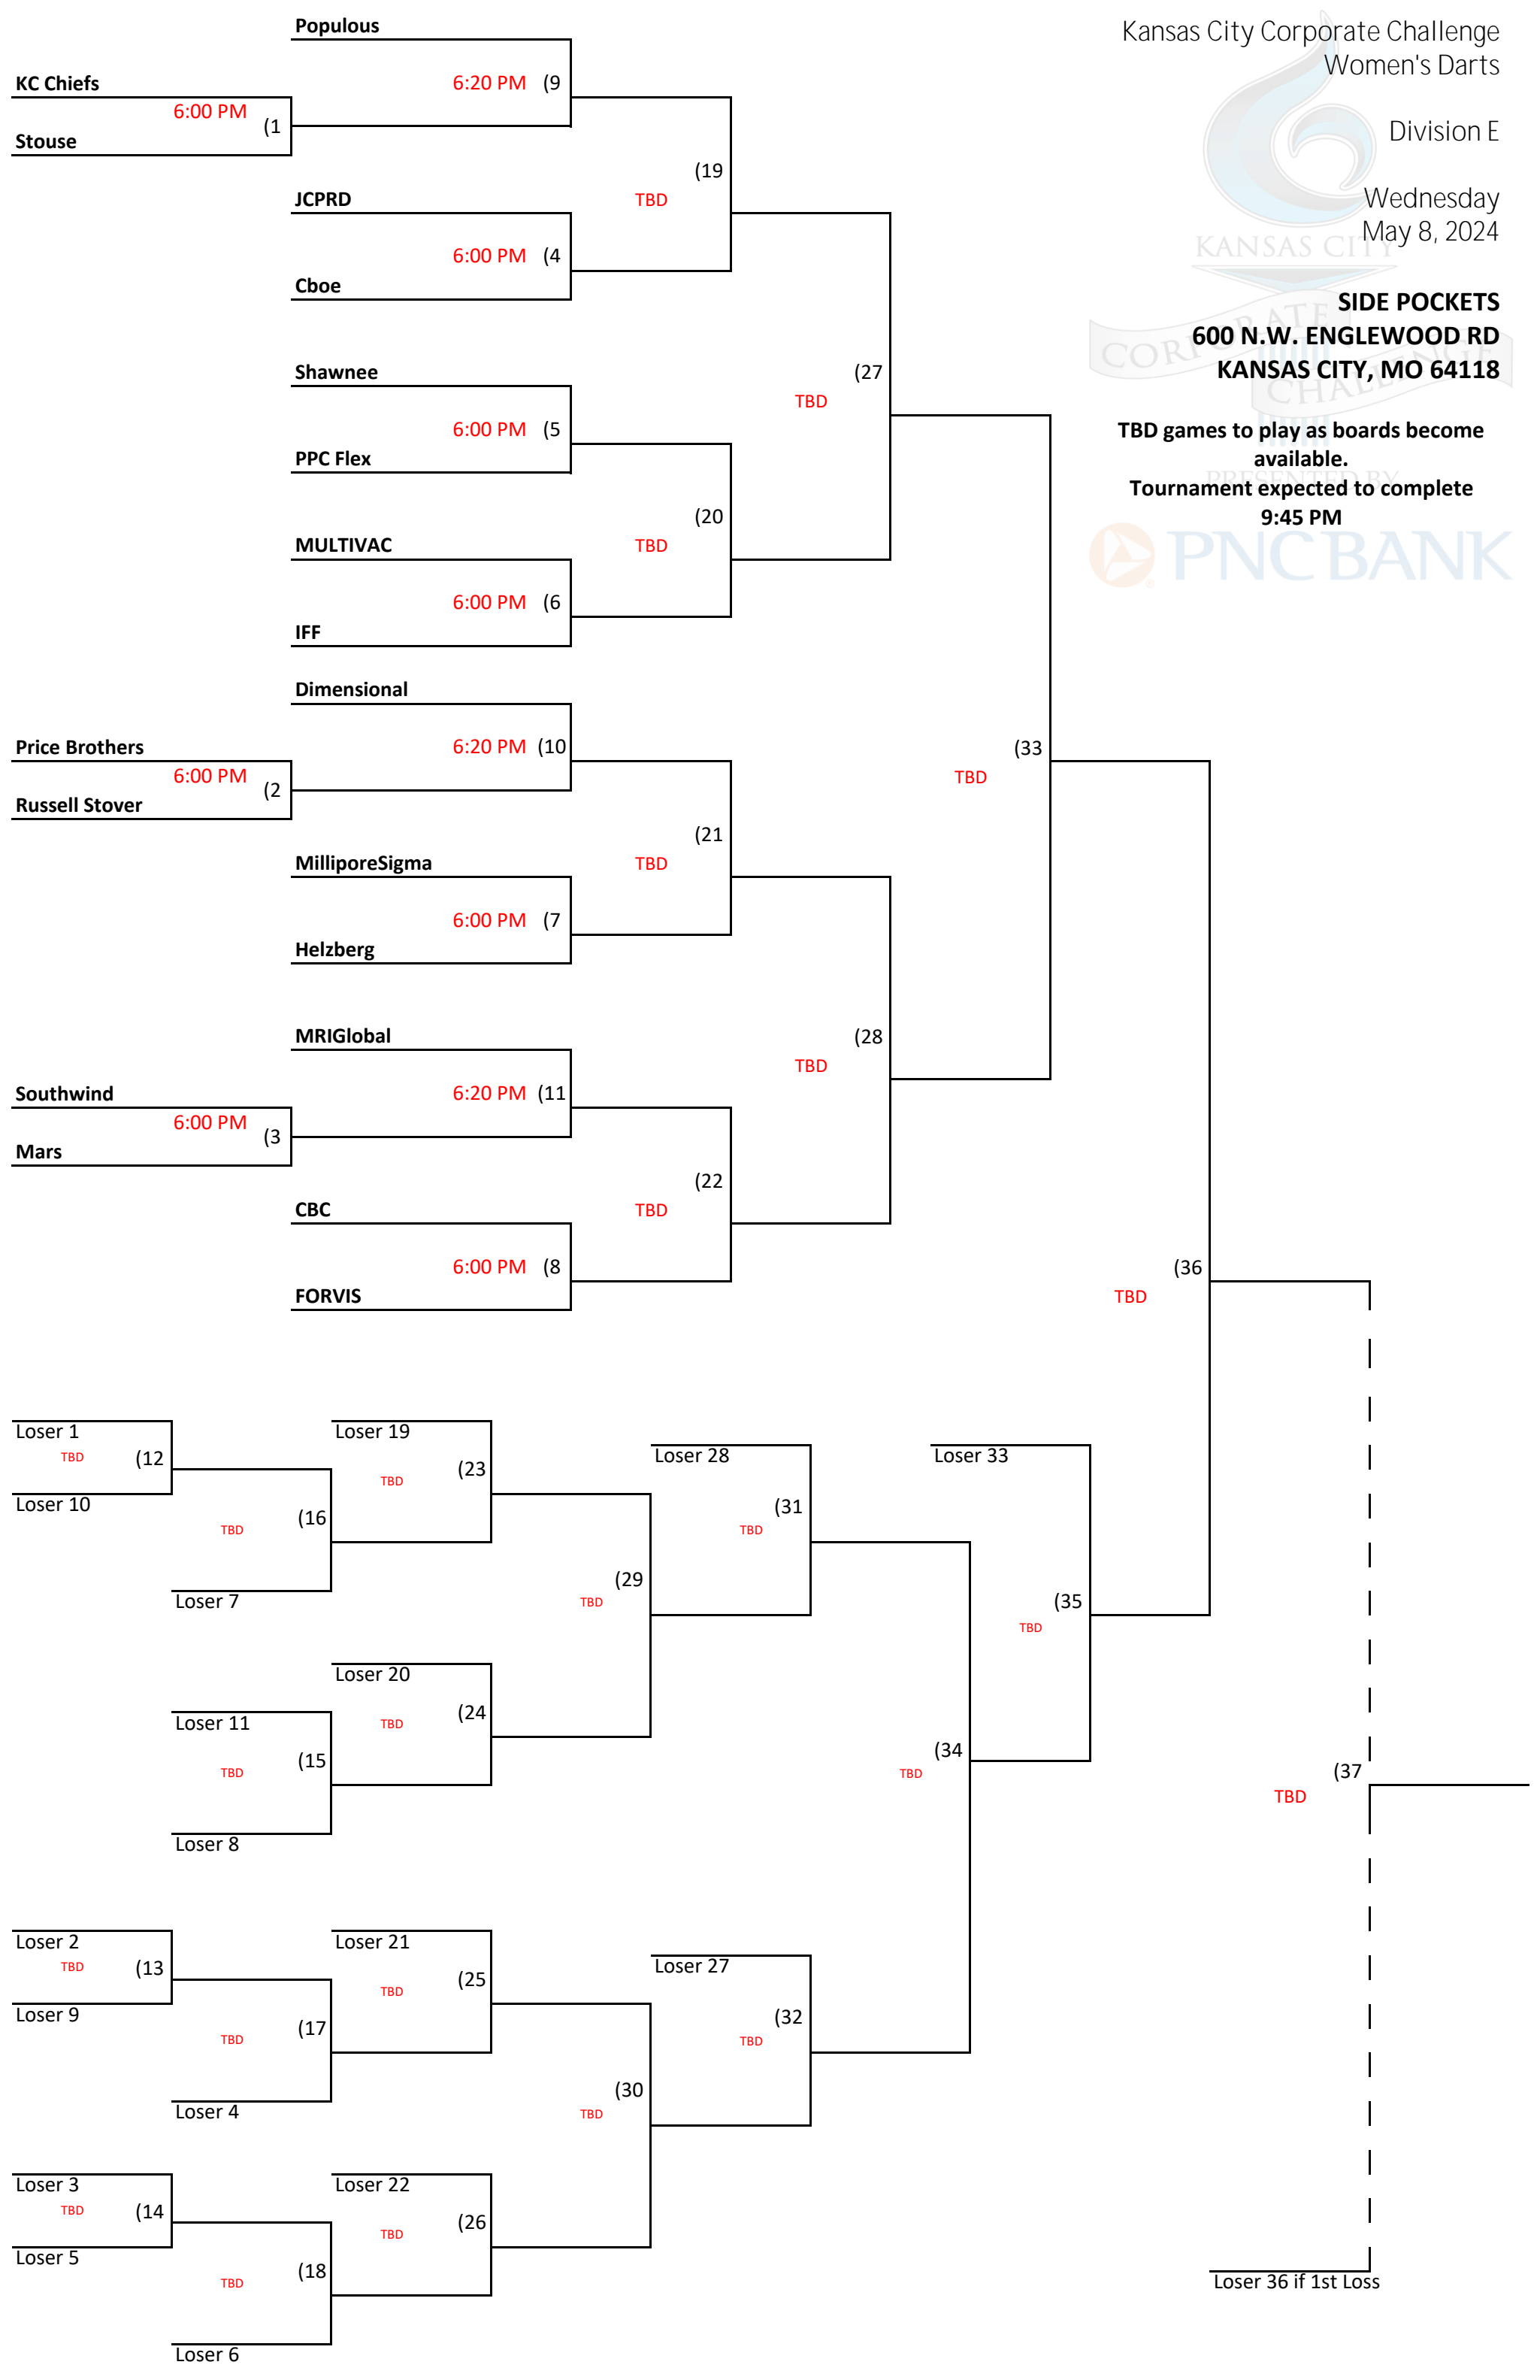

**SIDE POCKETS**  
600 N.W. ENGLEWOOD RD  
KANSAS CITY, MO 64118

TBD games to play as boards become available.

Tournament expected to complete  
9:00 PM

**SIDE POCKETS**  
600 N.W. ENGLEWOOD RD  
KANSAS CITY, MO 64118

TBD games to play as boards become available.

Tournament expected to complete  
9:30 PM

**SIDE POCKETS**  
600 N.W. ENGLEWOOD RD  
KANSAS CITY, MO 64118

TBD games to play as boards become  
available.  
Tournament expected to complete  
9:30 PM

**SIDE POCKETS**  
**600 N.W. ENGLEWOOD RD**  
**KANSAS CITY, MO 64118**

TBD games to play as boards become  
available.  
Tournament expected to complete  
9:45 PM

**SIDE POCKETS**  
600 N.W. ENGLEWOOD RD  
KANSAS CITY, MO 64118

TBD games to play as boards become available.

Tournament expected to complete  
9:45 PM

**SIDE POCKETS**  
600 N.W. ENGLEWOOD RD  
KANSAS CITY, MO 64118

TBD games to play as boards become available.  
Tournament expected to complete 10:00 PM