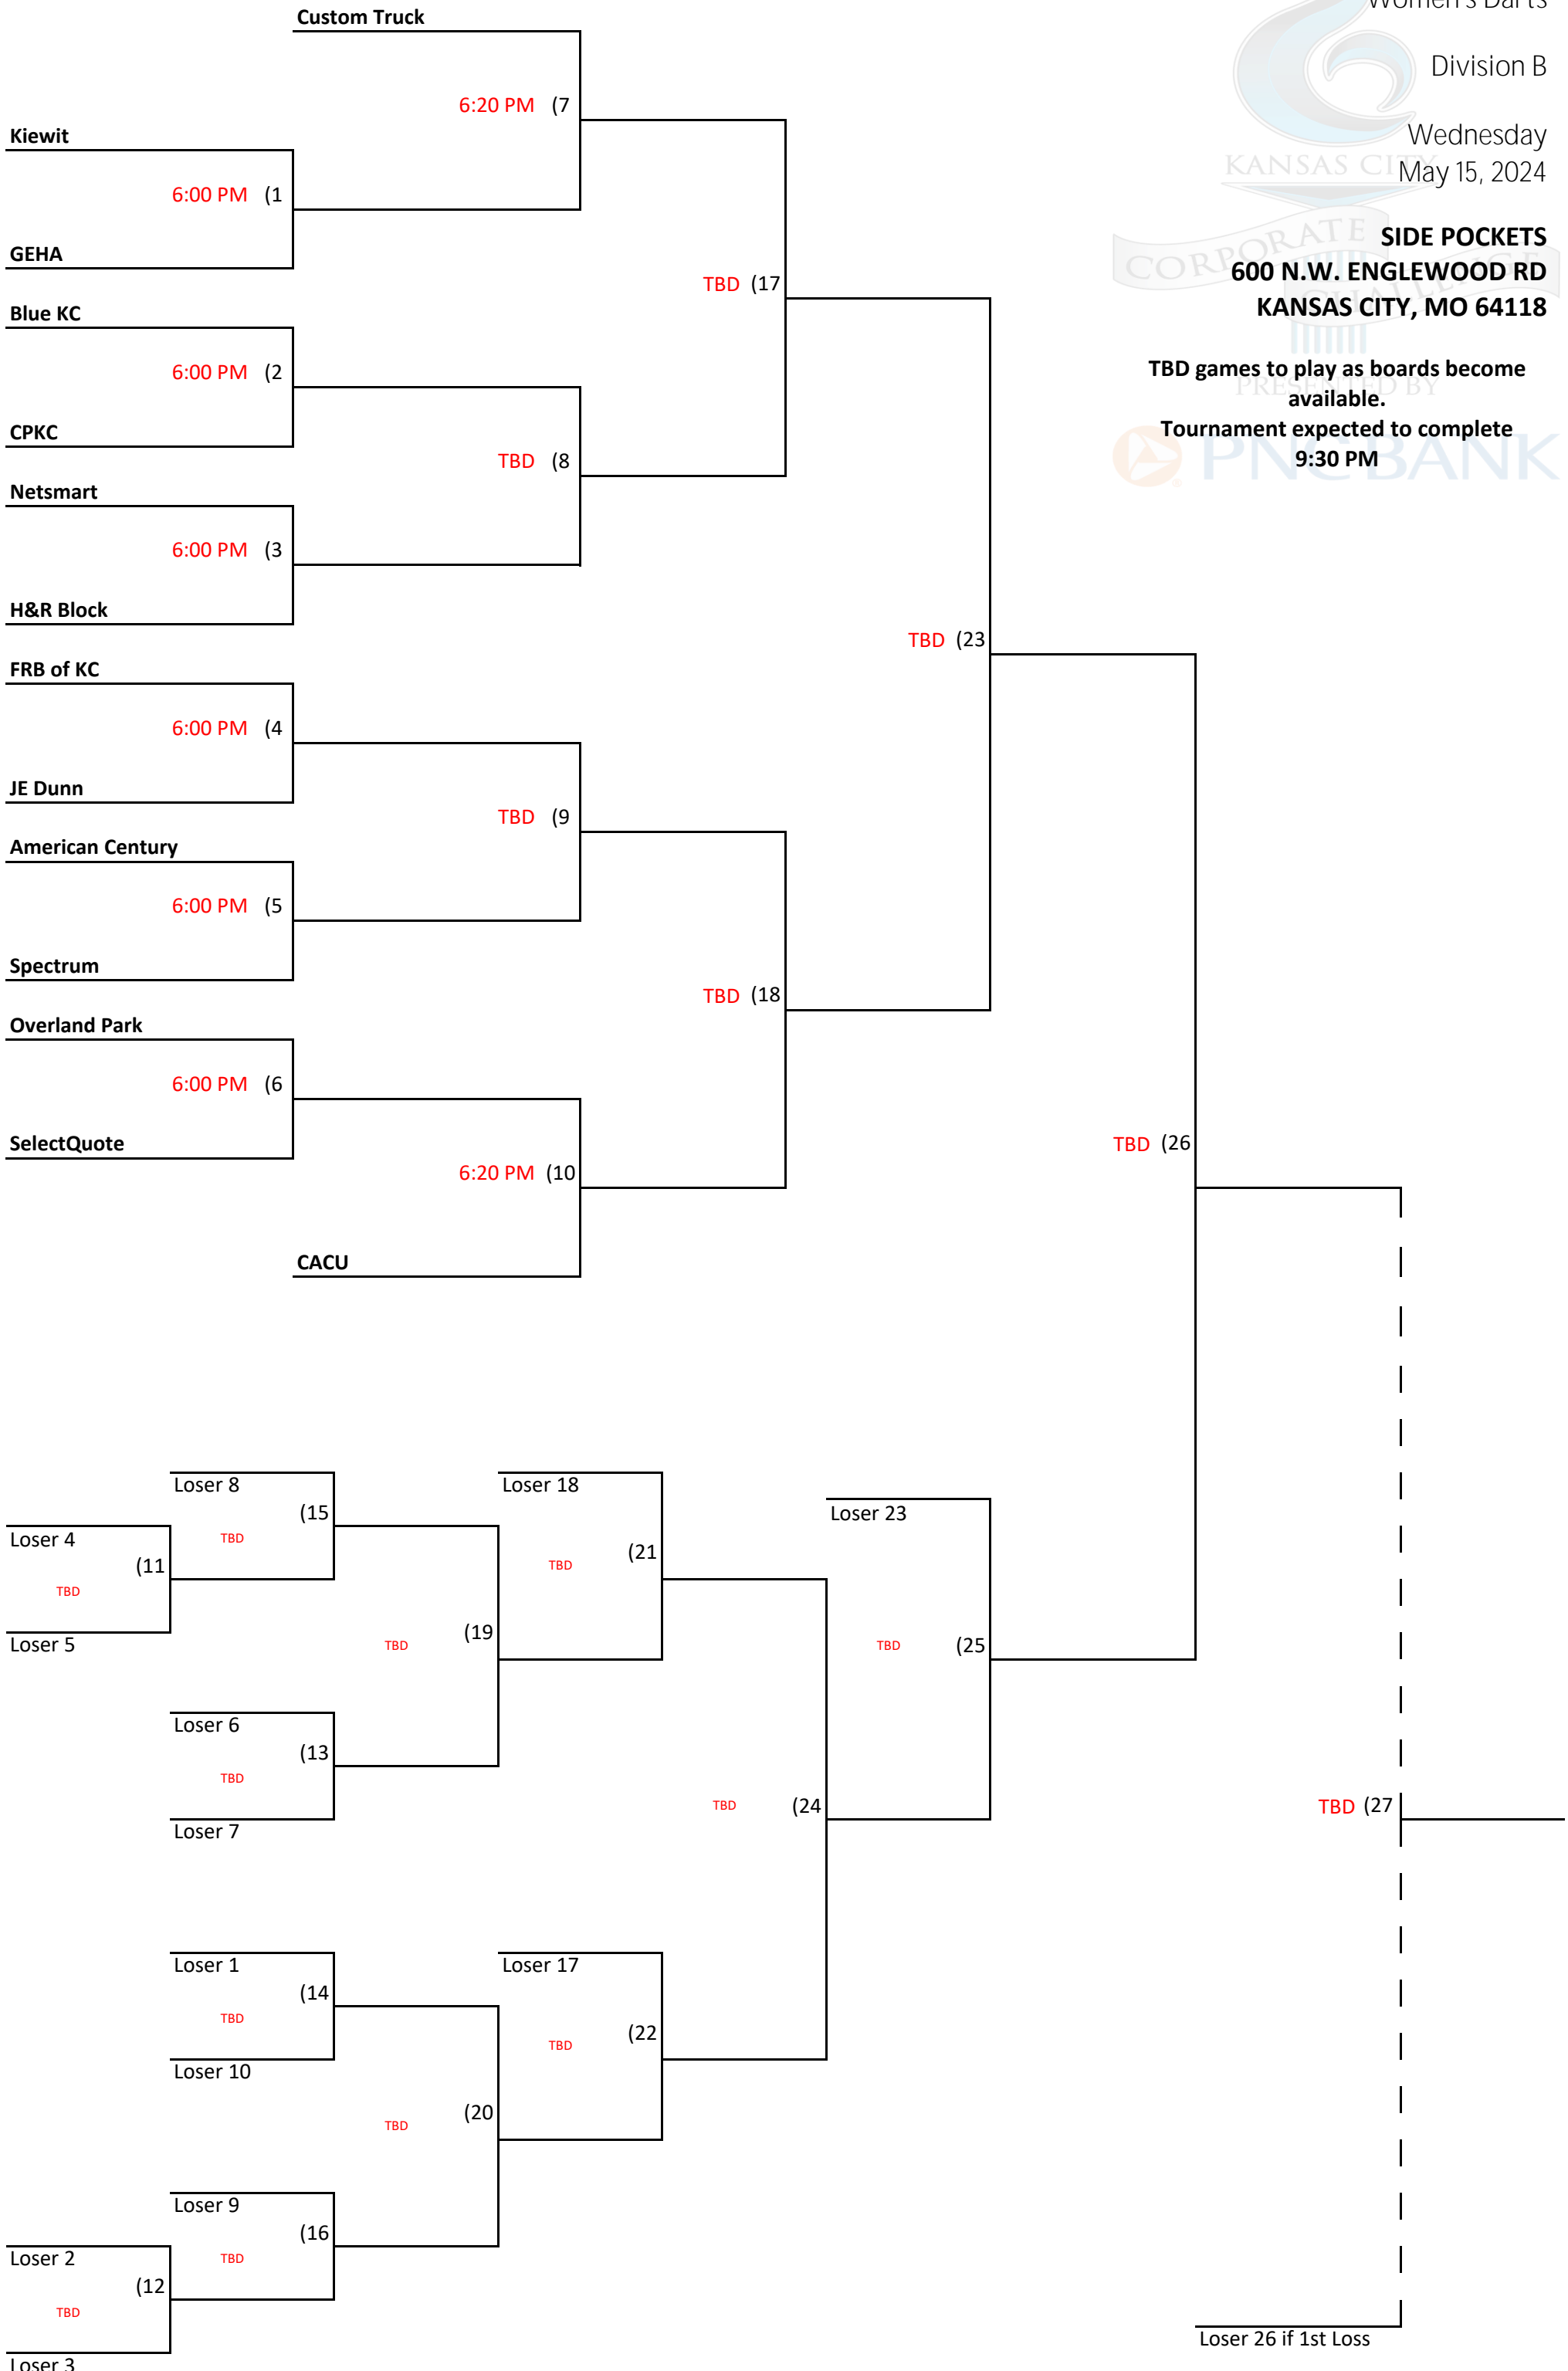

**SIDE POCKETS**  
600 N.W. ENGLEWOOD RD  
KANSAS CITY, MO 64118

TBD games to play as boards become available.

Tournament expected to complete  
9:00 PM

**SIDE POCKETS**  
600 N.W. ENGLEWOOD RD  
KANSAS CITY, MO 64118

TBD games to play as boards become available.

Tournament expected to complete  
9:30 PM

**SIDE POCKETS**  
600 N.W. ENGLEWOOD RD  
KANSAS CITY, MO 64118

TBD games to play as boards become  
available.  
Tournament expected to complete  
9:30 PM

**SIDE POCKETS**  
**600 N.W. ENGLEWOOD RD**  
**KANSAS CITY, MO 64118**

TBD games to play as boards become  
available.  
Tournament expected to complete  
9:45 PM

**SIDE POCKETS**  
600 N.W. ENGLEWOOD RD  
KANSAS CITY, MO 64118

TBD games to play as boards become available.

Tournament expected to complete  
9:45 PM

**SIDE POCKETS**  
600 N.W. ENGLEWOOD RD  
KANSAS CITY, MO 64118

TBD games to play as boards become available.  
Tournament expected to complete 10:00 PM