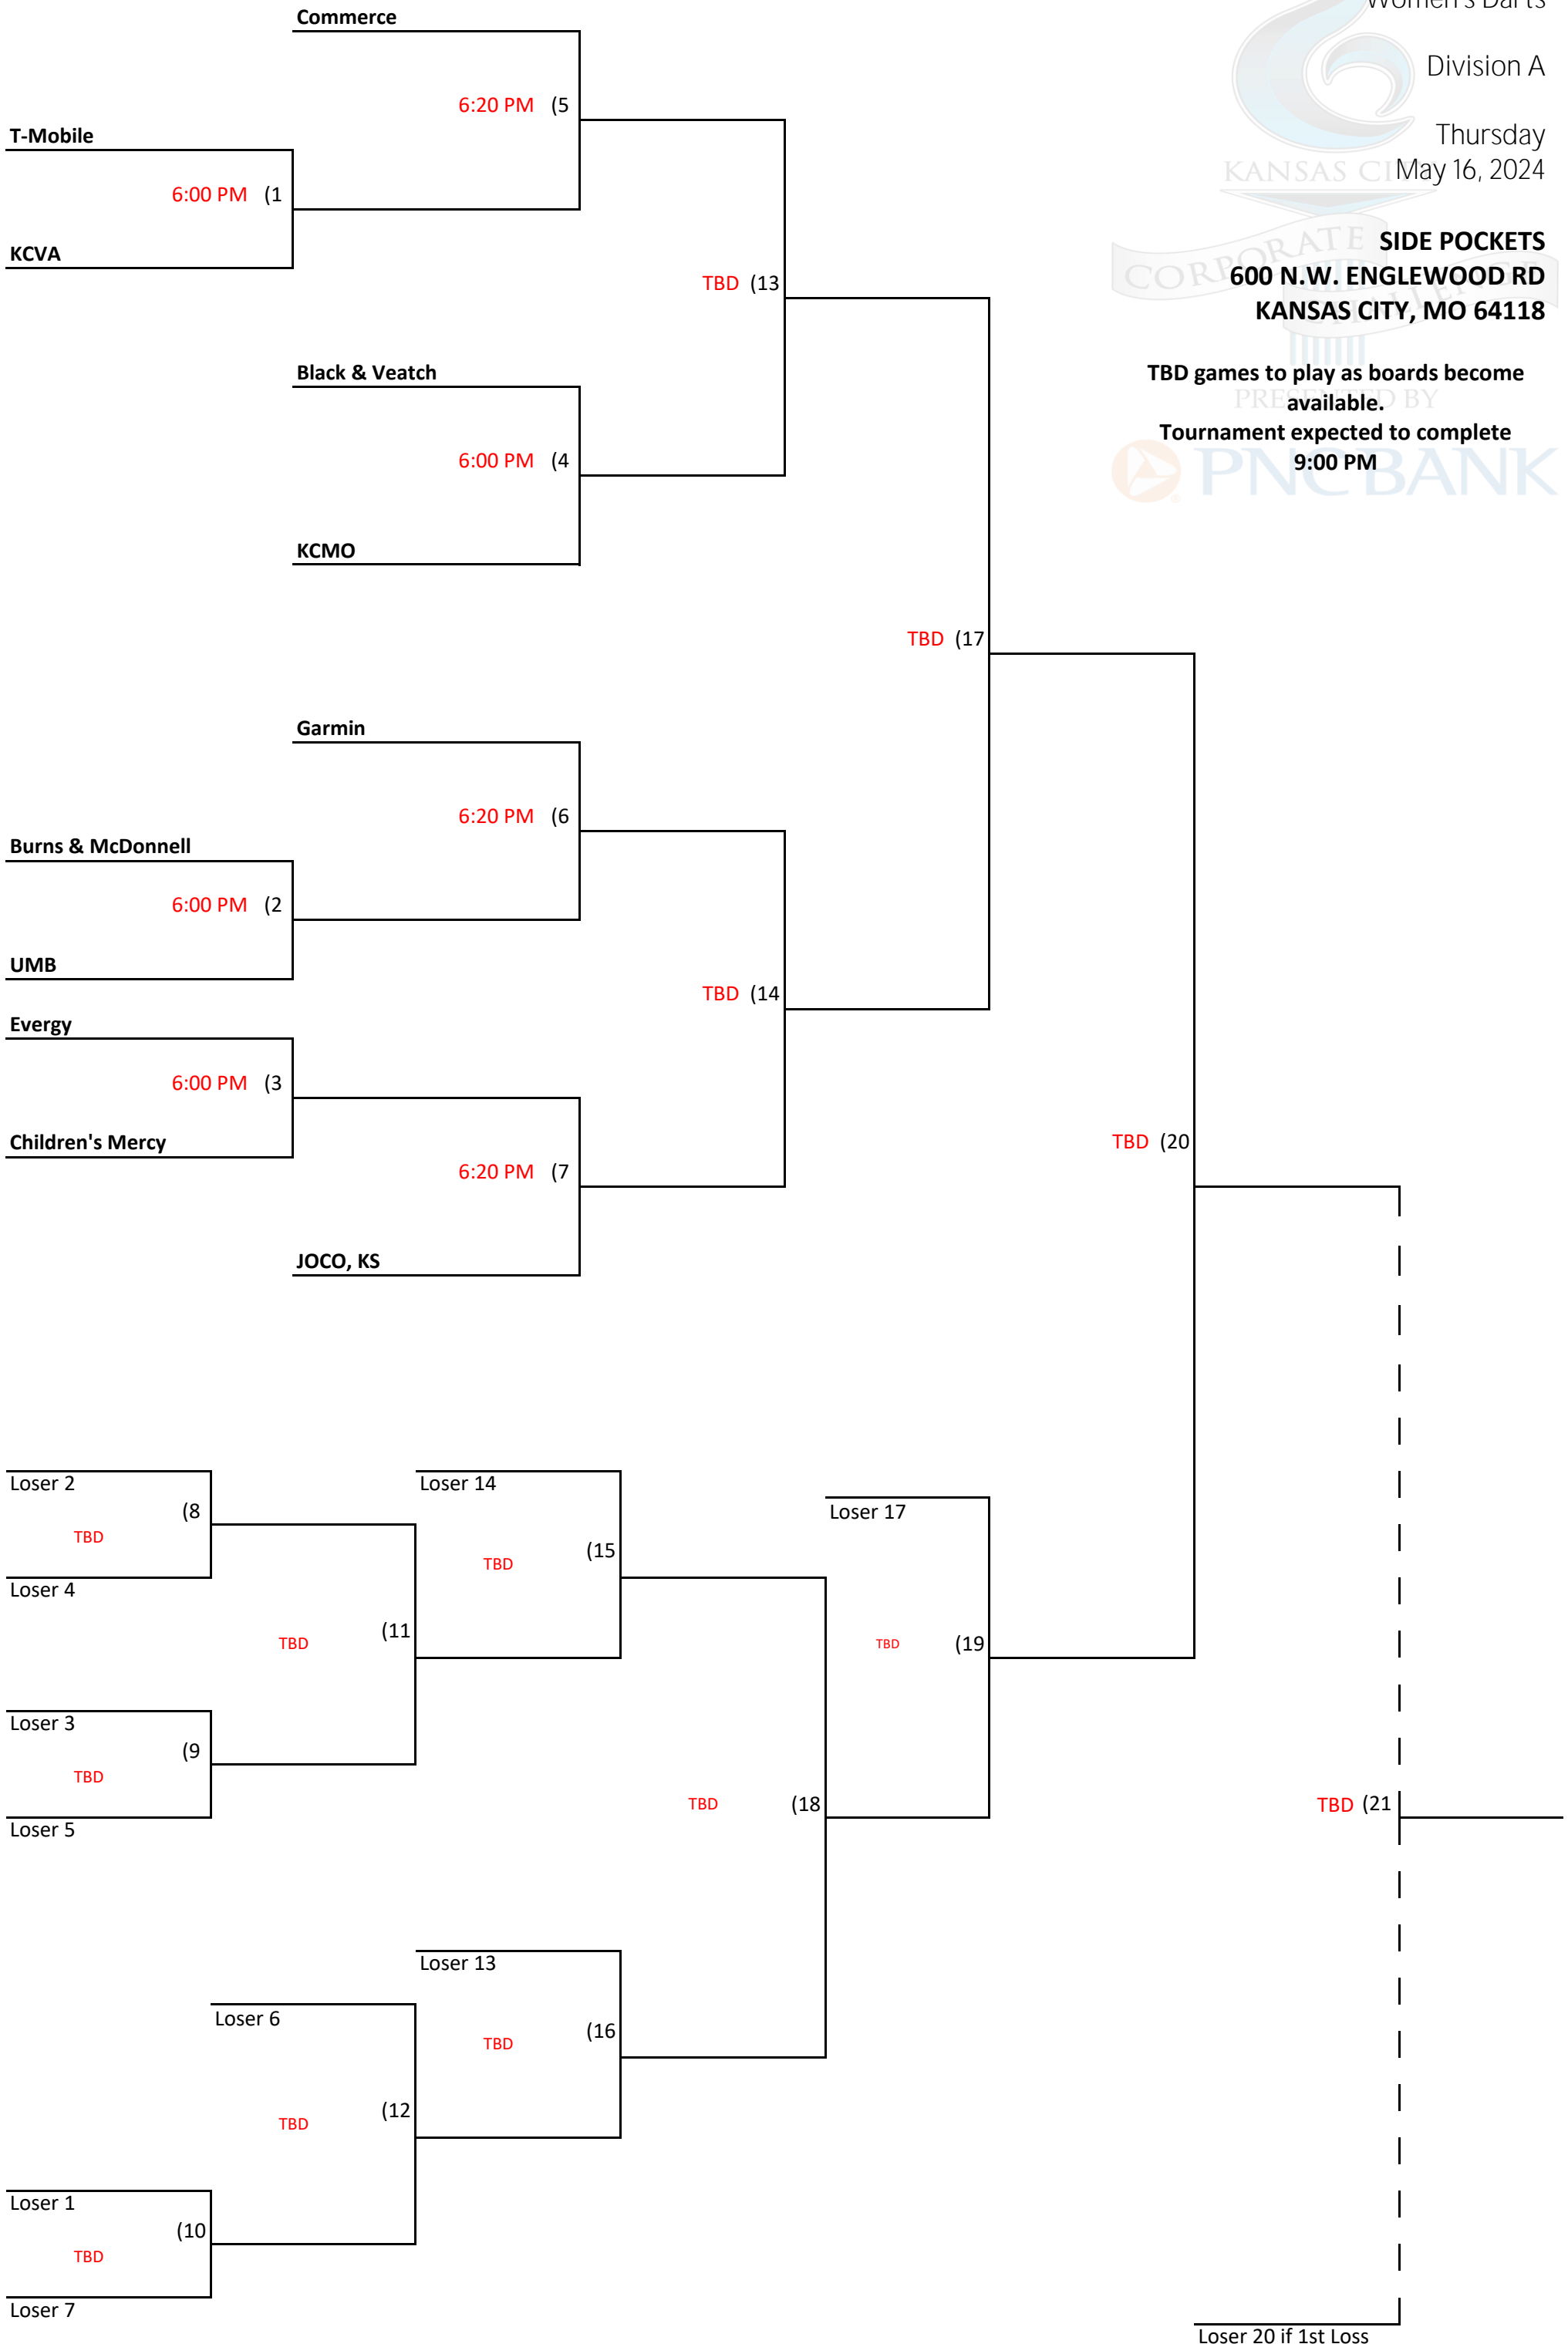

**SIDE POCKETS**  
600 N.W. ENGLEWOOD RD  
KANSAS CITY, MO 64118

TBD games to play as boards become available.

Tournament expected to complete  
9:00 PM

**SIDE POCKETS**  
600 N.W. ENGLEWOOD RD  
KANSAS CITY, MO 64118

TBD games to play as boards become available.

Tournament expected to complete  
9:30 PM

**SIDE POCKETS**  
600 N.W. ENGLEWOOD RD  
KANSAS CITY, MO 64118

TBD games to play as boards become  
available.  
Tournament expected to complete  
9:30 PM

**SIDE POCKETS**  
**600 N.W. ENGLEWOOD RD**  
**KANSAS CITY, MO 64118**

TBD games to play as boards become  
available.  
Tournament expected to complete  
9:45 PM

**SIDE POCKETS**  
600 N.W. ENGLEWOOD RD  
KANSAS CITY, MO 64118

TBD games to play as boards become available.

Tournament expected to complete  
9:45 PM

**SIDE POCKETS**  
600 N.W. ENGLEWOOD RD  
KANSAS CITY, MO 64118

TBD games to play as boards become available.  
Tournament expected to complete 10:00 PM