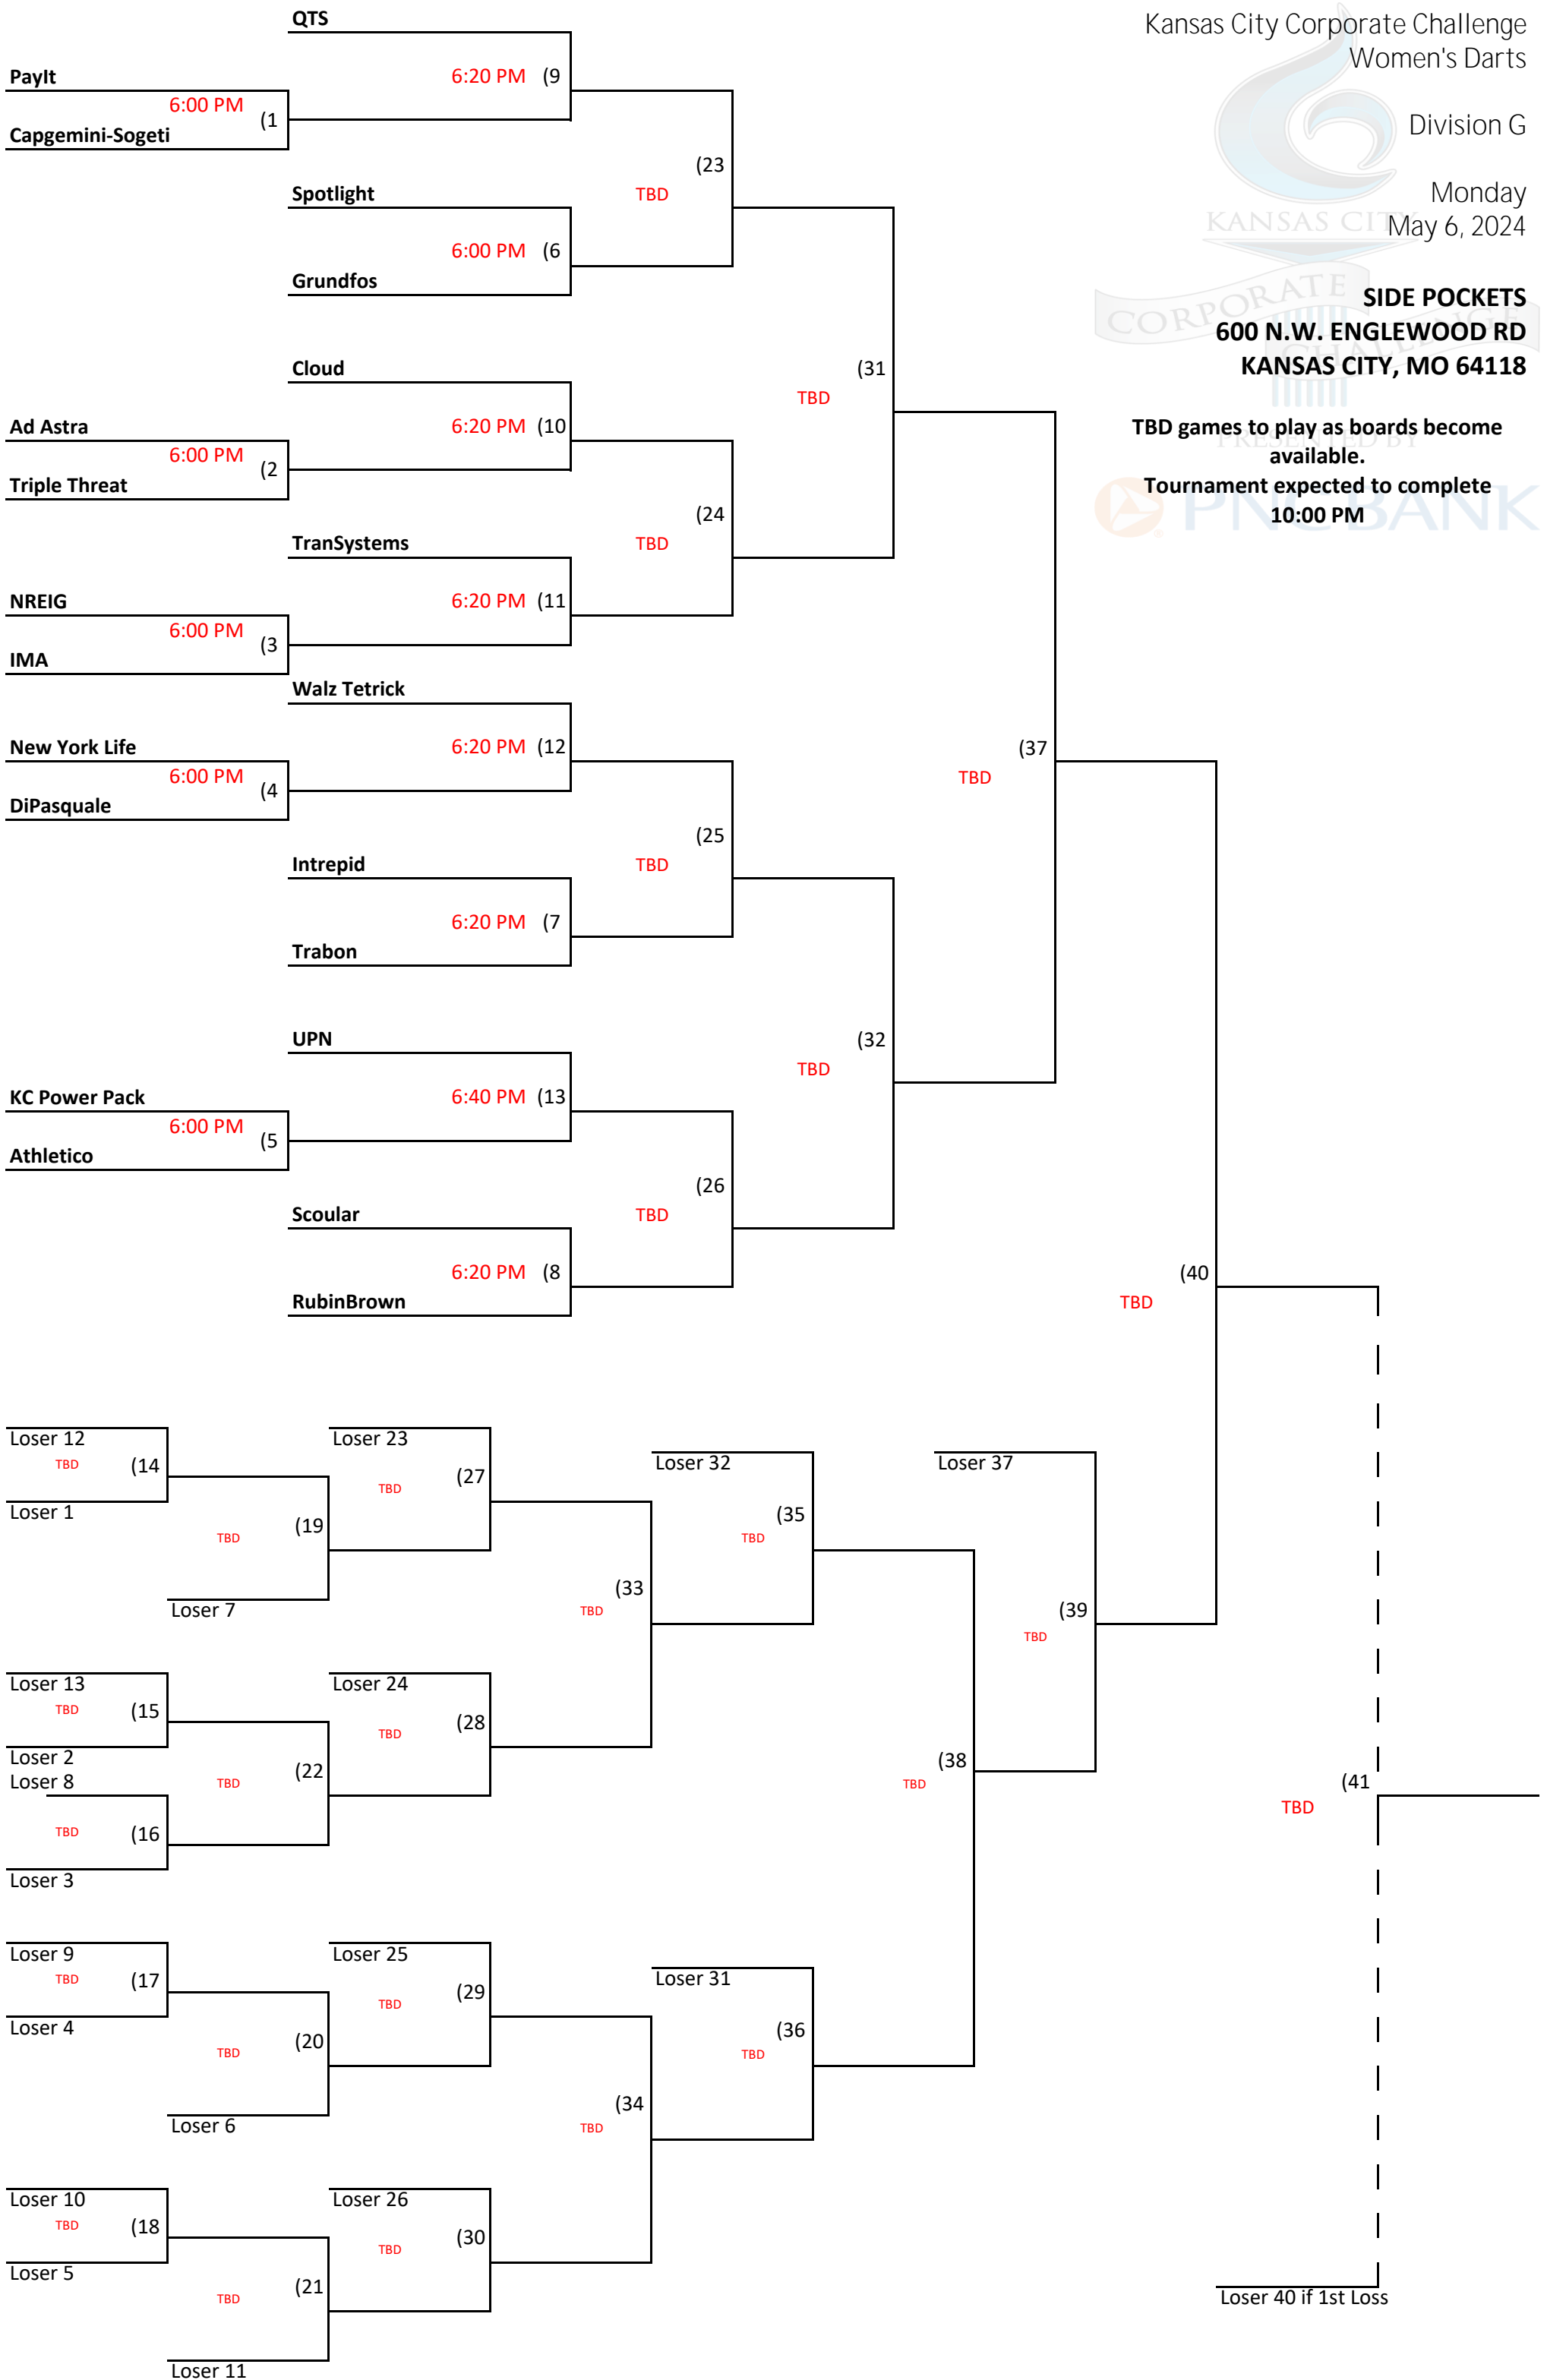

TBD games to play as boards become available.

Tournament expected to complete  
9:30 PM

**SIDE POCKETS**  
600 N.W. ENGLEWOOD RD  
KANSAS CITY, MO 64118

TBD games to play as boards become  
available.  
Tournament expected to complete  
9:30 PM

**SIDE POCKETS**  
**600 N.W. ENGLEWOOD RD**  
**KANSAS CITY, MO 64118**

TBD games to play as boards become  
available.  
Tournament expected to complete  
9:45 PM

**SIDE POCKETS**  
600 N.W. ENGLEWOOD RD  
KANSAS CITY, MO 64118

TBD games to play as boards become available.

Tournament expected to complete  
9:45 PM

**SIDE POCKETS**  
600 N.W. ENGLEWOOD RD  
KANSAS CITY, MO 64118

TBD games to play as boards become available.  
Tournament expected to complete 10:00 PM

**SIDE POCKETS**  
600 N.W. ENGLEWOOD RD  
KANSAS CITY, MO 64118

TBD games to play as boards become  
available.  
Tournament expected to complete  
9:30 PM