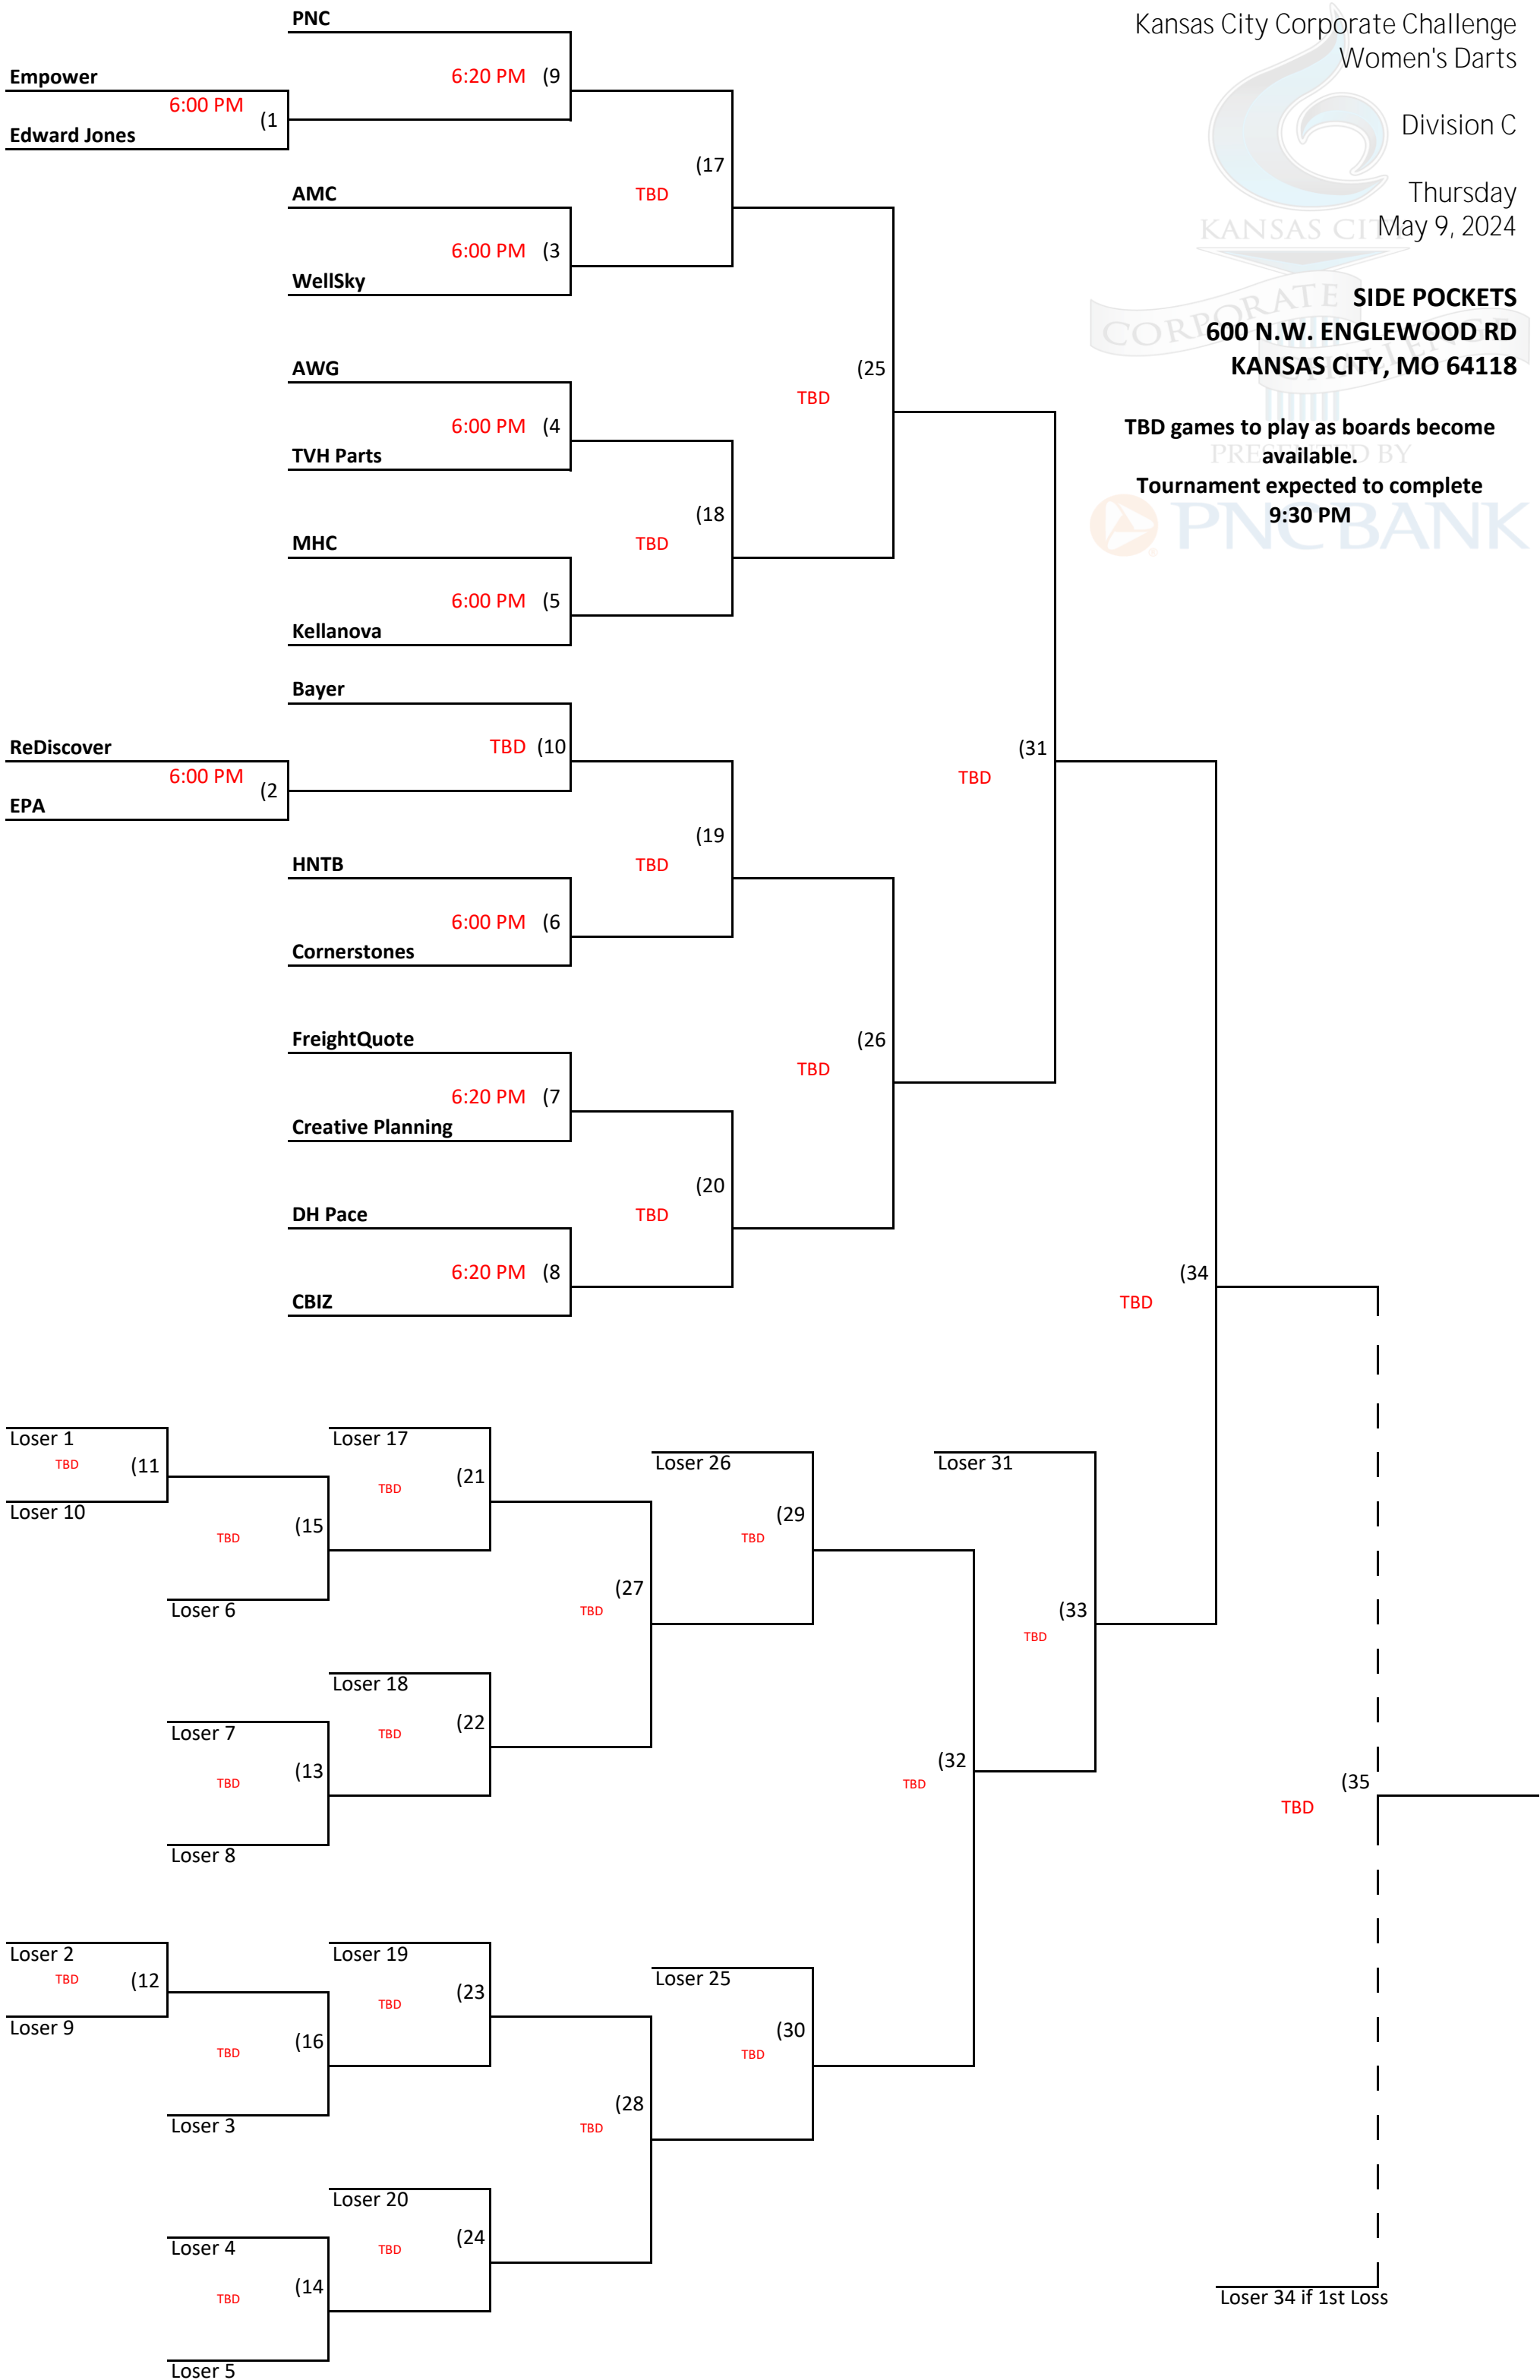

**SIDE POCKETS**  
600 N.W. ENGLEWOOD RD  
KANSAS CITY, MO 64118

TBD games to play as boards become available.

Tournament expected to complete  
9:00 PM

**SIDE POCKETS**  
600 N.W. ENGLEWOOD RD  
KANSAS CITY, MO 64118

TBD games to play as boards become available.

Tournament expected to complete  
9:30 PM

**SIDE POCKETS**  
600 N.W. ENGLEWOOD RD  
KANSAS CITY, MO 64118

TBD games to play as boards become  
available.  
Tournament expected to complete  
9:30 PM

**SIDE POCKETS**  
**600 N.W. ENGLEWOOD RD**  
**KANSAS CITY, MO 64118**

TBD games to play as boards become  
available.  
Tournament expected to complete  
9:45 PM

**SIDE POCKETS**  
600 N.W. ENGLEWOOD RD  
KANSAS CITY, MO 64118

TBD games to play as boards become available.

Tournament expected to complete  
9:45 PM

**SIDE POCKETS**  
600 N.W. ENGLEWOOD RD  
KANSAS CITY, MO 64118

TBD games to play as boards become available.  
Tournament expected to complete 10:00 PM