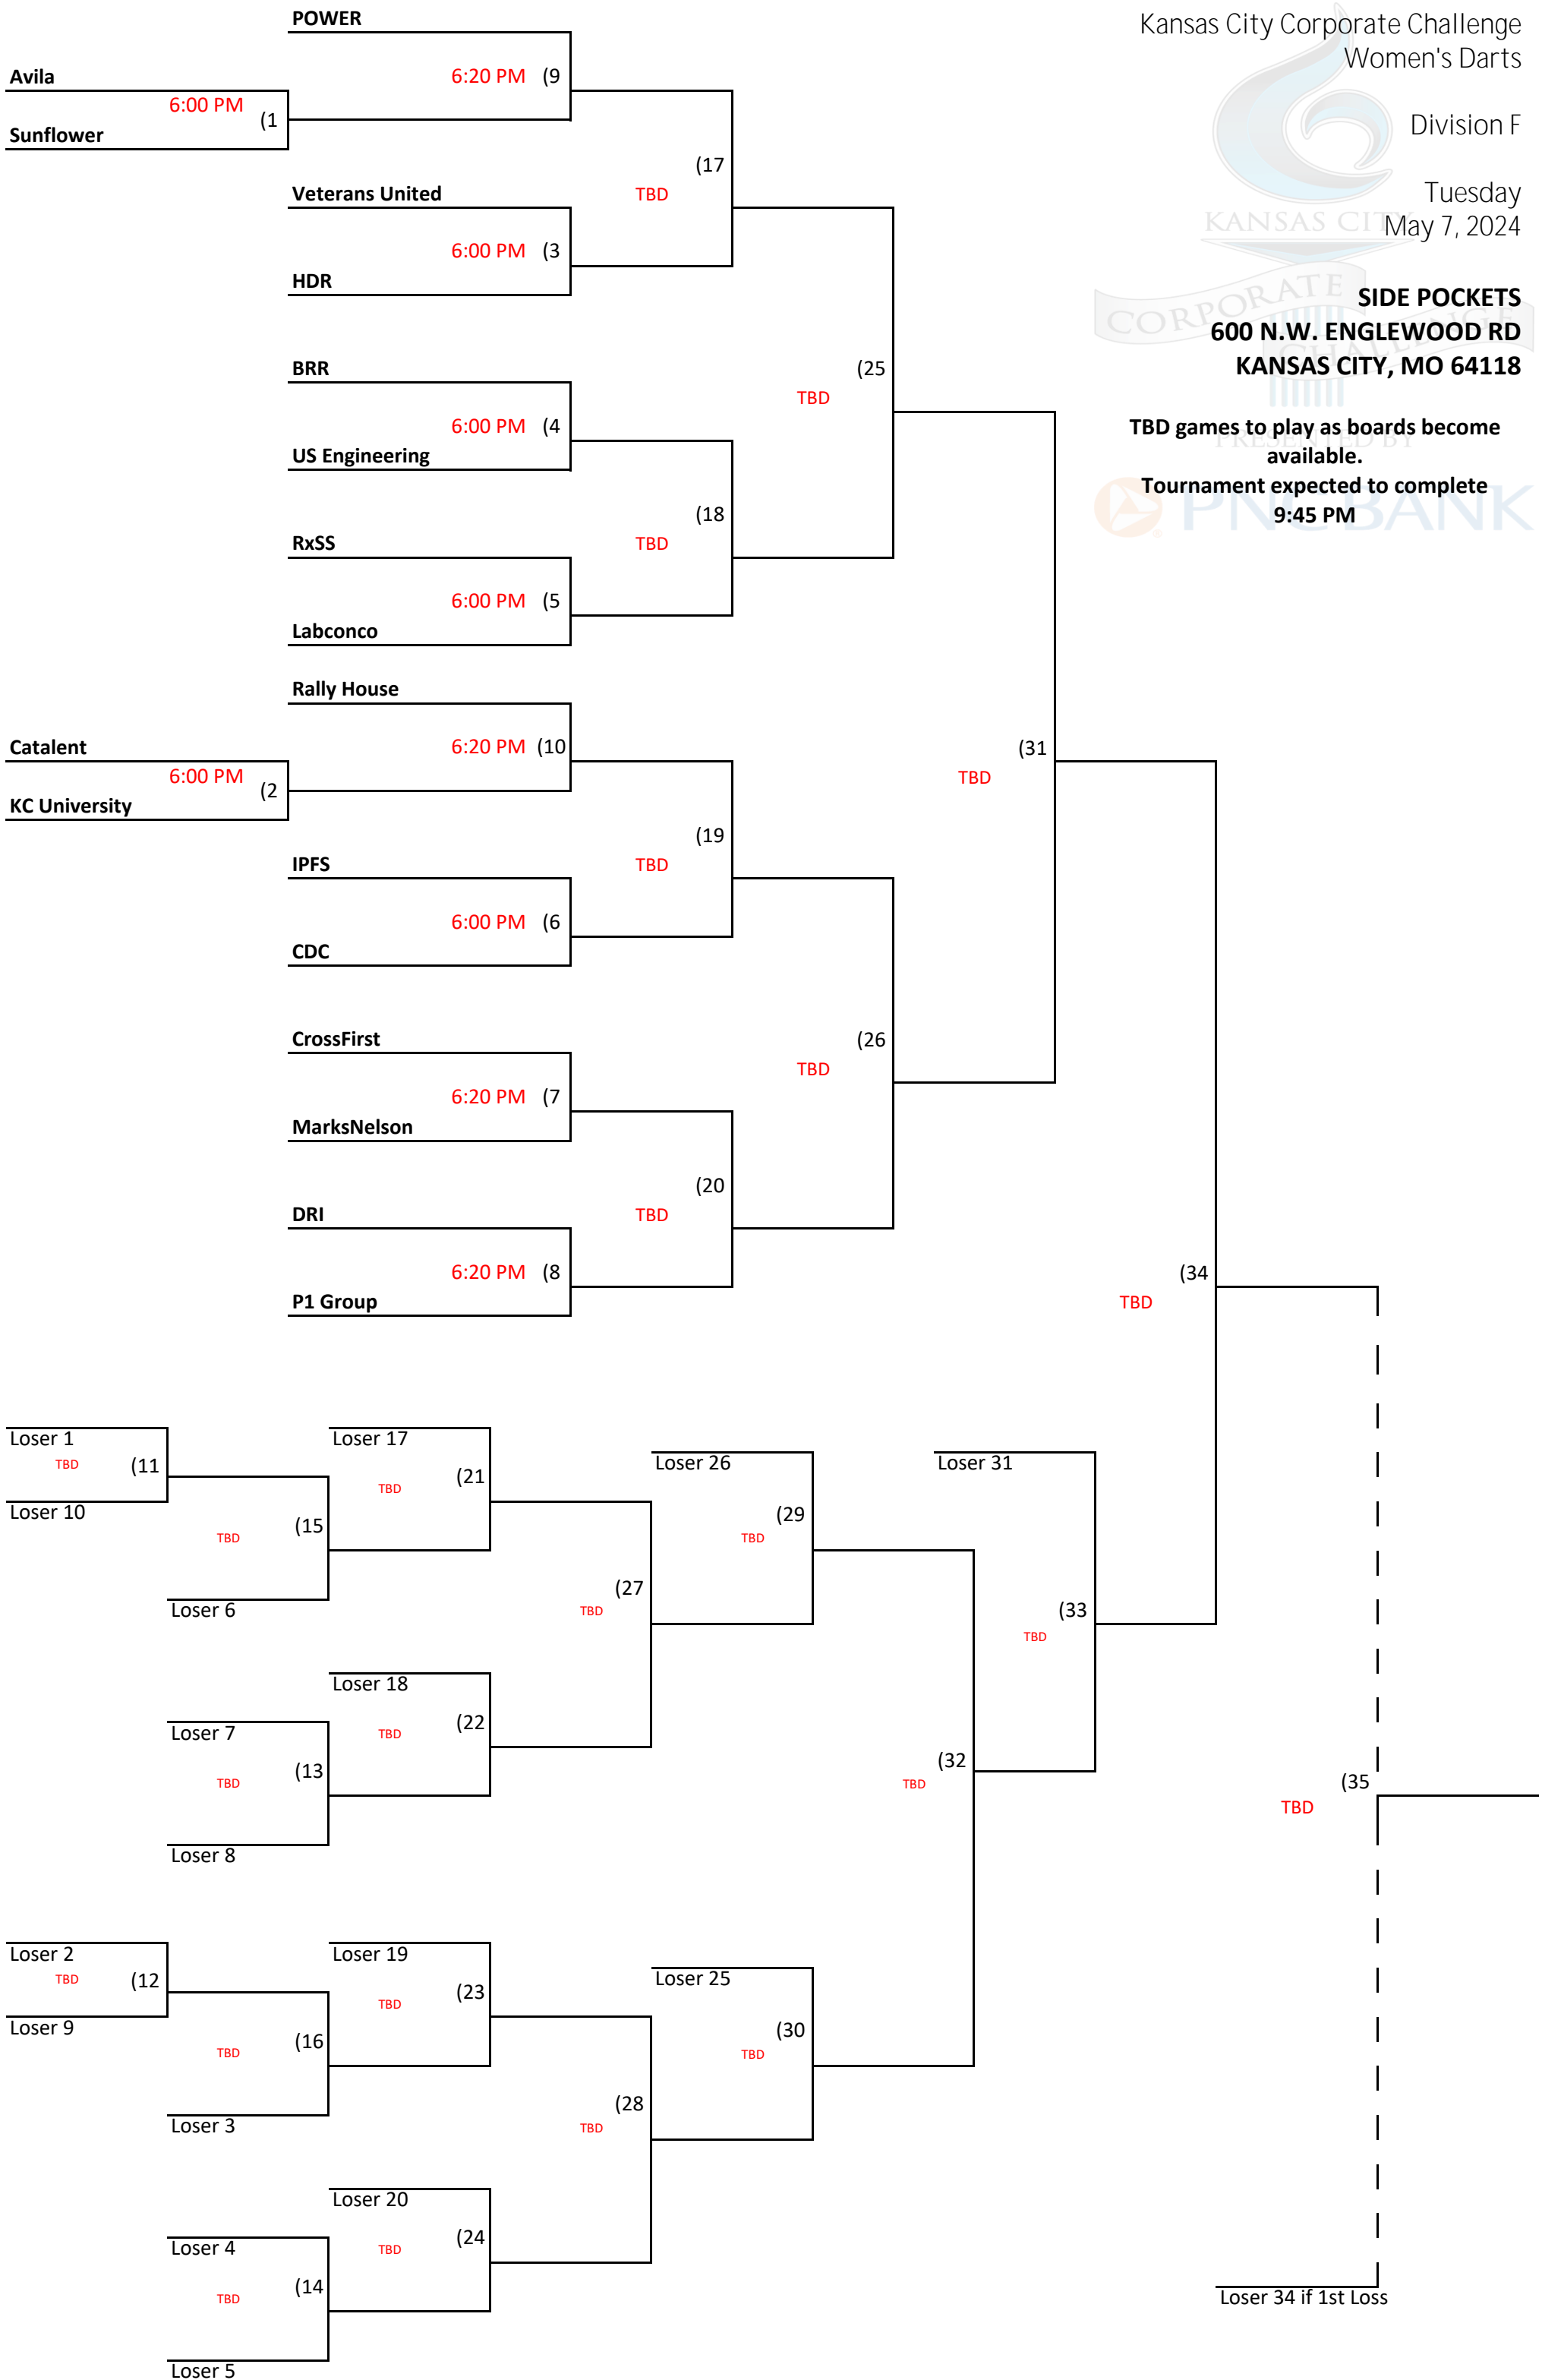

**SIDE POCKETS**  
600 N.W. ENGLEWOOD RD  
KANSAS CITY, MO 64118

TBD games to play as boards become available.

Tournament expected to complete  
9:00 PM

**SIDE POCKETS**  
600 N.W. ENGLEWOOD RD  
KANSAS CITY, MO 64118

TBD games to play as boards become available.

Tournament expected to complete  
9:30 PM

**SIDE POCKETS**  
600 N.W. ENGLEWOOD RD  
KANSAS CITY, MO 64118

TBD games to play as boards become  
available.  
Tournament expected to complete  
9:30 PM

**SIDE POCKETS**  
**600 N.W. ENGLEWOOD RD**  
**KANSAS CITY, MO 64118**

TBD games to play as boards become  
available.  
Tournament expected to complete  
9:45 PM

**SIDE POCKETS**  
600 N.W. ENGLEWOOD RD  
KANSAS CITY, MO 64118

TBD games to play as boards become available.

Tournament expected to complete  
9:45 PM

**SIDE POCKETS**  
600 N.W. ENGLEWOOD RD  
KANSAS CITY, MO 64118

TBD games to play as boards become available.  
Tournament expected to complete 10:00 PM