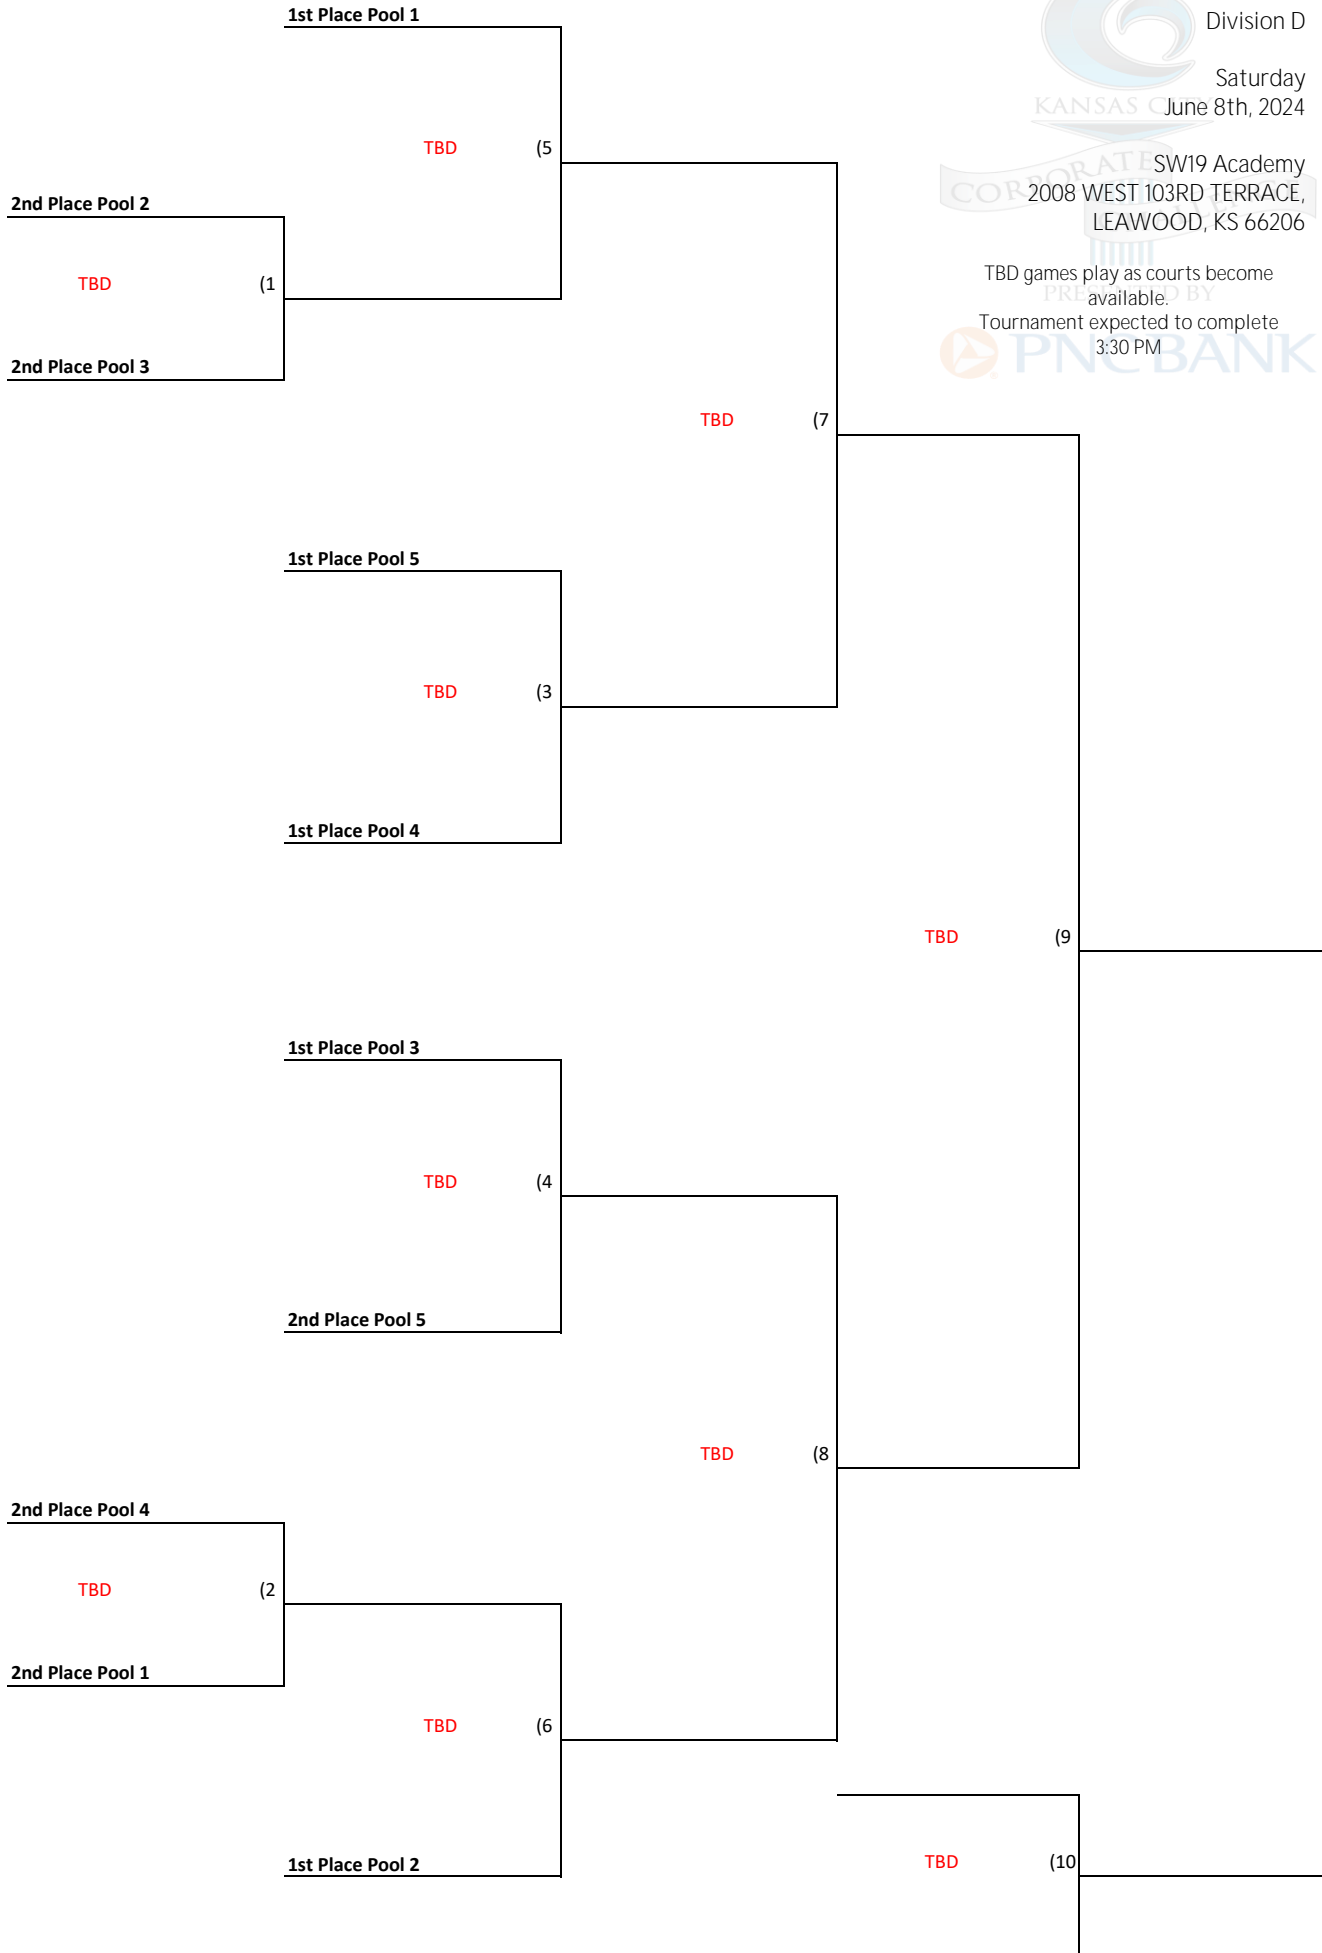

Kansas City Corporate Challenge
Women's Pickleball - Finals

Division D

Saturday
June 8th, 2024

SW19 Academy
2008 WEST 103RD TERRACE,
LEAWOOD, KS 66206

TBD games play as courts become
available.
Tournament expected to complete
3:30 PM