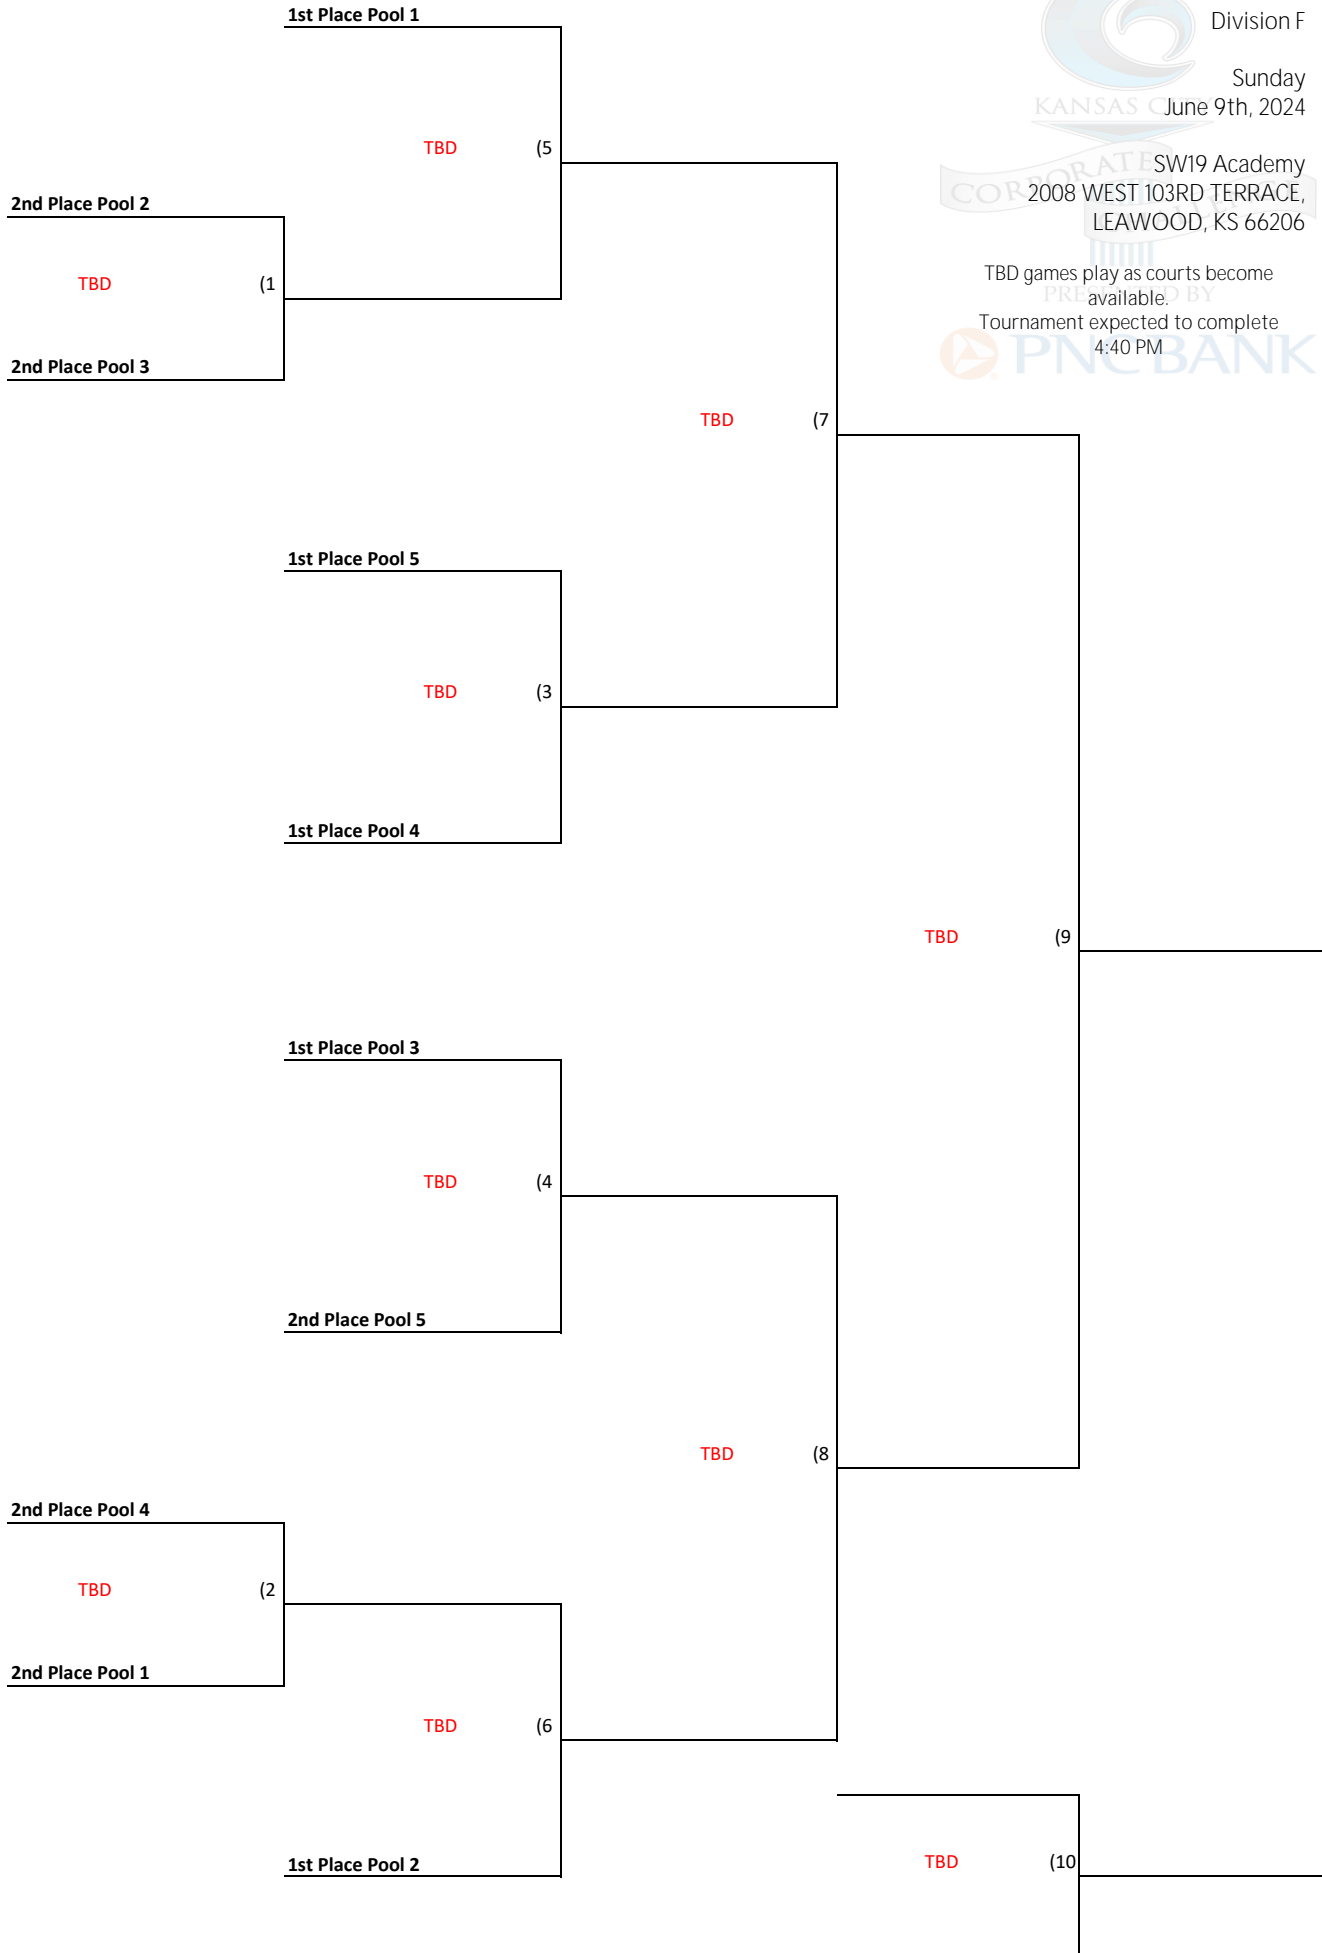

Kansas City Corporate Challenge
Women's Pickleball - Finals

Division F

Sunday

June 9th, 2024

SW19 Academy
2008 WEST 103RD TERRACE,
LEAWOOD, KS 66206

TBD games play as courts become
available.

Tournament expected to complete
4:40 PM