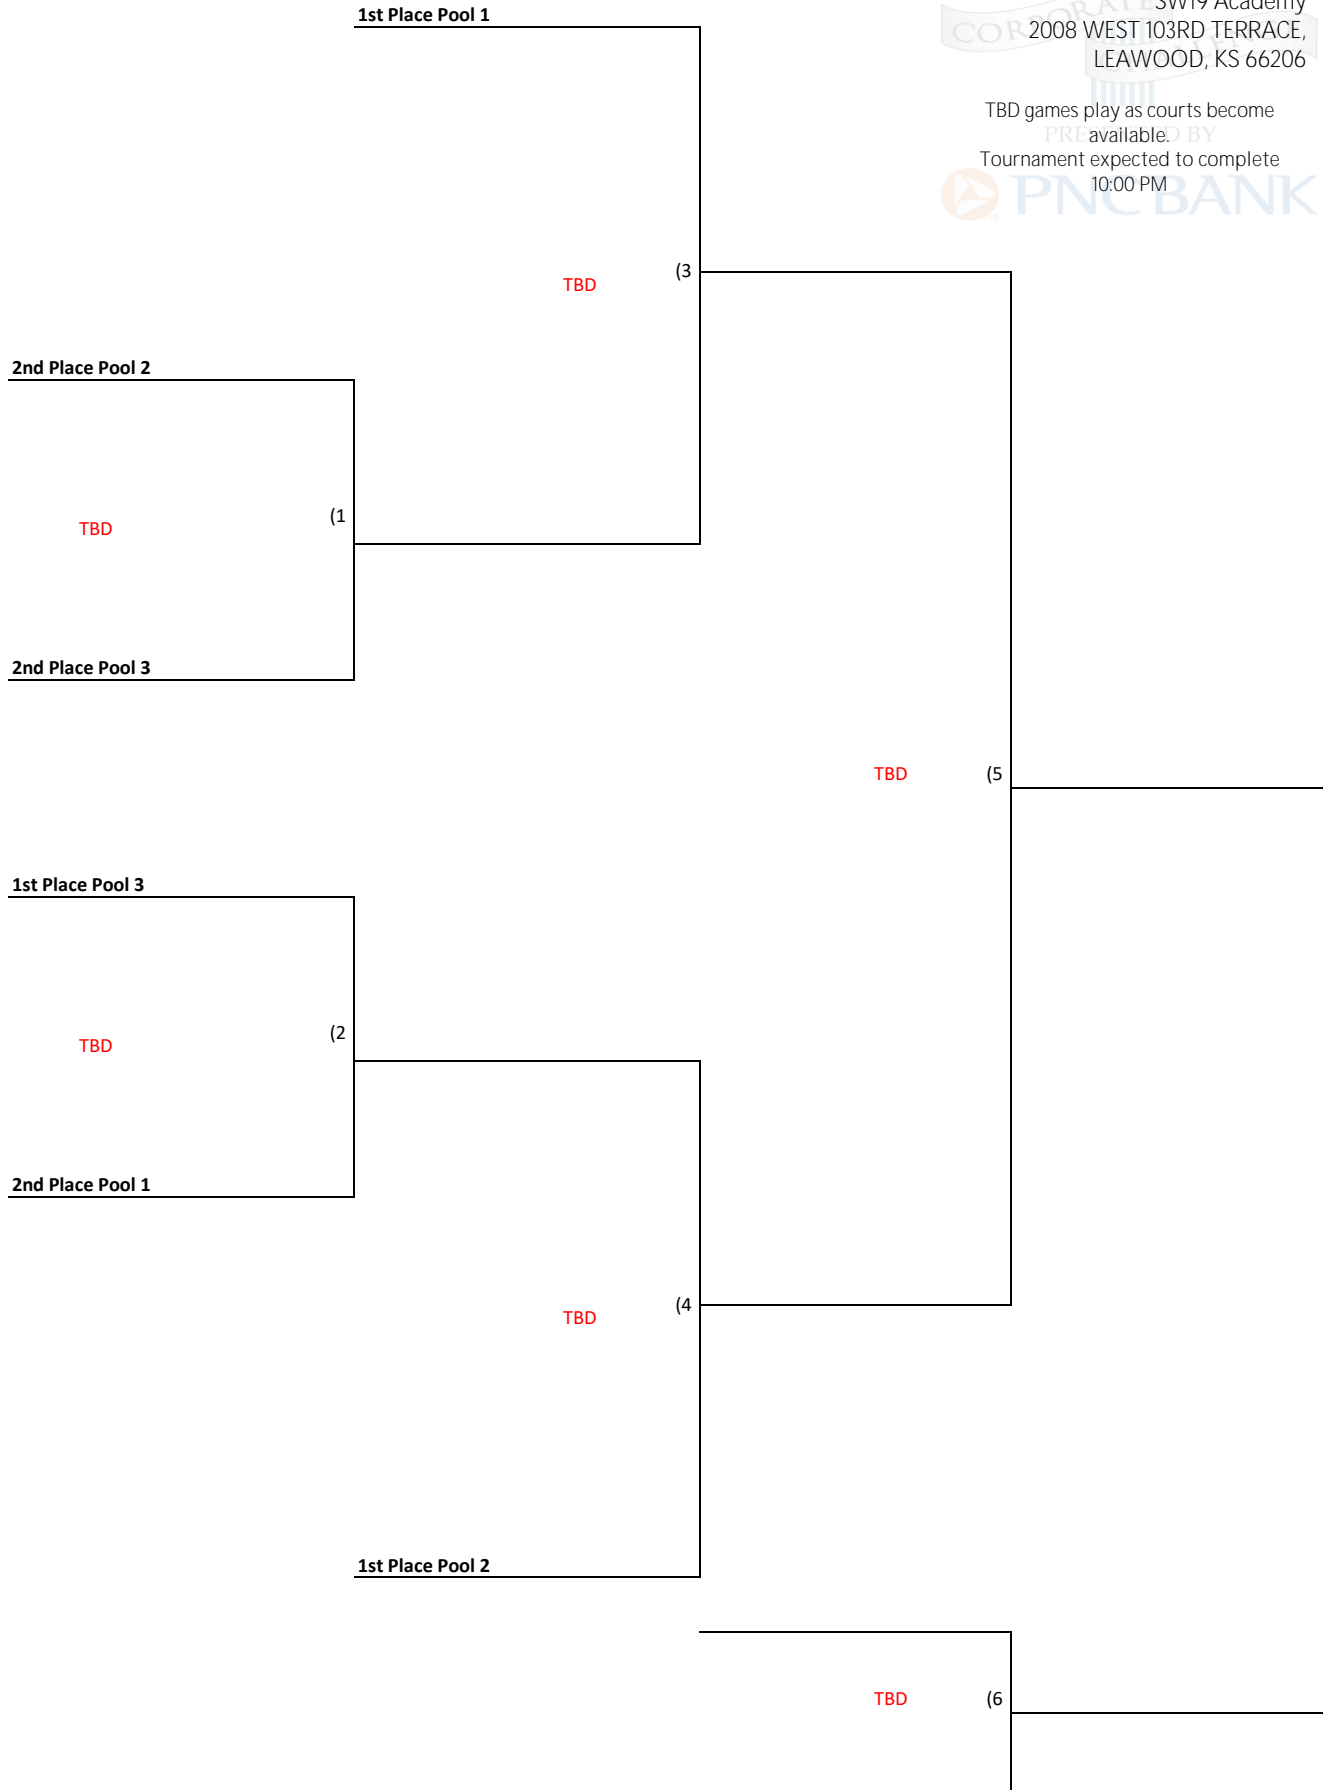

SW19 Academy
2008 WEST 103RD TERRACE,
LEAWOOD, KS 66206

TBD games play as courts become
available. BY
Tournament expected to complete
10:00 PM