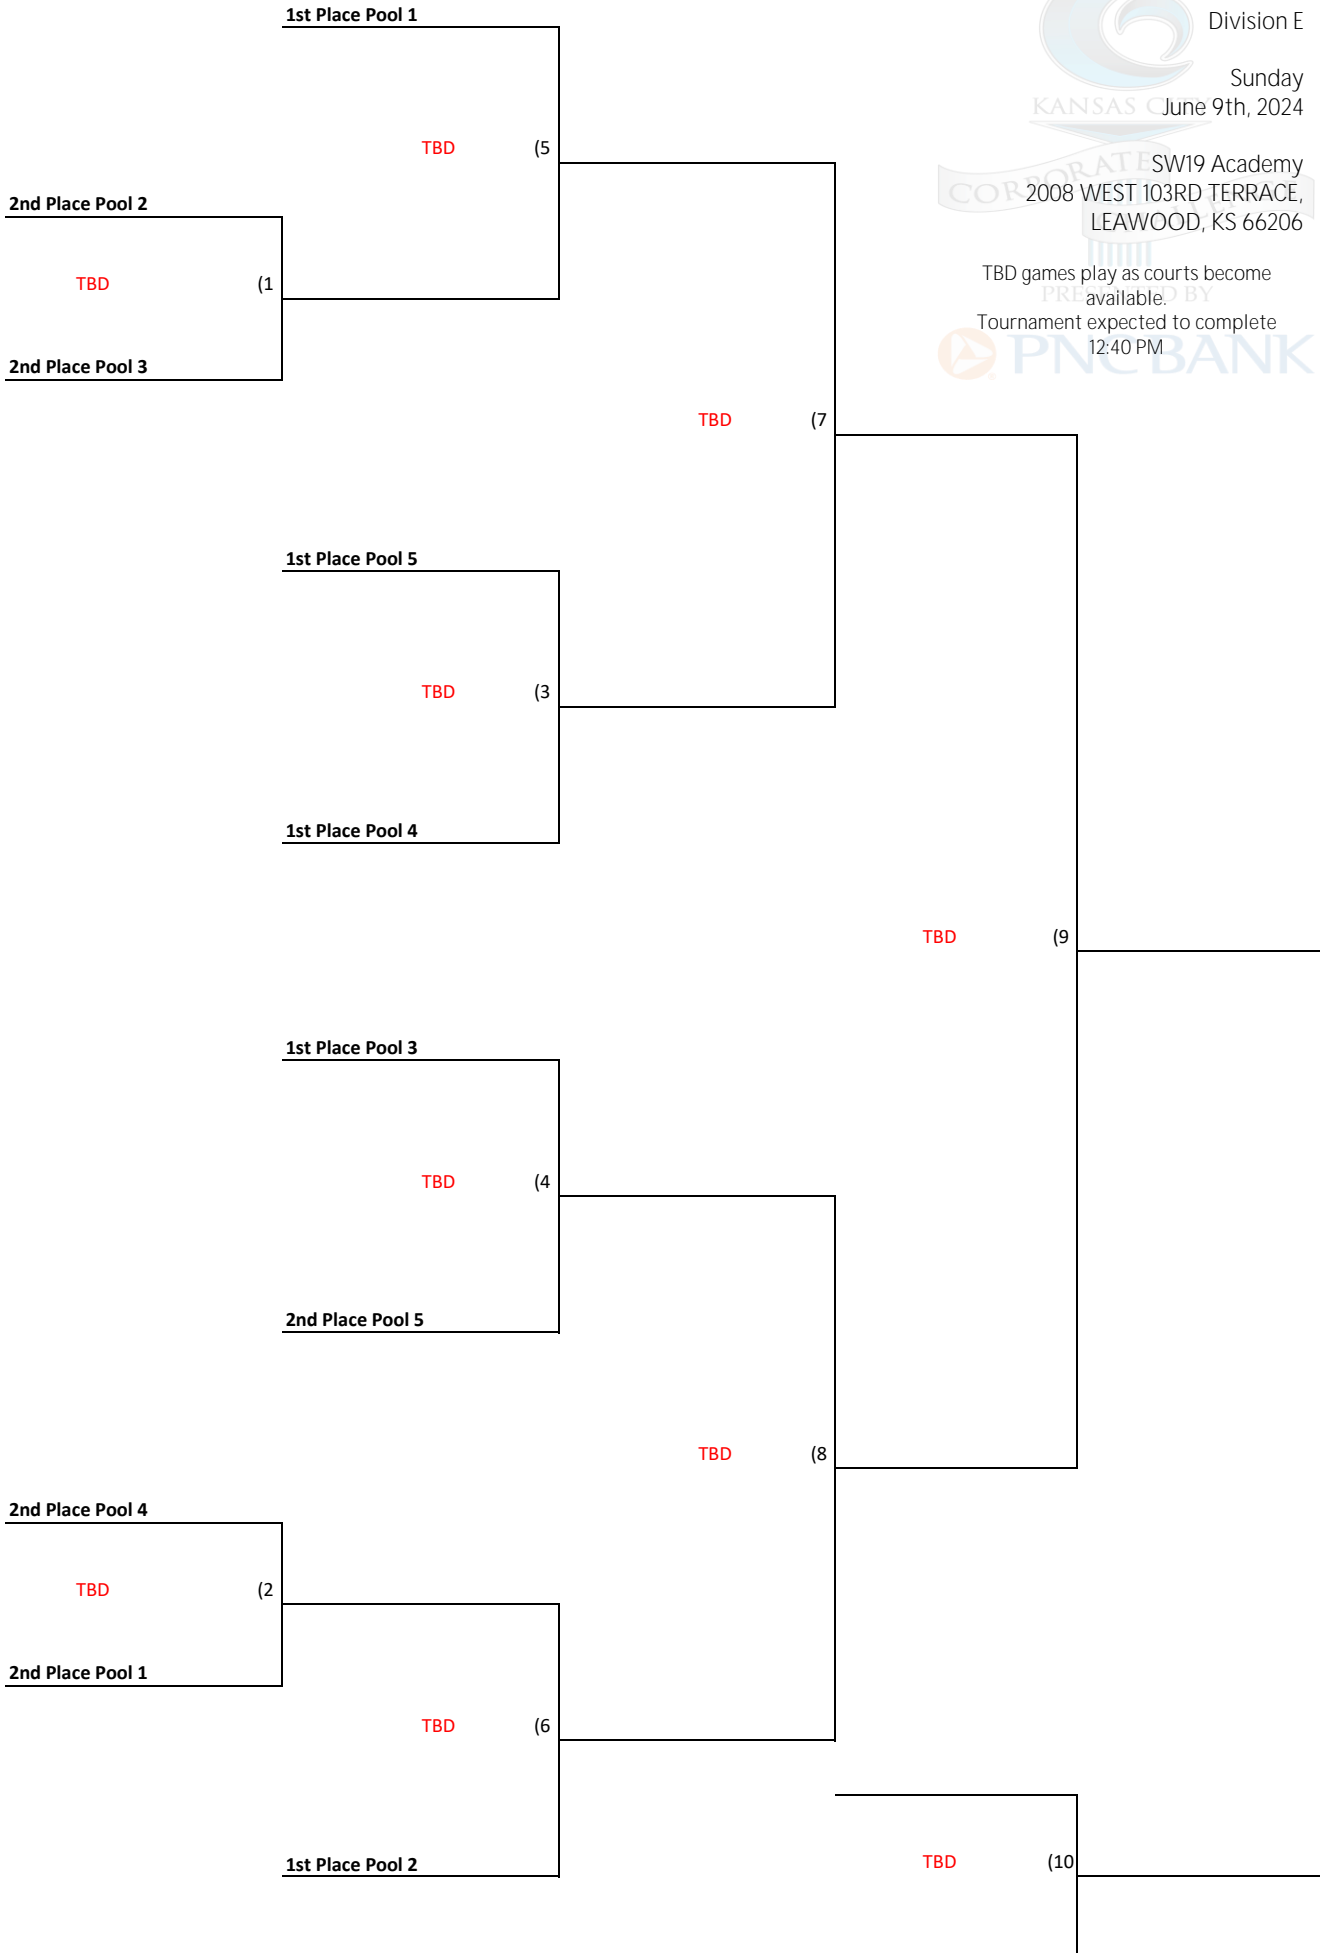

Kansas City Corporate Challenge
Women's Pickleball - Finals

Division E

Sunday

June 9th, 2024

SW19 Academy

2008 WEST 103RD TERRACE,

LEAWOOD, KS 66206

TBD games play as courts become
available.

Tournament expected to complete
12:40 PM